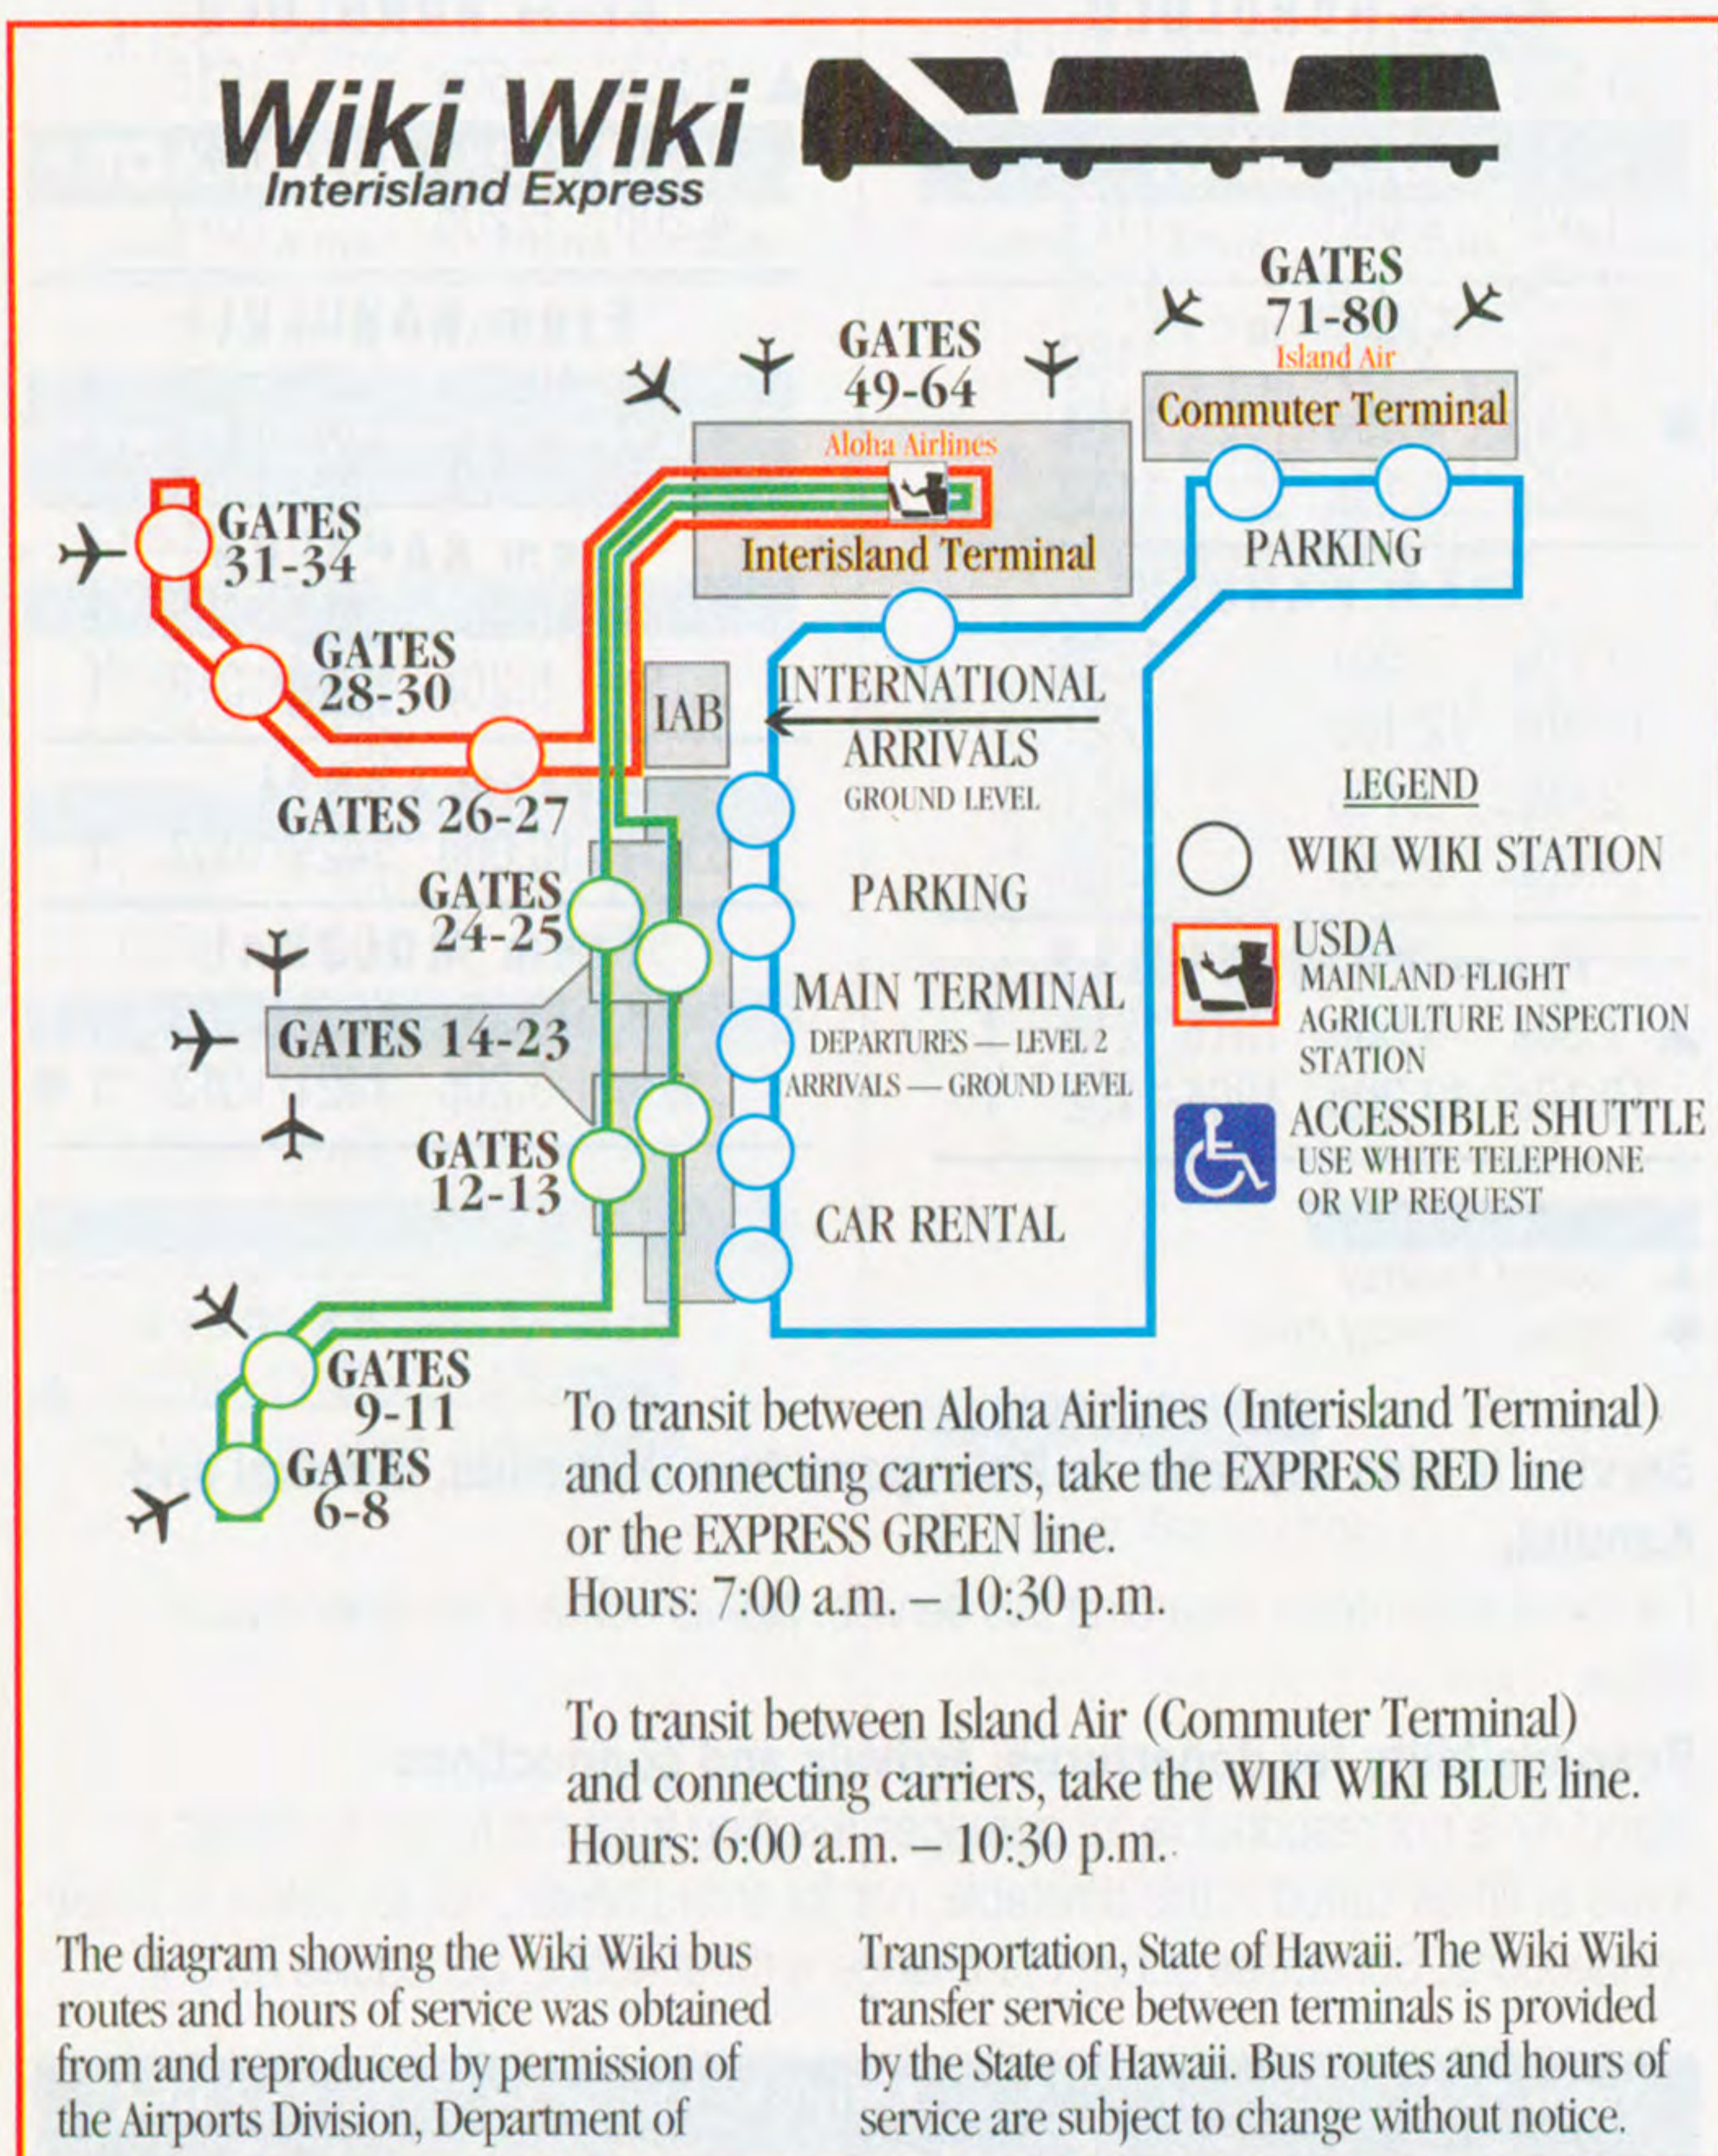

Check-in and boarding times*

Passengers are **required** to have **completed** the check-in process at least **45** minutes prior to scheduled departure time. Due to limited size and capacity of the Twin Otter aircraft, Island Air requires a minimum of **15** minutes to make necessary mathematical calculations to ensure the aircraft is within safe limitations for weight and balance. To accept an additional passenger within less than **15** minutes of departure would require recalculation of our weight and balance, which would cause a delay for the other passengers on the flight. Reservations not claimed **15** minutes prior to scheduled departure time are subject to cancellation and passengers may not be eligible for denied boarding compensation when these requirements are not met.

Checked baggage

Checked baggage should be locked. Regulations require name identification on the outside. Liability for checked baggage is limited to $1,250 per passenger and excludes certain items. Do not place money, jewelry, electronic or camera equipment, or other expensive items in baggage that is to be checked. Free luggage allowance (including golf bags) is 44 pounds. Excess or oversized baggage will be handled for $10 per piece. Specialty items under 6 feet including bicycles, surfboards or pets will be handled for an additional fee. All excess baggage and specialty items will be accommodated on a **space available** basis.

Partnership Service from Aloha Airlines and United Airlines

TIMETABLE

Aloha Airlines is pleased to announce its **Partnership Service** in conjunction with United Airlines. Working as a team, Aloha and United have scheduled convenient connections in Honolulu to major U.S. mainland destinations as well as selected destinations in Asia. The following timetable shows our convenient **Partnership Service** routings between the Neighbor Islands and points served by United from Honolulu.

Interisland **Partnership Service** will be operated by Aloha Airlines as United Airlines flights and are designated by flight numbers in the 4000 to 4499 range. Within Hawaii, you will continue to fly on Aloha's modern Boeing 737-200, 737-300 and 737-400 aircraft, and to arrive and depart from the Aloha terminal on all islands.

Flight reservations and ticketing information for all **Partnership Service** flights can be obtained by calling United Airlines at the following numbers: **Oahu 547-2211; Kauai 245-9533; Maui 242-7911; Hawaii 961-2811.**

Airport Check-in

Passengers flying on interisland **Partnership Service** flights must check in at Aloha Airlines airport counters. As a reminder, all baggage to be checked from Lihue, Kahului, Kona and Hilo through to a final destination outside Hawaii must first pass through agricultural inspection. Agricultural inspection stations are operated by the USDA in airport lobbies, near the Aloha Airlines ticket counters.

TO CHICAGO			
Leave	Arrive	Flt. No.	Stops
From HILO			
6:25p	10:00a	◆4047/44	1
From KAUAI			
7:00p	10:00a	◆4078/44	1
From KONA			
6:25p	10:00a	◆4485/44	1
From MAUI			
7:05p	10:00a	◆4259/44	1
TO HILO			
Leave	Arrive	Flt. No.	Stops
From CHICAGO			
12:30p	7:30p	43/◆4048	1
From LOS ANGELES			
8:30a	2:00p	191/◆4248	1
11:50a	4:55p	193/◆4076	1
1:20p	6:25p	199/◆4046	1
From OSAKA			
7:40p	11:35a	824/◆4436	1

TO HILO			
Leave	Arrive	Flt. No.	Stops
From SAN FRANCISCO			
8:55a	2:00p	825/◆4248	1
11:40a	4:25p	187/◆4074	1
1:30p	6:25p	185/◆4046	1
From TOKYO, NARITA AIRPORT			
+ 8:00p	11:35a	830/◆4436	1
8:15p	11:35a	826/◆4436	1
9:00p	12:25p	822/◆4354	1
TO KAUAI			
Leave	Arrive	Flt. No.	Stops
From CHICAGO			
12:30p	6:35p	43/◆4257	1
From LOS ANGELES			
8:30a	1:10p	191/◆4209	1
11:50a	5:00p	193/◆4357	1
1:20p	5:50p	199/◆4115	1
3:40p	8:35p	195/◆4259	1

◆ Flight operated by Aloha Airlines as a United Airlines flight
+ Tues., Wed., Thur., Fri.

Hilo 935-5771

Kauai 245-3691

Kona 935-5771

Maui 244-9071

Oahu 484-1111