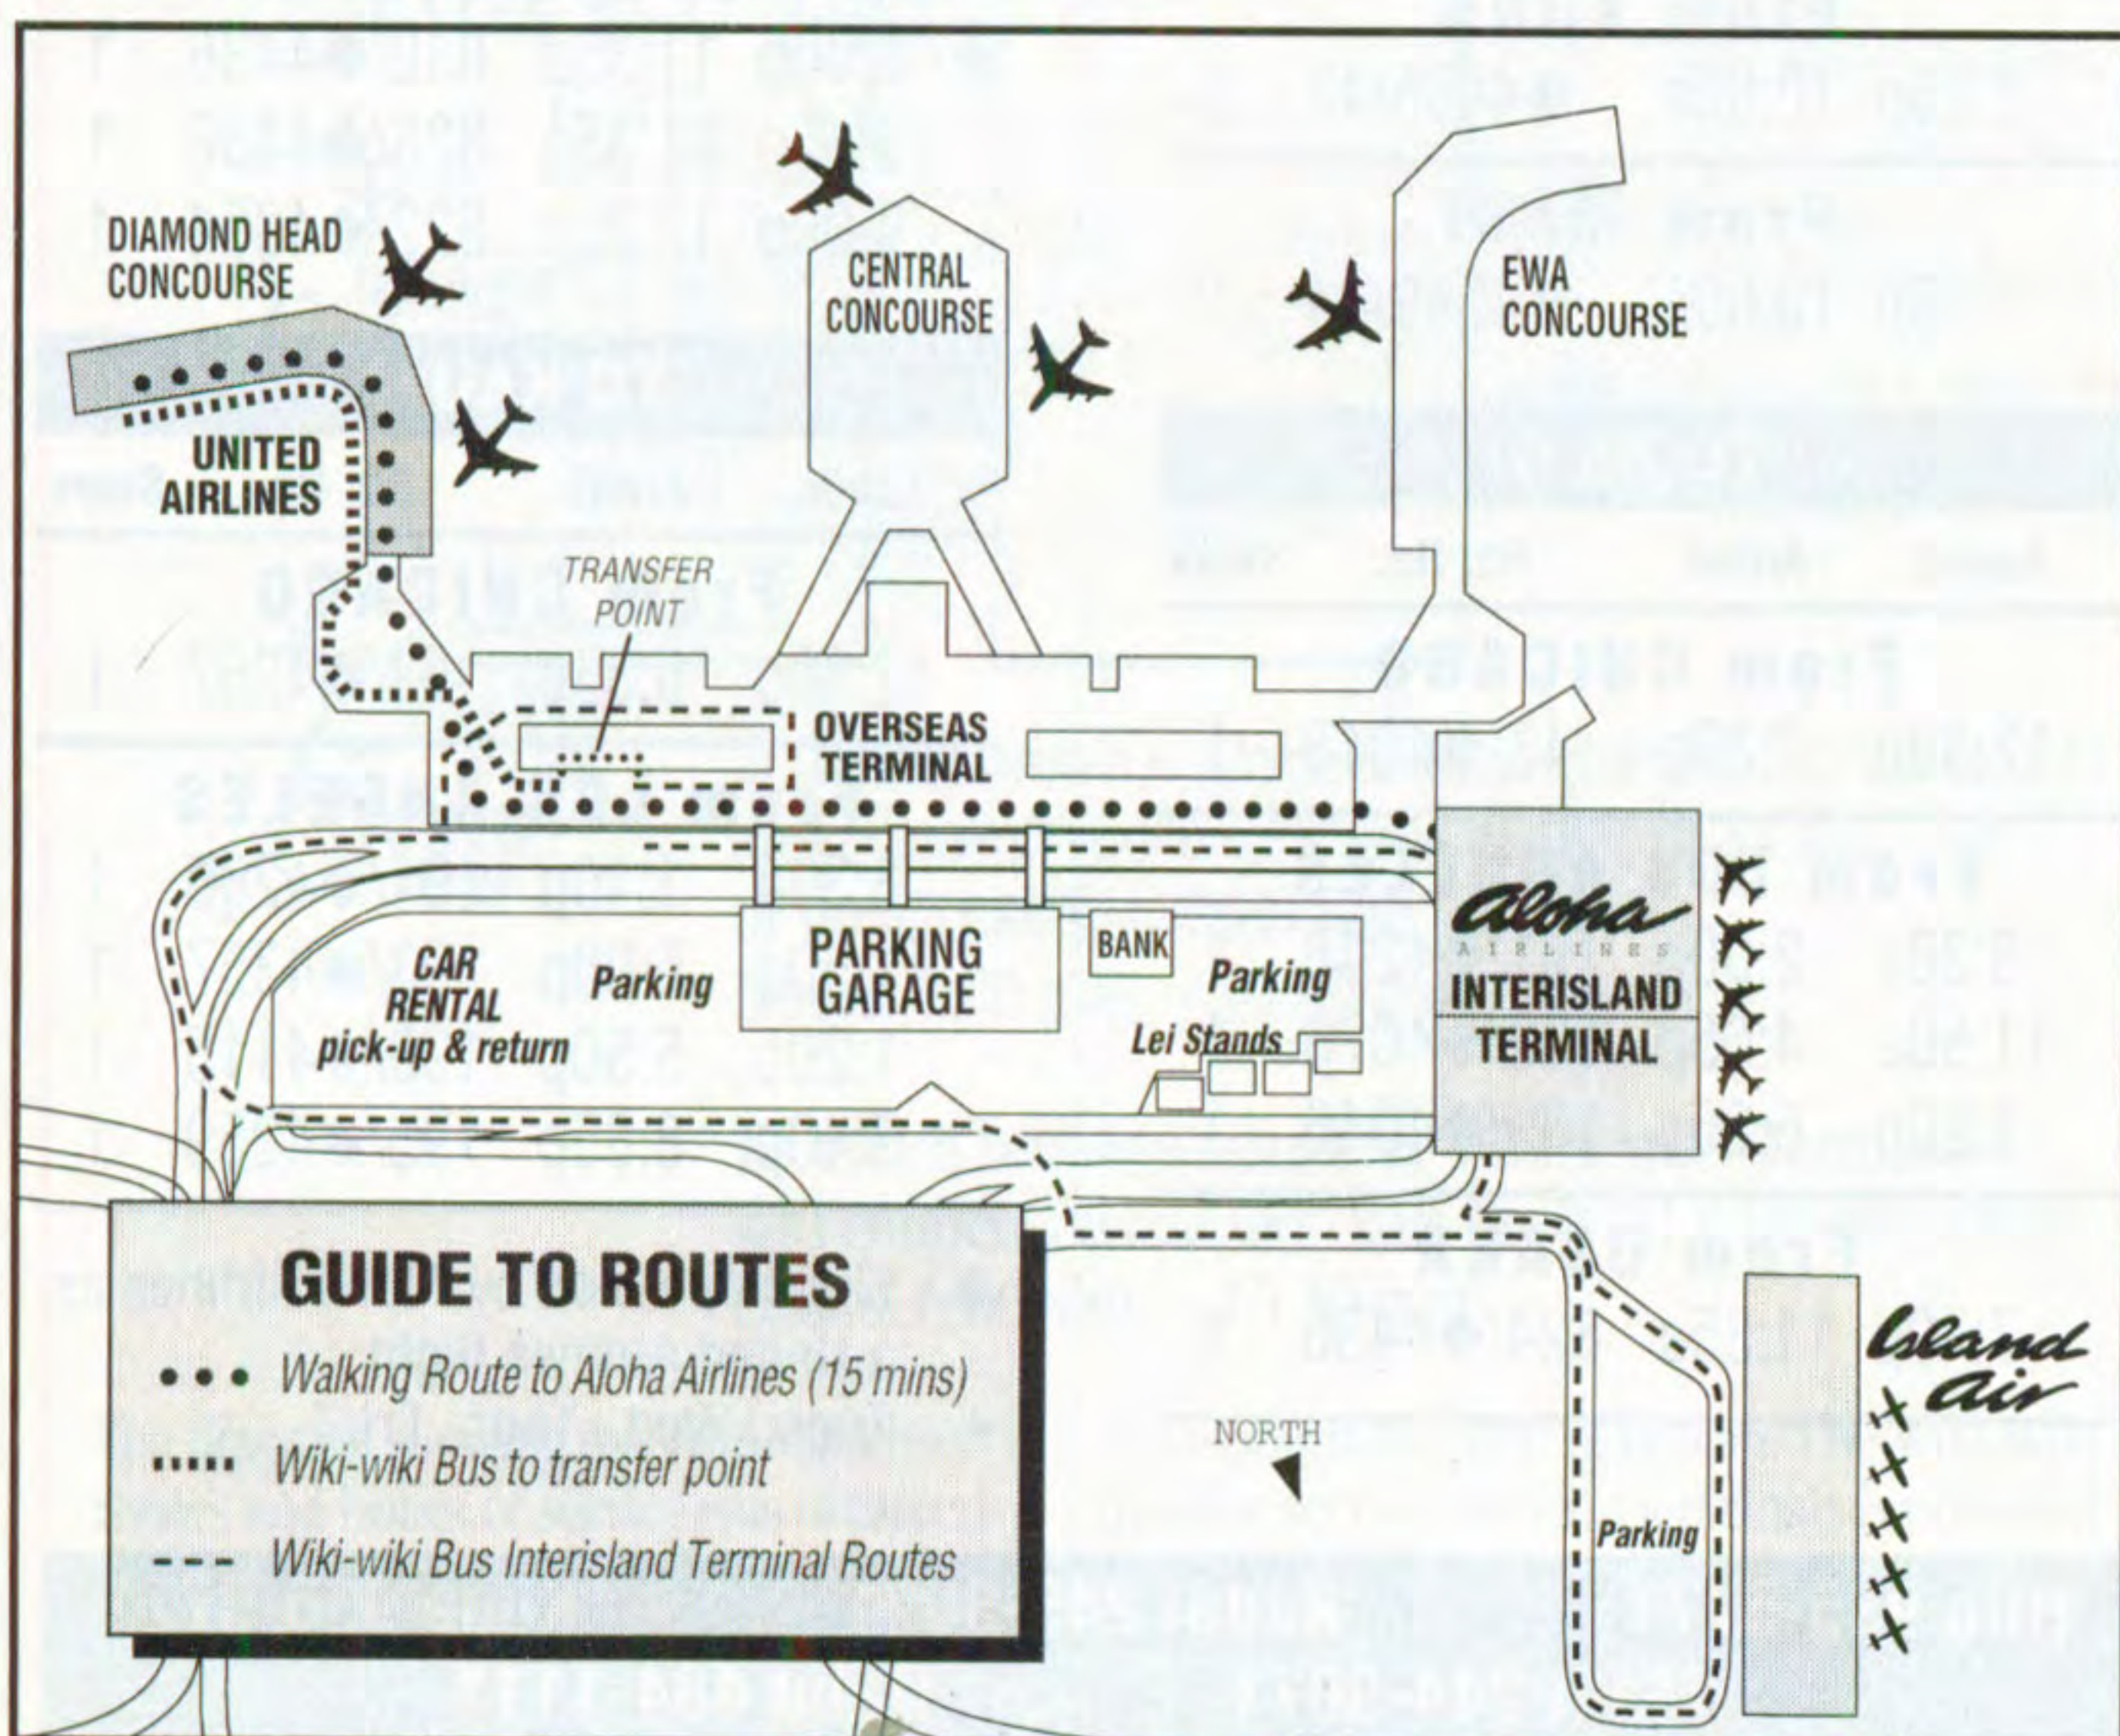

From OSAKA

7:40p 11:10a 824/◆4208 1

From SAN FRANCISCO

8:55a 1:02p 825/◆4210 1
11:40a 3:55p 187/◆4114 1
1:30p 5:50p 185/◆4286 1

From TOKYO, NARITA AIRPORT

+ 8:00p 11:10a 830/◆4208 1
8:15p 11:10a 826/◆4208 1
9:00p 11:50a 822/◆4276 1

TO OSAKA

Leave Arrive Flt. No. Stops

From HILO

9:23a 5:00p ◆4043/825 1

From KAUAI

11:45a 5:00p ◆4480/825 1

From KONA

11:15a 5:00p ◆4109/825 1

From MAUI

11:35a 5:00p ◆4209/825 1

◆ Flight operated by Aloha Airlines as a United Airlines flight
+ Tues., Wed., Thur., Fri.

TO SAN FRANCISCO

Leave Arrive Flt. No. Stops

From HILO

6:30a 5:23p ◆4041/182 1
9:23a 8:21p ◆4043/186 1
7:55p 5:47a ◆4049/184 1
7:55p 6:00a ◆4049/132 1

From KAUAI

7:10a 5:23p ◆4084/182 1
10:20a 8:21p ◆4276/186 1
8:15p 5:47a ◆4232/184 1
8:15p 6:00a ◆4232/132 1

From KONA

7:25a 5:23p ◆4435/182 1
10:40a 8:21p ◆4415/186 1
8:10p 5:47a ◆4087/184 1
8:10p 6:00a ◆4087/132 1

From MAUI

7:24a 5:23p ◆4471/182 1
10:40a 8:21p ◆4029/186 1
8:10p 5:47a ◆4223/184 1
8:29p 6:00a ◆4229/132 1

TO TOKYO, NARITA AIRPORT

Leave Arrive Flt. No. Stops

From HILO

6:30a 12:00n ◆4041/827 1
7:40a 1:00p ◆4031/821 1
7:40a 2:00p ◆4031/831 1

From KAUAI

7:10a 12:00n ◆4084/827 1
8:07a 1:00p ◆4408/821 1
9:15a 2:00p ◆4104/831 1

From KONA

6:25a 12:00n ◆4081/827 1
7:25a 1:00p ◆4435/821 1
7:25a 2:00p ◆4435/831 1

From MAUI

6:50a 12:00n ◆4307/827 1
8:15a 1:00p ◆4273/821 1
9:04a 2:00p ◆4275/831 1

✈ UA831 Mon., Tues., Wed., Thur.

Hilo 935-5771 Kauai 245-3691 Kona 935-5771
Maui 244-9071 Oahu 484-1111