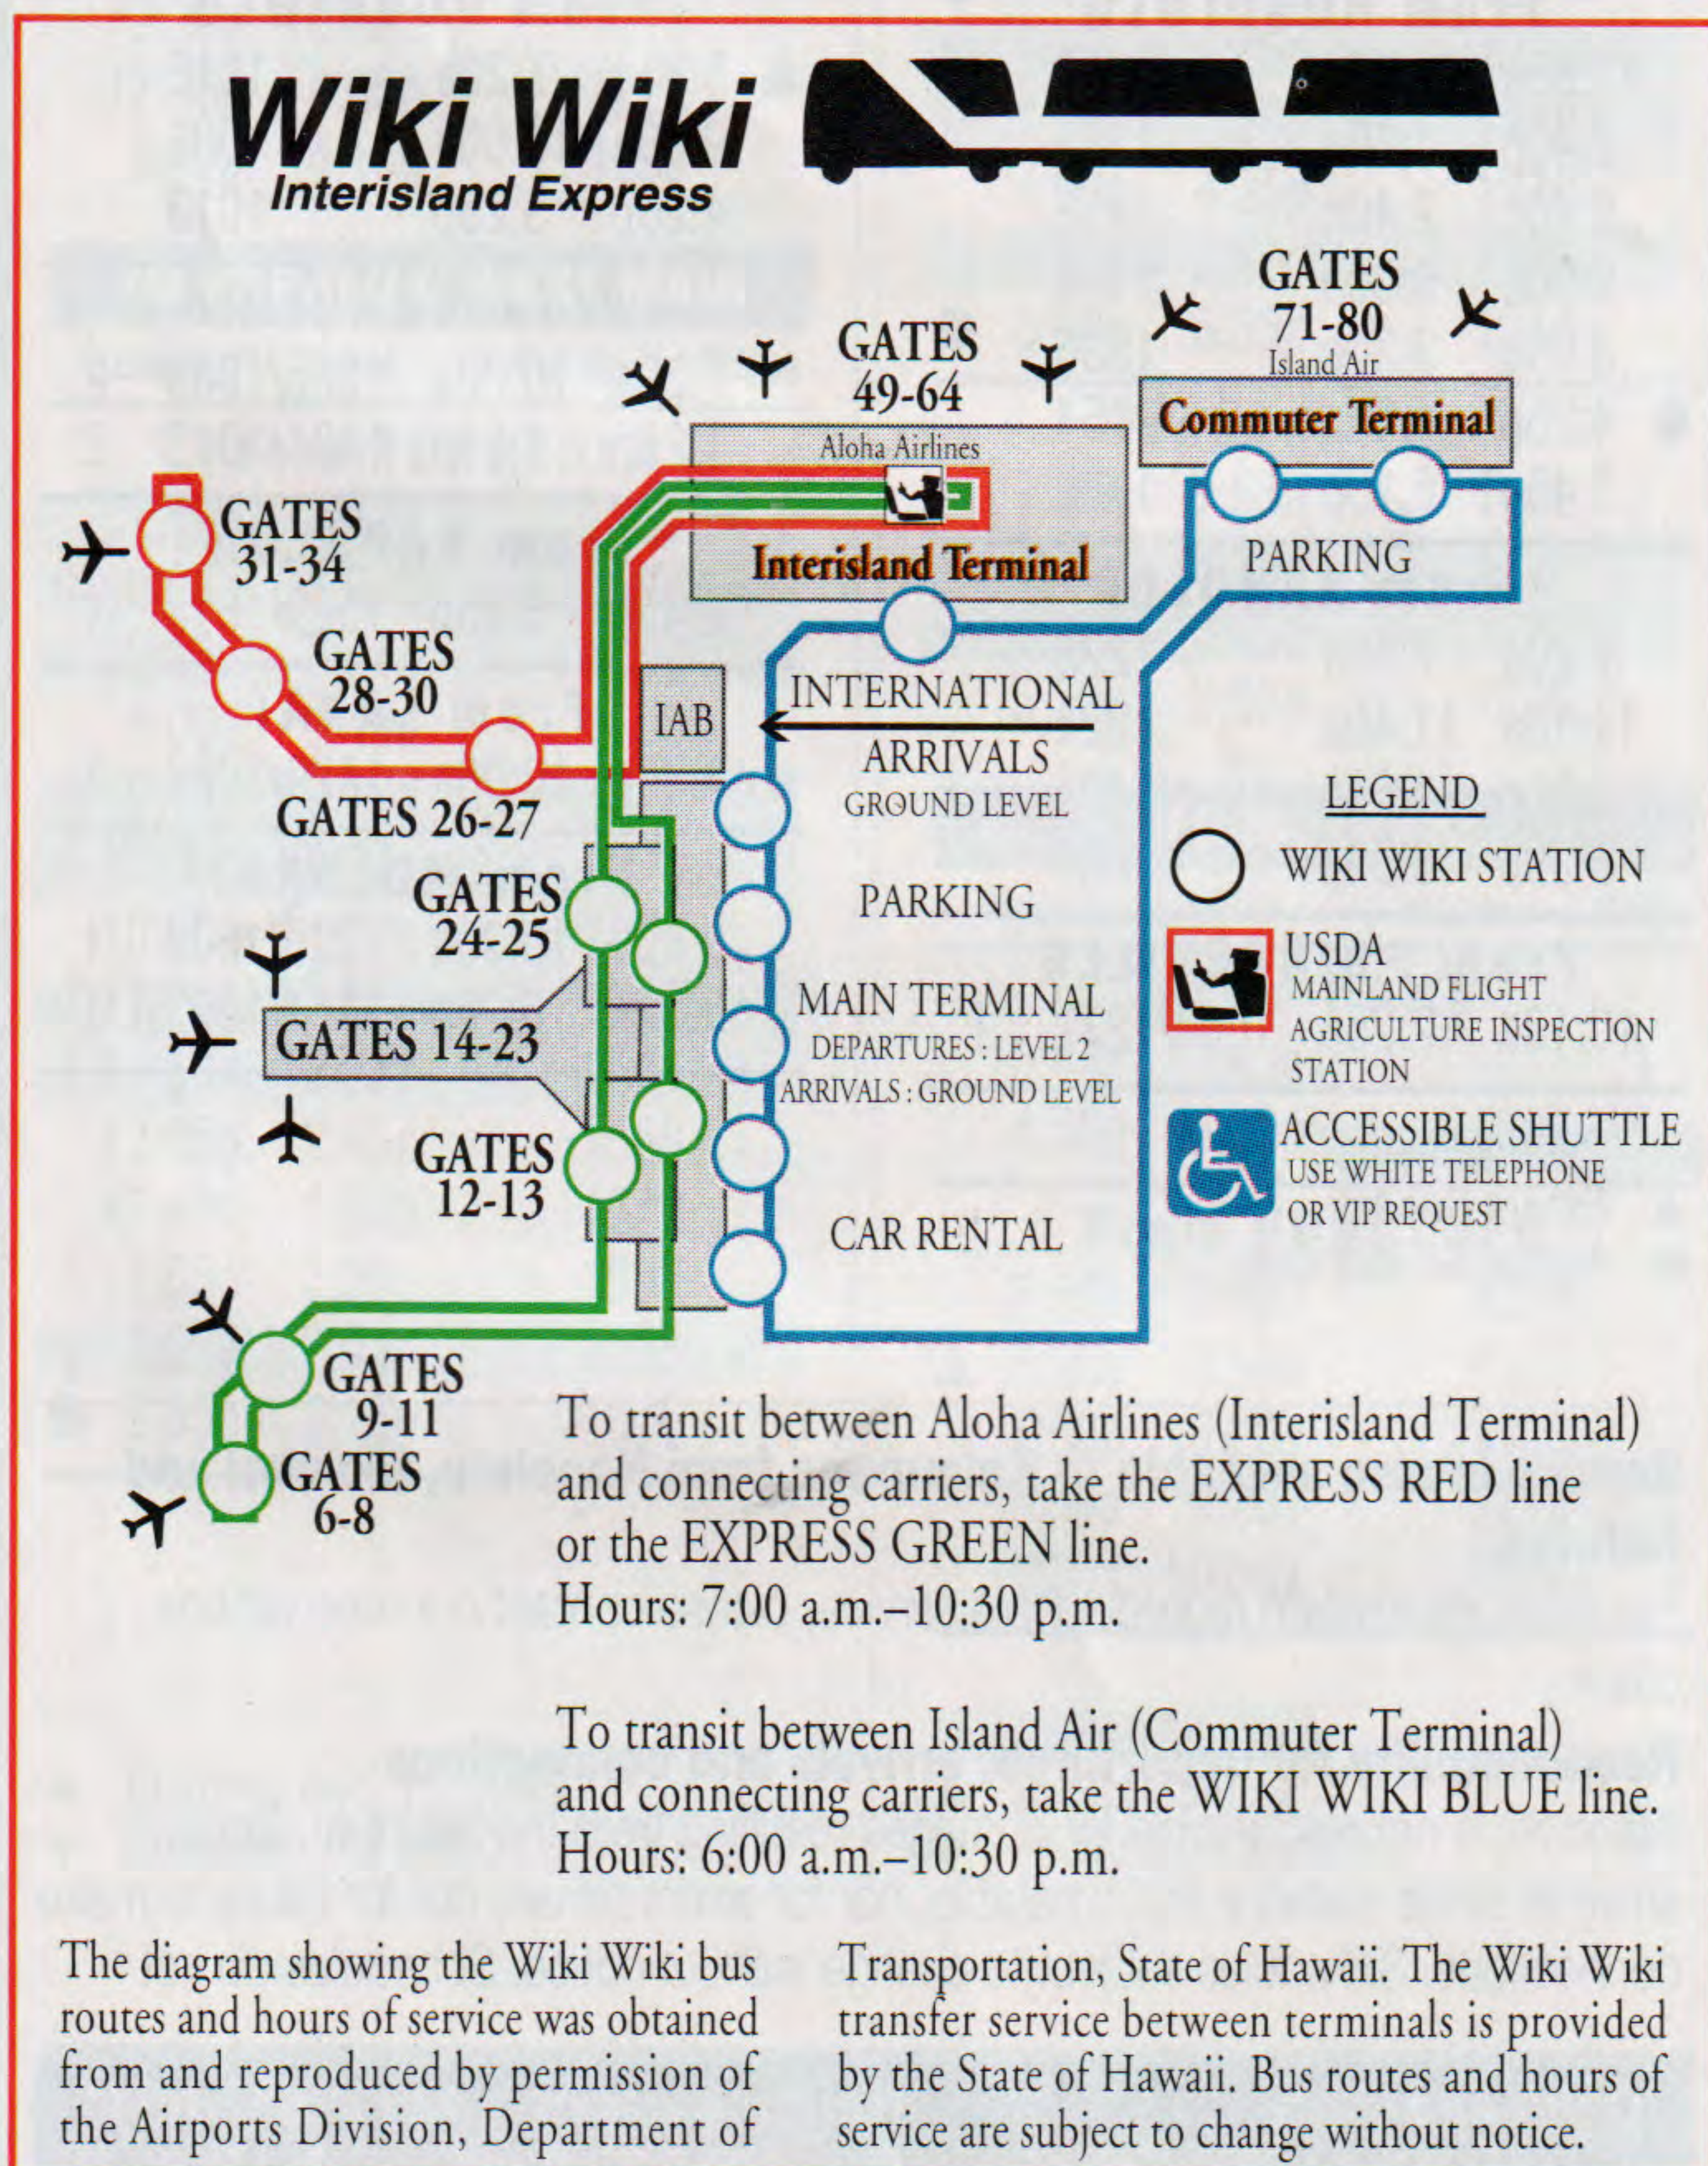

Check-in and boarding times

Passengers are **required** to have **completed** the check-in process at least **45** minutes prior to scheduled departure time. Due to limited size and capacity of the Twin Otter aircraft, Island Air requires a minimum of **15** minutes to make necessary mathematical calculations to ensure the aircraft is within safe limitations for weight and balance. To accept an additional passenger within less than **15** minutes of departure would require recalculation of our weight and balance, which would cause a delay for the other passengers on the flight. Reservations not claimed **15** minutes prior to scheduled departure time are subject to cancellation and passengers may not be eligible for denied boarding compensation when these requirements are not met.

Checked baggage

Checked baggage should be locked. Regulations require name identification on the outside. Liability for checked baggage is limited to $1,250 per passenger and excludes certain items. Do not place money, jewelry, electronic or camera equipment, or other expensive items in baggage that is to be checked. Free luggage allowance (including golf bags) is 44 pounds. Excess or oversized baggage will be handled for $10 per piece. Specialty items under 6 feet including bicycles, surfboards or pets will be handled for an additional fee. All excess baggage and specialty items will be accommodated on a **space available** basis.

Partnership Service from Aloha Airlines and United Airlines

TIMETABLE

Aloha Airlines is pleased to announce its **Partnership Service** in conjunction with United Airlines. Working as a team, Aloha and United have scheduled convenient connections in Honolulu to major U.S. mainland destinations as well as selected destinations in Asia. The following timetable shows our convenient **Partnership Service** routings between the Neighbor Islands and points served by United from Honolulu.

Interisland **Partnership Service** will be operated by Aloha Airlines as United Airlines flights and are designated by flight numbers in the 4000 to 4499 range. Within Hawaii, you will continue to fly on Aloha's modern Boeing 737-200, 737-300 and 737-400 aircraft, and to arrive and depart from the Aloha terminal on all islands.

Flight reservations and ticketing information for all **Partnership Service** flights can be obtained by calling United Airlines at the following numbers: **Oahu 547-2211; Kauai 245-9533; Maui 242-7911; Hawaii 961-2811.**

Airport Check-in

Passengers flying on interisland **Partnership Service** flights must check in at Aloha Airlines airport counters. As a reminder, all baggage to be checked from Lihue, Kahului, Kona and Hilo through to a final destination outside Hawaii must first pass through agricultural inspection. Agricultural inspection stations are operated by the USDA in airport lobbies, near the Aloha Airlines ticket counters.

TO CHICAGO			
Leave	Arrive	Flt. No.	Stops
From HILO			
7:55p	9:57a	◆4049/44	1
From KAUAI			
8:00p	9:57a	◆4232/44	1
From KONA			
7:15p	9:57a	◆4289/44	1
From MAUI			
8:05p	9:57a	◆4223/44	1
TO HILO			
Leave	Arrive	Flt. No.	Stops
From CHICAGO			
12:30p	7:30p	43/◆4048	1
From LOS ANGELES			
8:30a	2:05p	191/◆4248	1
11:50a	6:25p	193/◆4046	1
1:20p	7:30p	199/◆4048	1
From OSAKA			
7:50p	11:35a	824/◆4436	1

TO HILO			
Leave	Arrive	Flt. No.	Stops
From SAN FRANCISCO			
8:55a	2:55p	825/◆4356	1
11:40a	4:55p	187/◆4076	1
1:30p	7:30p	185/◆4048	1
From TOKYO, NARITA AIRPORT			
+ 7:30p	11:35a	830/◆4436	1
8:20p	11:35a	826/◆4436	1
9:00p	11:35a	822/◆4436	1

TO KAUAI			
Leave	Arrive	Flt. No.	Stops
From CHICAGO			
12:30p	7:30p	43/◆4225	1
From LOS ANGELES			
8:30a	2:10p	191/◆4111	1
11:50a	5:20p	193/◆4093	1
1:20p	6:47p	199/◆4075	1

◆ Flight operated by Aloha Airlines as a United Airlines flight
+ Wed., Thur., Fri., Sat.

Hilo 935-5771

Kauai 245-3691

Kona 935-5771

Maui 244-9071

Oahu 484-1111