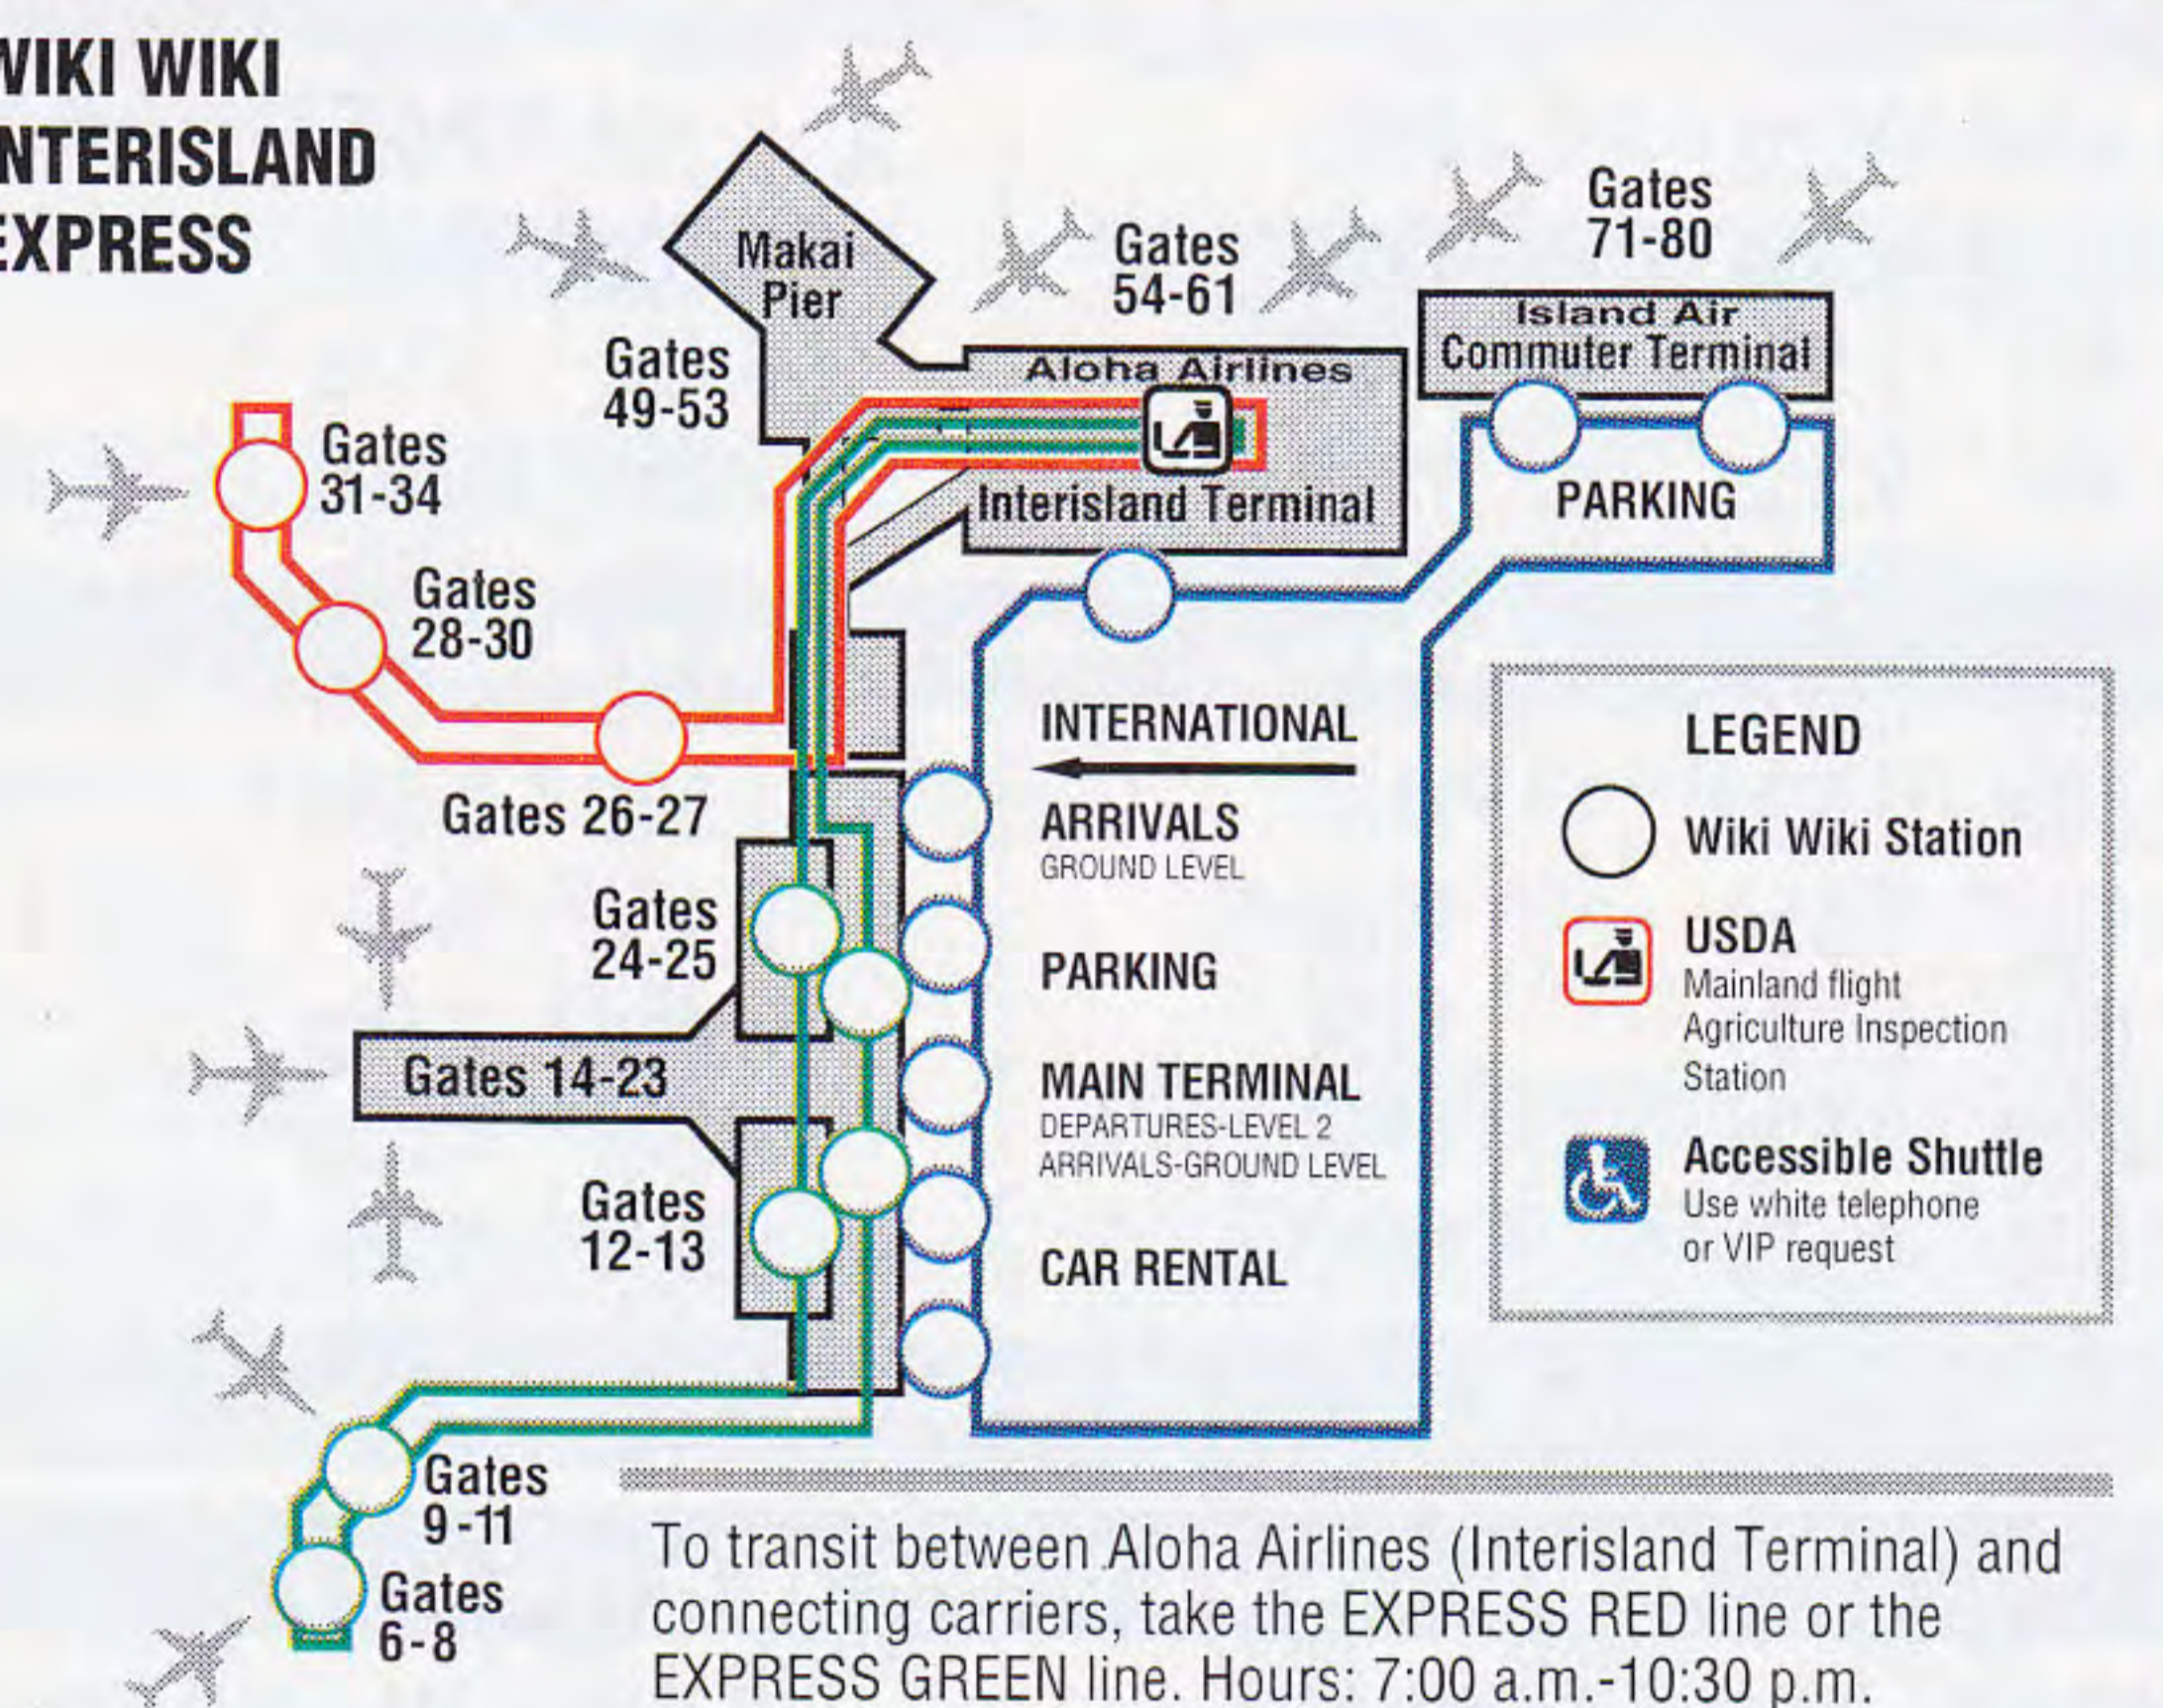

Check-in and boarding times—Passengers are **required** to have **completed** the check-in process at the departure airport **at least 30 minutes** prior to scheduled departure time. Passengers are requested to be at the boarding gate **at least 15 minutes** prior to scheduled departure time. Reservations are subject to cancellation and passengers may not be eligible for denied boarding compensation when these requirements are not met.

Carry-on baggage—Limited to items that will fit underneath the passenger's seat or in the overhead compartment. 1) Maximum size of 8 x 14 x 22 inches; 2) Maximum weight of 20 pounds; 3) Boogie boards, strollers, coolers with ice and guitars in hardsided cases are not permitted as carry-on baggage.

Checked baggage—Checked baggage should be locked. Regulations require name identification on the outside. Our liability for checked baggage is limited to $1,250 per passenger and excludes certain items. Never place money, cameras, fragile articles or valuable items such as medicines, keys, jewelry, passports or other important papers in luggage you plan to check.

Honolulu International Airport

WIKI WIKI INTERISLAND EXPRESS

The Wiki Wiki bus routes and hours of service were obtained from and reproduced with the permission of the Airports Division, Department of Transportation, state of Hawai'i. This service is provided by the state of Hawai'i. Bus routes and hours of service are subject to

change without notice. Passengers in wheelchairs, or those requiring extra assistance, may use the Ka'a Kookua Accessible Shuttle service upon request. Simply stop by any state of Hawai'i Visitor Information Booth or use a white courtesy phone.

Oahu 484-2222   Neighbor Islands (800) 652-6541
Continental U.S. (800) 323-3345