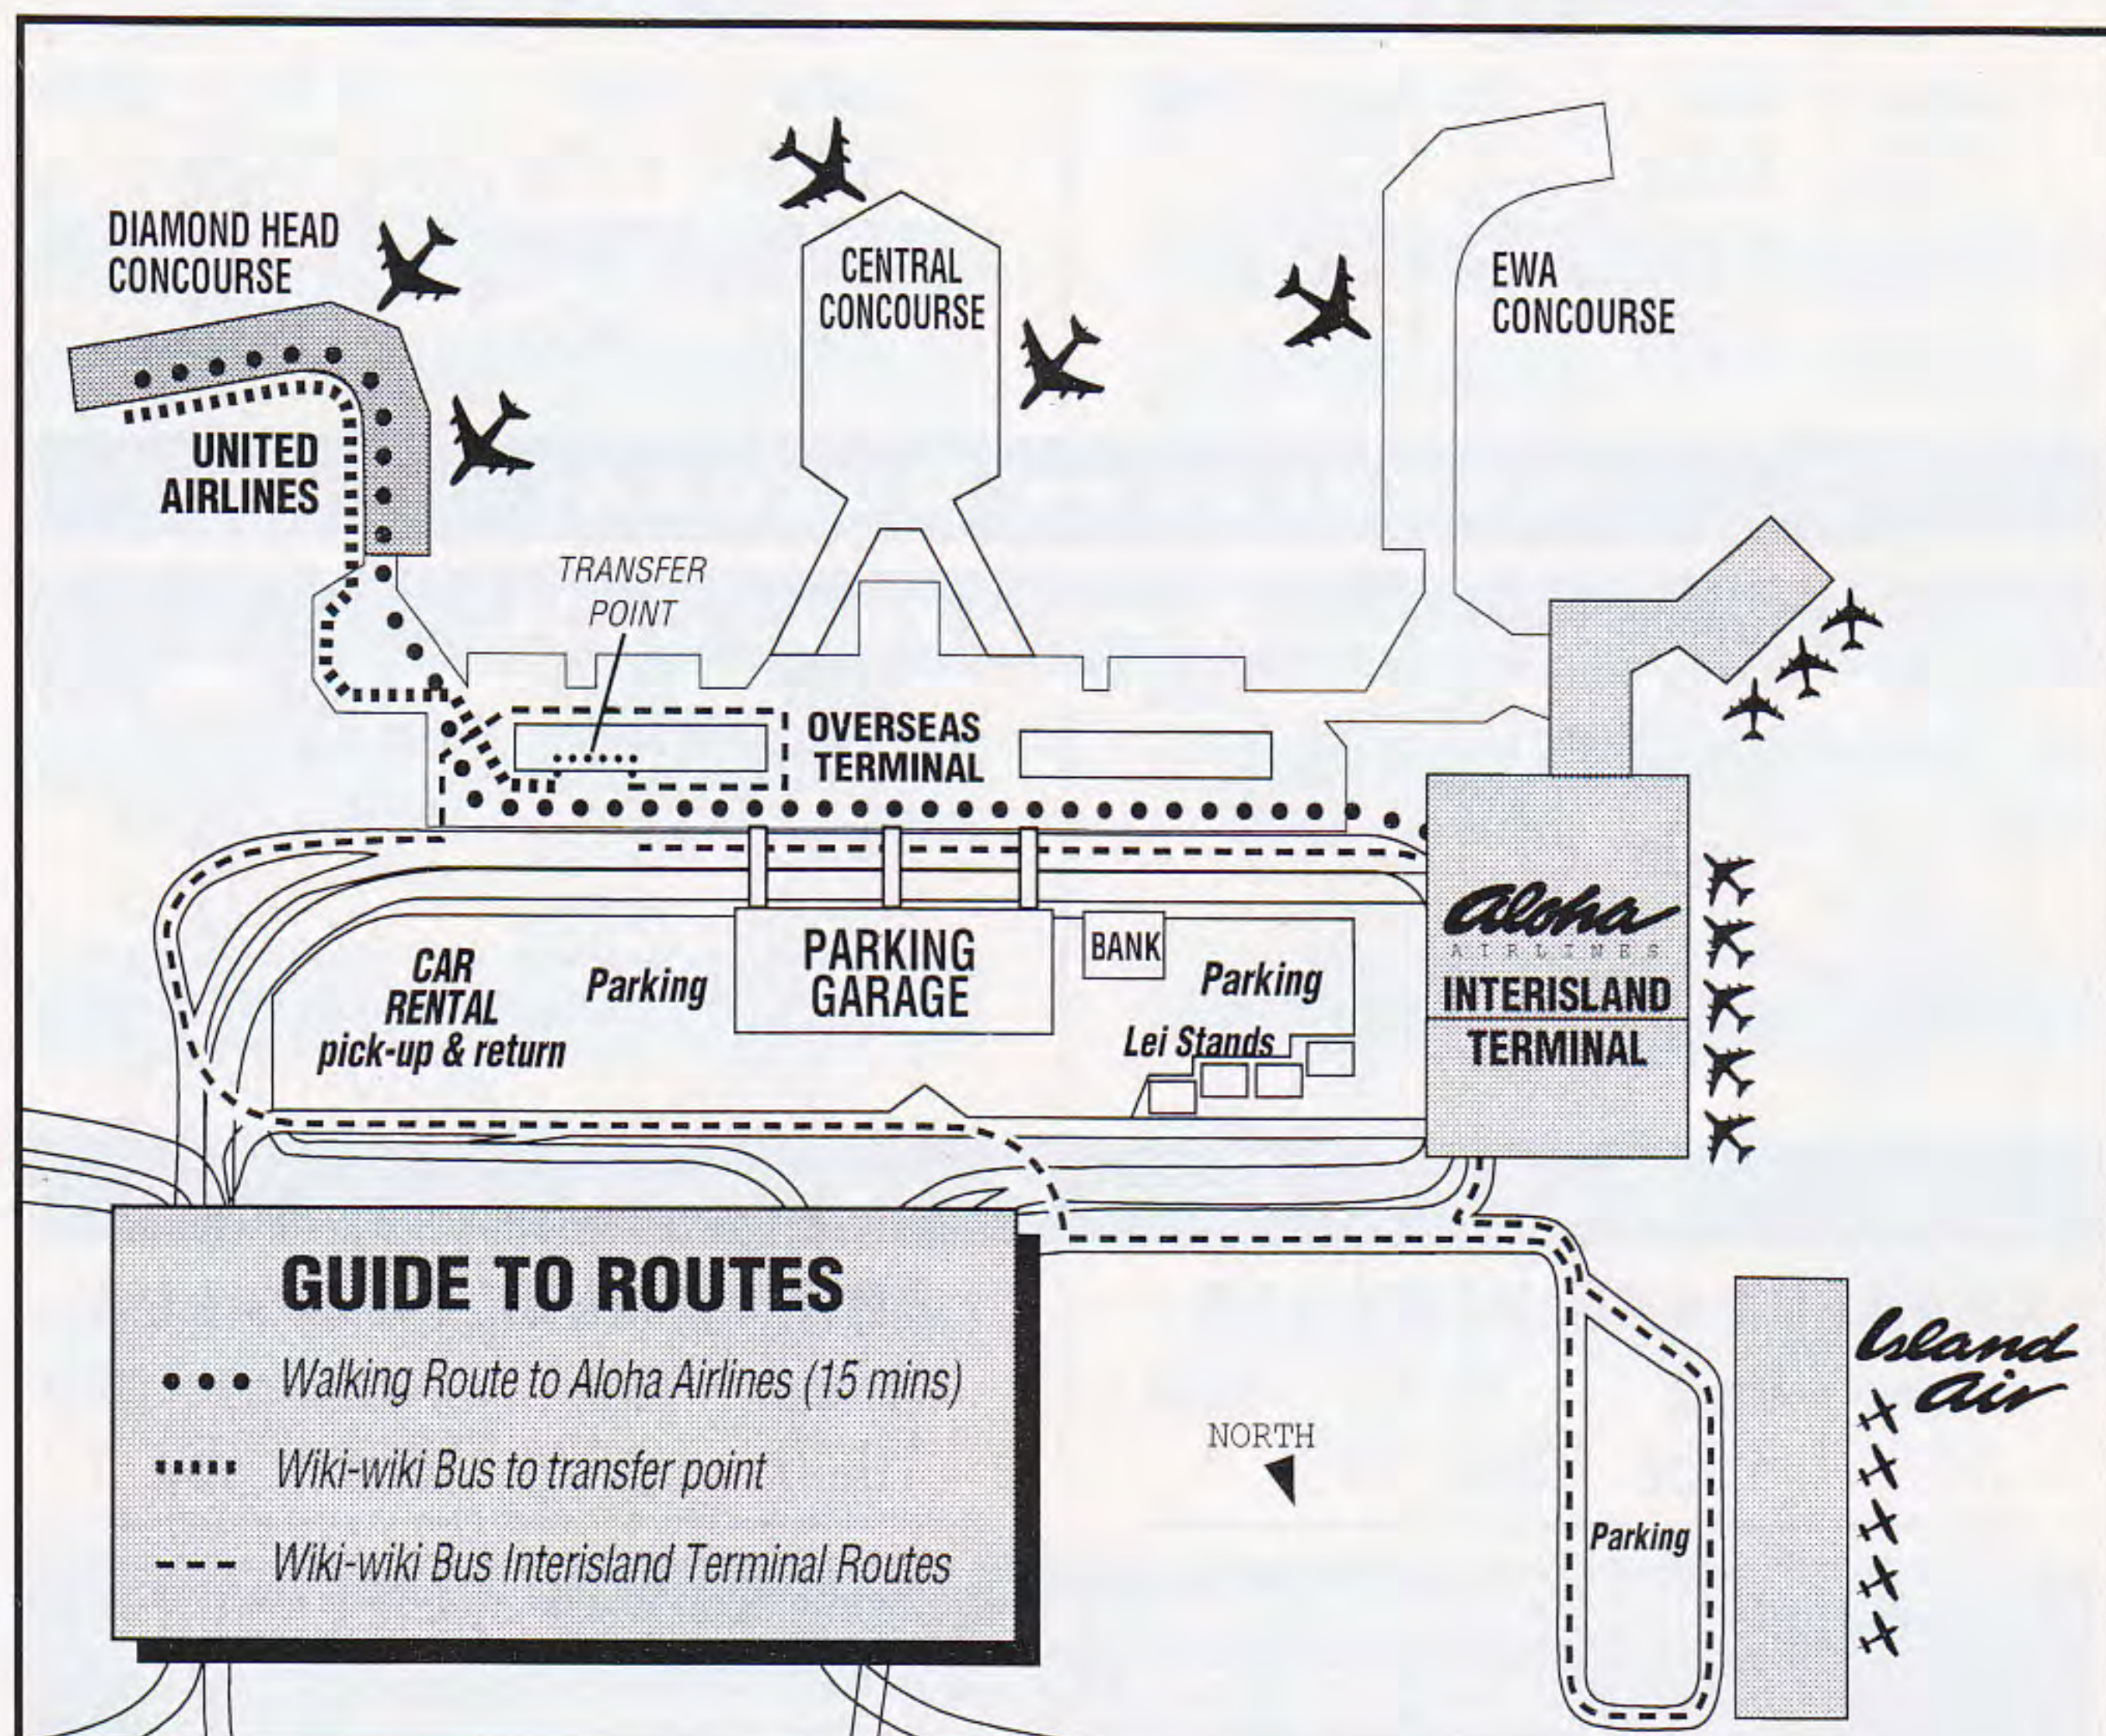

Check-in and boarding times

Passengers are **required** to have **completed** the check-in process at least **45** minutes prior to scheduled departure time. Due to limited size and capacity of the Twin Otter aircraft, Island Air requires a minimum of **15** minutes to make necessary mathematical calculations to ensure the aircraft is within safe limitations for weight and balance. To accept an additional passenger within less than **15** minutes of departure would require recalculation of our weight and balance, which would cause a delay for the other passengers on the flight. Reservations not claimed **15** minutes prior to scheduled departure time are subject to cancellation and passengers may not be eligible for denied boarding compensation when these requirements are not met.

Checked baggage

Checked baggage should be locked. Regulations require name identification on the outside. Liability for checked baggage is limited to $1,250 per passenger and excludes certain items. Do not place money, jewelry, electronic or camera equipment, or other expensive items in baggage that is to be checked. Free luggage allowance (including golf bags) is 44 pounds. Excess or oversized baggage will be handled for $10 per piece. Specialty items under 6 feet including bicycles, surfboards or pets will be handled for an additional fee. All excess baggage and specialty items will be accommodated on a **space available** basis.

Partnership Service from Aloha Airlines and United Airlines

TIMETABLE

Aloha Airlines is pleased to announce its **Partnership Service** in conjunction with United Airlines. Working as a team, Aloha and United have scheduled convenient connections in Honolulu to major U.S. mainland destinations as well as selected destinations in Asia. The following timetable shows our convenient **Partnership Service** routings between the Neighbor Islands and points served by United from Honolulu.

Interisland **Partnership Service** will be operated by Aloha Airlines as United Airlines flights and are designated by flight numbers in the 4000 to 4499 range. Within Hawaii, you will continue to fly on Aloha's modern Boeing 737-200 aircraft, and to arrive and depart from the Aloha terminal on all islands.

Flight reservations and ticketing information for all **Partnership Service** flights can be obtained by calling United Airlines at the following numbers: **Oahu 547-2211; Kauai 245-9533; Maui 242-7911; Hawaii 961-2811.**

Airport Check-in

Passengers flying on interisland **Partnership Service** flights must check in at Aloha Airlines airport counters. As a reminder, all baggage to be checked from Lihue, Kahului, Kona and Hilo through to a final destination outside Hawaii must first pass through agricultural inspection. Agricultural inspection stations are operated by the USDA in airport lobbies, near the Aloha Airlines ticket counters.

CHICAGO ↔ HILO

HILO → CHICAGO				CHICAGO → HILO			
Leave	Arrive	Flt. No.	Stops	Leave	Arrive	Flt. No.	Stops
11:57a	5:02a	◆4247/44	1	10:00a	4:35p	191/◆4074	1

CHICAGO ↔ LIHUE, KAUAI

KAUAI → CHICAGO				CHICAGO → KAUAI			
Leave	Arrive	Flt. No.	Stops	Leave	Arrive	Flt. No.	Stops
2:00p	5:02a	◆4280/44	1	10:00a	4:00p	43/◆4107	1

CHICAGO ↔ KONA, HAWAII

KONA → CHICAGO				CHICAGO → KONA			
Leave	Arrive	Flt. No.	Stops	Leave	Arrive	Flt. No.	Stops
1:45p	5:02a	◆4089/44	1	10:00a	4:06p	43/◆4284	1

CHICAGO ↔ KAHULUI, MAUI

MAUI → CHICAGO				CHICAGO → MAUI			
Leave	Arrive	Flt. No.	Stops	Leave	Arrive	Flt. No.	Stops
2:30p	5:02a	◆4107/44	1	10:00a	4:10p	43/◆4114	1

HILO, HAWAII ↔ LOS ANGELES

LOS ANGELES → HILO				HILO → LOS ANGELES			
Leave	Arrive	Flt. No.	Stops	Leave	Arrive	Flt. No.	Stops
8:30a	2:15p	191/◆4248	1	9:37a	8:42p	◆4043/190	1
11:35a	4:35p	193/◆4074	1	6:30p	5:14a	◆4047/196	1
1:20p	7:30p	199/◆4048	1	6:30p	5:24a	◆4047/192	1

HILO, HAWAII ↔ OSAKA

OSAKA → HILO				HILO → OSAKA			
Leave	Arrive	Flt. No.	Stops	Leave	Arrive	Flt. No.	Stops
8:00p	11:35a	824/◆4246	1	9:37a	5:05p	◆4043/825	1

Hawaii 961-2811
Maui 242-7911

Kauai 245-9533
Oahu 547-2211