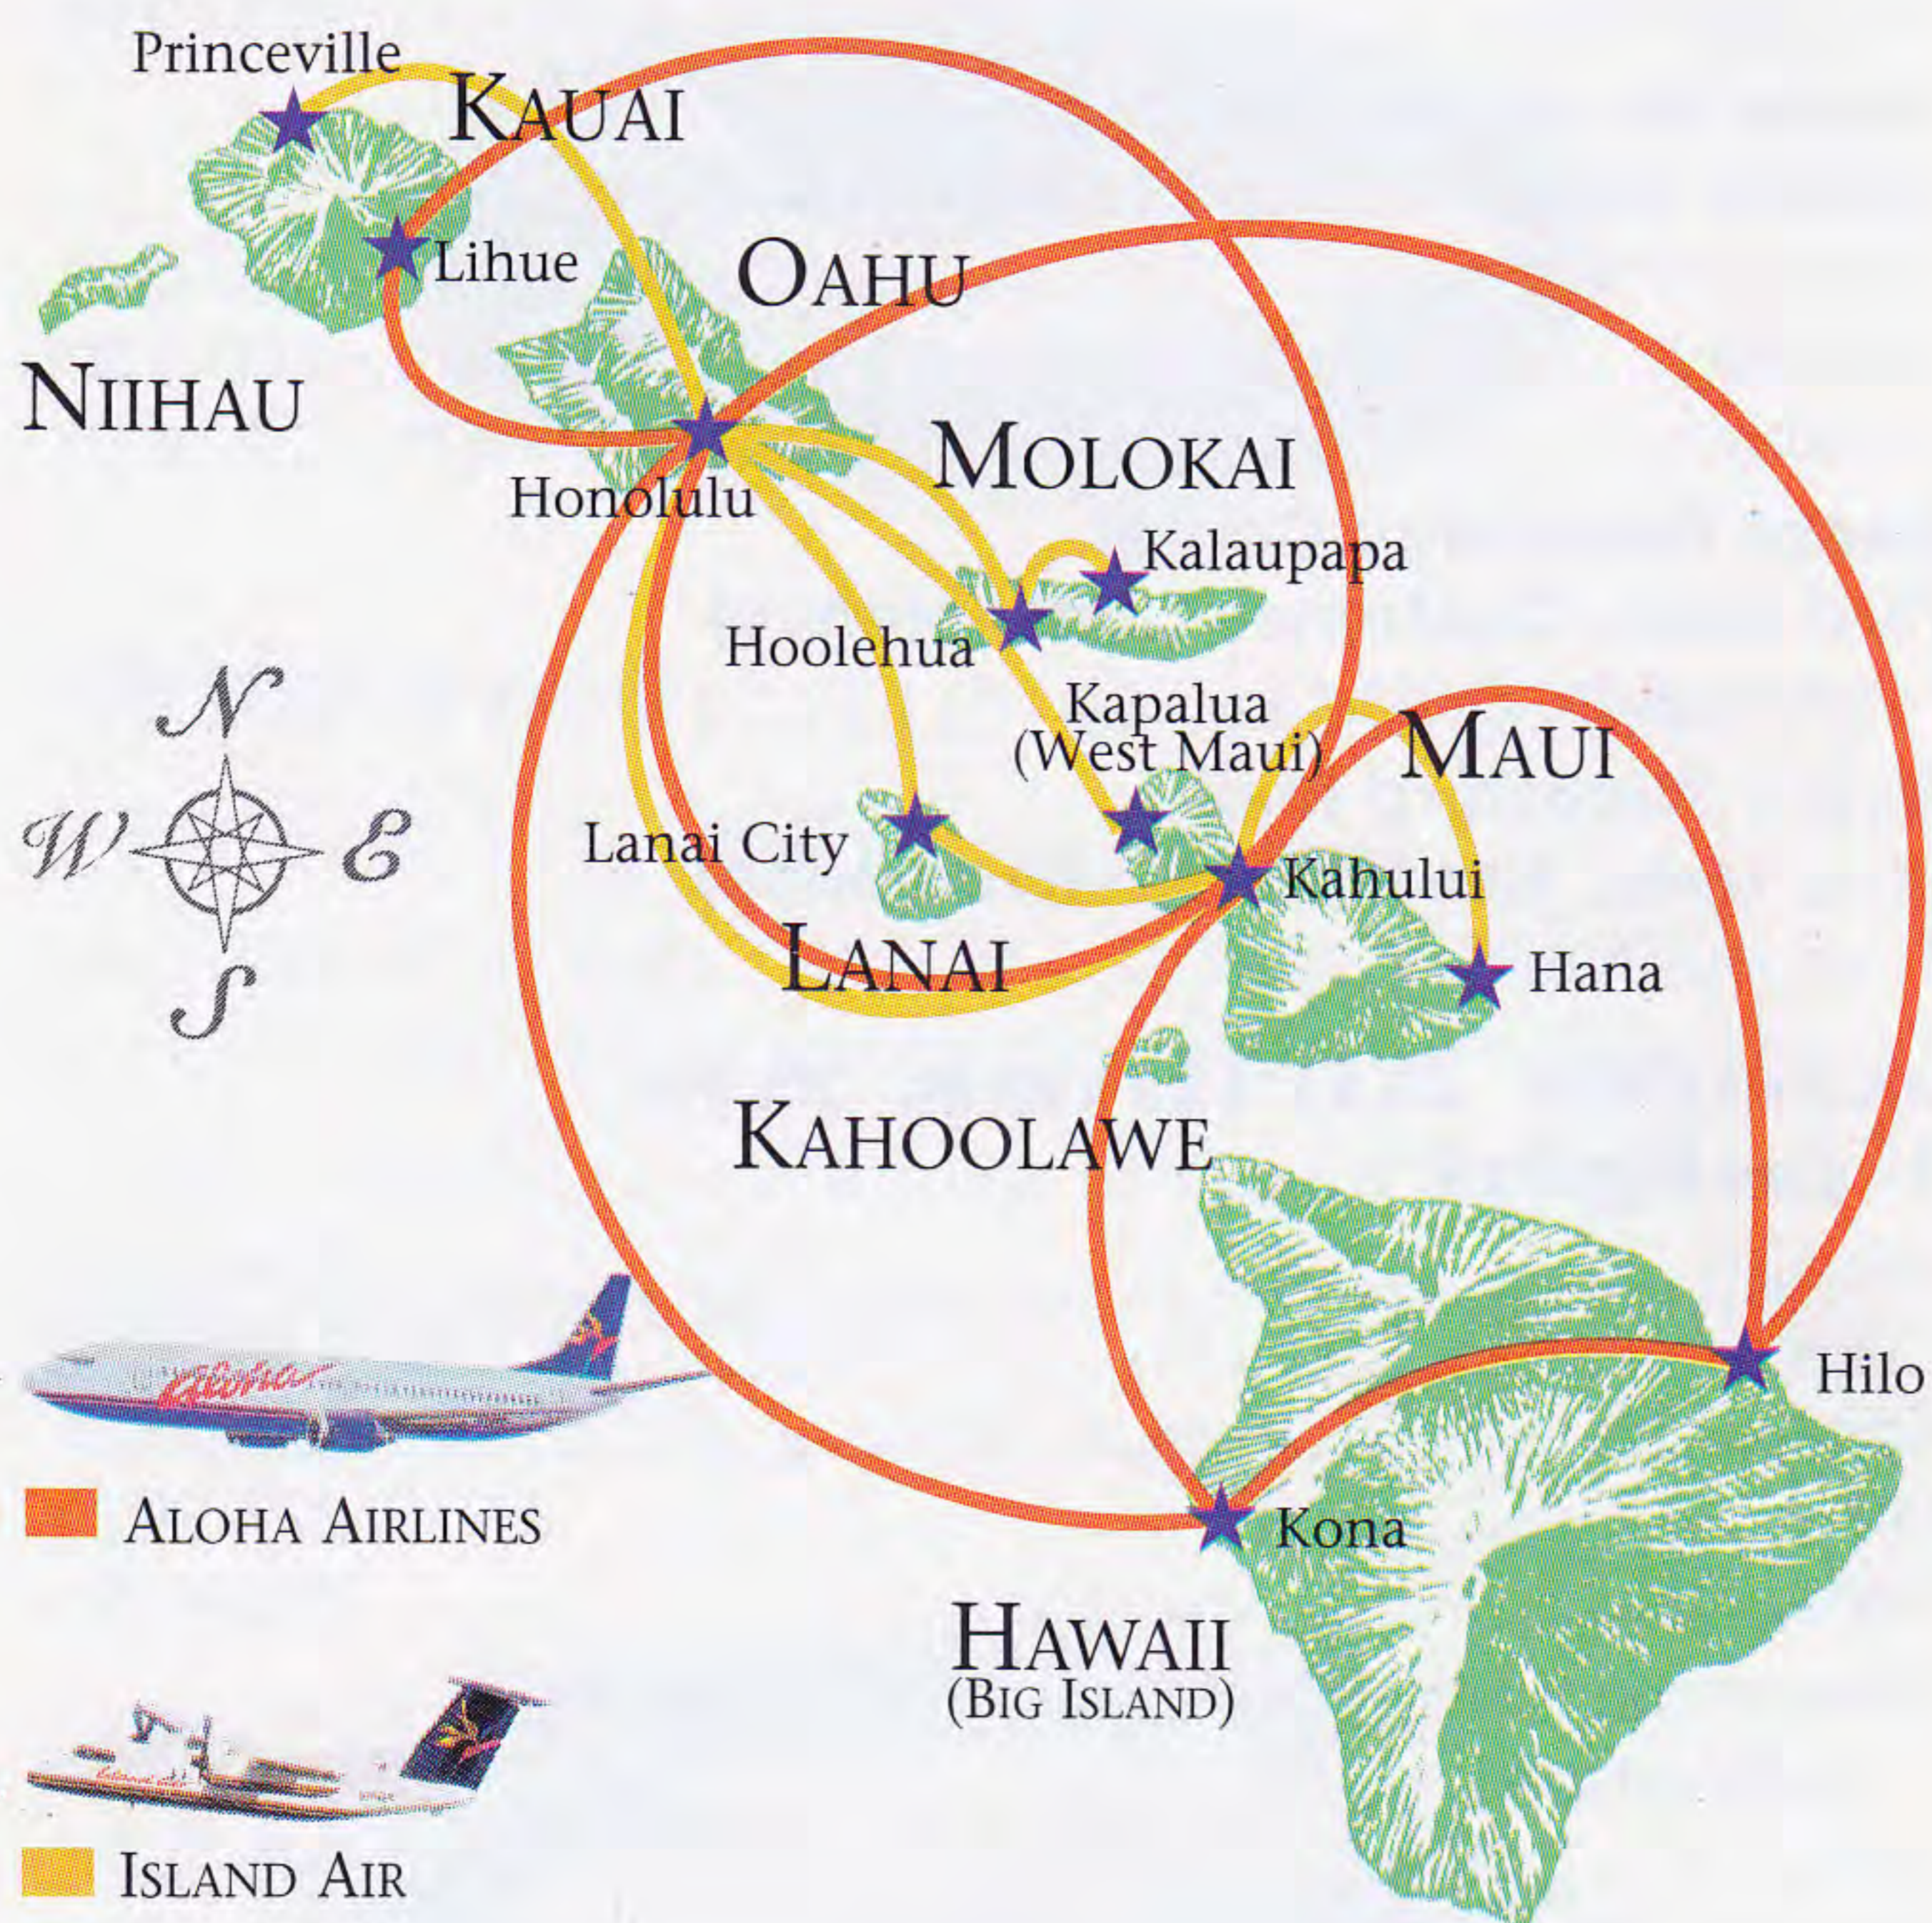

Reservations, ticket offices, air freight, phone numbers
3

Aloha Airlines and Island Air Route Map
4

Aloha Airlines Timetable
5

Island Air Timetable
10

United Airlines Partnership Service Timetable
13

A I R L I N E S

TIMETABLE

HONOLULU ↔ HILO

HONOLULU→HILO				HILO→HONOLULU			
Leave	Arrive	Flt. No.	Stops	Leave	Arrive	Flt. No.	Stops
5:20a	6:10a	40		6:35a	7:23a	41	
6:25a	7:15a	404		7:40a	8:25a	31	
7:30a	8:20a	42		8:45a	10:15a	91	1
7:40a	9:15a	272	1	9:30a	11:00a	69	1
8:20a	9:10a	44		9:37a	10:25a	43	
8:45a	9:35a	414		9:55a	11:25a	105	1
10:45a	11:35a	246		11:57a	12:45p	247	
1:25p	2:15p	248		2:45p	3:32p	249	
1:25p	2:59p	106	1	3:30p	4:18p	295	
3:45p	4:35p	74		5:00p	5:48p	75	
3:55p	6:07p	102	2	5:25p	6:13p	77	
4:10p	5:00p	68		6:02p	6:50p	65	
4:50p	5:40p	64		6:30p	7:18p	47	
5:30p	6:20p	46		6:40p	8:10p	297	1
6:40p	7:30p	48		7:55p	8:40p	49	

HONOLULU ↔ KONA

HONOLULU→KONA				KONA→HONOLULU			
Leave	Arrive	Flt. No.	Stops	Leave	Arrive	Flt. No.	Stops
5:25a	6:06a	80		6:30a	7:10a	81	
6:35a	7:16a	82		7:40a	8:20a	85	
7:50a	9:17a	204	1	9:10a	10:35a	207	1
8:05a	8:46a	202		9:40a	10:20a	103	
9:15a	9:56a	288		10:20a	11:00a	231	
10:15a	10:56a	104		10:45a	11:25a	105	
10:50a	11:31a	90		11:20a	12:00n	109	
11:15a	11:56a	216		11:55a	12:35p	95	
11:25a	12:52p	28	1	12:20p	1:00p	83	
12:00n	12:41p	260		1:05p	2:30p	261	1
12:40p	1:21p	88		1:15p	1:55p	219	
12:40p	2:07p	210	1	1:45p	2:25p	89	
1:15p	1:56p	92		2:20p	3:45p	215	1
1:50p	2:31p	252		2:30p	3:10p	211	
2:20p	3:01p	270		2:55p	3:35p	255	
2:55p	3:36p	280		3:30p	4:10p	271	
3:25p	4:06p	284		4:00p	4:40p	281	
3:55p	5:20p	102	1	4:30p	5:52p	117	1
4:00p	4:41p	96		5:05p	5:45p	283	
5:00p	5:41p	278		6:15p	6:55p	279	
6:10p	6:51p	282		7:15p	7:55p	289	
6:35p	7:16p	264		7:40p	8:20p	265	
7:00p	7:41p	86		8:05p	8:45p	87	