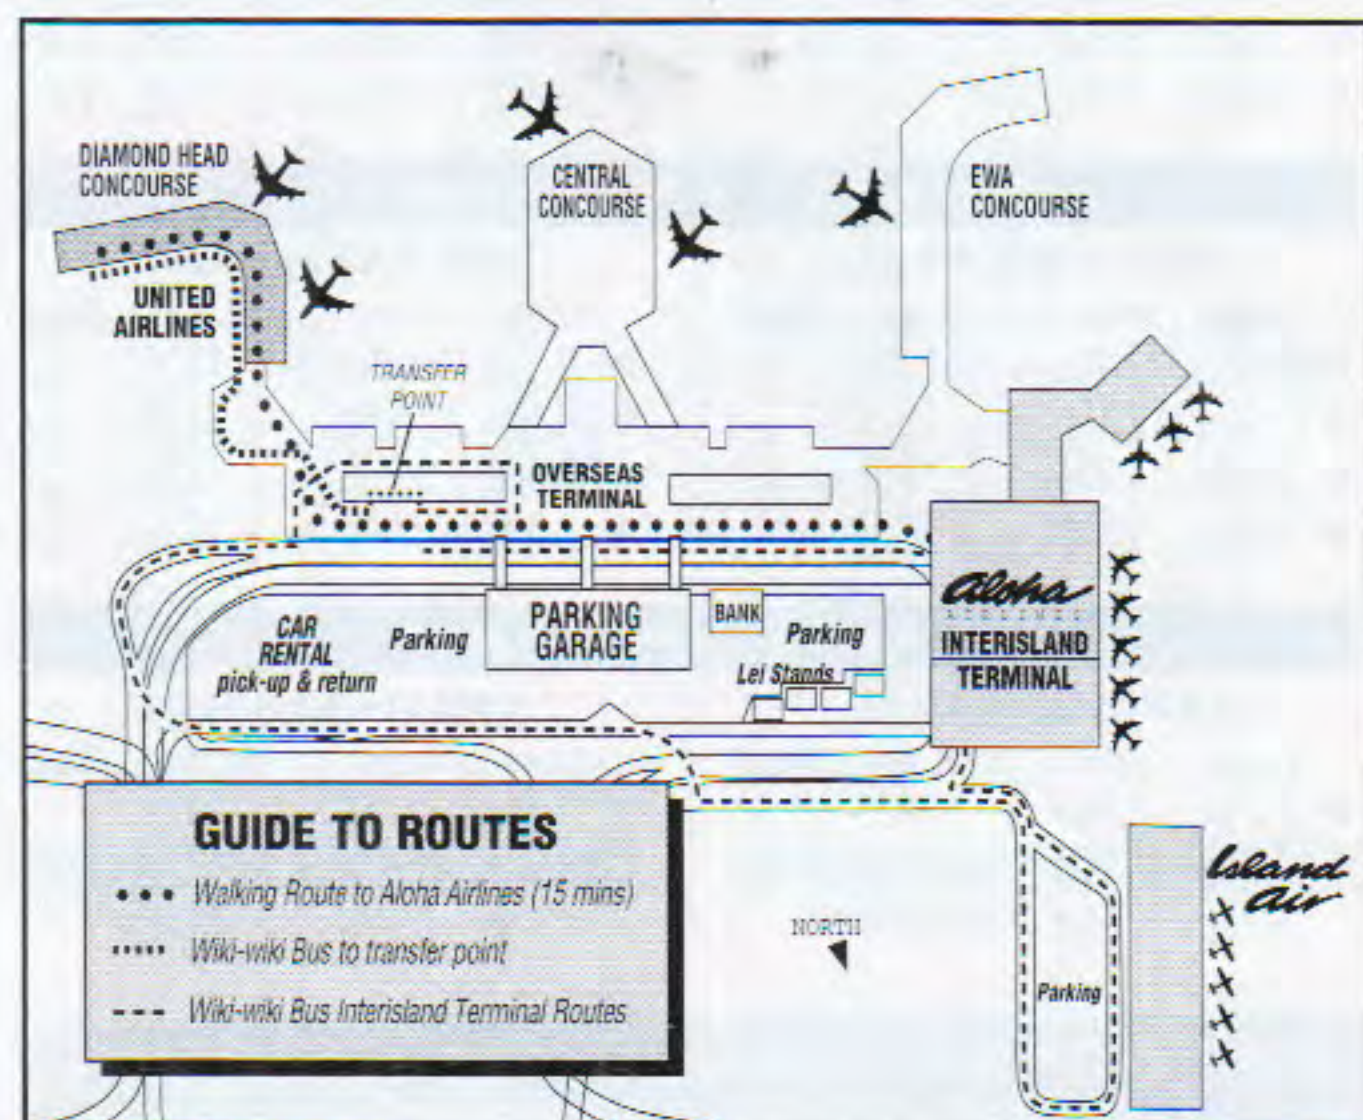

Check-in and boarding times

Passengers are **required** to have **completed** the check-in process at least **45** minutes prior to scheduled departure time. Due to limited size and capacity of the Twin Otter aircraft, Island Air requires a minimum of **15** minutes to make necessary mathematical calculations to ensure the aircraft is within safe limitations for weight and balance. To accept an additional passenger within less than **15** minutes of departure would require recalculation of our weight and balance, which would cause a delay for the other passengers on the flight. Reservations not claimed **15** minutes prior to scheduled departure time are subject to cancellation and passengers may not be eligible for denied boarding compensation when these requirements are not met.

Checked baggage

Checked baggage should be locked. Regulations require name identification on the outside. Liability for checked baggage is limited to $1,250 per passenger and excludes certain items. Do not place money, jewelry, electronic or camera equipment, or other expensive items in baggage that is to be checked. Free luggage allowance (including golf bags) is 44 pounds. Excess or oversized baggage will be handled for $10 per piece. Specialty items under 6 feet including bicycles, surfboards or pets will be handled for an additional fee. All excess baggage and specialty items will be accommodated on a **space available** basis.

Partnership Service from Aloha Airlines and United Airlines

TIMETABLE

Aloha Airlines is pleased to announce its **Partnership Service** in conjunction with United Airlines. Working as a team, Aloha and United have scheduled convenient connections in Honolulu to major U.S. mainland destinations as well as selected destinations in Asia. The following timetable shows our convenient **Partnership Service** routings between the Neighbor Islands and points served by United from Honolulu.

Interisland **Partnership Service** will be operated by Aloha Airlines as United Airlines flights and are designated by flight numbers in the 4000 to 4499 range. Within Hawaii, you will continue to fly on Aloha's modern Boeing 737-200 aircraft, and to arrive and depart from the Aloha terminal on all islands.

Flight reservations and ticketing information for all **Partnership Service** flights can be obtained by calling United Airlines at the following numbers: **Oahu 547-2211; Kauai 245-9533; Maui 242-7911; Hawaii 961-2811.**

Airport Check-in

Passengers flying on interisland **Partnership Service** flights must check in at Aloha Airlines airport counters. As a reminder, all baggage to be checked from Lihue, Kahului, Kona and Hilo through to a final destination outside Hawaii must first pass through agricultural inspection. Agricultural inspection stations are operated by the USDA in airport lobbies, near the Aloha Airlines ticket counters.

HILO ↔ CHICAGO

HILO→CHICAGO				CHICAGO→HILO			
Leave	Arrive	Flt. No.	Stops	Leave	Arrive	Flt. No.	Stops
2:38p	5:04a	◆4249/44	1	10:00a	6:35p	43/◆4046	1

HILO, HAWAII ↔ LOS ANGELES

HILO→LOS ANGELES				LOS ANGELES→HILO			
Leave	Arrive	Flt. No.	Stops	Leave	Arrive	Flt. No.	Stops
6:33a	4:15p	◆4041/194	1	8:30a	4:40p	191/◆4074	1
11:10a	9:06p	◆4247/190	1	11:35a	6:35p	193/◆4046	1
6:35p	4:49a	◆4047/196	1	1:40p	7:35p	199/◆4048	1
8:00p	6:15a	◆4049/192	1				

HILO, HAWAII ↔ OSAKA

HILO→OSAKA				OSAKA→HILO			
Leave	Arrive	Flt. No.	Stops	Leave	Arrive	Flt. No.	Stops
11:10a	7:00p	◆4247/825	1	7:50p	10:45a	824/◆4246	1

HILO, HAWAII ↔ SAN FRANCISCO

HILO→SAN FRANCISCO				SAN FRANCISCO→HILO			
Leave	Arrive	Flt. No.	Stops	Leave	Arrive	Flt. No.	Stops
7:38a	5:08p	◆4031/182	1	8:55a	4:40p	825/◆4074	1
11:10a	8:15p	◆4247/186	1	12:05p	6:35p	187/◆4046	1
8:00p	5:08a	◆4049/184	1				
8:00p	5:38a	◆4049/952	1				

HILO, HAWAII ↔ TOKYO, NARITA AIRPORT

HILO→NARITA AIRPORT				NARITA AIRPORT→HILO			
Leave	Arrive	Flt. No.	Stops	Leave	Arrive	Flt. No.	Stops
6:33a	1:00p	◆4041/821	1	7:00p	10:45a	822/◆4246	1
✦ 7:38a	2:05p	◆4031/831	1	★ 7:30p	10:45a	830/◆4246	1
				9:30p	12:25p	826/◆4290	1

- Flight operated by Aloha Airlines as a United Airlines flight
- ✦ UA831 operates on Mon., Tues., Wed., Thur.
- ★ UA830 operates on Tues., Wed., Thur., Fri.

Hawaii 961-2811
Maui 242-7911

Kauai 245-9533
Oahu 547-2211