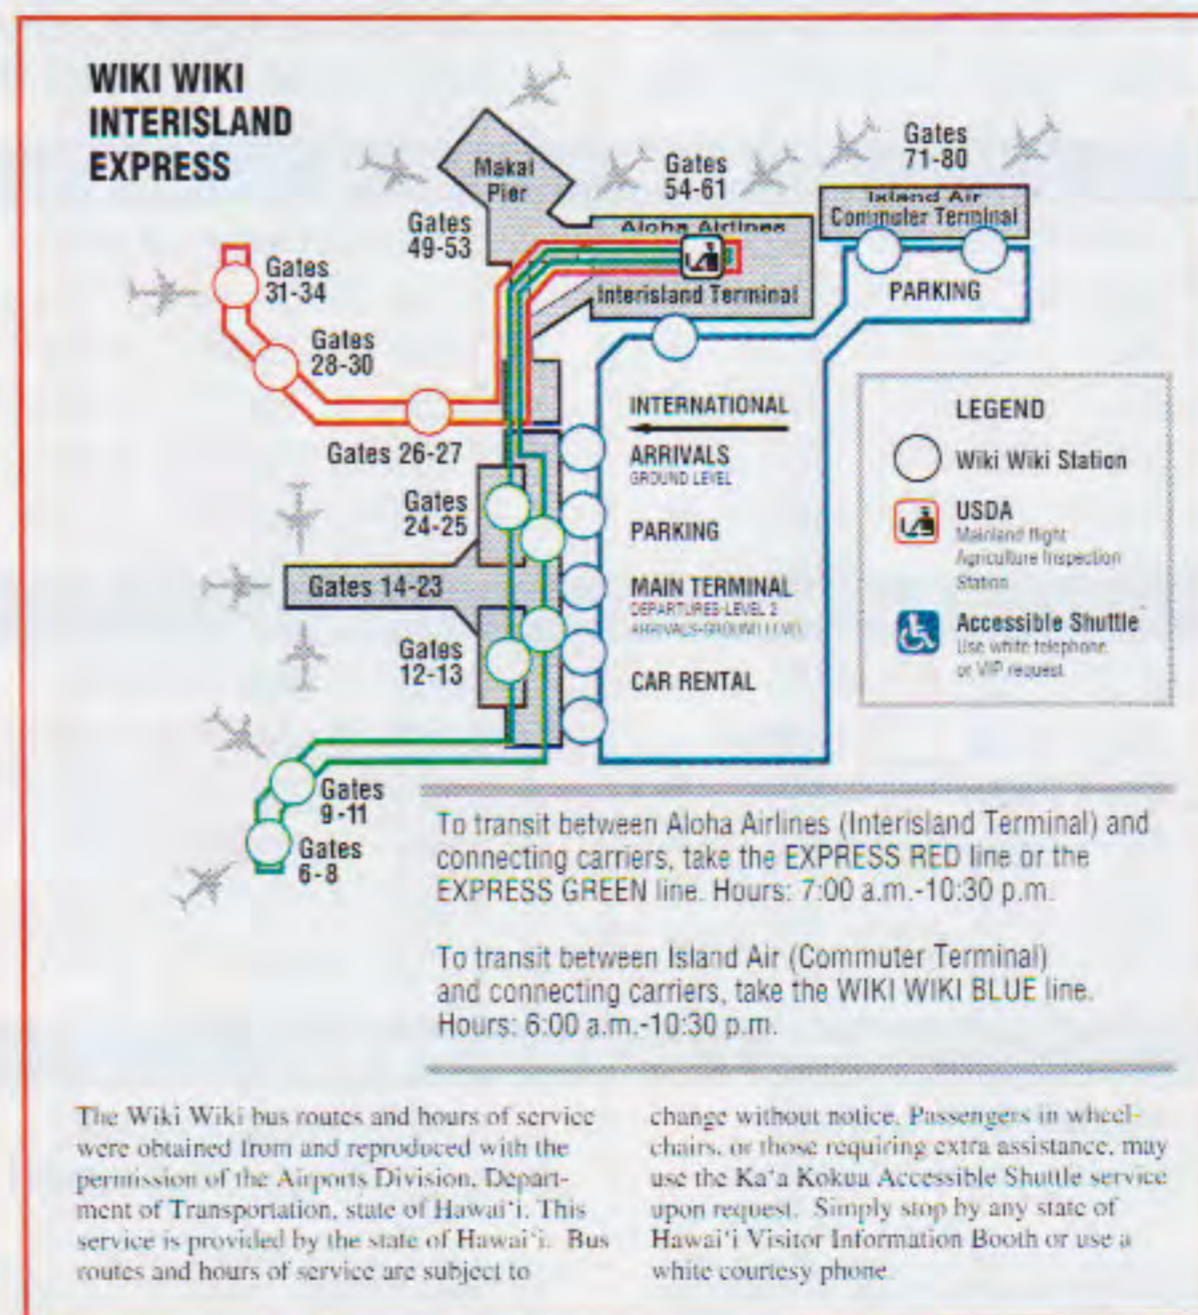

Check-in and boarding times—Passengers are **required** to have **completed** the check-in process at the departure airport **at least 30 minutes** prior to scheduled departure time. Passengers are requested to be at the boarding gate **at least 15 minutes** prior to scheduled departure time. Reservations are subject to cancellation and passengers may not be eligible for denied boarding compensation when these requirements are not met.

Carry-on baggage—Limited to items that will fit underneath the passenger's seat or in the overhead compartment. 1) Maximum size of 8 x 14 x 22 inches; 2) Maximum weight of 20 pounds; 3) Boogie boards, strollers, coolers with ice and guitars in hardsided cases are not permitted as carry-on baggage.

Checked baggage—Checked baggage should be locked. Regulations require name identification on the outside. Our liability for checked baggage is limited to $1,250 per passenger and excludes certain items. Never place money, cameras, fragile articles or valuable items such as medicines, keys, jewelry, passports or other important papers in luggage you plan to check.

Honolulu International Airport

Oahu 484-2222   Neighbor Islands (800) 652-6541
Continental U.S. (800) 323-3345