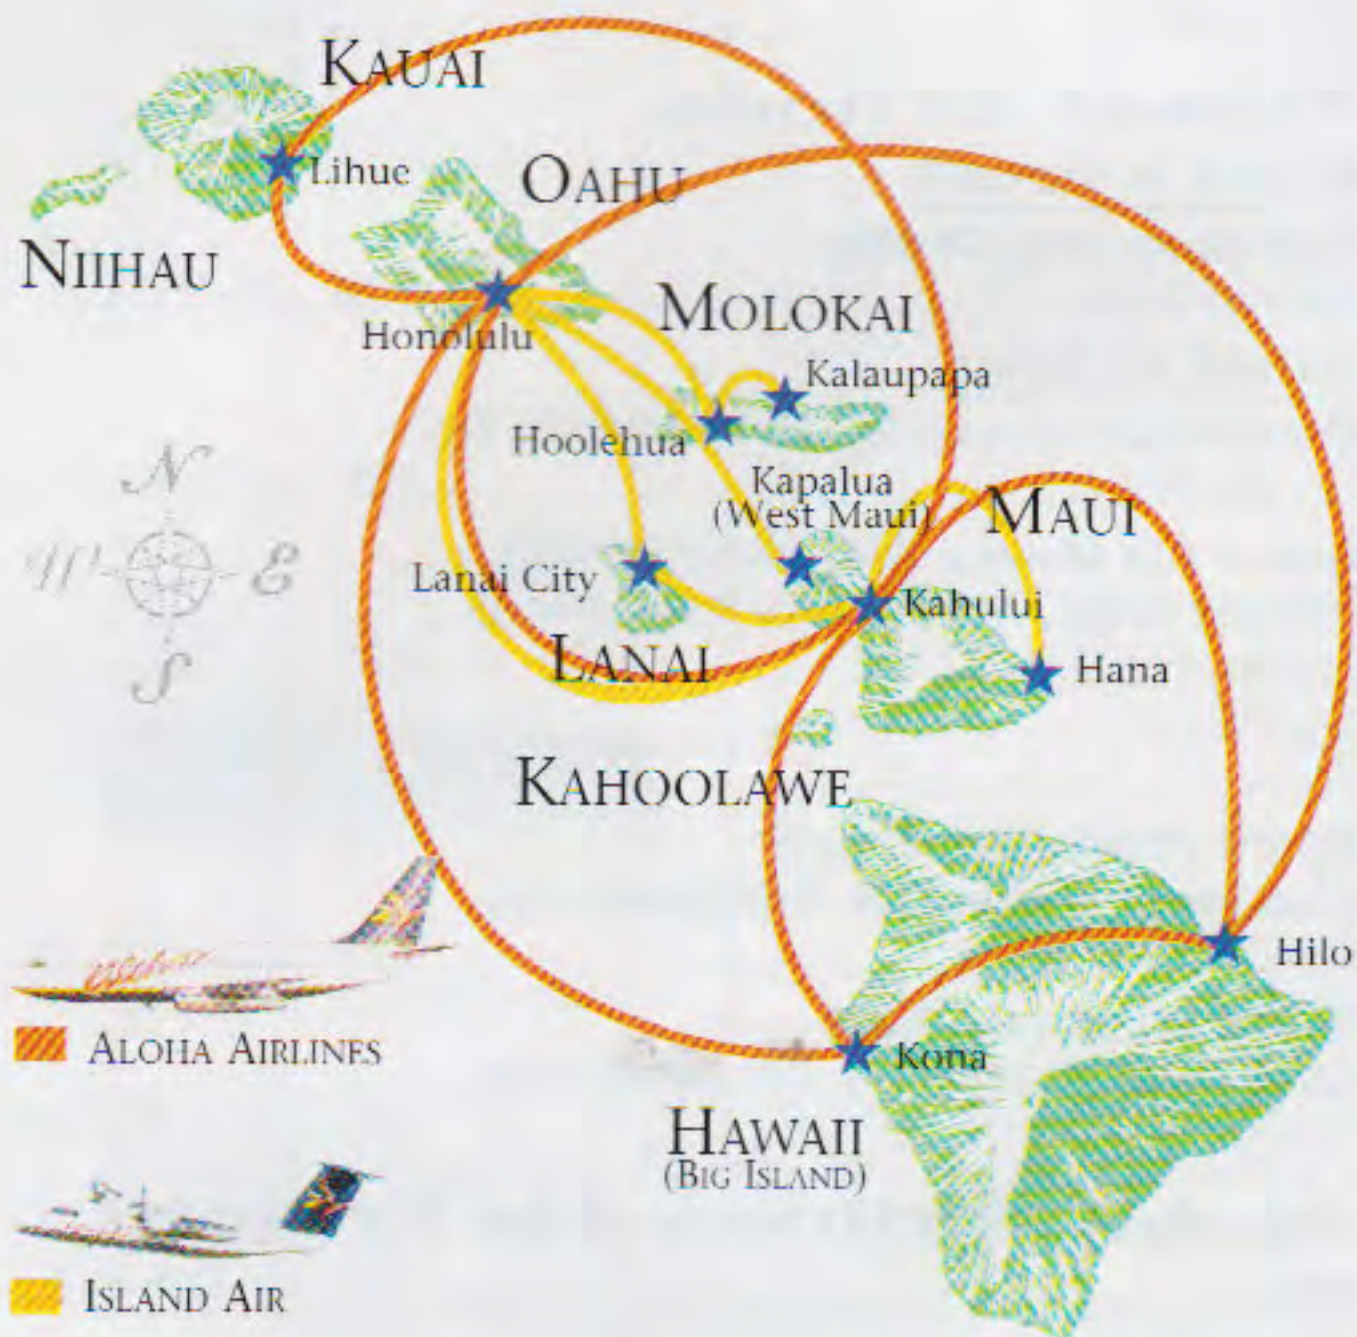

5

Island Air Timetable

10

Aloha Airlines and
Island Air Route Map

4

United Airlines
Partnership Service
Timetable

13

About the cover:

Photography by well-known island
photographer Ann Cecil.

Aloha

A I R L I N E S

TIMETABLE

HONOLULU ↔ HILO

HONOLULU→HILO				HILO→HONOLULU			
Leave	Arrive	Flt. No.	Stops	Leave	Arrive	Flt. No.	Stops
5:20a	6:10a	40		6:33a	7:20a	41	
6:25a	7:15a	404		7:38a	8:25a	31	
7:30a	8:20a	42		8:45a	10:15a	91	1
7:35a	9:09a	272	1	9:03a	9:50a	43	
7:50a	8:40a	108		9:30a	11:00a	231	1
8:20a	9:10a	44		9:35a	10:22a	45	
8:45a	9:35a	414		9:55a	11:25a	105	1
9:55a	10:45a	246		11:10a	11:57a	247	
11:35a	12:25p	290		12:48p	1:35p	291	
1:25p	2:15p	248		2:38p	3:25p	249	
3:25p	5:38p	112	2	3:28p	4:15p	295	
3:50p	4:40p	74		5:05p	5:52p	75	
4:15p	5:05p	68		5:28p	6:15p	77	
4:40p	6:10p	278	1	6:00p	6:47p	65	
5:45p	6:35p	46		6:35p	7:22p	47	
6:45p	7:35p	48		6:55p	8:25p	297	1
				8:00p	8:47p	49	