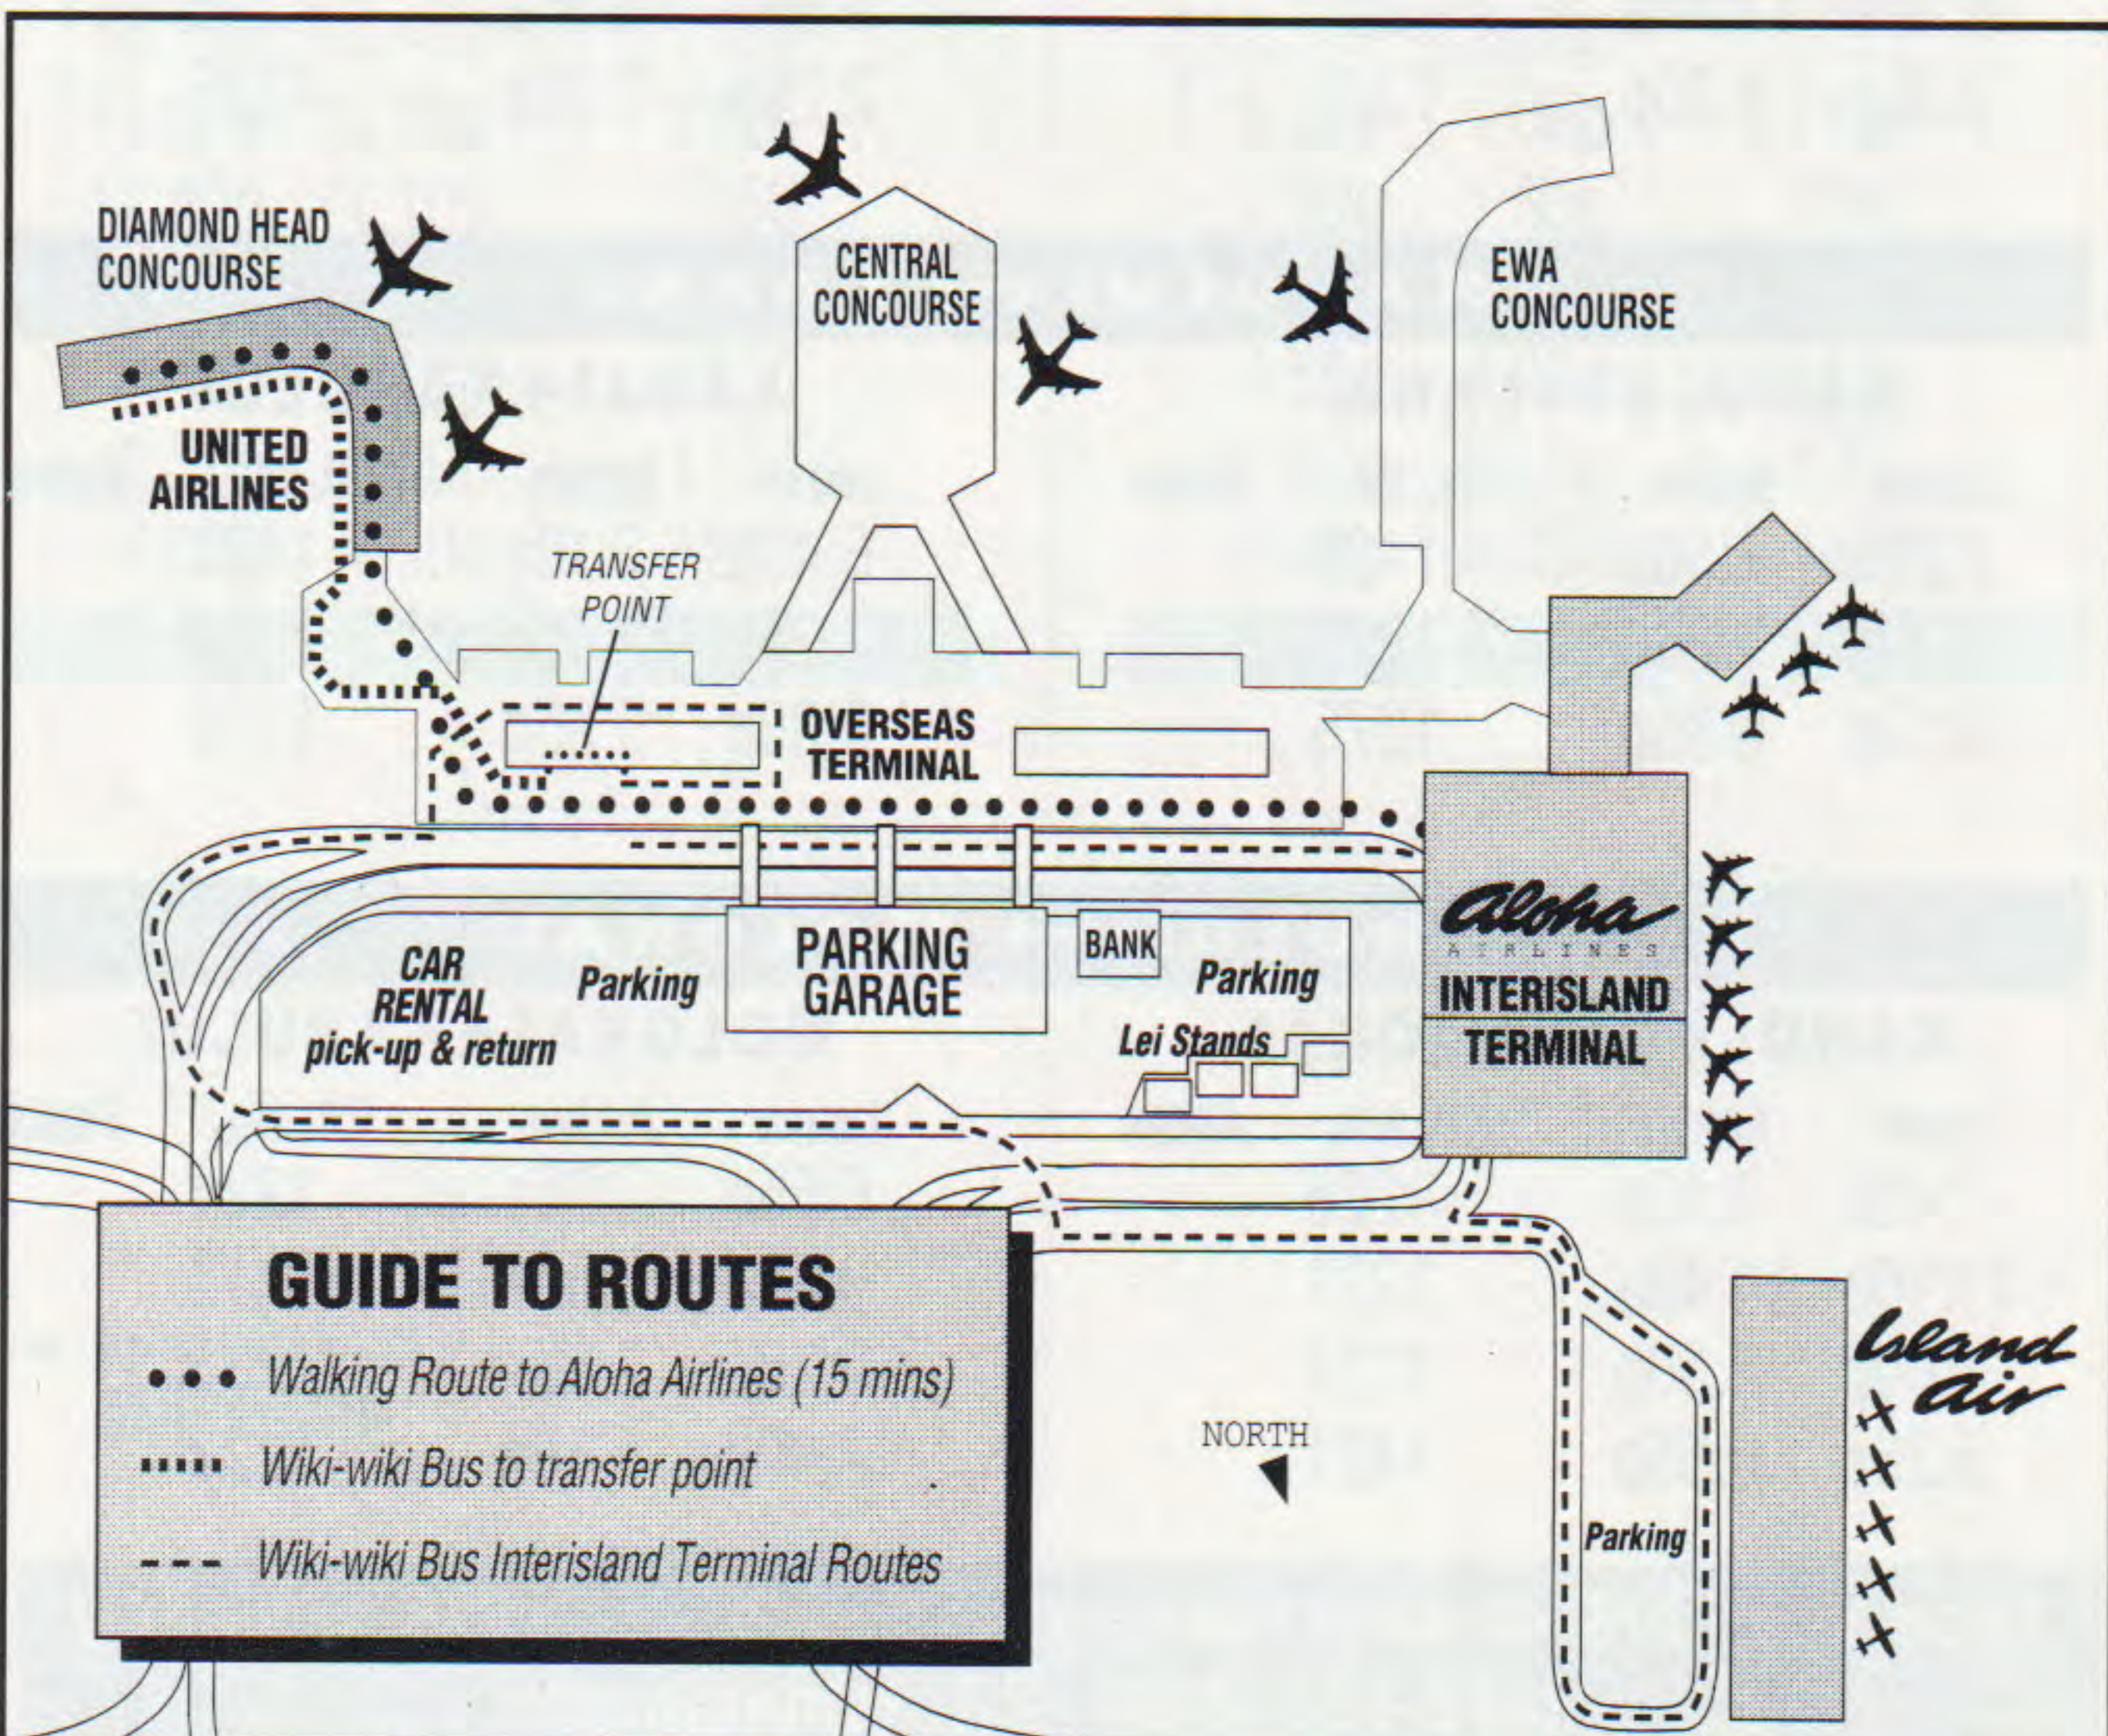

Check-in and boarding times

Passengers are **required** to have **completed** the check-in process at least **45** minutes prior to scheduled departure time. Due to limited size and capacity of the Twin Otter aircraft, Island Air requires a minimum of **15** minutes to make necessary mathematical calculations to ensure the aircraft is within safe limitations for weight and balance. To accept an additional passenger within less than **15** minutes of departure would require recalculation of our weight and balance, which would cause a delay for the other passengers on the flight. Reservations not claimed **15** minutes prior to scheduled departure time are subject to cancellation and passengers may not be eligible for denied boarding compensation when these requirements are not met.

Checked baggage

Checked baggage should be locked. Regulations require name identification on the outside. Liability for checked baggage is limited to $1,250 per passenger and excludes certain items. Do not place money, jewelry, electronic or camera equipment, or other expensive items in baggage that is to be checked. Free luggage allowance (including golf bags) is 44 pounds. Excess or oversized baggage will be handled for $10 per piece. Specialty items under 6 feet including bicycles, surfboards or pets will be handled for an additional fee. All excess baggage and specialty items will be accommodated on a **space available** basis.

Partnership Service from Aloha Airlines and United Airlines

T I M E T A B L E

Aloha Airlines is pleased to announce its **Partnership Service** in conjunction with United Airlines. Working as a team, Aloha and United have scheduled convenient connections in Honolulu to major U.S. mainland destinations as well as selected destinations in Asia. The following timetable shows our convenient **Partnership Service** routings between the Neighbor Islands and points served by United from Honolulu.

Interisland **Partnership Service** will be operated by Aloha Airlines as United Airlines flights and are designated by flight numbers in the 4000 to 4499 range. Within Hawaii, you will continue to fly on Aloha's modern Boeing 737-200 aircraft, and to arrive and depart from the Aloha terminal on all islands.

Flight reservations and ticketing information for all **Partnership Service** flights can be obtained by calling United Airlines at the following numbers: **domestic 800-241-6522, international 800-538-2929.**

Airport Check-in

Passengers flying on interisland **Partnership Service** flights must check in at Aloha Airlines airport counters. As a reminder, all baggage to be checked from Lihue, Kahului, Kona and Hilo through to a final destination outside Hawaii must first pass through agricultural inspection. Agricultural inspection stations are operated by the USDA in airport lobbies, near the Aloha Airlines ticket counters.

HILO, HAWAII ↔ CHICAGO

HILO→CHICAGO				CHICAGO→HILO			
Leave	Arrive	Flt. No.	Stops	Leave	Arrive	Flt. No.	Stops
12:43p	5:06a	◆4291/44	1	10:00a	4:35p	43/◆4074	1

HILO, HAWAII ↔ LOS ANGELES

HILO→LOS ANGELES				LOS ANGELES→HILO			
Leave	Arrive	Flt. No.	Stops	Leave	Arrive	Flt. No.	Stops
9:35a	8:44p	◆4045/190	1	8:30a	2:10p	191/◆4248	1
6:43p	5:40a	◆4047/196	1	11:35a	4:35p	193/◆4074	1
6:43p	5:56a	◆4047/192	1	1:40p	6:35p	199/◆4046	1

HILO, HAWAII ↔ OSAKA

HILO→OSAKA				OSAKA→HILO			
Leave	Arrive	Flt. No.	Stops	Leave	Arrive	Flt. No.	Stops
11:10a	5:15p	◆4247/825	1	6:00p	12:20p	824/◆4290	1

HILO, HAWAII ↔ SAN FRANCISCO

HILO→SAN FRANCISCO				SAN FRANCISCO→HILO			
Leave	Arrive	Flt. No.	Stops	Leave	Arrive	Flt. No.	Stops
7:38a	5:29p	◆4031/182	1	8:55a	2:10p	825/◆4248	1
9:35a	8:11p	◆4045/186	1	11:40a	4:35p	187/◆4074	1
6:43p	5:40a	◆4047/184	1	1:30p	6:35p	185/◆4046	1
6:43p	5:56a	◆4047/952	1				

HILO, HAWAII ↔ TOKYO, NARITA AIRPORT

HILO→NARITA AIRPORT				NARITA AIRPORT→HILO			
Leave	Arrive	Flt. No.	Stops	Leave	Arrive	Flt. No.	Stops
6:38a	12:00n	◆4041/827	1	8:30p	12:20p	822/◆4290	1
7:38a	1:00p	◆4031/821	1	9:00p	12:20p	826/◆4290	1

◆ Flight operated by Aloha Airlines as a United Airlines flight

Domestic flights: 800-241-6522
International flights: 800-538-2929