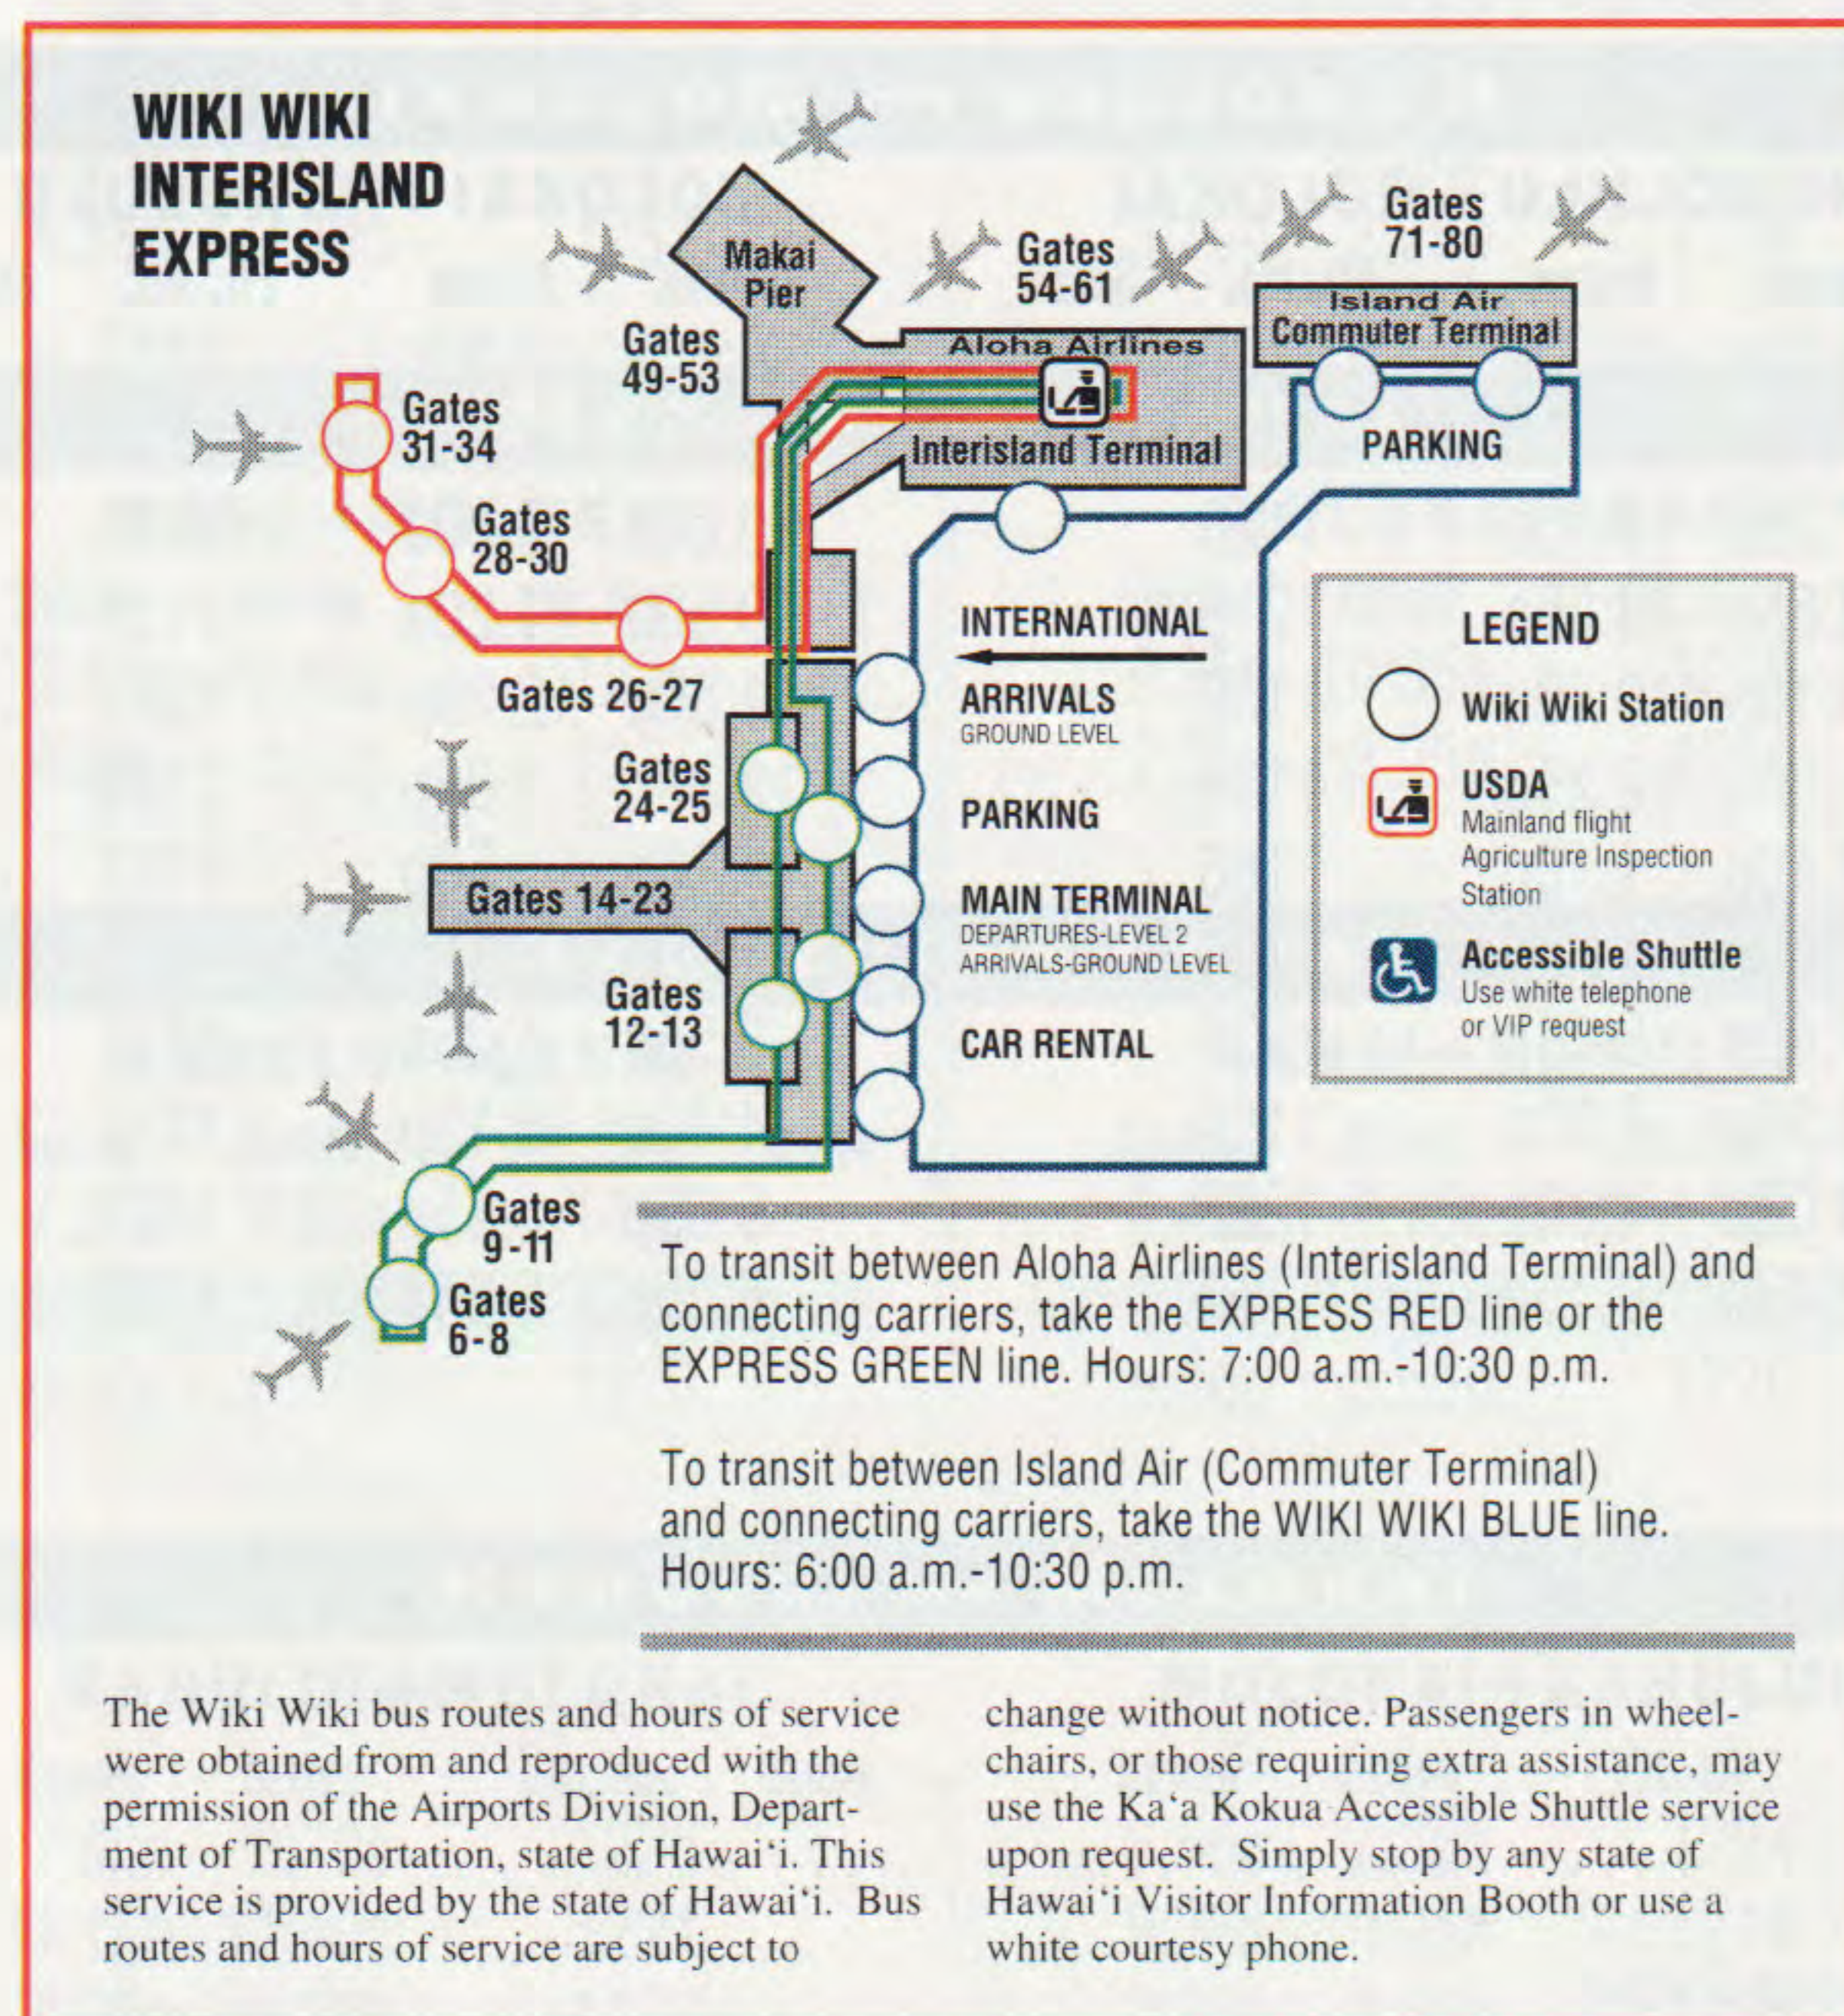

Check-in and boarding times—Passengers are **required** to have **completed** the check-in process at the departure airport **at least 30 minutes** prior to scheduled departure time. Passengers are requested to be at the boarding gate **at least 15 minutes** prior to scheduled departure time. Reservations are subject to cancellation and passengers may not be eligible for denied boarding compensation when these requirements are not met.

Carry-on baggage—Limited to items that will fit underneath the passenger's seat or in the overhead compartment. 1) Maximum size of 8 x 14 x 22 inches; 2) Maximum weight of 20 pounds; 3) Boogie boards, strollers, coolers with ice and guitars in hardsided cases are not permitted as carry-on baggage.

Checked baggage—Checked baggage should be locked. Regulations require name identification on the outside. Our liability for checked baggage is limited to $1,250 per passenger and excludes certain items. Never place money, cameras, fragile articles or valuable items such as medicines, keys, jewelry, passports or other important papers in luggage you plan to check.

Honolulu International Airport

Oahu 484-2222   Neighbor Islands (800) 652-6541
Continental U.S. (800) 323-3345