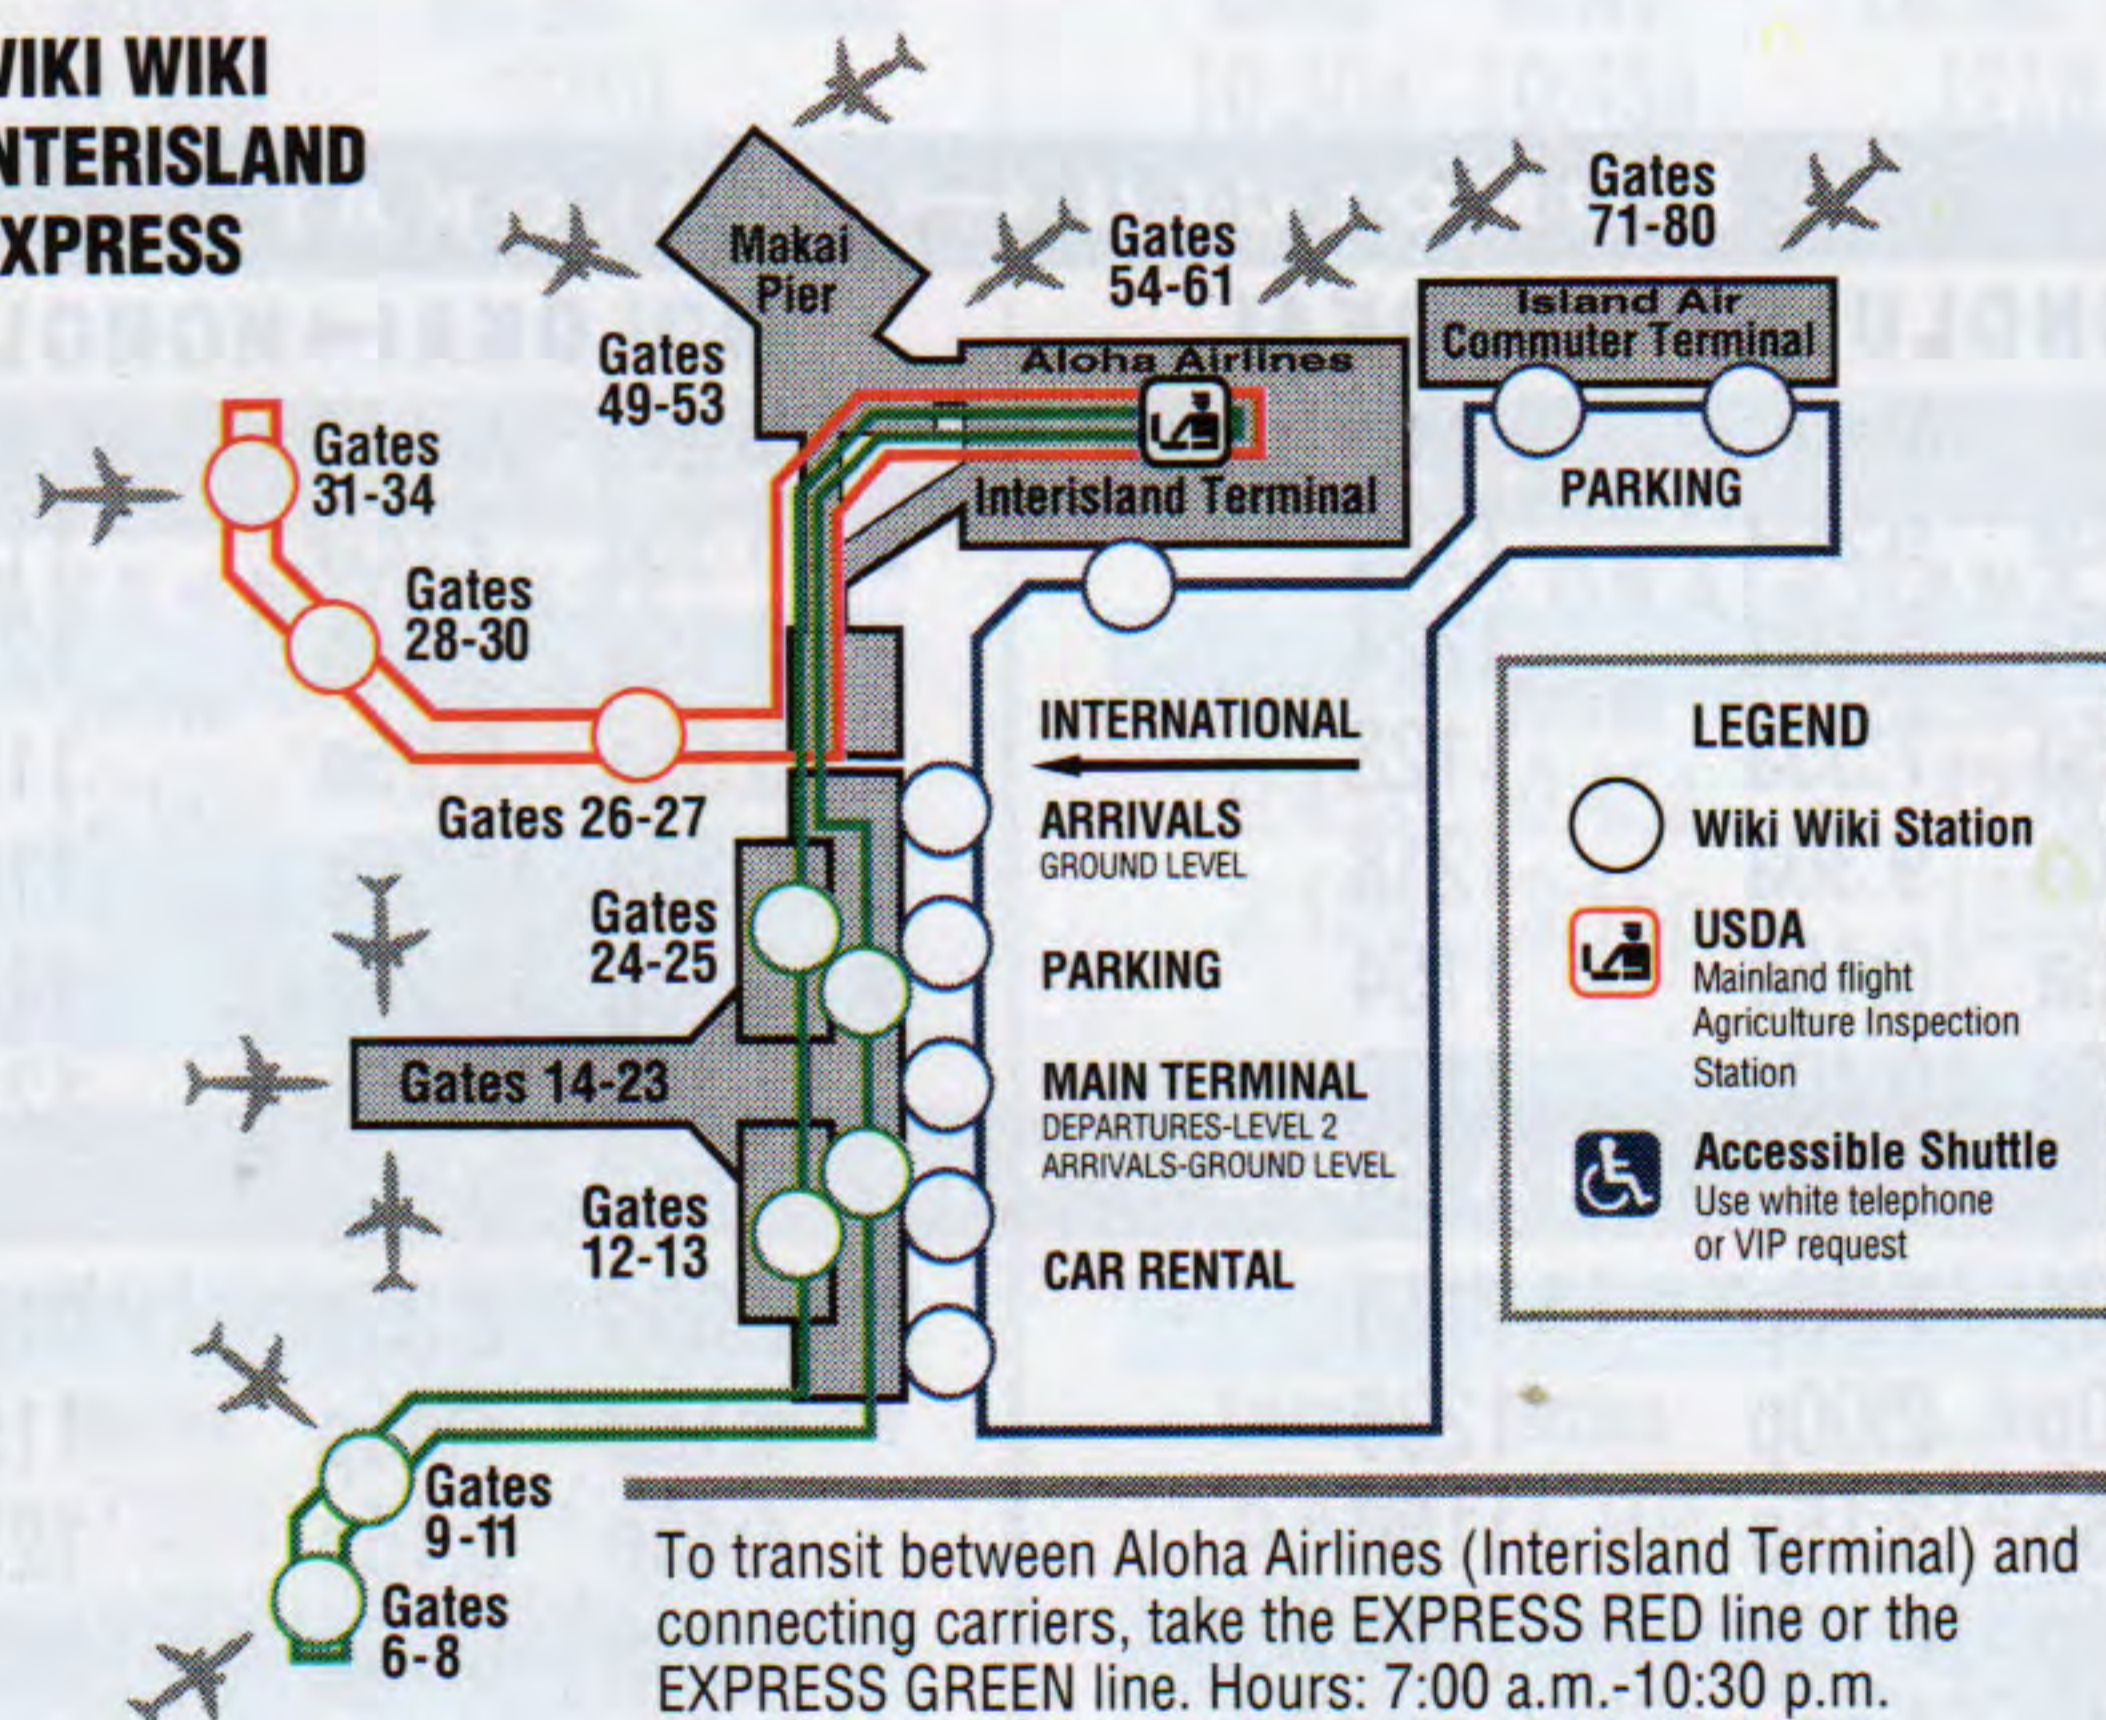

Honolulu International Airport

WIKI WIKI INTERISLAND EXPRESS

The Wiki Wiki bus routes and hours of service were obtained from and reproduced with the permission of the Airports Division, Department of Transportation, state of Hawai'i. This service is provided by the state of Hawai'i. Bus routes and hours of service are subject to

change without notice. Passengers in wheelchairs, or those requiring extra assistance, may use the Ka'a Kookua Accessible Shuttle service upon request. Simply stop by any state of Hawai'i Visitor Information Booth or use a white courtesy phone.

Oahu 484-2222

Continental U.S. (800) 323-3345

Neighbor Islands (800) 652-6541