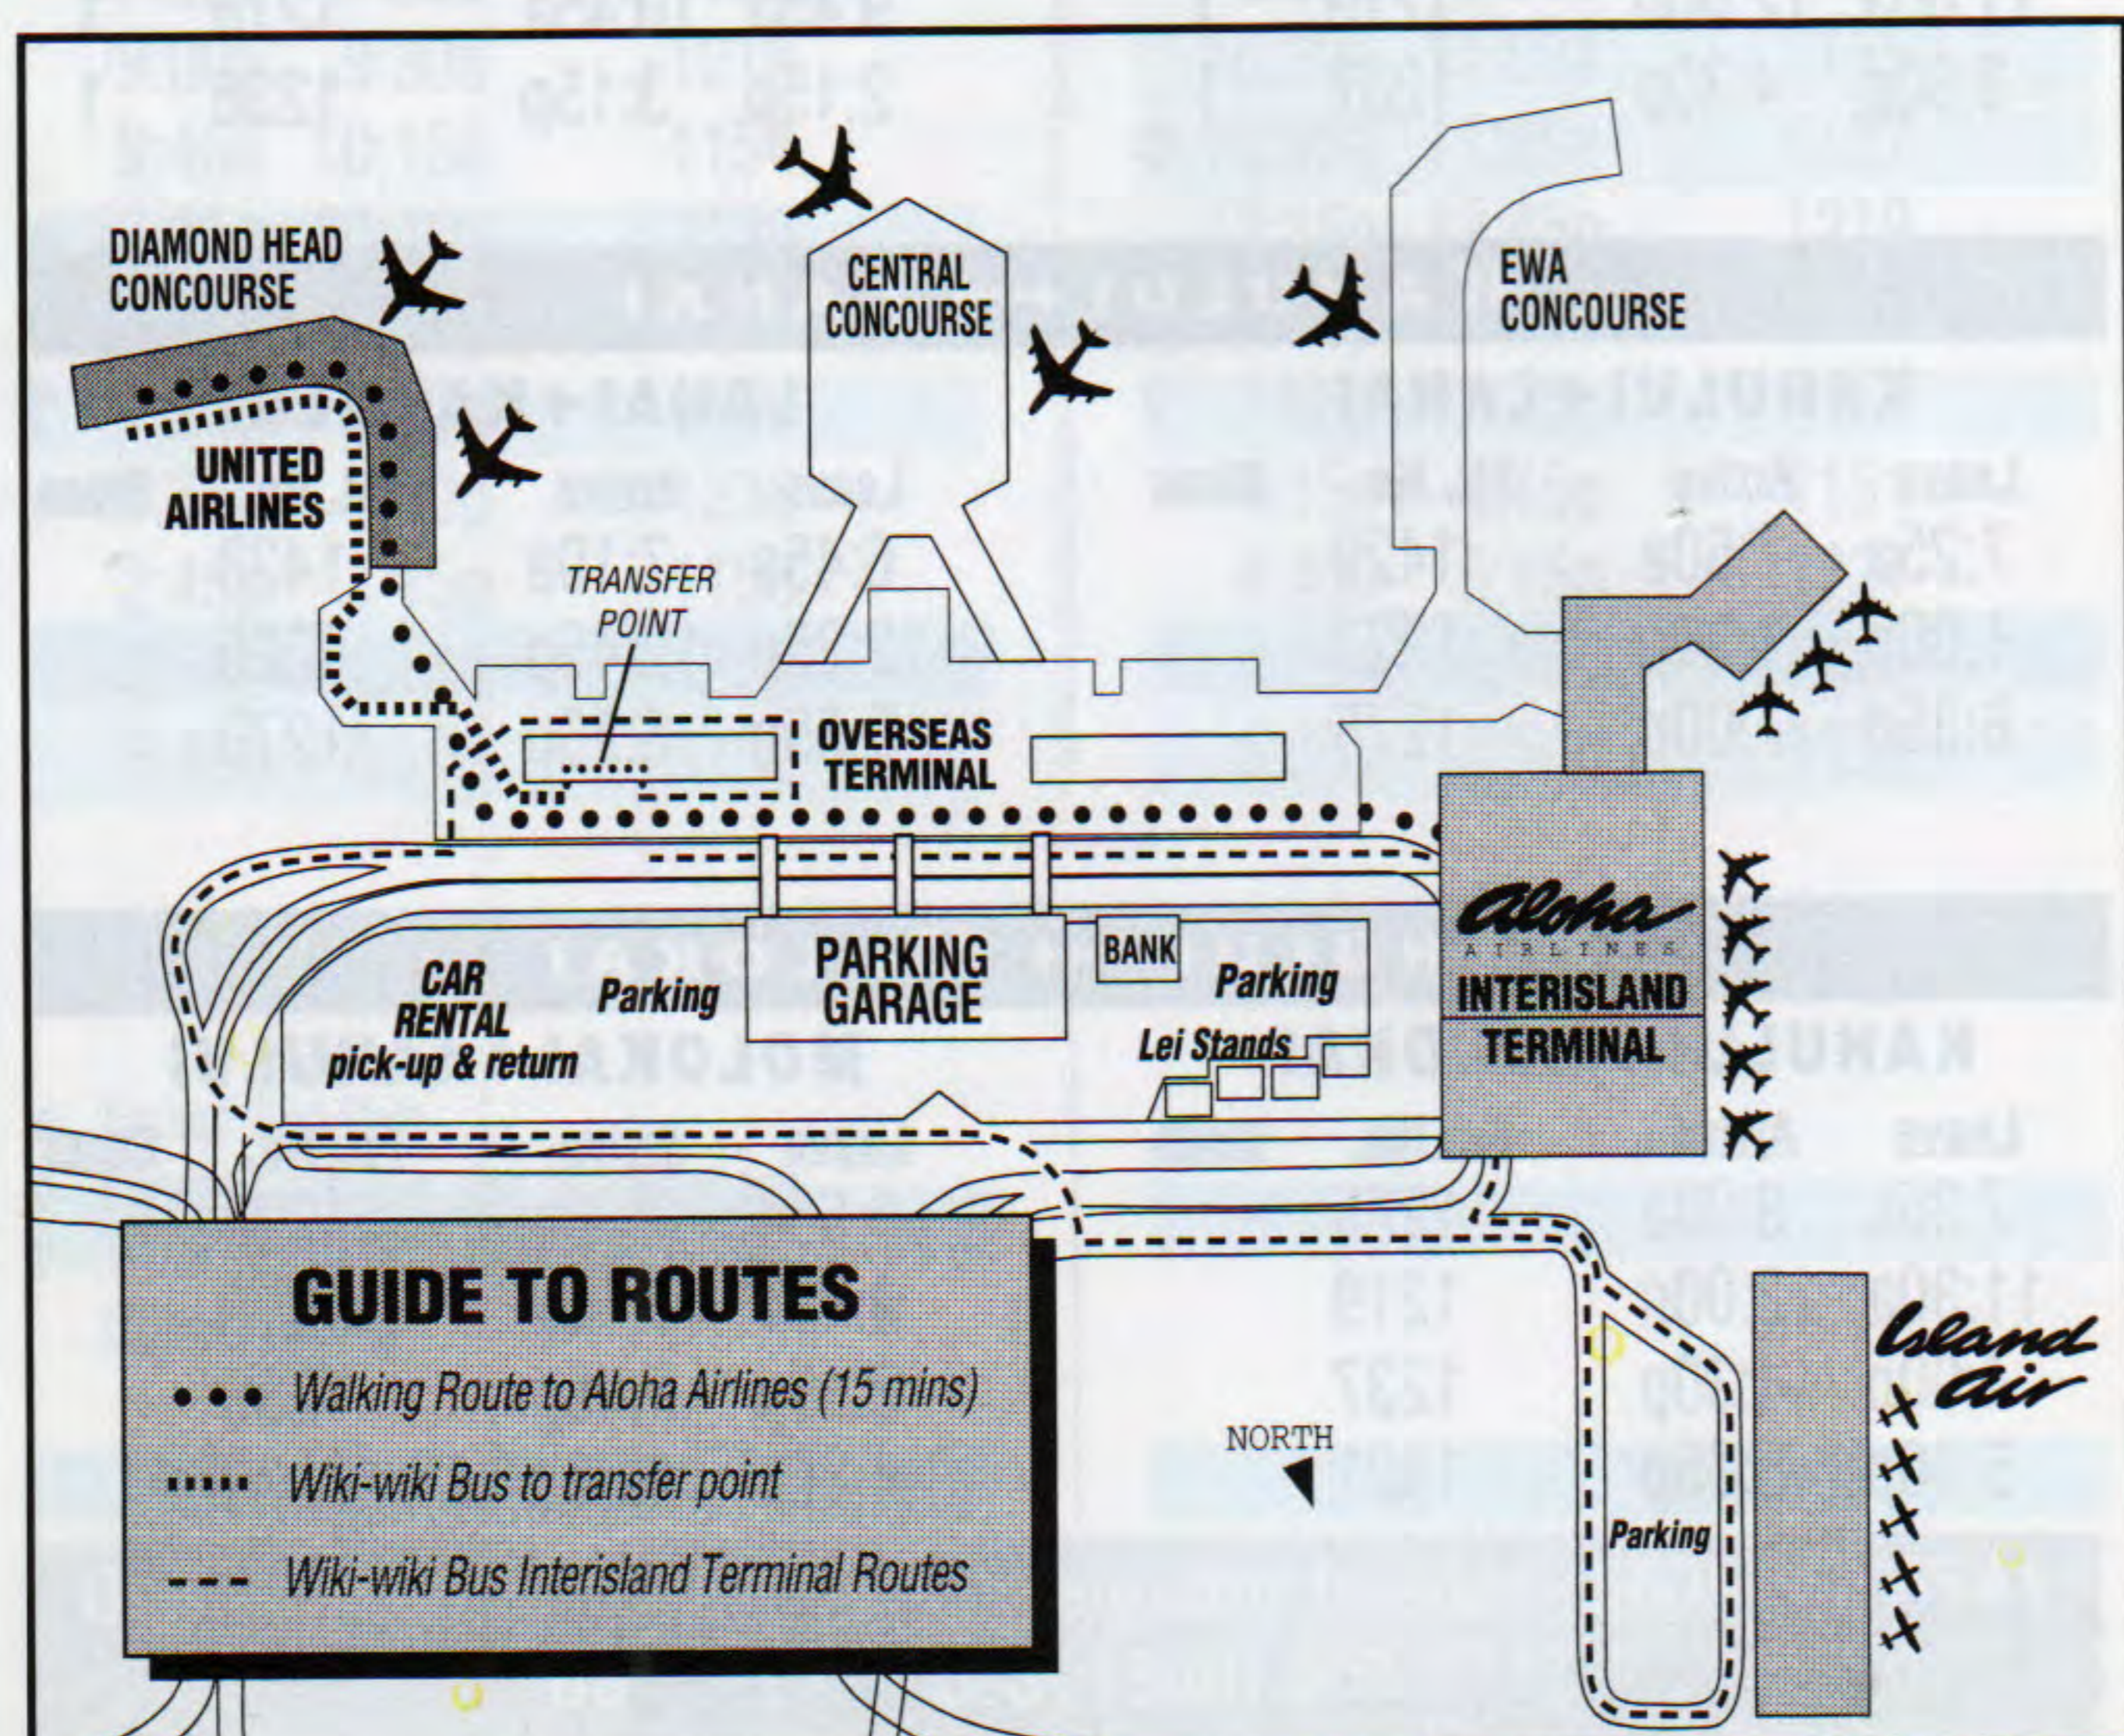

Check-in and boarding times

Passengers are **required** to have **completed** the check-in process at least **45** minutes prior to scheduled departure time. Due to limited size and capacity of the Twin Otter aircraft, Island Air requires a minimum of **15** minutes to make necessary mathematical calculations to ensure the aircraft is within safe limitations for weight and balance. To accept an additional passenger within less than **15** minutes of departure would require recalculation of our weight and balance, which would cause a delay for the other passengers on the flight. Reservations not claimed **15** minutes prior to scheduled departure time are subject to cancellation and passengers may not be eligible for denied boarding compensation when these requirements are not met.

Checked baggage

Checked baggage should be locked. Regulations require name identification on the outside. Liability for checked baggage is limited to $1,250 per passenger and excludes certain items. Do not place money, jewelry, electronic or camera equipment, or other expensive items in baggage that is to be checked. Free luggage allowance (including golf bags) is 44 pounds. Excess or oversized baggage will be handled for $10 per piece. Specialty items under 6 feet including bicycles, surfboards or pets will be handled for an additional fee. All excess baggage and specialty items will be accommodated on a **space available** basis.

Partnership Service from Aloha Airlines and United Airlines

TIMETABLE

Aloha Airlines is pleased to announce its **Partnership Service** in conjunction with United Airlines. Working as a team, Aloha and United have scheduled convenient connections in Honolulu to major U.S. mainland destinations as well as selected destinations in Asia. The following timetable shows our convenient **Partnership Service** routings between the Neighbor Islands and points served by United from Honolulu.

Interisland **Partnership Service** will be operated by Aloha Airlines as United Airlines flights and are designated by flight numbers in the 4000 to 4499 range. Within Hawaii, you will continue to fly on Aloha's modern Boeing 737-200 aircraft, and to arrive and depart from the Aloha terminal on all islands.

Flight reservations and ticketing information for all **Partnership Service** flights can be obtained by calling United Airlines at the following numbers: **domestic 800-241-6522, international 800-538-2929.**

Airport Check-in

Passengers flying on interisland **Partnership Service** flights must check in at Aloha Airlines airport counters. As a reminder, all baggage to be checked from Lihue, Kahului, Kona and Hilo through to a final destination outside Hawaii must first pass through agricultural inspection. Agricultural inspection stations are operated by the USDA in airport lobbies, near the Aloha Airlines ticket counters.

HILO, HAWAII ↔ CHICAGO

HILO→CHICAGO				CHICAGO→HILO			
Leave	Arrive	Flt. No.	Stops	Leave	Arrive	Flt. No.	Stops
2:27p	4:59a	◆4249/44	1	10:00a	5:34p	43/◆4064	1

HILO, HAWAII ↔ LOS ANGELES

HILO→LOS ANGELES				LOS ANGELES→HILO			
Leave	Arrive	Flt. No.	Stops	Leave	Arrive	Flt. No.	Stops
11:10a	8:53p	◆4247/190	1	8:30a	2:54p	191/◆4294	1
8:00p	5:24a	◆4049/196	1	11:45a	5:34p	193/◆4064	1
8:00p	6:27a	◆4049/192	1				

HILO, HAWAII ↔ OSAKA

HILO→OSAKA				OSAKA→HILO			
Leave	Arrive	Flt. No.	Stops	Leave	Arrive	Flt. No.	Stops
9:40a	4:35p	◆4045/825	1	7:00p	10:44a	824/◆4246	1

HILO, HAWAII ↔ SAN FRANCISCO

HILO→SAN FRANCISCO				SAN FRANCISCO→HILO			
Leave	Arrive	Flt. No.	Stops	Leave	Arrive	Flt. No.	Stops
7:40a	4:55p	◆4031/182	1	8:55a	2:54p	825/◆4294	1
11:10a	8:23p	◆4247/186	1	■ 11:40a	5:34p	187/◆4064	1
8:00p	5:35a	◆4049/952	1	2:15p	7:34p	185/◆4048	1
■ 8:00p	5:51a	◆4049/184	1				

HILO, HAWAII ↔ TOKYO, NARITA AIRPORT

HILO→NARITA AIRPORT				NARITA AIRPORT→HILO			
Leave	Arrive	Flt. No.	Stops	Leave	Arrive	Flt. No.	Stops
6:32a	12:30p	◆4041/827	1	8:00p	10:44a	822/◆4246	1
6:32a	1:00p	◆4041/821	1	9:00p	12:19p	826/◆4290	1

- Flight operated by Aloha Airlines as a United Airlines flight
- Effective December 18

Domestic flights: 800-241-6522
International flights: 800-538-2929