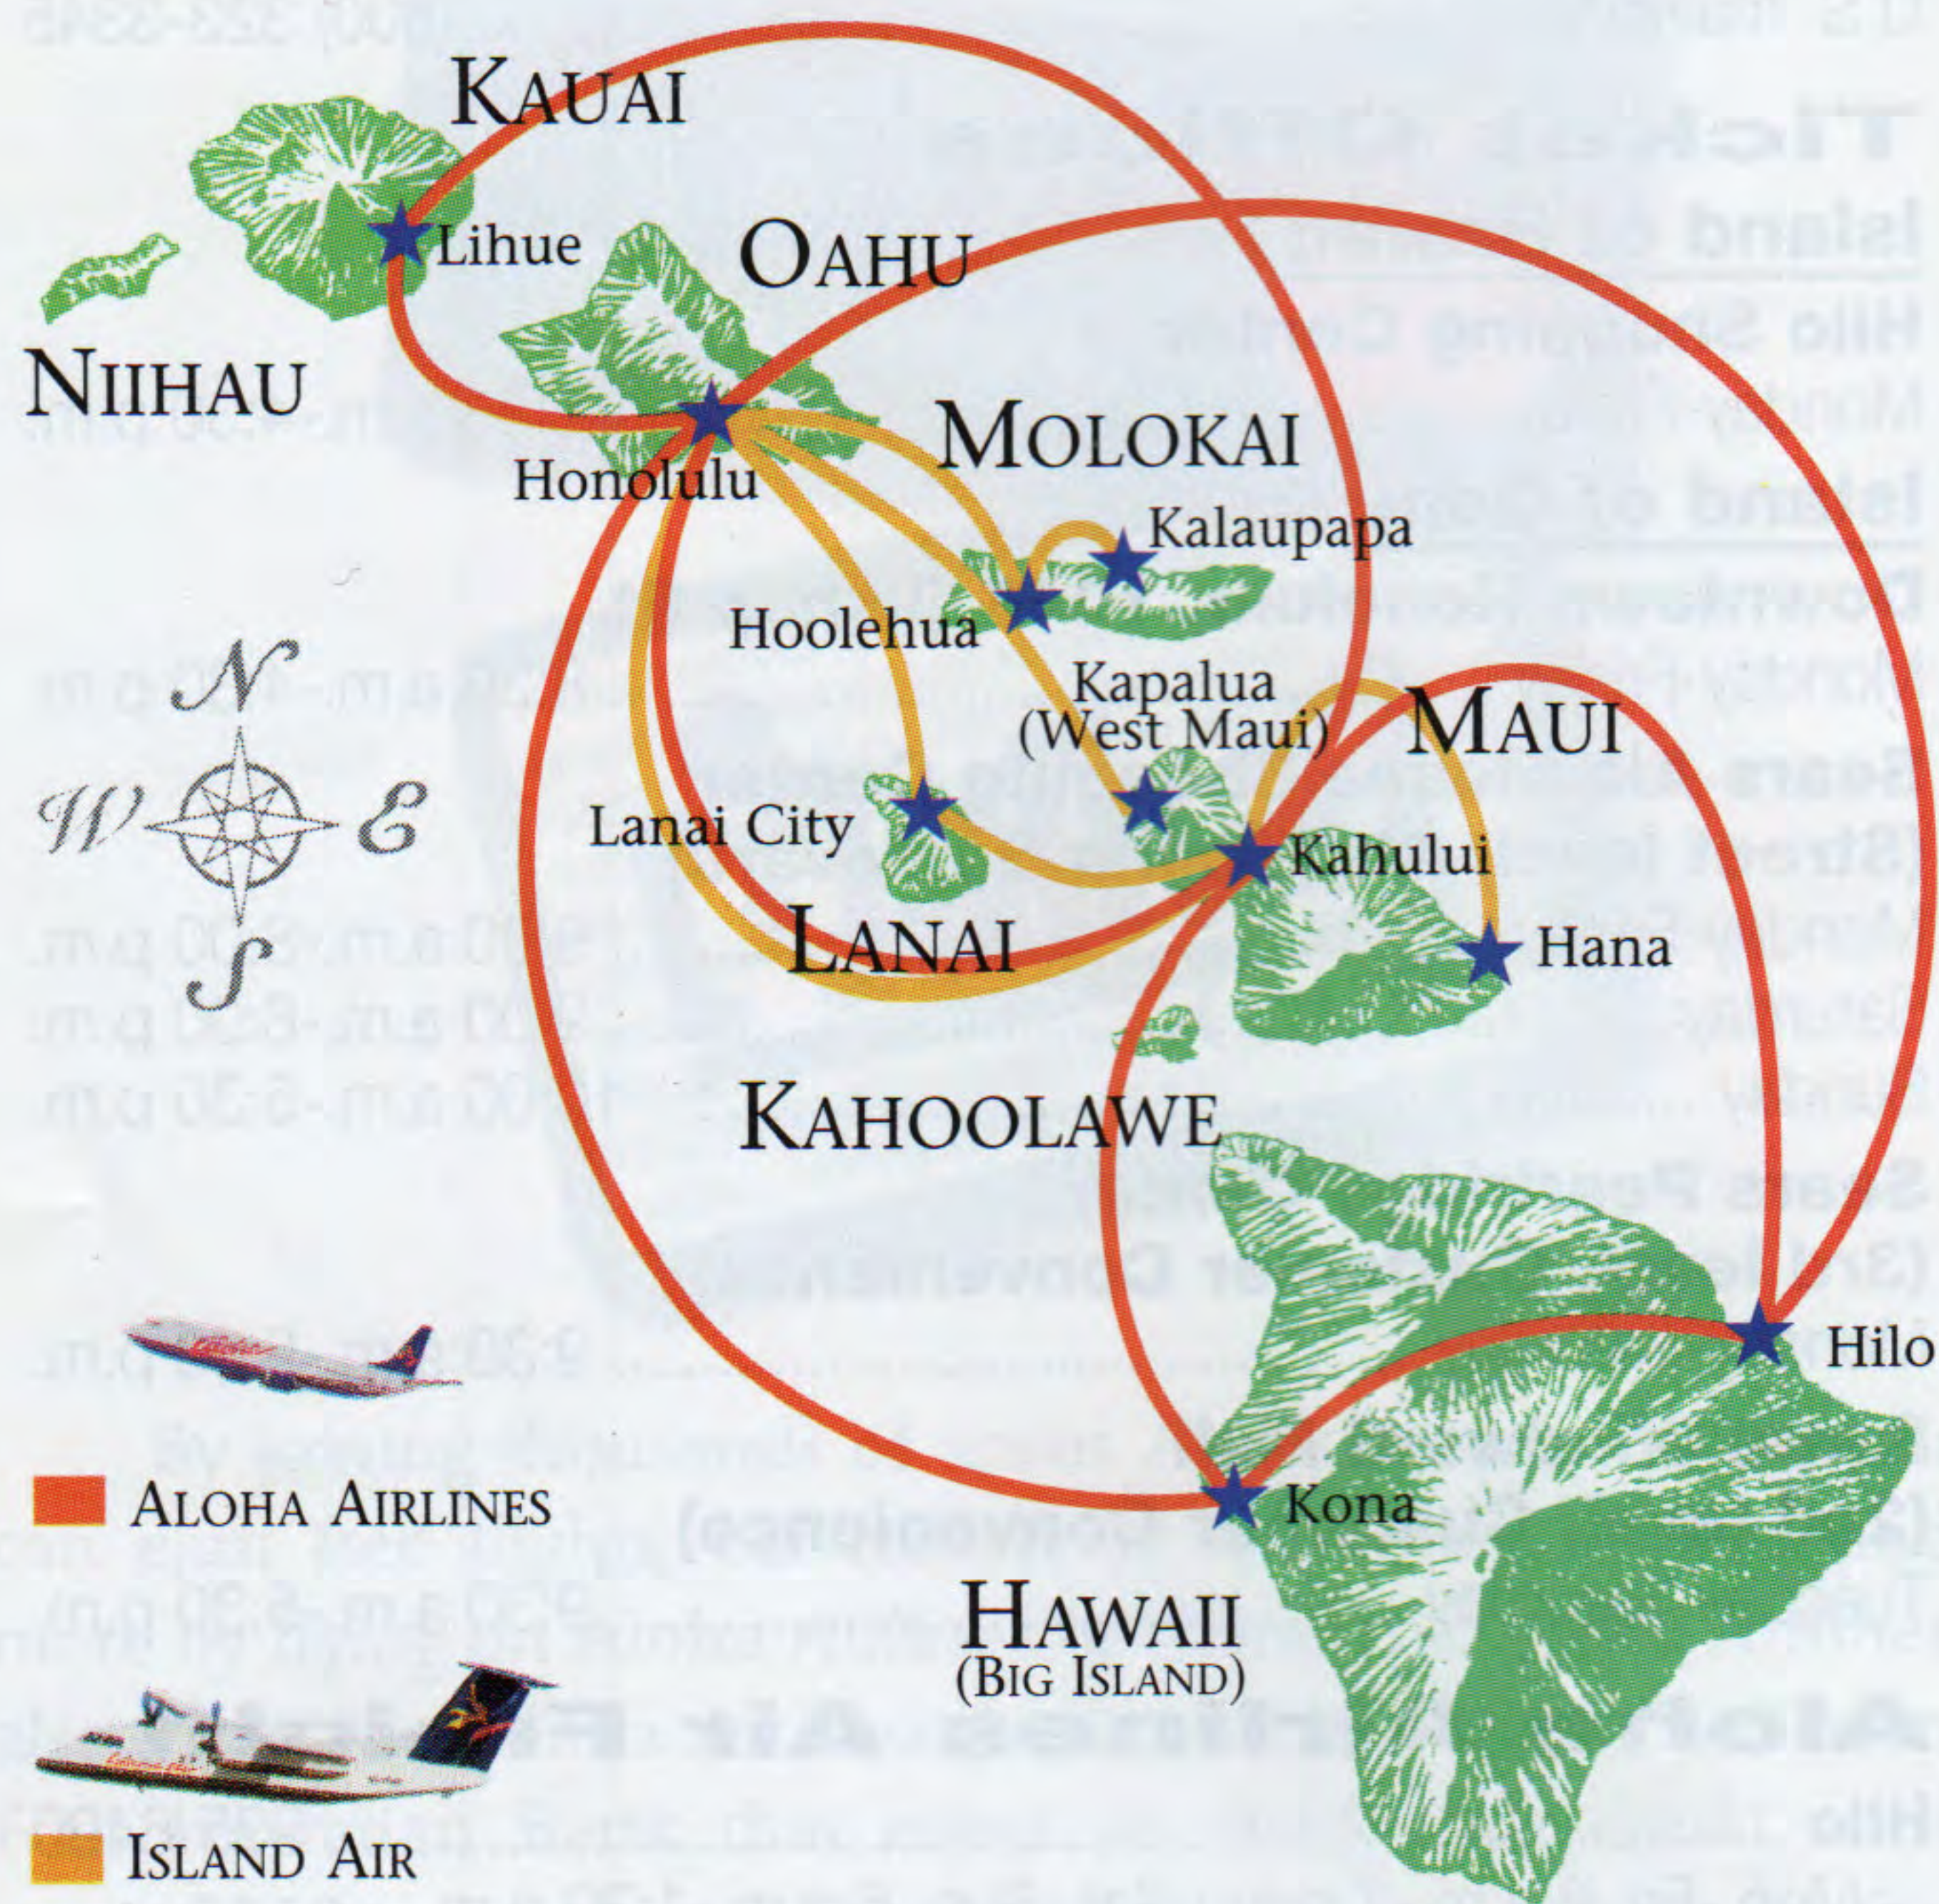

Contents

Reservations, ticket
offices, air freight,
phone numbers
3

Aloha Airlines
Timetable
5

Island Air Timetable
10

Aloha Airlines and
Island Air Route Map
4

United Airlines
Partnership Service
Timetable
13

About the cover:

The sheer majesty of the west coast of Maui, with the island of Molokai in the distance.

The cover was selected from the *Scenic Hawaii Series—Maui, the Valley Isle*, published by Island Heritage. This photo is also found in the Aloha Airlines 1997 Photographic Art Collection Calendar.

Photography by well-known Island photographer Ron Dahlquist.

Aloha

A I R L I N E S

TIMETABLE

HONOLULU ↔ HILO

HONOLULU→HILO				HILO→HONOLULU			
Leave	Arrive	Flt. No.	Stops	Leave	Arrive	Flt. No.	Stops
5:20a	6:09a	40		6:32a	7:20a	41	
6:25a	7:14a	404		7:40a	8:28a	31	
7:30a	8:19a	42		8:45a	10:15a	91	1
7:40a	9:14a	272	1	9:02a	9:50a	43	
7:50a	8:39a	108		9:25a	10:55a	231	1
8:15a	9:04a	44		9:40a	10:28a	45	
9:55a	10:44a	246		11:10a	11:58a	247	
11:30a	12:19p	290		12:42p	1:30p	291	
1:10p	1:59p	248		2:27p	3:15p	249	
2:05p	2:54p	294		3:22p	4:10p	295	
3:50p	4:39p	74		5:02p	5:50p	75	
4:20p	5:09p	68		5:35p	6:23p	77	
4:35p	6:05p	224	1	6:00p	6:48p	65	
4:45p	5:34p	64		6:30p	7:18p	47	
5:30p	6:19p	46		6:45p	8:15p	297	1
6:45p	7:34p	48		8:00p	8:48p	49	

HONOLULU ↔ KONA

HONOLULU→KONA				KONA→HONOLULU			
Leave	Arrive	Flt. No.	Stops	Leave	Arrive	Flt. No.	Stops
5:25a	6:05a	80		6:30a	7:10a	81	
6:20a	7:00a	82		7:25a	8:05a	85	
7:30a	9:03a	204	1	8:50a	9:30a	37	
7:45a	8:25a	36		9:27a	10:50a	207	1
8:40a	9:20a	288		9:45a	10:25a	103	
10:15a	10:55a	104		10:15a	10:55a	231	
10:50a	11:30a	90		11:20a	12:00n	109	
11:15a	11:55a	216		11:55a	12:35p	95	
11:20a	12:45p	28	1	12:20p	1:00p	83	
12:45p	1:25p	88		1:10p	1:50p	219	
1:00p	1:40p	92		1:55p	2:35p	235	
1:50p	2:30p	252		2:05p	3:33p	217	1
2:25p	3:05p	270		2:55p	3:35p	255	
3:10p	4:35p	112	1	3:30p	4:10p	271	
3:20p	4:00p	284		4:25p	5:05p	283	
4:35p	5:15p	96		5:00p	5:40p	97	
5:35p	6:15p	202		5:37p	7:03p	233	1
6:15p	6:55p	282		6:40p	7:20p	279	
7:20p	8:00p	86		7:20p	8:00p	289	
				8:25p	9:05p	87	

Hilo 935-5771   Kauai 245-3691   Kona 935-5771
Maui 244-9071   Oahu 484-1111