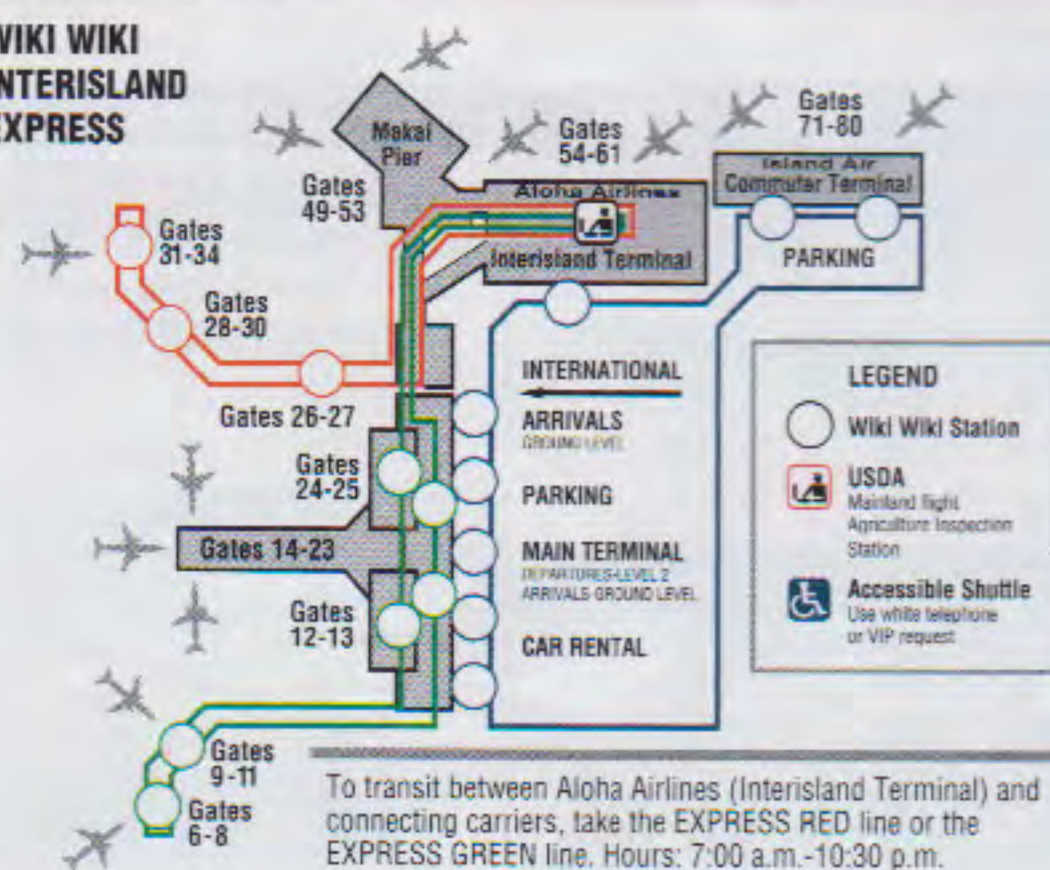

Check-in and boarding times—Passengers are **required** to have **completed** the check-in process at the departure airport **at least 30 minutes** prior to scheduled departure time. Passengers are requested to be at the boarding gate **at least 15 minutes** prior to scheduled departure time. Reservations are subject to cancellation and passengers may not be eligible for denied boarding compensation when these requirements are not met.

Carry-on baggage—Limited to items that will fit underneath the passenger's seat or in the overhead compartment. 1) Maximum size of 8 x 14 x 22 inches; 2) Maximum weight of 20 pounds; 3) Boogie boards, strollers, coolers with ice and guitars in hardsided cases are not permitted as carry-on baggage.

Checked baggage—Checked baggage should be locked. Regulations require name identification on the outside. Our liability for checked baggage is limited to $1,250 per passenger and excludes certain items. Never place money, cameras, fragile articles or valuable items such as medicines, keys, jewelry, passports or other important papers in luggage you plan to check.

Honolulu International Airport

WIKI WIKI INTERISLAND EXPRESS

To transit between Aloha Airlines (Interisland Terminal) and connecting carriers, take the EXPRESS RED line or the EXPRESS GREEN line. Hours: 7:00 a.m.-10:30 p.m.

To transit between Island Air (Commuter Terminal) and connecting carriers, take the WIKI WIKI BLUE line. Hours: 6:00 a.m.-10:30 p.m.

The Wiki Wiki bus routes and hours of service were obtained from and reproduced with the permission of the Airports Division, Department of Transportation, state of Hawai'i. This service is provided by the state of Hawai'i. Bus routes and hours of service are subject to

change without notice. Passengers in wheelchairs, or those requiring extra assistance, may use the Ka'a Kōkua Accessible Shuttle service upon request. Simply stop by any state of Hawai'i Visitor Information Booth or use a white courtesy phone.

Hilo 935-5771   Kauai 245-3691   Kona 935-5771
Maui 244-9071   Oahu 484-1111

Oahu 484-2222   Neighbor Islands (800) 652-6541
Continental U.S. (800) 323-3345