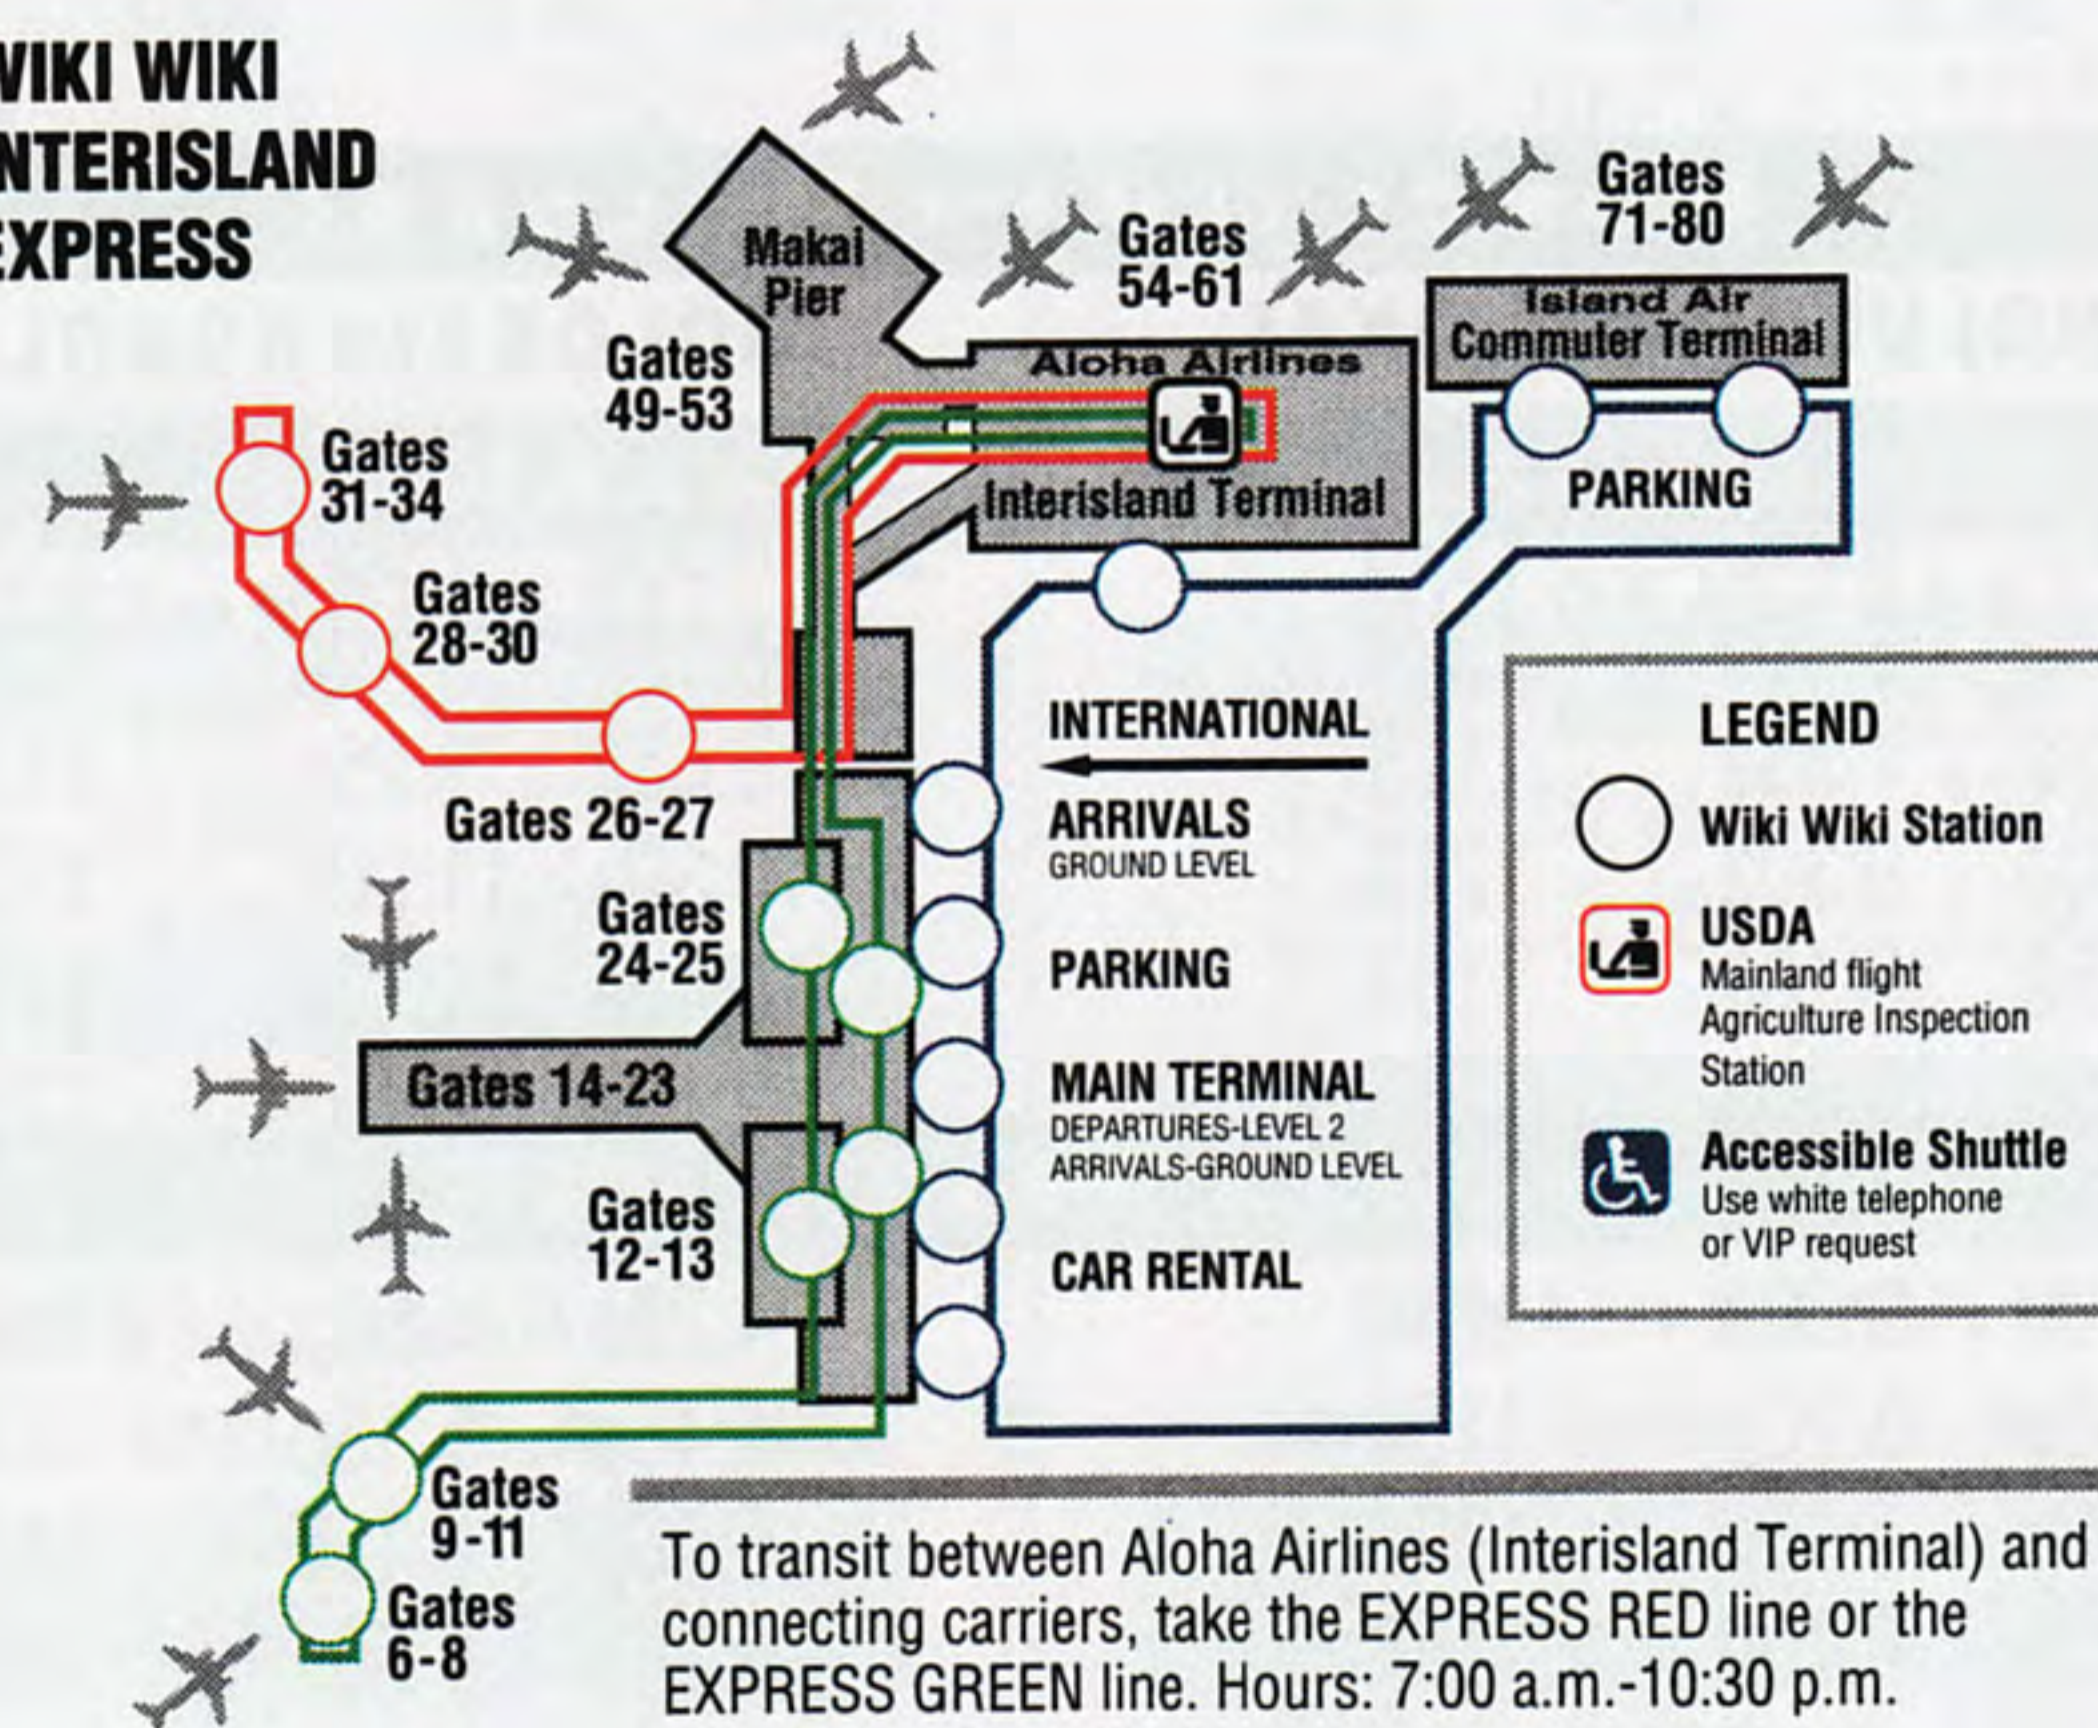

Honolulu International Airport

WIKI WIKI INTERISLAND EXPRESS

To transit between Aloha Airlines (Interisland Terminal) and connecting carriers, take the EXPRESS RED line or the EXPRESS GREEN line. Hours: 7:00 a.m.-10:30 p.m.

To transit between Island Air (Commuter Terminal) and connecting carriers, take the WIKI WIKI BLUE line. Hours: 6:00 a.m.-10:30 p.m.

The Wiki Wiki bus routes and hours of service were obtained from and reproduced with the permission of the Airports Division, Department of Transportation, state of Hawai'i. This service is provided by the state of Hawai'i. Bus routes and hours of service are subject to

change without notice. Passengers in wheelchairs, or those requiring extra assistance, may use the Ka'a Kōkua Accessible Shuttle service upon request. Simply stop by any state of Hawai'i Visitor Information Booth or use a white courtesy phone.

Hilo 935-5771   Kauai 245-3691   Kona 935-5771
Maui 244-9071   Oahu 484-1111

Oahu 484-2222   Neighbor Islands (800) 652-6541
Continental U.S. (800) 323-3345