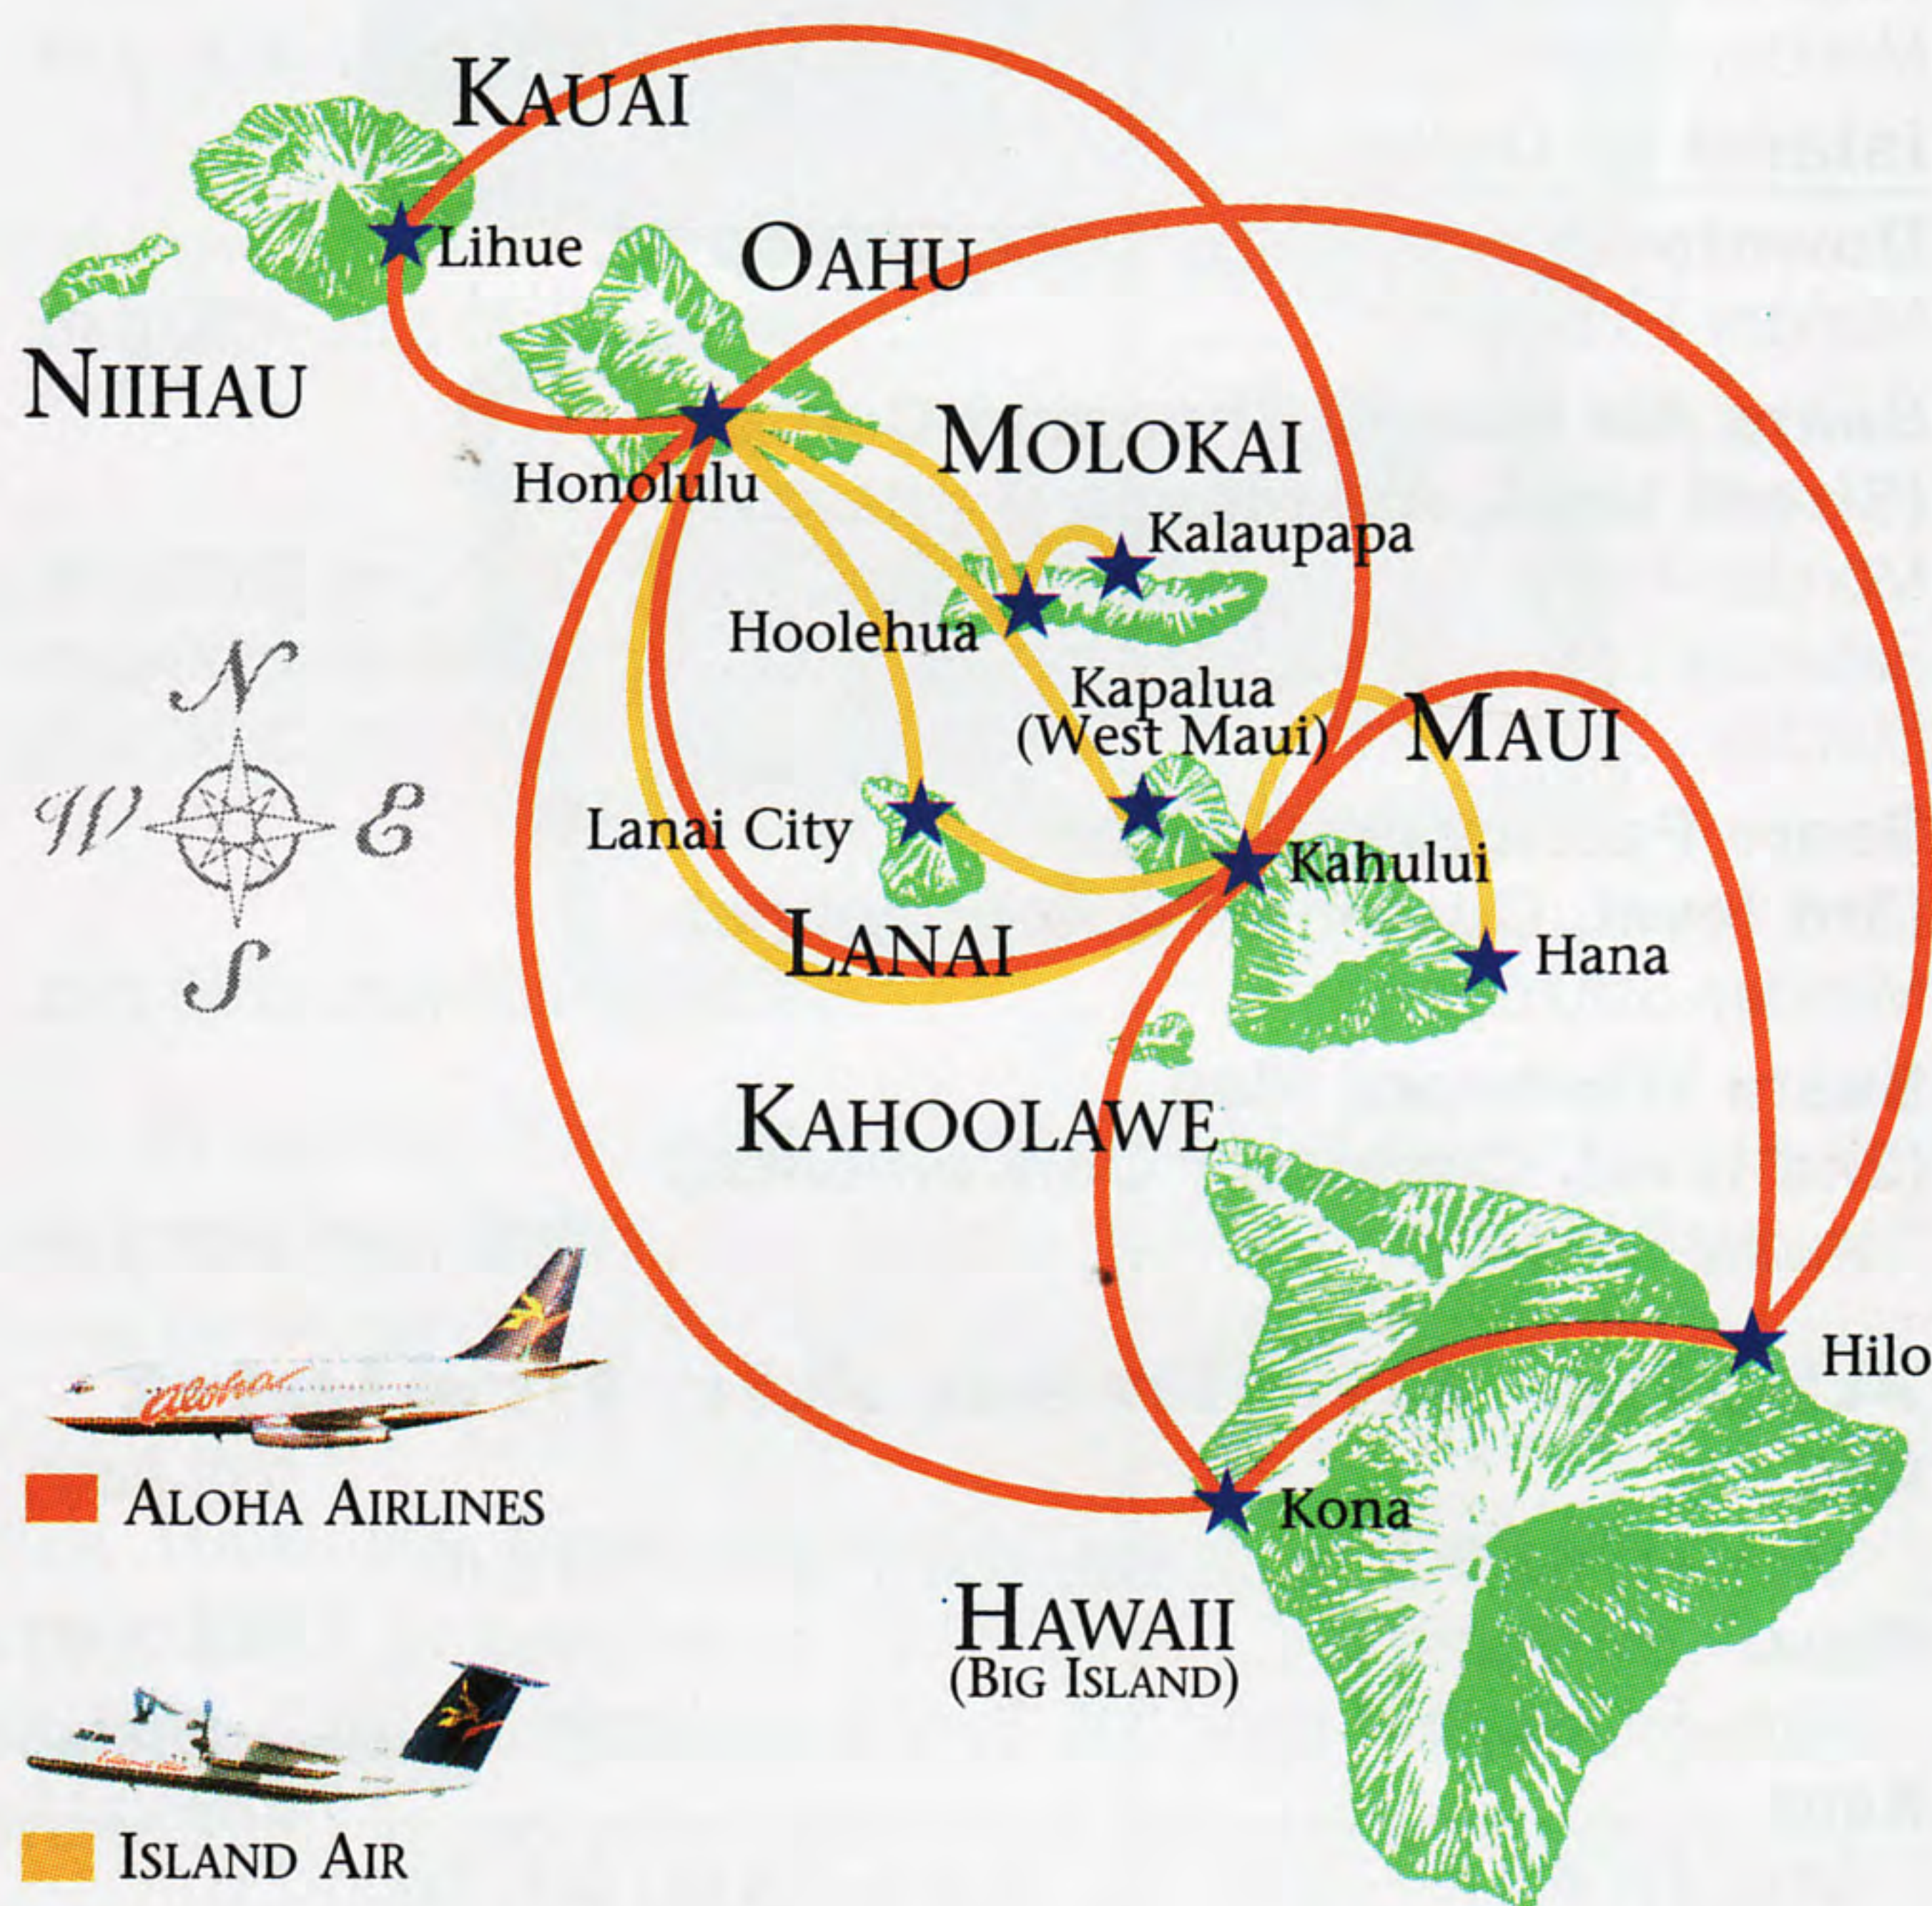

Oahu 836-4191

Mon.-Fri. 6 a.m.-9 p.m.; Sat.-Sun. 6 a.m.-5 p.m.

Telecommunication Device for the Deaf/All Flight Reservations

Oahu 486-9321

Neighbor Islands and U.S. mainland (800) 554-4833

Contents

Reservations, ticket
offices, air freight,
phone numbers
3

Aloha Airlines and
Island Air Route Map
4

Aloha Airlines
Timetable
5

Island Air Timetable
10

United Airlines
Partnership Service
Timetable
13

Aloha

A I R L I N E S

TIMETABLE

HONOLULU ↔ HILO

HONOLULU→HILO				HILO→HONOLULU			
Leave	Arrive	Flt. No.	Stops	Leave	Arrive	Flt. No.	Stops
5:20a	6:09a	40		6:32a	7:20a	41	
6:25a	7:14a	404		7:40a	8:28a	31	
7:30a	9:03a	272	1	8:45a	10:27a	91	1
7:30a	8:19a	42		9:02a	9:50a	43	
7:50a	8:39a	108		9:28a	10:15a	45	
8:20a	9:09a	44		9:30a	11:50a	29	2
9:55a	10:44a	246		11:10a	11:58a	247	
12:15p	1:04p	290		1:28p	2:15p	291	
1:15p	2:04p	248		2:27p	3:15p	249	
2:40p	3:29p	294		3:53p	4:40p	295	
3:55p	4:44p	74		5:08p	5:55p	75	
4:25p	5:14p	68		5:40p	6:27p	77	
4:50p	5:39p	64		6:03p	6:50p	65	
5:05p	6:35p	224	1	6:50p	7:37p	47	
5:35p	6:24p	46		7:00p	8:30p	297	1
6:55p	7:44p	48		8:10p	8:57p	49	