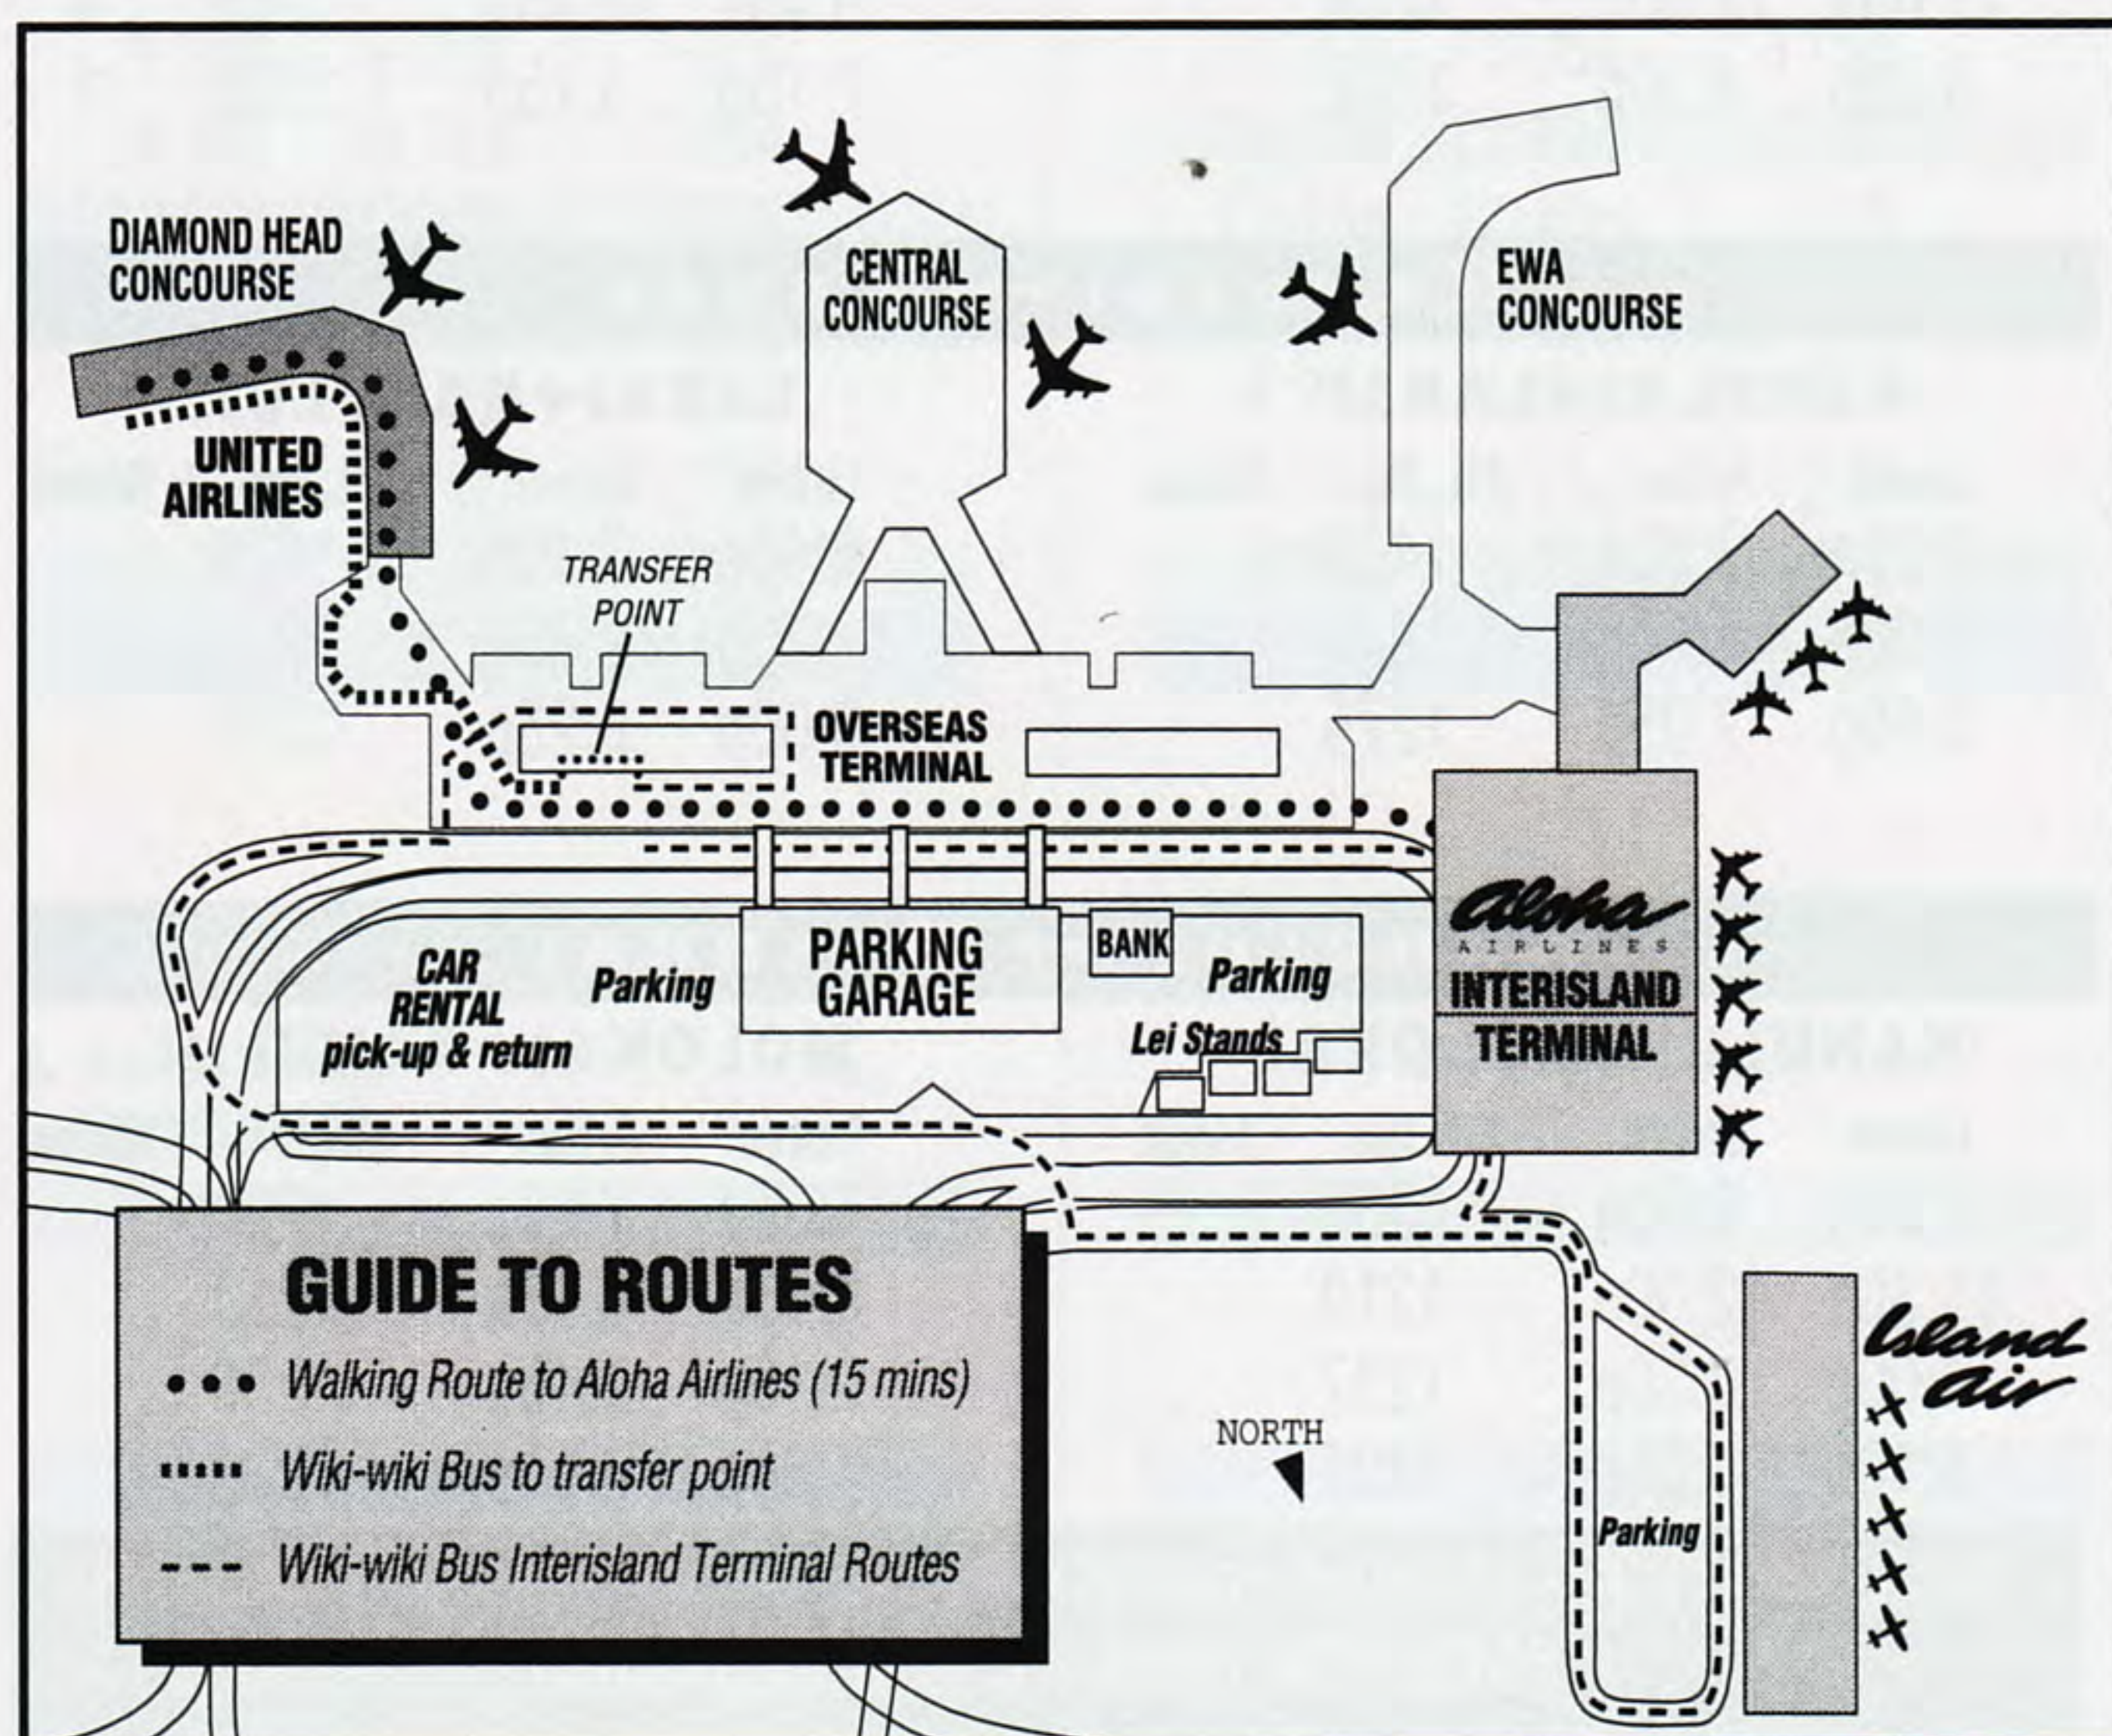

Check-in and boarding times

Passengers are **required** to have **completed** the check-in process at least **45** minutes prior to scheduled departure time. Due to limited size and capacity of the Twin Otter aircraft, Island Air requires a minimum of **15** minutes to make necessary mathematical calculations to ensure the aircraft is within safe limitations for weight and balance. To accept an additional passenger within less than **15** minutes of departure would require recalculation of our weight and balance, which would cause a delay for the other passengers on the flight. Reservations not claimed **15** minutes prior to scheduled departure time are subject to cancellation and passengers may not be eligible for denied boarding compensation when these requirements are not met.

Checked baggage

Checked baggage should be locked. Regulations require name identification on the outside. Liability for checked baggage is limited to $1,250 per passenger and excludes certain items. Do not place money, jewelry, electronic or camera equipment, or other expensive items in baggage that is to be checked. Free luggage allowance (including golf bags) is 44 pounds. Excess or oversized baggage will be handled for $10 per piece. Specialty items under 6 feet including bicycles, surfboards or pets will be handled for an additional fee. All excess baggage and specialty items will be accommodated on a **space available** basis.

Partnership Service from Aloha Airlines and United Airlines

TIMETABLE

Aloha Airlines is pleased to announce its **Partnership Service** in conjunction with United Airlines. Working as a team, Aloha and United have scheduled convenient connections in Honolulu to major U.S. mainland destinations as well as selected destinations in Asia. The following timetable shows our convenient **Partnership Service** routings between the Neighbor Islands and points served by United from Honolulu.

Interisland **Partnership Service** will be operated by Aloha Airlines as United Airlines flights and are designated by flight numbers in the 4000 to 4499 range. Within Hawaii, you will continue to fly on Aloha's modern Boeing 737-200 aircraft, and to arrive and depart from the Aloha terminal on all islands.

Flight reservations and ticketing information for all **Partnership Service** flights can be obtained by calling United Airlines at the following numbers: **domestic 800-241-6522, international 800-538-2929.**

Airport Check-in

Passengers flying on interisland **Partnership Service** flights must check in at Aloha Airlines airport counters. As a reminder, all baggage to be checked from Lihue, Kahului, Kona and Hilo through to a final destination outside Hawaii must first pass through agricultural inspection. Agricultural inspection stations are operated by the USDA in airport lobbies, near the Aloha Airlines ticket counters.

HILO, HAWAII ↔ CHICAGO

HILO→CHICAGO				CHICAGO→HILO			
Leave	Arrive	Flt. No.	Stops	Leave	Arrive	Flt. No.	Stops
1:28p	5:08a	◆4291/44	1	10:00a	4:44p	43/◆4274	1

HILO, HAWAII ↔ LOS ANGELES

HILO→LOS ANGELES				LOS ANGELES→HILO			
Leave	Arrive	Flt. No.	Stops	Leave	Arrive	Flt. No.	Stops
9:28a	8:47p	◆4245/52	1	8:30a	2:04p	53/◆4248	1
6:50p	5:11a	◆4257/54	1	11:35a	4:44p	55/◆4274	1
6:50p	6:04a	◆4257/56	1	2:00p	7:44p	57/◆4258	1

HILO, HAWAII ↔ OSAKA

HILO→OSAKA				OSAKA→HILO			
Leave	Arrive	Flt. No.	Stops	Leave	Arrive	Flt. No.	Stops
11:10a	5:00p	◆4247/825	1	6:35p	10:44a	824/◆4246	1

HILO, HAWAII ↔ SAN FRANCISCO

HILO→SAN FRANCISCO				SAN FRANCISCO→HILO			
Leave	Arrive	Flt. No.	Stops	Leave	Arrive	Flt. No.	Stops
7:40a	5:44p	◆4251/58	1	8:55a	2:04p	825/◆4248	1
9:28a	8:16p	◆4245/60	1	11:40a	4:44p	59/◆4274	1
6:50p	4:44a	◆4257/62	1	2:10p	7:44p	61/◆4258	1
6:50p	5:25a	◆4257/64	1				

HILO, HAWAII ↔ TOKYO, NARITA AIRPORT

HILO→NARITA AIRPORT				NARITA AIRPORT→HILO			
Leave	Arrive	Flt. No.	Stops	Leave	Arrive	Flt. No.	Stops
6:32a	12:00n	◆4241/827	1	9:25p	1:04p	123/◆4290	1

◆ Flight operated by Aloha Airlines as a United Airlines flight.

Domestic flights: 800-241-6522
International flights: 800-538-2929