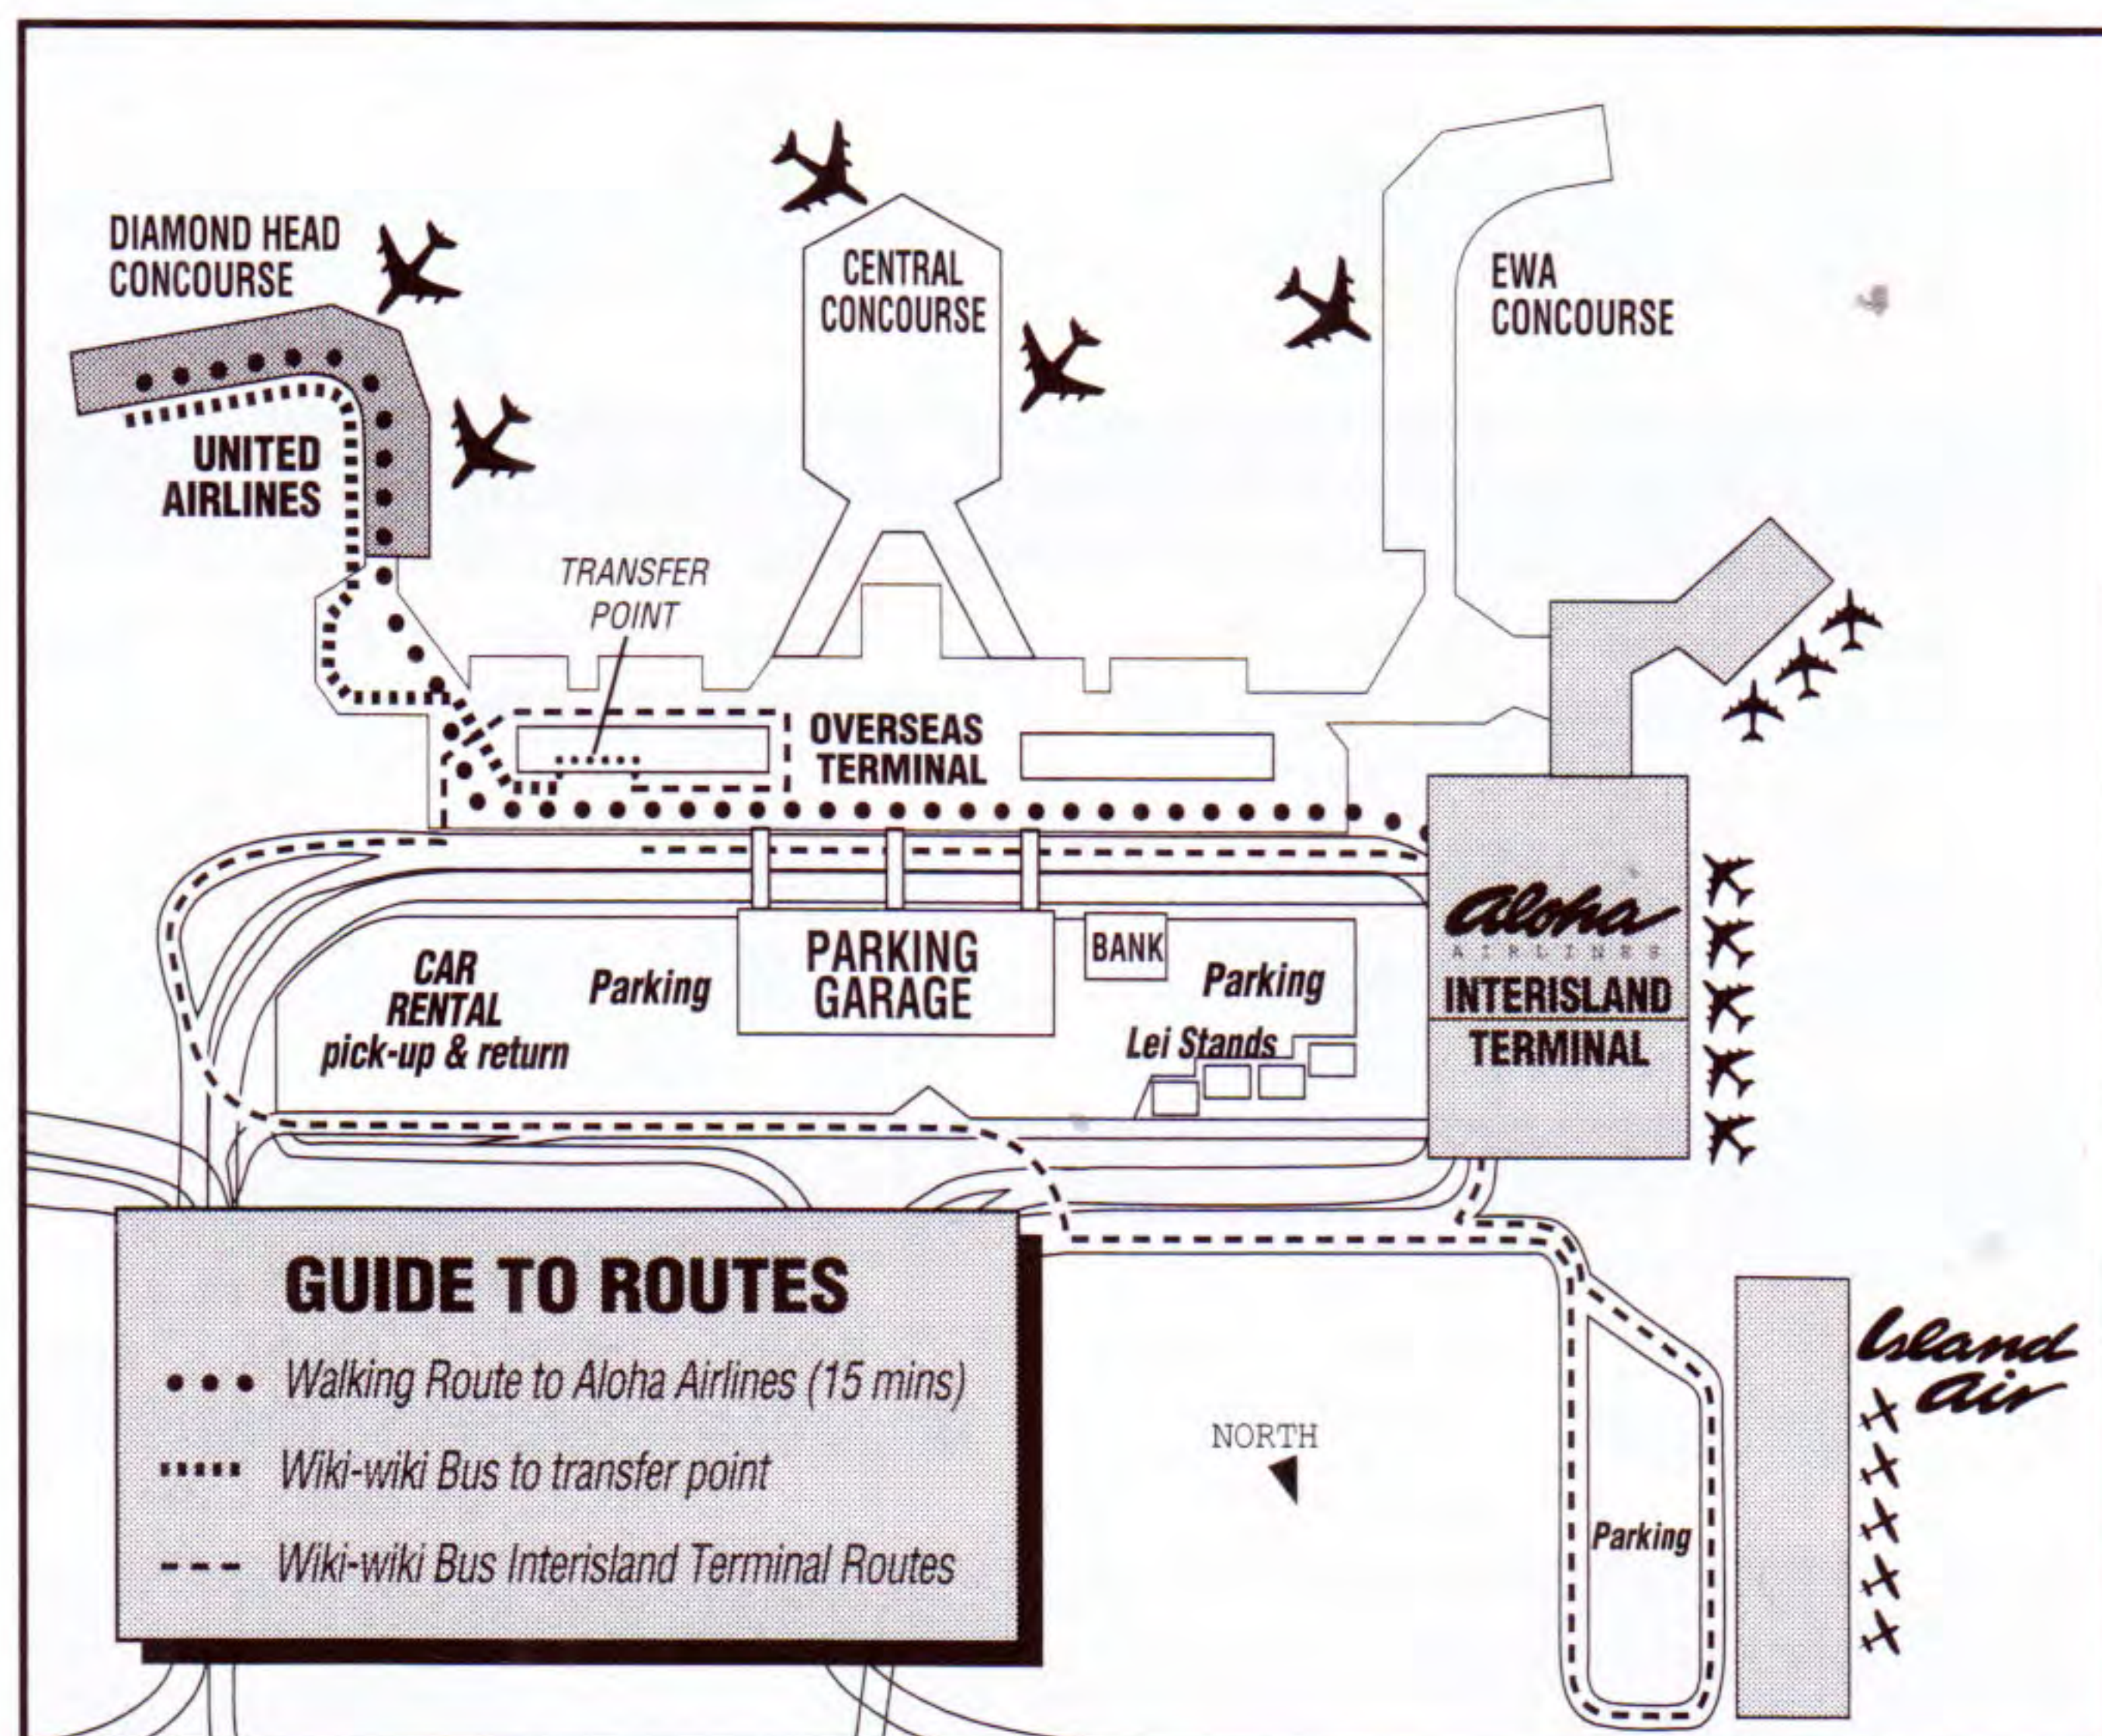

Check-in and boarding times

Passengers are **required** to have **completed** the check-in process at least **45** minutes prior to scheduled departure time. Due to limited size and capacity of the Twin Otter aircraft, Island Air requires a minimum of **15** minutes to make necessary mathematical calculations to ensure the aircraft is within safe limitations for weight and balance. To accept an additional passenger within less than **15** minutes of departure would require recalculation of our weight and balance, which would cause a delay for the other passengers on the flight. Reservations not claimed **15** minutes prior to scheduled departure time are subject to cancellation and passengers may not be eligible for denied boarding compensation when these requirements are not met.

Checked baggage

Checked baggage should be locked. Regulations require name identification on the outside. Liability for checked baggage is limited to $1,250 per passenger and excludes certain items. Do not place money, jewelry, electronic or camera equipment, or other expensive items in baggage that is to be checked. Free luggage allowance (including golf bags) is 44 pounds. Excess or oversized baggage will be handled for $10 per piece. Specialty items under 6 feet including bicycles, surfboards or pets will be handled for an additional fee. All excess baggage and specialty items will be accommodated on a **space available** basis.

Partnership Service from Aloha Airlines and United Airlines

TIMETABLE

Aloha Airlines is pleased to announce its **Partnership Service** in conjunction with United Airlines. Working as a team, Aloha and United have scheduled convenient connections in Honolulu to major U.S. mainland destinations as well as selected destinations in Asia. The following timetable shows our convenient **Partnership Service** routings between the Neighbor Islands and points served by United from Honolulu.

Interisland **Partnership Service** will be operated by Aloha Airlines as United Airlines flights and are designated by flight numbers in the 4000 to 4499 range. Within Hawaii, you will continue to fly on Aloha's modern Boeing 737-200 aircraft, and to arrive and depart from the Aloha terminal on all islands.

Flight reservations and ticketing information for all **Partnership Service** flights can be obtained by calling United Airlines at the following numbers: **domestic 800-241-6522, international 800-538-2929.**

Airport Check-in

Passengers flying on interisland **Partnership Service** flights must check in at Aloha Airlines airport counters. As a reminder, all baggage to be checked from Lihue, Kahului, Kona and Hilo through to a final destination outside Hawaii must first pass through agricultural inspection. Agricultural inspection stations are operated by the USDA in airport lobbies, near the Aloha Airlines ticket counters.

HILO, HAWAII ↔ CHICAGO

HILO → CHICAGO				CHICAGO → HILO			
Leave	Arrive	Flt. No.	Stops	Leave	Arrive	Flt. No.	Stops
1:28p	5:08a	◆4291/44	1	10:00a	4:44p	43/◆4274	1

HILO, HAWAII ↔ LOS ANGELES

HILO → LOS ANGELES				LOS ANGELES → HILO			
Leave	Arrive	Flt. No.	Stops	Leave	Arrive	Flt. No.	Stops
9:28a	8:47p	◆4245/52	1	8:30a	2:04p	53/◆4248	1
6:45p	5:11a	◆4257/54	1	11:45a	4:44p	55/◆4274	1
6:50p	6:04a	◆4257/56	1				

HILO, HAWAII ↔ OSAKA

HILO → OSAKA				OSAKA → HILO			
Leave	Arrive	Flt. No.	Stops	Leave	Arrive	Flt. No.	Stops
11:10a	5:00p	◆4247/825	1	7:00p	10:44a	824/◆4246	1

HILO, HAWAII ↔ SAN FRANCISCO

HILO → SAN FRANCISCO				SAN FRANCISCO → HILO			
Leave	Arrive	Flt. No.	Stops	Leave	Arrive	Flt. No.	Stops
7:40a	5:48p	◆4251/58	1	9:15a	2:04p	825/◆4248	1
9:28a	8:15p	◆4245/60	1	11:40a	4:44p	59/◆4274	1
6:45p	4:52a	◆4257/62	1	2:10p	7:44p	61/◆4258	1
6:50p	5:25a	◆4257/64	1				

HILO, HAWAII ↔ TOKYO, NARITA AIRPORT

HILO → NARITA AIRPORT				NARITA AIRPORT → HILO			
Leave	Arrive	Flt. No.	Stops	Leave	Arrive	Flt. No.	Stops
7:40a	12:45p	◆4251/827	1	8:00p	1:04p	826/◆4290	1

◆ Flight operated by Aloha Airlines as a United Airlines flight.

Domestic flights: 800-241-6522
International flights: 800-538-2929