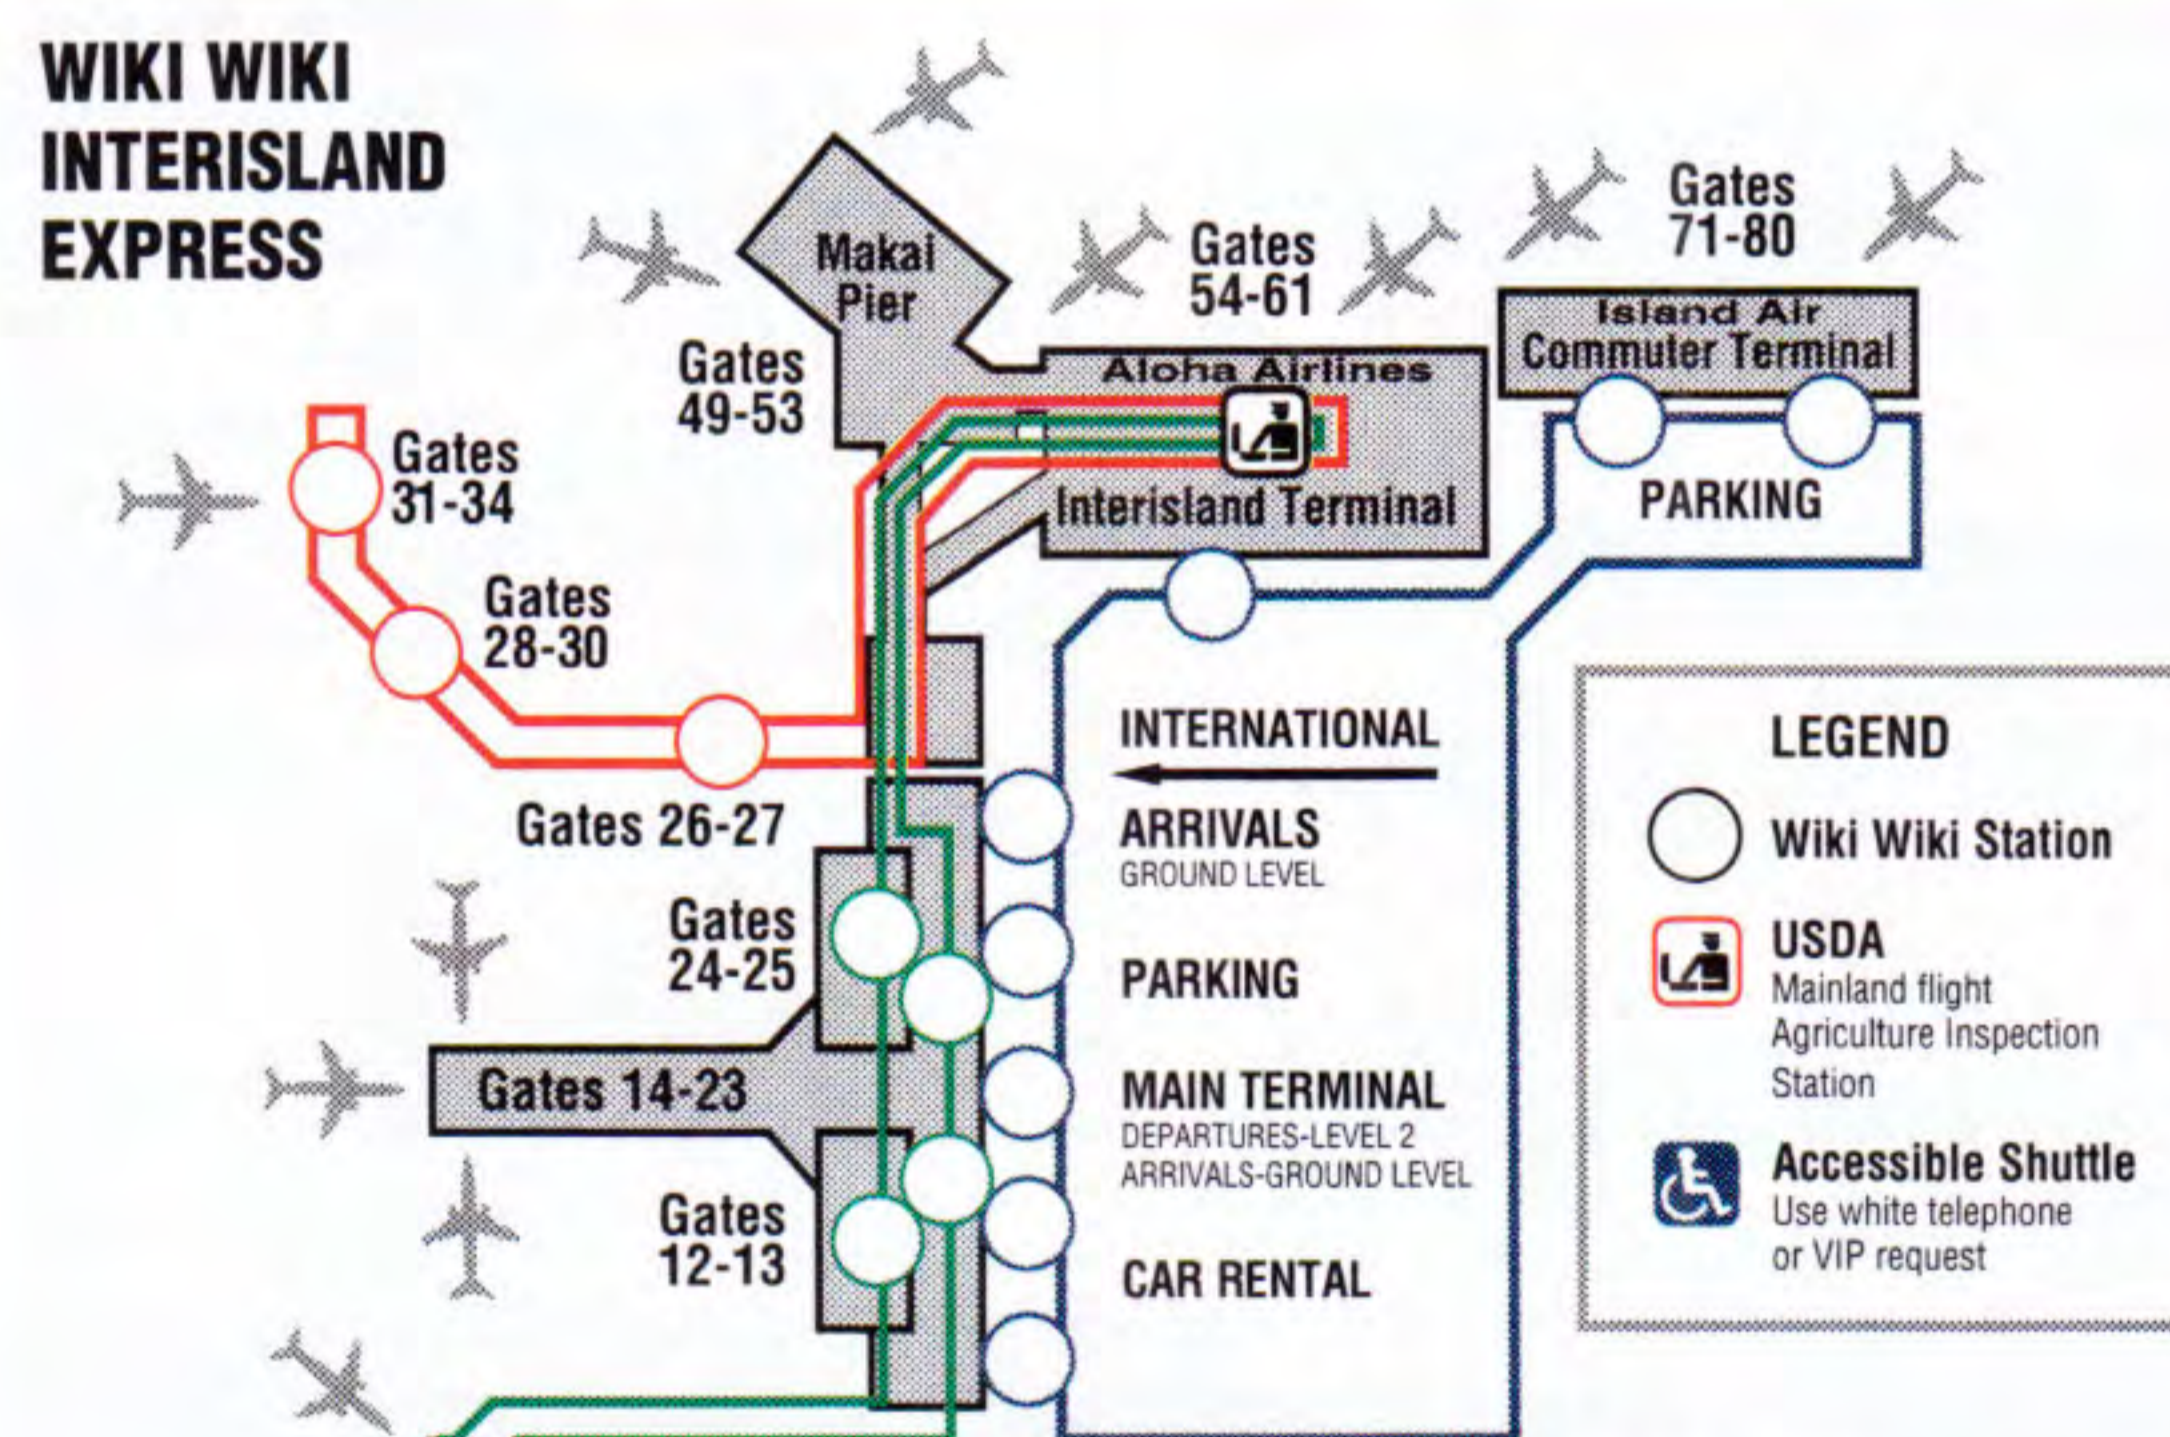

Honolulu International Airport

To transit between Aloha Airlines (Interisland Terminal) and connecting carriers, take the EXPRESS RED line or the EXPRESS GREEN line. Hours: 7:00 a.m.-10:30 p.m.

To transit between Island Air (Commuter Terminal) and connecting carriers, take the WIKI WIKI BLUE line. Hours: 6:00 a.m.-10:30 p.m.

The Wiki Wiki bus routes and hours of service were obtained from and reproduced with the permission of the Airports Division, Department of Transportation, state of Hawai'i. This service is provided by the state of Hawai'i. Bus routes and hours of service are subject to

change without notice. Passengers in wheelchairs, or those requiring extra assistance, may use the Ka'a Kōkua Accessible Shuttle service upon request. Simply stop by any state of Hawai'i Visitor Information Booth or use a white courtesy phone.

Oahu 484-2222   Neighbor Islands (800) 652-6541
Continental U.S. (800) 323-3345