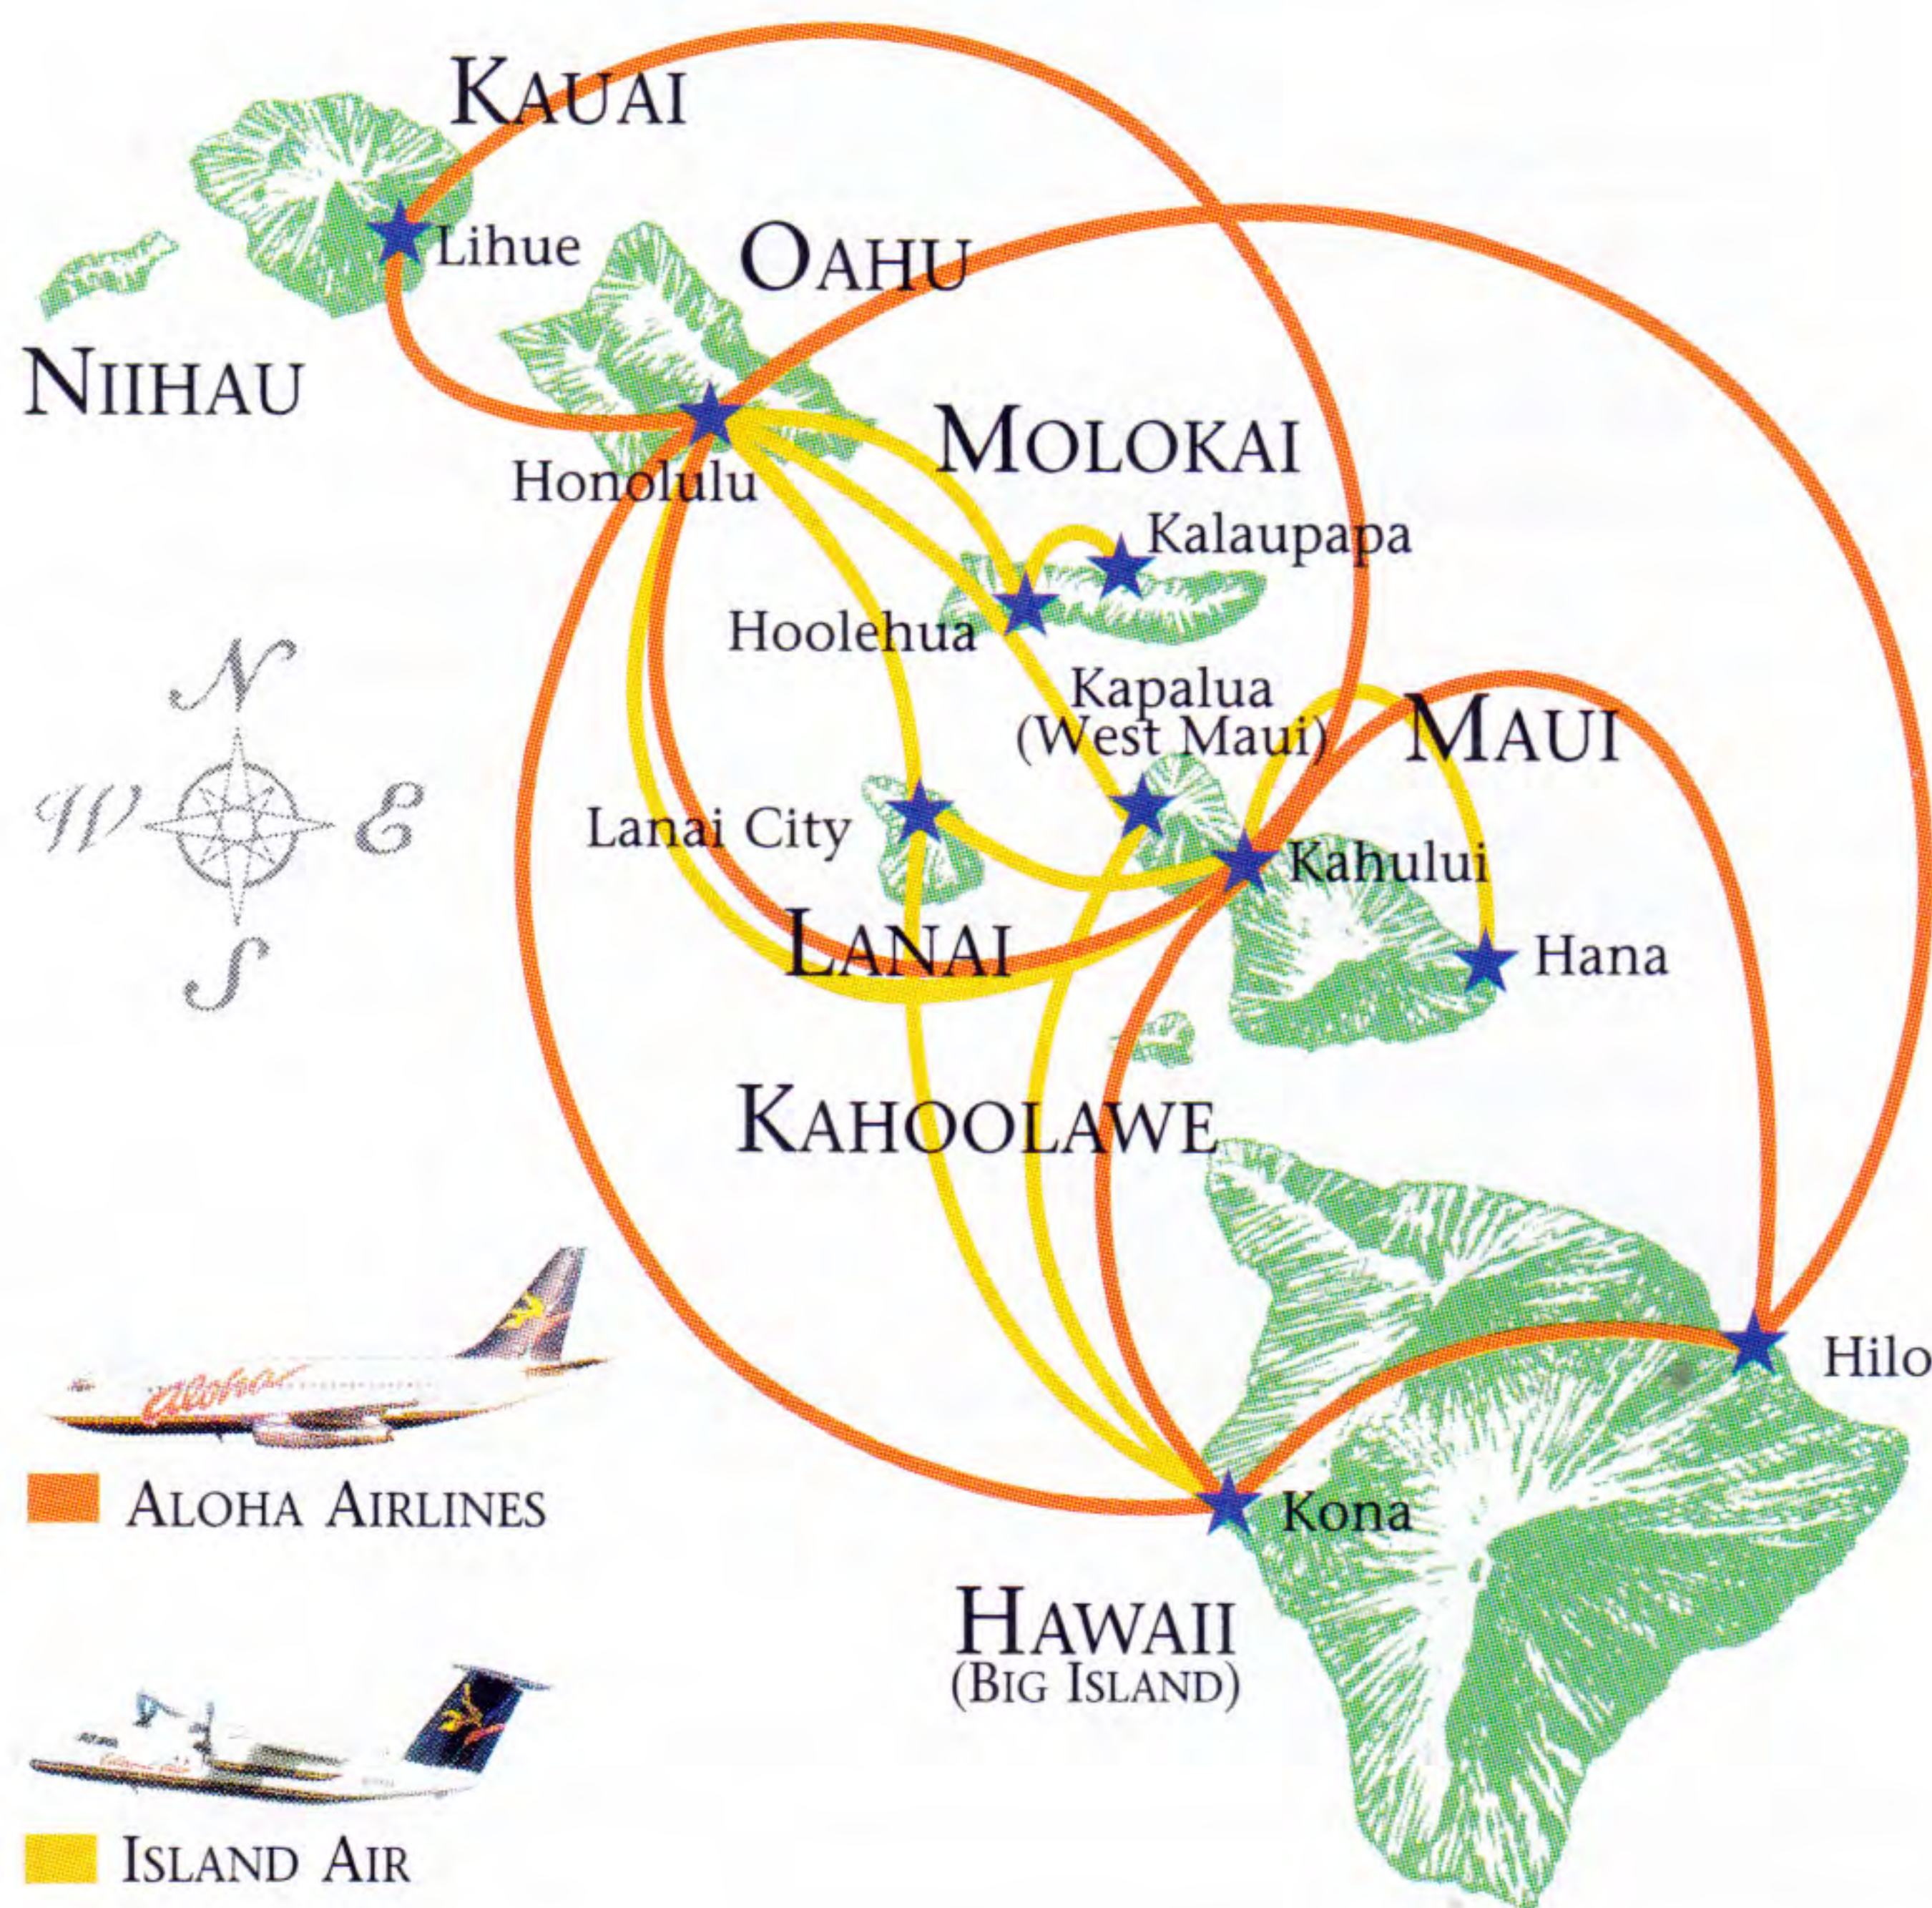

Never worry about high priced airport parking again. At PROPARK's Park 'n Fly you're just minutes from the airport. Our shuttle will whisk you to and from the airport. No hassles. No stress. Just fast, convenient 24 hour secure parking.

Telecommunication Device for the Deaf/All Flight Reservations
Oahu 486-9321
Neighbor Islands and U.S. mainland (800) 554-4833

Contents

Reservations, ticket
offices, air freight,
phone numbers
3

Aloha Airlines and
Island Air Route Map
4

Aloha Airlines
Timetable
5

Island Air Timetable
10

United Airlines
Partnership Service
Timetable
13

Aloha

A I R L I N E S

TIMETABLE

HONOLULU ↔ HILO

HONOLULU→HILO				HILO→HONOLULU			
Leave	Arrive	Flt. No.	Stops	Leave	Arrive	Flt. No.	Stops
5:20a	6:09a	40		6:32a	7:20a	41	
6:25a	7:14a	404		7:40a	8:28a	31	
7:30a	9:03a	272	1	8:45a	10:27a	91	1
7:30a	8:19a	42		9:02a	9:50a	43	
7:50a	8:39a	108		9:28a	10:15a	45	
8:20a	9:09a	44		9:30a	11:50a	29	2
9:55a	10:44a	246		11:10a	11:58a	247	
12:15p	1:04p	290		1:28p	2:15p	291	
1:15p	2:04p	248		2:27p	3:15p	249	
2:40p	3:29p	294		3:53p	4:40p	295	
3:55p	4:44p	74		5:08p	5:55p	75	
4:25p	5:14p	68		5:40p	6:27p	77	
4:50p	5:39p	64		6:03p	6:50p	65	
5:10p	6:40p	224	1	6:50p	7:37p	47	
5:35p	6:24p	46		7:05p	8:37p	297	1
6:55p	7:44p	48		8:10p	8:57p	49	