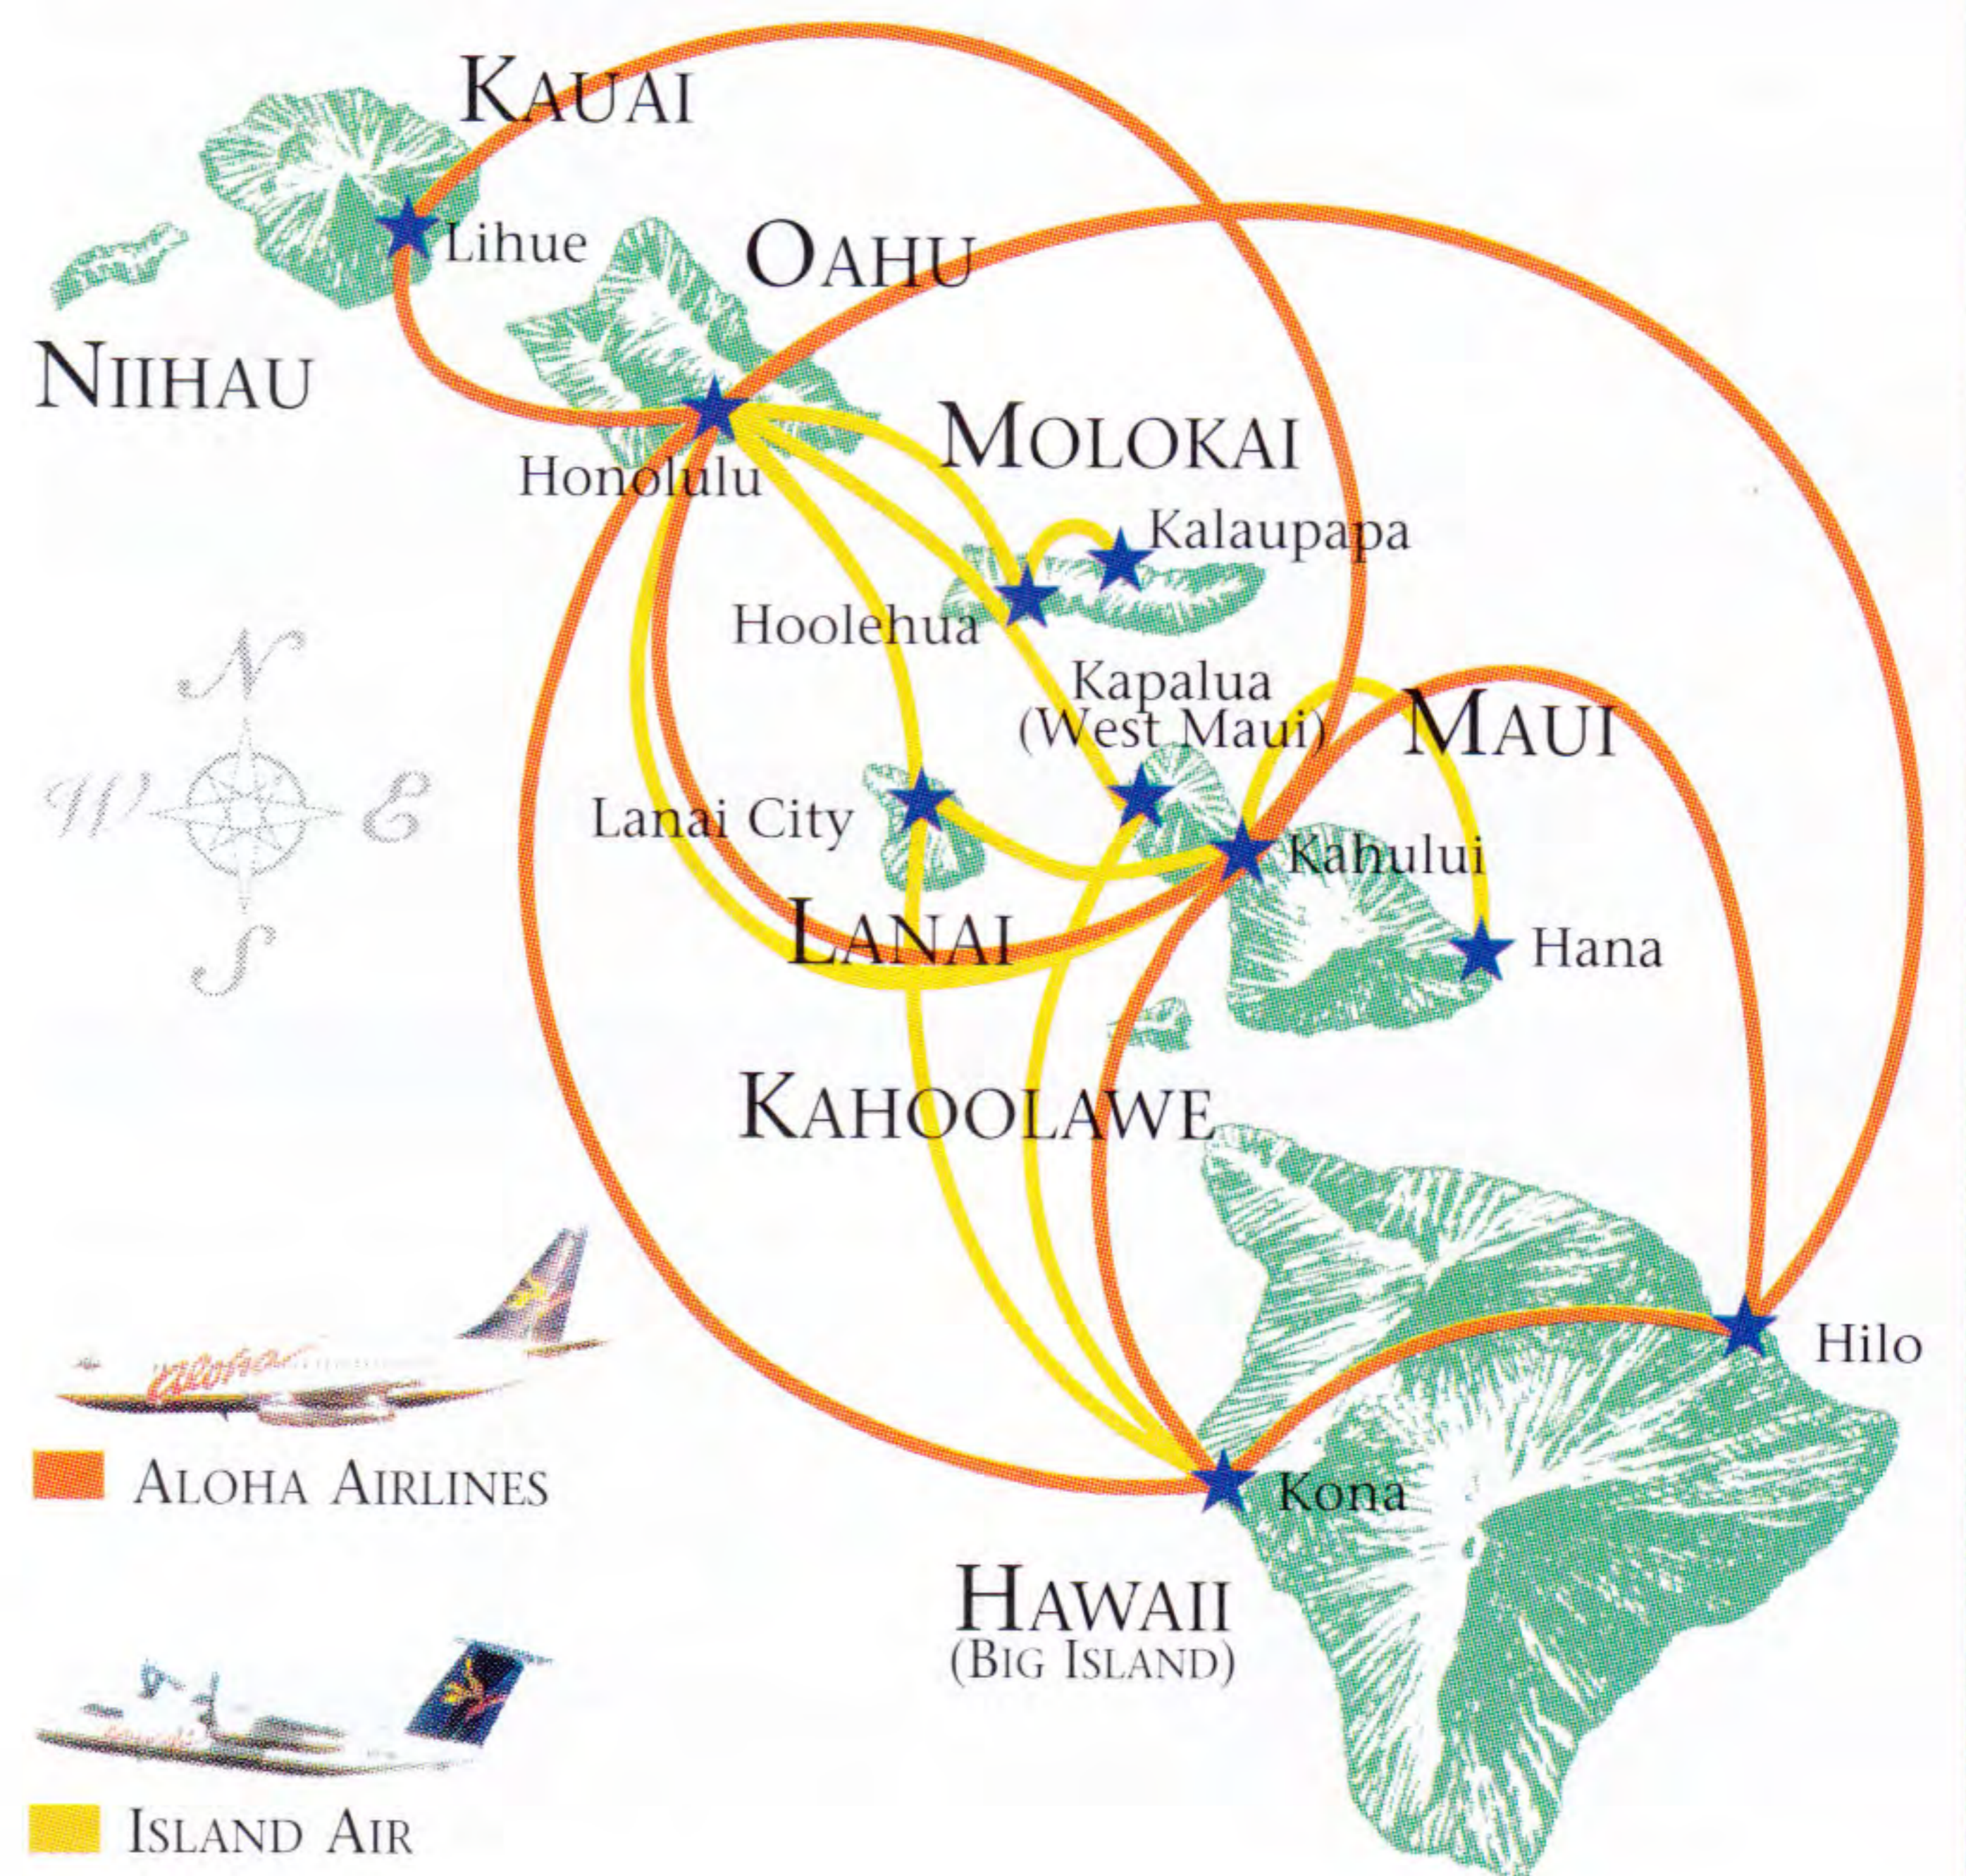

Hilo 935-5771   Kauai 245-3691   Kona 935-5771
Maui 244-9071   Oahu 484-1111