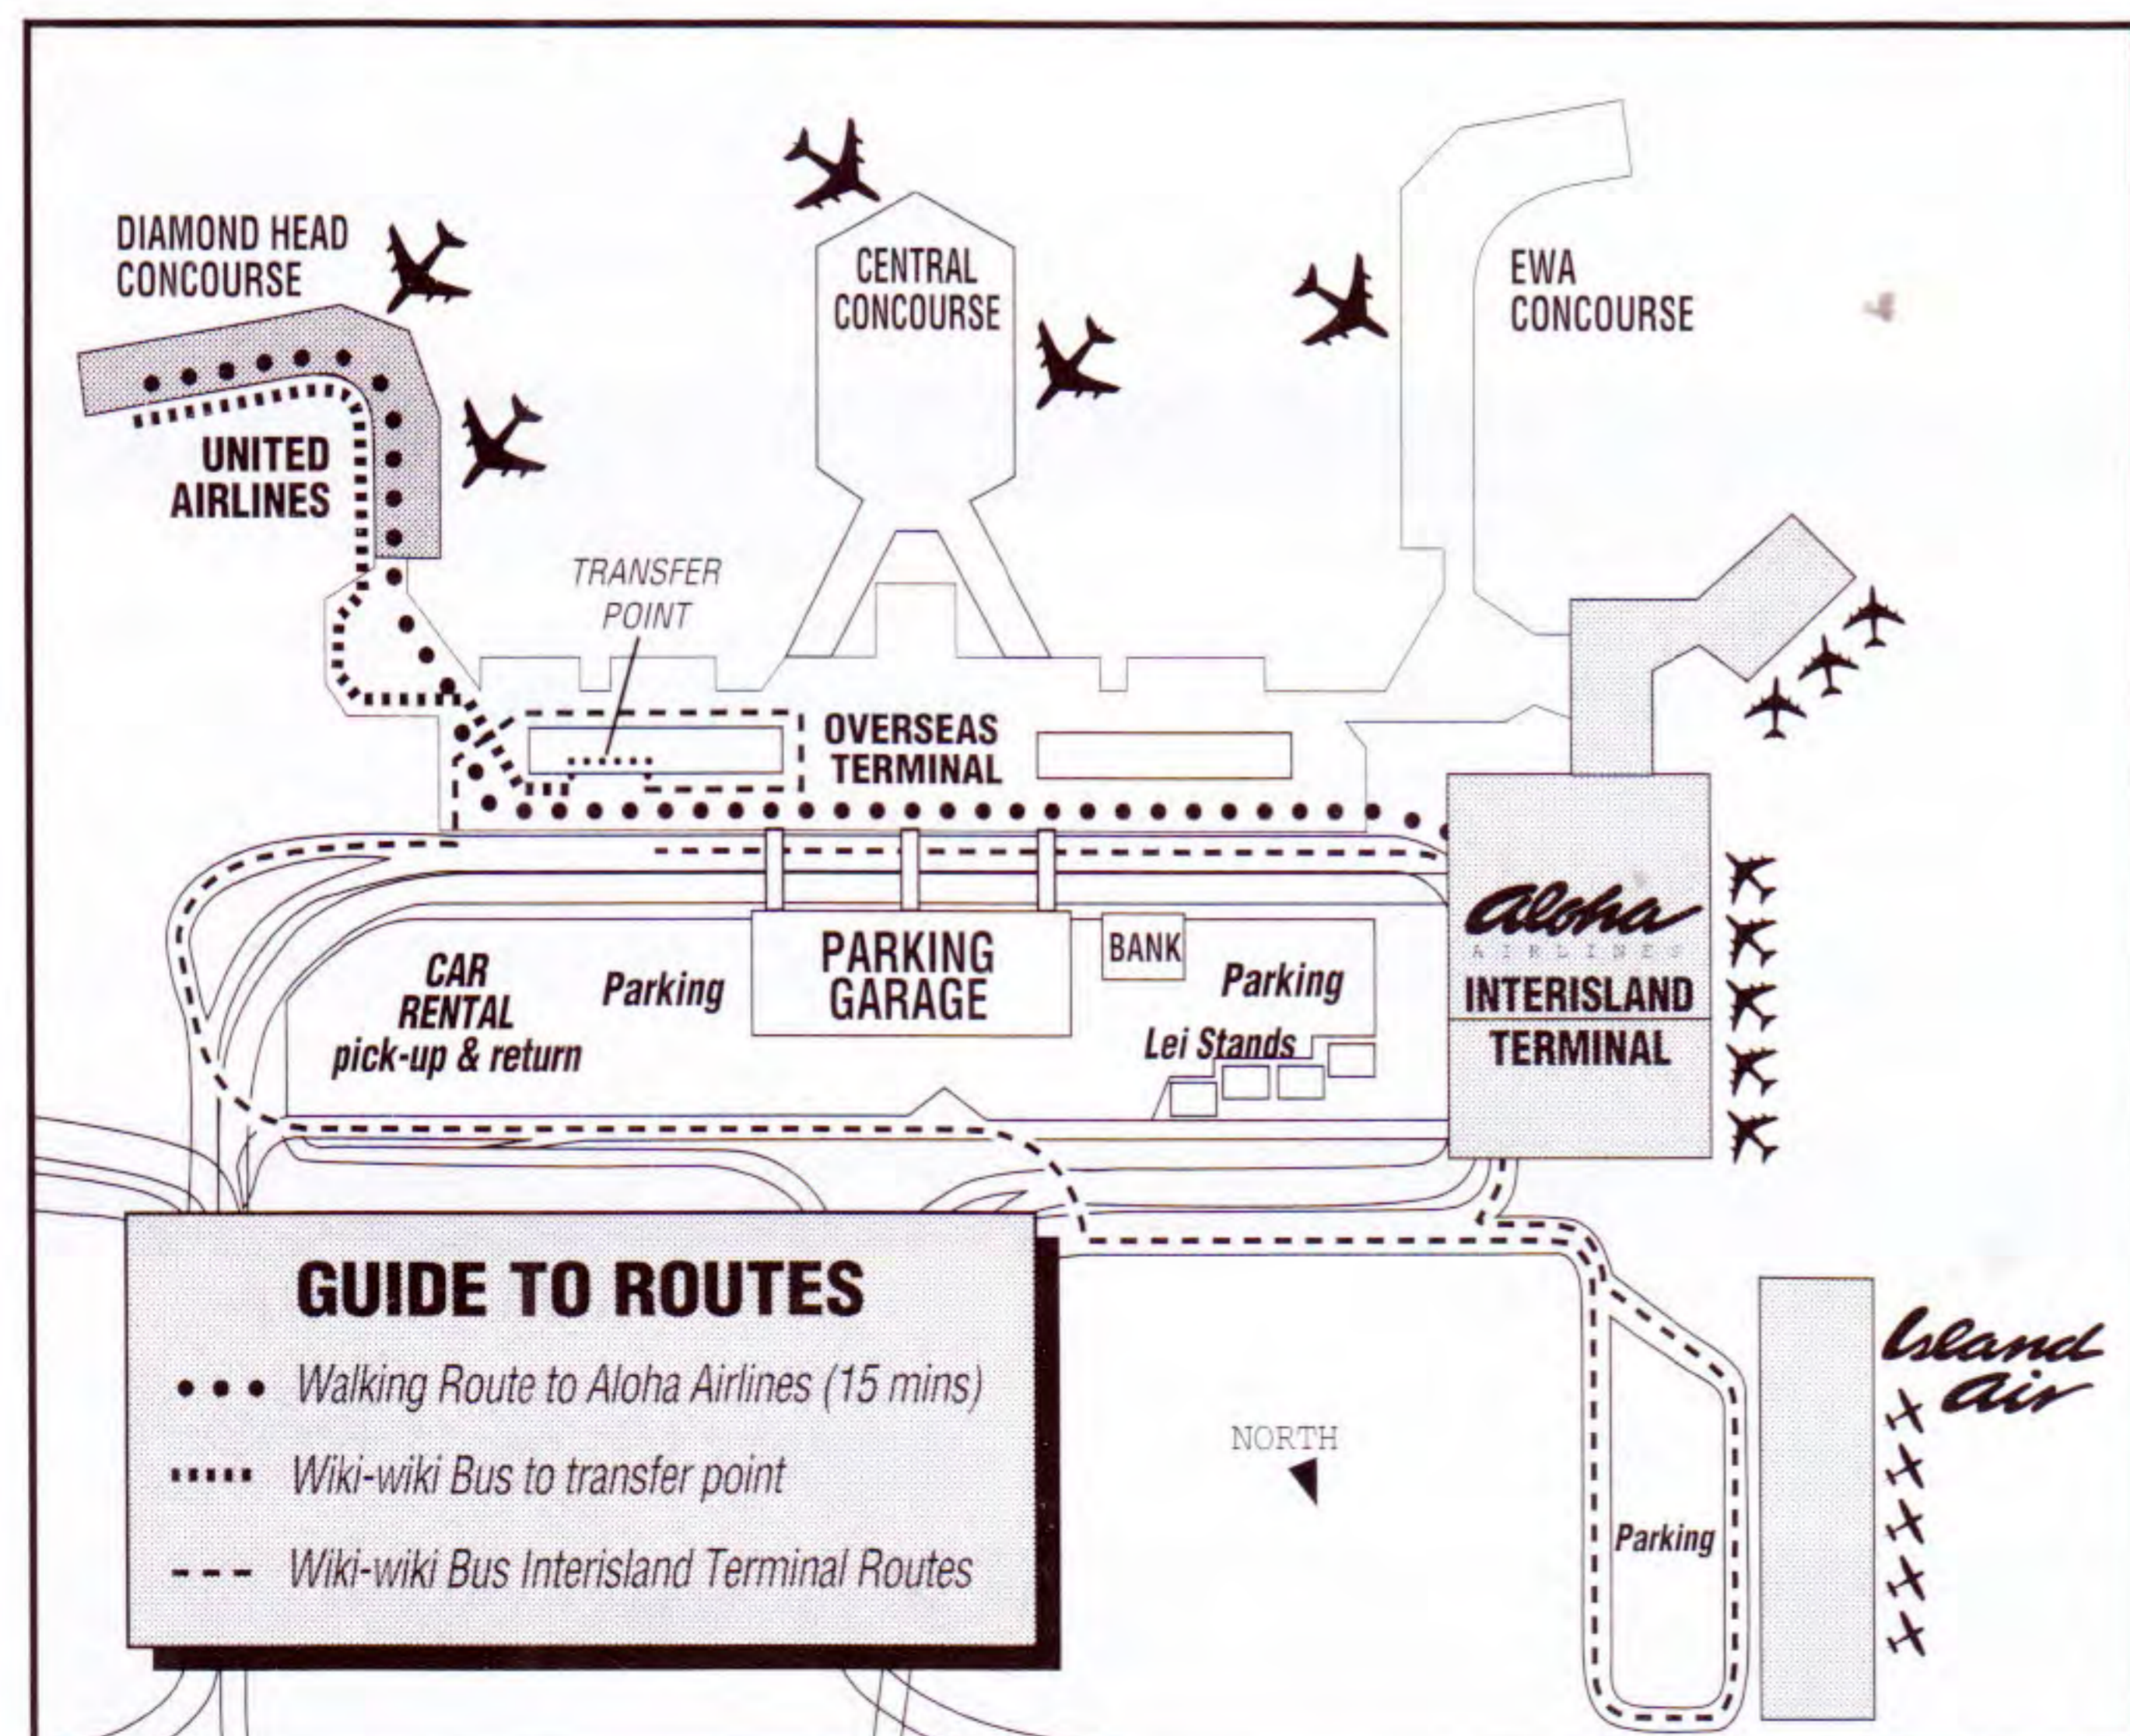

Check-in and boarding times

Passengers are **required** to have **completed** the check-in process at least **45** minutes prior to scheduled departure time. Due to limited size and capacity of the Twin Otter aircraft, Island Air requires a minimum of **15** minutes to make necessary mathematical calculations to ensure the aircraft is within safe limitations for weight and balance. To accept an additional passenger within less than **15** minutes of departure would require recalculation of our weight and balance, which would cause a delay for the other passengers on the flight. Reservations not claimed **15** minutes prior to scheduled departure time are subject to cancellation and passengers may not be eligible for denied boarding compensation when these requirements are not met.

Checked baggage

Checked baggage should be locked. Regulations require name identification on the outside. Liability for checked baggage is limited to $1,250 per passenger and excludes certain items. Do not place money, jewelry, electronic or camera equipment, or other expensive items in baggage that is to be checked. Free luggage allowance (including golf bags) is 44 pounds. Excess or oversized baggage will be handled for $10 per piece. Specialty items under 6 feet including bicycles, surfboards or pets will be handled for an additional fee. All excess baggage and specialty items will be accommodated on a **space available** basis.

Partnership Service from Aloha Airlines and United Airlines

TIMETABLE

Aloha Airlines is pleased to announce its **Partnership Service** in conjunction with United Airlines. Working as a team, Aloha and United have scheduled convenient connections in Honolulu to major U.S. mainland destinations as well as selected destinations in Asia. The following timetable shows our convenient **Partnership Service** routings between the Neighbor Islands and points served by United from Honolulu.

Interisland **Partnership Service** will be operated by Aloha Airlines as United Airlines flights and are designated by flight numbers in the 4000 to 4499 range. Within Hawaii, you will continue to fly on Aloha's modern Boeing 737-200 aircraft, and to arrive and depart from the Aloha terminal on all islands.

Flight reservations and ticketing information for all **Partnership Service** flights can be obtained by calling United Airlines at the following numbers: **domestic 800-241-6522, international 800-538-2929.**

Airport Check-in

Passengers flying on interisland **Partnership Service** flights must check in at Aloha Airlines airport counters. As a reminder, all baggage to be checked from Lihue, Kahului, Kona and Hilo through to a final destination outside Hawaii must first pass through agricultural inspection. Agricultural inspection stations are operated by the USDA in airport lobbies, near the Aloha Airlines ticket counters.

Schedule subject to change without notice.

HILO, HAWAII ↔ CHICAGO

HILO → CHICAGO

Leave	Arrive	Flt. No.	Stops
★ 1:28p	5:09a	◆4291/44	1
+ 2:40p	5:06a	◆4249/44	1

CHICAGO → HILO

Leave	Arrive	Flt. No.	Stops
★ 10:00a	4:44p	43/◆4274	1
+ 10:00a	6:14p	43/◆4256	1

HILO, HAWAII ↔ LOS ANGELES

HILO → LOS ANGELES

Leave	Arrive	Flt. No.	Stops
★ 9:28a	8:47p	◆4245/52	1
+ 11:18a	8:41p	◆4247/52	1
★ 6:35p	5:11a	◆4257/54	1
★ 6:35p	6:04a	◆4257/56	1
+ 8:00p	5:18a	◆4259/54	1
+ 8:00p	6:45a	◆4259/56	1

LOS ANGELES → HILO

Leave	Arrive	Flt. No.	Stops
★ 8:30a	2:14p	53/◆4248	1
+ 8:30a	3:34p	53/◆4294	1
★ 11:45a	4:44p	55/◆4274	1
+ 11:45a	6:14p	55/◆4256	1

HILO, HAWAII ↔ SAN FRANCISCO

HILO → SAN FRANCISCO

Leave	Arrive	Flt. No.	Stops
★ 7:40a	5:50p	◆4251/58	1
+ 7:40a	5:47p	◆4251/58	1
★ 9:28a	8:32p	◆4245/60	1
+ 11:15a	8:35p	◆4247/60	1
★ 6:35p	4:54a	◆4257/62	1
★ 6:35p	5:32a	◆4257/64	1
+ 8:00p	5:08a	◆4259/62	1
+ 8:00p	5:26a	◆4259/64	1

SAN FRANCISCO → HILO

Leave	Arrive	Flt. No.	Stops
★ 8:30a	1:04p	67/◆4290	1
+ 8:35a	2:14p	67/◆4248	1
★ 11:40a	4:44p	59/◆4274	1
+ 11:40a	6:14p	59/◆4256	1
★ 2:10p	7:34p	61/◆4258	1

HILO, HAWAII ↔ TOKYO, NARITA AIRPORT

HILO → NARITA AIRPORT

Leave	Arrive	Flt. No.	Stops
★ 7:40a	12:55p	◆4251/827	1

NARITA AIRPORT → HILO

Leave	Arrive	Flt. No.	Stops
★ 8:00p	10:54a	826/◆4246	1
+ 9:15p	1:04p	826/◆4290	1

- Flight operated by Aloha Airlines as a United Airlines flight.
- ★ Effective April 4.
- + Through April 3.