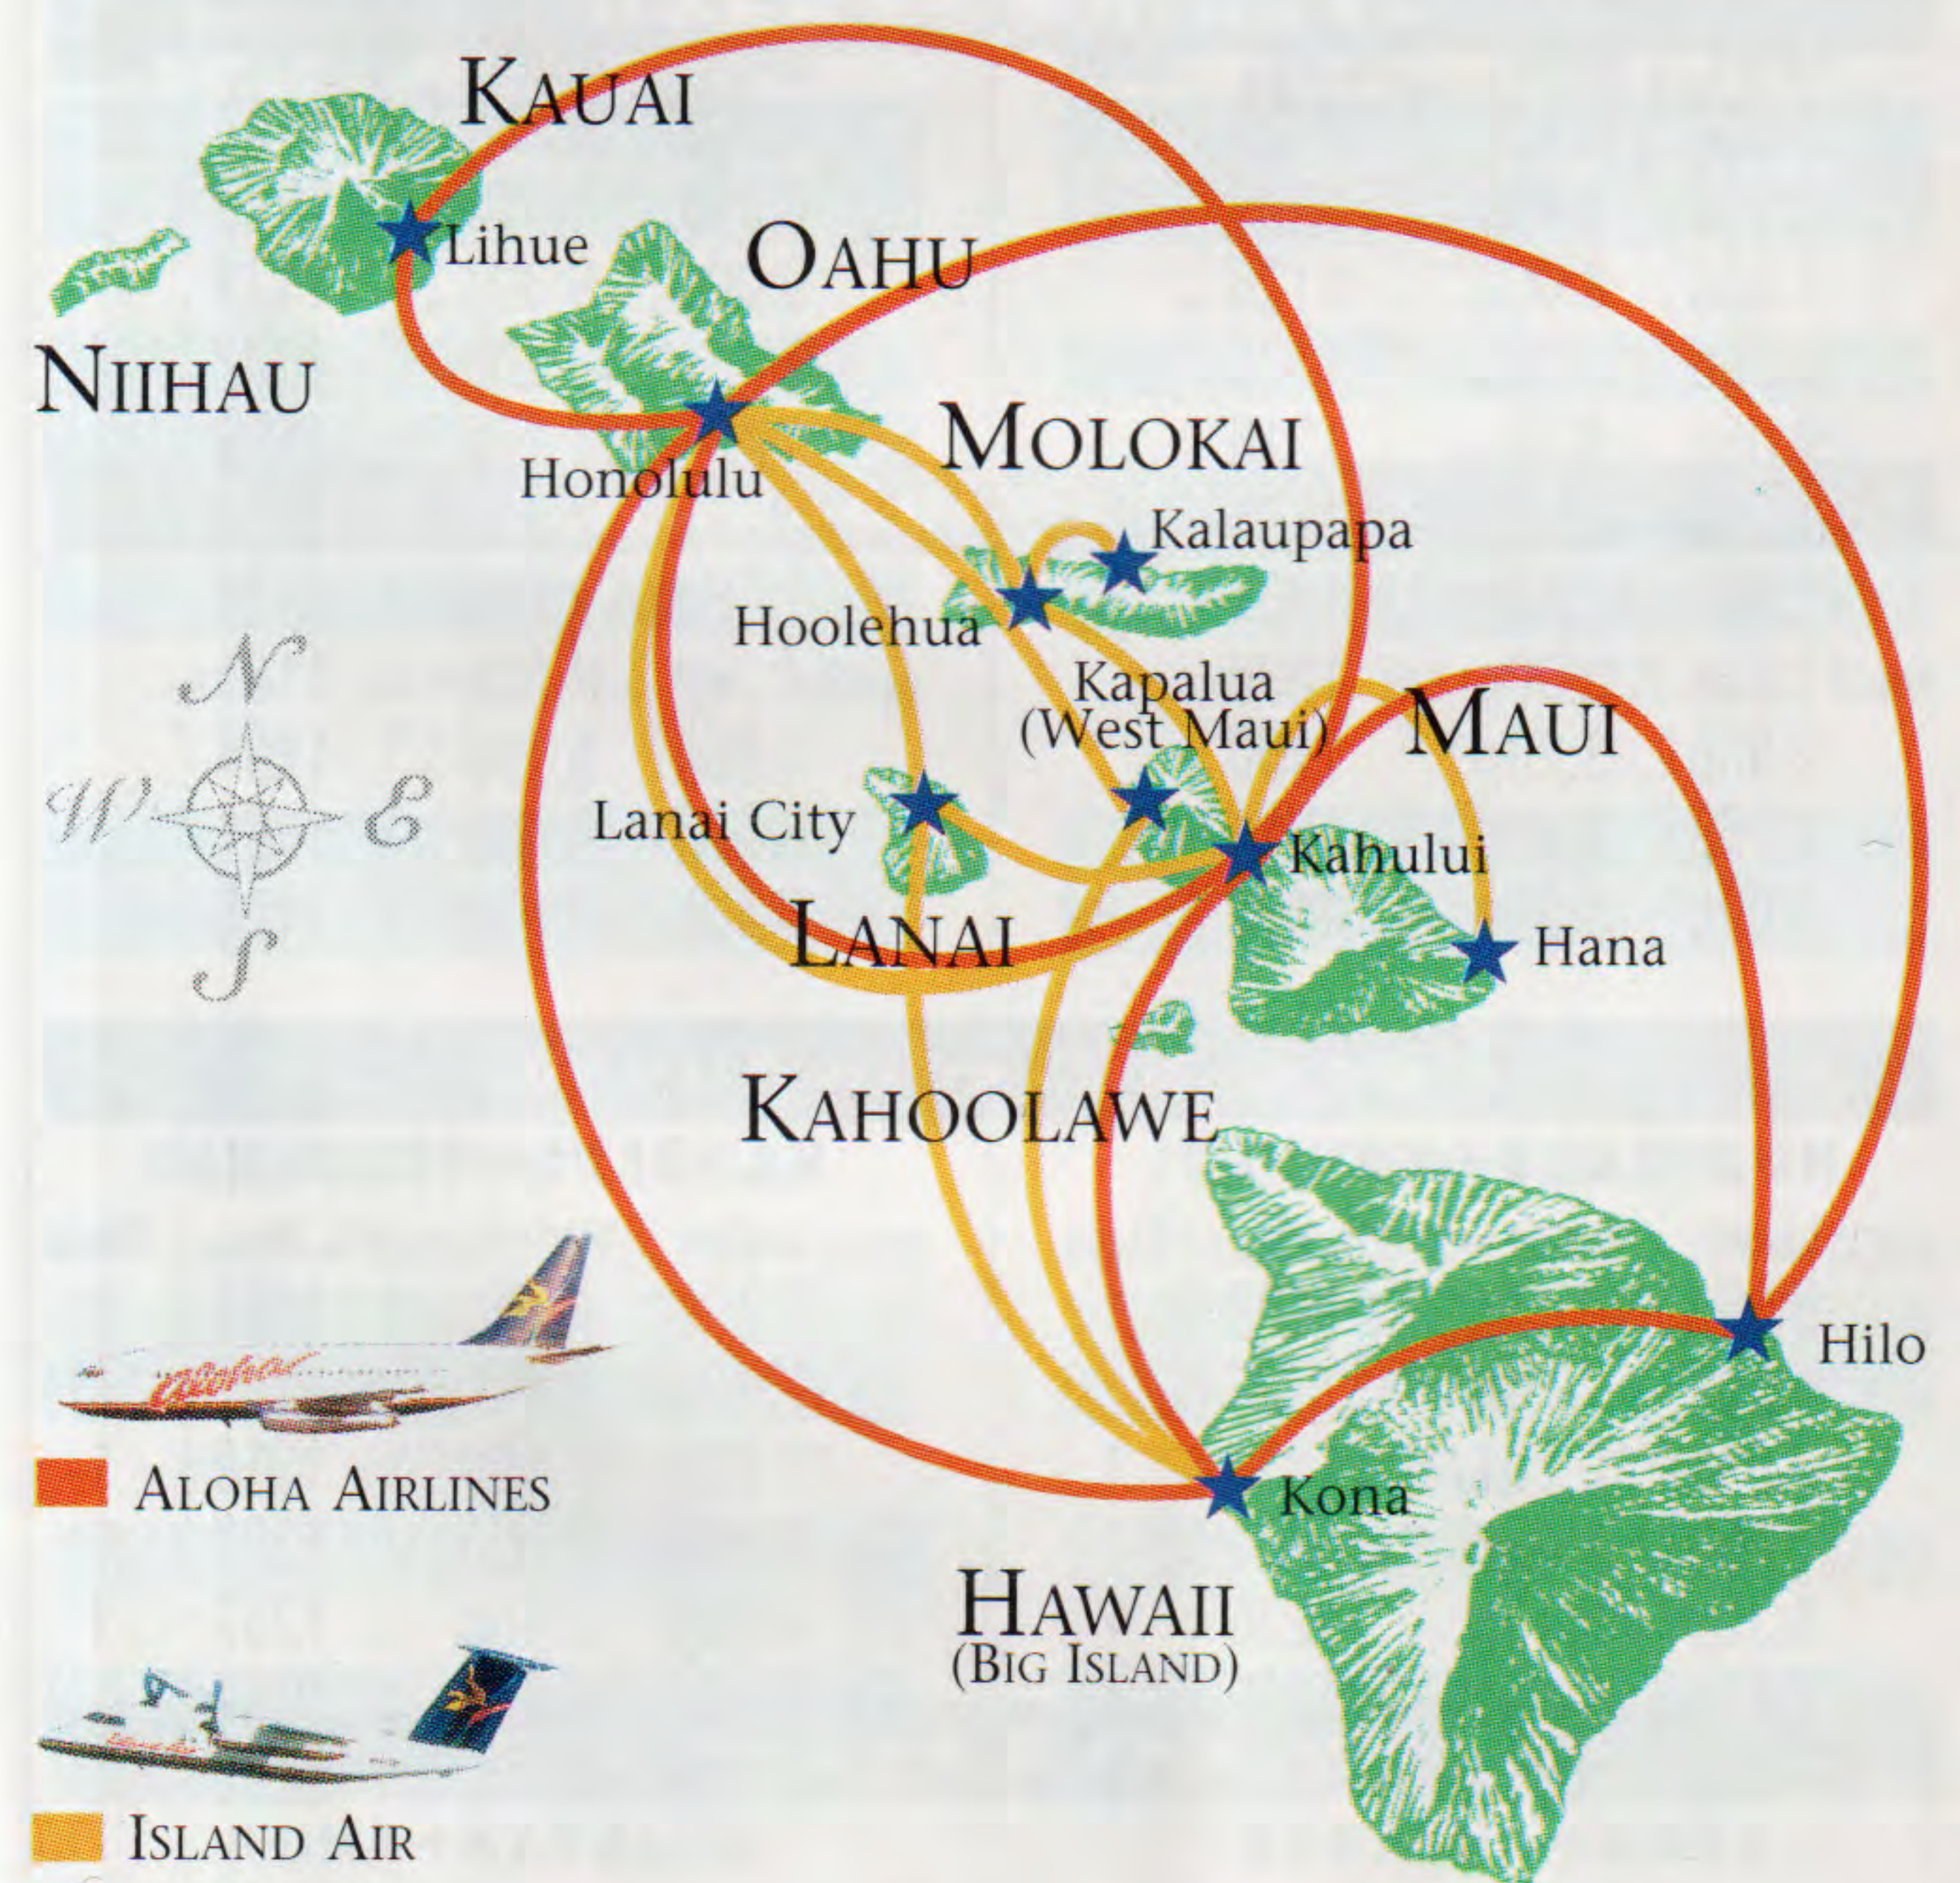

Hilo 935-5771   Kauai 245-3691   Kona 935-5771
Maui 244-9071   Oahu 484-1111