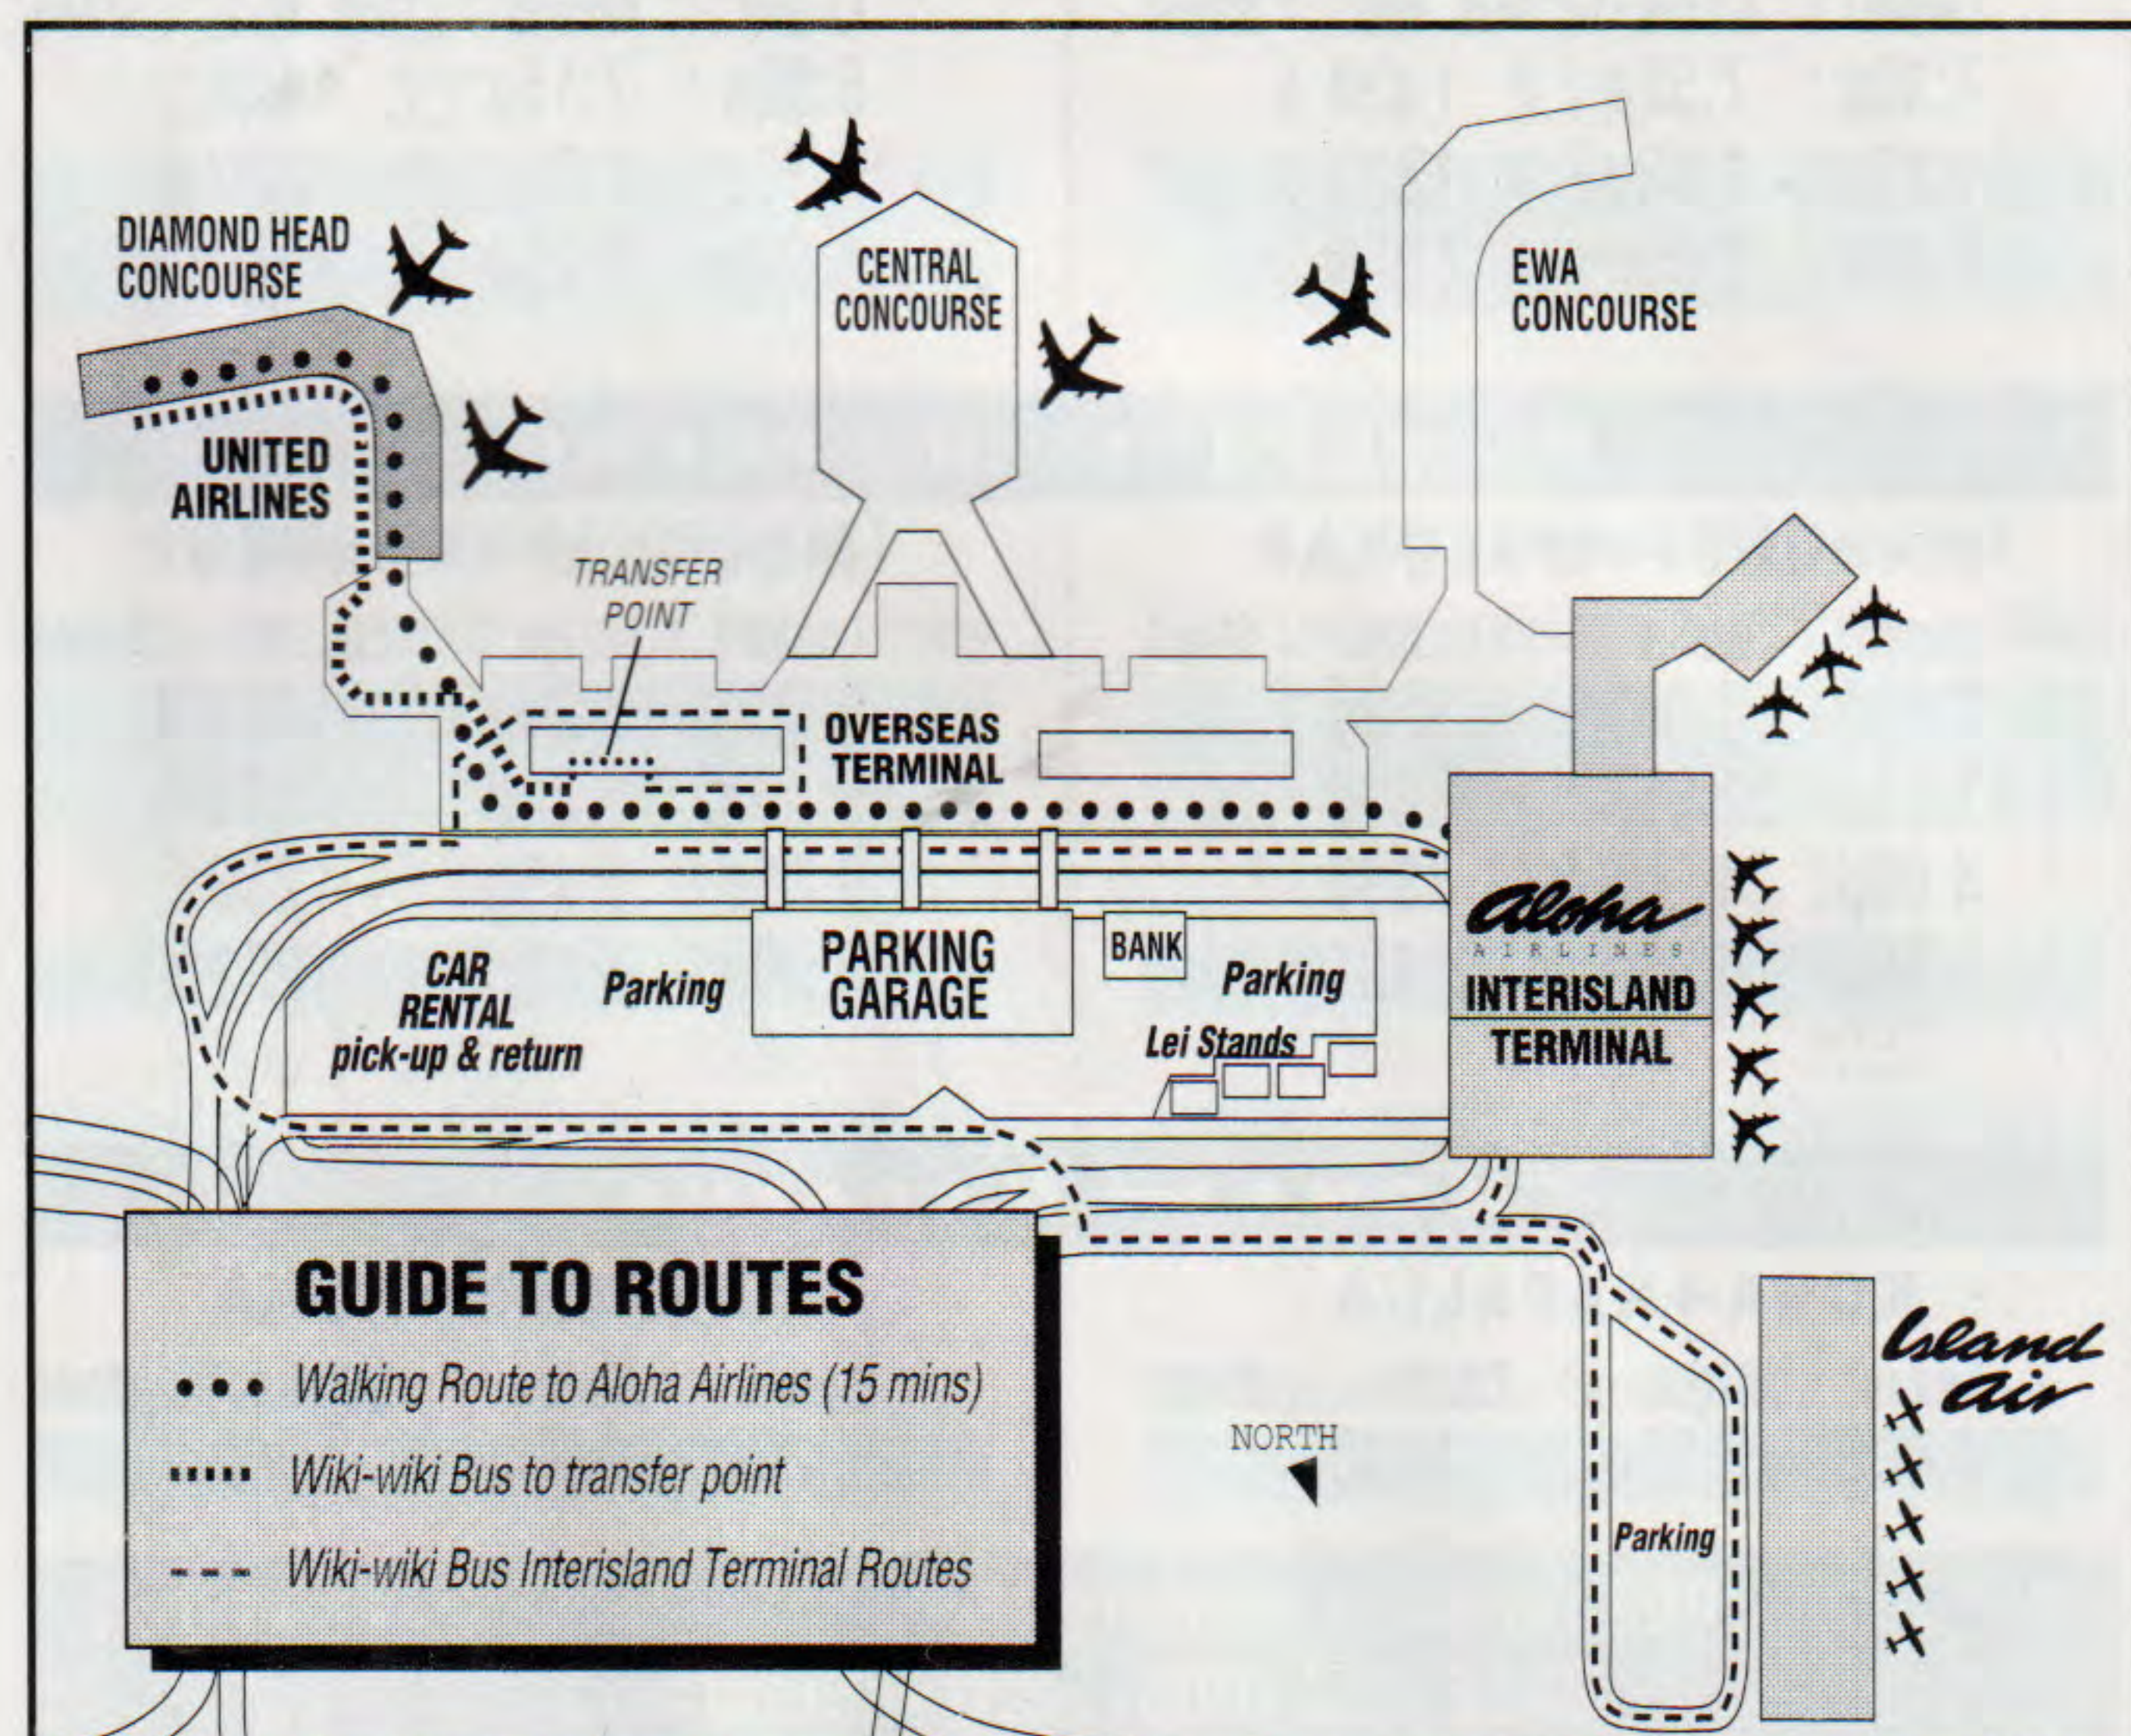

Check-in and boarding times

Passengers are **required** to have **completed** the check-in process at least **45** minutes prior to scheduled departure time. Due to limited size and capacity of the Twin Otter aircraft, Island Air requires a minimum of **15** minutes to make necessary mathematical calculations to ensure the aircraft is within safe limitations for weight and balance. To accept an additional passenger within less than **15** minutes of departure would require recalculation of our weight and balance, which would cause a delay for the other passengers on the flight. Reservations not claimed **15** minutes prior to scheduled departure time are subject to cancellation and passengers may not be eligible for denied boarding compensation when these requirements are not met.

Checked baggage

Checked baggage should be locked. Regulations require name identification on the outside. Liability for checked baggage is limited to $1,250 per passenger and excludes certain items. Do not place money, jewelry, electronic or camera equipment, or other expensive items in baggage that is to be checked. Free luggage allowance (including golf bags) is 44 pounds. Excess or oversized baggage will be handled for $10 per piece. Specialty items under 6 feet including bicycles, surfboards or pets will be handled for an additional fee. All excess baggage and specialty items will be accommodated on a **space available** basis.

Partnership Service from Aloha Airlines and United Airlines

TIMETABLE

Aloha Airlines is pleased to announce its **Partnership Service** in conjunction with United Airlines. Working as a team, Aloha and United have scheduled convenient connections in Honolulu to major U.S. mainland destinations as well as selected destinations in Asia. The following timetable shows our convenient **Partnership Service** routings between the Neighbor Islands and points served by United from Honolulu.

Interisland **Partnership Service** will be operated by Aloha Airlines as United Airlines flights and are designated by flight numbers in the 4000 to 4499 range. Within Hawaii, you will continue to fly on Aloha's modern Boeing 737-200 aircraft, and to arrive and depart from the Aloha terminal on all islands.

Flight reservations and ticketing information for all **Partnership Service** flights can be obtained by calling United Airlines at the following numbers: **domestic 800-241-6522, international 800-538-2929.**

Airport Check-in

Passengers flying on interisland **Partnership Service** flights must check in at Aloha Airlines airport counters. As a reminder, all baggage to be checked from Lihue, Kahului, Kona and Hilo through to a final destination outside Hawaii must first pass through agricultural inspection. Agricultural inspection stations are operated by the USDA in airport lobbies, near the Aloha Airlines ticket counters.

Schedule subject to change without notice.

HILO, HAWAII ↔ CHICAGO

HILO → CHICAGO

Leave	Arrive	Flt. No.	Stops
1:28p	5:09a	◆4291/44	1

CHICAGO → HILO

Leave	Arrive	Flt. No.	Stops
10:00a	4:44p	43/◆4274	1

HILO, HAWAII ↔ LOS ANGELES

HILO → LOS ANGELES

Leave	Arrive	Flt. No.	Stops
9:25a	9:12p	◆4245/52	1
6:35p	5:03a	◆4257/54	1
8:00p	7:03a	◆4259/56	1

LOS ANGELES → HILO

Leave	Arrive	Flt. No.	Stops
8:30a	1:04p	53/◆4290	1
10:50a	4:44p	55/◆4274	1

HILO, HAWAII ↔ SAN FRANCISCO

HILO → SAN FRANCISCO

Leave	Arrive	Flt. No.	Stops
7:40a	5:50p	◆4251/58	1
9:25a	8:17p	◆4245/60	1
6:35p	5:02a	◆4257/62	1
8:00p	6:22a	◆4259/64	1

SAN FRANCISCO → HILO

Leave	Arrive	Flt. No.	Stops
8:45a	2:14p	67/◆4248	1
11:30a	4:44p	59/◆4274	1
2:10p	7:34p	61/◆4258	1

HILO, HAWAII ↔ TOKYO, NARITA AIRPORT

HILO → NARITA AIRPORT

Leave	Arrive	Flt. No.	Stops
* 7:40a	1:05p	◆4251/827	1
◆ 7:40a	2:05p	◆4251/827	1

NARITA AIRPORT → HILO

Leave	Arrive	Flt. No.	Stops
★ 7:15p	10:58a	826/◆4246	1
+ 7:40p	10:58a	826/◆4246	1

- Flight operated by Aloha Airlines as a United Airlines flight.
- Monday/Wednesday only.
- Except Monday/Wednesday.
- ★ Except Saturday.
- + Saturday only.