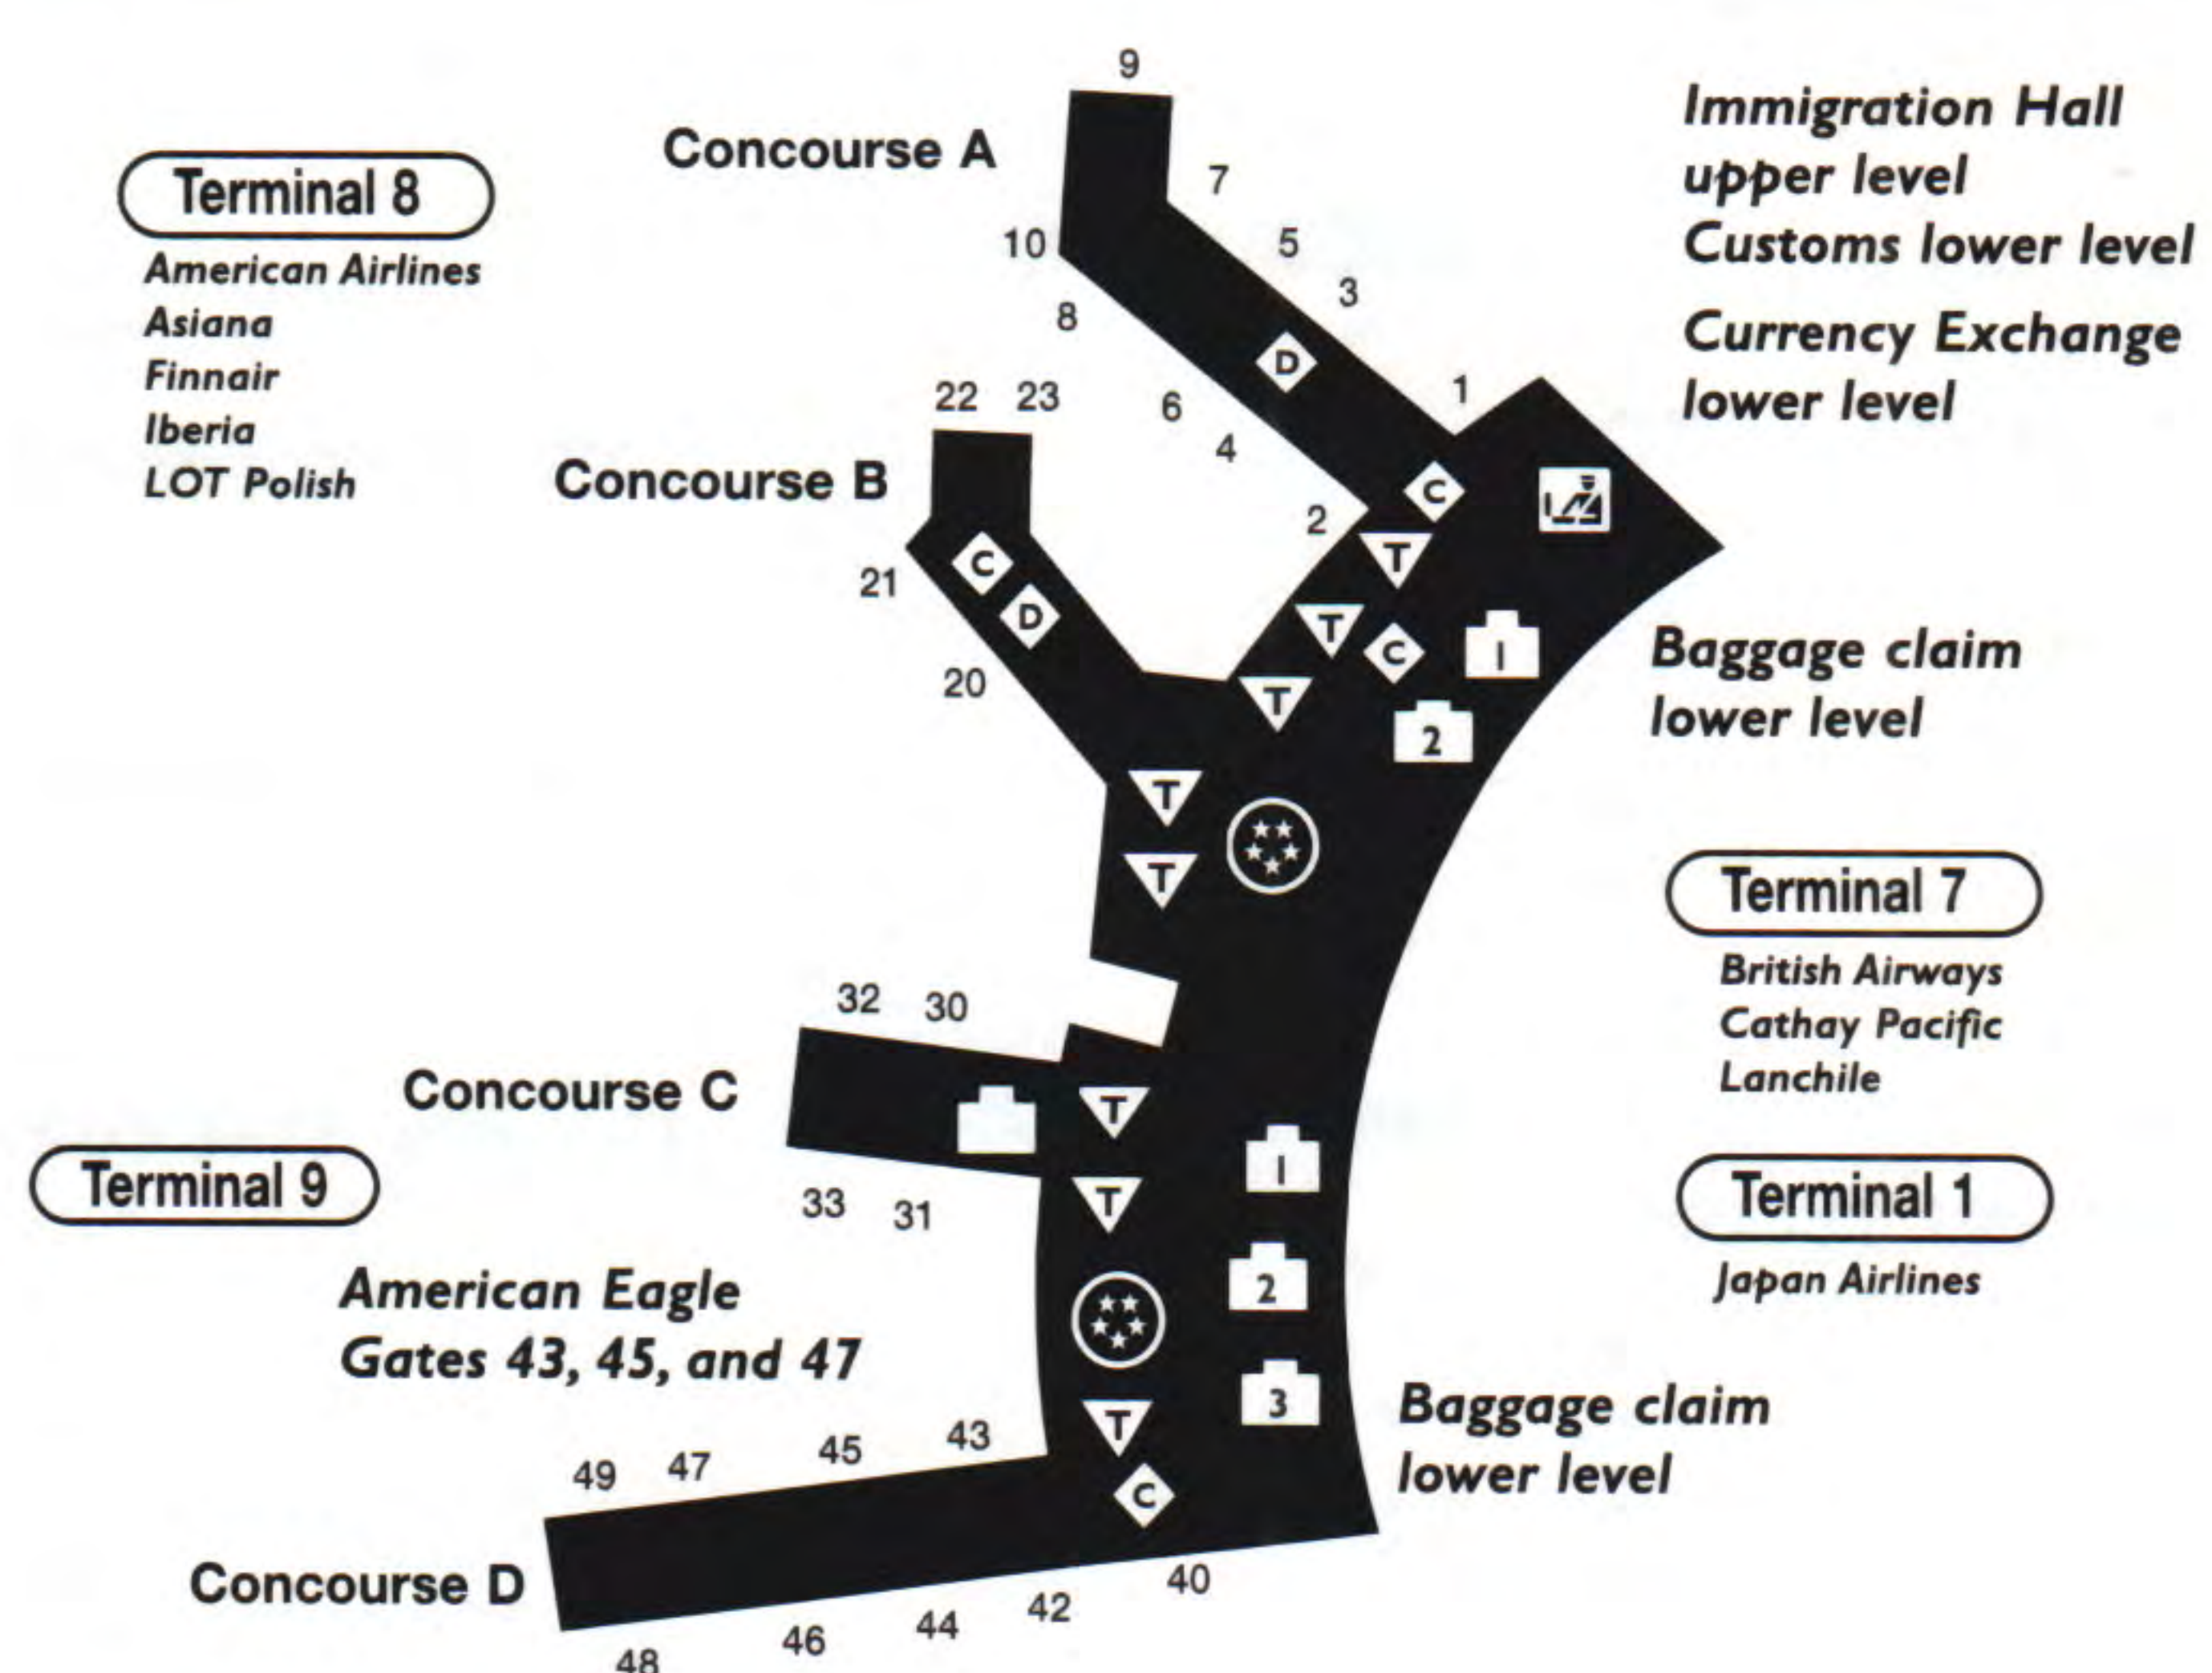

New York / John F. Kennedy International Airport

JFK