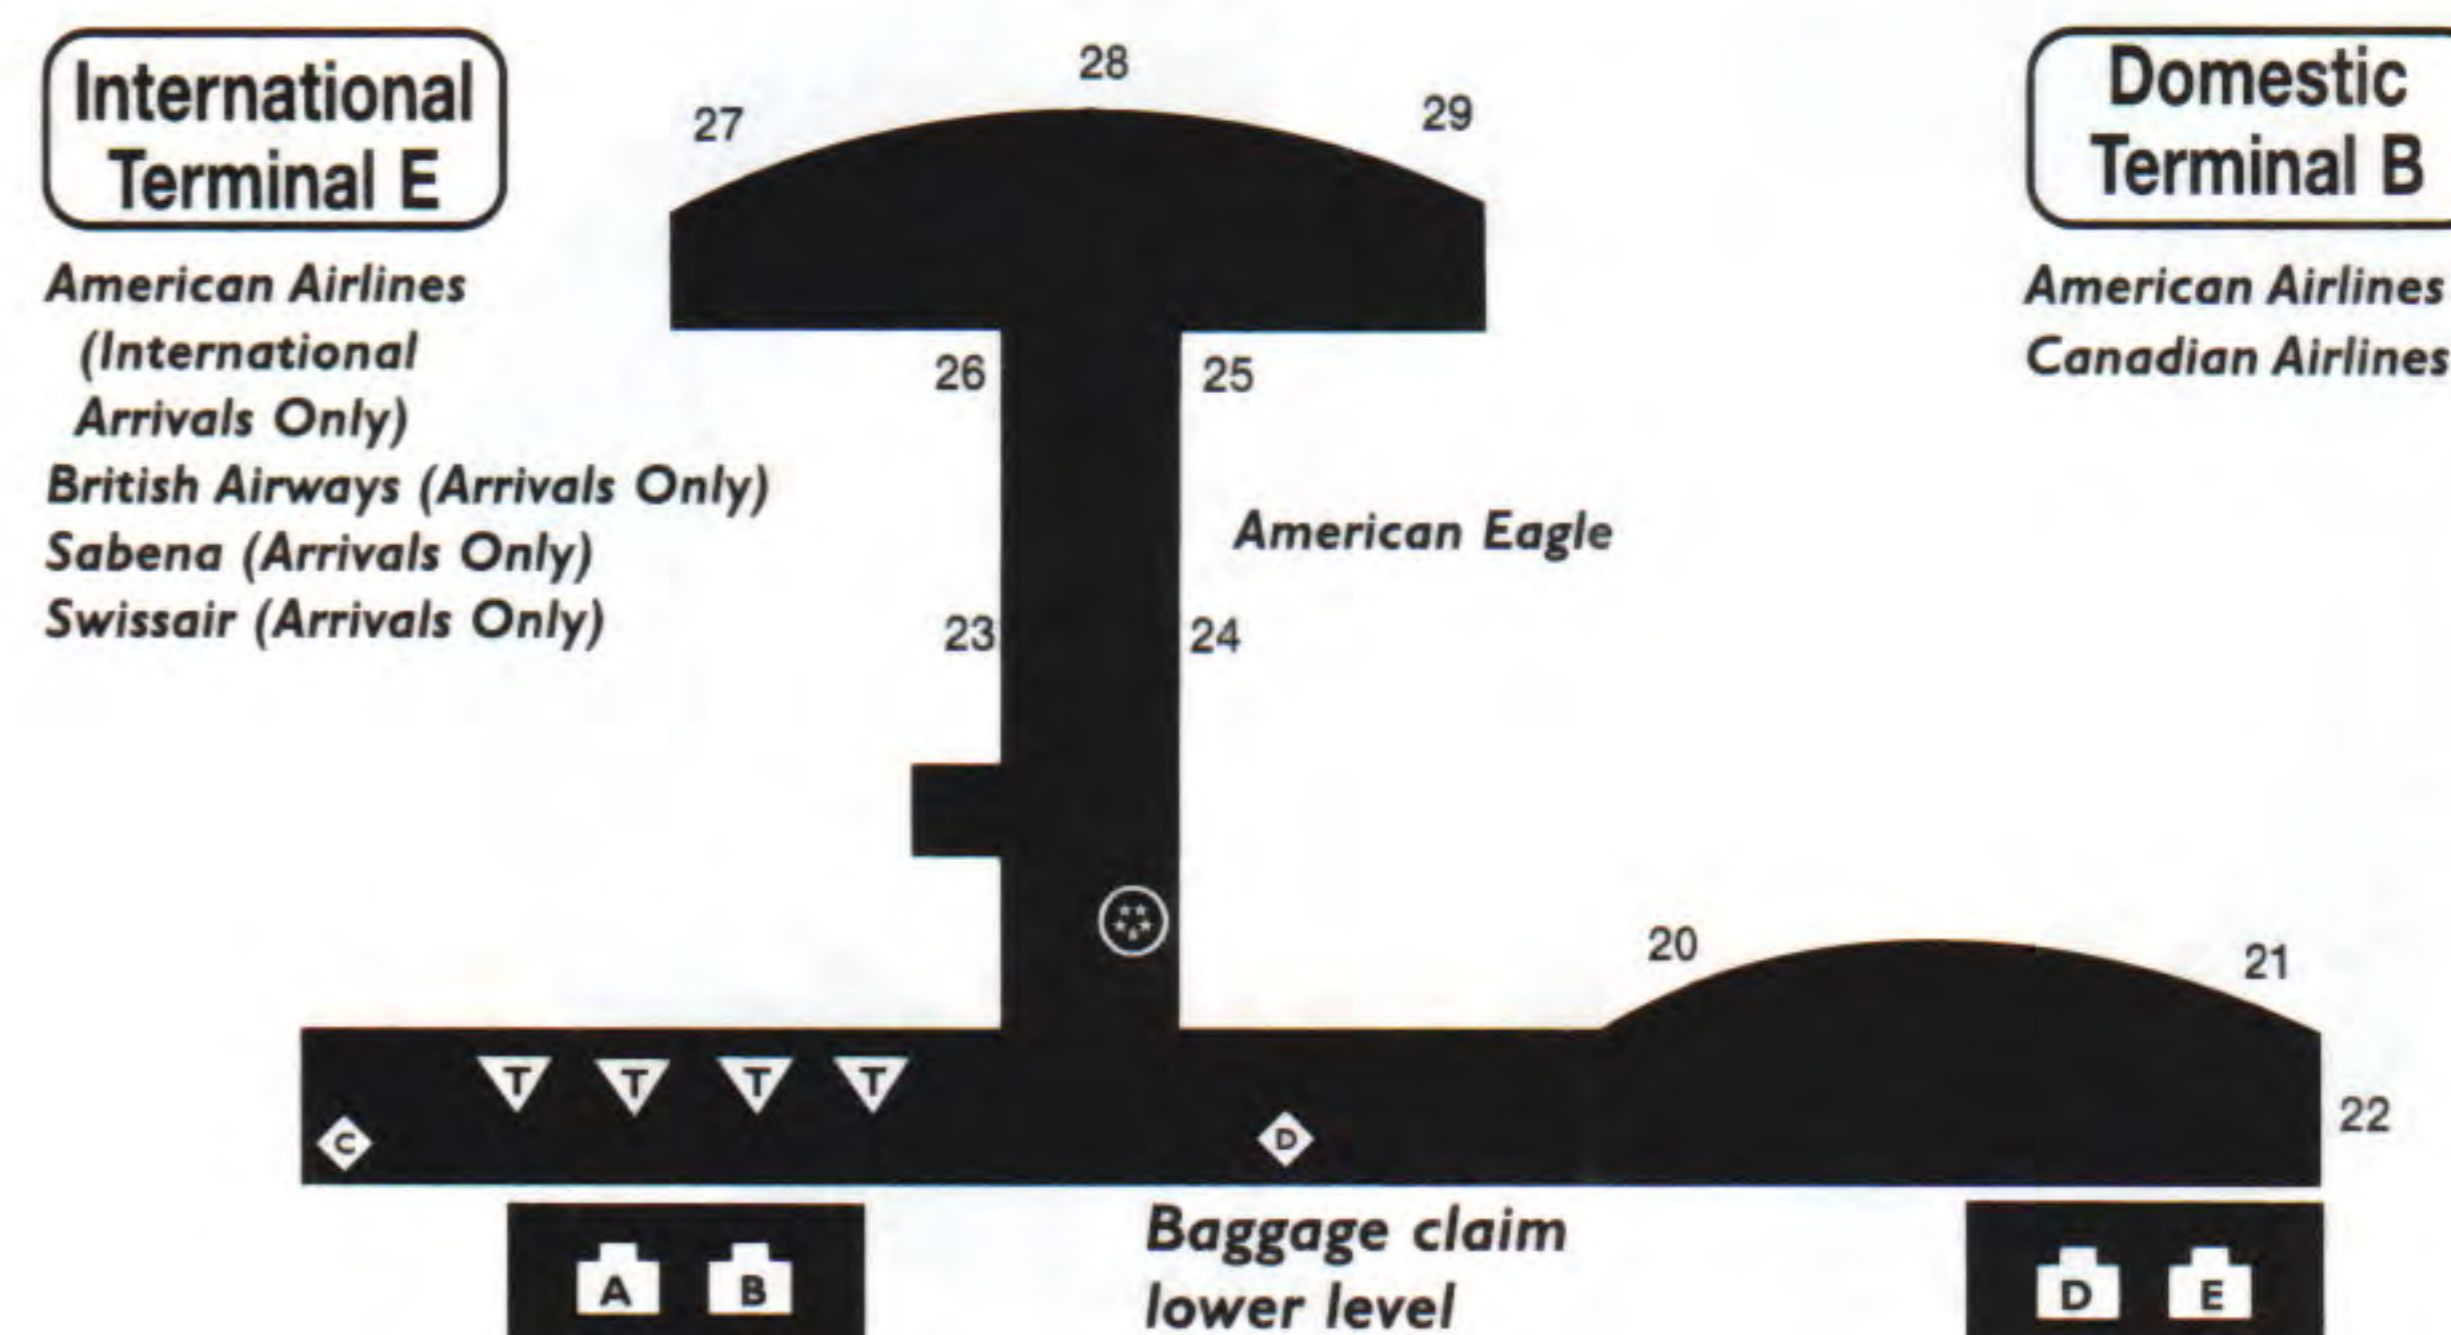

Boston Logan International Airport

BOS