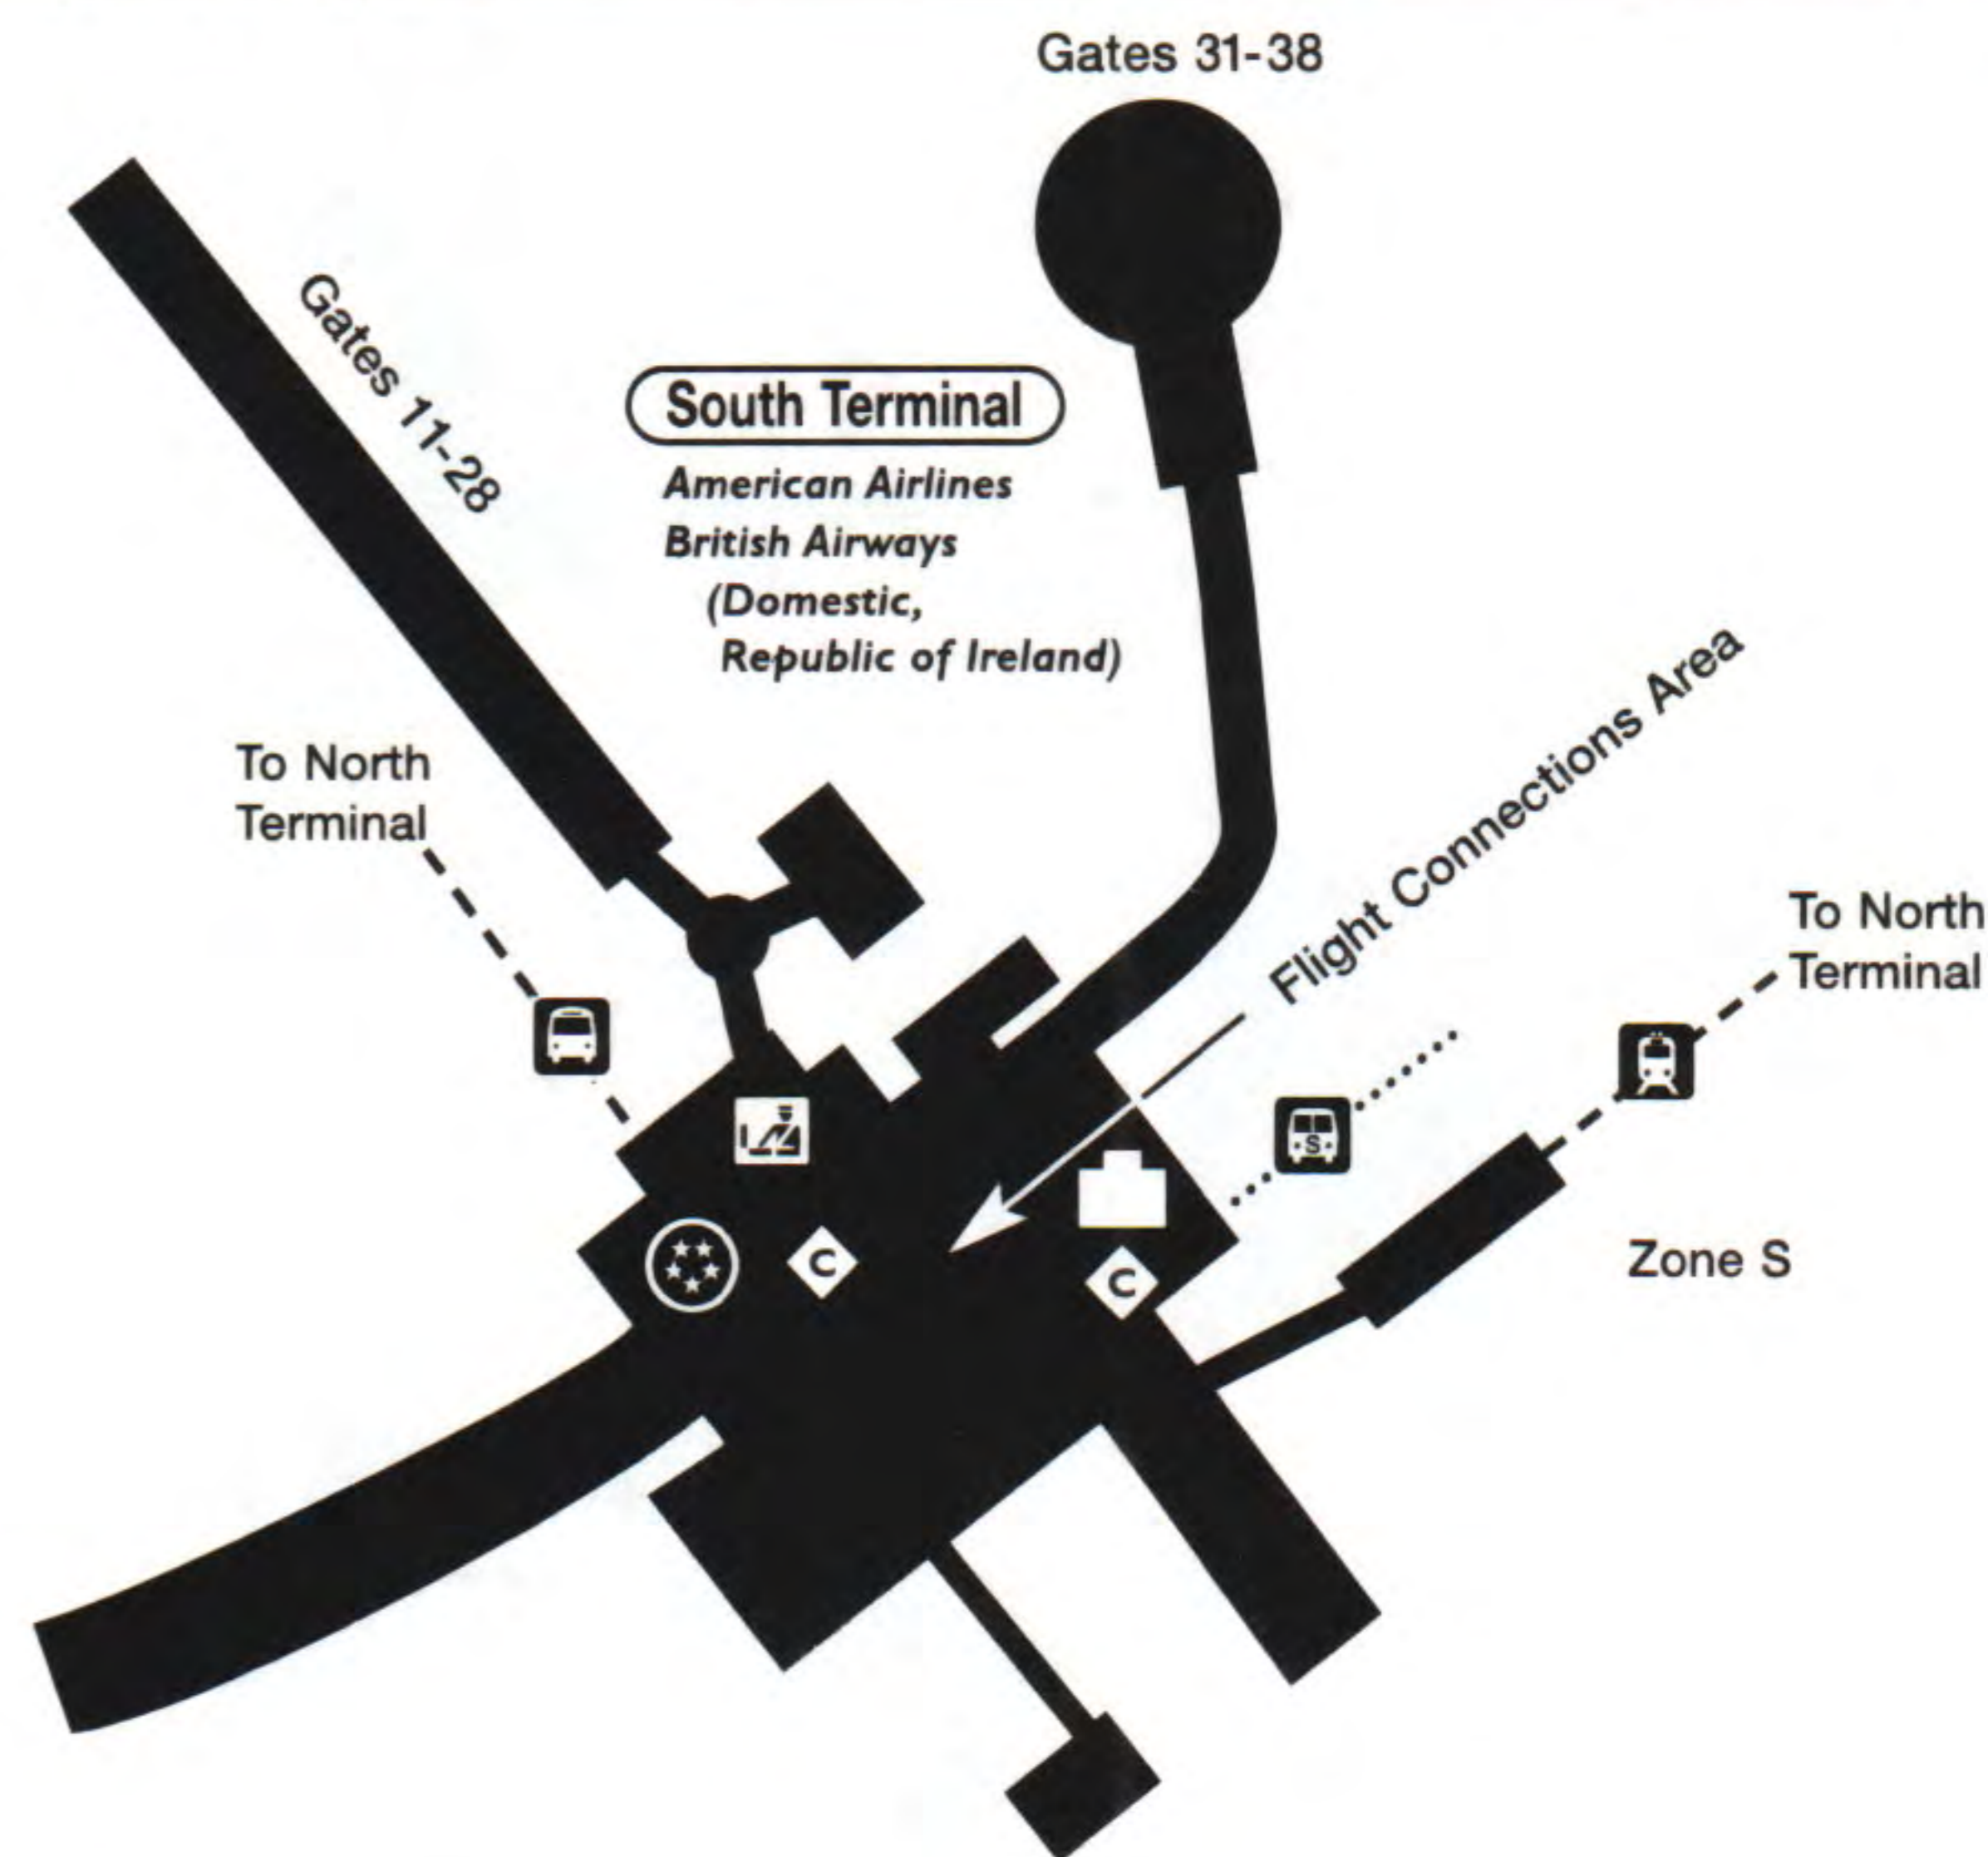

London Gatwick Airport

LGW

London Heathrow International Airport

LHR