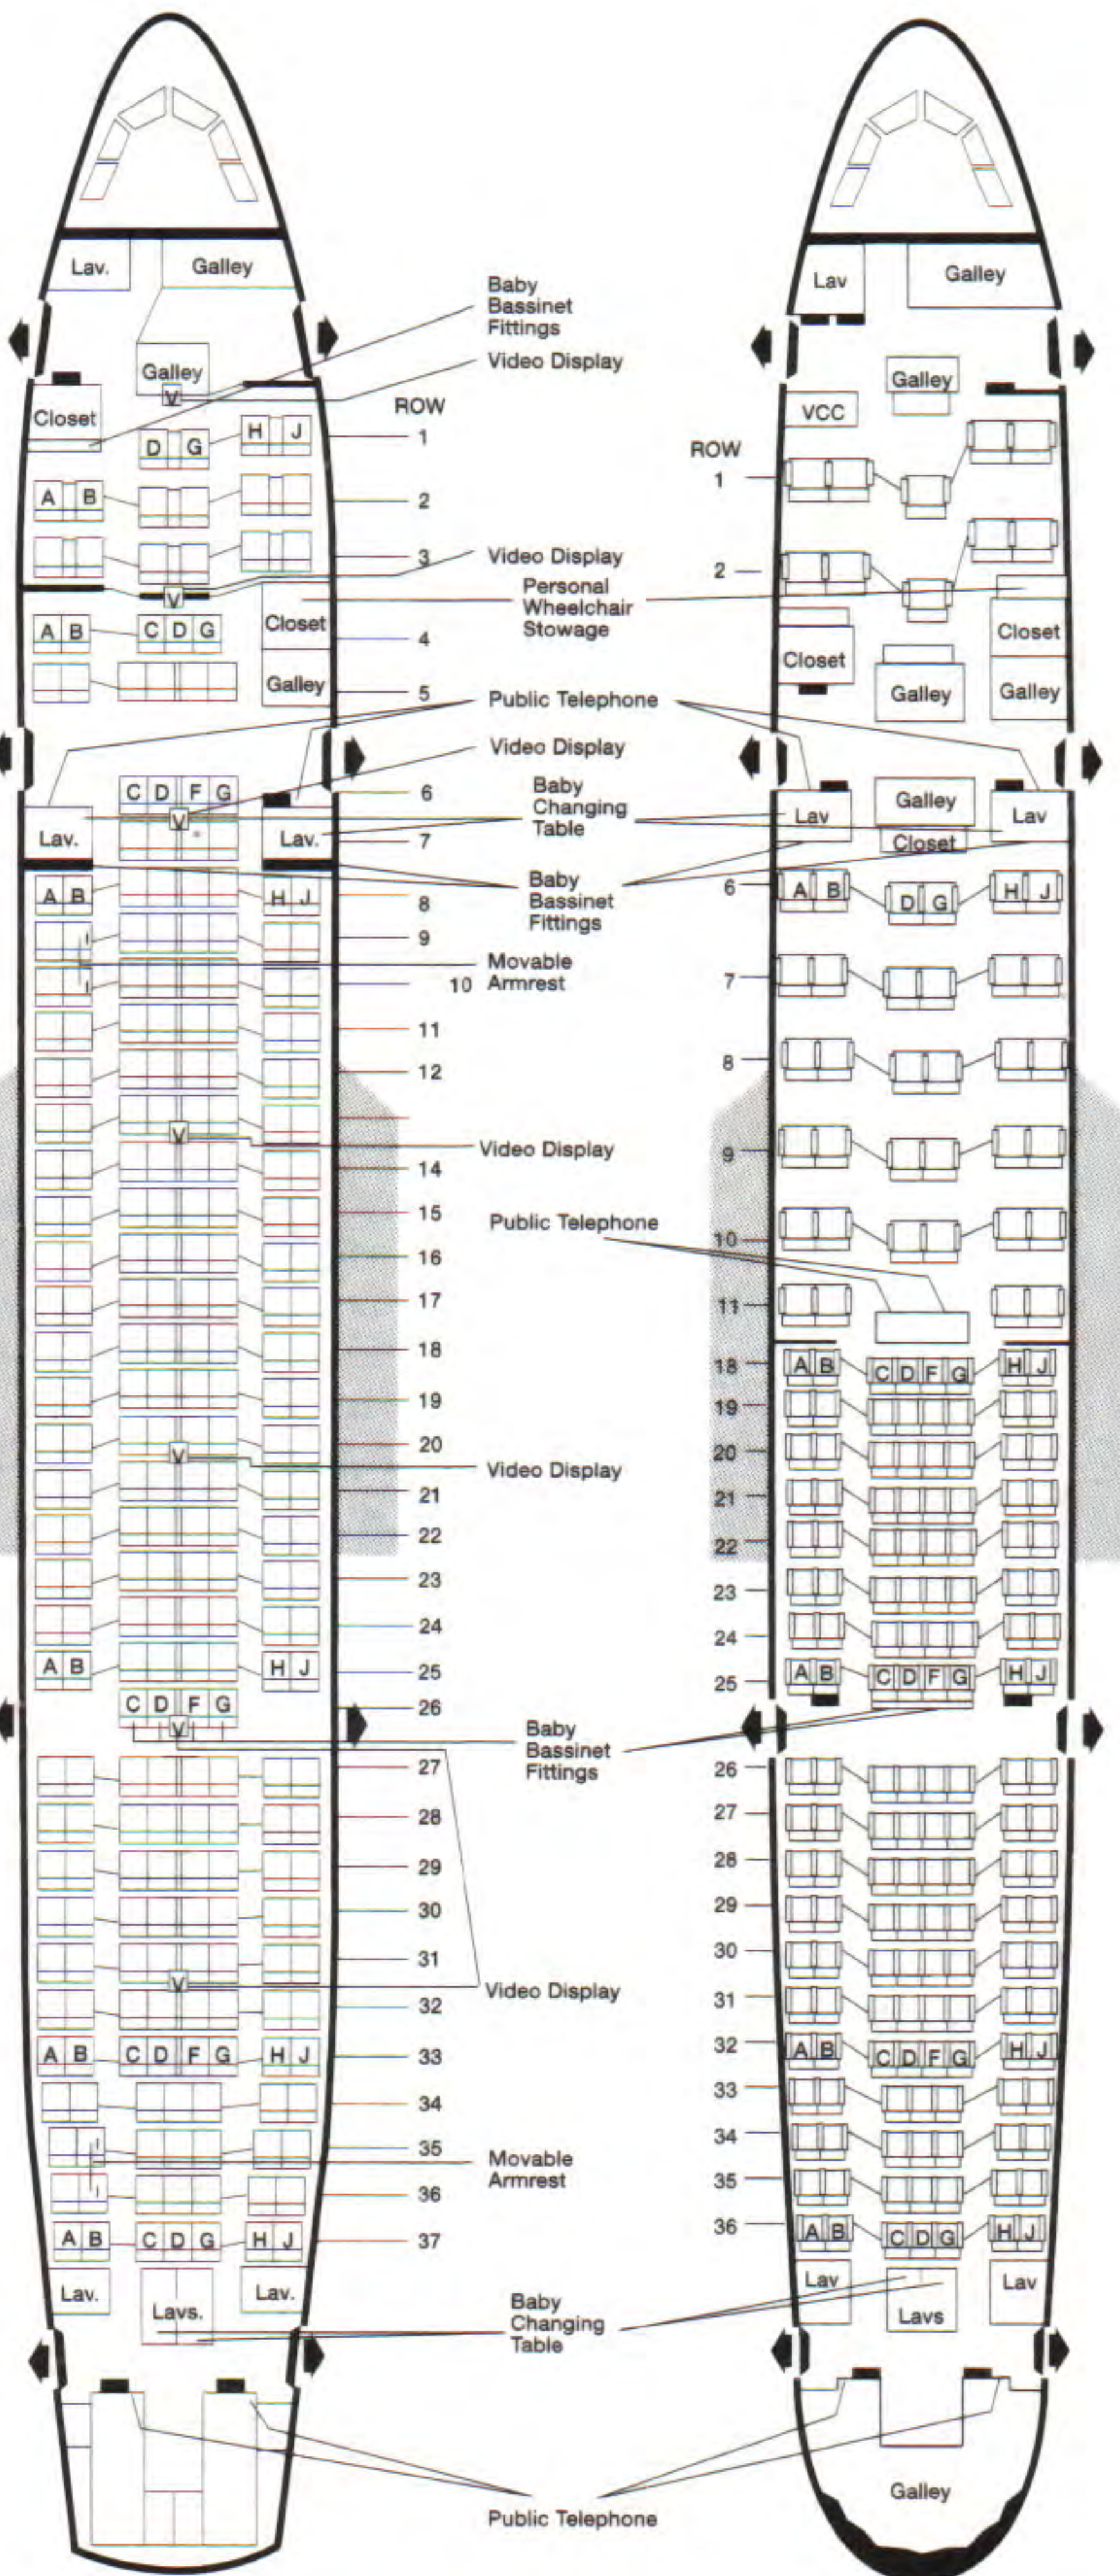

American Airlines is raising Coach comfort to a new level.

We're increasing seat pitch (the space between the back of your seat and the one in front of you) by removing rows of seats from the Coach cabins on every plane in our fleet. This April, 10% of our domestic fleet will be reconfigured, and by mid-June, more than 50% of our fleet will be complete. Reconfiguration of our international aircraft is scheduled to begin this fall.

The following pages reflect both old and new aircraft seating configurations.

Airbus 300

First Class Rows 1-3
Main Cabin Rows 4-37