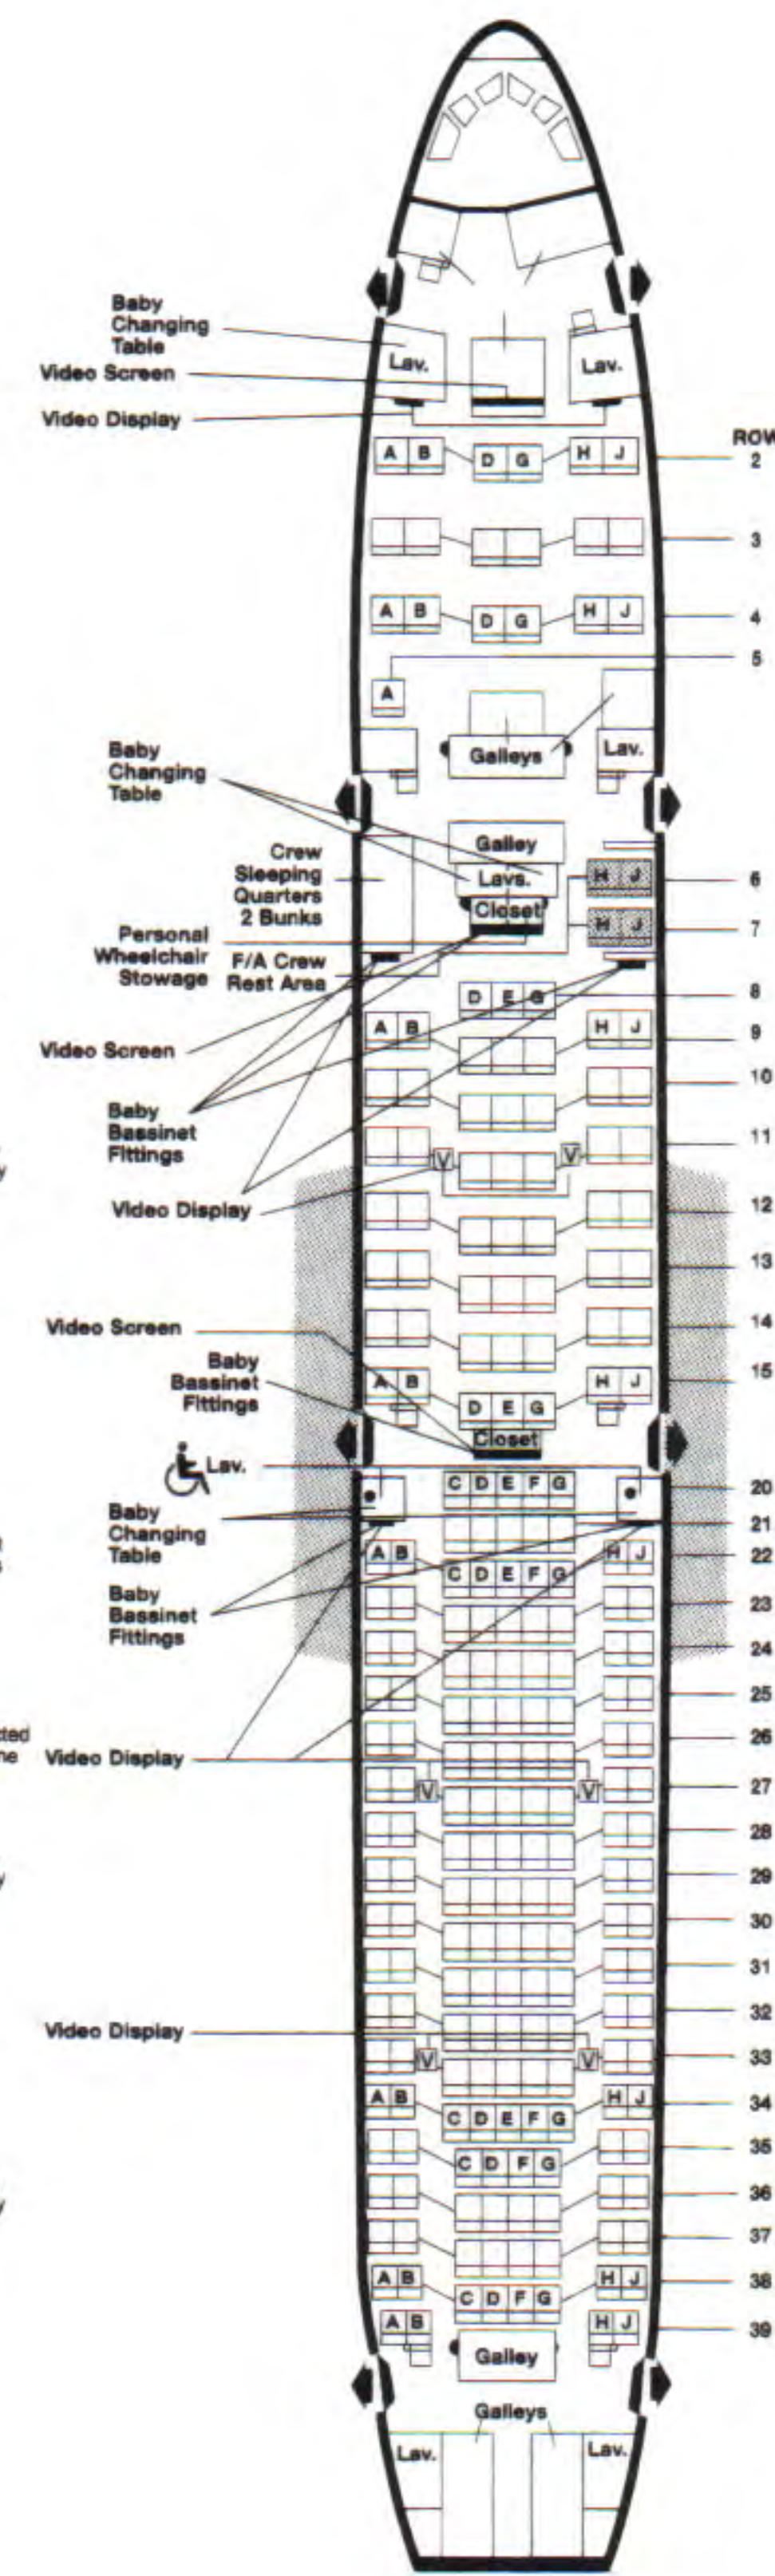

First Class Rows 1-7
Main Cabin Rows 11-41

NOTE: All Lavatories Have Diaper Changing Tables.

NOTE: Baby Changing Tables Available In All Lav.
All Seats Equipped With
Personal Video Monitors.
All Aisle Coach Seats In Rows 21-24
And 28-39 Have Movable Armrests.