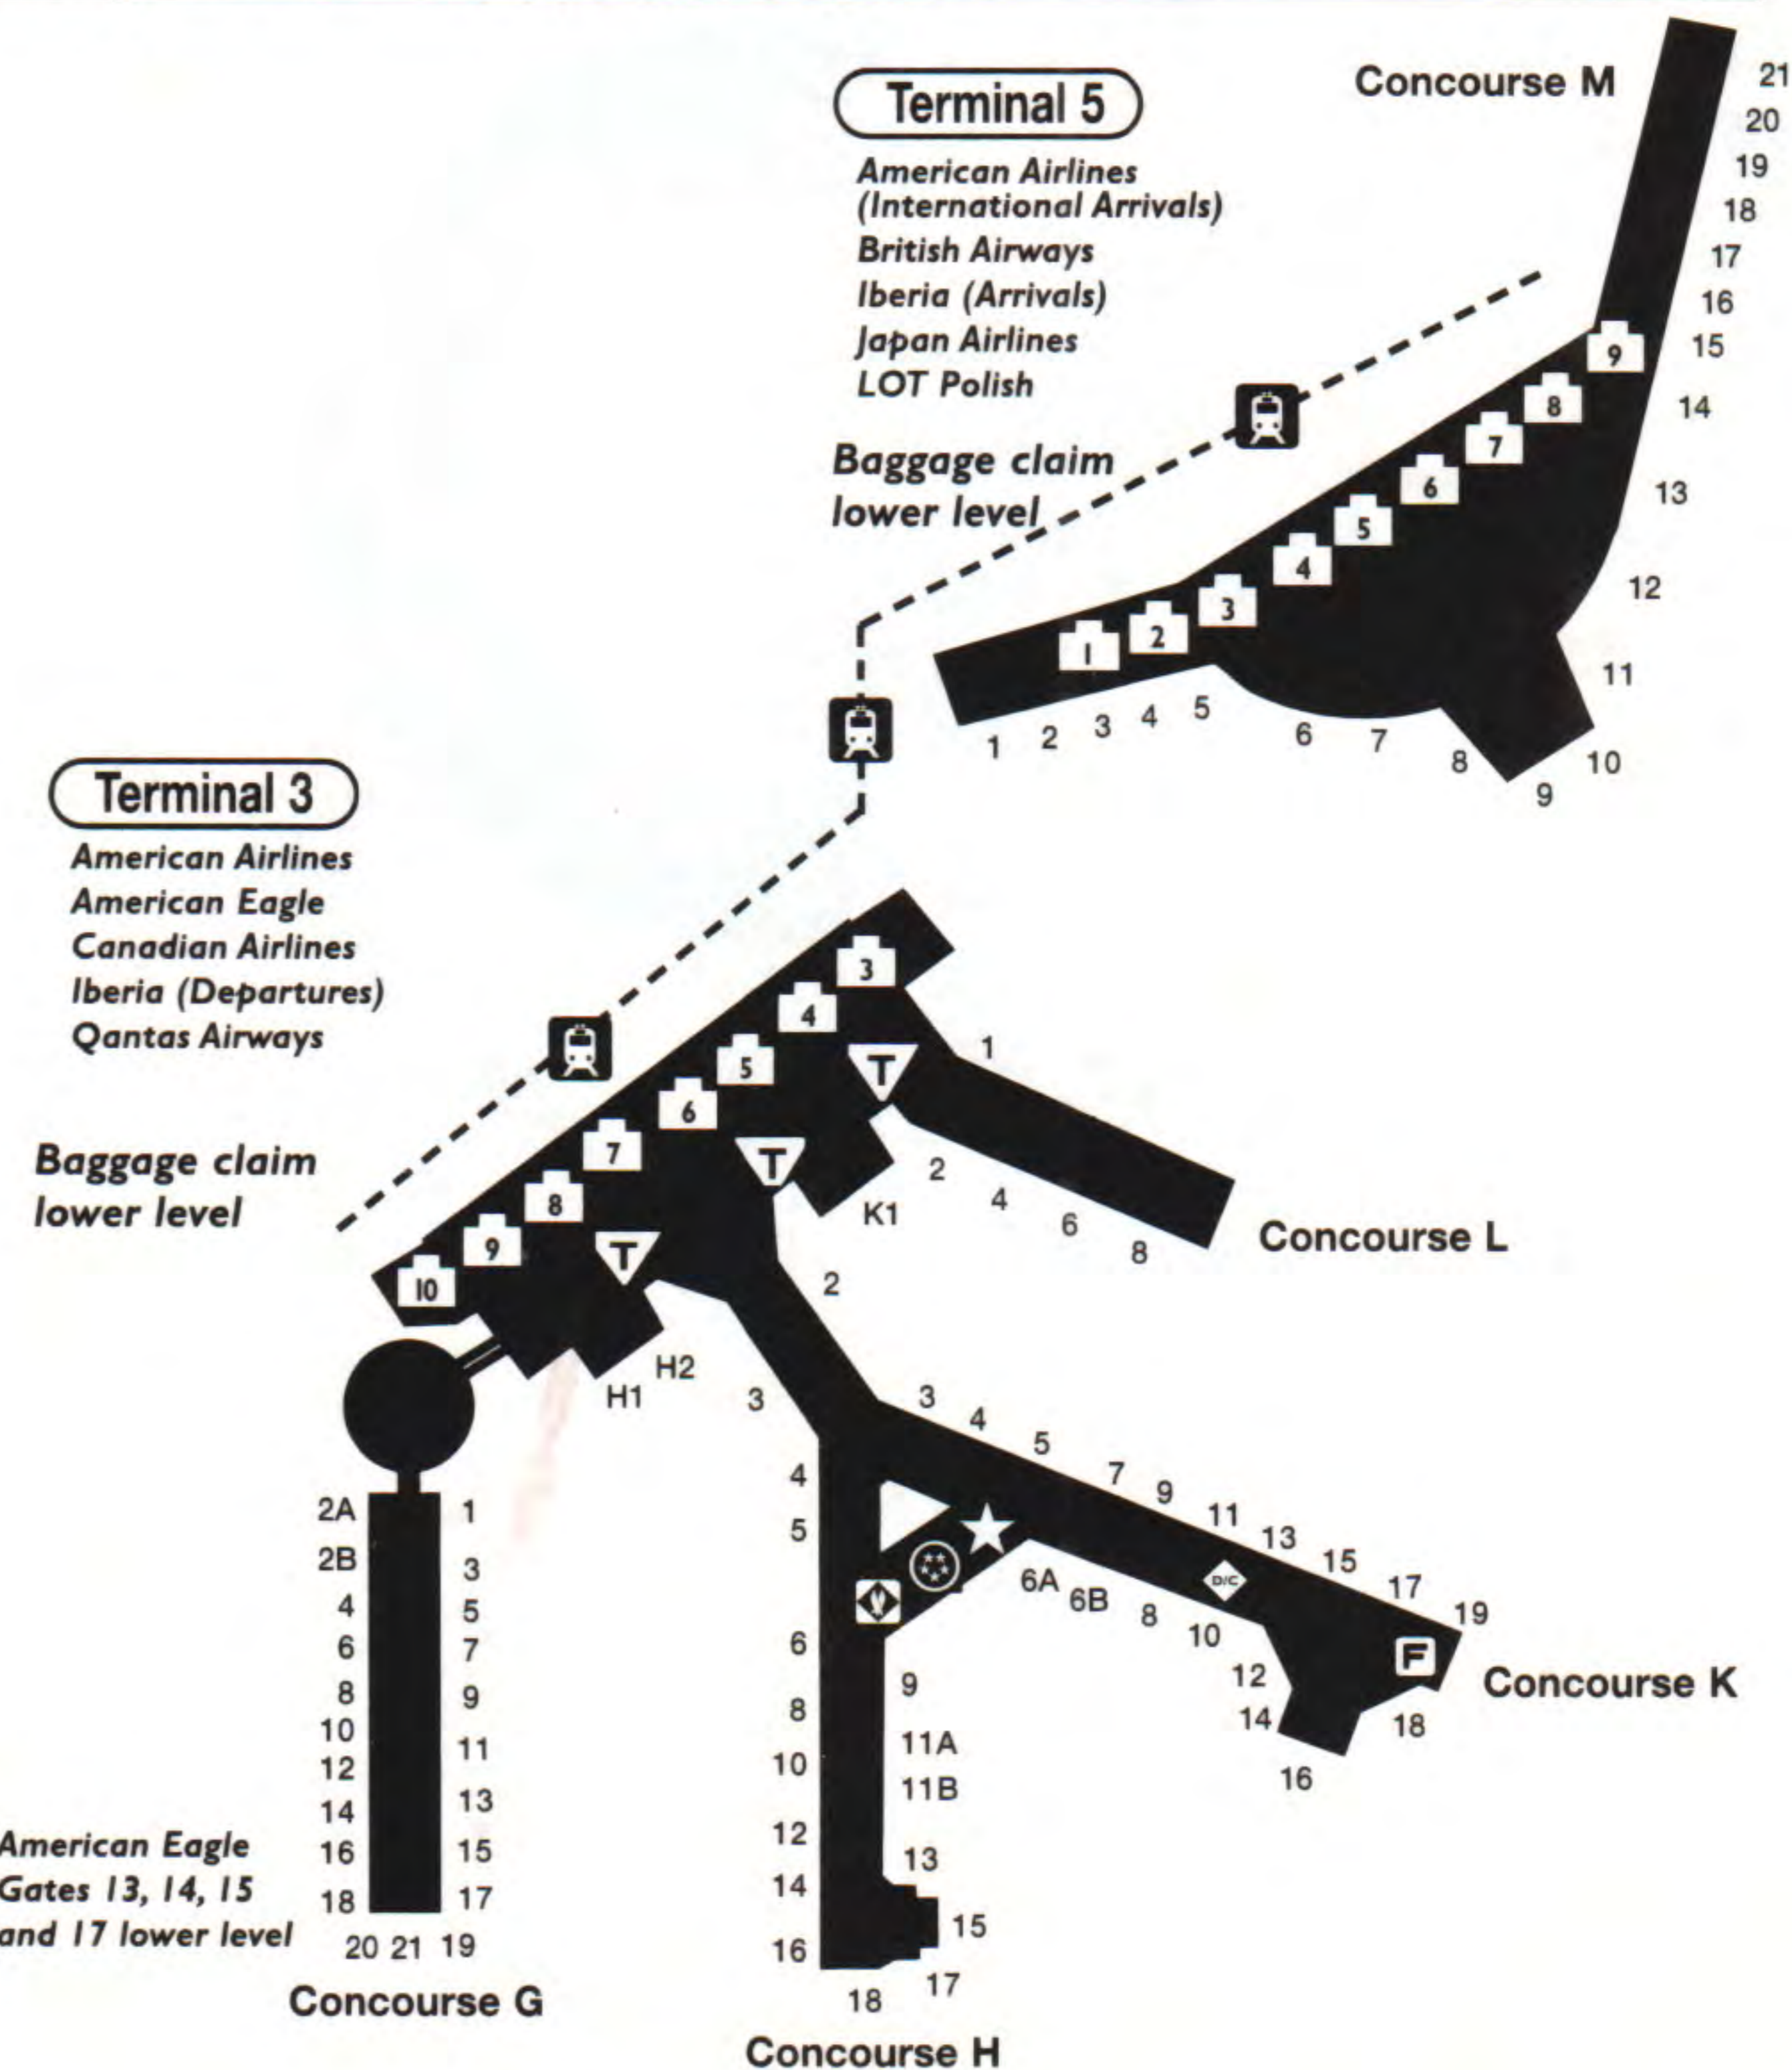

Chicago O'Hare International Airport

ORD