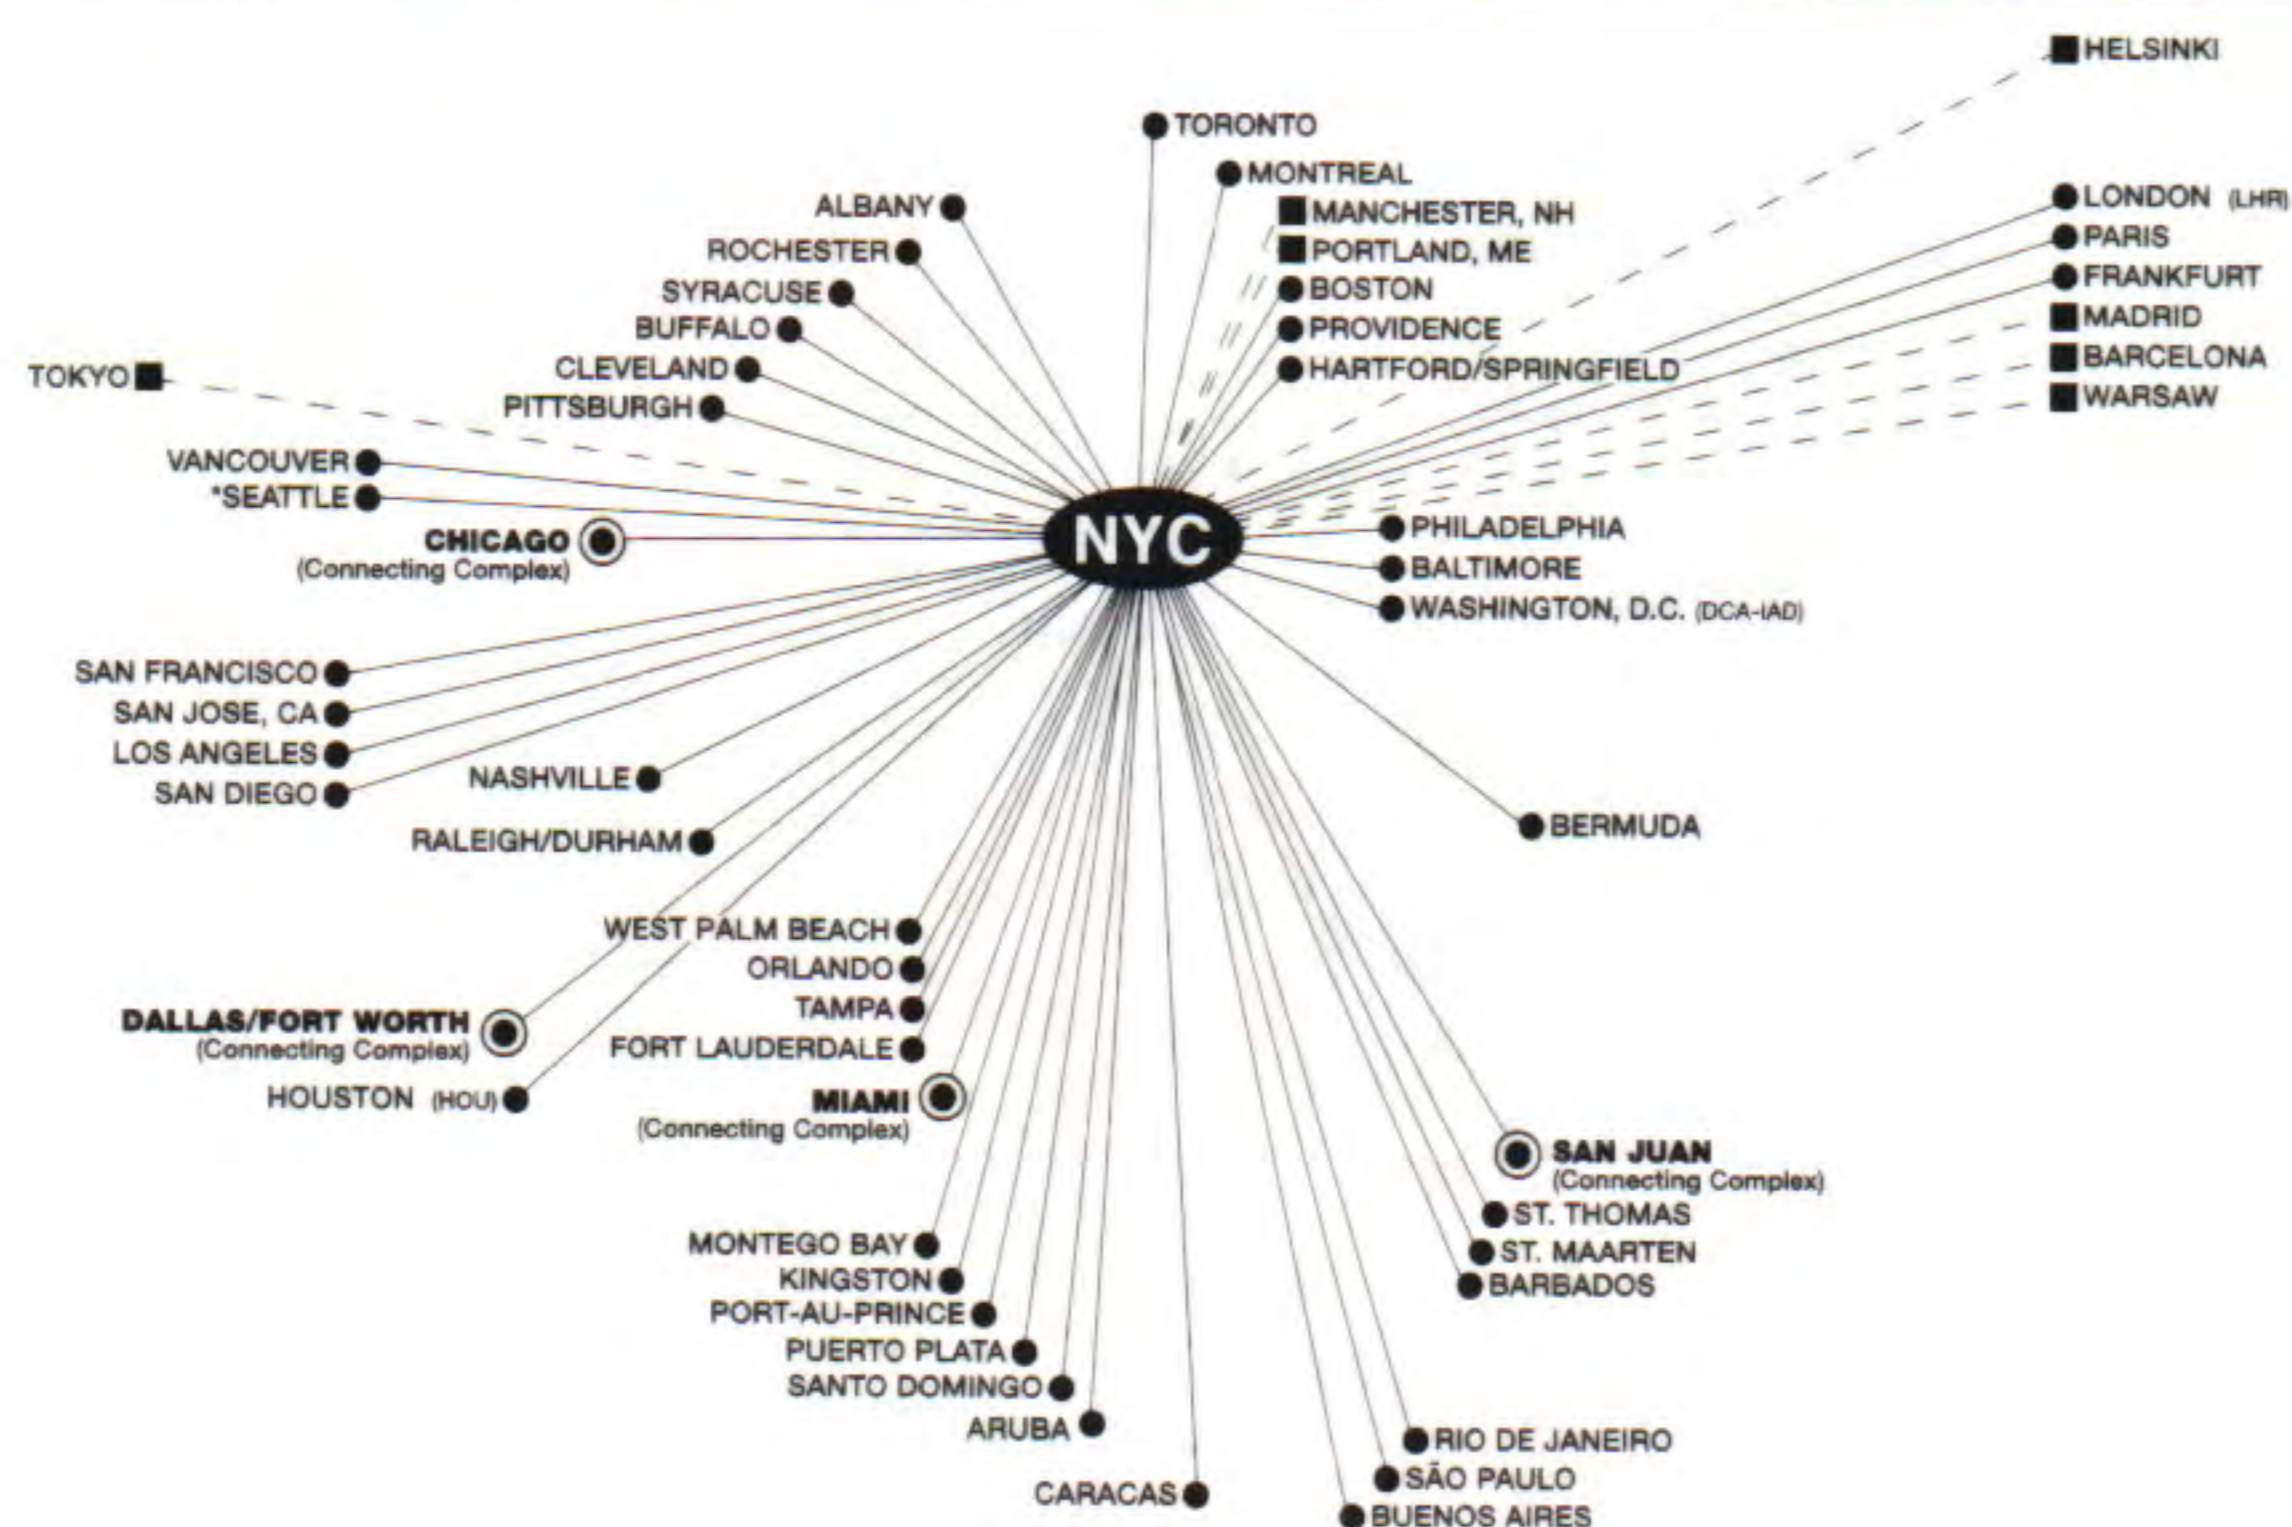

Connecting Hub (Connecting Complex) Route Maps

These connecting hub route maps are designed to include all American Airlines, American Eagle and Codeshare Airline nonstop routes. These maps will help you determine which hub city (connecting complex) will be most appropriate for you to fly to or connect through.

Boston Logan International Airport

Chicago O'Hare International Airport

Dallas/Fort Worth International Airport

LEGEND

- American Airlines / American Eagle Cities
- Connecting Complex
- — — Codeshare Service
- ★ Seasonal Cities

London

Los Angeles International Airport

Miami International Airport

New York City Airports

San Jose Airport

San Juan / Luis Muñoz Marín International Airport

How to Read Our Airport Diagrams

Our airport diagrams are designed to include all the major hubs throughout the American Airlines, American Eagle and Cooperative Service Partner Airline route systems. These diagrams will help you locate your arriving, departing or connecting gates quickly and easily. Use the diagrams to locate baggage claim, ticket counters, Admirals Clubs, duty-free currency exchange and ground transportation systems in each airport. Refer to the legend below for the corresponding symbols.

LEGEND			
TICKETING	ADMIRALS CLUB	EXECUTIVE CENTER	MOVING WALKWAY
BAGGAGE	TRAIN at DFW	DUTY FREE CURRENCY EXCHANGE	IMMIGRATION/CUSTOMS
TRANSFER DESK	CUSTOMER SERVICE	TRANSFER BUS	AIRPORT TRAIN ATS at ORD
SPEEDLINK BUS at LHR and LGW	FLAGSHIP LOUNGE	PLATINUM SERVICE CENTER	