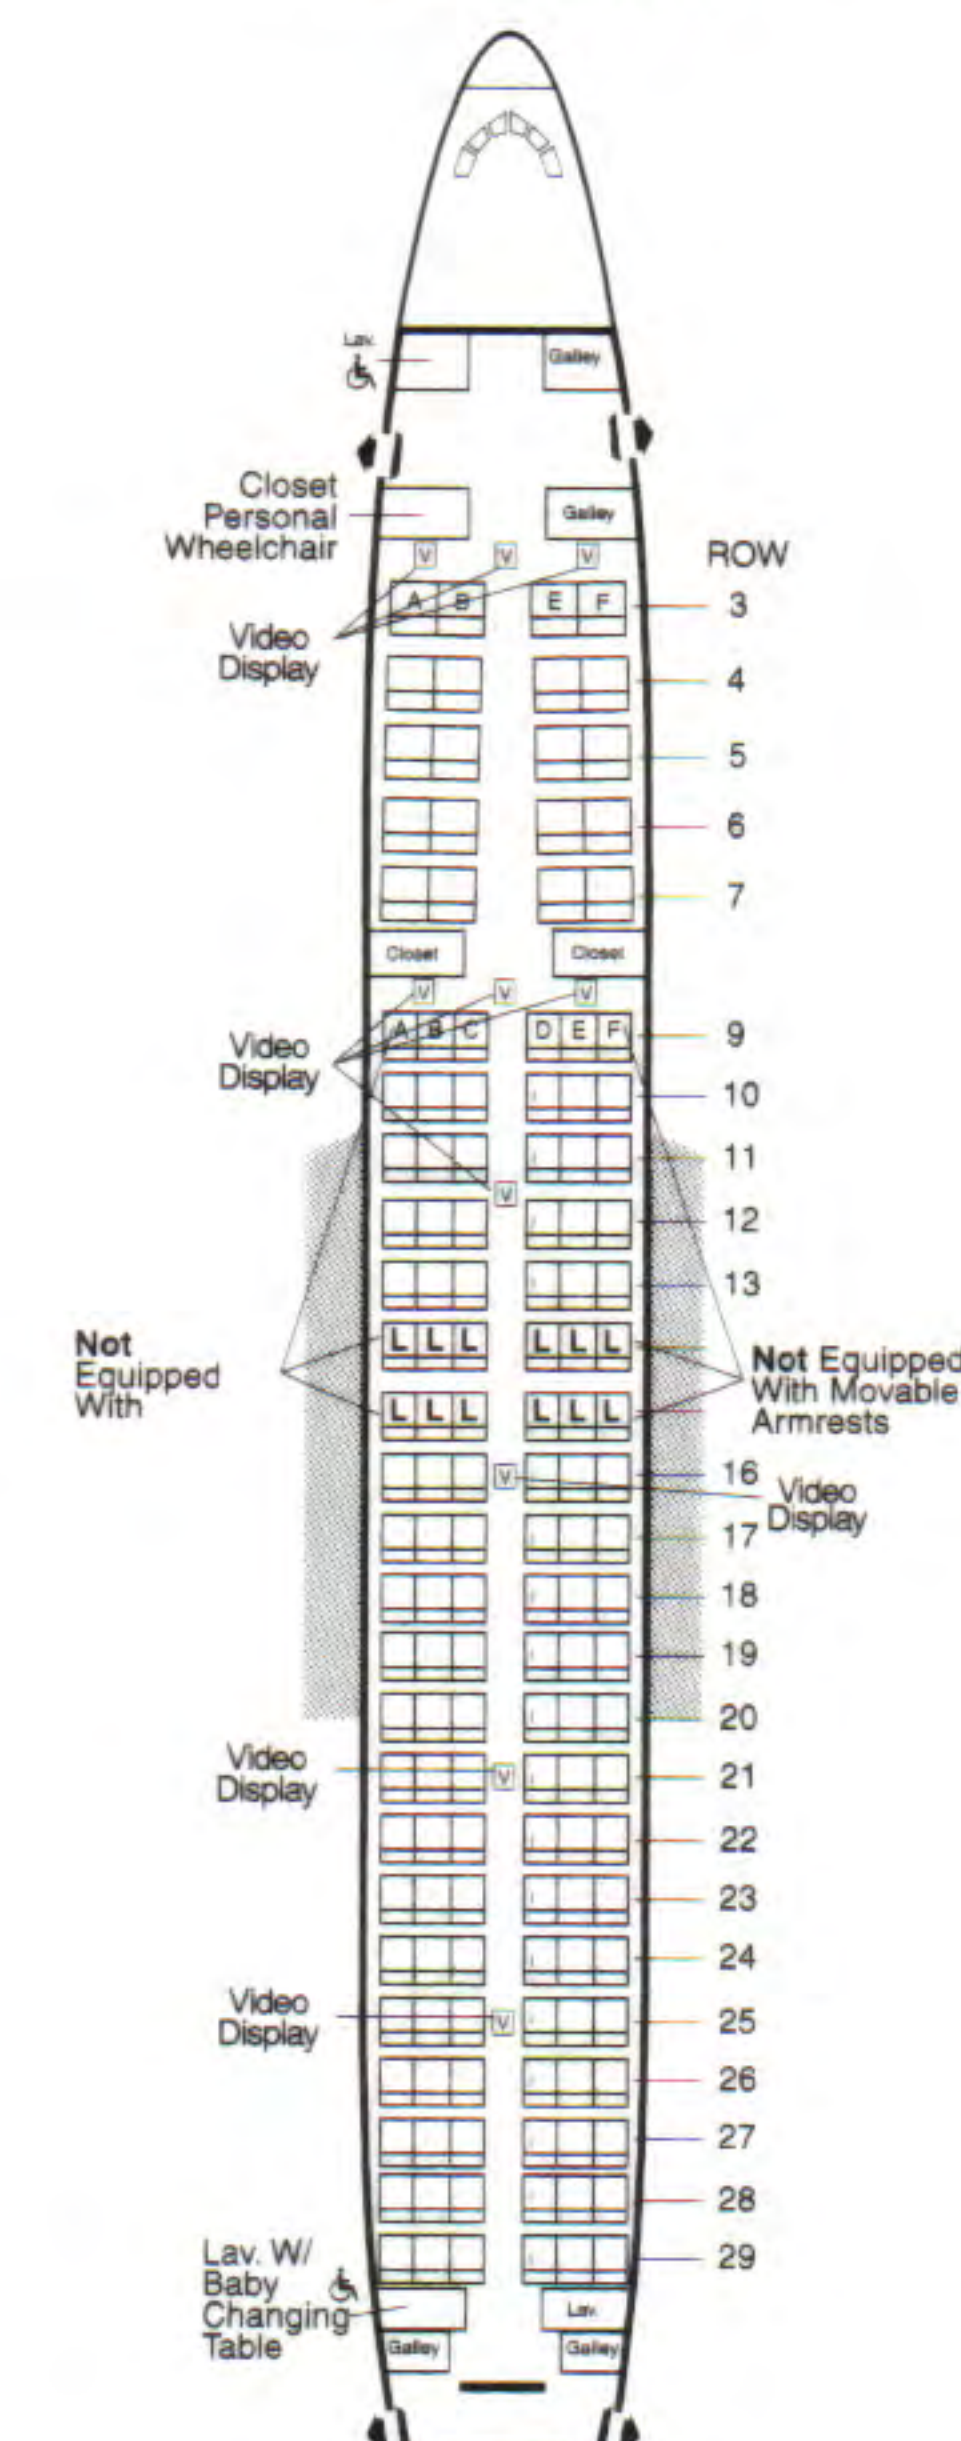

737-800

First Class Rows 3-7
Main Cabin Rows 9-29