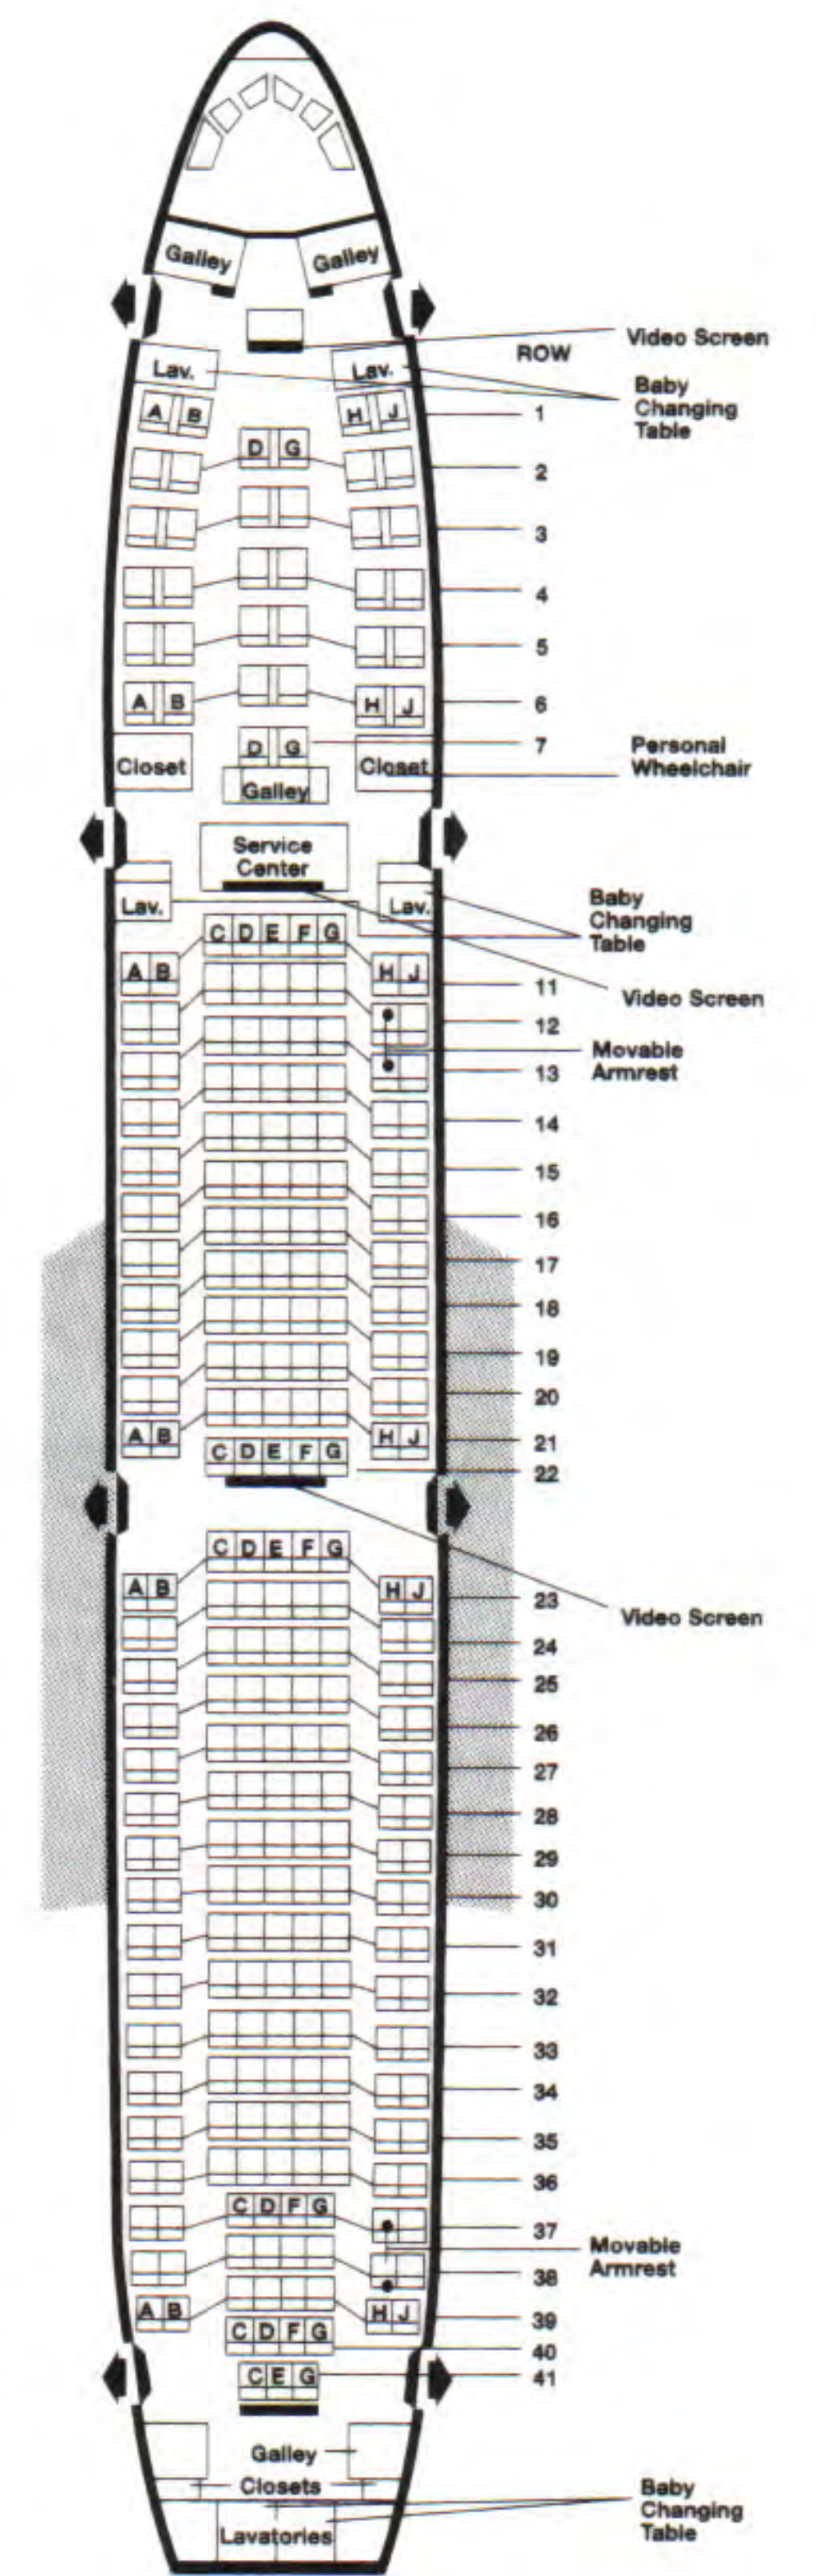

First Class Rows 1-7
Main Cabin Rows 11-41

NOTE: All Lavatories Have Diaper Changing Tables.

NOTE: Baby Changing Tables Available In All Lav.
All Seats Equipped With
Personal Video Monitors.
All Aisle Coach Seats In Rows 21-24
And 28-39 Have Movable Armrests.