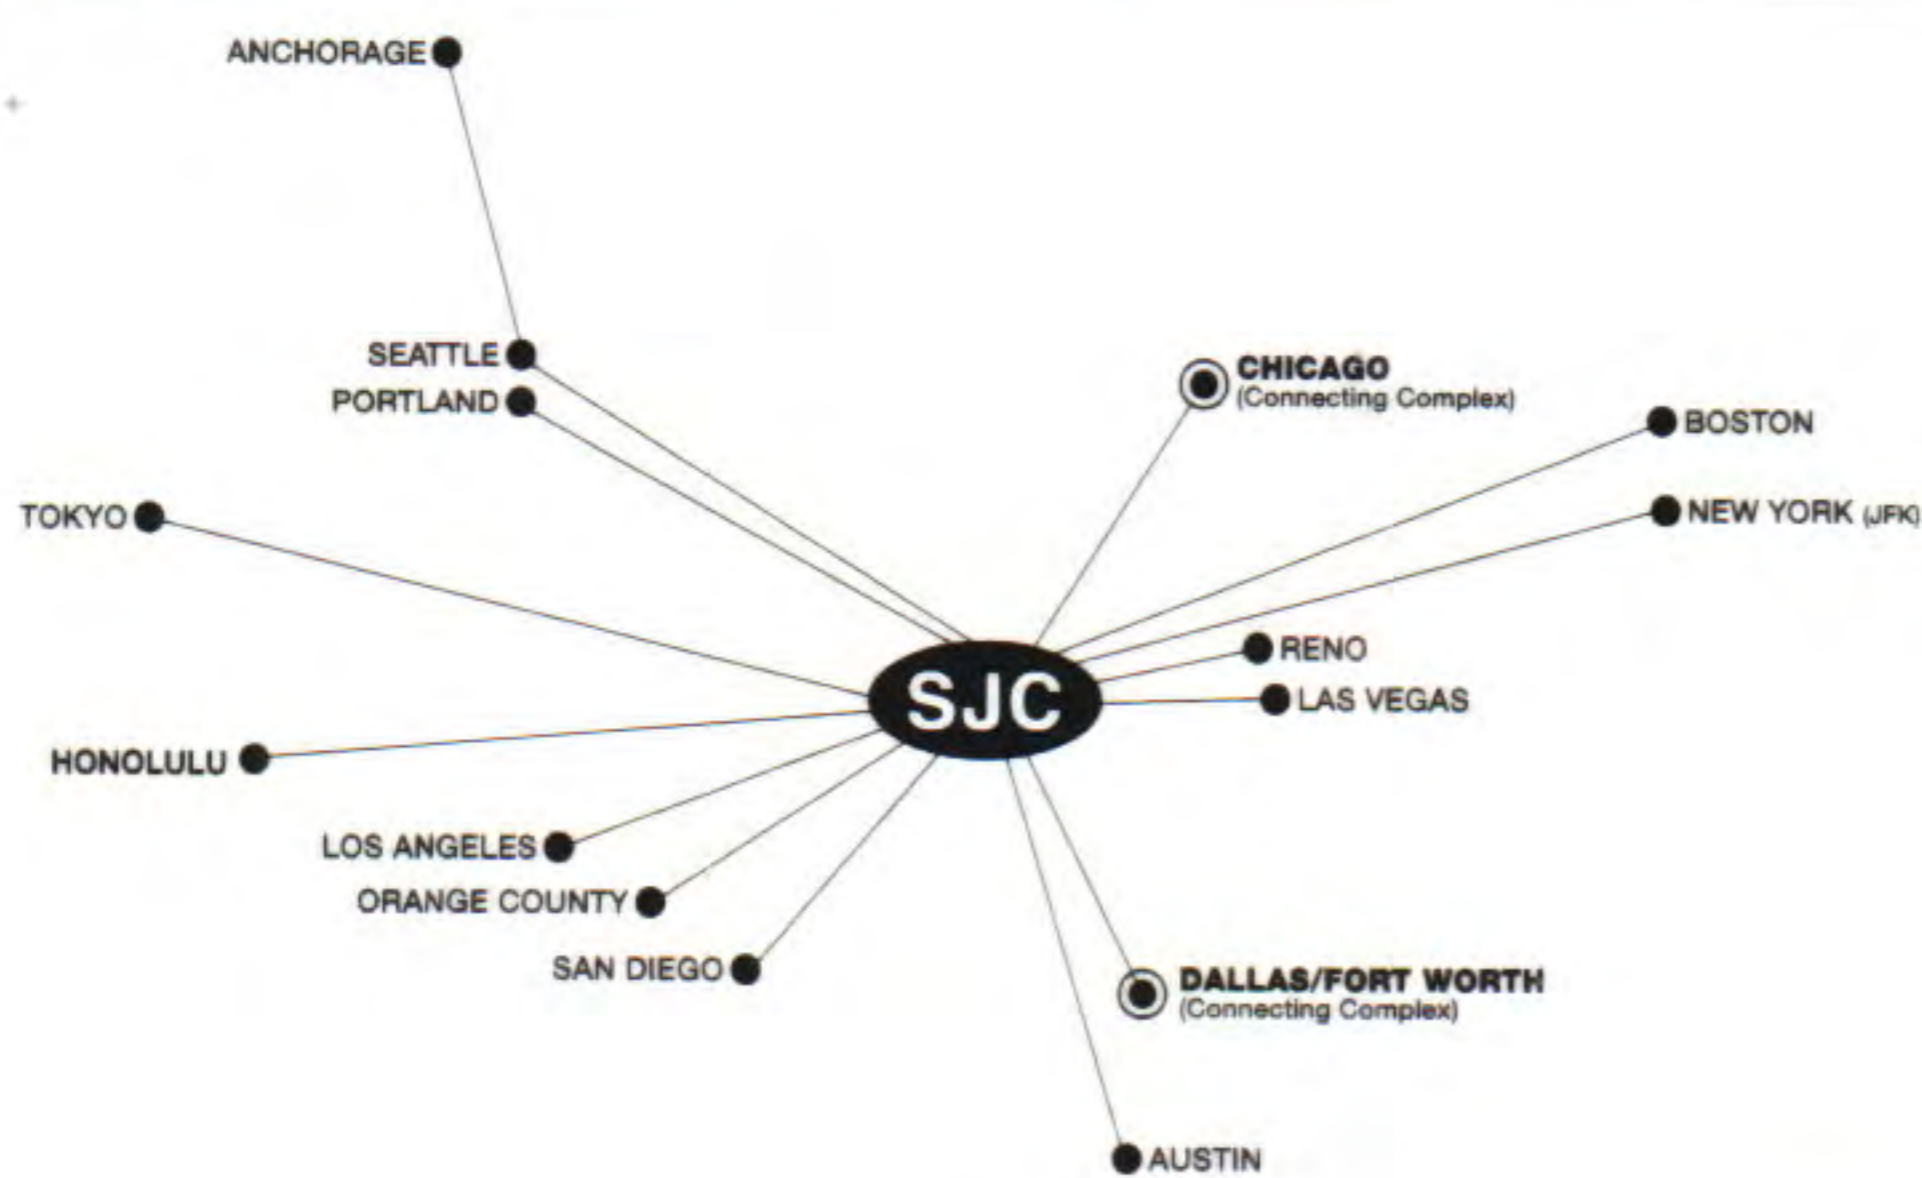

Connecting Hub (Connecting Complex) Route Maps

These connecting hub route maps are designed to include all American Airlines, American Eagle and Codeshare Airline nonstop routes. These maps will help you determine which hub city (connecting complex) will be most appropriate for you to fly to or connect through.

Boston Logan International Airport

Chicago O'Hare International Airport

Dallas/Fort Worth International Airport

LEGEND

- American Airlines / American Eagle Cities
- Connecting Complex
- — — Codeshare Service
- ★ Seasonal Cities

London

Los Angeles International Airport

Miami International Airport

New York City Airports

San Jose Airport

San Juan / Luis Muñoz Marín International Airport

How to Read Our Airport Diagrams

Our airport diagrams are designed to include all the major hubs throughout the American Airlines, American Eagle and Cooperative Service Partner Airline route systems. These diagrams will help you locate your arriving, departing or connecting gates quickly and easily. Use the diagrams to locate baggage claim, ticket counters, Admirals Clubs, duty-free currency exchange and ground transportation systems in each airport. Refer to the legend below for the corresponding symbols.

LEGEND			
TICKETING	ADMIRALS CLUB	EXECUTIVE CENTER	MOVING WALKWAY
BAGGAGE	TRAIN at DFW	DUTY FREE CURRENCY EXCHANGE	IMMIGRATION/CUSTOMS
TRANSFER DESK	CUSTOMER SERVICE	TRANSFER BUS	AIRPORT TRAIN ATS at ORD
SPEEDLINK BUS at LHR and LGW	FLAGSHIP LOUNGE	PLATINUM SERVICE CENTER	