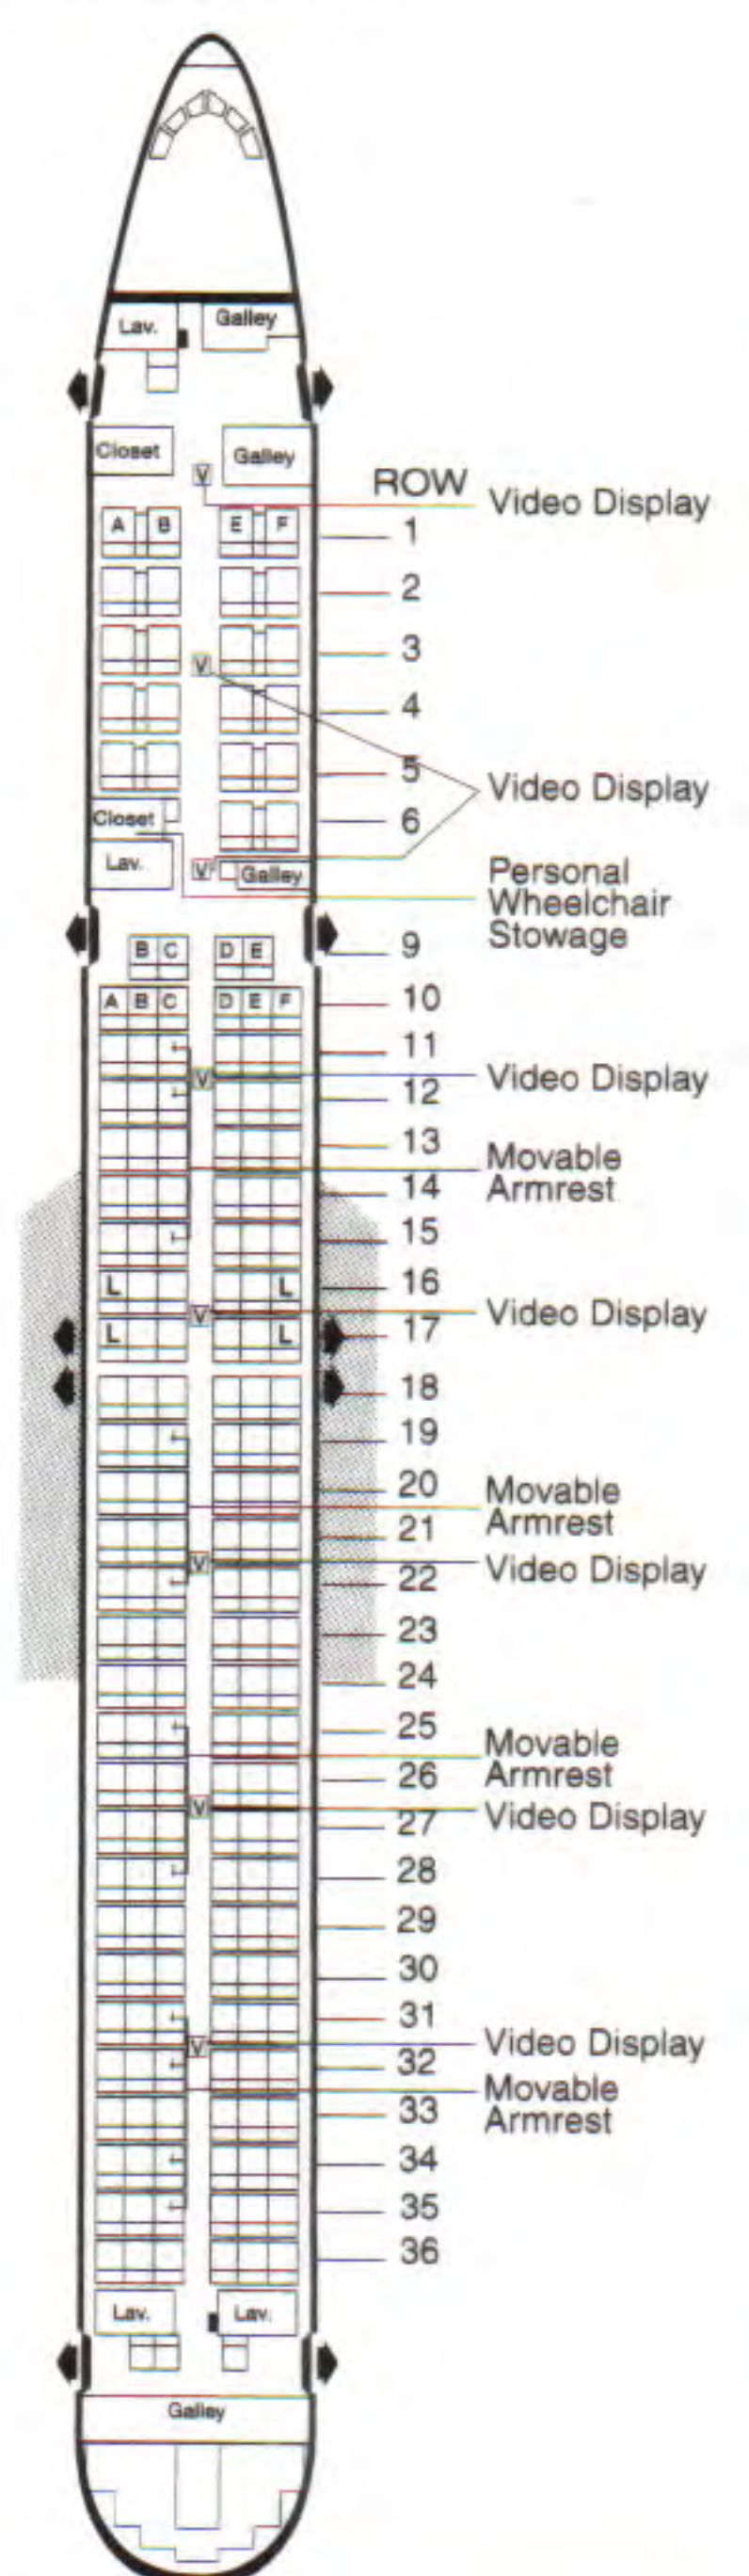

757

First Class Rows 1-6
Main Cabin Rows 9-36