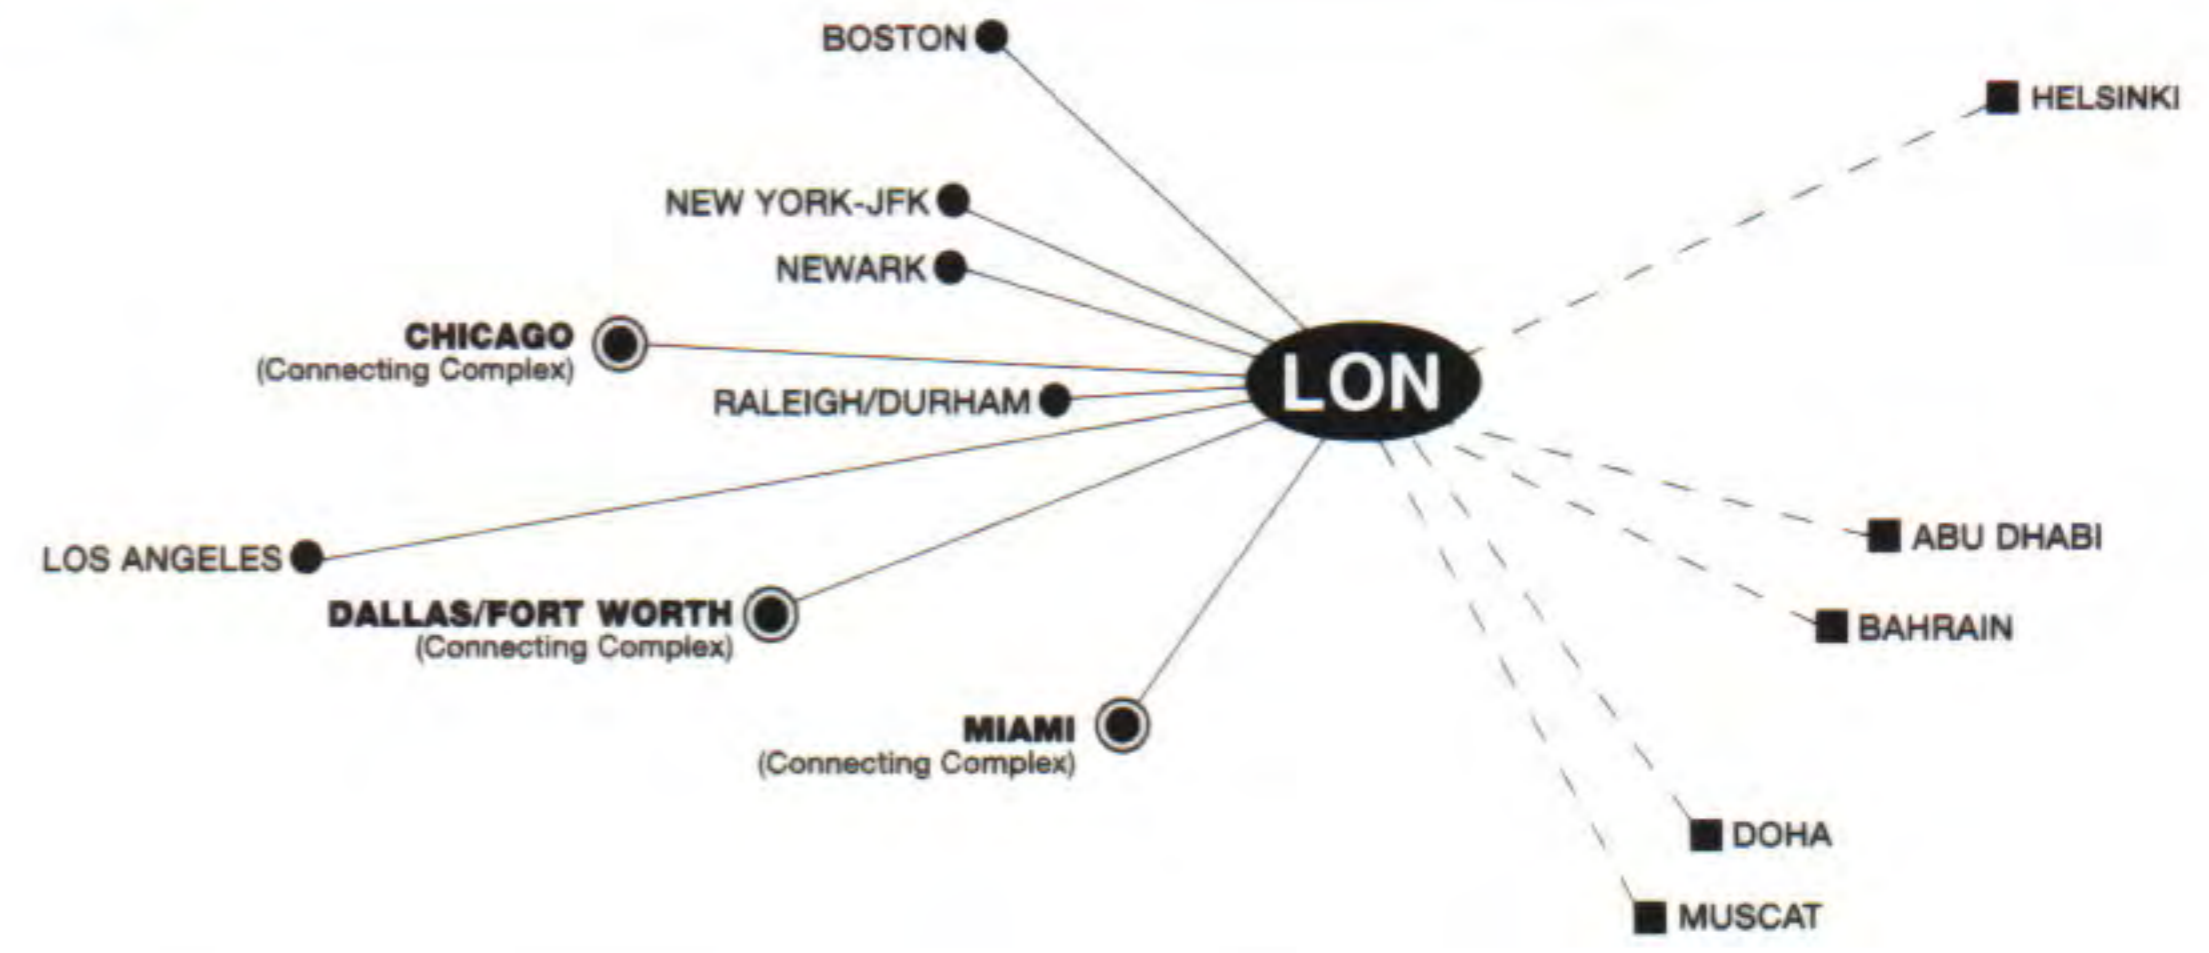

Connecting Hub (Connecting Complex) Route Maps

These connecting hub route maps are designed to include all American Airlines, American Eagle and Codeshare Airline nonstop routes. These maps will help you determine which hub city (connecting complex) will be most appropriate for you to fly to or connect through.

Boston Logan International Airport

Chicago O'Hare International Airport

Dallas/Fort Worth International Airport

LEGEND

- American Airlines / American Eagle Cities
- Connecting Complex
- — — Codeshare Service
- ★ Seasonal Cities

London

Los Angeles International Airport

Miami International Airport

New York City Airports

San Jose Airport

San Juan / Luis Muñoz Marín International Airport

How to Read Our Airport Diagrams

Our airport diagrams are designed to include all the major hubs throughout the American Airlines, American Eagle and Cooperative Service Partner Airline route systems. These diagrams will help you locate your arriving, departing or connecting gates quickly and easily. Use the diagrams to locate baggage claim, ticket counters, Admirals Clubs, duty-free currency exchange and ground transportation systems in each airport. Refer to the legend below for the corresponding symbols.

Terminal A

American Airlines
Canadian Airlines
Grupo Taca

American Eagle
Gates A0-A5
Lower Level

American Eagle
Gates A9-A12
Upper Level

Terminal C

American Airlines

American's TRAAIN, an automated rail service located inside the security area, may be the quickest way to reach the gate for your next flight. The TRAAIN runs every two minutes, across from gates A12, A29, C2, C30, and B5. Maps in the terminal tell you whether it is quicker to walk or take the TRAAIN to your connecting flight.