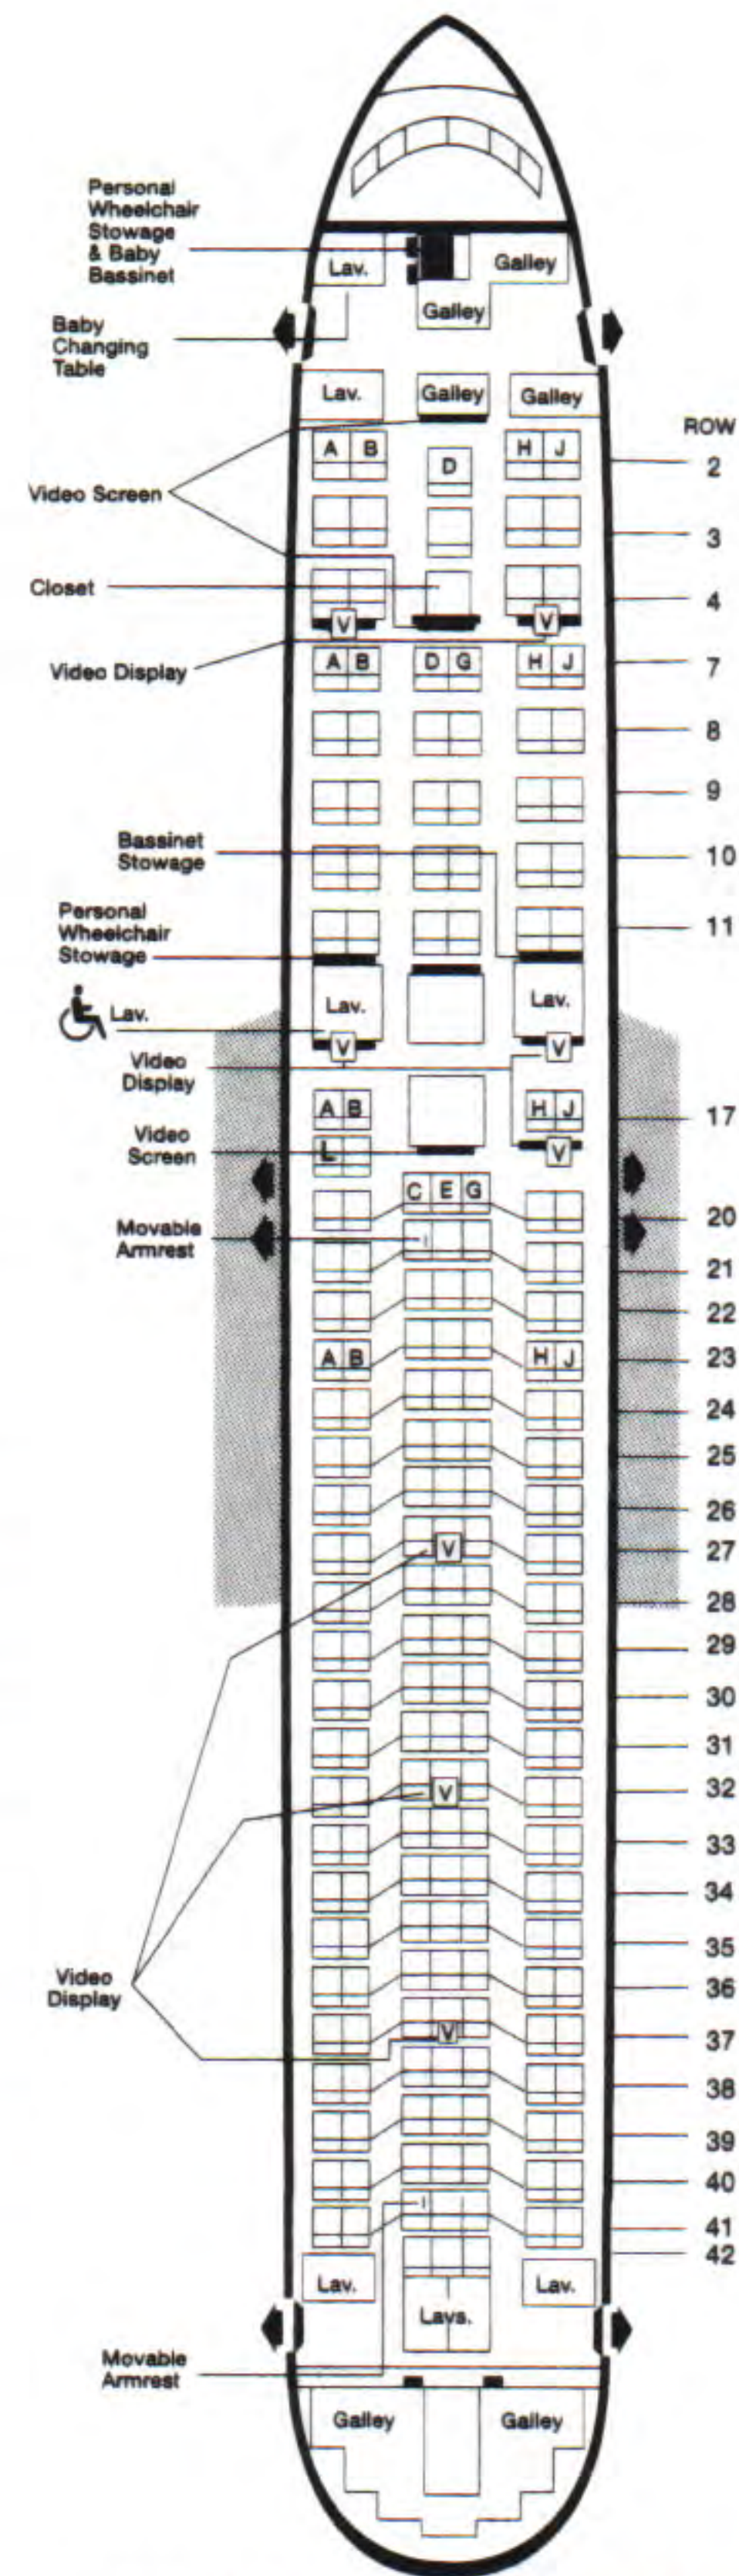

First Class Rows 1-7
Main Cabin Rows 11-41

NOTE: All Lavatories Have Diaper Changing Tables.

NOTE: Baby Changing Tables Available In All Lav.
All Seats Equipped With
Personal Video Monitors.
All Aisle Coach Seats In Rows 21-24
And 28-39 Have Movable Armrests.