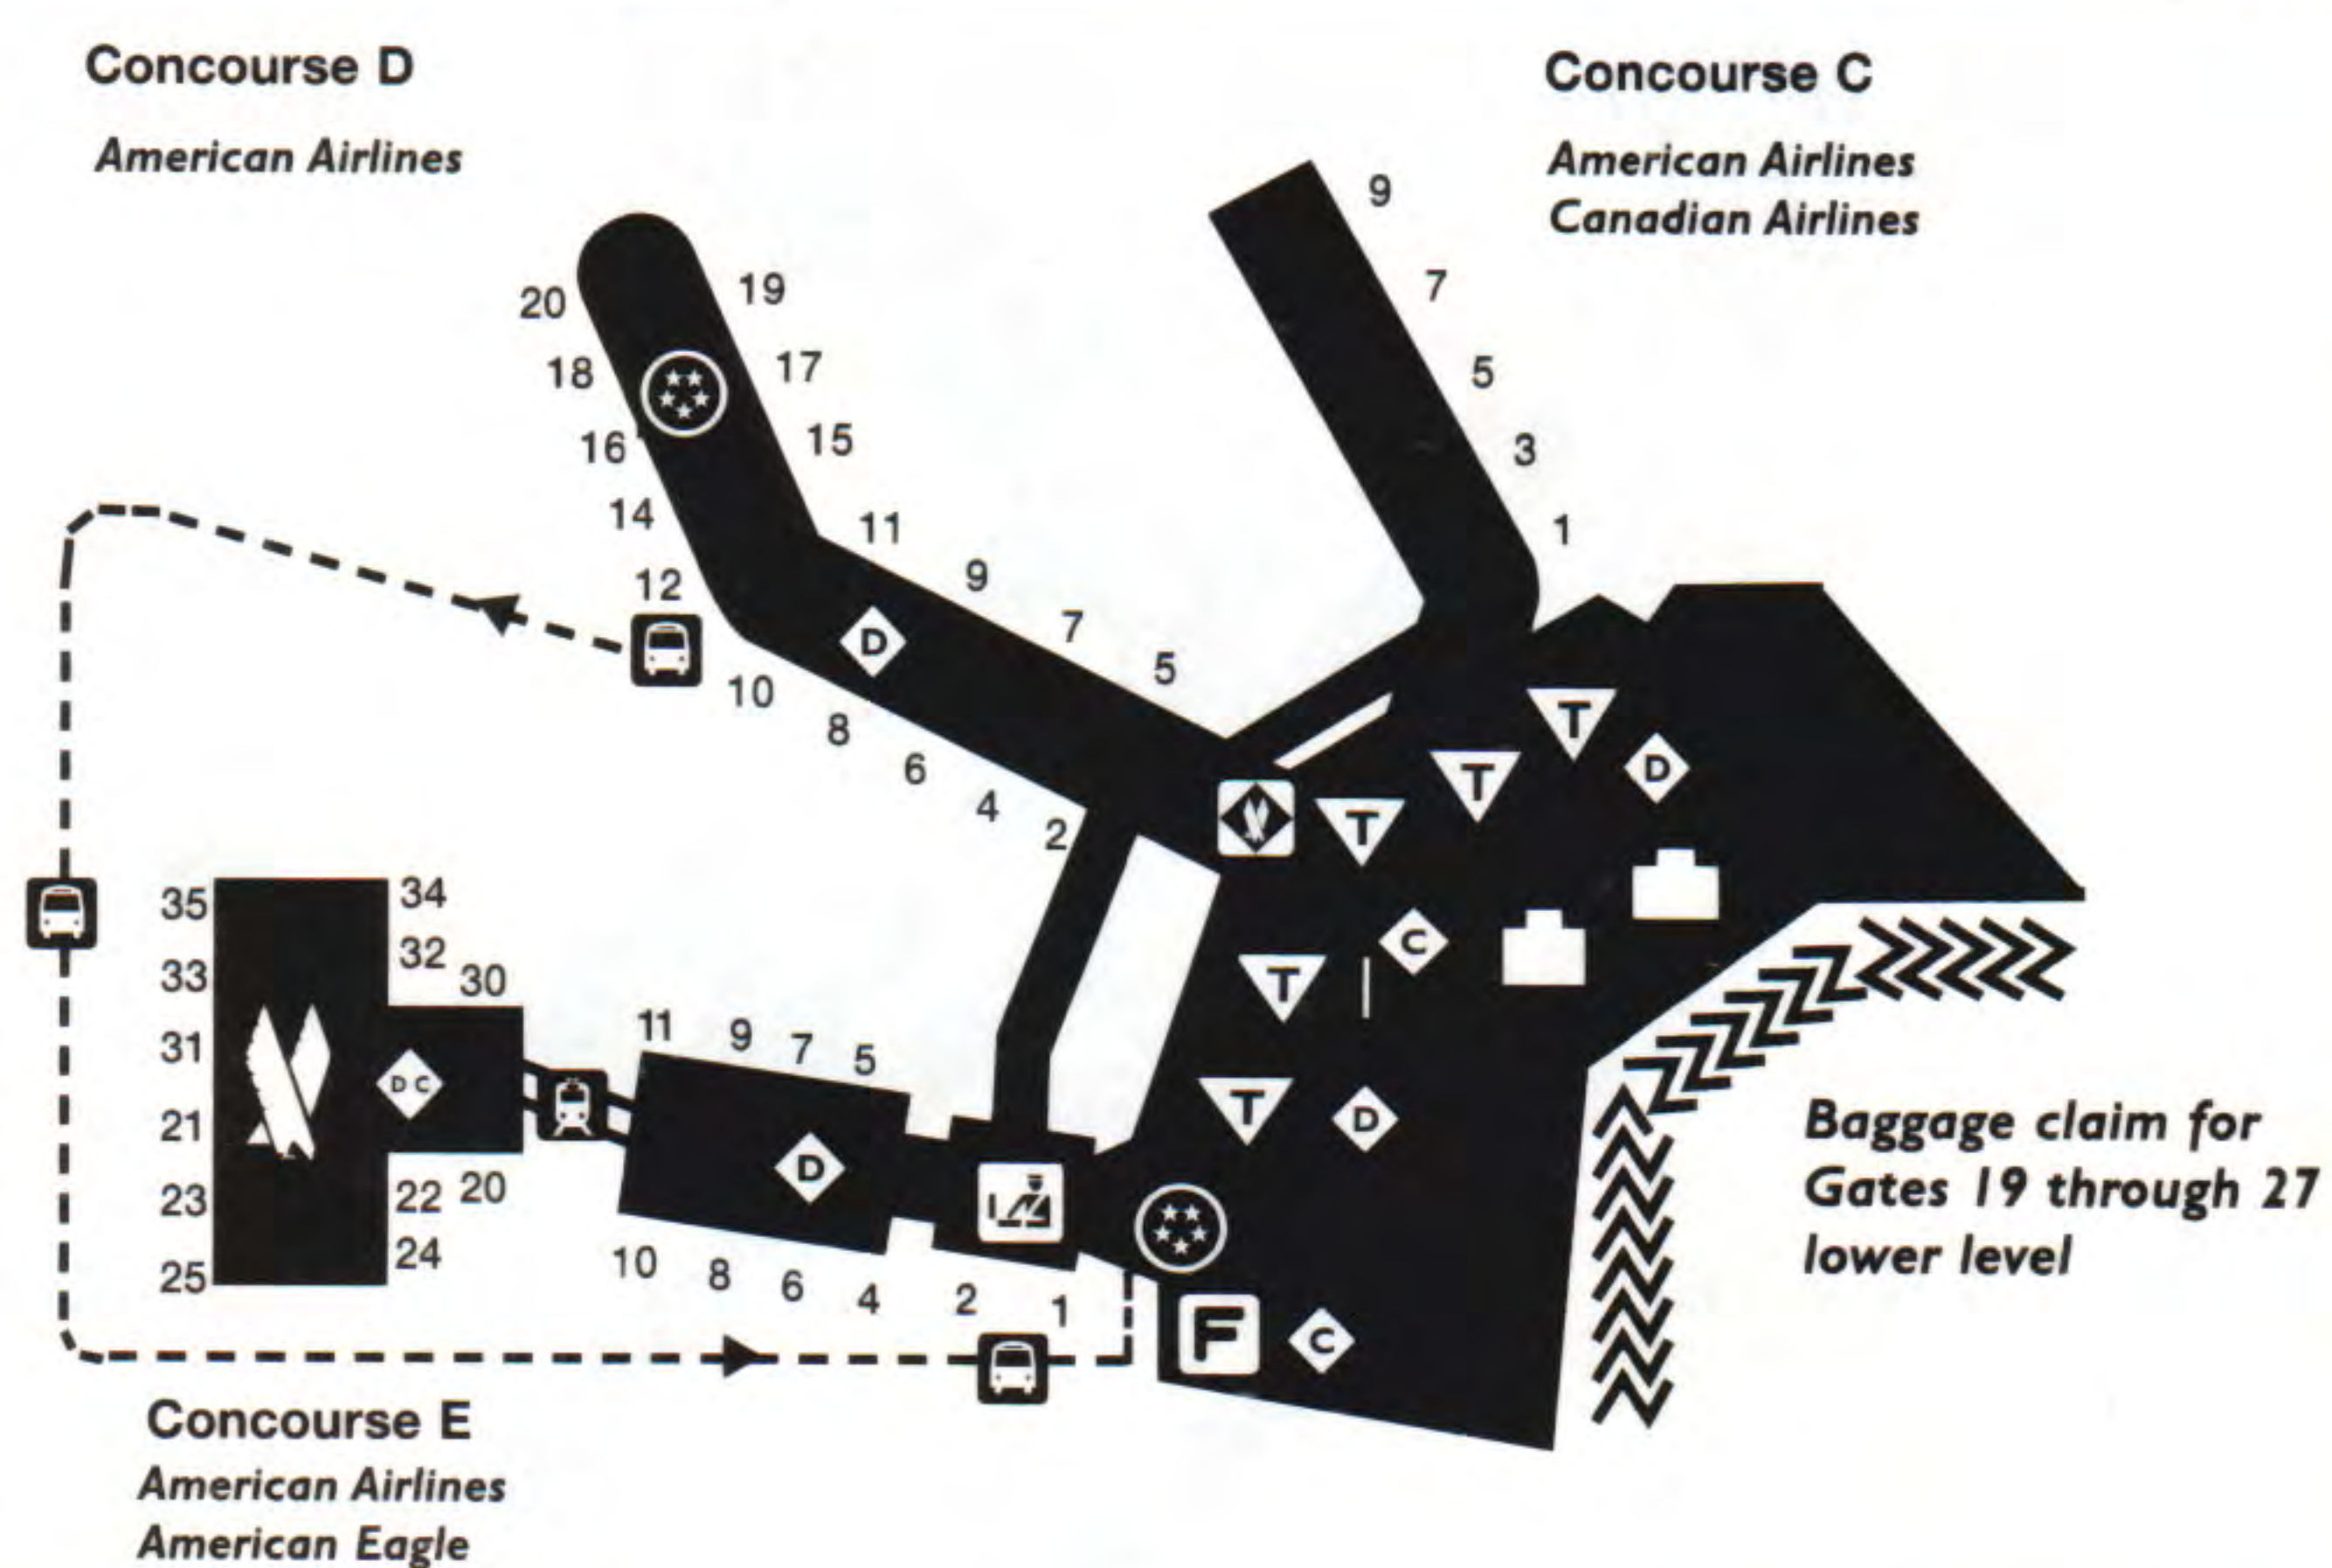

Los Angeles International Airport

LAX

Miami International Airport

MIA

Connecting walkways are provided between Concourses C and D and between D and E for the convenience of our passengers. Passengers using these walkways do not need to clear airport security in order to move between concourses. The walkway is located across from Gate 1 in Concourse C, across from Gate 5 in Concourse D, and adjacent to Gate 5 in Concourse E (with the exception of Satellite E Gates 20-35, which are accessible only by tram service from the main terminal). Moving walkways are provided on Level 3 in Concourse D.