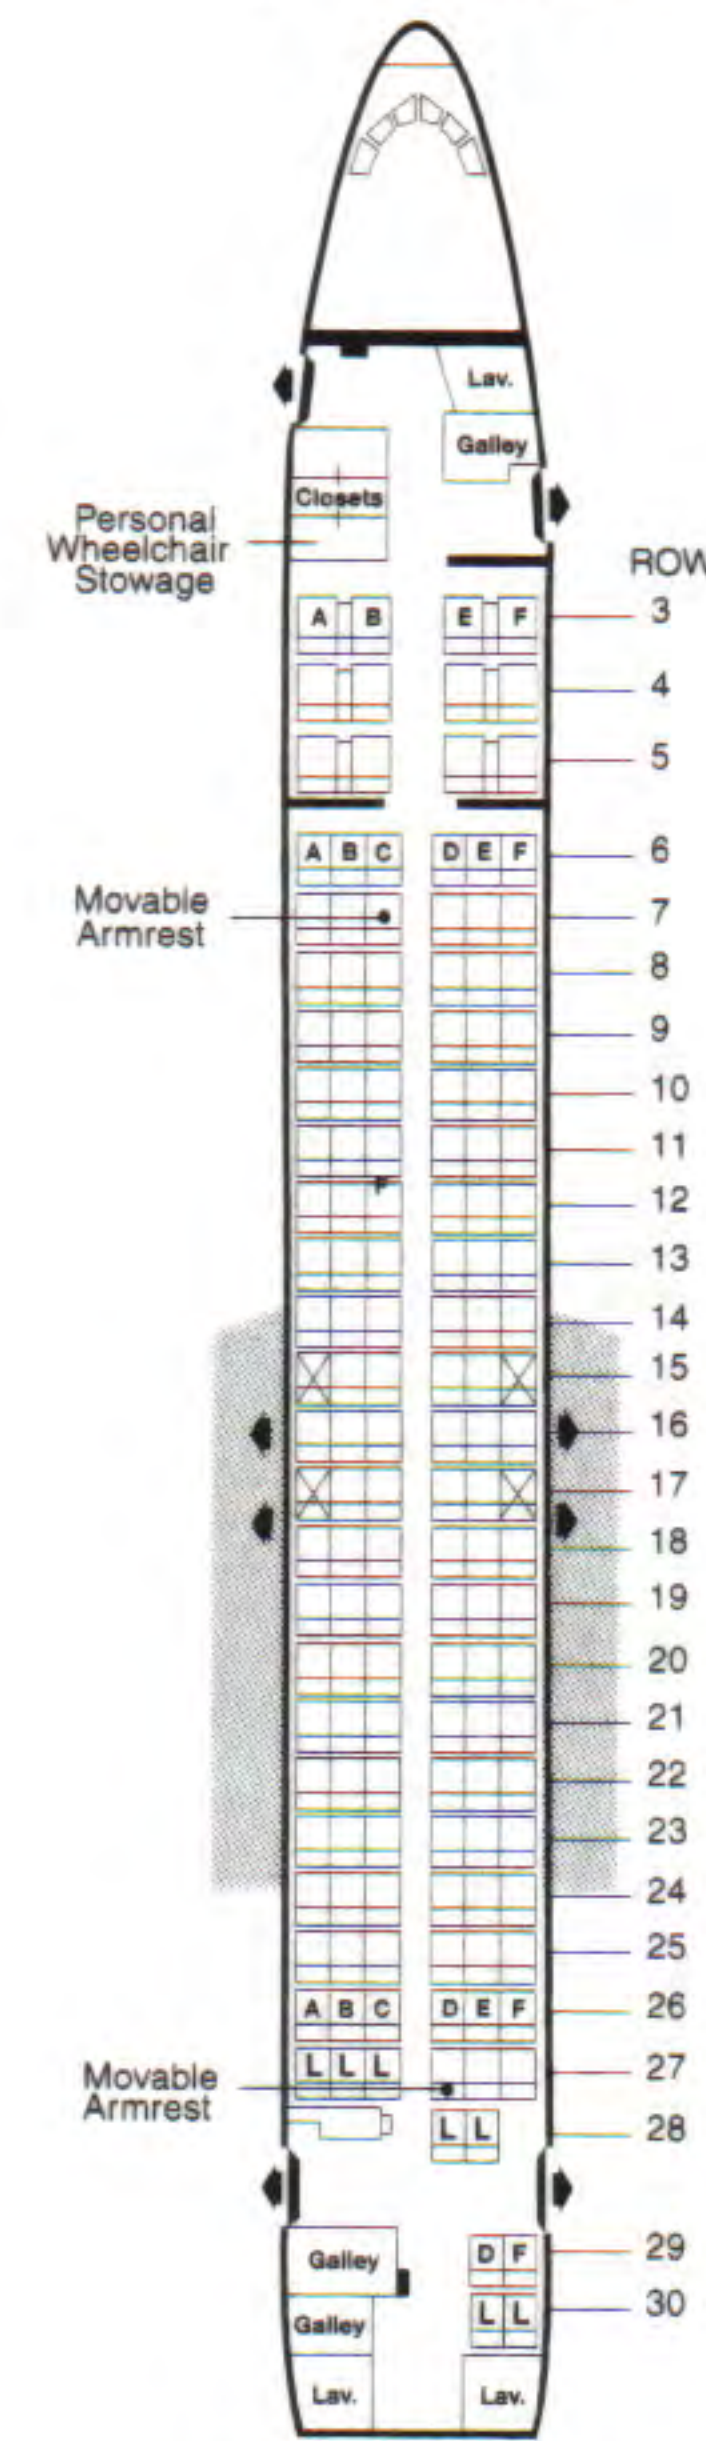

727-200

First Class Rows 3-5
Main Cabin Rows 6-30