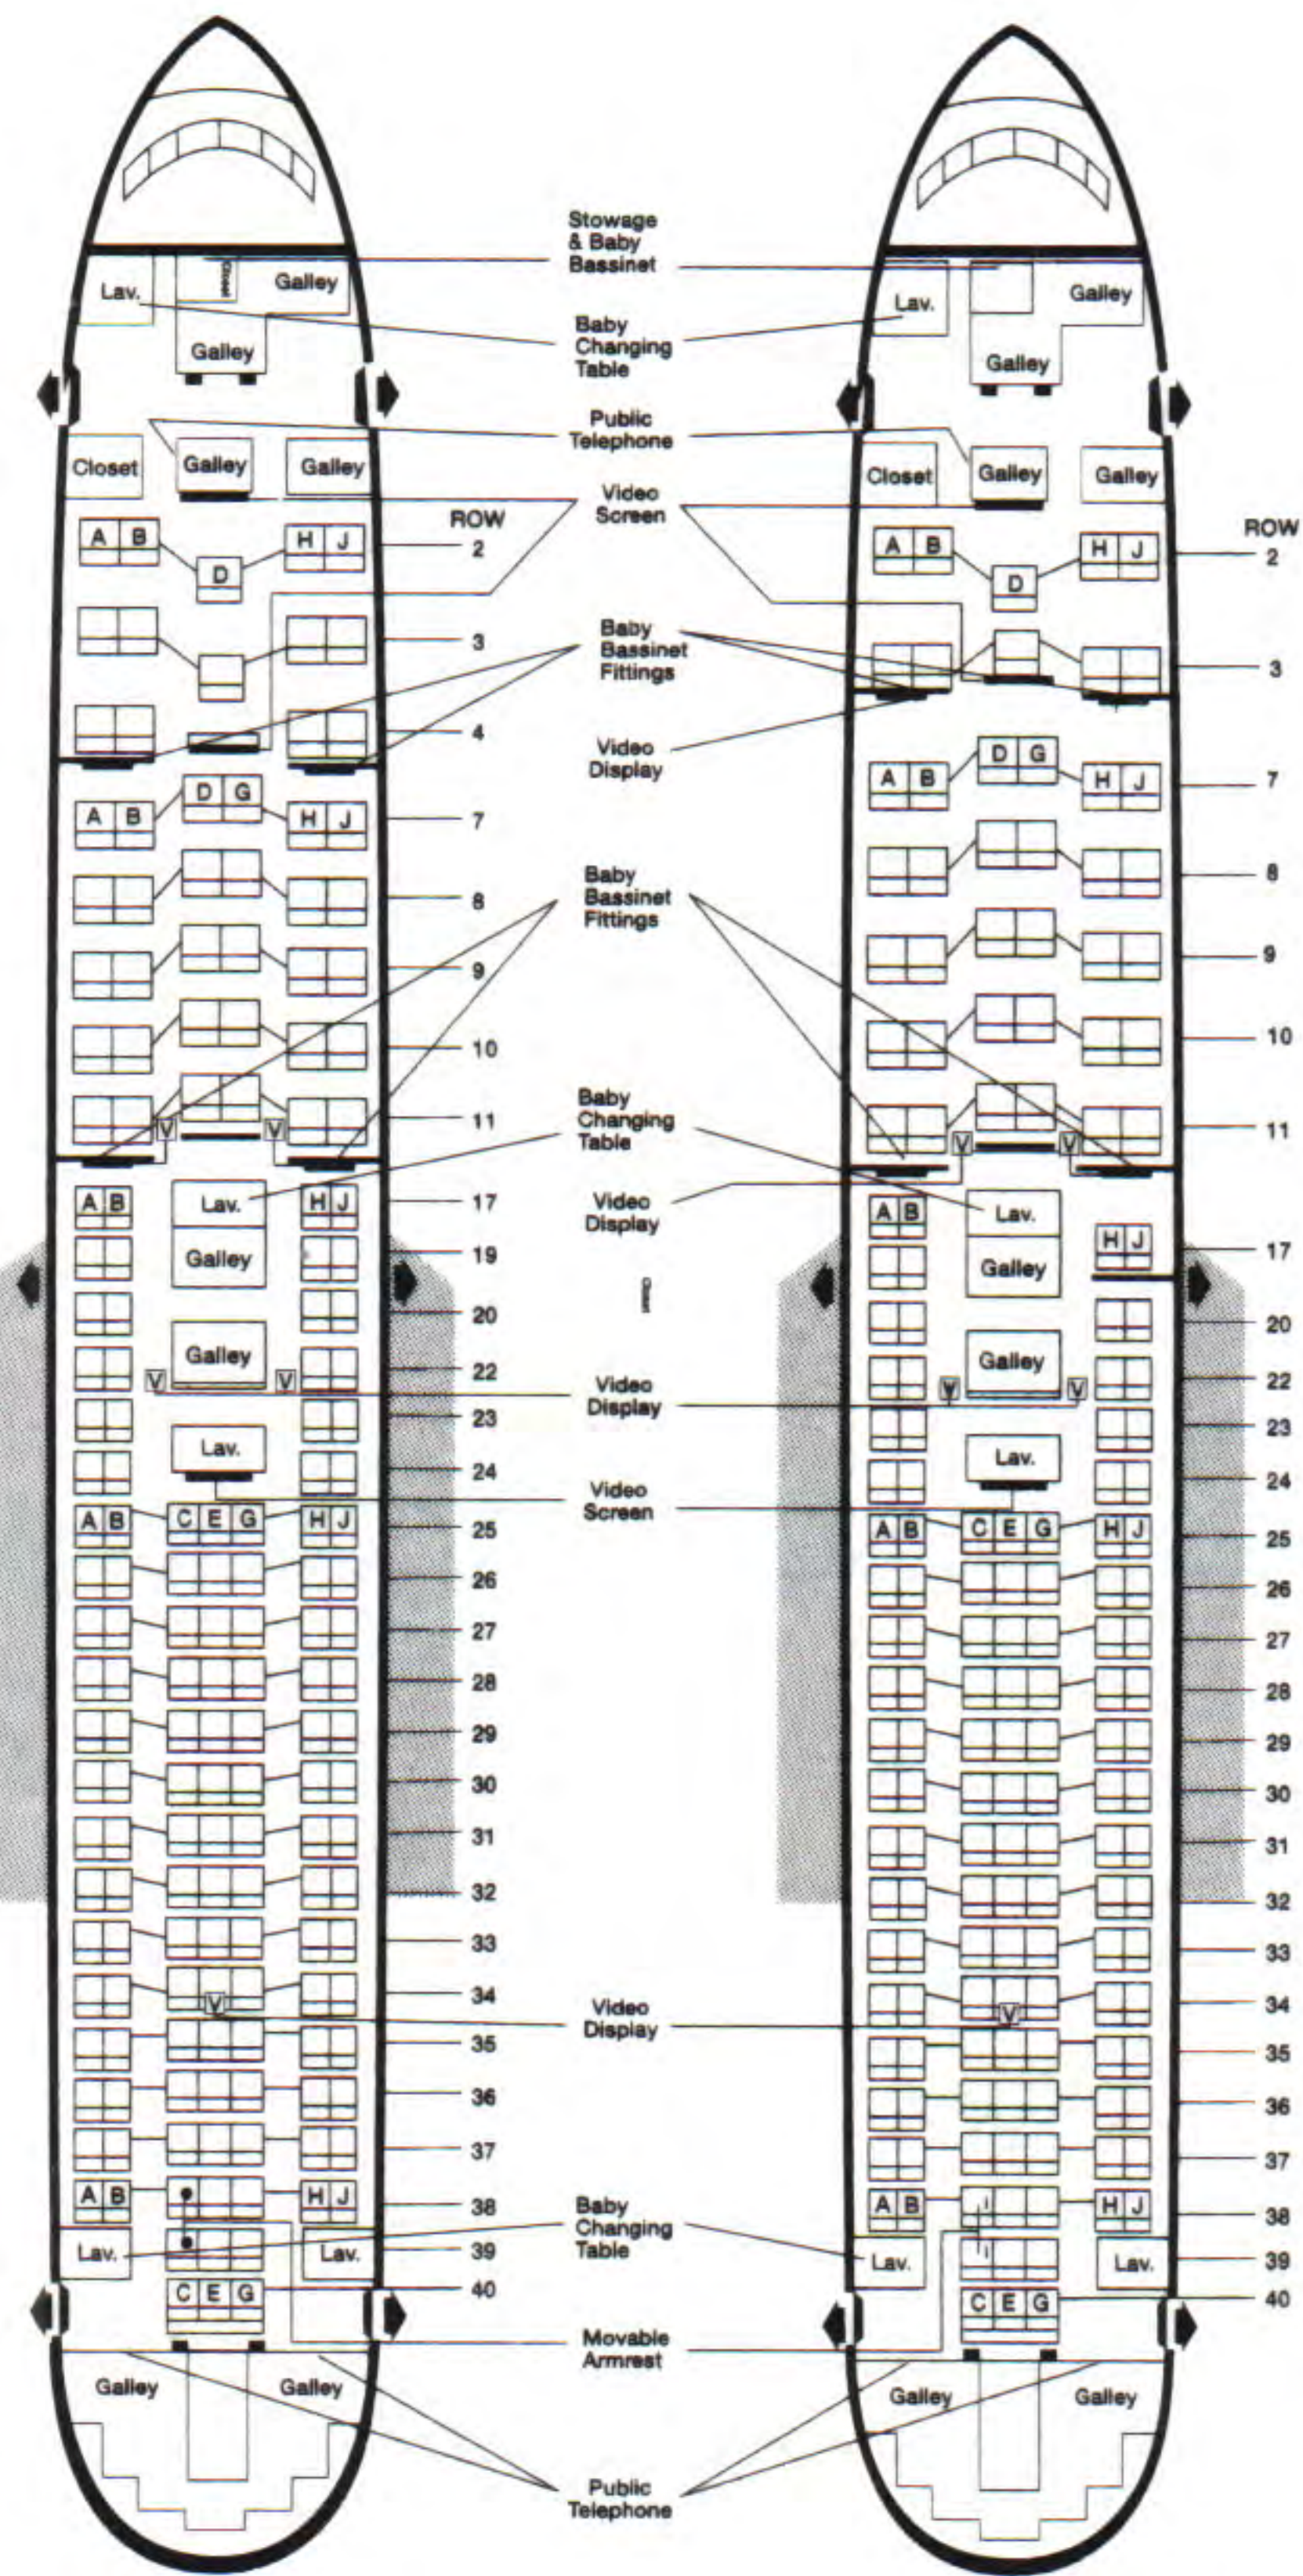

First Class Rows 1-7
Main Cabin Rows 11-41

NOTE: All Lavatories Have Diaper Changing Tables.

NOTE: Baby Changing Tables Available In All Lav.
All Seats Equipped With
Personal Video Monitors.
All Aisle Coach Seats In Rows 21-24
And 28-39 Have Movable Armrests.