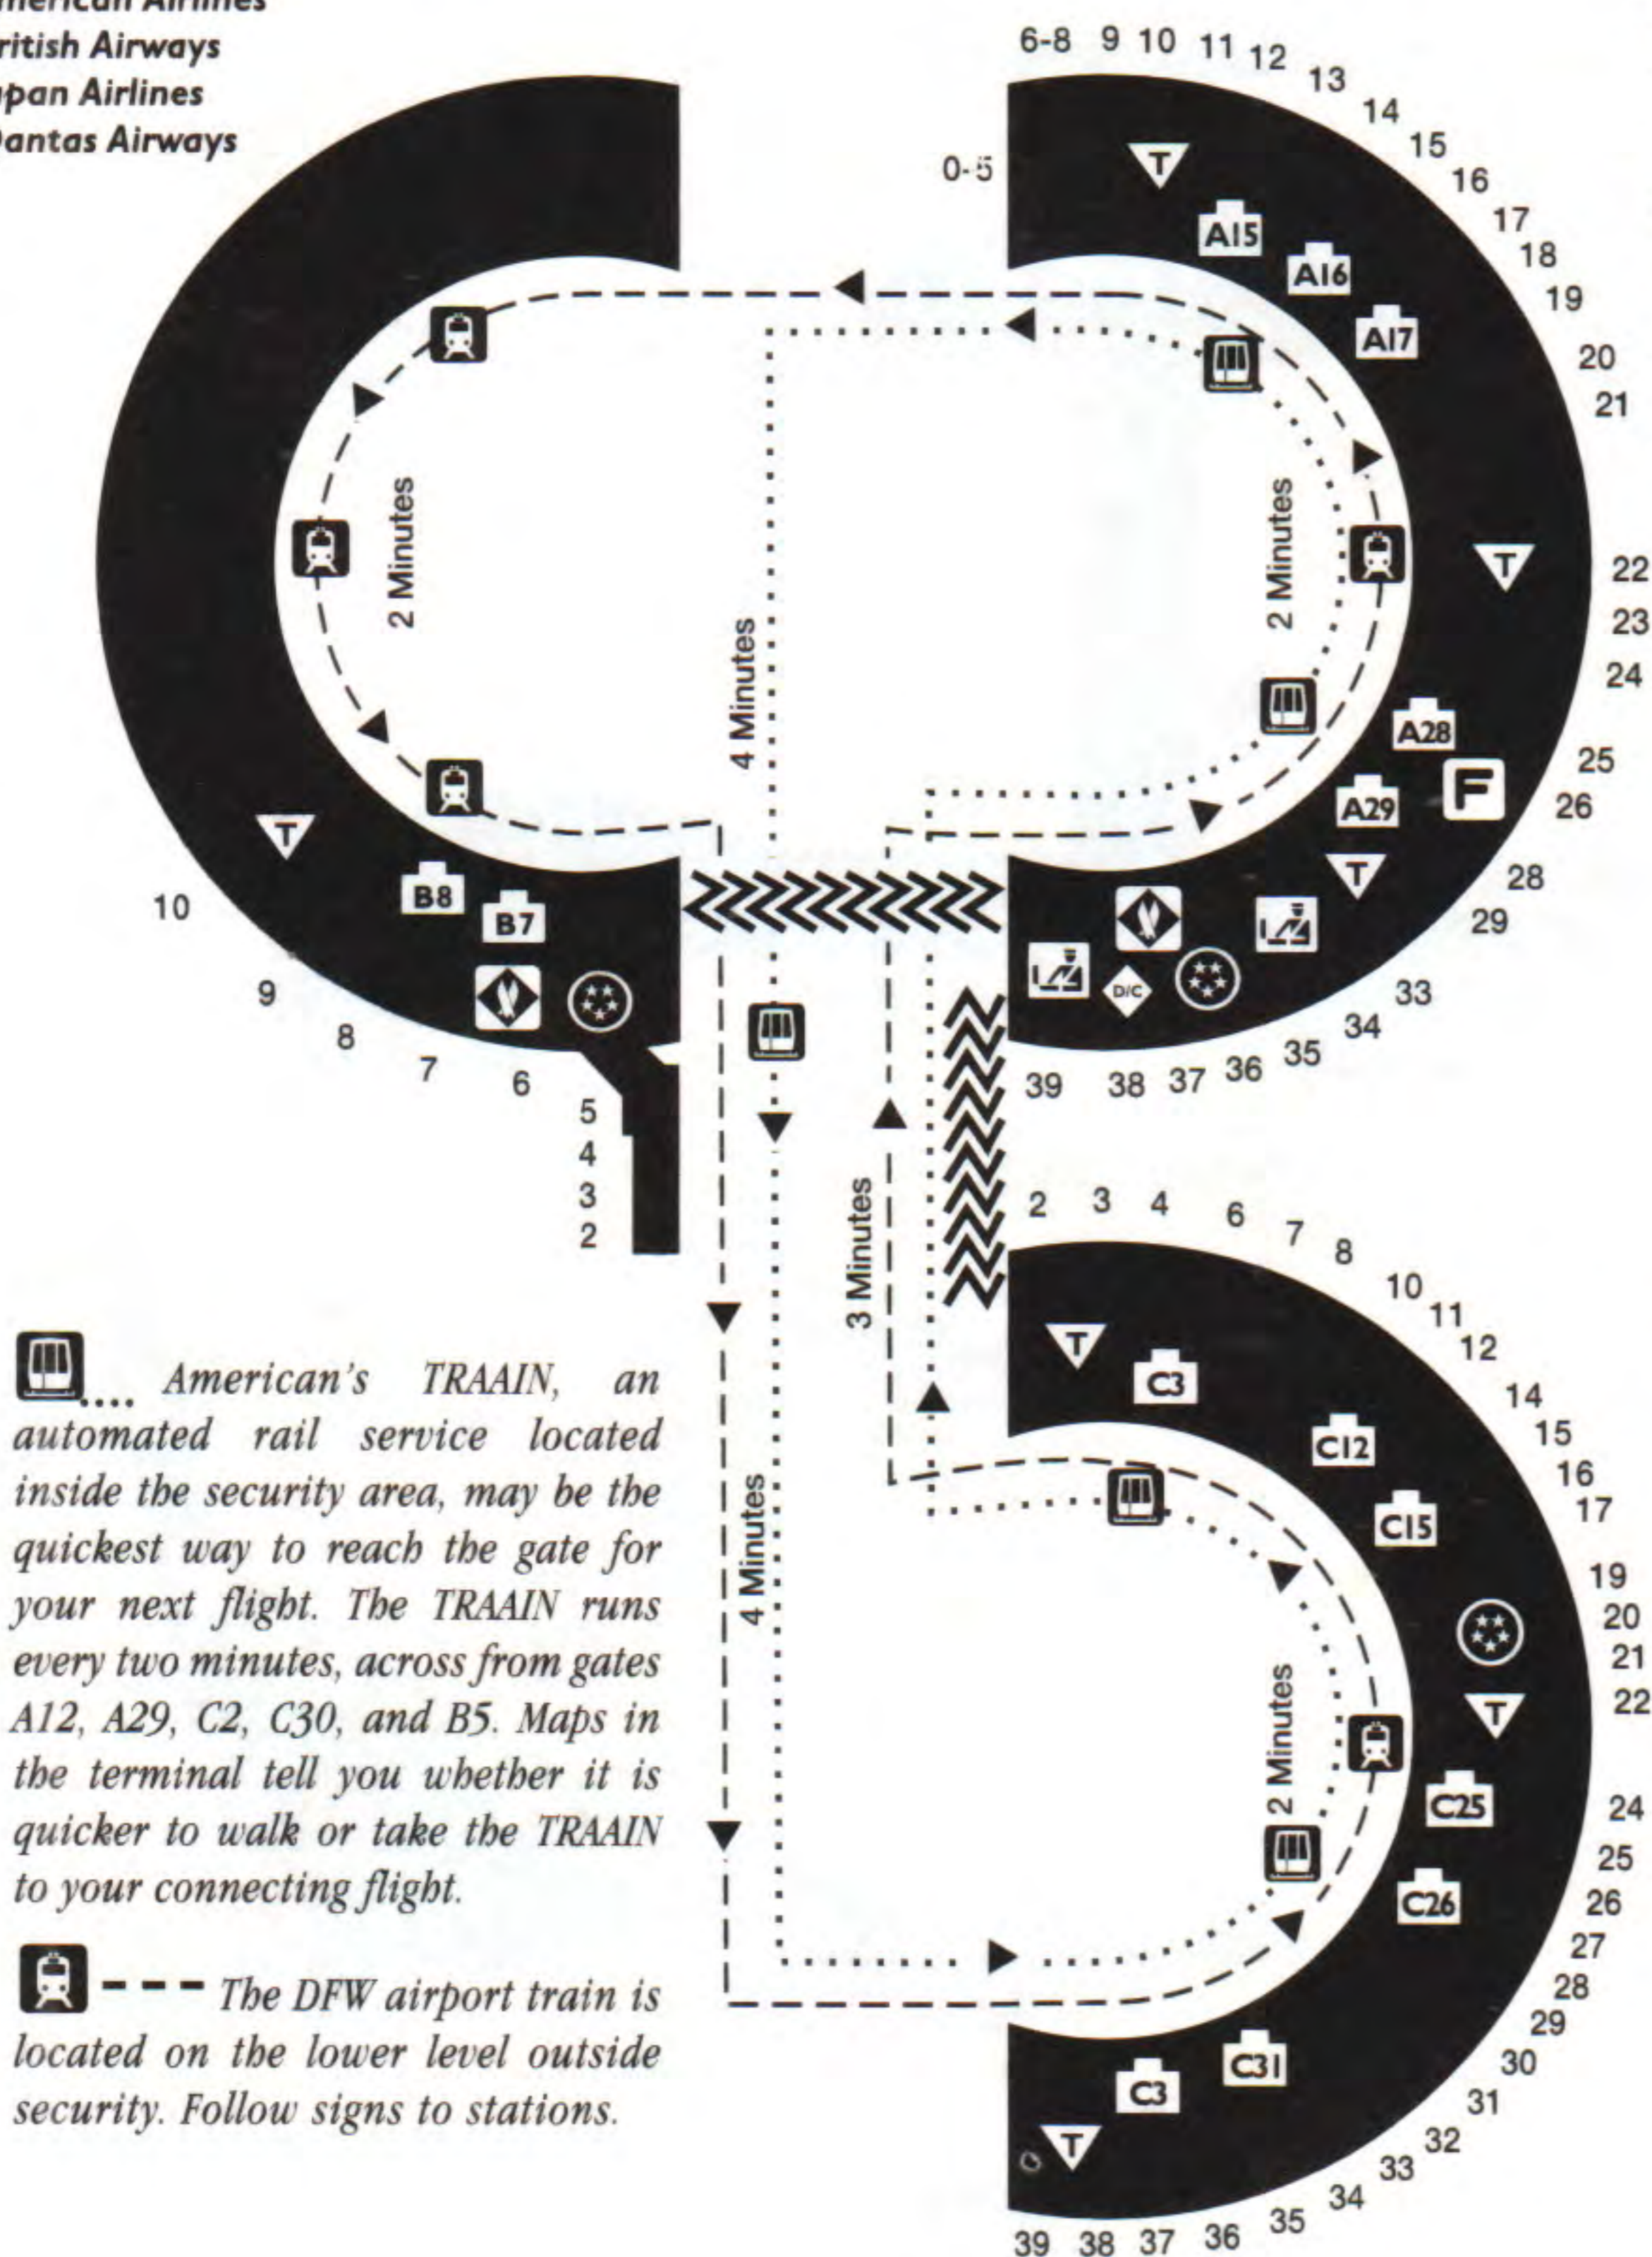

Terminal A

American Airlines
Canadian Airlines
Grupo Taca

American Eagle
Gates A0-A5
Lower Level

American Eagle
Gates A9-A12
Upper Level

Terminal C

American Airlines

American's TRAAIN, an automated rail service located inside the security area, may be the quickest way to reach the gate for your next flight. The TRAAIN runs every two minutes, across from gates A12, A29, C2, C30, and B5. Maps in the terminal tell you whether it is quicker to walk or take the TRAAIN to your connecting flight.