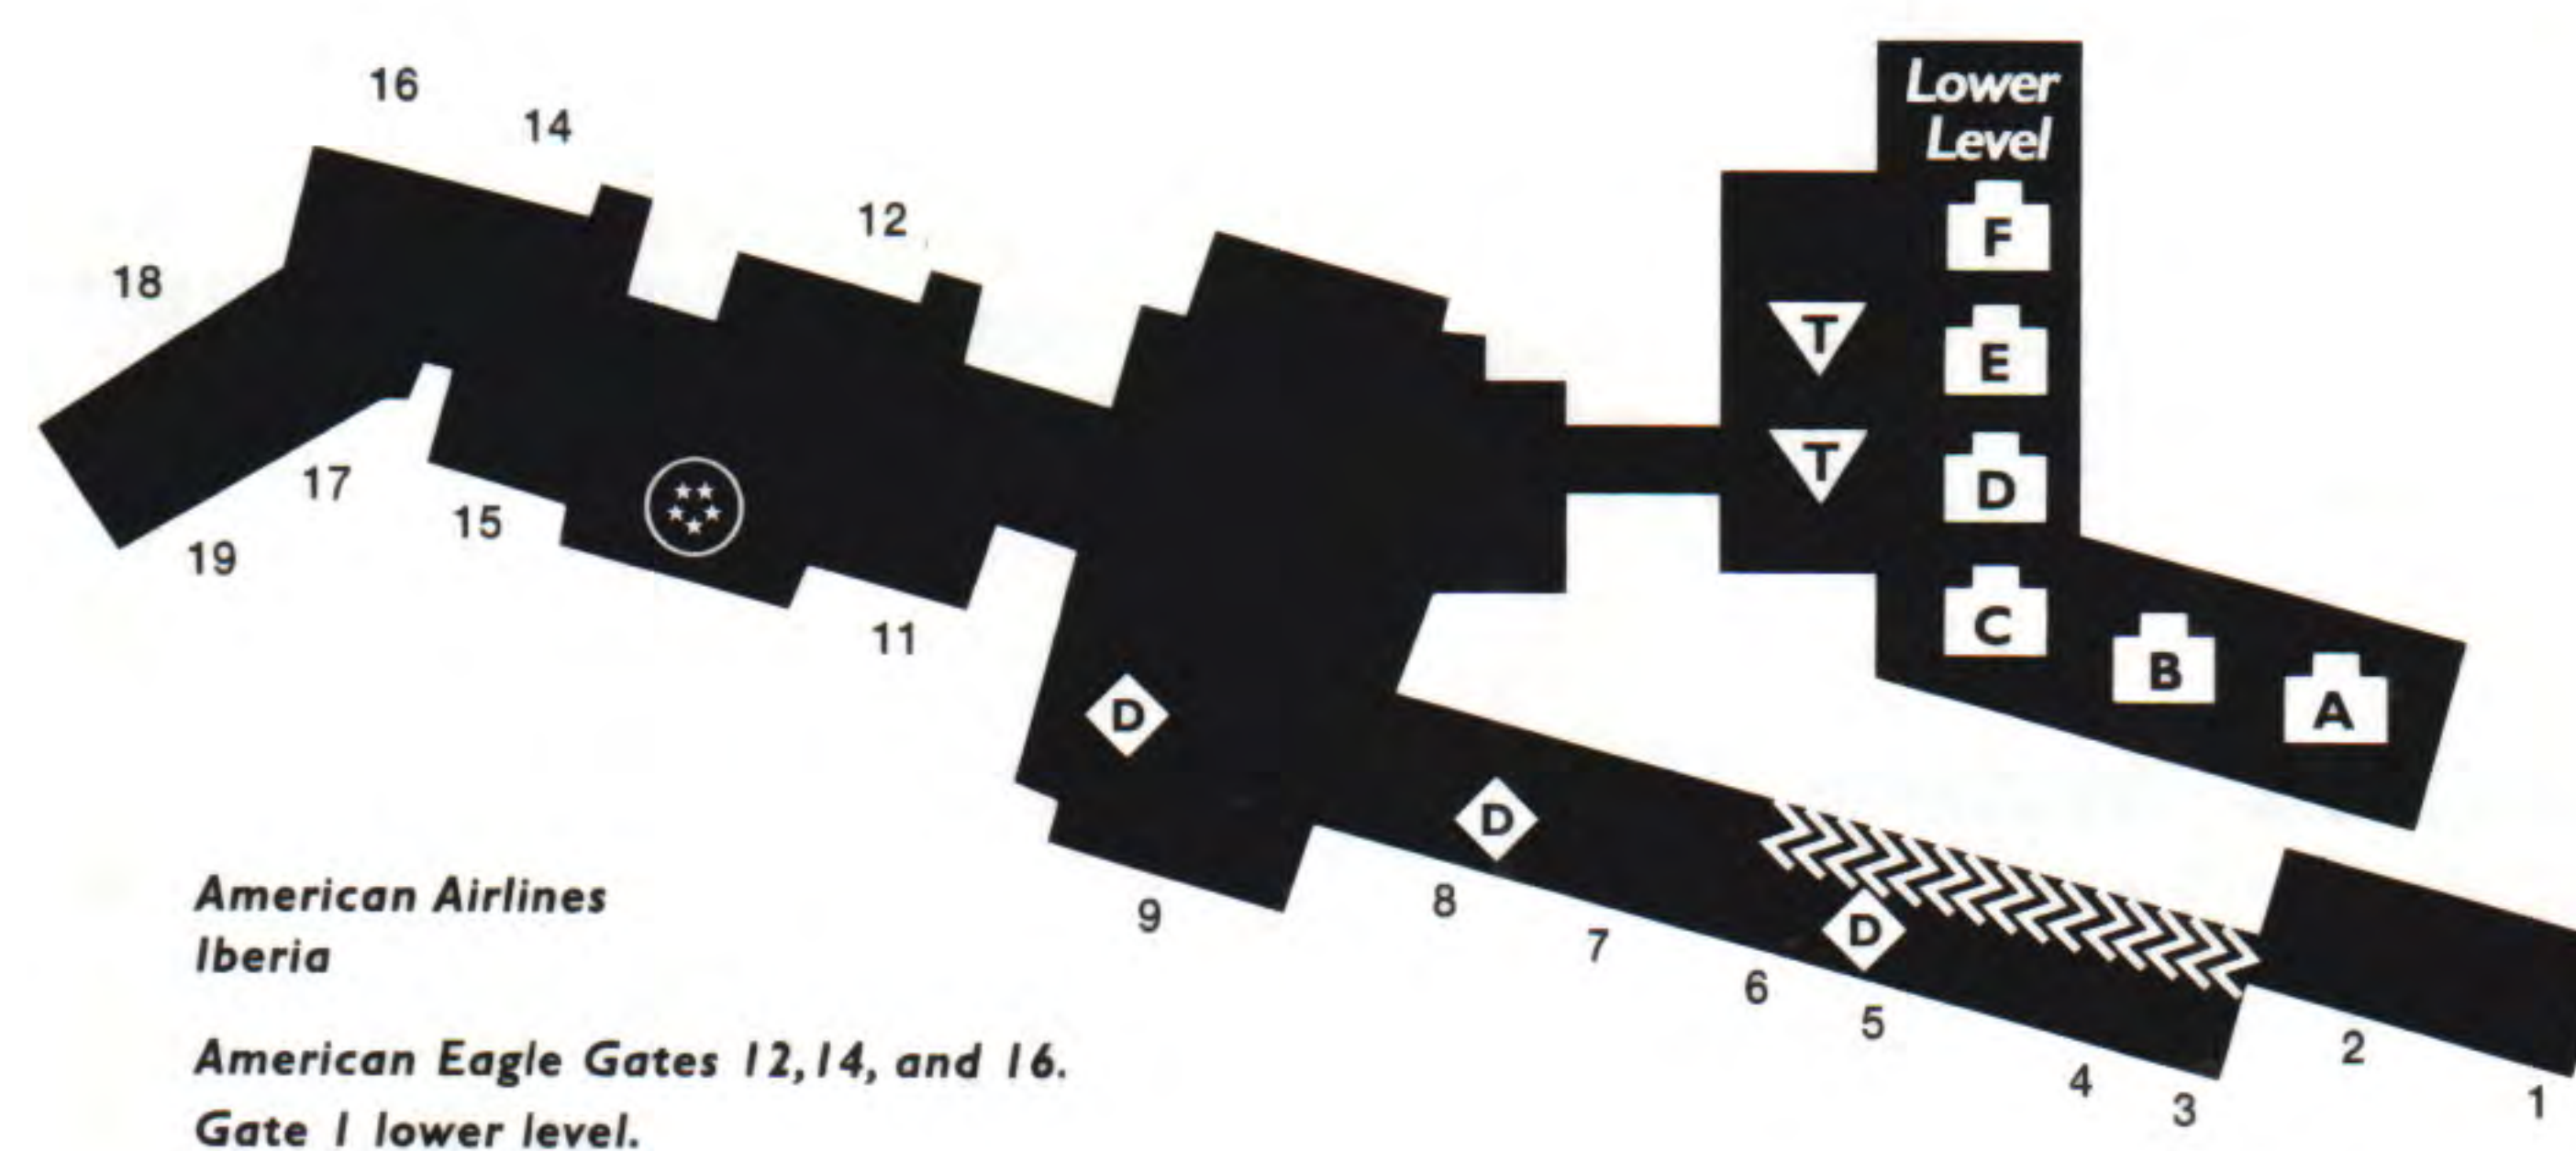

San Juan / Luis Muñoz Marín International Airport

SJU