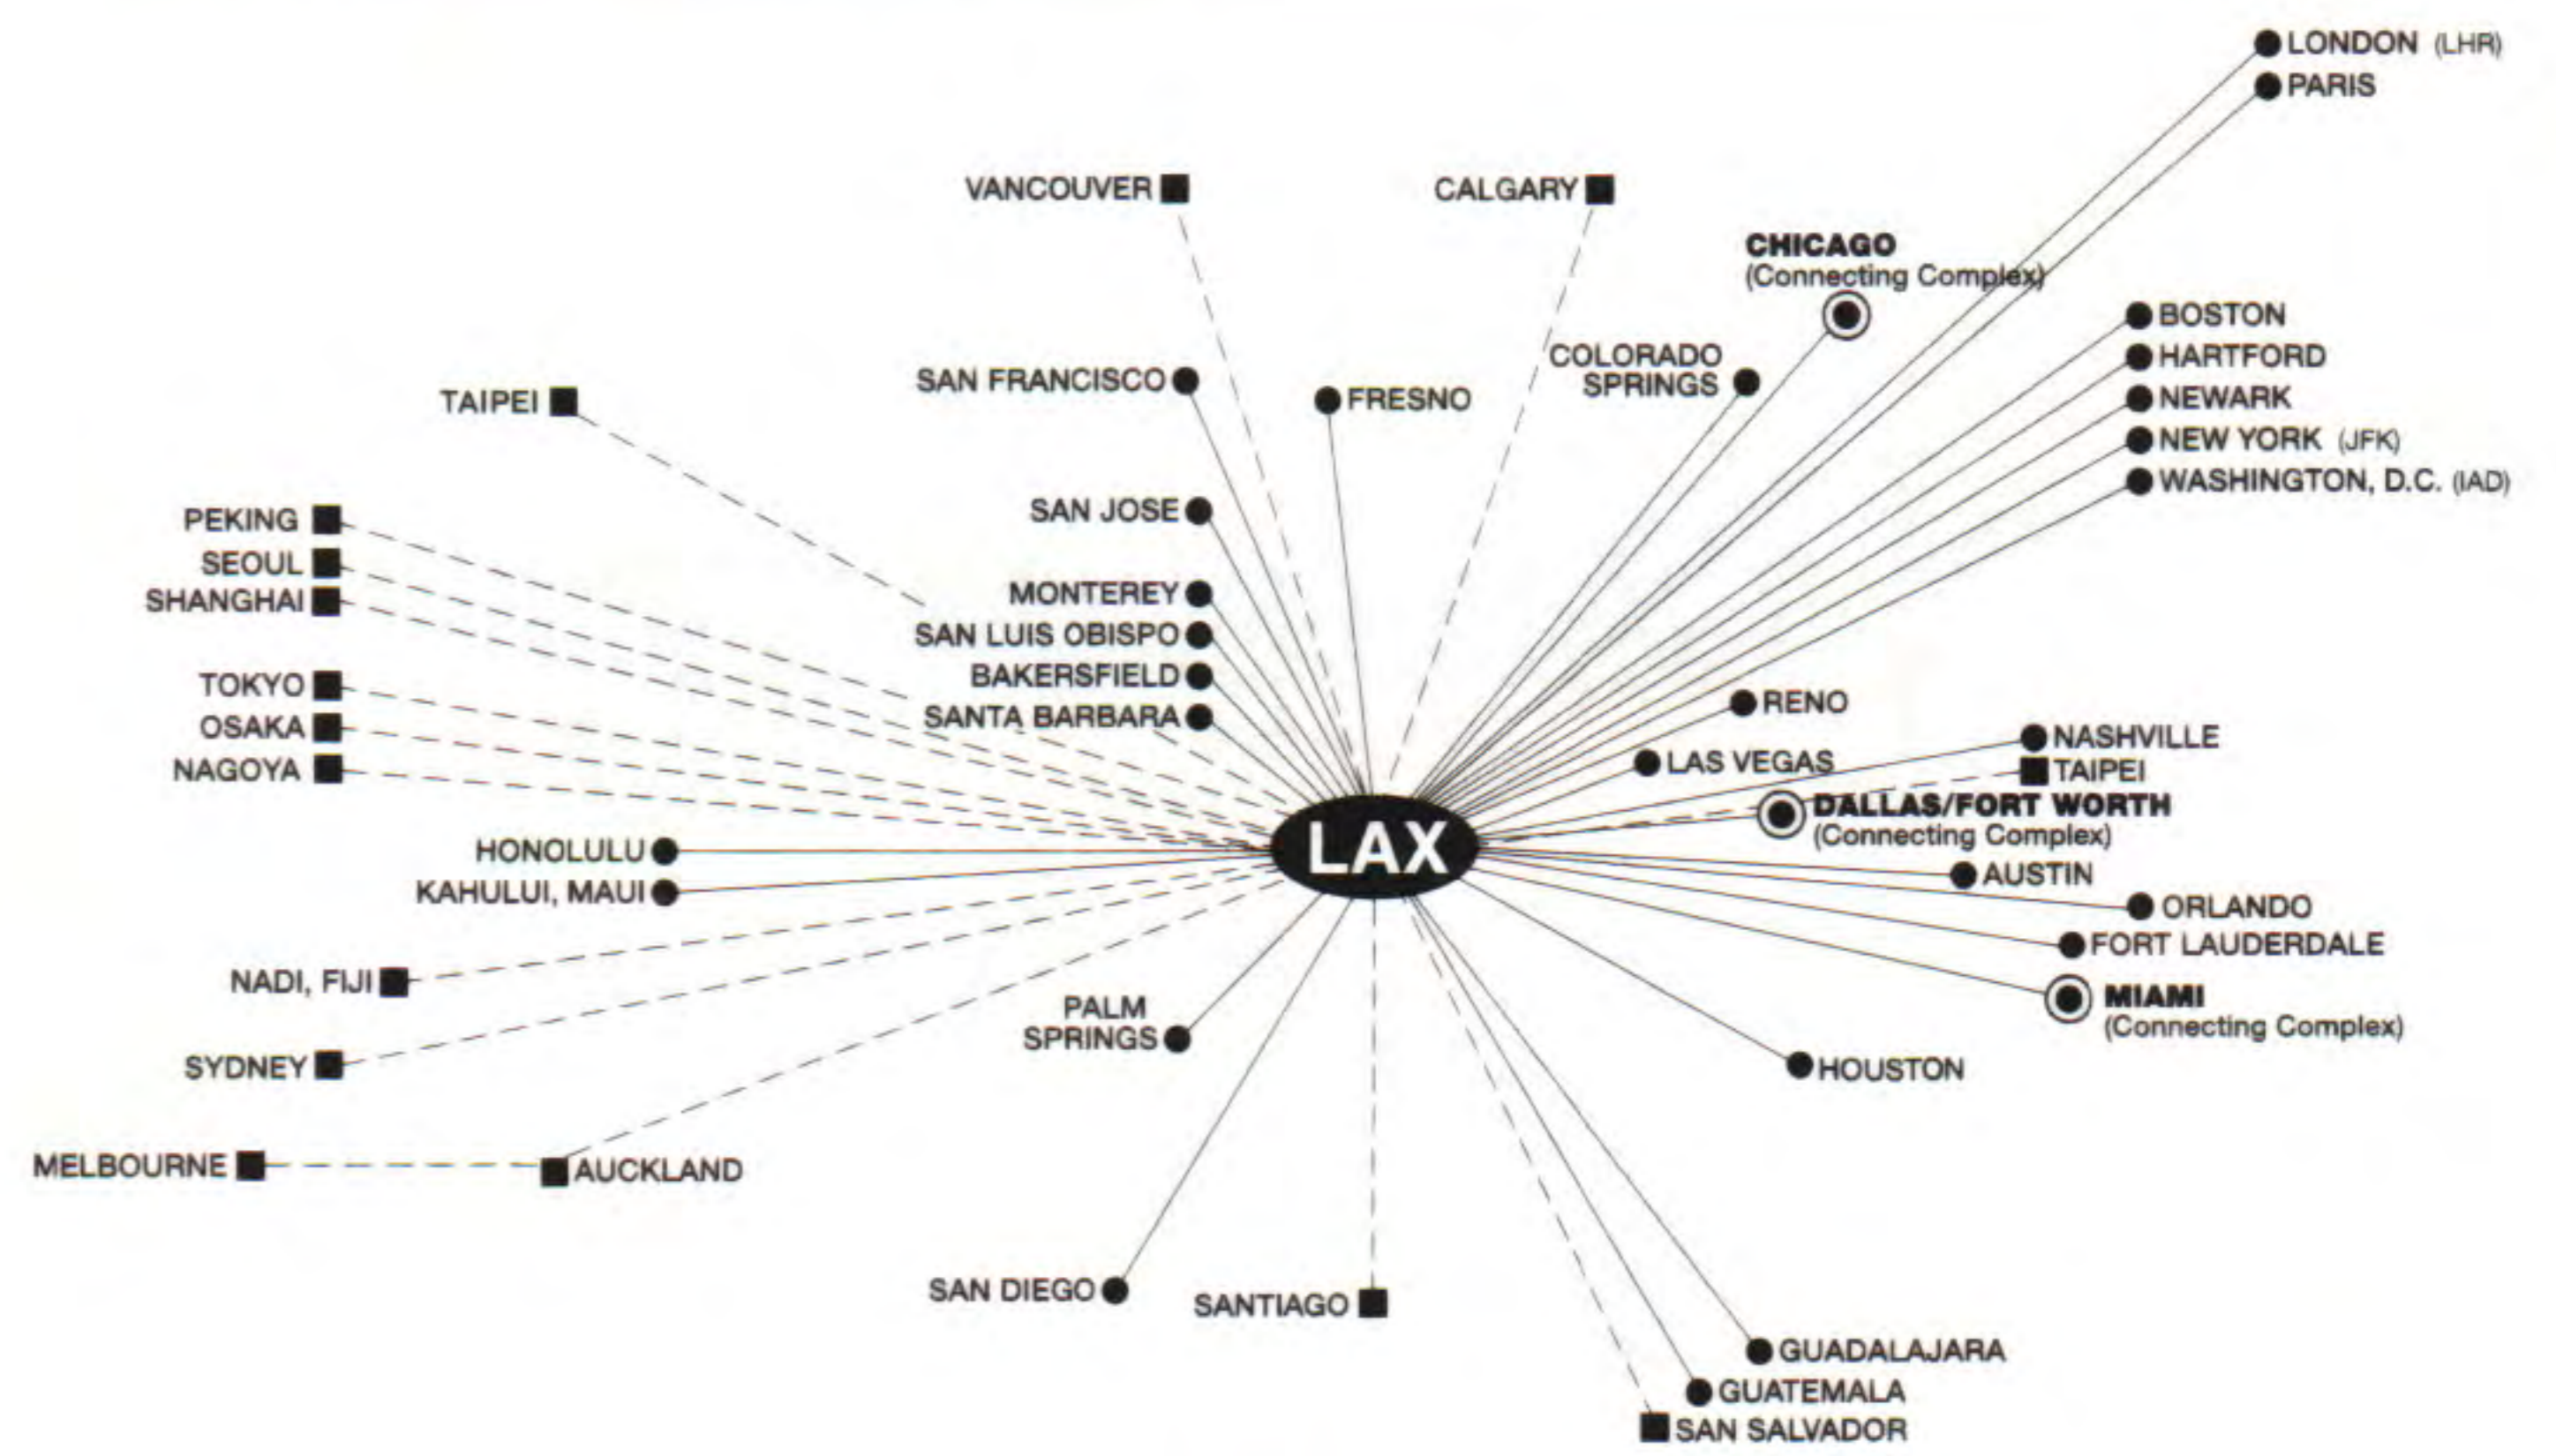

Connecting Hub (Connecting Complex) Route Maps

These connecting hub route maps are designed to include all American Airlines, American Eagle and Codeshare Airline nonstop routes. These maps will help you determine which hub city (connecting complex) will be most appropriate for you to fly to or connect through.

Boston Logan International Airport

Chicago O'Hare International Airport

Dallas/Fort Worth International Airport

LEGEND

- American Airlines / American Eagle Cities
- Connecting Complex
- — — Codeshare Service
- ★ Seasonal Cities

London

Los Angeles International Airport

Miami International Airport

New York City Airports

San Jose Airport

San Juan / Luis Muñoz Marín International Airport

How to Read Our Airport Diagrams

Our airport diagrams are designed to include all the major hubs throughout the American Airlines, American Eagle and Cooperative Service Partner Airline route systems. These diagrams will help you locate your arriving, departing or connecting gates quickly and easily. Use the diagrams to locate baggage claim, ticket counters, Admirals Clubs, duty-free currency exchange and ground transportation systems in each airport. Refer to the legend below for the corresponding symbols.

LEGEND			
TICKETING	ADMIRALS CLUB	EXECUTIVE CENTER	MOVING WALKWAY
BAGGAGE	TRAIN at DFW	DUTY FREE CURRENCY EXCHANGE	IMMIGRATION/CUSTOMS
TRANSFER DESK	CUSTOMER SERVICE	TRANSFER BUS	AIRPORT TRAIN ATS at ORD
SPEEDLINK BUS at LHR and LGW	FLAGSHIP LOUNGE	PLATINUM SERVICE CENTER	