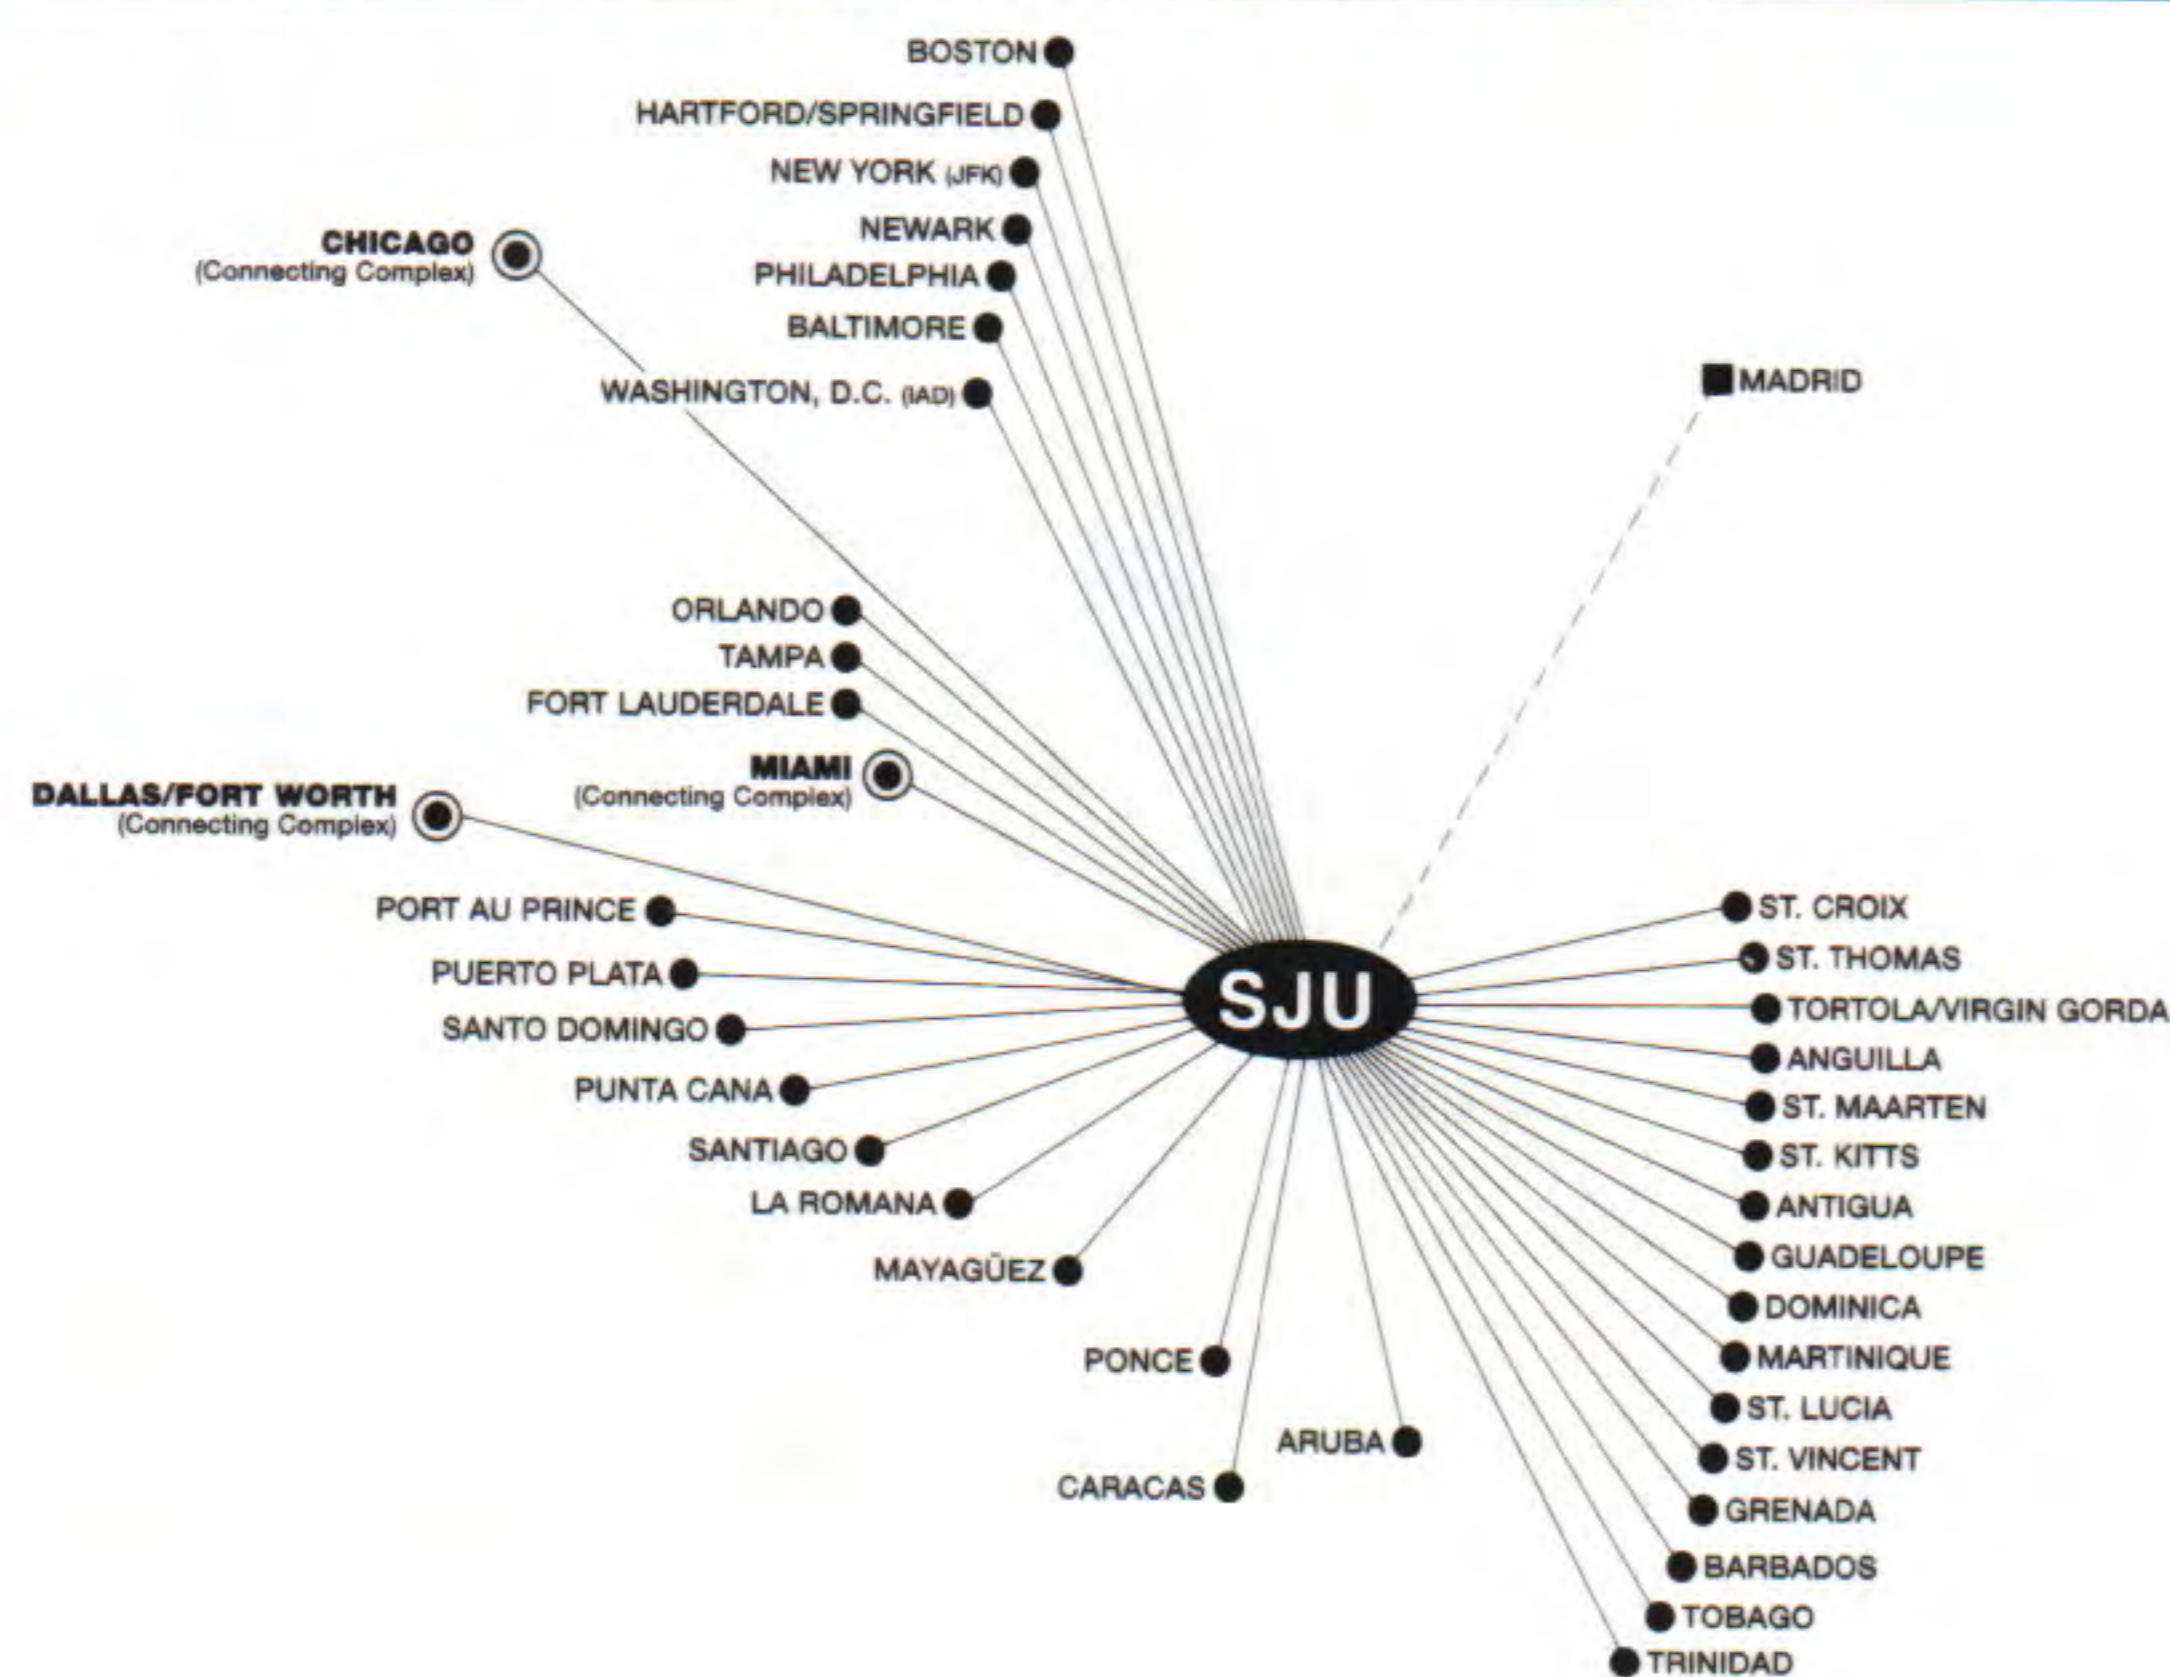

Connecting Hub (Connecting Complex) Route Maps

These connecting hub route maps are designed to include all American Airlines, American Eagle and Codeshare Airline nonstop routes. These maps will help you determine which hub city (connecting complex) will be most appropriate for you to fly to or connect through.

Boston Logan International Airport

Chicago O'Hare International Airport

Dallas/Fort Worth International Airport

LEGEND

- American Airlines / American Eagle Cities
- Connecting Complex
- — — Codeshare Service
- ★ Seasonal Cities

London

Los Angeles International Airport

Miami International Airport

New York City Airports

San Jose Airport

San Juan / Luis Muñoz Marín International Airport

How to Read Our Airport Diagrams

Our airport diagrams are designed to include all the major hubs throughout the American Airlines, American Eagle and Cooperative Service Partner Airline route systems. These diagrams will help you locate your arriving, departing or connecting gates quickly and easily. Use the diagrams to locate baggage claim, ticket counters, Admirals Clubs, duty-free currency exchange and ground transportation systems in each airport. Refer to the legend below for the corresponding symbols.

LEGEND			
TICKETING	ADMIRALS CLUB	EXECUTIVE CENTER	MOVING WALKWAY
BAGGAGE	TRAIN at DFW	DUTY FREE CURRENCY EXCHANGE	IMMIGRATION/CUSTOMS
TRANSFER DESK	CUSTOMER SERVICE	TRANSFER BUS	AIRPORT TRAIN ATS at ORD
SPEEDLINK BUS at LHR and LGW	FLAGSHIP LOUNGE	PLATINUM SERVICE CENTER	