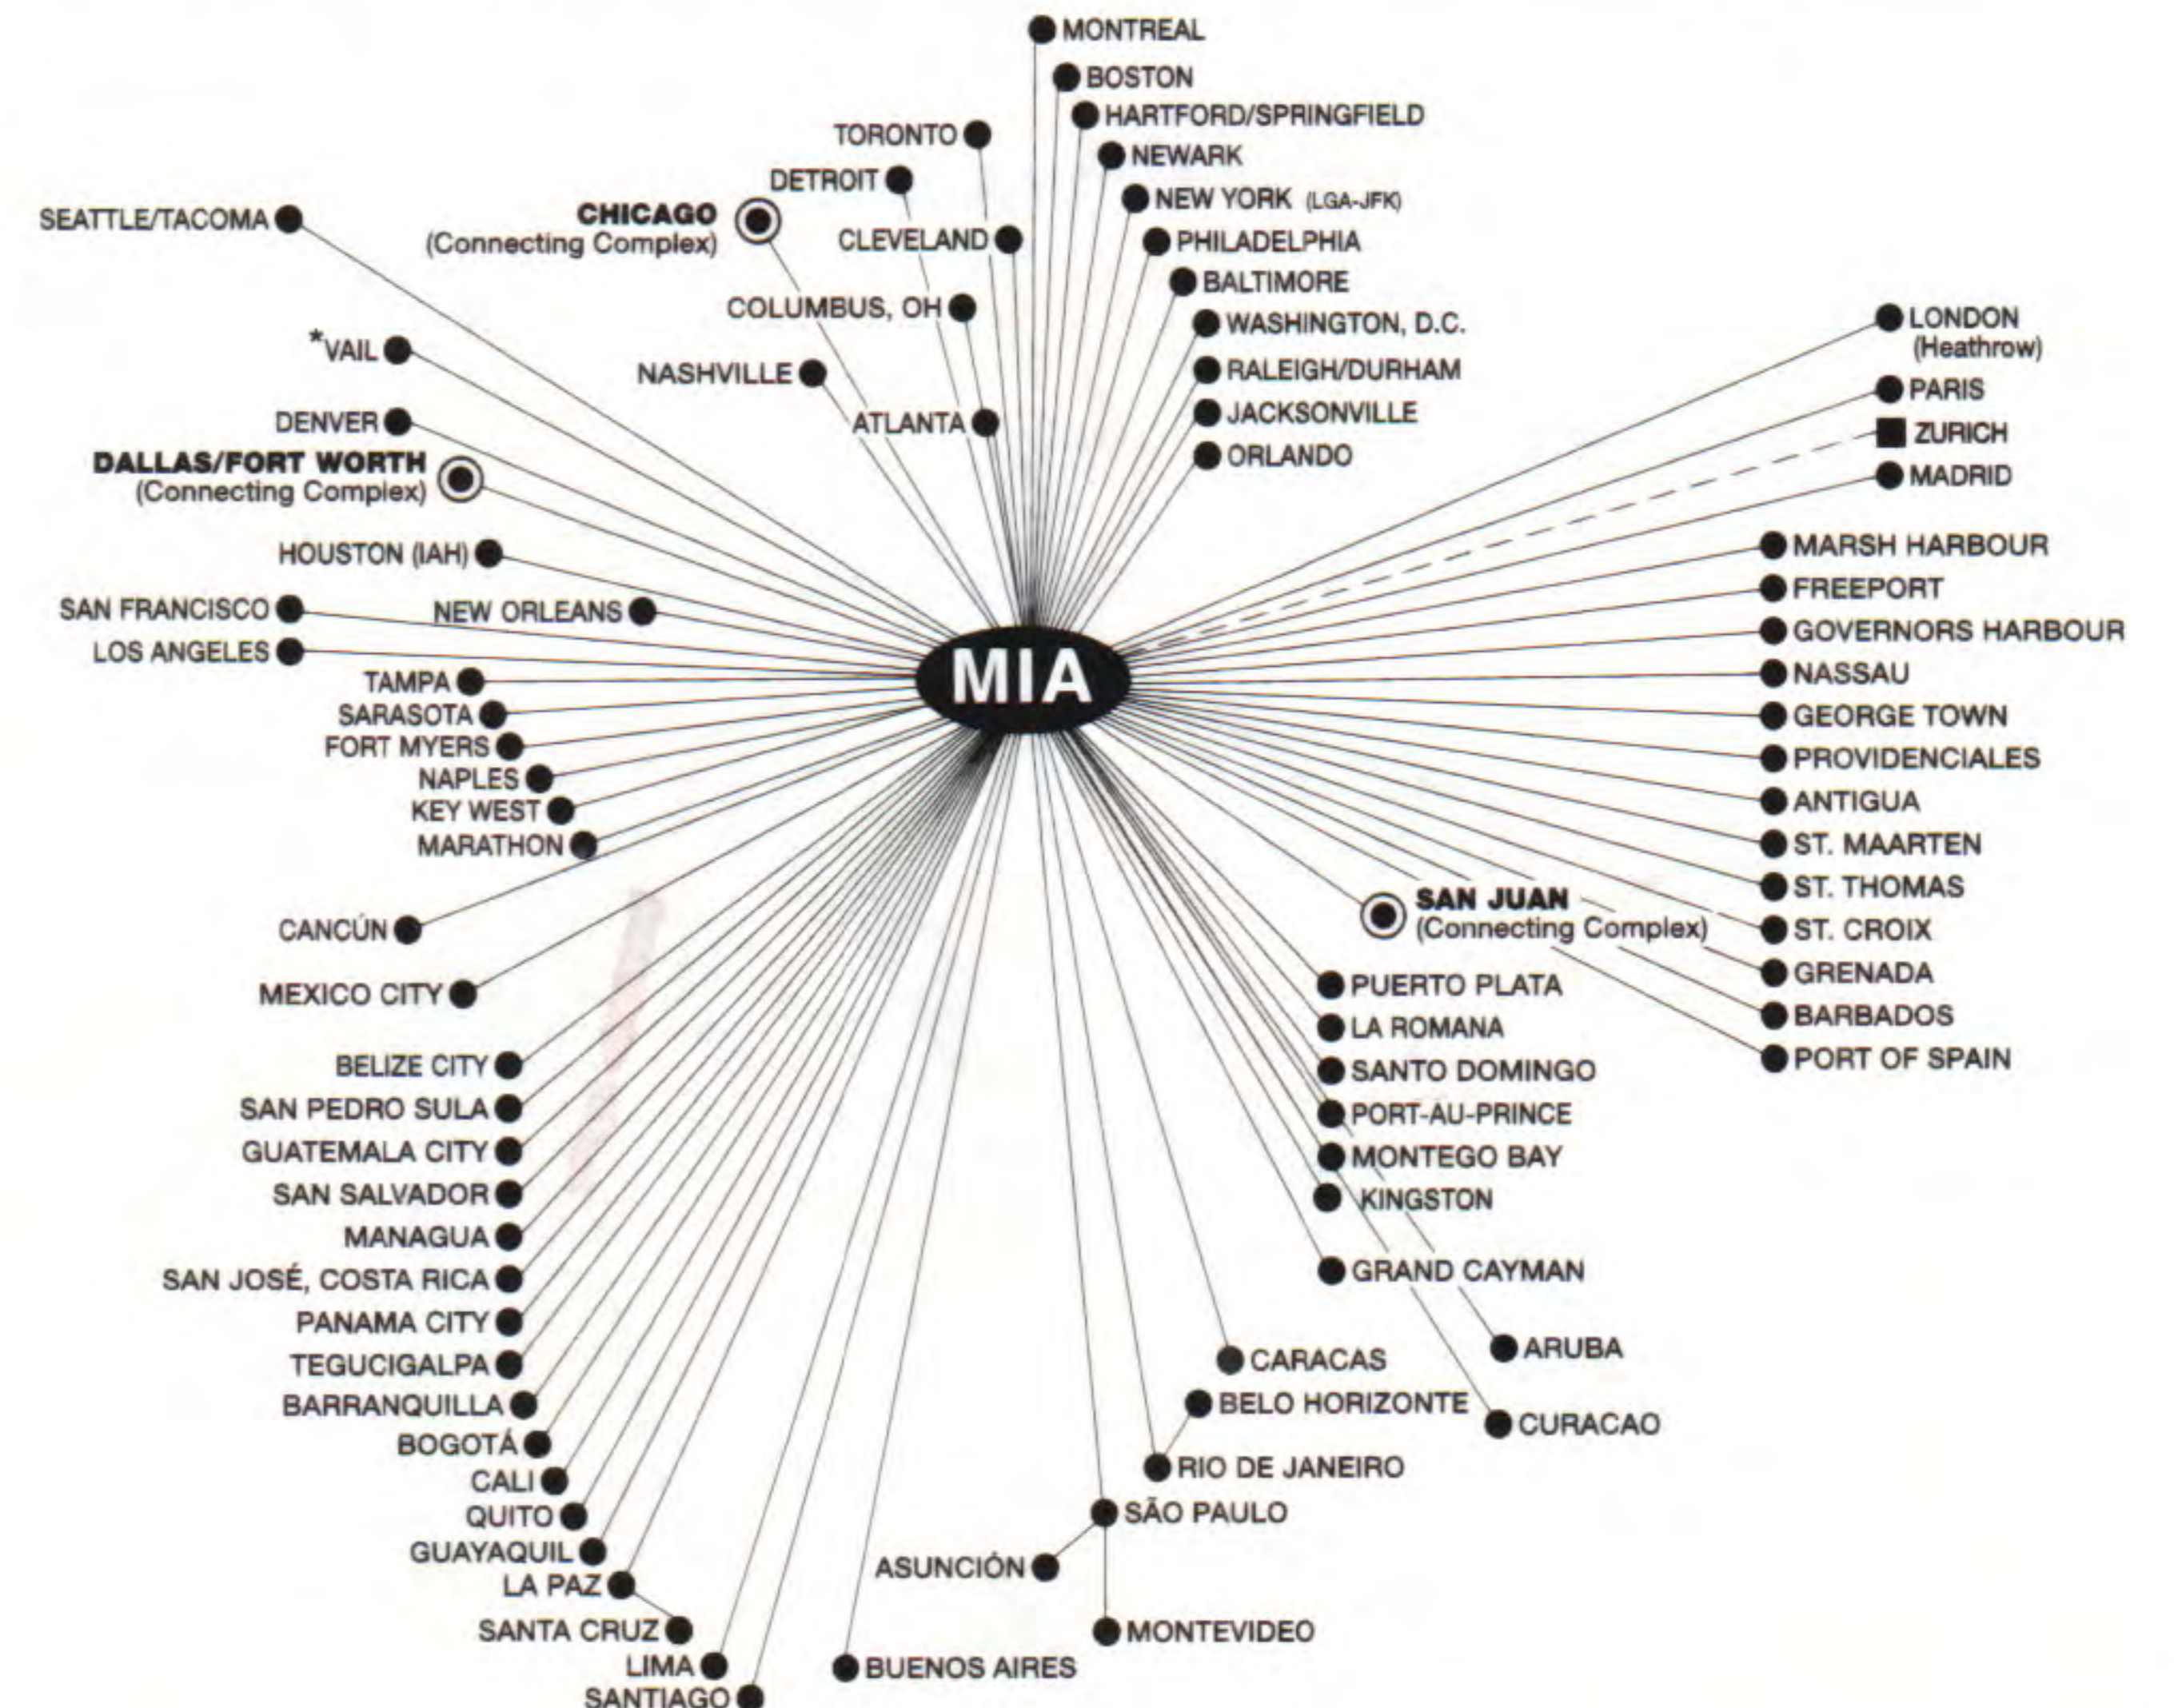

Miami International Airport