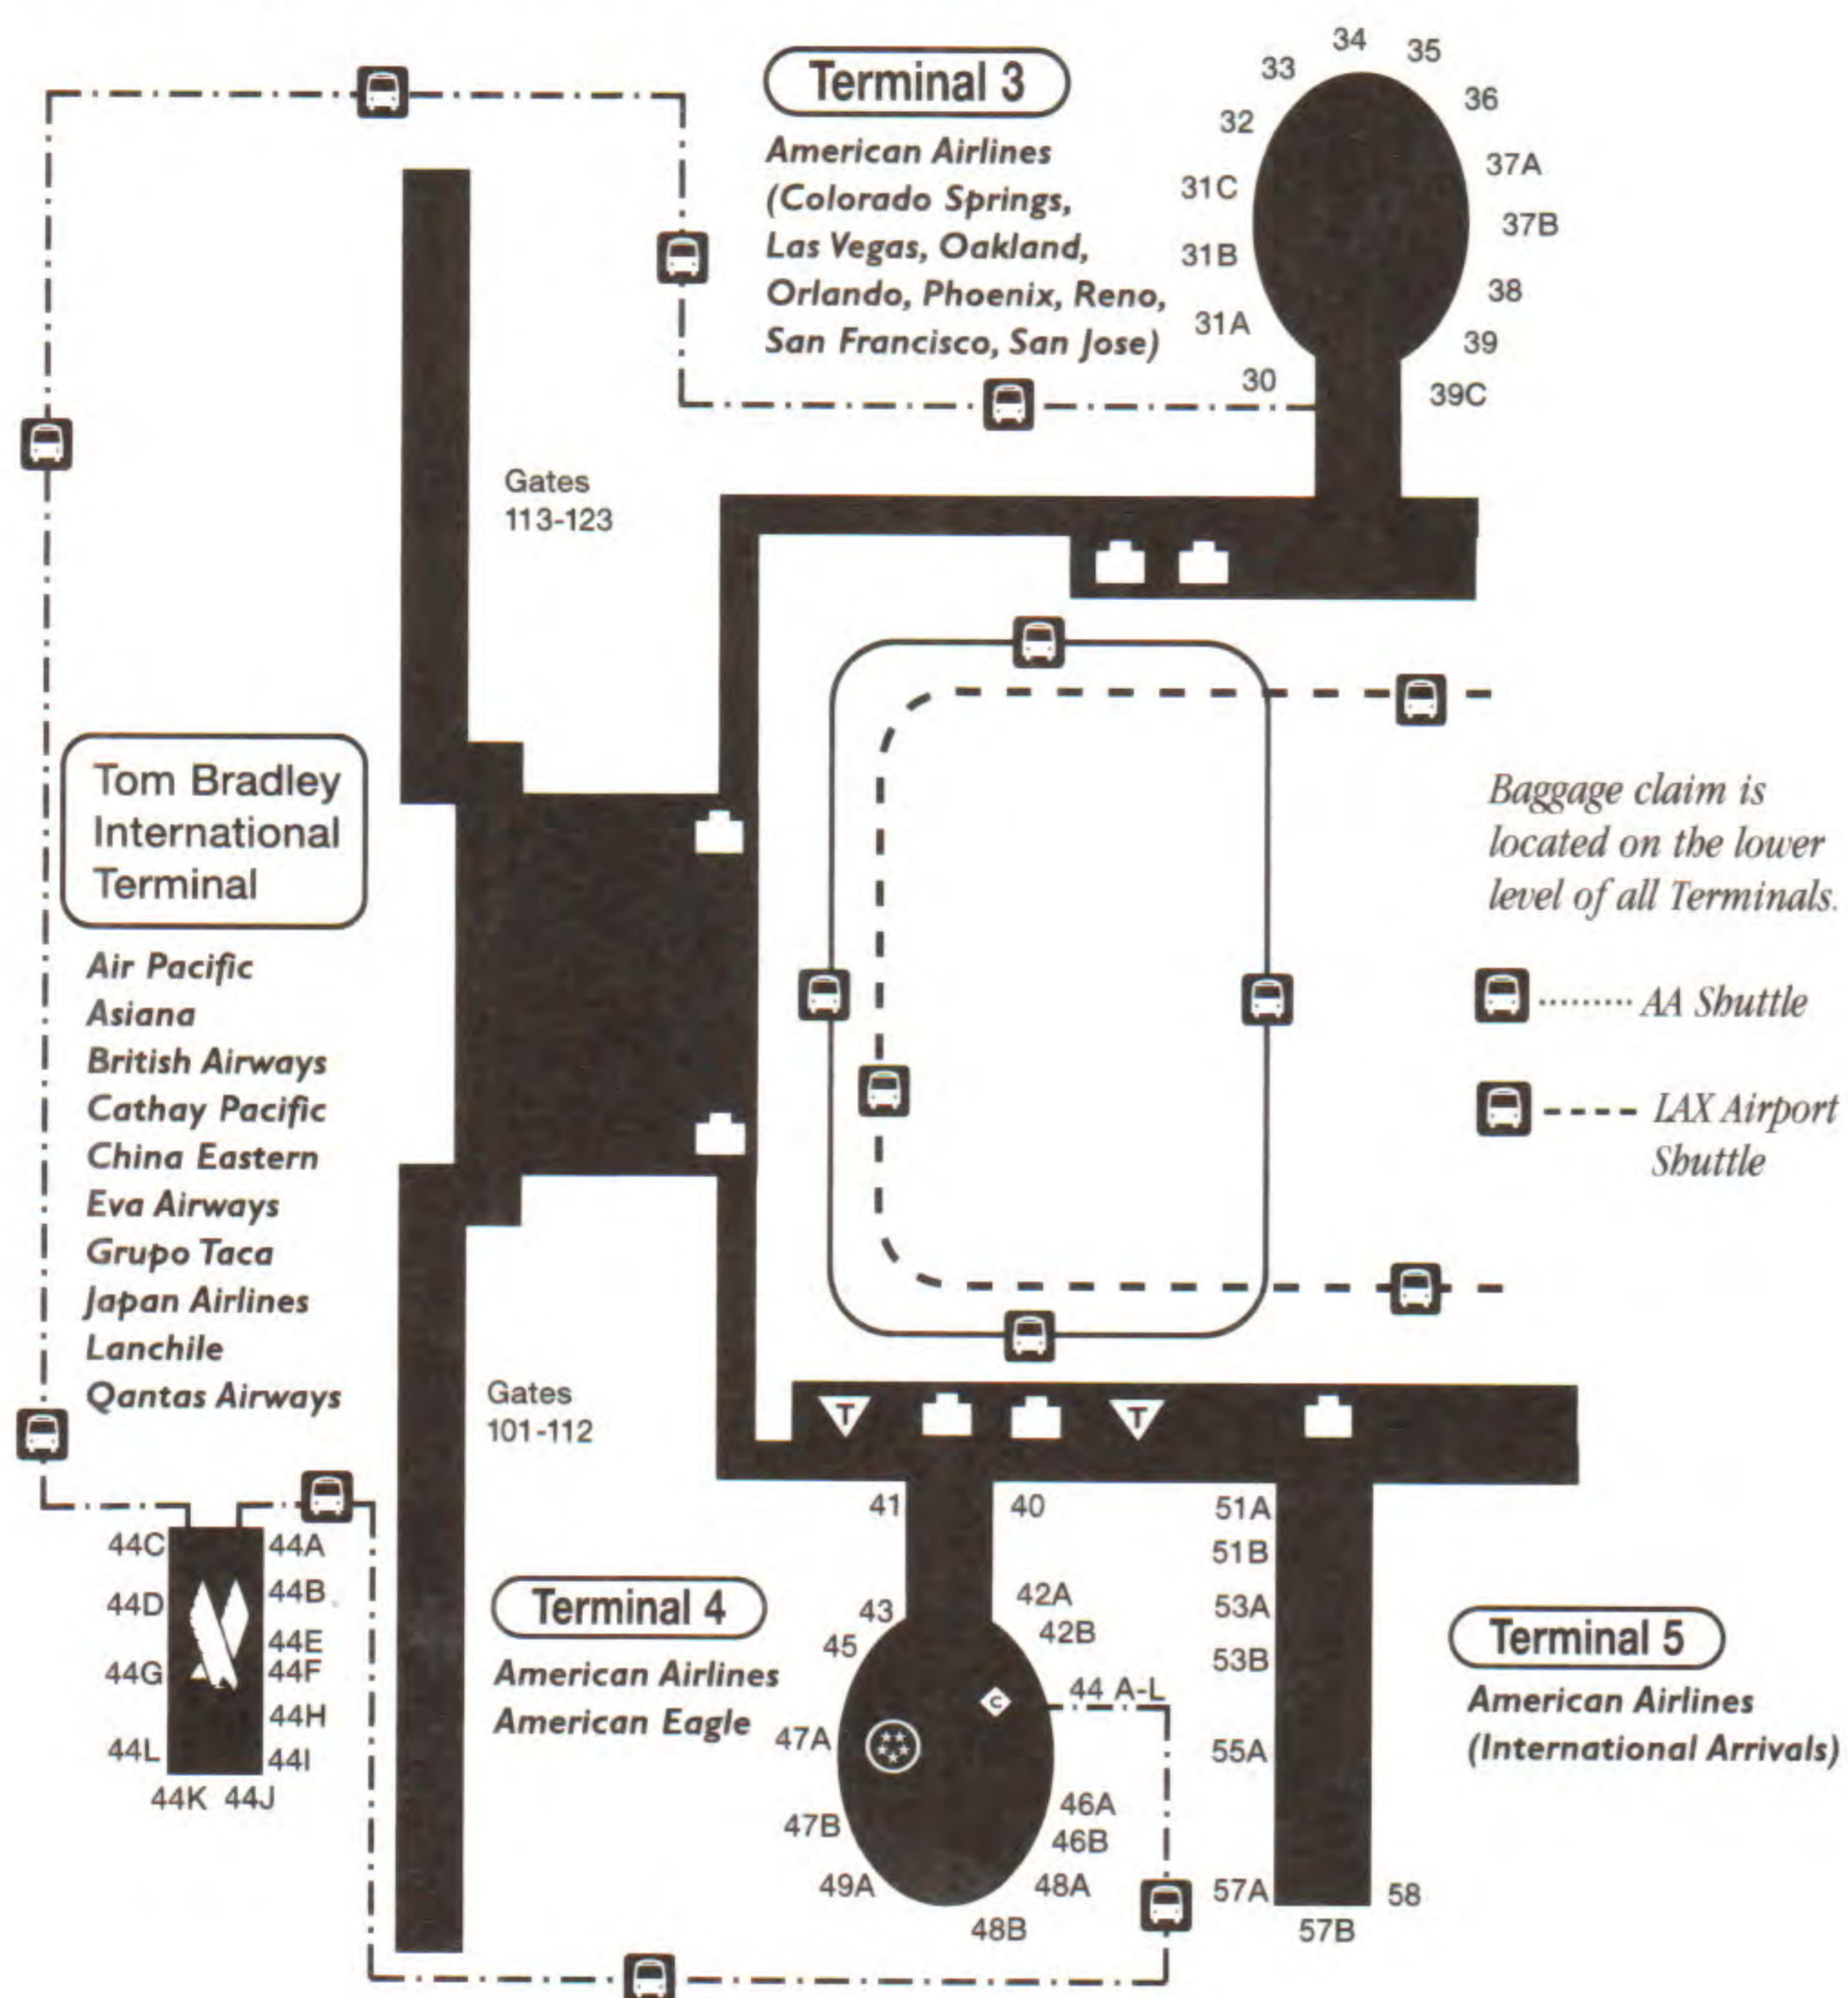

Los Angeles International Airport

Nonstop destinations from Los Angeles International Airport LAX

Auckland*	Guatemala City*	New York(JFK)	San Salvador*
Austin	Guadalajara	Newark	Santa Barbara
Bakersfield	Hartford/Springfield	Oakland	Santiago*
Beijing*	Honolulu	Orlando	Seoul*
Boston	Houston (Hobby)	Osaka*	Shanghai*
Chicago	Kahului, Maui	Palm Springs	Shannon, Ireland*
Colorado Springs	Las Vegas	Paris (Charles de Gaulle)	St. Louis
Dallas (Love Field)	London (Heathrow)	Phoenix	Sydney*
Dallas/Fort Worth	Melbourne*	Reno	Taipei*
Denver	Miami	San Diego	Tokyo (Narita)*
Dublin, Ireland*	Monterey, CA	San Francisco	Toronto
Fort Lauderdale/ Hollywood	Nadi, Fiji	San Jose, CA	Washington, D.C. (Dulles)
Fresno	Nagoya*	San Luis Obispo	Zurich*
	Nashville		

* Codeshare Service