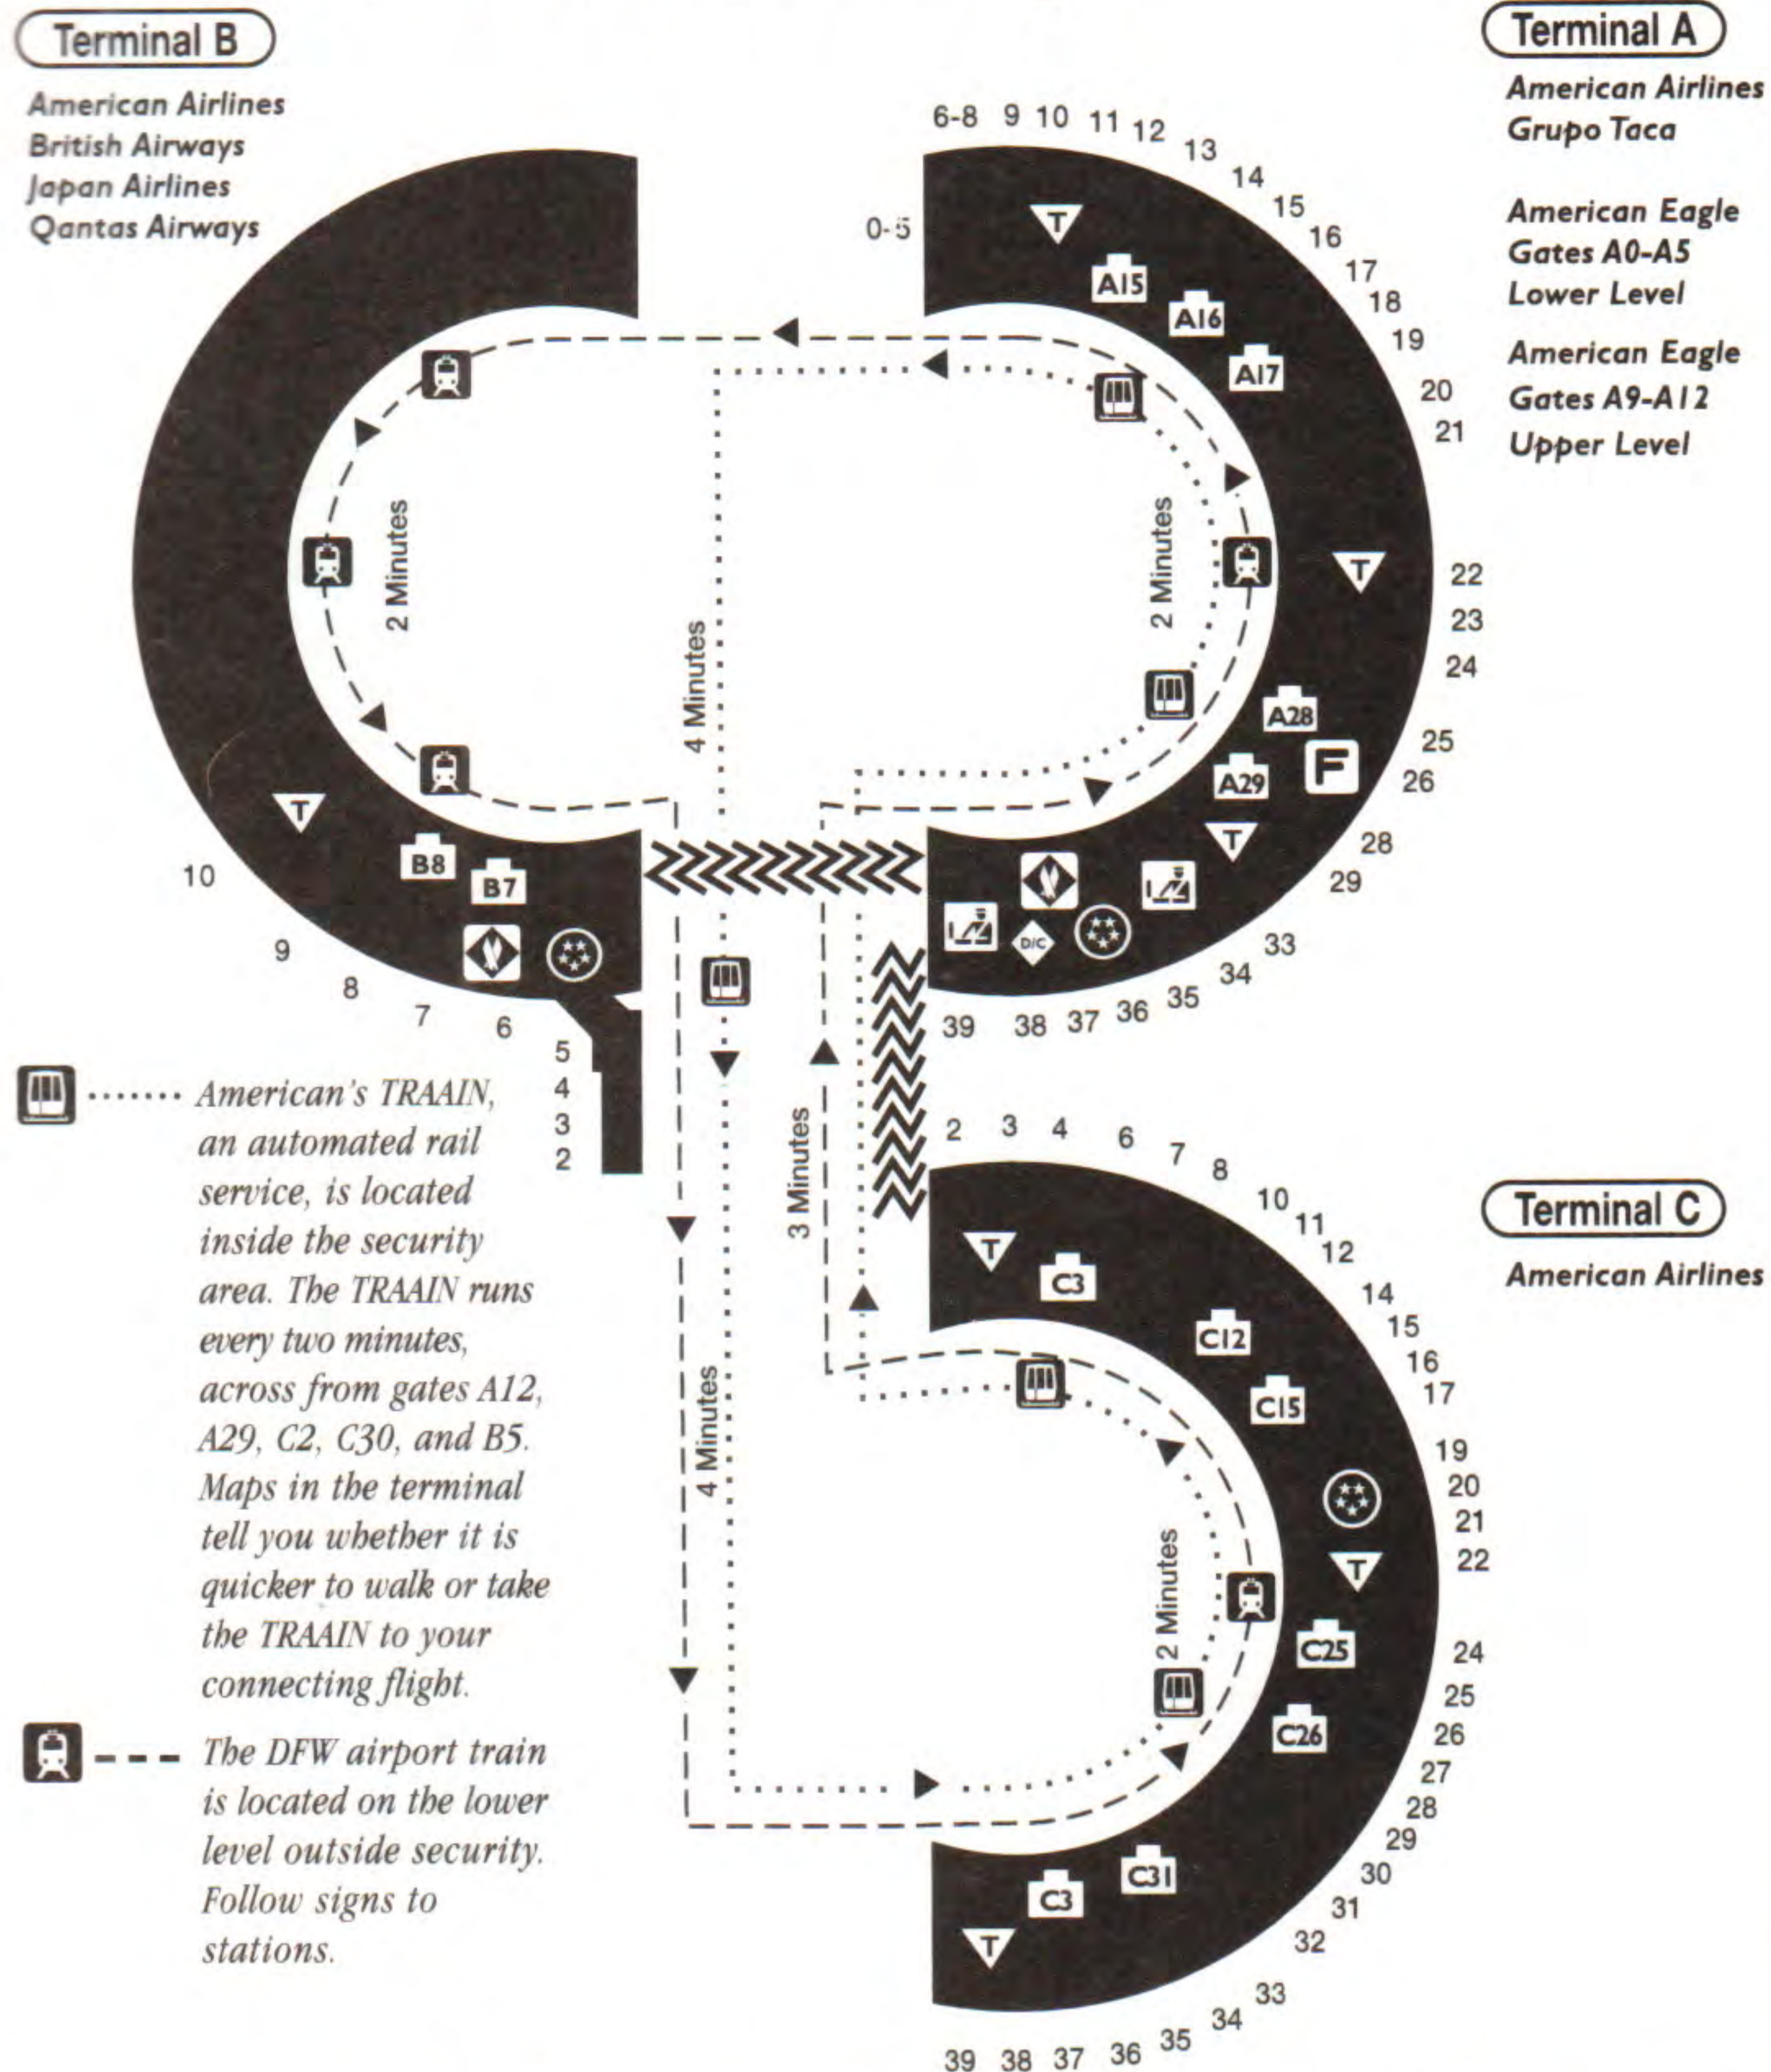

Dallas/FortWorth International Airport

Nonstop destinations from Dallas/Fort Worth International Airport DFW

Abilene	Colorado Springs	Indianapolis	Minneapolis/	San Angelo
Acapulco	Columbus	Jackson	St. Paul	San Antonio
Albuquerque	Corpus Christi	Jackson Hole†	Monterrey	San Diego
Alexandria	Costa Rica	Jacksonville	Montgomery	San Francisco
Amarillo	Dayton	Kansas City	Montreal	San Jose
Anchorage†	Denver	Kahului, Maui**	Nashville	San Juan
Atlanta	Des Moines	Killeen/Ft. Hood	New Orleans	Santiago
Austin	Detroit	Knoxville	New York	Sao Paulo
Bakersfield	Durango†	Lafayette, LA	Newark	Savannah
Baltimore	El Paso	Lake Charles	Norfolk/	Seattle
Baton Rouge	Fayetteville, AR	Las Vegas	Williamsburg	Shreveport
Beaumont/	Fort Lauderdale/	Lawton/Ft. Sill	Oakland	Springfield, MO
Port Arthur	Hollywood	Leon	Oklahoma City	St. Louis
Belize	Fort Smith	Laredo	Omaha	Steamboat Springs†
Birmingham	Frankfurt	Lima	Ontario	Tampa
Boston	Fresno	Little Rock	Orange County	Texarkana
Bryan/	Fort Myers†	London	Orlando	Telluride, CO***
College Station	Fort Wayne	Long Beach	Osaka	Tokyo
Buffalo	Grand Rapids	Longview/Kilgore	Palm Springs	Toronto
Burbank	Greensboro	Los Angeles	Panama City	Tucson
Calgary	Greenville/	Los Cabos	Paris	Tulsa
Cancun	Spartanburg	Louisville	Philadelphia	Tyler
Caracas	Guadalajara	Lubbock	Phoenix	Vail†
Cedar Rapids/	Guatemala City*	Madison	Portland	Vancouver
Iowa City	Gunnison/	Manchester†	Pittsburgh	Waco
Charlotte	Crested Butte, CO†	McAllen	Puerto Vallarta	Washington, D.C.
Chattanooga	Harlingen	Memphis	Raleigh/Durham	West Palm Beach
Chicago O'Hare	Hartford/Springfield	Mexico City	Reno	Wichita
Chicago (Midway)	Honolulu	Miami	Richmond	Wichita Falls
Cincinnati	Houston	Midland/Odessa	Sacramento	Zurich
Cleveland	Huntsville		Salt Lake City	

* Codeshare Service † Seasonal Service ** Effective 11/22/00 *** Effective 12/15/00