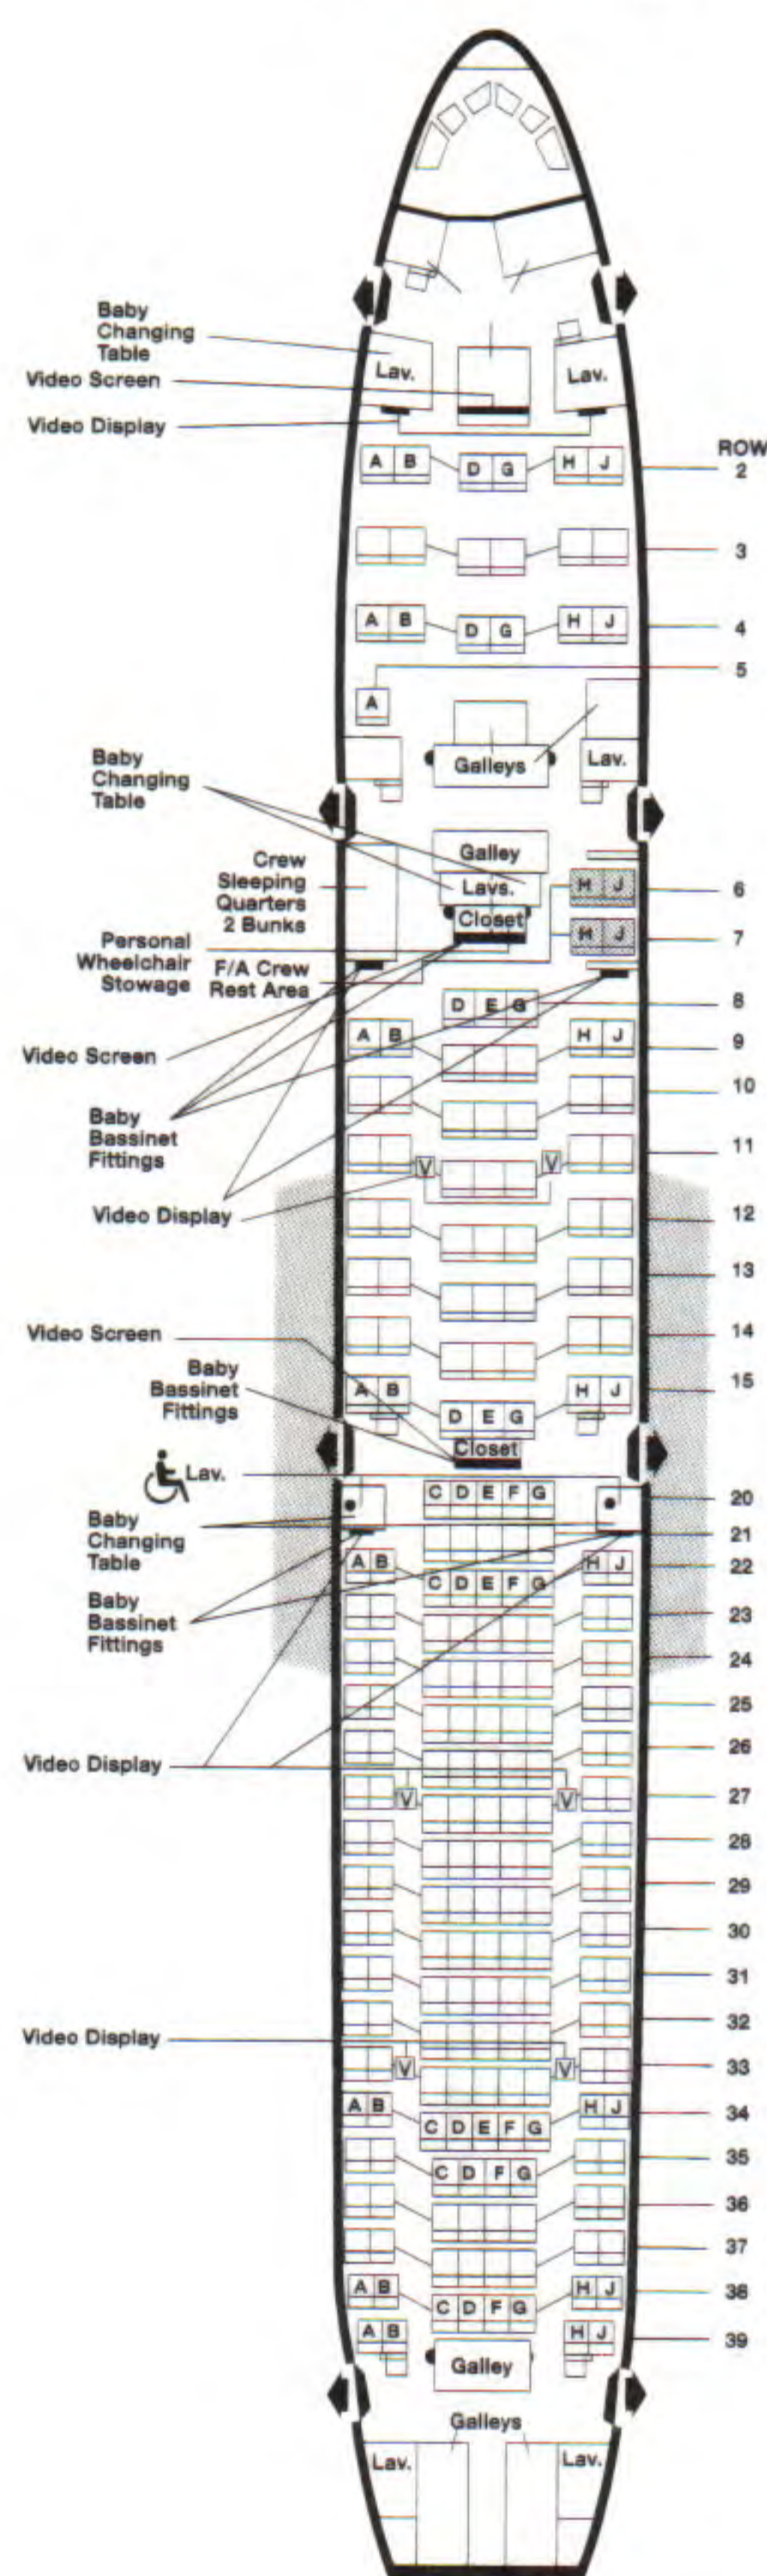

MD-11
INTERNATIONAL
First Class Rows 2-5
Business Class Rows 6-15
Main Cabin Rows 20-39

Baby Changing Tables
Available In All Lavs.
All Seats Equipped With
Personal Video Monitors.

Limited Recline No Recline Movable Seats