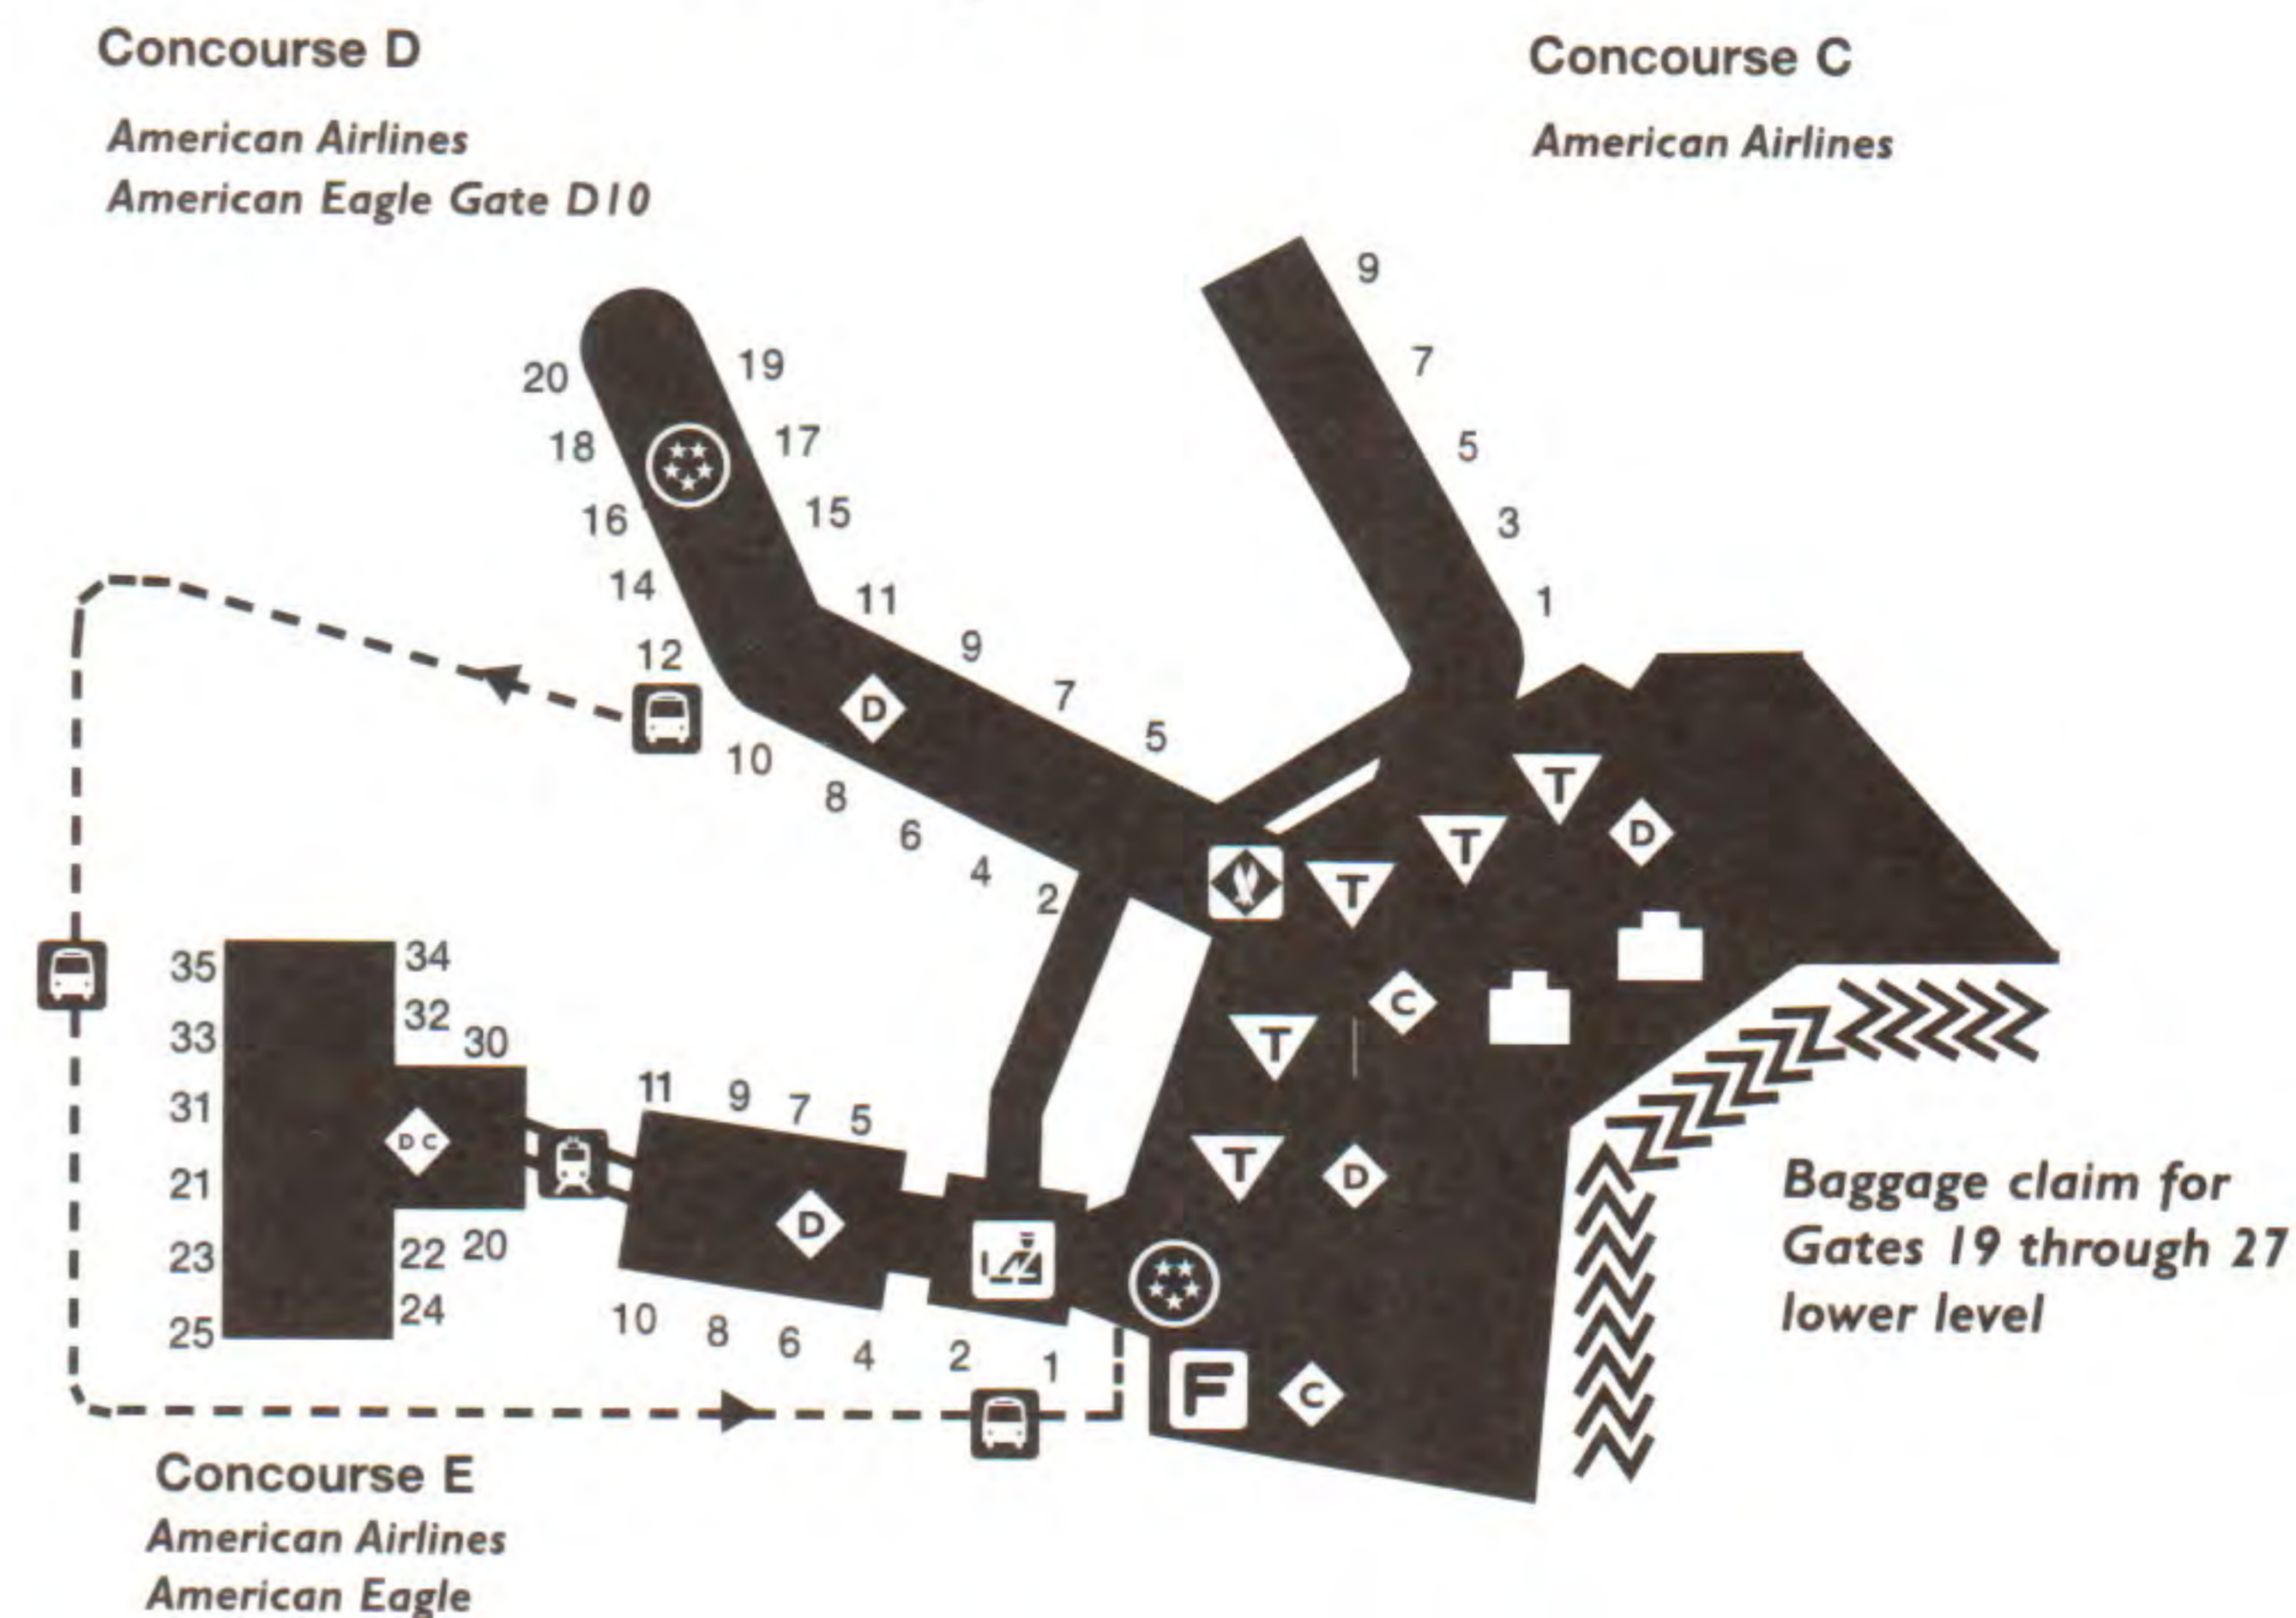

* Codeshare Service

Miami International Airport

Connecting walkways are provided between Concourses C and D and between D and E for the convenience of our passengers. Passengers using these walkways do not need to clear airport security in order to move between concourses. The walkway is located across from Gate 1 in Concourse C, across from Gate 5 in Concourse D, and adjacent to Gate 5 in Concourse E (with the exception of Satellite E Gates 20-35, which are accessible only by tram service from the main terminal). Moving walkways are provided on Level 3 in Concourse D.