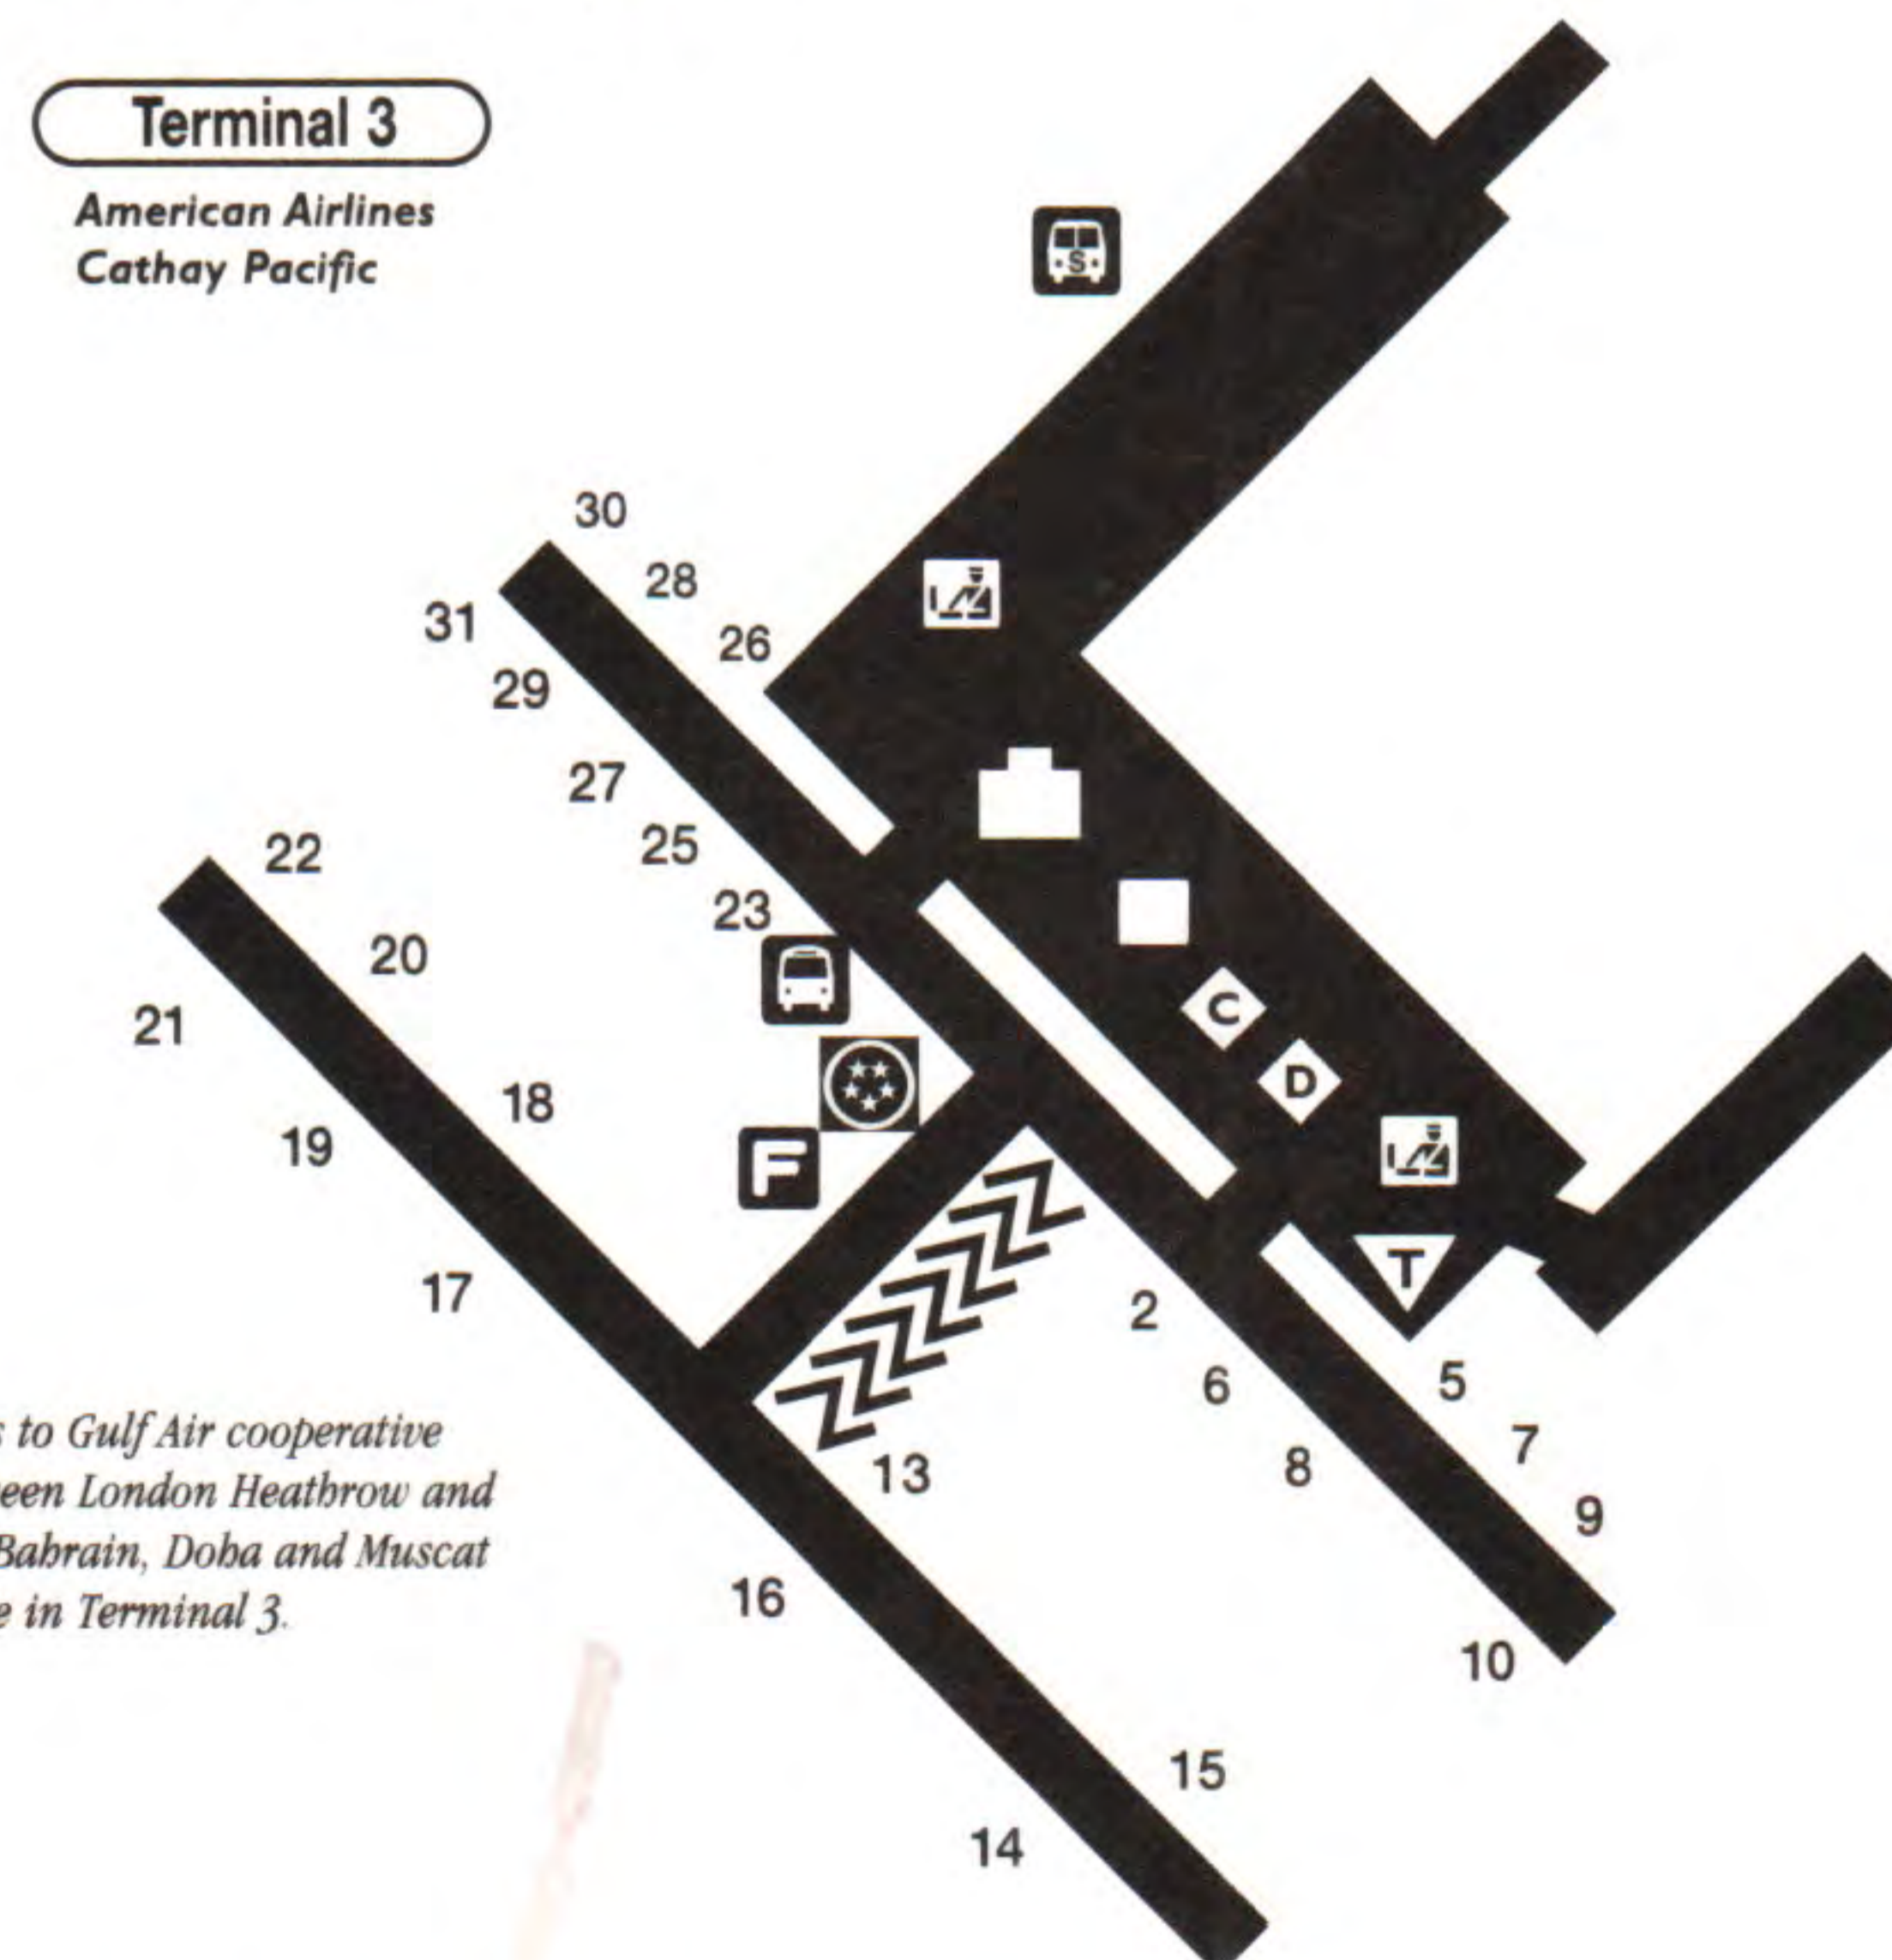

London Heathrow Airport

Connections to Gulf Air cooperative service between London Heathrow and Abu Dhabi, Bahrain, Doha and Muscat are available in Terminal 3.

Nonstop destinations from London Heathrow Airport

LHR

Abu Dhabi*   Boston   Helsinki*   Newark
Bahrain*   Chicago   Los Angeles   New York (JFK)

* Codeshare Service