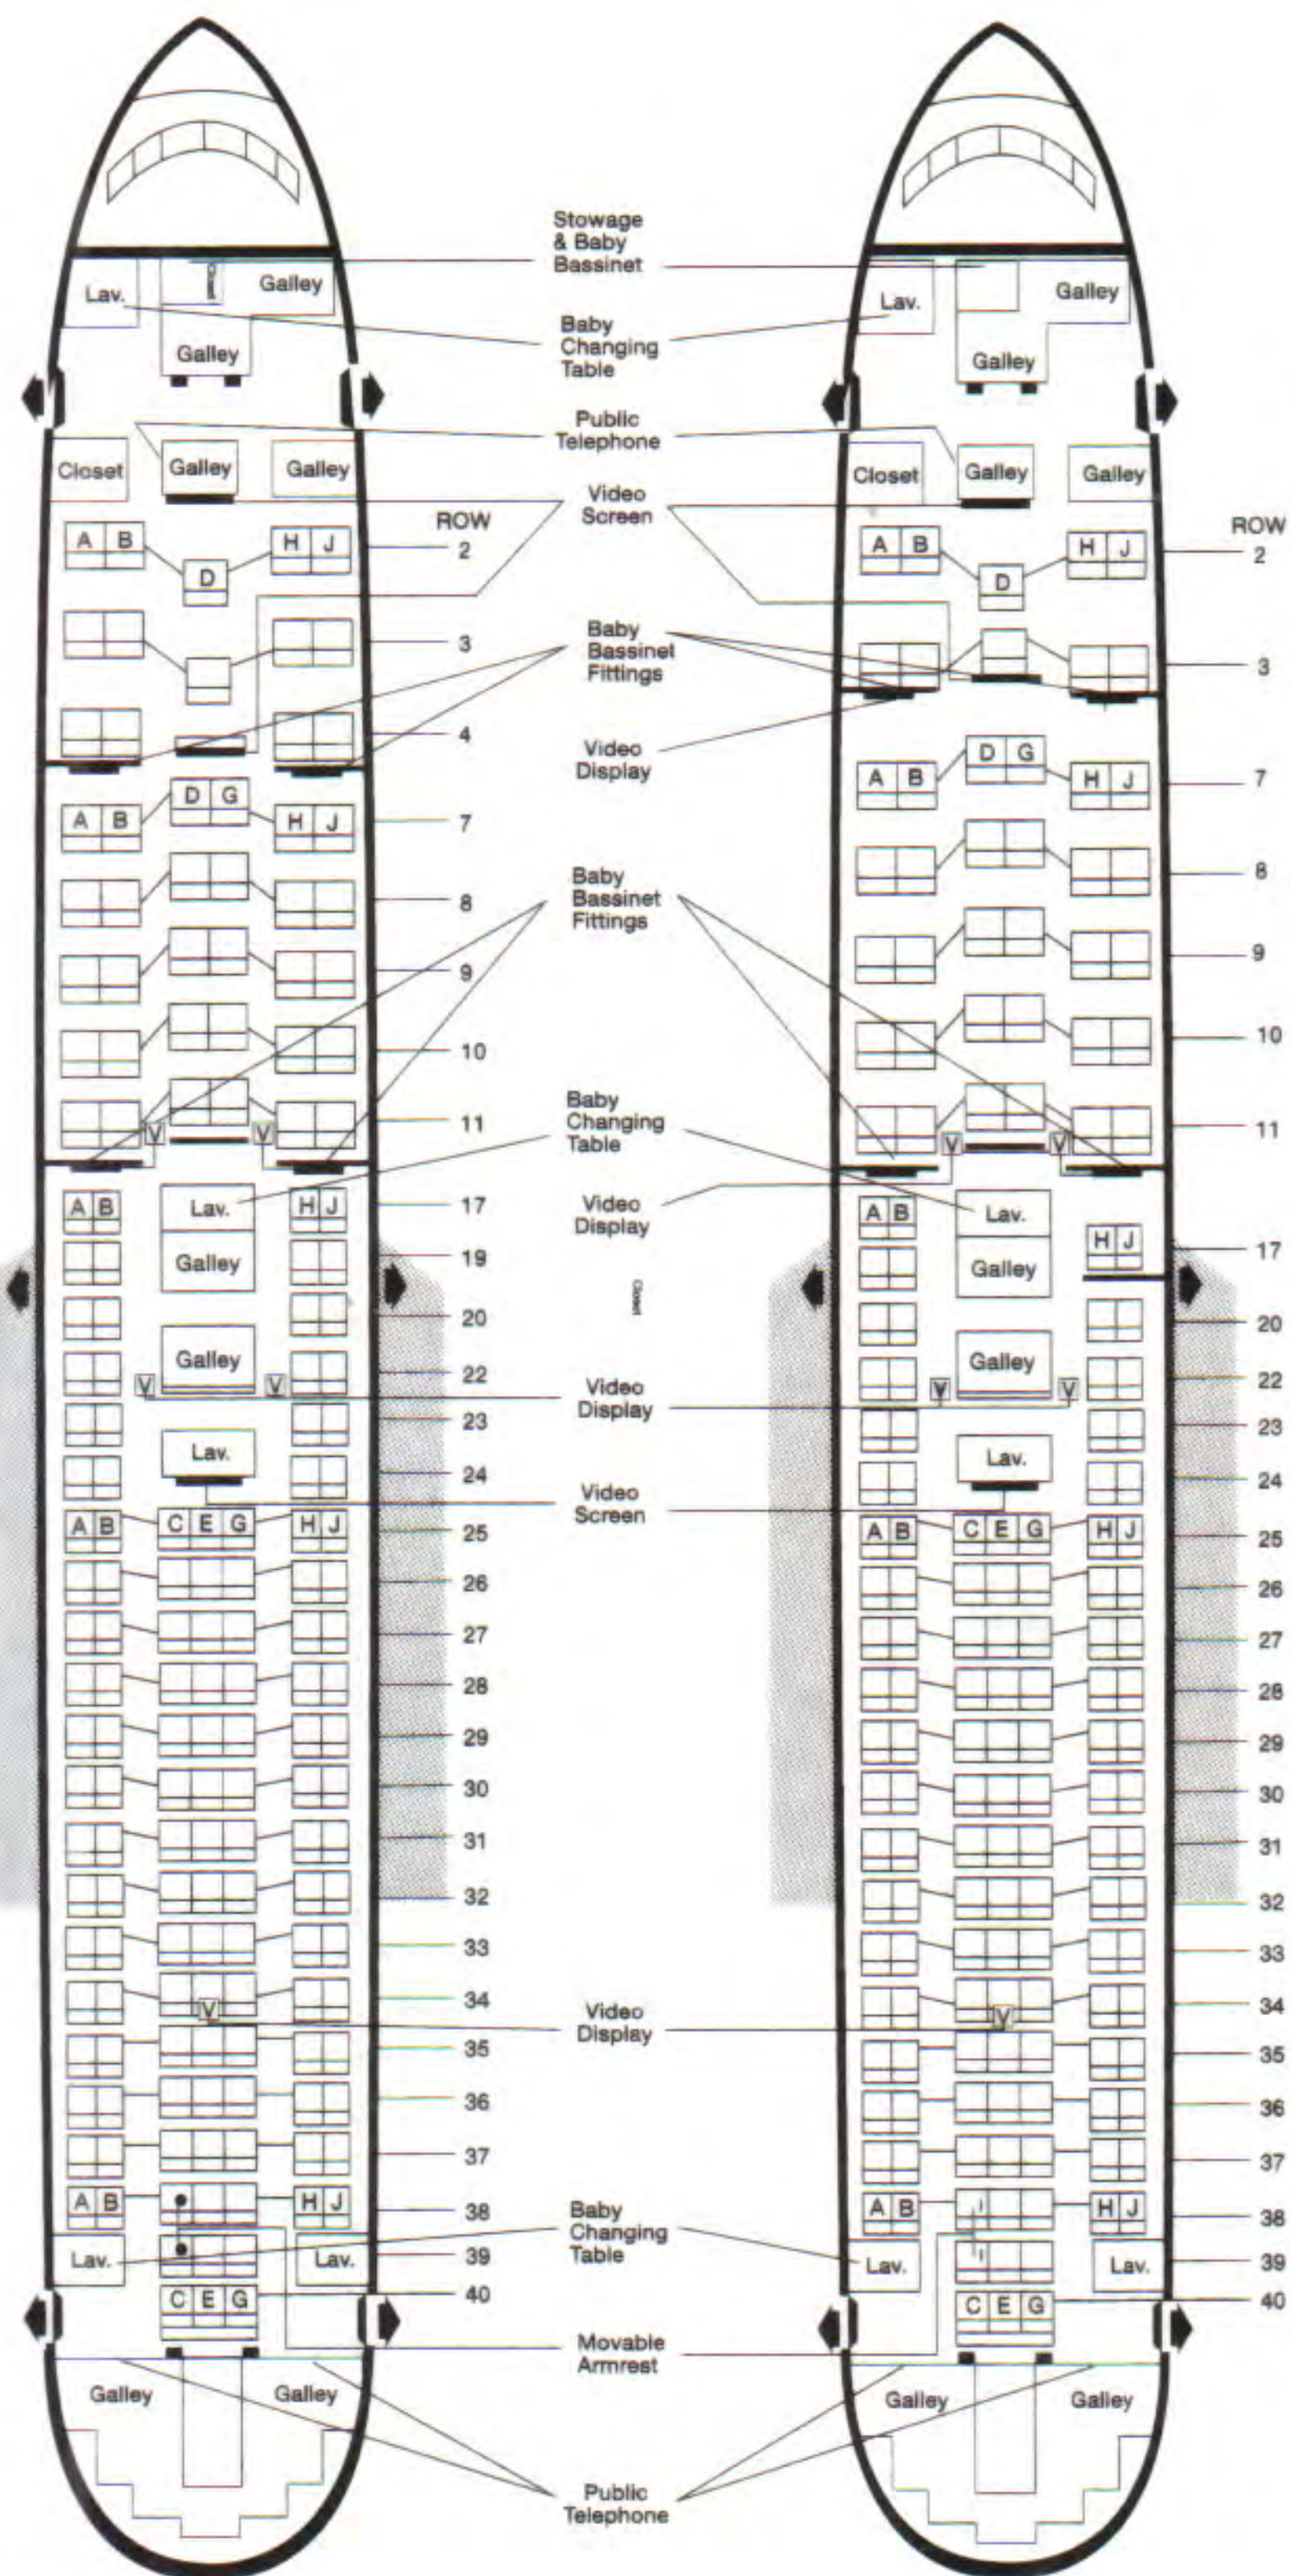

767-200
DOMESTIC

First Class Rows 2-4
Business Class Rows 7-11
Main Cabin Rows 17-40

767-200
INTERNATIONAL

First Class Rows 2-3
Business Class Rows 7-11
Main Cabin Rows 17-40

767-300
INTERNATIONAL

First Class Rows 2-4
Business Class Rows 7-11
Main Cabin Rows 17-42

767-300
INTERNATIONAL

First Class Rows 2-3
Business Class Rows 7-10
Main Cabin Rows 17-41

767-300
HAWAII

First Class Rows 2-6
Main Cabin Rows 10-41

777-200

TRANSATLANTIC/INTERNATIONAL

First Class Rows 1-4
Business Class Rows 9-14
Main Cabin Rows 20-43

Telephones are available at each seat/seat group.

Telephones are available at each First and Business Class seat.

Baby Changing Tables Available In All Lav. Telephones are available at each seat/seat group.

Baby Changing Tables Available In All Lav.

Baby Changing Tables Available In All Lav.

Baby Changing Tables Available In All Lav. All Seats Equipped With Personal Video Monitors.

Ⓛ Limited Recline   ⊗ No Recline   □ Movable Seats

Ⓛ Limited Recline   ⊗ No Recline   □ Movable Seats