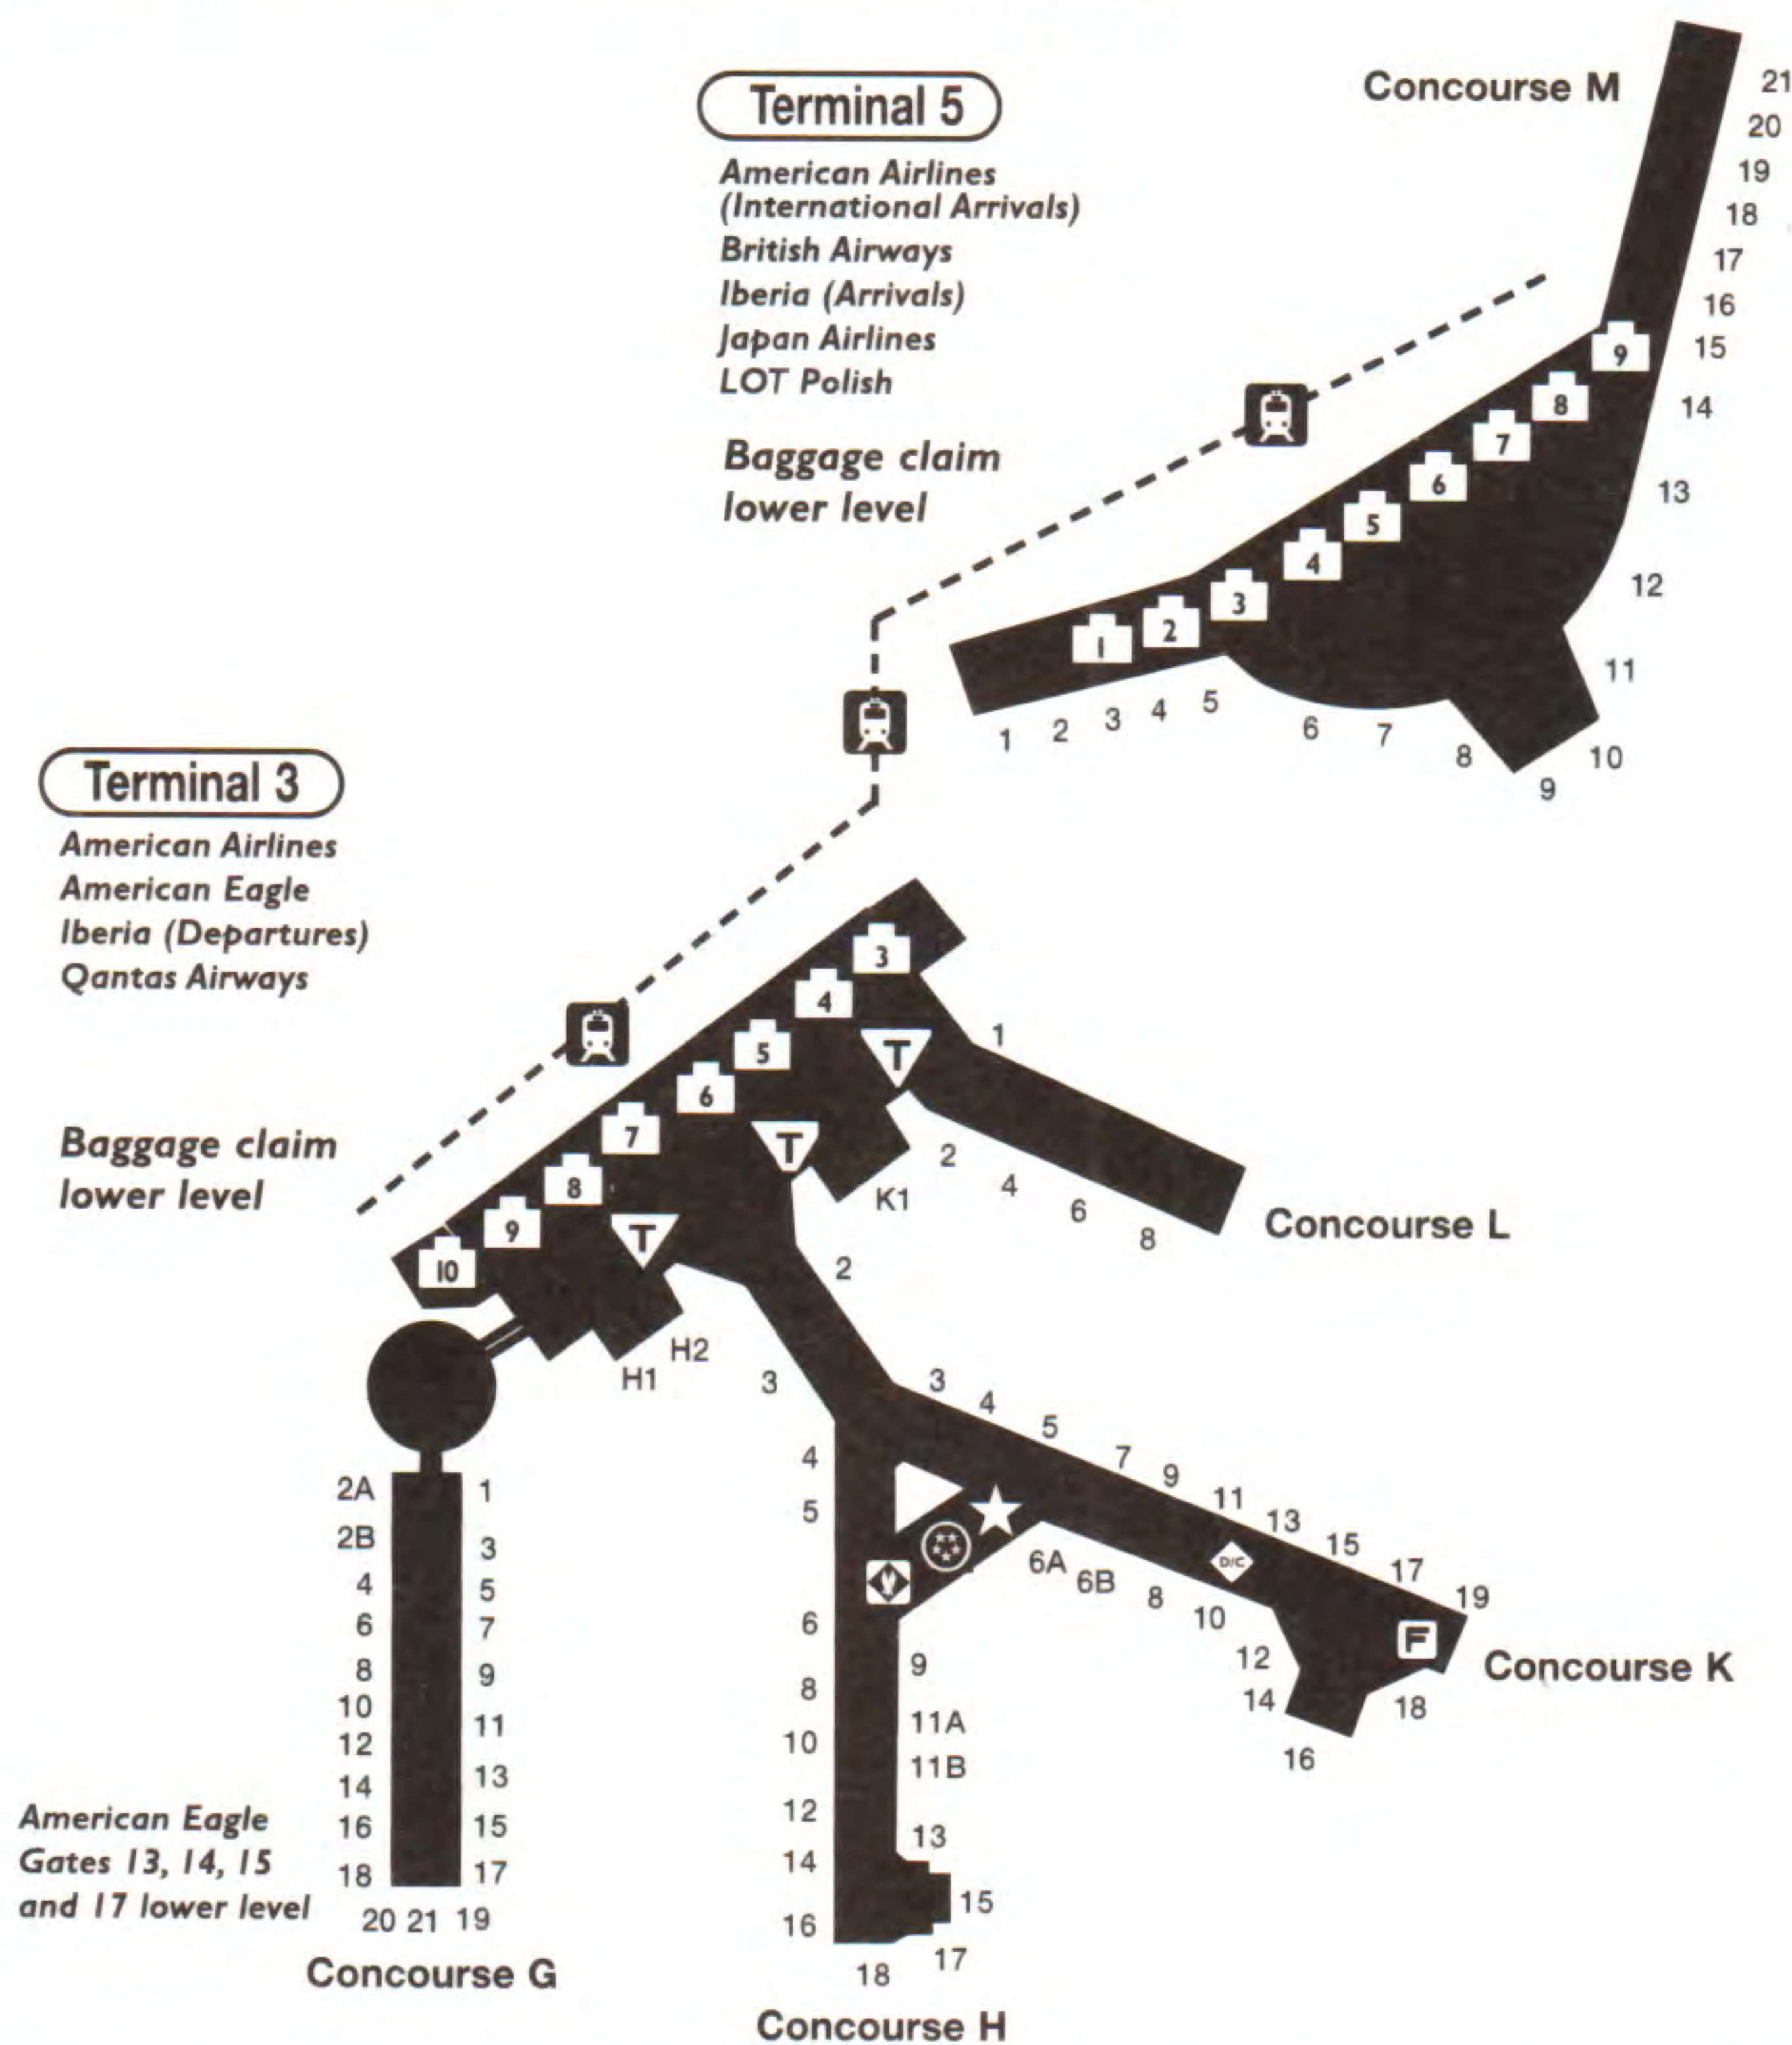

Chicago O'Hare International Airport

Nonstop destinations from Chicago O'Hare International Airport ORD

Albany, NY	Fayetteville, AR	Mexico City	Rochester, NY
Albuquerque	(NW Arkansas Regional)	Miami	Rome, Italy
Atlanta	Fort Lauderdale/ Hollywood	Milan, Italy	St. Louis
Austin	Fort Wayne	Milwaukee	Salt Lake City
Baltimore	Frankfurt	Minneapolis/St. Paul	San Antonio
Baton Rouge	Glasgow†	Monterrey, Mexico	San Diego
Birmingham, UK	Grand Rapids	Montreal	San Francisco
Bloomington, IL	Green Bay	Nashville	San Jose, CA
Boston	Greenville/Spartanburg	New Orleans	San Jose del Cabo/La Paz†
Brussels	Harrisburg	New York (La Guardia)	San Juan
Buffalo	Hartford/Springfield	Newark	Sarasota/Bradenton†
Calgary	Honolulu	Newburgh, NY	Seattle
Cedar Rapids/ Iowa City	Houston	Oklahoma City	South Bend
Champaign, IL	(George Bush)	Omaha	Springfield
Chattanooga	Huntsville	Orange County	Steamboat Springs†
Cincinnati	Indianapolis	Orlando	Stockholm
Cleveland	Jackson Hole†	Osaka*	Syracuse
Columbus, OH	Kalamazoo	Ottawa	Tampa
Dallas (Love Field)	Kansas City, MO	Palm Springs†	Tokyo (Narita)
Dallas/Fort Worth	La Crosse	Paris	Toledo
Dayton	Lansing	(Charles de Gaulle)	Toronto
Denver	Las Vegas	Peoria	Traverse City
Des Moines	London (Heathrow)	Philadelphia	Tucson
Detroit	Long Beach	Phoenix	Tulsa
Dublin, Ireland*	Los Angeles	Pittsburgh	Vail†
Dubuque	Los Cabos	Portland, OR	Warsaw*
Duluth/Superior	Madison	Providence	Washington, D.C.
El Paso	Madrid*	Raleigh/Durham	(Reagan National)
Evansville, IN	Manchester, UK	Reno	West Palm Beach
	Memphis	Rockford, IL	White Plains
		Rochester, MN	Zurich*

* Codeshare Service † Seasonal Service