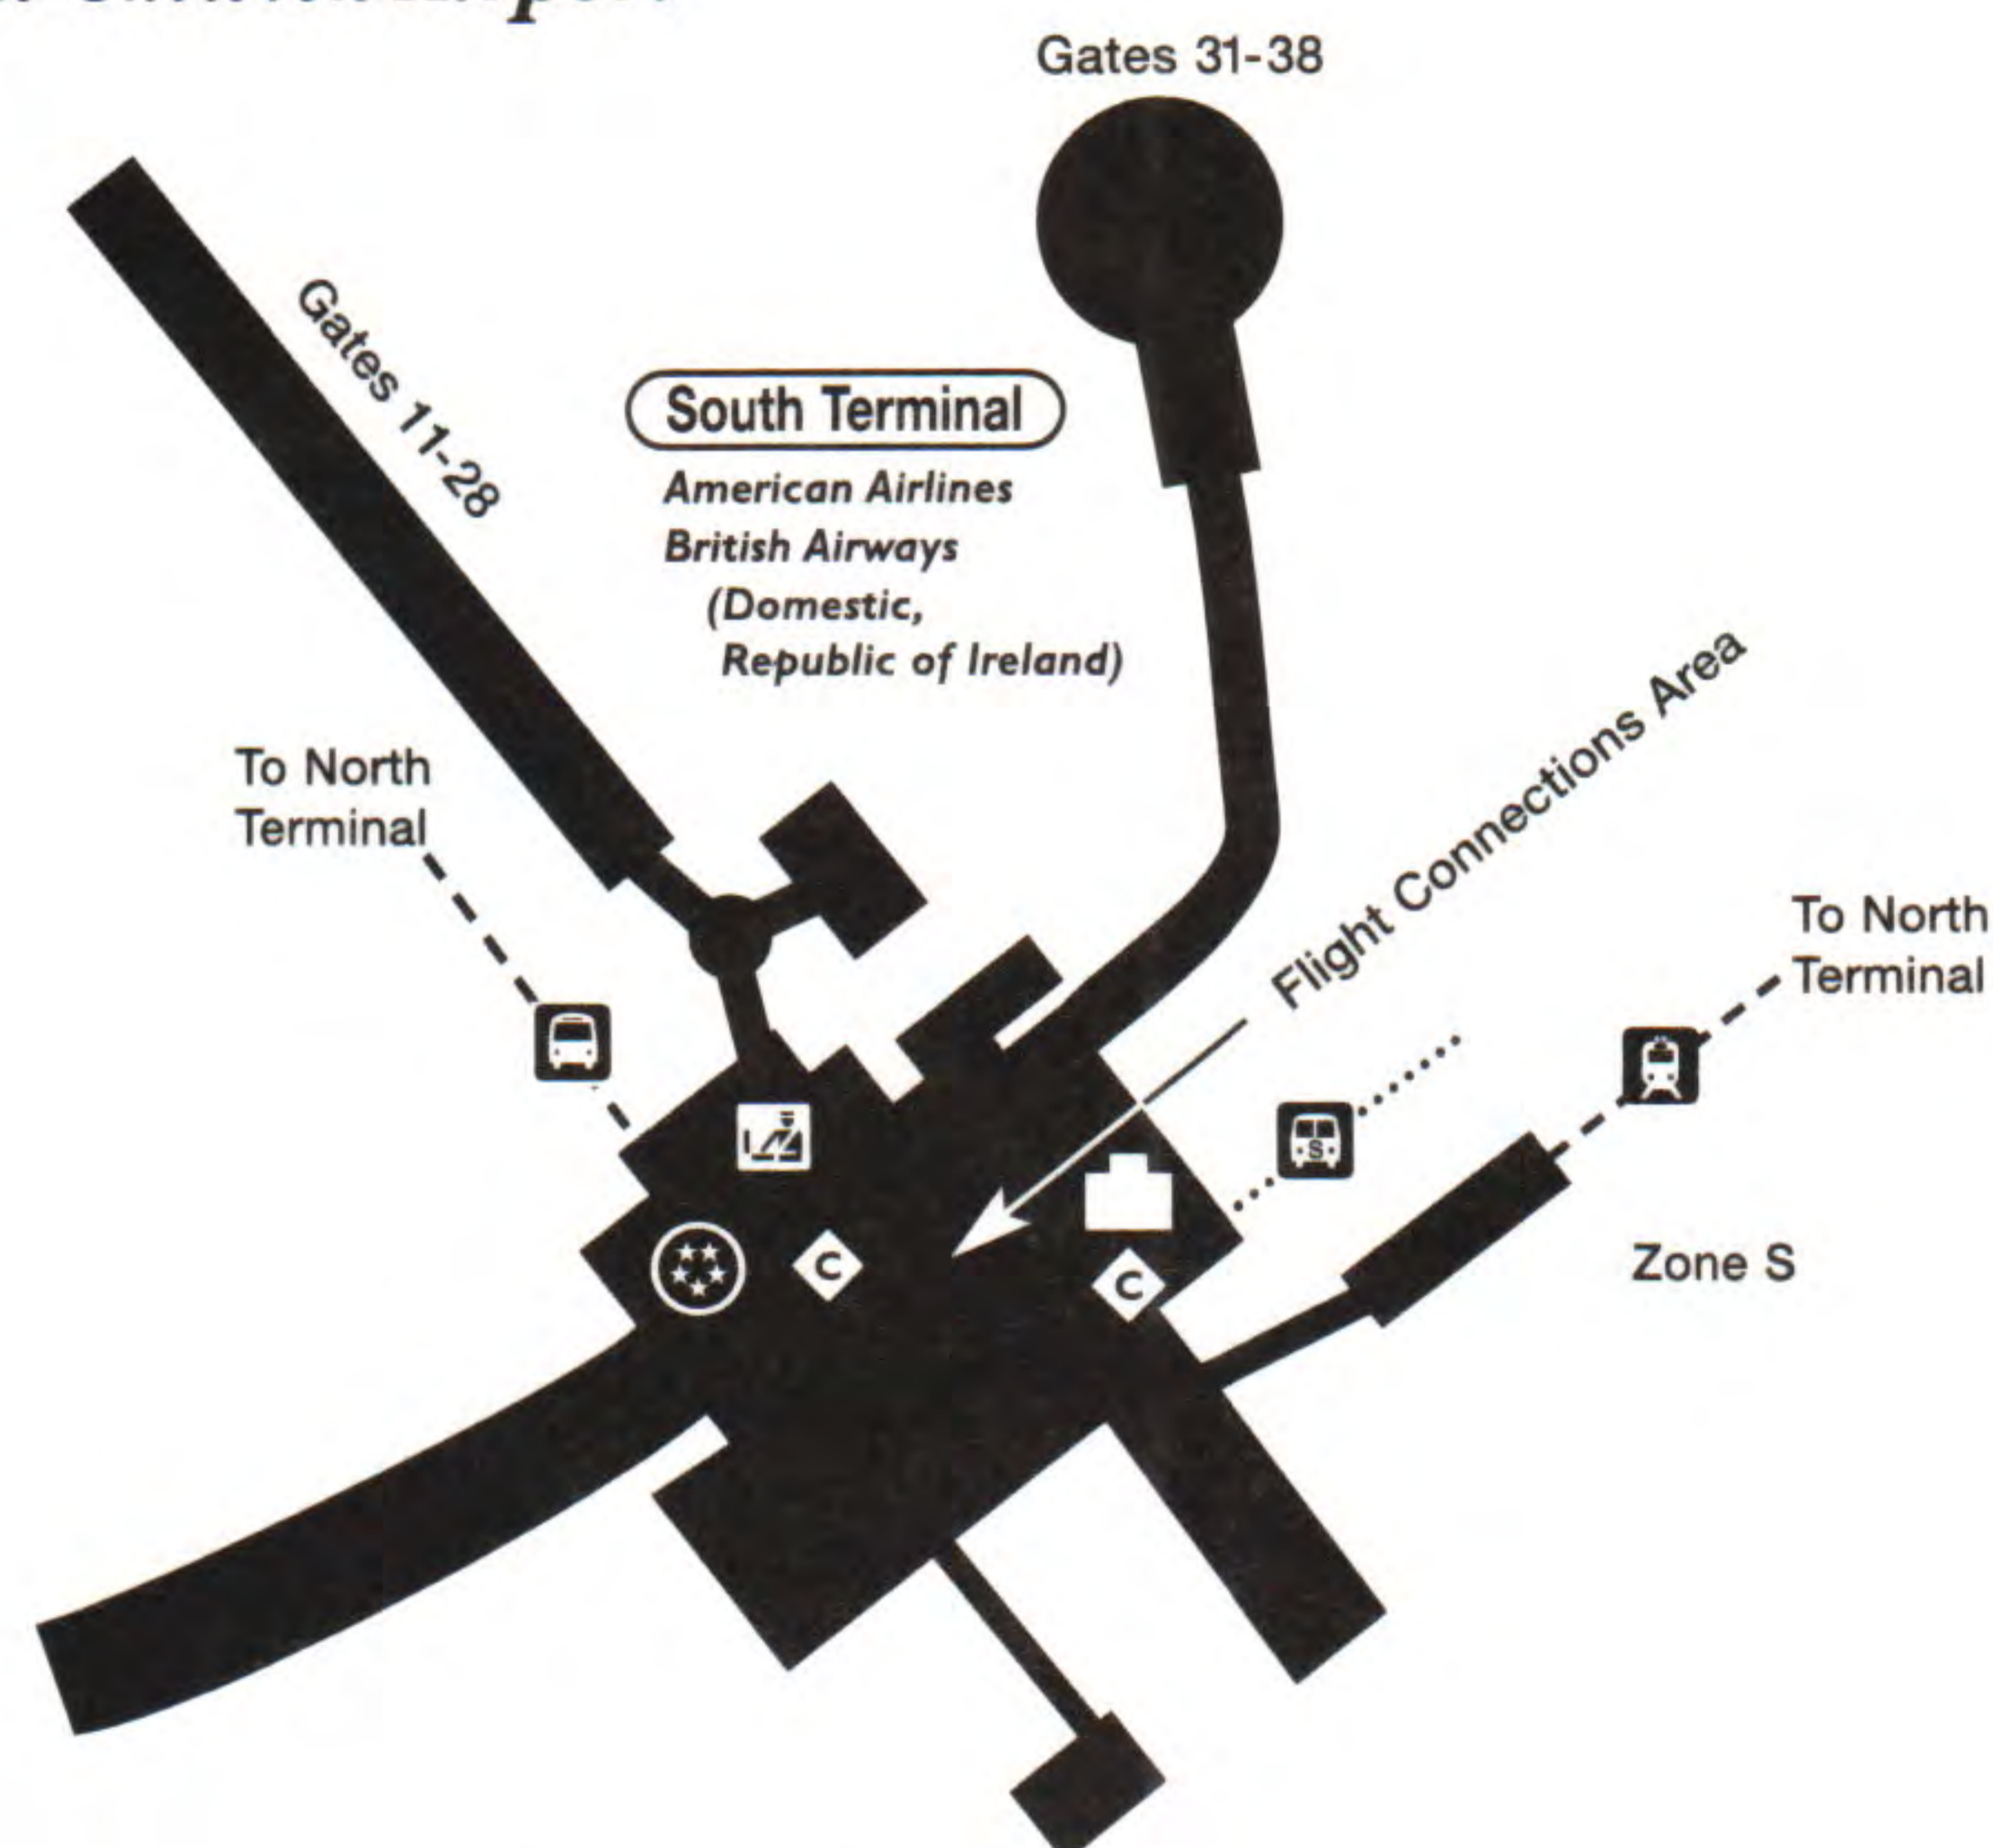

London Gatwick Airport

Nonstop destinations from London Gatwick Airport

LGW

Dallas/Fort Worth   Helsinki*   Raleigh/Durham

* Codeshare Service