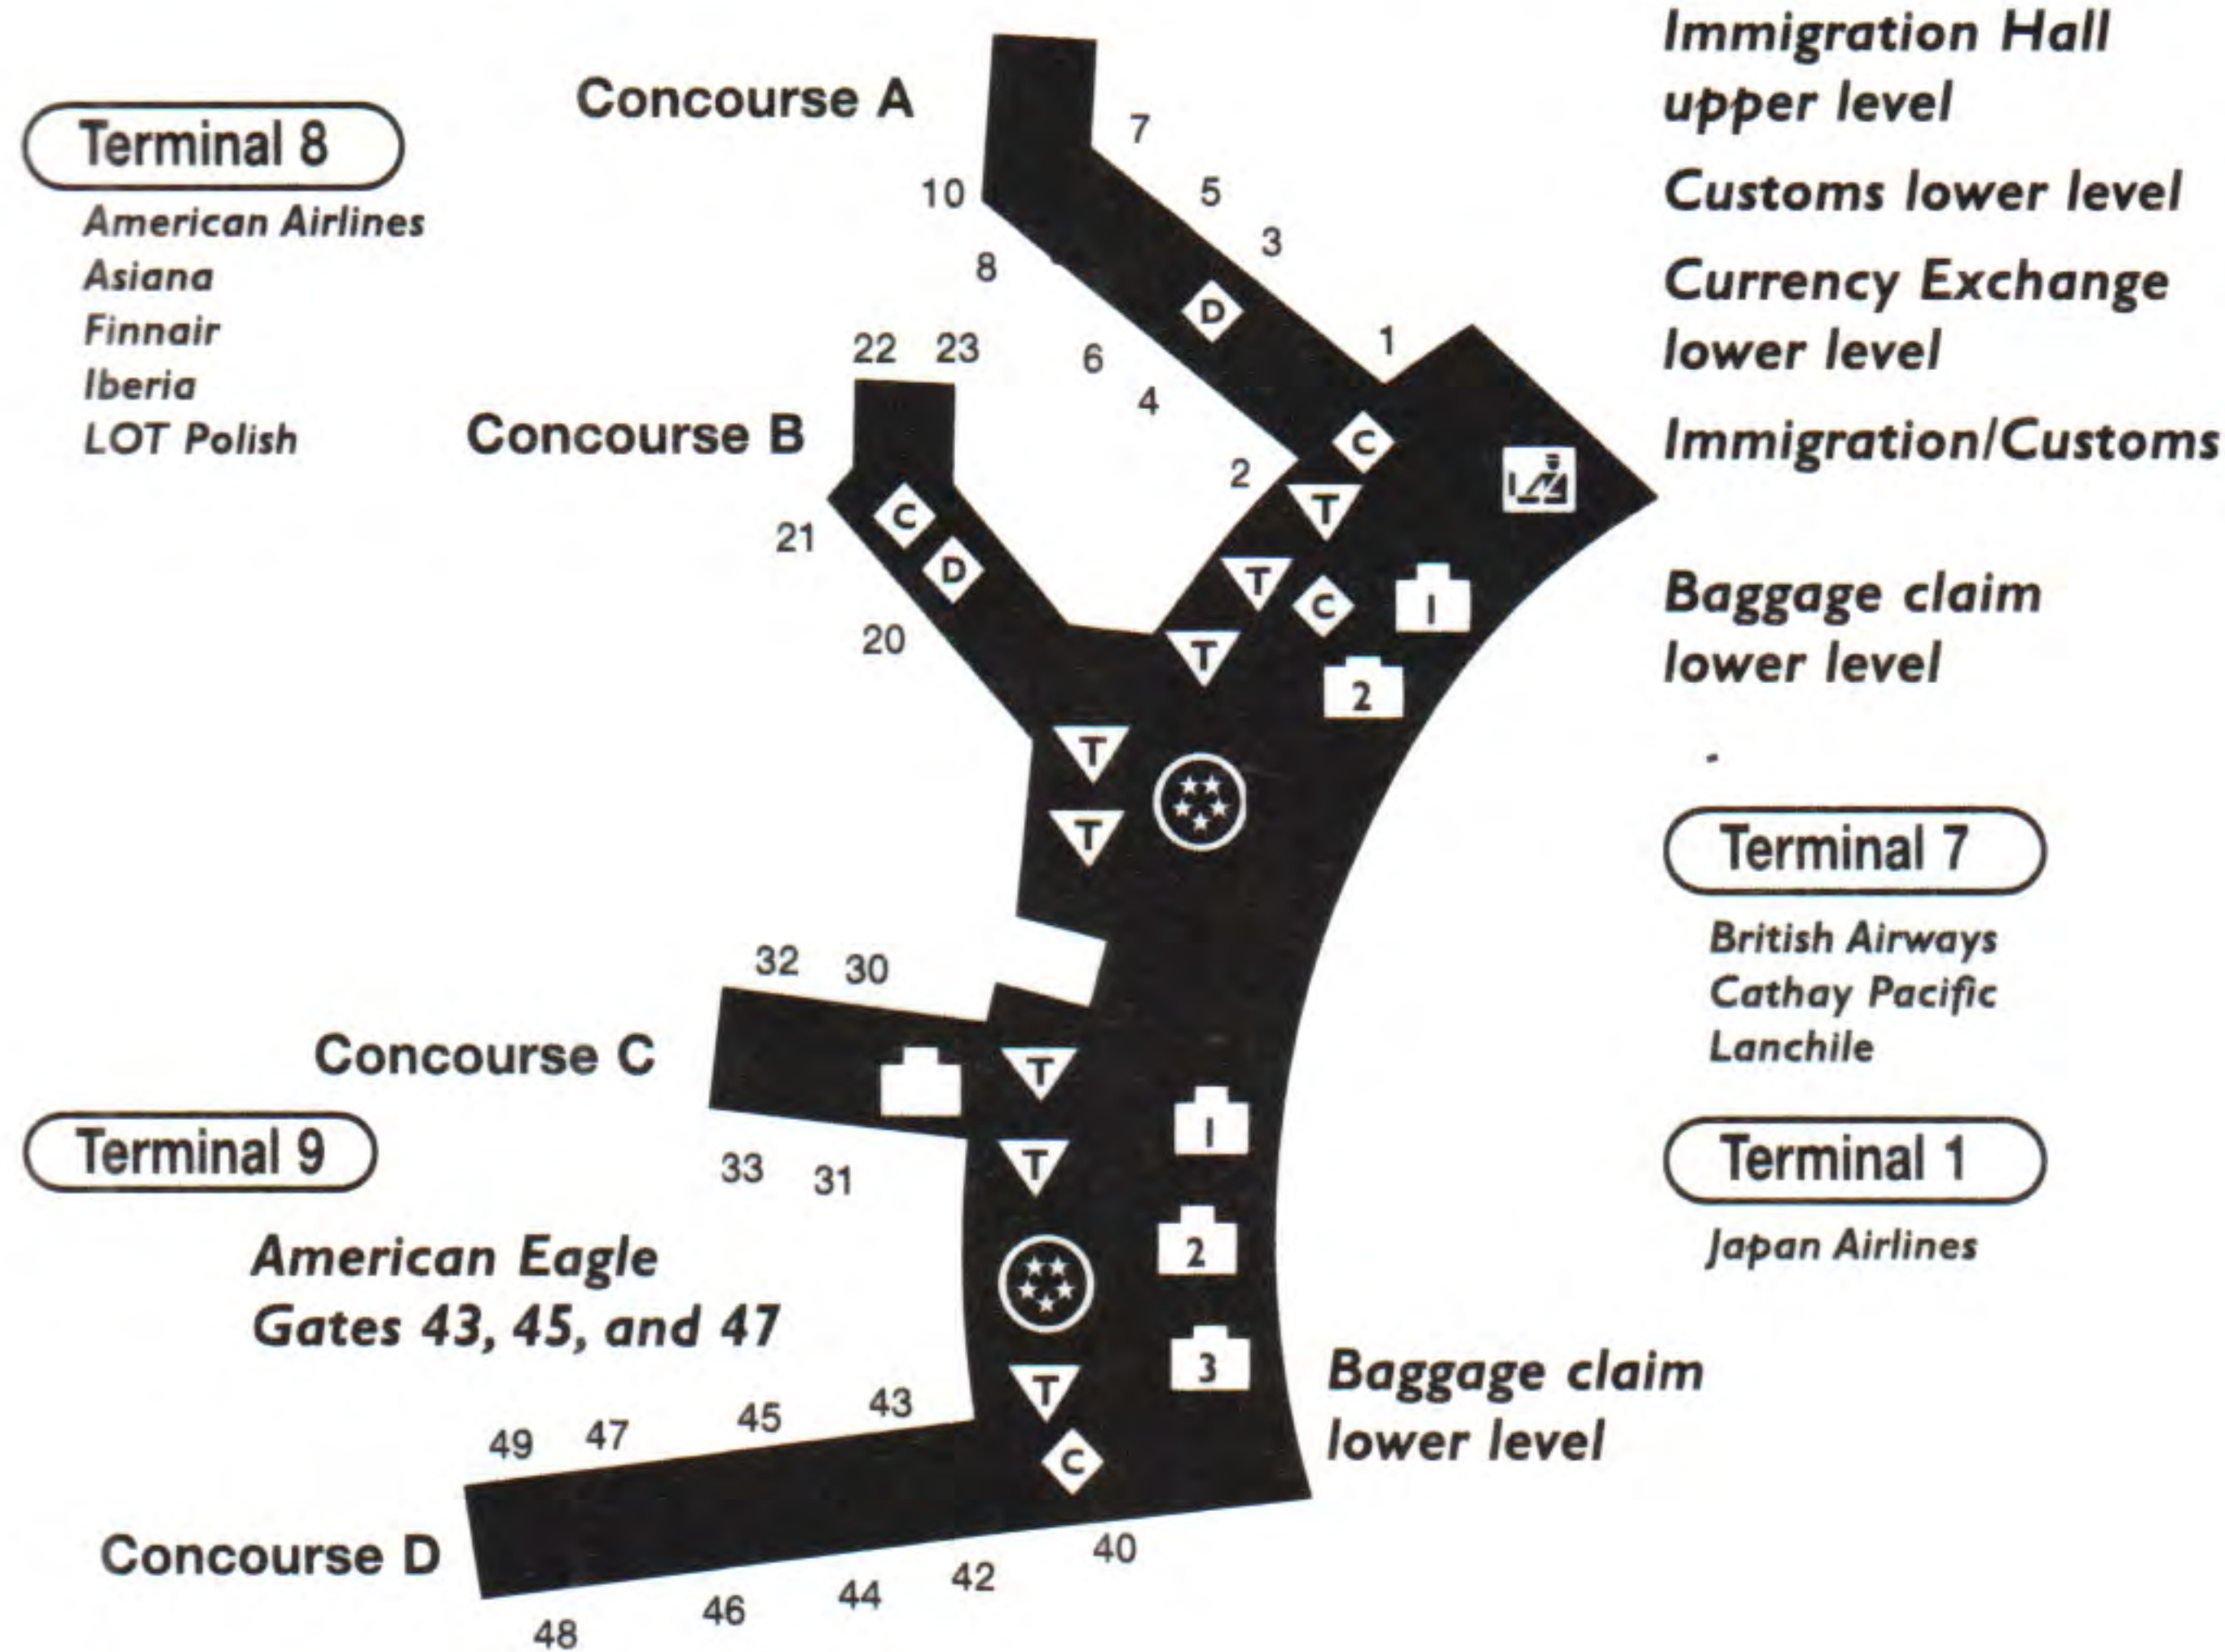

New York / John F. Kennedy International Airport

For transfers between American Airlines and British Airways, a transfer bus operates between Terminal 7 and Terminal 9. This bus can be accessed at Terminal 9, Gate 40 and on the lower level of Terminal 7.

Nonstop destinations from John F. Kennedy International Airport JFK

Albany, NY	Dallas/Fort Worth	Philadelphia	Santiago, D. R.
Aruba	Dublin, Ireland*	Pittsburgh	Santo Domingo
Baltimore	Geneva*	Port-au-Prince	Sao Paulo
Barbados	Hartford/Springfield	Providence	Seattle
Barcelona*	Helsinki*	Puerto Plata	Shannon, Ireland*
Bermuda	Kingston	Raleigh/Durham	Syracuse
Boston	London (Heathrow)	Rio de Janeiro	Tokyo (Narita)
Brussels*	Los Angeles	Rochester, NY	Vancouver
Buenos Aires	Madrid*	St. Maarten	Warsaw*
Buffalo	Miami	St. Thomas	Washington, D.C.
Caracas	Montego Bay	San Diego	(Reagan National)
Chicago	Montreal	San Francisco	Worcester, MA
Cleveland	Paris	San Jose, CA	Zurich*
Columbus, OH	(Charles de Gaulle)	San Juan	

* Codeshare Service