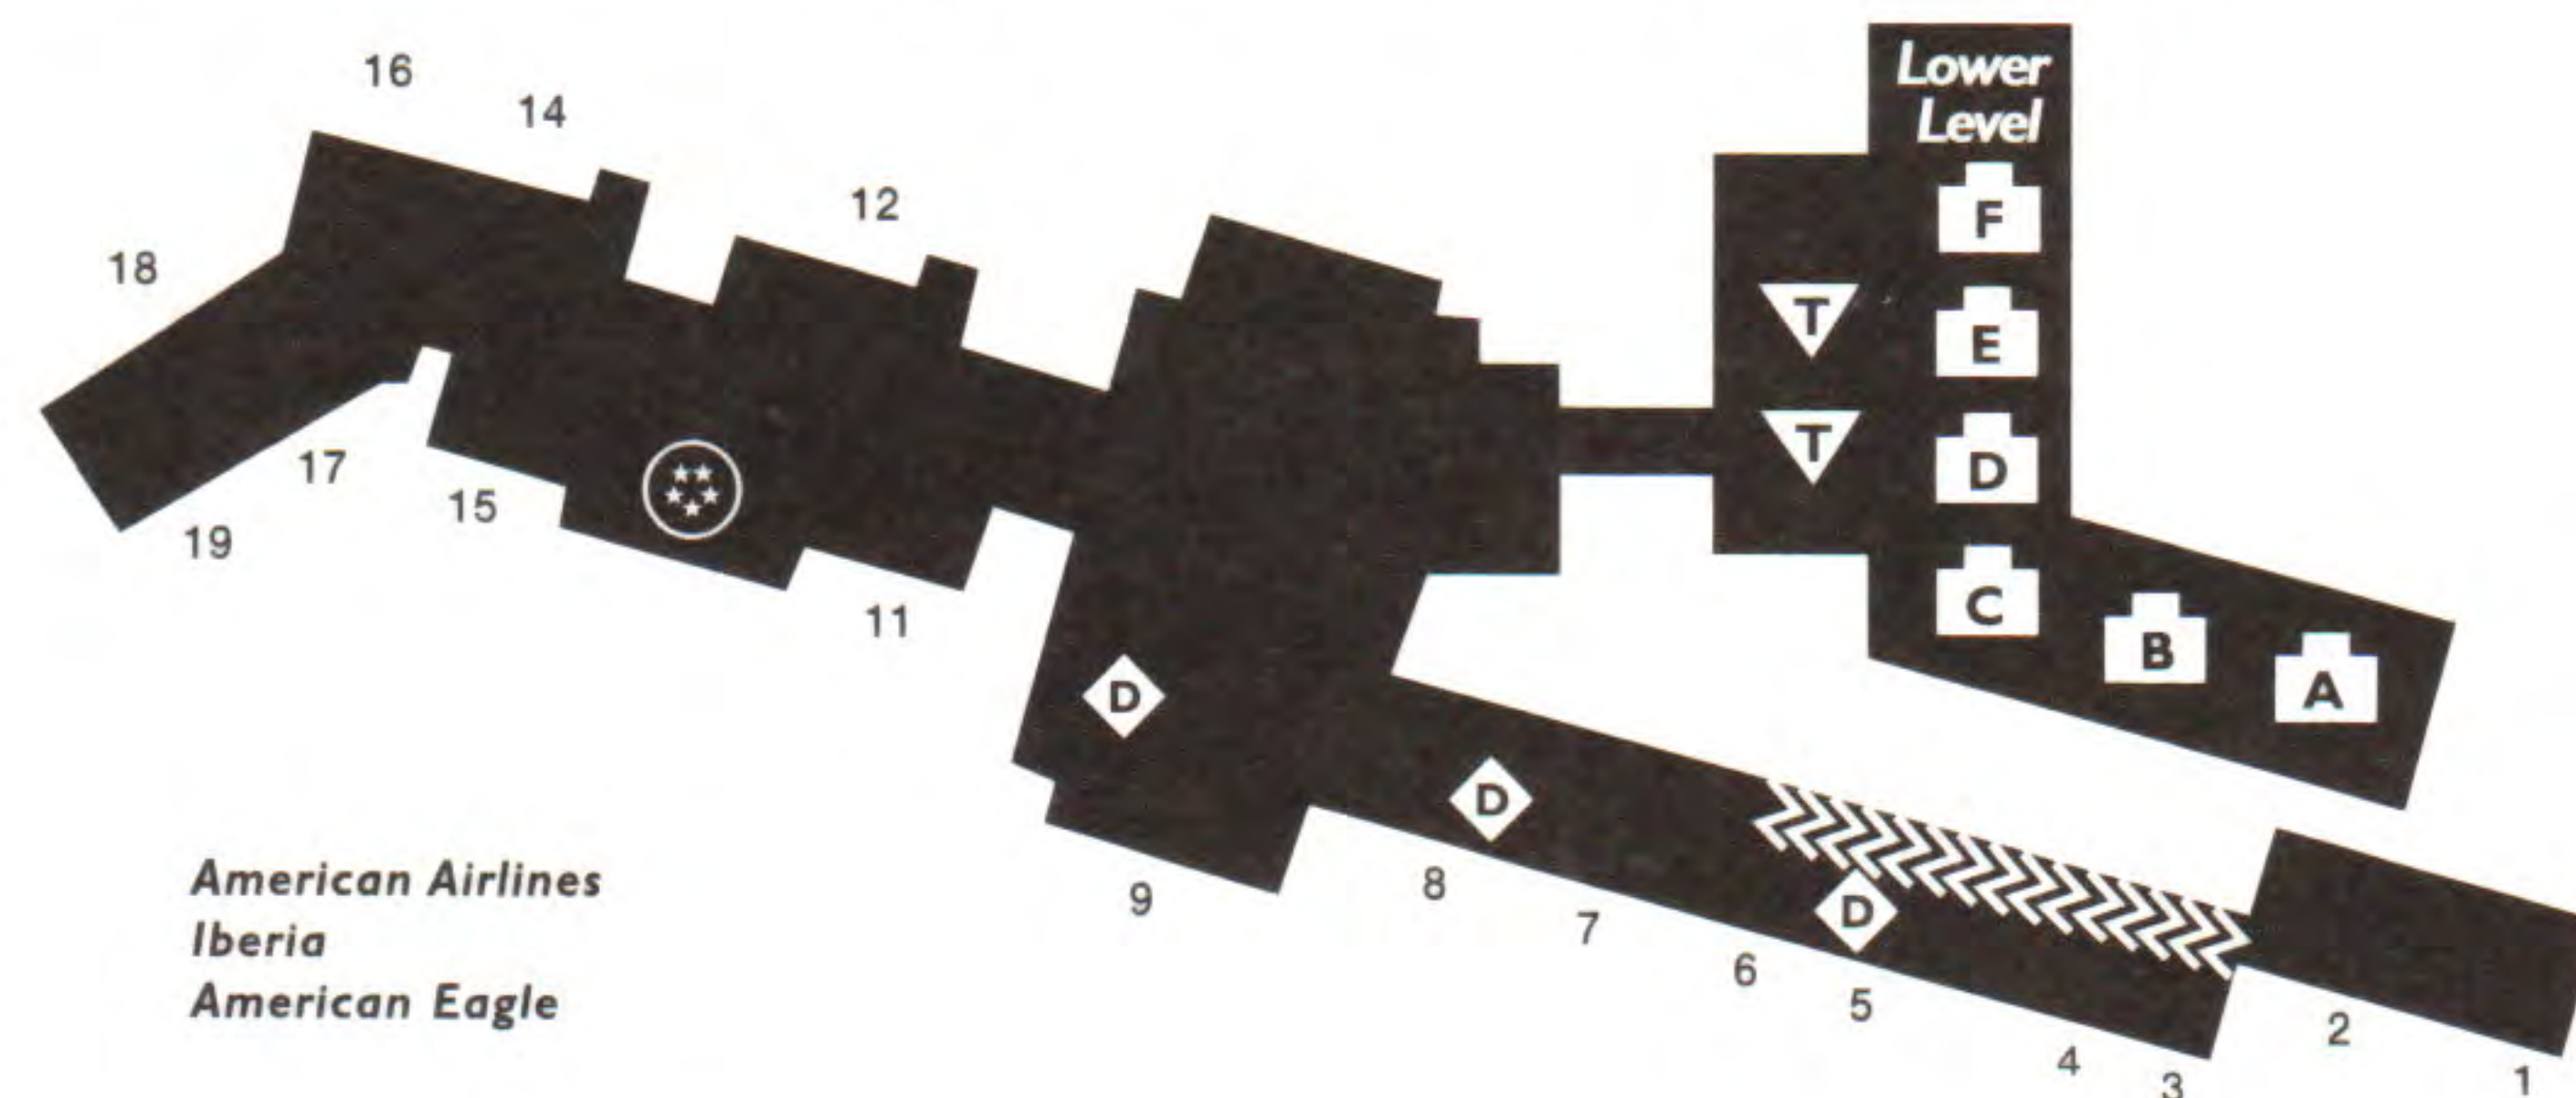

San Juan / Luis Muñoz Marin International Airport

Nonstop destinations from Luis Muñoz Marin International Airport SJU

Anguilla	Fort Lauderdale/ Hollywood	Newark	St. Maarten
Antigua	Grenada	Orlando	St. Thomas
Aruba	Guadeloupe	Philadelphia	St. Vincent
Baltimore	Hartford/Springfield	Ponce	Santiago
Barbados	La Romana	Port-au-Prince	Santo Domingo
Boston	Madrid*	Puerto Plata	Tampa
Caracas	Mayaguez	Punta Cana	Tortola/Virgin Gorda
Chicago	Miami	St. Croix	Trinidad
Dallas/Fort Worth	New York	St. Kitts	Washington, D.C.
Dominica		St. Lucia	(Dulles)

* Codeshare Service