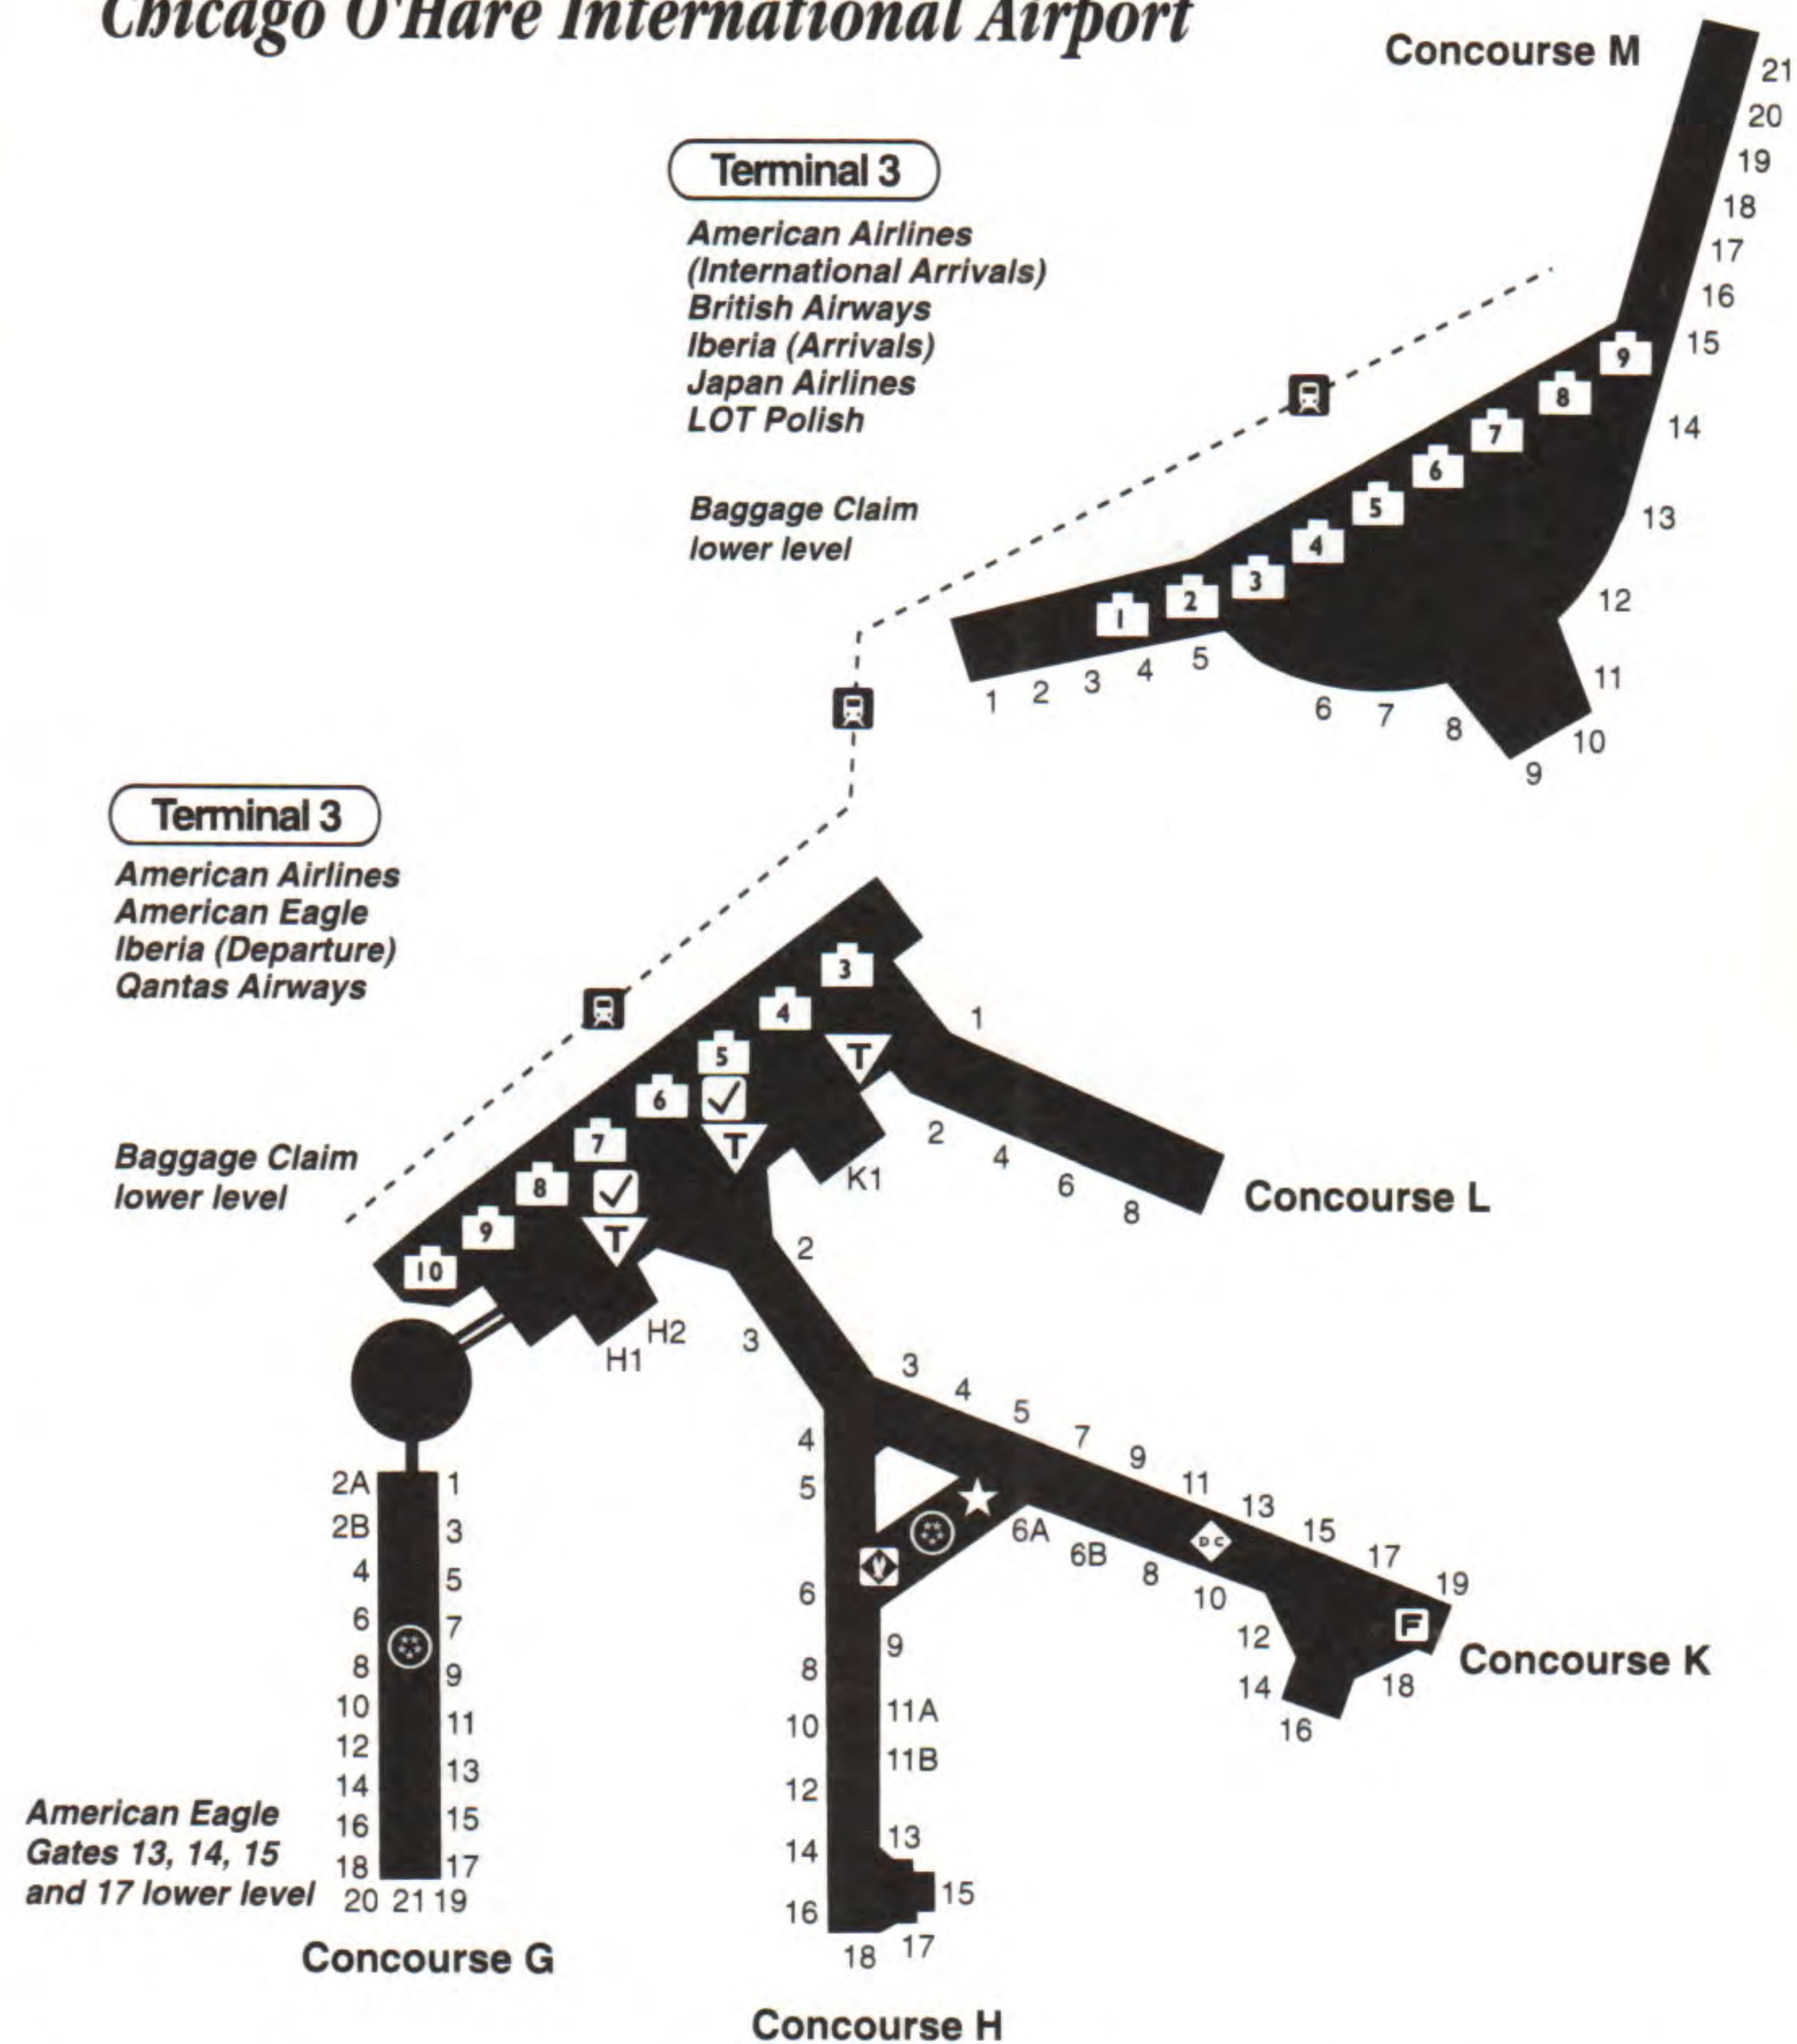

Chicago O'Hare International Airport

Nonstop destinations from Chicago O'Hare International Airport ORD

Albany, NY	Fort Lauderdale/ Hollywood	Milan, Italy	Rome, Italy
Albuquerque	Fort Wayne	Milwaukee	St. Louis
Atlanta	Frankfurt	Minneapolis/St. Paul	Salt Lake City
Austin	Glasgow†	Monterrey, Mexico	San Antonio
Baltimore	Grand Rapids	Montreal	San Diego
Baton Rouge	Green Bay	Nashville	San Francisco
Birmingham, UK	Greenville/Spartanburg	New Orleans	San Jose, CA
Boston	Harrisburg	New York (La Guardia)	San Jose del Cabo/La Paz†
Brussels	Hartford/Springfield	Newark	San Juan
Buffalo	Honolulu	Newburgh, NY	Sarasota/Bradenton†
Calgary	Houston	Oklahoma City	Seattle
Cedar Rapids/ Iowa City	(George Bush)	Omaha	Springfield
Champaign, IL	Huntsville	Orange County	Steamboat Springs†
Chattanooga	Indianapolis	Orlando	Stockholm
Cincinnati	Jackson Hole†	Osaka*	Syracuse
Cleveland	Kalamazoo	Ottawa	Tampa
Columbus, OH	Kansas City, MO	Palm Springs†	Tokyo (Narita)
Dallas (Love Field)	La Crosse	Paris	Toledo
Dallas/Fort Worth	Lansing	(Charles de Gaulle)	Toronto
Dayton	Las Vegas	Peoria	Traverse City
Denver	London (Heathrow)	Philadelphia	Tucson
Des Moines	Long Beach	Phoenix	Tulsa
Detroit	Los Angeles	Pittsburgh	Vail†
Dublin, Ireland*	Madison	Portland, OR	Warsaw*
Dubuque	Madrid*	Providence	Washington, D.C.
Duluth/Superior	Manchester, UK	Raleigh/Durham	(Reagan National)
El Paso	Memphis	Reno	West Palm Beach
Evansville, IN	Mexico City	Rockford, IL	White Plains
Fayetteville, AR	Miami	Rochester, MN	Zurich*
		Rochester, NY	

* Codeshare Service † Seasonal Service