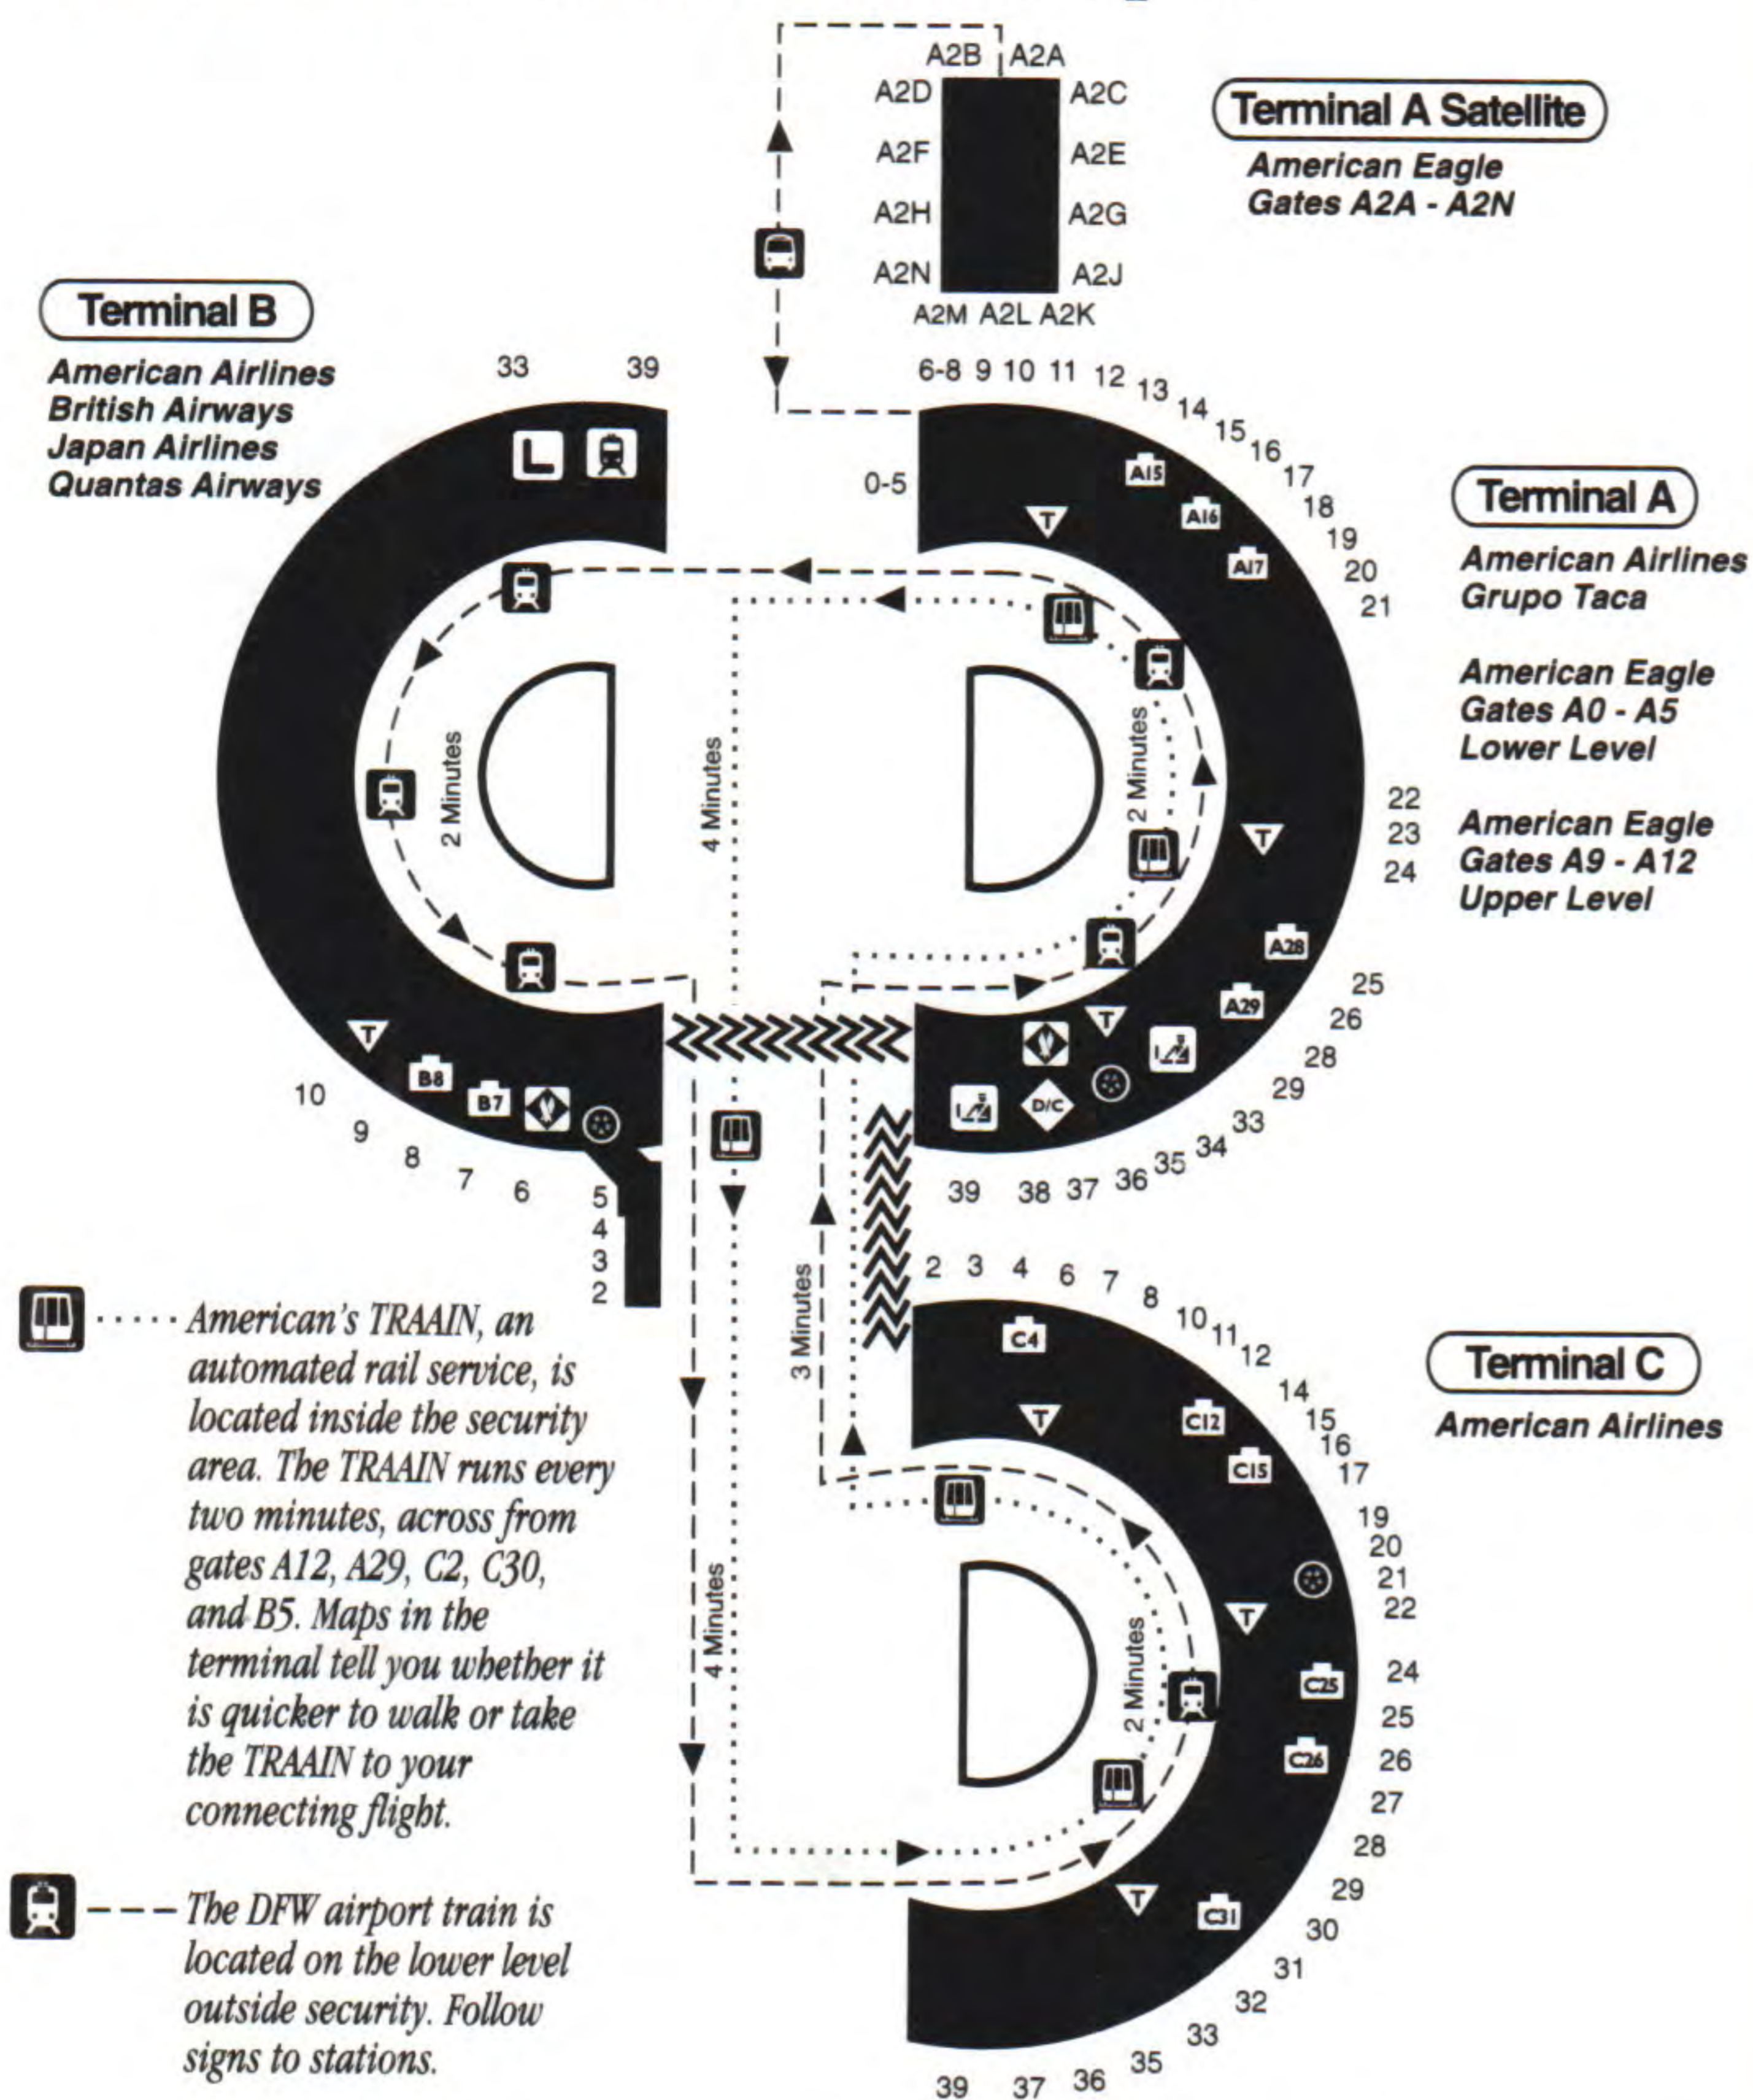

Dallas / Fort Worth International Airport

Nonstop destinations from Dallas/Fort Worth International Airport DFW

Abilene	Cleveland	Huntsville	St. Paul	San Antonio
Acapulco	Colorado Springs	Indianapolis	Monterrey	San Diego
Aguascalientes, Mexico††	Columbus	Jackson	Montreal	San Francisco
Albuquerque	Corpus Christi	Jackson Hole†	Nashville	San Jose
Amarillo	Costa Rica	Jacksonville	New Orleans	San Juan
Anchorage†	Dayton	Kansas City	New York	Santiago
Atlanta	Denver	Kahului, Maui	Newark	Sao Paulo
Austin	Des Moines	Killeen/Ft. Hood	Norfolk/Williamsburg	Savannah
Bakersfield	Detroit	Knoxville	Oakland	Seattle
Baltimore	Durango†	Lafayette, LA	Oklahoma City	Shreveport
Baton Rouge	El Paso	Lake Charles	Omaha	Springfield, MO
Beaumont/Port Arthur	Fayetteville, AR	Las Vegas	Ontario	St. Louis
Belize	Fort Lauderdale/Hollywood	Lawton/Ft. Sill	Orange County	Steamboat Springs†
Birmingham	Fort Smith	Laredo	Orlando	Tampa
Boston	Frankfurt	Lima	Osaka	Texasarkana
Bryan/College Station	Fresno	Little Rock	Palm Springs	Telluride, CO
Buffalo	Fort Myers†	London	Panama City	Tokyo
Burbank	Fort Wayne	Long Beach	Paris	Toronto
Calgary	Grand Rapids	Longview/Kilgore	Philadelphia	Tucson
Cancun	Greensboro	Los Angeles	Phoenix	Tulsa
Caracas	Greenville/Spartanburg	Los Cabos/La Paz	Portland	Tyler
Cedar Rapids/Iowa City	Guadalajara	Louisville	Pittsburgh	Vail†
Charlotte	Lubbock	Lubbock	Puerto Vallarta	Vancouver
Chattanooga	Madison	Madison	Raleigh/Durham	Waco
Chicago O'Hare	McAllen	McAllen	Reno	Washington, D.C.
Chicago (Midway)	Memphis	Memphis	Richmond	West Palm Beach
Cincinnati	Miami City	Miami City	Sacramento	Wichita
	Miami	Miami	Salt Lake City	Wichita Falls
	Midland/Odessa	Midland/Odessa	Saltillo, Mexico**	Zurich
	Houston	Minneapolis/	San Angelo	

* Codeshare Service † Seasonal Service †† Service EFF 5/1/01 ** Service EFF 6/1/01