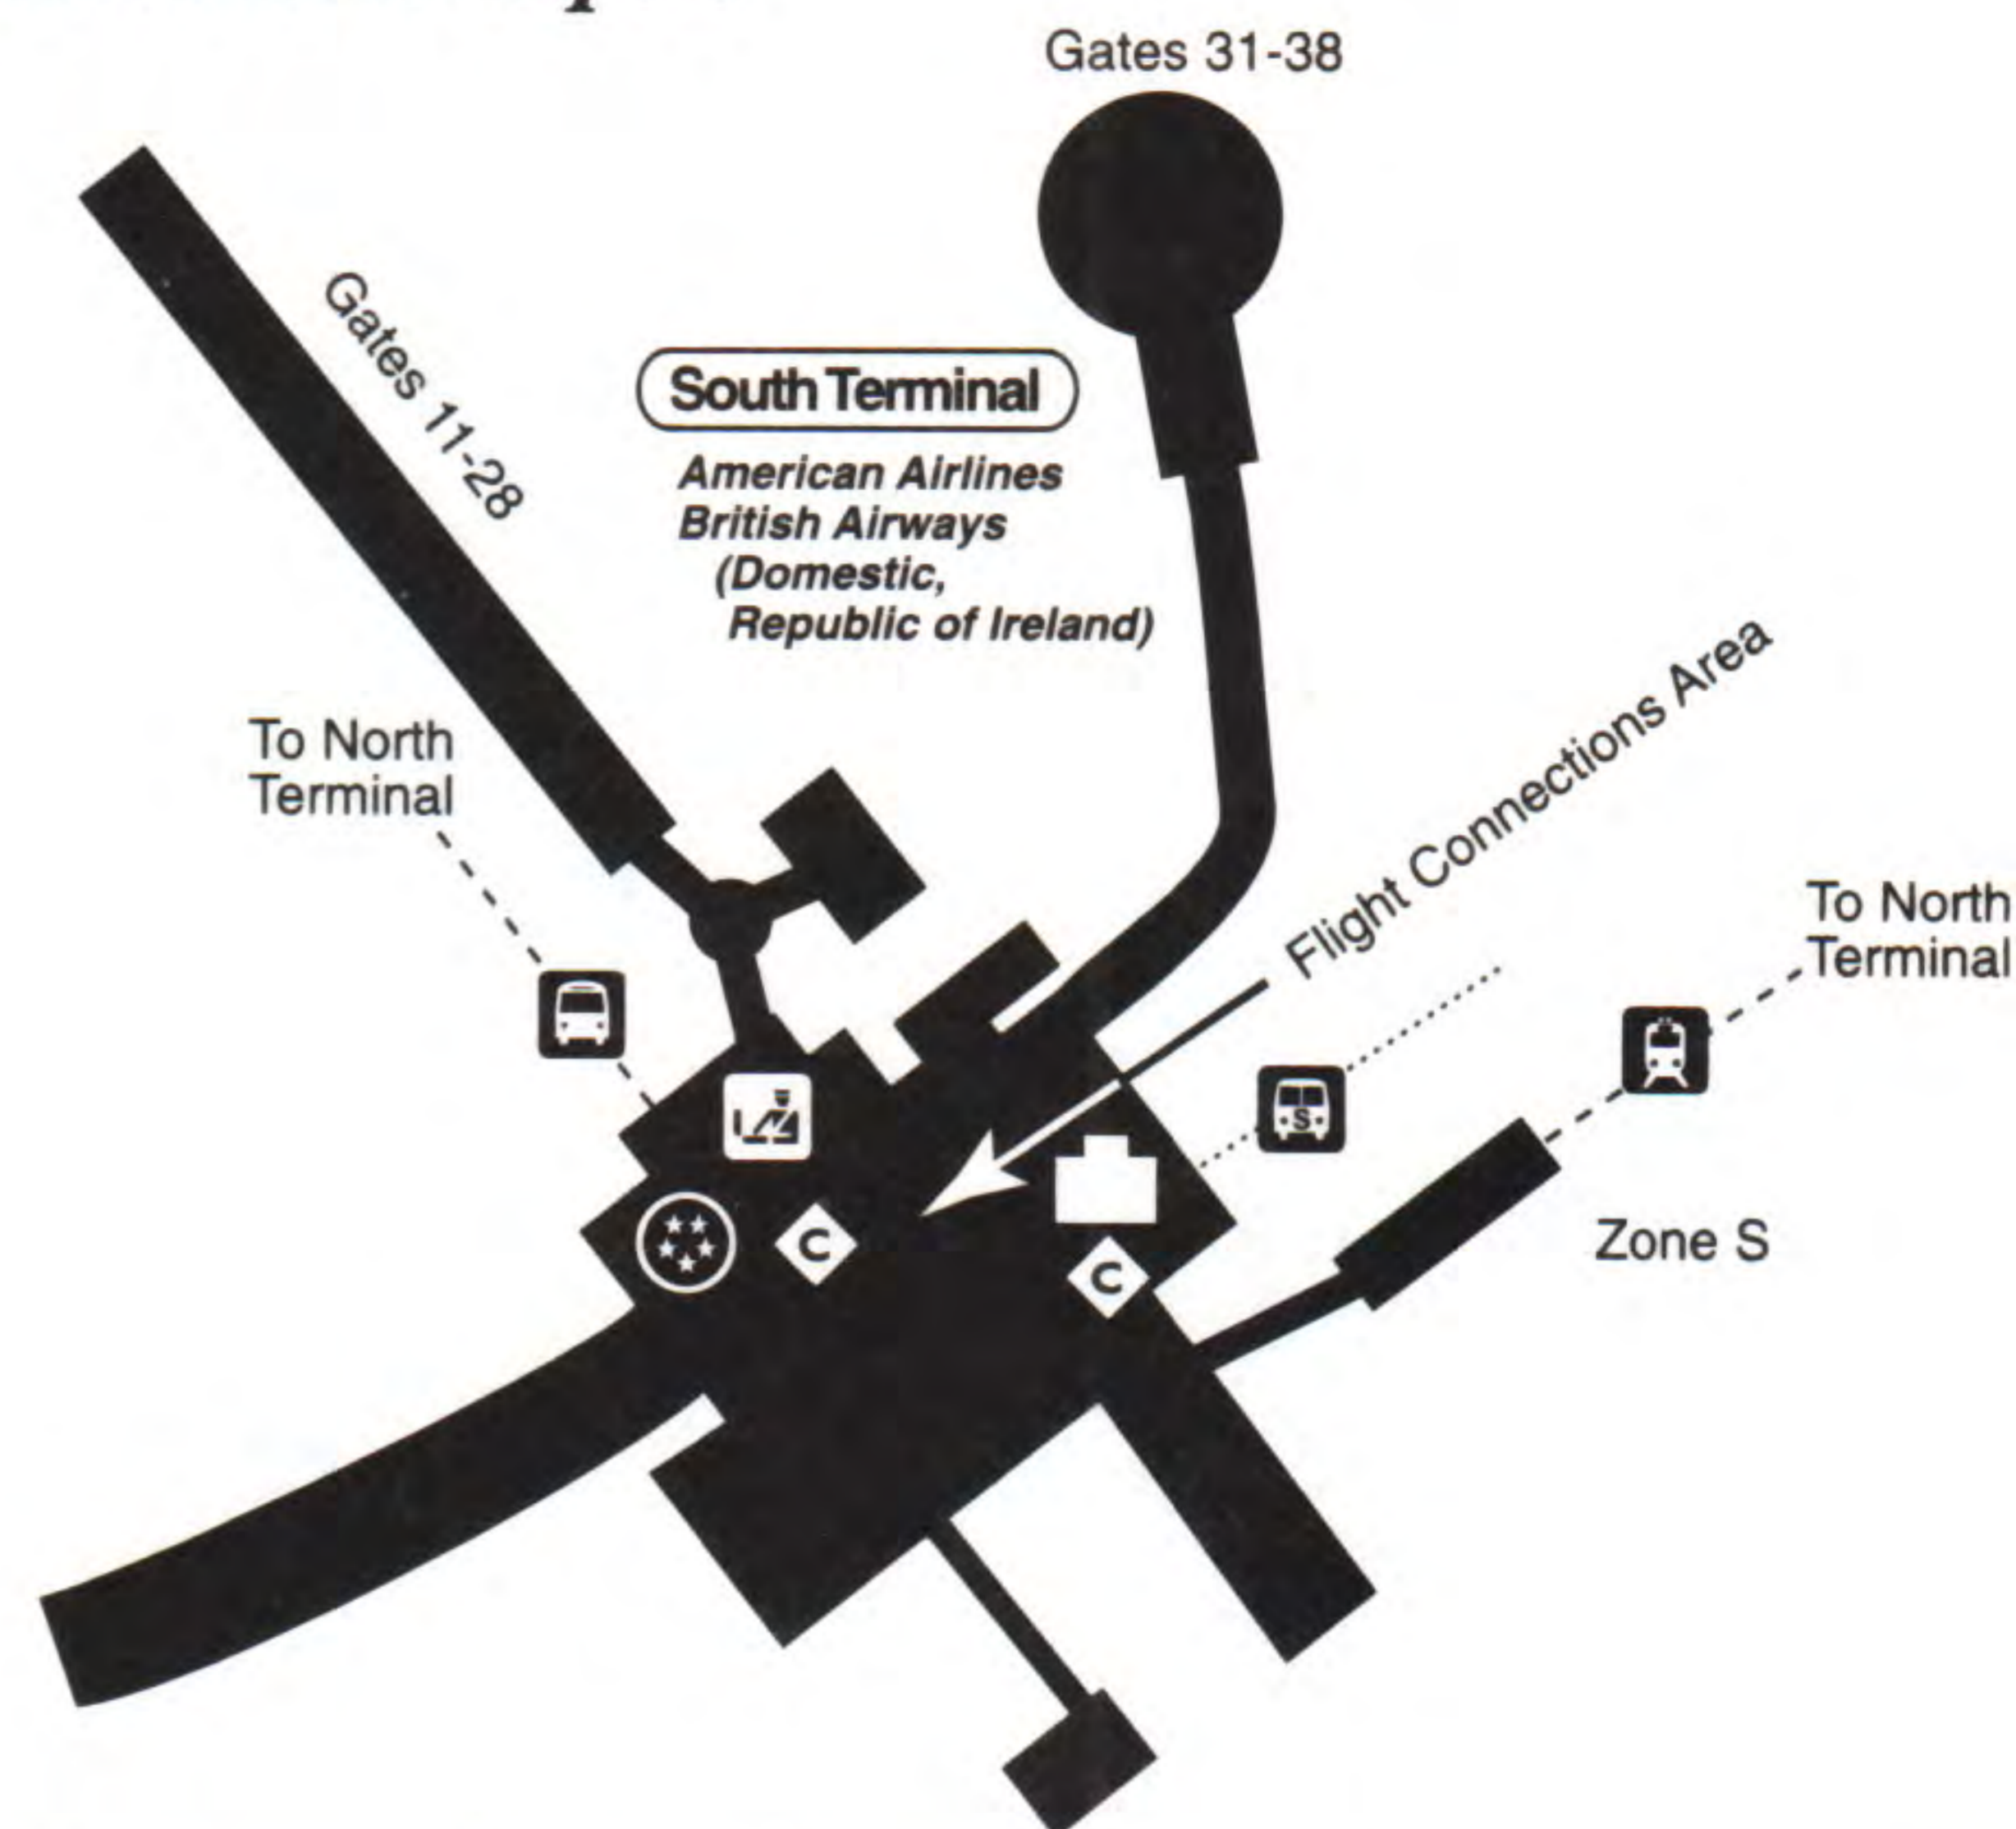

London Gatwick Airport

Nonstop destinations from London Gatwick Airport

LGW

Dallas/Fort Worth Helsinki* Raleigh/Durham

* Codeshare Service