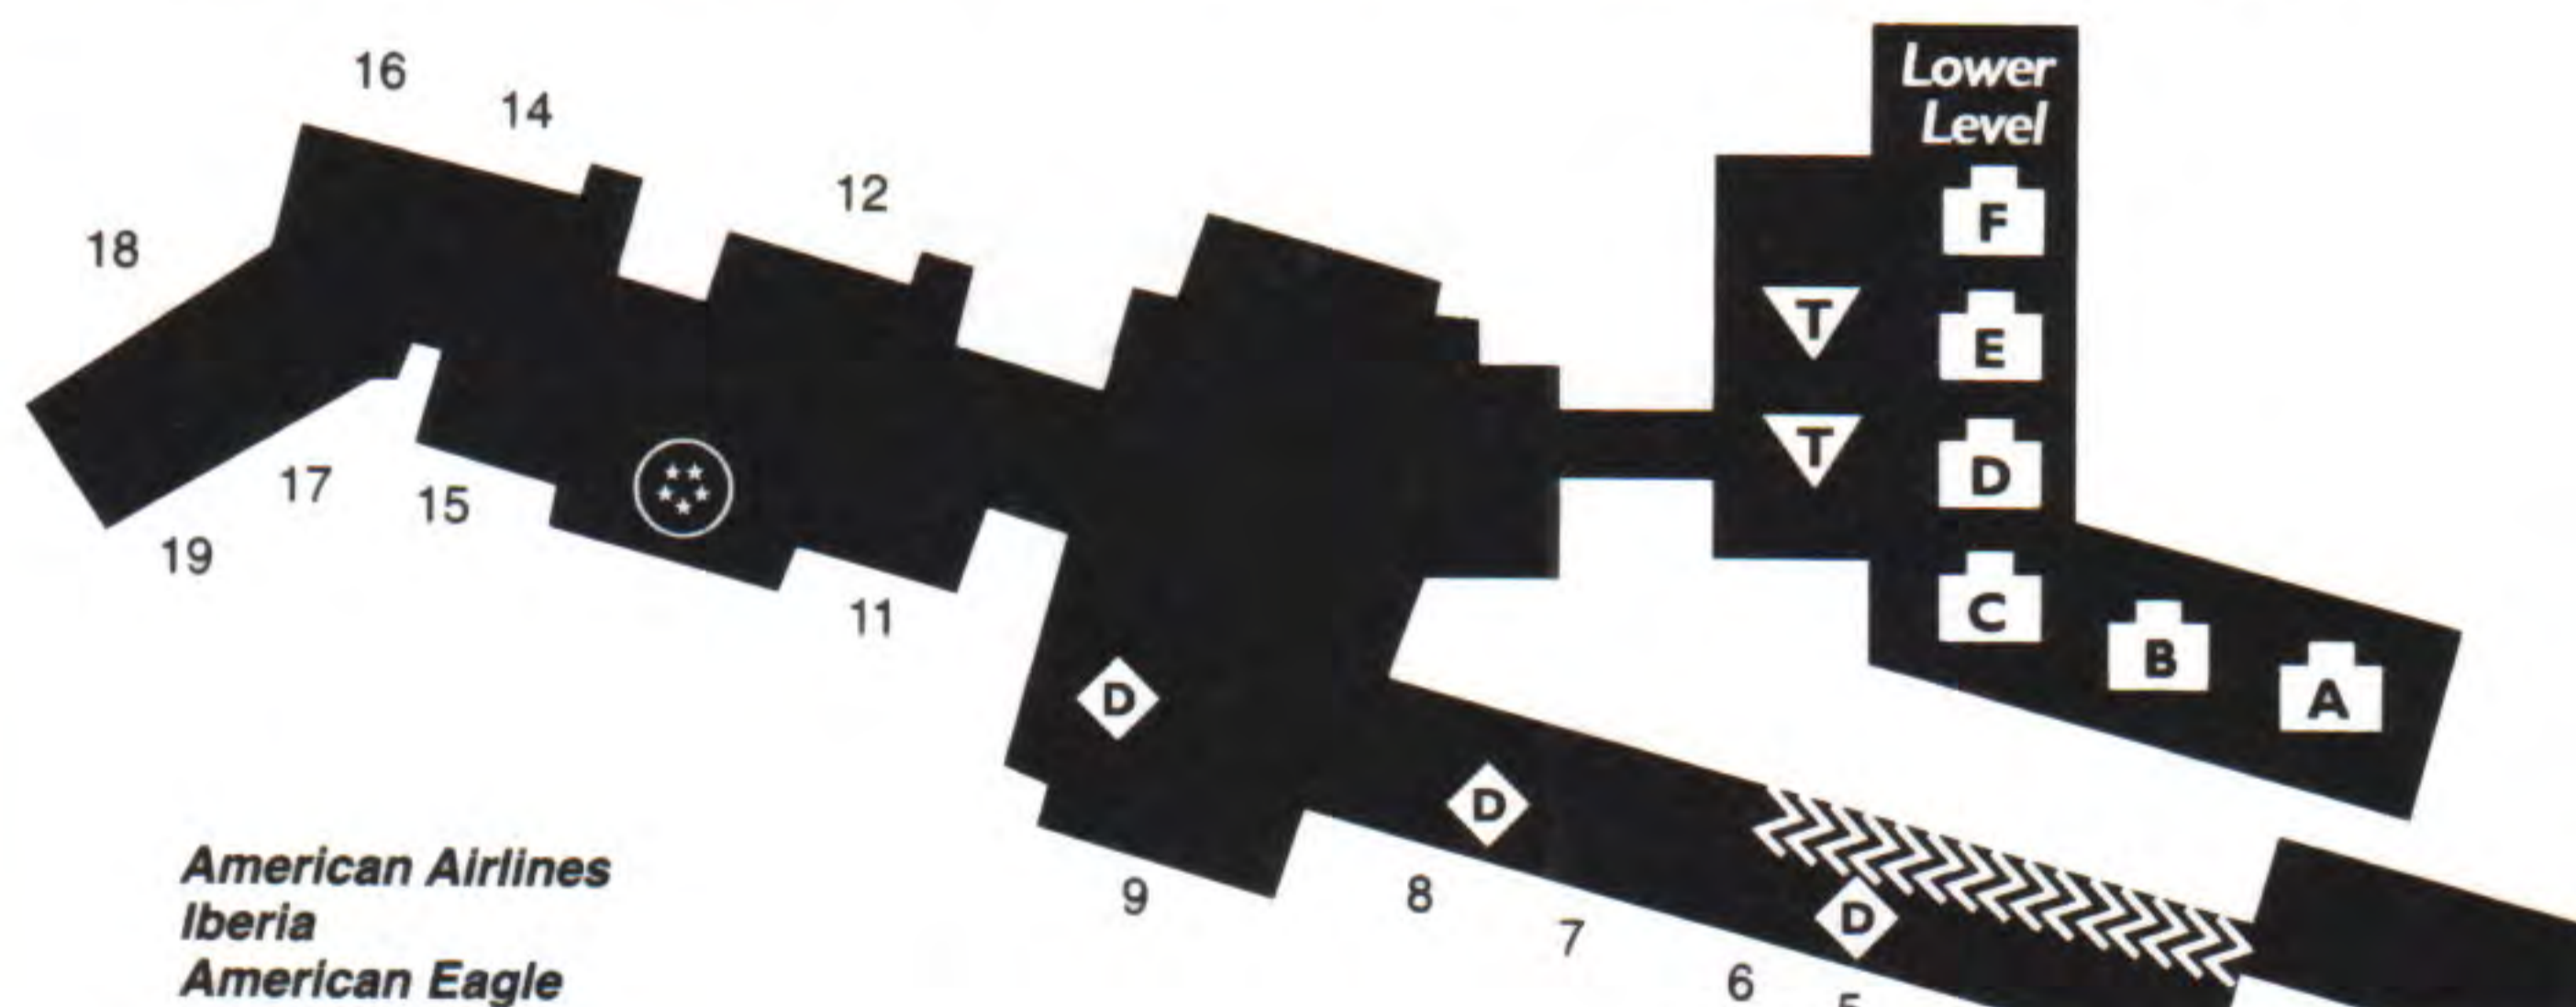

San Juan / Luis Muñoz Marin International Airport

Nonstop destinations from Luis Muñoz Marin International Airport SJU

Anguilla	Dominica	New York	St. Lucia
Antigua	Fort Lauderdale/Hollywood	Newark	St. Maarten
Aruba	Grenada	Orlando	St. Thomas
Baltimore	Guadeloupe	Philadelphia	Santiago, D.R.
Barbados	Hartford/Springfield	Port-au-Prince	Santo Domingo
Bonaire, N.A.**	La Romana	Port of Spain	Tampa
Boston	Madrid*	Puerto Plata	Tortola/Virgin Gorda
Caracas	Mayaguez	Punta Cana	Washington, D.C. (Dulles)
Chicago	Miami	St. Croix	
Dallas/Fort Worth		St. Kitts	

* Codeshare Service ** Service EFF 6/1/01