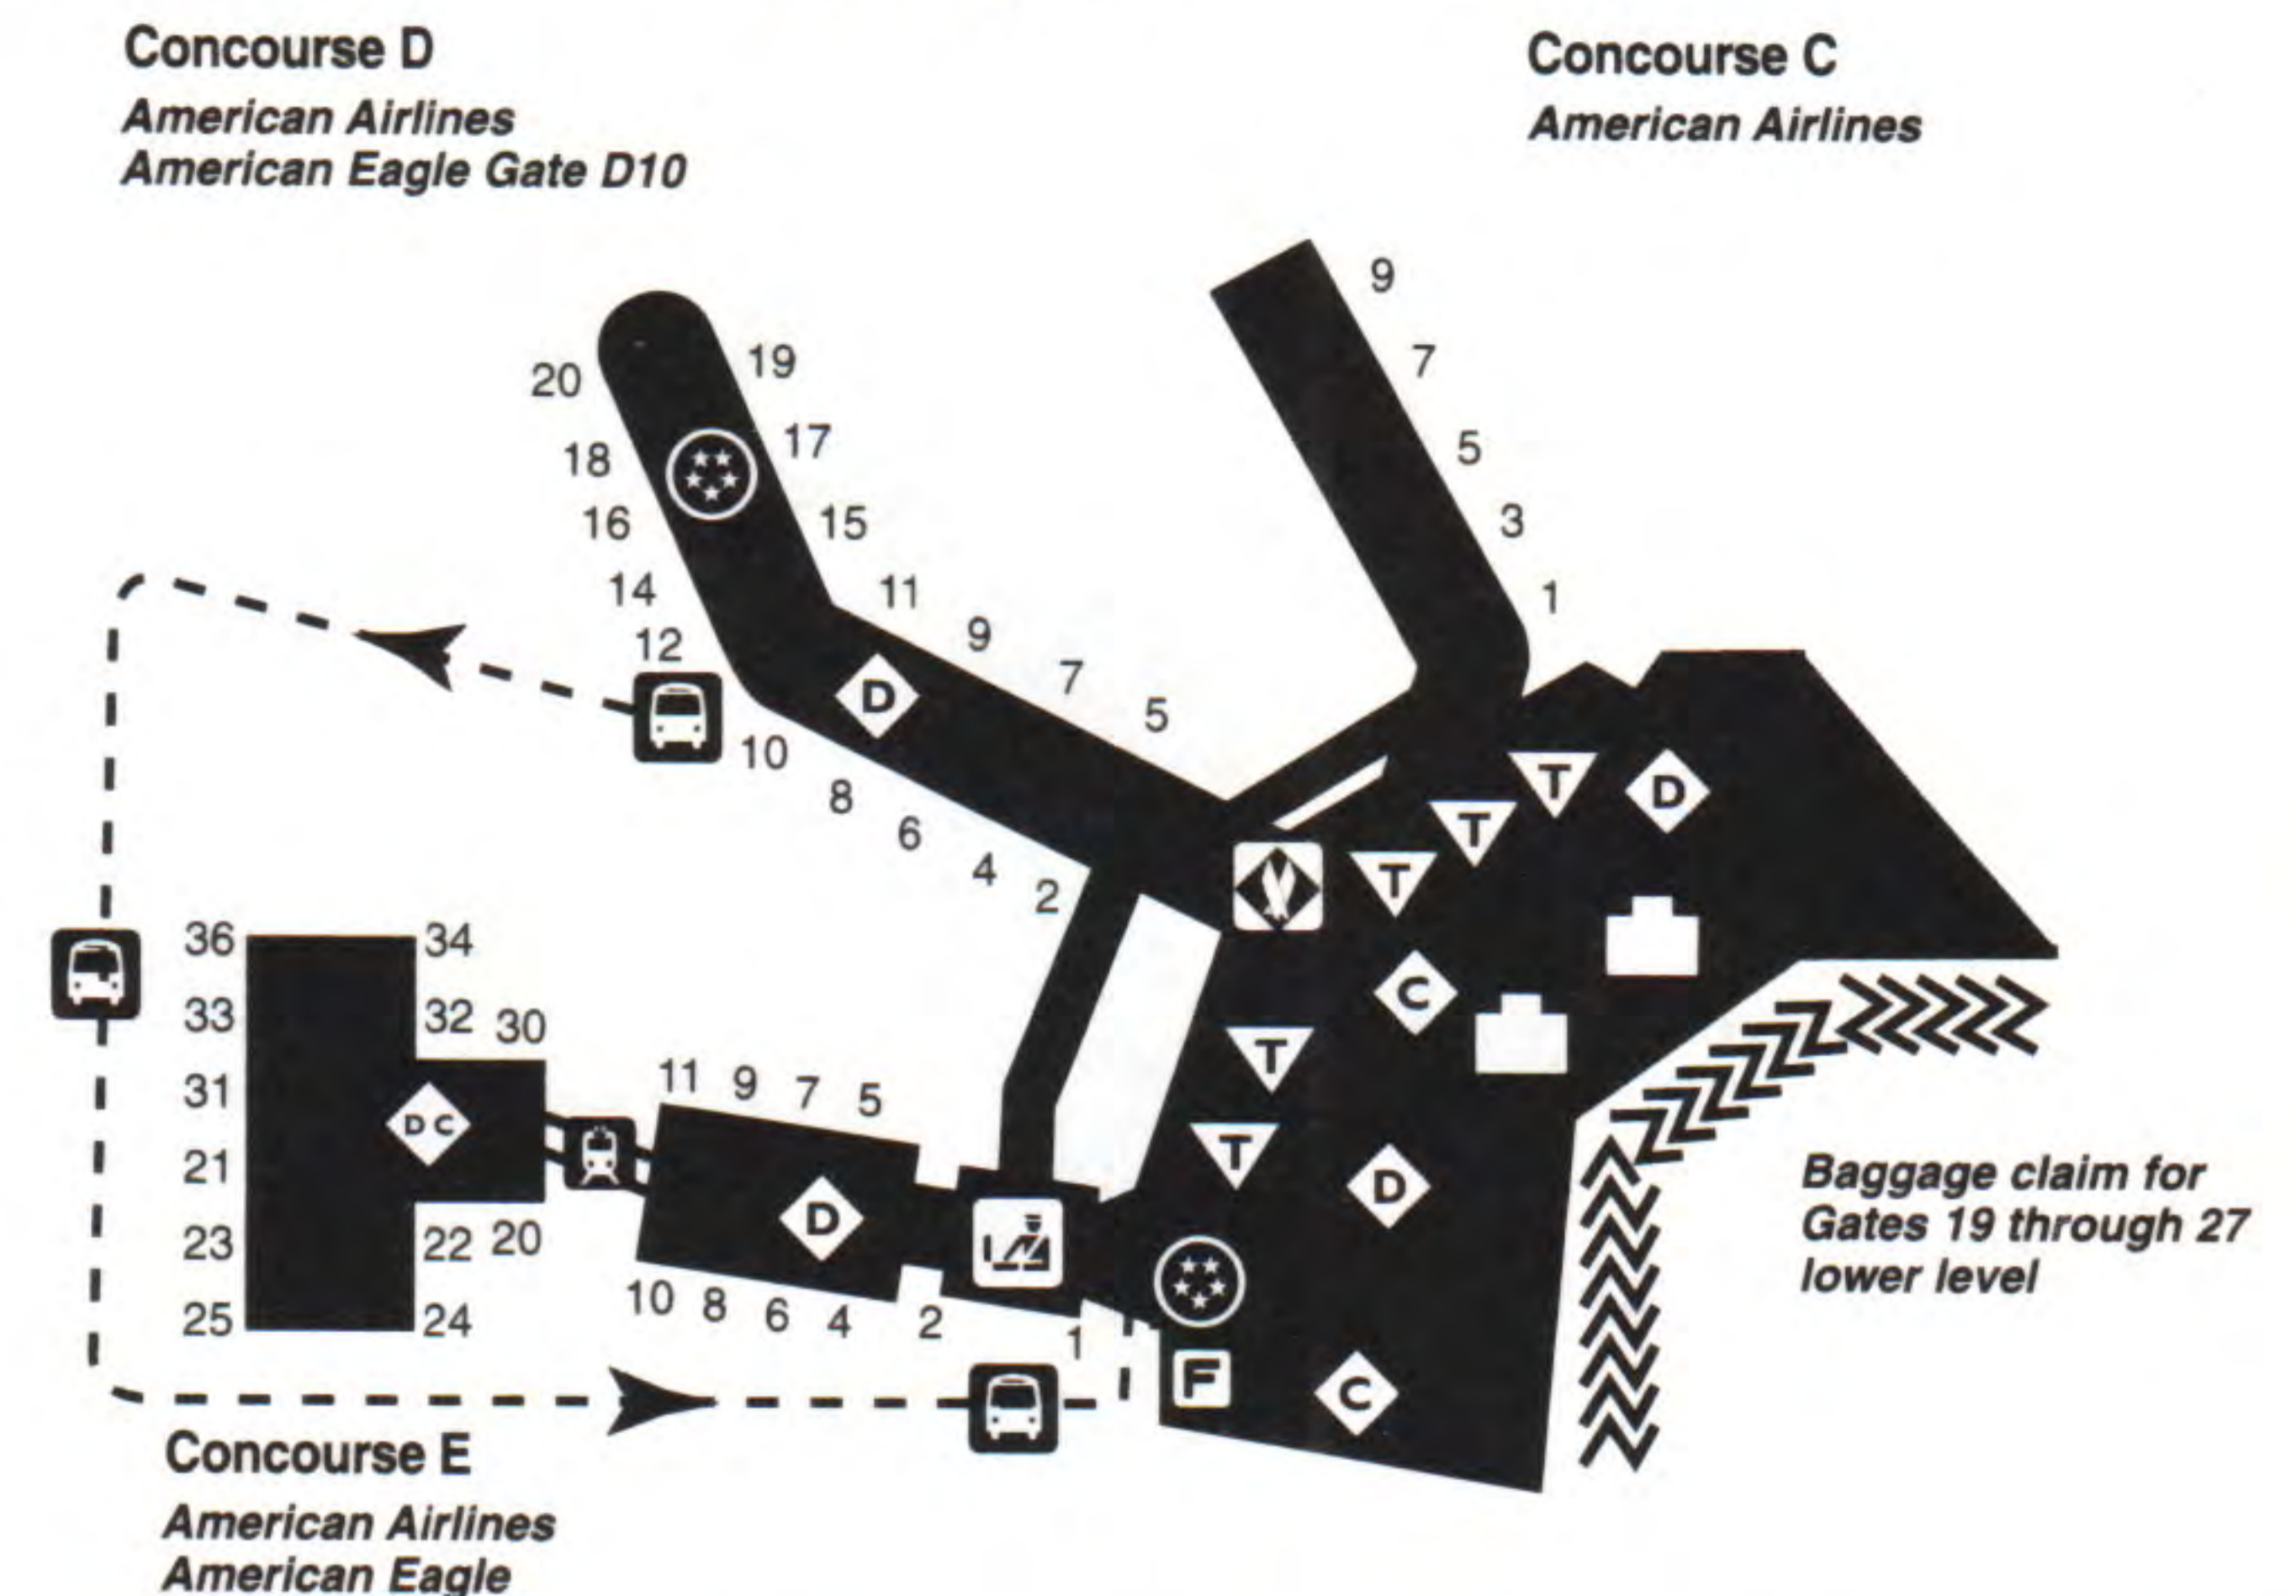

* Codeshare Service

Miami International Airport

Connecting walkways are provided between Concourses C and D and between D and E for the convenience of our passengers. Passengers using these walkways do not need to clear airport security in order to move between concourses. The walkway is located across from Gate 1 in Concourse C, across from Gate 5 in Concourse D, and adjacent to Gate 5 in Concourse E (with the exception of Satellite E Gates 20-35, which are accessible only by tram service from the main terminal). Moving walkways are provided on Level 3 in Concourse D.