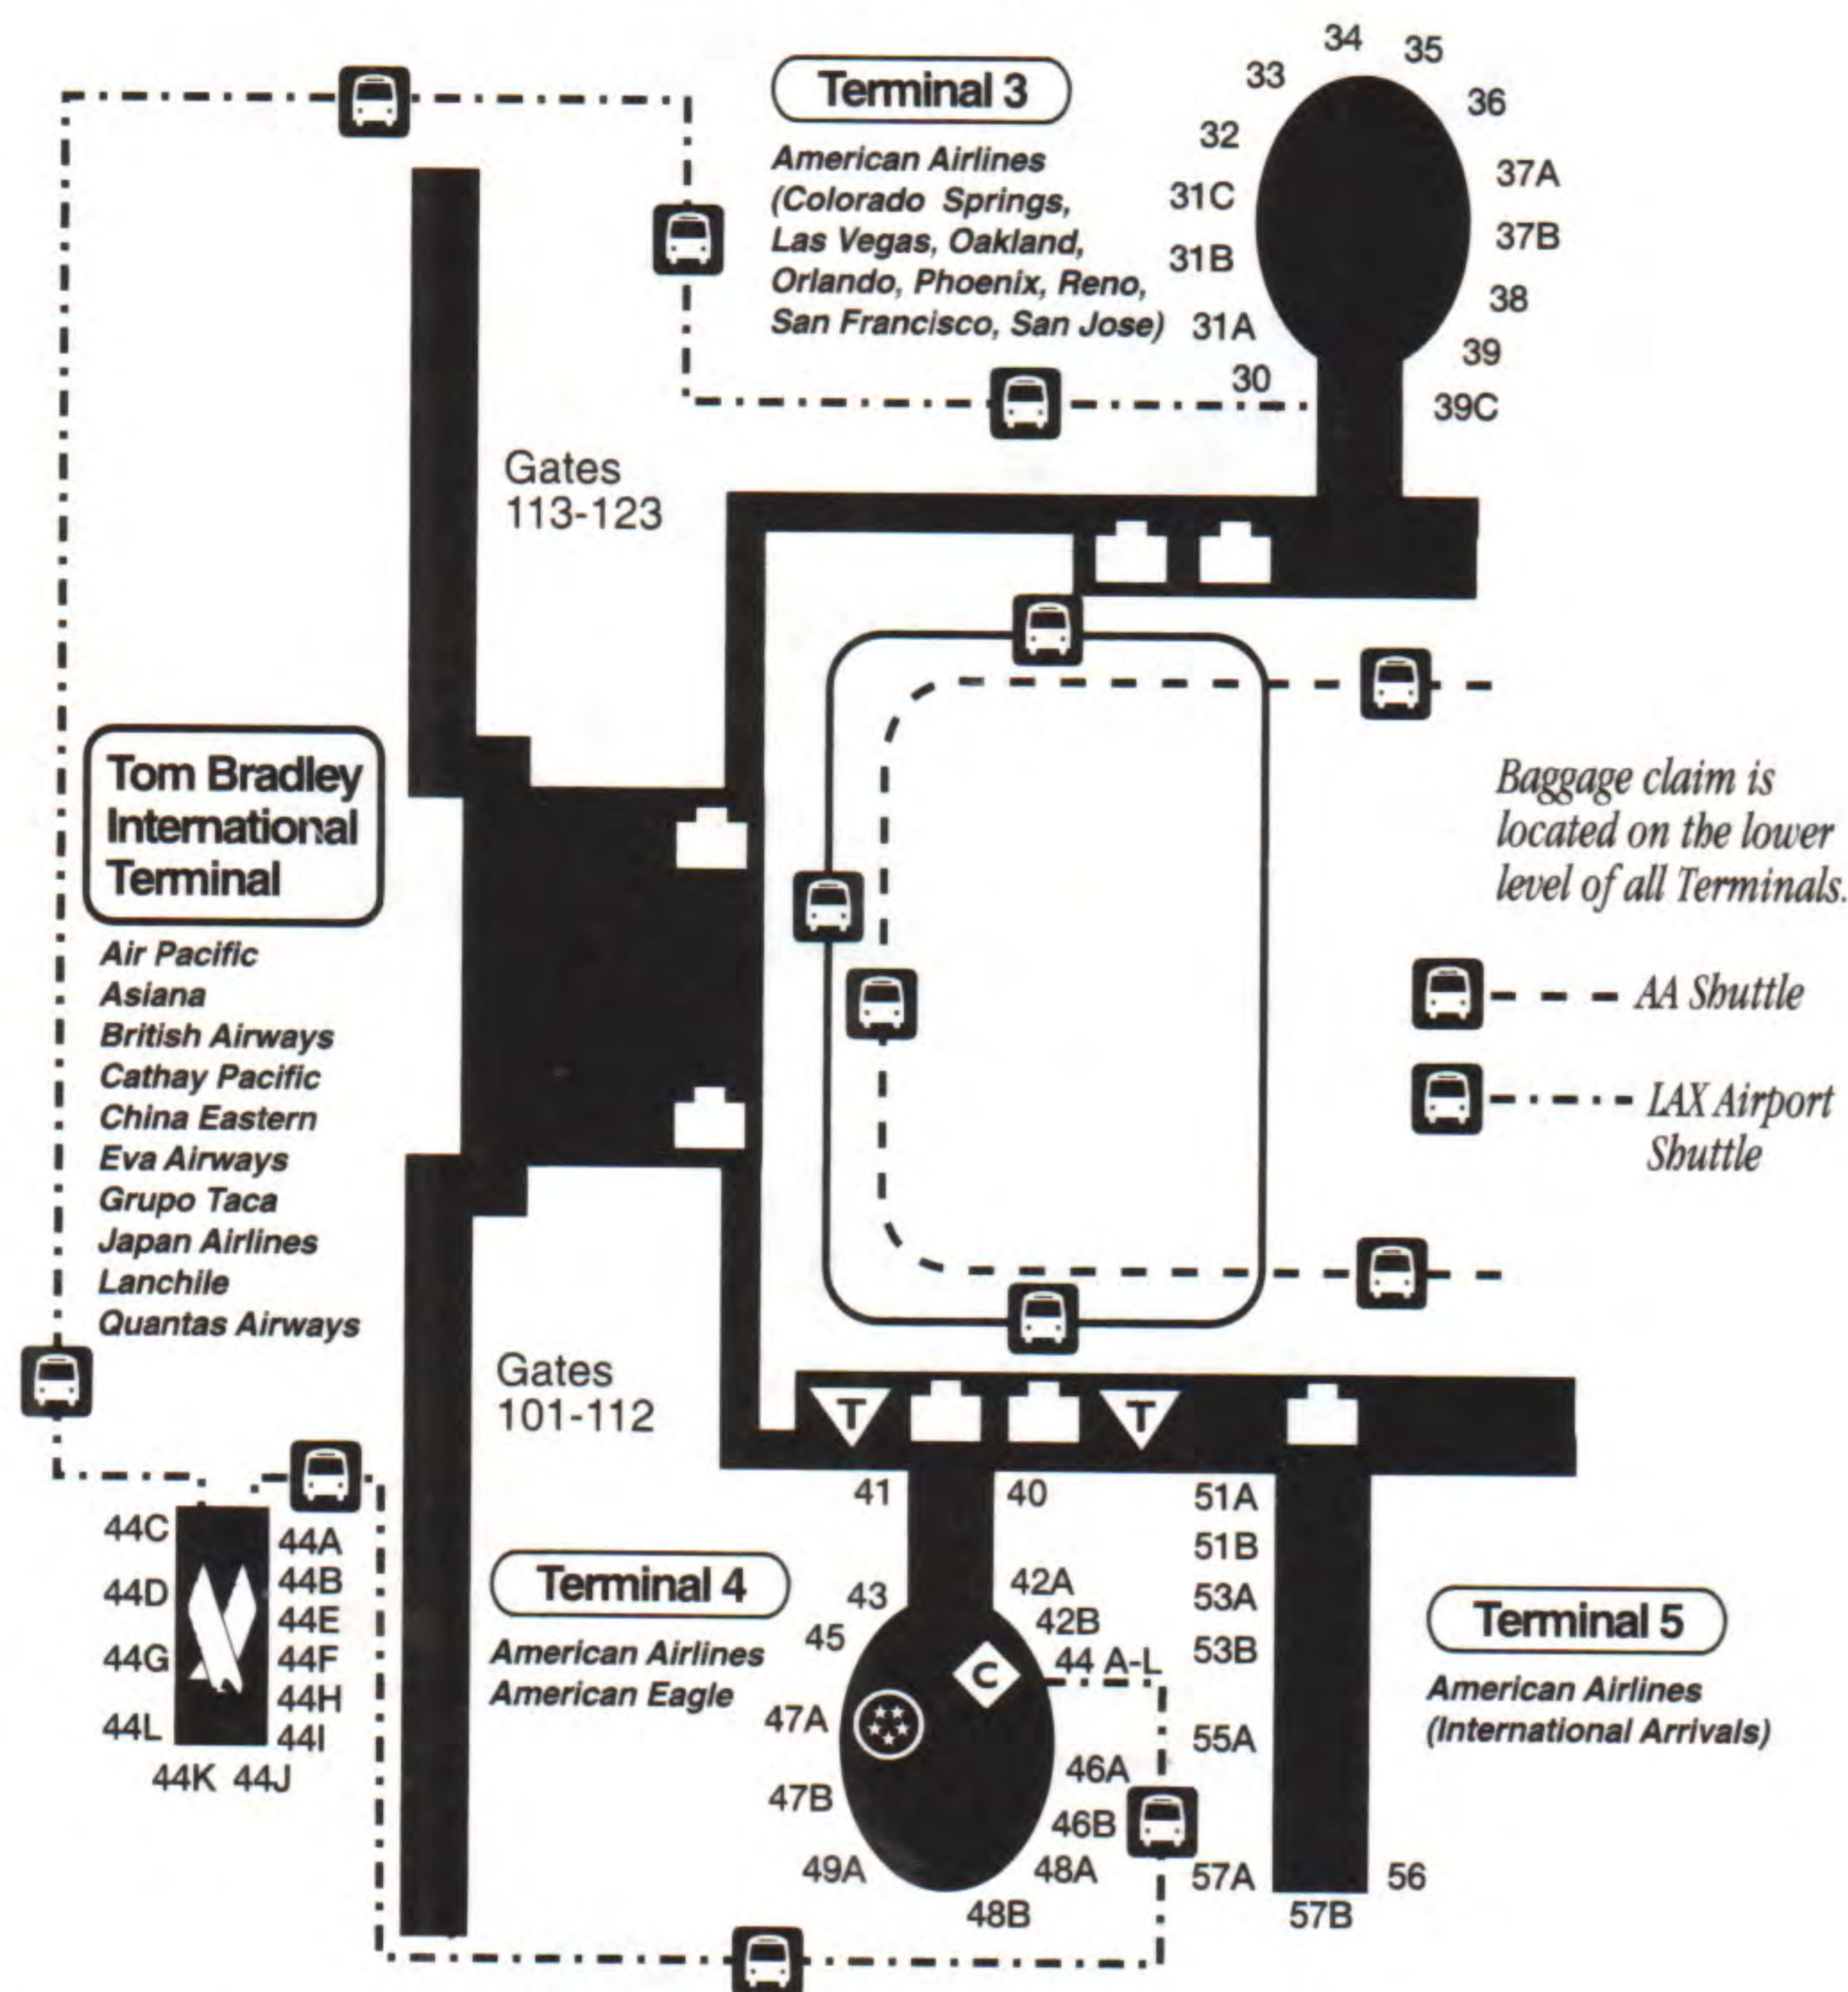

Los Angeles International Airport

Nonstop destinations from Los Angeles International Airport LAX

Auckland*	Guatemala City*	New York(JFK)	San Salvador*
Austin	Guadalajara	Newark	Santa Barbara
Bakersfield	Hartford/Springfield	Oakland	Santiago*
Beijing*	Honolulu	Orlando	Seoul*
Boston	Houston (Hobby)	Osaka*	Shanghai*
Chicago	Kahului, Maui	Palm Springs	Shannon, Ireland*
Colorado Springs	Las Vegas	Paris	St. Louis
Dallas (Love Field)	London (Heathrow)	(Charles de Gaulle)	Sydney*
Dallas/Fort Worth	Melbourne*	Phoenix	Taipei*
Denver	Miami	Reno	Tokyo (Narita)*
Dublin, Ireland*	Monterey, CA	San Diego	Toronto
Fort Lauderdale/ Hollywood	Nadi, Fiji*	San Francisco	Washington, D.C. (Dulles)
Fresno	Nagoya*	San Jose, CA	Zurich*
	Nashville	San Luis Obispo	

* Codeshare Service