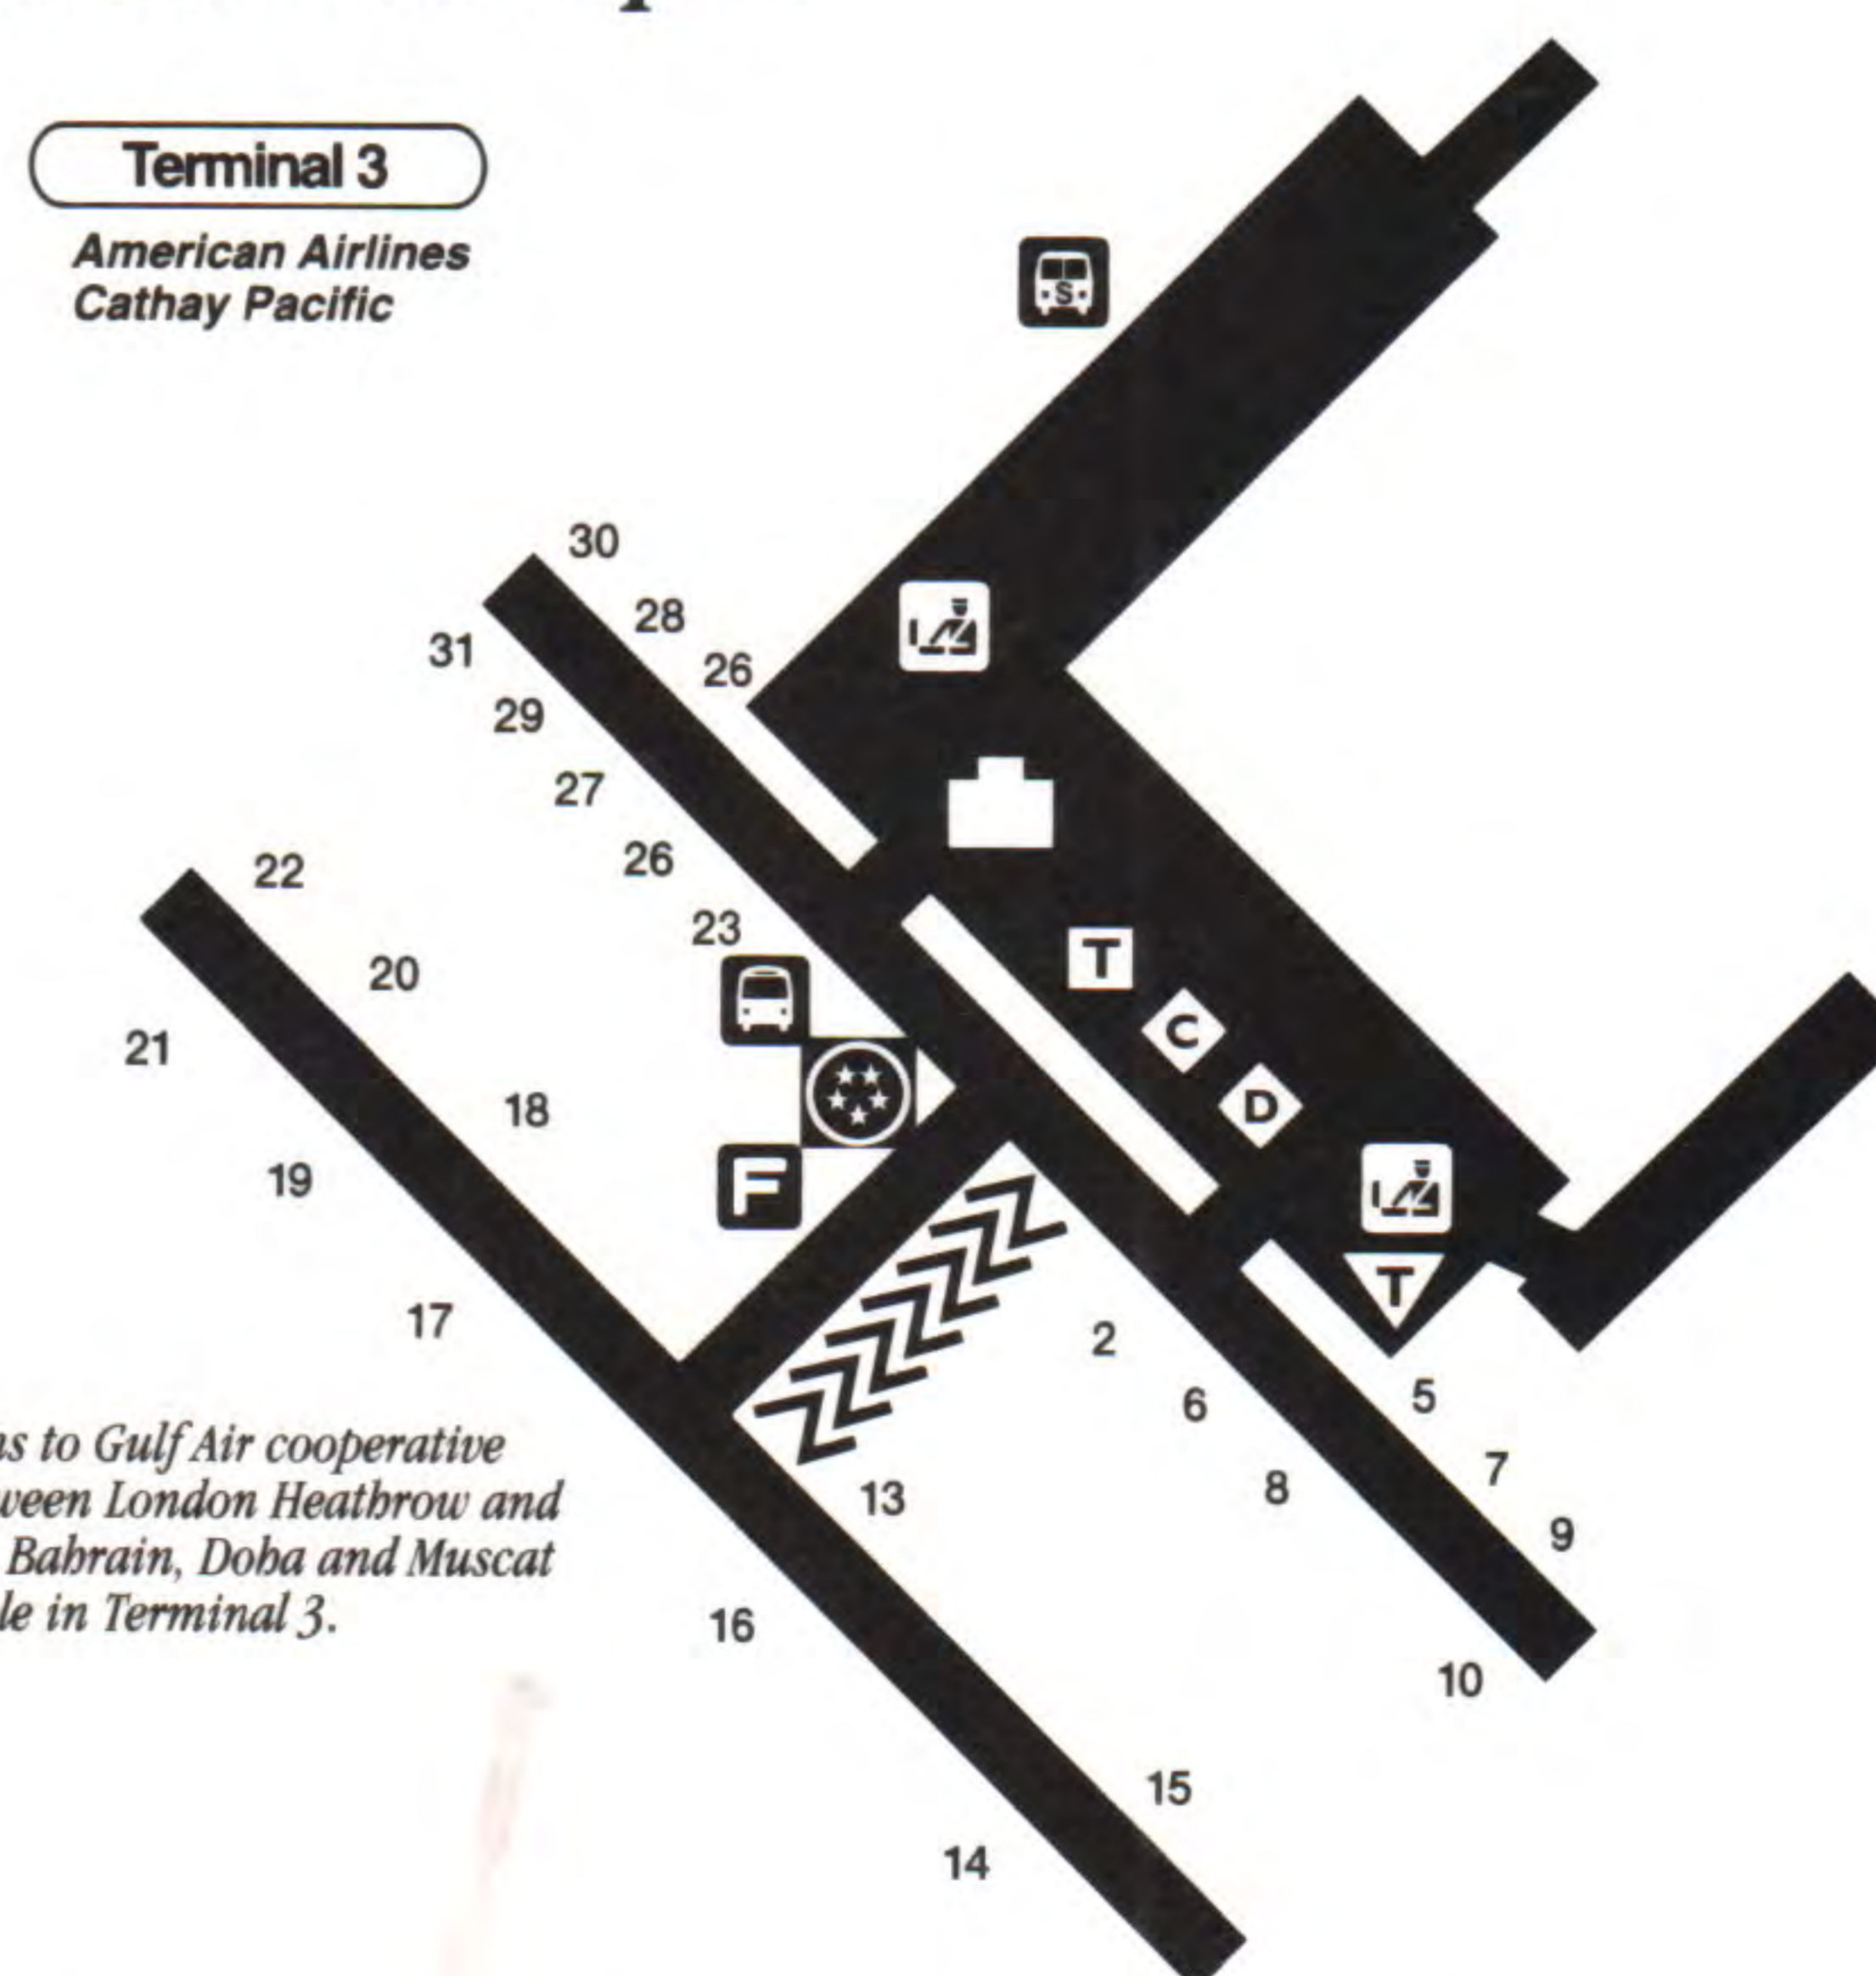

London Heathrow Airport

Connections to Gulf Air cooperative service between London Heathrow and Abu Dhabi, Bahrain, Doha and Muscat are available in Terminal 3.

Nonstop destinations from London Heathrow Airport

LHR

Abu Dhabi* Chicago Los Angeles Newark
Bahrain* Dallas/Fort Worth Miami New York (JFK)
Boston Helsinki*

* Codeshare Service