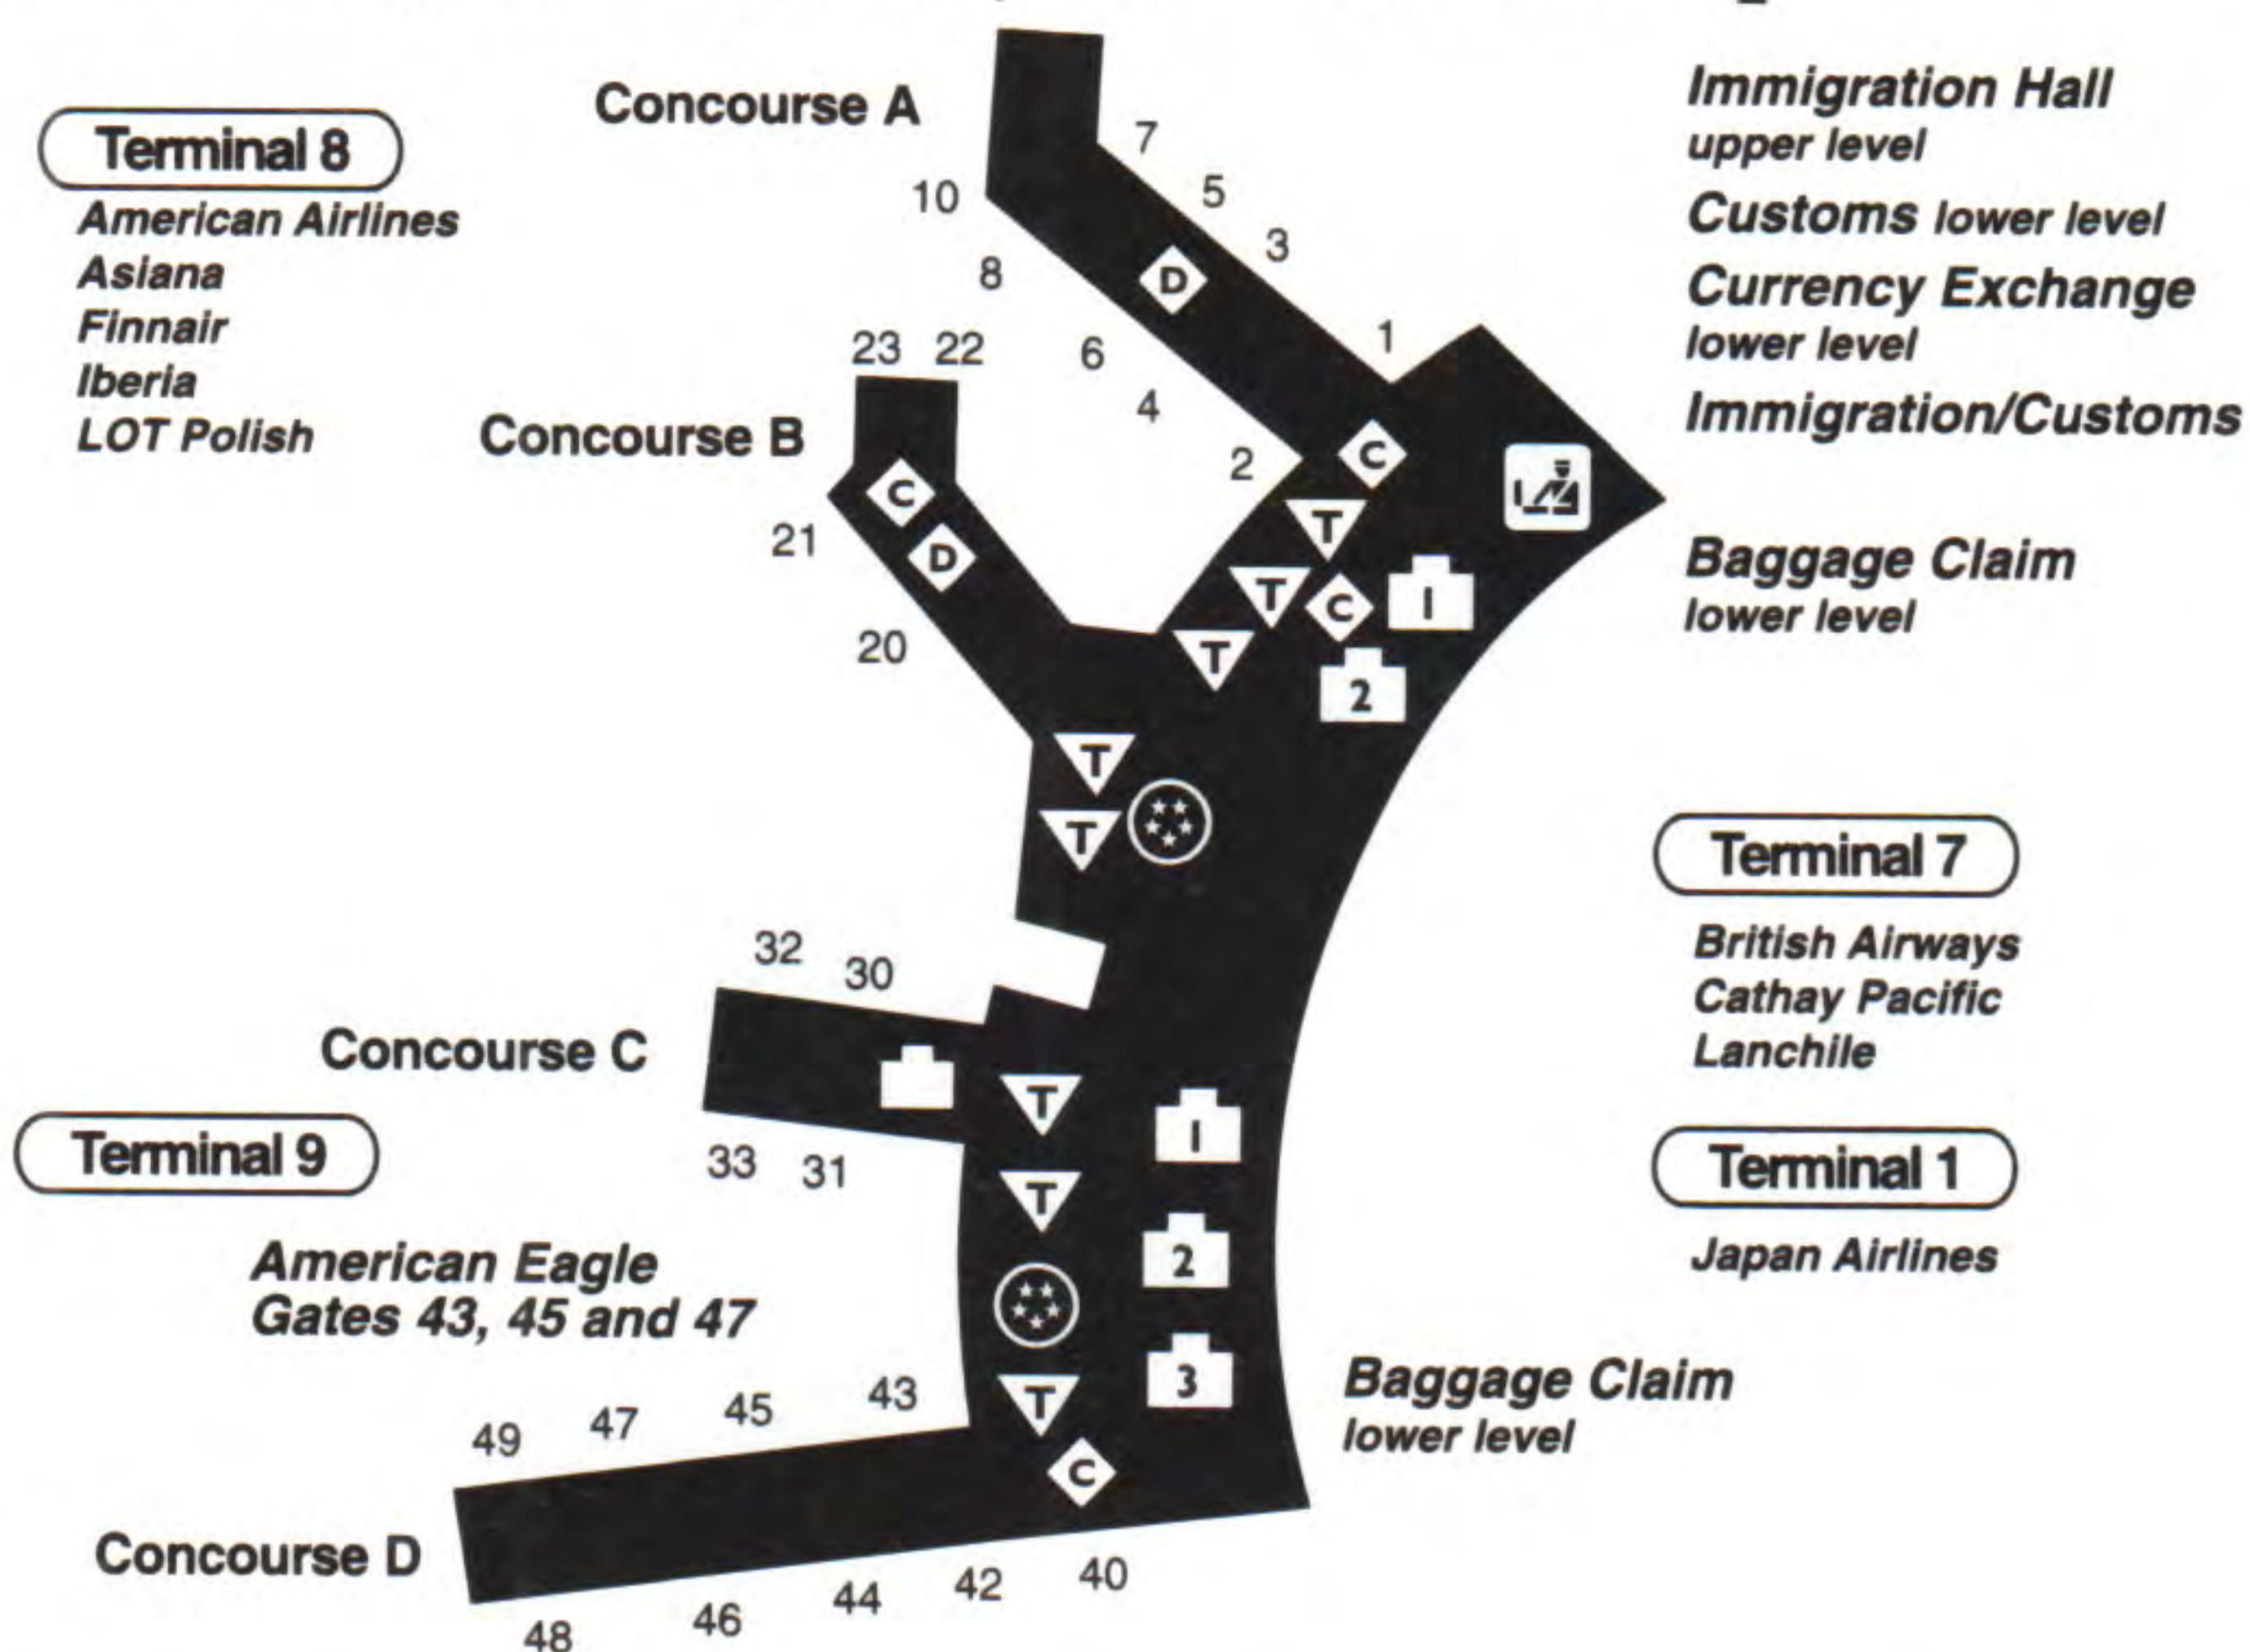

New York / John F. Kennedy International Airport

For transfers between American Airlines and British Airways, a transfer bus operates between Terminal 7 and Terminal 9. This bus can be accessed at Terminal 9, Gate 40 and on the lower level of Terminal 7.

Nonstop destinations from John F. Kennedy International Airport JFK

Albany, NY	Dallas/Fort Worth	Philadelphia	Santiago, D. R.*
Aruba	Dublin, Ireland*	Pittsburgh	Santo Domingo
Baltimore	Geneva*	Port-au-Prince	Sao Paulo
Barbados	Hartford/Springfield	Providence	Seattle
Barcelona*	Helsinki*	Puerto Plata	Shannon, Ireland*
Bermuda	Kingston	Raleigh/Durham	Syracuse
Boston	London (Heathrow)	Rio de Janeiro	Tokyo (Narita)
Brussels*	Los Angeles	Rochester, NY	Vancouver
Buenos Aires	Madrid*	St. Maarten	Warsaw*
Buffalo	Miami	St. Thomas	Washington, D.C. (Reagan National)
Caracas	Montego Bay	San Diego	Worcester, MA
Chicago	Montreal	San Francisco	Zurich*
Cleveland	Paris	San Jose, CA	
Columbus, OH	(Charles de Gaulle)	San Juan	

* Codeshare Service