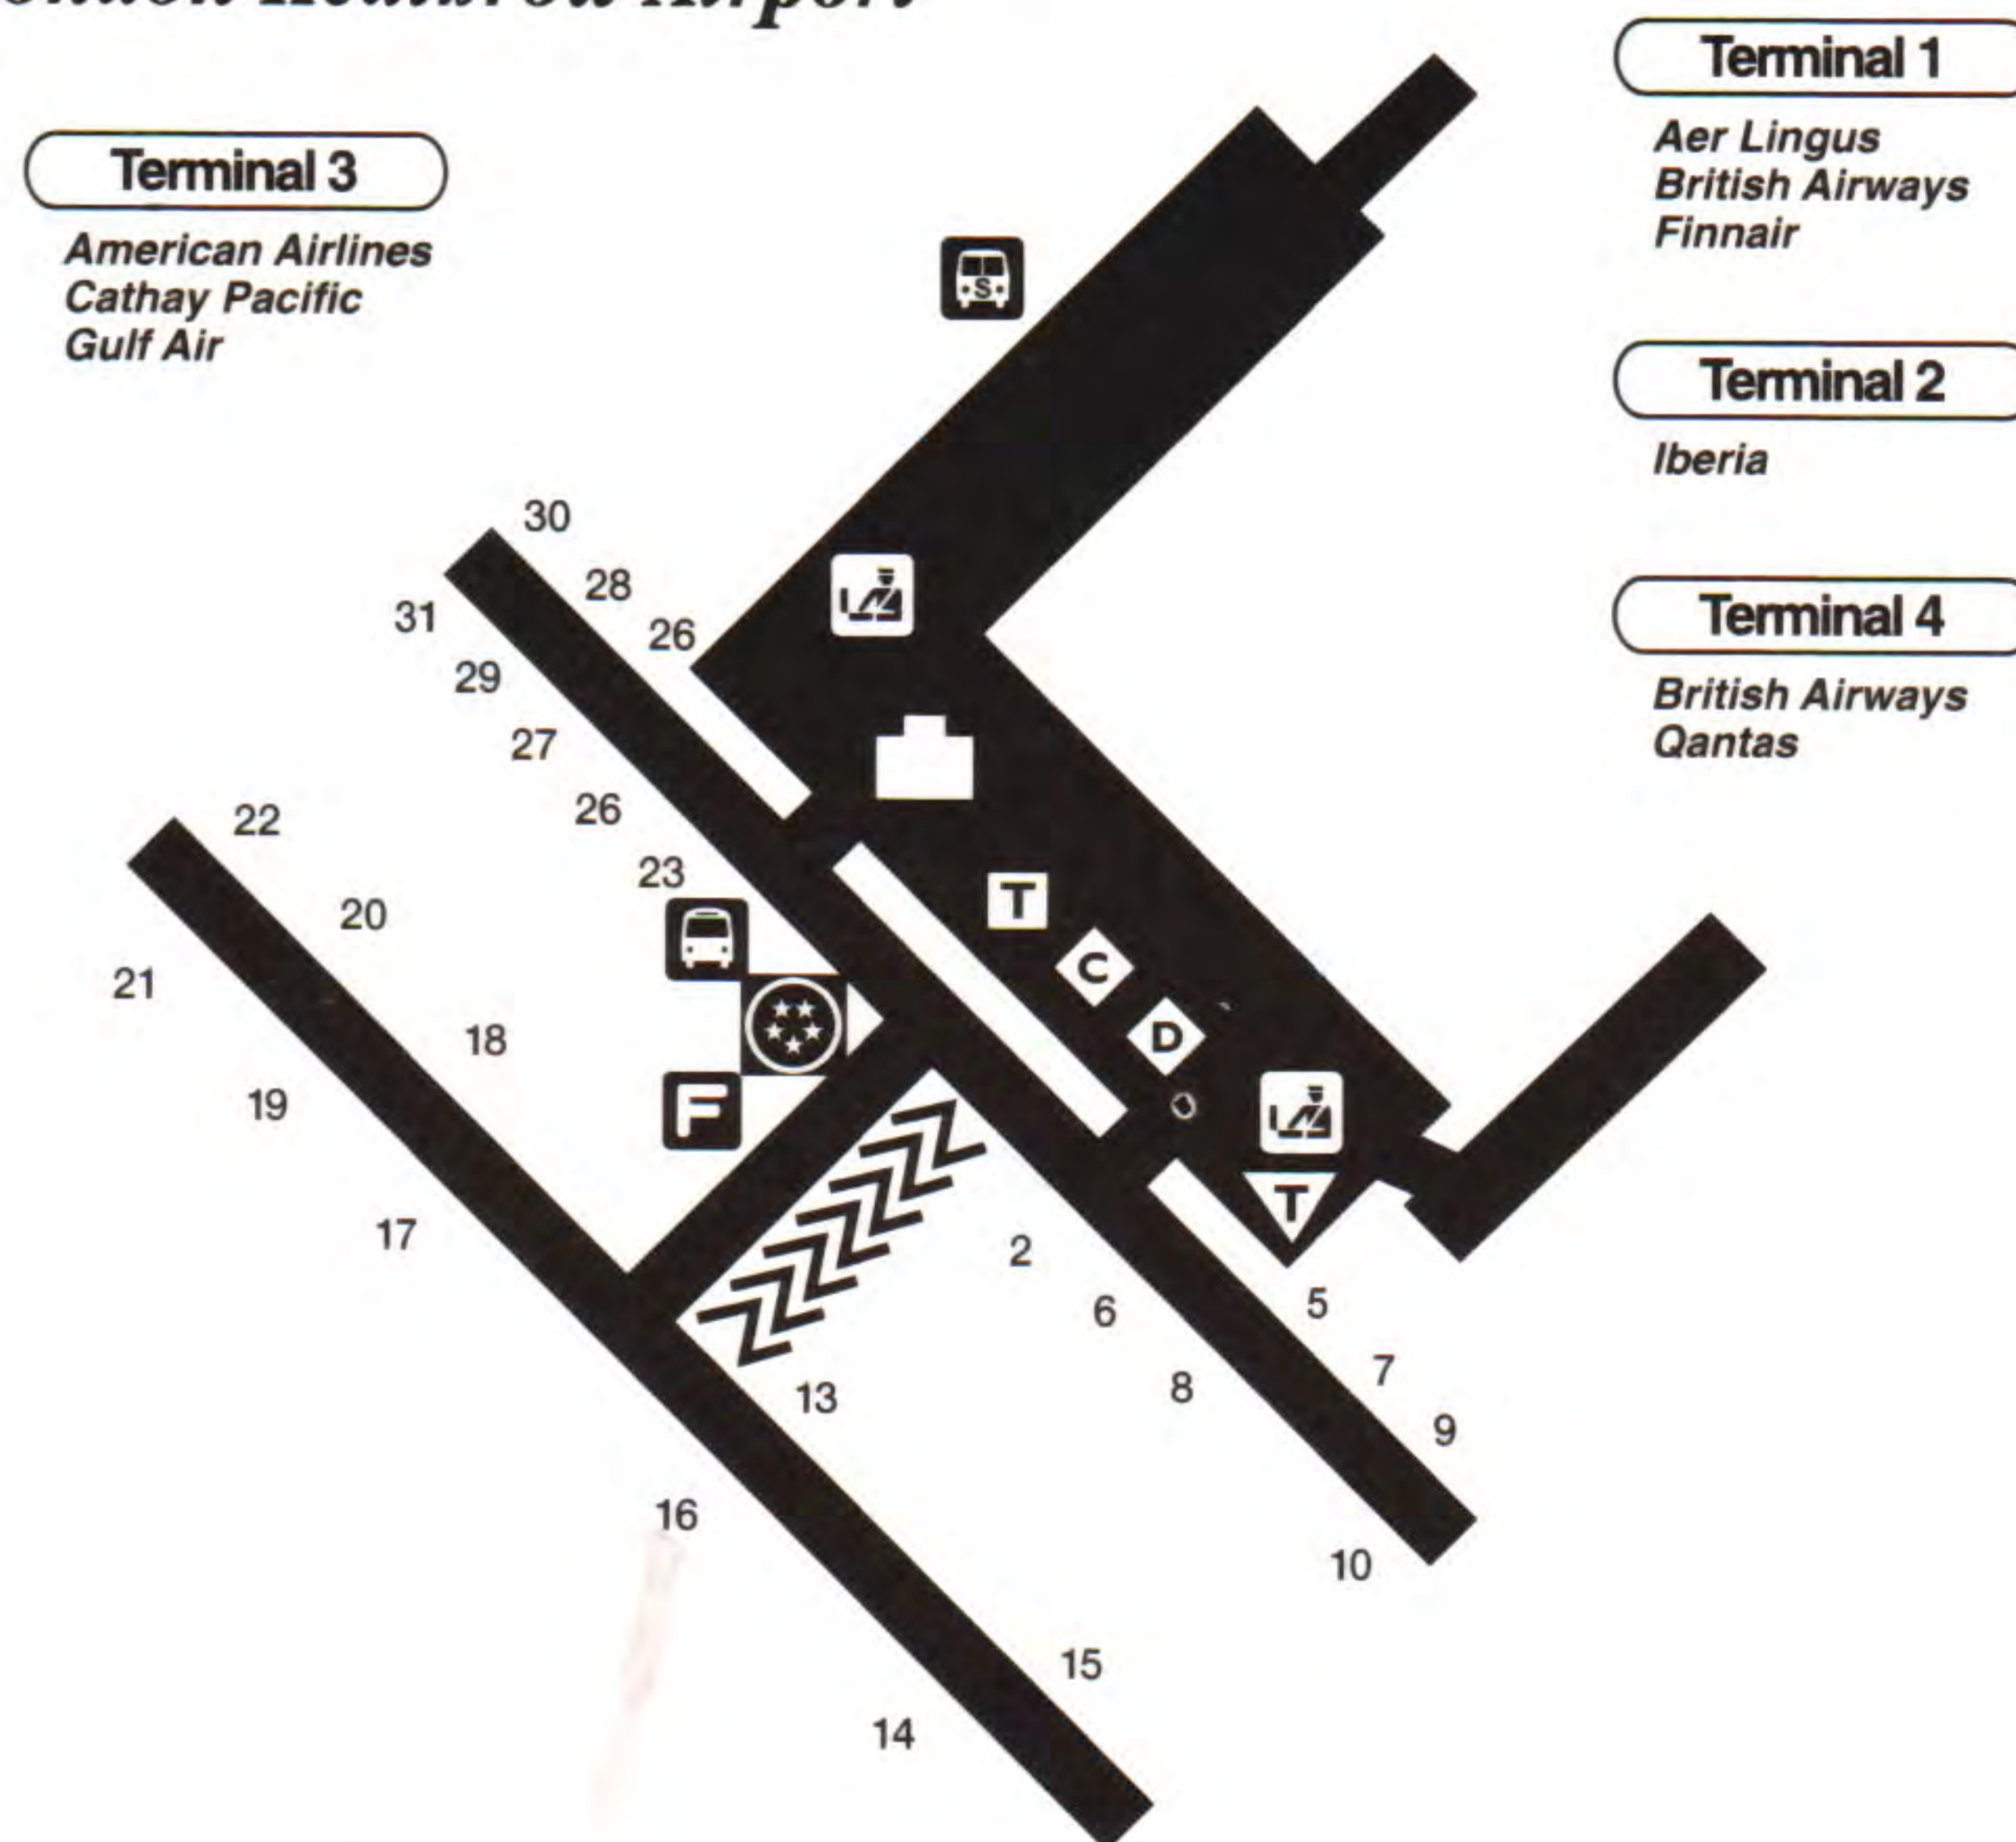

London Heathrow Airport

Nonstop destinations from London Heathrow Airport

Abu Dhabi* Chicago Helsinki* Muscat*
Bahrain* Dallas/Fort Worth Los Angeles Newark
Boston Doha* Miami New York (JFK)

* Codeshare Service

LHR