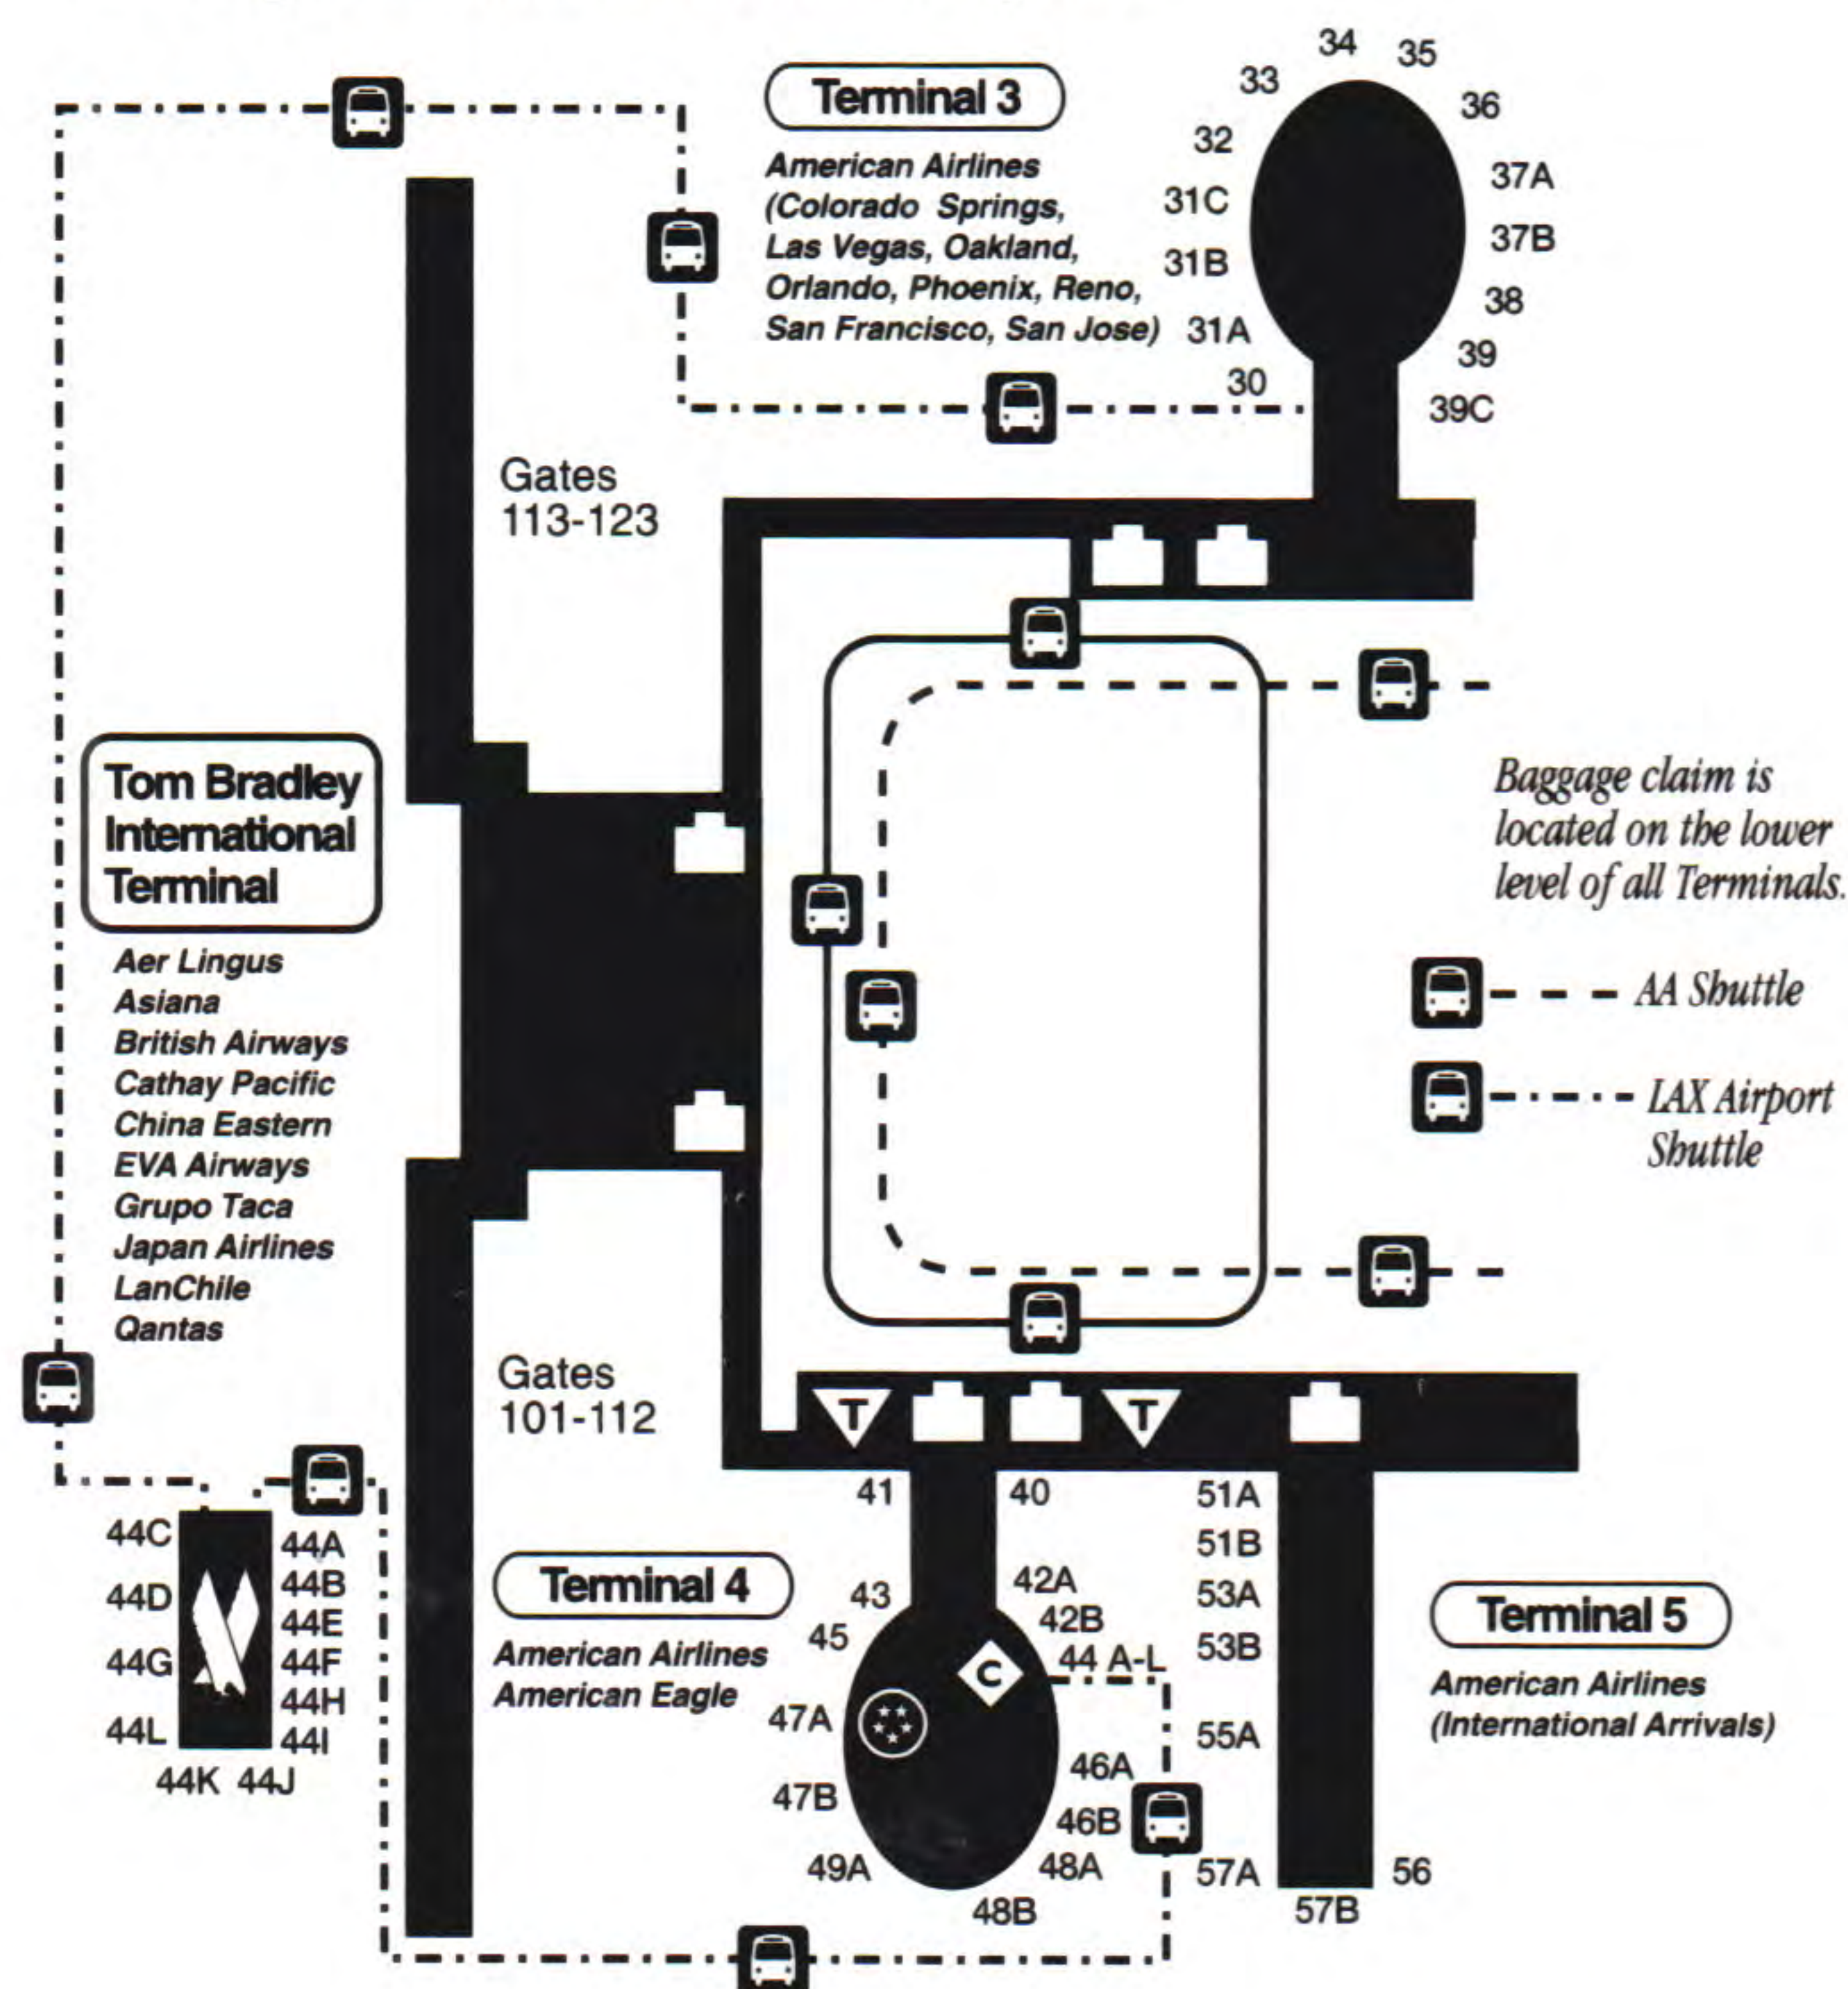

Los Angeles International Airport

Nonstop destinations from Los Angeles International Airport LAX

Auckland*	Hartford/Springfield	Newark	San Salvador*
Austin	Honolulu	Oakland	Santa Barbara
Beijing*	Kahului, Maui	Orlando	Santiago*
Boston	Las Vegas	Osaka*	Seoul*
Chicago	Lihue, Kauai, HI	Palm Springs	Shanghai*
Colorado Springs	London (Heathrow)	Paris	Shannon, Ireland*
Dallas/Fort Worth	Melbourne*	(Charles de Gaulle)	St. Louis
Denver	Miami	Phoenix	Sydney*
Dublin, Ireland*	Monterey, CA	Reno	Taipei*
Fort Lauderdale/ Hollywood	Nadi, Fiji*	San Diego	Tokyo (Narita)*
Fresno	Nagoya*	San Francisco	Toronto
Guatemala City*	Nashville	San Jose, CA	Washington, D.C. (Dulles)
	New York(JFK)	San Luis Obispo	

* Codeshare Service