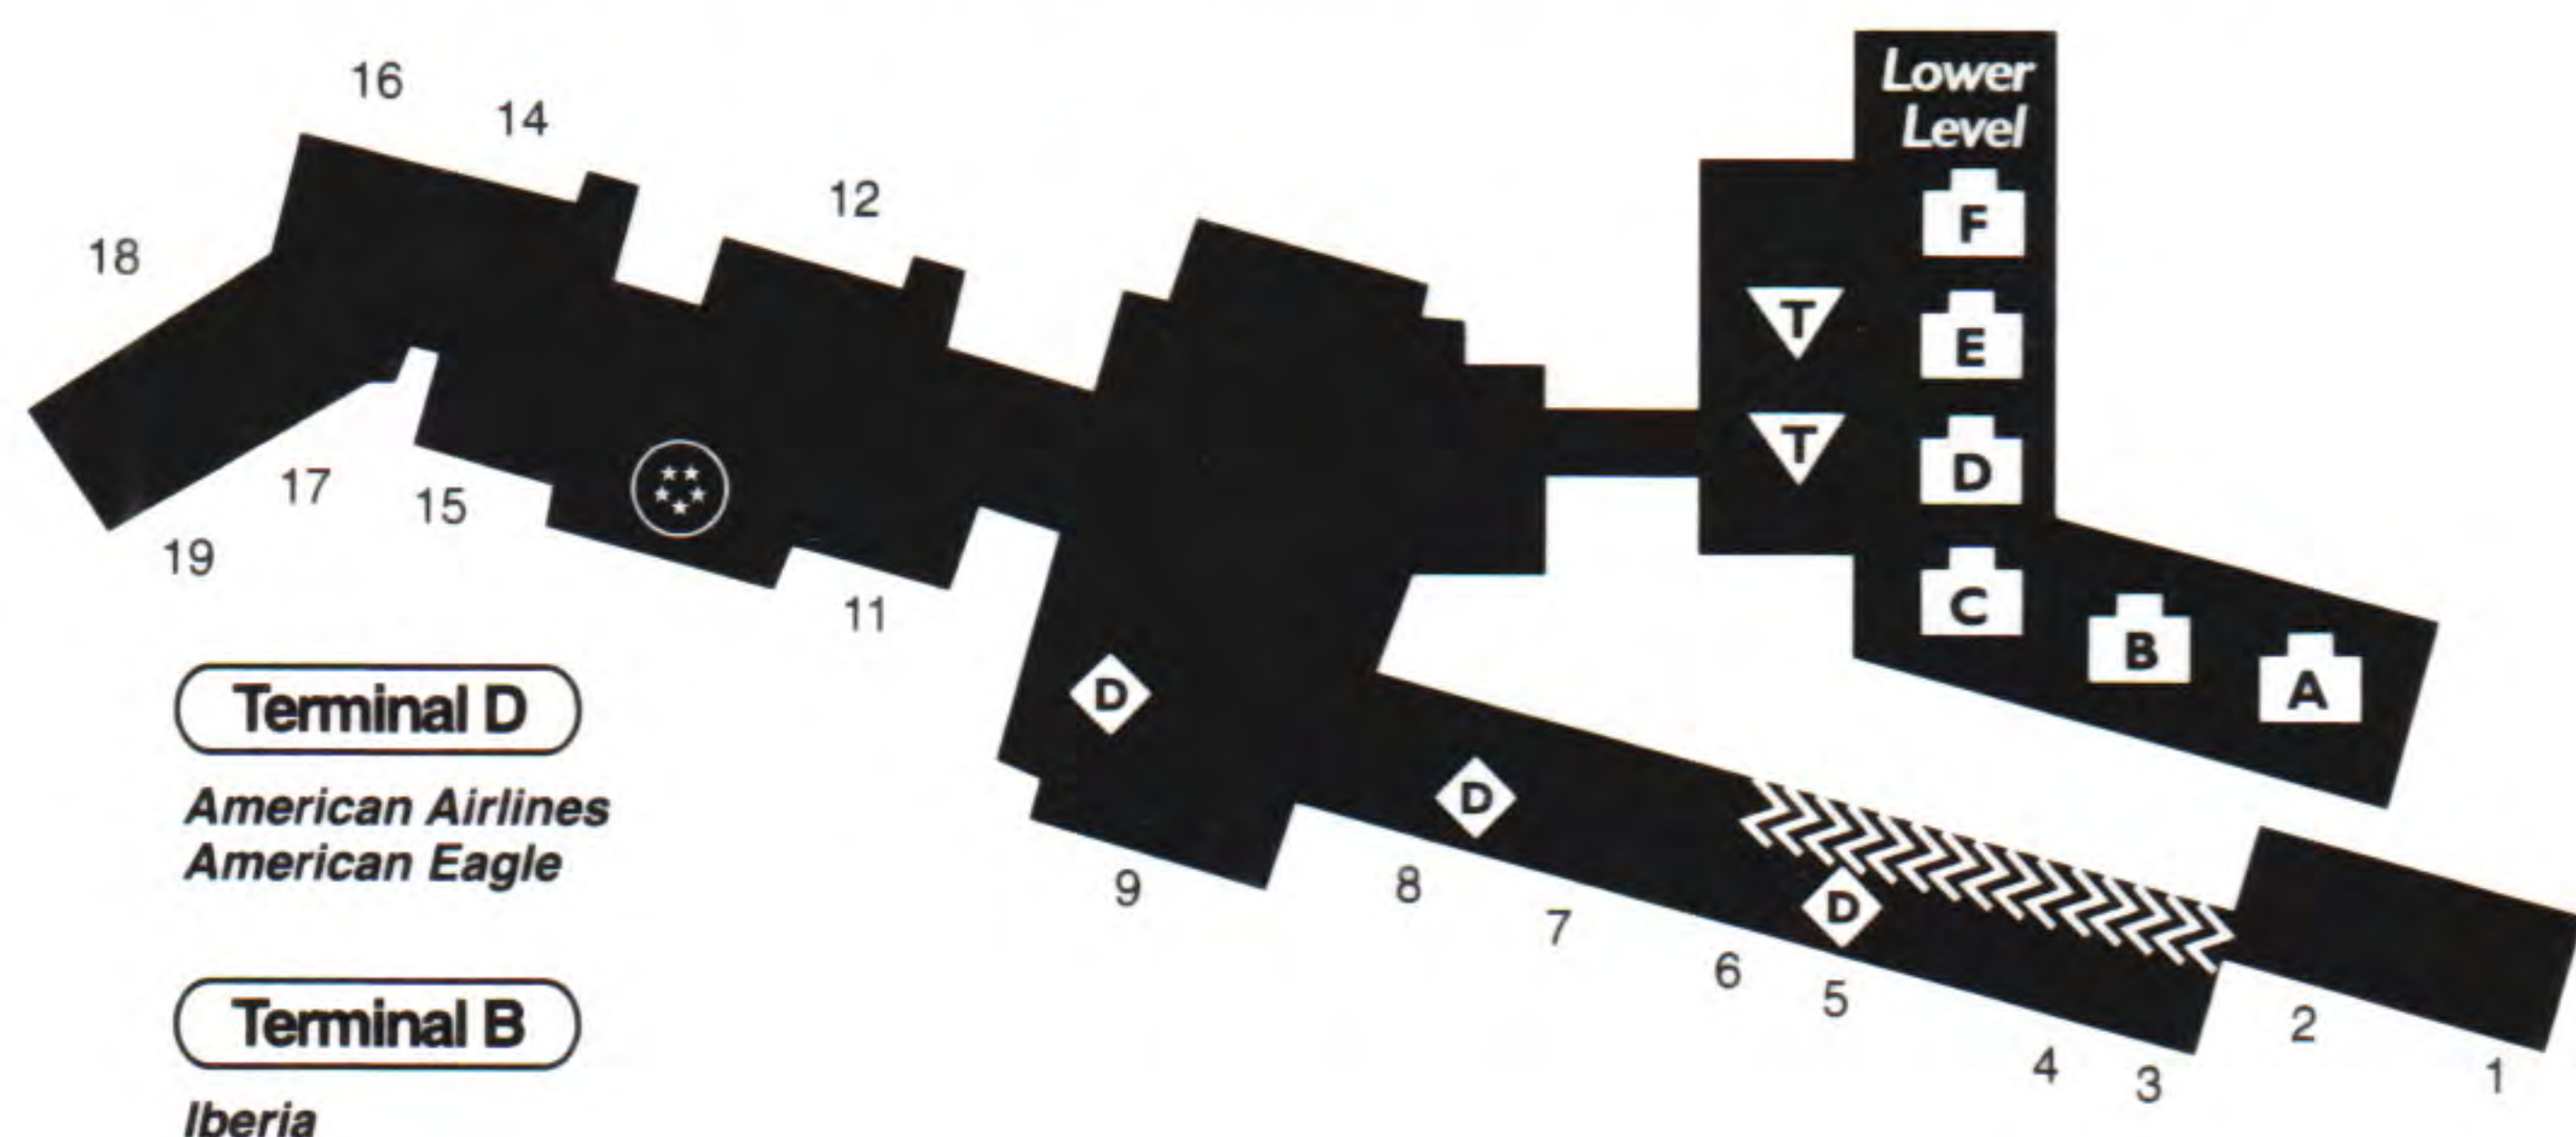

San Juan / Luis Muñoz Marin International Airport

Nonstop destinations from Luis Muñoz Marin International Airport SJU

Anguilla	Dominica	Newark	St. Maarten
Antigua	Fort Lauderdale/ Hollywood	Orlando	St. Thomas
Aruba	Grenada	Philadelphia	Santiago, D.R.
Baltimore	Guadeloupe	Port-au-Prince	Santo Dom Herrera, D.R.†
Barahona, D.R.†	Hartford/Springfield	Port of Spain	Santo Domingo
Barbados	La Romana	Puerto Plata	Tampa
Bonaire, N.A.	Madrid*	Punta Cana	Tortola/Virgin Gorda
Boston	Mayaguez	St. Croix	Washington, D.C. (Dulles)
Caracas	Miami	St. Kitts	
Chicago	New York - JFK	St. Louis	
Dallas/Fort Worth		St. Lucia	

* Codeshare Service

† Effective 12/15/01