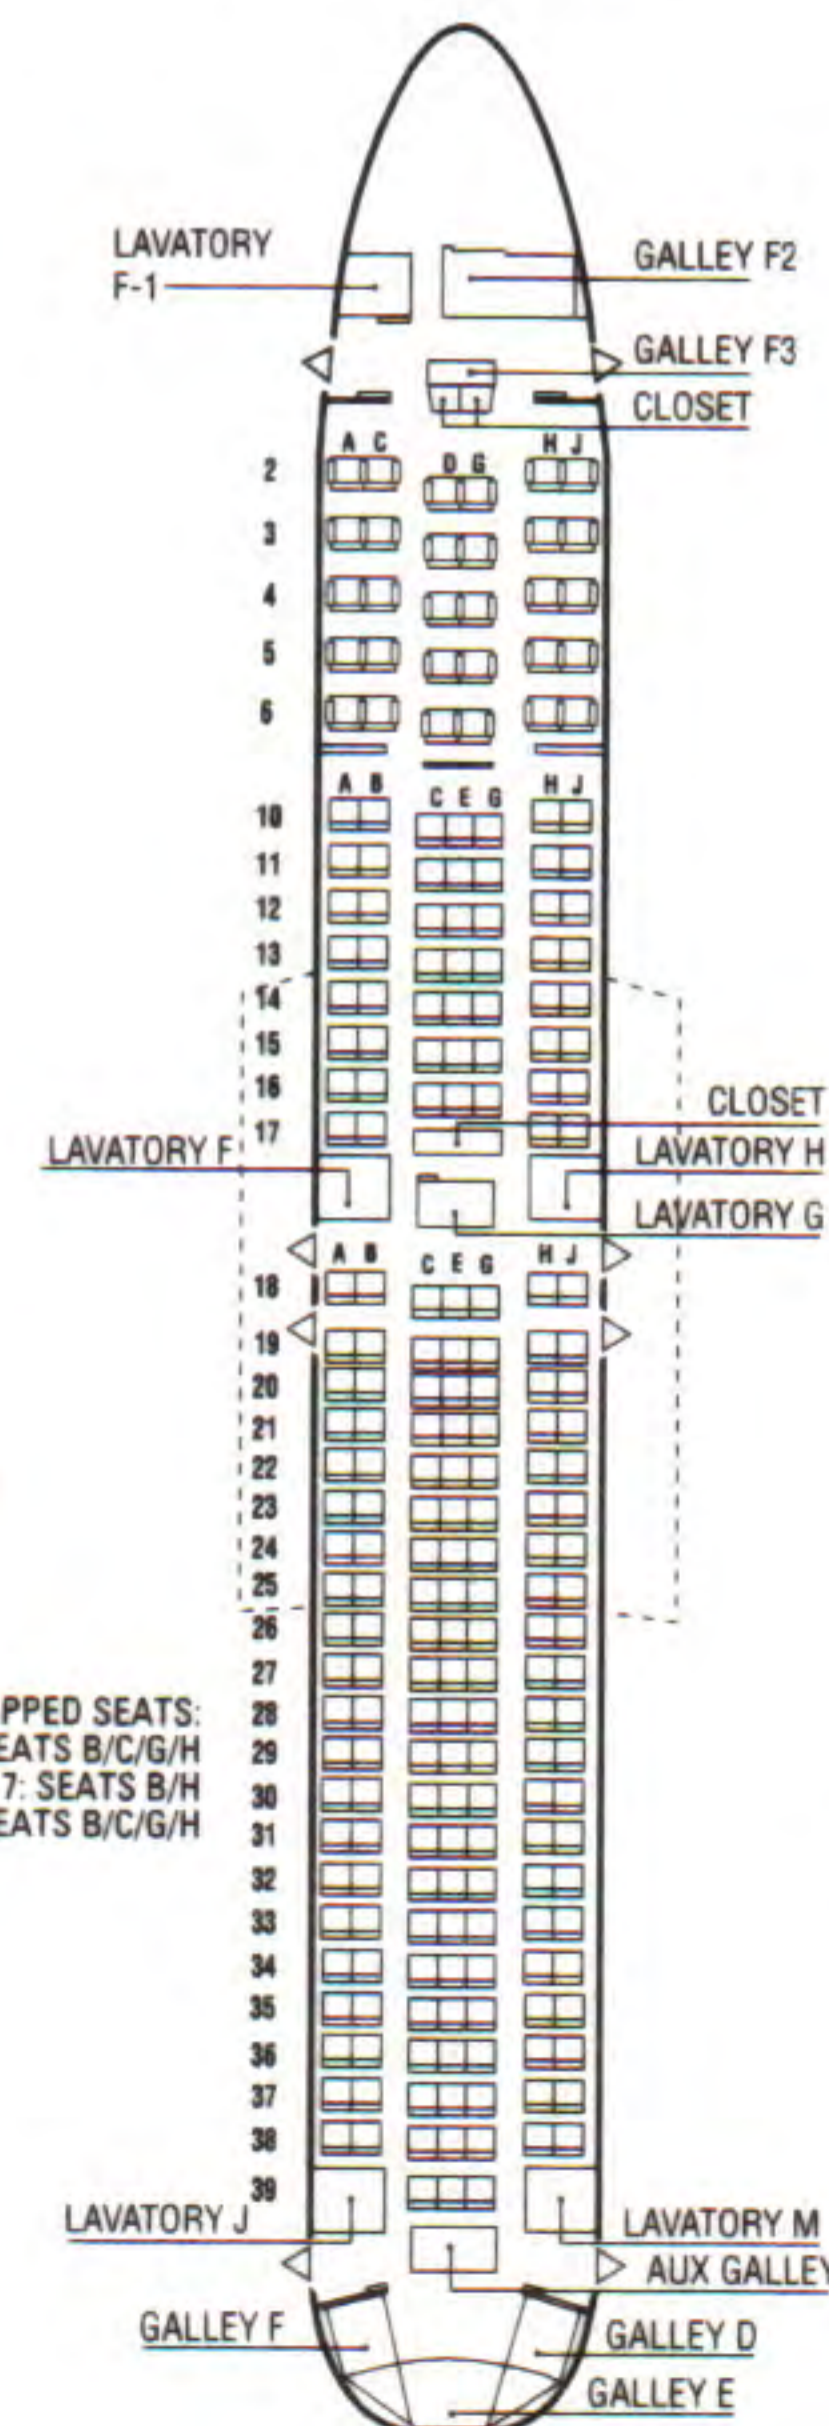

767-300
First Class Rows 2-6
Main Cabin Rows 16-45