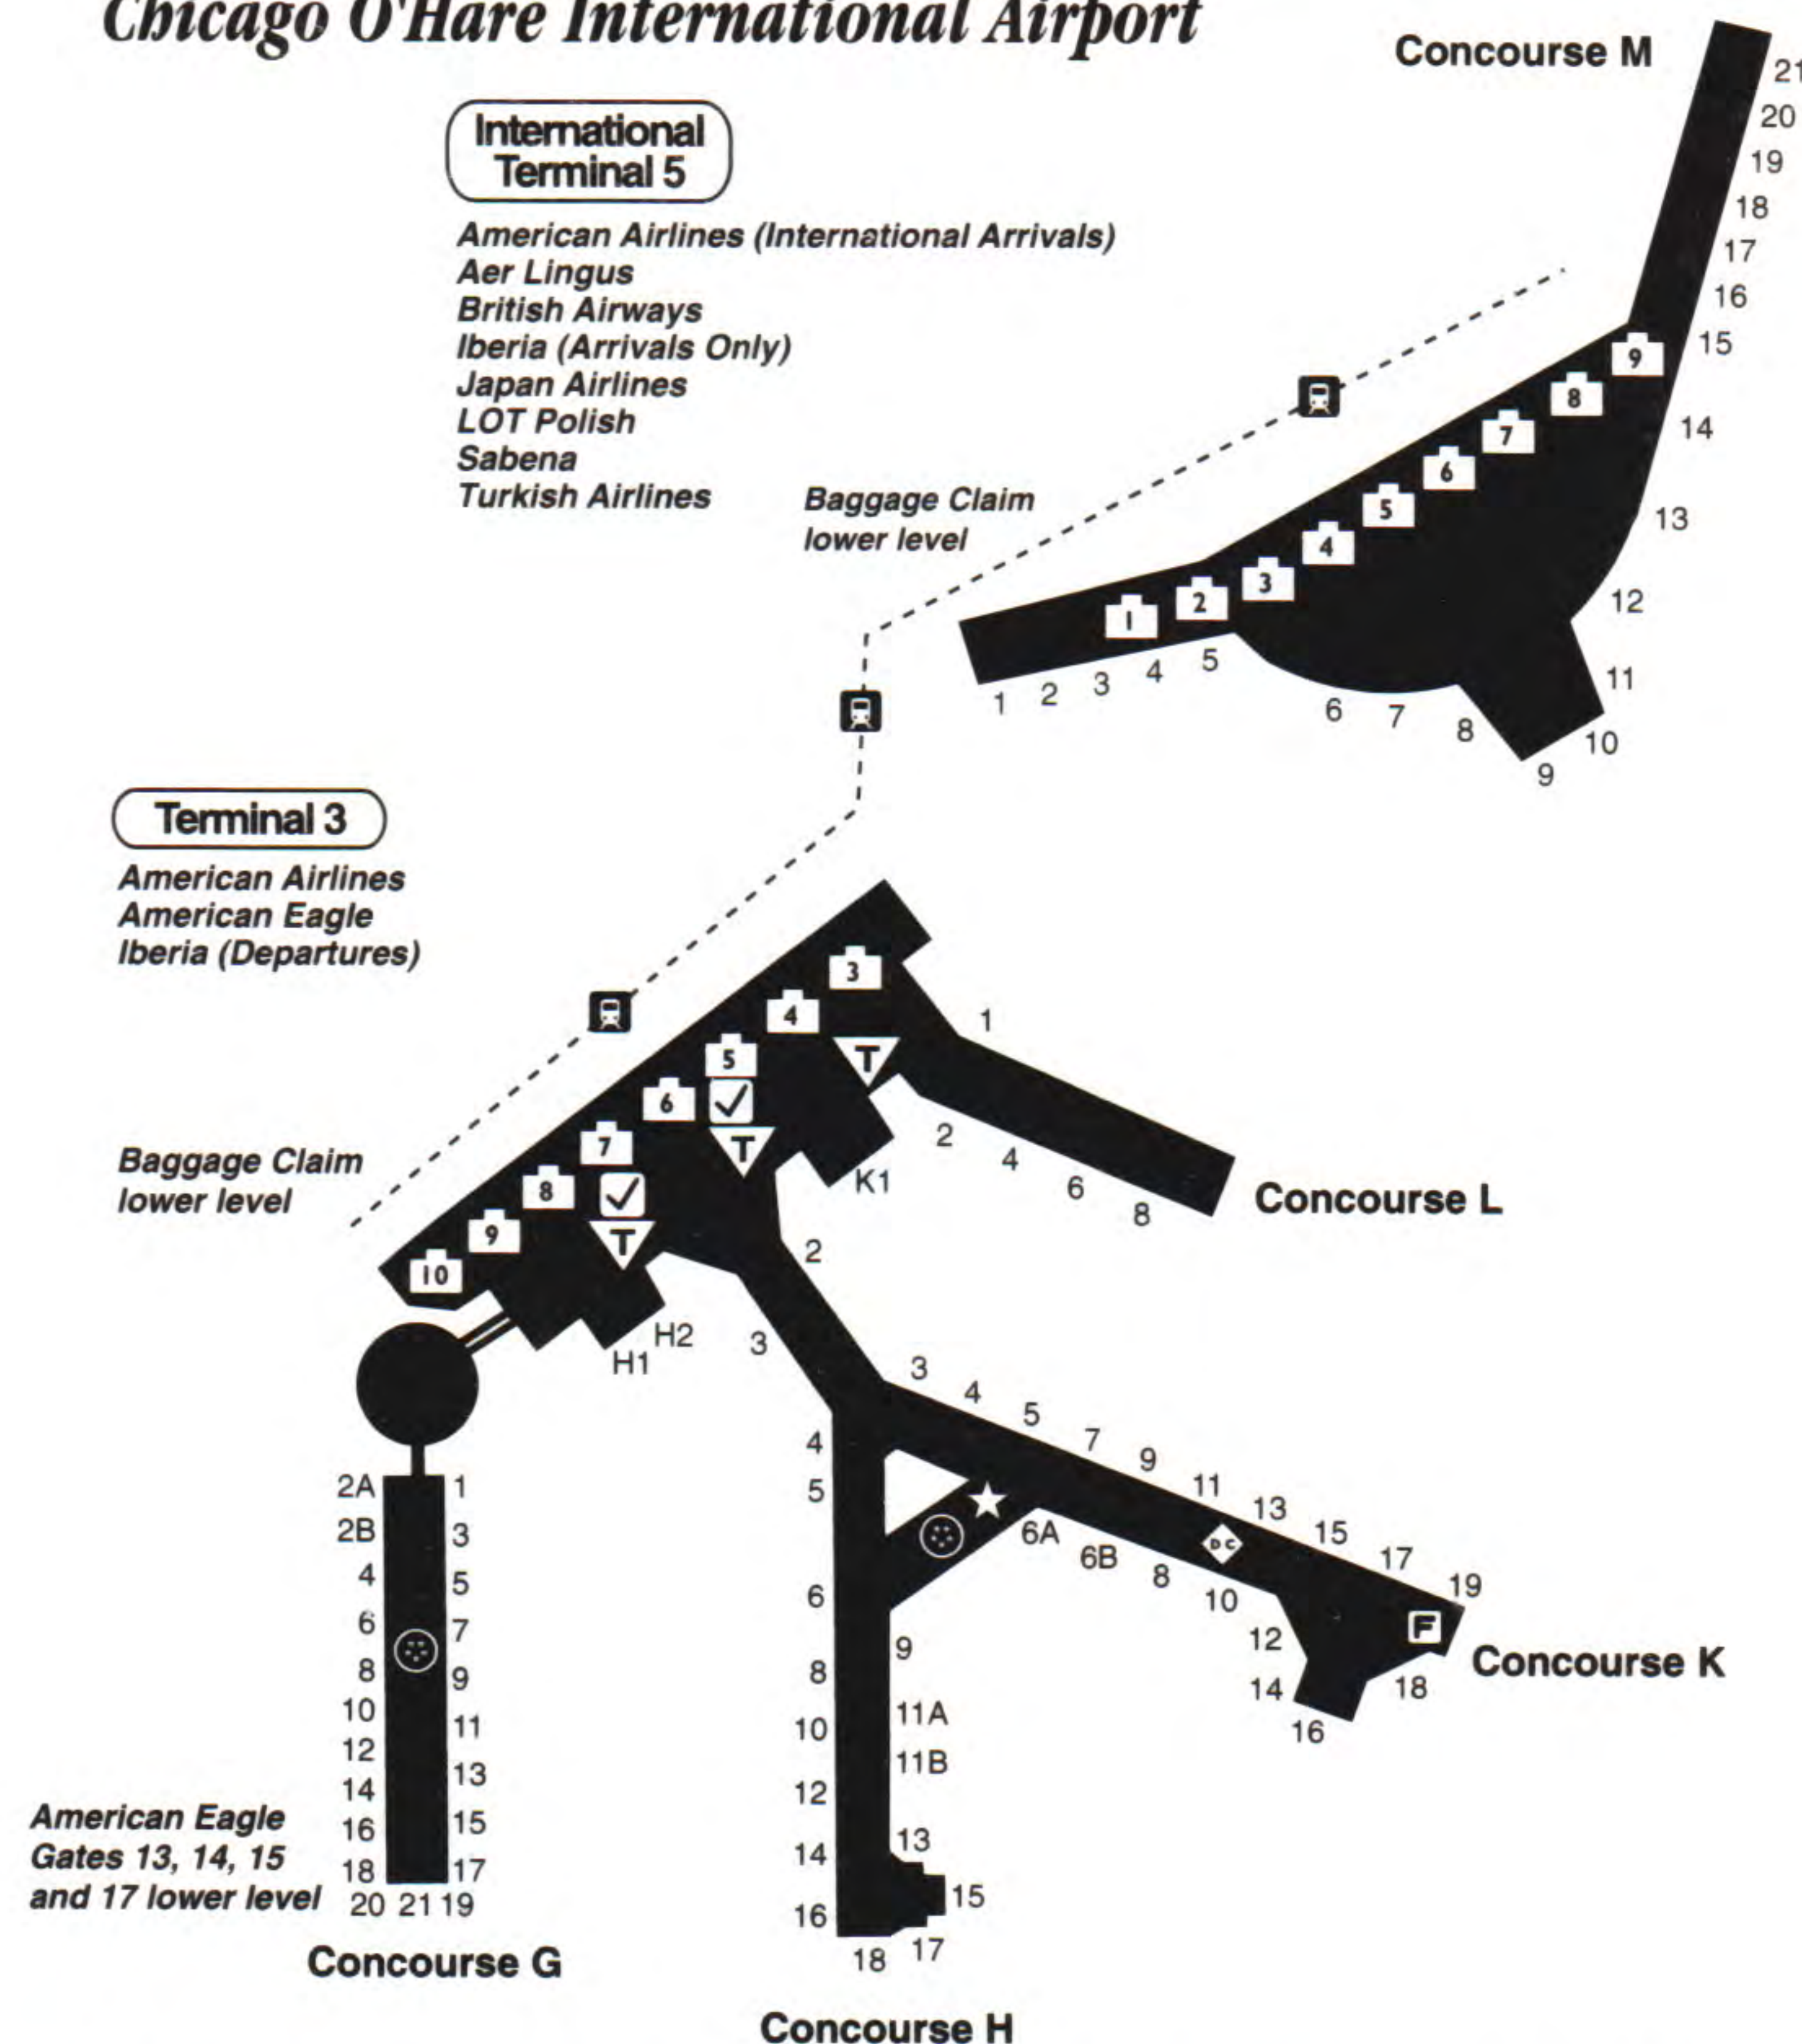

Chicago O'Hare International Airport

Nonstop destinations from Chicago O'Hare International Airport ORD

Albany, NY	Evansville, IN	Madrid*	Rockford, IL
Albuquerque	Fayetteville, AR	Manchester, UK	Rochester, MN
Atlanta	(NW Arkansas Regional)	Memphis	Rochester, NY
Austin	Fort Lauderdale/ Hollywood	Mexico City	St. Louis
Baltimore	Fort Wayne	Miami	Salt Lake City
Baton Rouge	Frankfurt	Milwaukee	San Antonio
Birmingham, UK	Glasgow†	Minneapolis/St. Paul	San Diego
Boston	Grand Rapids	Montreal	San Francisco
Brussels	Green Bay	Nashville	San Jose, CA
Buffalo	Greenville/Spartanburg	New Orleans	San Jose del Cabo/La Paz†
Calgary	Harrisburg	New York (La Guardia)	San Juan
Cedar Rapids/ Iowa City	Hartford/Springfield	Newark	Sarasota/Bradenton†
Champaign, IL	Honolulu	Newburgh, NY	Seattle
Charlotte	Houston	Oklahoma City	Springfield
Chattanooga	(George Bush)	Omaha	Steamboat Springs†
Cincinnati	Huntsville	Orange County	Syracuse
Cleveland	Indianapolis	Orlando	Tampa
Columbus, OH	Jackson Hole†	Osaka*	Tokyo (Narita)
Dallas (Love Field)	Kalamazoo	Ottawa	Toledo
Dallas/Fort Worth	Kansas City, MO	Palm Springs†	Toronto
Dayton	La Crosse	Paris (Charles de Gaulle)	Traverse City
Denver	Lansing	Peoria	Tucson
Des Moines	Las Vegas	Philadelphia	Tulsa
Detroit	London (Heathrow)	Phoenix	Vail†
Dublin, Ireland*	Long Beach	Pittsburgh	Warsaw*
Dubuque	Los Angeles	Portland, OR	Washington, D.C. (Reagan National)
Duluth/Superior	Louisville, KY	Providence	West Palm Beach
El Paso	Madison	Raleigh/Durham	White Plains
		Reno	

* Codeshare Service † Seasonal Service