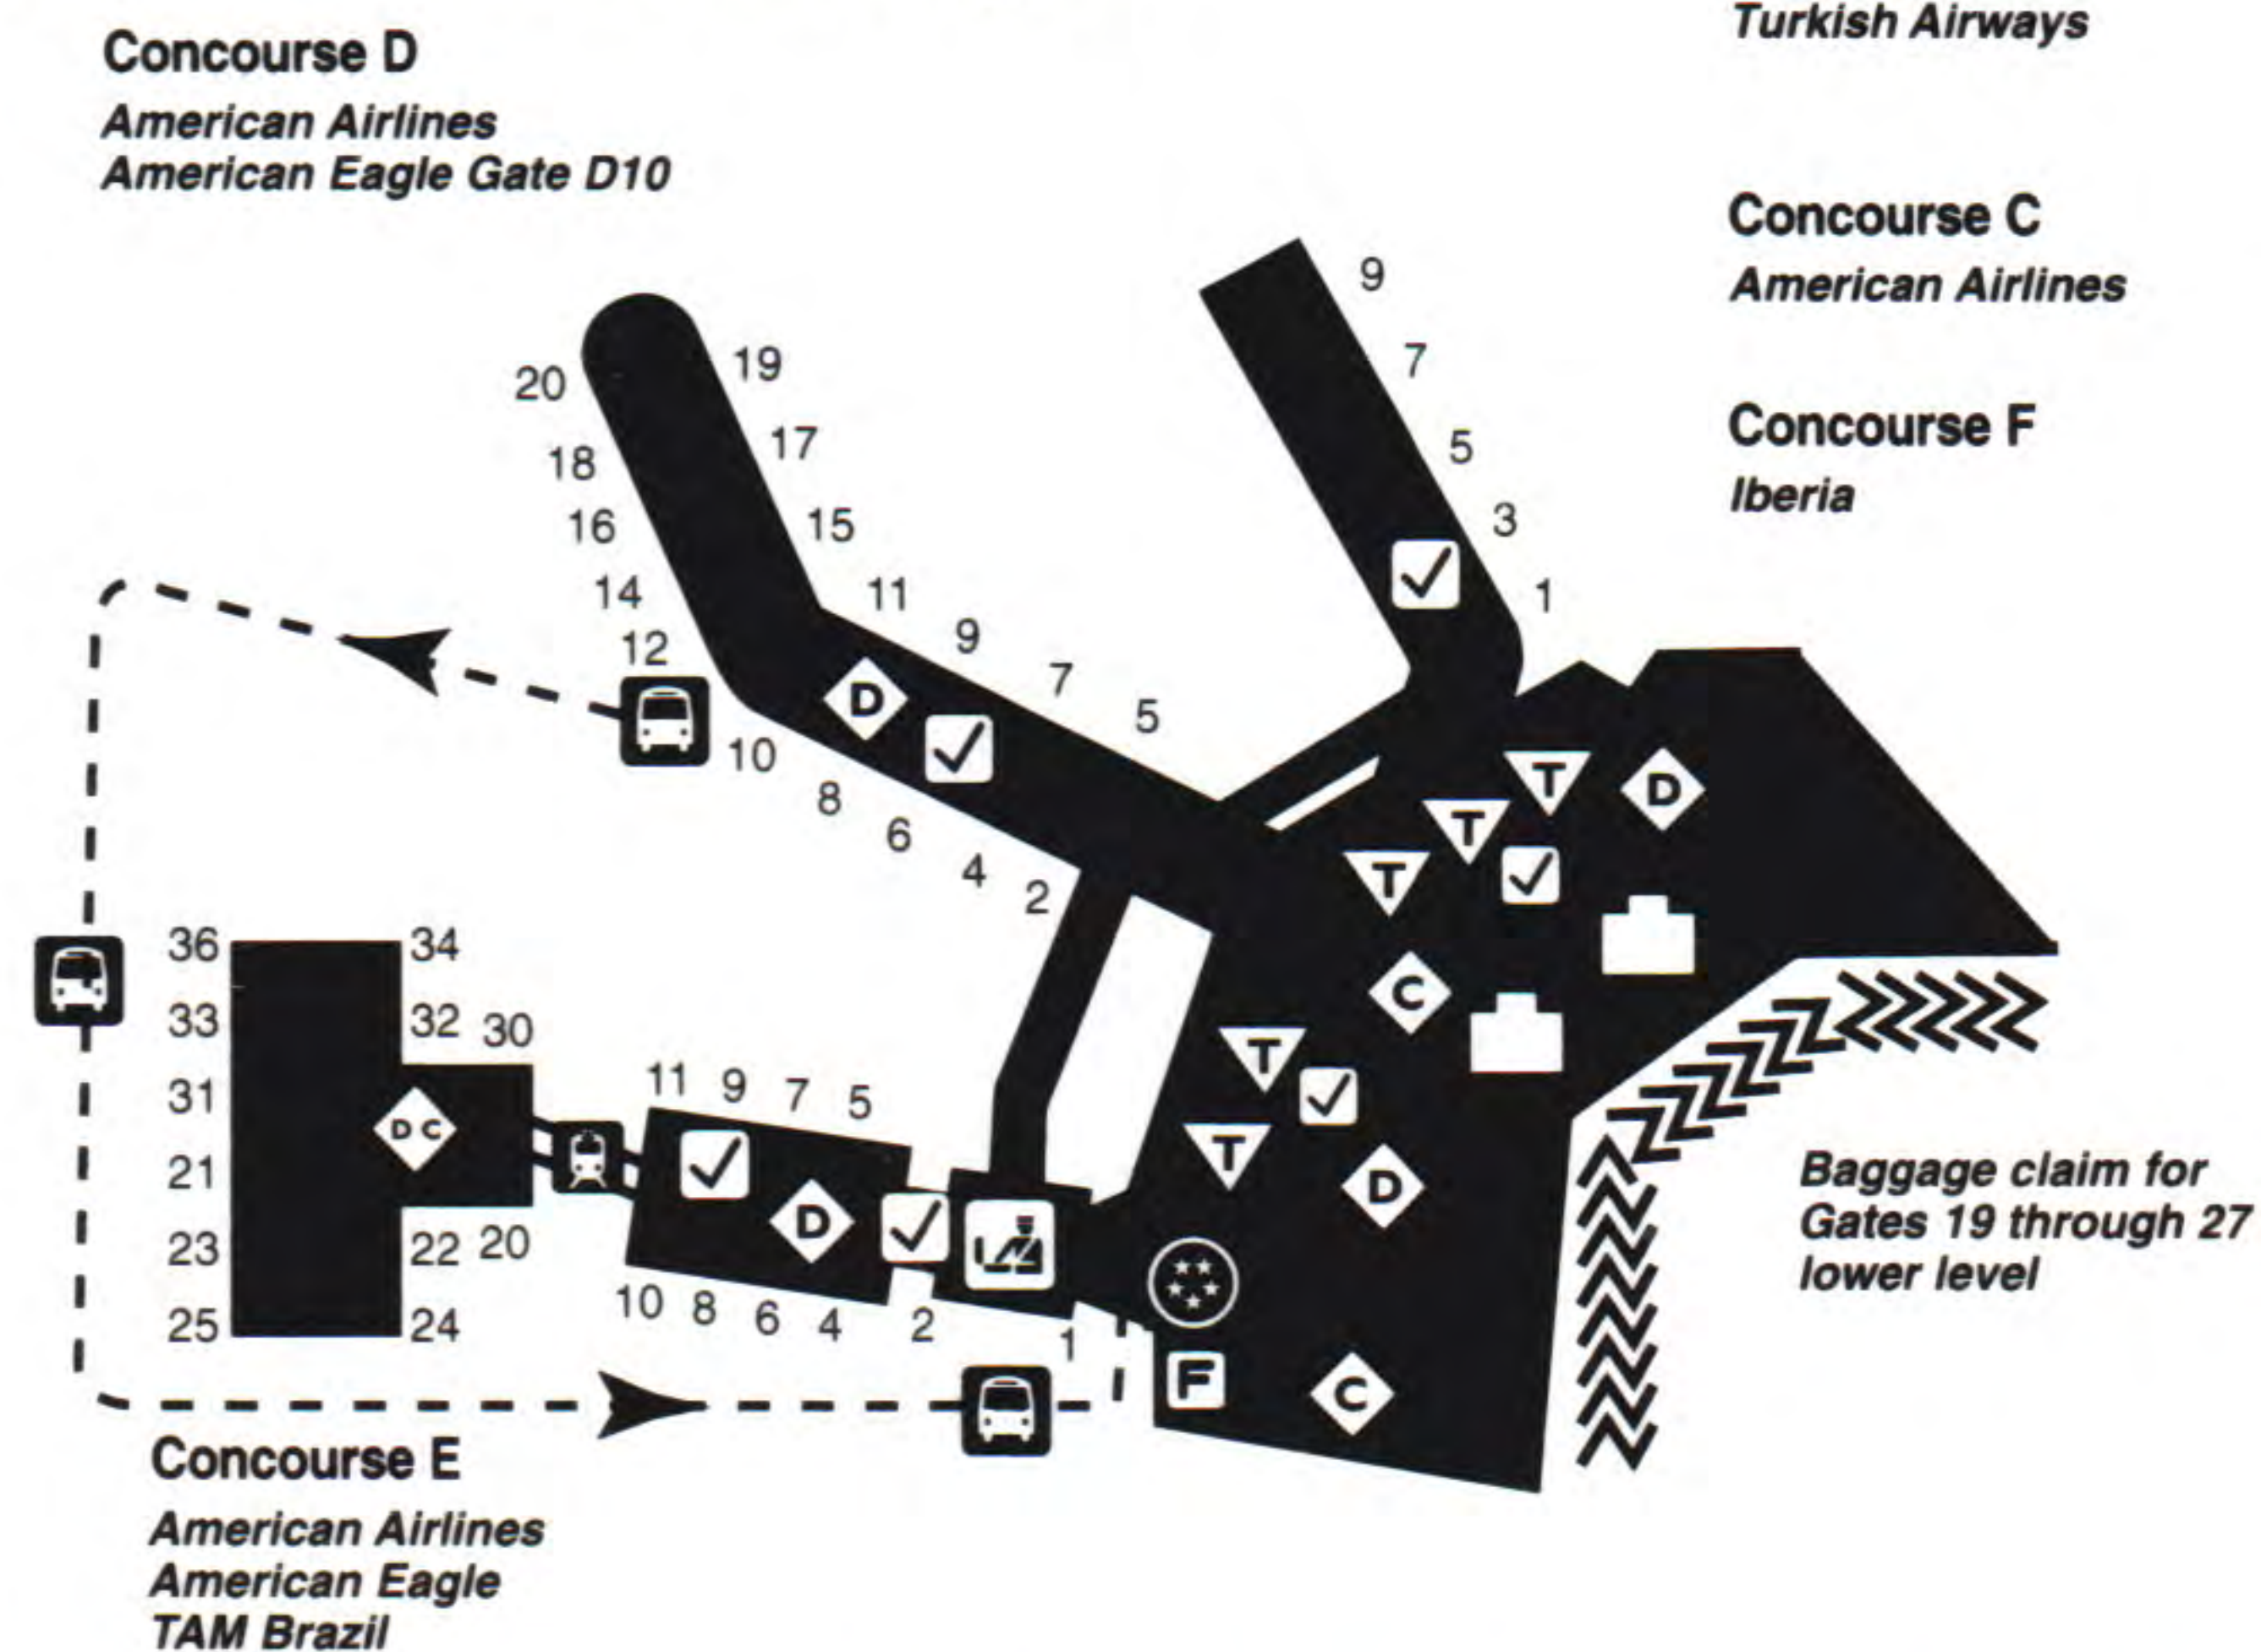

\* Codeshare Service

**Miami International Airport**

Connecting walkways are provided between Concourses C and D and between D and E for the convenience of our passengers. Passengers using these walkways do not need to clear airport security in order to move between concourses. The walkway is located across from Gate 1 in Concourse C, across from Gate 5 in Concourse D, and adjacent to Gate 5 in Concourse E (with the exception of Satellite E Gates 20-35, which are accessible only by tram service from the main terminal). Moving walkways are provided on Level 3 in Concourse D.