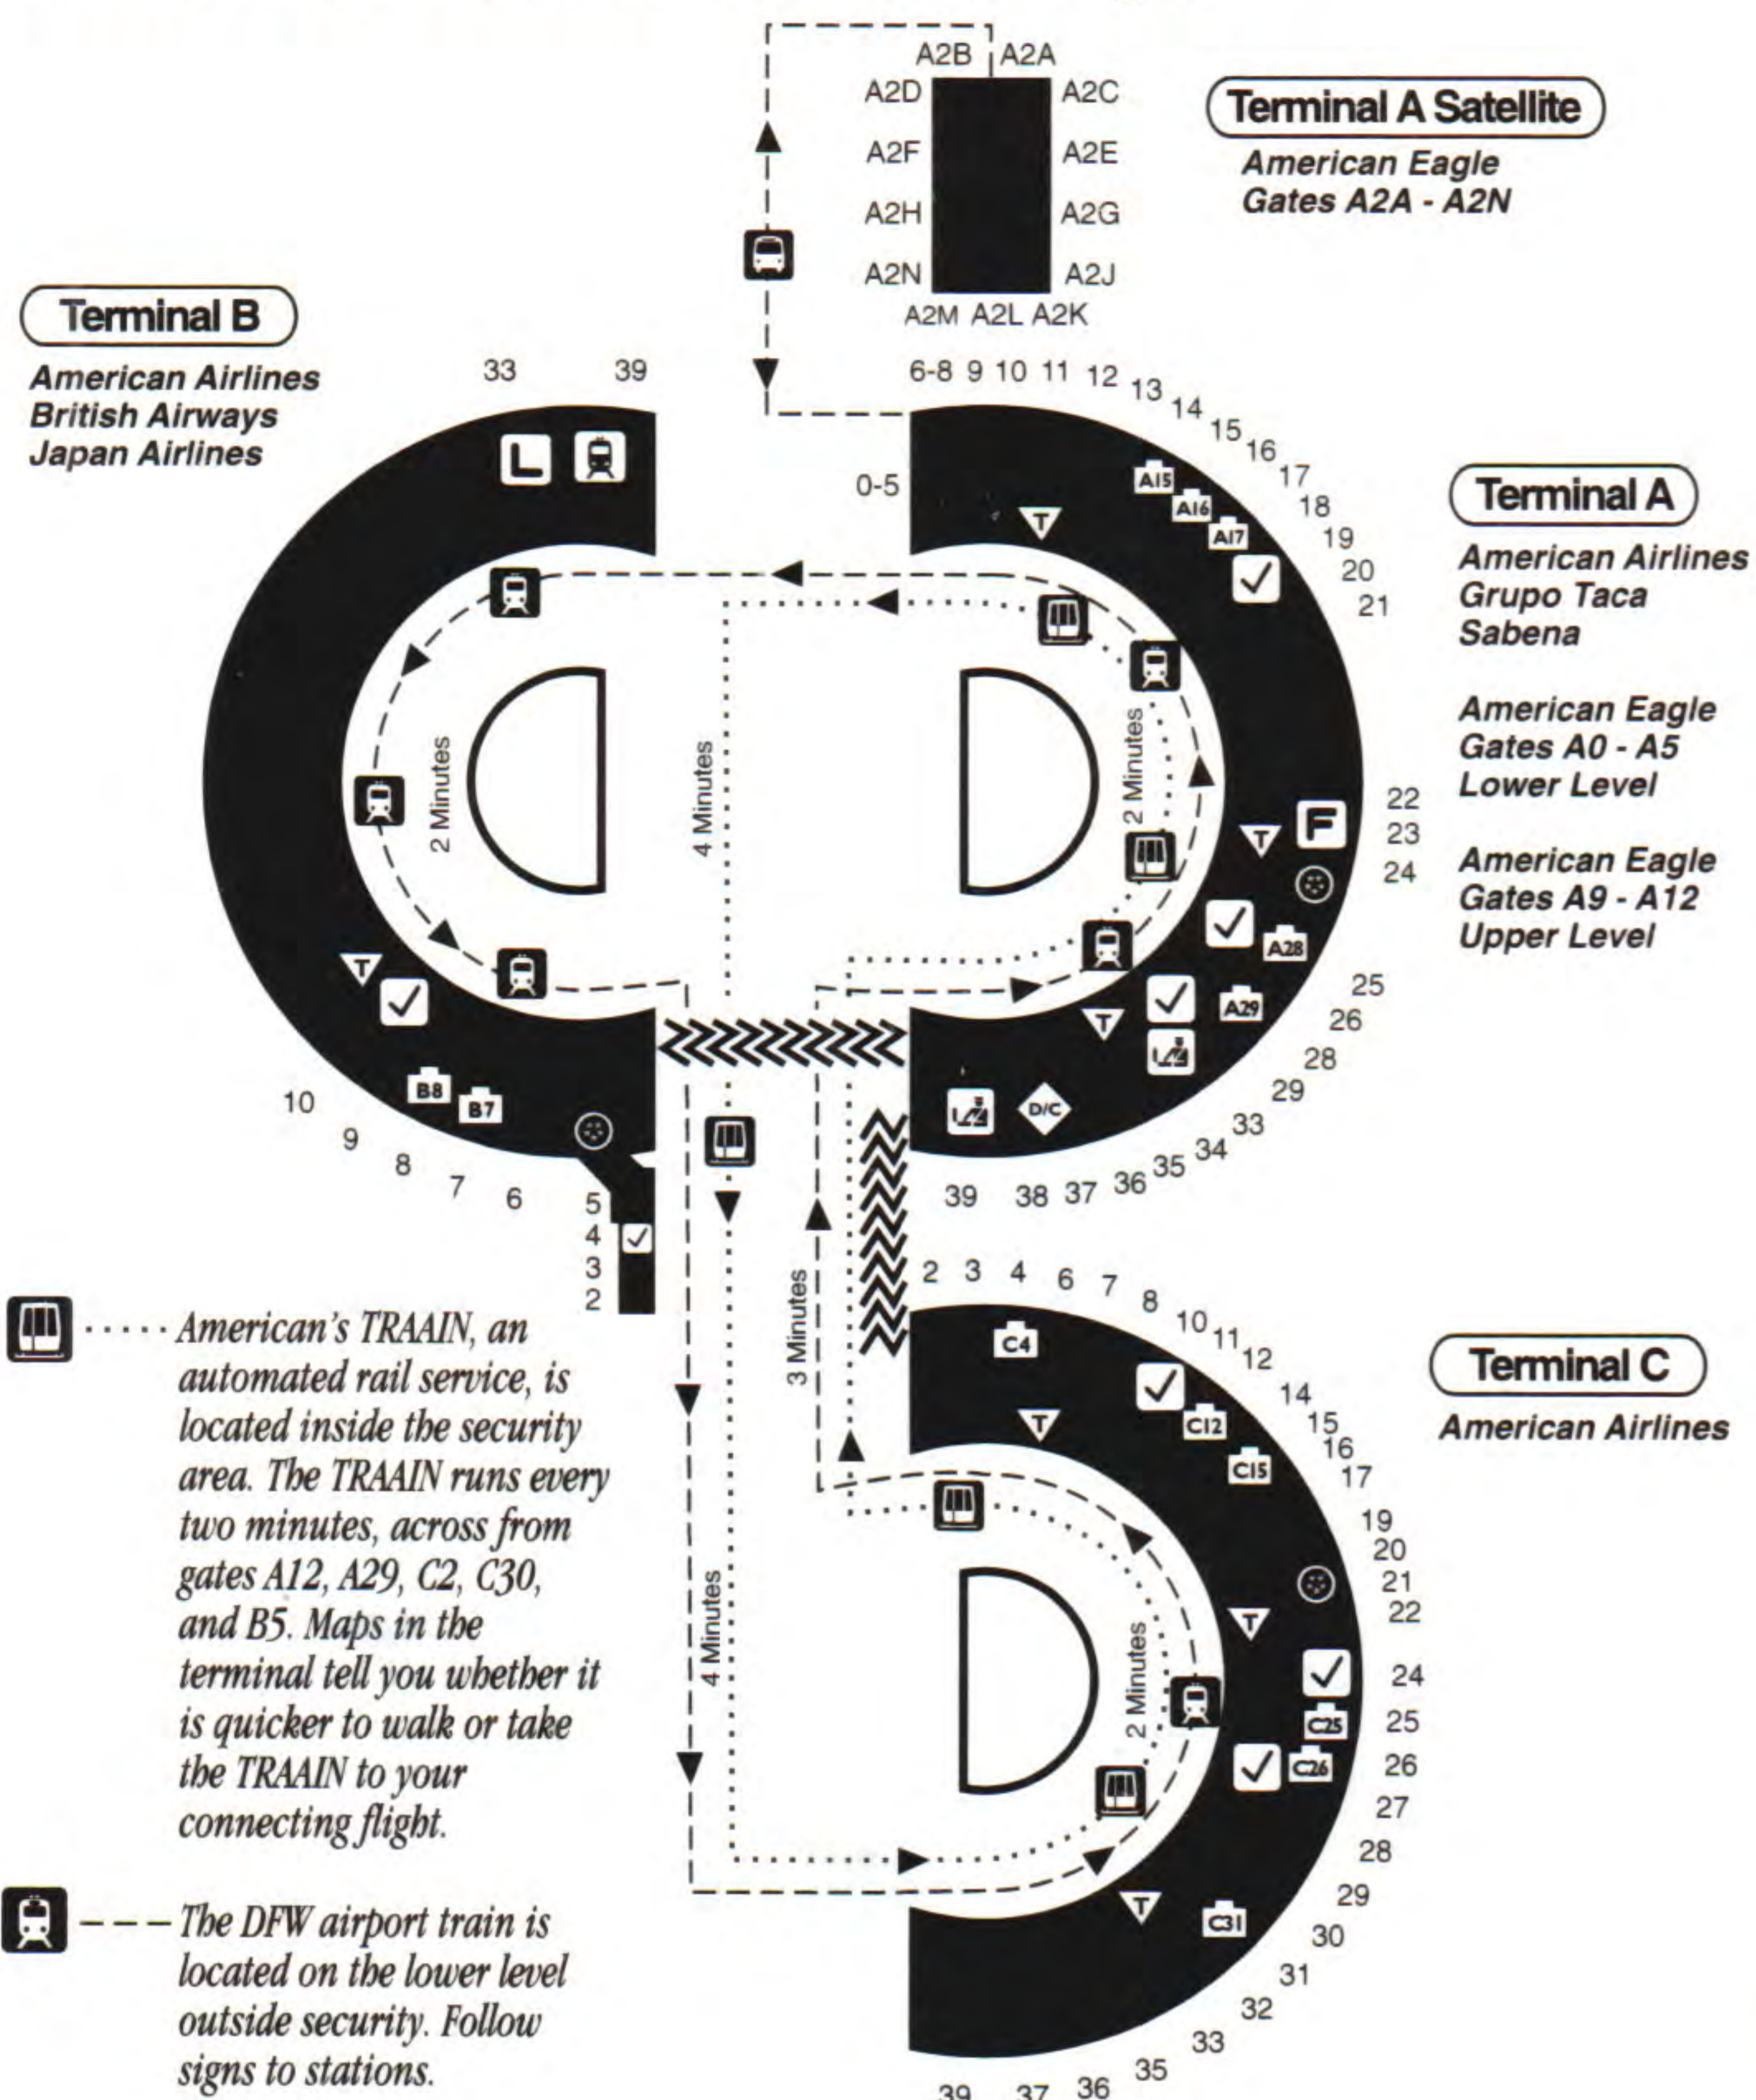

Dallas / Fort Worth International Airport

Nonstop destinations from Dallas/Fort Worth International Airport DFW

Abilene	Cincinnati	Houston	Midland/Odessa	Saltillo, Mexico
Acapulco	Cleveland	Huntsville	Minneapolis/ St. Paul	San Angelo
Aguascalientes	Colorado Springs	Indianapolis	Monterrey	San Antonio
Albuquerque	Columbus	Jackson	Montreal	San Diego
Amarillo	Corpus Christi	Jackson Hole†	Nashville	San Francisco
Anchorage†	Costa Rica	Jacksonville	New Orleans	San Jose
Atlanta	Dayton	Kansas City	New York	San Juan
Austin	Denver	Kahului, Maui	Newark	Santiago
Bakersfield	Des Moines	Killeen/Ft. Hood	Norfolk/ Williamsburg	Sao Paulo
Baltimore	Detroit	Knoxville	Oakland	Savannah
Baton Rouge	Durango†	Lafayette, LA	Oklahoma City	Seattle
Beaumont/ Port Arthur	El Paso	Lake Charles	Omaha	Shreveport
Belize	Fayetteville, AR	Las Vegas	Ontario	Springfield, MO
Birmingham	Fort Lauderdale/ Hollywood	Lawton/Ft. Sill	Orange County	St. Louis
Boston	Fort Smith	Laredo	Orlando	Steamboat Springs†
Brussels*	Frankfurt	Lima	Osaka	Tampa
Bryan/ College Station	Fresno	Little Rock	Palm Springs	Texarkana
Buffalo	Fort Myers†	London	Panama City	Telluride, CO
Burbank	Fort Wayne	Long Beach	Paris	Tokyo
Calgary	Grand Rapids	Longview/Kilgore	Philadelphia	Toronto
Cancun	Greensboro	Los Angeles	Phoenix	Tucson
Caracas	Greenville/ Spartanburg	Los Cabos/La Paz	Pittsburgh	Tulsa
Cedar Rapids/ Iowa City	Guadalajara	Lubbock	Puerto Vallarta	Tyler
Charlotte	Guatemala City*	Madison	Raleigh/Durham	Vail†
Chattanooga	Gunnison/ Crested Butte, CO†	McAllen	Reno	Vancouver
Chicago O'Hare	Hartford/Springfield	Memphis	Richmond	Waco
Chicago (Midway)	Honolulu	Mexico City	Sacramento	Washington, D.C.
		Miami	Salt Lake City	West Palm Beach
				Wichita
				Wichita Falls
				Zurich

* Codeshare Service † Seasonal Service