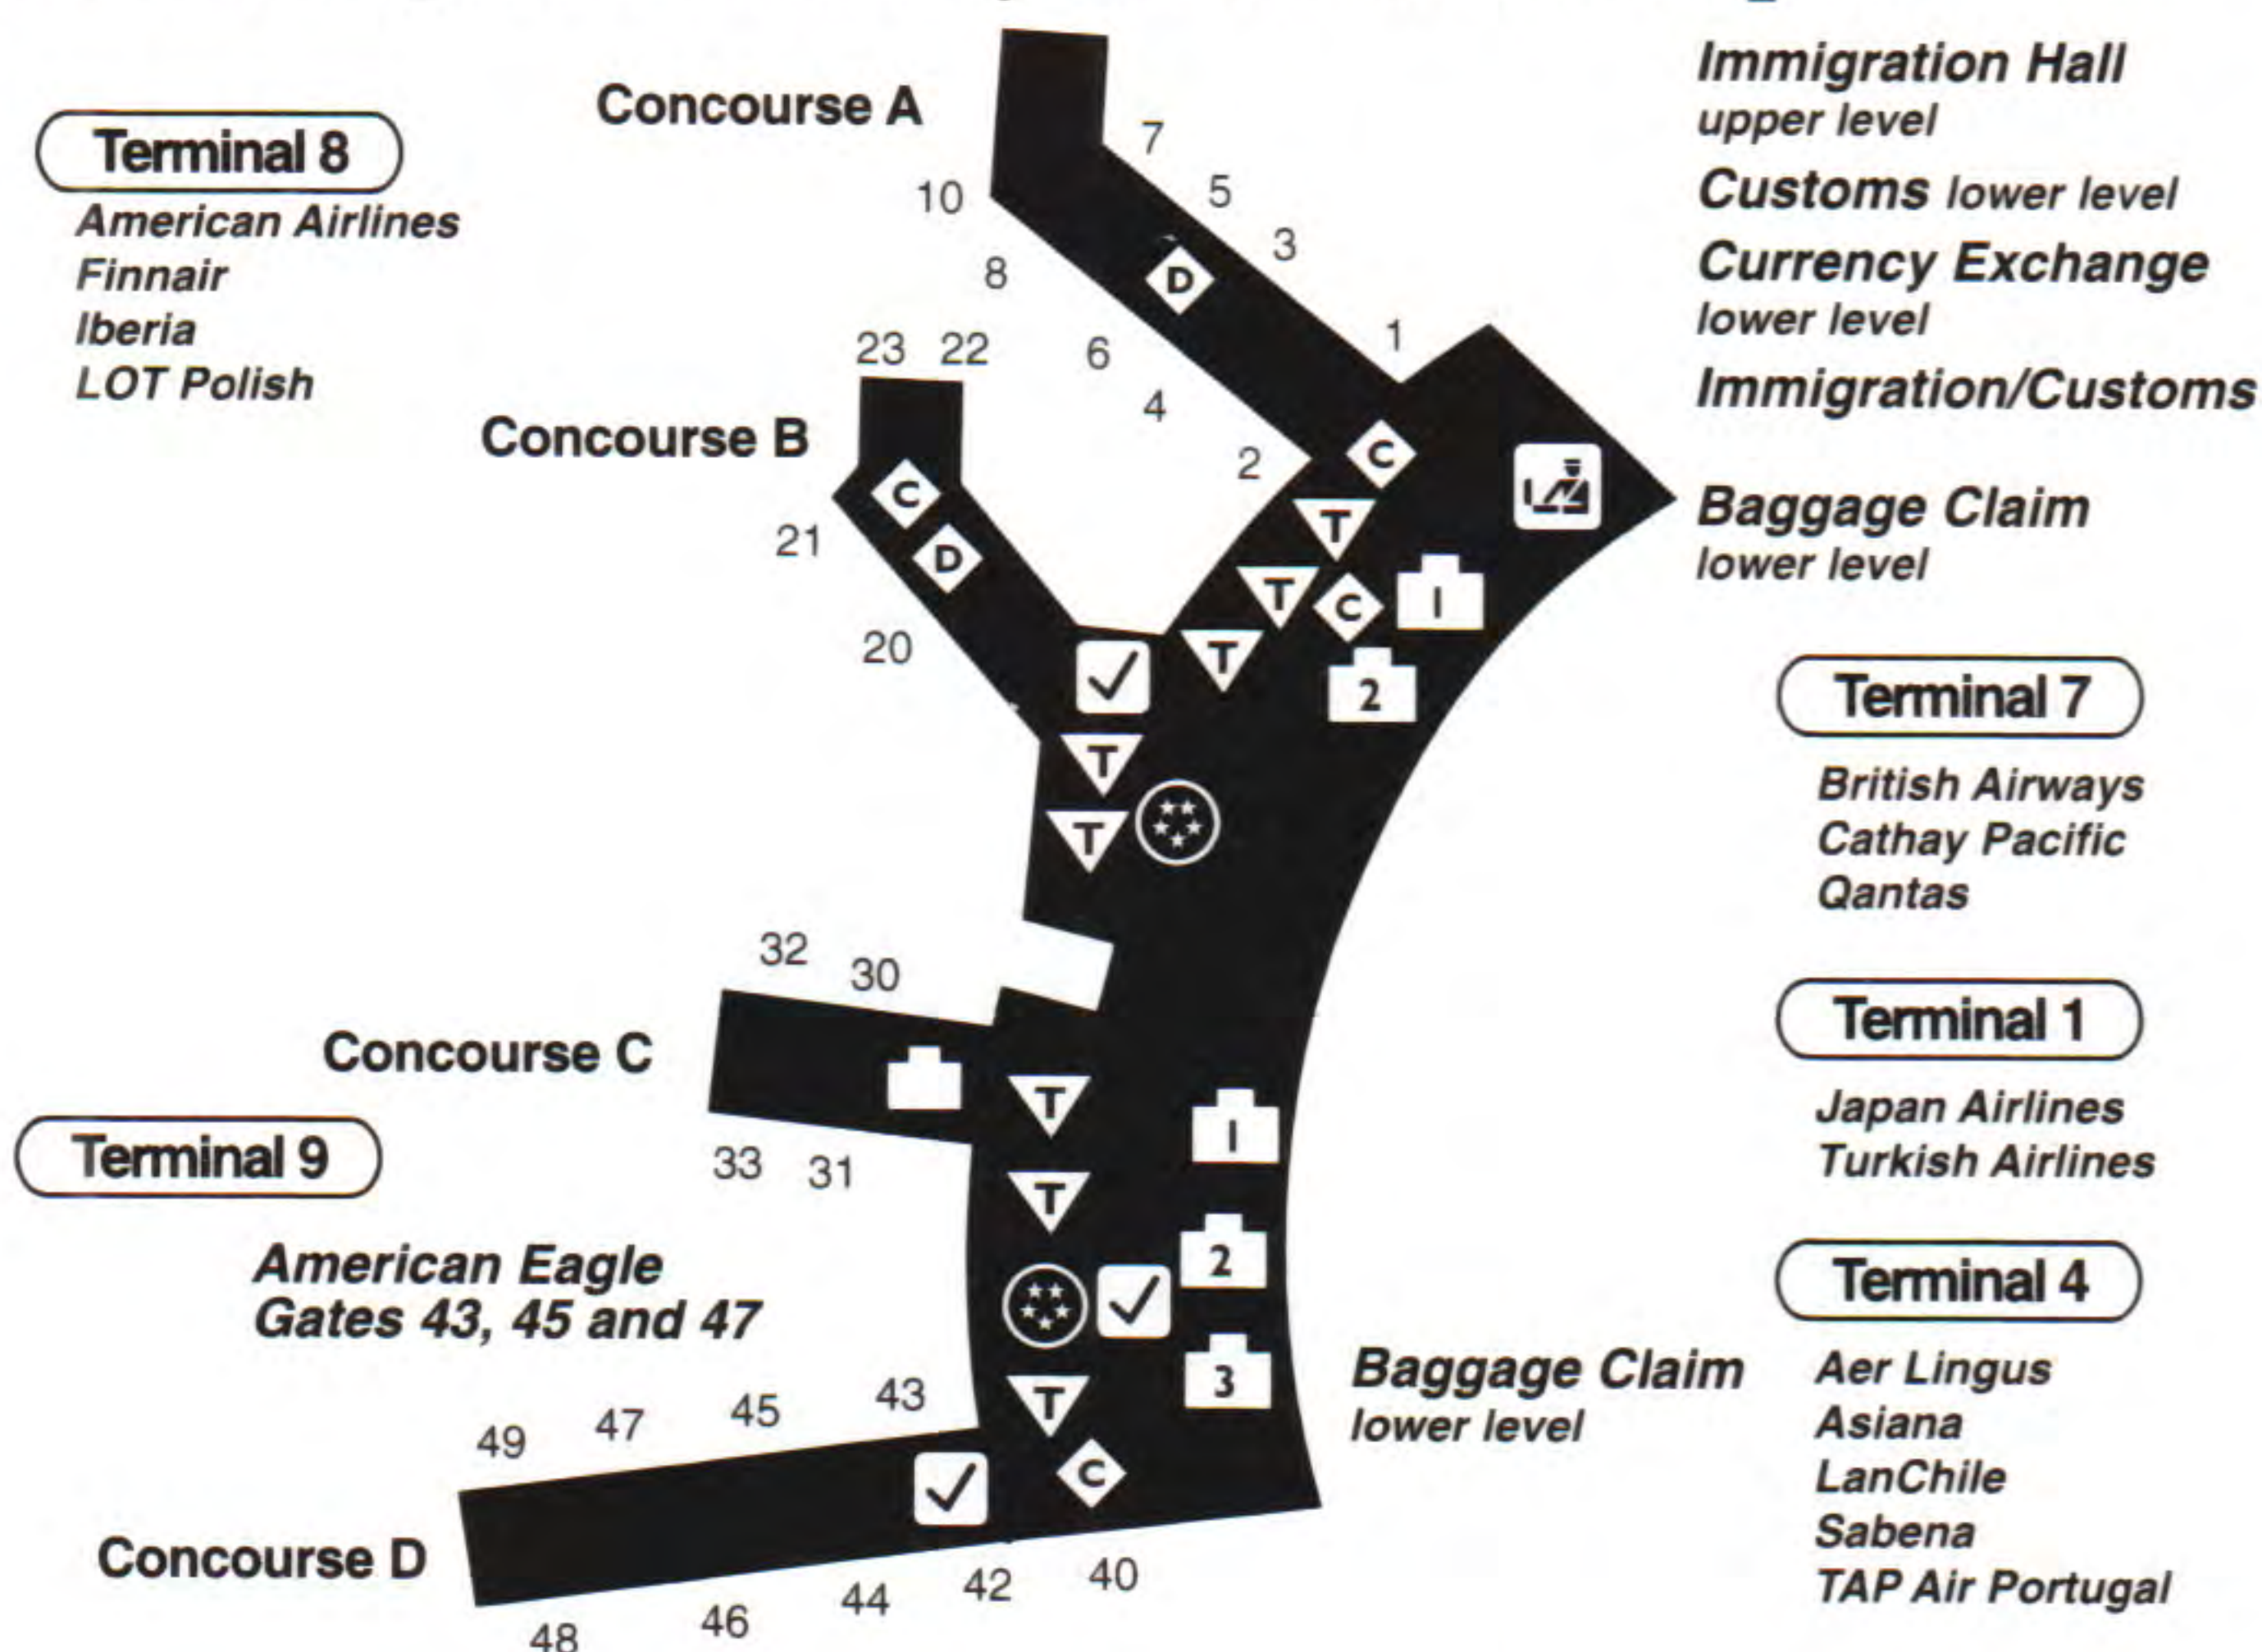

New York / John F. Kennedy International Airport

For transfers between American Airlines and British Airways, a transfer bus operates between Terminal 7 and Terminal 9. This bus can be accessed at Terminal 9, Gate 40 and on the lower level of Terminal 7.

Nonstop destinations from John F. Kennedy International Airport JFK

Albany, NY	Dallas/Fort Worth	Philadelphia	Santiago, Chile*
Aruba	Dublin, Ireland*	Pittsburgh	Santo Domingo
Baltimore	Geneva*	Port-au-Prince	Sao Paulo
Barbados	Hartford/Springfield	Providence	Seattle
Barcelona*	Helsinki*	Puerto Plata	Shannon, Ireland*
Bermuda	Kingston	Raleigh/Durham	Syracuse
Boston	Lisbon*	Rio de Janeiro	Tokyo (Narita)*
Brussels*	London (Heathrow)	St. Louis	Vancouver
Buenos Aires	Los Angeles	St. Maarten	Warsaw*
Buffalo	Madrid*	St. Thomas	Washington, D.C. (Reagan National)
Caracas	Miami	San Diego	Worcester, MA
Chicago	Montego Bay	San Francisco	Zurich
Cleveland	Montreal	San Jose, CA	
Columbus, OH	Paris (Charles de Gaulle)	San Juan	

* Codeshare Service