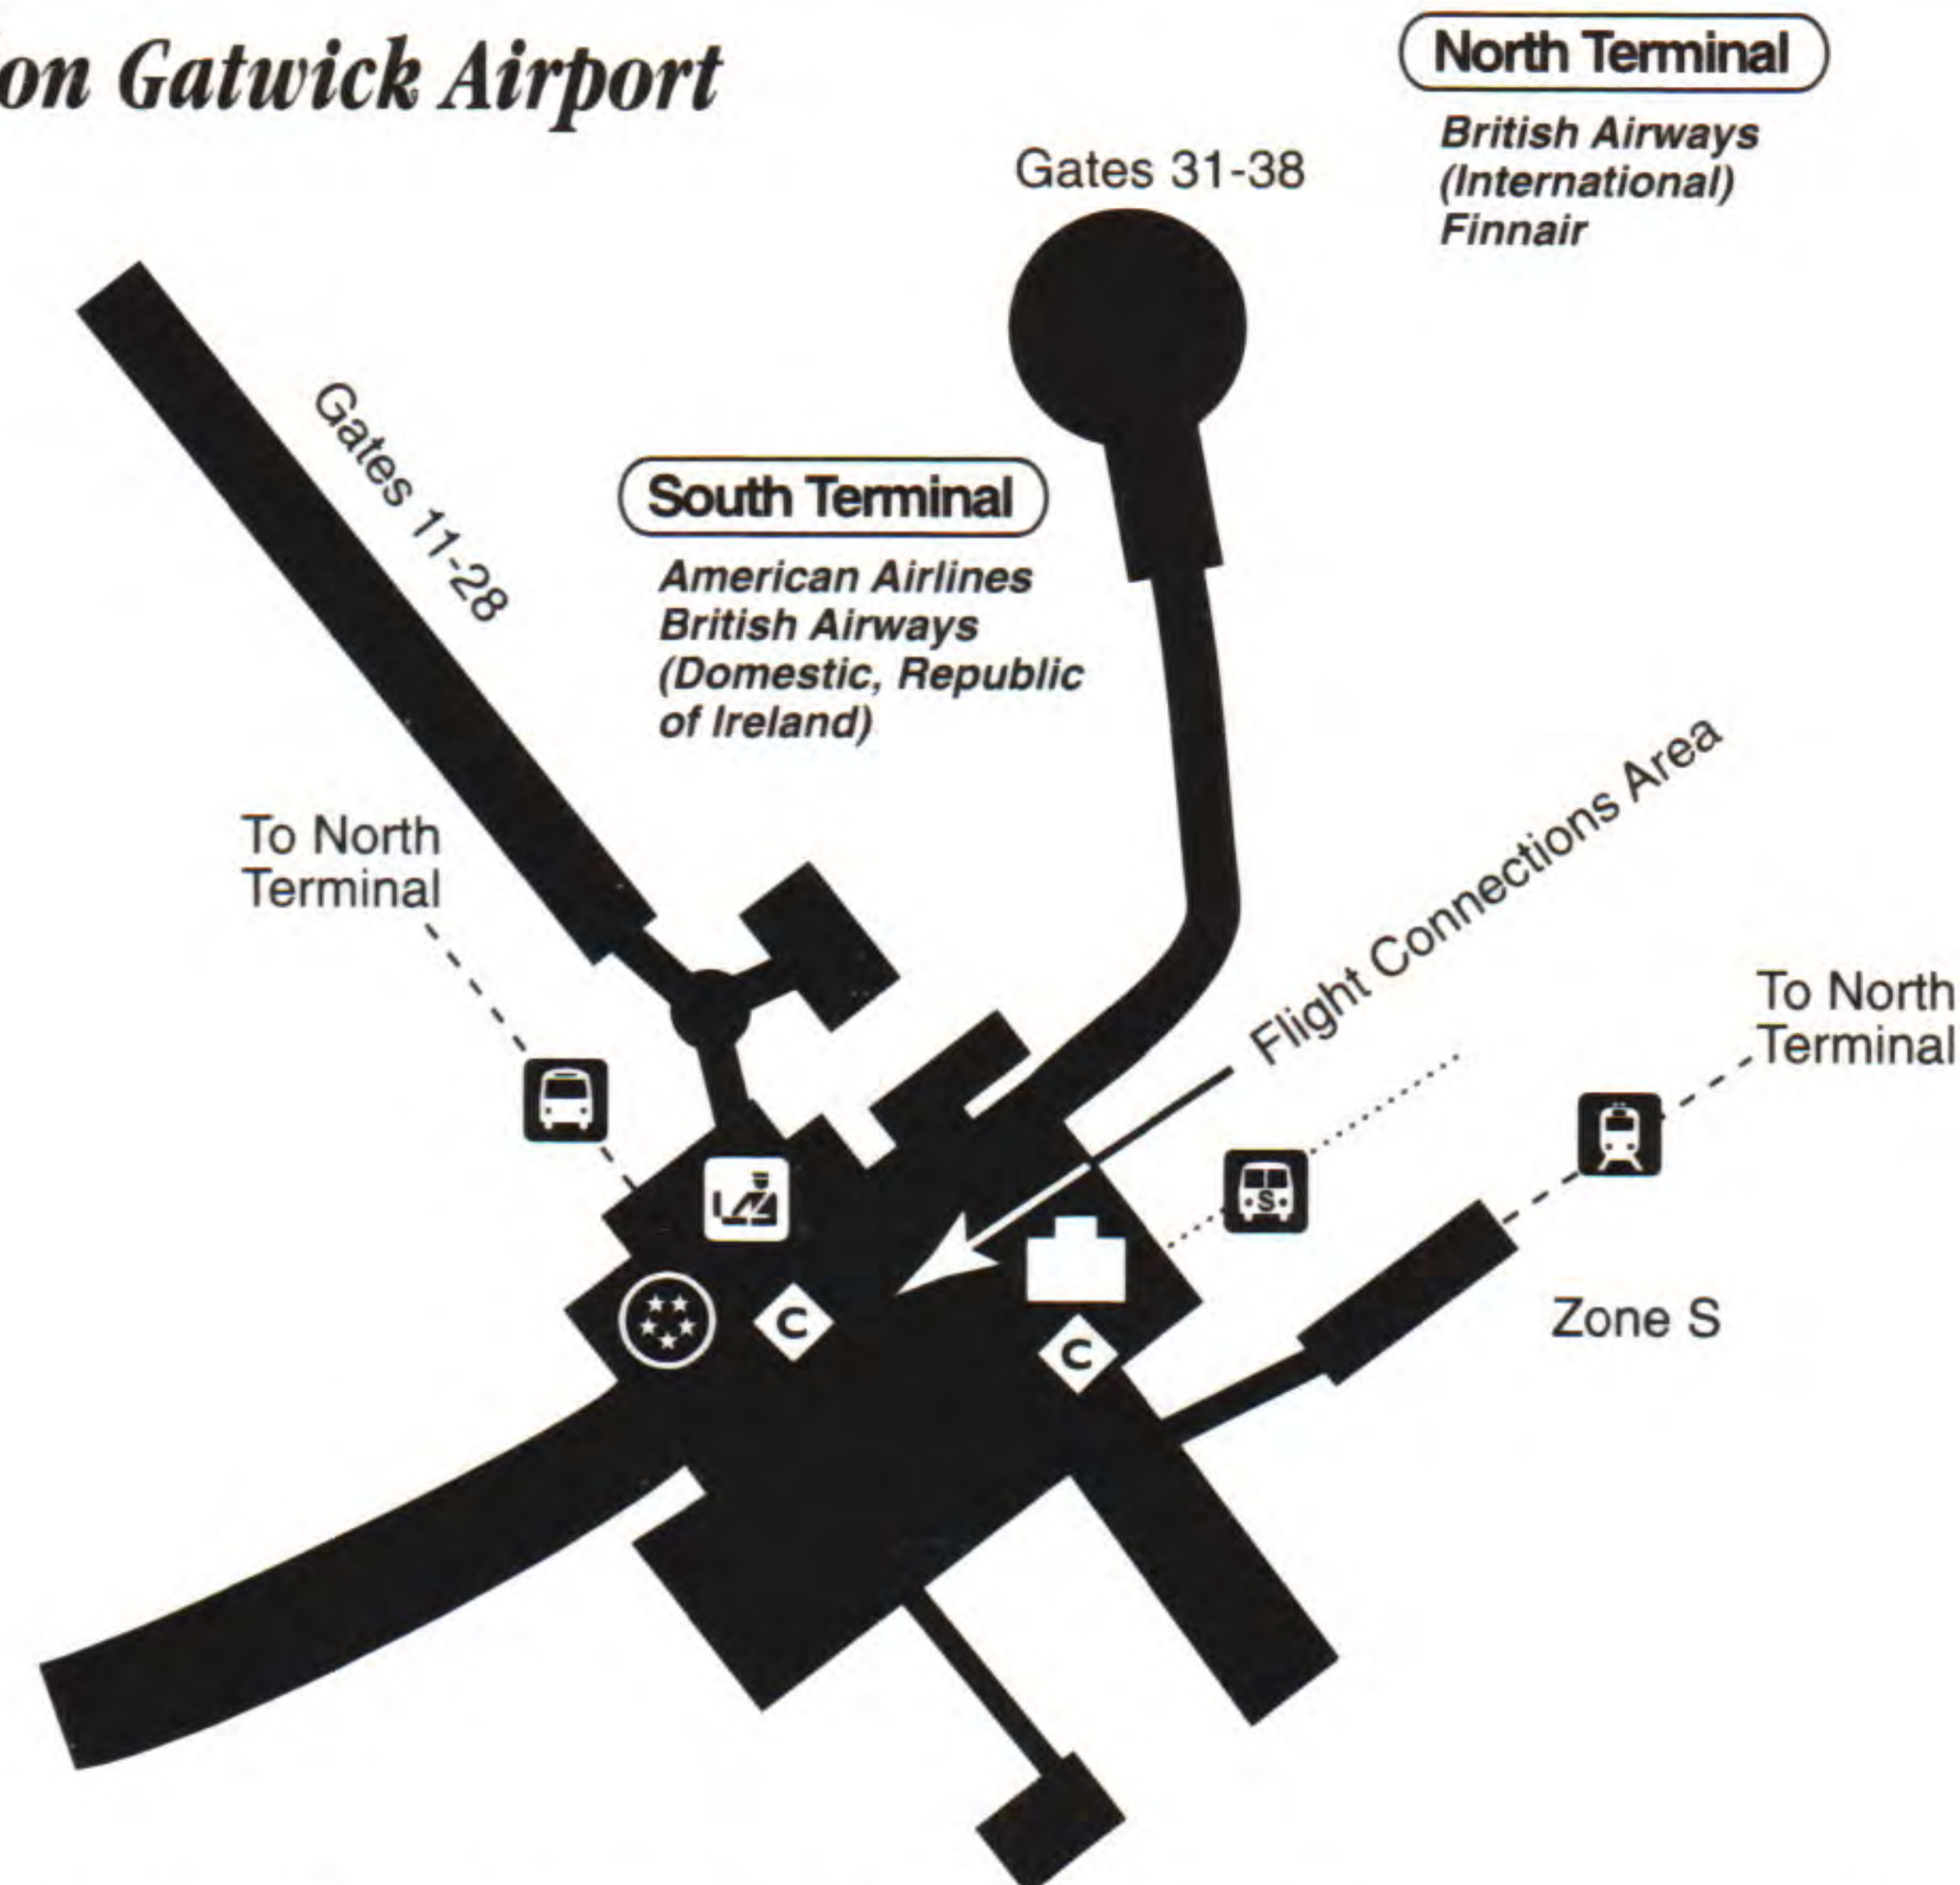

London Gatwick Airport

Nonstop destinations from London Gatwick Airport

Dallas/Fort Worth Helsinki* Raleigh/Durham St Louis

LGW

* Codeshare Service