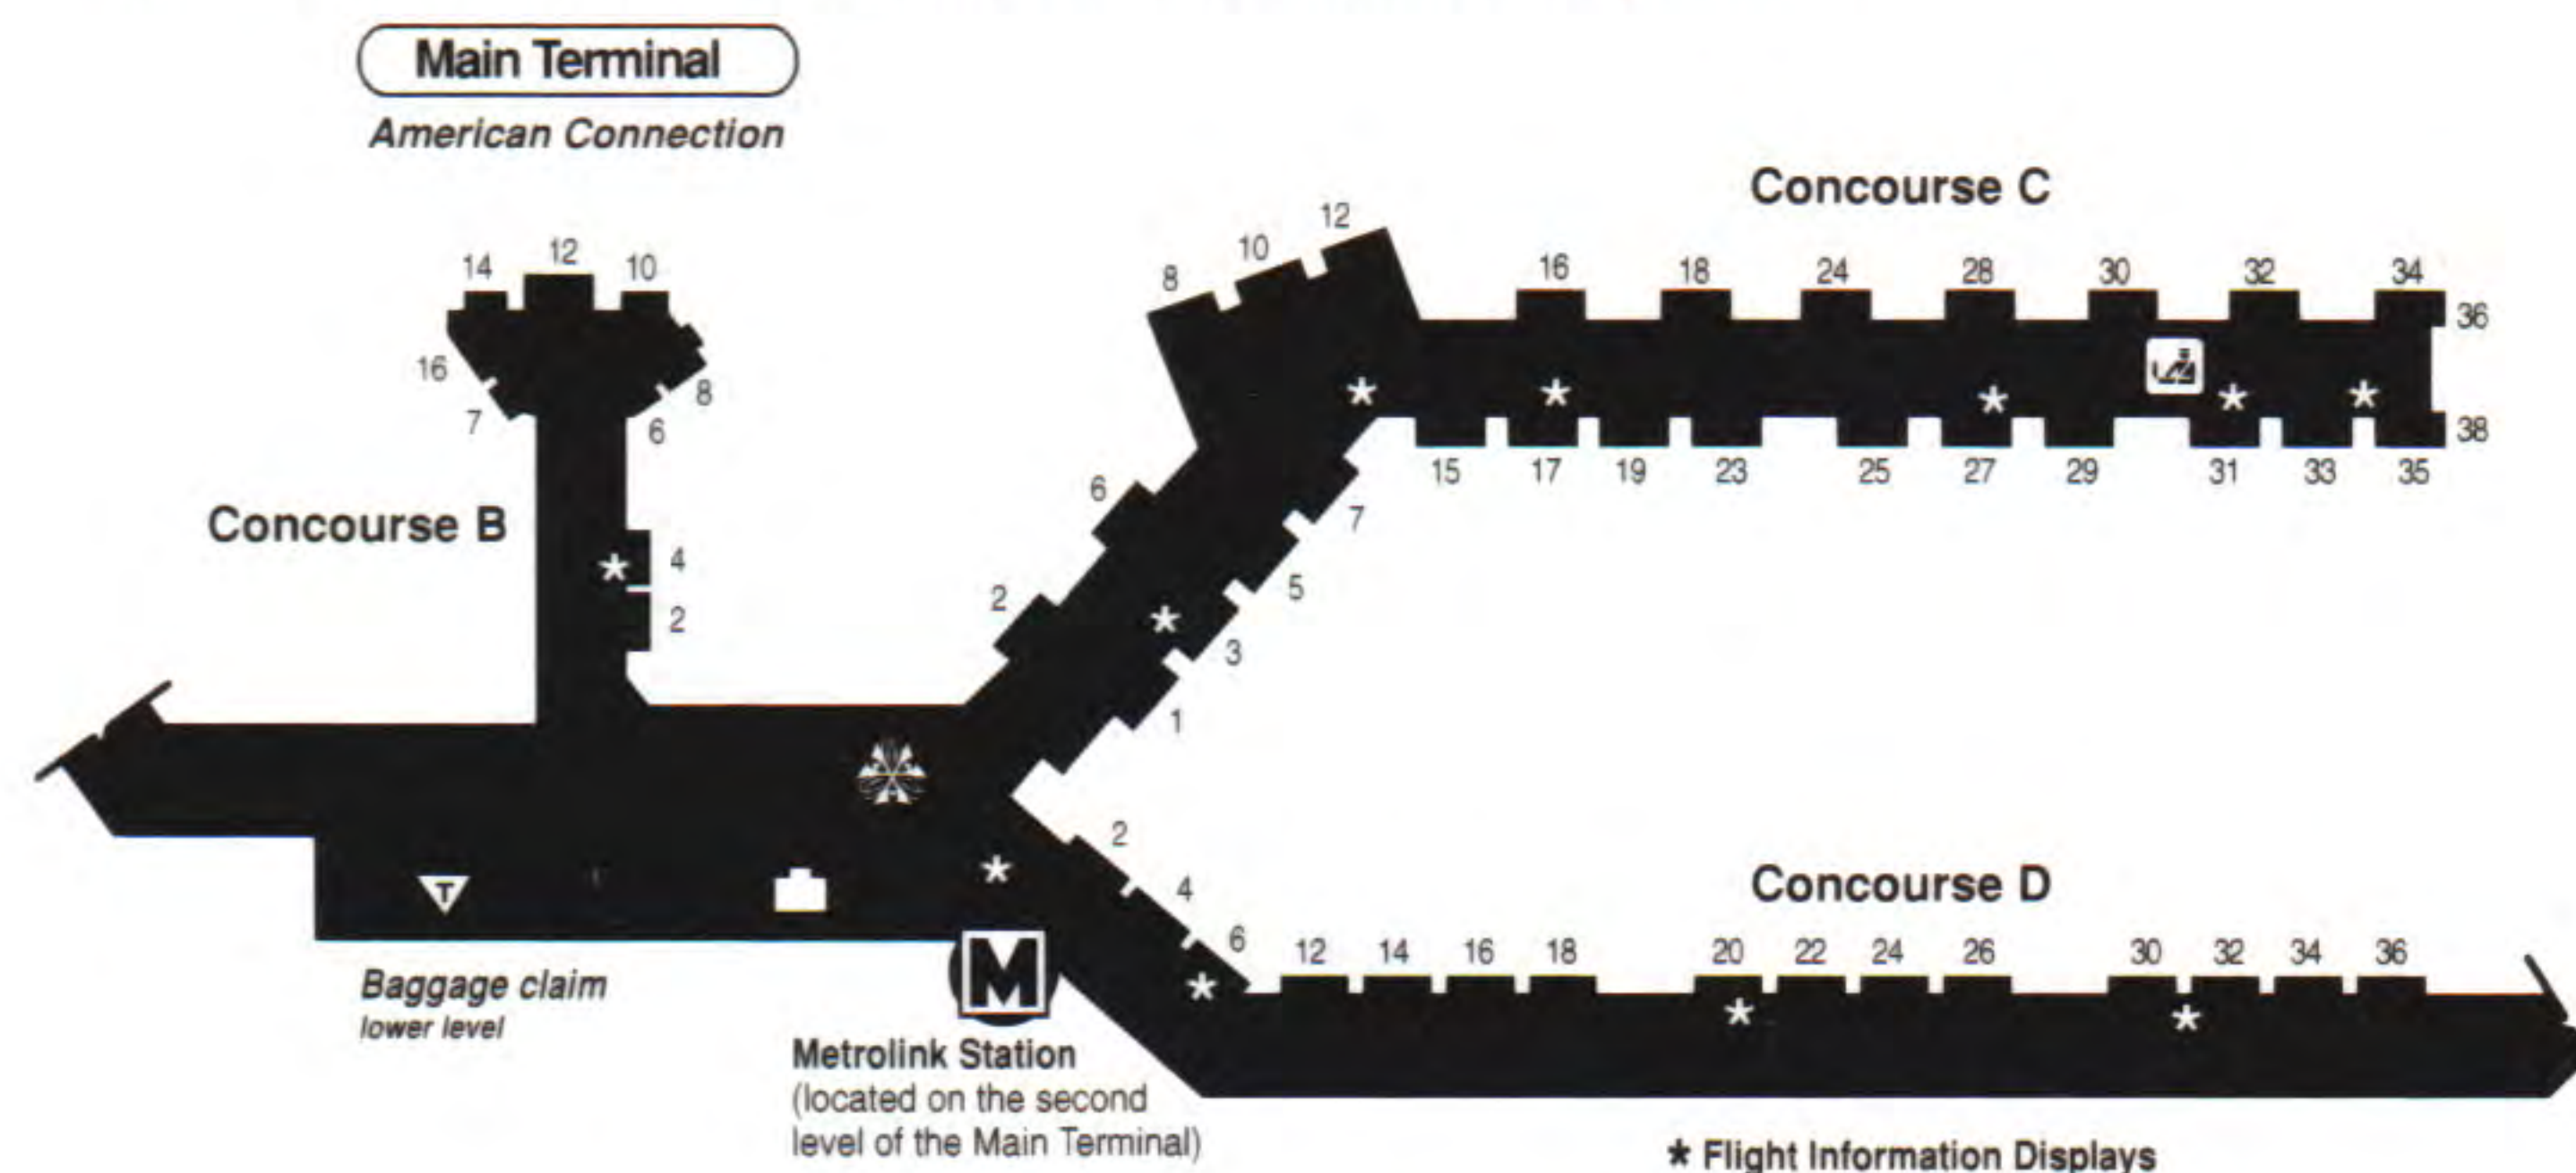

St. Louis / Lambert International Airport

Nonstop destinations from St. Louis / Lambert International Airport

Albuquerque	Fort Myers	Milwaukee	Rochester, MN*
Atlanta	Fort Wayne*	Minneapolis/St. Paul	San Antonio
Austin	Ft. Leonard Wood, MO*	Moline	Sacramento
Baltimore	Grand Rapids*	Montego Bay	San Diego
Bloomington	Hartford/Springfield	Nashville	San Francisco
Boston	Houston	Newark	San Jose, CA
Burlington, IA*	(Intercontinental)	New Orleans	San Juan
Cape Girardeau, MO*	Jackson, MS*	New York-JFK	Seattle
Cedar Rapids/Iowa City, IA	Jackson, TN*	New York-LGA	Shreveport
Champaign/Urbana, IL	Jacksonville, FL	Norfolk	Sioux City, IA*
Charlotte	Joplin, MO*	Northwest Arkansas	Sioux Falls, SD*
Chicago (O'Hare)	Kansas City, MO	Oklahoma City	South Bend*
Cincinnati	Kirkville, MO*	Omaha	Springfield/Branson, MO
Cleveland	Knoxville*	Ontario, CA	Springfield, IL*
Colorado Springs	Las Vegas	Orange County	Tampa
Columbia, MO*	Lexington, KY*	Orlando	Toronto
Columbus, OH	Lincoln, NE*	Owensboro, KY*	Tulsa
Dallas/Fort Worth	Little Rock	Paducah*	Vancouver
Dayton OH	London, Gatwick	Peoria*	Washington D.C. (Dulles)
Decatur, IL*	Los Angeles	Philadelphia	Washington D.C. (Reagan International)
Denver	Louisville	Phoenix	Waterloo, IA*
Des Moines	Madison	Pittsburgh	Wichita, KS
Detroit	Marion, IL*	Portland, OR	
Evansville, IN*	Maui	Quincy, IL*	
Fort Lauderdale	Memphis	Raleigh/Durham	
	Miami	Richmond	

* Codeshare Service