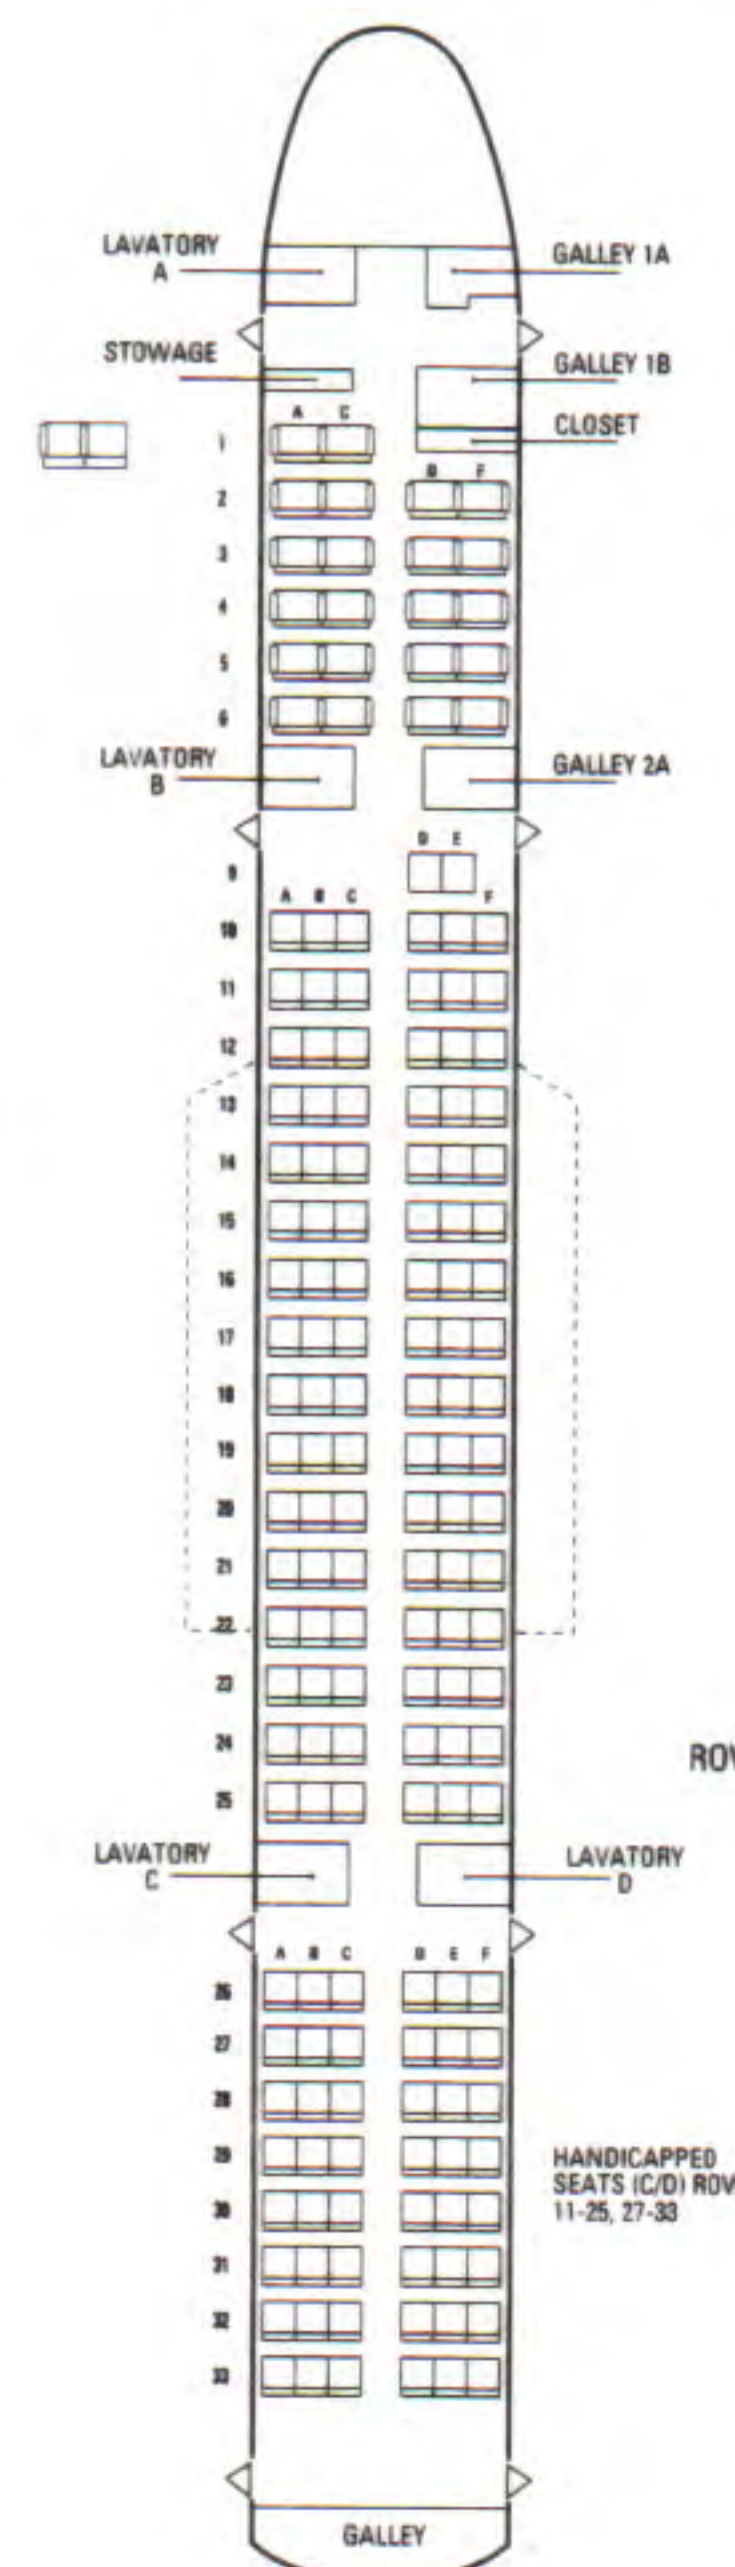

757-200
DOMESTIC
First Class Rows 1-6
Main Cabin Rows 7-34

HANDICAPPED SEATS:
ROWS 11-16: SEATS B/C/G/H
ROW 17: SEATS B/H
ROWS 21, 23, 25-33, 35: SEATS B/C/G/H

HANDICAPPED SEATS (0/0) ROWS 11-25, 27-33