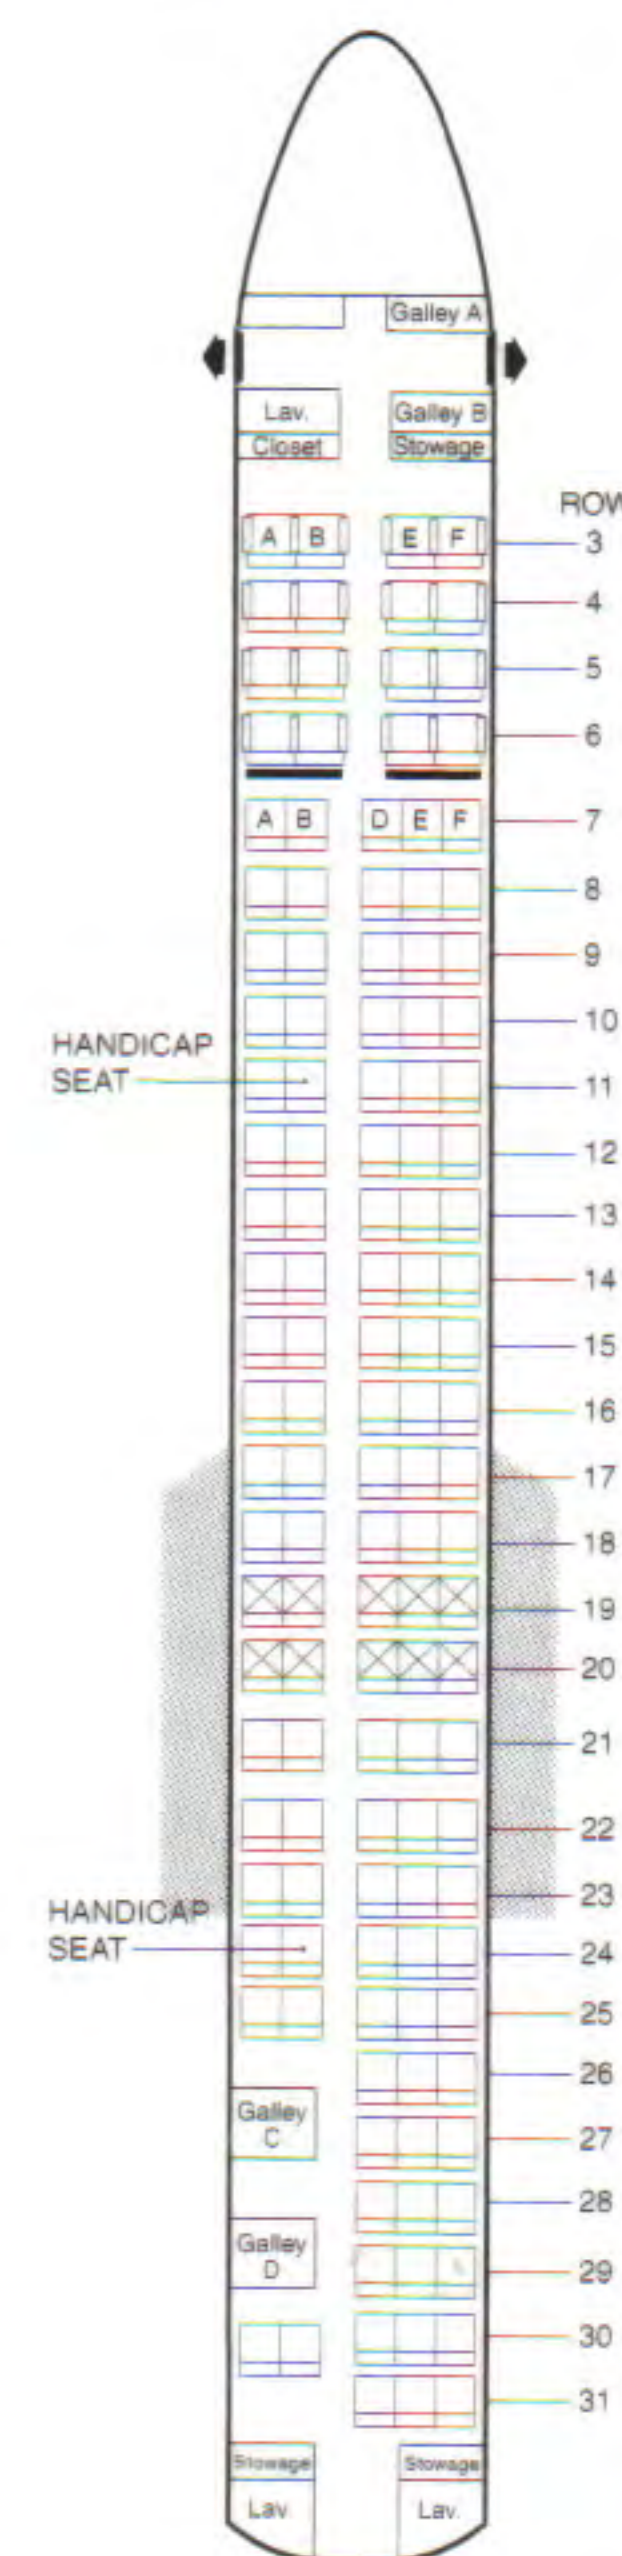

MD-83

First Class Rows 3-6
Main Cabin Rows 7-33

☒ No Recline