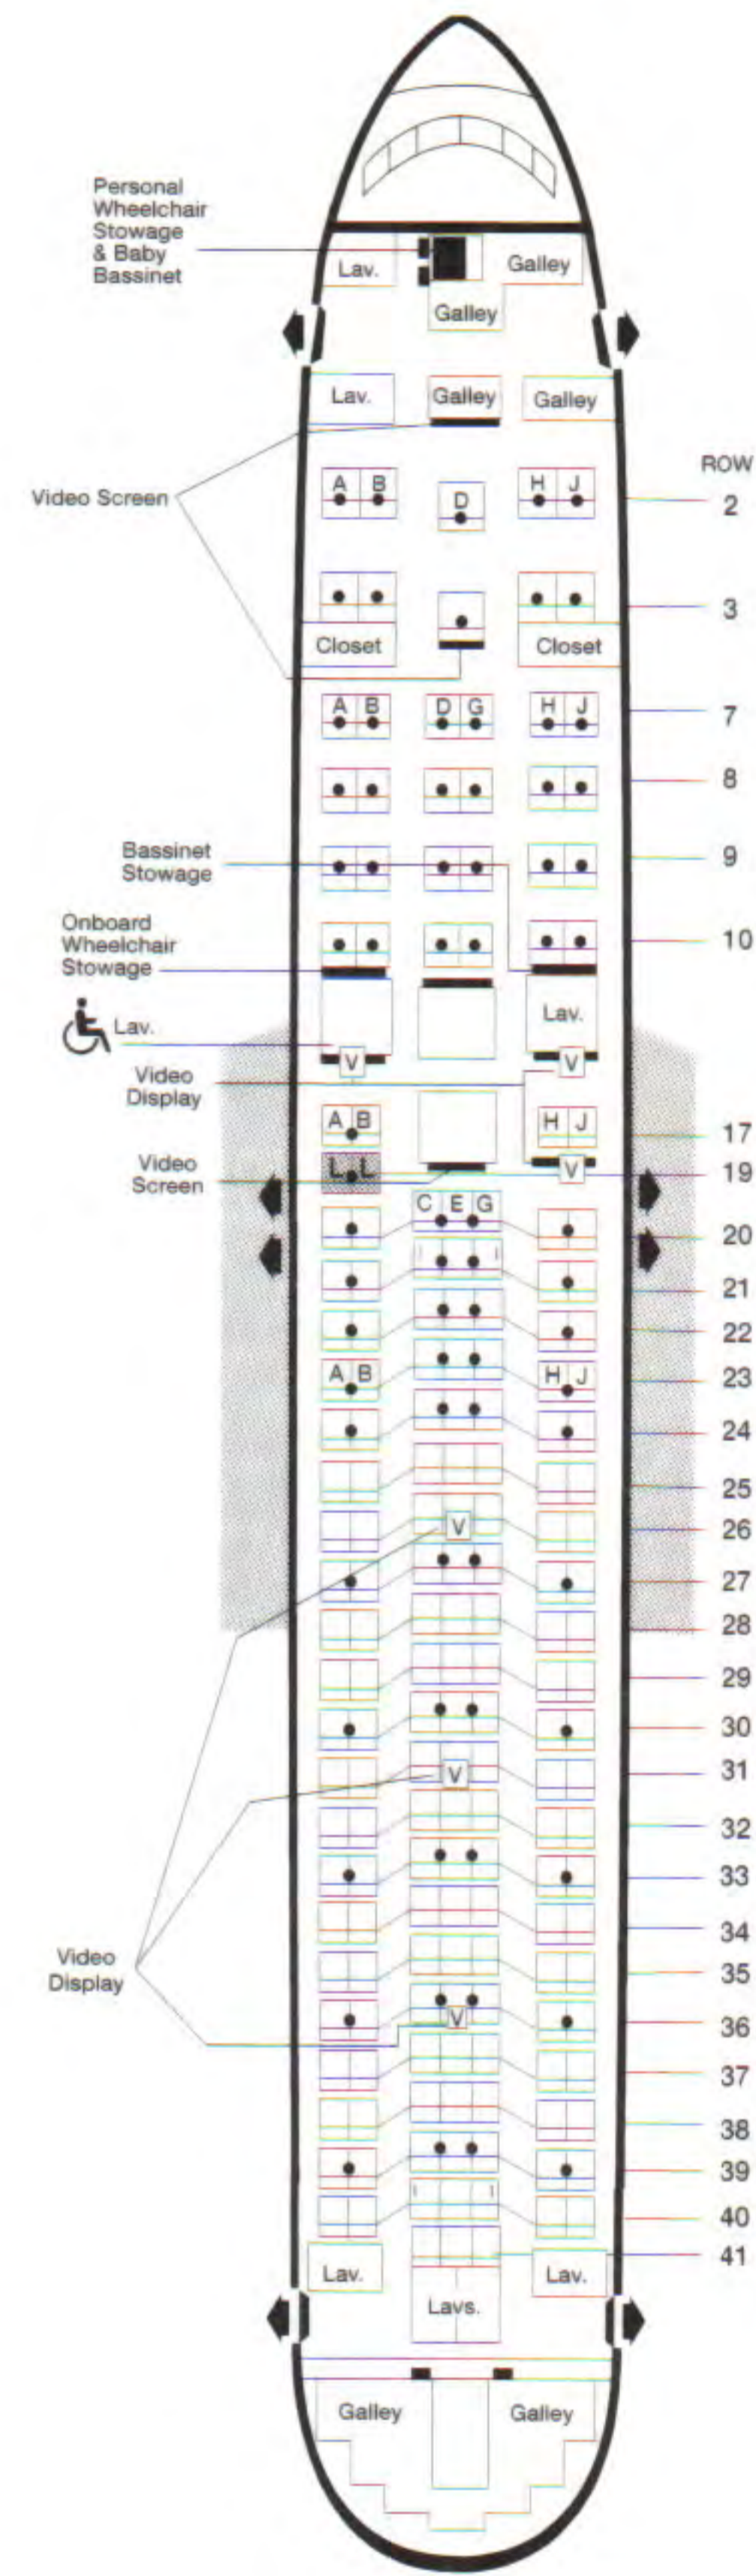

767-300

INTERNATIONAL
First Class Rows 2-3
Business Class Rows 7-10
Main Cabin Rows 17-41

Baby Changing Tables Available In All Lavs.