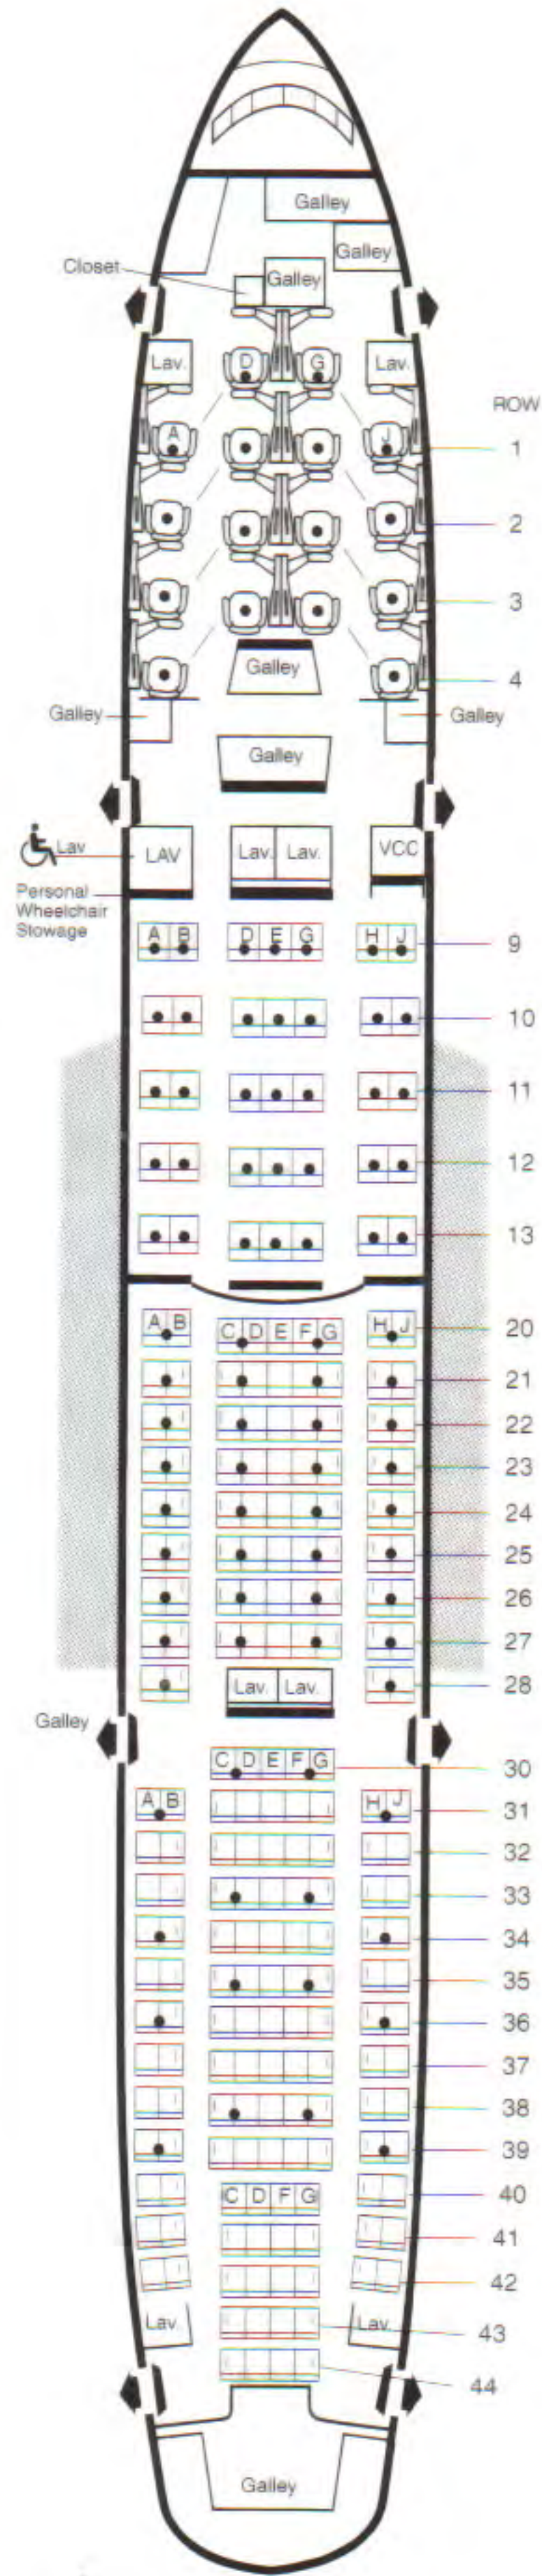

American Eagle

777-200
INTERNATIONAL/TRANSATLANTIC
First Class Rows 1-4
Business Class Rows 9-13
Main Cabin Rows 20-44

Baby Changing Tables Available In All Lavs.
All Seats Equipped With Personal Video Monitors.