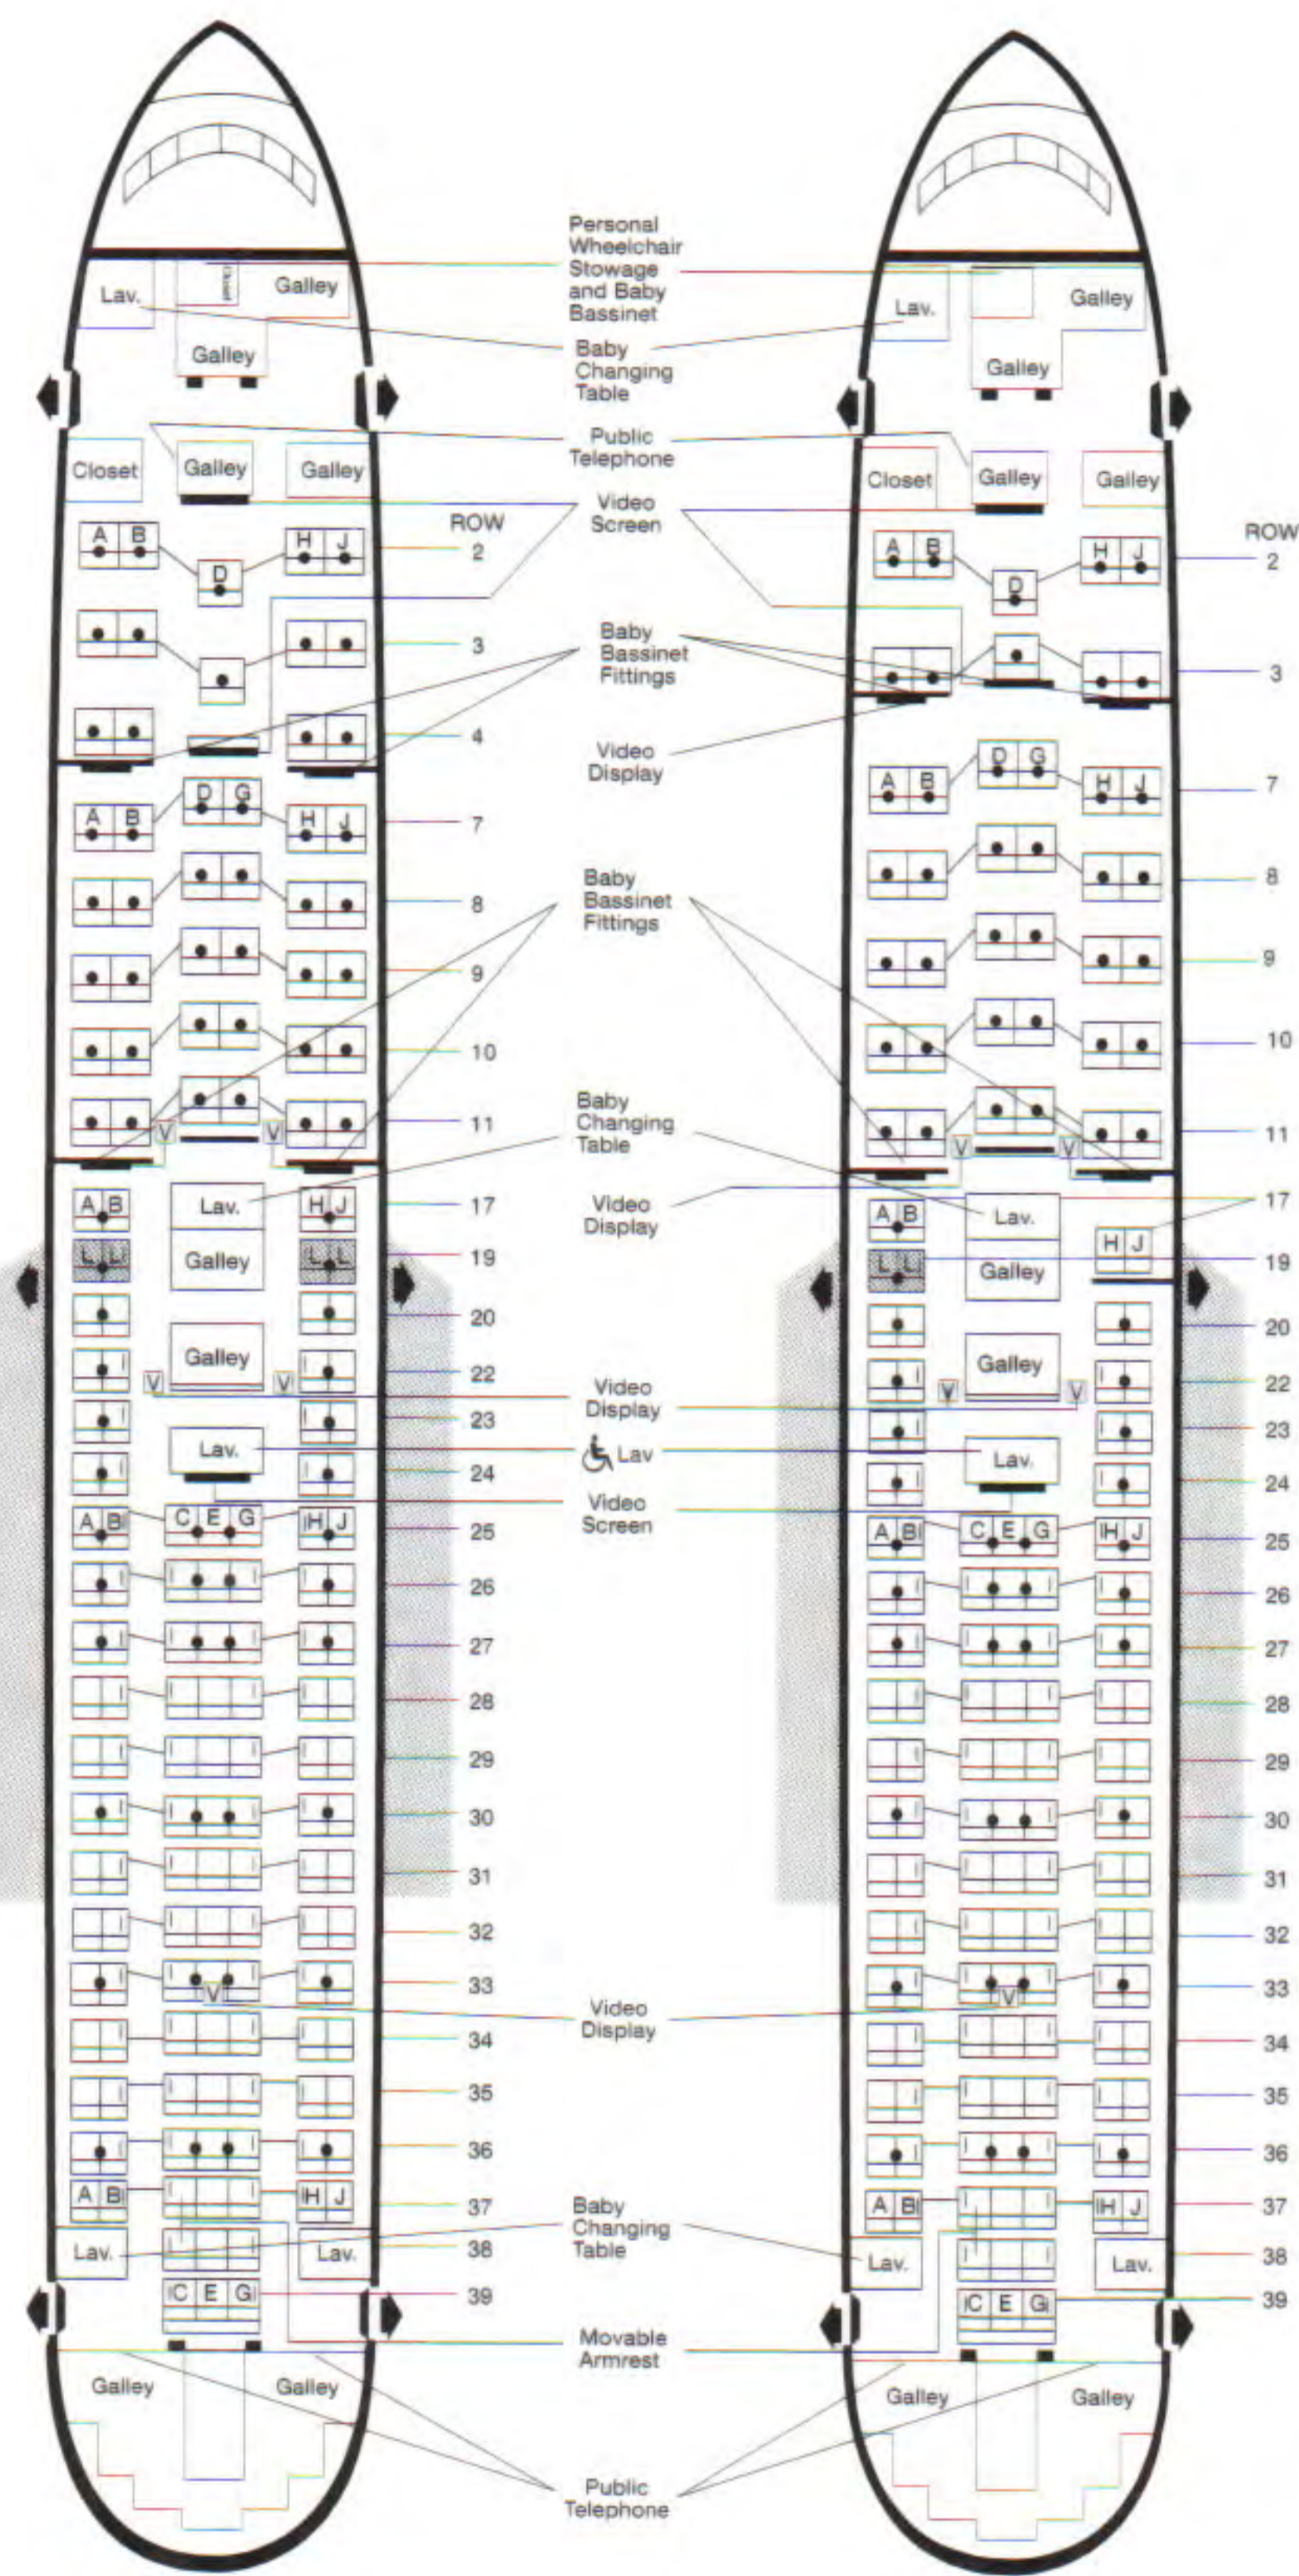

767-200

DOMESTIC
First Class Rows 2-4
Business Class Rows 7-11
Main Cabin Rows 17-39

Telephones are available at each seat/seat group.