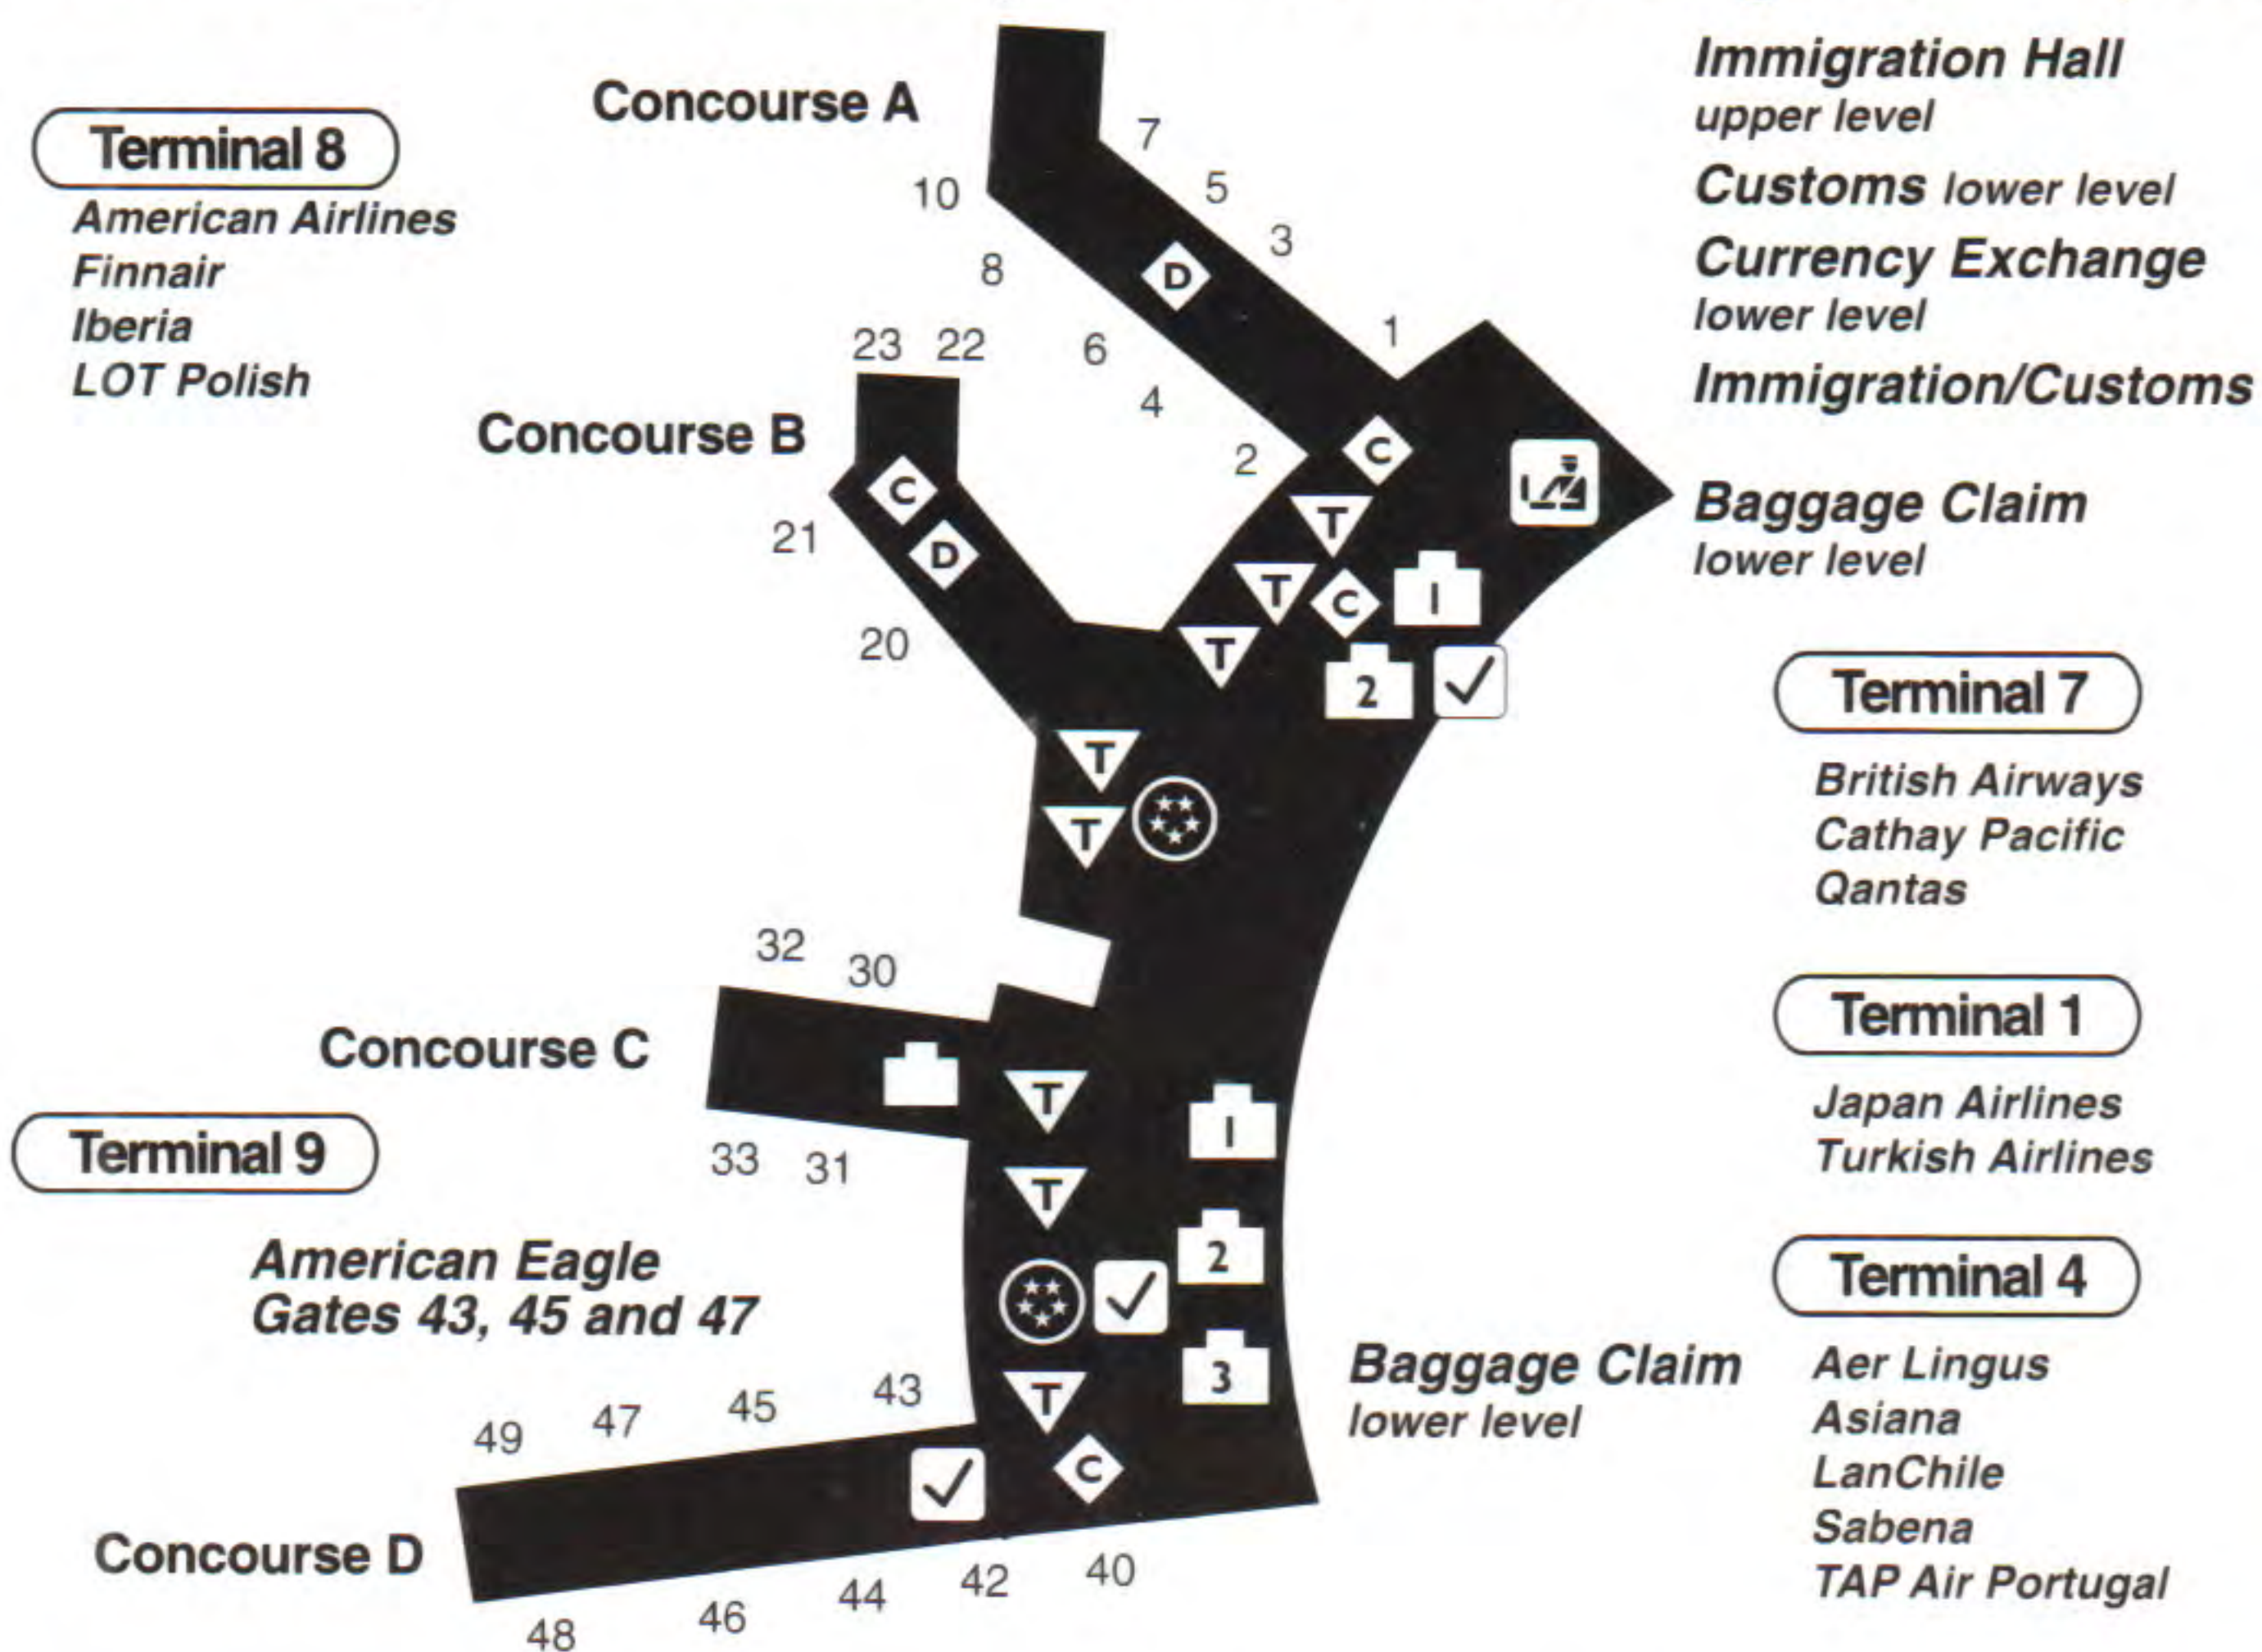

New York / John F. Kennedy International Airport JFK

For transfers between American Airlines and British Airways, a transfer bus operates between Terminal 7 and Terminal 9. This bus can be accessed at Terminal 9, Gate 40 and on the lower level of Terminal 7.

Nonstop destinations from John F. Kennedy International Airport

Albany, NY	Dallas/Fort Worth	Paris (Charles de Gaulle)	San Jose, CA
Aruba	Dublin, Ireland*	Philadelphia	San Juan
Baltimore	Geneva*	Pittsburgh	Santiago, Chile*
Barbados	Hartford/Springfield	Port-au-Prince	Santo Domingo
Barcelona*	Helsinki*	Providence	Sao Paulo
Bermuda	Kingston	Puerto Plata	Seattle
Boston	Lisbon*	Raleigh/Durham	Shannon, Ireland*
Brussels*	London (Heathrow)	Rio de Janeiro	Tokyo (Narita)*
Buenos Aires	Los Angeles	St. Louis	Vancouver
Buffalo	Madrid*	St. Maarten	Warsaw*
Caracas	Miami	St. Thomas	Washington, D.C. (Reagan National)
Chicago	Montego Bay	San Diego	Worcester, MA
Columbus, OH	Montreal	San Francisco	Zurich

* Codeshare Service