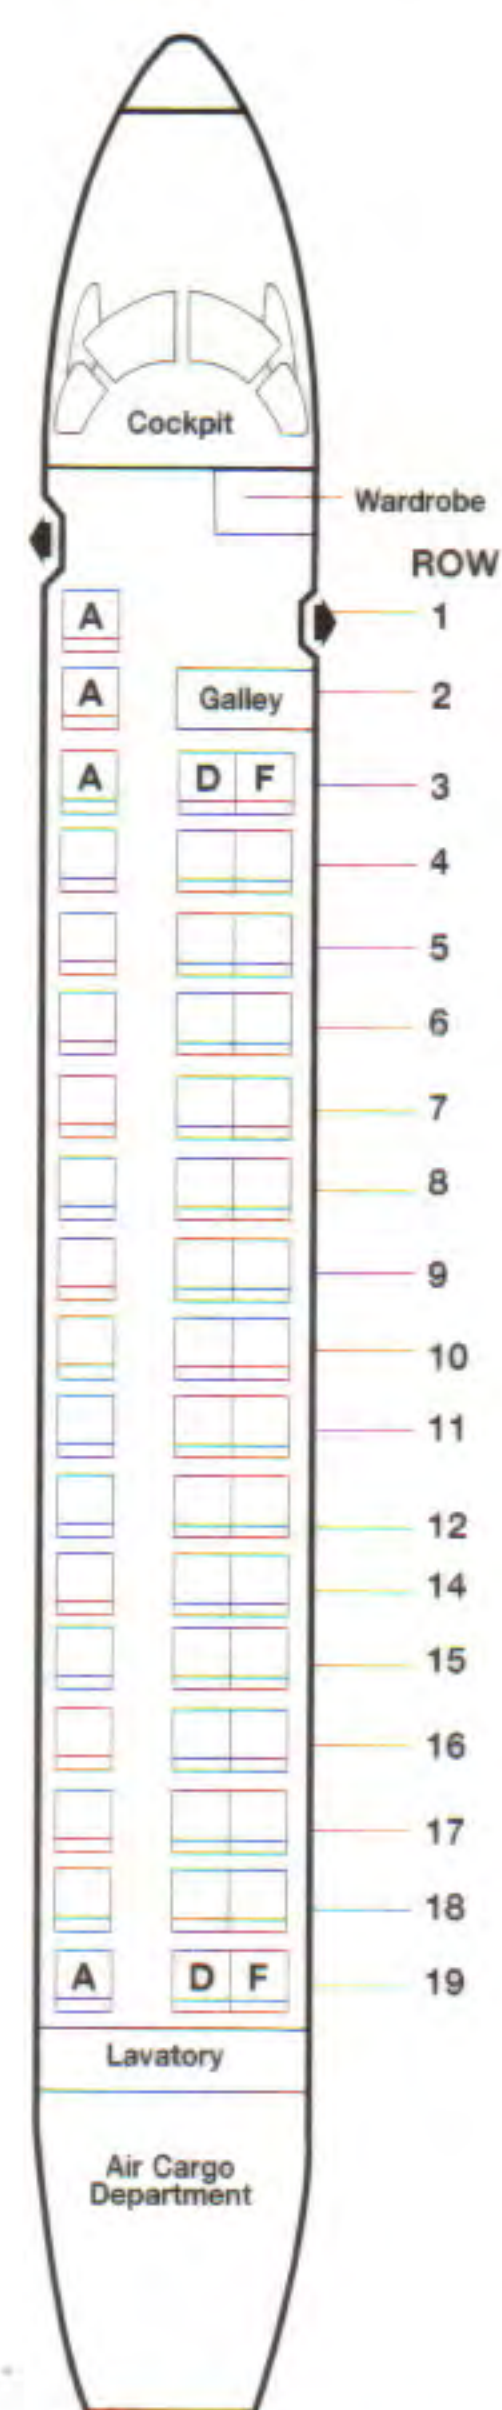

Embraer ERJ-145

Seats: 50

Aircraft operated by Trans States
Also operated by Chautauqua