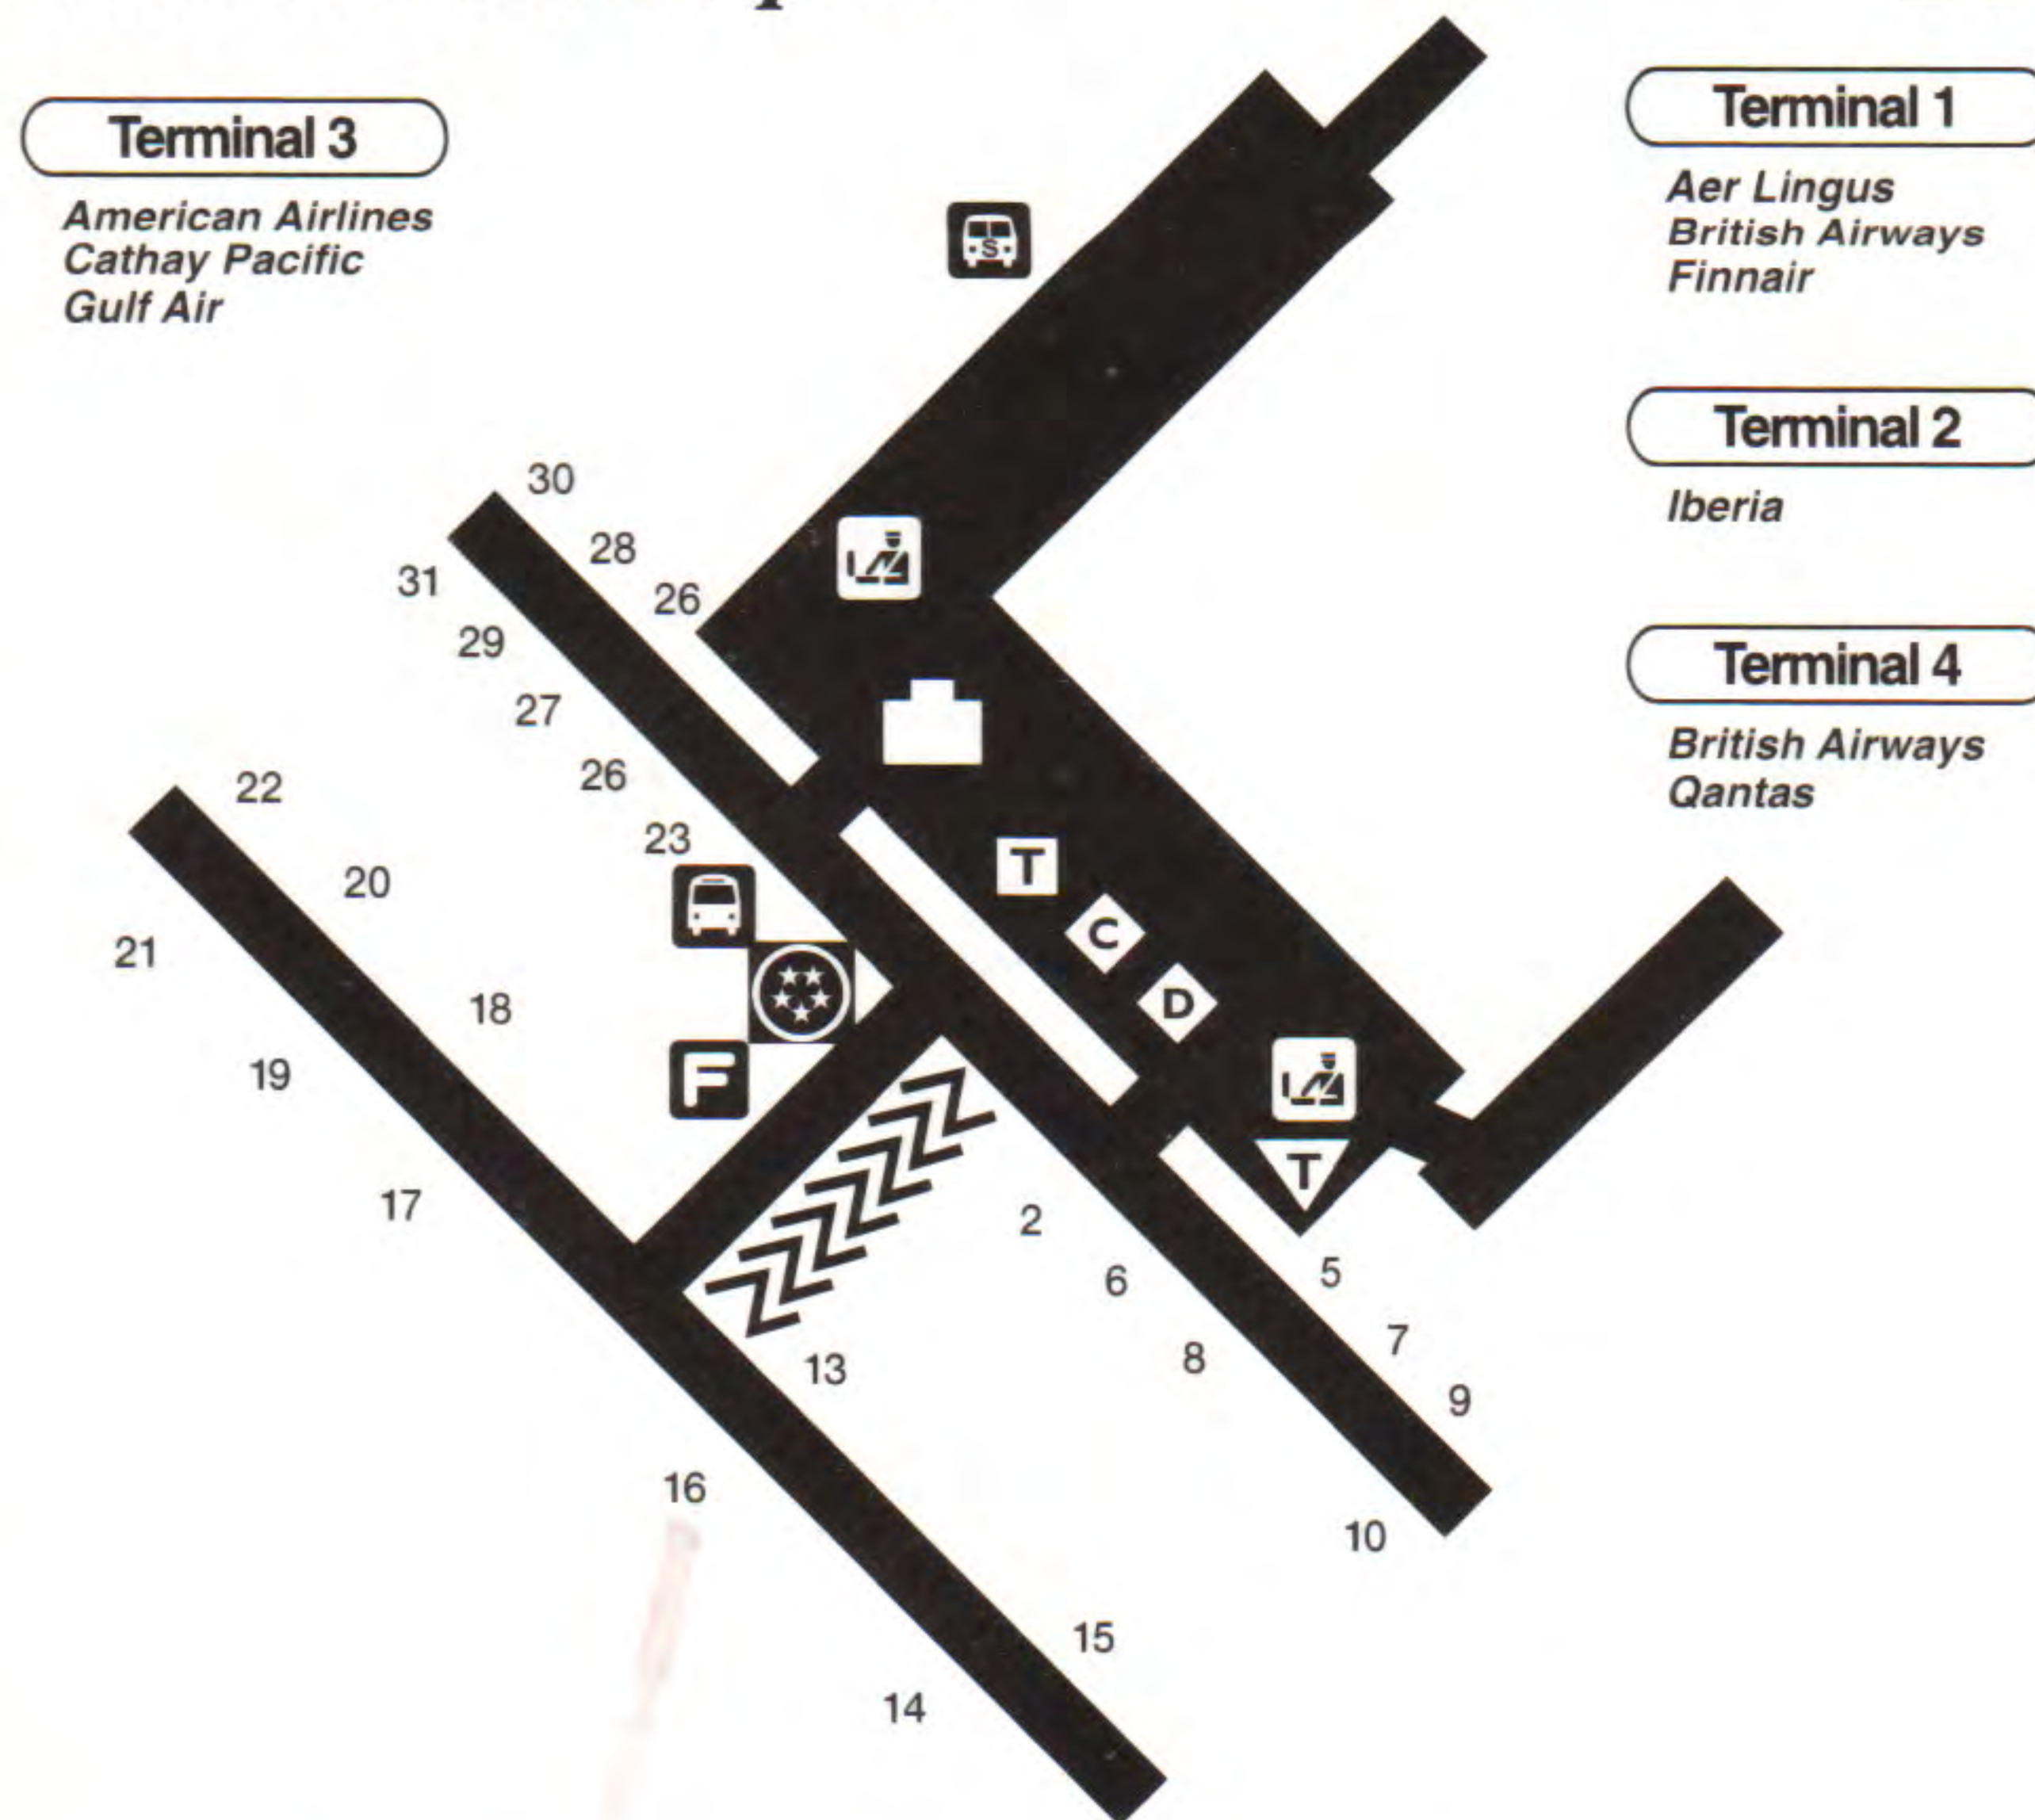

London Heathrow Airport

LHR

Nonstop destinations from London Heathrow Airport

Abu Dhabi*   Chicago   Los Angeles   Newark
Bahrain*   Doha*   Miami   New York (JFK)
Boston   Helsinki*   Muscat*

* Codeshare Service