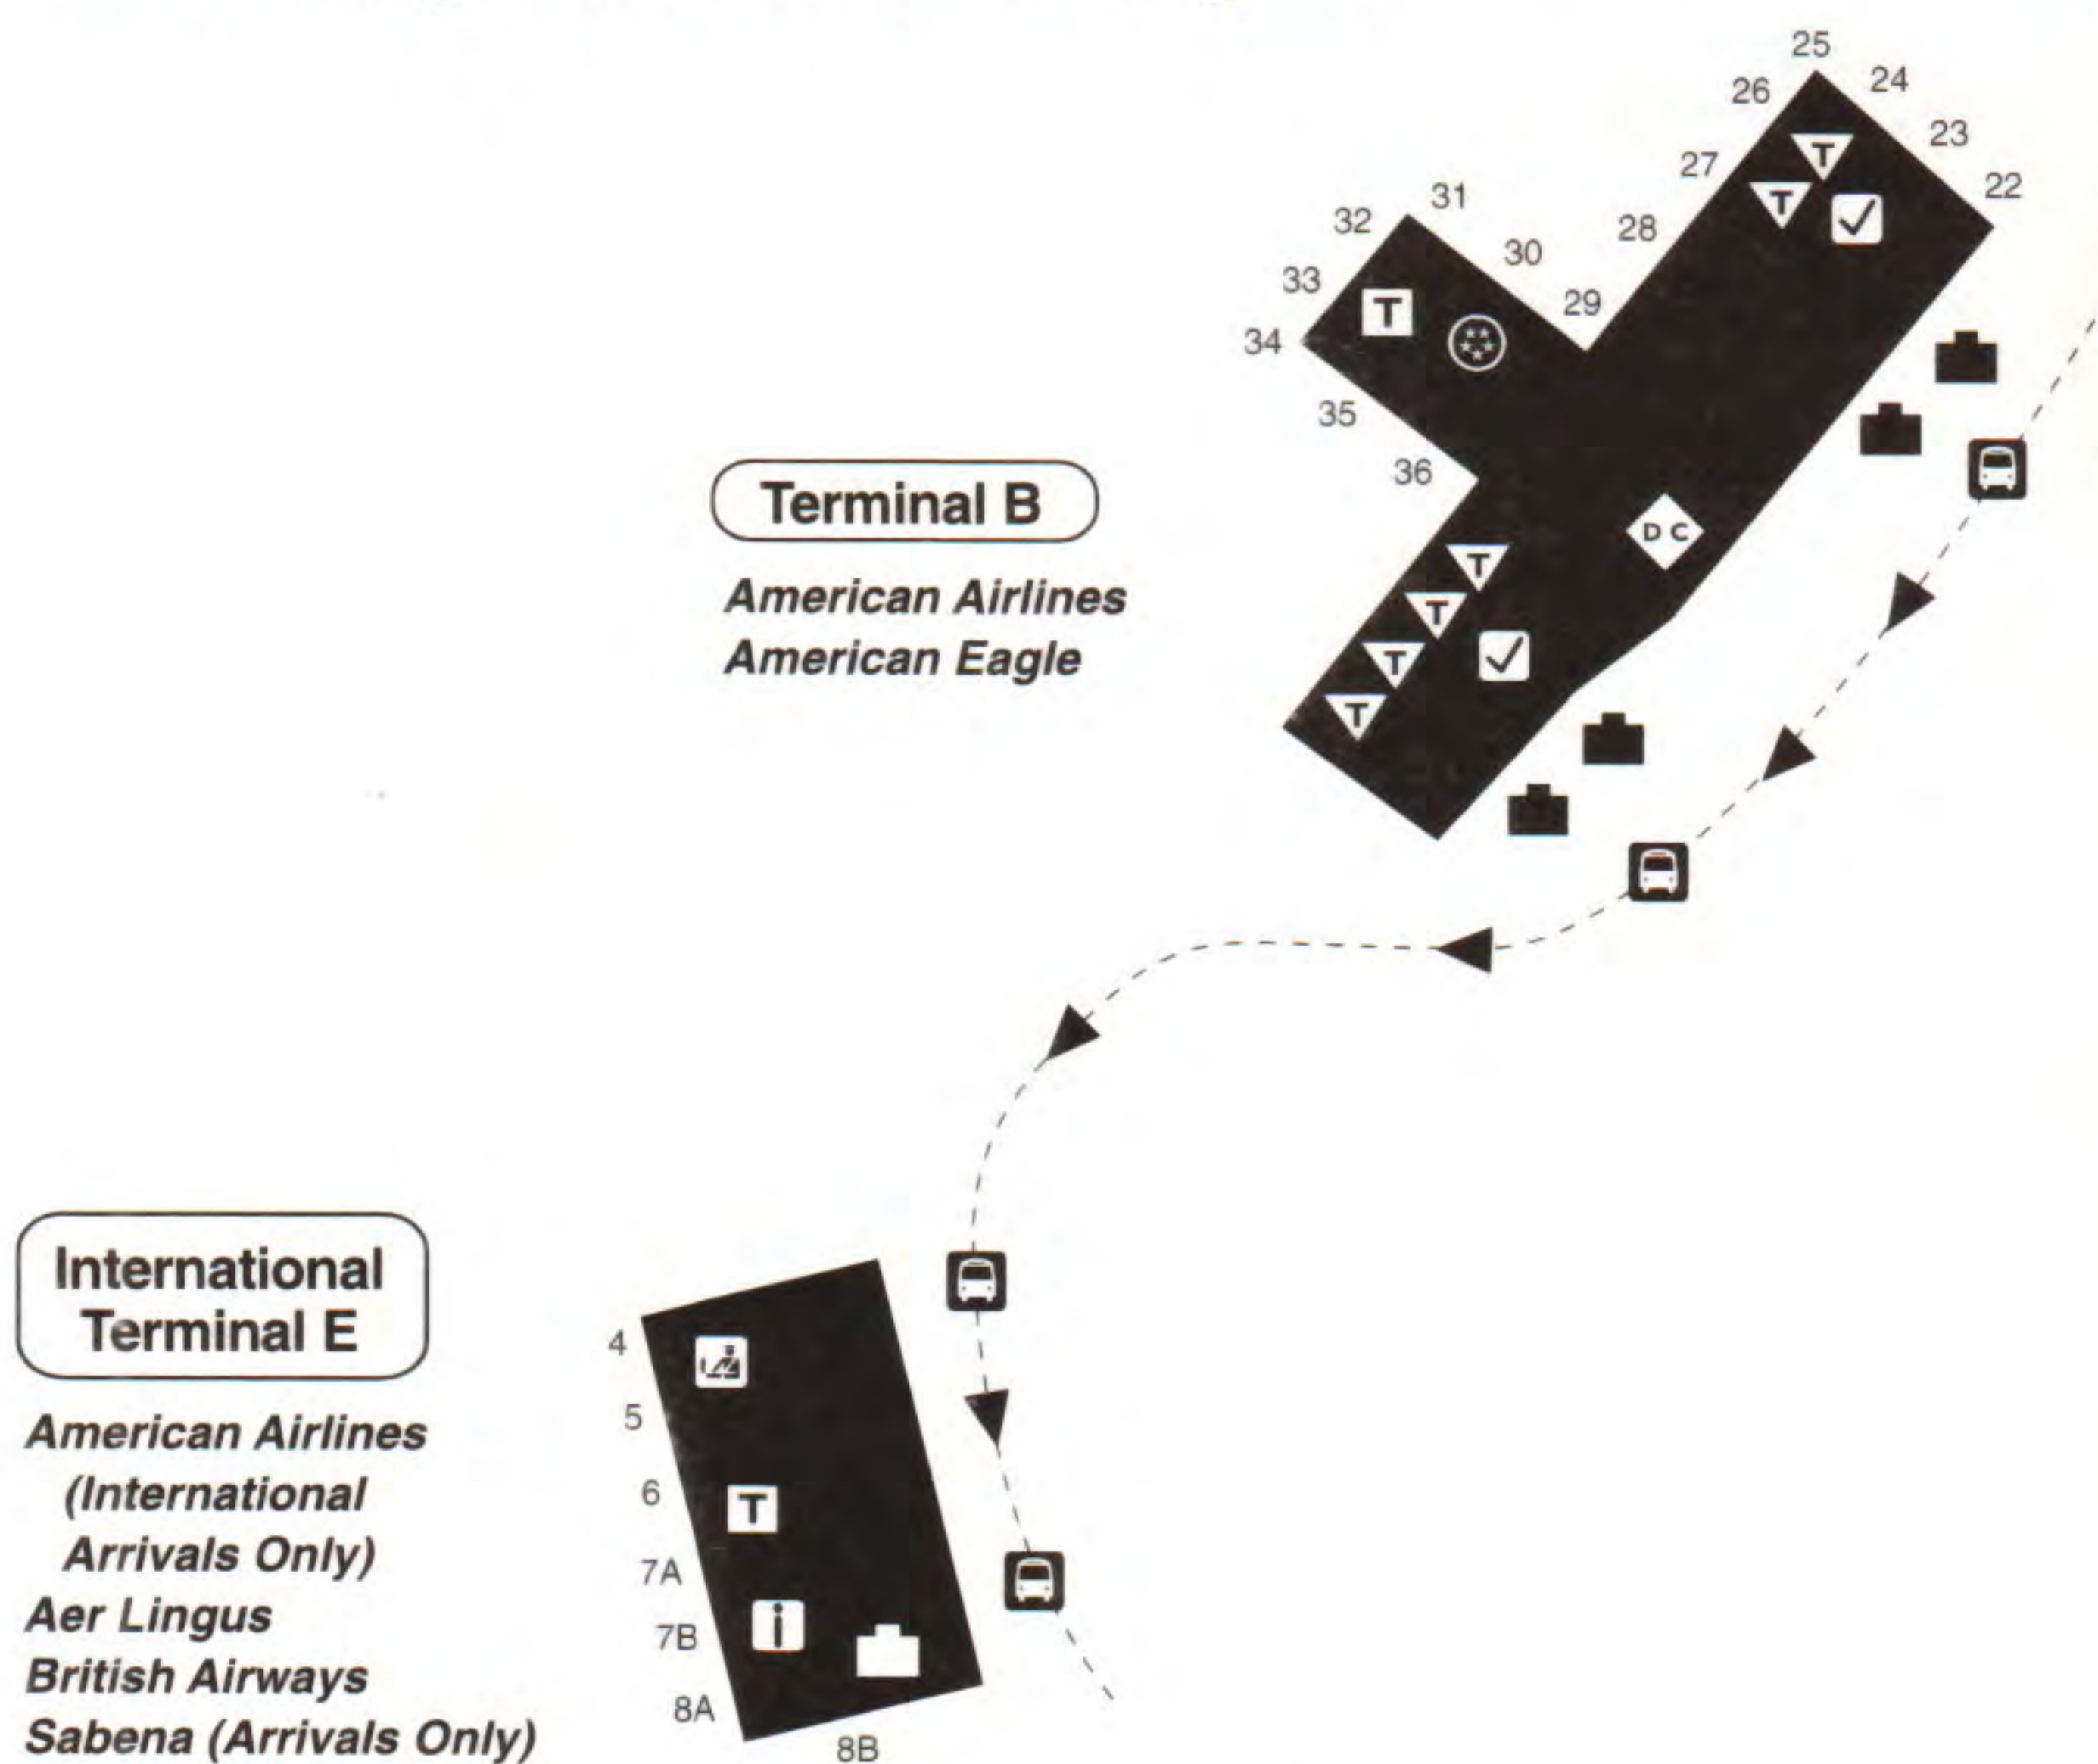

LEGEND

TICKETING	DUTY FREE/CURRENCY EXCHANGE
BAGGAGE	TRANSFER BUS
TRANSFER DESK	FLAGSHIP LOUNGE
SPEEDLINK BUS at LHR and LGW	MOVING WALKWAY
ADMIRALS CLUB	IMMIGRATION/CUSTOMS
TRAAIN at DFW	AIRPORT TRAIN/ATS at ORD
CUSTOMER SERVICE	ONESTOP SELF-SERVICE MACHINES
EXECUTIVE CENTER	

Boston Logan International Airport

BOS

Nonstop destinations from Boston Logan International Airport

Albany, NY	Islip	Philadelphia	San Jose, CA
Aruba	London (Heathrow)	Pittsburgh, PA	San Juan
Baltimore	Los Angeles	Portland	Seattle
Bangor	Miami	Quebec City	Shannon, Ireland*
Bermuda†	Nashville	Raleigh/Durham	Toronto
Chicago	New York (JFK)	Richmond	Washington D.C. (Reagan National)
Columbus, OH*	Newark	St. Louis	West Palm Beach*
Dallas/Fort Worth	Norfolk	St. Thomas†	White Plains
Fort Lauderdale/Hollywood	Orlando	San Diego	
	Paris (Charles de Gaulle)	San Francisco	

* Codeshare Service † Seasonal Service