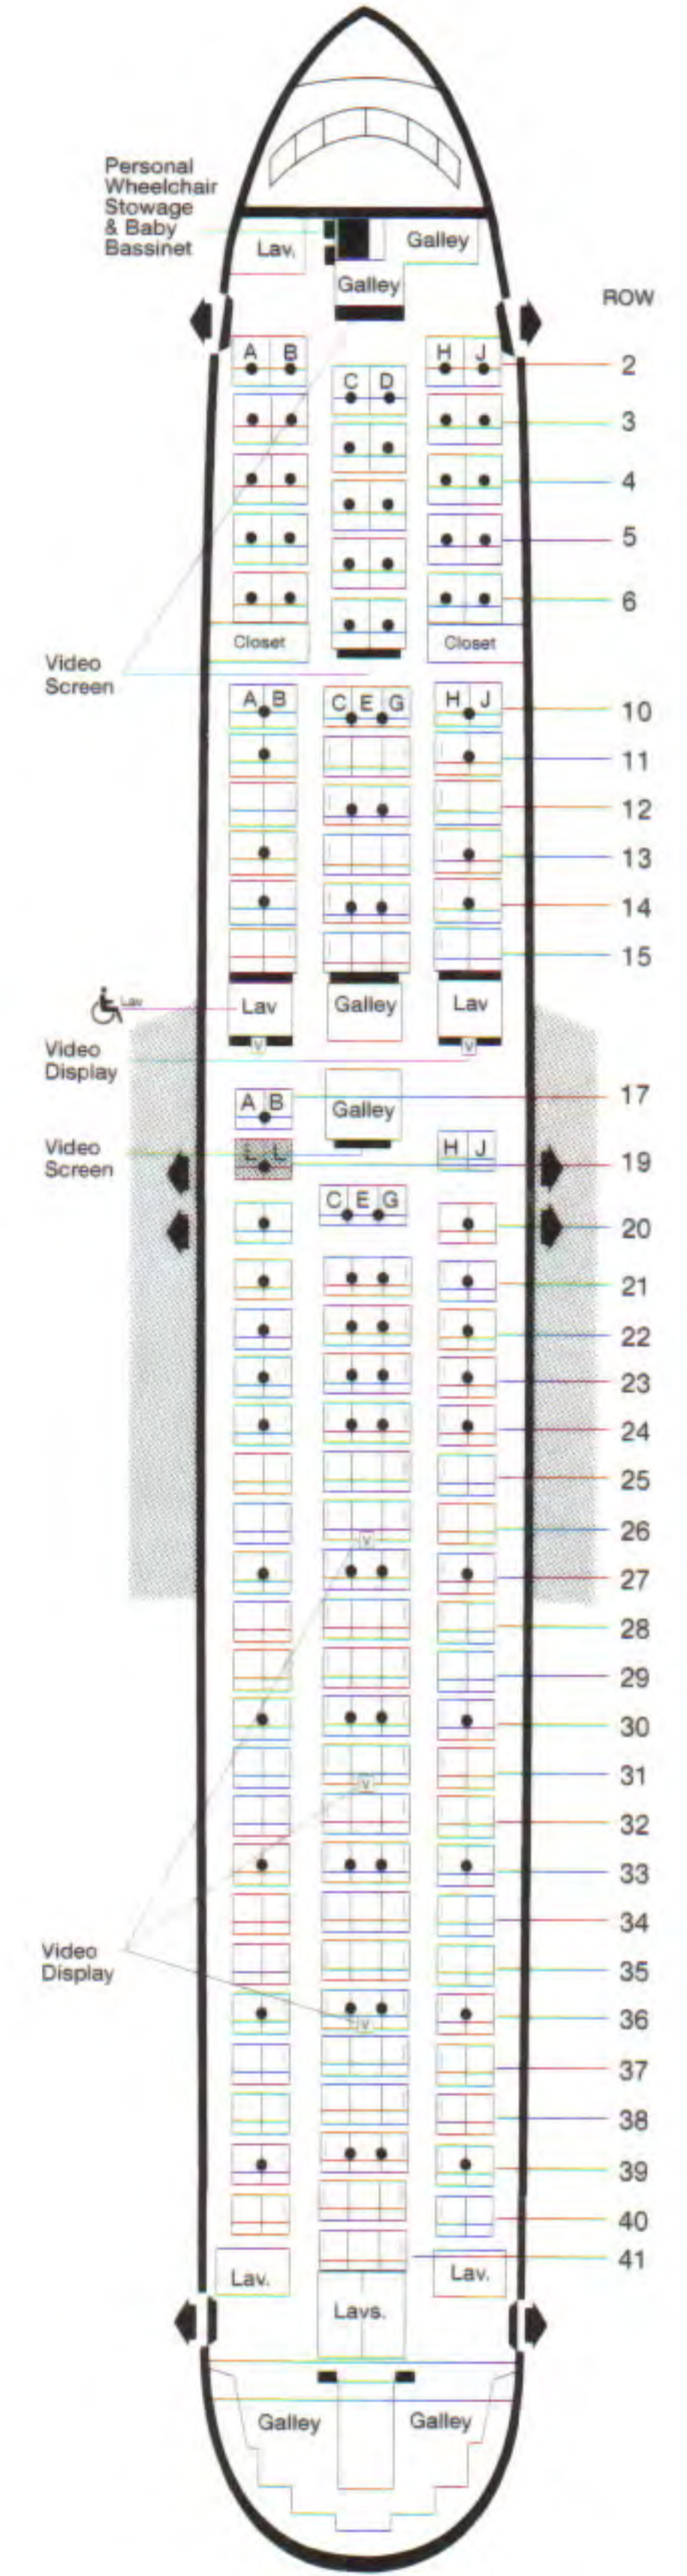

767-300

HAWAII
First Class Rows 2-6
Main Cabin Rows 10-41

Baby Changing Tables Available In All Lavs.

■ Limited Pitch   L Limited Recline   ⊗ No Recline   □ Moveable Armrests   ● Power Port Location

More than 90% of our fleet is power port equipped; however, we cannot guarantee availability on every aircraft.

■ Limited Pitch   L Limited Recline   ⊗ No Recline   □ Moveable Armrests   ● Power Port Location

More than 90% of our fleet is power port equipped; however, we cannot guarantee availability on every aircraft.