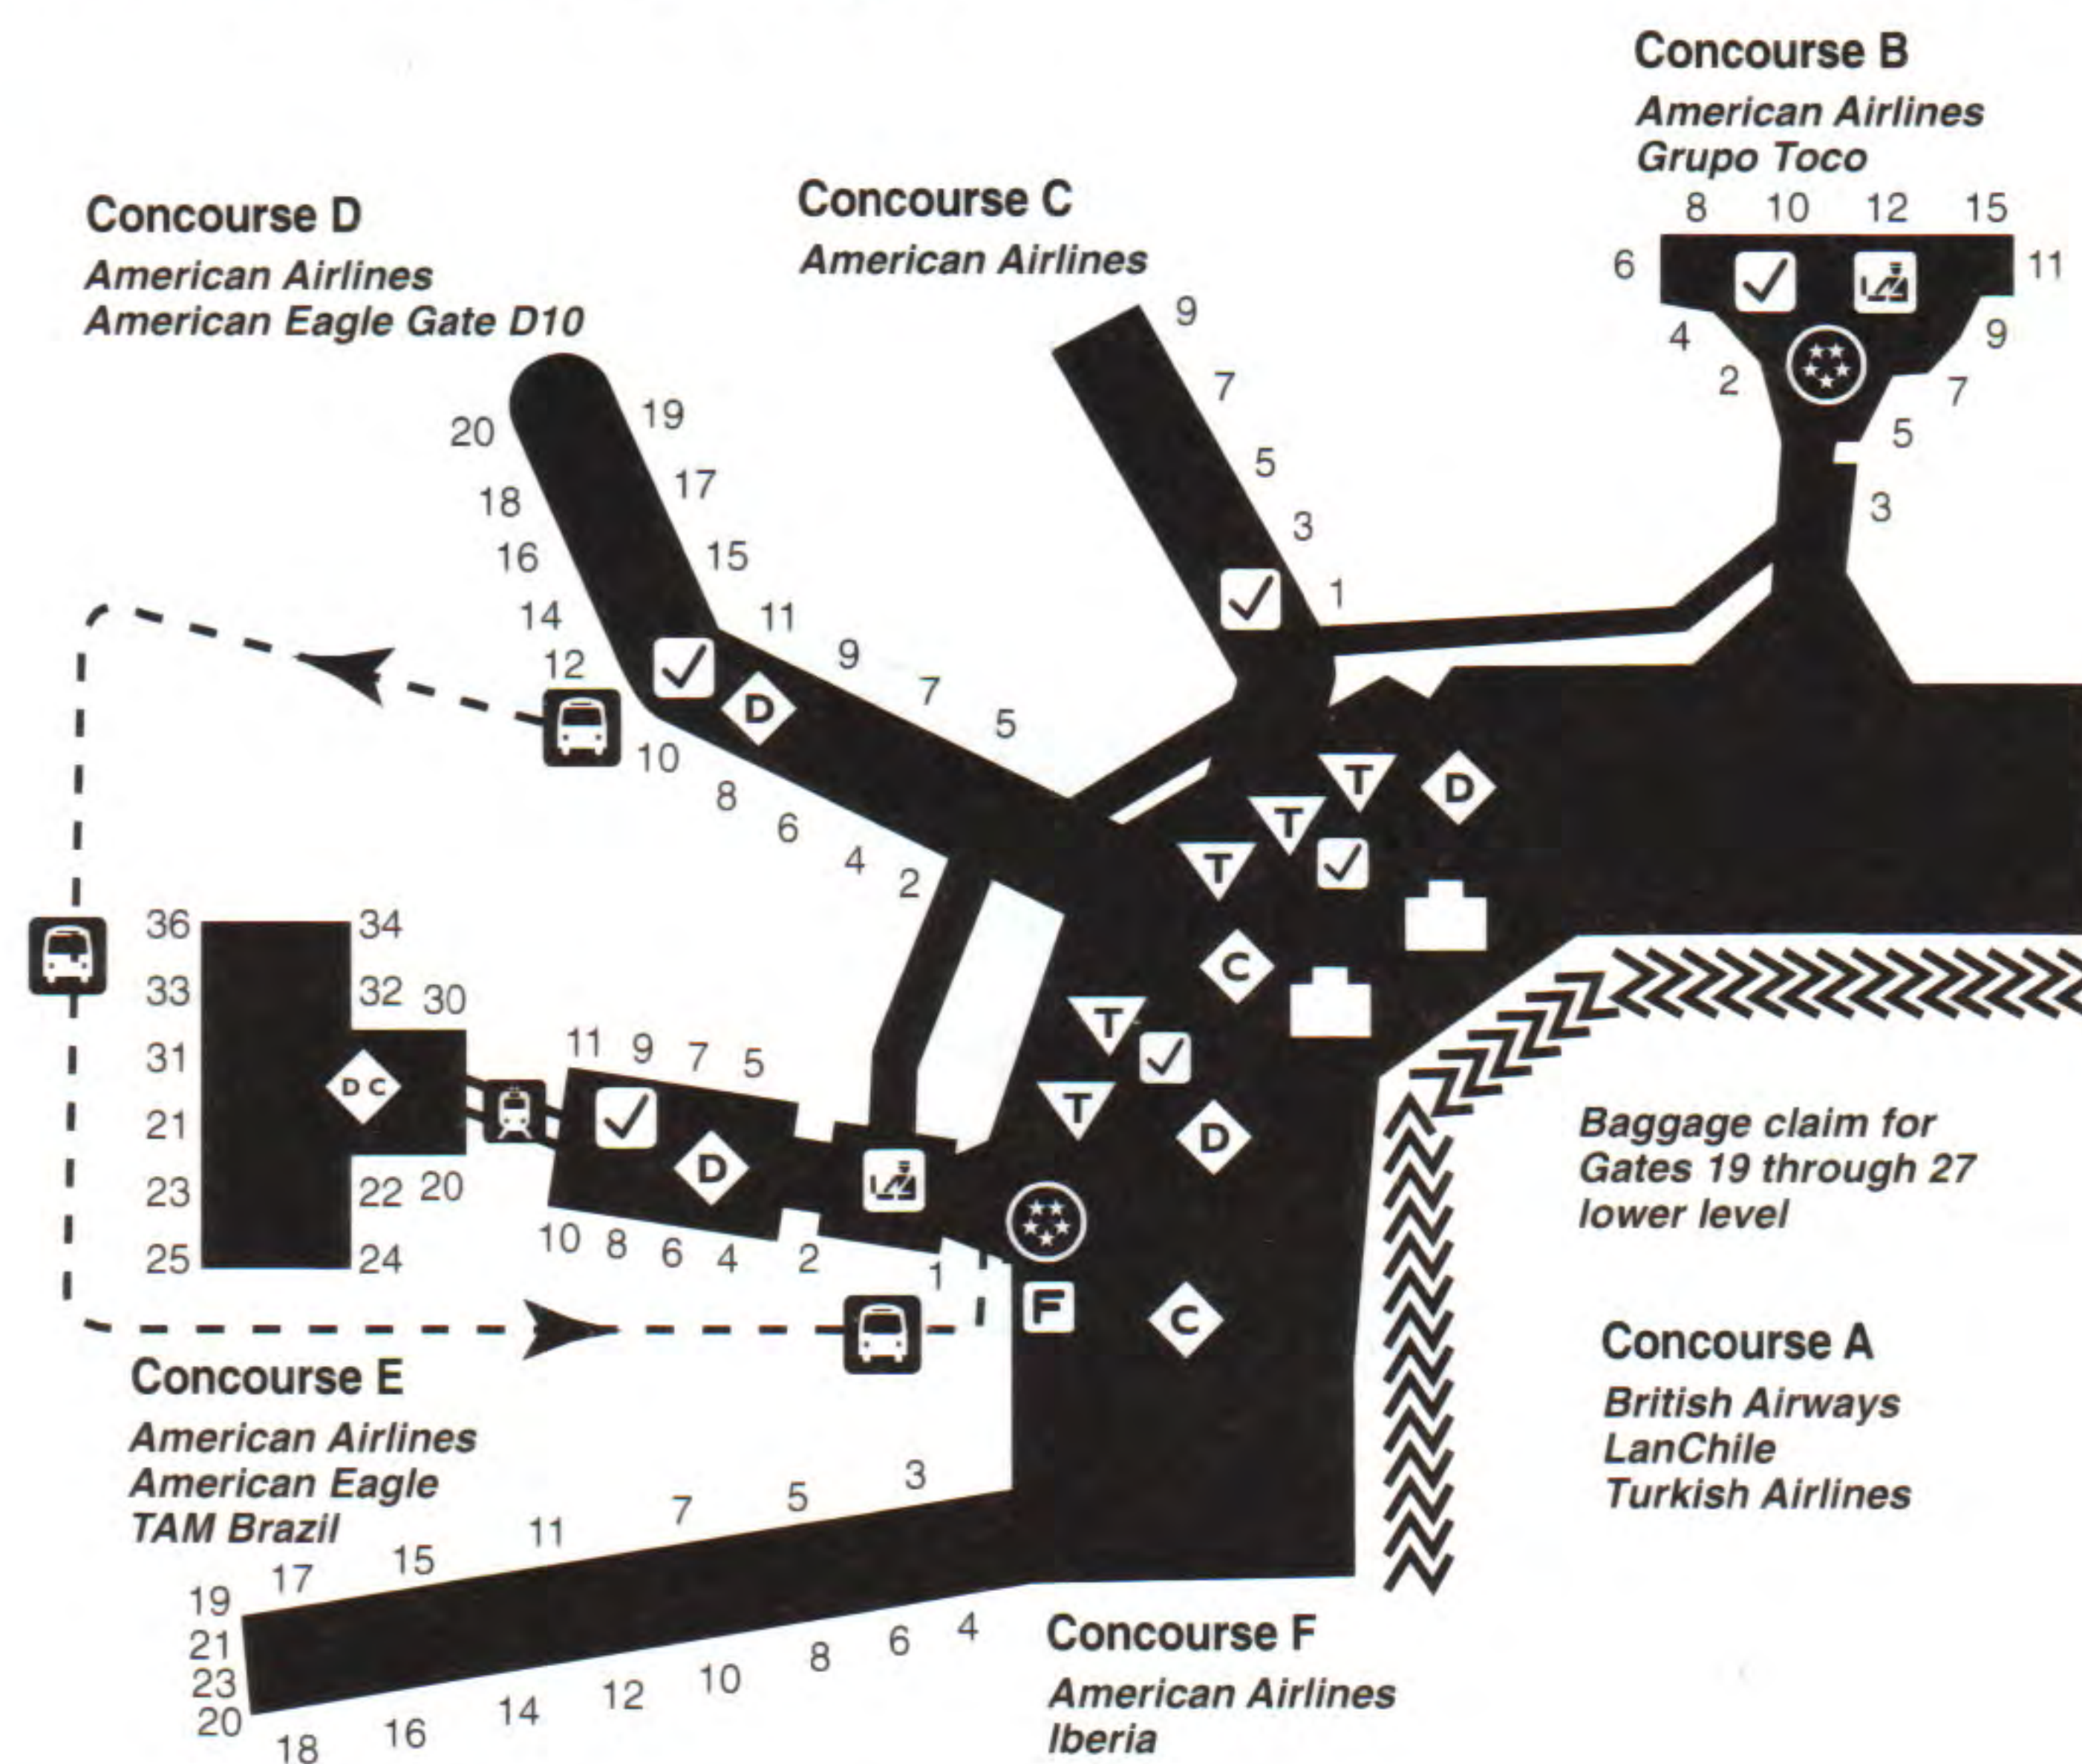

* Codeshare Service

Miami International Airport

MIA

Connecting walkways are provided between Concourses C and D and between D and E for the convenience of our passengers. Passengers using these walkways do not need to clear airport security in order to move between concourses. The walkway is located across from Gate 1 in Concourse C, across from Gate 5 in Concourse D, and adjacent to Gate 5 in Concourse E (with the exception of Satellite E Gates 20-35, which are accessible only by tram service from the main terminal). Moving walkways are provided on Level 3 in Concourse D.