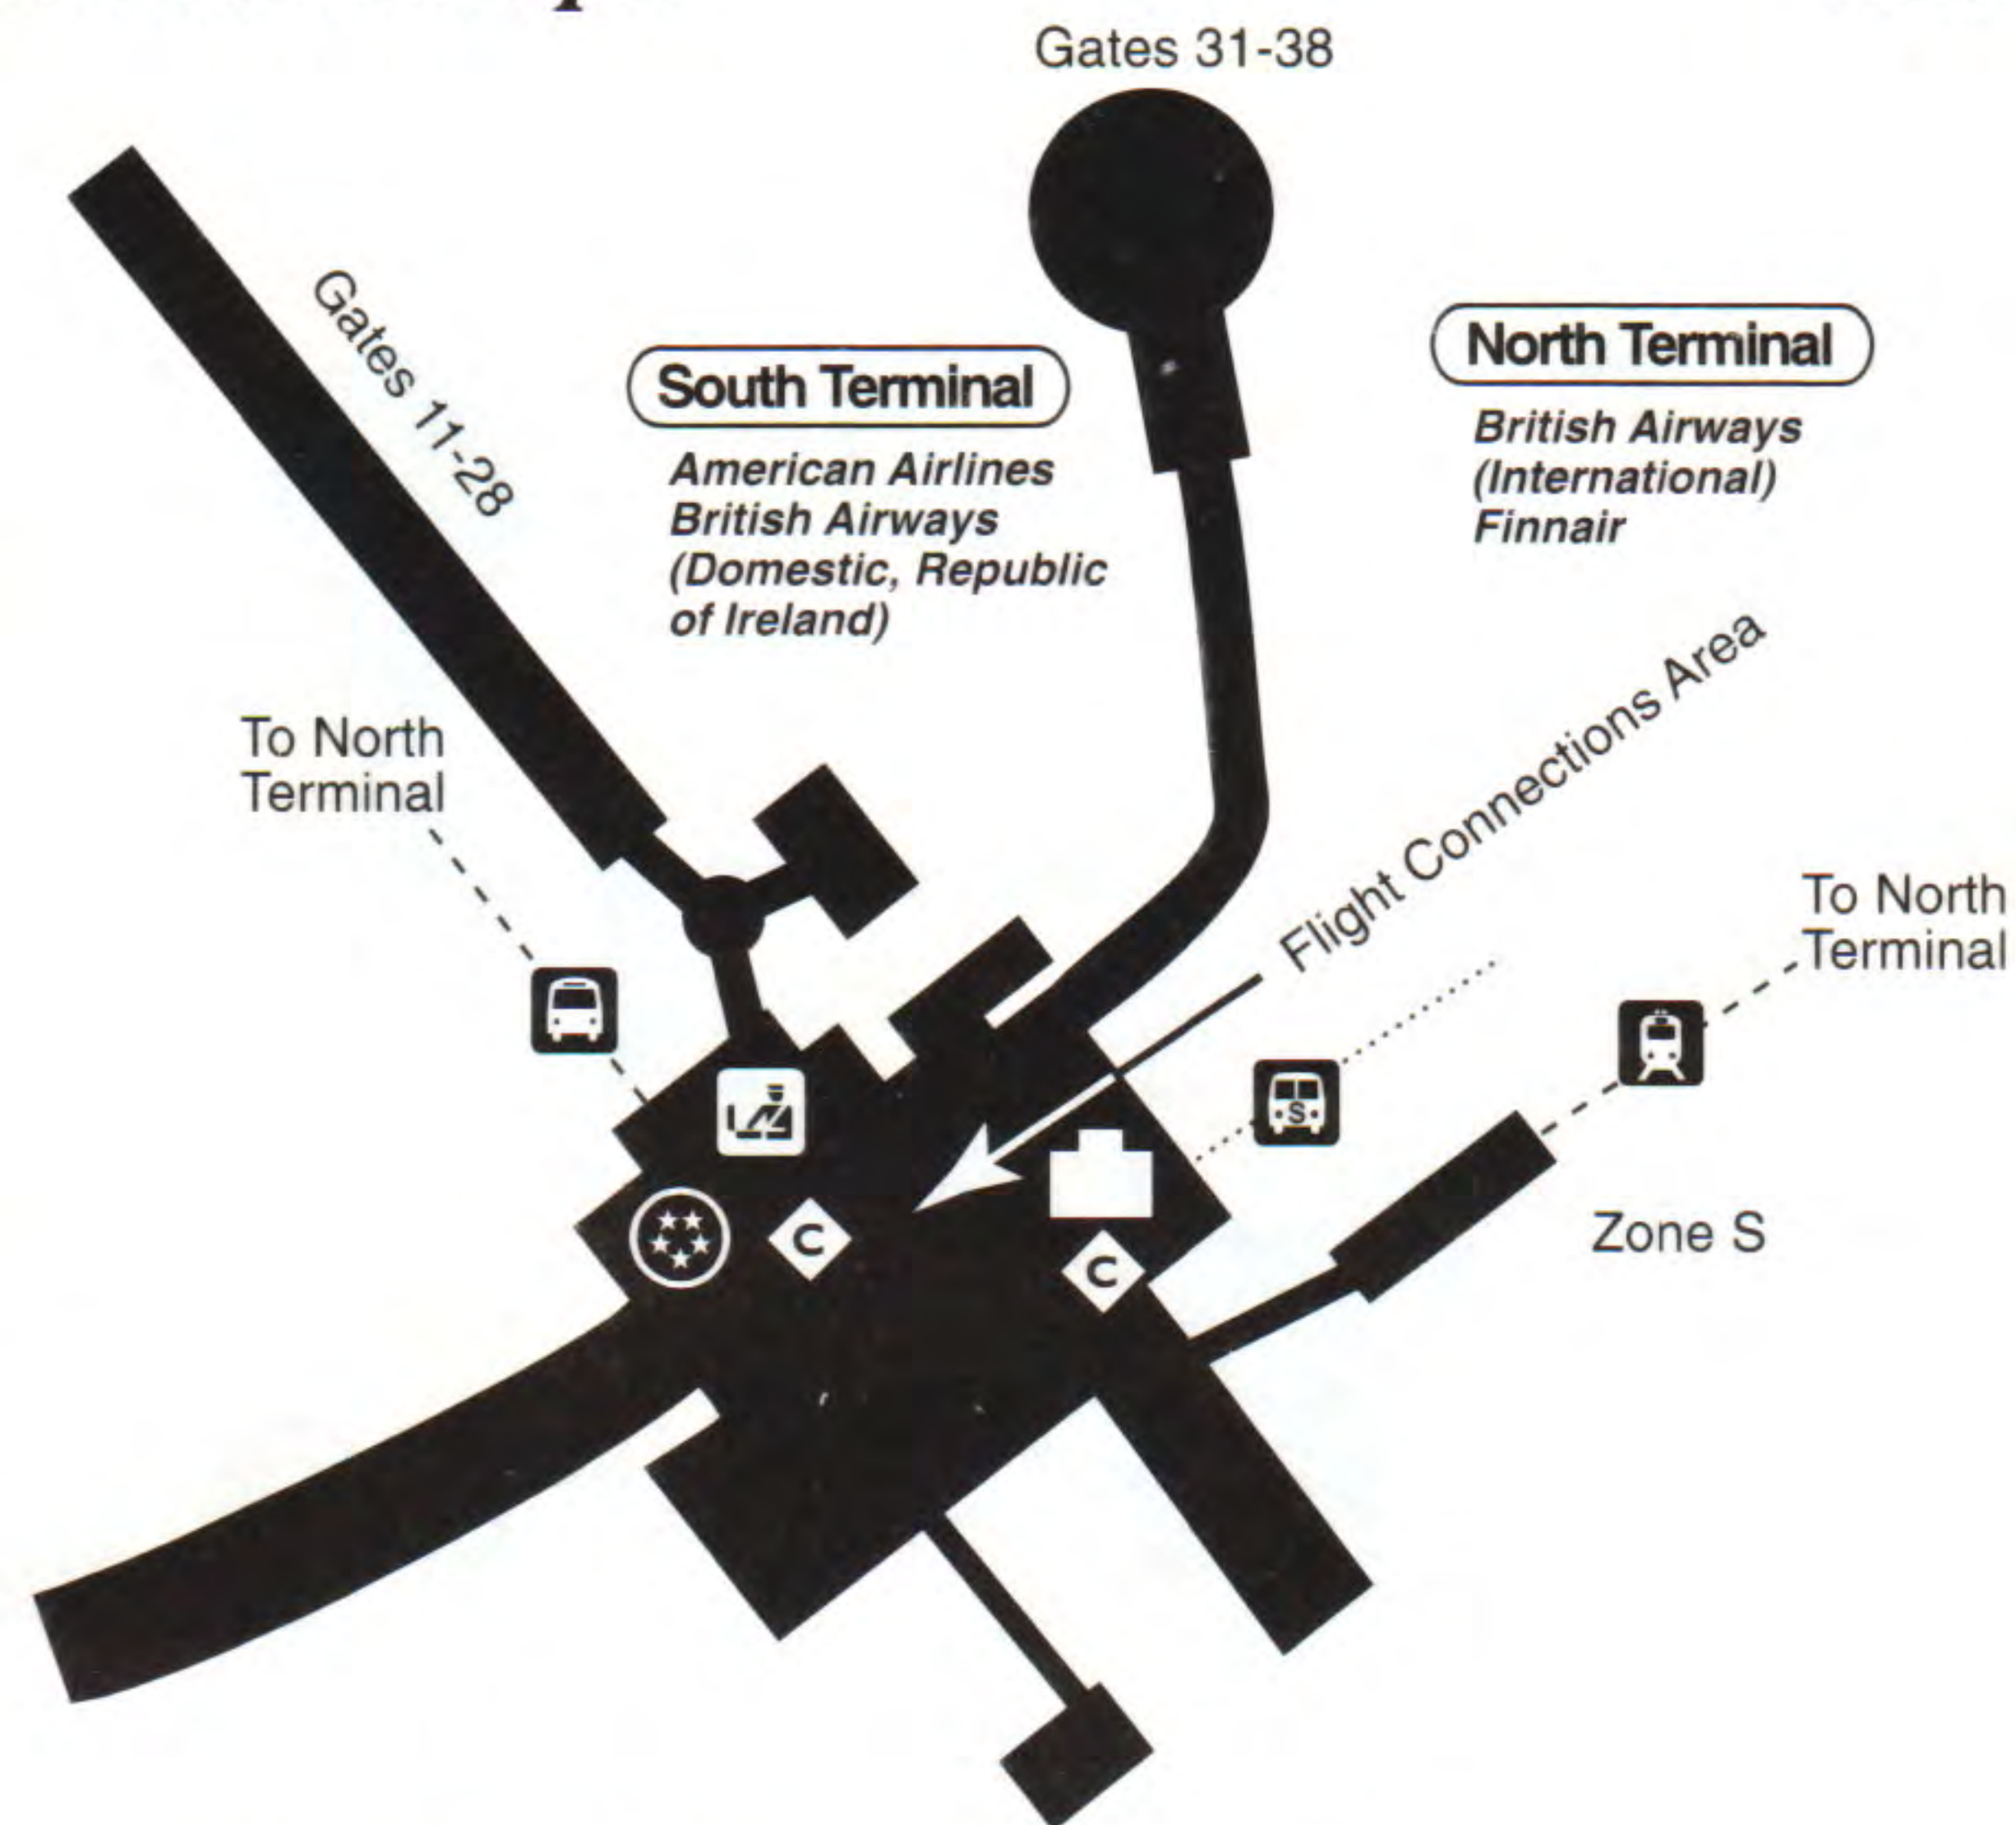

London Gatwick Airport

LGW

Nonstop destinations from London Gatwick Airport

Dallas/Fort Worth   Helsinki*   Raleigh/Durham

* Codeshare Service