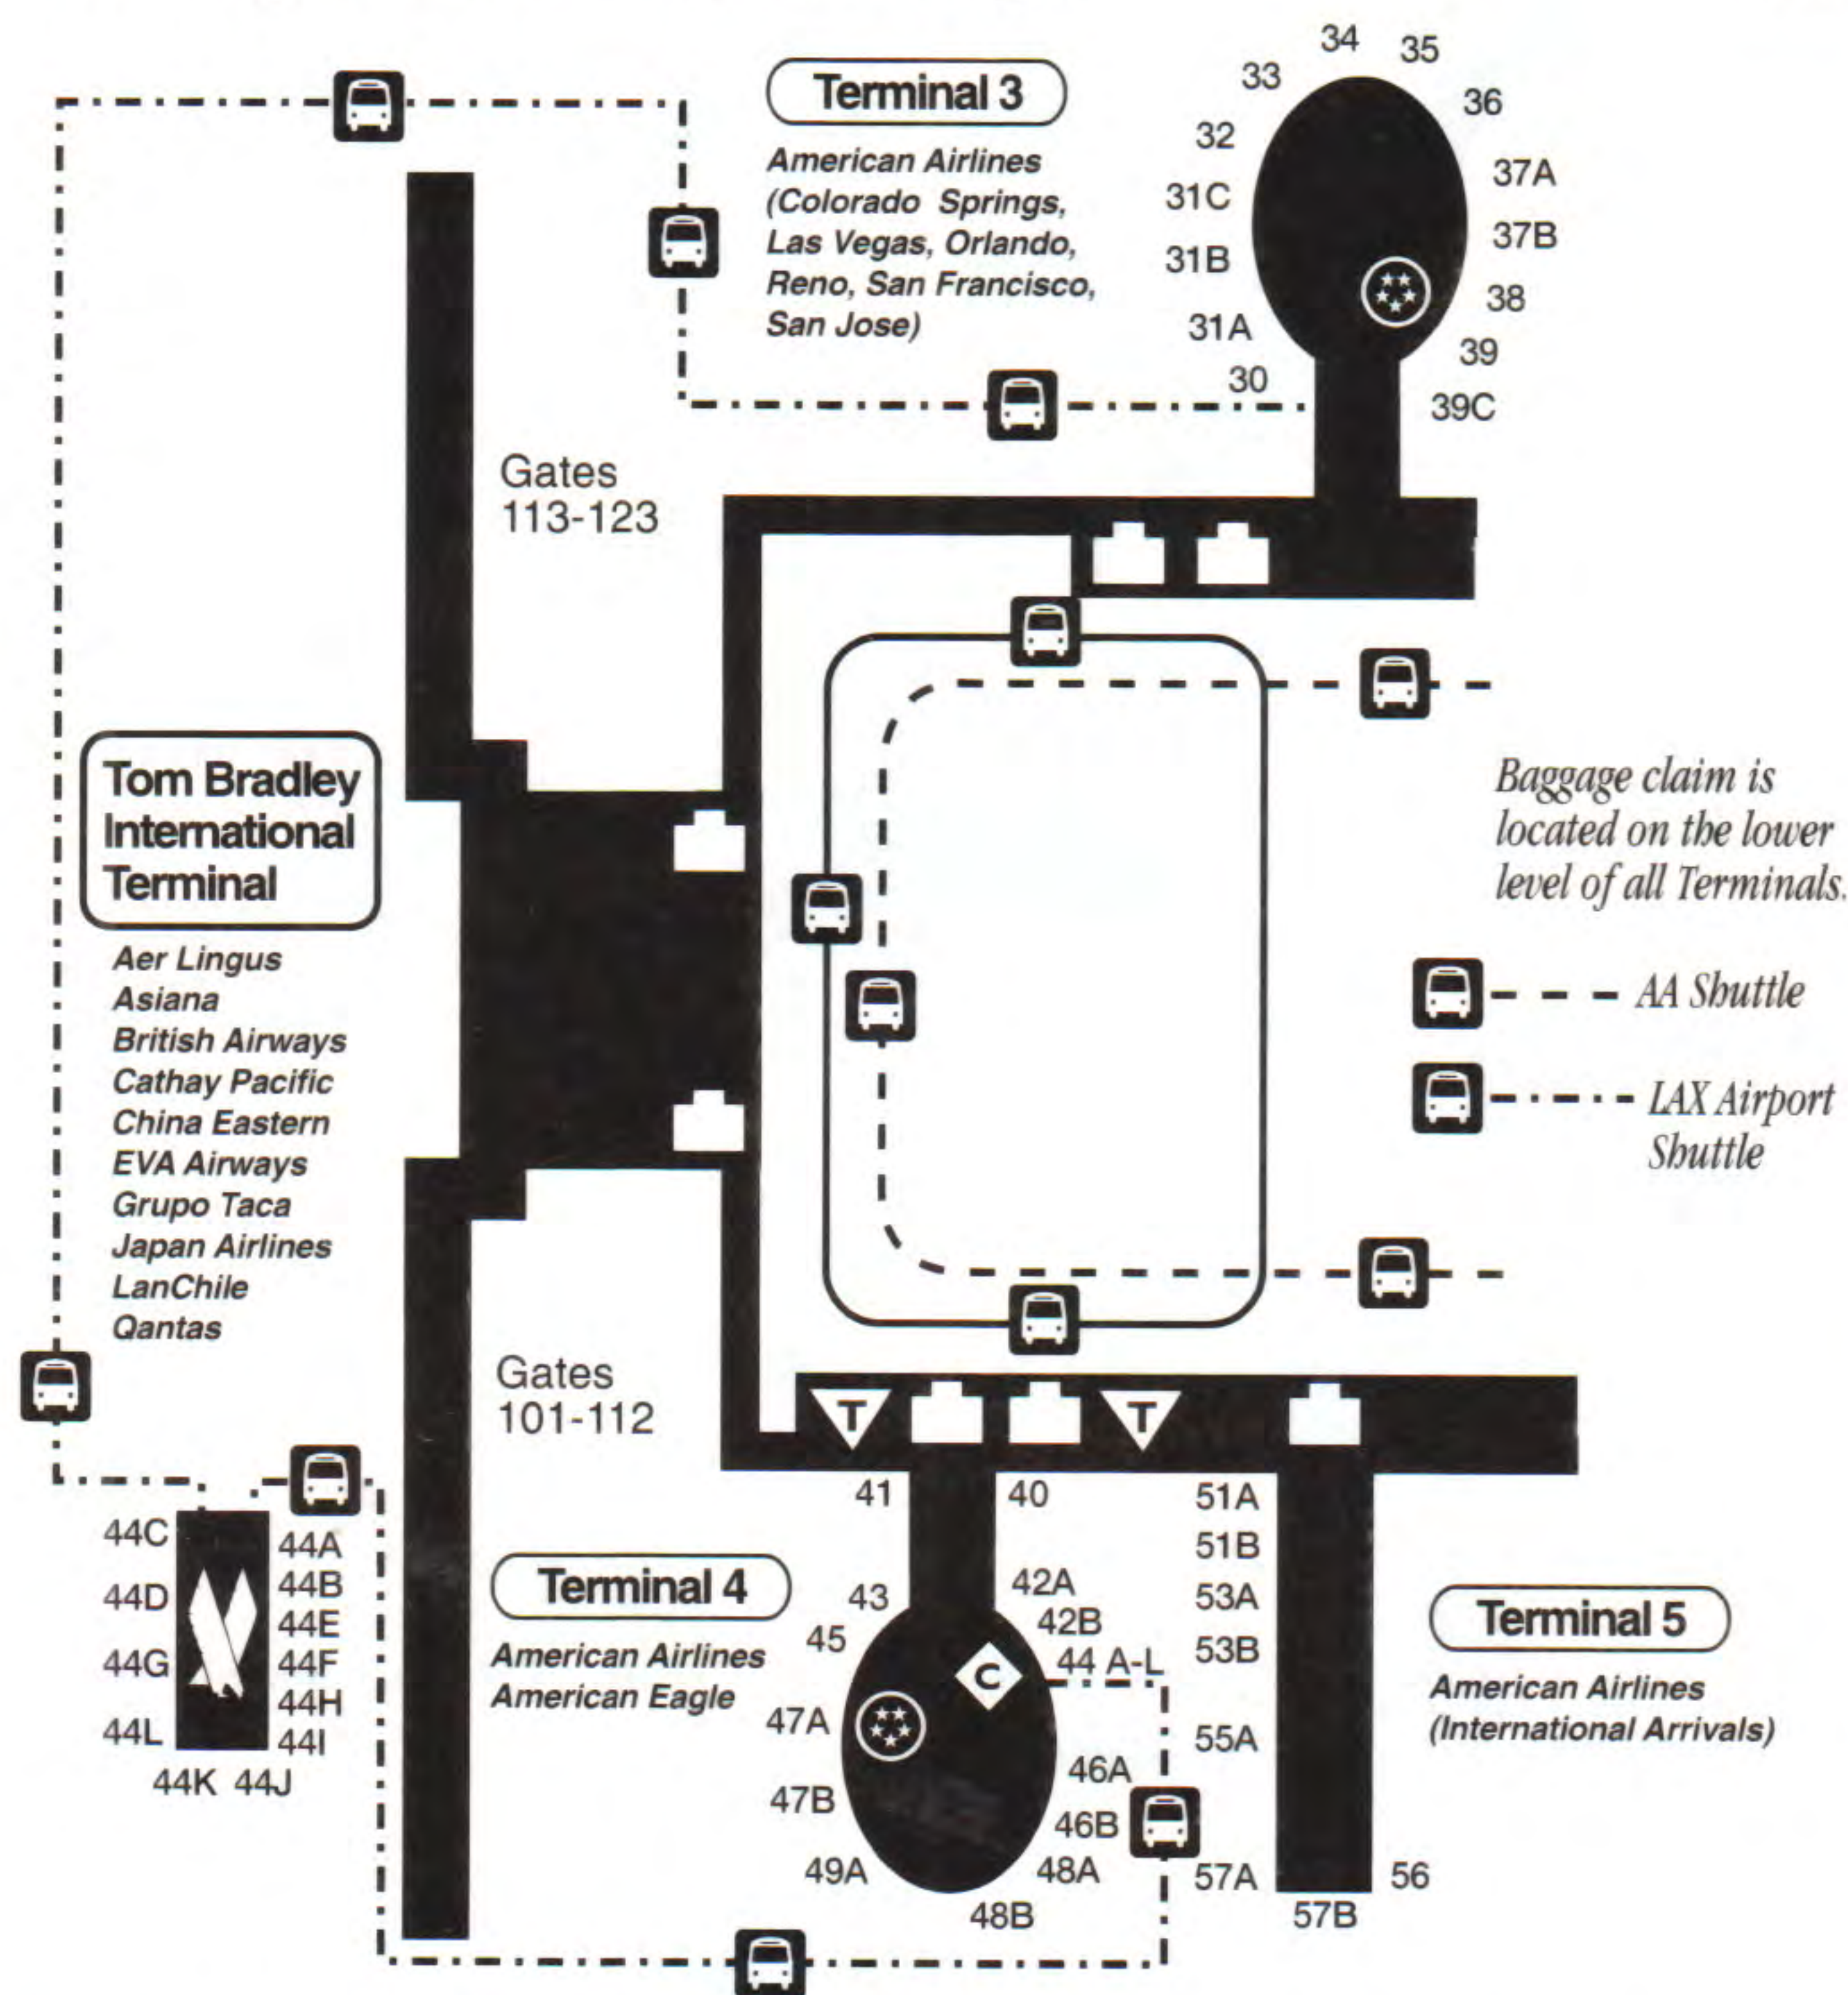

Los Angeles International Airport

LAX

Nonstop destinations from Los Angeles International Airport

Auckland*	Hartford/Springfield	Oakland	Santa Barbara
Austin	Honolulu	Orlando	Santiago*
Beijing*	Kahului, Maui	Osaka*	Seoul*
Boston	Las Vegas	Palm Springs	Shanghai*
Chicago	London (Heathrow)	Paris	Shannon, Ireland*
Colorado Springs	Melbourne*	(Charles de Gaulle)	St. Louis
Dallas/Fort Worth	Miami	Phoenix	Sydney*
Denver	Monterey, CA	Reno	Taipei*
Dublin, Ireland*	Nadi, Fiji*	San Diego	Tokyo (Narita)*
Fort Lauderdale/Hollywood	Nagoya*	San Francisco	Toronto
Fresno	Nashville	San Jose, CA	Washington, D.C. (Dulles)
Guatemala City*	New York(JFK)	San Luis Obispo	
	Newark	San Salvador*	

* Codeshare Service