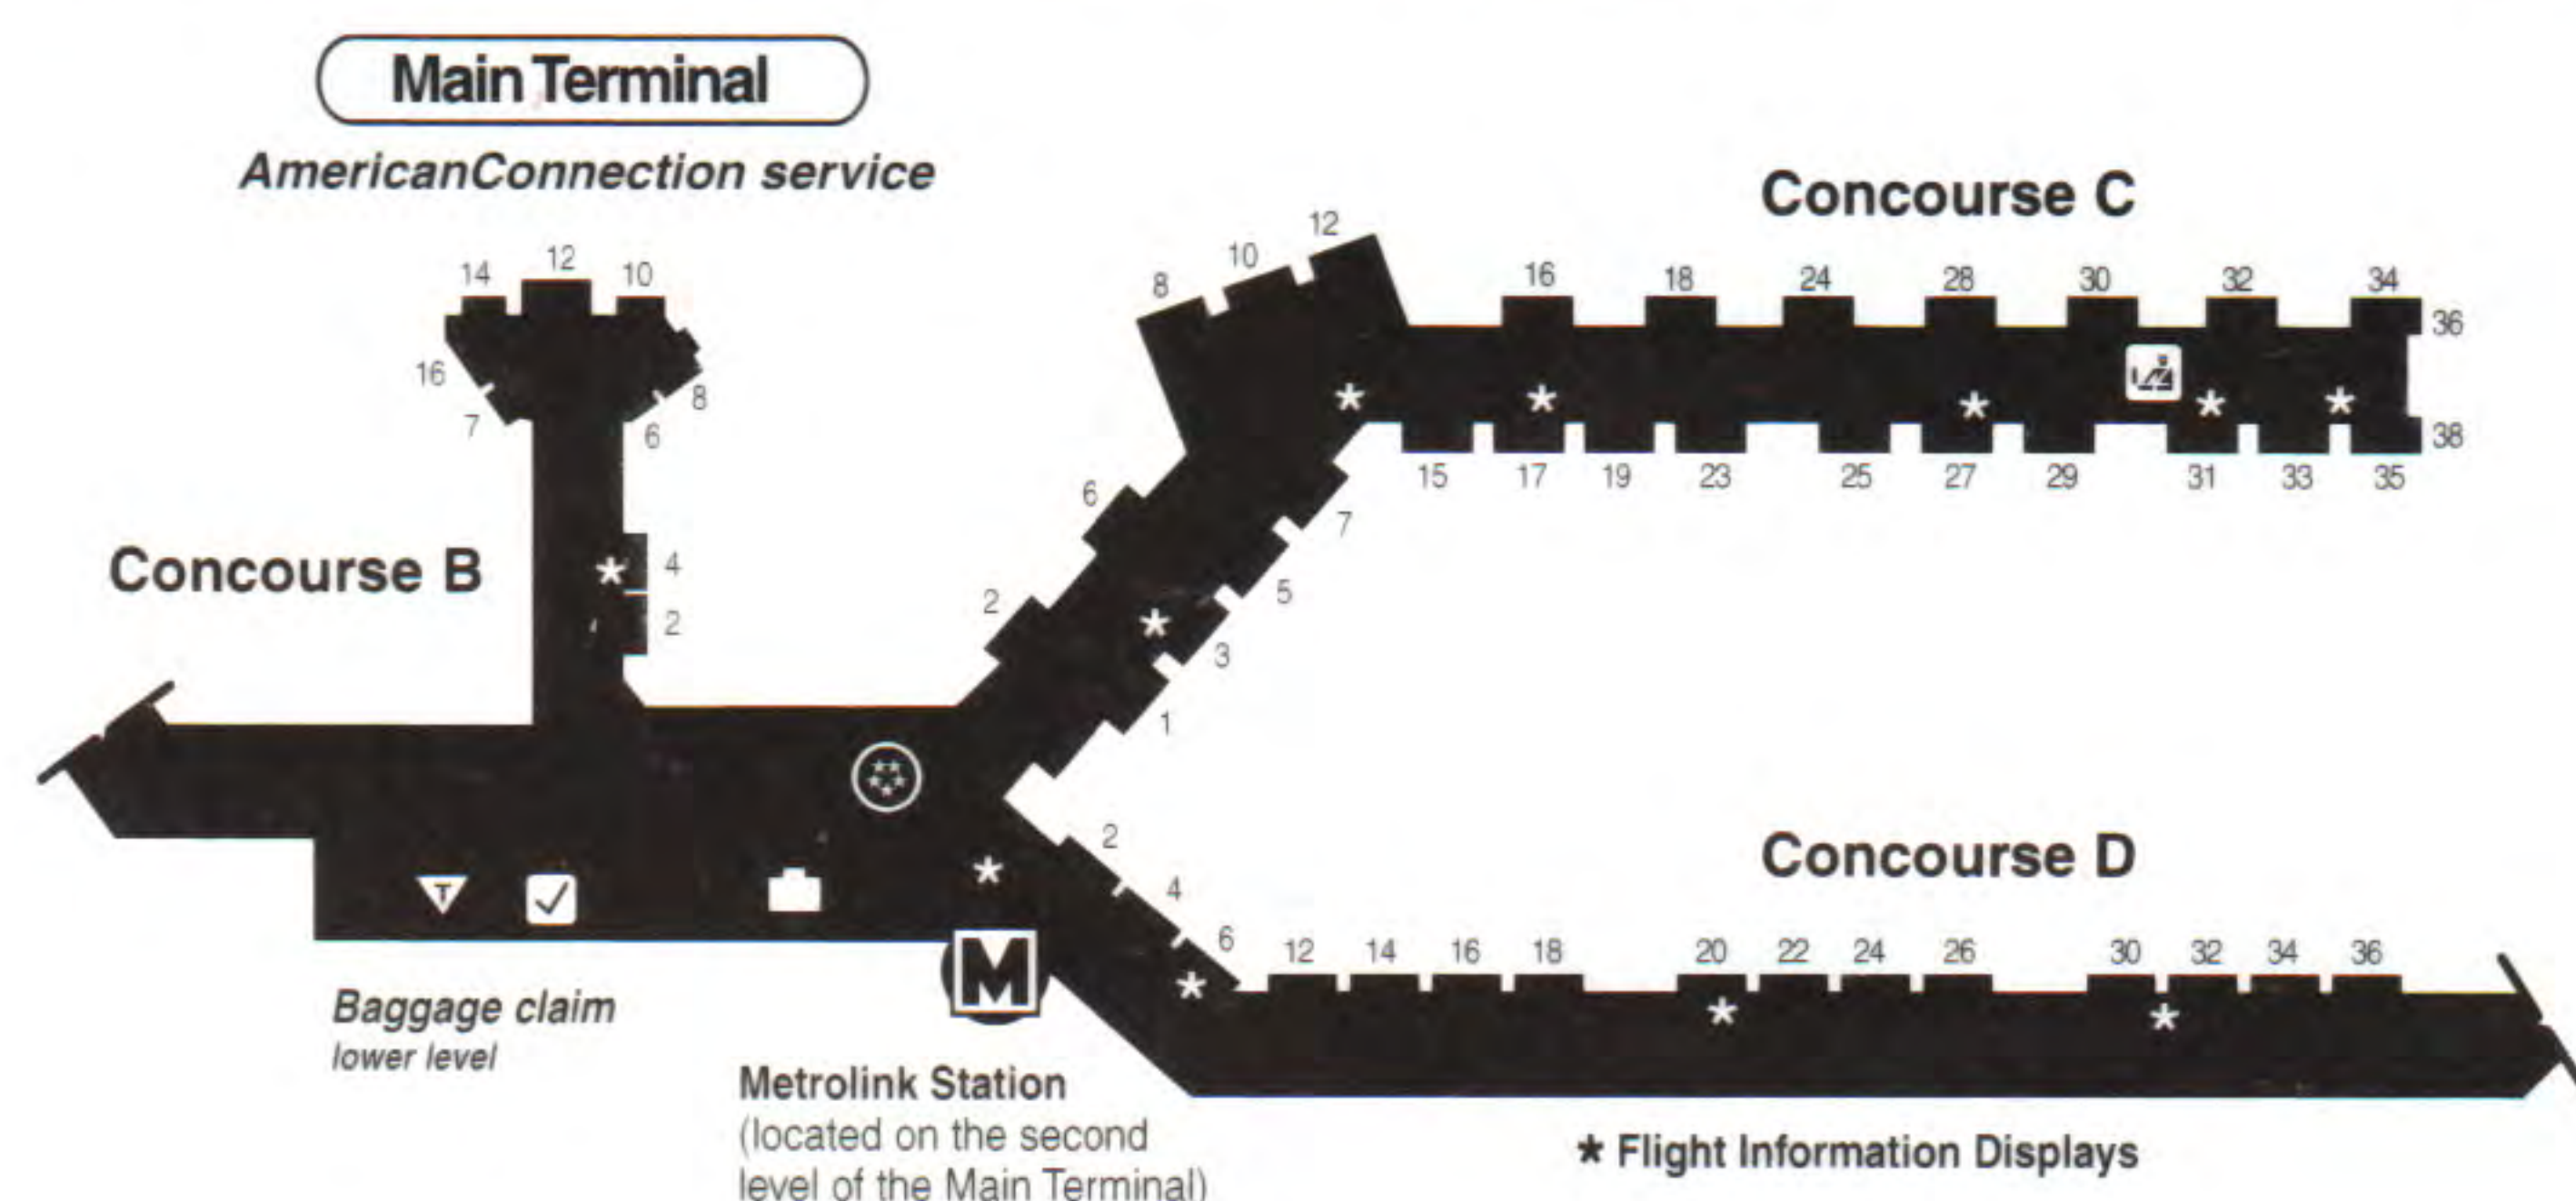

St. Louis / Lambert International Airport STL

Nonstop destinations from St. Louis / Lambert International Airport

Albuquerque	Fort Myers	Milwaukee	Rochester, MN*
Atlanta	Fort Wayne*	Minneapolis/St. Paul	San Antonio
Austin	Ft. Leonard Wood, MO*	Moline	Sacramento
Baltimore	Grand Rapids*	Montego Bay	San Diego
Bloomington	Hartford/Springfield	Nashville	San Francisco
Boston	Houston	Newark	San Jose, CA
Burlington, IA*	(Intercontinental)	New Orleans	San Juan
Cape Girardeau, MO*	Jackson, MS*	New York-JFK	Seattle
Cedar Rapids/ Iowa City, IA	Jackson, TN*	New York-LGA	Shreveport
Champaign/Urbana, IL	Jacksonville, FL	Norfolk	Sioux City, IA*
Charlotte	Joplin, MO*	Northwest Arkansas	Sioux Falls, SD*
Chicago (O'Hare)	Kansas City, MO	Oklahoma City	South Bend*
Cincinnati	Kirkville, MO*	Omaha	Springfield/ Branson, MO
Cleveland	Knoxville*	Ontario, CA	Springfield, IL*
Colorado Springs	Las Vegas	Orange County	Tampa
Columbia, MO*	Lexington, KY*	Orlando	Toronto
Columbus, OH	Lincoln, NE*	Owensboro, KY*	Tulsa
Dallas/Fort Worth	Little Rock	Paducah*	Vancouver
Dayton OH	London, Gatwick	Peoria*	Washington D.C. (Dulles)
Decatur, IL*	Los Angeles	Philadelphia	Washington D.C. (Reagan International)
Denver	Louisville	Phoenix	Waterloo, IA*
Des Moines	Madison	Pittsburgh	Wichita, KS
Detroit	Marion, IL*	Portland, OR	
Evansville, IN*	Miami	Quincy, IL*	
Fort Lauderdale	Memphis	Raleigh/Durham	
	Miami	Richmond	

* Codeshare Service