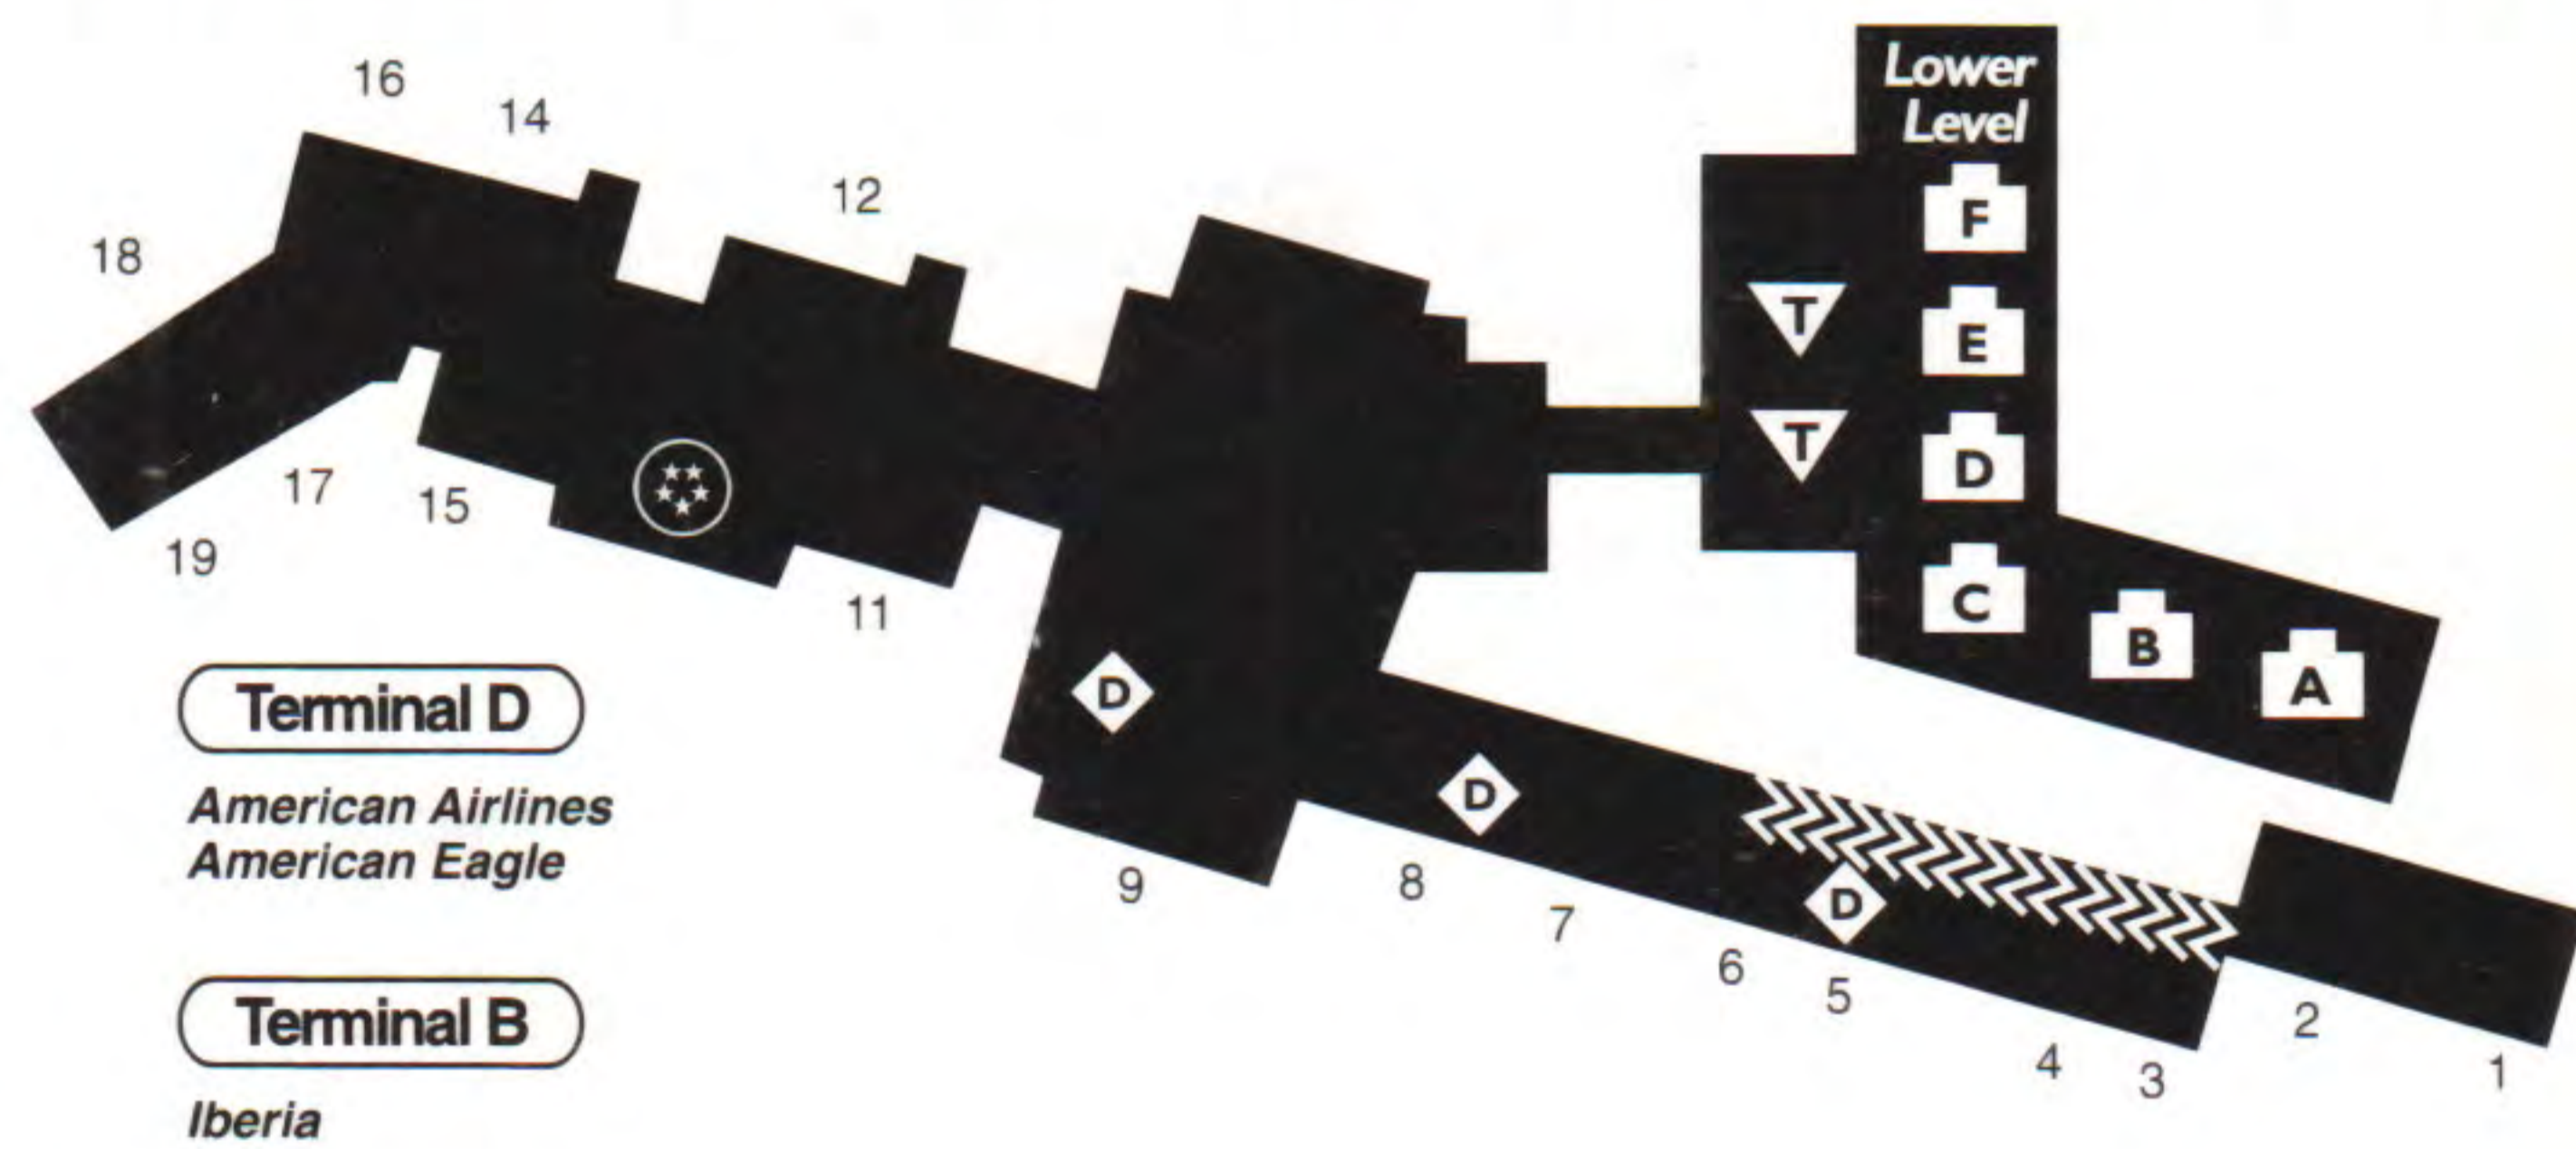

San Juan / Luis Muñoz Marin International Airport

SJU

Nonstop destinations from Luis Muñoz Marin International Airport

Anguilla	Fort Lauderdale/ Hollywood	Orlando	St. Thomas
Antigua	Grenada	Philadelphia	Santiago, D.R.
Aruba	Guadeloupe	Port-au-Prince	Santo Dom Herrera, D.R.
Baltimore	Hartford/Springfield	Port of Spain	Santo Domingo
Barbados	La Romana	Puerto Plata	Tampa
Bonaire, N.A.	Madrid*	Punta Cana	Tortola/Virgin Gorda
Boston	Mayaguez	St. Croix	Washington, D.C. (Dulles)
Caracas	Miami	St. Kitts	
Chicago	New York - JFK	St. Louis	
Dallas/Fort Worth	Newark	St. Lucia	
Dominica		St. Maarten	

* Codeshare Service