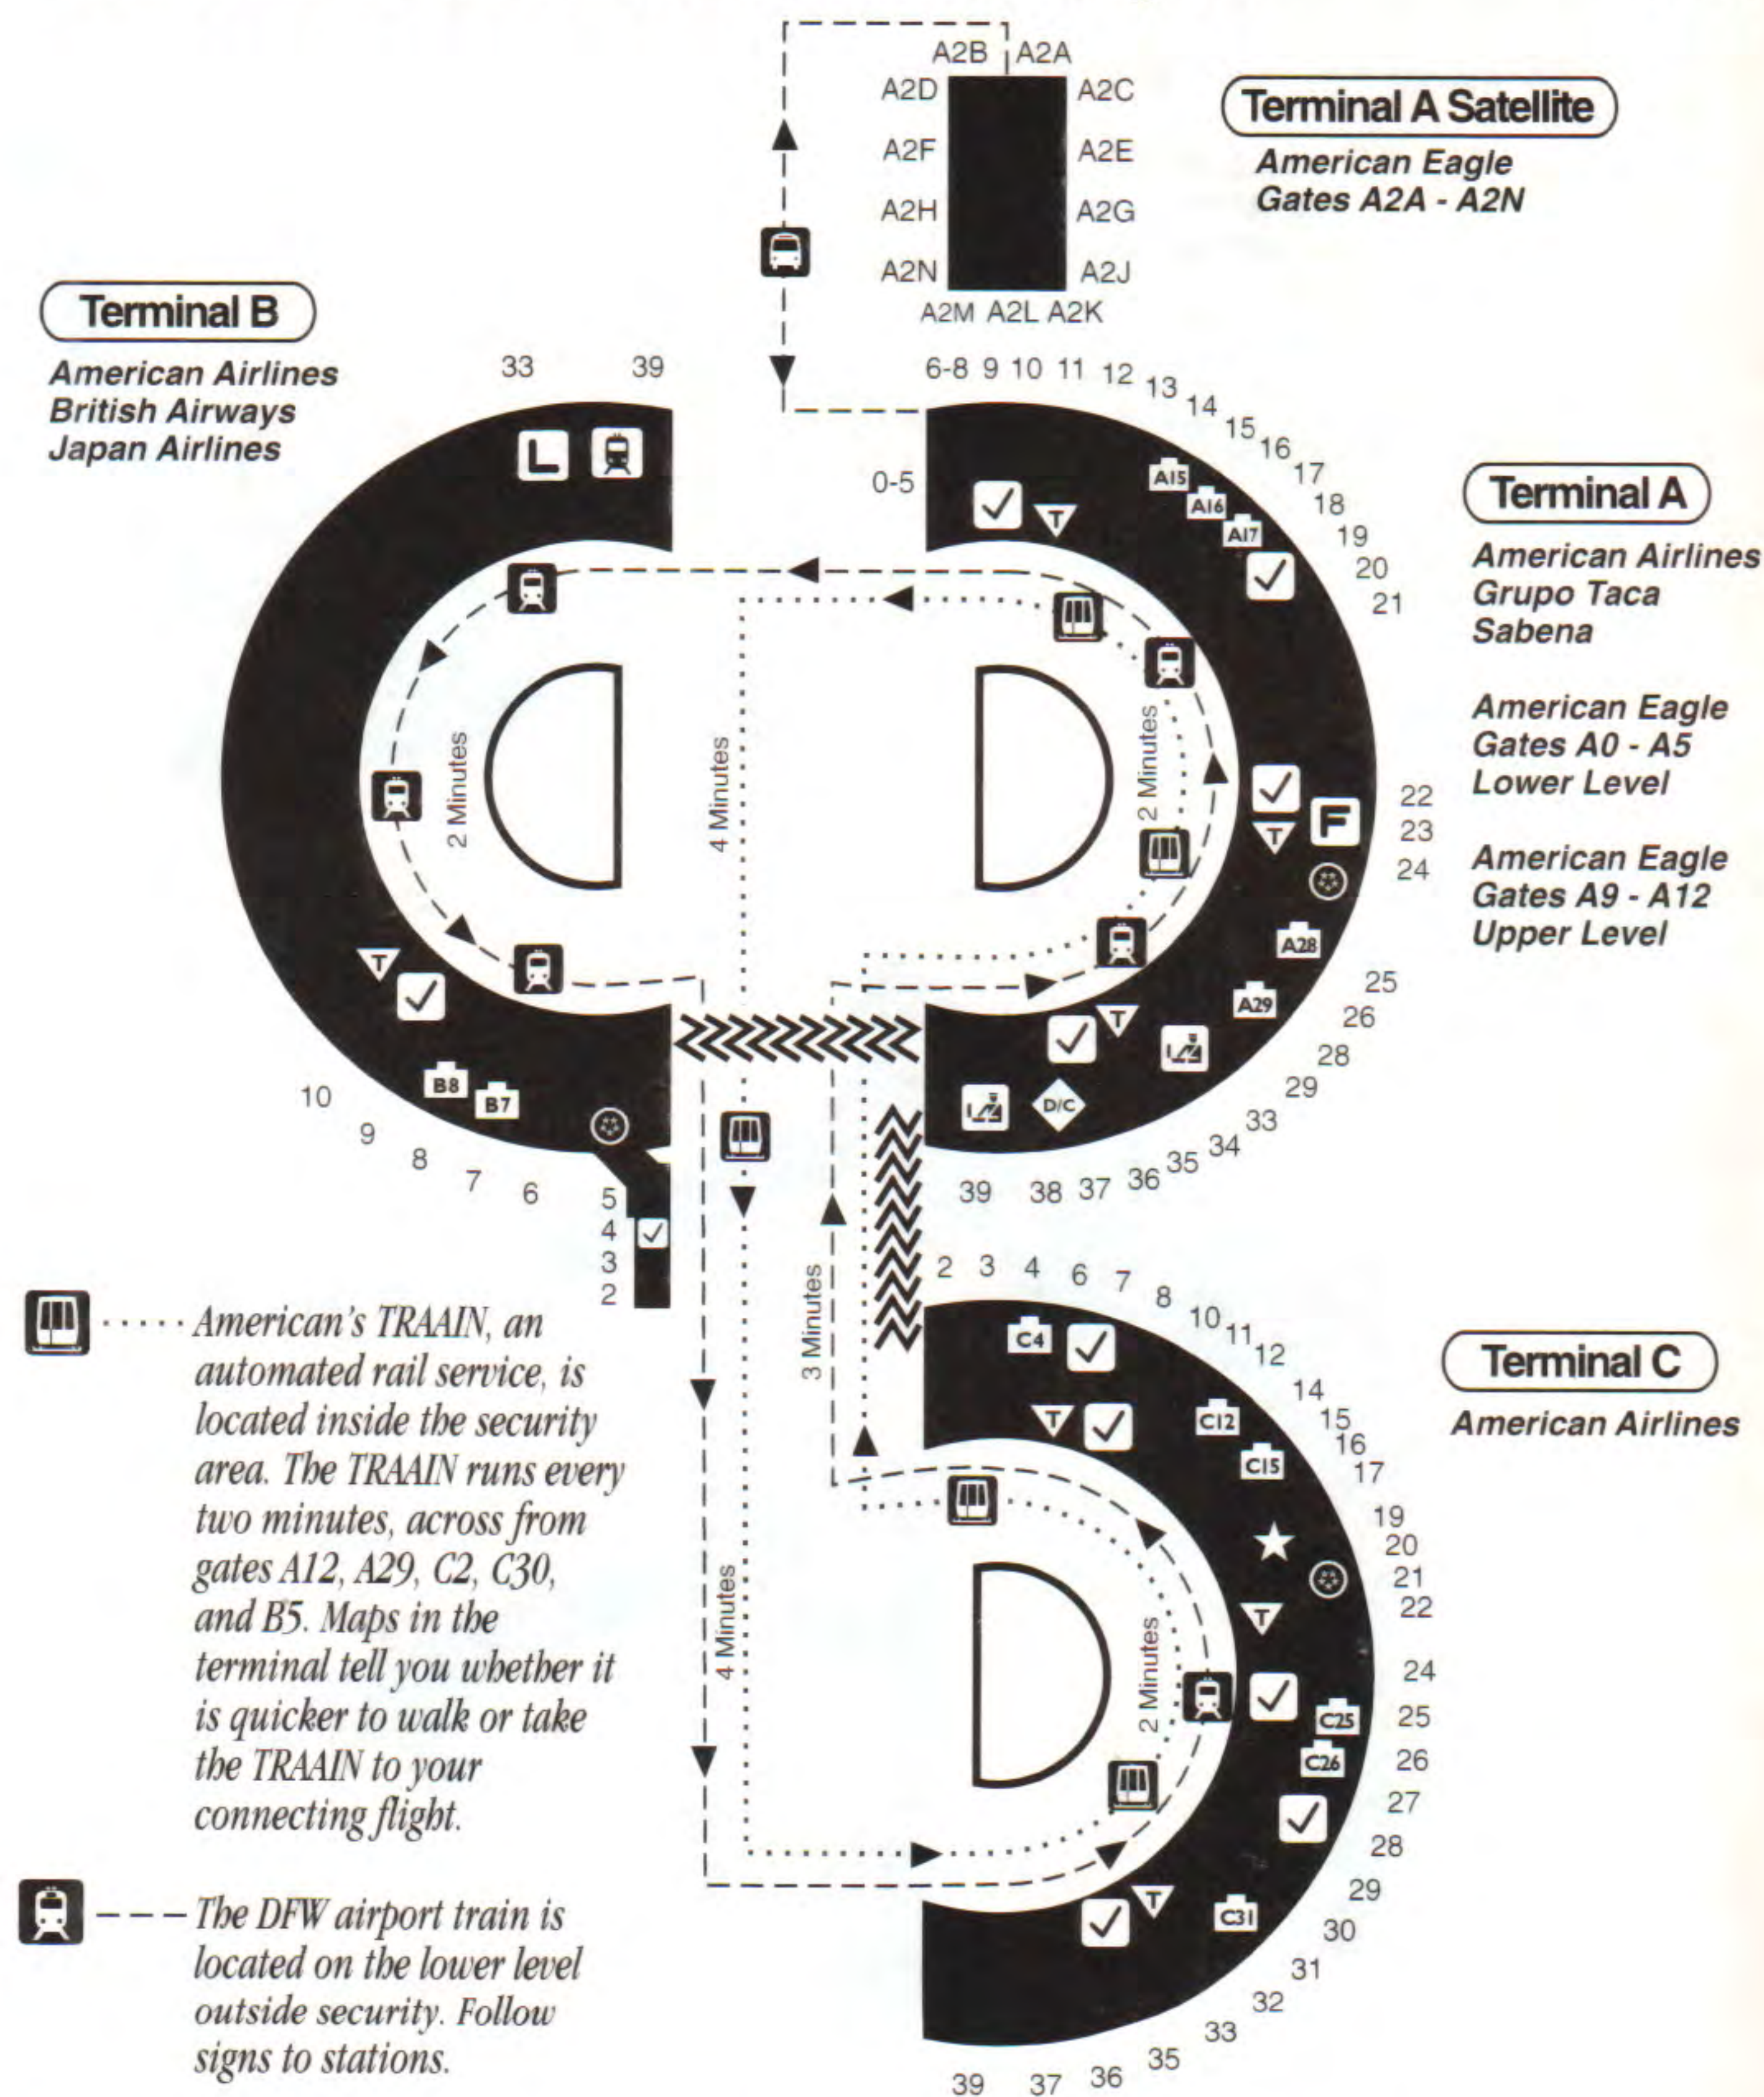

Dallas / Fort Worth International Airport

DFW

Nonstop destinations from Dallas/Fort Worth International Airport

Abilene	Colorado Springs	Indianapolis	Monterrey	San Diego
Acapulco	Columbus	Jackson	Montreal	San Francisco
Aguascalientes	Corpus Christi	Jackson Hole†	Nashville	San Jose
Albuquerque	Costa Rica	Jacksonville	New Orleans	San Juan
Amarillo	Dayton	Kansas City	New York	Santiago
Anchorage†	Denver	Kahului, Maui	Newark	Sao Paulo
Atlanta	Des Moines	Killeen/Ft. Hood	Norfolk/Williamsburg	Savannah
Austin	Detroit	Knoxville	Oakland	Seattle
Bakersfield	Durango†	Lake Charles	Oklahoma City	Shreveport
Baltimore	El Paso	Las Vegas	Omaha	Springfield, MO
Baton Rouge	Fayetteville, AR	Lawton/Ft. Sill	Ontario	St. Louis
Belize	Fort Lauderdale/Hollywood	Leon	Orange County	Steamboat Springs†
Birmingham	Fort Smith	Laredo	Orlando	Tampa
Boston	Frankfurt	Lima	Osaka	Texarkana
Brussels*	Fresno	Little Rock	Palm Springs	Telluride, CO
Bryan/College Station	Fort Myers†	London	Panama City	Tokyo
Buffalo	Fort Wayne	Long Beach	Paris	Toronto
Burbank	Grand Rapids	Longview/Kilgore	Philadelphia	Tucson
Calgary	Greensboro	Los Angeles	Phoenix	Tulsa
Cancun	Greenville/Spartanburg	Los Cabos/La Paz	Portland	Tyler
Caracas	Guadalajara	Lubbock	Pittsburgh	Vail†
Cedar Rapids/Iowa City	Guatemala City*	Madison	Puerto Vallarta	Vancouver
Charlotte	Gunnison/	McAllen	Raleigh/Durham	Waco
Chattanooga	Crested Butte, CO†	Memphis	Reno	Washington, D.C.
Chicago O'Hare	Hartford/Springfield	Mexico City	Richmond	West Palm Beach
Chicago (Midway)	Honolulu	Miami	Sacramento	Wichita
Cincinnati	Houston	Midland/Odessa	Salt Lake City	Wichita Falls
Cleveland	Huntsville	Minneapolis/St. Paul	San Angelo	Zurich
			San Antonio	

* Codeshare Service † Seasonal Service