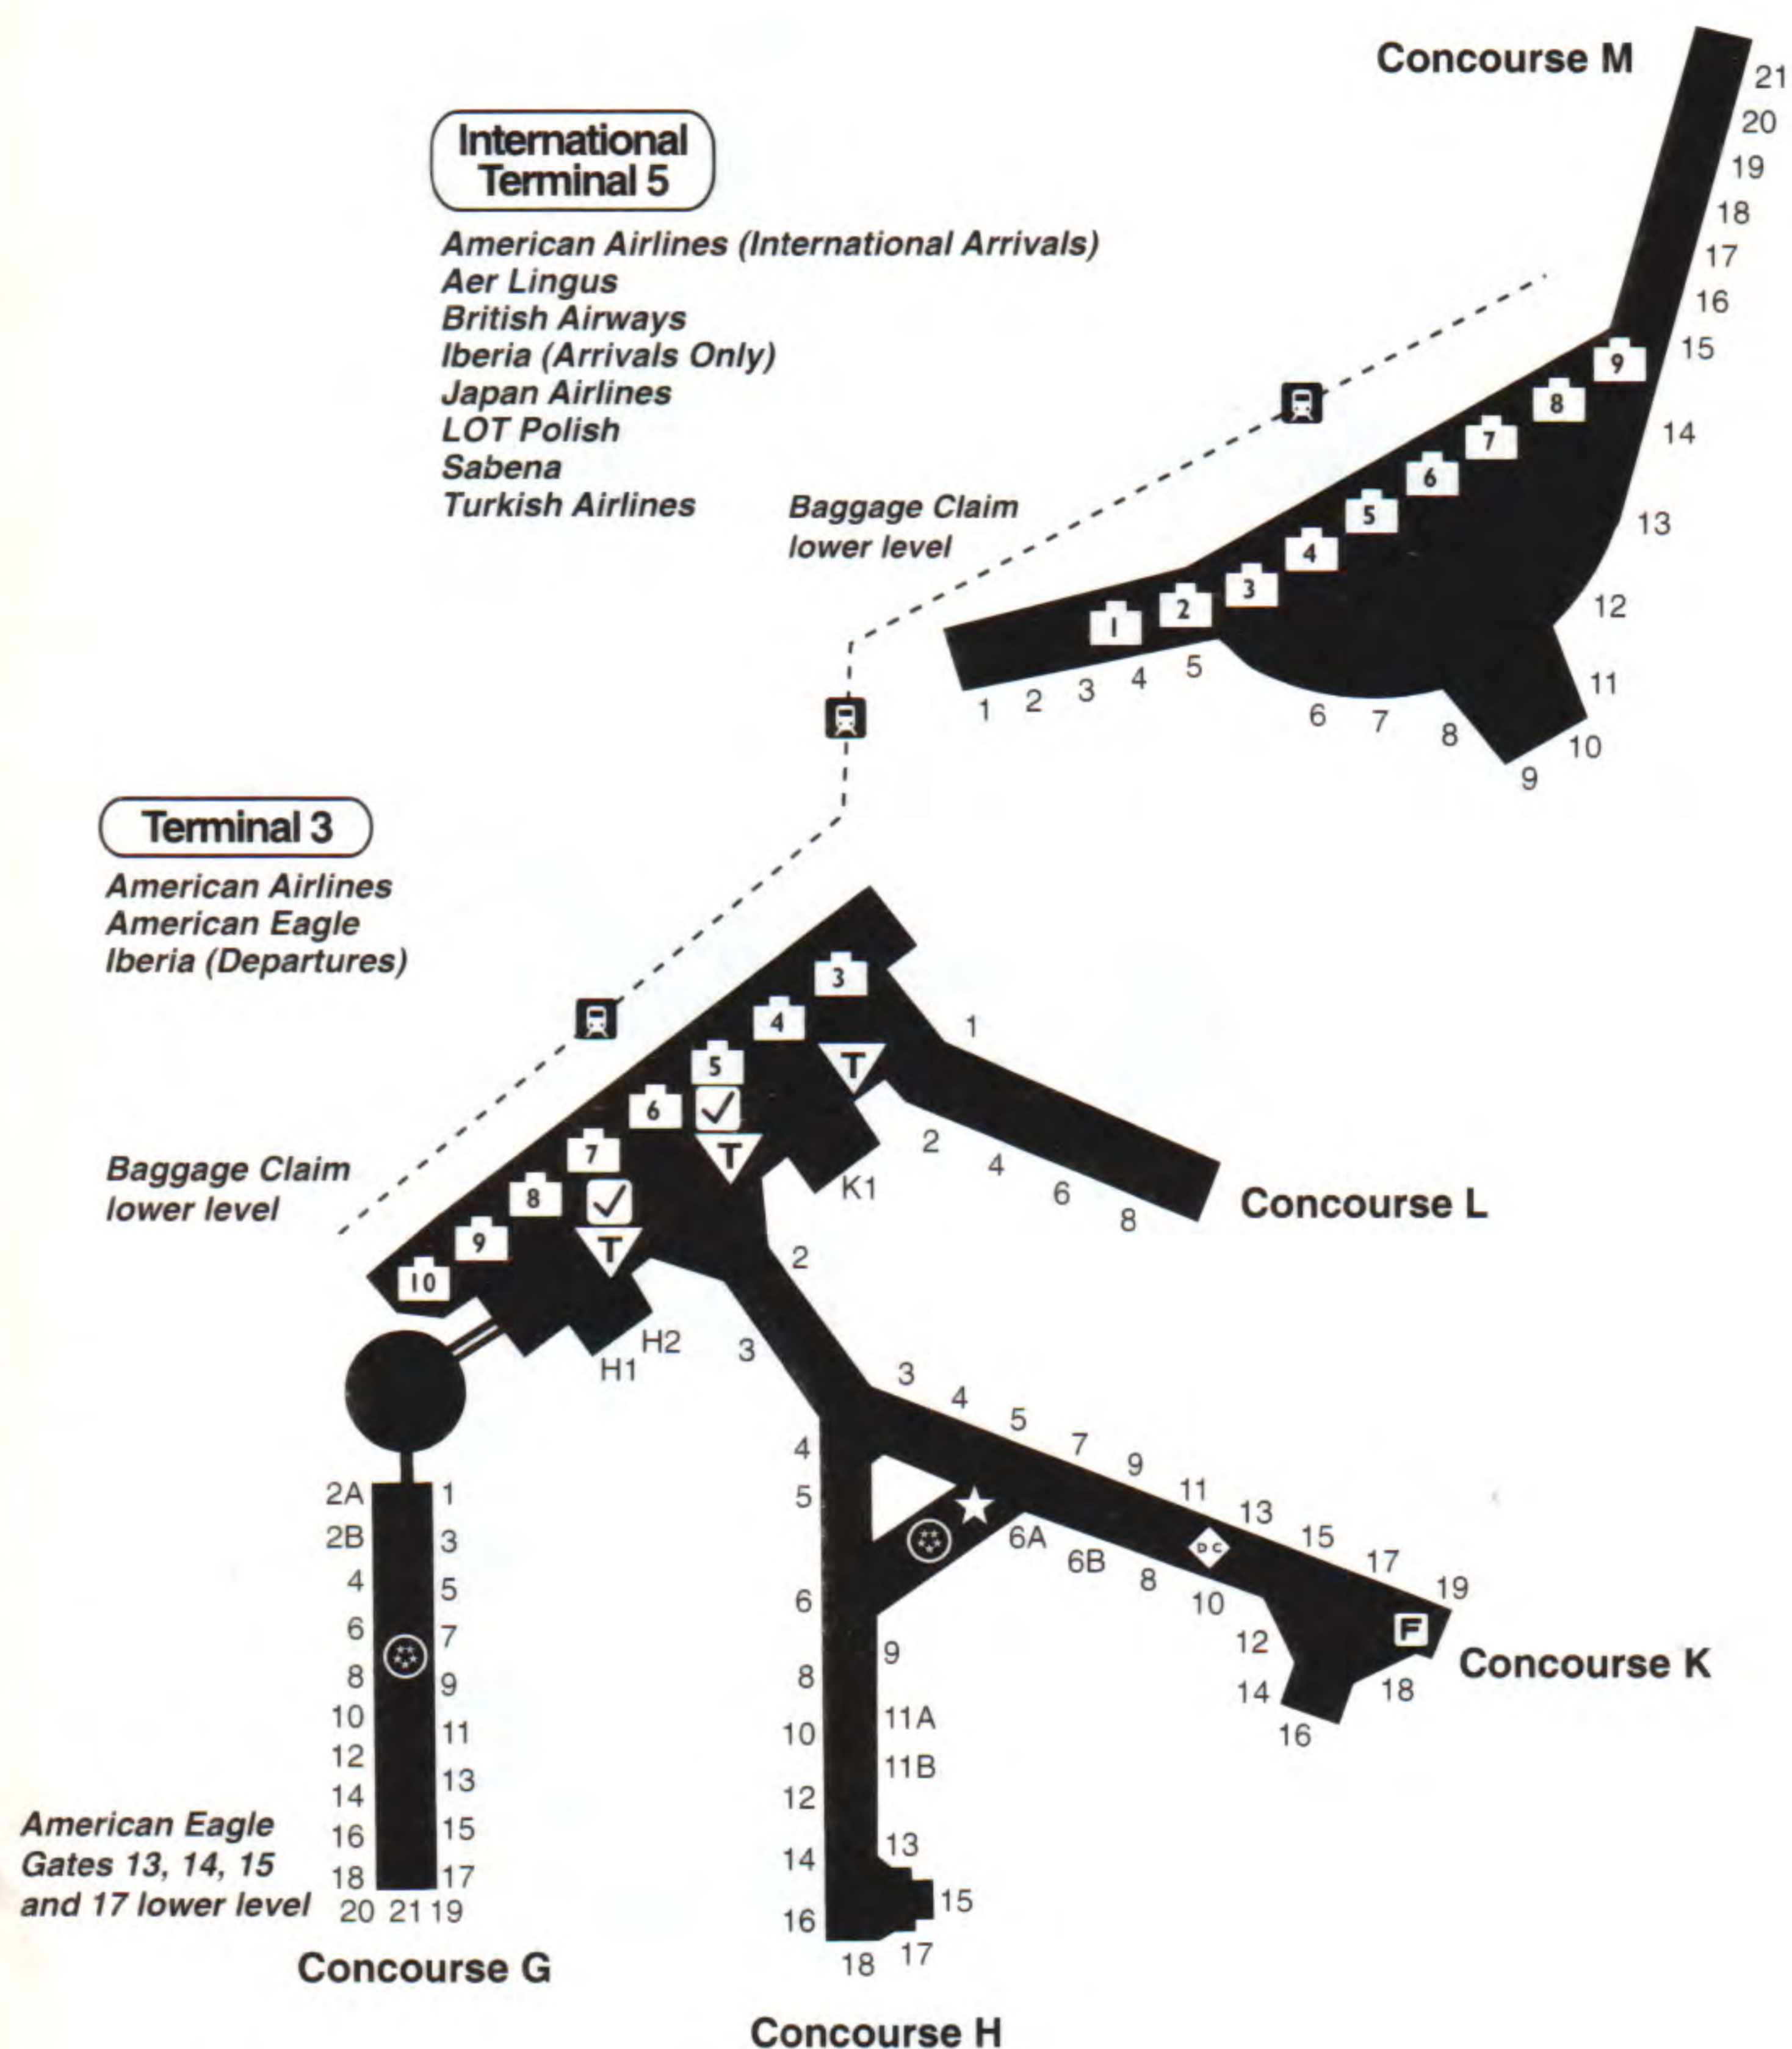

Chicago O'Hare International Airport

ORD

Nonstop destinations from Chicago O'Hare International Airport

Albany, NY	Fayetteville, AR (NW Arkansas Regional)	Manchester, UK	Rochester, MN
Albuquerque	Fort Lauderdale/Hollywood	Memphis	Rochester, NY
Atlanta	Fort Wayne	Mexico City	Rome, Italy†
Austin	Frankfurt	Miami	St. Louis
Baltimore	Glasgow†	Milwaukee	Salt Lake City
Birmingham, UK	Grand Rapids	Minneapolis/St. Paul	San Antonio
Boston	Green Bay	Montreal	San Diego
Brussels	Greenville/Spartanburg	Nashville	San Francisco
Buffalo	Harrisburg	New Orleans	San Jose, CA
Calgary	Hartford/Springfield	New York (La Guardia)	San Jose del Cabo/La Paz†
Cedar Rapids/Iowa City	Honolulu	Newark	San Juan
Champaign, IL	Houston (George Bush)	Newburgh, NY	Sarasota/Bradenton†
Charlotte	Huntsville	Oklahoma City	Seattle
Chattanooga	Indianapolis	Omaha	Springfield
Cincinnati	Jackson Hole†	Orange County	Steamboat Springs†
Cleveland	Kalamazoo	Orlando	Syracuse
Columbus, OH	Kansas City, MO	Osaka*	Tampa
Dallas/Fort Worth	La Crosse	Ottawa	Tokyo (Narita)
Dayton	Lansing	Palm Springs†	Toledo
Denver	Las Vegas	Paris (Charles de Gaulle)	Toronto
Des Moines	London (Heathrow)	Peoria	Traverse City
Detroit	Los Angeles	Philadelphia	Tucson
Dublin, Ireland*	Louisville, KY	Phoenix	Tulsa
Dubuque	Madison	Pittsburgh	Vail†
Duluth/Superior	Madrid*	Portland, OR	Warsaw*
El Paso		Providence	Washington, D.C. (Reagan National)
Evansville, IN		Raleigh/Durham	West Palm Beach
		Reno	White Plains
		Rockford, IL	

* Codeshare Service † Seasonal Service