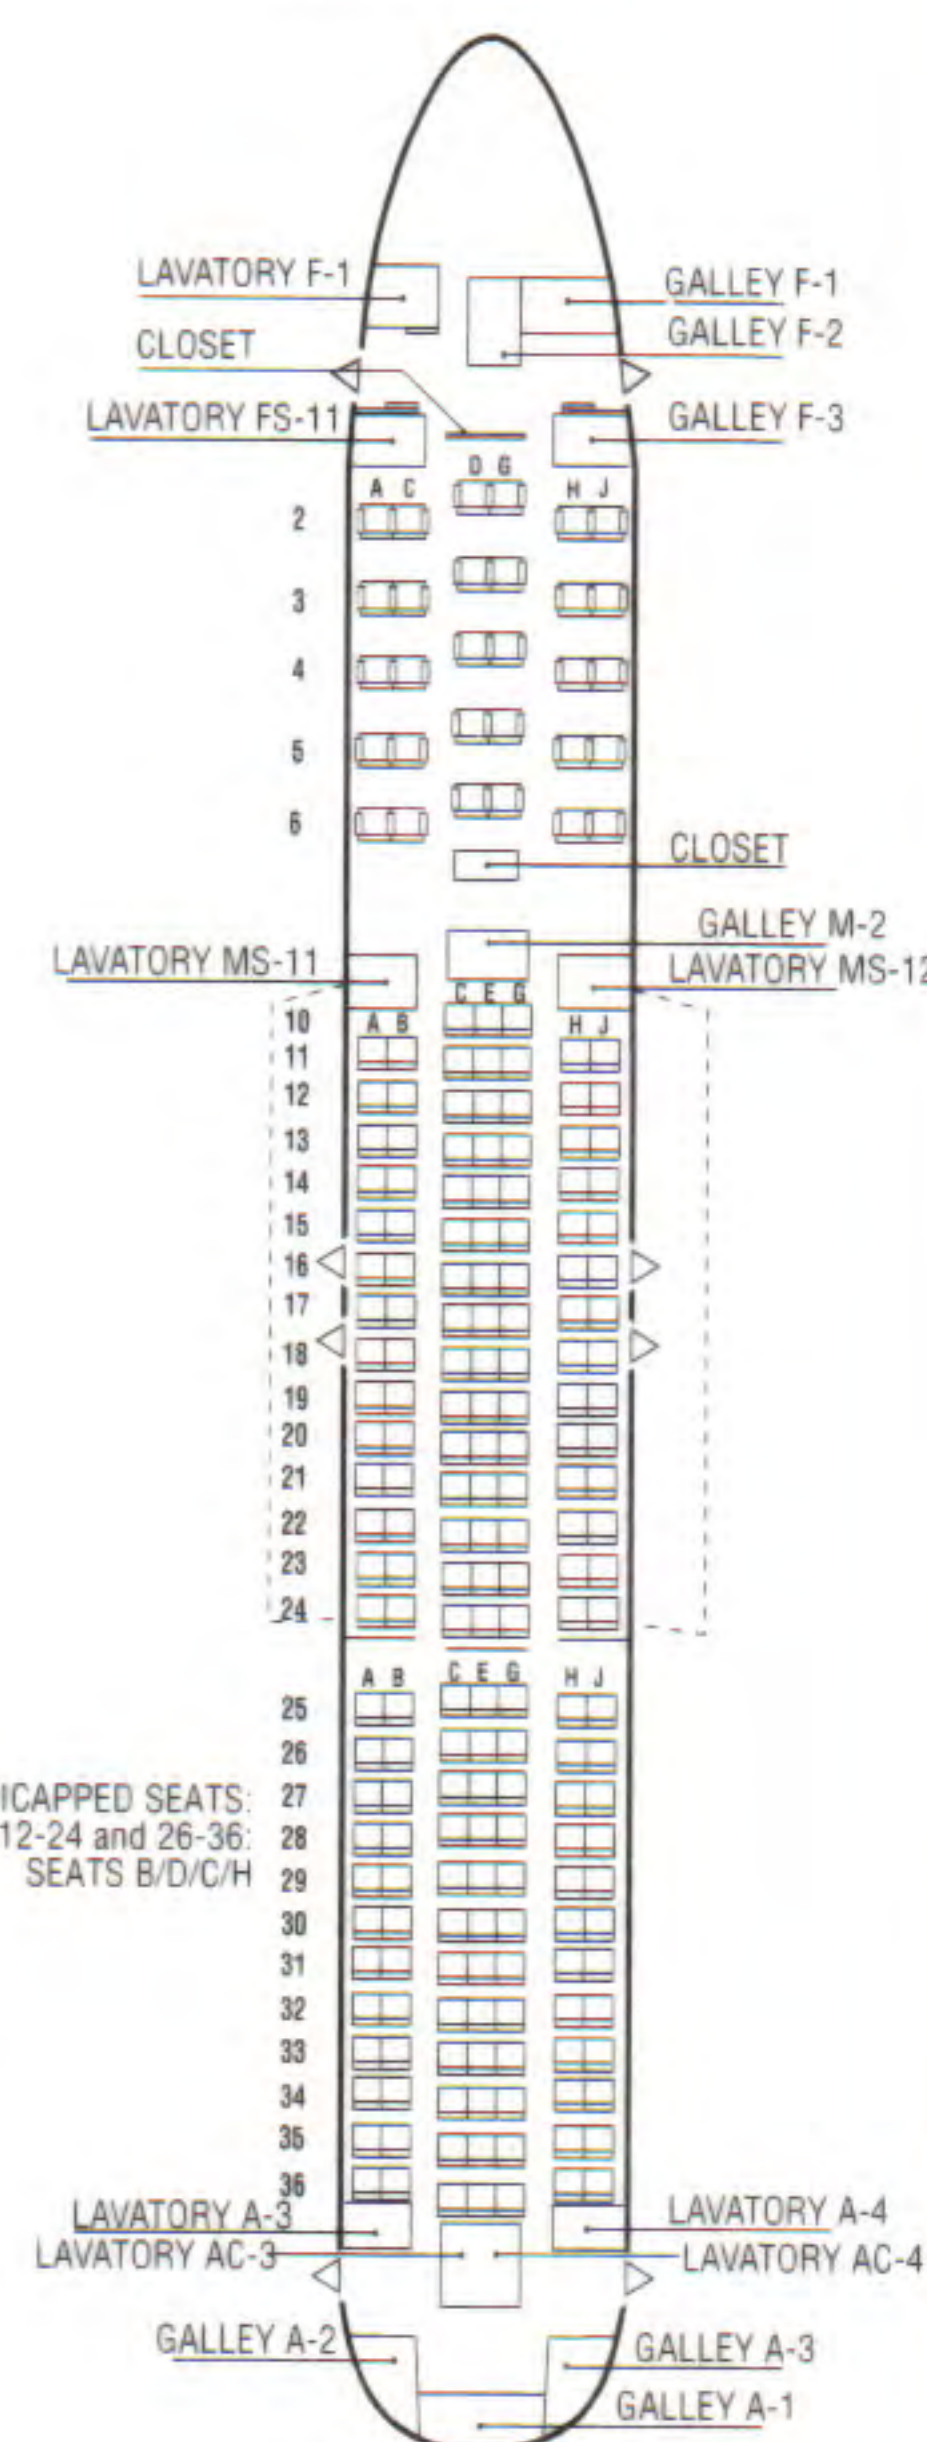

HANDICAPPED SEATS (C/D) ROWS 11-28, 27-30

767-300

First Class Rows 2-6
Main Cabin Rows 16-45

HANDICAPPED SEATS:
ROWS 12-24 and 26-36:
SEATS B/D/C/H

767-3YOER

First Class Rows 2-6
Main Cabin Rows 10-36

☐ Limited Pitch ☐ Limited Recline ☒ No Recline ☐ Moveable Armrests ● Power Port Location