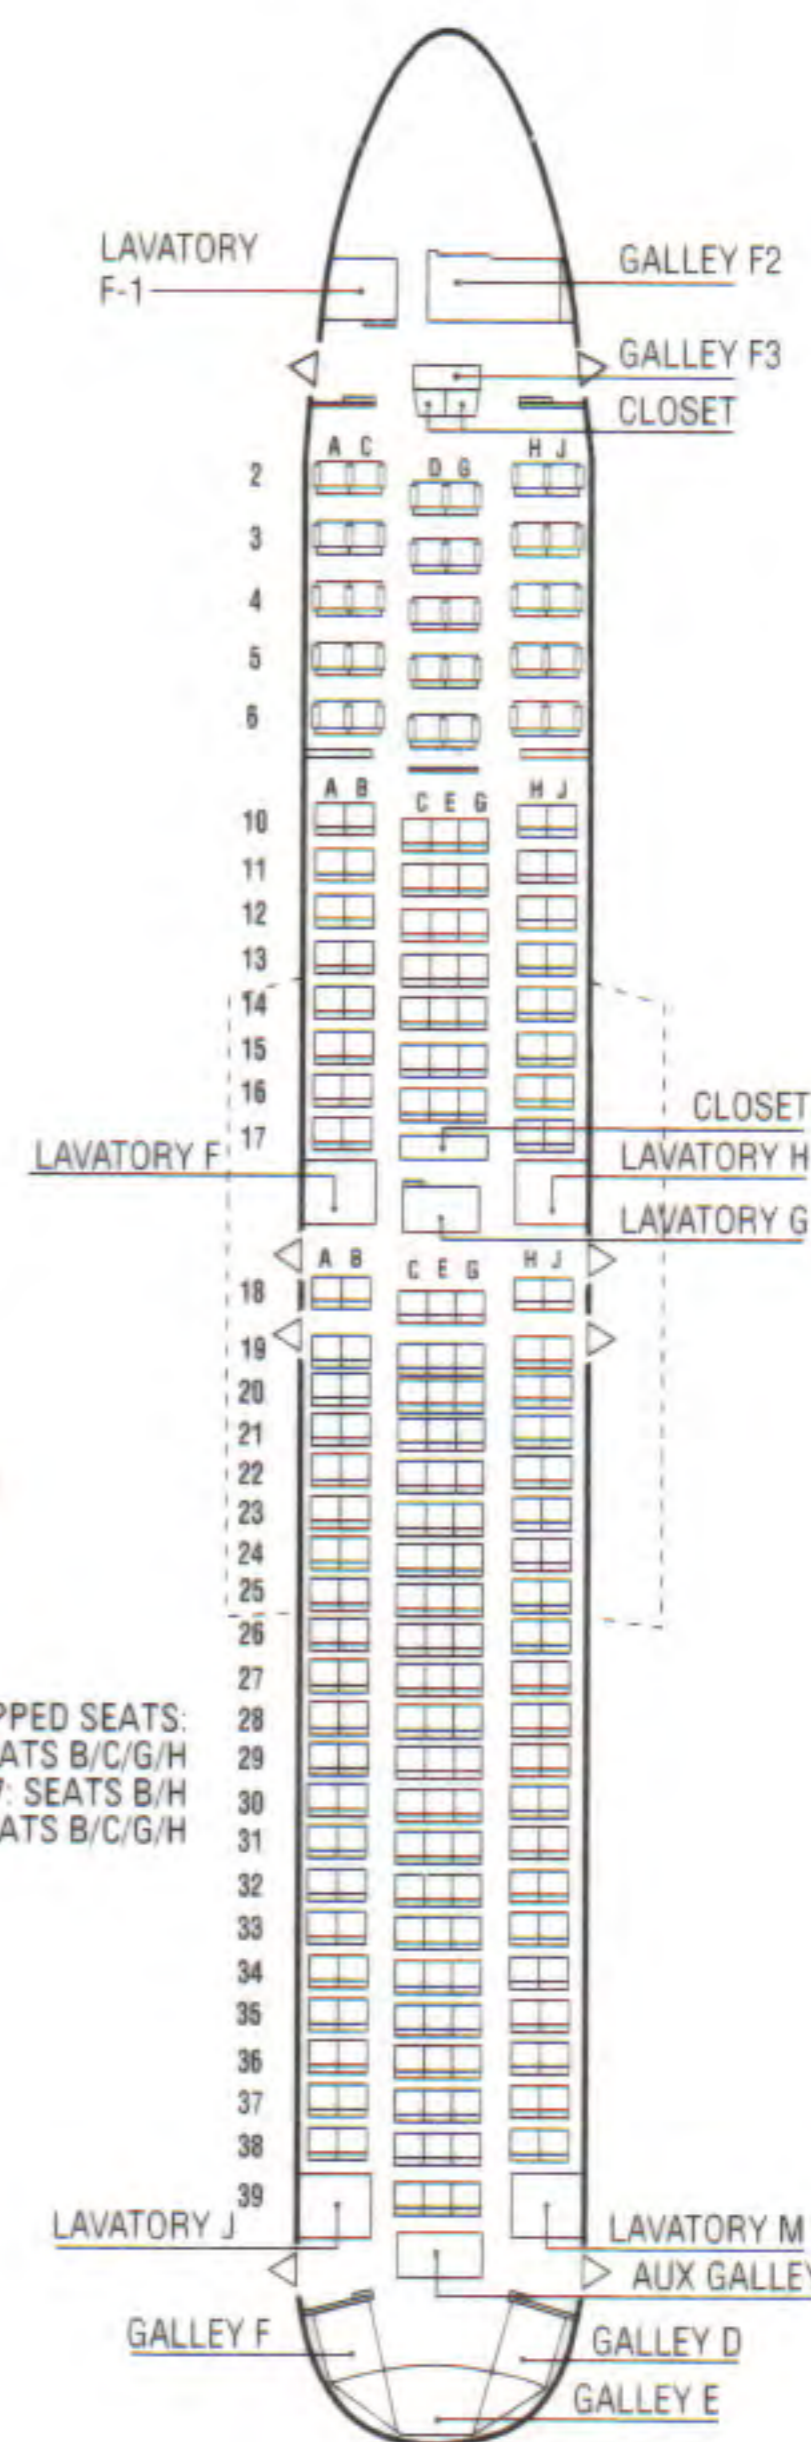

HANDICAPPED SEATS (C/D) ROWS 11-28, 27-30

767-300

First Class Rows 2-6
Main Cabin Rows 16-45

HANDICAPPED SEATS:
ROWS 12-24 and 26-36:
SEATS B/D/C/H

767-3YOER

First Class Rows 2-6
Main Cabin Rows 10-36

☐ Limited Pitch ☐ Limited Recline ☒ No Recline ☐ Moveable Armrests ● Power Port Location