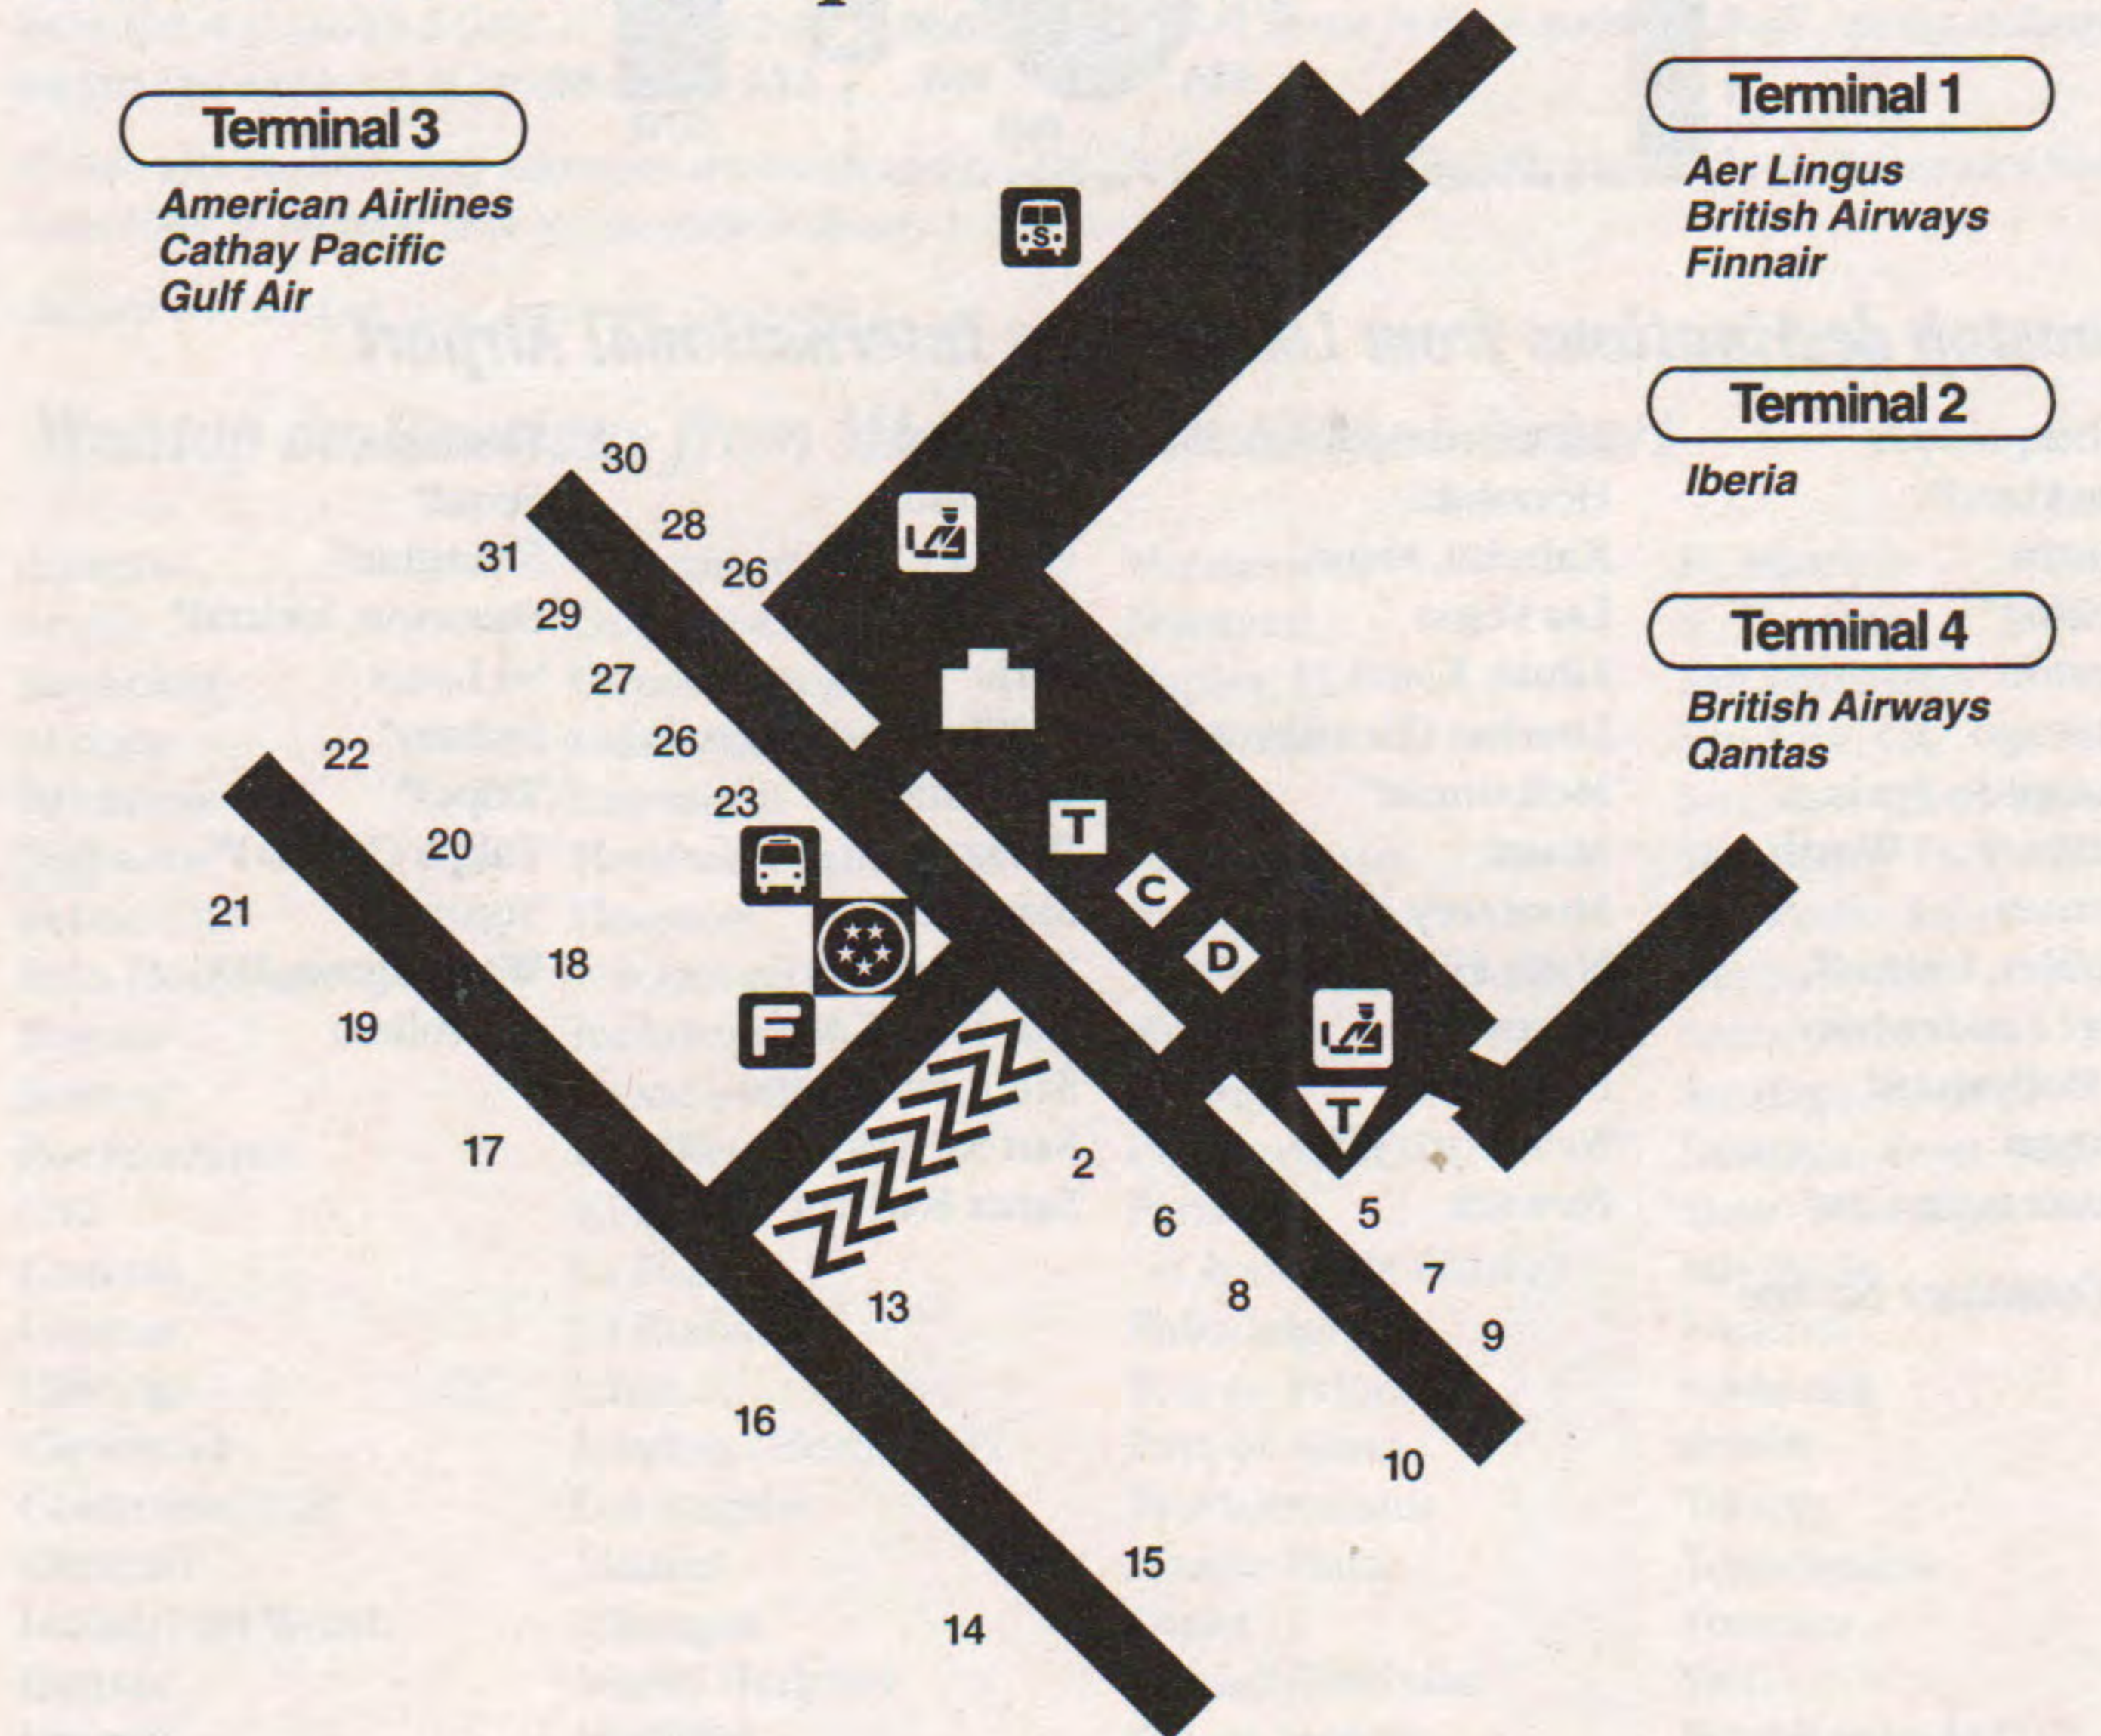

London Heathrow Airport

LHR

Nonstop destinations from London Heathrow Airport

Abu Dhabi*   Chicago   Los Angeles   Newark
Bahrain*   Doha*   Miami   New York (JFK)
Boston   Helsinki*   Muscat*

* Codeshare Service