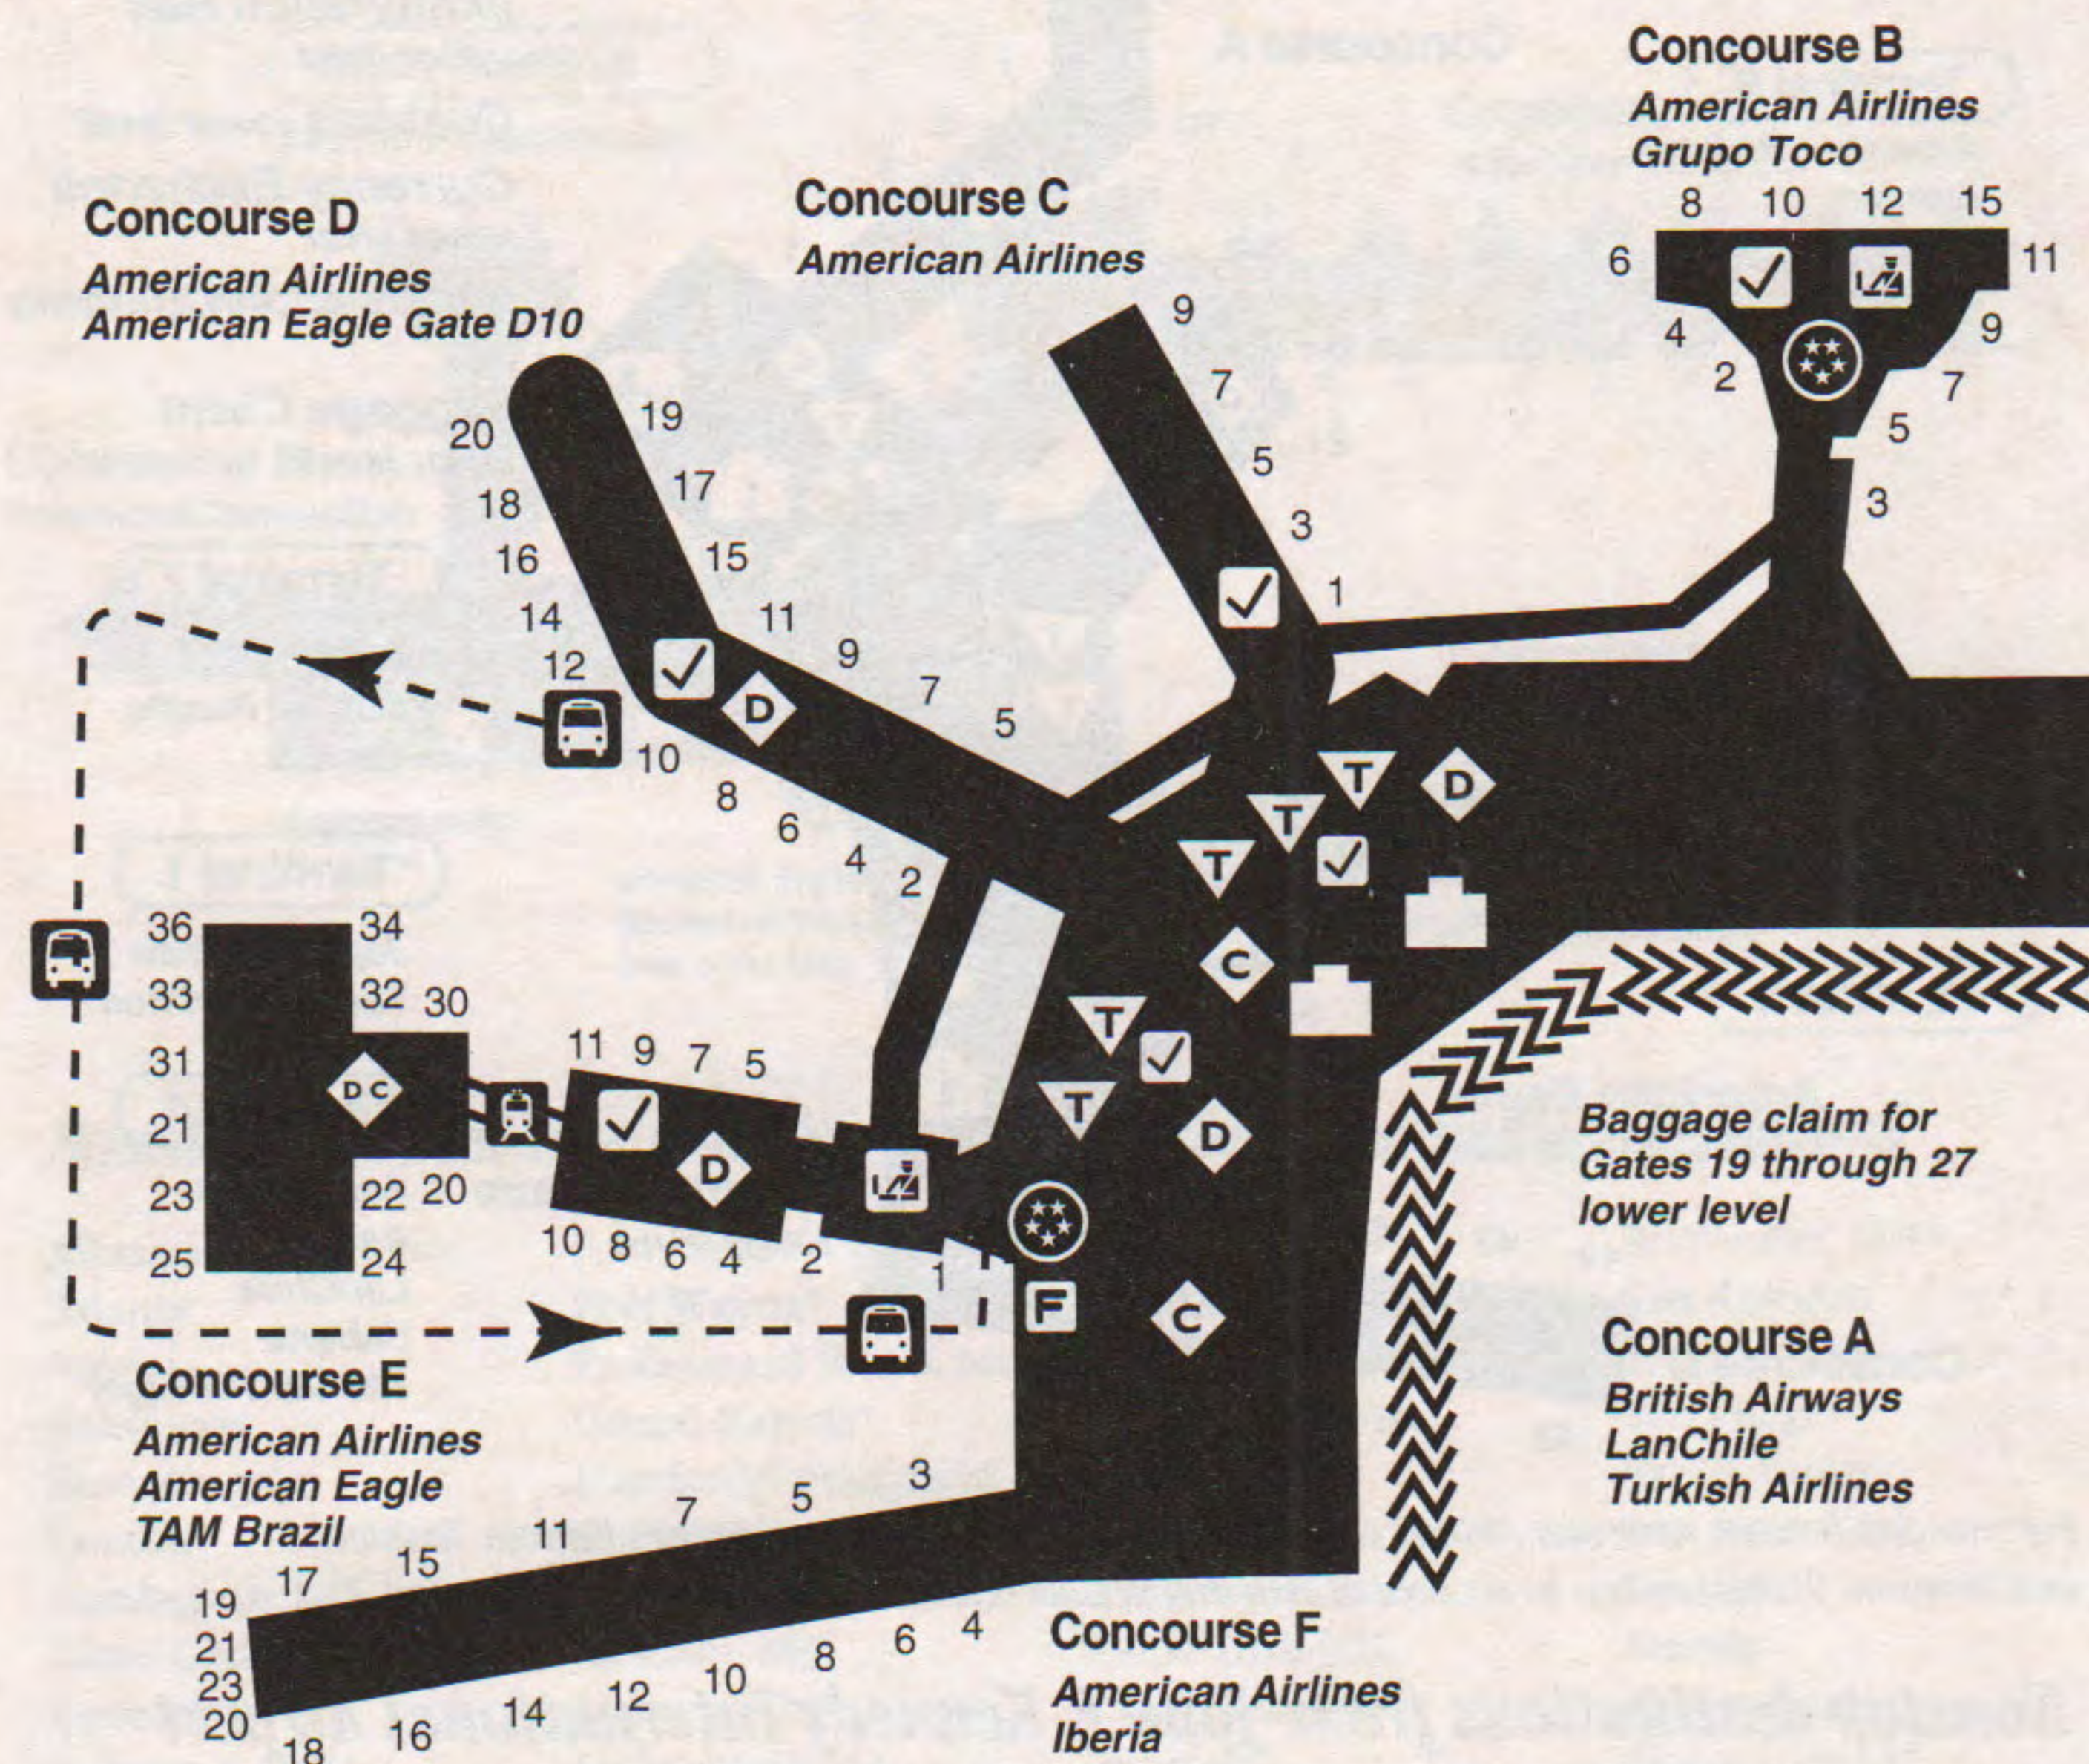

\* Codeshare Service

**Miami International Airport**

**MIA**

Connecting walkways are provided between Concourses C and D and between D and E for the convenience of our passengers. Passengers using these walkways do not need to clear airport security in order to move between concourses. The walkway is located across from Gate 1 in Concourse C, across from Gate 5 in Concourse D, and adjacent to Gate 5 in Concourse E (with the exception of Satellite E Gates 20-35, which are accessible only by tram service from the main terminal). Moving walkways are provided on Level 3 in Concourse D.