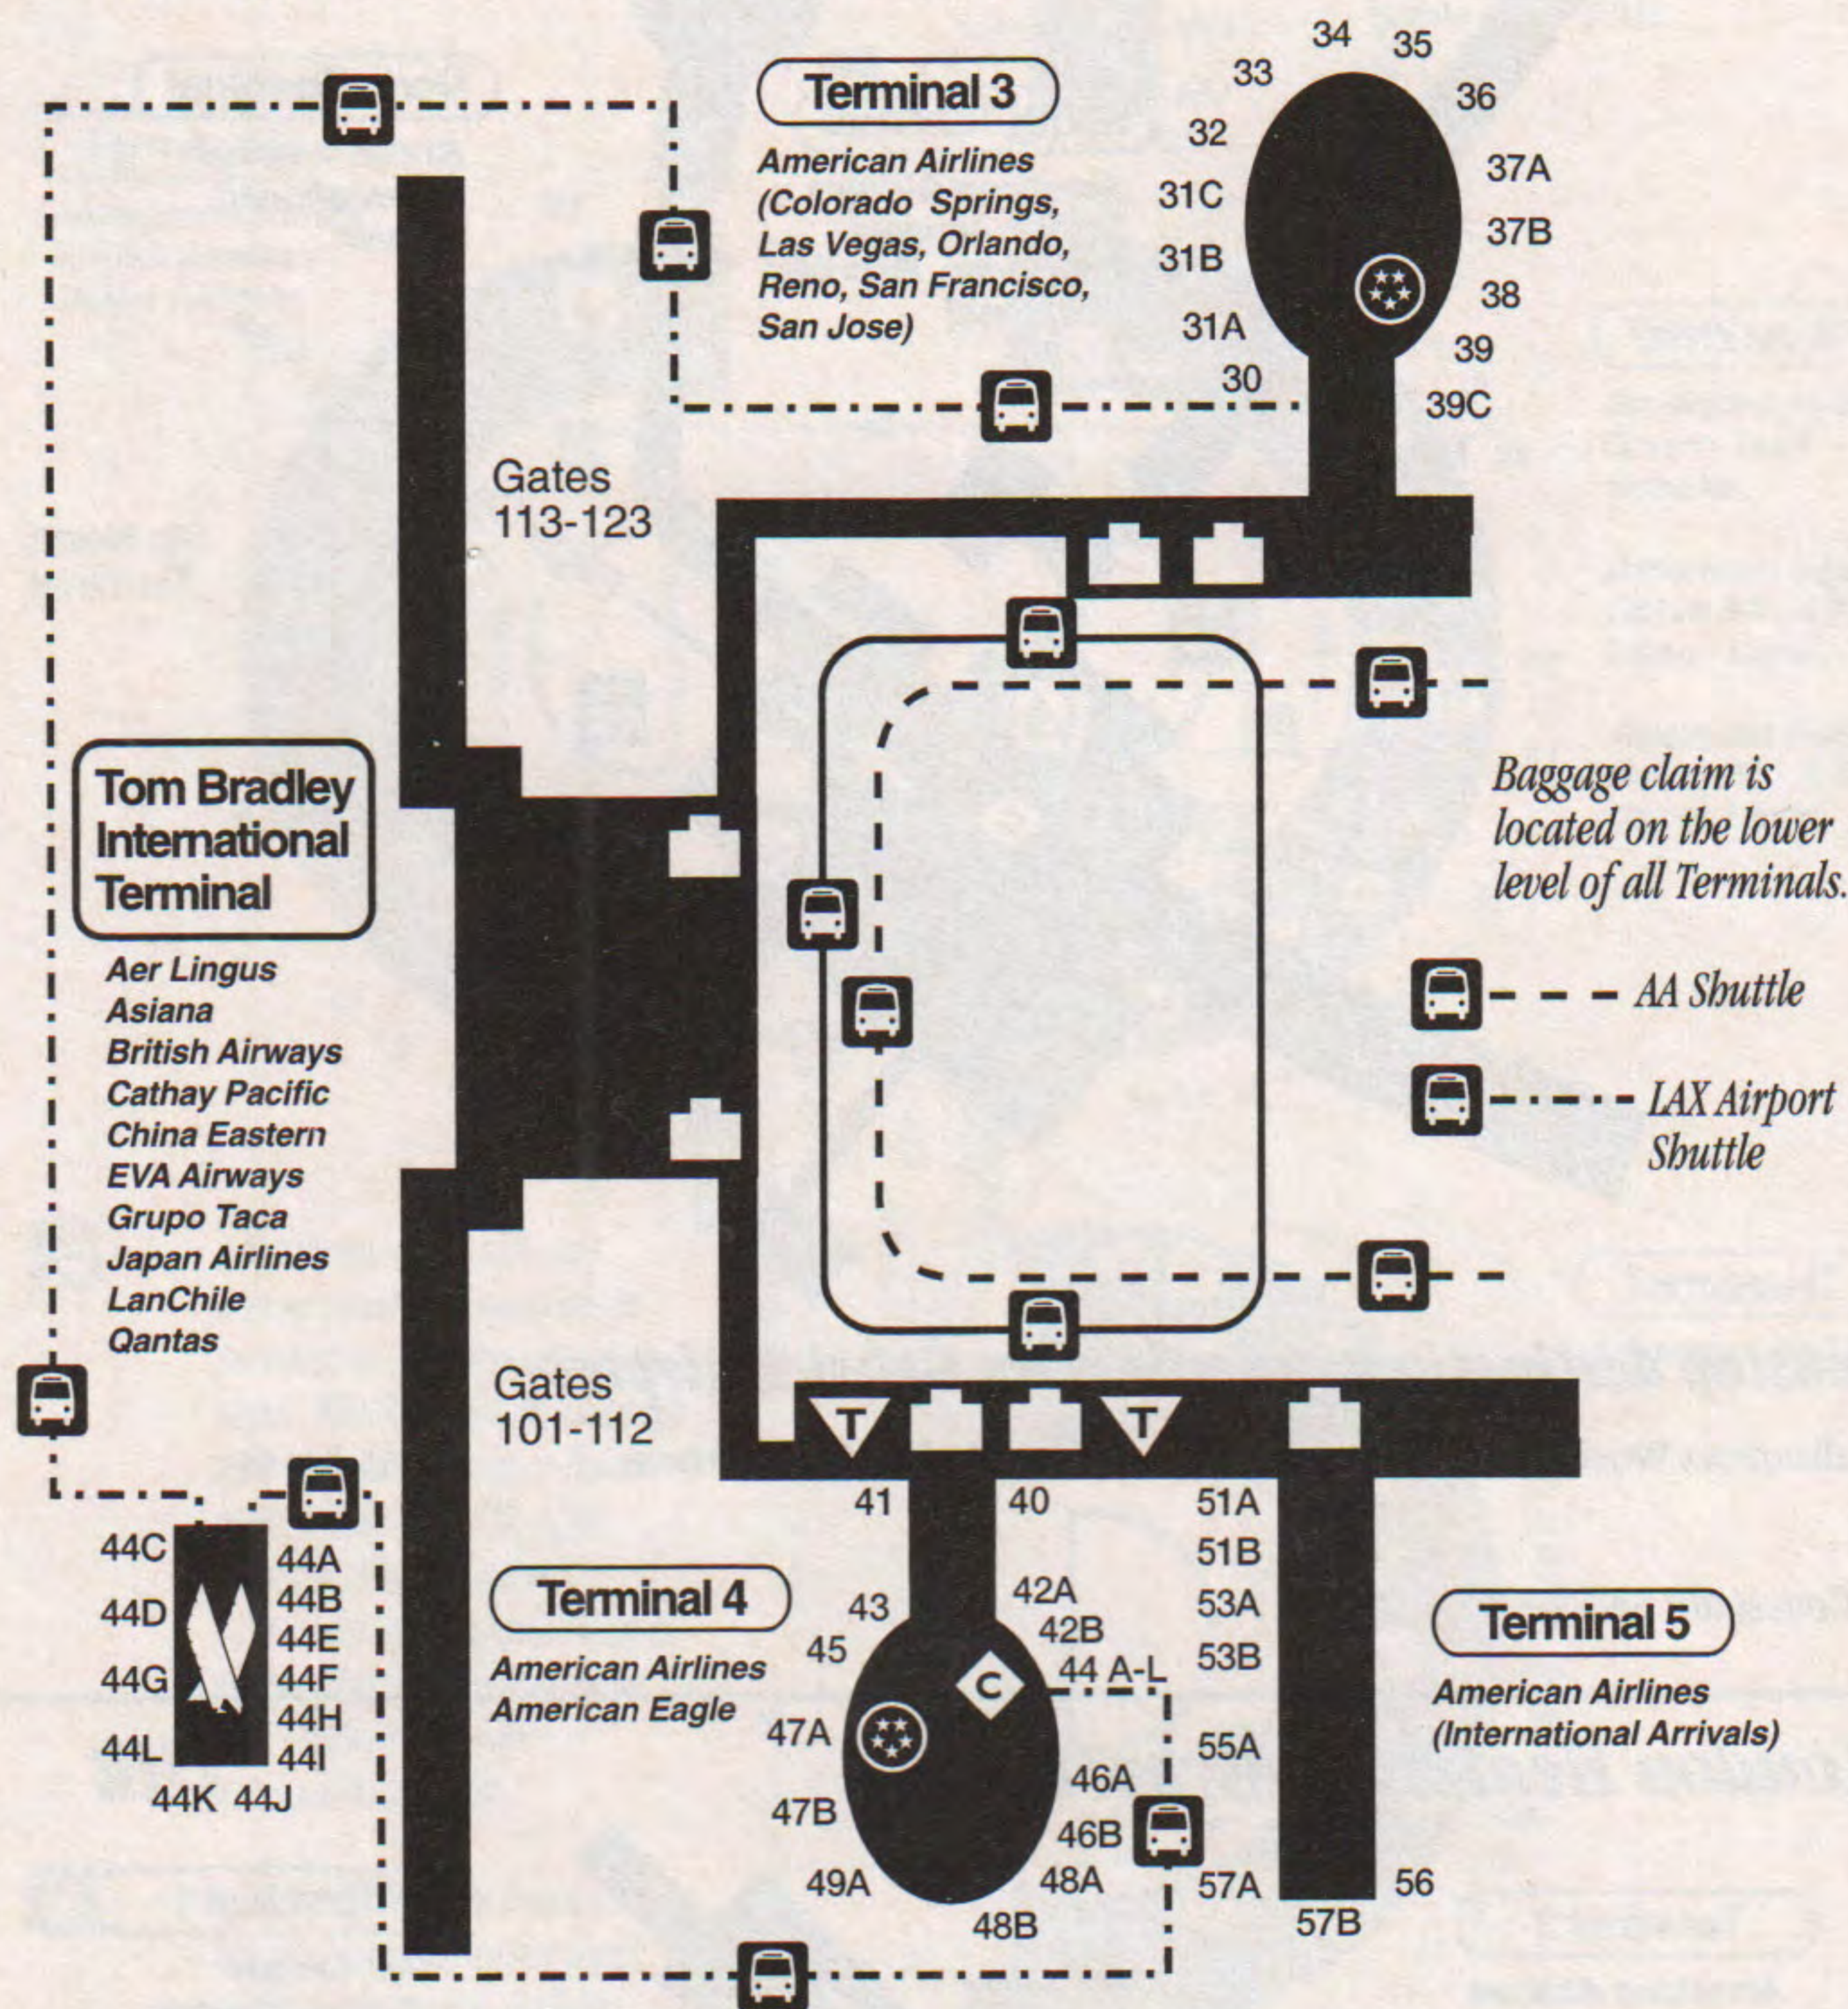

Los Angeles International Airport

LAX

Nonstop destinations from Los Angeles International Airport

Albuquerque	Hartford/Springfield	Oakland	Santiago*
Auckland*	Honolulu	Orlando	Seoul*
Austin	Kahului, Maui	Osaka*	Shanghai*
Beijing*	Las Vegas	Palm Springs	Shannon, Ireland*
Boston	Lihue, Kauai	Paris	St. Louis
Chicago	London (Heathrow)	(Charles de Gaulle)	Sydney*
Colorado Springs	Melbourne*	Phoenix	Taipei*
Dallas/Fort Worth	Miami	Reno	Tokyo (Narita)*
Denver	Monterey, CA	San Diego	Toronto
Dublin, Ireland*	Nadi, Fiji*	San Francisco	Washington, D.C. (Dulles)
Fort Lauderdale/ Hollywood	Nagoya*	San Jose, CA	
Fresno	Nashville	San Luis Obispo	
Guatemala City*	New York(JFK)	San Salvador*	
	Newark	Santa Barbara	

* Codeshare Service