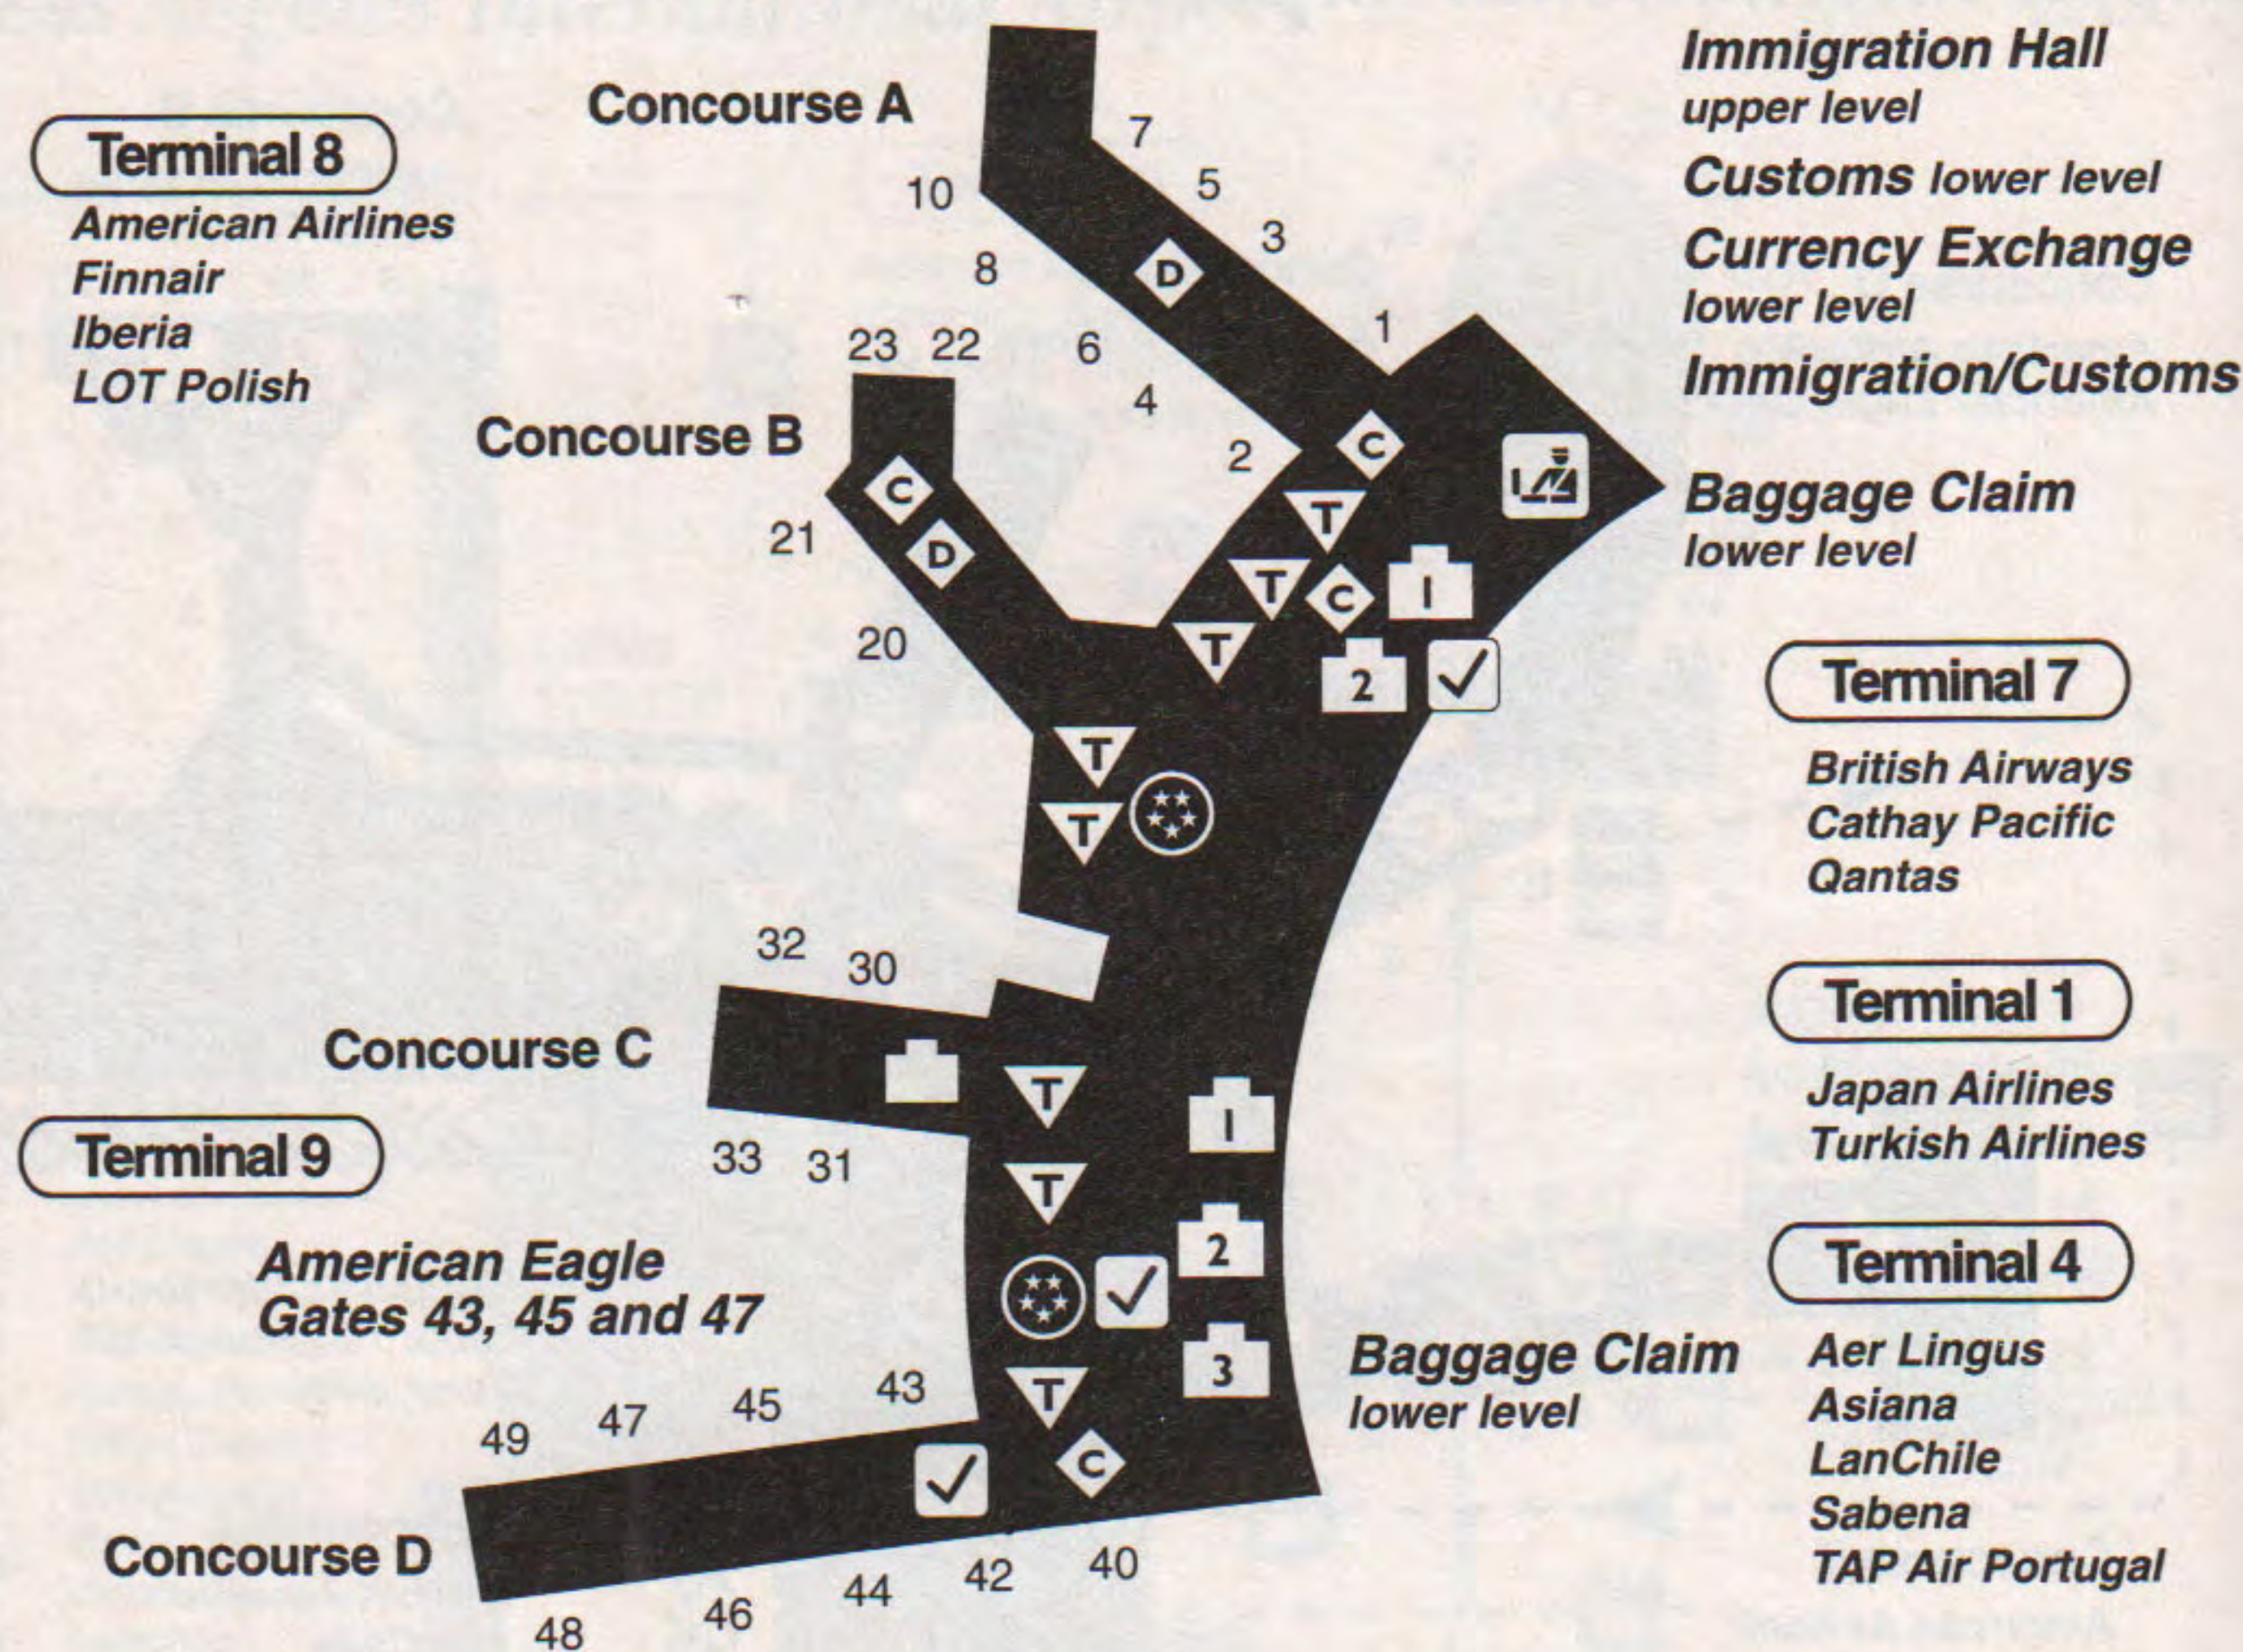

New York / John F. Kennedy International Airport JFK

For transfers between American Airlines and British Airways, a transfer bus operates between Terminal 7 and Terminal 9. This bus can be accessed at Terminal 9, Gate 40 and on the lower level of Terminal 7.

Nonstop destinations from John F. Kennedy International Airport

Albany, NY	Dublin, Ireland*	Paris (Charles de Gaulle)	San Jose, CA
Aruba	Geneva*	Philadelphia	San Juan
Baltimore	Grand Cayman	Pittsburgh	Santiago, Chile*
Barbados	Hartford/Springfield	Port-au-Prince	Santiago, Dom. Rep.
Barcelona*	Helsinki*	Providence	Santo Domingo
Bermuda	Kingston	Puerto Plata	Sao Paulo
Boston	Lisbon*	Punta Cana, Dom. Rep.	Seattle
Brussels*	London (Heathrow)	Raleigh/Durham	Shannon, Ireland*
Buenos Aires	Los Angeles	Rio de Janeiro	Tokyo (Narita)
Buffalo	Madrid*	St. Louis	Vancouver
Caracas	Miami	St. Maarten	Warsaw*
Chicago	Montego Bay	St. Thomas	Washington, D.C.
Columbus, OH	Montreal	San Diego	(Reagan National)
Dallas/Fort Worth	Oakland	San Francisco	Worcester, MA
			Zurich

* Codeshare Service