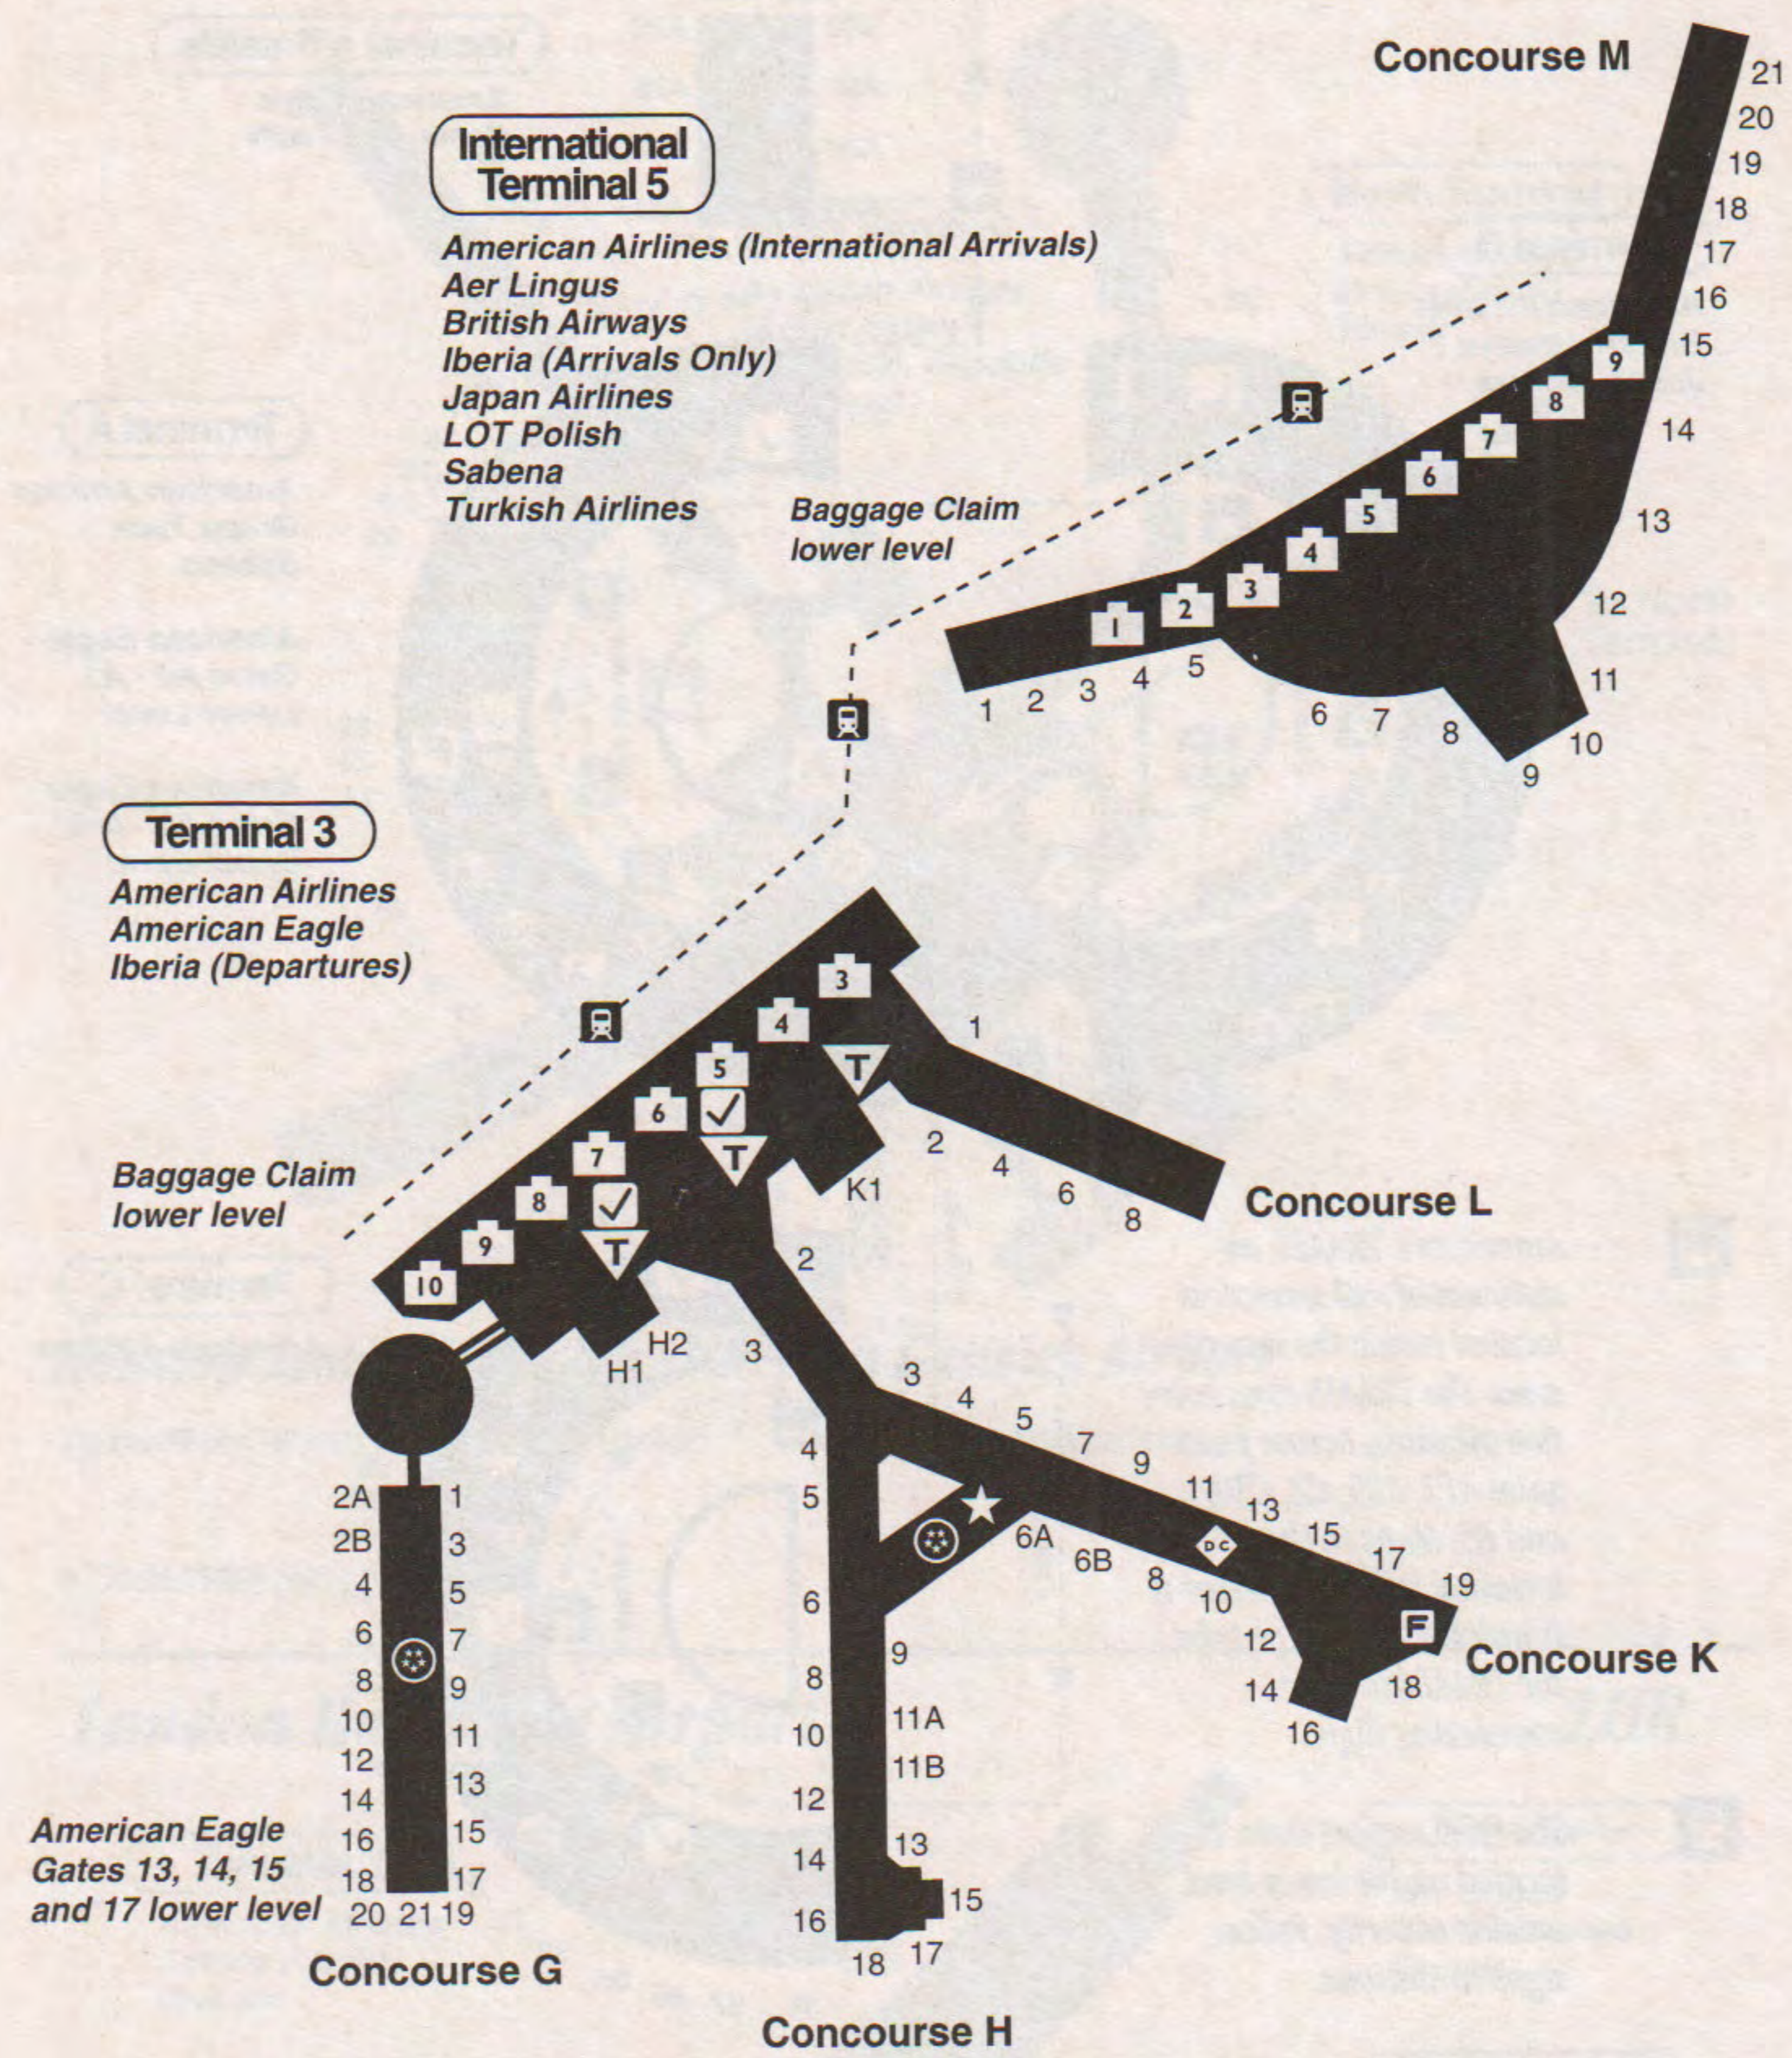

Chicago O'Hare International Airport

ORD

Nonstop destinations from Chicago O'Hare International Airport

Albany, NY	Fayetteville, AR	Manchester, UK	Rochester, MN
Albuquerque	(NW Arkansas Regional)	Memphis	Rochester, NY
Atlanta	Fort Lauderdale/Hollywood	Mexico City	Rome, Italy†
Austin	Fort Wayne	Miami	St. Louis
Baltimore	Frankfurt	Milwaukee	Salt Lake City
Birmingham, UK	Glasgow†	Minneapolis/St. Paul	San Antonio
Boston	Grand Rapids	Montreal	San Diego
Brussels	Green Bay	Nashville	San Francisco
Buffalo	Greenville/Spartanburg	New Orleans	San Jose, CA
Calgary	Harrisburg	New York (La Guardia)	San Jose del Cabo/La Paz†
Cedar Rapids/Iowa City	Hartford/Springfield	Newark	San Juan
Champaign, IL	Honolulu	Newburgh, NY	Sarasota/Bradenton†
Charlotte	Houston	Oklahoma City	Seattle
Chattanooga	(George Bush)	Omaha	Springfield
Cincinnati	Huntsville	Orange County	Steamboat Springs†
Cleveland	Indianapolis	Orlando	Syracuse
Columbus, OH	Jackson Hole†	Osaka*	Tampa
Dallas/Fort Worth	Kalamazoo	Ottawa	Tokyo (Narita)
Dayton	Kansas City, MO	Palm Springs†	Toledo
Denver	Knoxville	Paris (Charles de Gaulle)	Toronto
Des Moines	La Crosse	Peoria	Traverse City
Detroit	Lansing	Philadelphia	Tucson
Dublin, Ireland*	Las Vegas	Phoenix	Tulsa
Dubuque	London (Heathrow)	Pittsburgh	Vail†
Duluth/Superior	Los Angeles	Portland, OR	Warsaw*
El Paso	Louisville, KY	Providence	Washington, D.C. (Reagan National)
Evansville, IN	Madison	Raleigh/Durham	West Palm Beach
	Madrid*	Reno	White Plains
		Rockford, IL	

* Codeshare Service † Seasonal Service