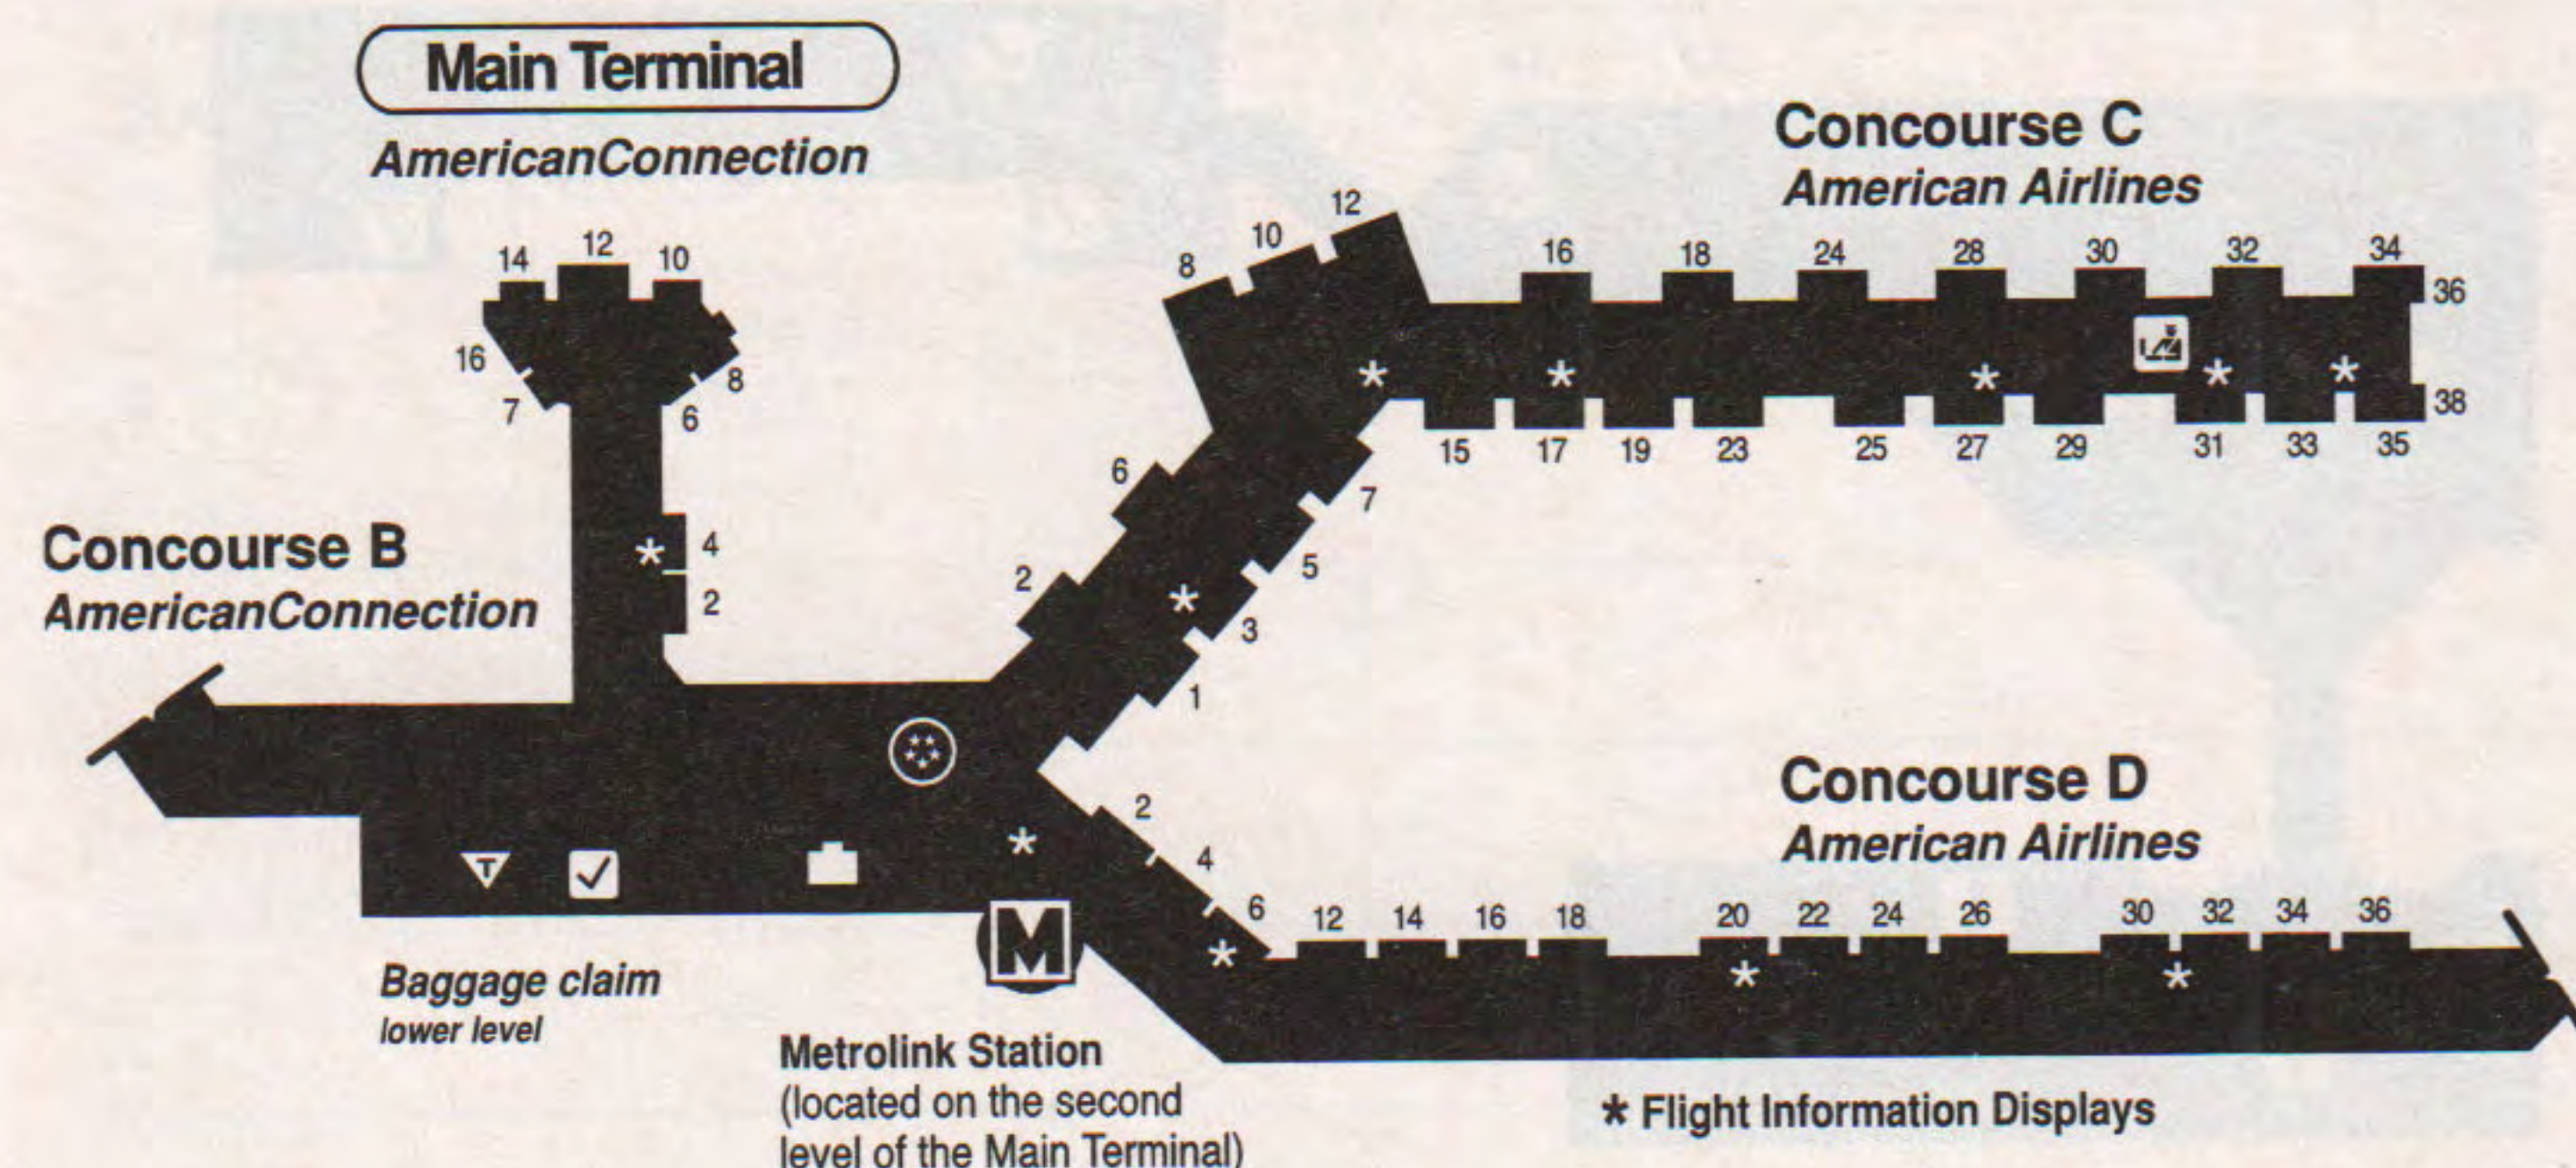

St. Louis / Lambert International Airport STL

Nonstop destinations from St. Louis / Lambert International Airport

Albuquerque	Fort Myers	Milwaukee	Rochester, MN*
Atlanta	Fort Wayne*	Minneapolis/St. Paul	San Antonio
Austin	Ft. Leonard Wood, MO*	Moline	Sacramento
Baltimore	Grand Rapids*	Montego Bay	San Diego
Bloomington	Hartford/Springfield	Nashville	San Francisco
Boston	Houston	Newark	San Jose, CA
Burlington, IA*	(Intercontinental)	New Orleans	San Juan
Cape Girardeau, MO*	Jackson, MS*	New York-JFK	Seattle
Cedar Rapids/ Iowa City, IA	Jackson, TN*	New York-LGA	Shreveport
Champaign/Urbana, IL	Jacksonville, FL	Norfolk	Sioux City, IA*
Charlotte	Joplin, MO*	Northwest Arkansas	Sioux Falls, SD*
Chicago (O'Hare)	Kansas City, MO	Oklahoma City	South Bend*
Cincinnati	Kirkville, MO*	Omaha	Springfield/ Branson, MO
Cleveland	Knoxville*	Ontario, CA	Springfield, IL*
Colorado Springs	Las Vegas	Orange County	Tampa
Columbia, MO*	Lexington, KY*	Orlando	Toronto
Columbus, OH	Lincoln, NE*	Owensboro, KY*	Tulsa
Dallas/Fort Worth	Little Rock	Paducah*	Vancouver
Dayton OH	London, Gatwick	Peoria*	Washington D.C.
Decatur, IL*	Los Angeles	Philadelphia	(Dulles)
Denver	Louisville	Phoenix	Washington D.C.
Des Moines	Madison	Pittsburgh	(Reagan International)
Detroit	Marion, IL*	Portland, OR	Waterloo, IA*
Evansville, IN*	Maui	Quincy, IL*	Wichita, KS
Fort Lauderdale	Memphis	Raleigh/Durham	
	Miami	Richmond	

* Operated by AmericanConnection Carriers