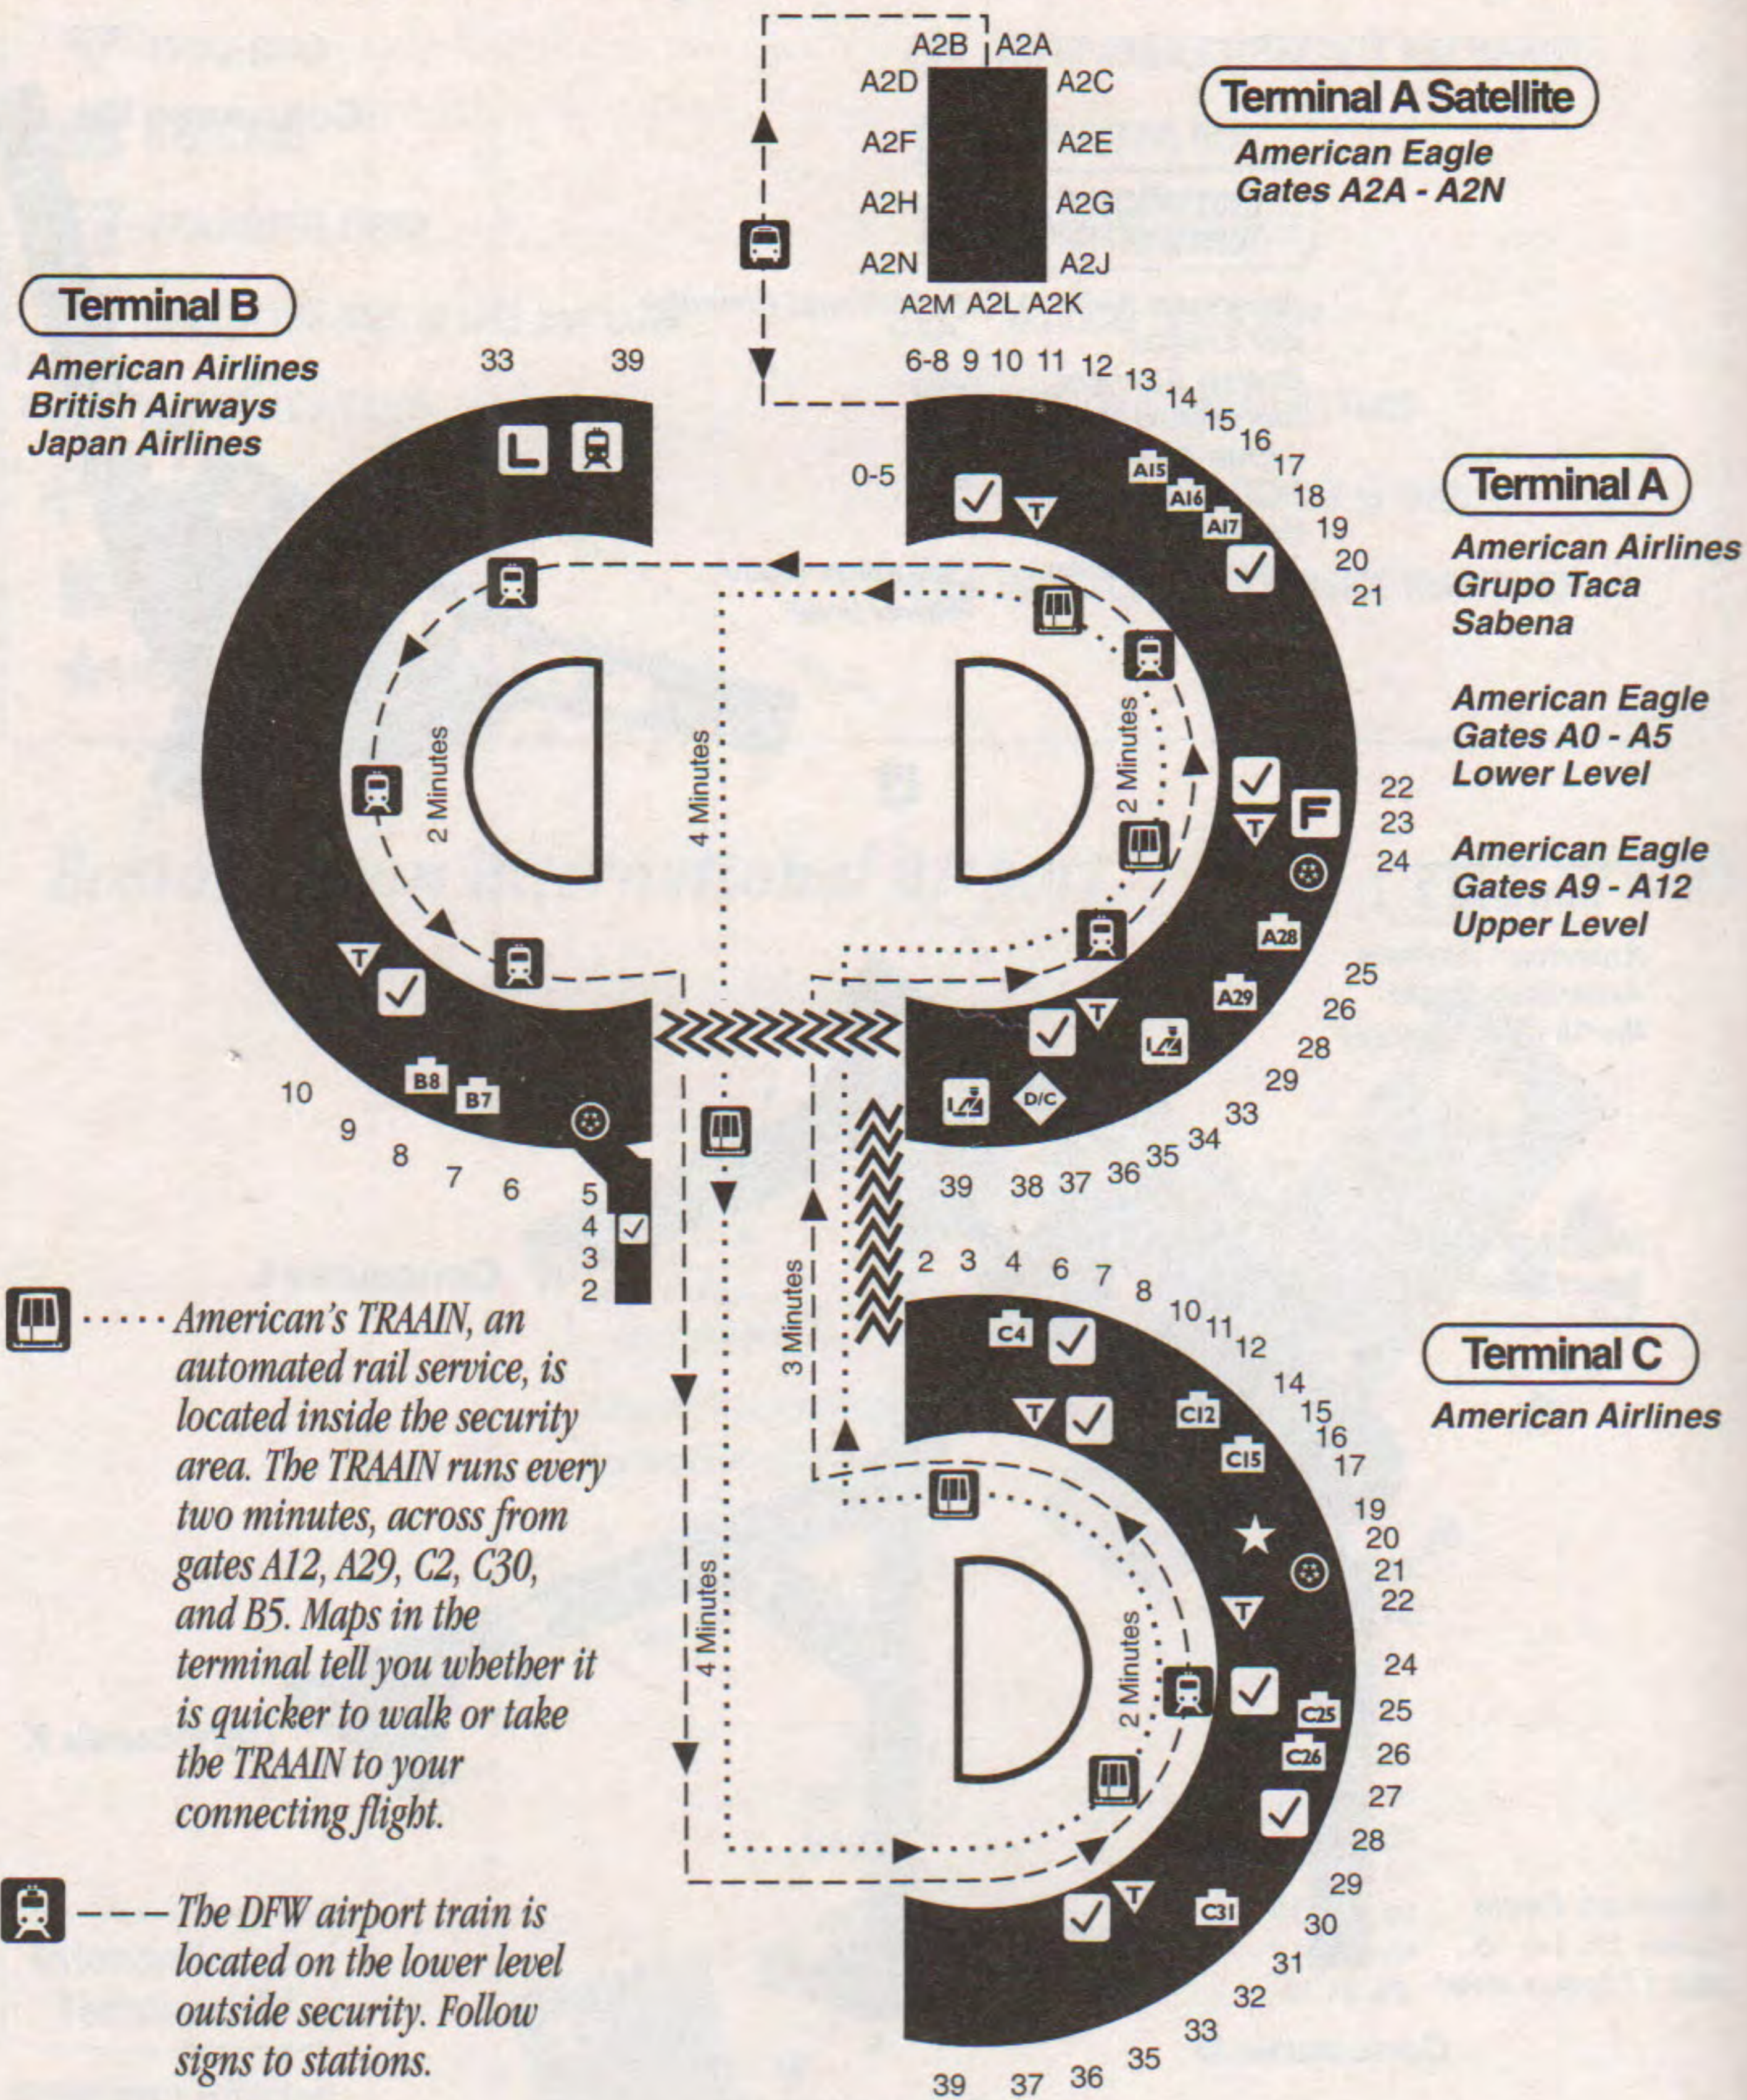

Dallas / Fort Worth International Airport

DFW

Nonstop destinations from Dallas/Fort Worth International Airport

Abilene	Cleveland	Huntsville	St. Paul	San Antonio
Acapulco	Colorado Springs	Indianapolis	Monterrey	San Diego
Aguascalientes	Columbus	Jackson	Montreal	San Francisco
Albuquerque	Corpus Christi	Jackson Hole†	Nashville	San Jose
Amarillo	Costa Rica	Jacksonville	New Orleans	San Juan
Anchorage†	Dayton	Kansas City	New York	Santiago
Atlanta	Denver	Kahului, Maui	Newark	Sao Paulo
Austin	Des Moines	Killeen/Ft. Hood	Norfolk/ Williamsburg	Savannah
Bakersfield	Detroit	Knoxville	Oakland	Seattle
Baltimore	Durango†	Lake Charles	Oklahoma City	Shreveport
Baton Rouge	El Paso	Las Vegas	Omaha	Springfield, MO
Belize	Fayetteville, AR	Lawton/Ft. Sill	Ontario	St. Louis
Birmingham	Fort Lauderdale/ Hollywood	Leon	Orange County	Steamboat Springs†
Boise	Fort Smith	Laredo	Orlando	Tampa
Boston	Frankfurt	Lima	Osaka	Texarkana
Brussels*	Fresno	Little Rock	Palm Springs	Telluride, CO
Bryan/ College Station	Fort Myers†	London	Panama City	Tokyo
Buffalo	Fort Wayne	Long Beach	Paris	Toronto
Burbank	Grand Rapids	Longview/Kilgore	Philadelphia	Tucson
Calgary	Greensboro	Los Angeles	Phoenix	Tulsa
Cancun	Greenville/ Spartanburg	Los Cabos/La Paz	Portland	Tyler
Caracas	Guadalajara	Louisville	Pittsburgh	Vail†
Cedar Rapids/ Iowa City	Guatemala City	Lubbock	Puerto Vallarta	Vancouver
Charlotte	Gunnison/ Crested Butte, CO†	Madison	Raleigh/Durham	Waco
Chattanooga	Hartford/Springfield	McAllen	Reno	Washington, D.C.
Chicago O'Hare	Honolulu	Memphis	Richmond	West Palm Beach
Chicago (Midway)	Houston	Miami	Sacramento	Wichita
Cincinnati		Midland/Odessa	Salt Lake City	Wichita Falls
		Minneapolis/	San Angelo	Zurich

* Codeshare Service † Seasonal Service