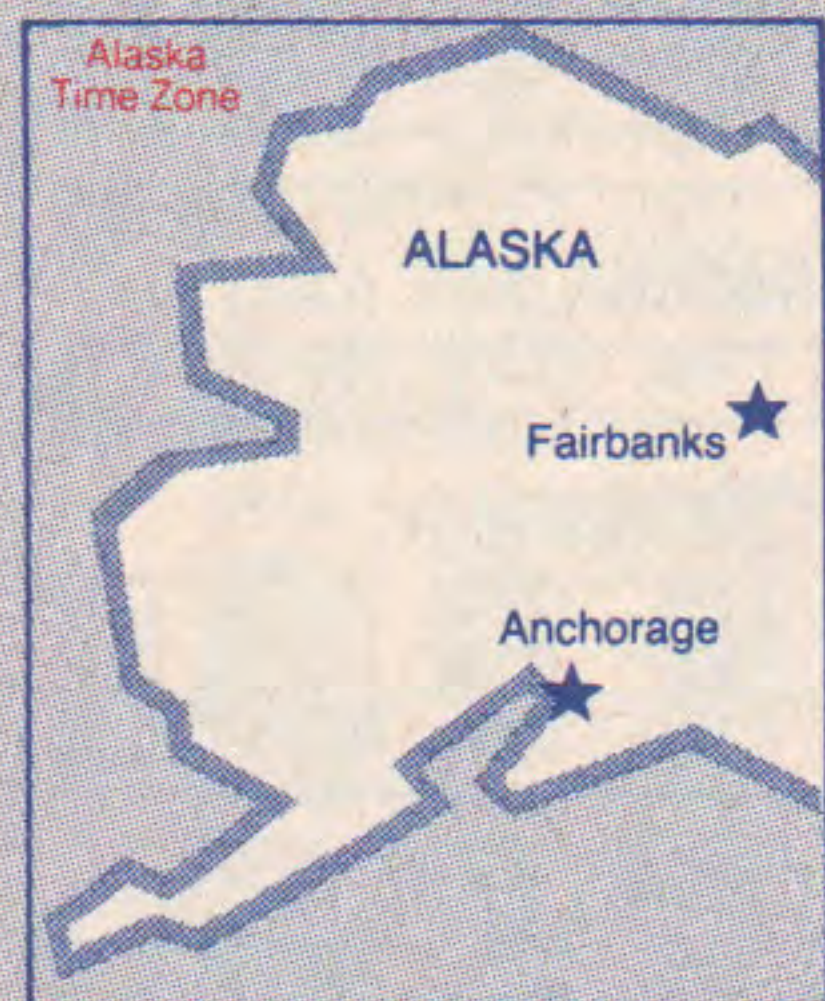

American Airlines Destinations

Domestic AA cities — Blue
International AA cities — Red

★ Alaska Airlines/American Airlines Interchange

NEW SERVICE

Effective January 15, American Airlines announces new service between Miami and Nassau.

INTRODUCING BUSINESS CLASS

For those of you who'd like an alternative to Coach that lets you enjoy extra comfort and convenience, American Airlines introduces Business Class on selected nonstop widebody flights between New York and San Francisco, New York and Los Angeles, and Los Angeles and Dallas/Fort Worth. So try our new Business Class—it may well be your best travel investment.