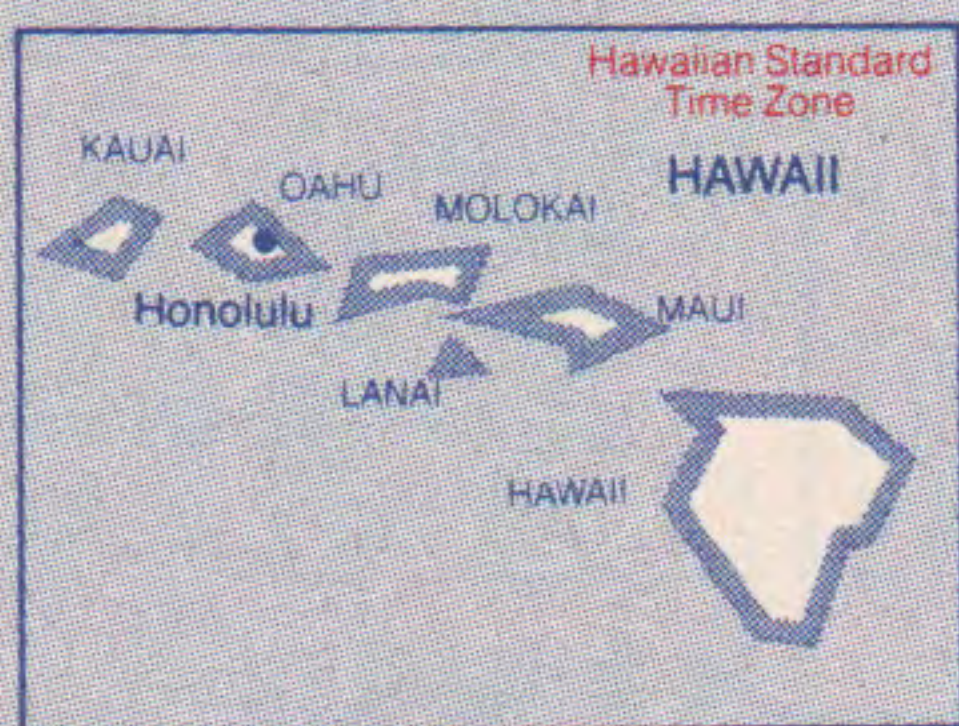

American Airlines Destinations

Domestic AA cities — Blue
International AA cities — Red

★ Alaska Airlines/American Airlines Interchange

NEW SERVICE

Effective January 15, American Airlines announces new service between Miami and Nassau.

INTRODUCING BUSINESS CLASS

For those of you who'd like an alternative to Coach that lets you enjoy extra comfort and convenience, American Airlines introduces Business Class on selected nonstop widebody flights between New York and San Francisco, New York and Los Angeles, and Los Angeles and Dallas/Fort Worth. So try our new Business Class—it may well be your best travel investment.