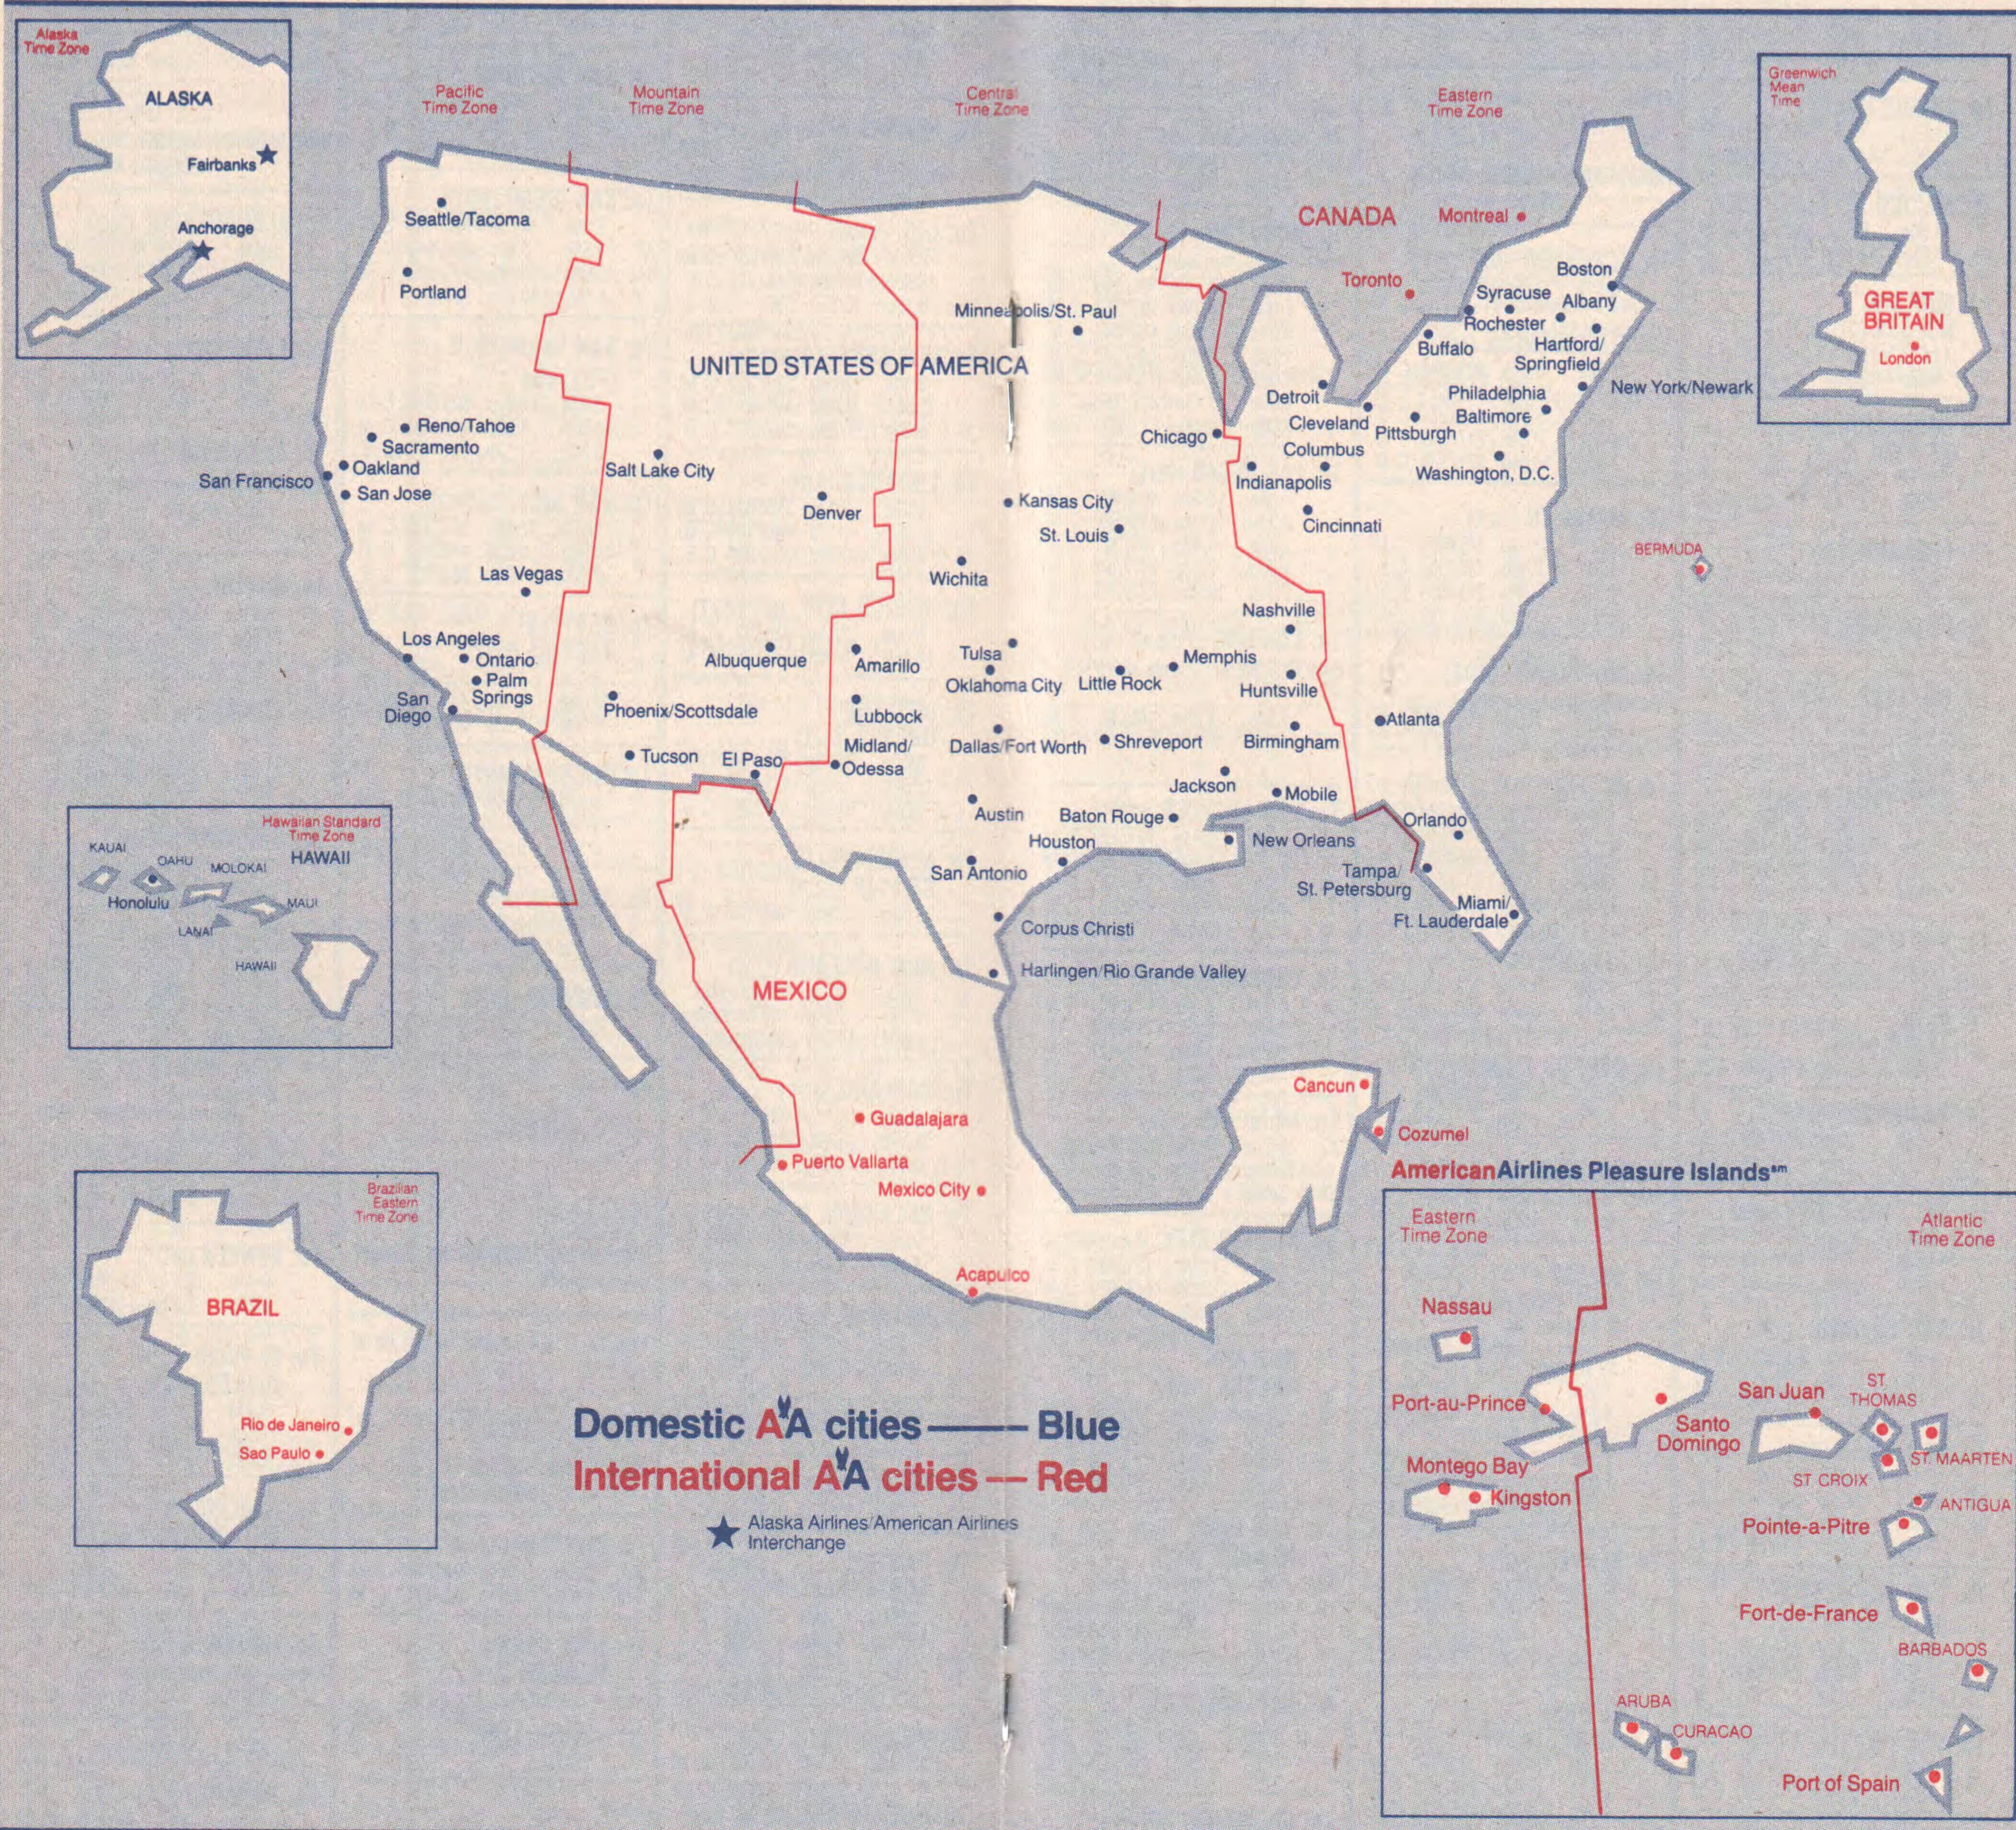

American Airlines Destinations

AMERICAN'S NEW SERVICE

Starting April 24, American Airlines inaugurates four daily nonstops between Dallas/Fort Worth and Atlanta, Ga.

Also on April 24, American Airlines offers twice daily nonstop service to and from Dallas/Fort Worth and Houston's close-in airport, William P. Hobby. This is in addition to American's eight daily regularly scheduled nonstops between Dallas/Fort Worth and Houston's Intercontinental Airport.