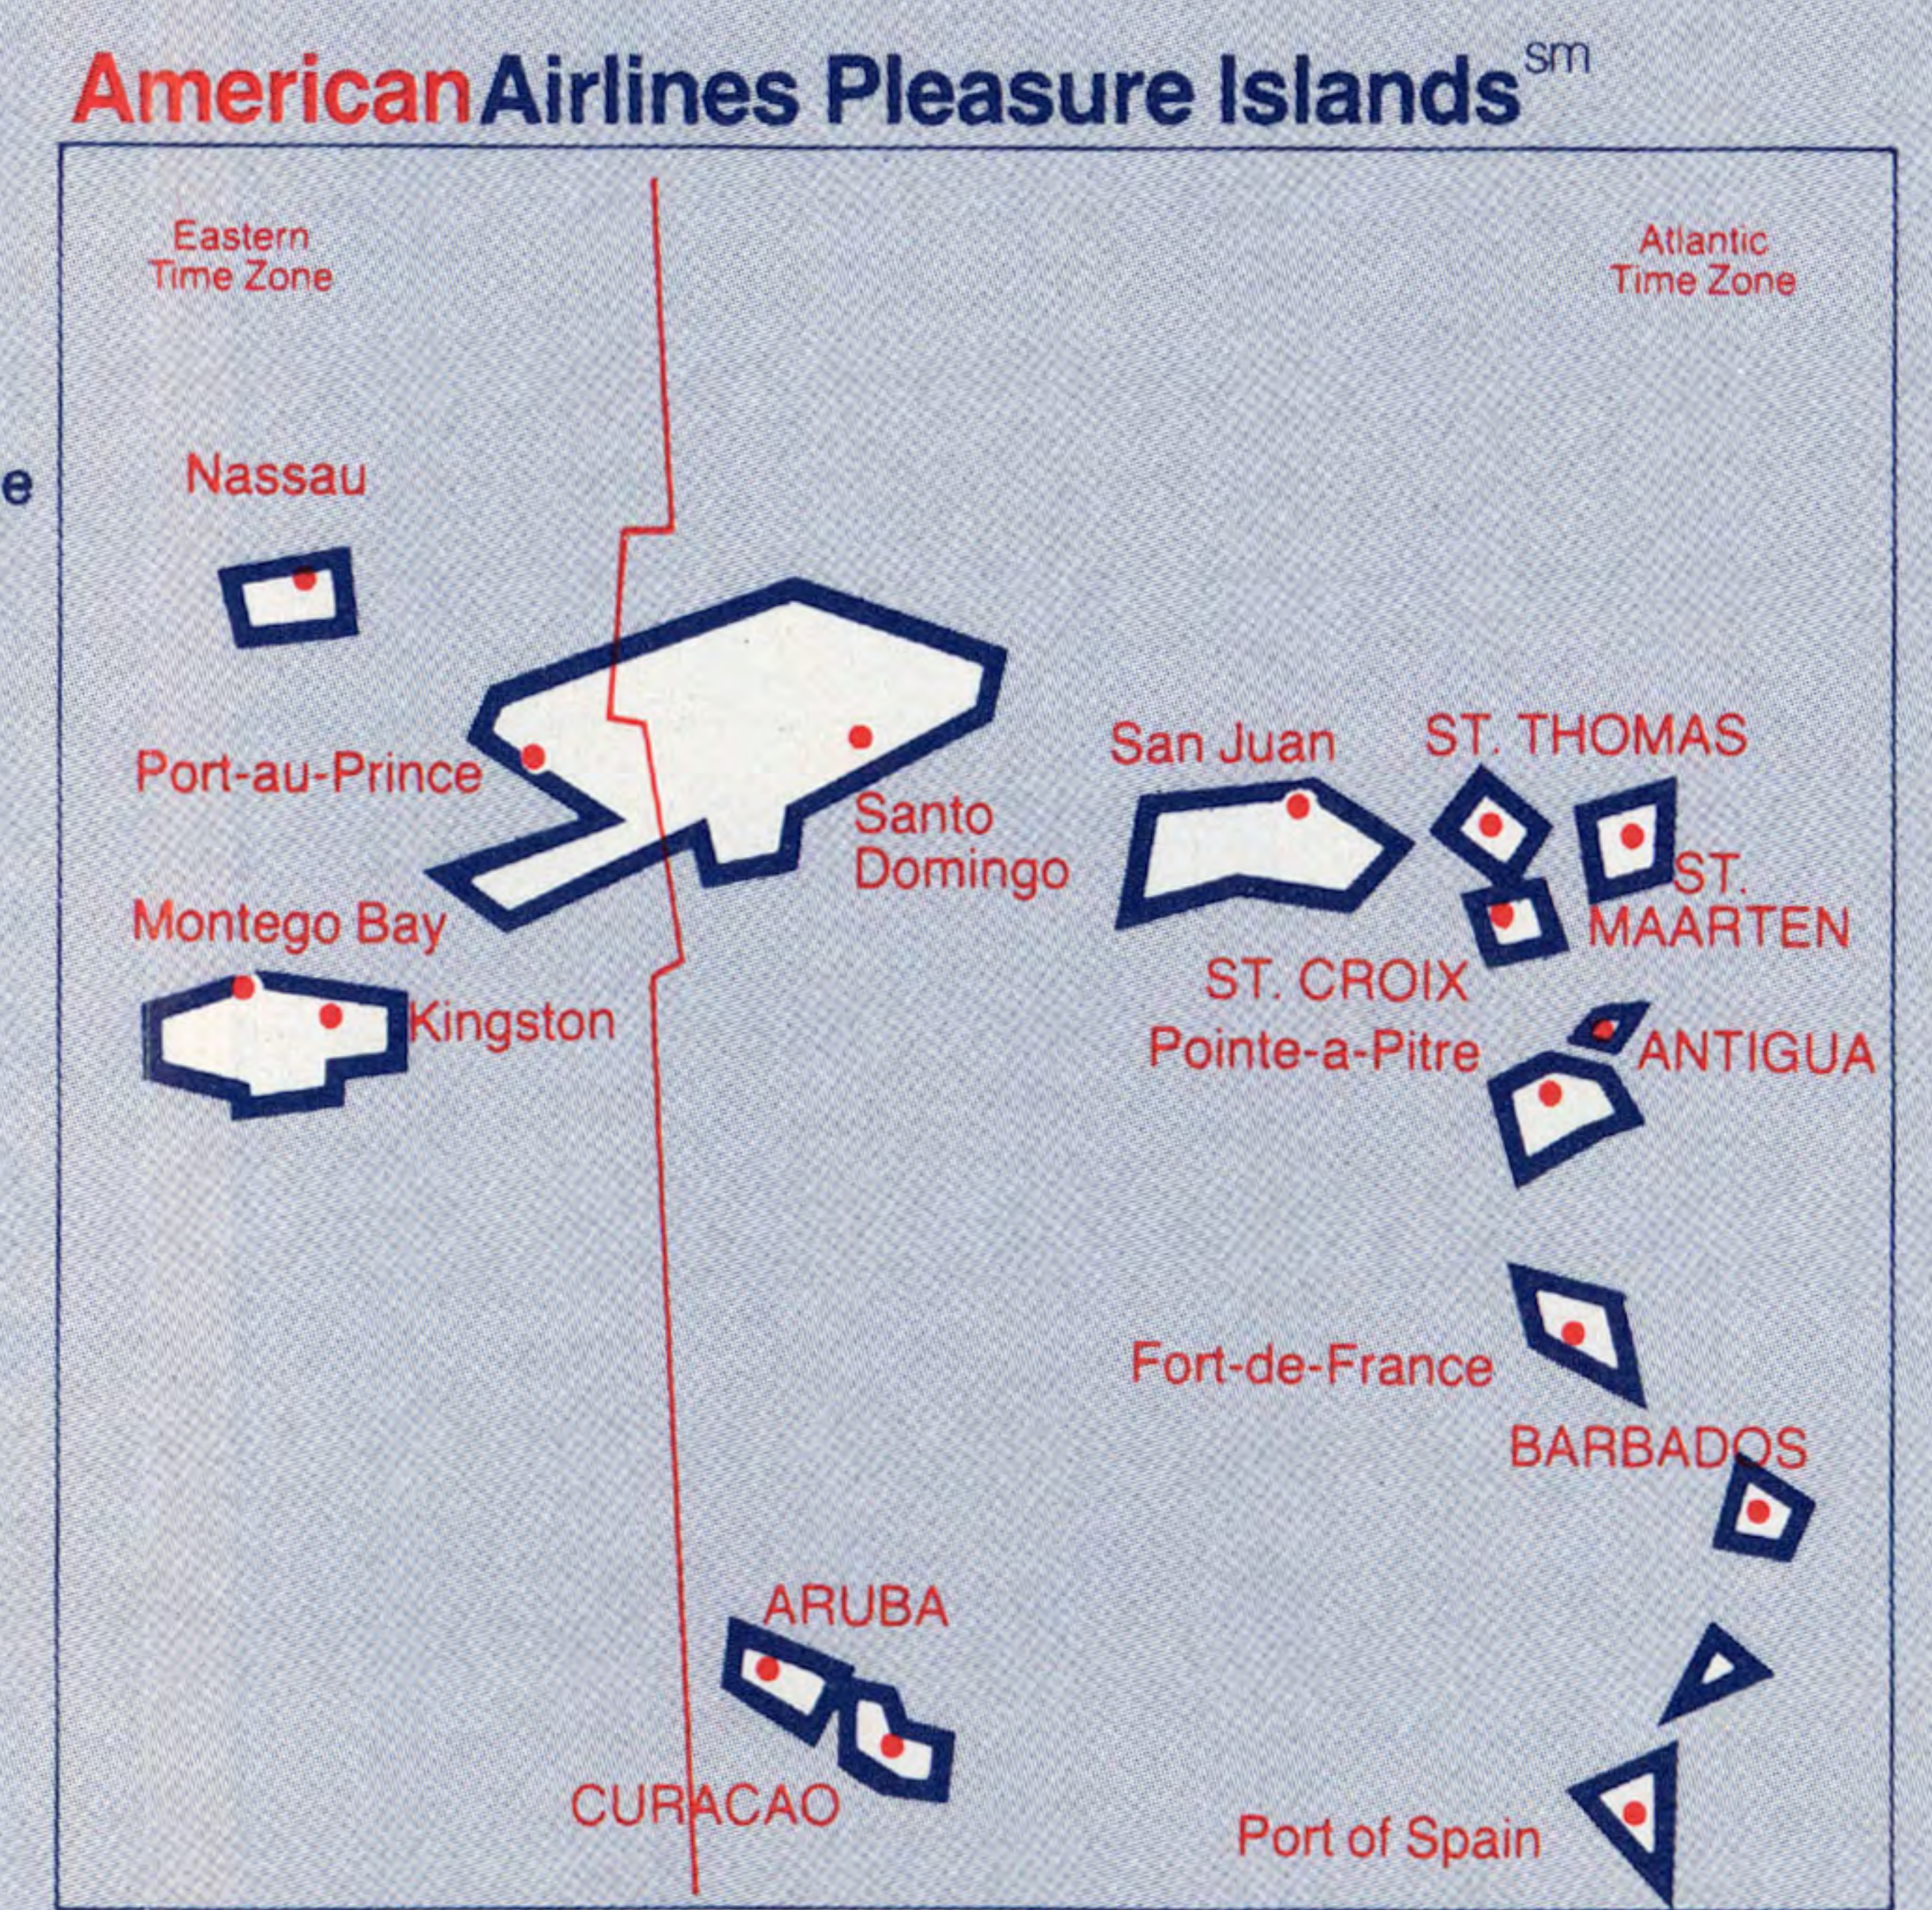

American Airlines Destinations

Airport Overview

American Airlines planes take off from Chicago more than 150 times a day for destinations throughout the U.S., Canada and Mexico. All American flights arrive and depart on the "H" and "K" concourses, putting you only steps away from your connecting flight. Flight information video monitors are located throughout the concourses as are convenient snack bars and lounges for added passenger comfort and convenience.