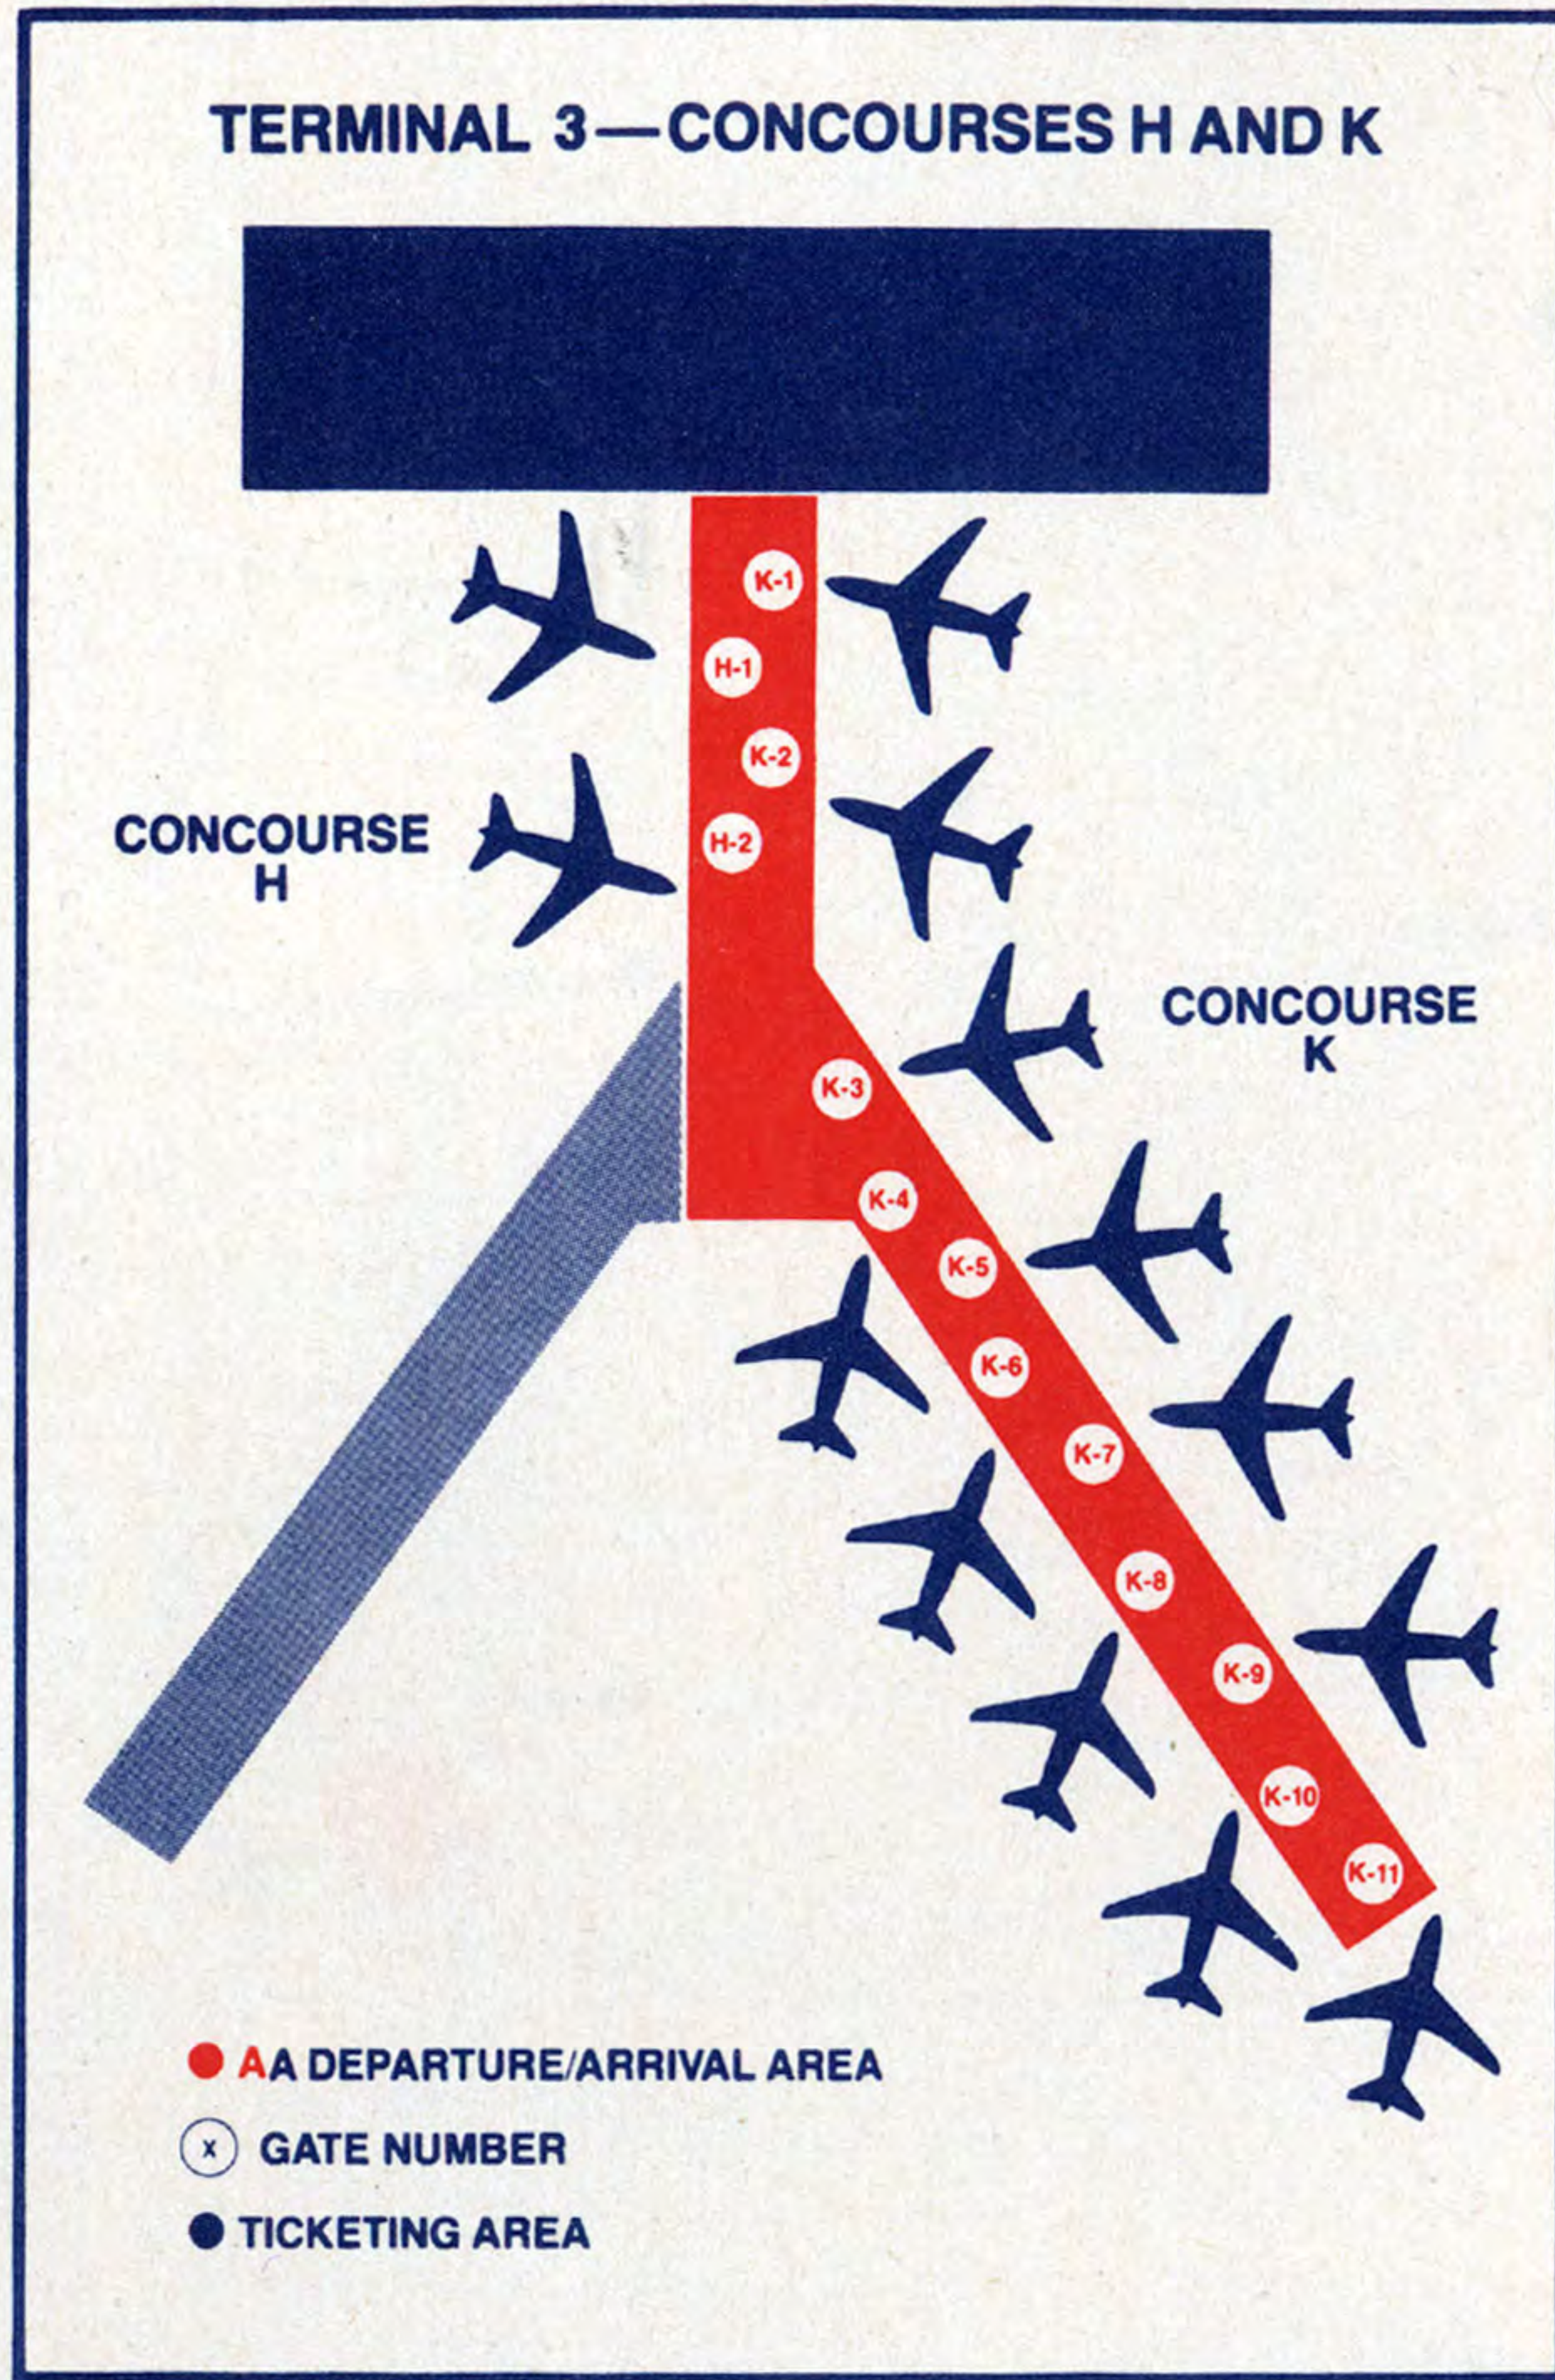

Chicago O'Hare International Airport

Chicago