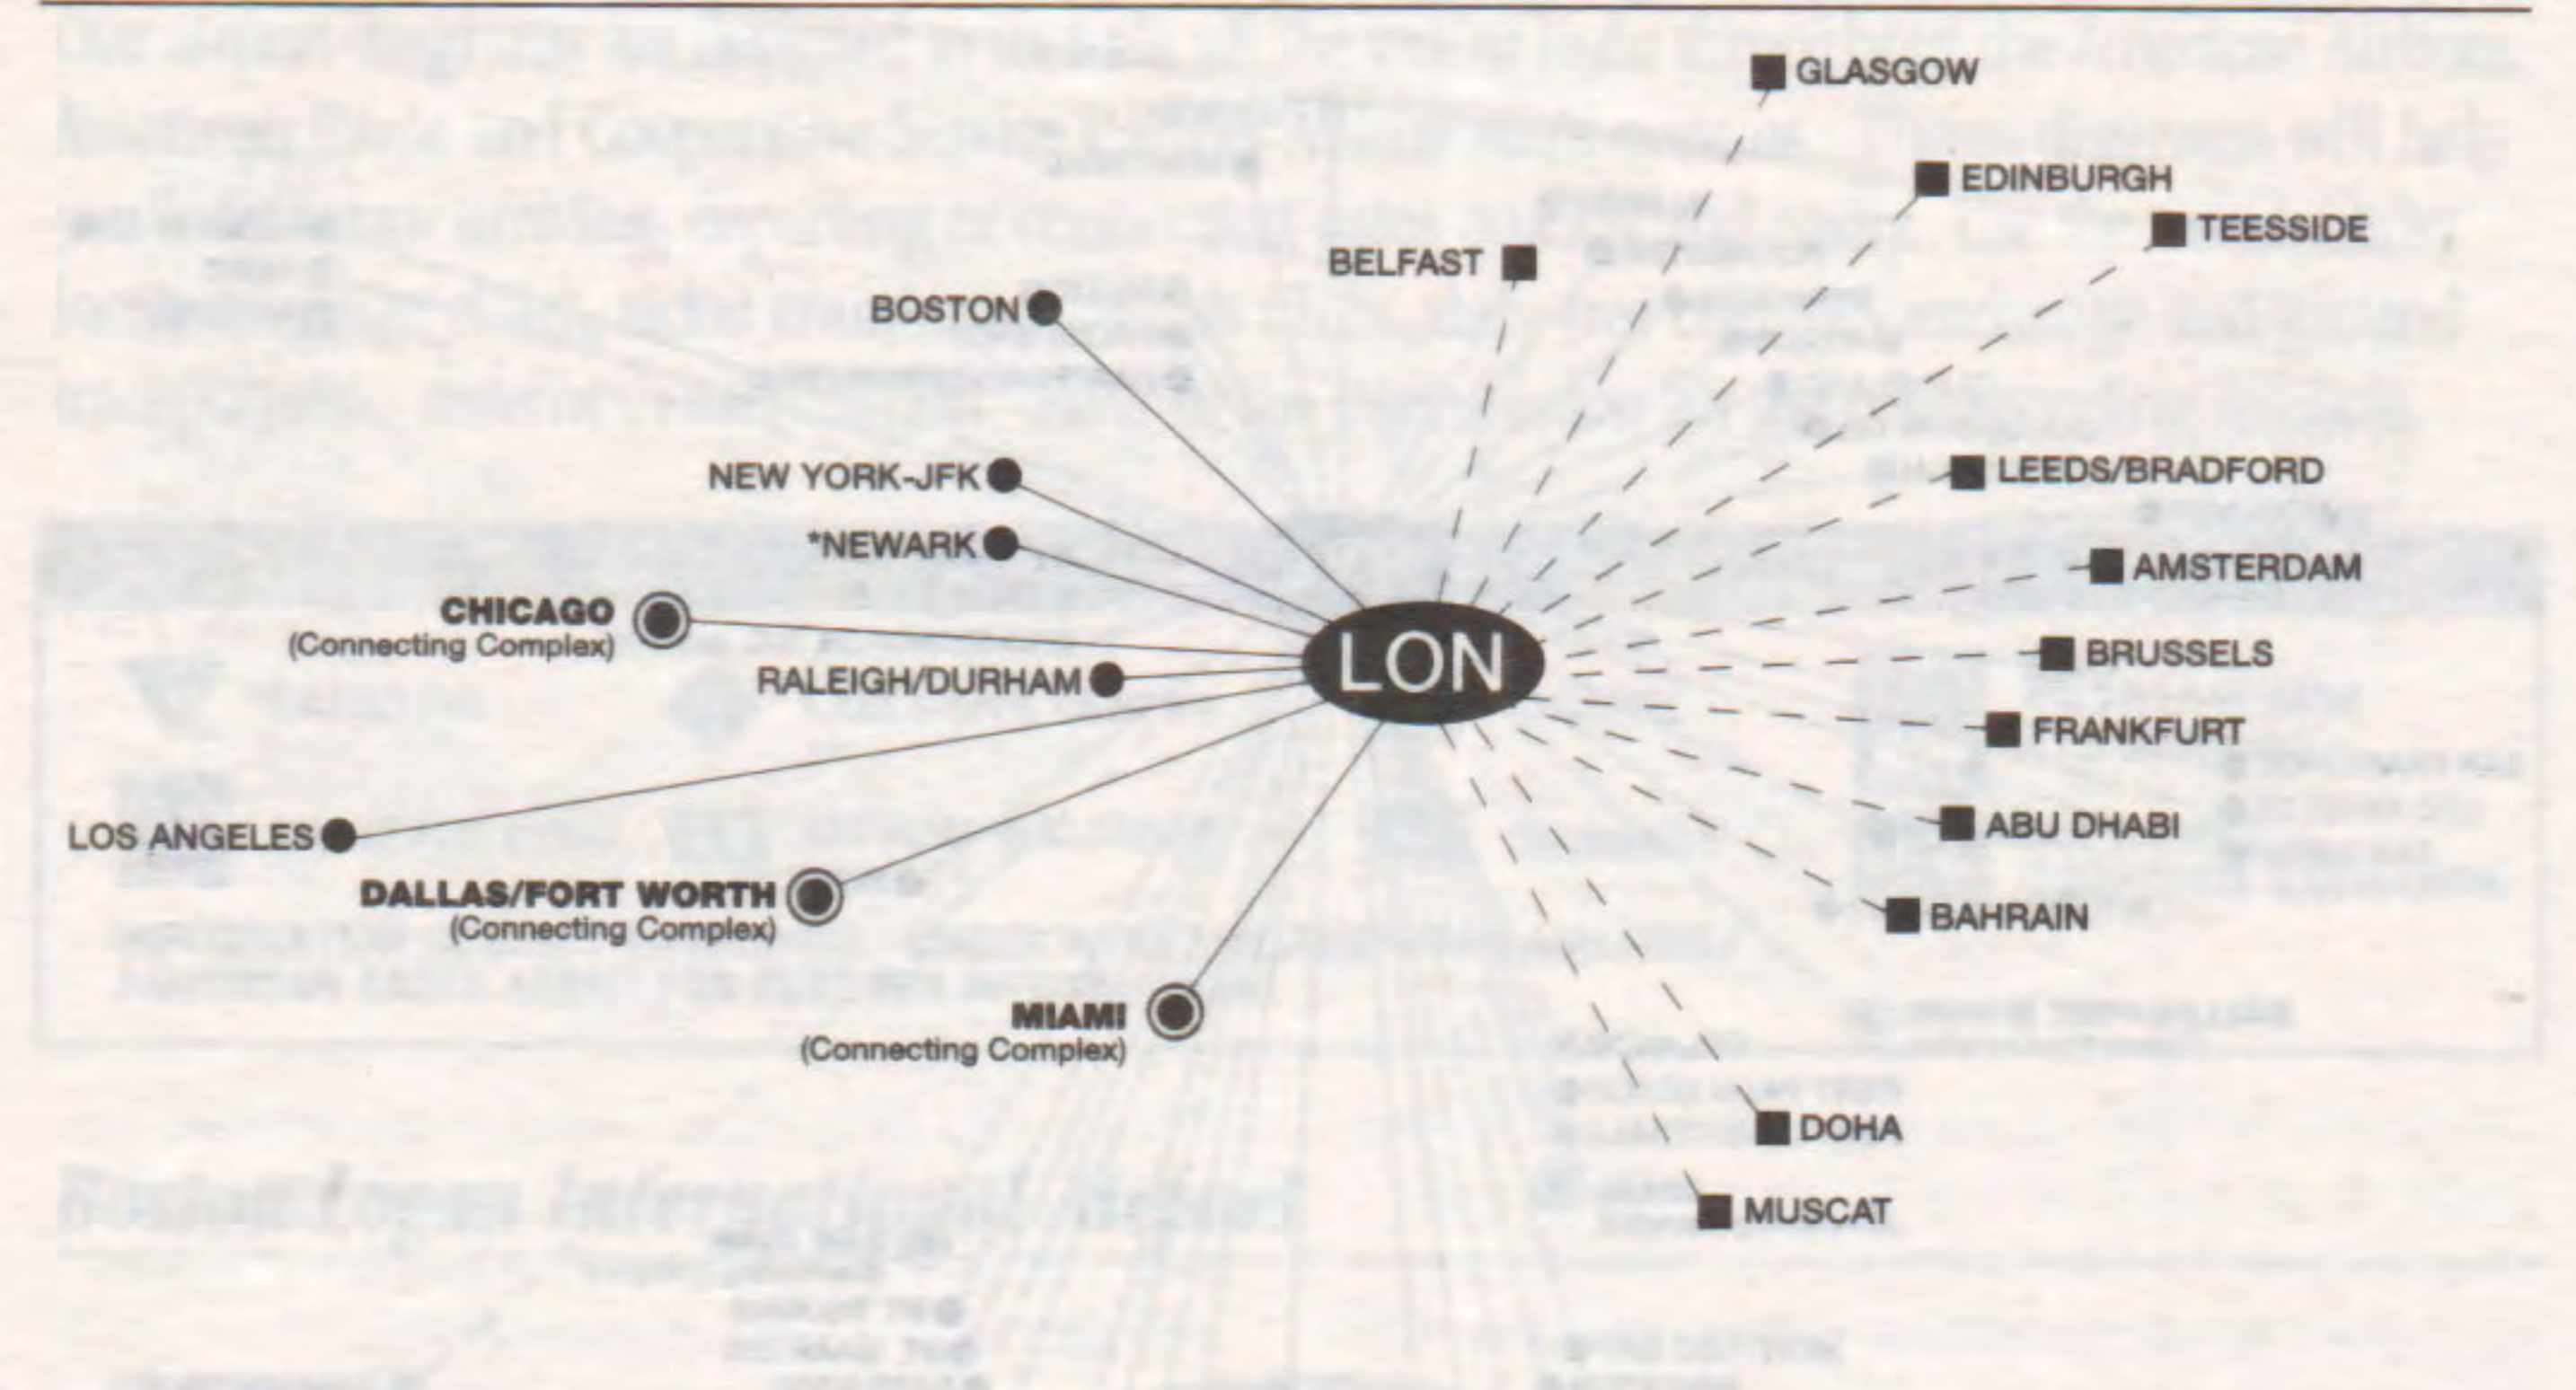

London Heathrow International Airport