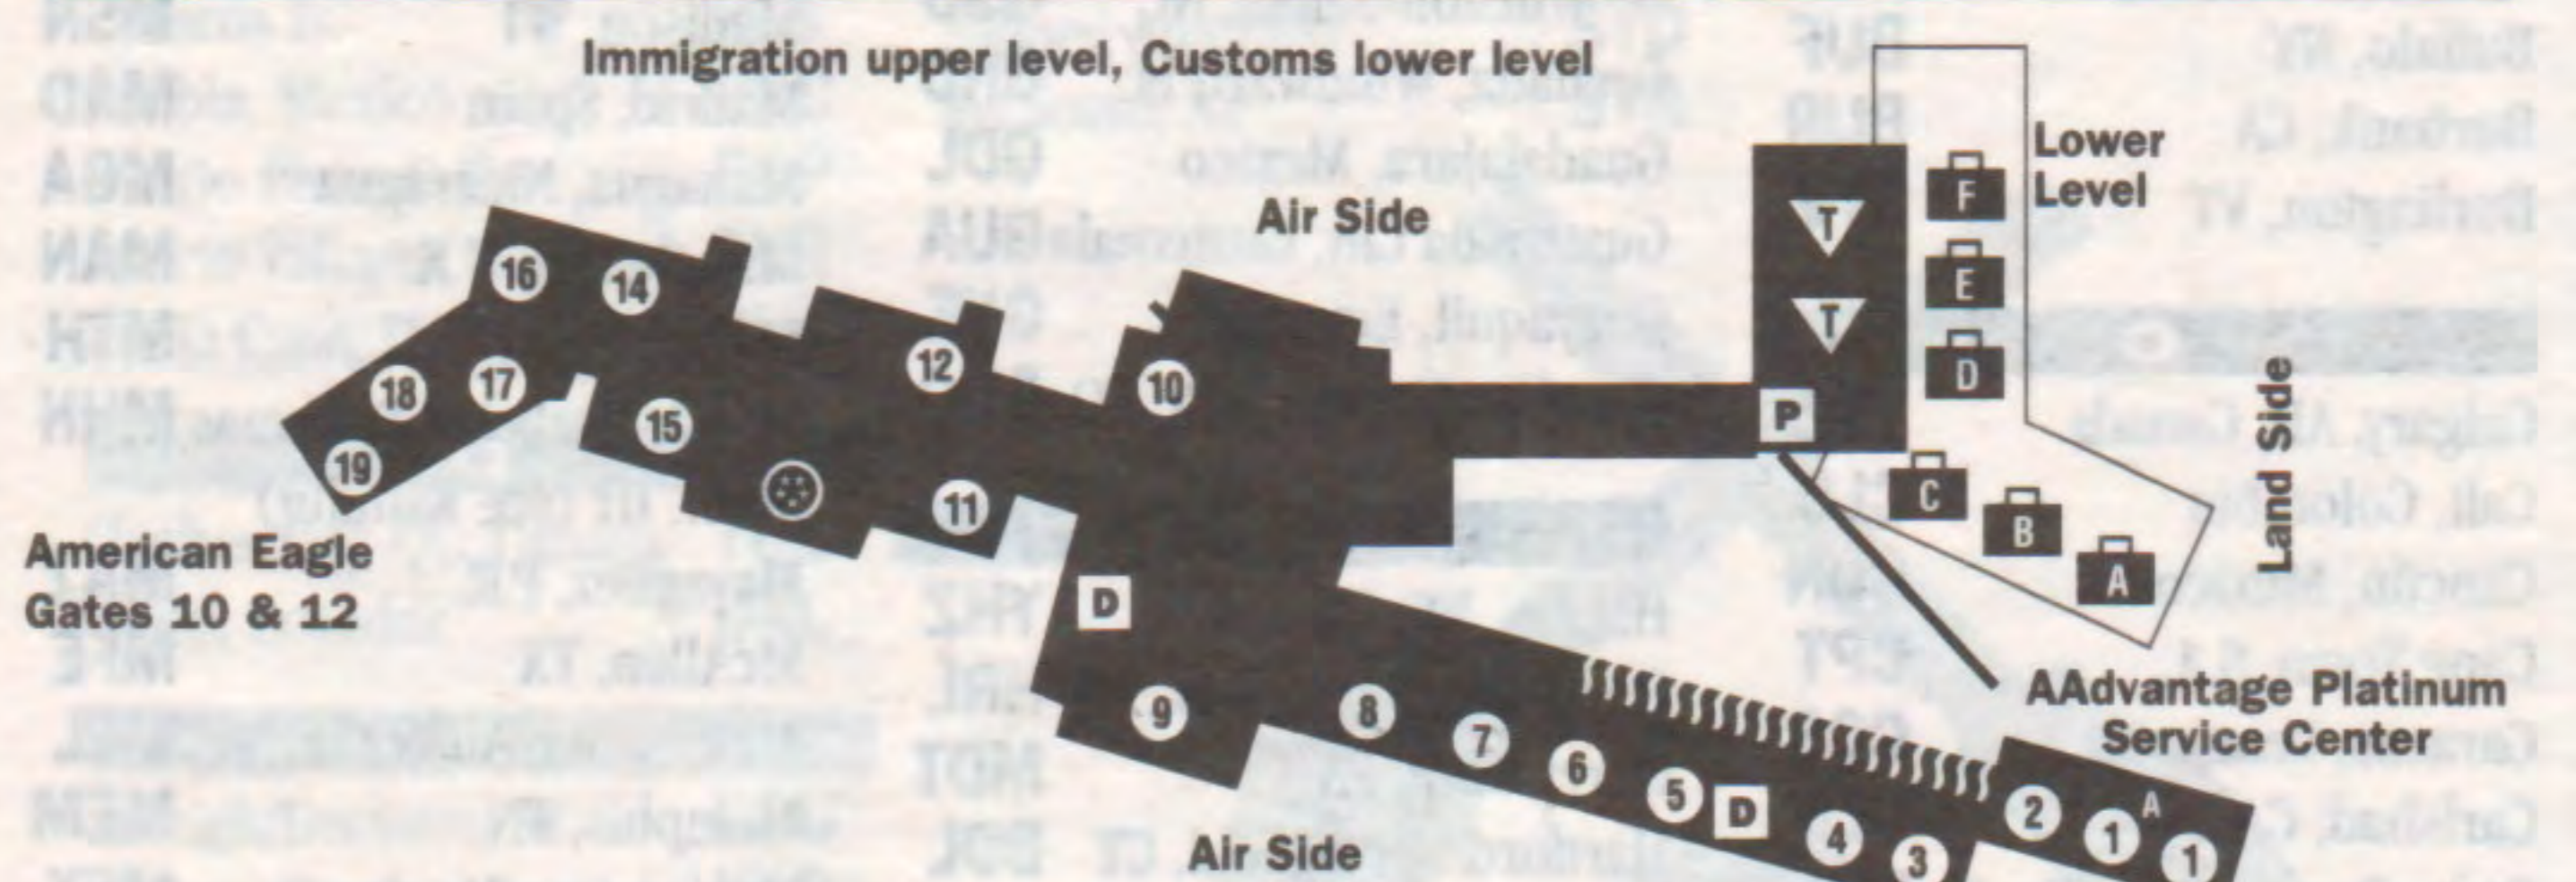

San Juan / Luis Muñoz Marin International Airport