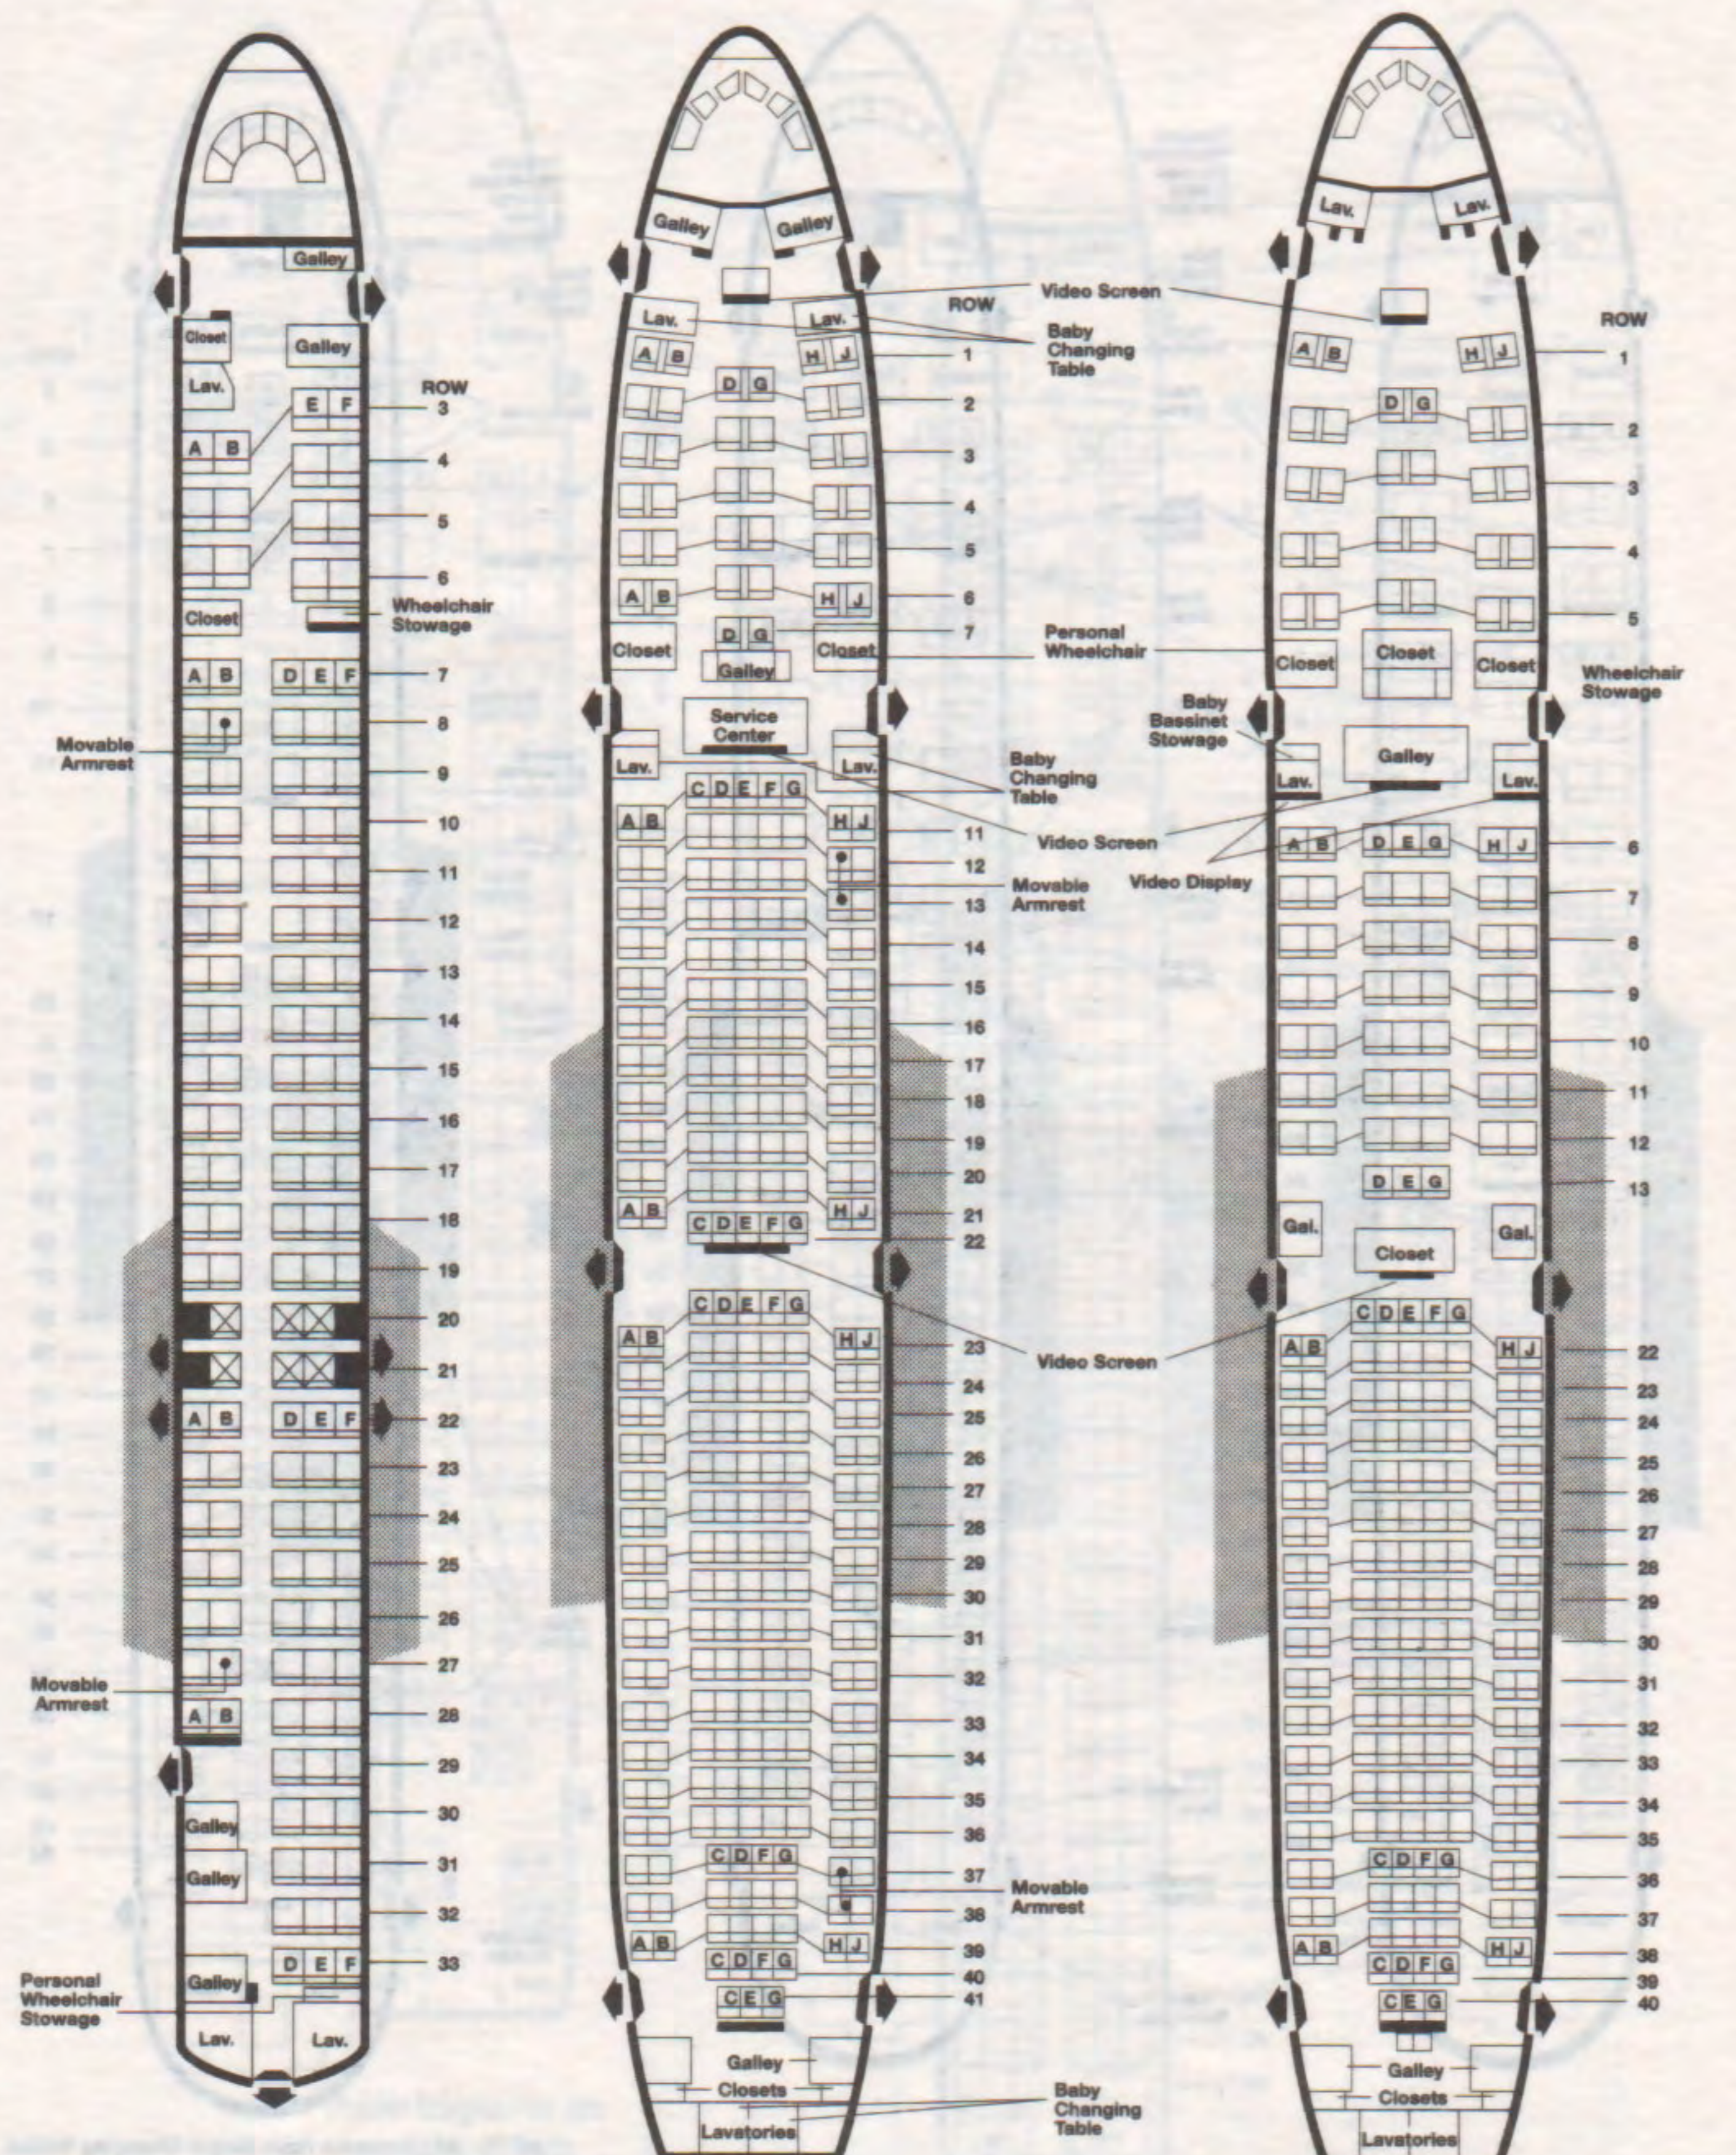

SUPER 80
LuxuryJet
First Class Rows 3-6
Main Cabin Rows 7-33

DC-10
HAWAII AND SPECIAL MARKETS
LuxuryLiner
First Class Rows 1-7
Main Cabin Rows 11-41

DC-10
TRANSCON SERVICE
LuxuryLiner
First Class Rows 1-5
Business Class Rows 6-13
Main Cabin Rows 22-40

Public telephones are available in each seat/seat group.

Note: Telephones are also located in the armrest/console of each seat.

Aircraft configurations may vary.

- No Recline
- ☒ Restricted Recline