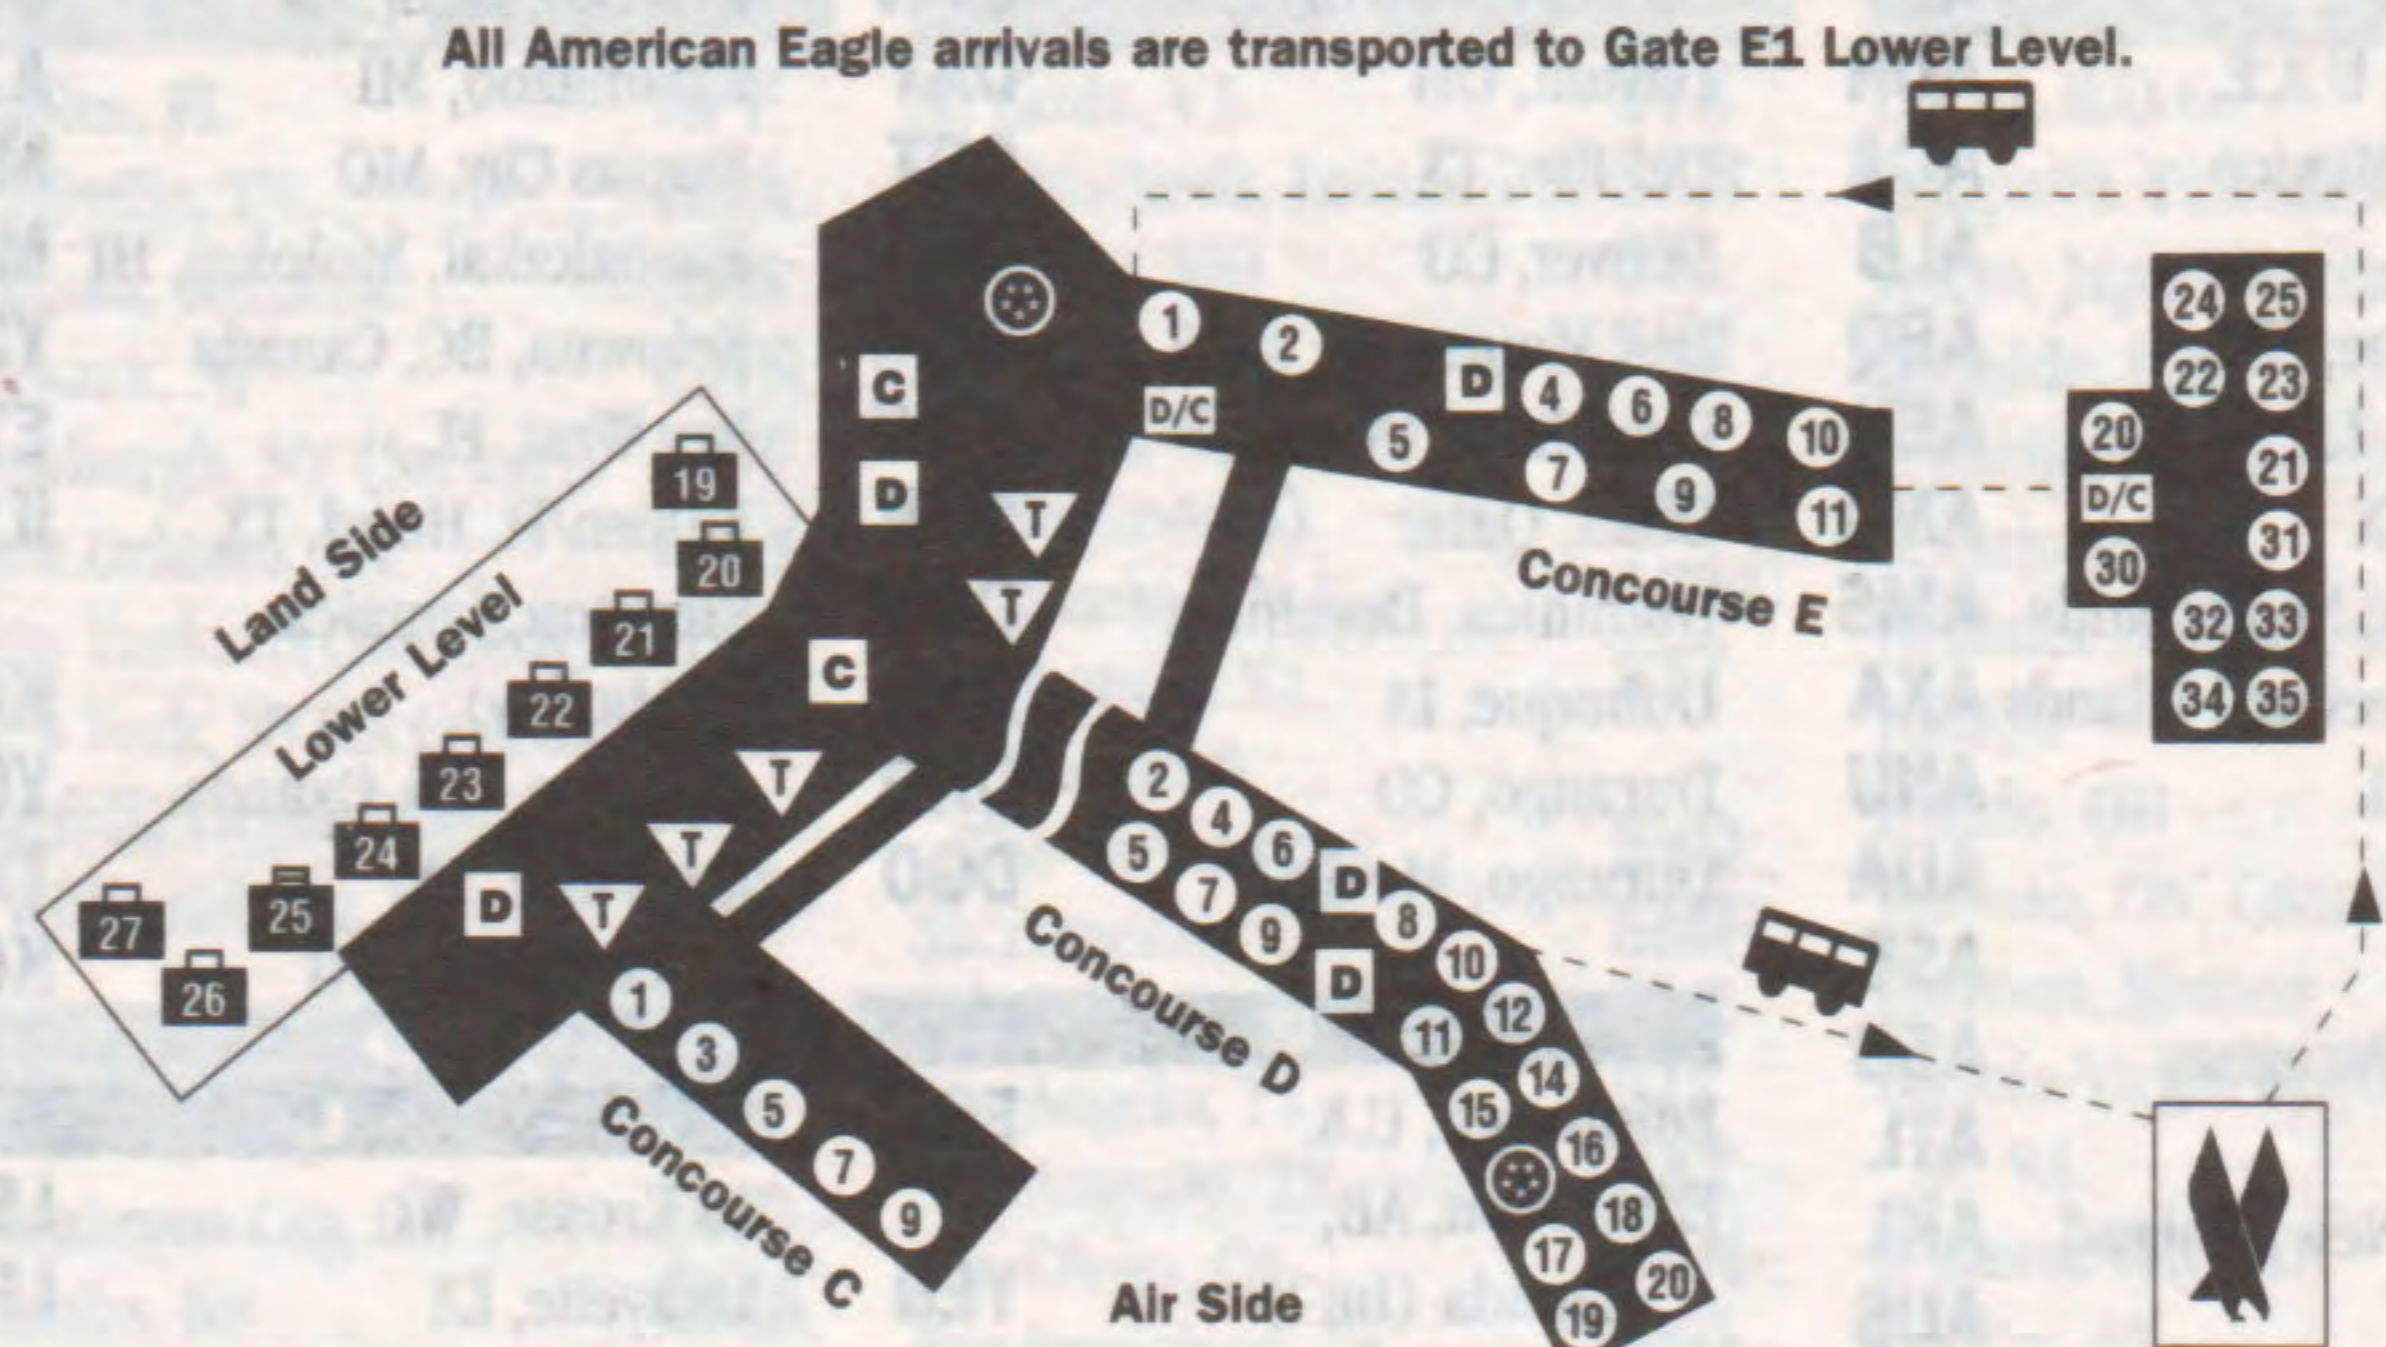

Miami International Airport