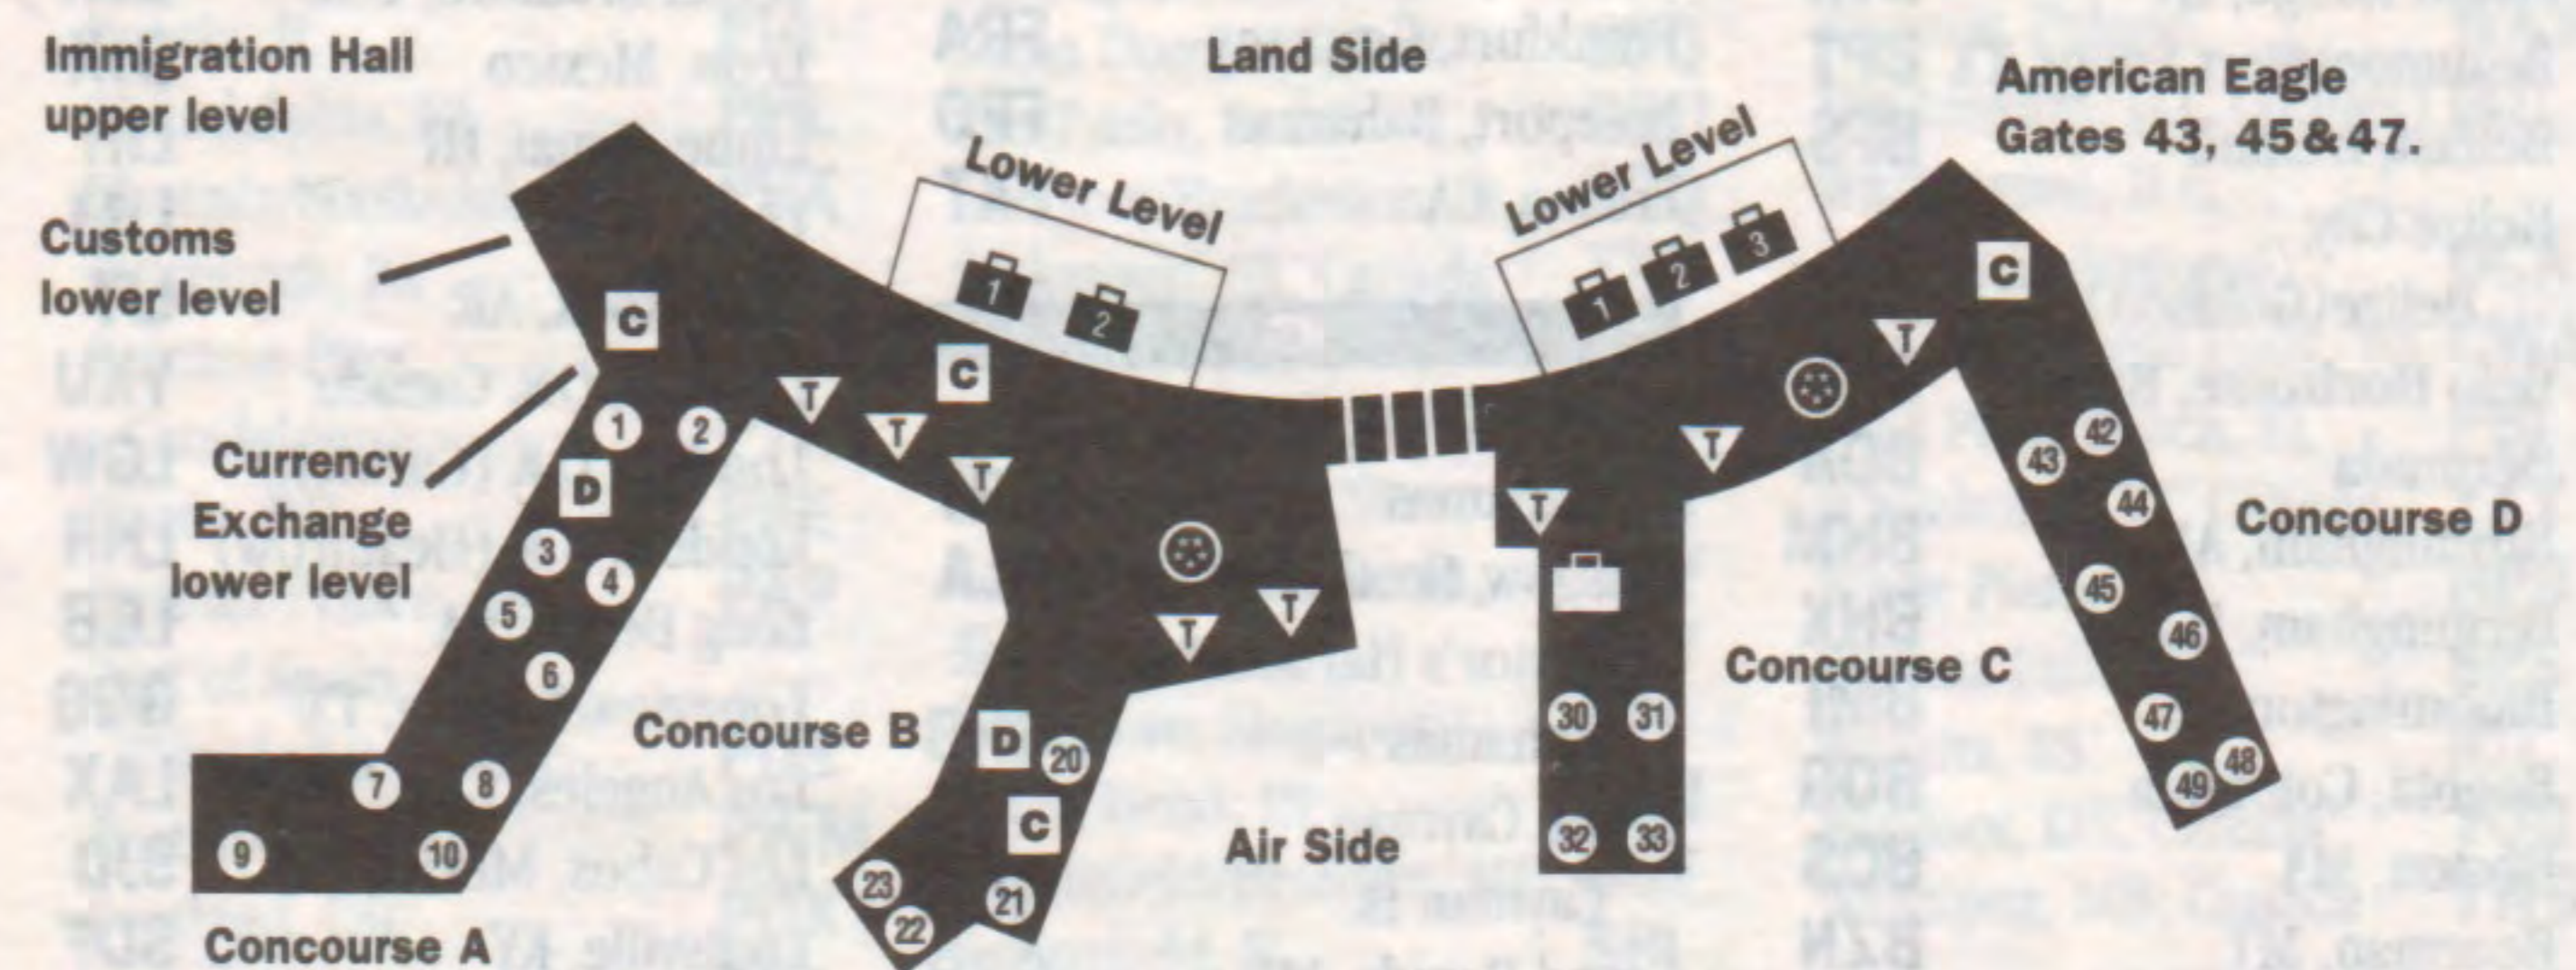

New York / John F. Kennedy International Airport