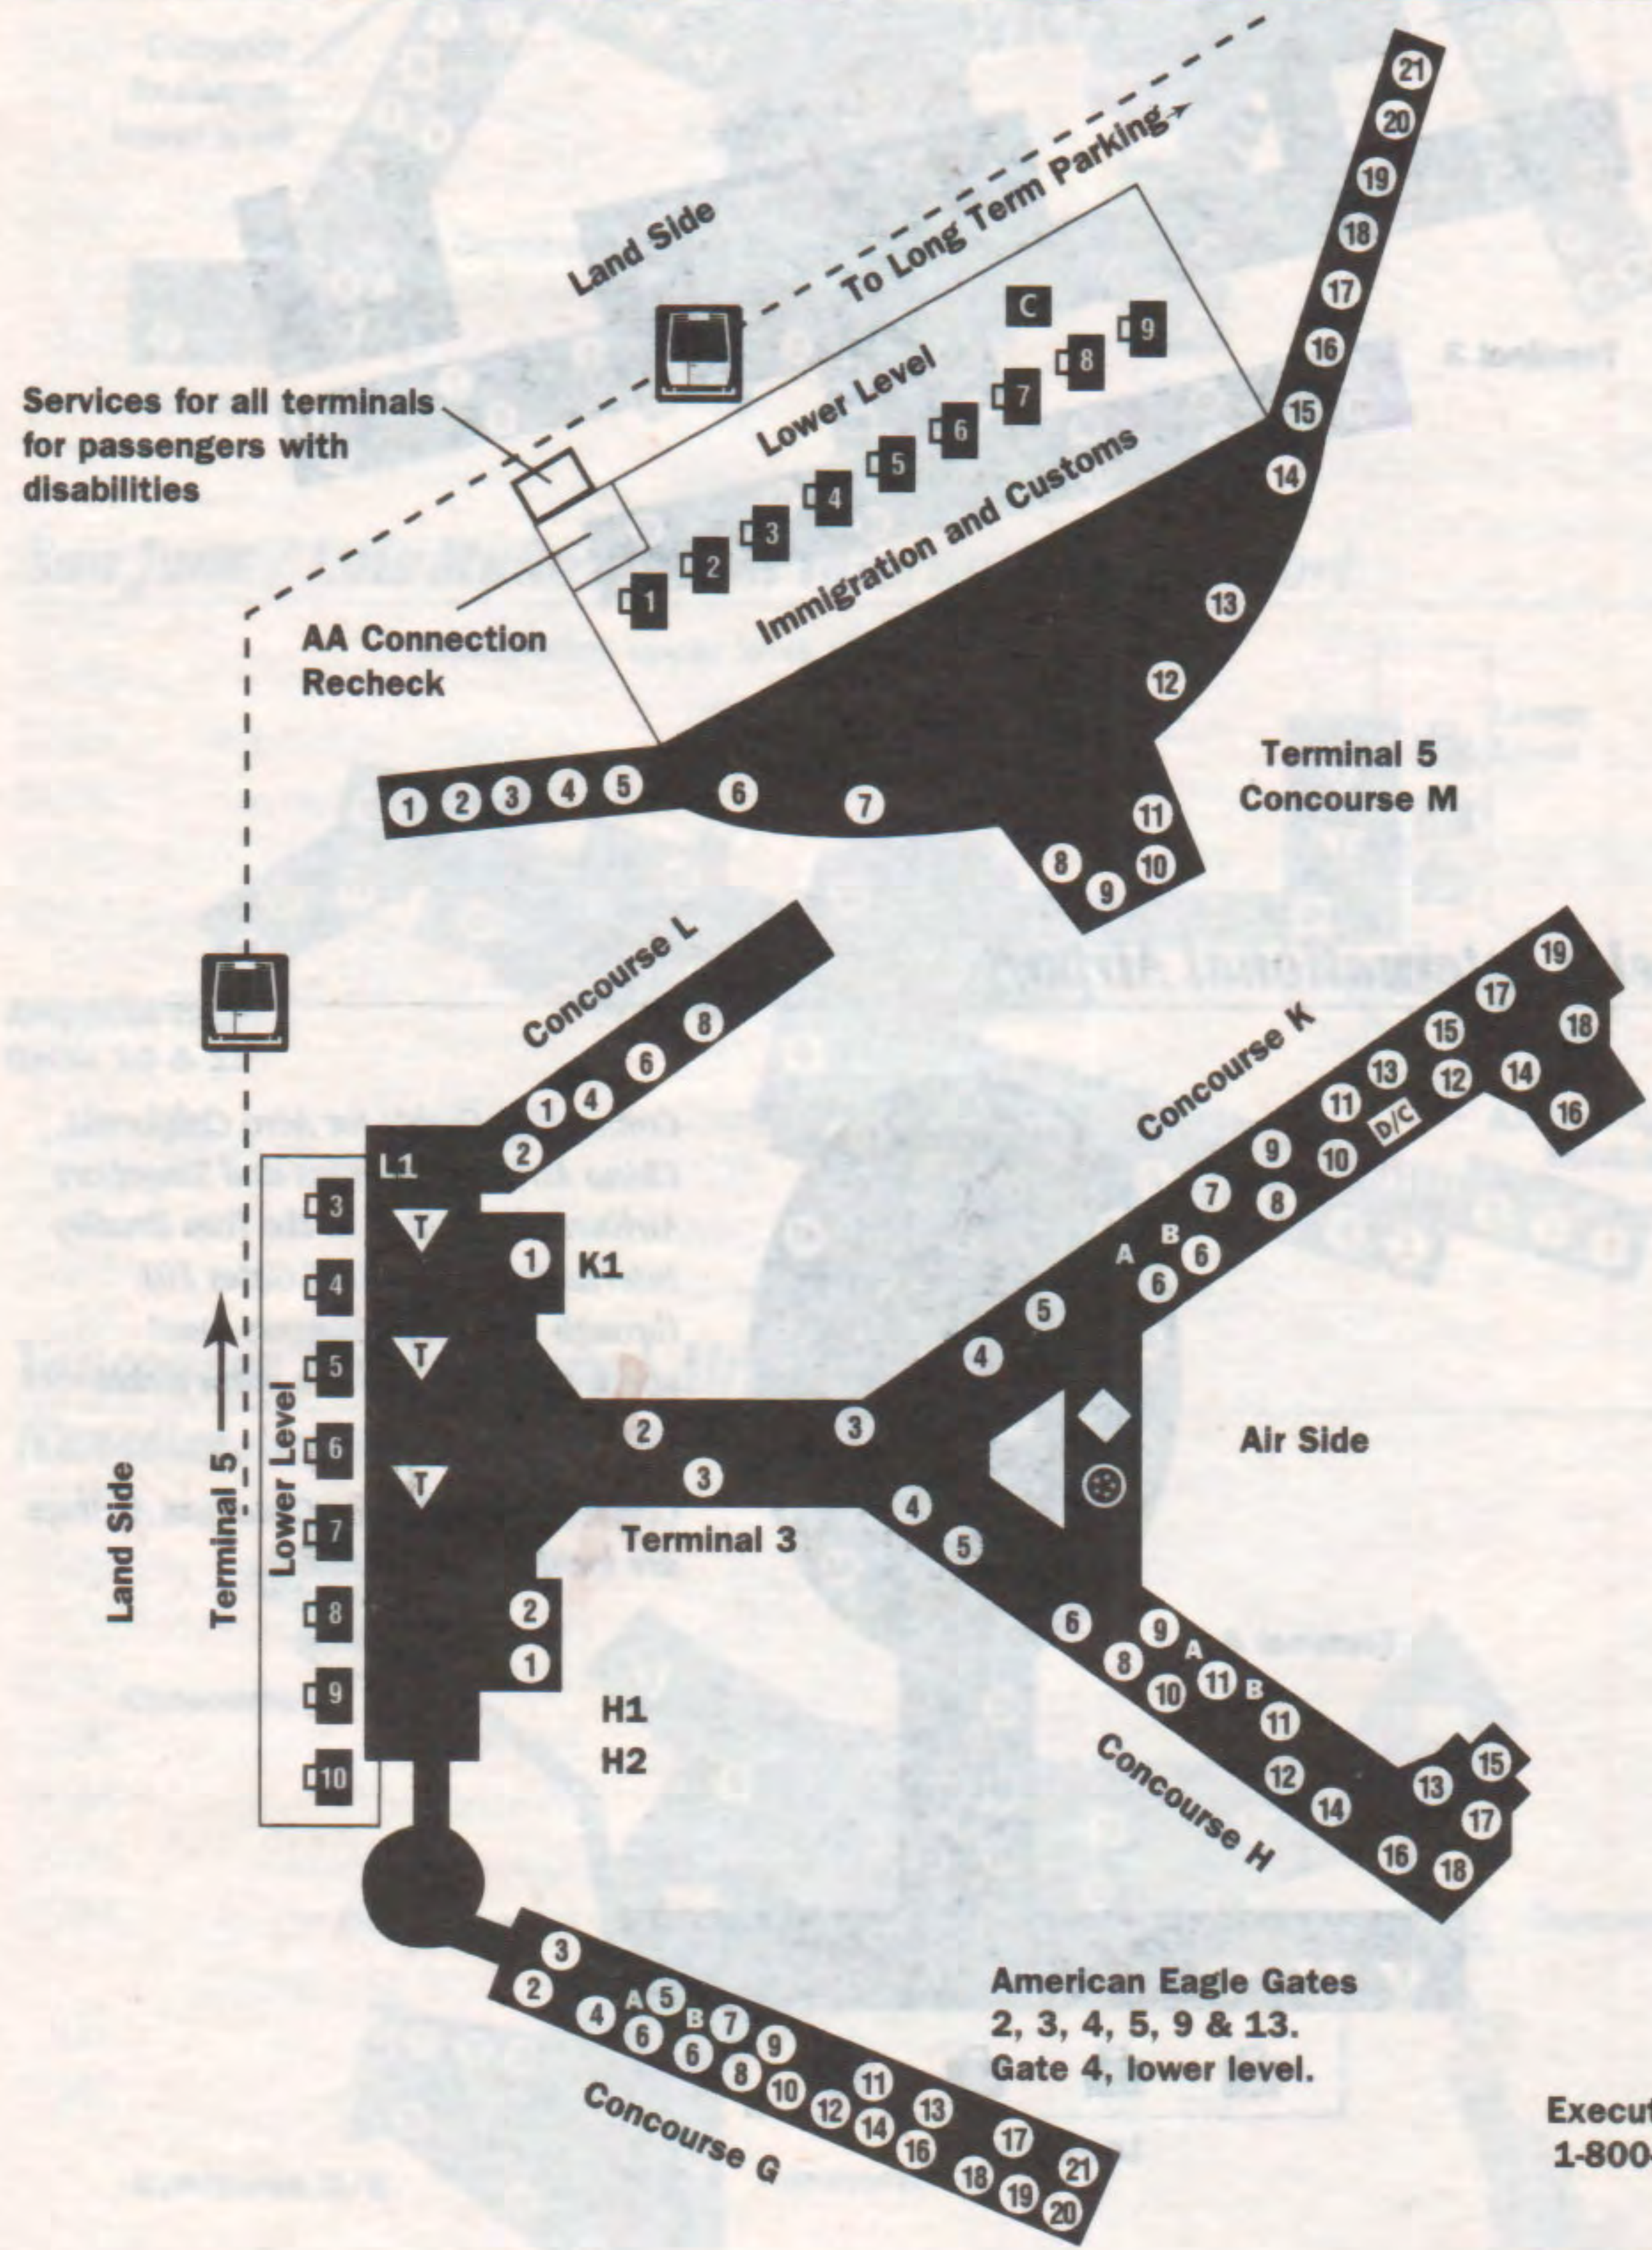

Chicago O'Hare International Airport