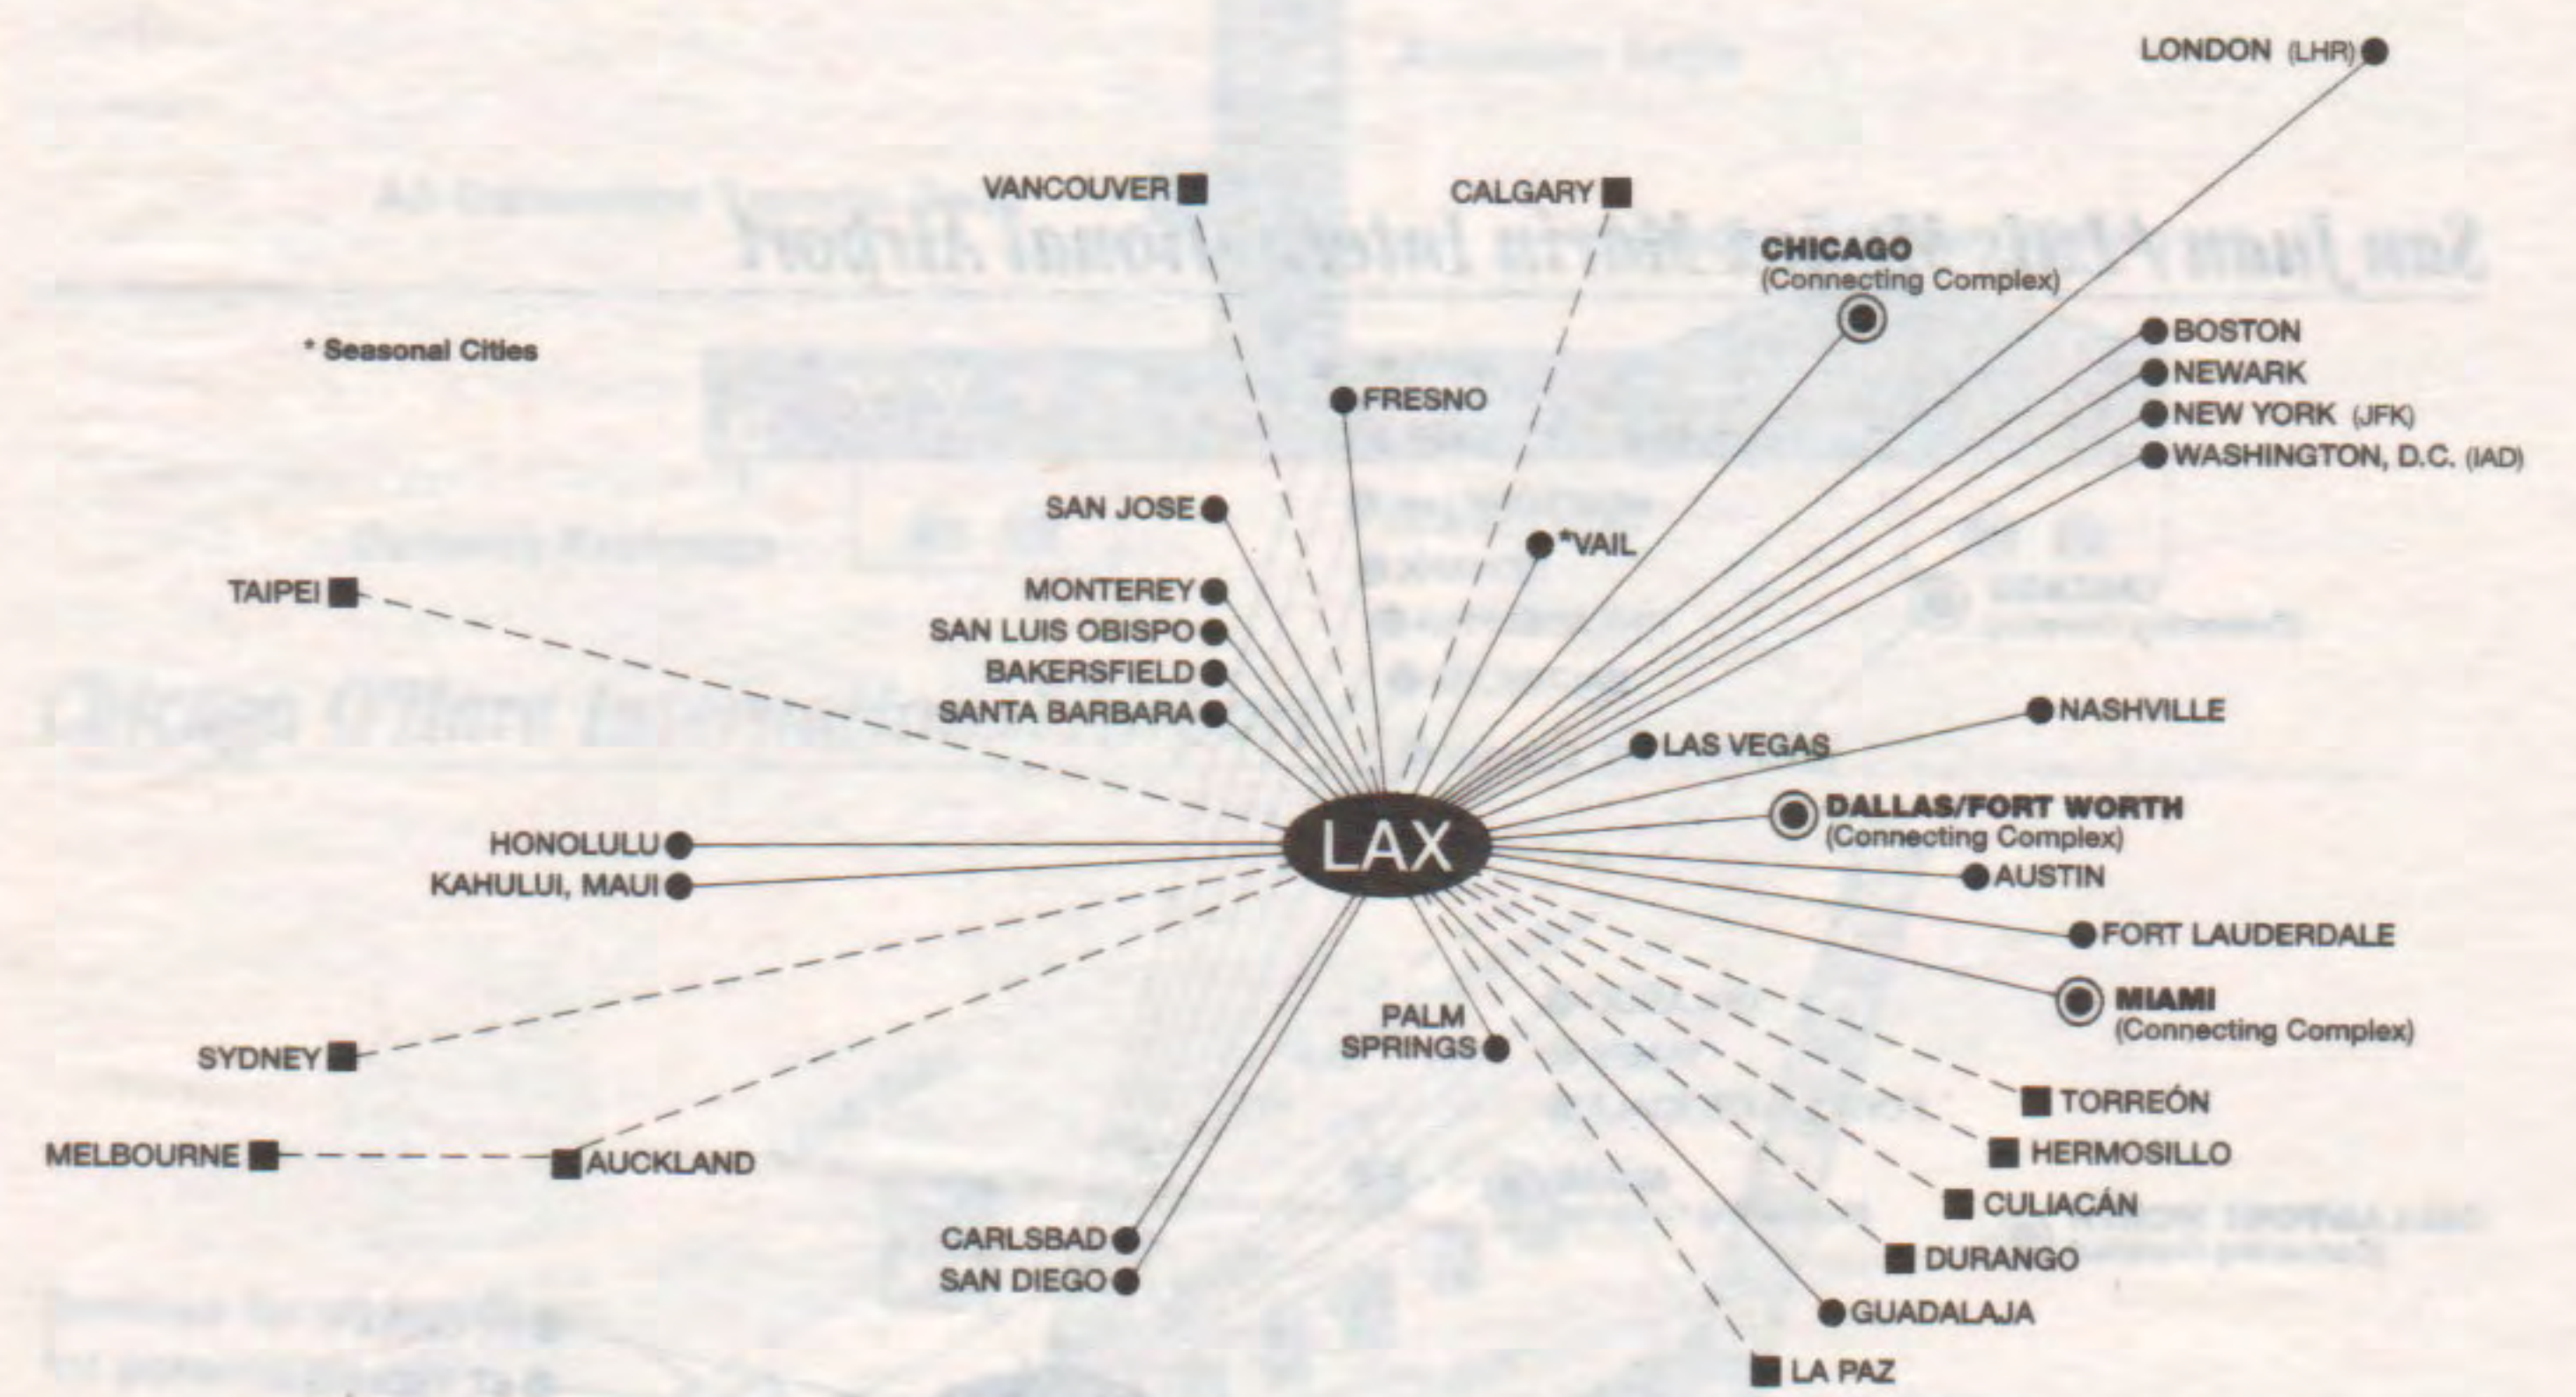

Los Angeles International Airport