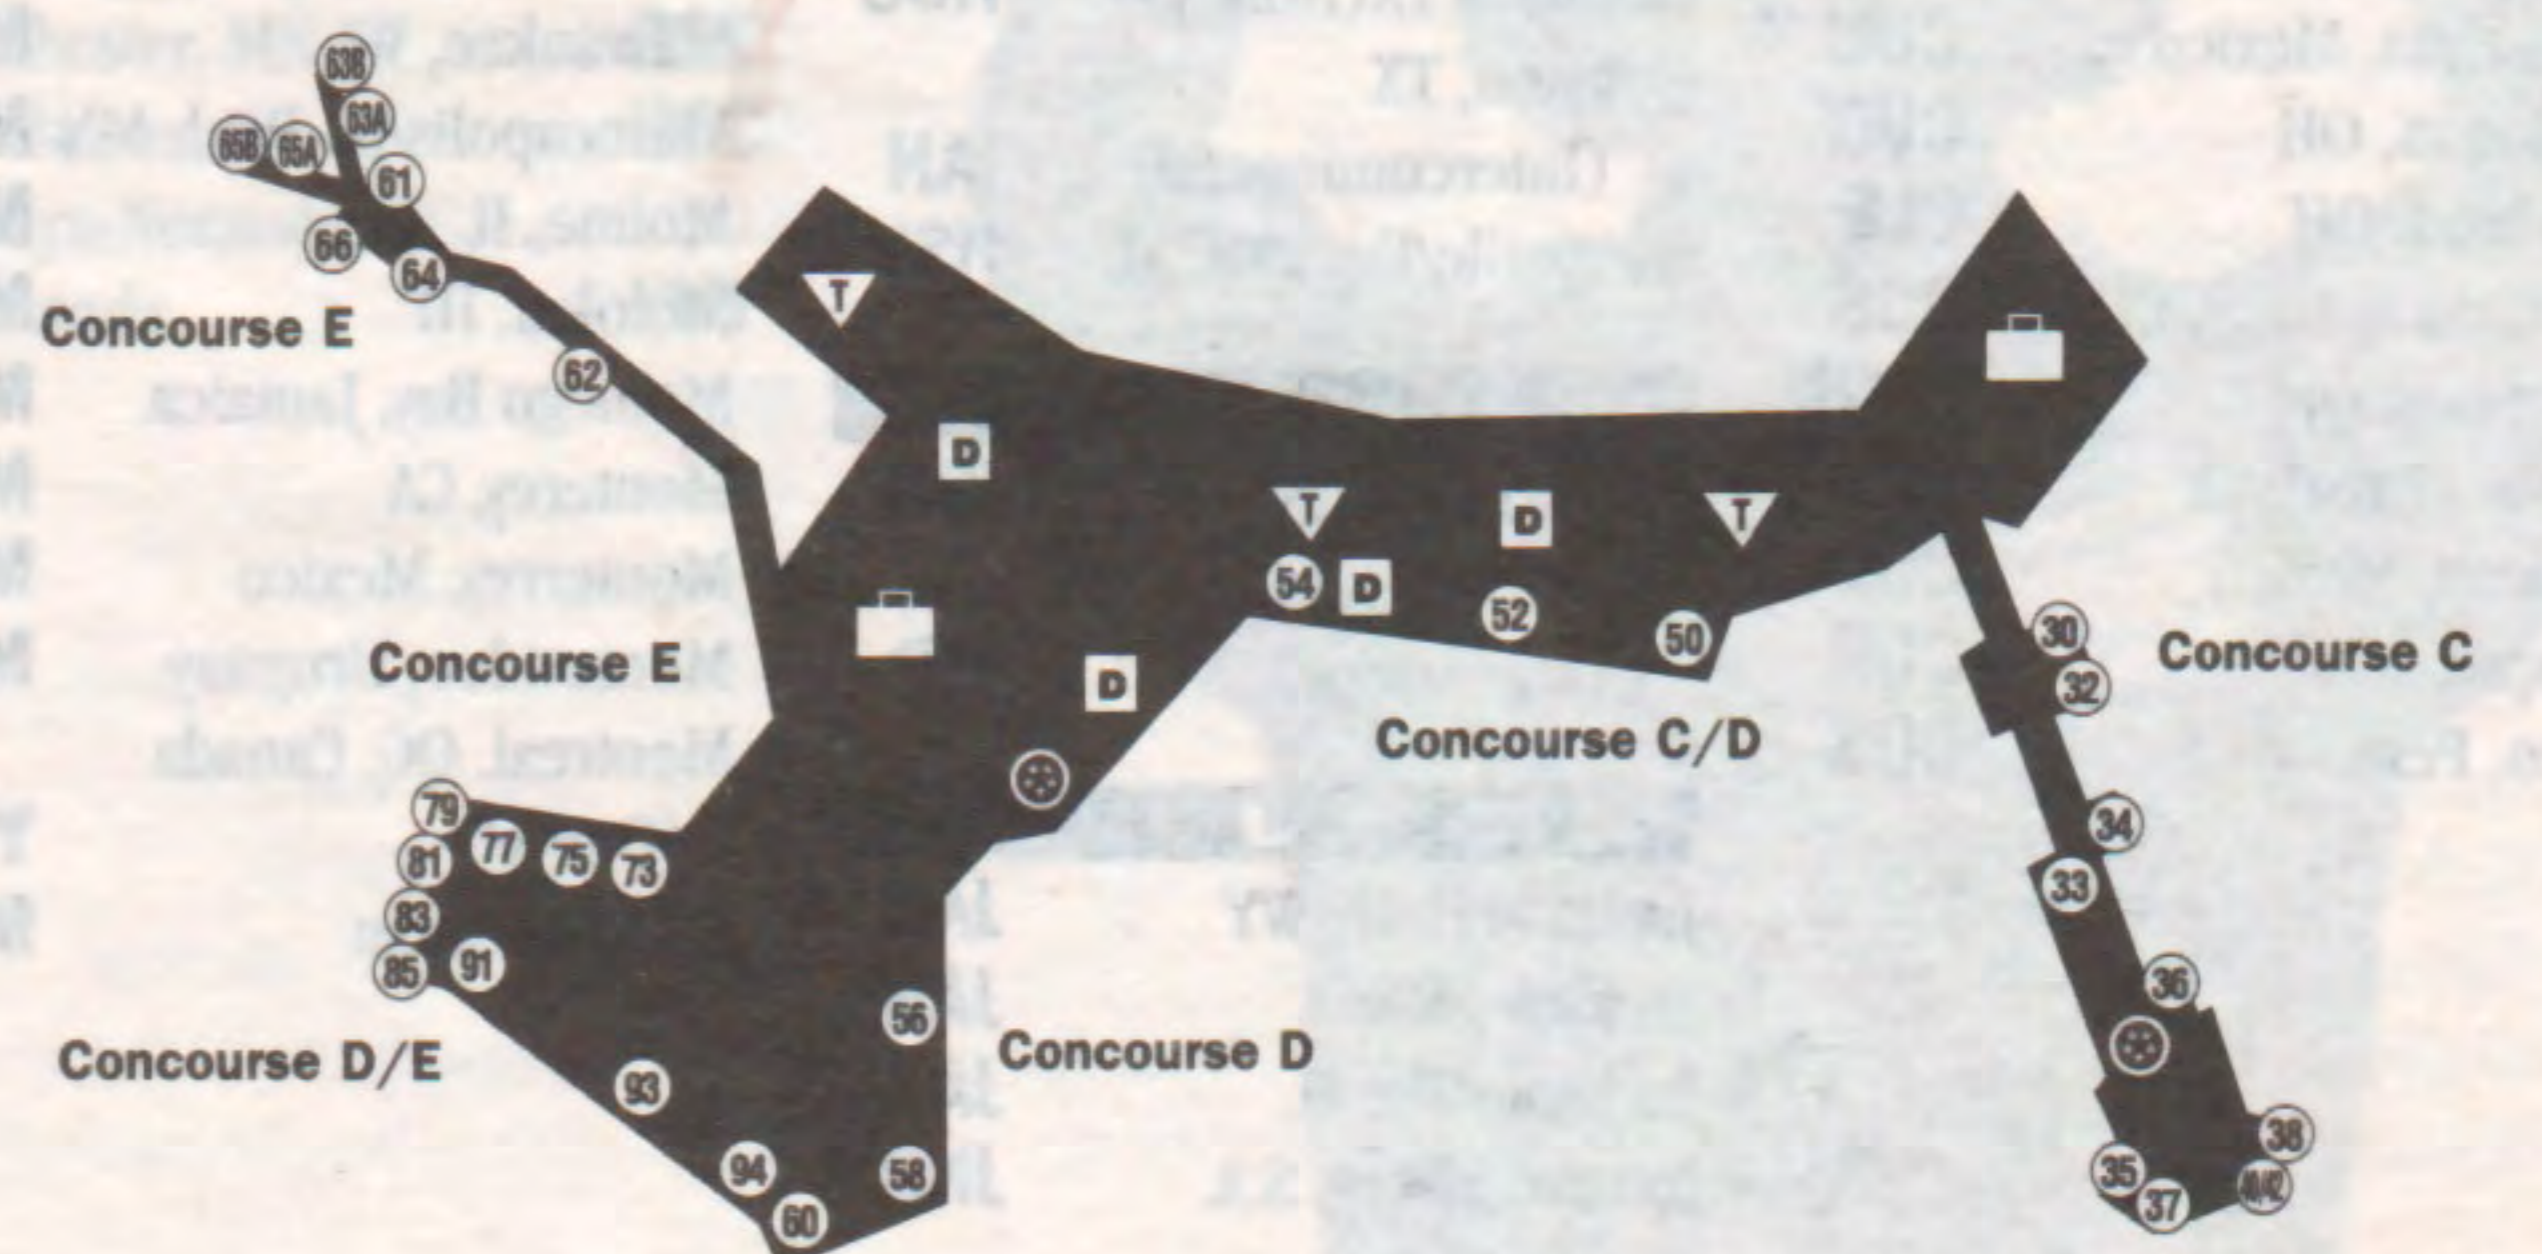

Vancouver International Airport
(Canadian Airlines International)