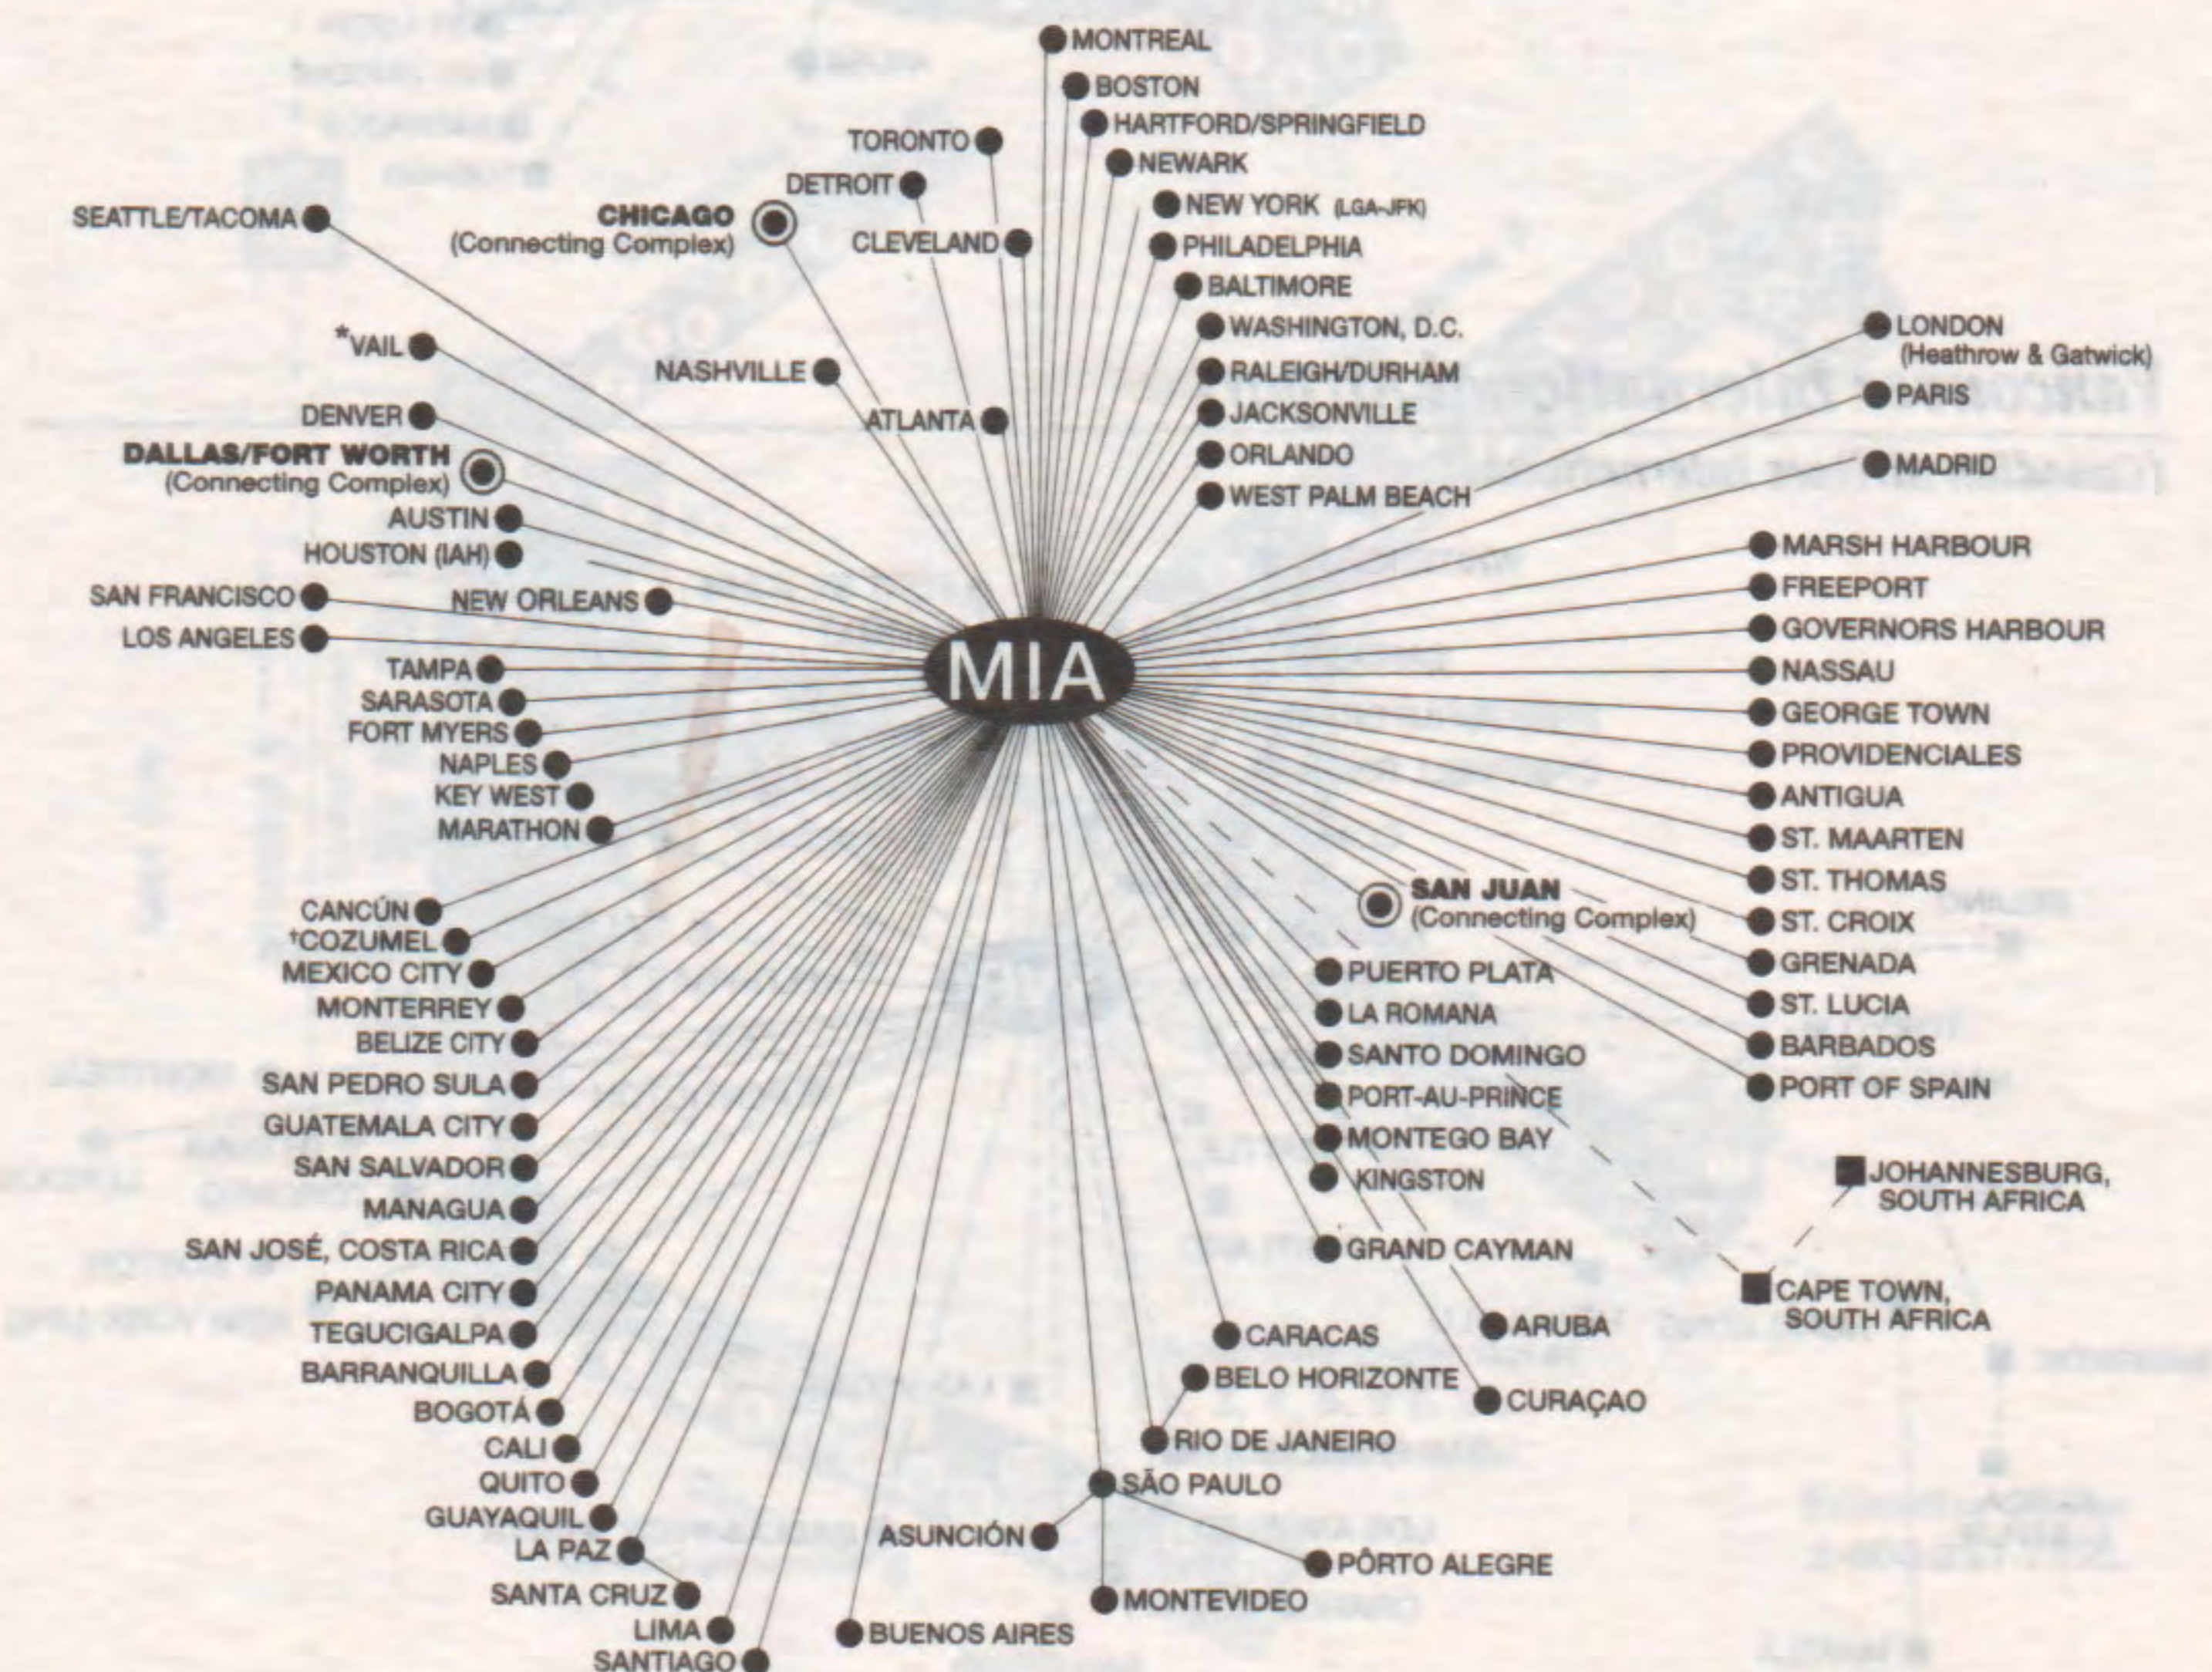

Miami International Airport