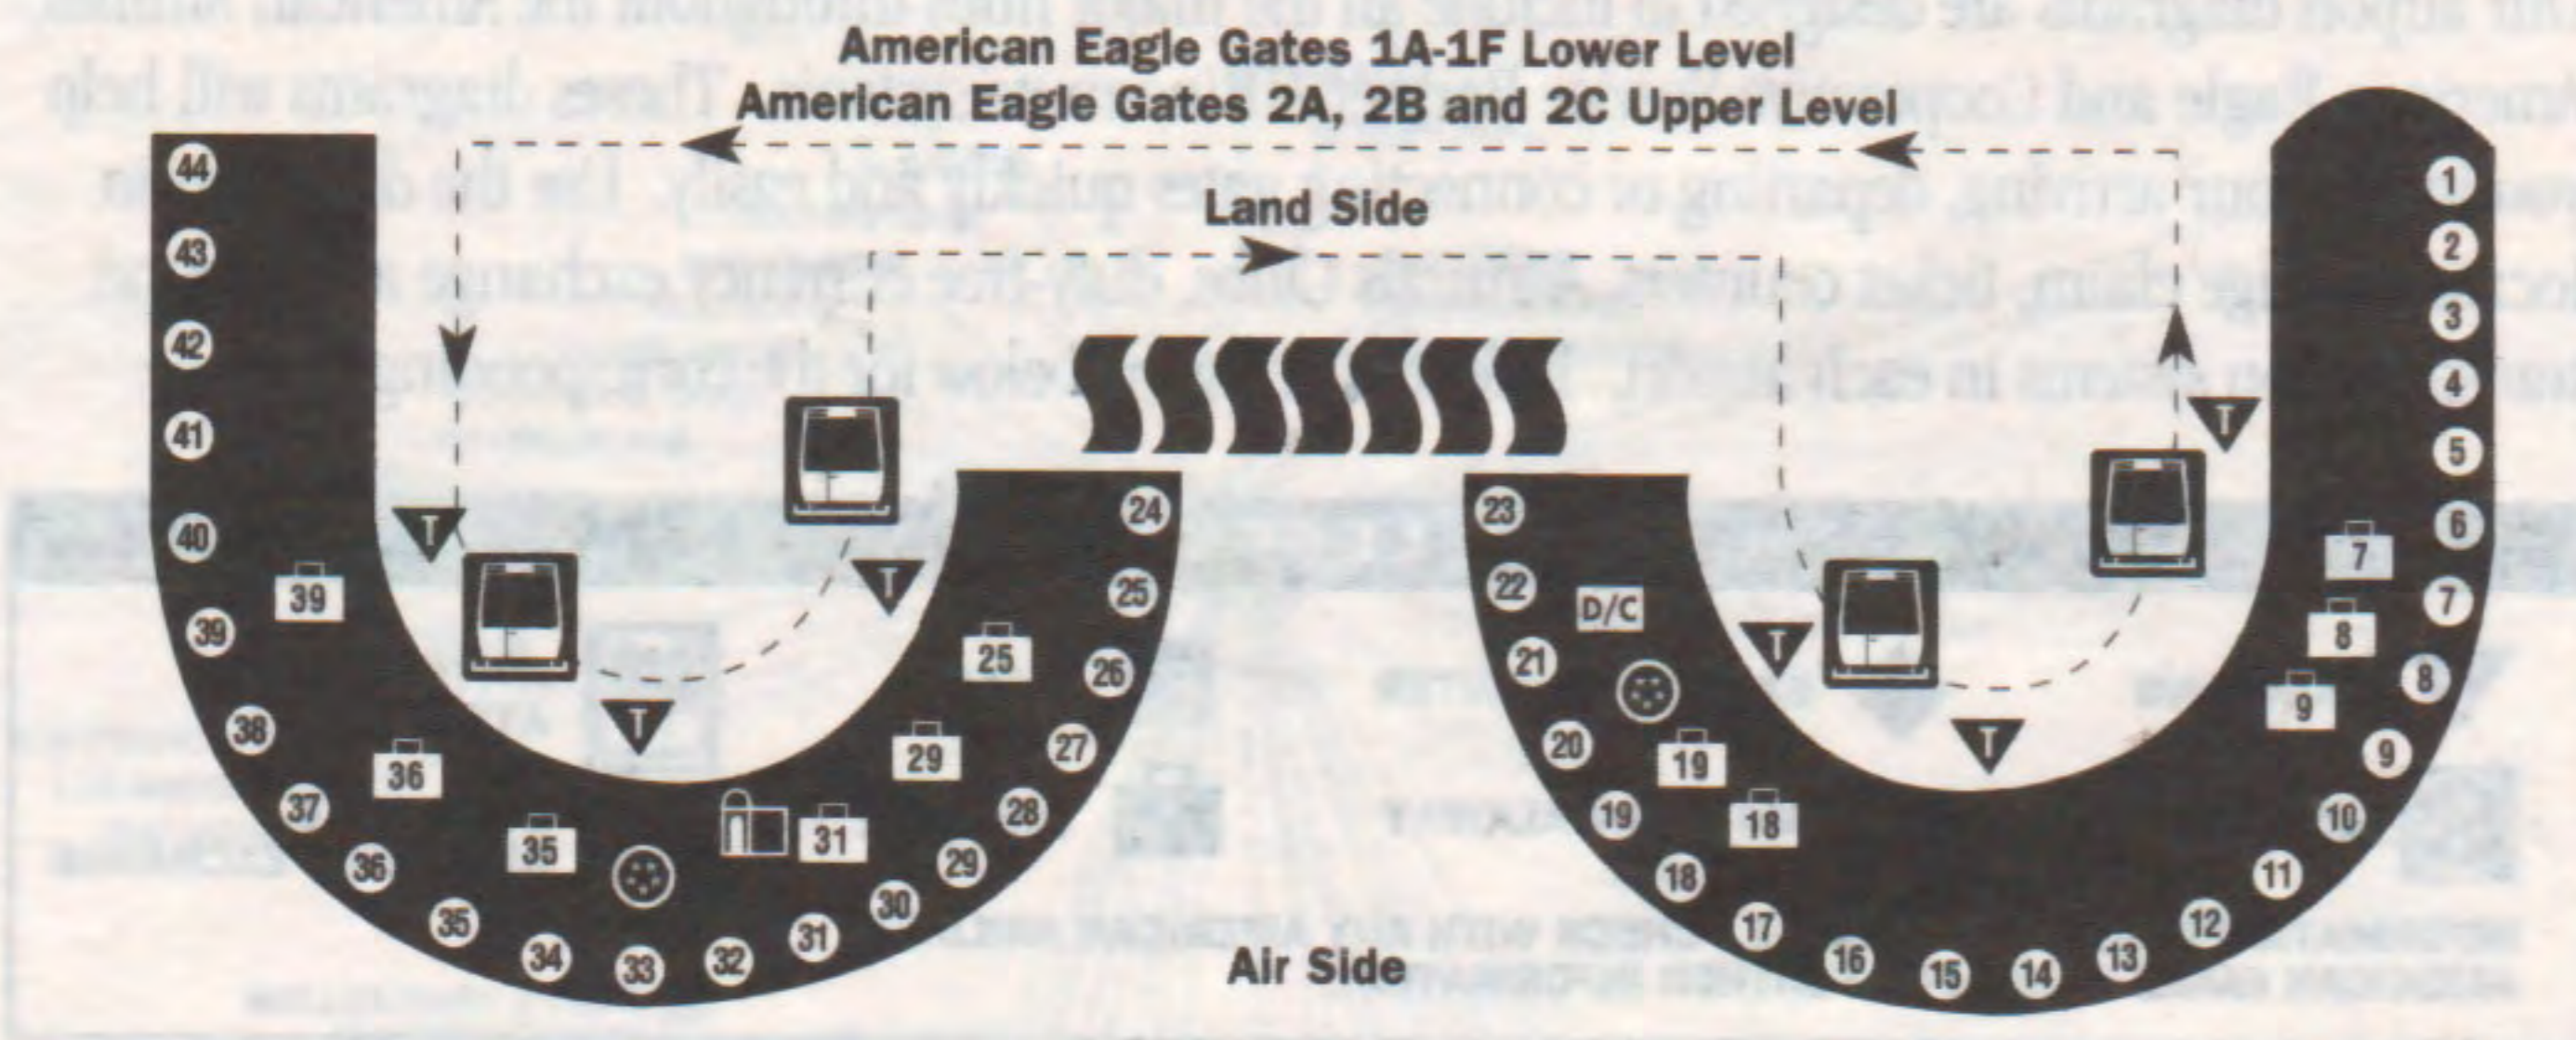

**Boston Logan International Airport**

**Chicago O'Hare International Airport**

**Dallas/Fort Worth International Airport**

American's TRAM<sup>SM</sup>, an automated rail service located inside the security area, may be the quickest way to reach the gate for your next flight. The TRAM runs every two minutes, across from gates 5, 16, 24, and 37.