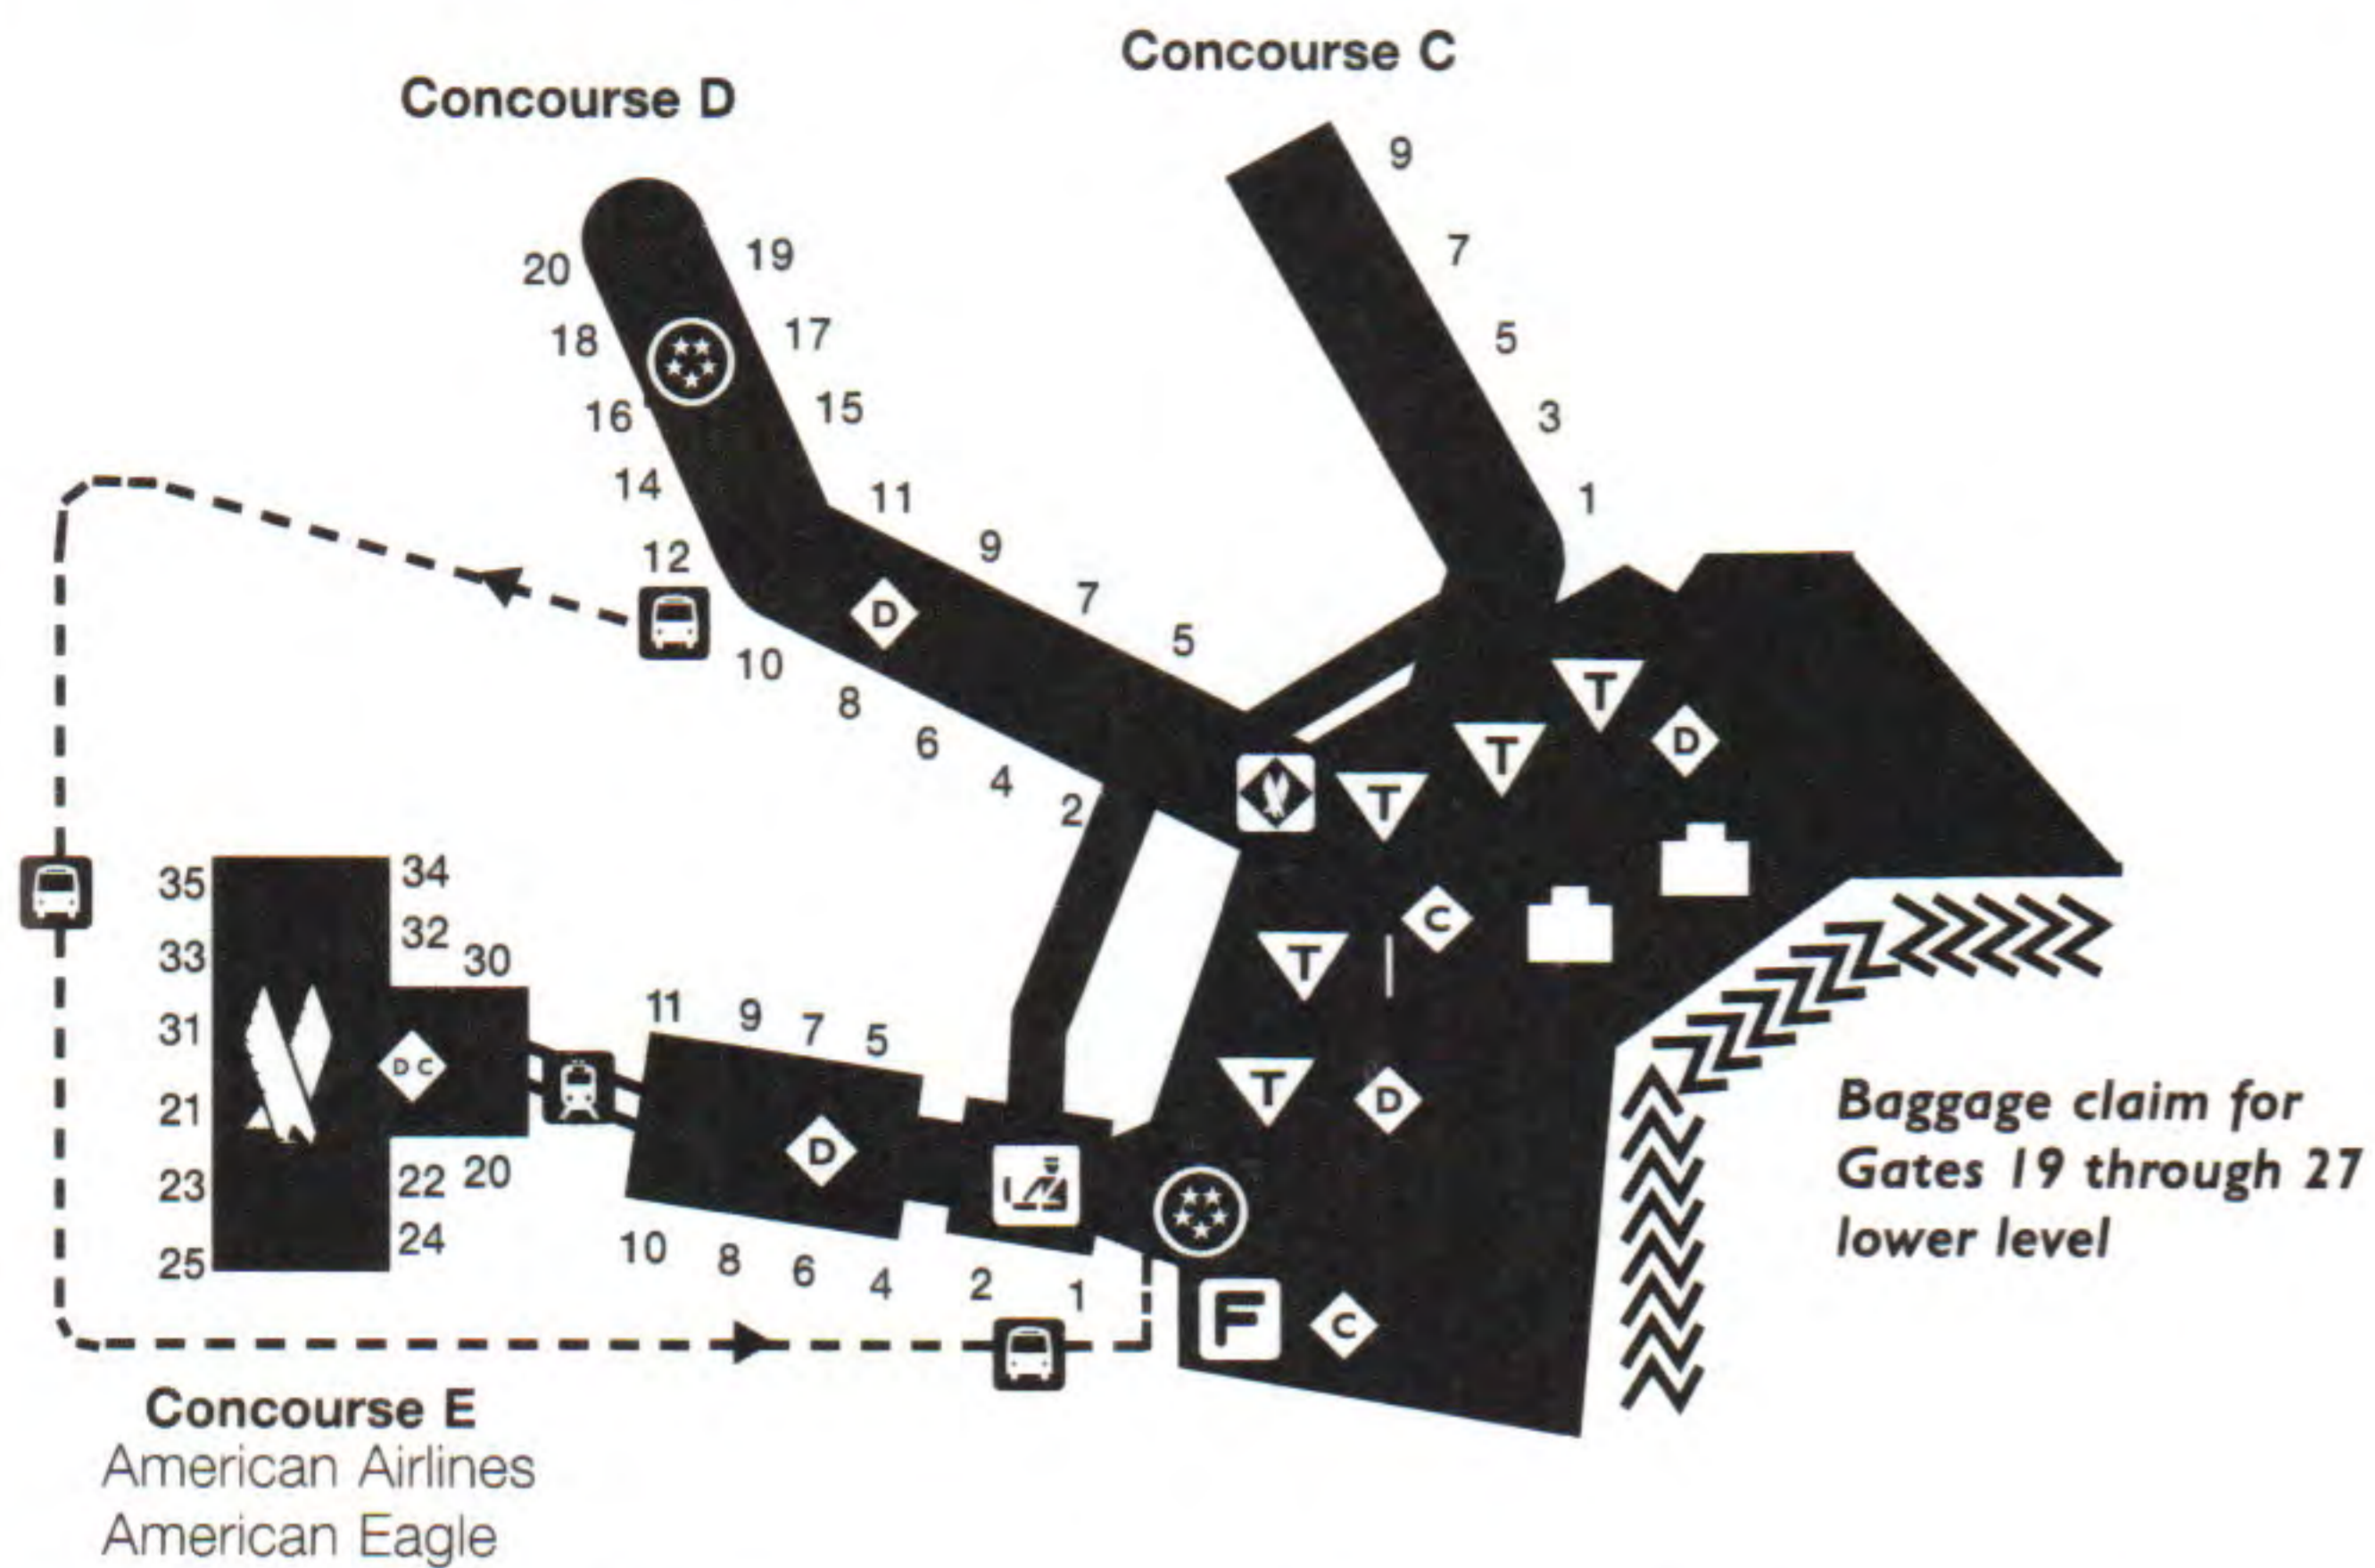

**London Heathrow International Airport**

LHR

**Los Angeles International Airport**

LAX

**Miami International Airport**

**MIA**

Connecting walkways are provided between Concourses C and D and between D and E for the convenience of our passengers. Passengers using these walkways do not need to clear airport security in order to move between concourses. The walkway is located across from Gate 1 in Concourse C, across from Gate 5 in Concourse D, and adjacent to Gate 5 in Concourse E (with the exception of Satellite E Gates 20-35, which are accessible only by tram service from the main terminal). Moving walkways are provided on Level 3 in Concourse D.