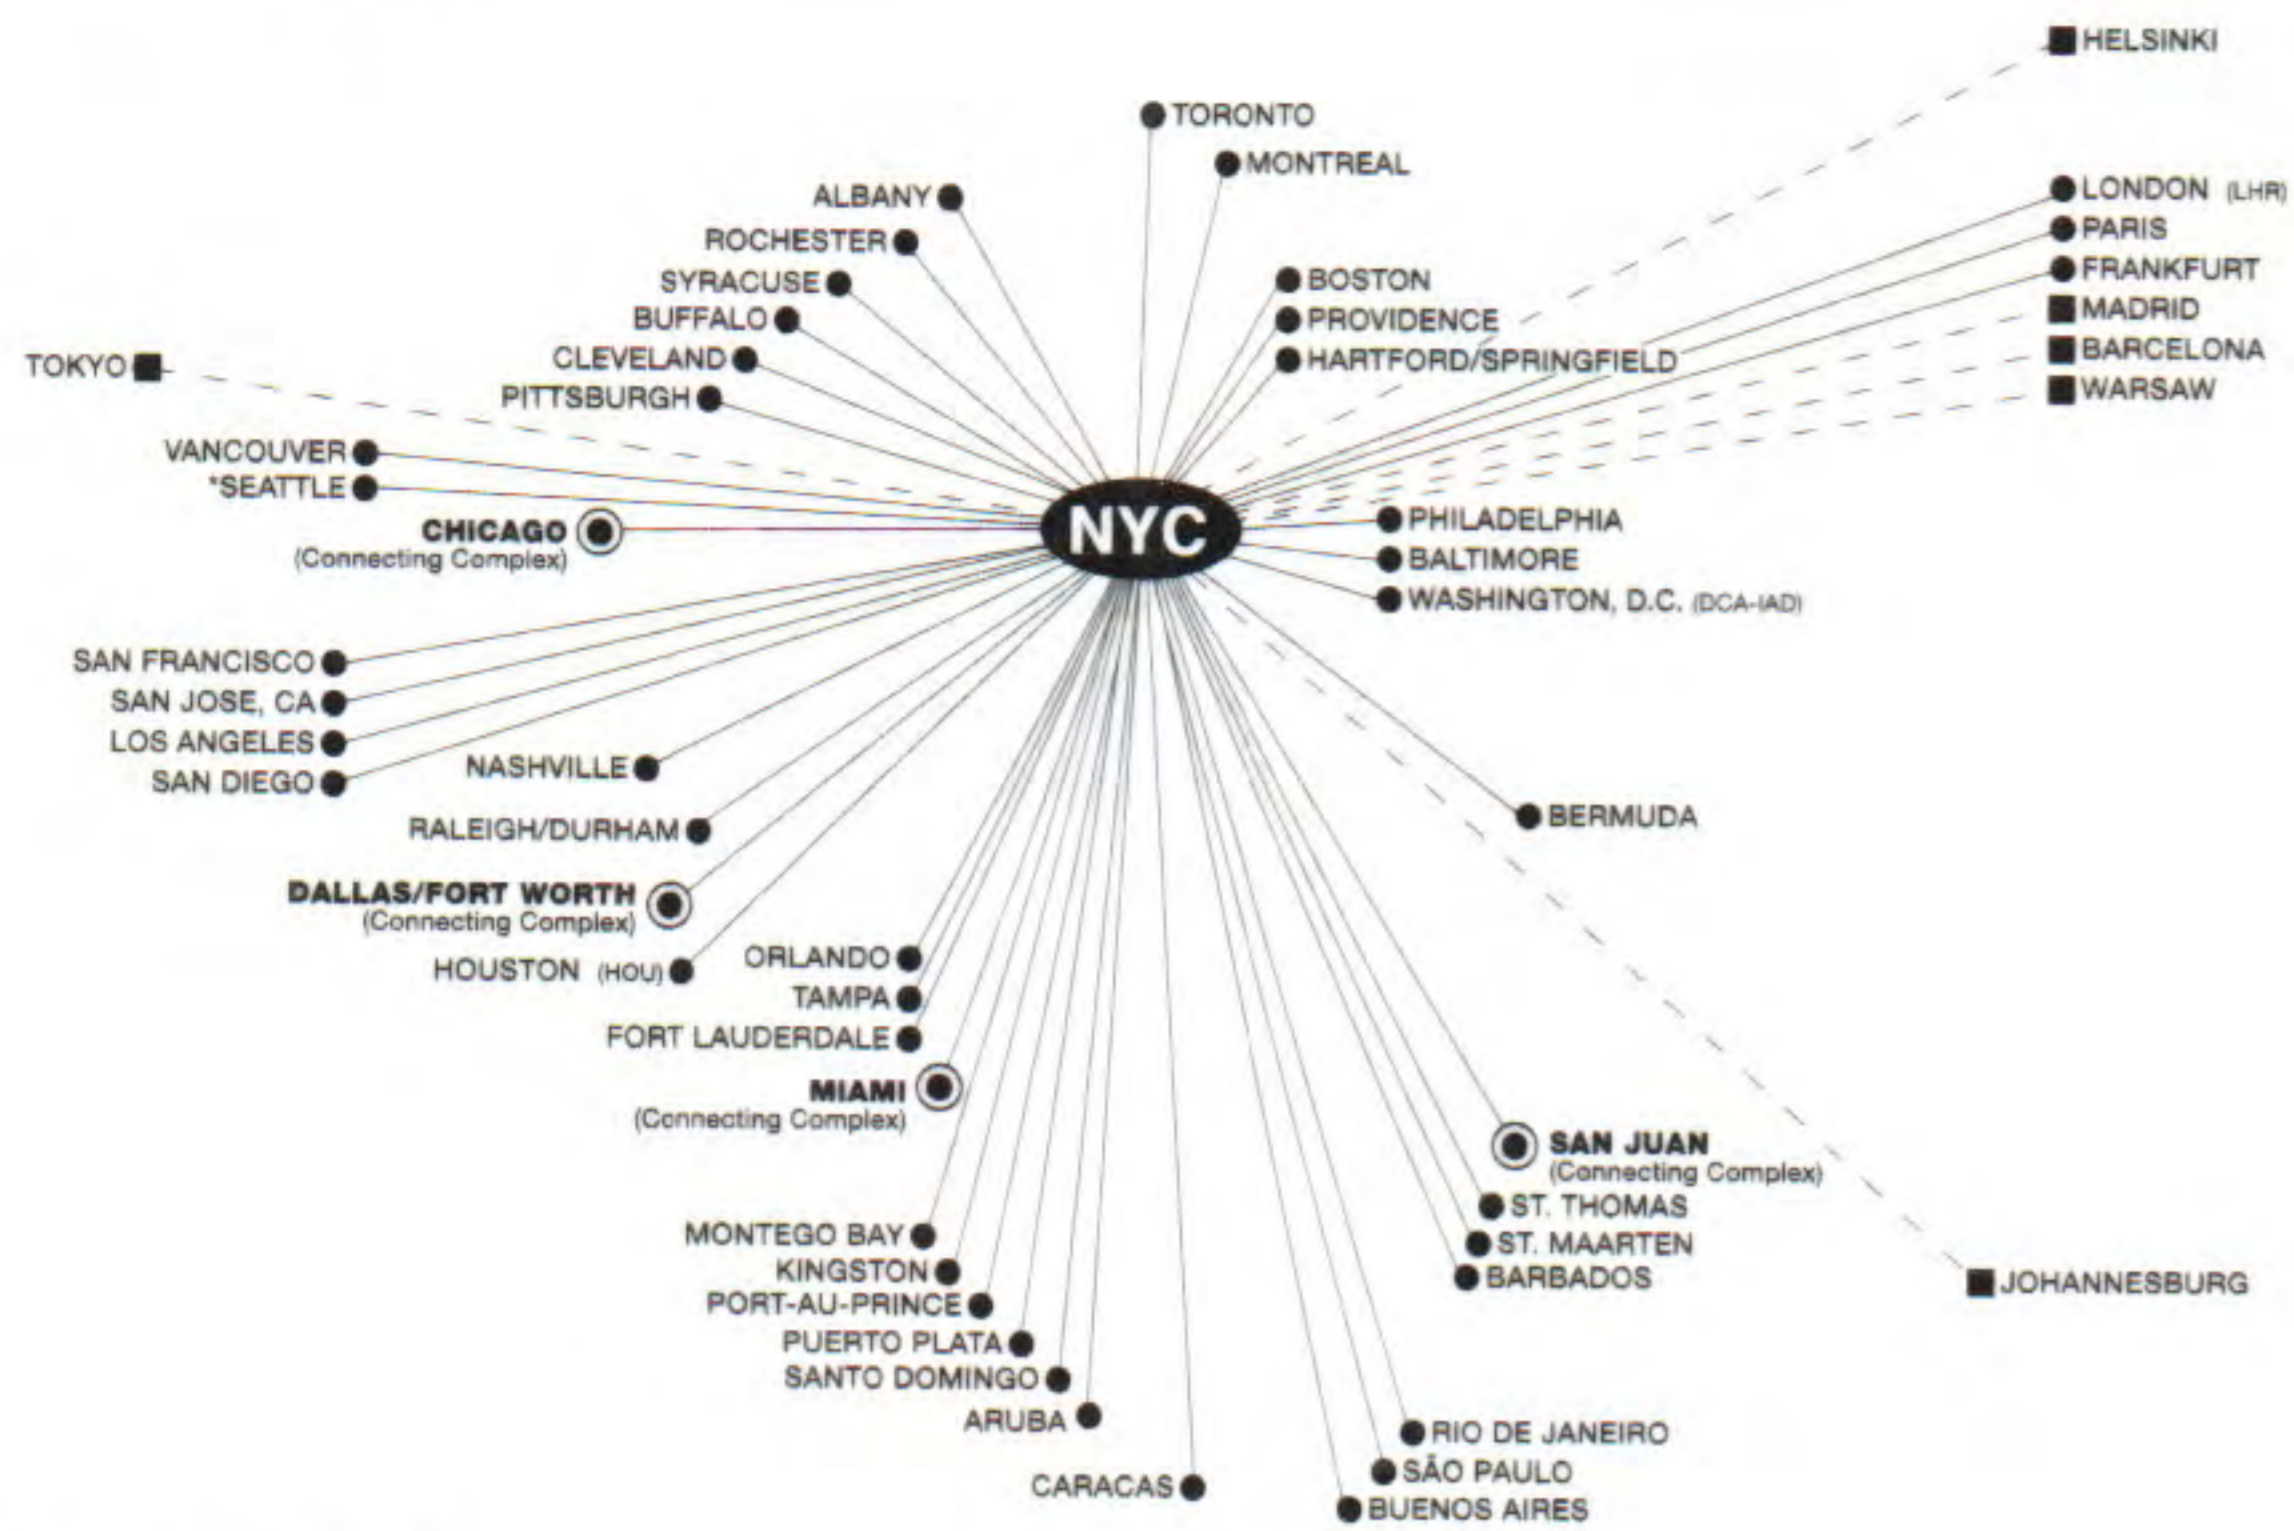

New York City Airports

San Jose Airport