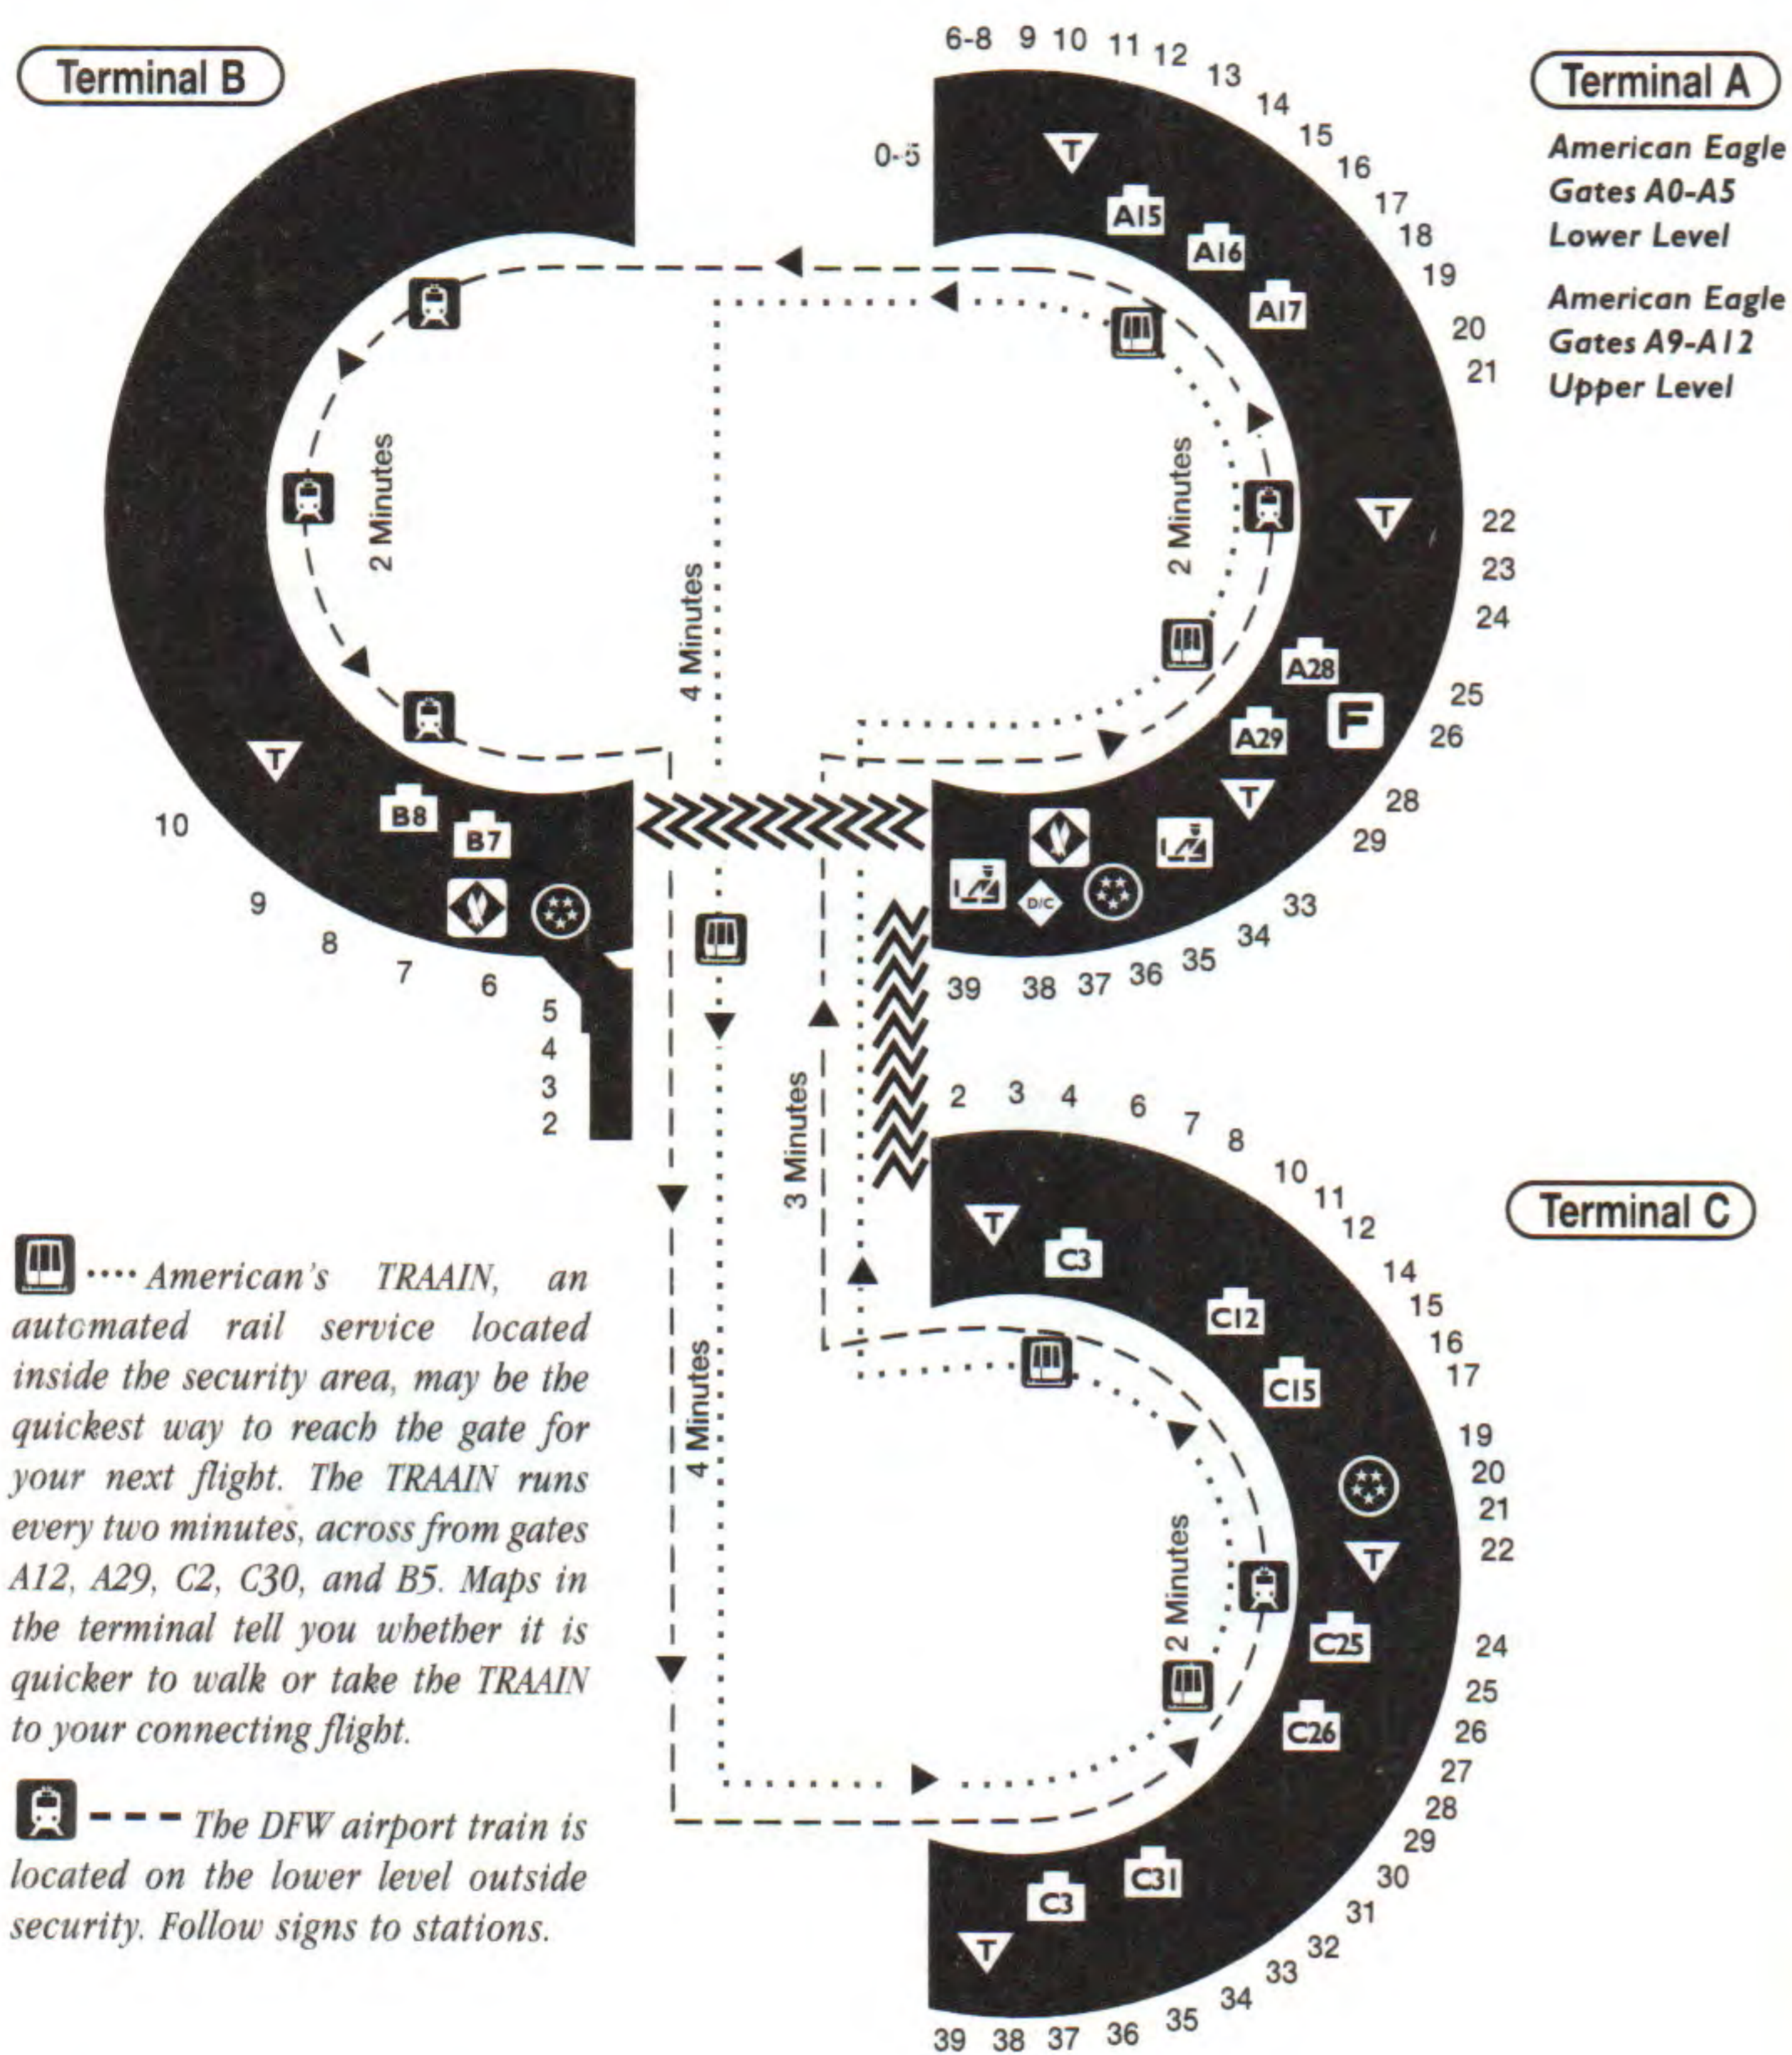

Dallas/Fort Worth International Airport

DFW