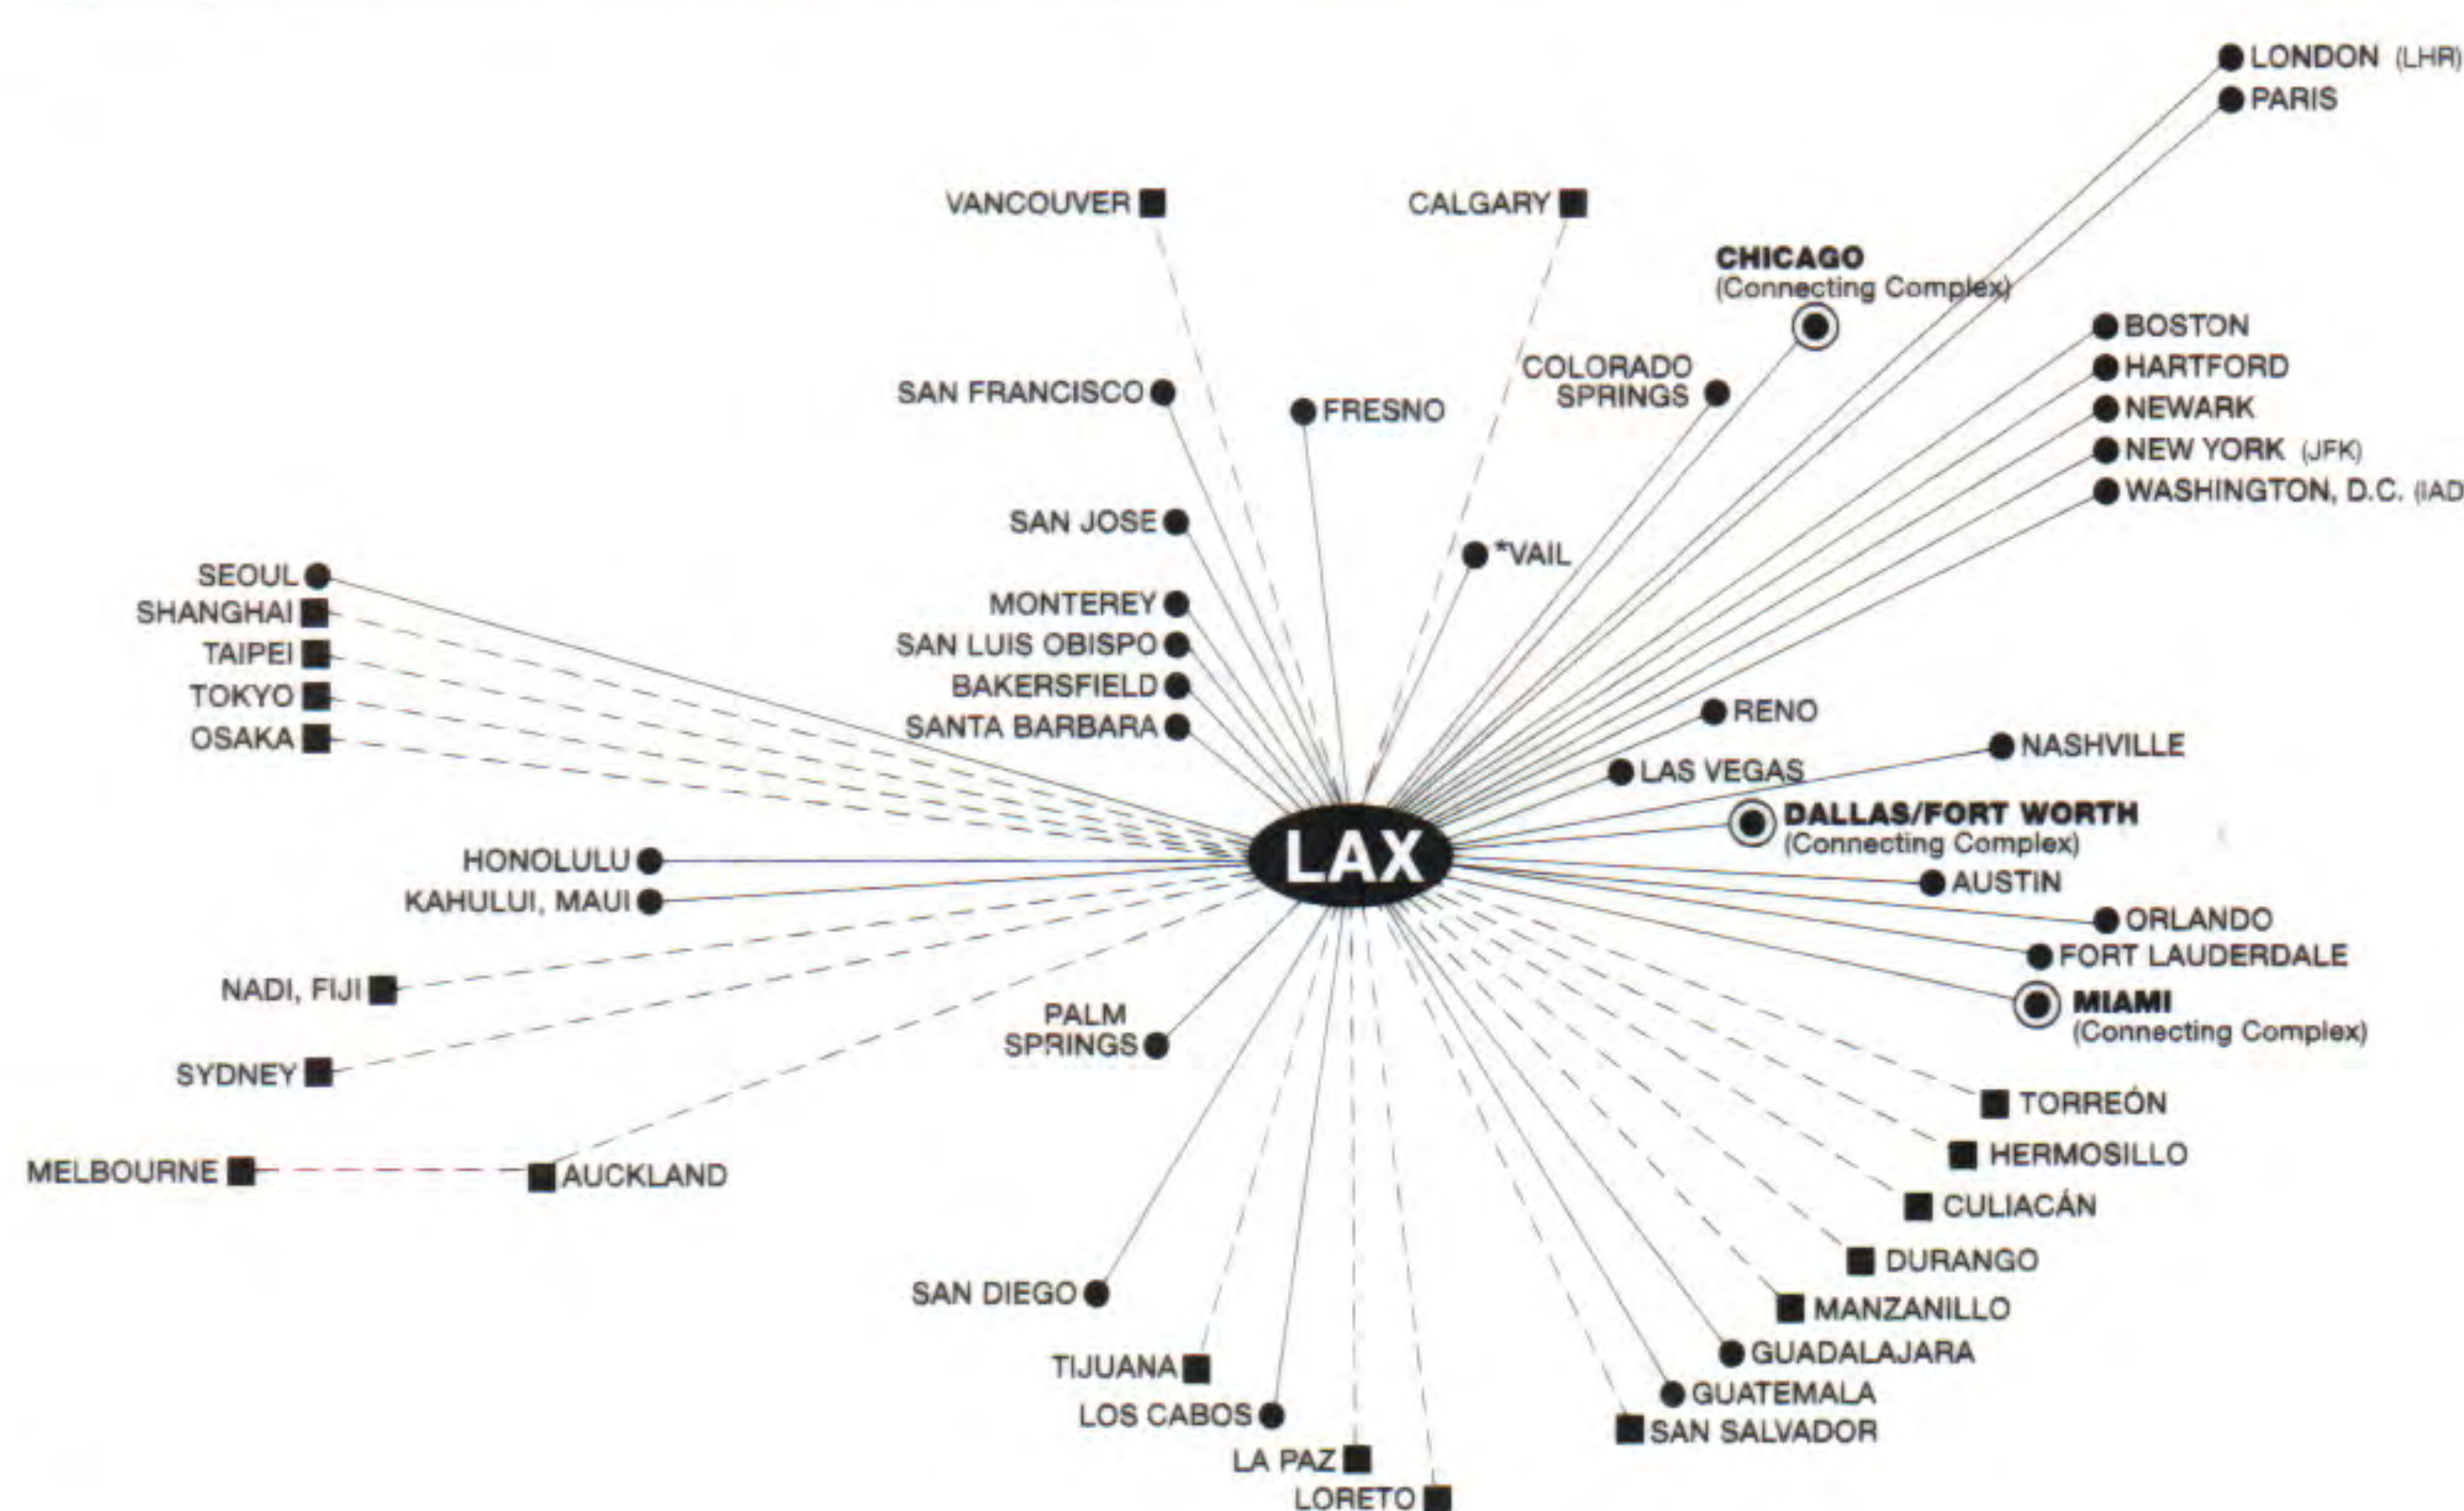

Los Angeles International Airport