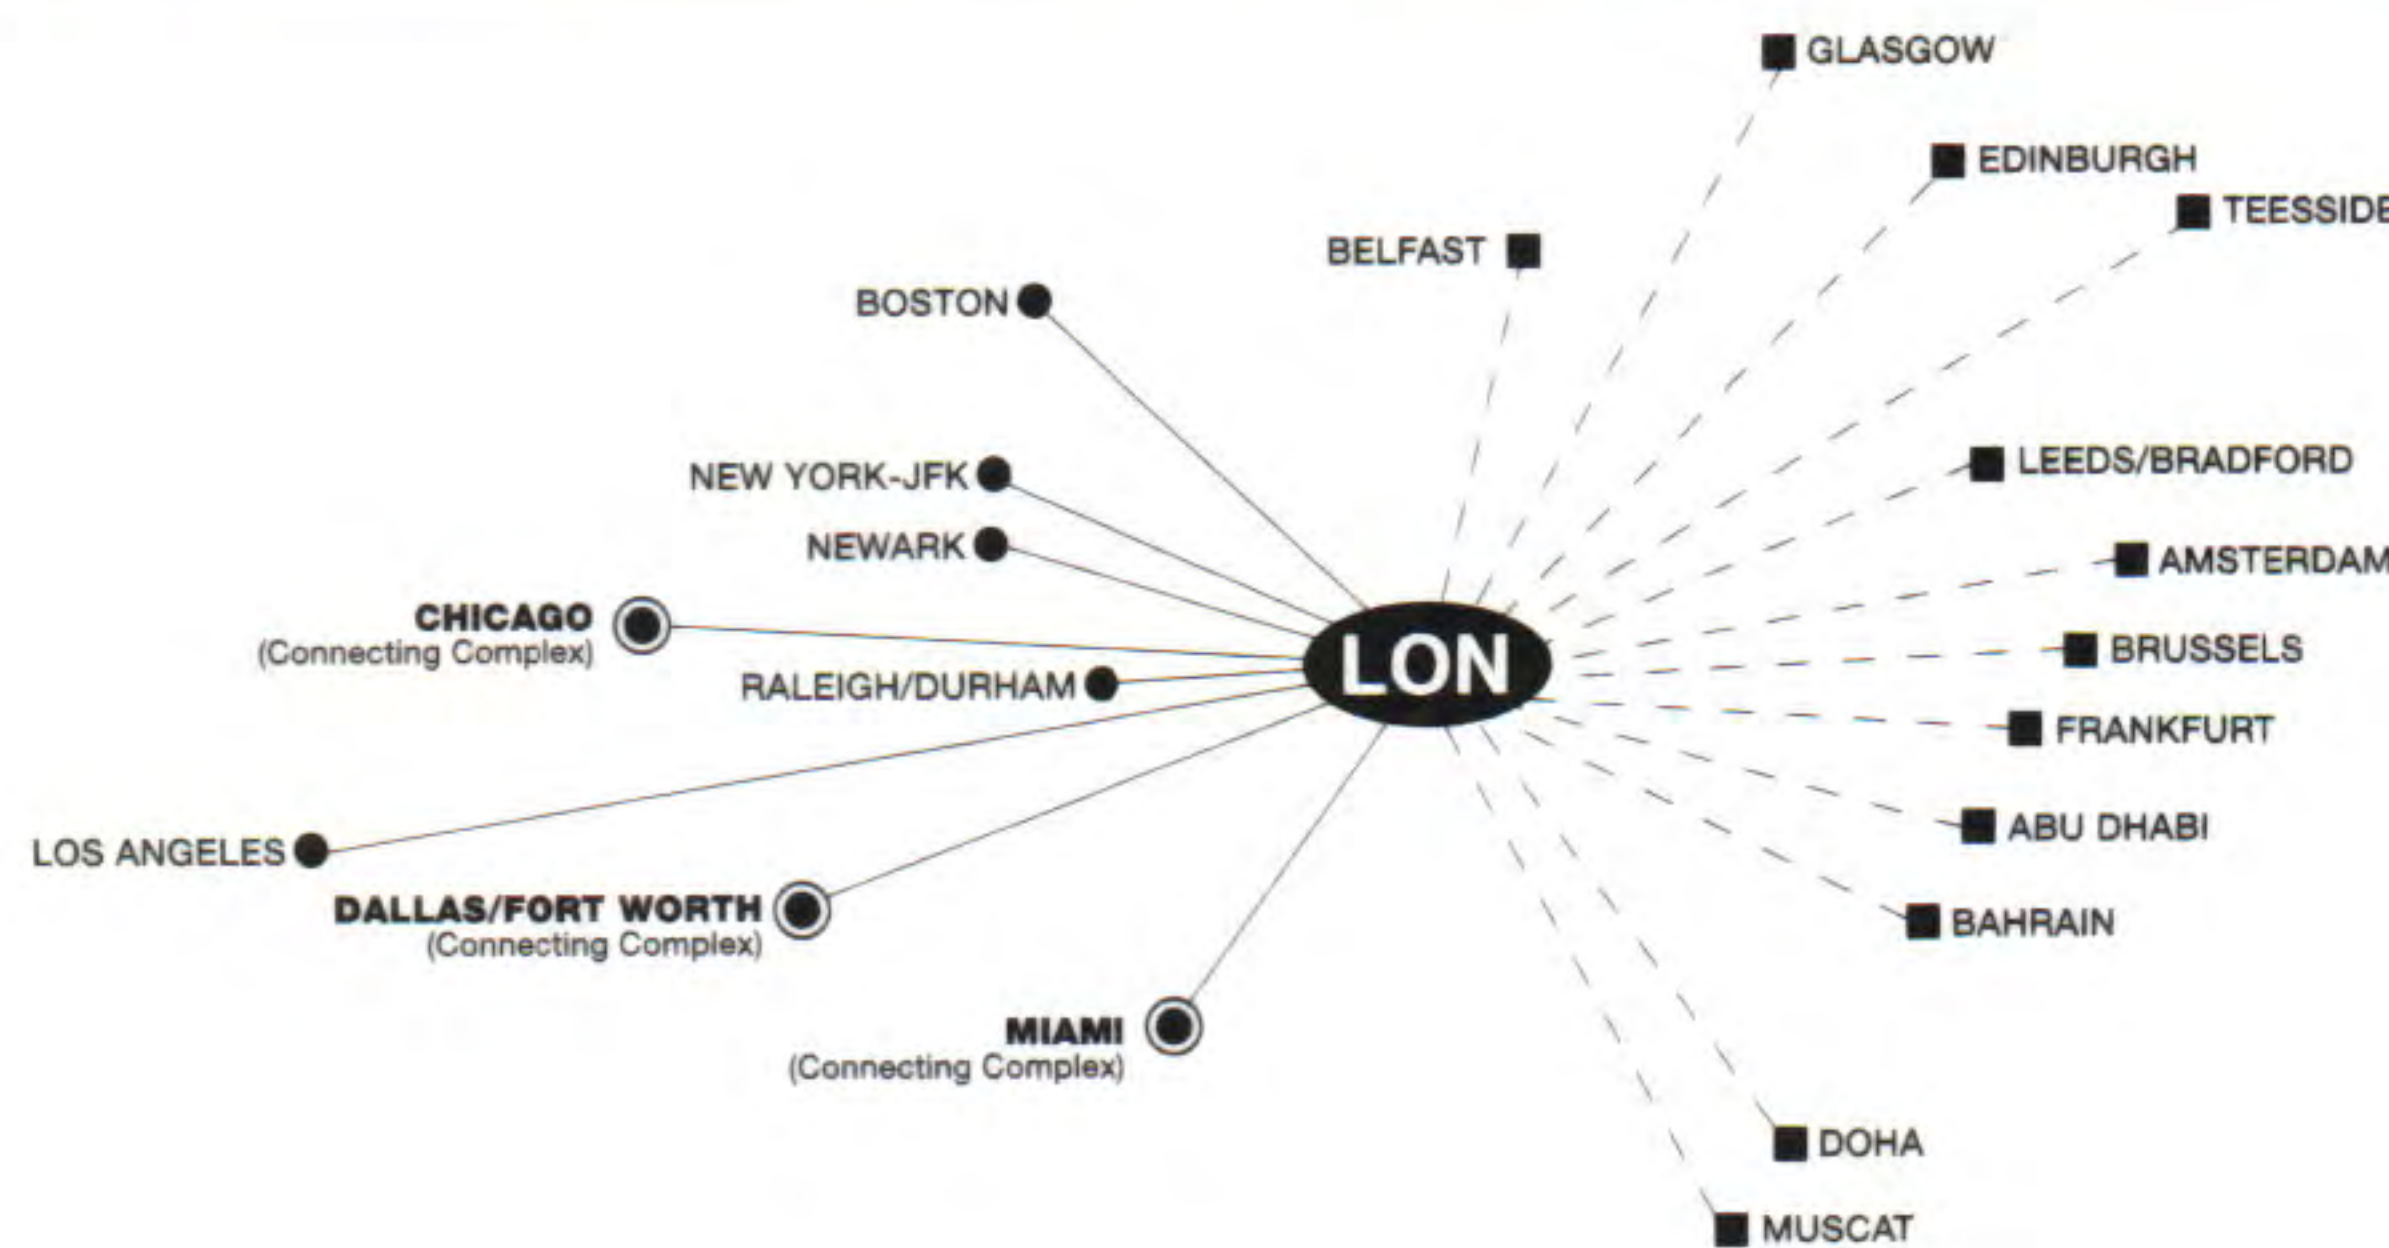

Connecting Hub (Connecting Complex) Route Maps

The following connecting hub route maps are designed to include all American Airlines, American Eagle and Cooperative Service Partner Airline nonstop routes. These maps will help you determine which hub city (connecting complex) will be most appropriate for you to fly to or connect through.

LEGEND

- American Airlines / American Eagle Cities
- ⊙ Connecting Complex
- — — Codeshare Service
- Seasonal Cities

Boston Logan International Airport

Chicago O'Hare International Airport

Dallas/Fort Worth International Airport

London

Los Angeles International Airport

Miami International Airport