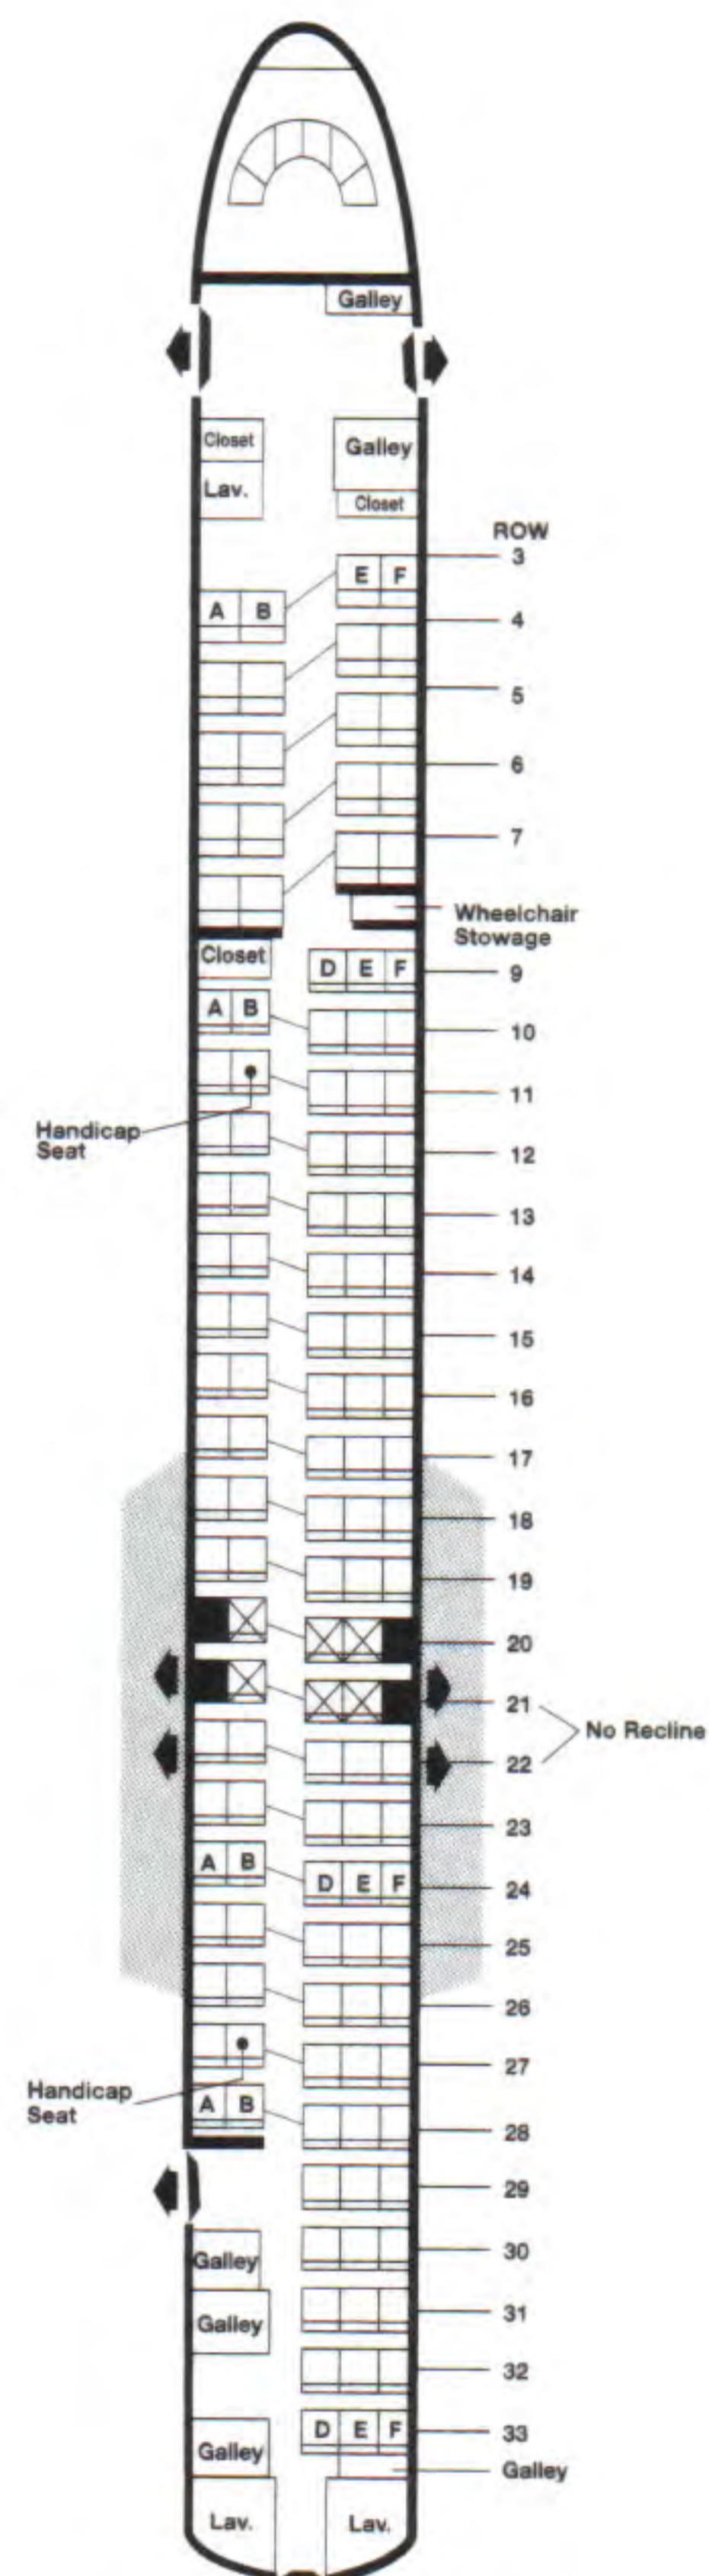

SUPER 80

First Class Rows 3-7
Main Cabin Rows 9-33

Public telephones are available in each seat/seat group.

■ No Recline   □ Restricted Recline

Aircraft configurations vary.