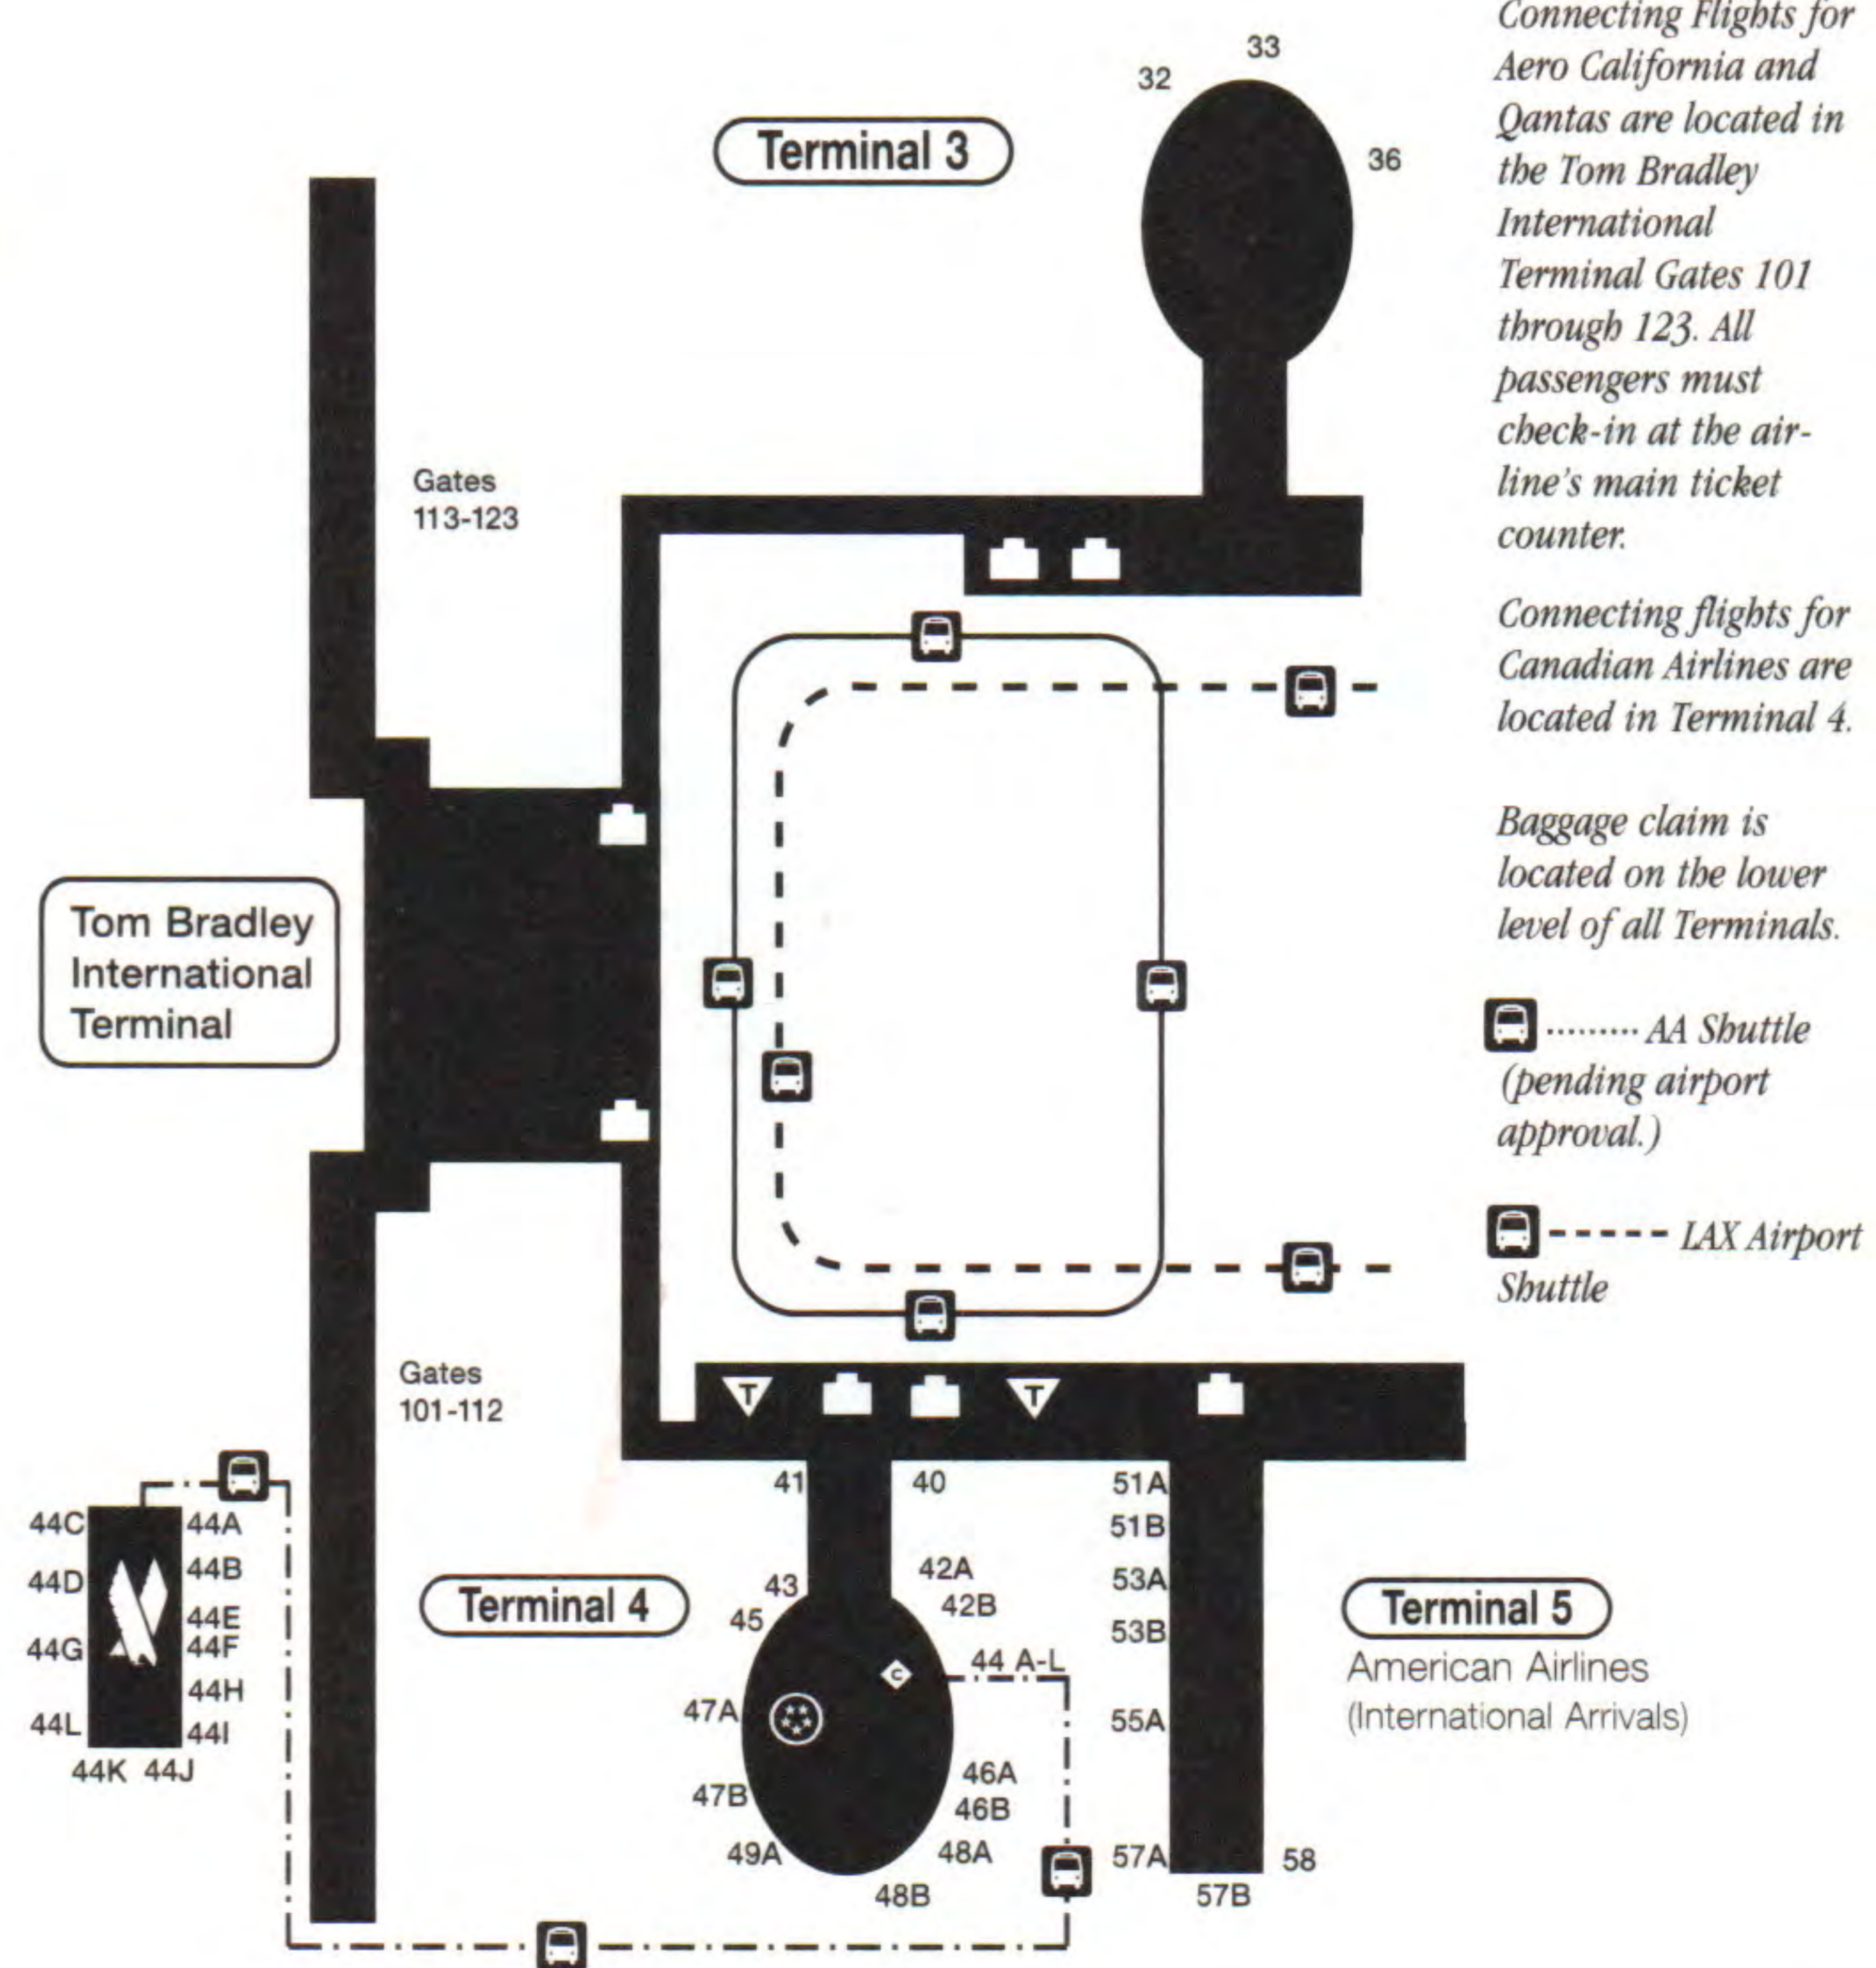

**London Heathrow International Airport**

LHR

**Los Angeles International Airport**

LAX

**Miami International Airport**

**MIA**

Connecting walkways are provided between Concourses C and D and between D and E for the convenience of our passengers. Passengers using these walkways do not need to clear airport security in order to move between concourses. The walkway is located across from Gate 1 in Concourse C, across from Gate 5 in Concourse D, and adjacent to Gate 5 in Concourse E (with the exception of Satellite E Gates 20-35, which are accessible only by tram service from the main terminal). Moving walkways are provided on Level 3 in Concourse D.