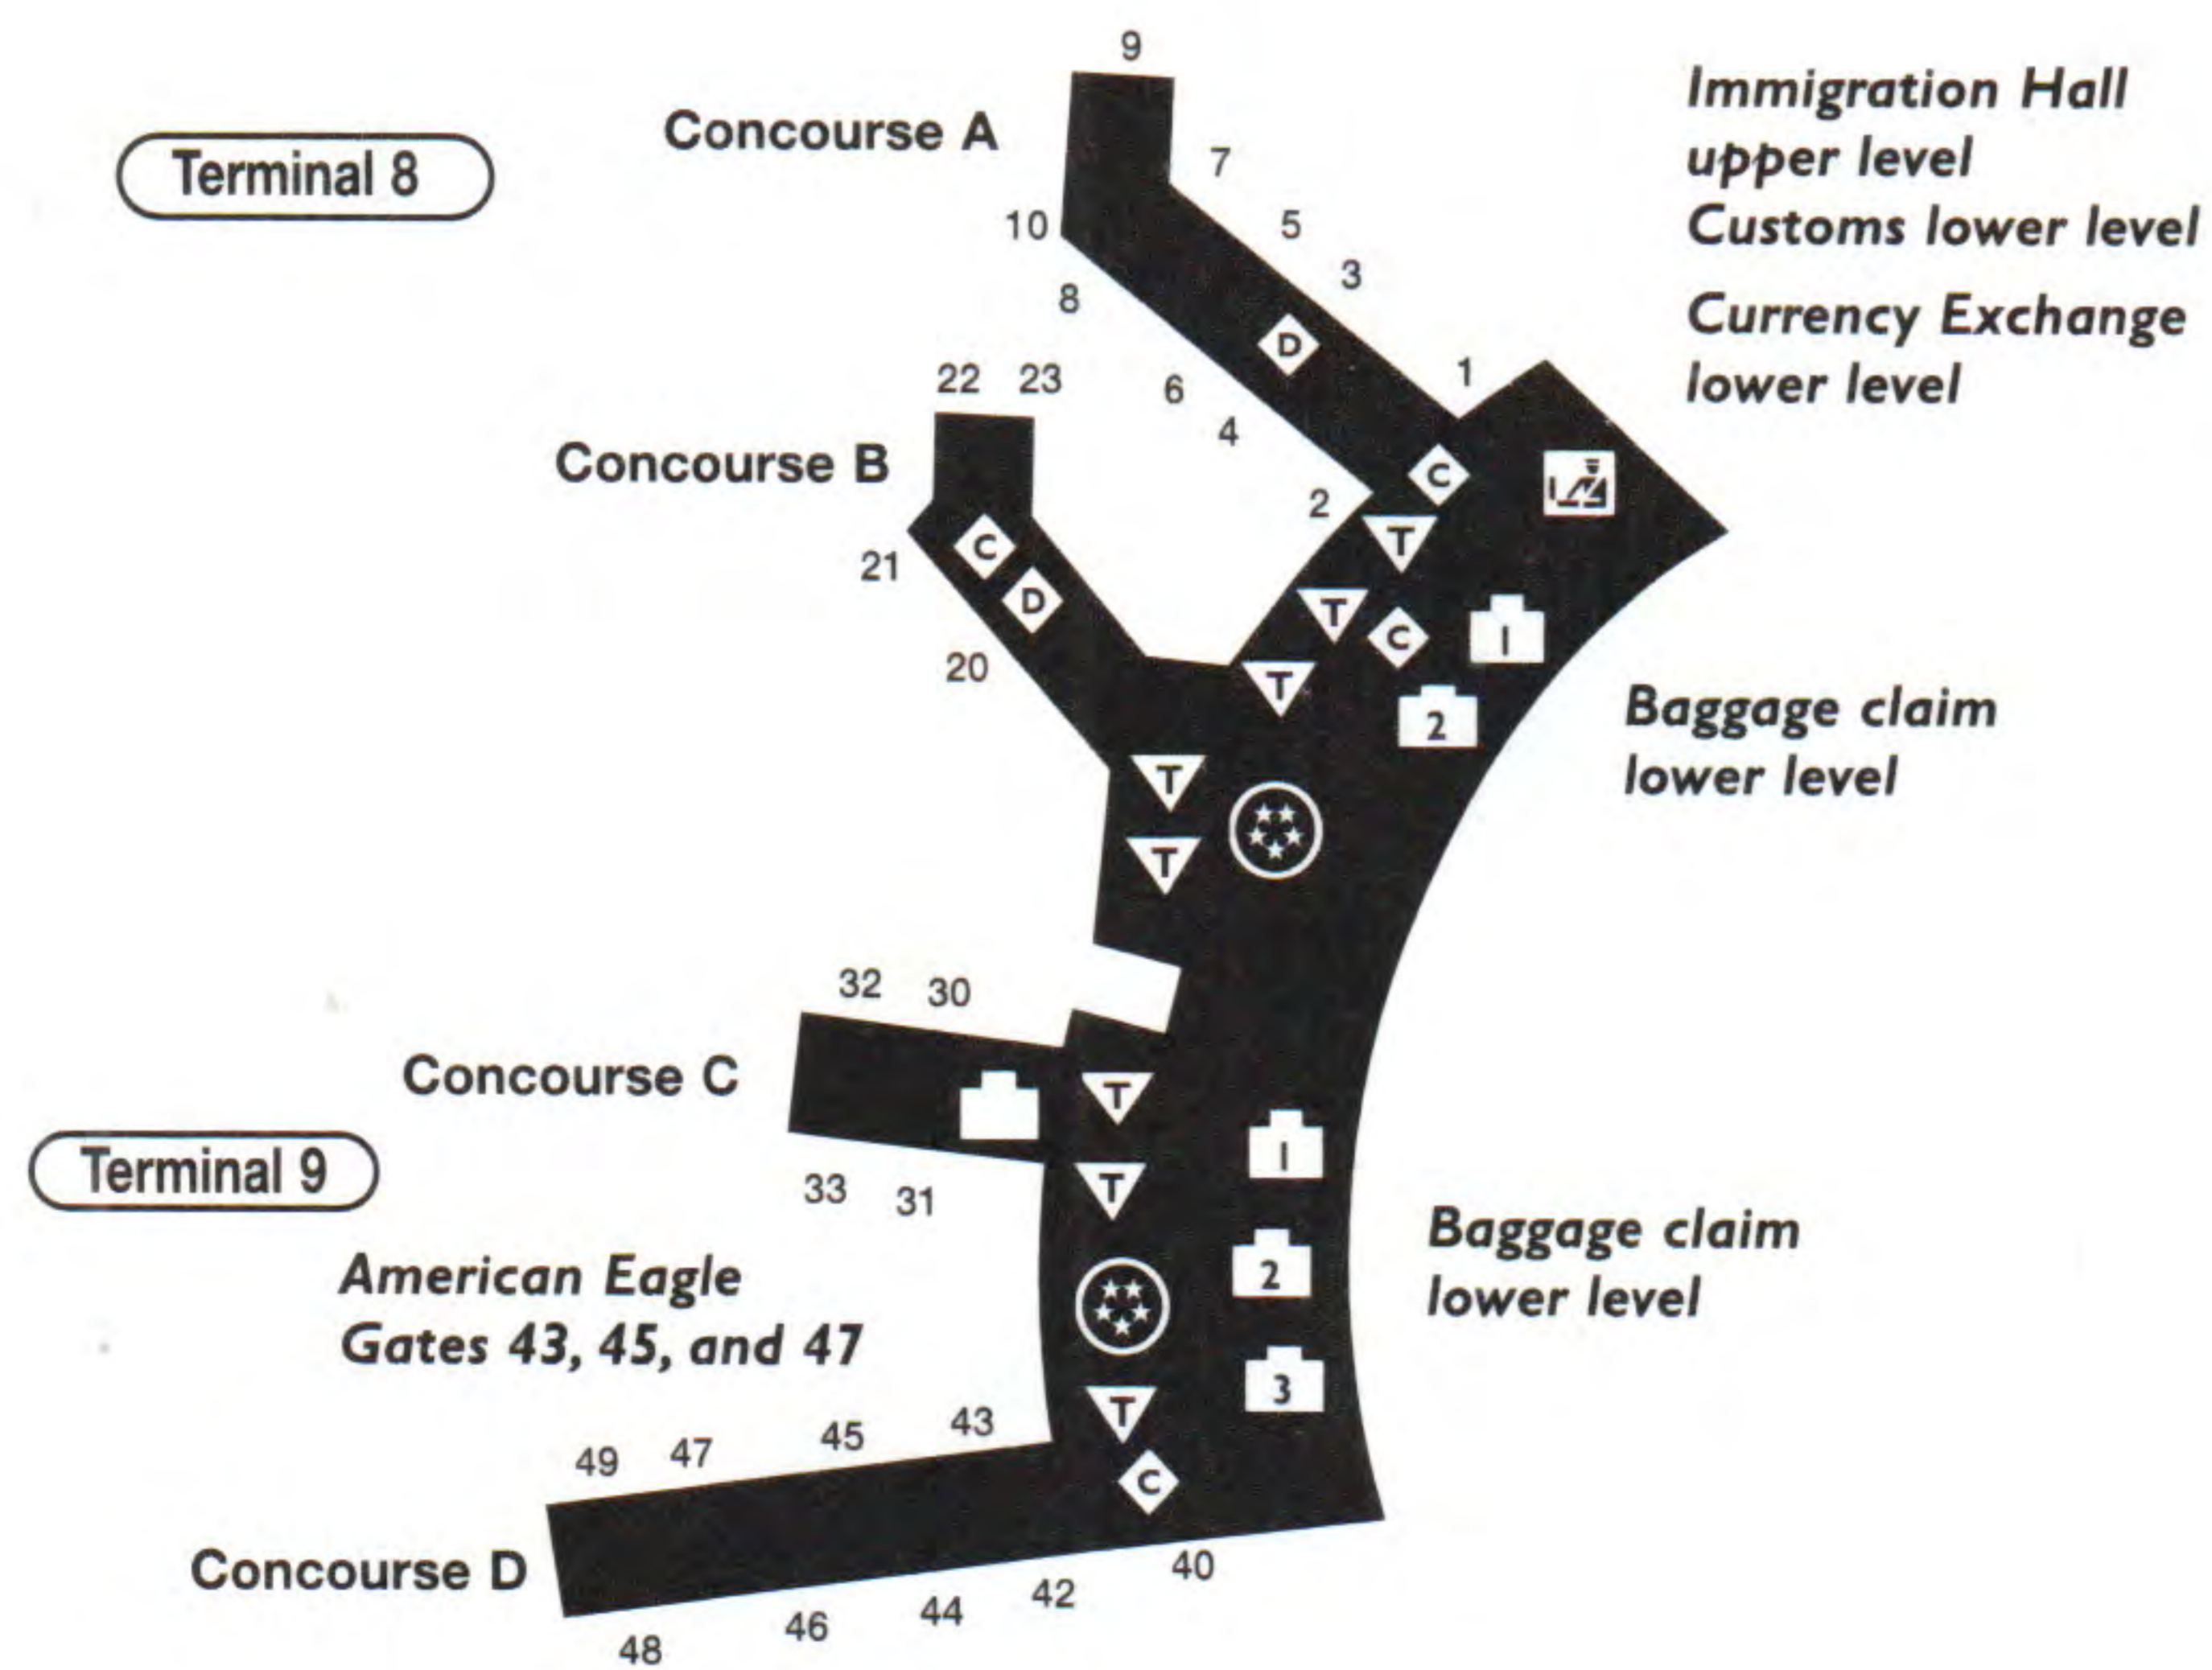

New York / John F. Kennedy International Airport

JFK