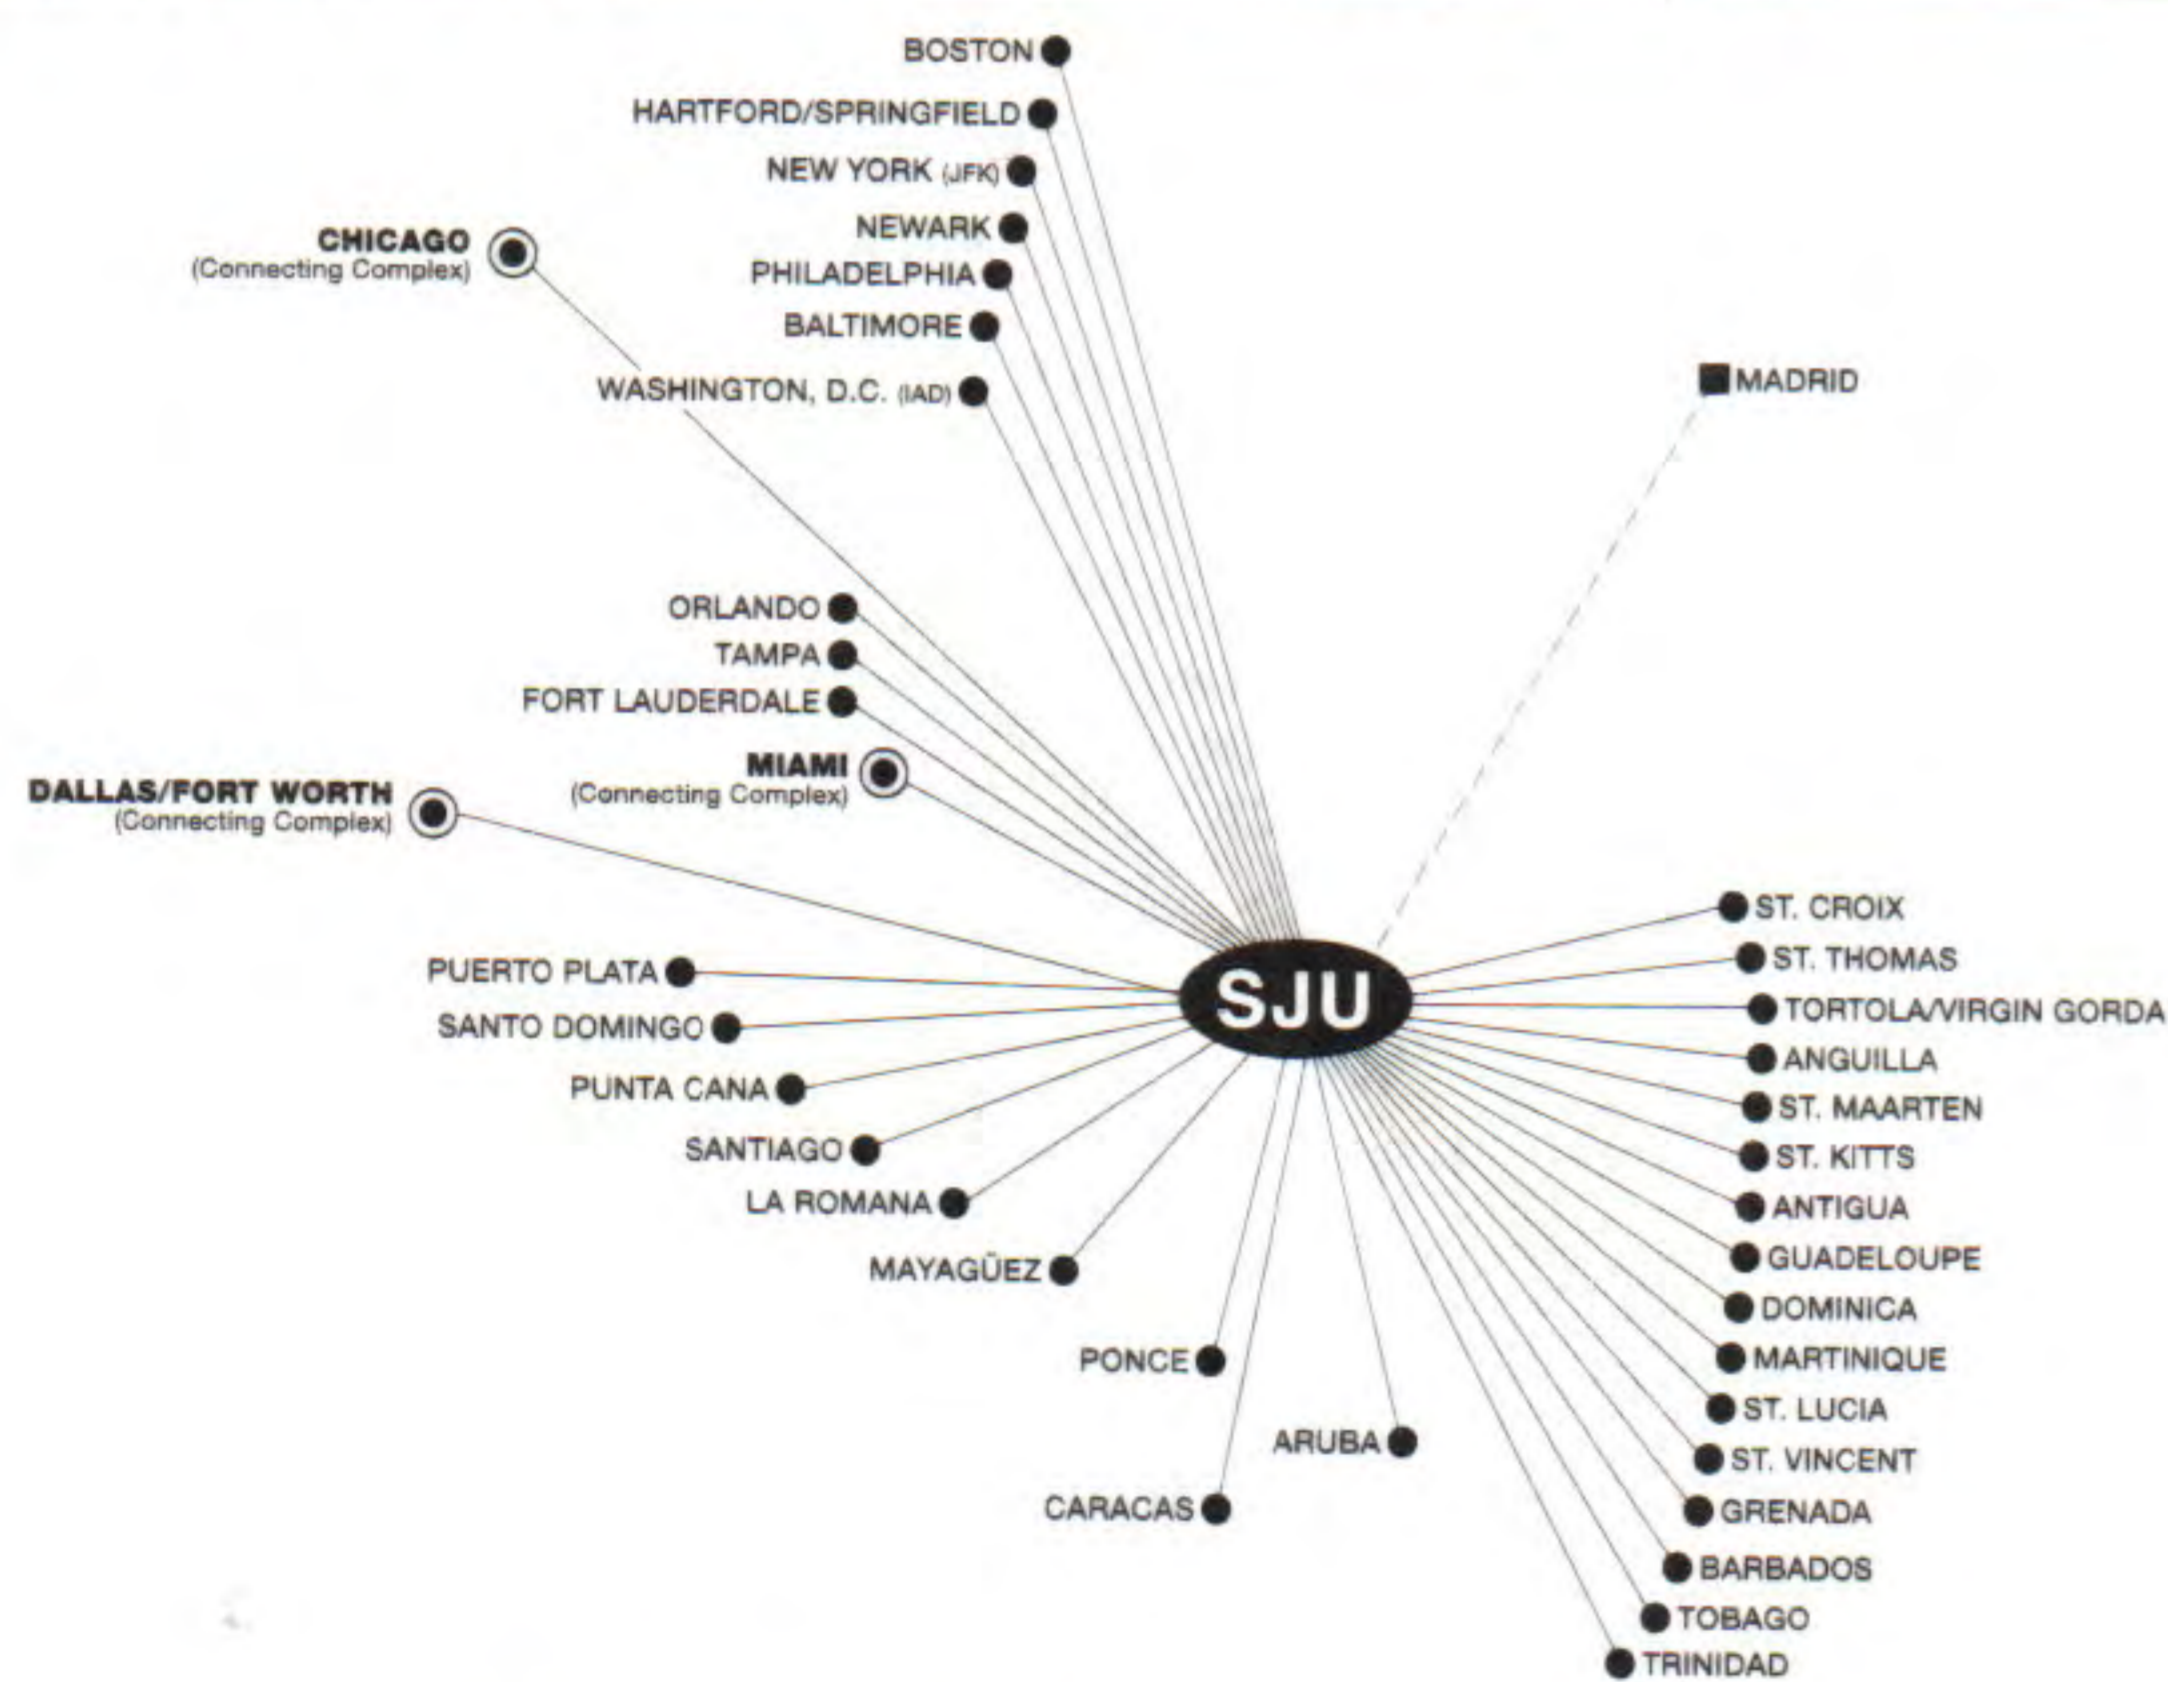

San Juan / Luis Muñoz Marin International Airport