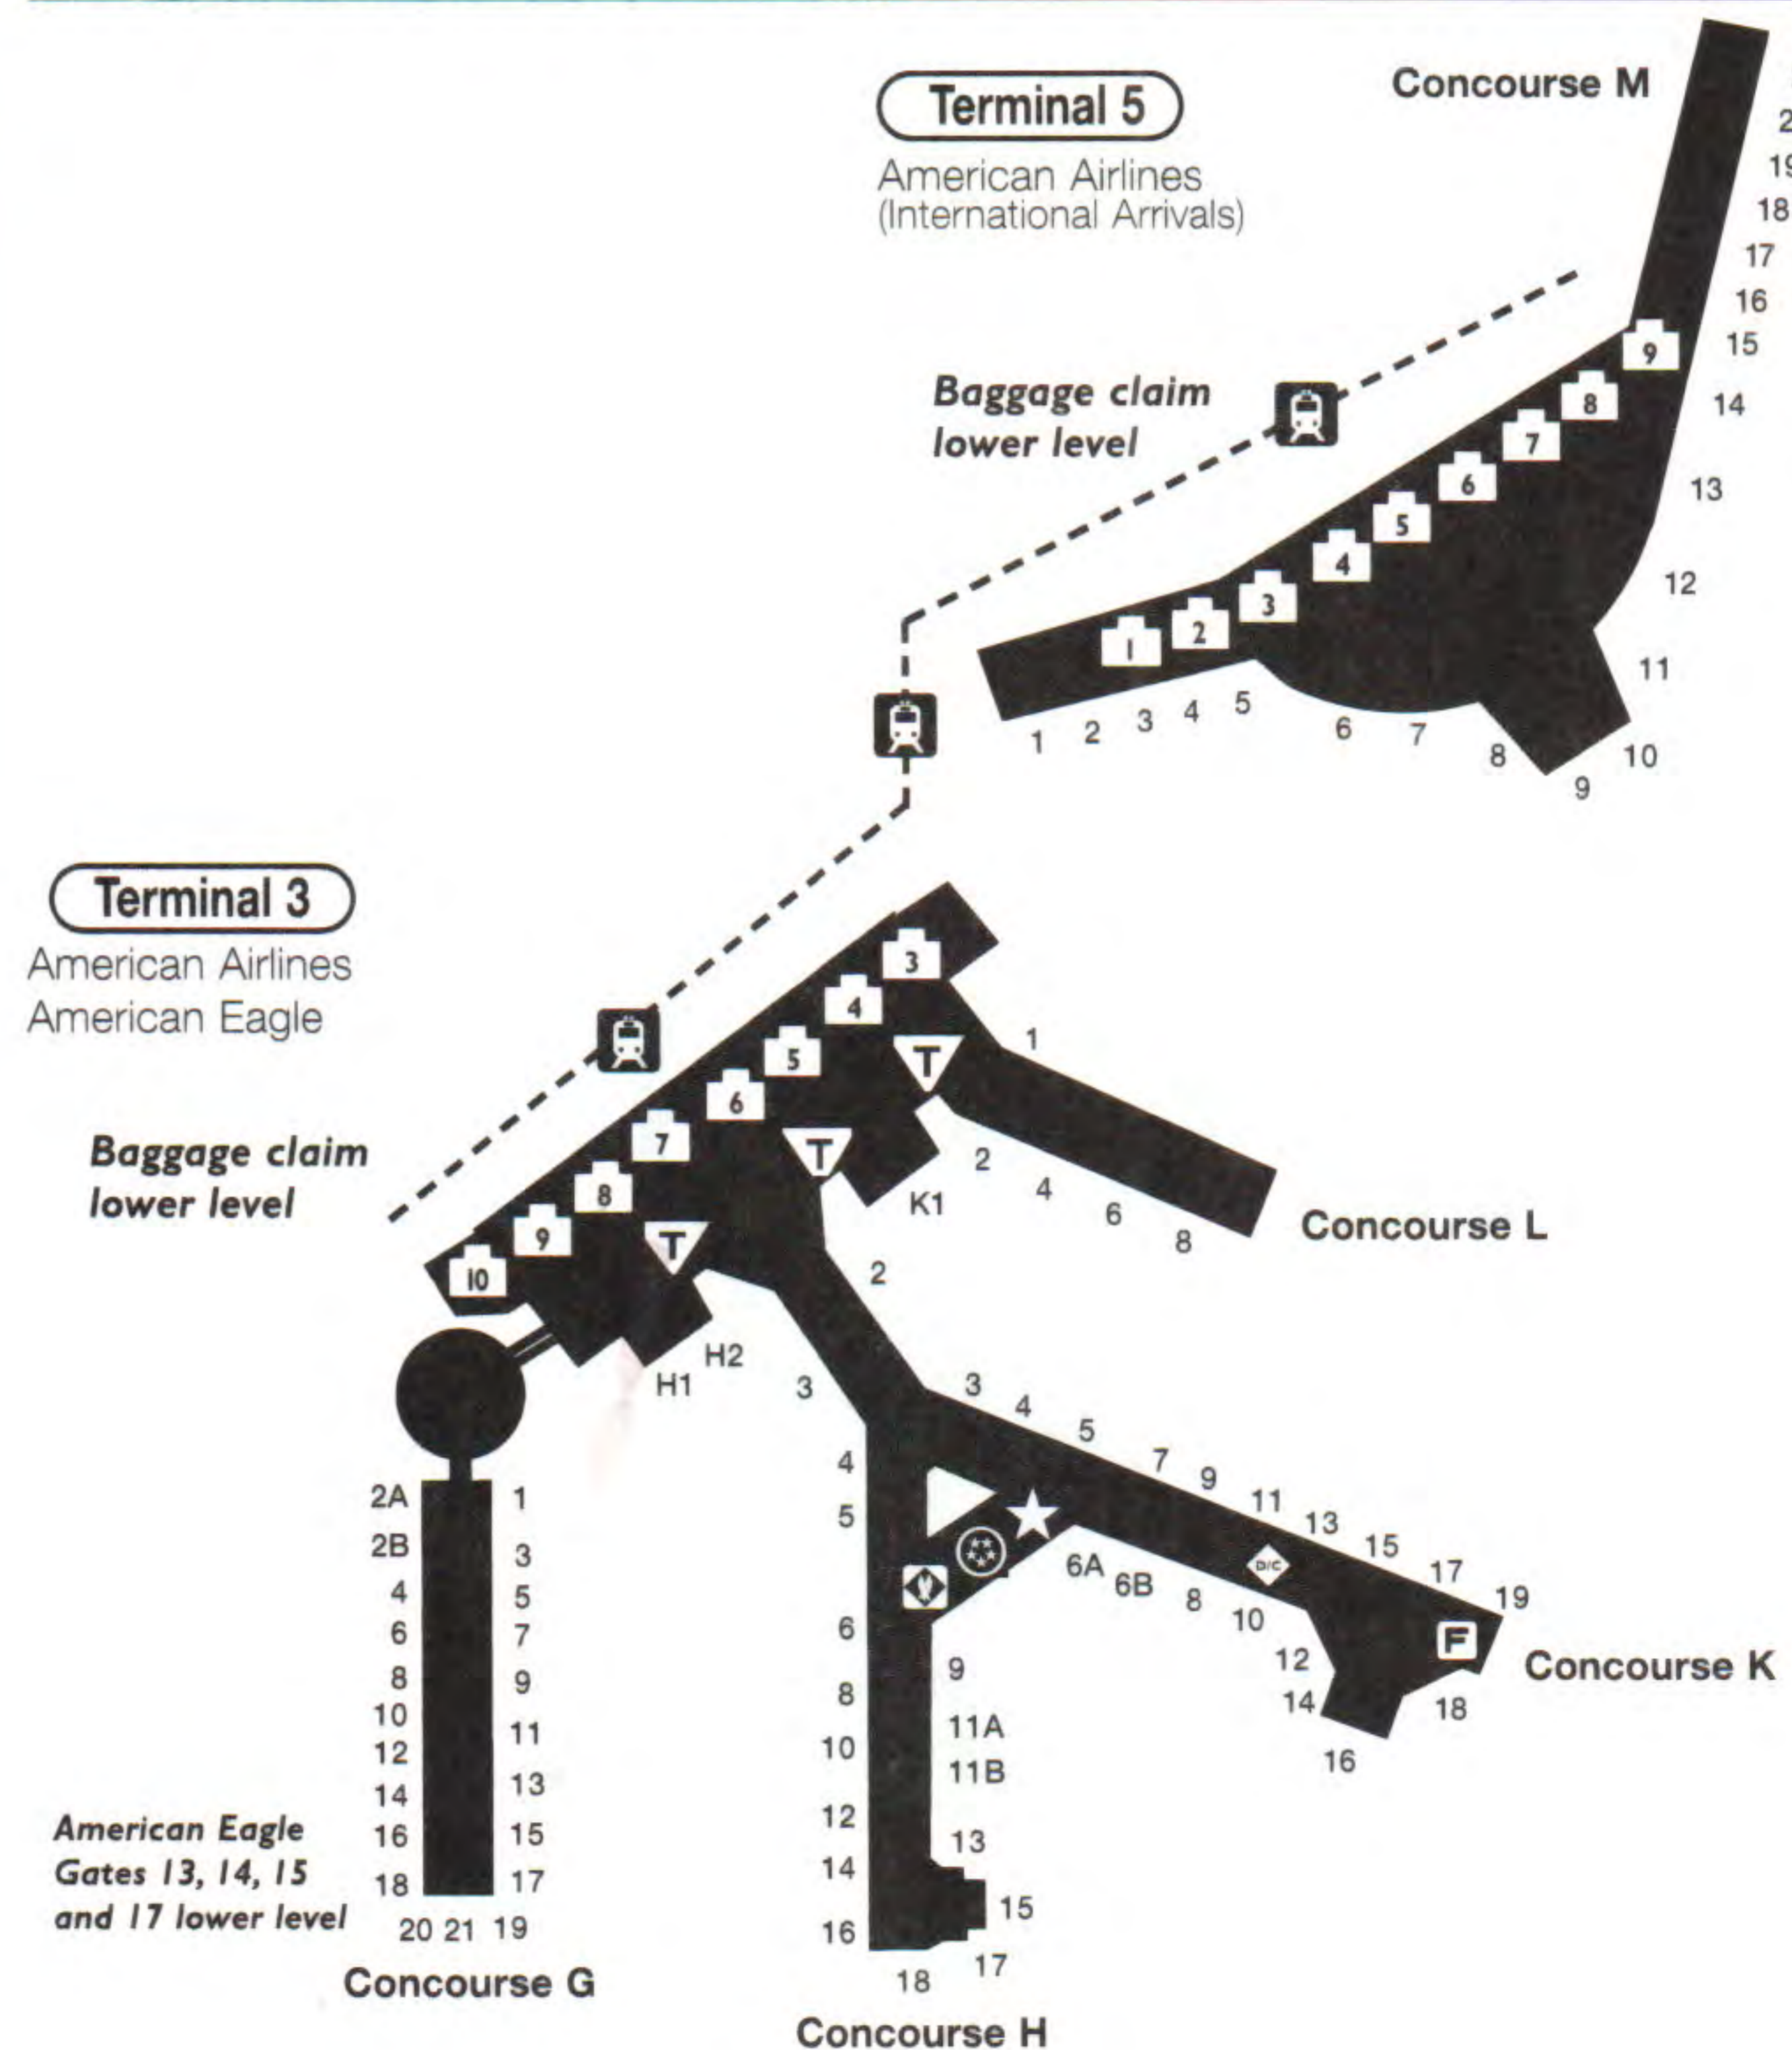

Chicago O'Hare International Airport

ORD