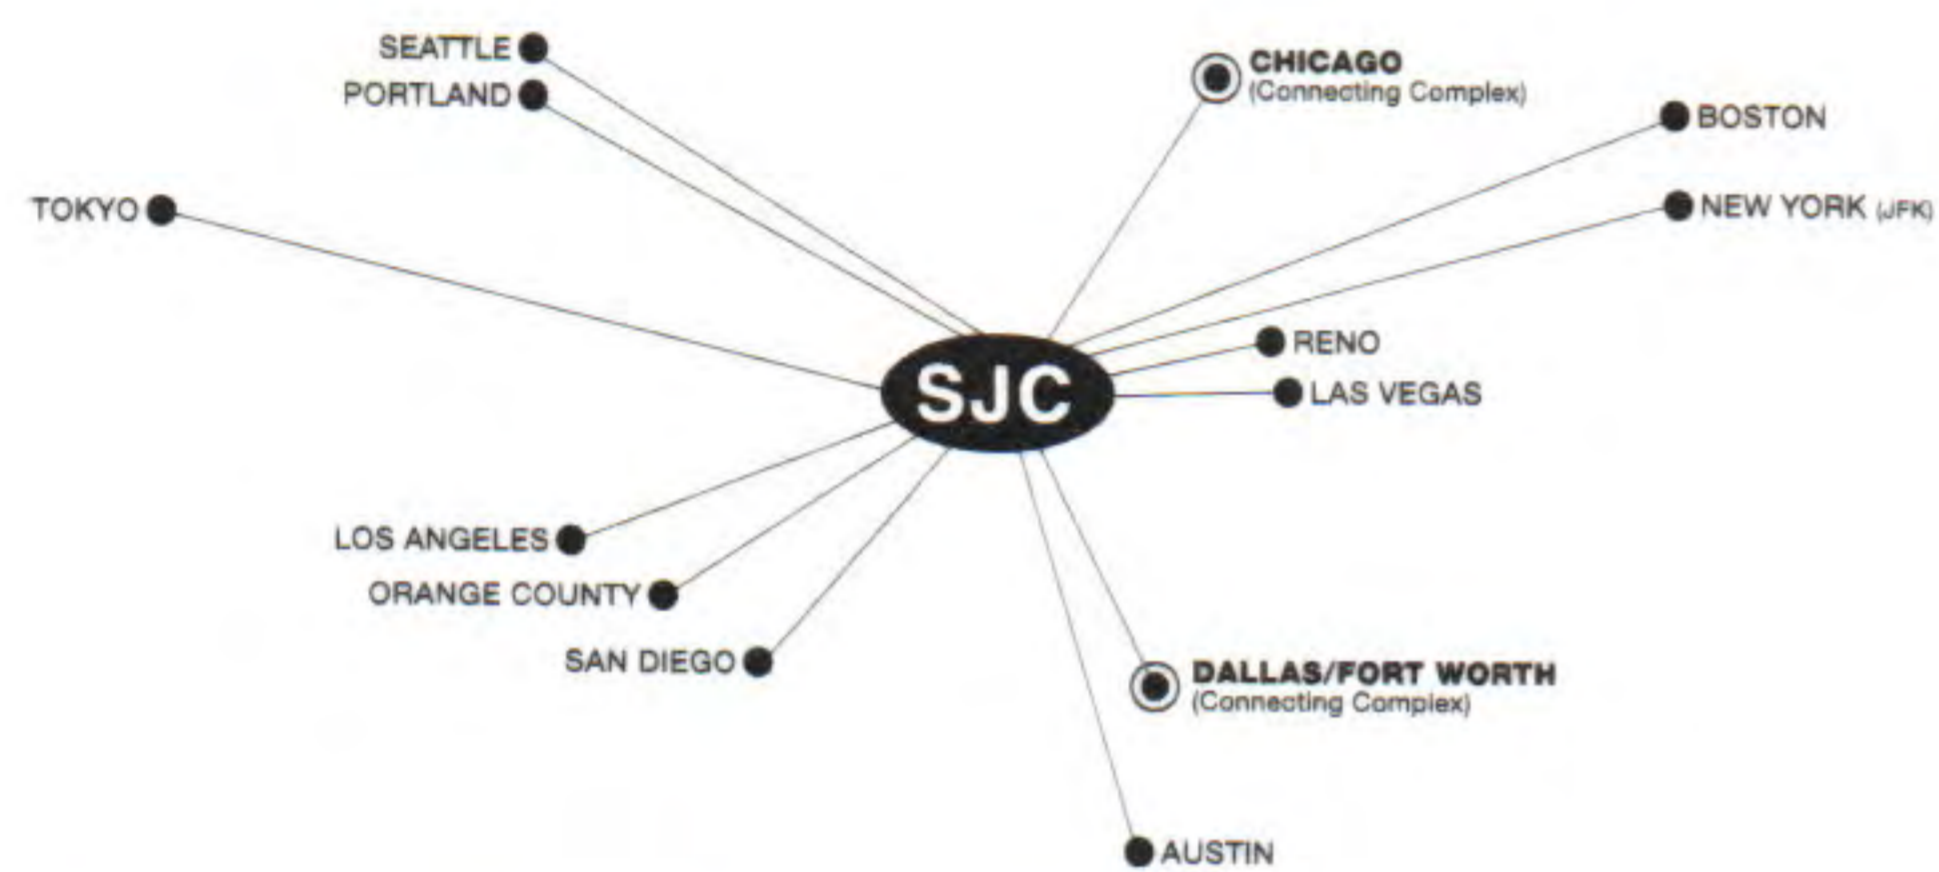

**Connecting Hub (Connecting Complex) Route Maps**

The following connecting hub route maps are designed to include all American Airlines, American Eagle and Cooperative Service Partner Airline nonstop routes. These maps will help you determine which hub city (connecting complex) will be most appropriate for you to fly to or connect through.

**LEGEND**

- American Airlines / American Eagle Cities
- ⊙ Connecting Complex
- — — Codeshare Service
- \* Seasonal Cities

**Boston Logan International Airport**

**Chicago O'Hare International Airport**

**Dallas/Fort Worth International Airport**

**London**

**Los Angeles International Airport**

**Miami International Airport**

**New York City Airports**

**San Jose Airport**

**San Juan / Luis Muñoz Marin International Airport**

**Vancouver International Airport**  
(Canadian Airlines)

**How to Read Our Airport Diagrams**

Our airport diagrams are designed to include all the major hubs throughout the American Airlines, American Eagle and Cooperative Service Partner Airline route systems. These diagrams will help you locate your arriving, departing or connecting gates quickly and easily. Use the diagrams to locate baggage claim, ticket counters, Admirals Clubs, duty-free currency exchange and ground transportation systems in each airport. Refer to the legend below for the corresponding symbols.