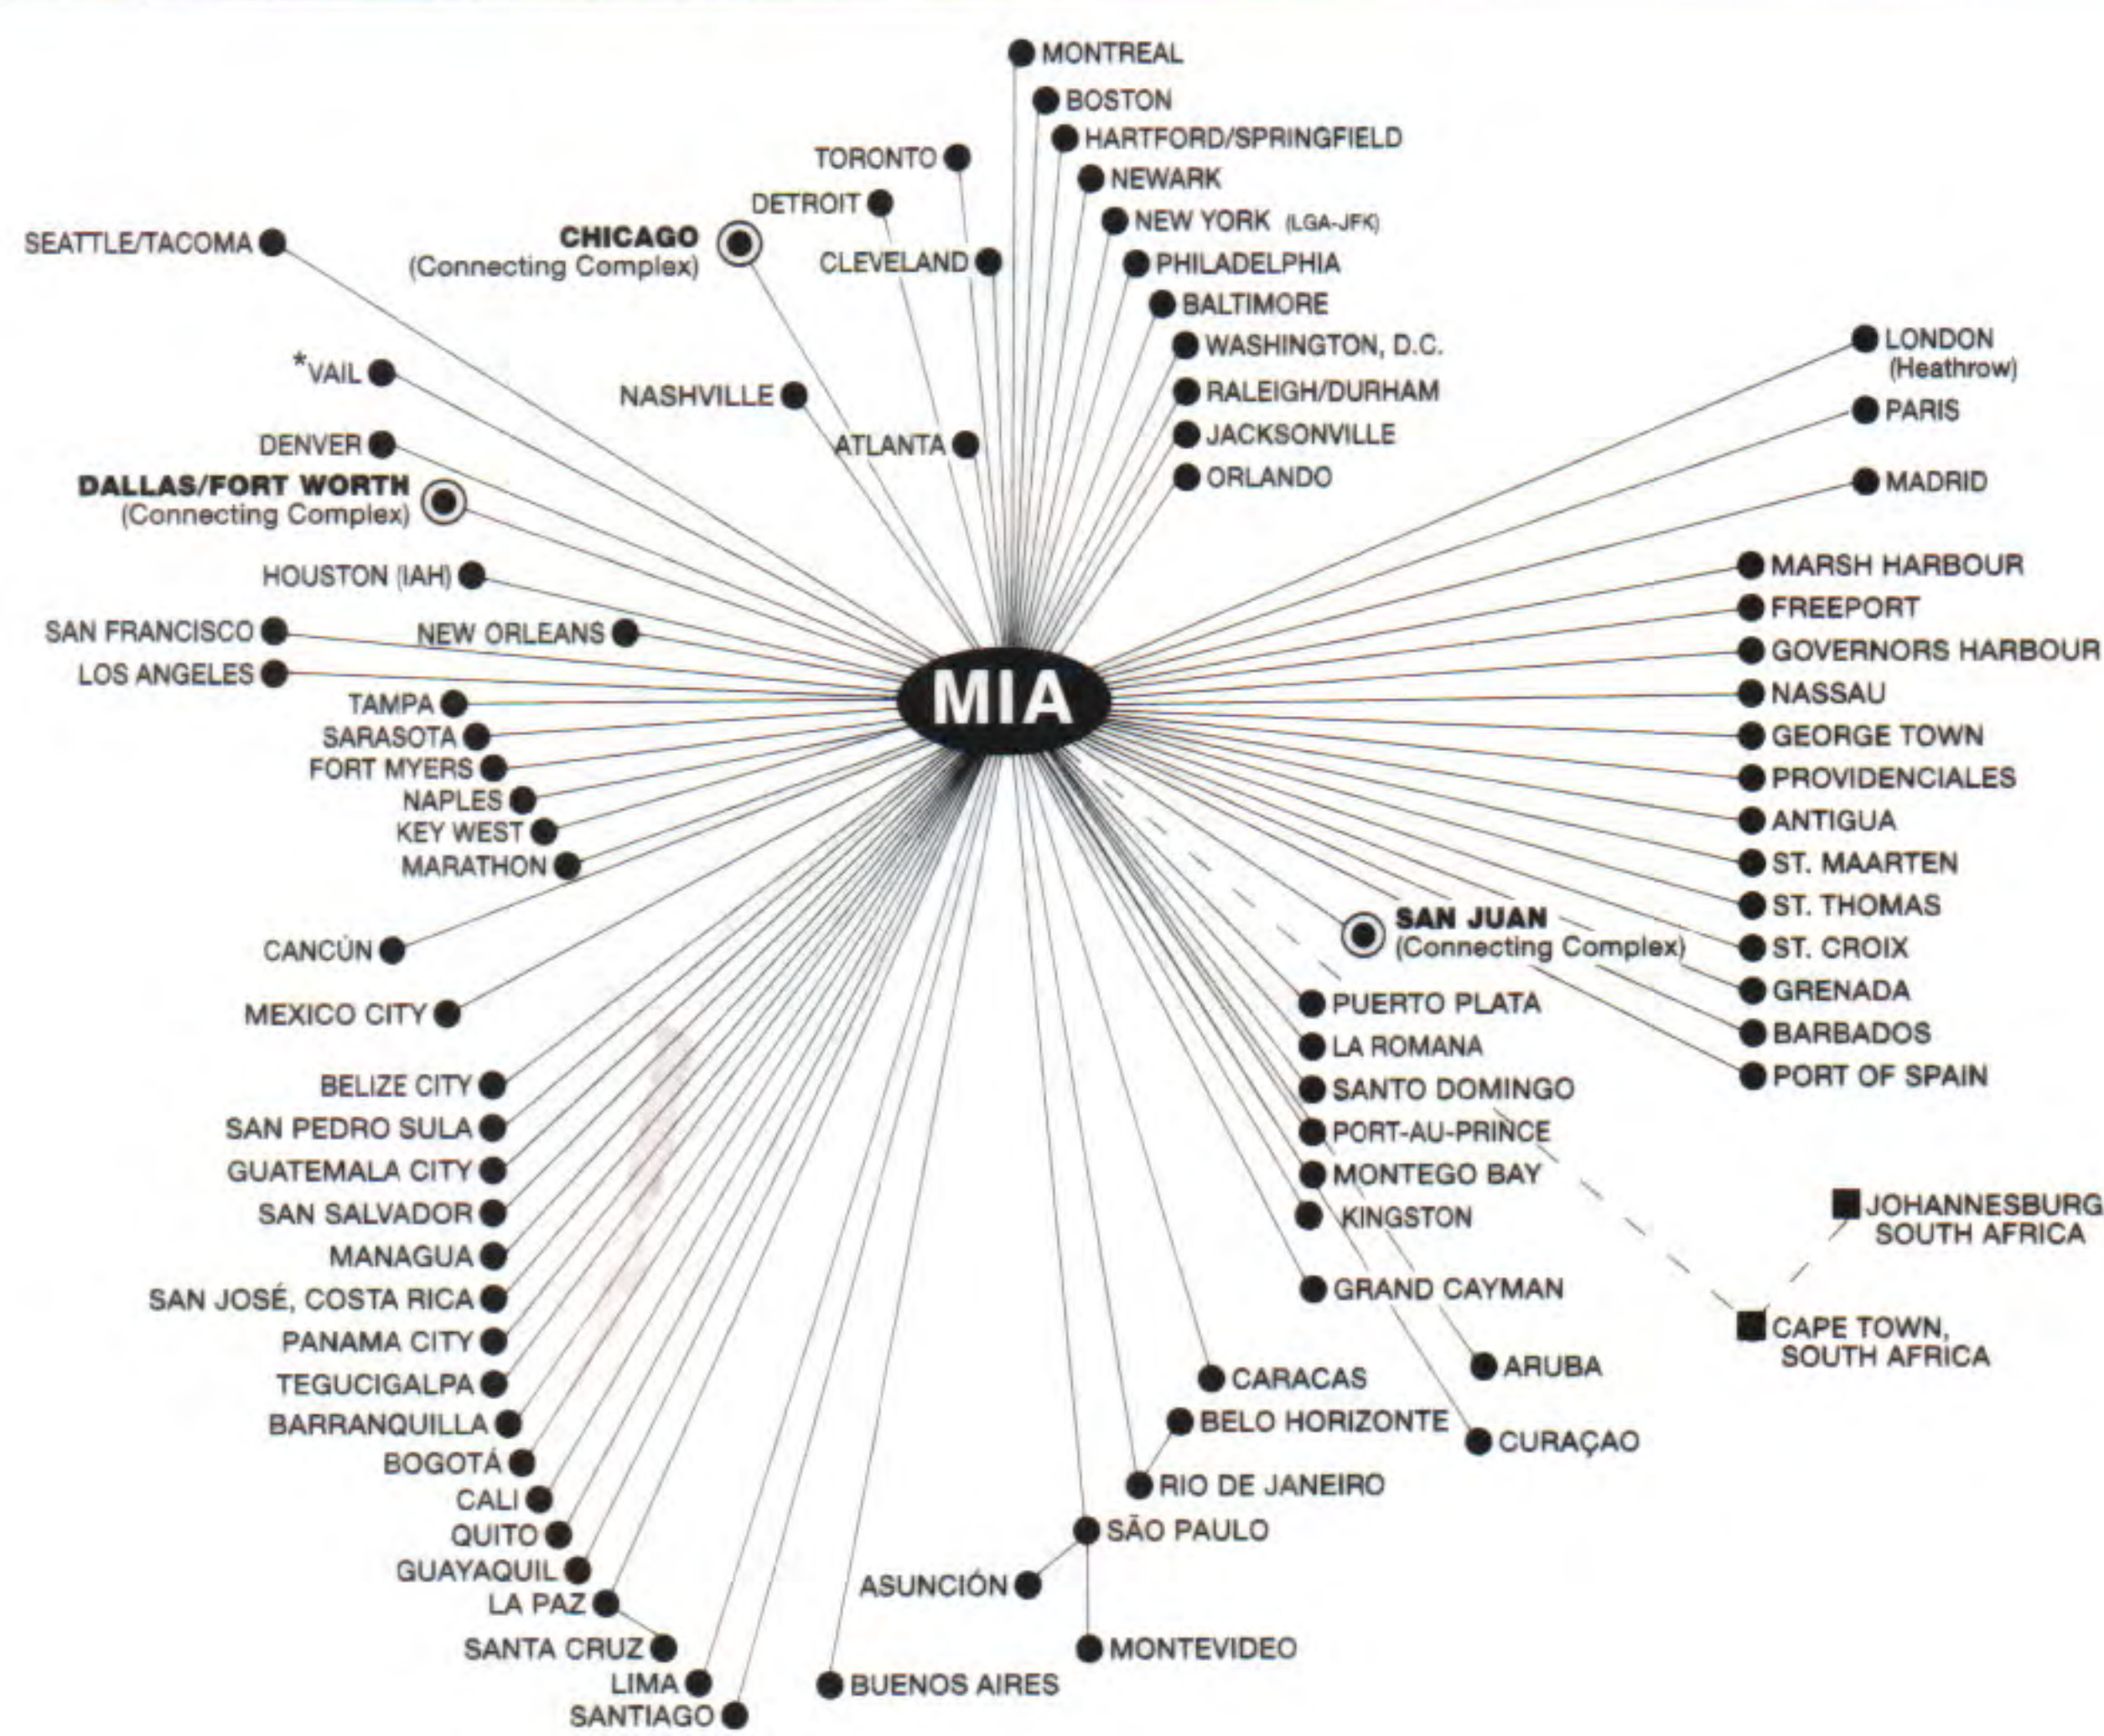

Miami International Airport