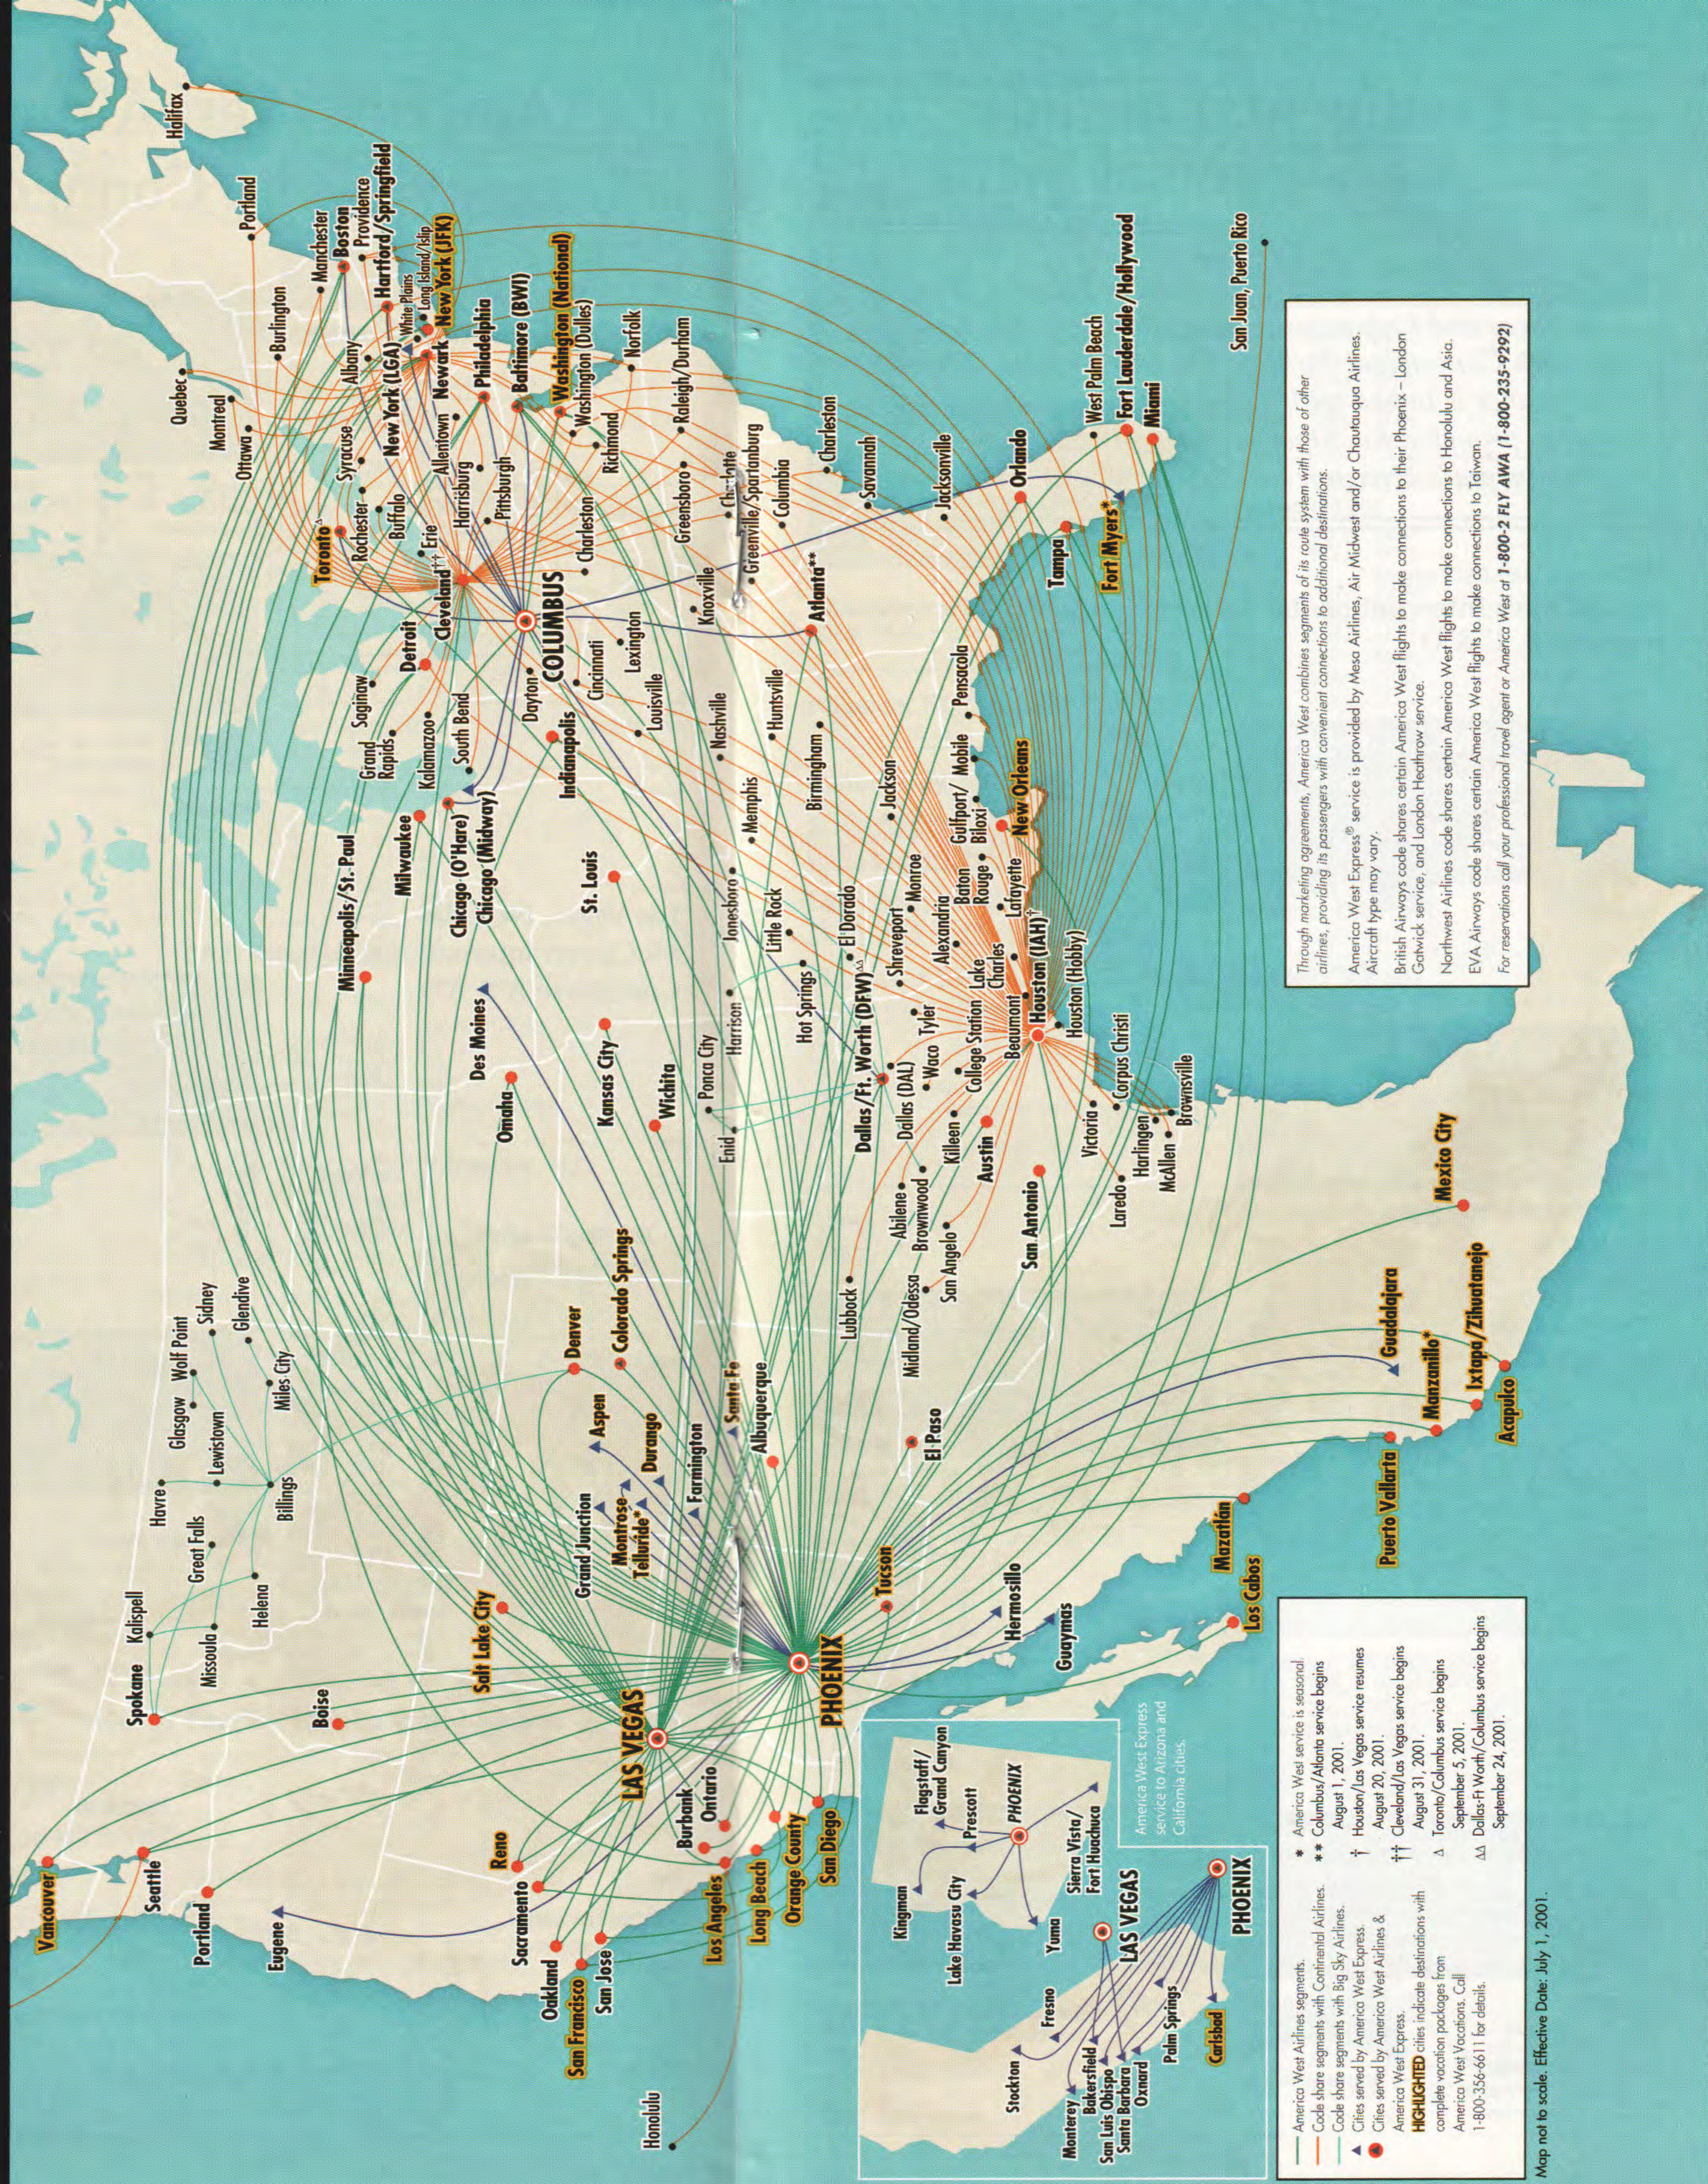

Through marketing agreements, America West combines segments of its route system with those of other airlines, providing its passengers with convenient connections to additional destinations.

America West Express® service is provided by Mesa Airlines, Air Midwest and/or Chautauqua Airlines. Aircraft type may vary.

British Airways code shares certain America West flights to make connections to their Phoenix - London Gatwick service, and London Heathrow service.

Northwest Airlines code shares certain America West flights to make connections to Honolulu and Asia.

EVA Airways code shares certain America West flights to make connections to Taiwan.

For reservations call your professional travel agent or America West at 1-800-2 FLY AWA (1-800-235-9292)

America West Airlines segments.

Code share segments with Continental Airlines.

Code share segments with Big Sky Airlines.

▲ Cities served by America West Express.

● Cities served by America West Airlines & America West Express.

HIGH-LIGHTED cities indicate destinations with complete vacation packages from America West Vacations. Call 1-800-356-6611 for details.

* America West service is seasonal.

** Columbus/Atlanta service begins August 1, 2001.

† Houston/Las Vegas service resumes August 20, 2001.

†† Cleveland/Las Vegas service begins August 31, 2001.

△ Toronto/Columbus service begins September 5, 2001.

△△ Dallas-Ft Worth/Columbus service begins September 24, 2001.