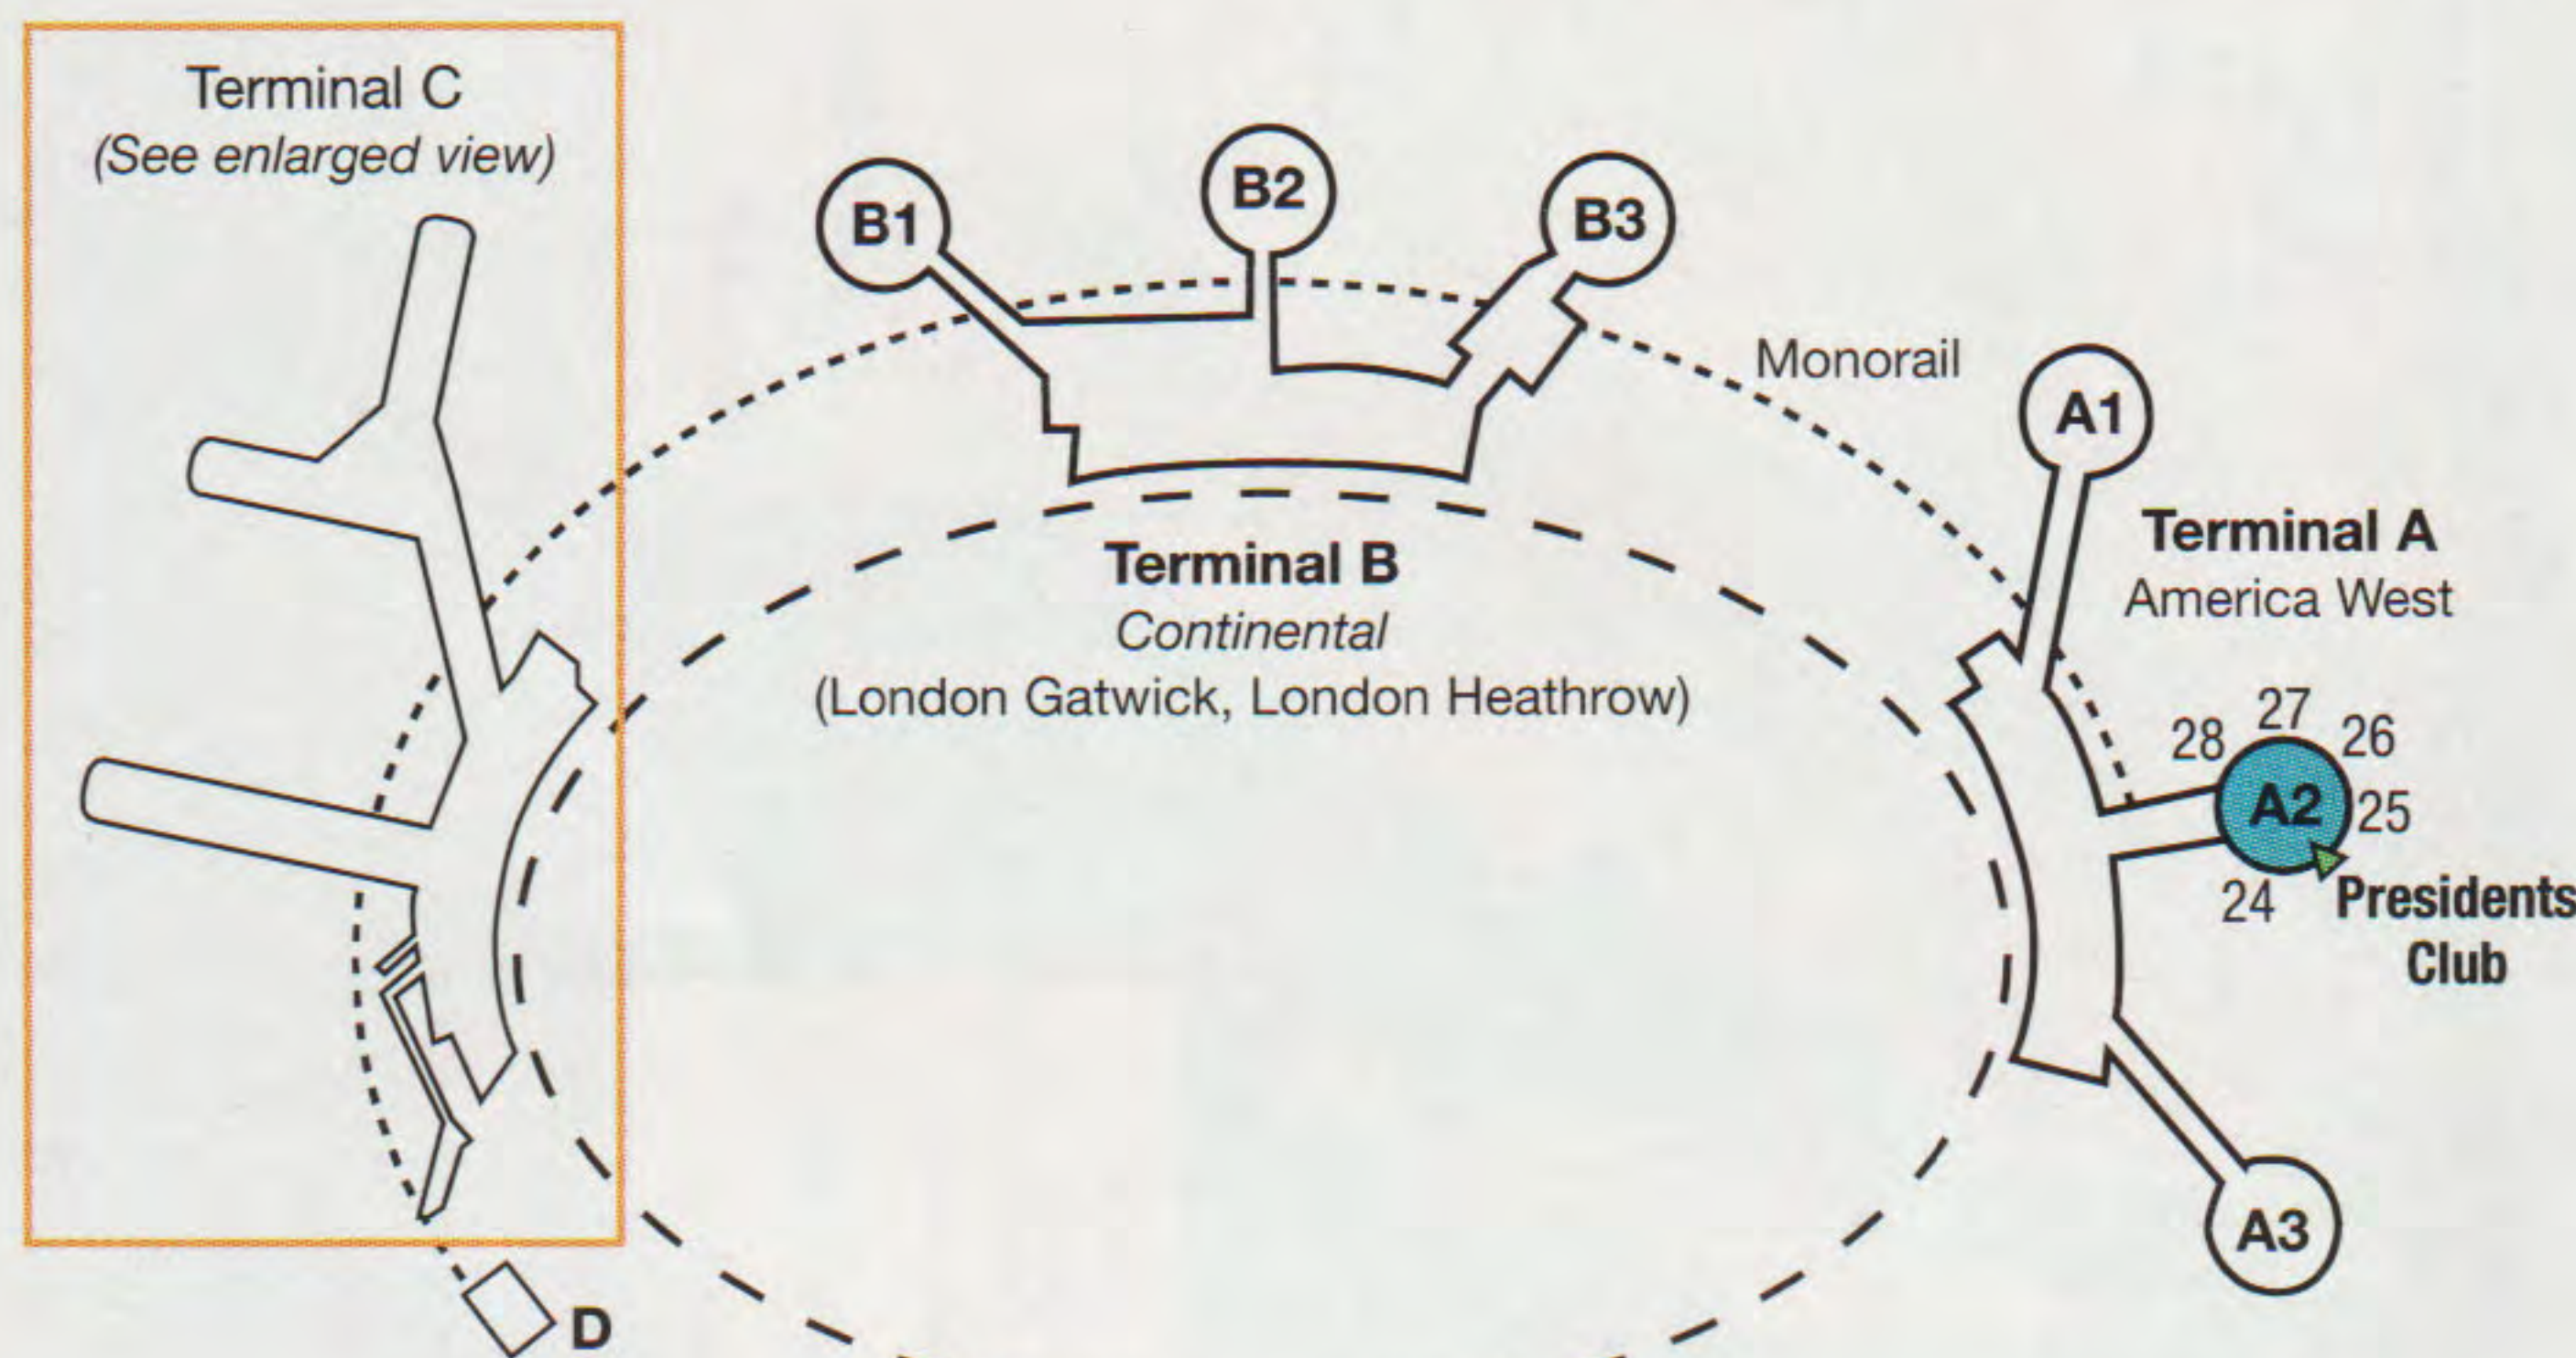

Newark, New Jersey Newark International Airport (EWR)

America West Airlines

July 1, 2001

Depart Arrive Flt(s) Frq. Stp Via

Los Angeles, CA (LAX) to: (Cont'd)

Tampa, FL EDT 2158 Miles
9:45a 7:27p 570 1

Tucson, AZ MST 451 Miles
8:08a 11:17a 434 X67 1

Los Cabos, Mexico to:

Mountain Daylight Time
Reservations: 95-800-2 FLY AWA
95-800-235-9292
Air Cargo: (800) AWA-CARGO

Albuquerque, NM MDT 840 Miles
2:45p 7:48p 208 6 1
Does not operate 8/4 thru 8/25

Houston, TX (IAH) CDT 1006 Miles
12:39p 7:21p 275 X67 1

Kansas City, MO CDT 1418 Miles
12:39p 7:18p 594 7 1
2:45p 10:20p 596 X6 1
Discontinued 7/31

Las Vegas, NV PDT 948 Miles
6:20p 10:46p 339 6 1

Phoenix, AZ MST 721 Miles
8:20a 9:15a 522 7 0
12:39p 1:37p 275 X67 0
12:39p 1:37p 333 6 0
12:39p 1:37p 594 7 0
2:45p 3:41p 208 6 0
Does not operate 8/4 thru 8/25
2:45p 3:41p 596 X6 0
Discontinued 7/31
6:20p 7:20p 339 6 0

Reno, NV PDT 1271 Miles
8:20a 12:37p 522 7 1

Louisville, KY to:

Eastern Daylight Time
Reservations: (800) 2 FLY AWA
(800) 235-9292
Air Cargo: (800) AWA-CARGO

Cleveland, OH EDT 304 Miles
6:40a 7:58a 4078† 6 0
8:45a 10:03a 4058† X6 0
12:00n 1:39p 3288† 0
3:00p 4:34p 3282† X6 0
7:30p 8:50p 4172† X6 0

Houston, TX (IAH) CDT 788 Miles
7:15a 8:27a 1655† 7 0
7:15a 8:27a 1953† X7 0
3:10p 4:22p 1657† X6 0
3:10p 4:35p 4155† 6 0
6:20p 7:45p 4171† X6 0

Lubbock, TX to:

Central Daylight Time
Reservations: (800) 2 FLY AWA
(800) 235-9292
Air Cargo: (800) AWA-CARGO

Houston, TX (IAH) CDT 458 Miles
8:20a 9:59a 4278† 0
11:13a 12:53p 3997† 0
1:25p 3:00p 3934† 0
4:28p 6:10p 4173† X6 0
7:32p 9:11p 4175† X6 0

Depart Arrive Flt(s) Frq. Stp Via

Manchester, NH to:

Eastern Daylight Time
Reservations: (800) 2 FLY AWA
(800) 235-9292
Air Cargo: (800) AWA-CARGO

Cleveland, OH EDT 544 Miles
6:00a 8:03a 3725† X7 0
8:15a 10:18a 3725† 7 0
1:20p 3:23p 3743† X6 0
3:00p 5:03p 3743† 6 0
5:01p 7:00p 3965† X6 0

New York, NY/Newark, NJ (Newark) EDT 209 Miles

6:50a 8:07a 1431† 0
6:50a 8:07a 3717† 17 0
Effective 9/2
9:20a 10:37a 1405† X67 0
9:25a 10:40a 3782† 7 0
10:20a 11:35a 3782† 6 0
1:40p 2:57p 1479† X6 0
1:40p 2:58p 3703† 6 0
5:34p 7:00p 3751† 0

Mazatlan, Mexico to:

Mountain Daylight Time
Reservations: 95-800-2 FLY AWA
95-800-235-9292
Air Cargo: (800) AWA-CARGO

Ontario, CA PDT 1017 Miles
12:58p 5:21p 644 6 1

Phoenix, AZ MST 789 Miles
12:58p 2:02p 644 6 0

McAllen, TX to:

Central Daylight Time
Reservations: (800) 2 FLY AWA
(800) 235-9292
Air Cargo: (800) AWA-CARGO

Houston, TX (IAH) CDT 316 Miles
6:00a 7:10a 1818† X7 0
7:00a 8:13a 1818† 7 0
8:35a 9:47a 1748† X7 0
8:35a 9:47a 1816† 7 0
11:10a 12:24p 1826† 67 0
11:10a 12:24p 1970† X67 0
1:37p 2:50p 1456† X6 0
1:37p 2:50p 1824† 6 0
4:30p 5:45p 1822† 67 0
4:30p 5:45p 1990† X67 0
7:45p 8:57p 1820† X6 0

Memphis, TN to:

Central Daylight Time
Reservations: (800) 2 FLY AWA
(800) 235-9292
Air Cargo: (800) AWA-CARGO

Houston, TX (IAH) CDT 469 Miles
6:50a 8:33a 1619† X7 0
6:50a 8:35a 4039† 7 0
9:10a 10:55a 4095† X6 0
1:00p 2:46p 4159† 0
3:08p 4:50p 3835† X6 0
5:55p 7:41p 3841† X6 0

Mexico City, Mexico to:

Central Daylight Time
Reservations: 95 (800) 2 FLY AWA
95 (800) 235-9292
Air Cargo: 011-525-785-2569