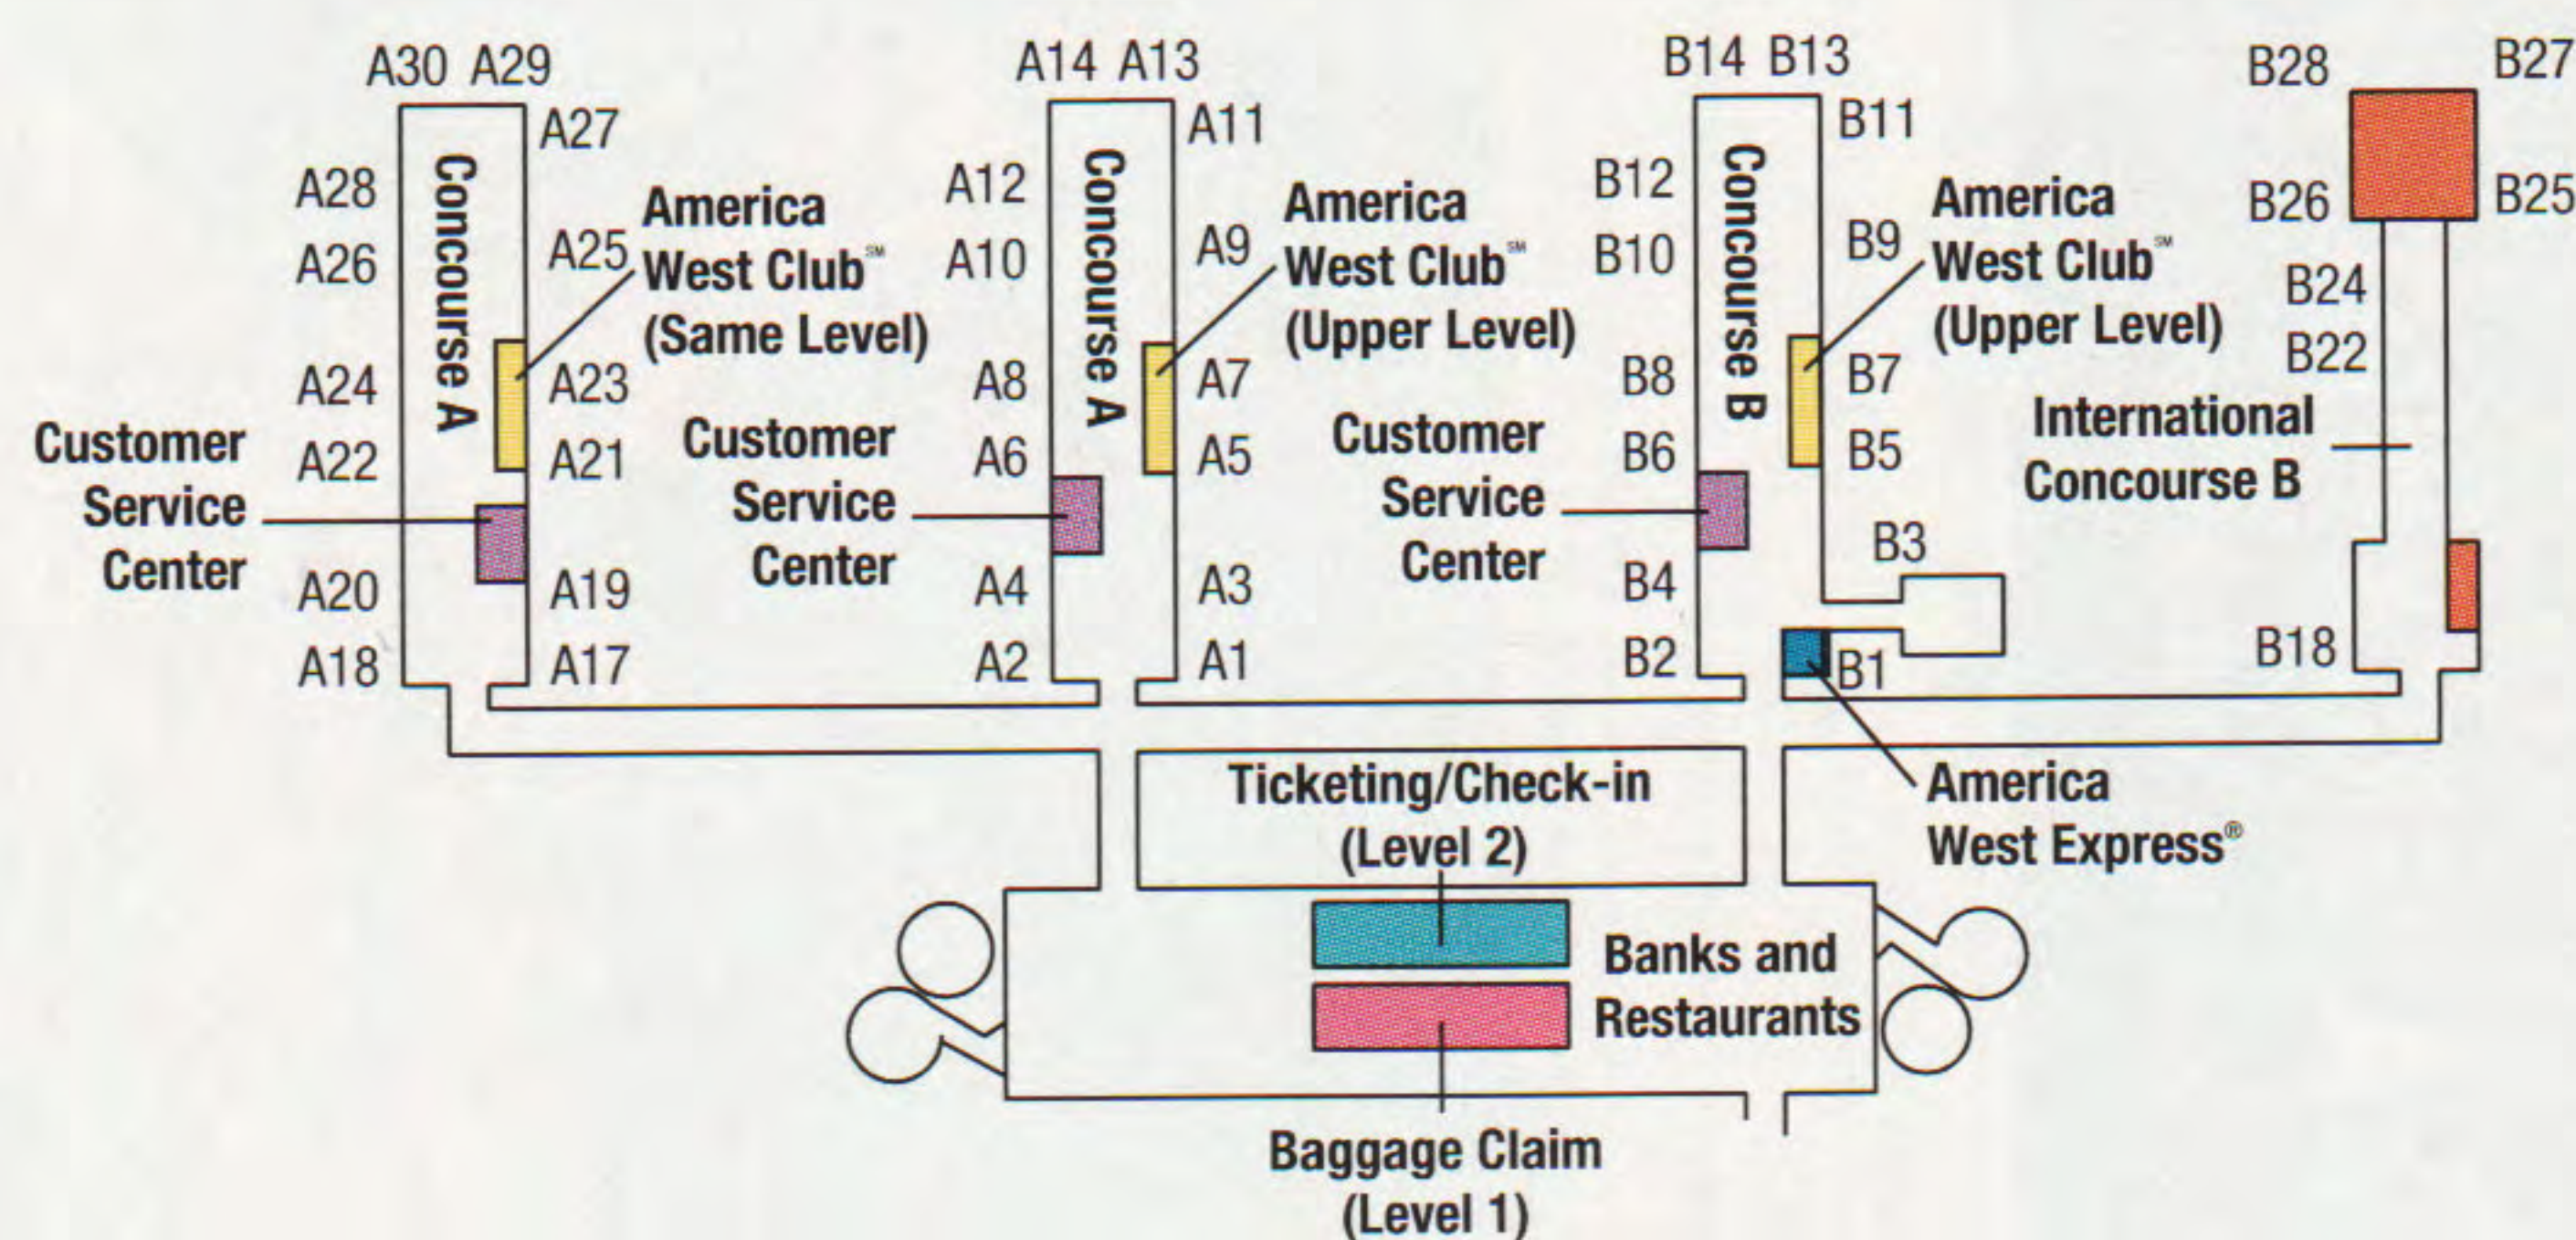

El Paso, TX MDT 714 Miles					
6:38a	11:27a	421		X7	1

Honolulu, HI HST 2556 Miles					
9:50a	12:15p	1075†		0	

Las Vegas, NV PDT 236 Miles					
6:30a	7:30a	101		X7	0
9:15a	10:15a	105		0	0
11:17a	12:19p	106		0	0
2:00p	3:01p	776		0	0
2:59p	4:00p	108		0	0
4:42p	5:39p	874		0	0
6:39p	7:36p	114		0	0
8:00p	9:00p	50		0	0
Does not operate 7/23 thru 7/29					
8:00p	9:00p	50		X3	0
Effective 7/23 thru 7/29					
9:01p	10:03p	115		0	0
9:30p	10:32p	856		0	0
10:30p	11:30p	950		3	0
Operates 7/25 Only					
11:00p	12:05a	117		457	0

New York, NY/Newark, NJ (Kennedy) EDT 2475 Miles					
6:58a	5:02p	12		1	
9:50a	8:08p	14		1	
8:00p	5:50a	50		1	
Does not operate 7/23 thru 7/29					
8:00p	5:50a	50		X3	1
Effective 7/23 thru 7/29					

Phoenix, AZ MST 370 Miles					
6:38a	8:03a	151		7	0
6:38a	8:03a	421		X7	0
6:58a	8:23a	12		0	0
8:08a	9:45a	25		6	0
8:08a	9:45a	434		X67	0
9:15a	12:33p	105		7	1
9:45a	11:18a	570		0	0
9:50a	11:23a	14		0	0
11:13a	12:41p	450		0	0
12:35p	2:05p	614		0	0
12:36p	2:06p	783		0	0
1:53p	3:22p	703		X6	0
3:26p	4:56p	616		0	0
4:42p	6:10p	30		X67	0
4:42p	6:10p	30		7	0
Discontinued 7/29					
4:42p	6:10p	449		7	0
Effective 8/5					
6:05p	7:39p	210		X46	0
Ops X6 eff 7/23					
6:05p	7:39p	705		6	0
7:37p	9:02p	34		0	0
8:59p	10:19p	36		X6	0

St. Louis, MO CDT 1592 Miles					
6:38a	2:22p	151		7	1
Discontinued 8/26					

Salt Lake City, UT MDT 590 Miles					
11:13a	3:49p	450		1	
4:42p	9:27p	449		7	1
Effective 8/5 thru 8/26					

San Francisco, CA PDT 337 Miles					
4:42p	7:59p	874		1	
9:30p	1:08a	856		1	

America West Airlines Superhub Gate Connections

Phoenix, Arizona
Sky Harbor International Airport (PHX)
Barry M. Goldwater Terminal 4