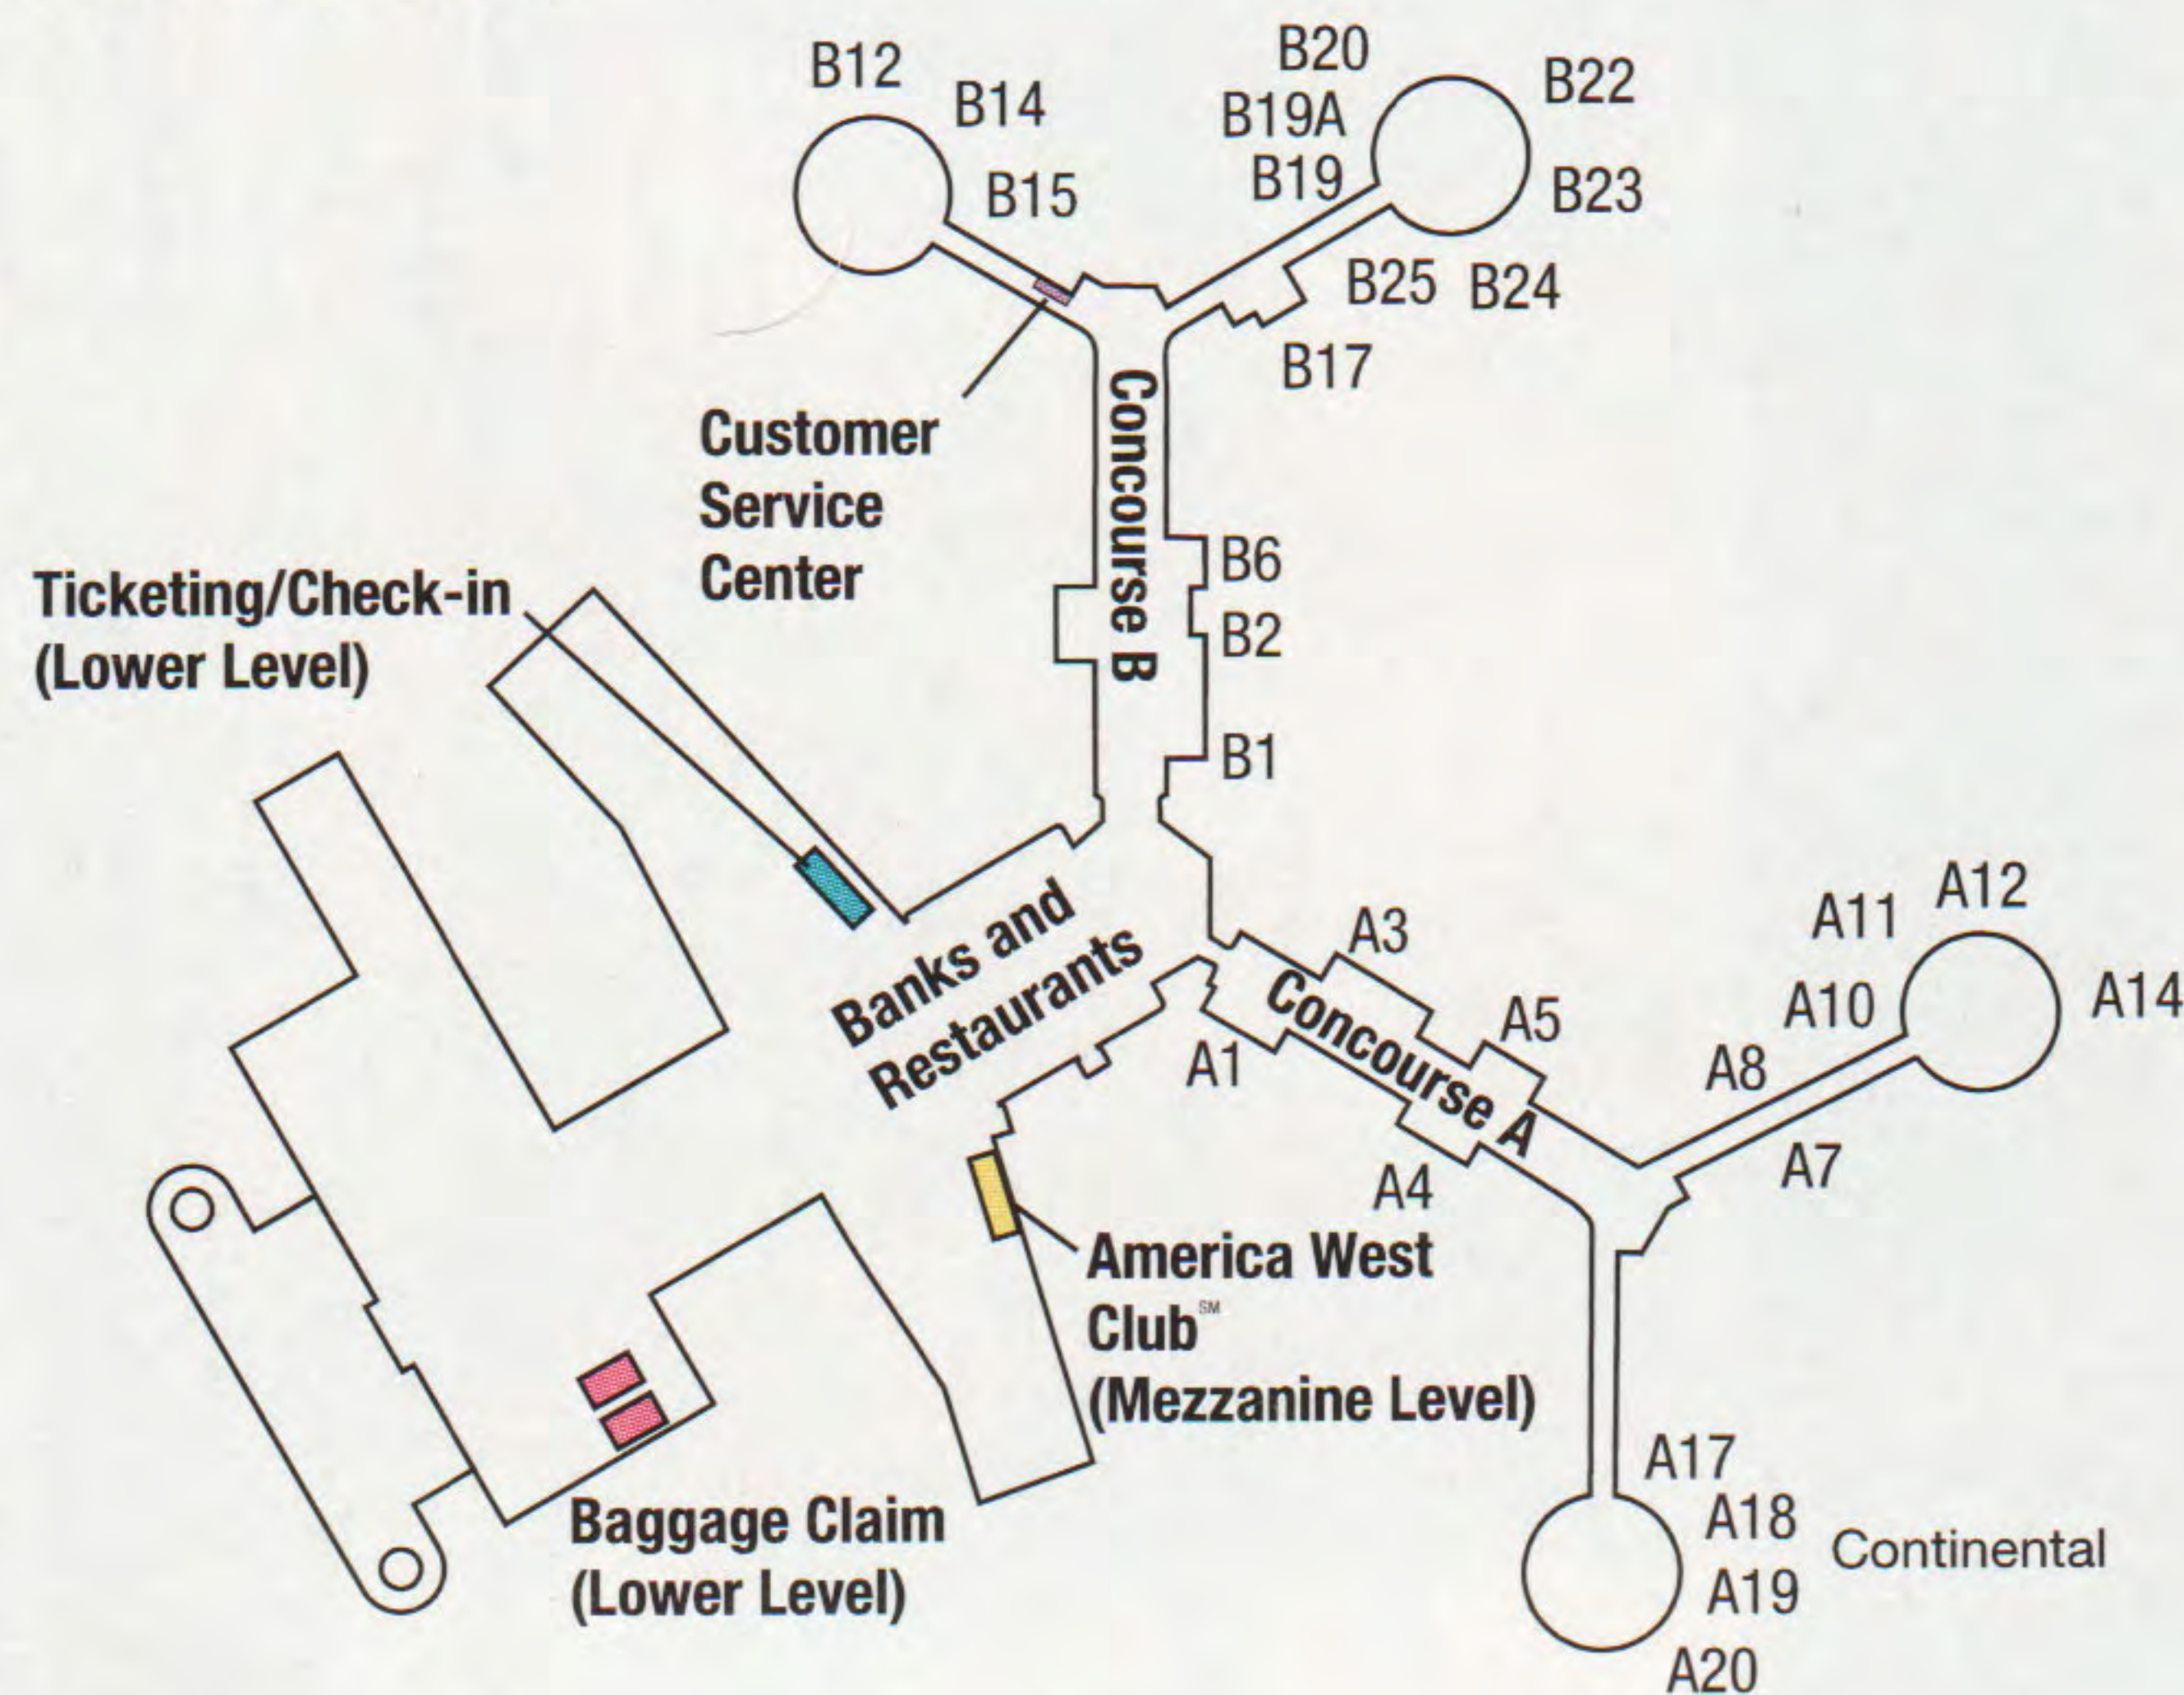

Las Vegas, Nevada
McCarran International Airport (LAS)
Concourse A & B