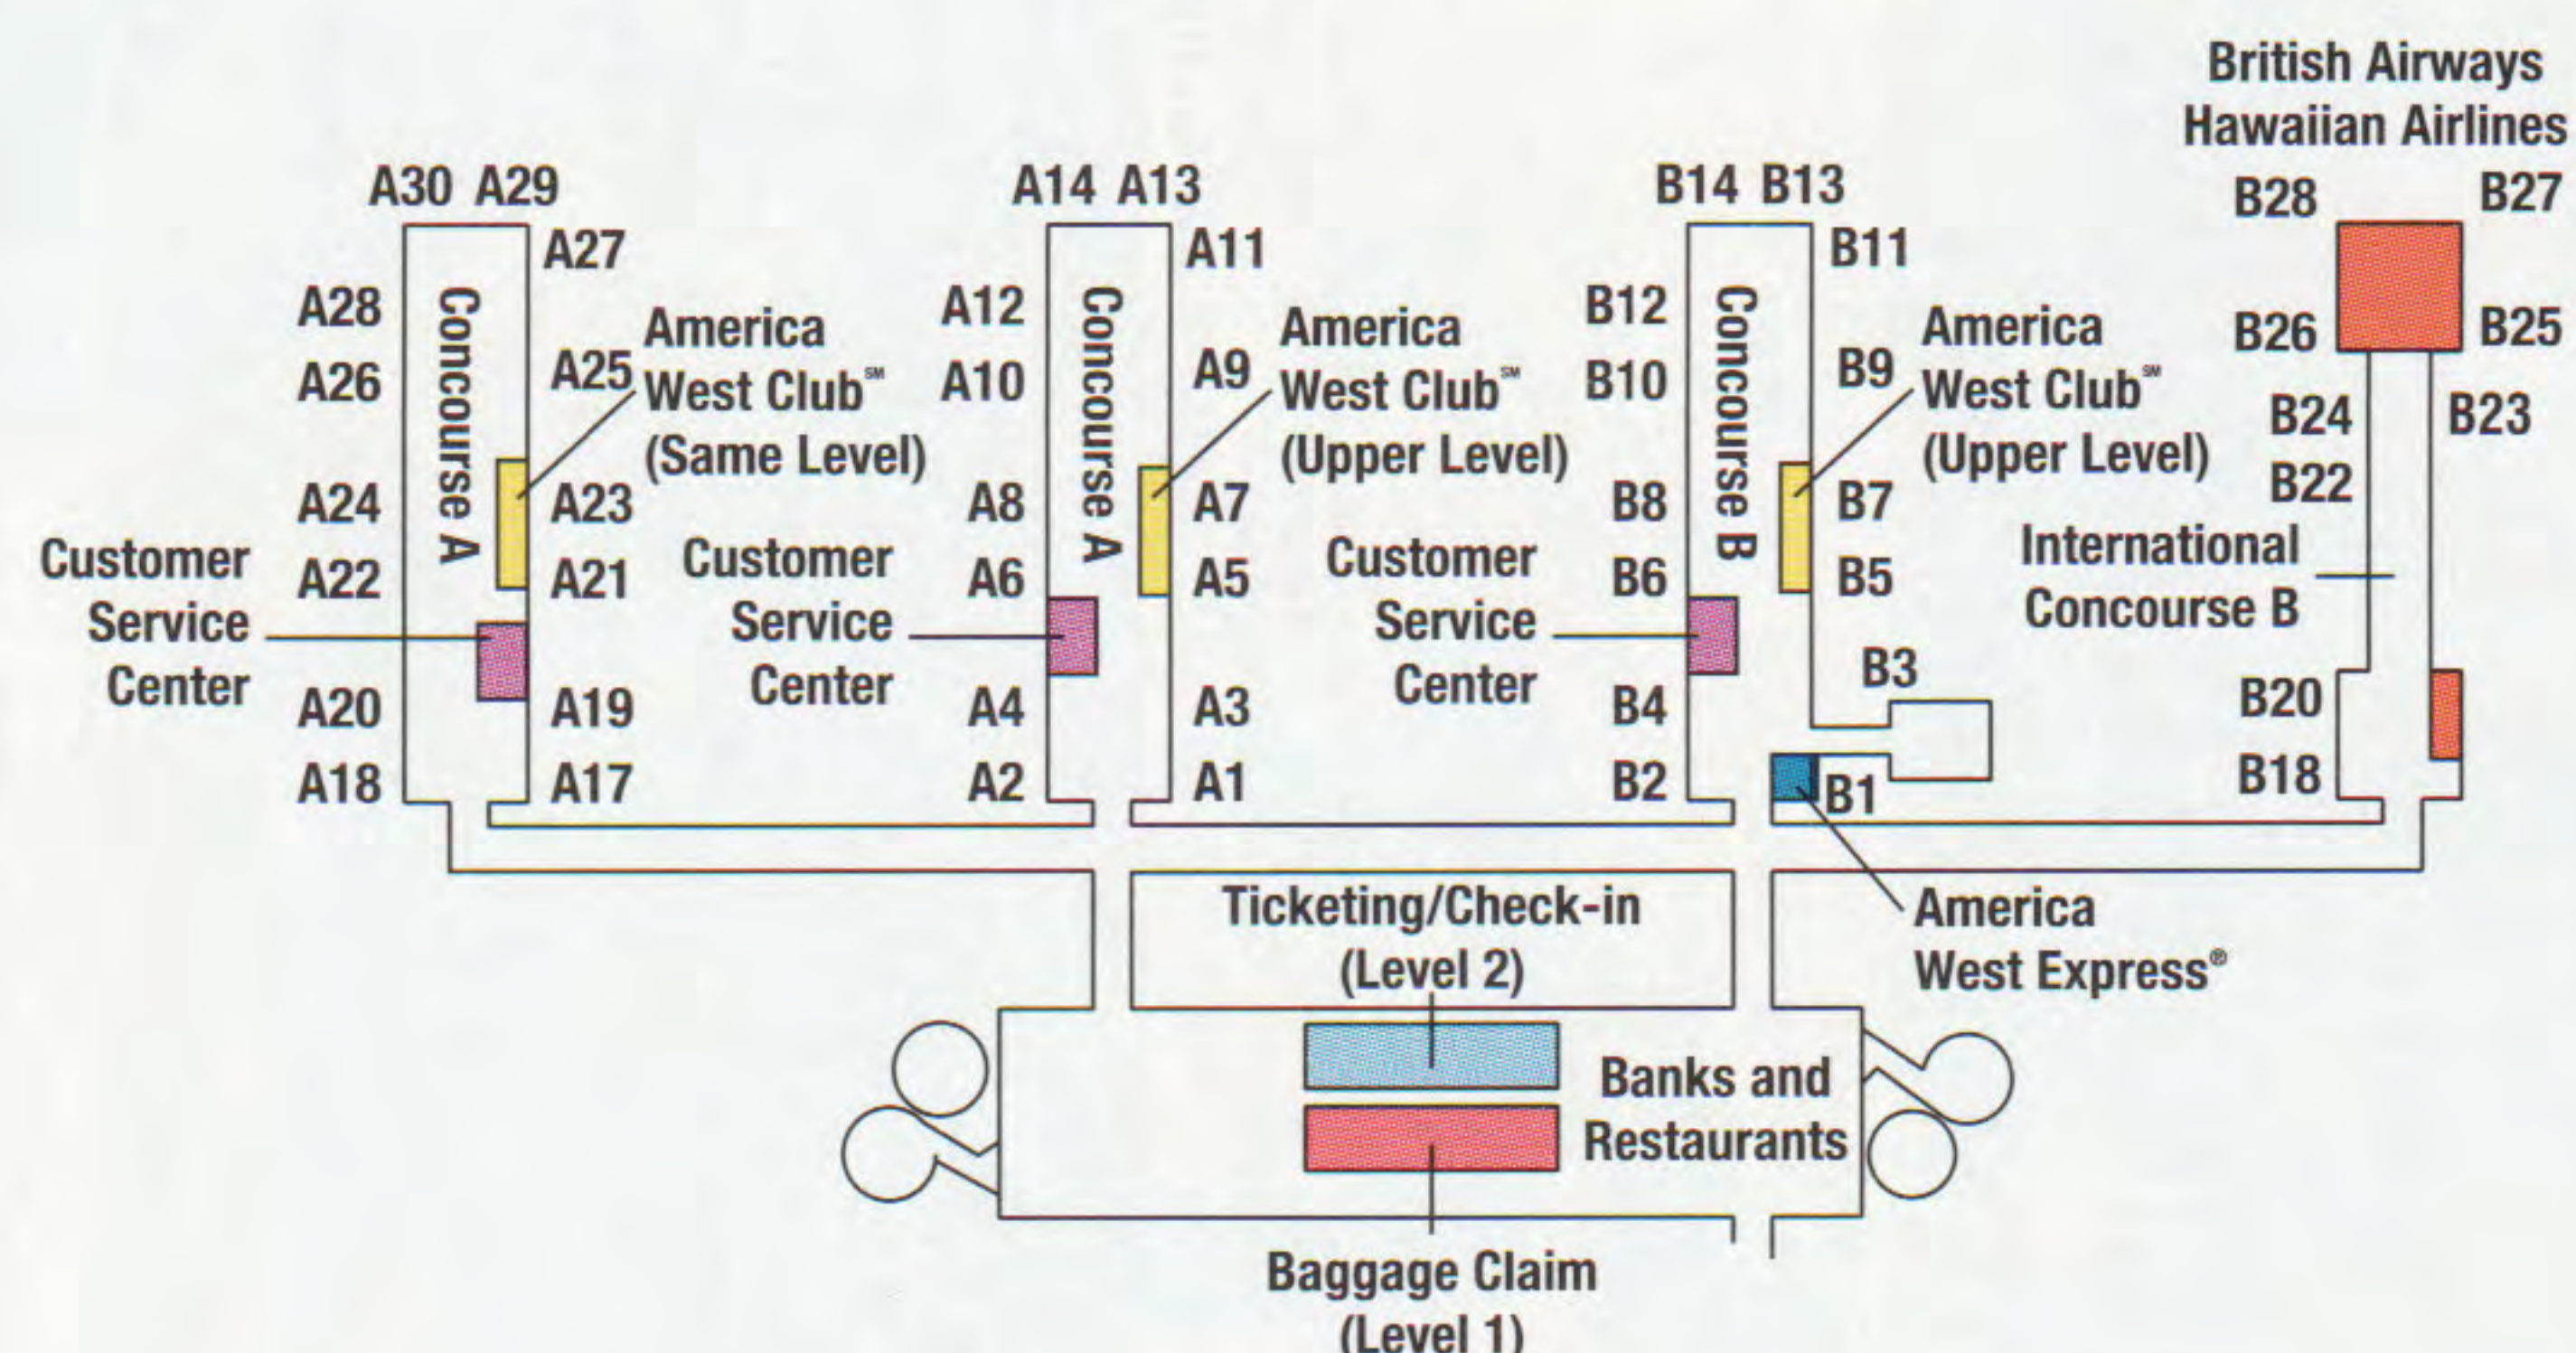

Phoenix, AZ MST	598 Miles
8:35a 10:28a 6085	0
Effective 12/2	

**New York, NY/Newark, NJ (Kennedy) to:
Eastern Standard Time**

Las Vegas, NV PST	2248 Miles
8:00a 10:28a 55	0
10:30a 1:01p 54	0
7:00p 9:38p 532	0
8:22p 11:09p 57	0

Long Beach, CA PST	2465 Miles
12:41p 5:24p 839	6 1

Los Angeles, CA (LAX) PST	2475 Miles
7:00a 11:55a 702	1

Phoenix, AZ MST	2153 Miles
7:00a 10:24a 702	0
10:00a 1:24p 807	0
12:41p 4:05p 526	X6 0
12:41p 4:05p 839	6 0
5:45p 9:25p 813	0

Reno, NV PST	2411 Miles
12:41p 5:45p 526	X6 1
7:00p 1:11a 532	1

San Francisco, CA PST	2586 Miles
10:00a 3:33p 807	1
5:45p 11:34p 813	1

**New York, NY/Newark, NJ (LaGuardia) to:
Eastern Standard Time**

Columbus, OH EST	478 Miles
9:25a 11:17a 5249	0
2:16p 3:54p 5128	0
6:34p 8:20p 5120	X6 0

Dallas/Ft. Worth, TX CST	1389 Miles
9:25a 2:20p 5249	1

**New York, NY/Newark, NJ (Newark) to:
Eastern Standard Time**

Columbus, OH EST	462 Miles
9:35a 11:22a 5073	X7 0
2:20p 3:57p 5075	0
5:30p 7:14p 5077	X6 0
7:20p 9:07p 5079	X6 0

Las Vegas, NV PST	2227 Miles
7:45a 10:33a 78	0
8:20p 11:08p 218	0

Phoenix, AZ MST	2132 Miles
7:00a 10:30a 182	0
9:50a 1:20p 767	0
3:35p 7:04p 285	X6 0
5:55p 9:35p 681	0

Sacramento, CA PST	2500 Miles
9:50a 3:26p 767	1

San Diego, CA PST	2425 Miles
7:00a 11:41a 182	1

San Jose, CA PST	2548 Miles
3:35p 8:52p 285	X6 1

Seattle/Tacoma, WA PST	2401 Miles
7:45a 1:45p 78	1

America West Airlines Superhub Gate Connections

Phoenix, Arizona

Sky Harbor International Airport (PHX)

Barry M. Goldwater Terminal 4