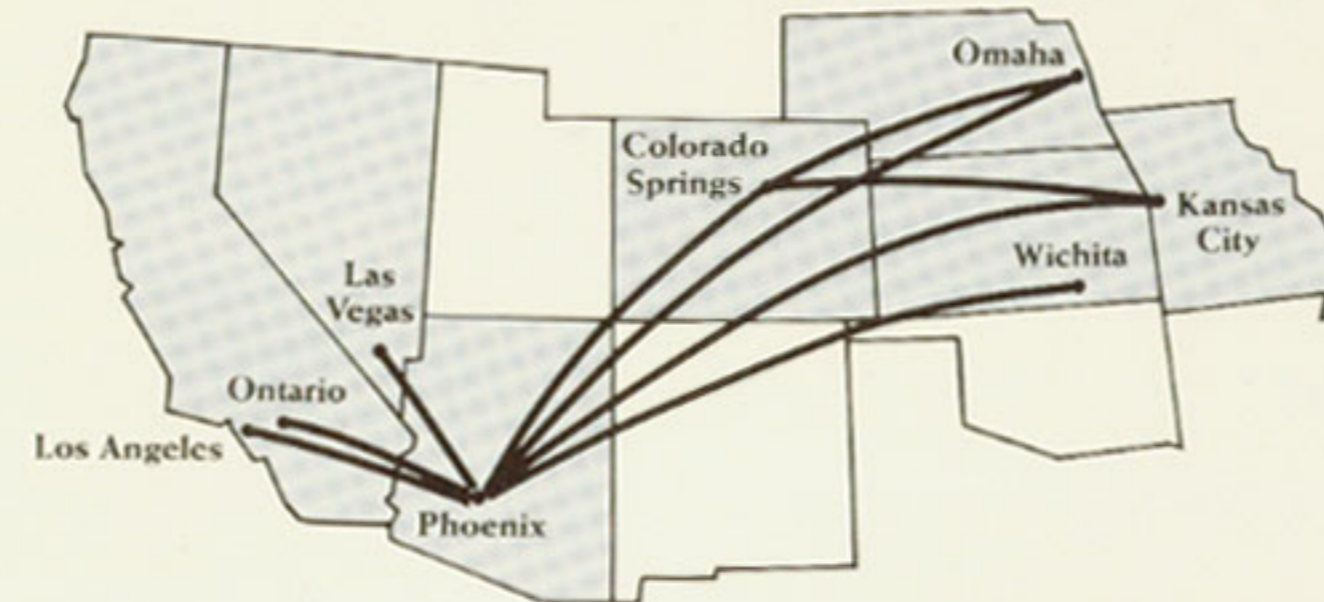

Colorado Springs • Kansas City • Las Vegas  
Los Angeles • Omaha • Ontario • Phoenix • Wichita

# America West Airlines

NEW SERVICE  
TO LAS VEGAS

**TIMETABLE AND FARE SUMMARY**

EFFECTIVE OCTOBER 30 THROUGH NOVEMBER 30, 1983

Colorado Springs • Kansas City • Las Vegas  
Los Angeles • Omaha • Ontario • Phoenix • Wichita

# America West Airlines

NEW SERVICE  
TO LAS VEGAS

TIMETABLE AND FARE SUMMARY  
EFFECTIVE OCTOBER 30 THROUGH NOVEMBER 30, 1983

### America West Routes

Routes Indicate To and From Destinations.

America West Airlines

222 South Mill Avenue, Tempe,

Arizona 85281 (602) 894-0800

AW-1123-83 9-83 125 m

	Depart	Arrive	Flt#(s)	Stops	Connect	Meal	Fare*
<b>ONTARIO</b>	7 10a	7 10a	5	0			
ONT/PST	9 45a	9 45a	15	0			\$ 40
	4 50p	4 50p	25	0			
	7 30p	7 30p	45	0			