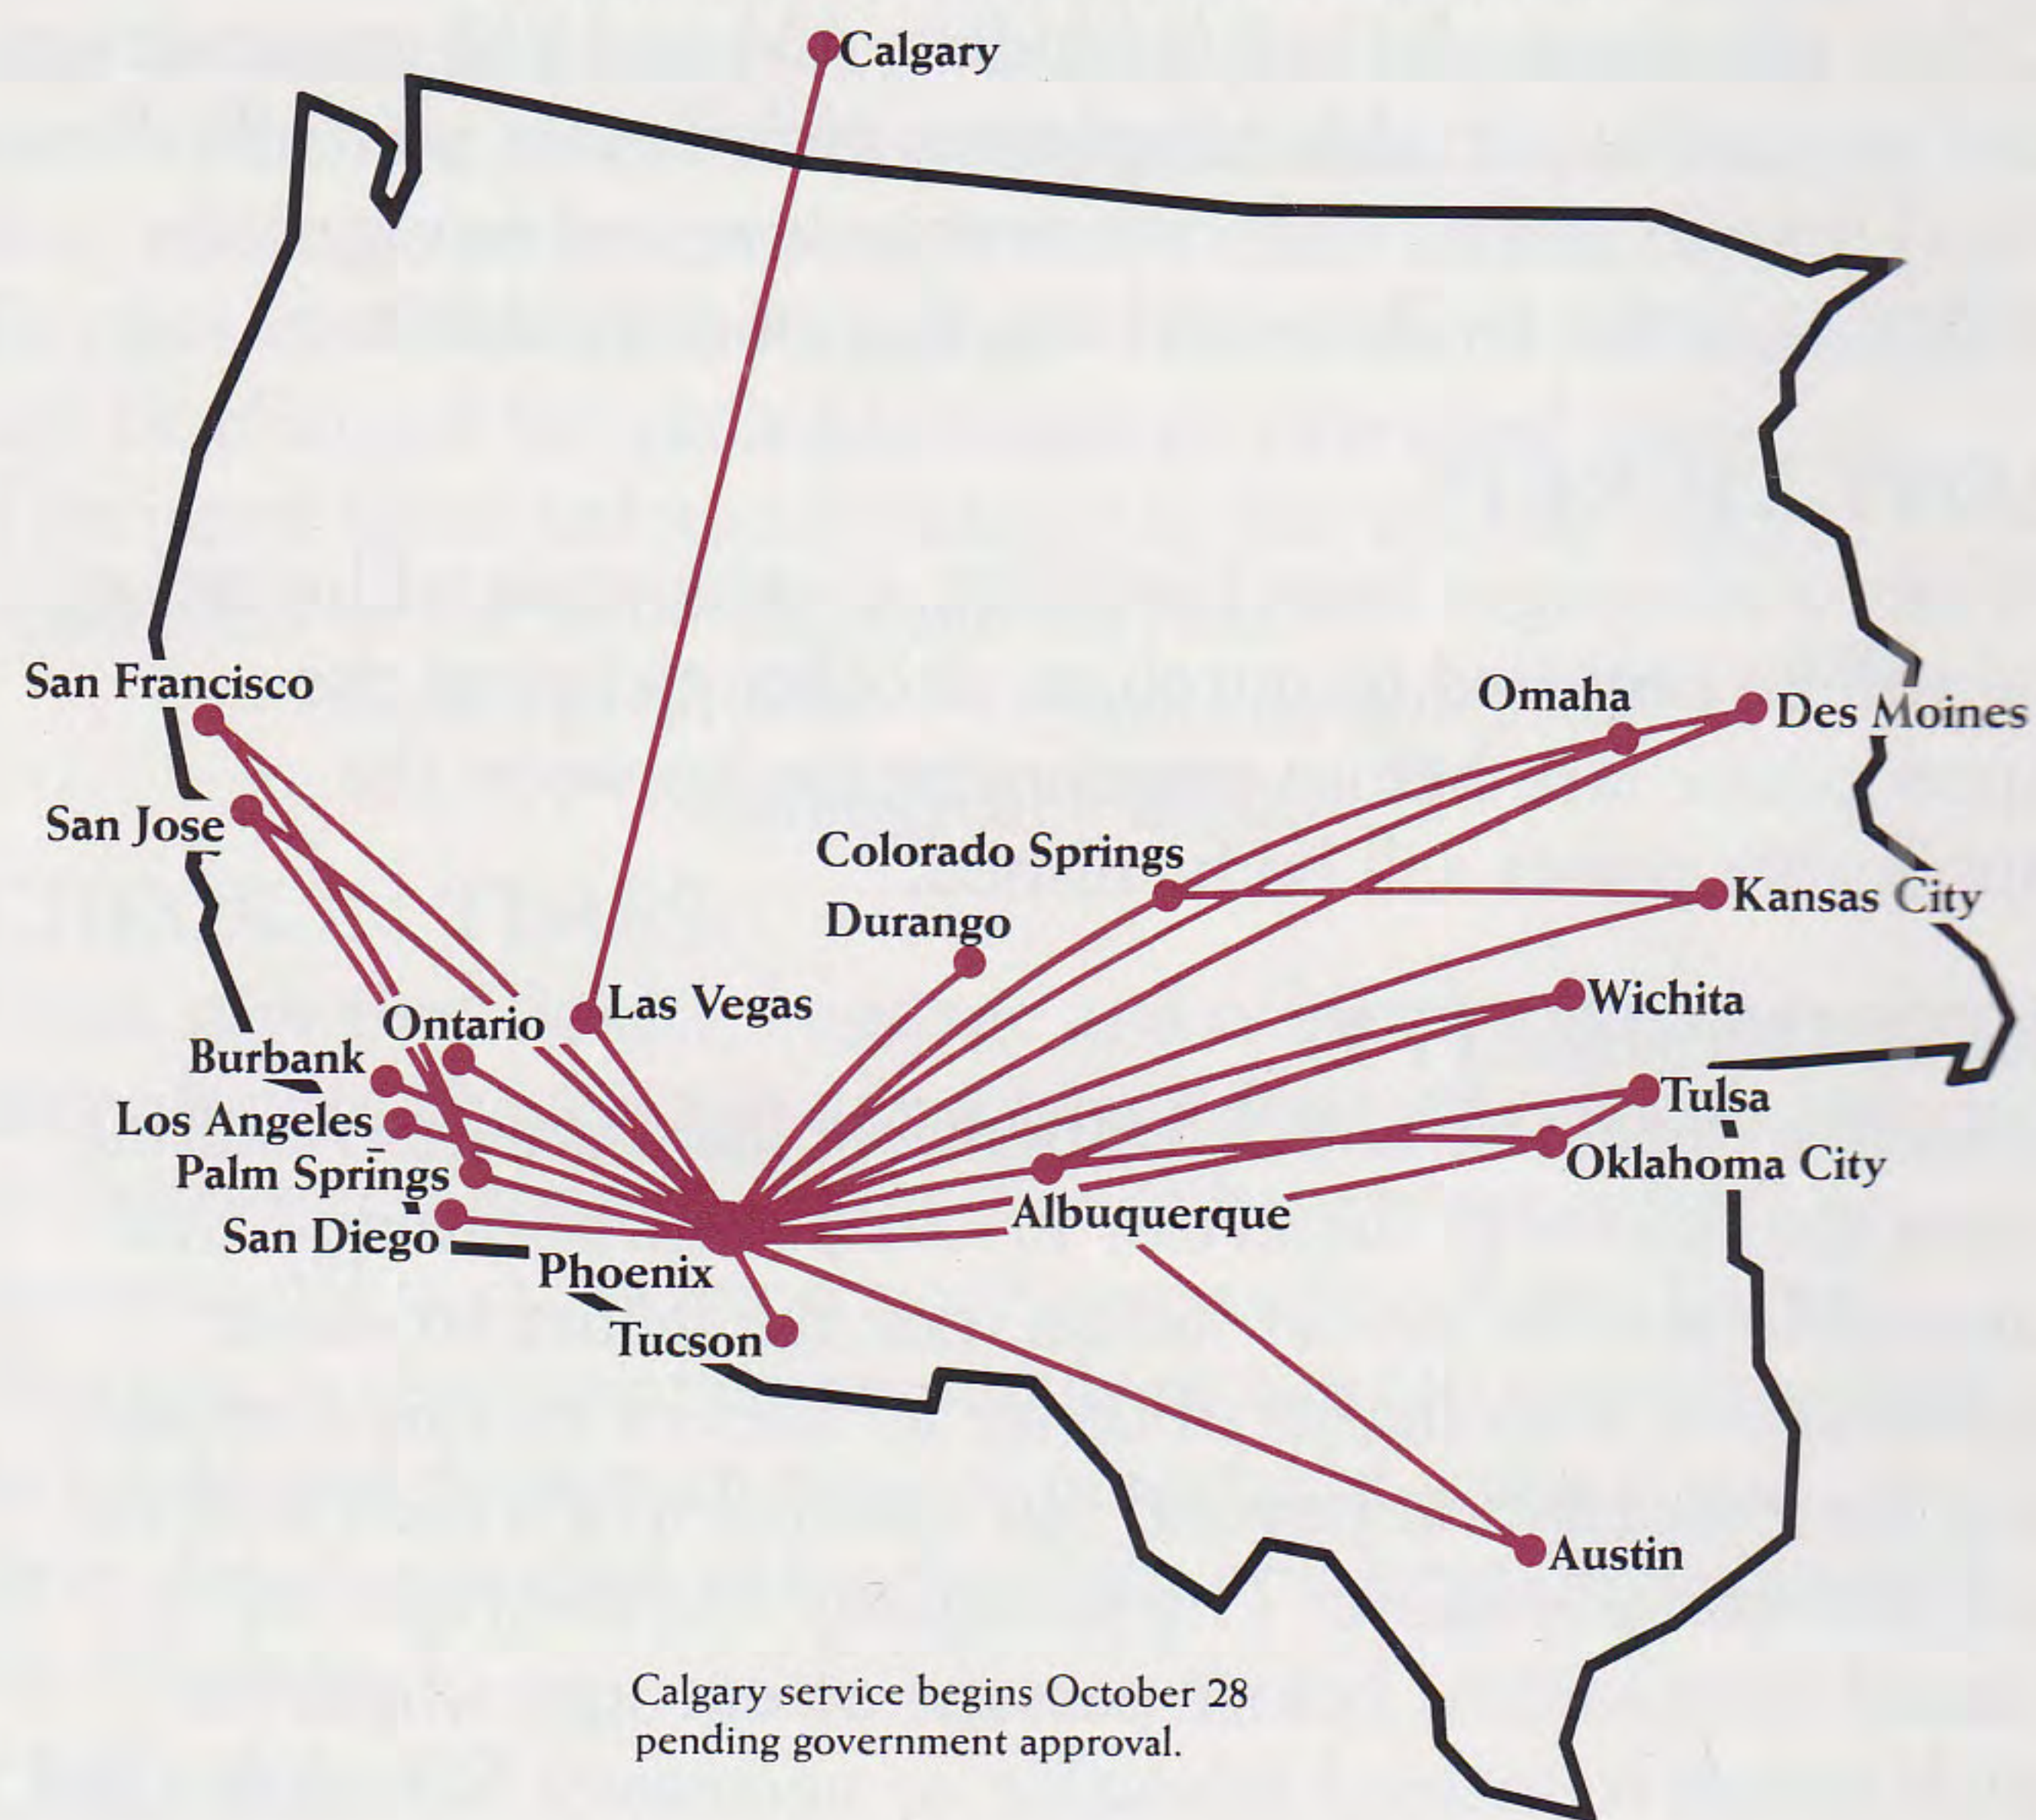

America West Airlines

TIMETABLE

EFFECTIVE SEPTEMBER 15 - OCTOBER 27 1984

ALBUQUERQUE
AUSTIN
BURBANK
CALGARY
COLORADO SPRINGS
DES MOINES
DURANGO
KANSAS CITY
LAS VEGAS
LOS ANGELES
OKLAHOMA CITY
OMAHA
ONTARIO
PALM SPRINGS
PHOENIX
SAN DIEGO
SAN FRANCISCO
SAN JOSE
TUCSON
TULSA
WICHITA

Low Fare America West Airlines

Because every employee owns a part of it,
there's a total commitment to you.

Welcome aboard our airline, where the first thing we think you'll notice is noticeably better service. There's a reason for that. At America West Airlines, the pilots, the cabin crew, everyone whose business it is to serve you... actually owns a part of the business. We're stockholders. And the only way to make our investment grow is to make you grow fond of flying with us. That's why you'll find an assigned seat, enough leg room to stretch your legs, food and beverages arriving with a little more care...and you arriving a lot more refreshed!

America West Routes

Routes Indicate To and From Destinations.

Less Fare. More Care.™

America West Airlines

222 South Mill Avenue, Tempe, Arizona 85281 (602) 894-0800

PRINTED IN U.S.A. 500-9/84

America West Airlines

TIMETABLE

EFFECTIVE SEPTEMBER 15 - OCTOBER 27 1984

ALBUQUERQUE
AUSTIN
BURBANK
CALGARY
COLORADO SPRINGS
DES MOINES
DURANGO
KANSAS CITY
LAS VEGAS
LOS ANGELES
OKLAHOMA CITY
OMAHA
ONTARIO
PALM SPRINGS
PHOENIX
SAN DIEGO
SAN FRANCISCO
SAN JOSE
TUCSON
TULSA
WICHITA