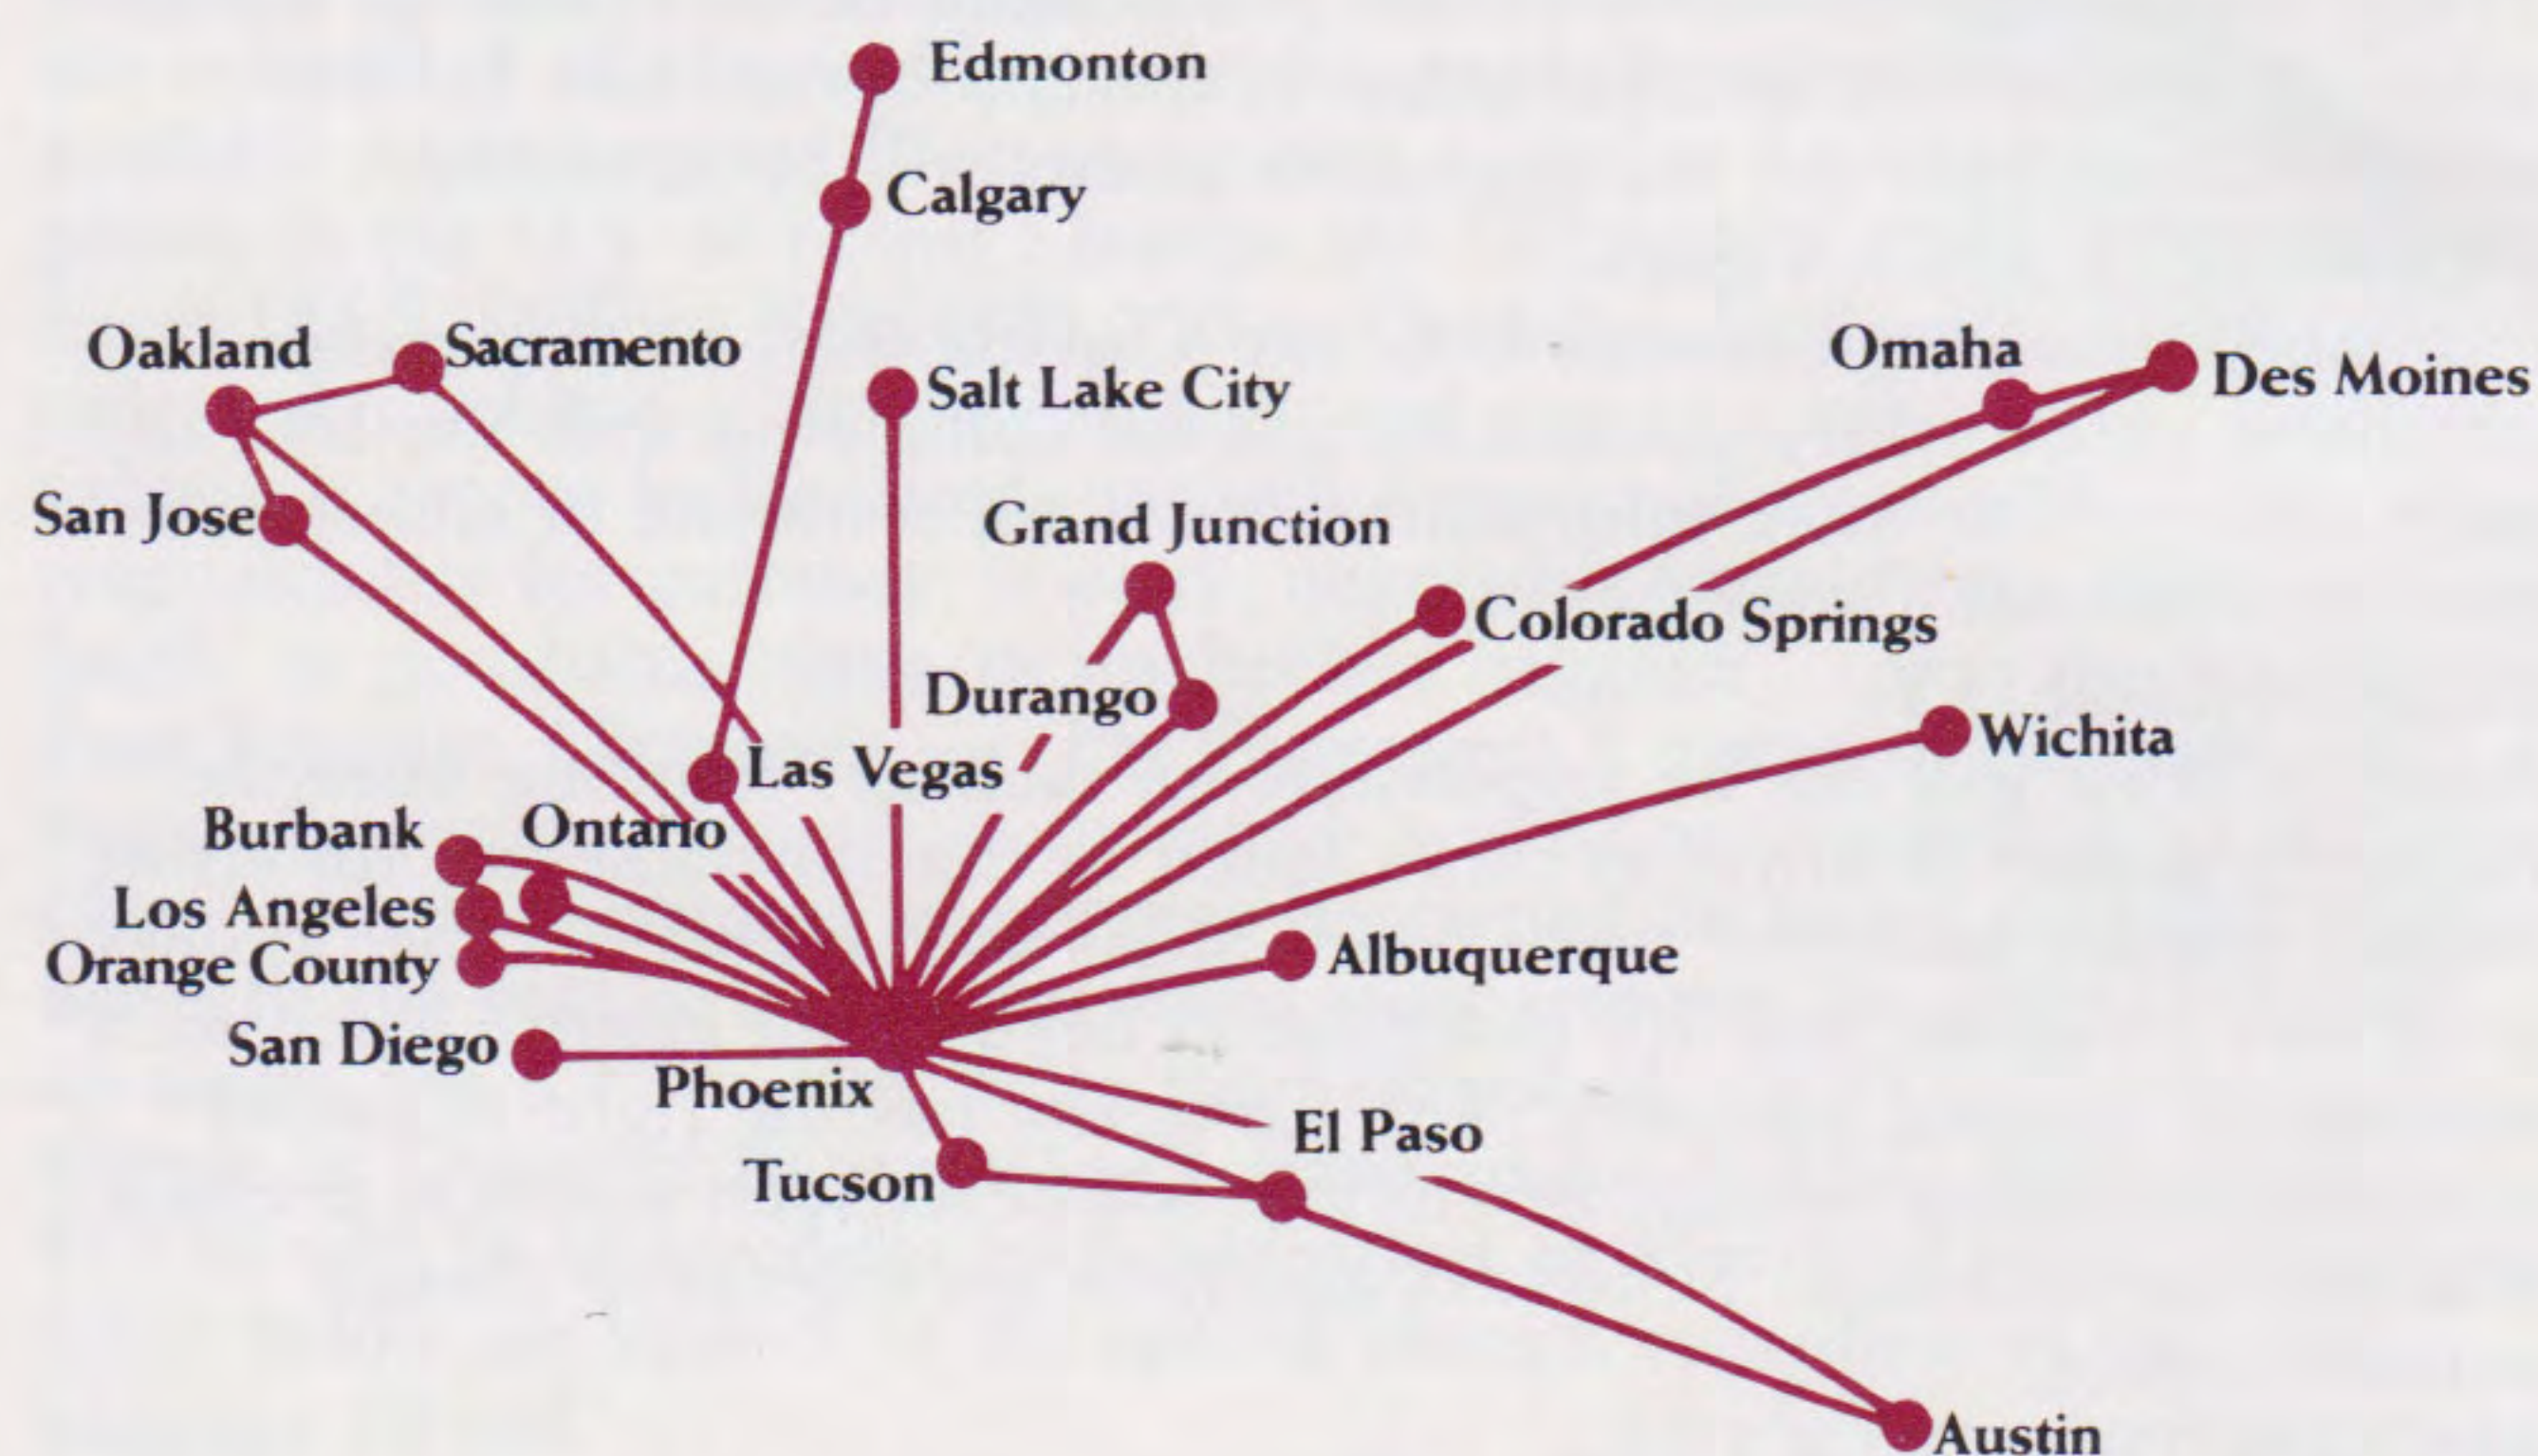

# America West Airlines

## TIMETABLE

EFFECTIVE APRIL 28, 1985

TUCSON TUCSON TUCSON TU  
WICHITA WICHITA WICHITA WI  
ALBUQUERQUE ALBUQUERQUE  
AUSTIN AUSTIN AUSTIN AUST  
BURBANK BURBANK BURBANK BU  
CALGARY CALGARY CALGARY CA  
COLORADO SPRINGS COLORADO  
DES MOINES DES MOINES DES MOINE  
DURANGO DURANGO DURANGO D  
EDMONTON EDMONTON EDMONTO  
EL PASO EL PASO EL PASO EL P  
GRAND JUNCTION GRAND  
LAS VEGAS LAS VEGAS LAS VEGAS L  
LOS ANGELES LOS ANGELES LOS ANGE  
OAKLAND OAKLAND OAKLAND O  
OMAHA OMAHA OMAHA OMAHA OMA  
ONTARIO ONTARIO ONTARIO ON  
ORANGE COUNTY ORANGE  
PHOENIX PHOENIX PHOENIX PH  
SACRAMENTO SACRAMENTO  
SALT LAKE CITY SALT LAKE CITY  
SAN DIEGO SAN DIEGO SAN DIEGO  
SAN JOSE SAN JOSE SAN JOSE SA  
TUCSON TUCSON TUCSON TU  
WICHITA WICHITA WICHITA WI  
ALBUQUERQUE ALBUQUERQUE  
AUSTIN AUSTIN AUSTIN AUST  
BURBANK BURBANK BURBANK BU

# The best connections under the sun.

The next time you're making connections, connect with America West Airlines in Phoenix. We offer more daily departures from Sky Harbor Airport than any other airline. We also have the most flights daily to California, as well as frequent service to the many cities you see listed above.