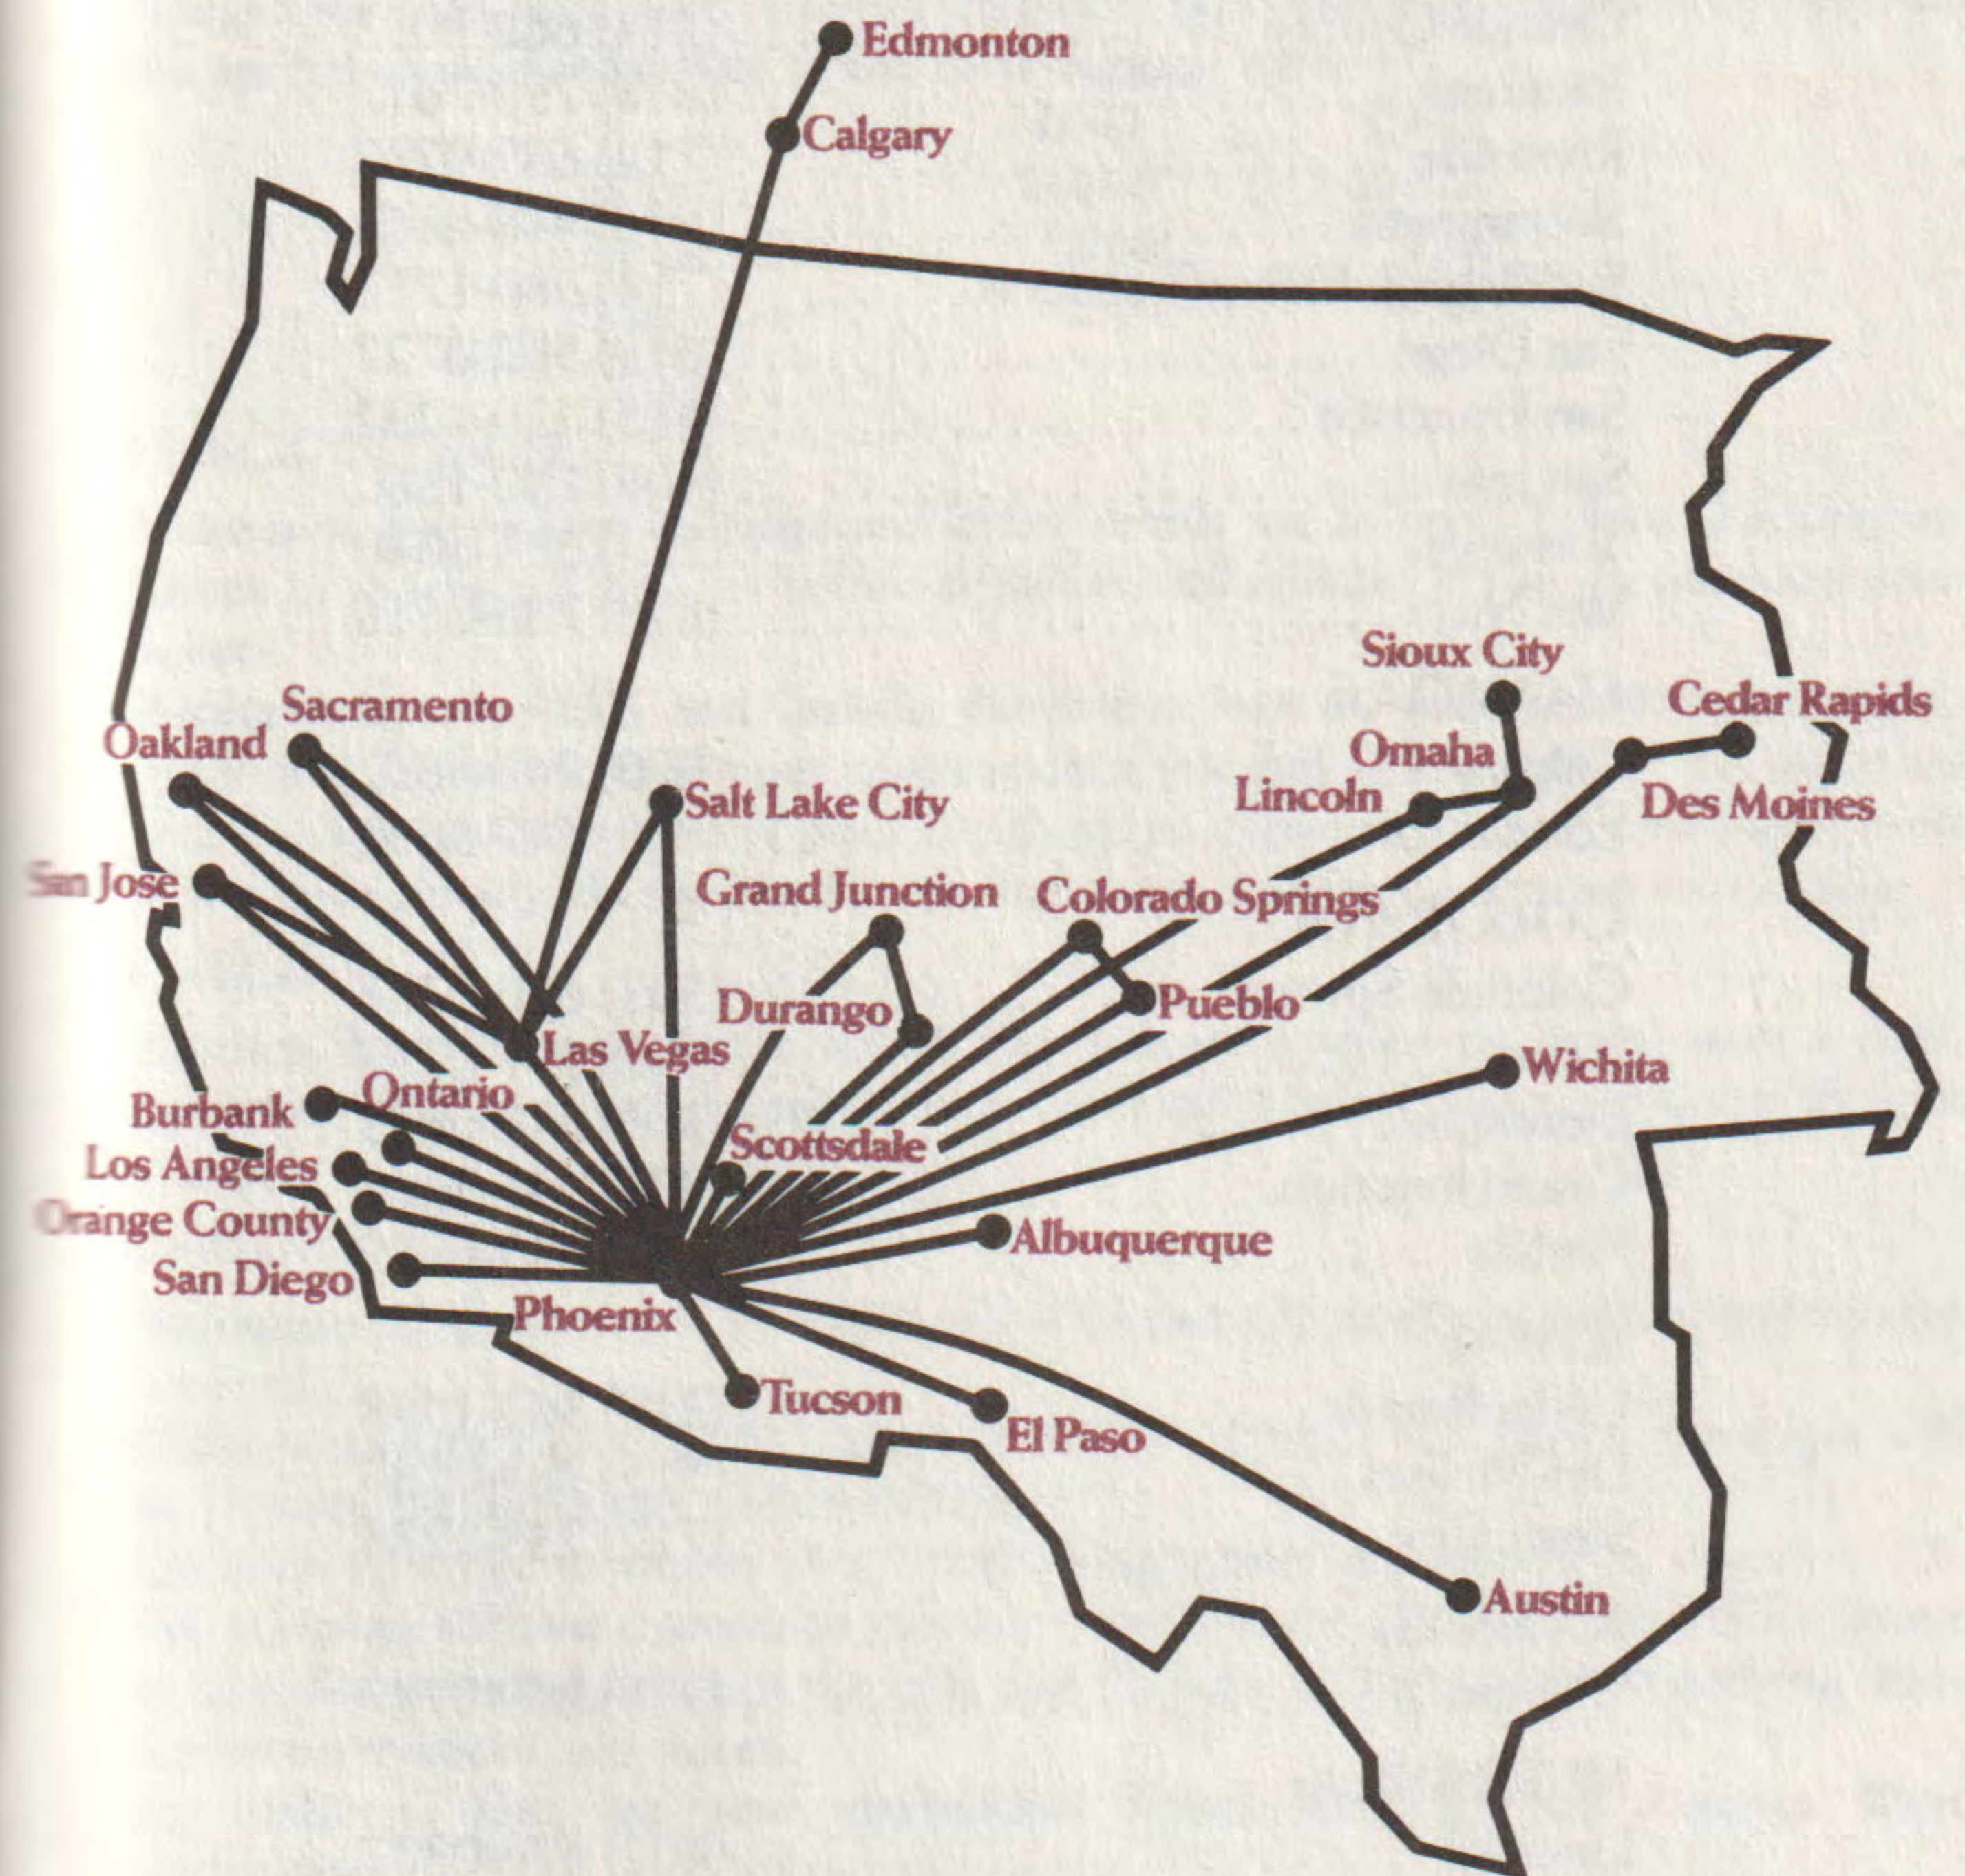

Continued on Next Page

1-Monday
2-Tuesday
3-Wednesday
4-Thursday
5-Friday
6-Saturday
7-Sunday
X-Except
S-Snack

WICHITA To: (Cont'd)

	Depart	Arrive	Flt#(s)	Freq.	Stops	Via	Snack	Remarks
SAN JOSE Pacific Standard Time	7:00a 12:45p 12:45p 7:25p	9:25a 4:05p 5:00p 9:55p	5/401 357/471 357/441 337/461		1 2 1 1	PHX PHX PHX PHX	S S S S	X6
SCOTTSDALE Mountain Standard Time	7:00a 7:00a 12:45p 12:45p 7:25p	9:25a 10:15a 3:15p 4:05p 9:55p	5/903 5/905 357/917 357/919 337/933		1 1 1 1 1	PHX PHX PHX PHX PHX	S S S S S	X6
TUCSON Mountain Standard Time	7:00a 7:00a 12:45p 7:25p	9:30a 11:10a 4:10p 10:00p	5/504 5/512 357/532 337/562		1 1 1 1	PHX PHX PHX PHX	S S S S	

The best connections under the sun.

Less Fare, More Care.™

America West Airlines

Flight Schedule Data copyright © 1986 by Official Airline Guides, Inc., Oak Brook, Illinois, U.S.A.

Flights Operate Daily Unless Otherwise Noted.
Schedules Subject To Change
Consult America West Reservations For Confirmation.