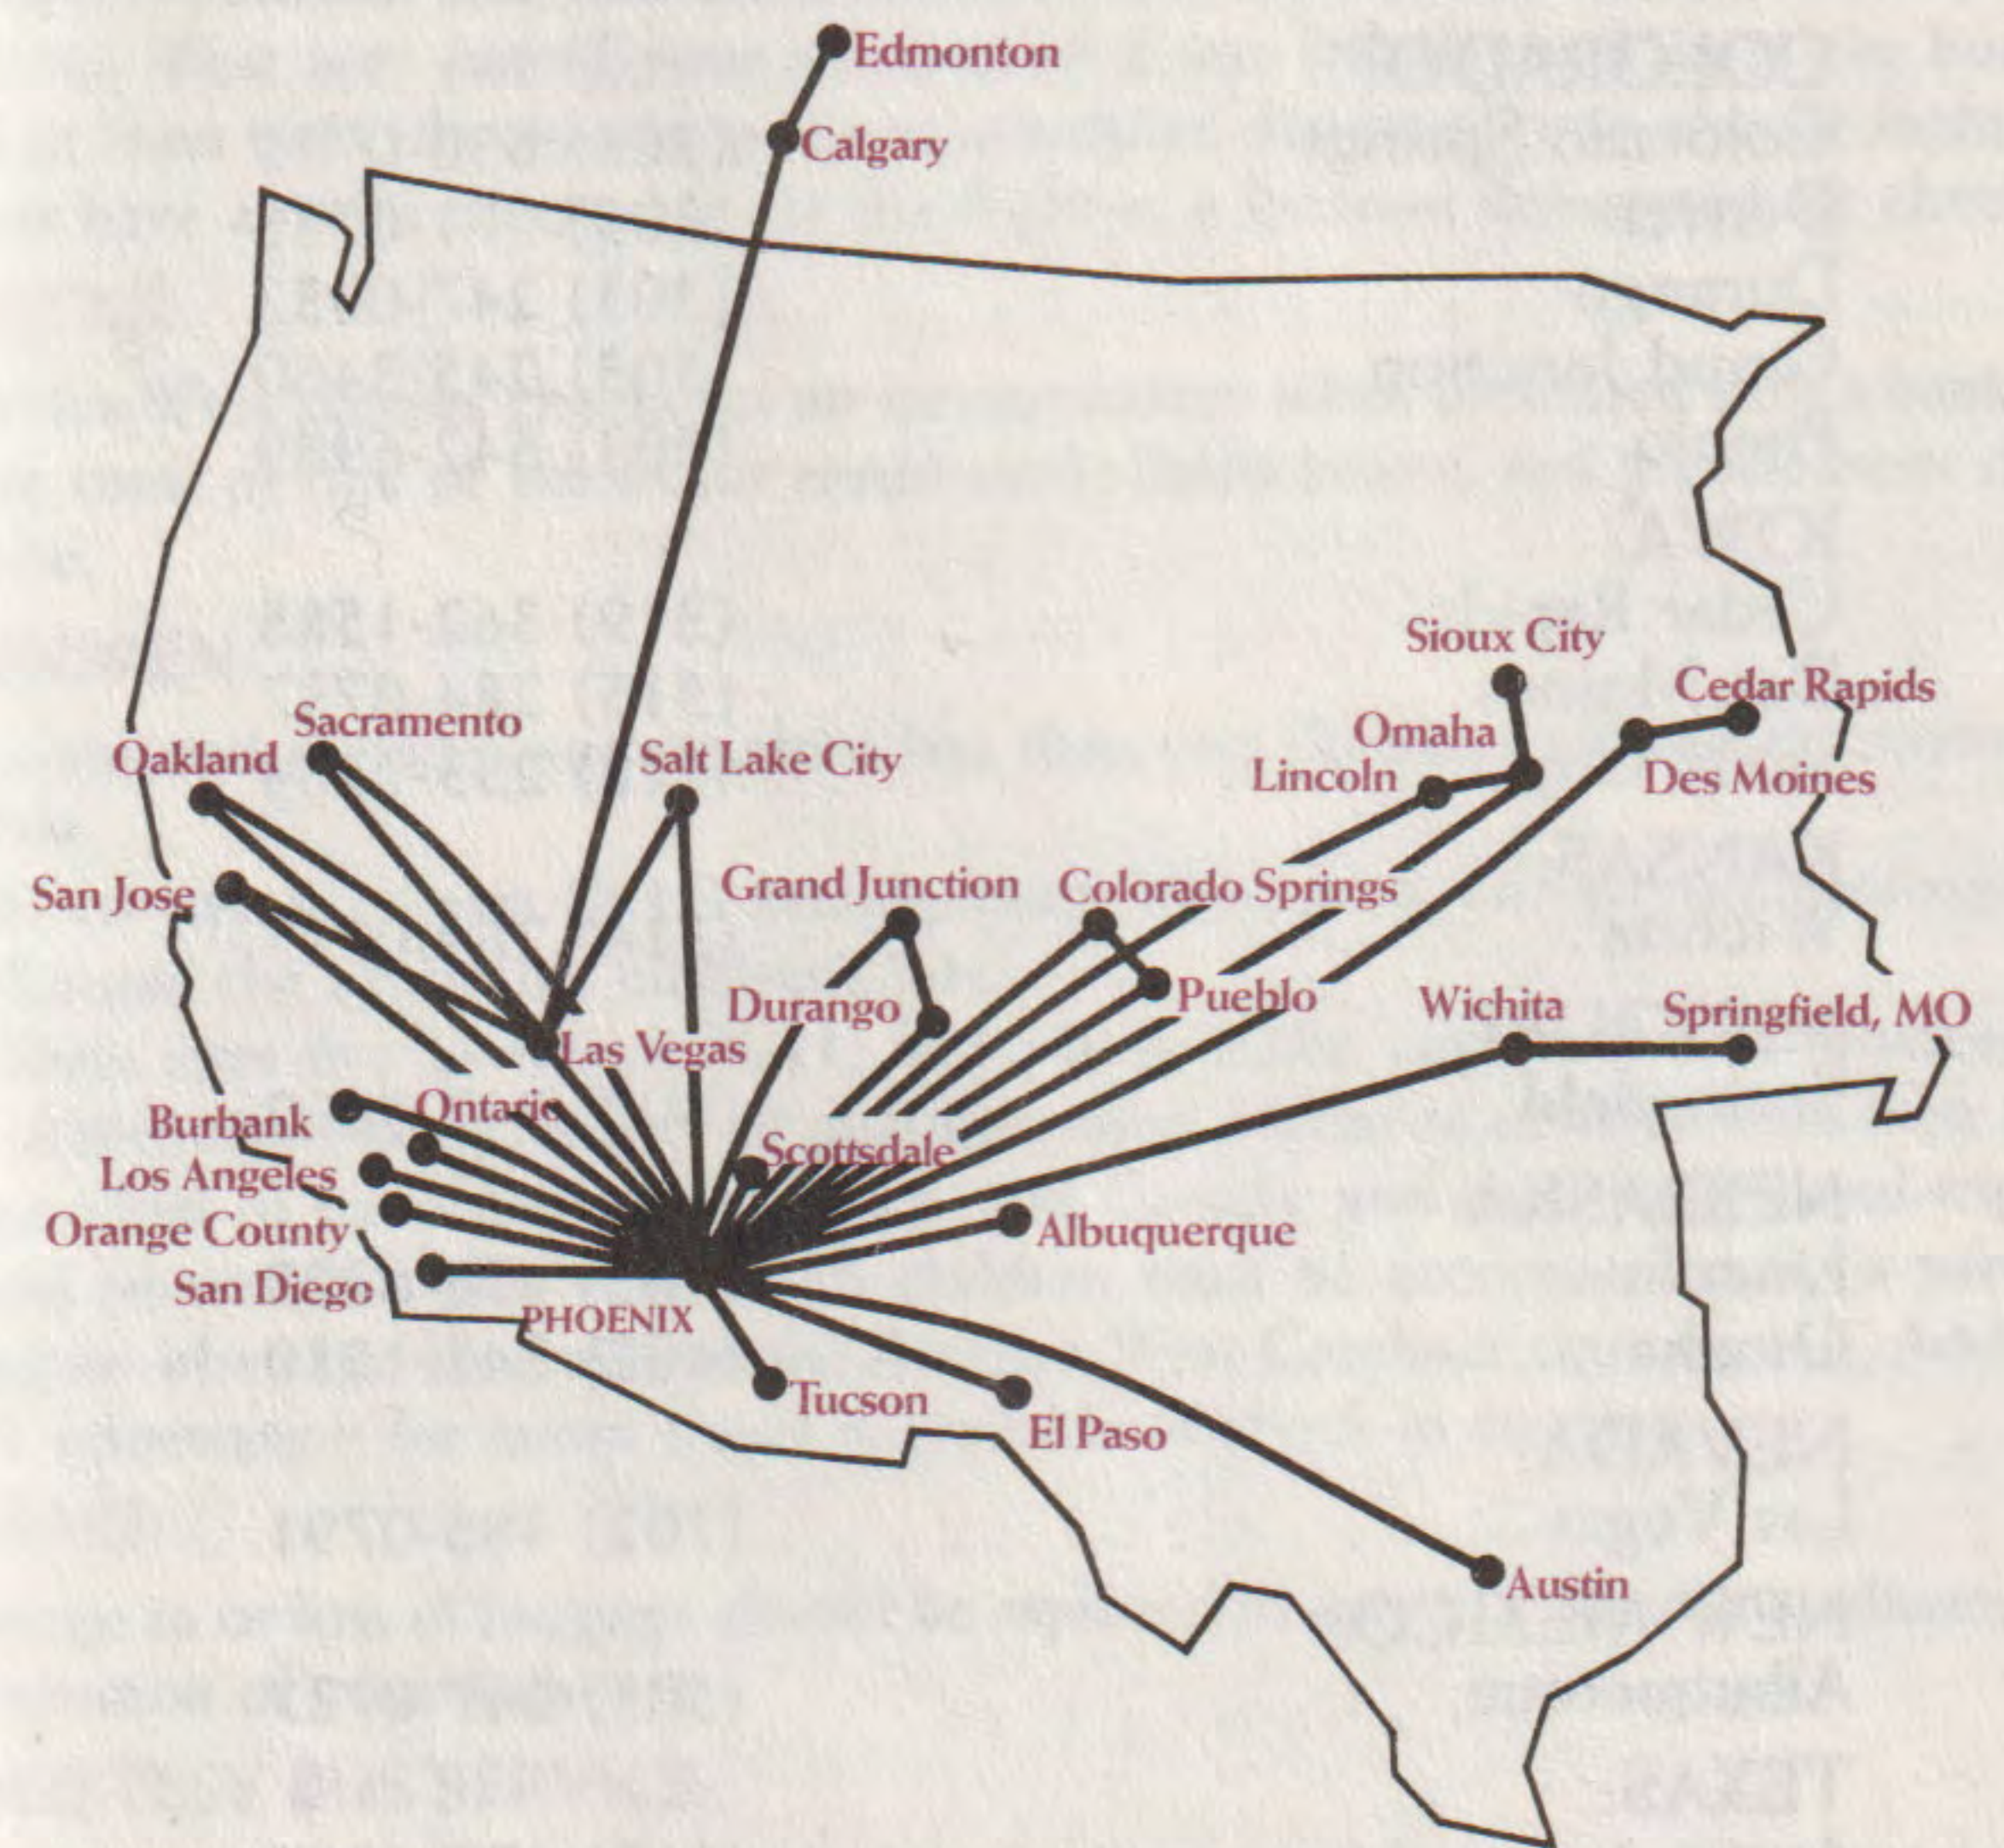

Continued on Next Page

Flights Operate Daily Unless Otherwise Noted.
Schedules Subject To Change
Consult America West Reservations For Confirmation.

WICHITA To: (Cont'd)

	Depart	Arrive	Flt#(s)	Freq.	Stops	Via	Snack	Remarks
SACRAMENTO	7:50a	11:30a	59/341		2	PHX	S	
Pacific Daylight Time	6:40p	10:10p	69/351		2	PHX	S	
SALT LAKE CITY	7:50a	11:22a	59/353		2	PHX	S	
	7:50a	12:30p	59/393		1	PHX	S	
Mountain Daylight Time	3:20p	7:15p	253/373		1	PHX	S	
	6:40p	10:40p	69/313	X6	1	PHX	S	
SAN DIEGO	7:50a	9:47a	59/325		1	PHX	S	
Pacific Daylight Time	3:20p	6:07p	253/375		1	PHX	S	
	6:40p	9:27p	69/305		1	PHX	S	
SAN JOSE	7:50a	12:00n	59/339		2	PHX	S	
Pacific Daylight Time	3:20p	7:30p	253/431		1	PHX	S	
	6:40p	9:55p	69/481	X6	1	PHX	S	
SCOTTSDALE	7:50a	9:15a	59/905		1	PHX	S	
Mountain Standard Time	7:50a	10:05a	59/907		1	PHX	S	
	3:20p	4:45p	253/923		1	PHX	S	
	3:20p	5:35p	253/925		1	PHX	S	
	6:40p	8:05p	69/931		1	PHX	S	
	6:40p	8:55p	69/933	X6	1	PHX	S	
SPRINGFIELD	1:10p	1:50p	402		0			
Central Daylight Time	4:30p	5:10p	422		0			
	11:10p	11:50p	412		0			
TUCSON	7:50a	10:10a	59/514		1	PHX	S	
Mountain Standard Time	3:20p	4:50p	253/552		1	PHX	S	
	6:40p	8:10p	69/584		1	PHX	S	
	6:40p	9:00p	69/522		1	PHX	S	

The best connections under the sun.

Flight Schedule Data copyright © 1986 by Official Airline Guides, Inc., Oak Brook, Illinois, U.S.A.

1-Monday	4-Thursday	7-Sunday
2-Tuesday	5-Friday	X-Except
3-Wednesday	6-Saturday	S-Snack