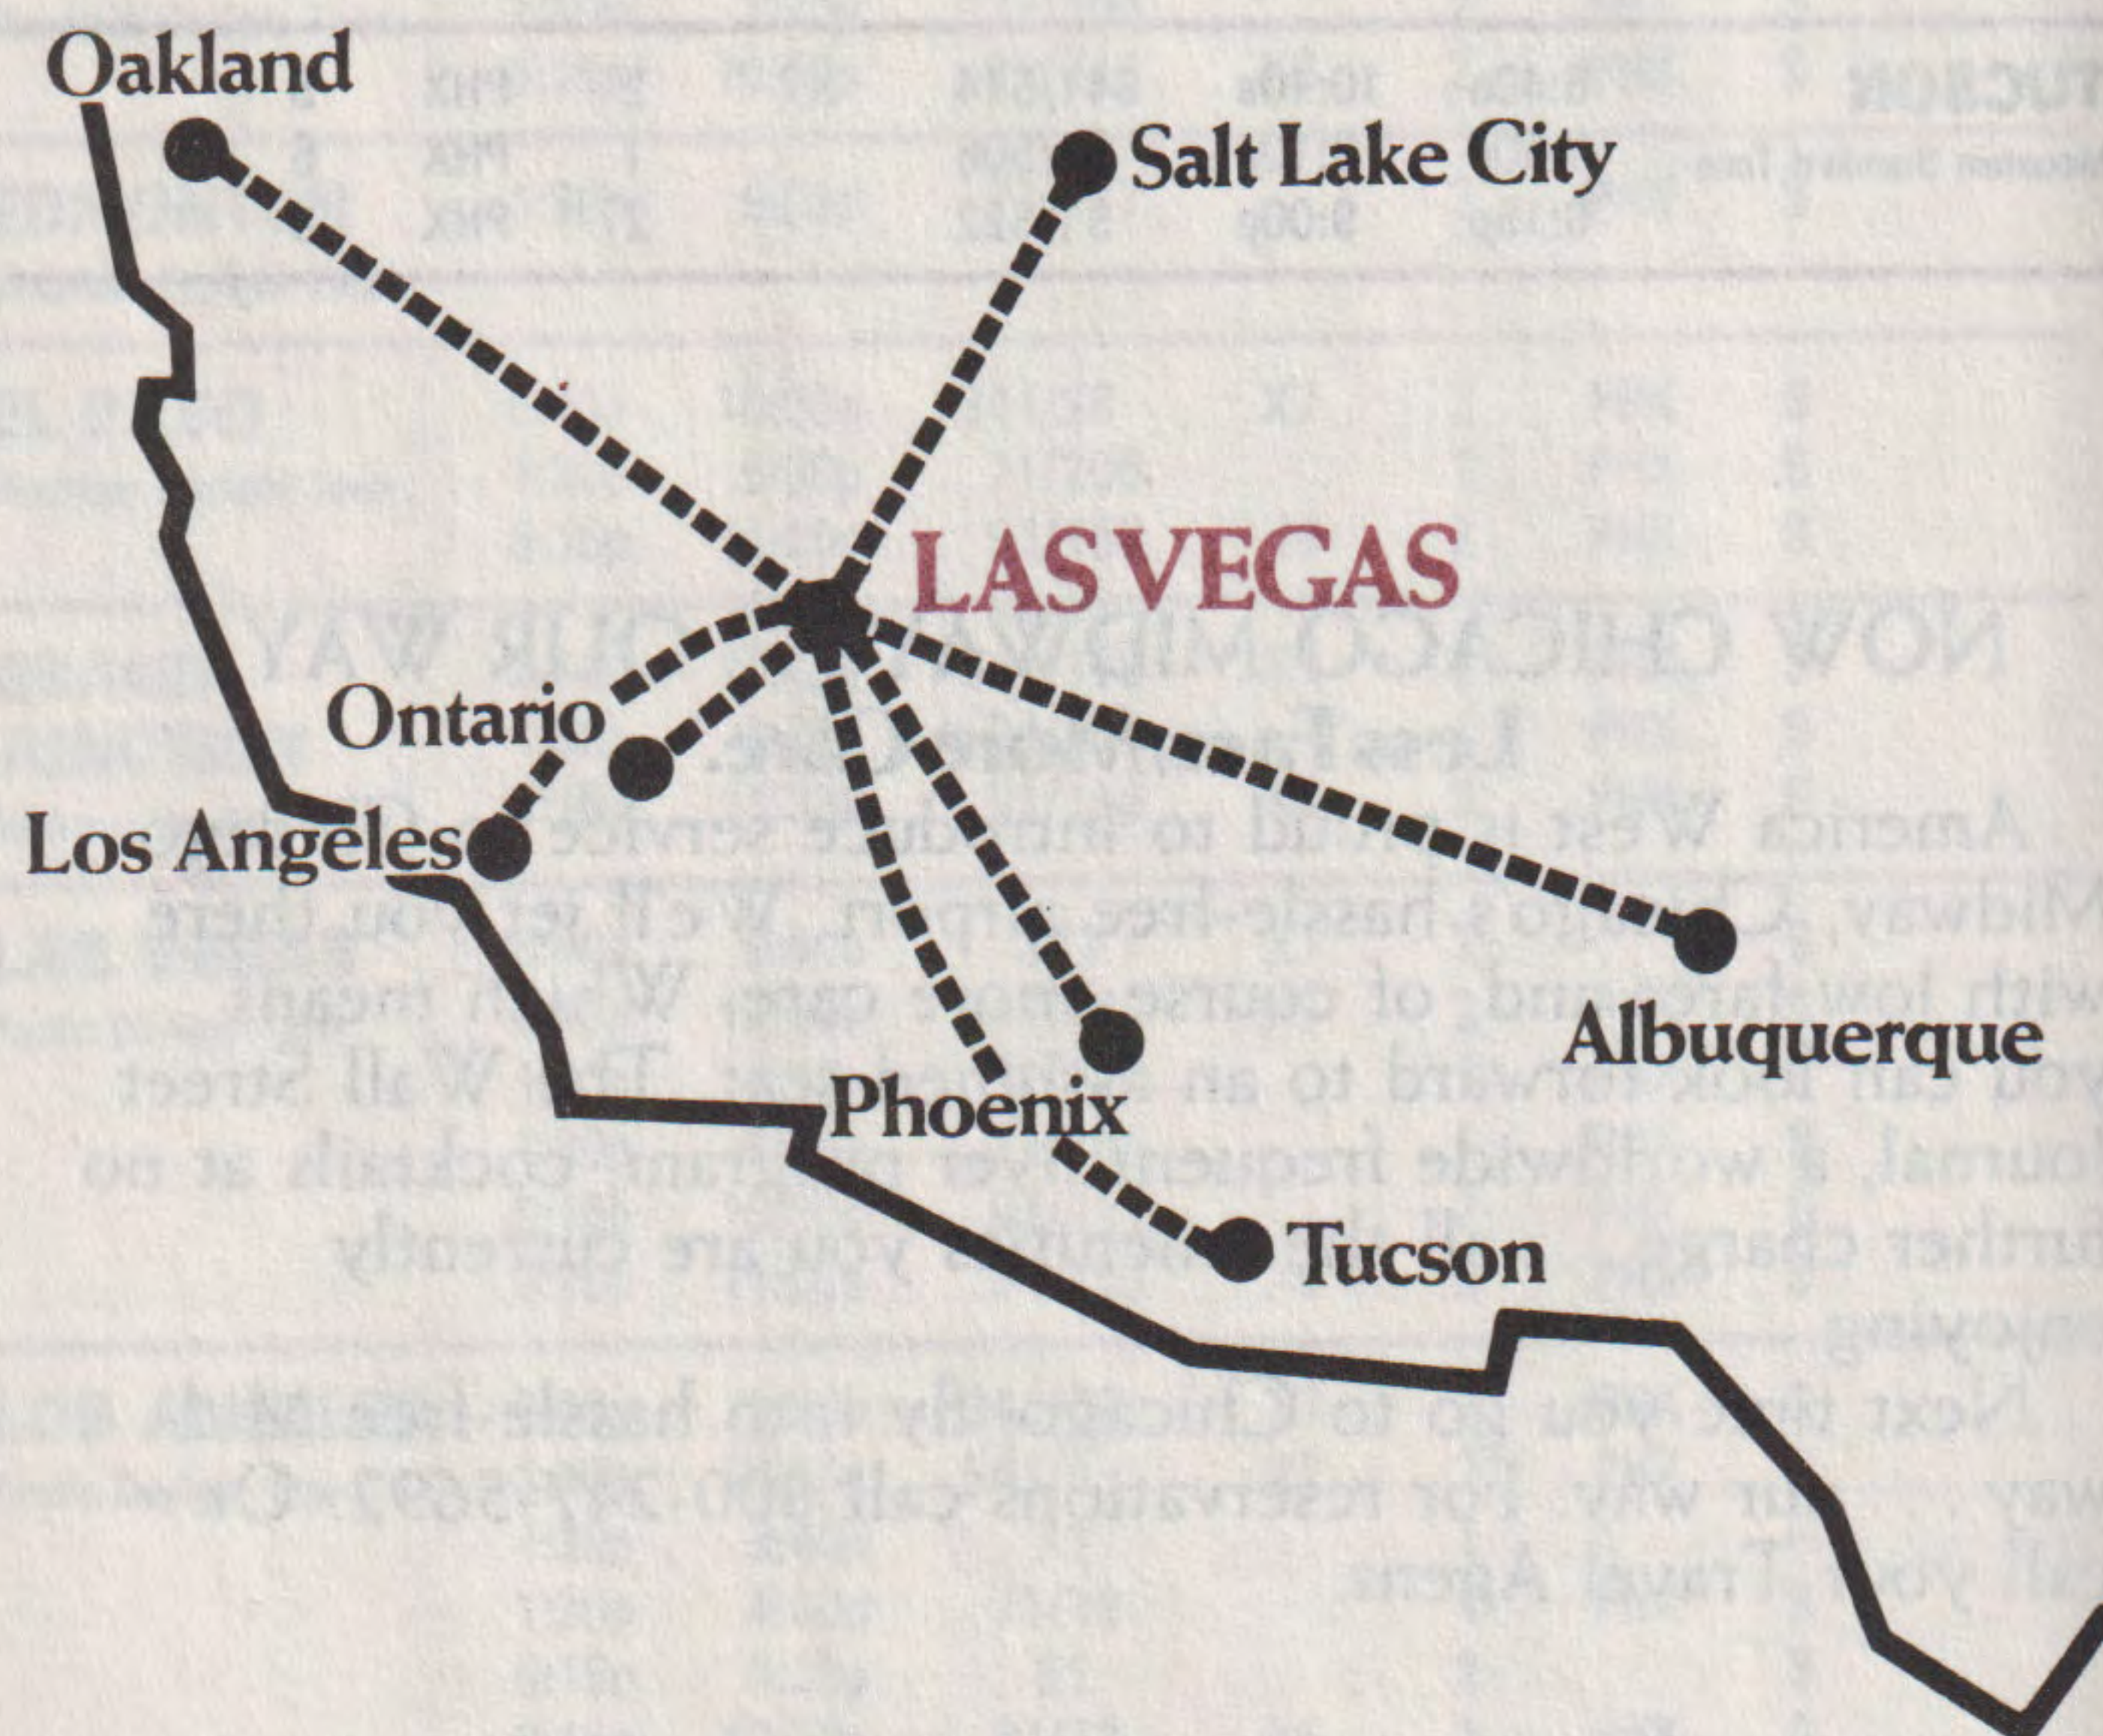

Introducing The Nonstop Nite Flite™ To Las Vegas.

Now whenever you feel lucky...
you're in luck!

America West's new nonstop Nite Flite™ lets you pick-up-and-go for next to nothing!

In fact, our Nite Flite fares are so low, you'll feel like a winner the minute you step on board. And our More Care service includes an assigned seat...even complimentary champagne.

The next time you get the urge to try your luck in Las Vegas...you're in luck! Just catch the Nite Flite on America West. For reservations call 800-247-5692. Or call your Travel Agent.

Less Fare, More Care.™

America West Airlines

LOS ANGELES To:

Pacific Daylight Time

Reservations: (213) 746-6400

Small Package Service: (213) 417-0225

	Depart	Arrive	Flt#(s)	Freq.	Stops	Via	Snack	Remarks
ALBUQUERQUE Mountain Daylight Time	6:10a	10:00a	424/82		1	PHX		
	7:00a	11:40a	336/64		1	PHX		
	7:50a	11:40a	10/64		1	PHX		
	8:40a	1:20p	393/72		1	PHX		
	9:30a	1:20p	72		1			
	10:20a	3:00p	220/92		1	PHX		
	11:10a	3:00p	432/92		1	PHX		
	12:00n	4:40p	361/52		1	PHX		
	12:50p	4:40p	52		1			
	1:40p	6:20p	477/22		1	PHX		
	2:30p	6:20p	22		1			
	3:20p	8:00p	373/42		1	PHX		
	4:10p	8:00p	534/42		1	PHX		
	5:50p	10:20p	50/12		1	PHX		
	6:40p	10:20p	313/12		1	PHX		
10:05p	3:40a	755/754	X6	1	LAS			
11:00p	3:40a	765/754	X6	1	LAS			
AUSTIN Central Daylight Time	6:10a	1:15p	424/28		2	PHX		
	7:00a	1:15p	336/28		2	PHX		
	4:10p	11:30p	534/18	X6	2	PHX		
	5:00p	11:30p	18	X6	2			
CALGARY Mountain Daylight Time	12:50p	8:10p	52/477		2	PHX	S	
	1:40p	8:10p	477		2		S	
CEDAR RAPIDS/IOWA CITY Central Daylight Time	6:10a	1:25p	424		2		S	
	7:50a	3:55p	10/434		2	PHX	S	
	8:40a	3:55p	393/434		2	PHX	S	
	4:10p	11:58p	534/444		2	PHX	S	
	5:00p	11:58p	18/444		2	PHX	S	
CHICAGO MIDWAY Central Daylight Time	6:10a	1:40p	424/408		1	PHX	S	
	7:00a	1:40p	336/408		1	PHX	S	
	10:20a	5:50p	220/418		1	PHX	S	
	11:10a	5:50p	432/418		1	PHX	S	
	3:20p	11:10p	373/428		1	PHX	S	
	4:10p	11:10p	534/428		1	PHX	S	
COLORADO SPRINGS Mountain Daylight Time	6:10a	11:15a	424/336		1	PHX	S	
	7:00a	11:15a	336		1		S	
	11:10a	4:10p	432/172		1	PHX	S	
	12:00n	4:10p	361/172		1	PHX	S	
	1:40p	6:40p	477/182		2	PHX		
	5:50p	10:45p	50/316		1	PHX	S	
	6:40p	10:45p	313/316		1	PHX	S	
DES MOINES Central Daylight Time	6:10a	12:30p	424		1		S	
	7:50a	3:00p	10/434		1	PHX	S	
	8:40a	3:00p	393/434		1	PHX	S	
	4:10p	11:10p	534/444		1	PHX	S	
	5:00p	11:10p	18/444		1	PHX	S	
DURANGO Mountain Daylight Time	6:10a	10:45a	424/176		1	PHX	S	
	7:00a	10:45a	336/176		1	PHX	S	
	1:40p	7:23p	477/106		2	PHX	S	
	2:30p	7:23p	22/106		2	PHX	S	
	5:50p	10:40p	50/116	X6	1	PHX		
	6:40p	10:40p	313/116	X6	1	PHX		
EDMONTON Mountain Daylight Time	12:50p	9:09p	52/477		3	PHX	S	
	1:40p	9:09p	477		3		S	

Continued on Next Page

1-Monday   4-Thursday   7-Sunday
2-Tuesday   5-Friday   X-Except
3-Wednesday   6-Saturday   S-Snack