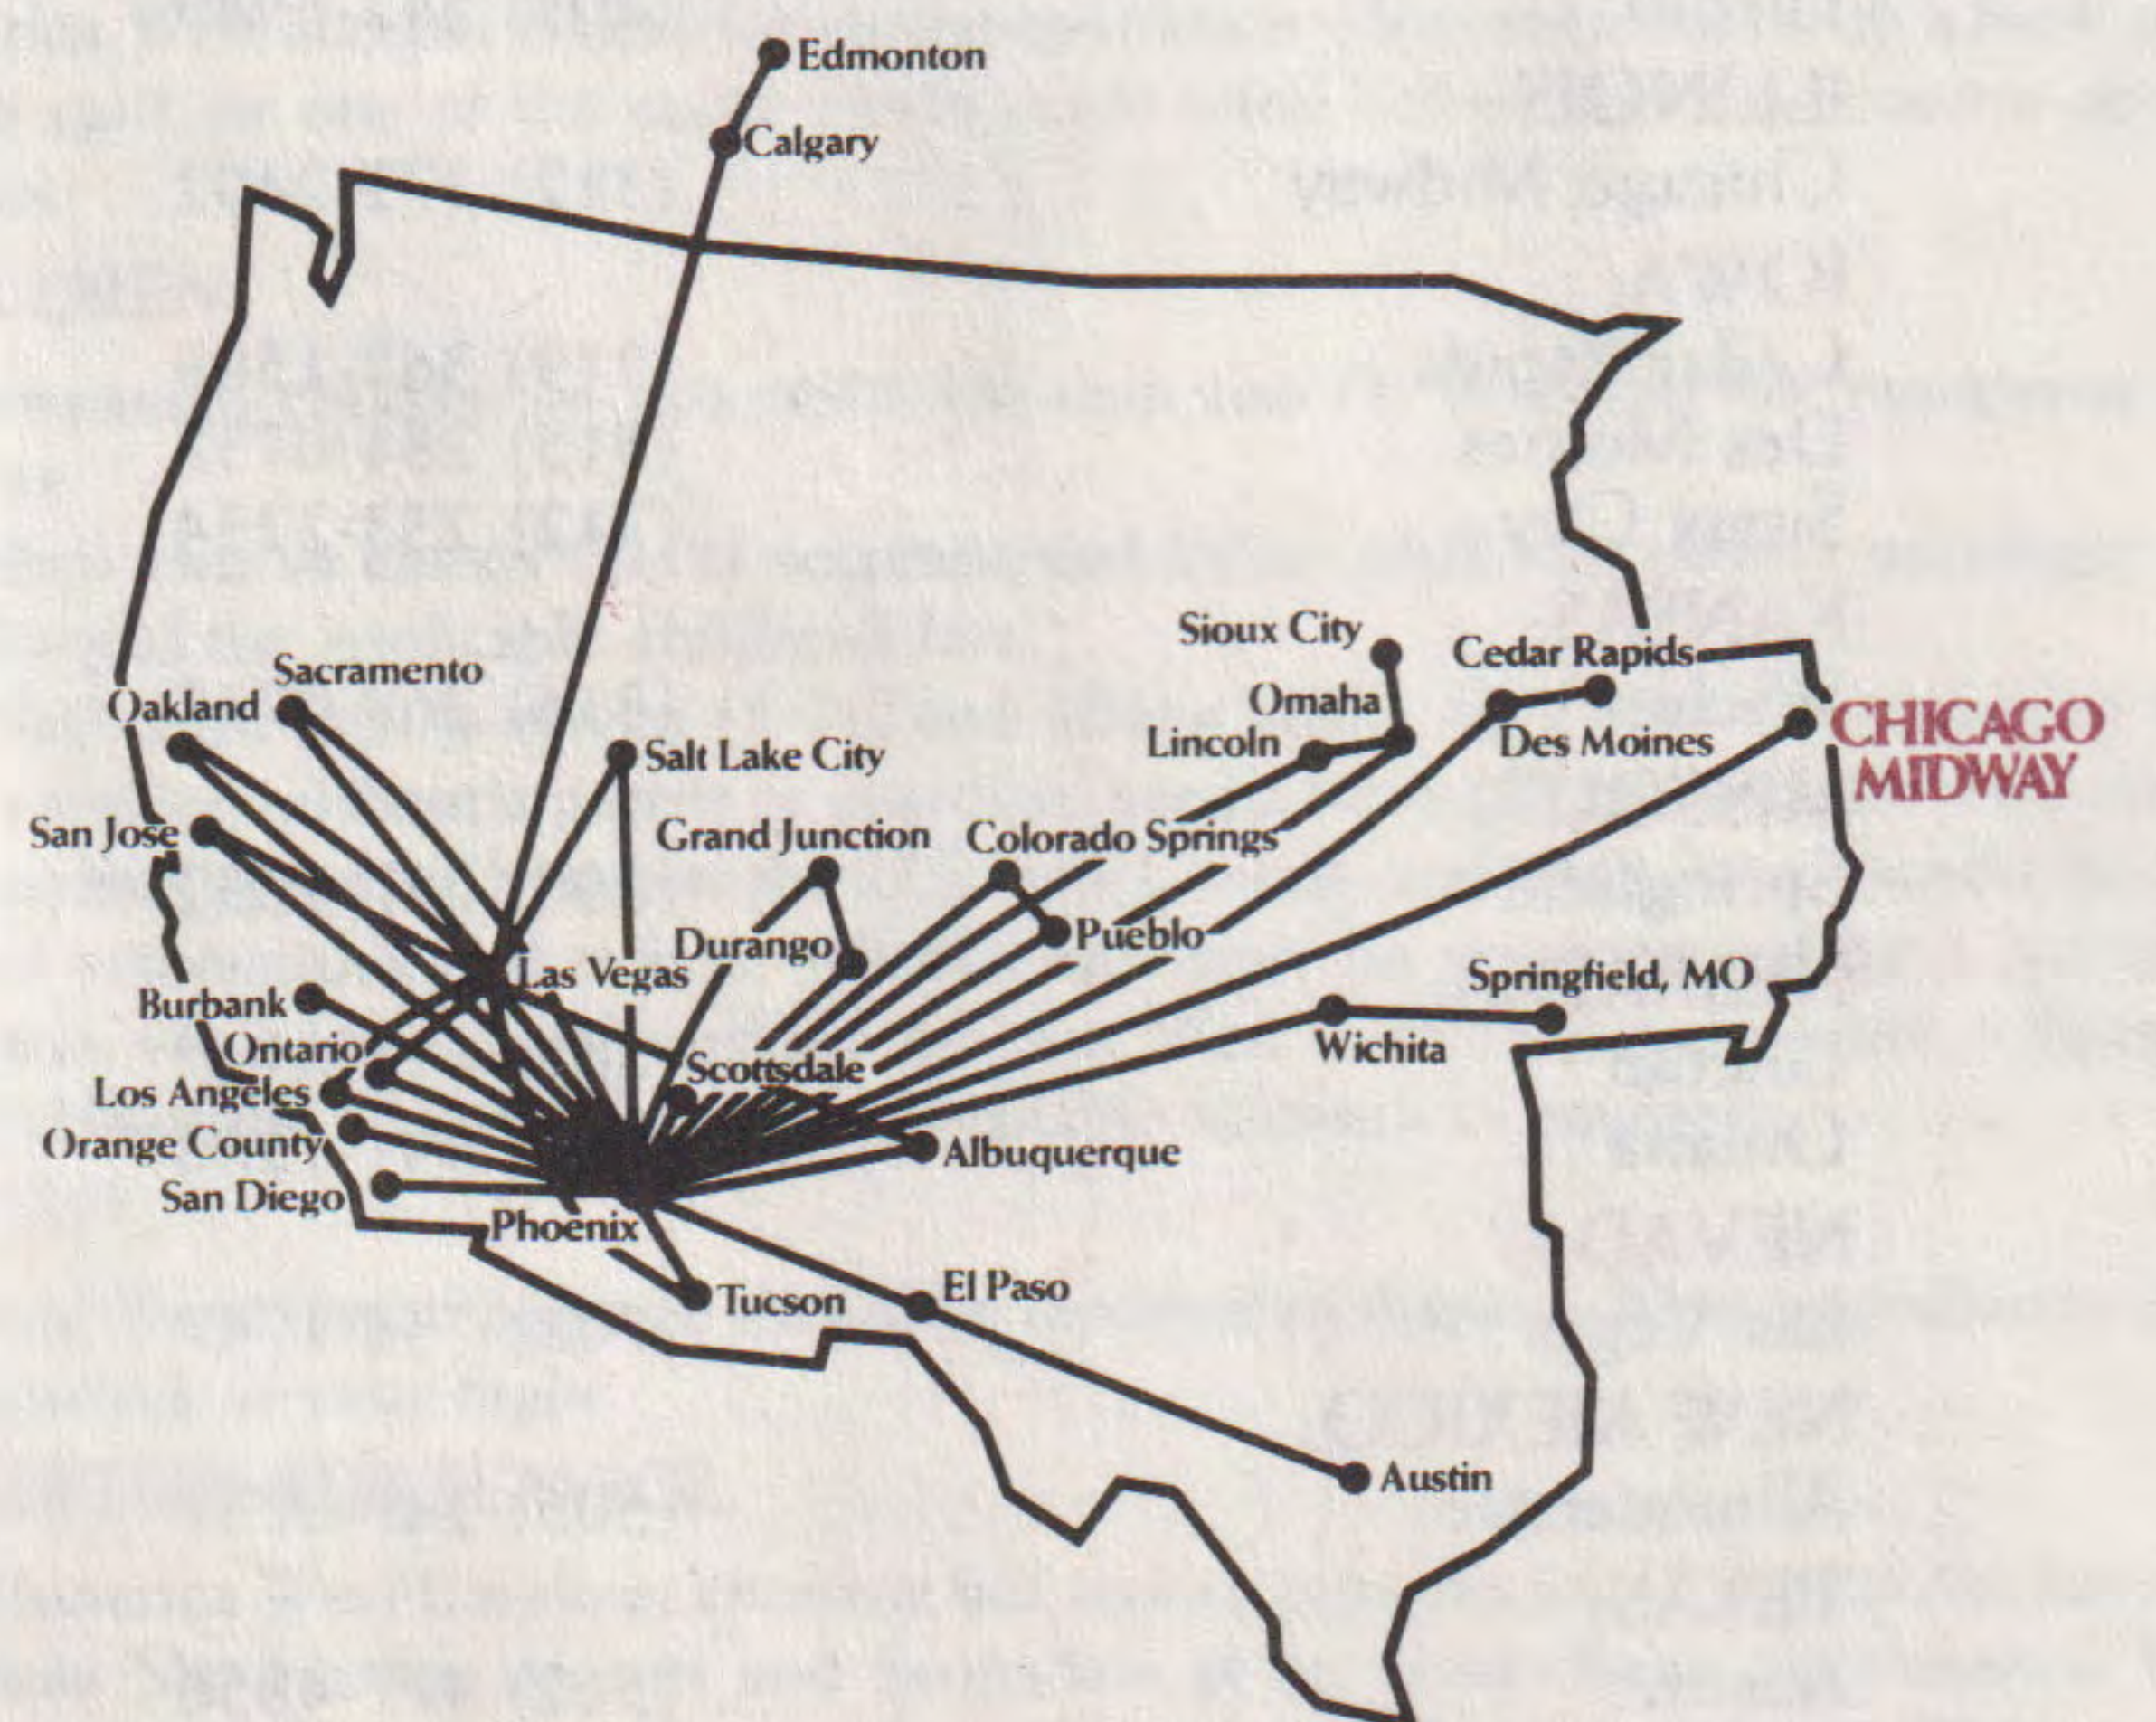

NONSTOP NITE FLITE™ TO LAS VEGAS

Now whenever you feel lucky . . . you're in luck. That's because America West's new nonstop Nite Flite™ lets you pick-up-and-go for next to nothing!

In fact, our Nite Flite fares are so low, you'll feel like a winner the minute you step on board. And our More Care service includes an assigned seat . . . even complimentary champagne.

The next time you get the urge to try your luck in Las Vegas . . . you're in luck! Just catch a Nite Flite (check this schedule for details) on America West. For reservations call 800-247-5692. Or call your Travel Agent.

Now Chicago Midway... our way! Less Fare, More Care.™

America West is proud to introduce service to Chicago Midway, Chicago's hassle-free airport. We'll jet you there with low fares and, of course, more care. Which means you'll enjoy an assigned seat, the Wall Street Journal, a worldwide frequent flyer program...our low fares even include full meals and cocktails.

And through September 30th, we'll be awarding our Free Flight Plan members a double mileage bonus for every flight between Phoenix and Chicago.

Next time you fly to Chicago, jet into hassle-free Midway...our way. For reservations call 800-247-5692. Or call your Travel Agent.

Less Fare, More Care.™

America West Airlines

Flight Schedule Data copyright © 1986 by Official Airline Guides, Inc., Oak Brook, Illinois, U.S.A.

1-Monday	4-Thursday	7-Sunday
2-Tuesday	5-Friday	X-Except
3-Wednesday	6-Saturday	S-Snack