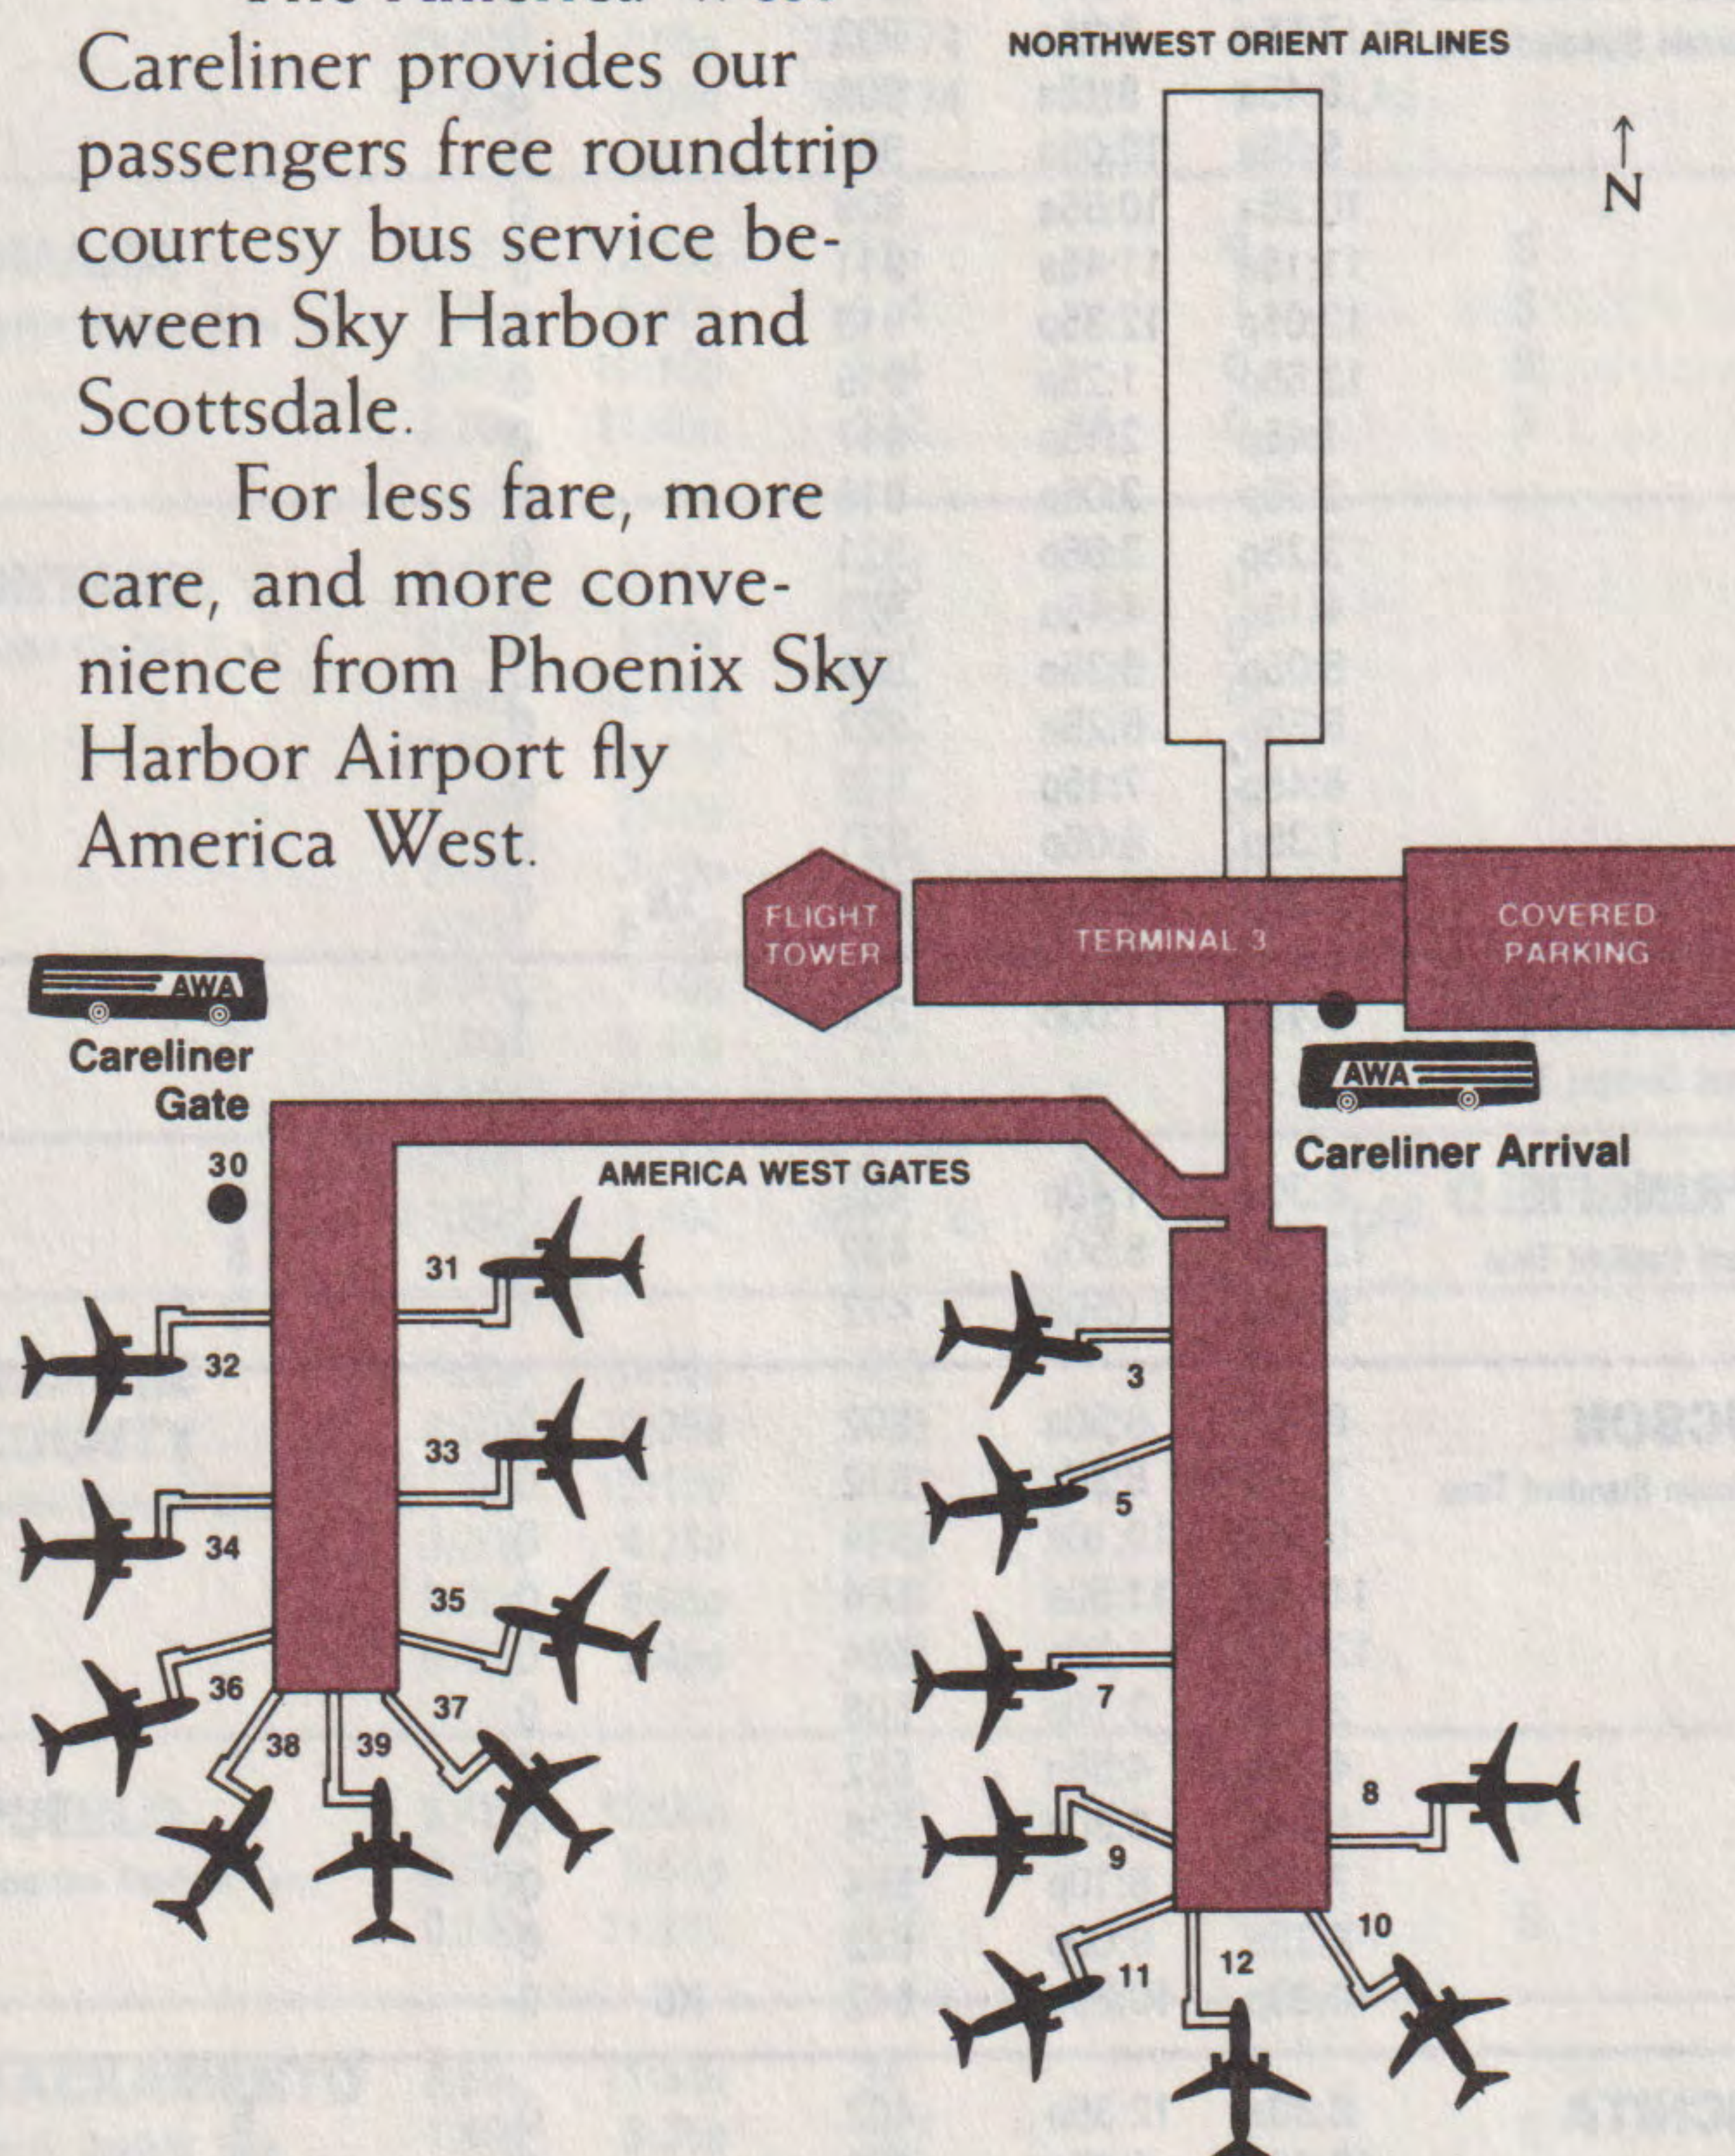

New America West Gates at Phoenix Airport.

America West has expanded in Terminal 3 at Phoenix Sky Harbor International Airport. We've grown to a grand total of 18 gates . . . all still within a short stroll from each other. We already had more flights from Sky Harbor than any other airline. With more gates, we provide you with even more daily nonstops from Phoenix to the West, Midwest and Canada.

The America West Careliner provides our passengers free roundtrip courtesy bus service between Sky Harbor and Scottsdale.

For less fare, more care, and more convenience from Phoenix Sky Harbor Airport fly America West.

Less Fare, More Care.™

America West Airlines

PUEBLO To:

Mountain Daylight Time

Reservations: (303) 542 6989

Small Package Service: (303) 948 3931

	Depart	Arrive	Flt#(s)	Freq.	Stops	Via	Snack	Remarks
ALBUQUERQUE Mountain Daylight Time	6:40a	11:40a	520/64		2	PHX	S	
	12:30p	4:40p	29/52		1	PHX	S	
	6:20p	10:20p	481/12		2	PHX	S	
AUSTIN Central Daylight Time	6:40a	1:15p	520/28		3	PHX	S	
BURBANK Pacific Daylight Time	6:40a	10:40a	520/77		2	PHX	S	
	12:30p	3:40p	29/7		1	PHX	S	
	6:20p	9:40p	481/57	X6	2	PHX	S	
CEDAR RAPIDS/IOWA CITY Central Daylight Time	6:40a	3:55p	520/434		3	PHX	S	
CHICAGO MIDWAY Central Daylight Time	6:40a	1:40p	520/408		2	PHX	S	
COLORADO SPRINGS Mountain Daylight Time	6:40a	7:00a	520		0			
	6:20p	6:40p	481		0			
DES MOINES Central Daylight Time	6:40a	3:00p	520/434		2	PHX	S	
DURANGO Mountain Daylight Time	6:40a	10:45a	520/176		2	PHX	S	
	6:20p	10:40p	481/116	X6	2	PHX	S	
EL PASO Mountain Daylight Time	6:40a	10:30a	520/28		2	PHX	S	
	12:30p	3:50p	29/178		1	PHX	S	
	6:20p	11:20p	481/188	X6	2	PHX	S	
GRAND JUNCTION Mountain Daylight Time	6:40a	11:43a	520/176		3	PHX	S	
	6:20p	11:33p	481/116	X6	3	PHX	S	
LAS VEGAS Pacific Daylight Time	6:40a	9:40a	520/341		2	PHX	S	
	12:30p	2:25p	29/309		1	PHX	S	
	6:20p	10:00p	481/111		2	PHX	S	
	6:20p	11:00p	481/753	X6	2	PHX	S	
LINCOLN Central Daylight Time	12:30p	5:55p	29/314		1	PHX	S	
LOS ANGELES Pacific Daylight Time	6:40a	9:50a	520/59		2	PHX	S	
	6:40a	10:40a	520/9		2	PHX	S	
	12:30p	2:50p	29		1		S	
	12:30p	3:40p	29/71		1	PHX	S	
	6:20p	9:30p	481/91		2	PHX	S	
6:20p	10:20p	481/73	X6	2	PHX	S		
OAKLAND Pacific Daylight Time	6:40a	11:25a	520/109		2	PHX	S	
	12:30p	4:25p	29/179		1	PHX	S	
	6:20p	10:10p	481/189	X6	2	PHX	S	
OMAHA Central Daylight Time	12:30p	6:40p	29/314		2	PHX	S	
ONTARIO Pacific Daylight Time	6:40a	10:40a	520/201		2	PHX	S	
	12:30p	3:40p	29/263		1	PHX	S	
	6:20p	10:20p	481/261	X6	2	PHX	S	
ORANGE COUNTY Pacific Daylight Time	6:40a	10:35a	520/403		2	PHX	S	
	12:30p	4:25p	29/413		1	PHX	S	

Continued on Next Page

Flights Operate Daily Unless Otherwise Noted.
Schedules Subject To Change
Consult America West Reservations For Confirmation.