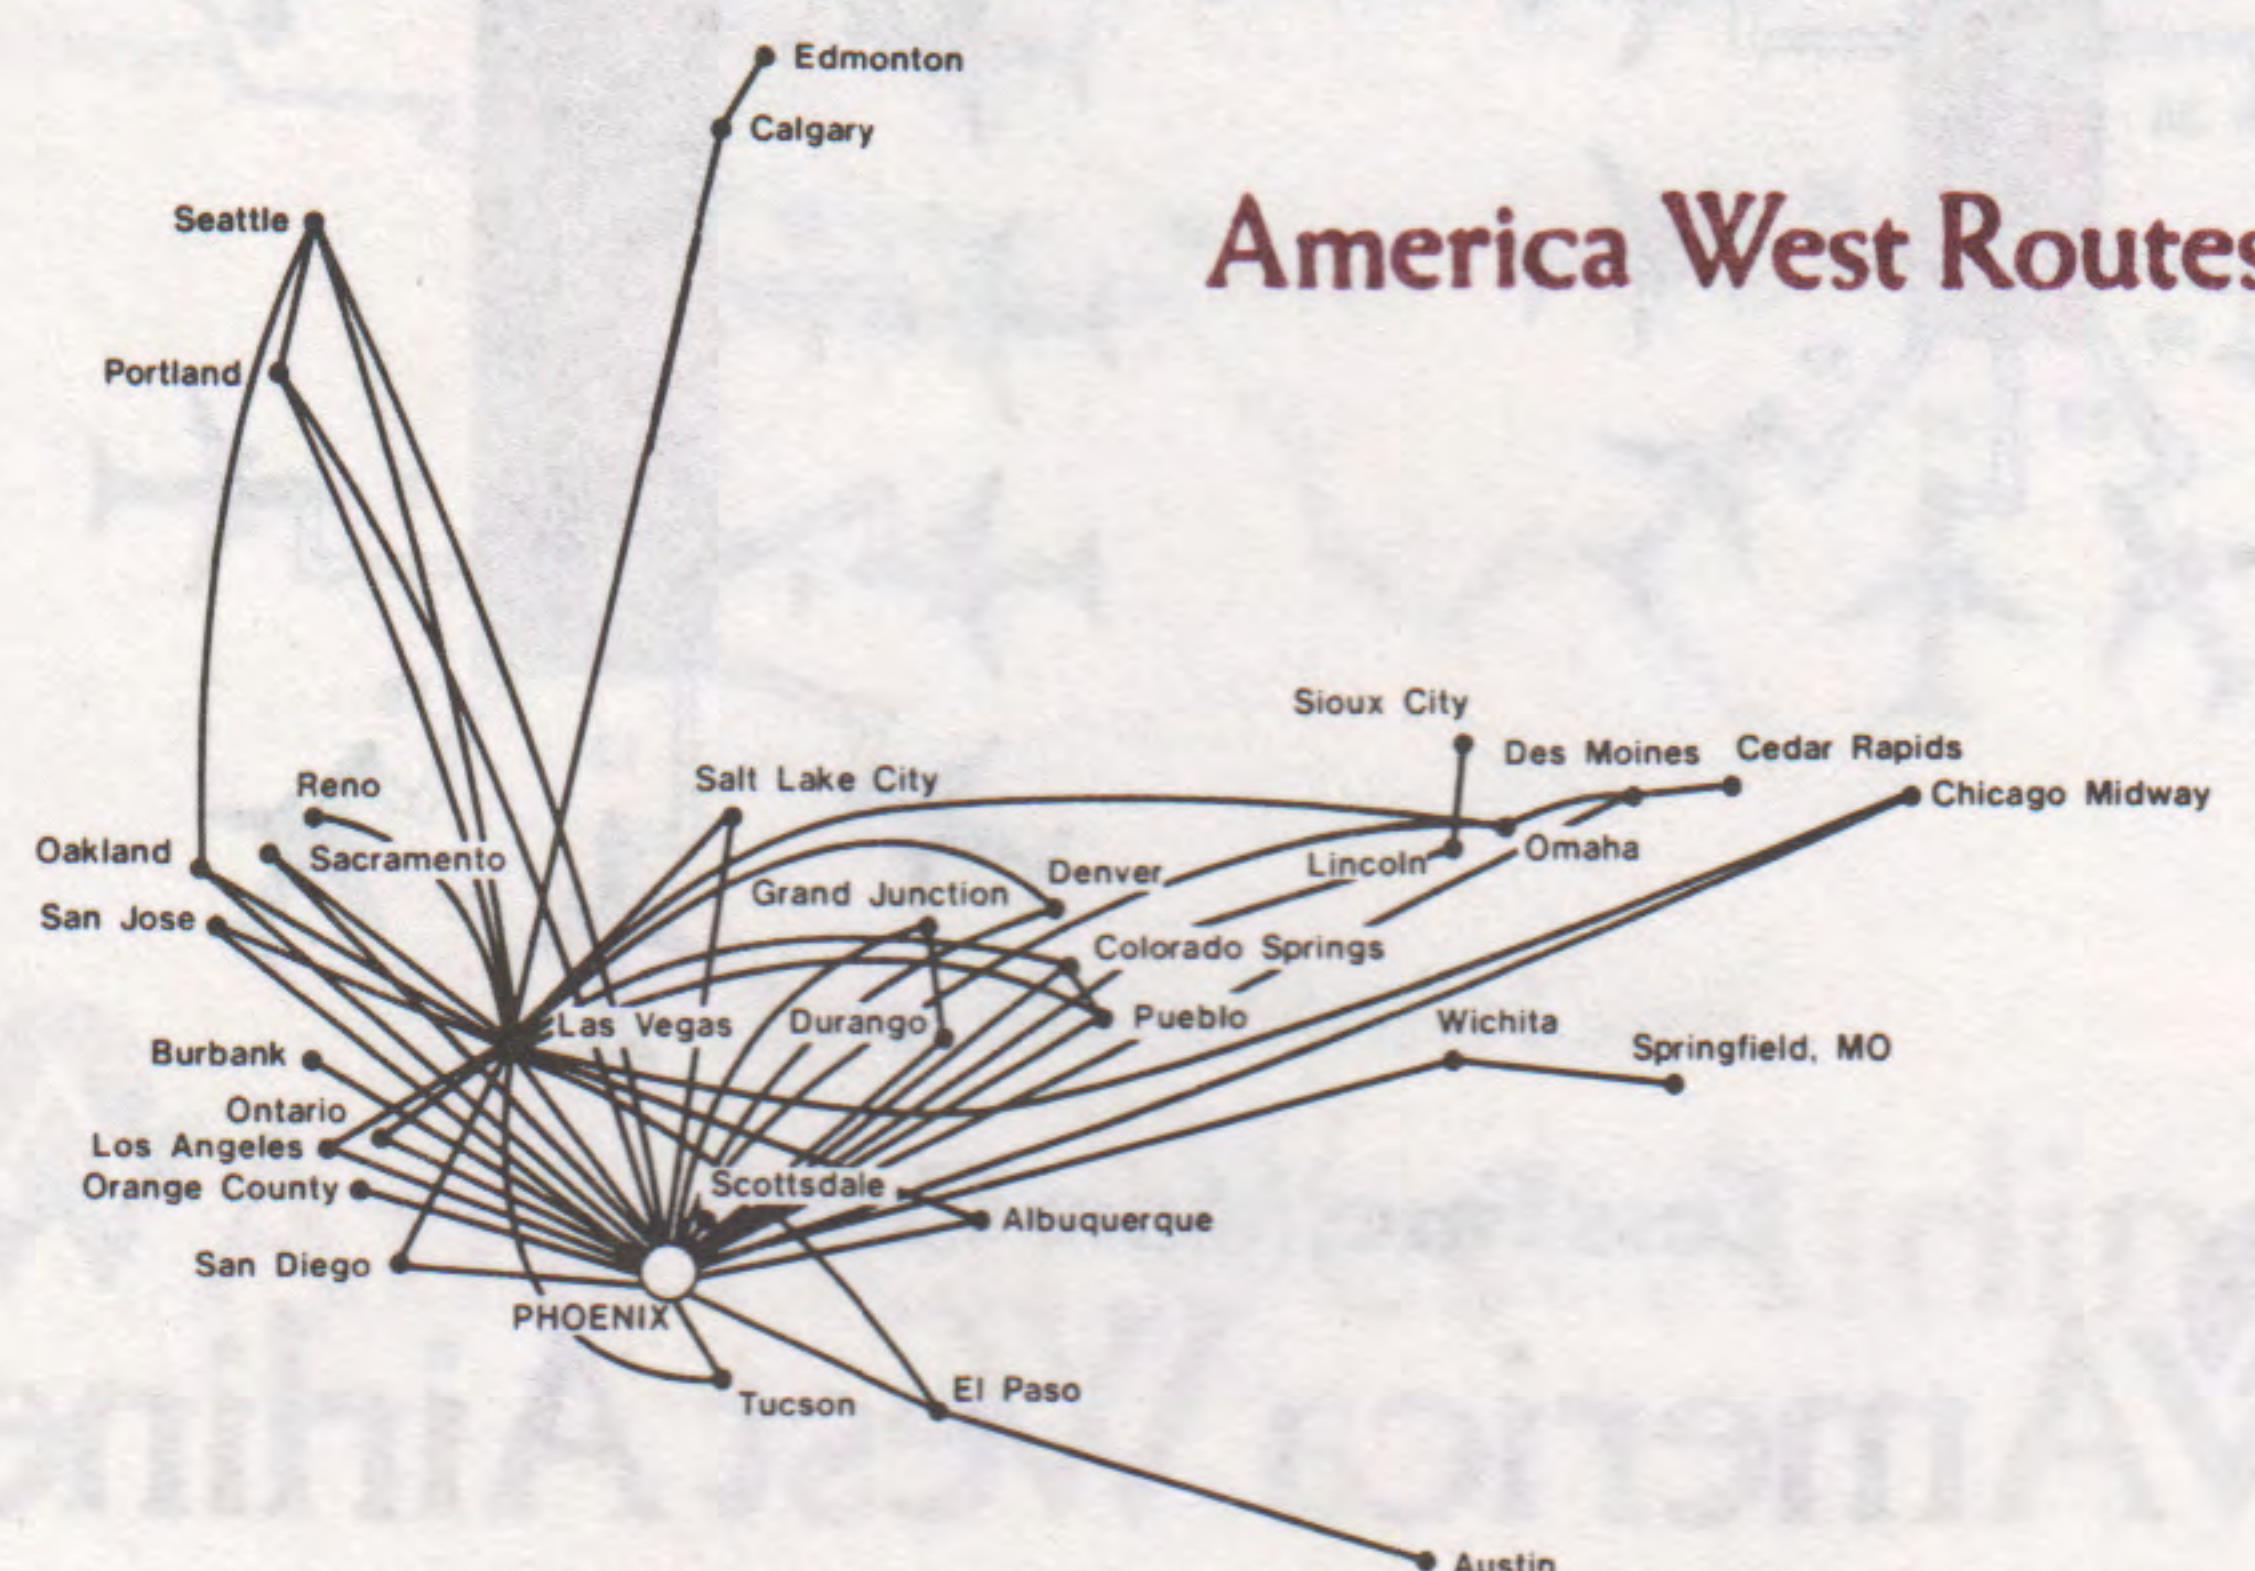

RESTRICTED ARTICLES:

Corrosive liquids, flammable substances, such as matches and lighter fluid, compressed gas or any hazardous material MAY NOT be carried in baggage.

SEAT SELECTION:

Assigned seating is offered to America West passengers who comply with all check-in requirements. Seat selection is not available until four hours prior to departure.

SMOKING:

Every passenger who meets America West's check-in requirements has the right to a seat in the non-smoking section. No smoking aboard Careliner courtesy bus.

SPECIAL FARE NOTICE

Travel restrictions and refund service charges apply on advance purchase and excursion fares. Please call reservations or your travel agent.

STOPOVERS:

Unless otherwise indicated, passengers traveling via America West will be permitted free stopovers at an America West intermediate city in the Continental U.S., provided the intermediate city is reflected on the applicable fare routing.

Reservations must be made and tickets purchased, reflecting the stopover in the passengers' itinerary. Please contact America West's reservation center or your travel agent for further details.

America West Airlines
222 South Mill Avenue, Tempe, Arizona 85281

Continued on Next Page