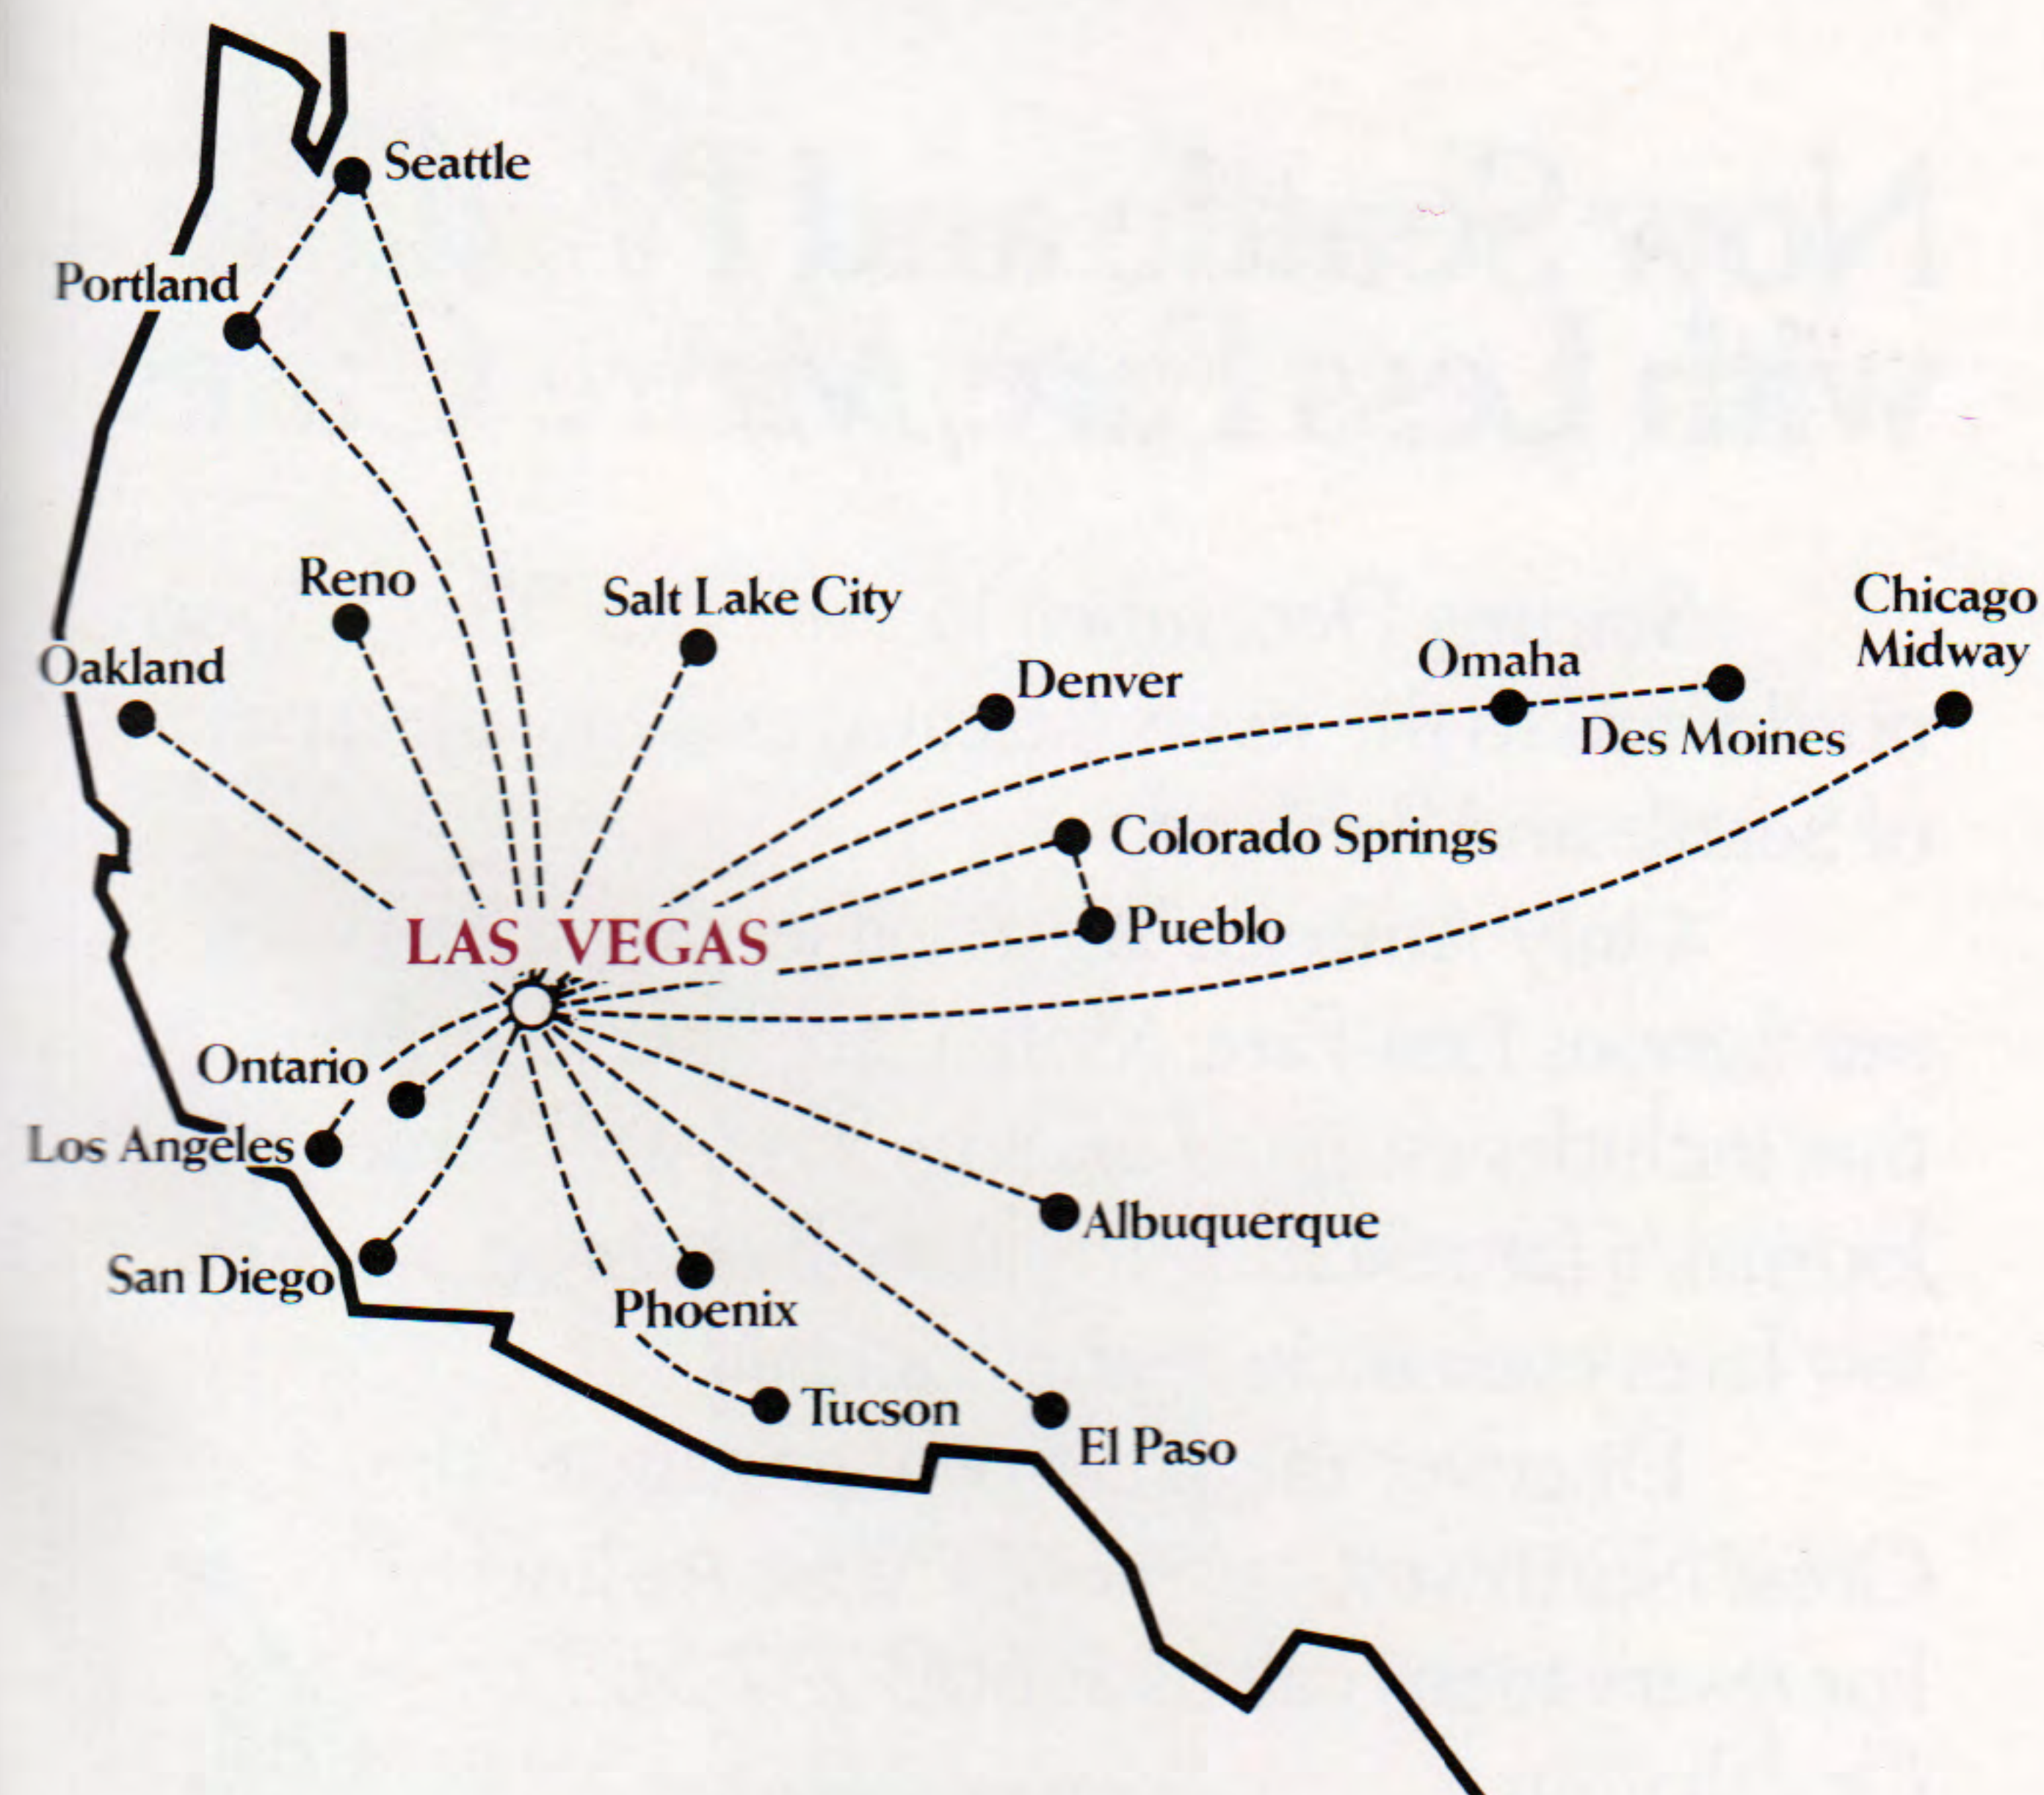

Less Fare, More Care.™
America West Airlines®