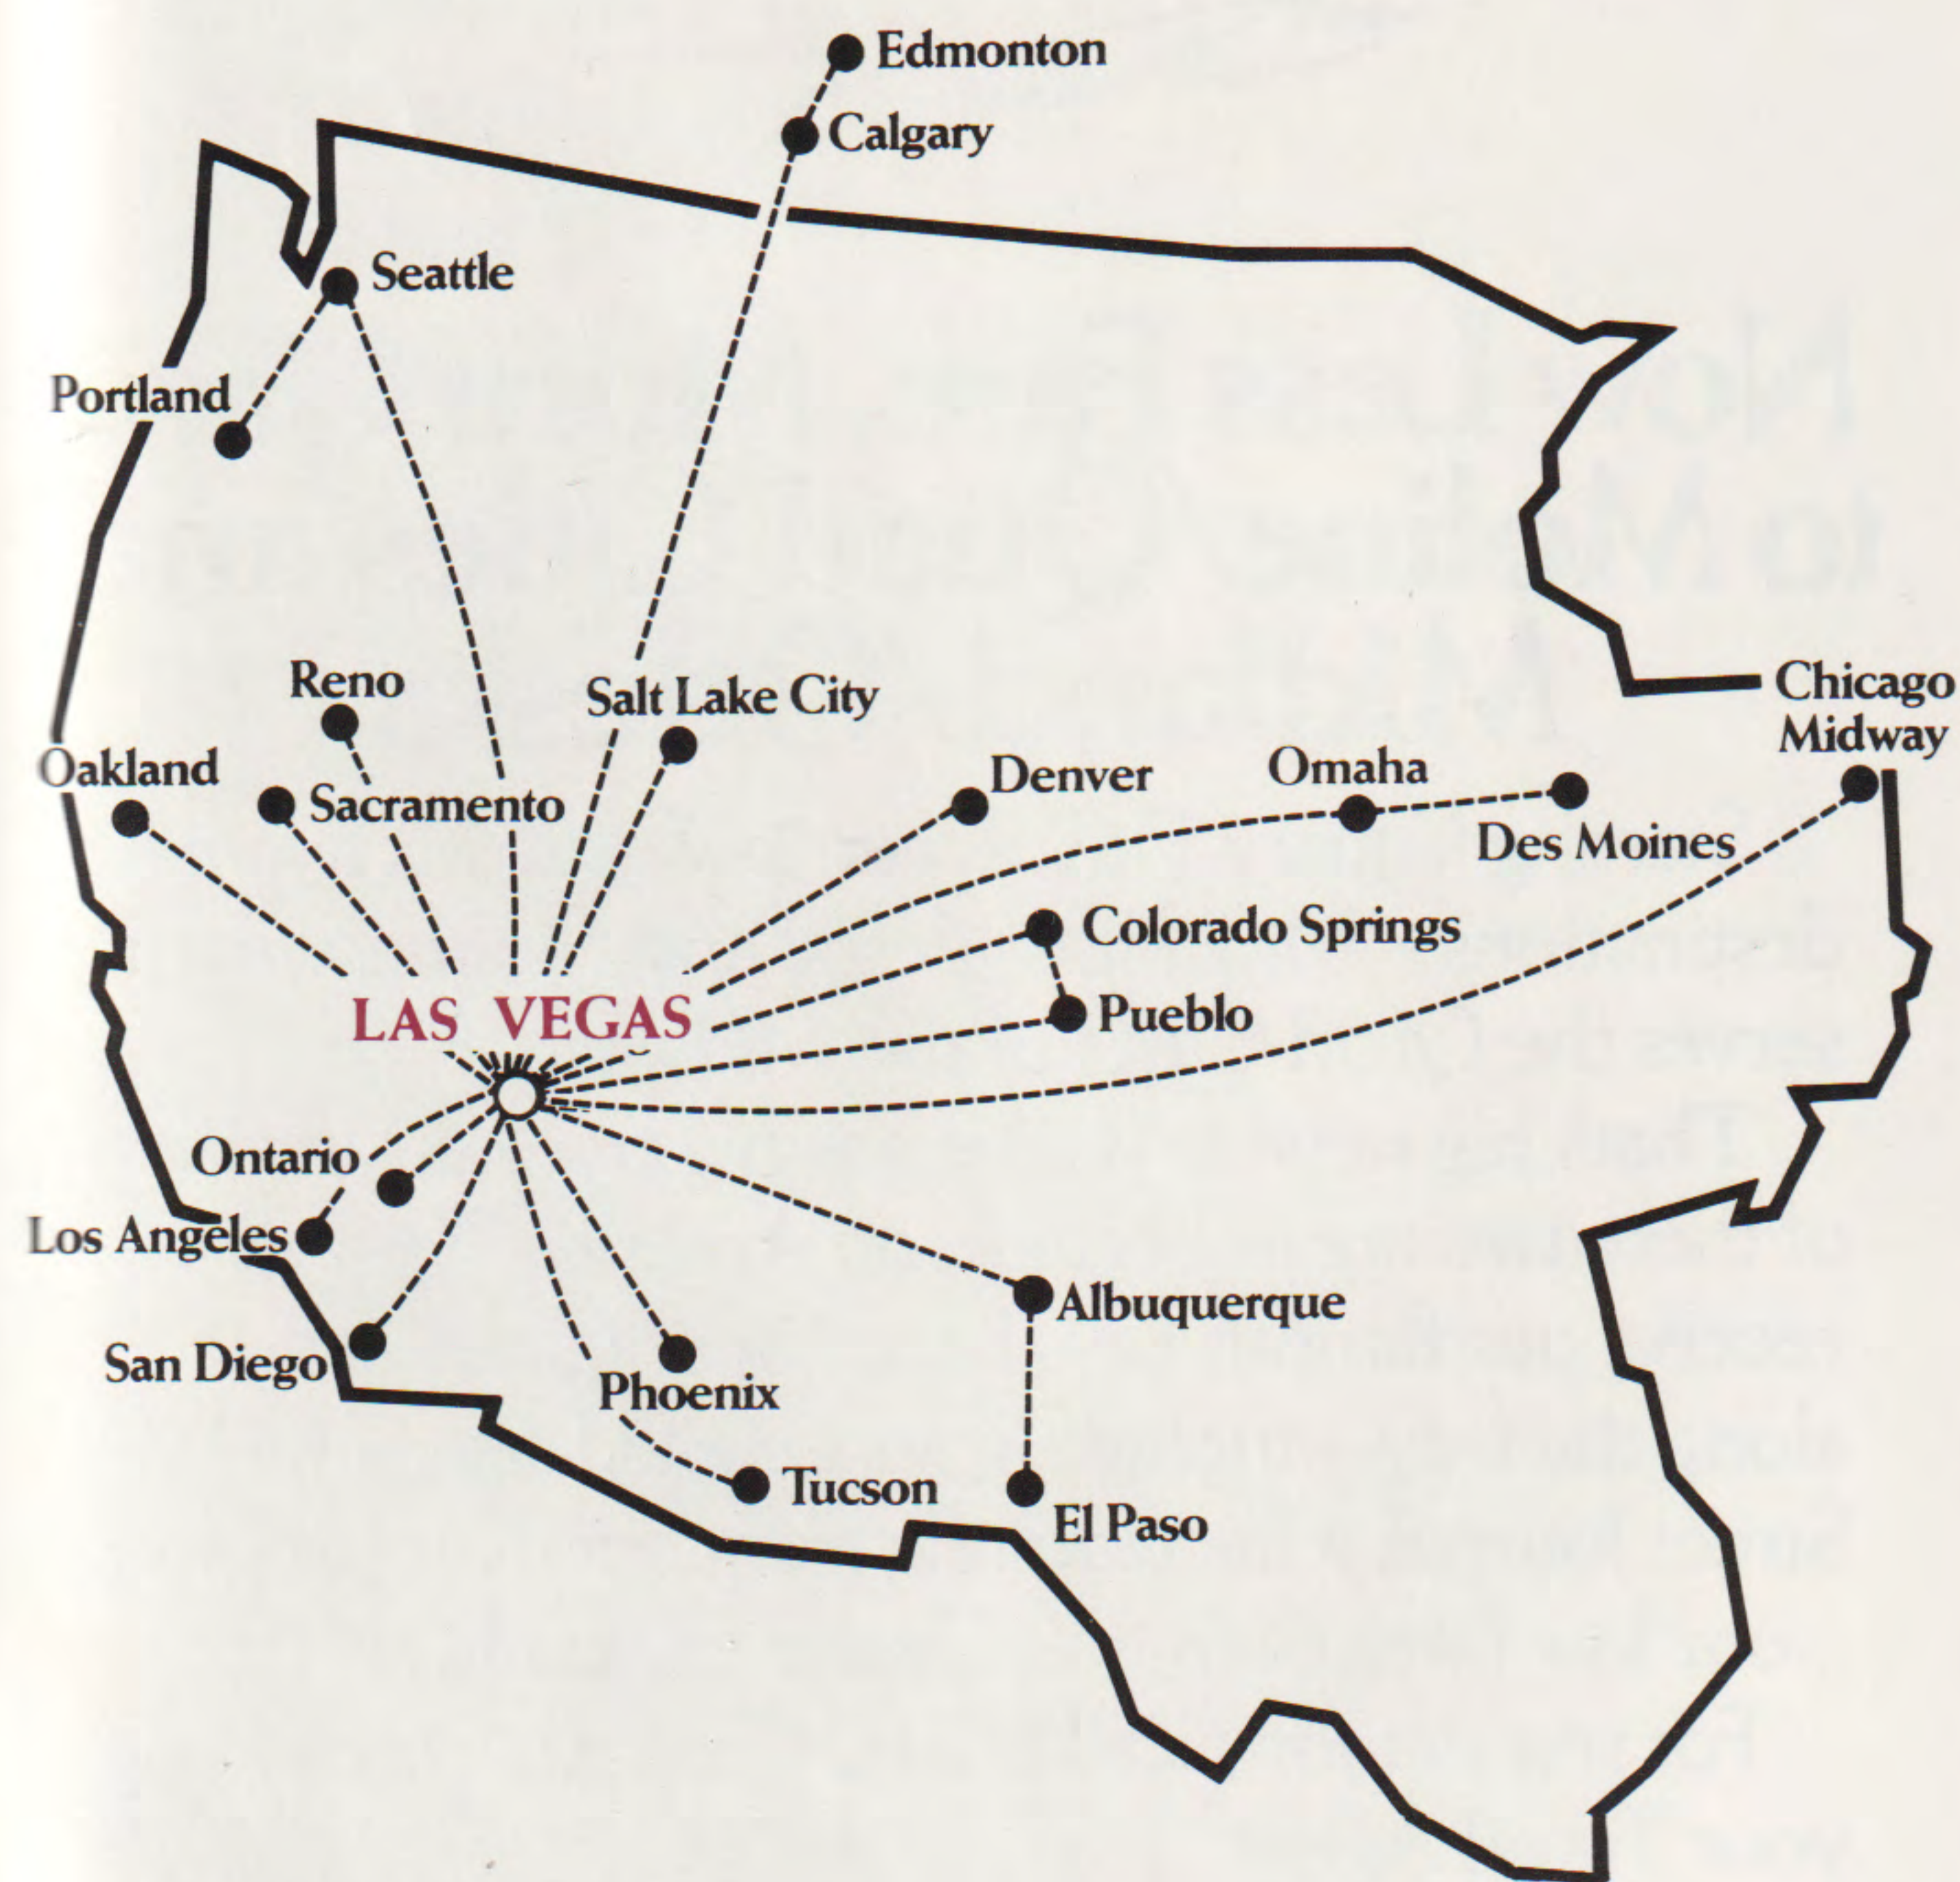

ILLINOIS:

Chicago Midway . . . . . (312) 372-2402
Moline . . . . . (309) 797-1999

IOWA:

Cedar Rapids . . . . . (319) 362-1588
Des Moines . . . . . (515) 284-0737
Sioux City . . . . . (712) 233-2234

KANSAS:

Wichita . . . . . (316) 269-0737

MISSOURI:

Springfield . . . . . (417) 831-1106

NEBRASKA:

Lincoln . . . . . (402) 476-0307
Omaha . . . . . (402) 341-1230

NEVADA:

Las Vegas . . . . . (702) 736-1737
Reno . . . . . (702) 348-2777

NEW MEXICO:

Albuquerque . . . . . (505) 247-0737

OREGON:

Portland . . . . . (503) 228-0737

TEXAS:

Austin . . . . . (512) 477-4856
El Paso . . . . . (915) 532-0955
Midland/Odessa . . . . . (915) 563-0737

UTAH:

Salt Lake City . . . . . (801) 328-0121

WASHINGTON:

Seattle . . . . . (206) 763-0737

ALL OTHER LOCATIONS (800) 247-5692
AIR CARGO AND SMALL PACKAGE SERVICE:

INSIDE CALIFORNIA (800) 231-5461
OUTSIDE CALIFORNIA (800) 228-7862

Catch Our Nonstop Nite Flite™ To Las Vegas. Now From 21 Lucky Cities.

America West's nonstop Nite Flite lets you pick-up-and-go for surprisingly little.

In fact, our Nite Flite fares are so low, you'll feel like a winner the minute you step on board. And our More Care service includes an assigned seat...even champagne.

The next time you get the urge to try your luck in Las Vegas, you're in luck. Just catch the Nite Flite on America West. For reservations call 800-247-5692. Or call your Travel Agent.

Less Fare, More Care.™

America West Airlines®