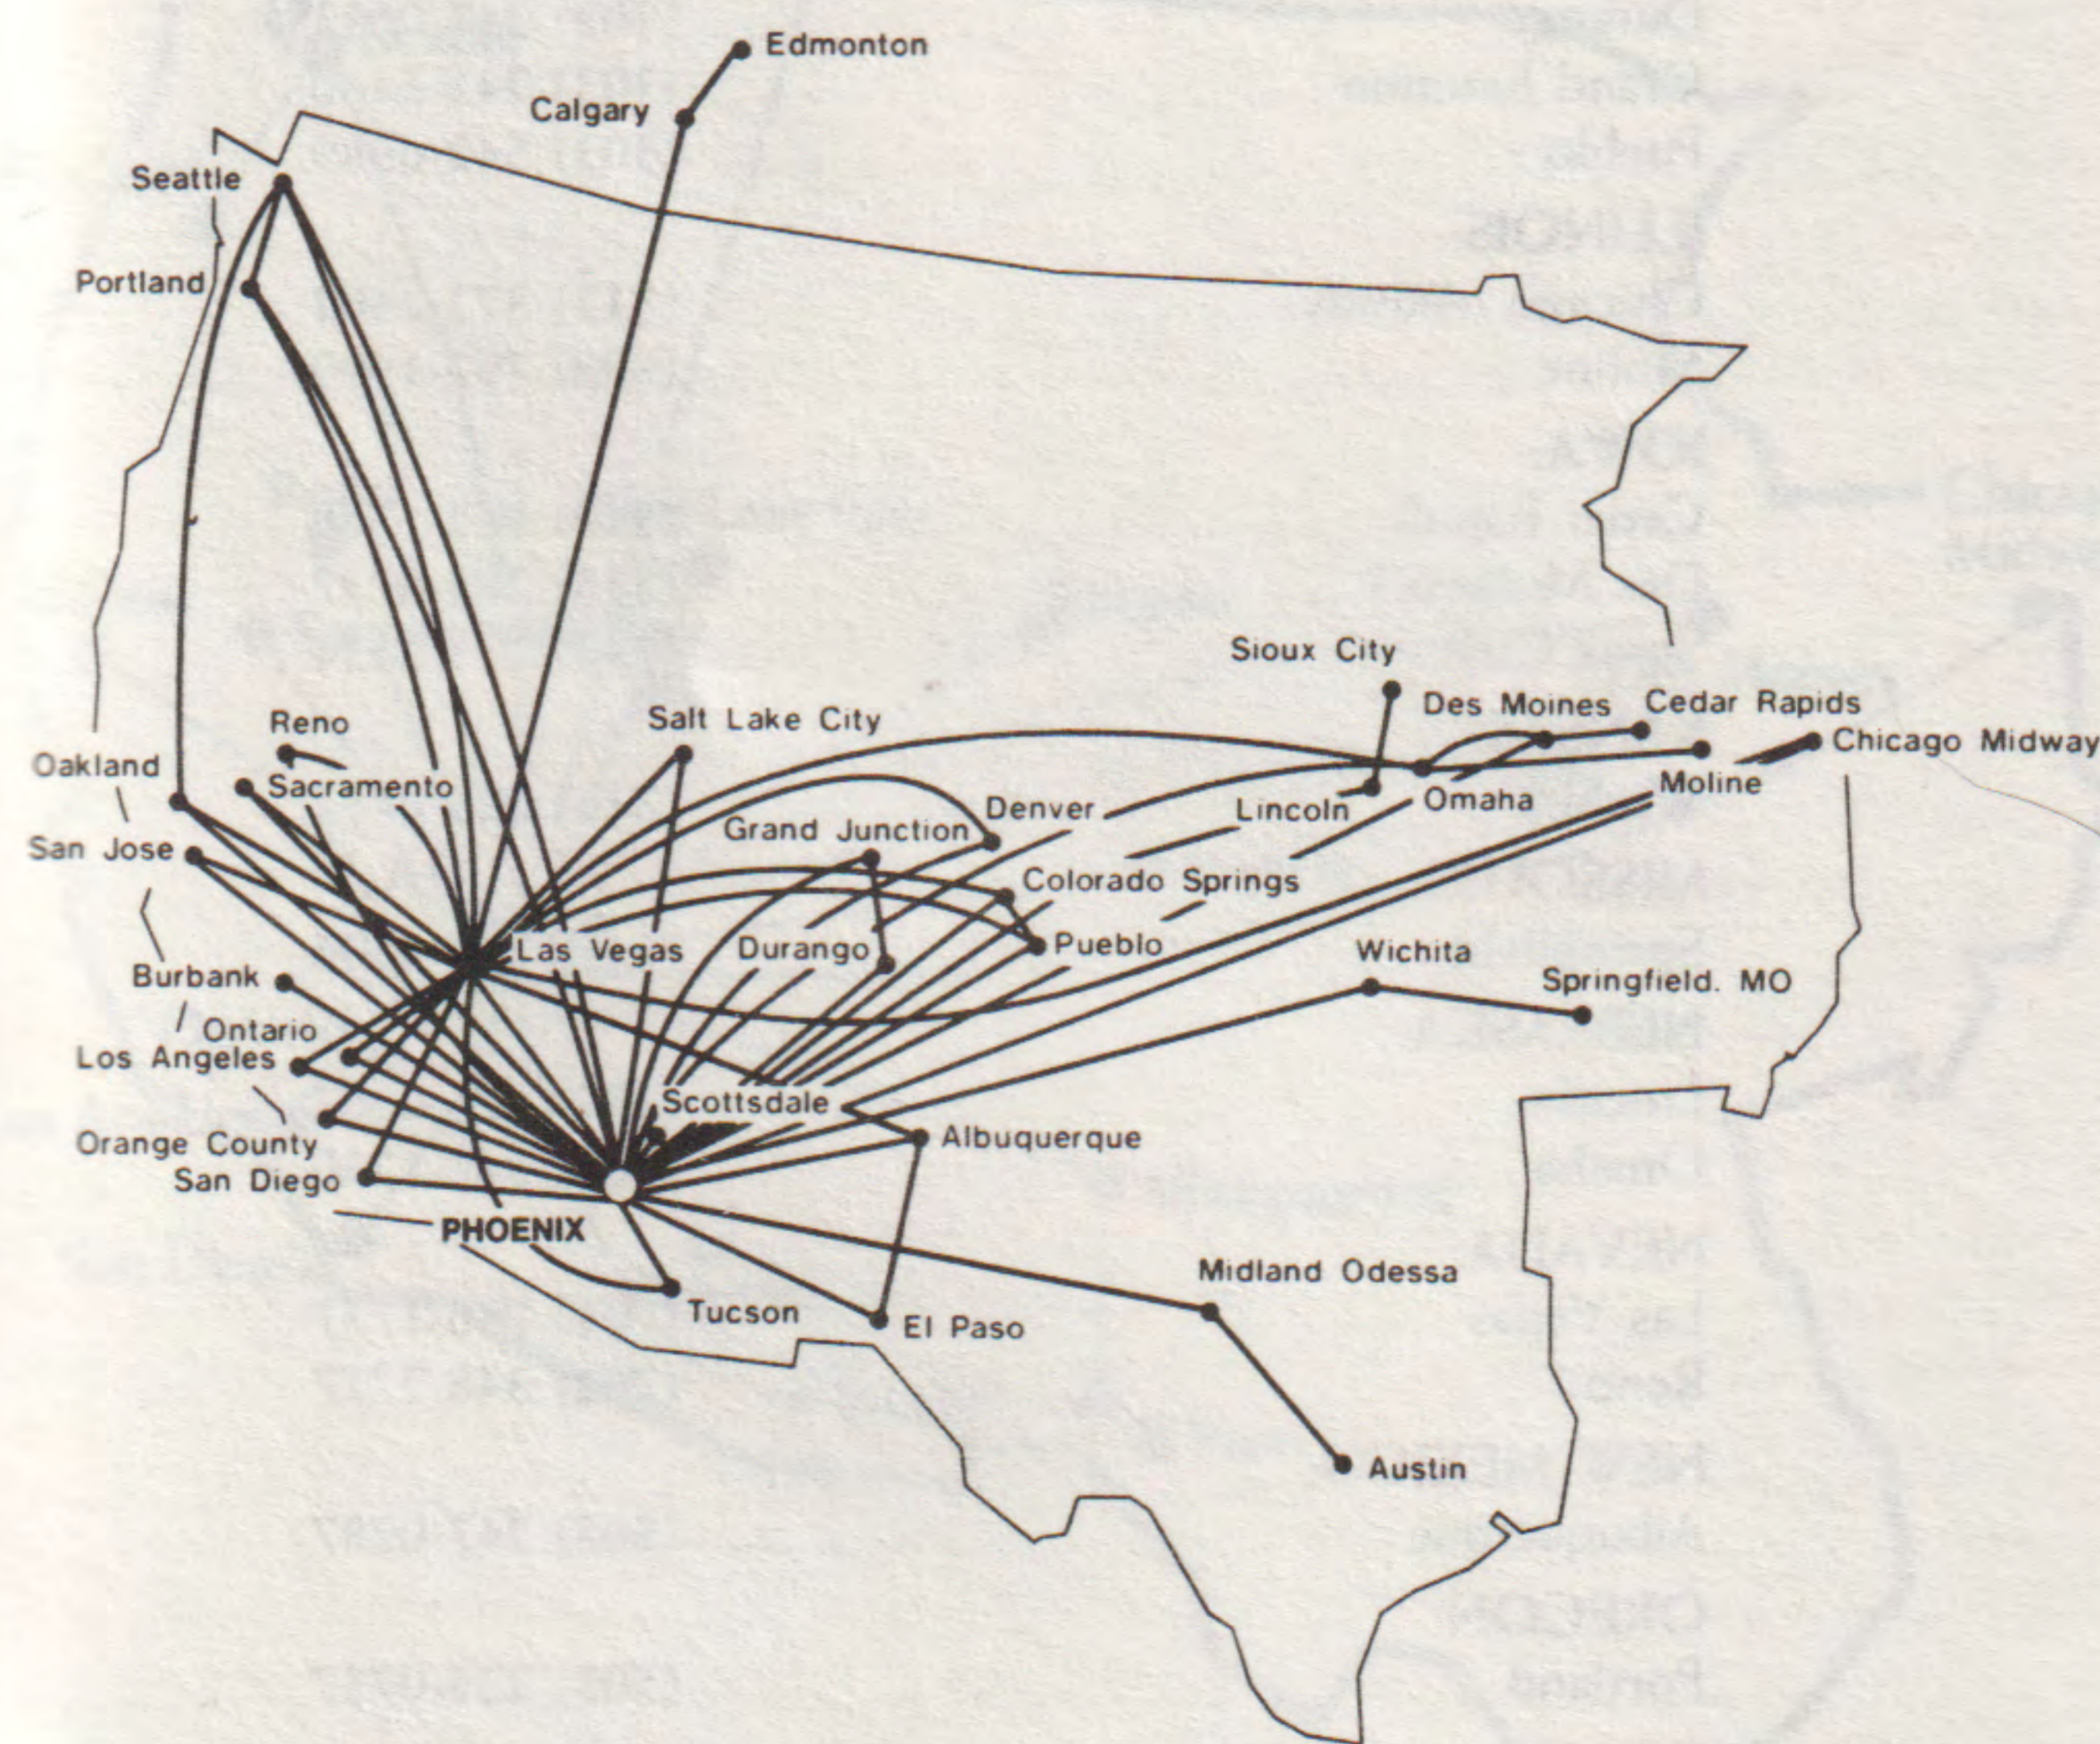

SPECIAL FARE NOTICE

Travel restrictions and refund service charges apply on advance purchase and excursion fares. Please call reservations or your travel agent.

STOPOVERS:

Unless otherwise indicated, passengers traveling via America West will be permitted free stopovers at an America West intermediate city in the Continental U.S., provided the intermediate city is reflected on the applicable fare routing.

Reservations must be made and tickets purchased, reflecting the stopover in the passengers' itinerary. Please contact America West's reservation center or your travel agent for further details.

America West Airlines
222 South Mill Avenue, Tempe, Arizona 85281

Low Fare America West Airlines

Because every employee owns a part of it,
there's a total commitment to you.

Welcome aboard our airline, where the first thing we think you'll notice is noticeably better service. There's a reason for that. At America West Airlines, the pilots, the cabin crew, everyone whose business it is to serve you . . . actually owns a part of the business. We're stockholders. And the only way to make our investment grow is to make you grow fond of flying with us. That's why you'll find an assigned seat, enough leg room to stretch your legs, food and beverages arriving with a little more care . . . and you arriving a lot more refreshed!

America West Routes

Less Fare, More Care.™

America West Airlines®