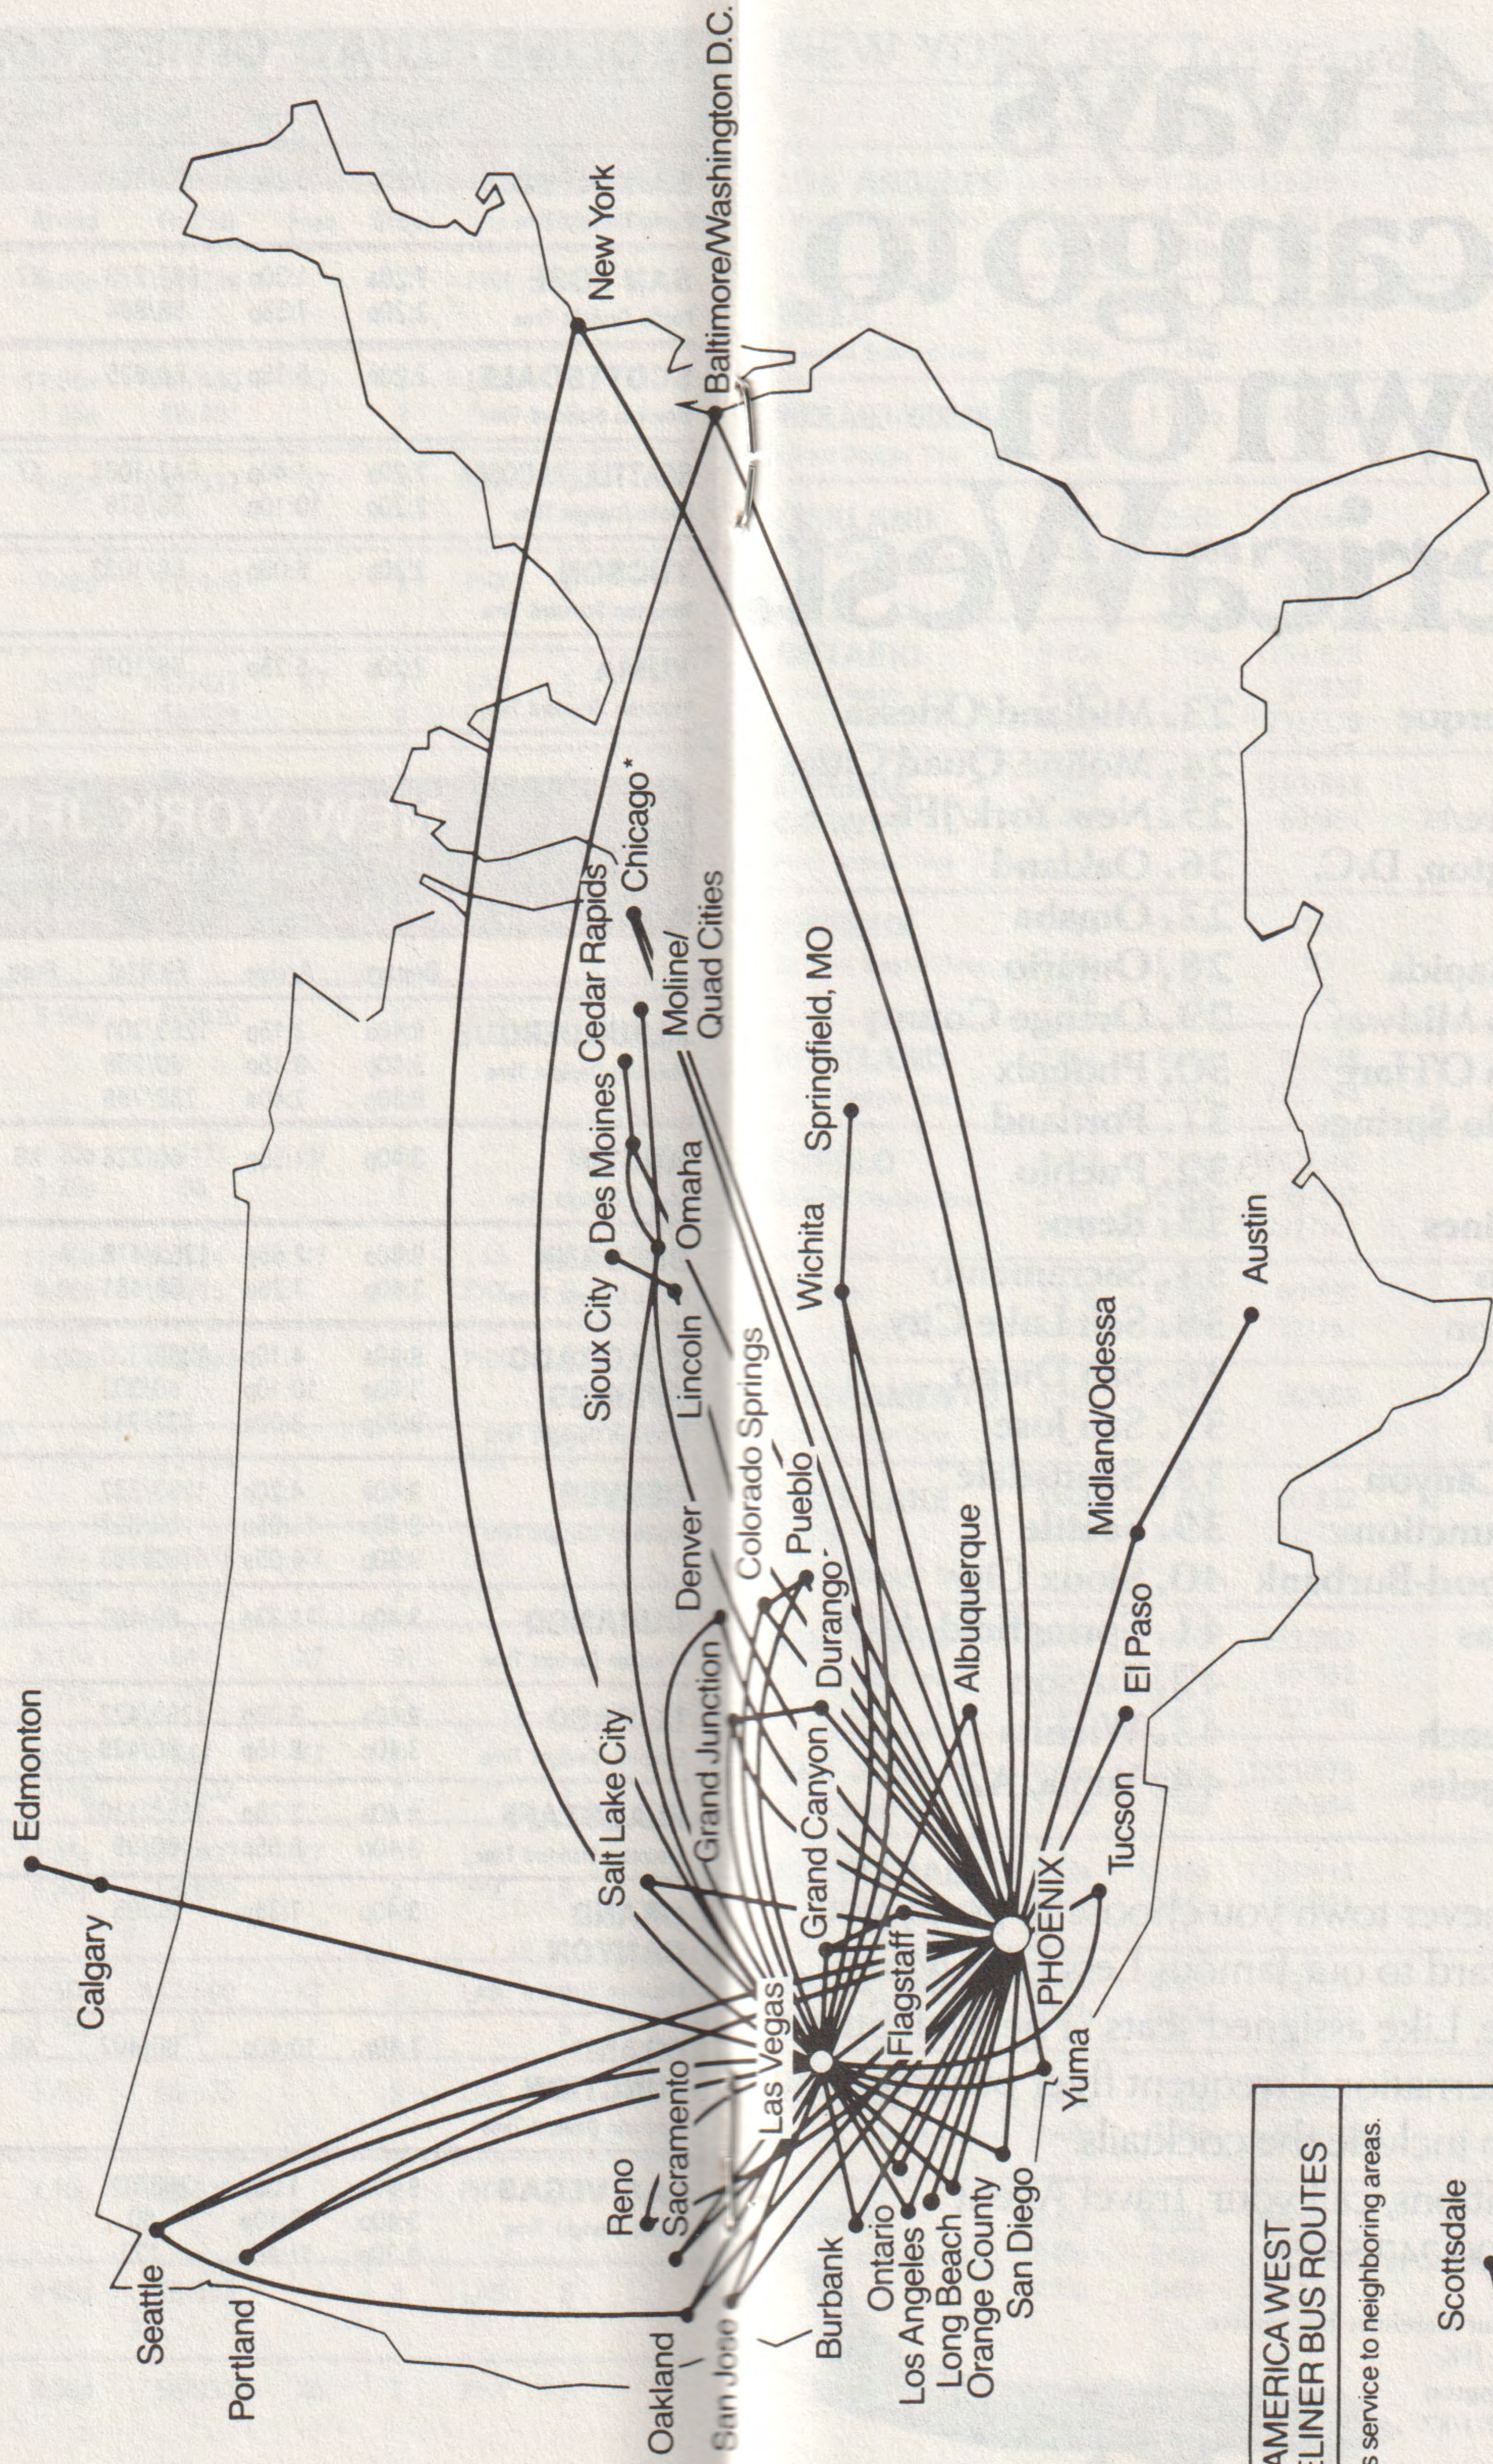

America West Routes

**AMERICA WEST
CARELINER BUS ROUTES**

Airport bus service to neighboring areas.

PHOENIX
Sky Harbor Airport

Scottsdale

Mesa

Schedule effective July 1.

America West serves New York's JFK and Baltimore/Washington International Airports.

*Service to both Chicago's O'Hare and Midway Airports.