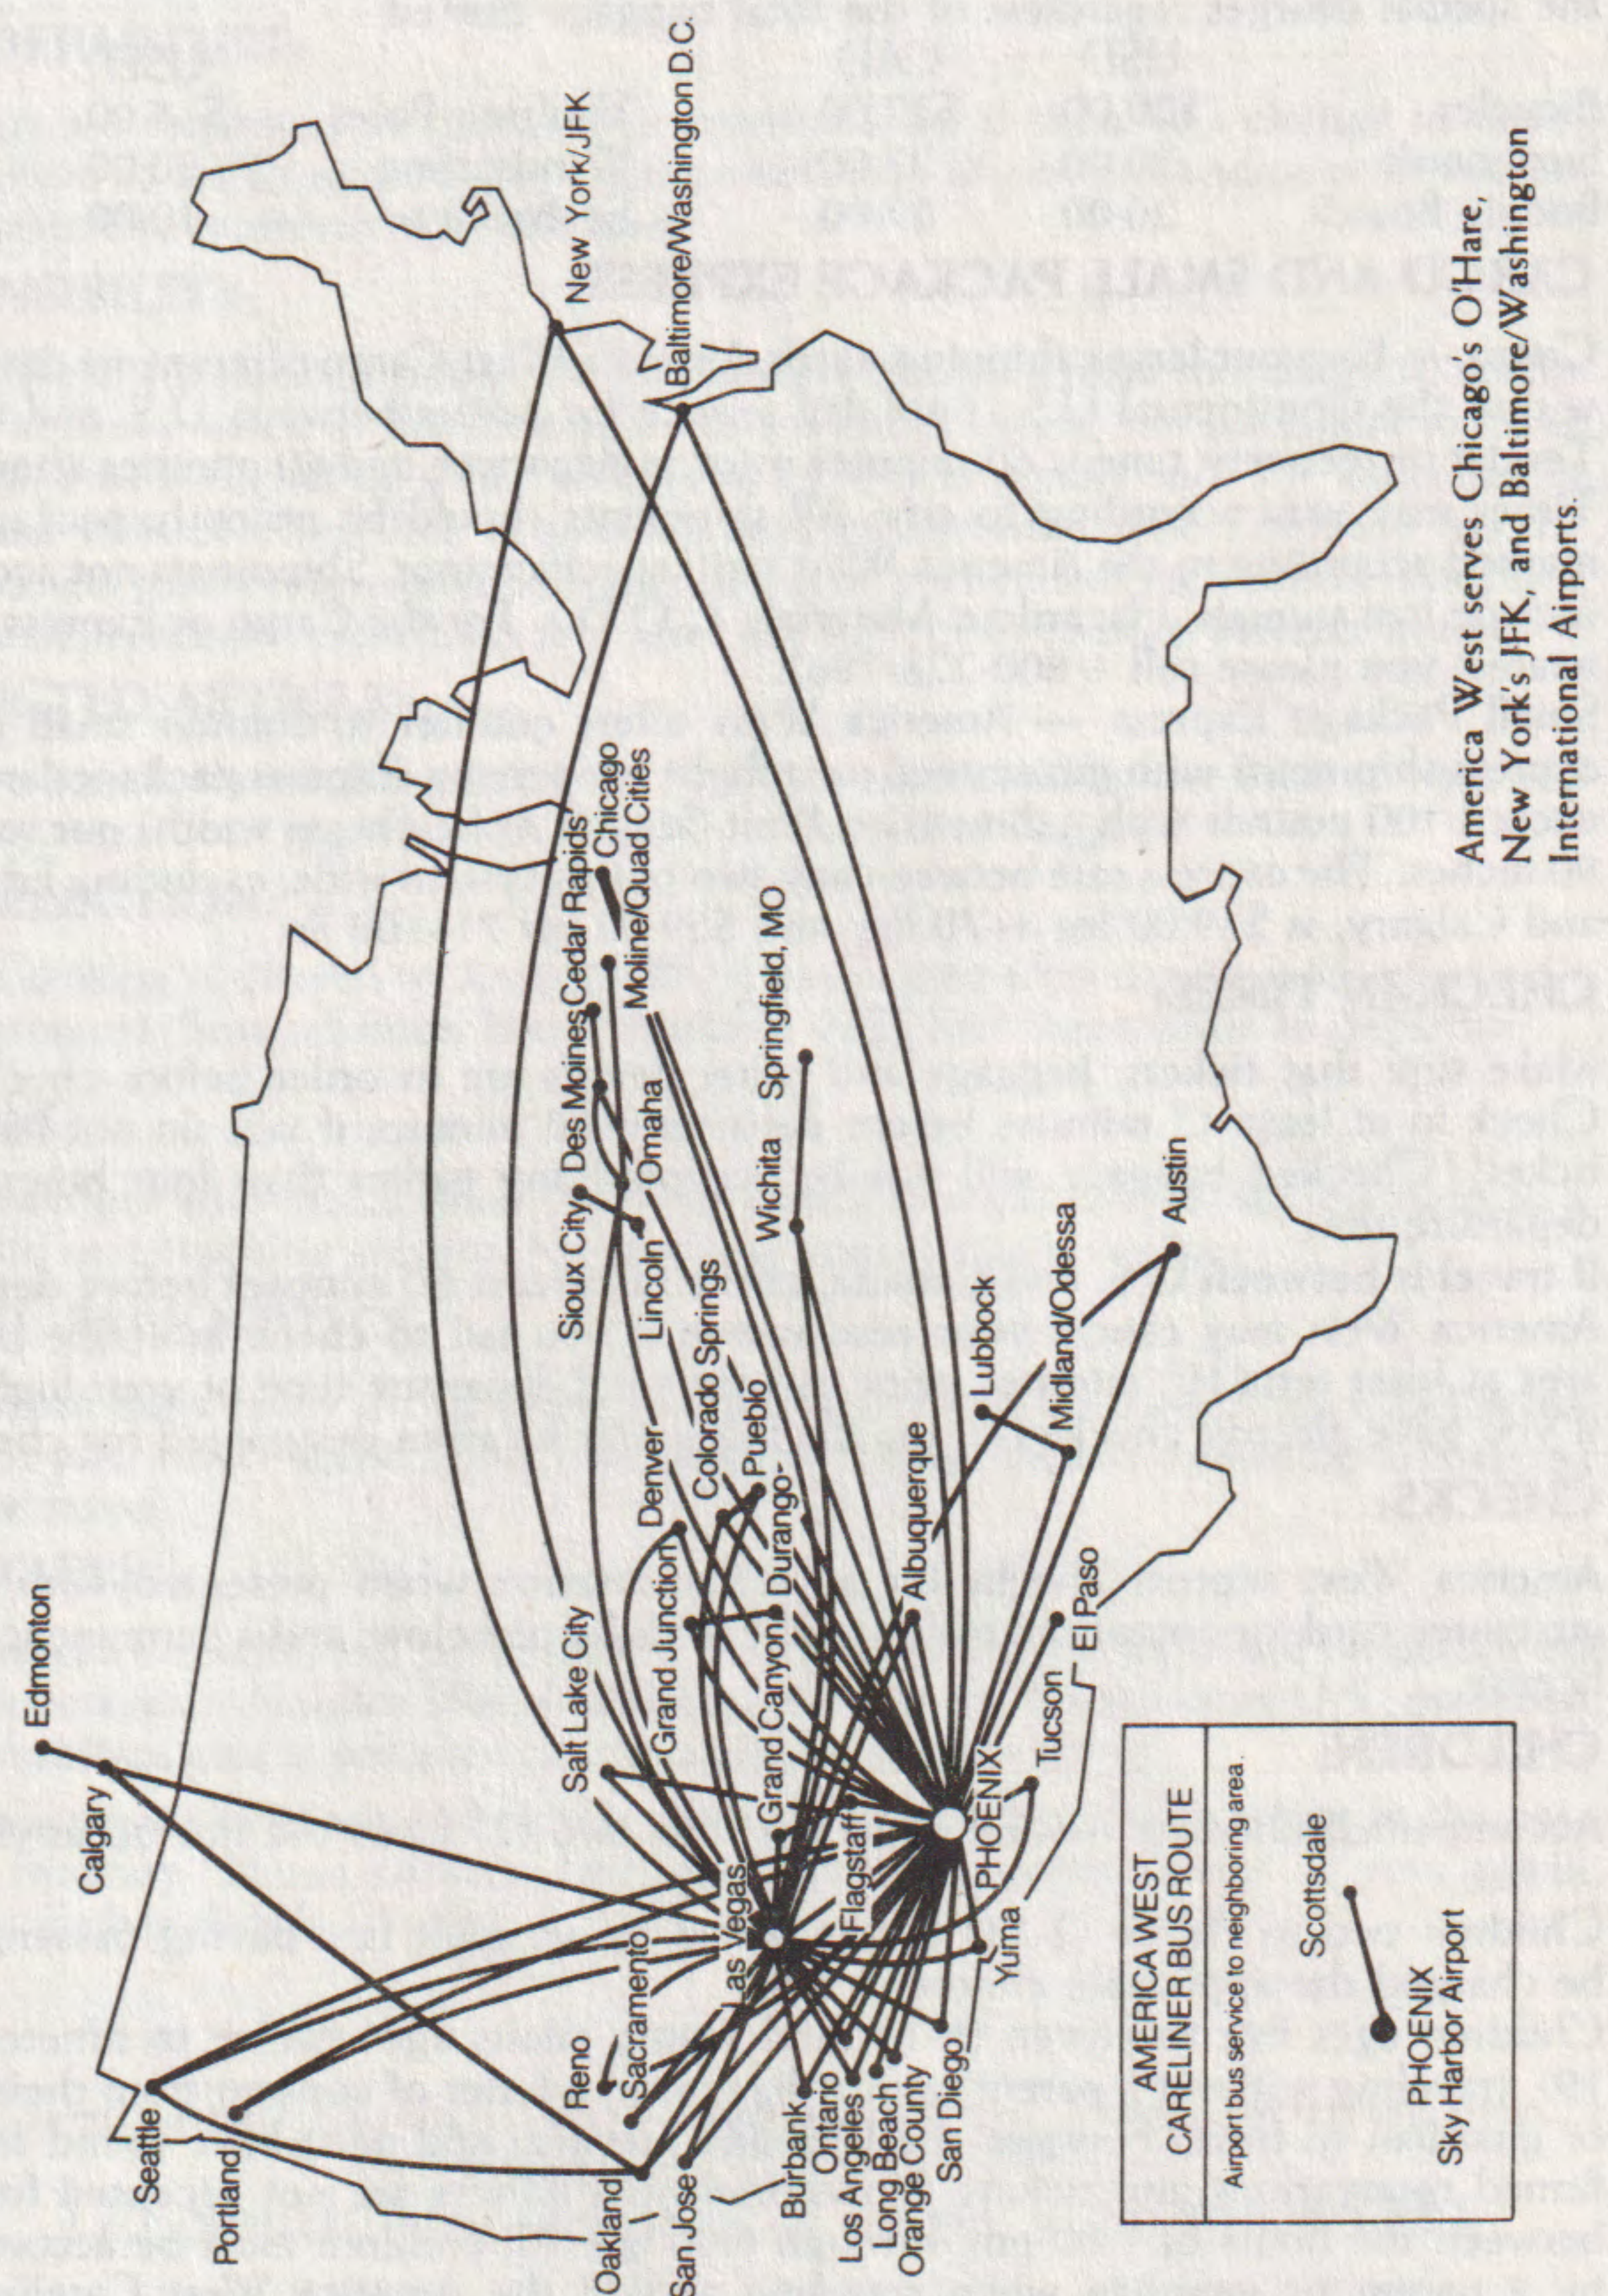

Continued on Next Page

Yuma to: (Cont'd)

Depart	Arrive	Flt#(s)	Frq.	Stops	Via
Salt Lake City MST					
9:00a	11:35a	1063/802		1	PHX S
12:00n	3:20p	1065/804		1	PHX
6:00p	10:10p	1069/808		1	PHX
9:30p	1:40a	370/780	X6	1	LAS
San Diego PST					
6:00a	7:25a	1061/850		1	PHX
9:00a	10:25a	1063/854		1	PHX
12:00n	1:25p	1065/858		1	PHX
3:00p	4:25p	1067/862		1	PHX
6:00p	7:30p	1069/866		1	PHX
San Francisco/OAK PST					
6:00a	9:00a	1061/840		1	PHX S
9:00a	11:50a	1063/572		1	PHX S
12:00n	2:50p	1065/460		1	PHX S
3:00p	6:30p	1067/576		1	PHX S
6:00p	8:05p	1069/578		1	PHX S
San Jose PST					
6:00a	8:45a	1061/870		1	PHX S
9:00a	12:25p	1063/876		1	PHX S
12:00n	2:45p	1065/878		1	PHX S
6:00p	9:45p	1069/884		1	PHX S
Scottsdale MST					
6:00a	8:00a	1061/903		1	PHX
9:00a	11:00a	1063/915		1	PHX
12:00n	2:00p	1065/927		1	PHX
3:00p	5:00p	1067/939		1	PHX
6:00p	8:00p	1069/951		1	PHX

Yuma to: (Cont'd)

Depart	Arrive	Flt#(s)	Frq.	Stops	Via
Seattle/Tacoma PST					
6:00a	11:20a	1061/840		2	PHX S
9:00a	1:50p	1063/841		2	PHX S
12:00n	4:30p	1065/844		1	PHX S
6:00p	9:40p	1069/848		1	PHX S
9:30p	2:50a	370/752	X6	2	LAS
Sioux City CST					
12:00n	5:10p	1065/506		1	PHX S
Springfield, MO CST					
9:00a	3:50p	1063/894		2	PHX S
9:30p	5:05a	370/389	X6	2	LAS S
Tucson MST					
6:00a	8:35a	1061/430		1	PHX
9:00a	11:35a	1063/1		1	PHX
12:00n	2:35p	1065/438		1	PHX
3:00p	5:35p	1067/442		1	PHX
6:00p	8:35p	1069/446		1	PHX
Washington, D.C. BWI EST					
9:30p	6:30a	370/724	X6	1	LAS S
Wichita CST					
9:00a	2:40p	1063/894		1	PHX S
9:30p	3:55a	370/389	X6	1	LAS S

America West Routes

America West serves Chicago's O'Hare, New York's JFK, and Baltimore/Washington International Airports.

Flights Operate Daily Unless Otherwise Noted.
Schedules Subject To Change.
Consult America West Reservations For Confirmation.