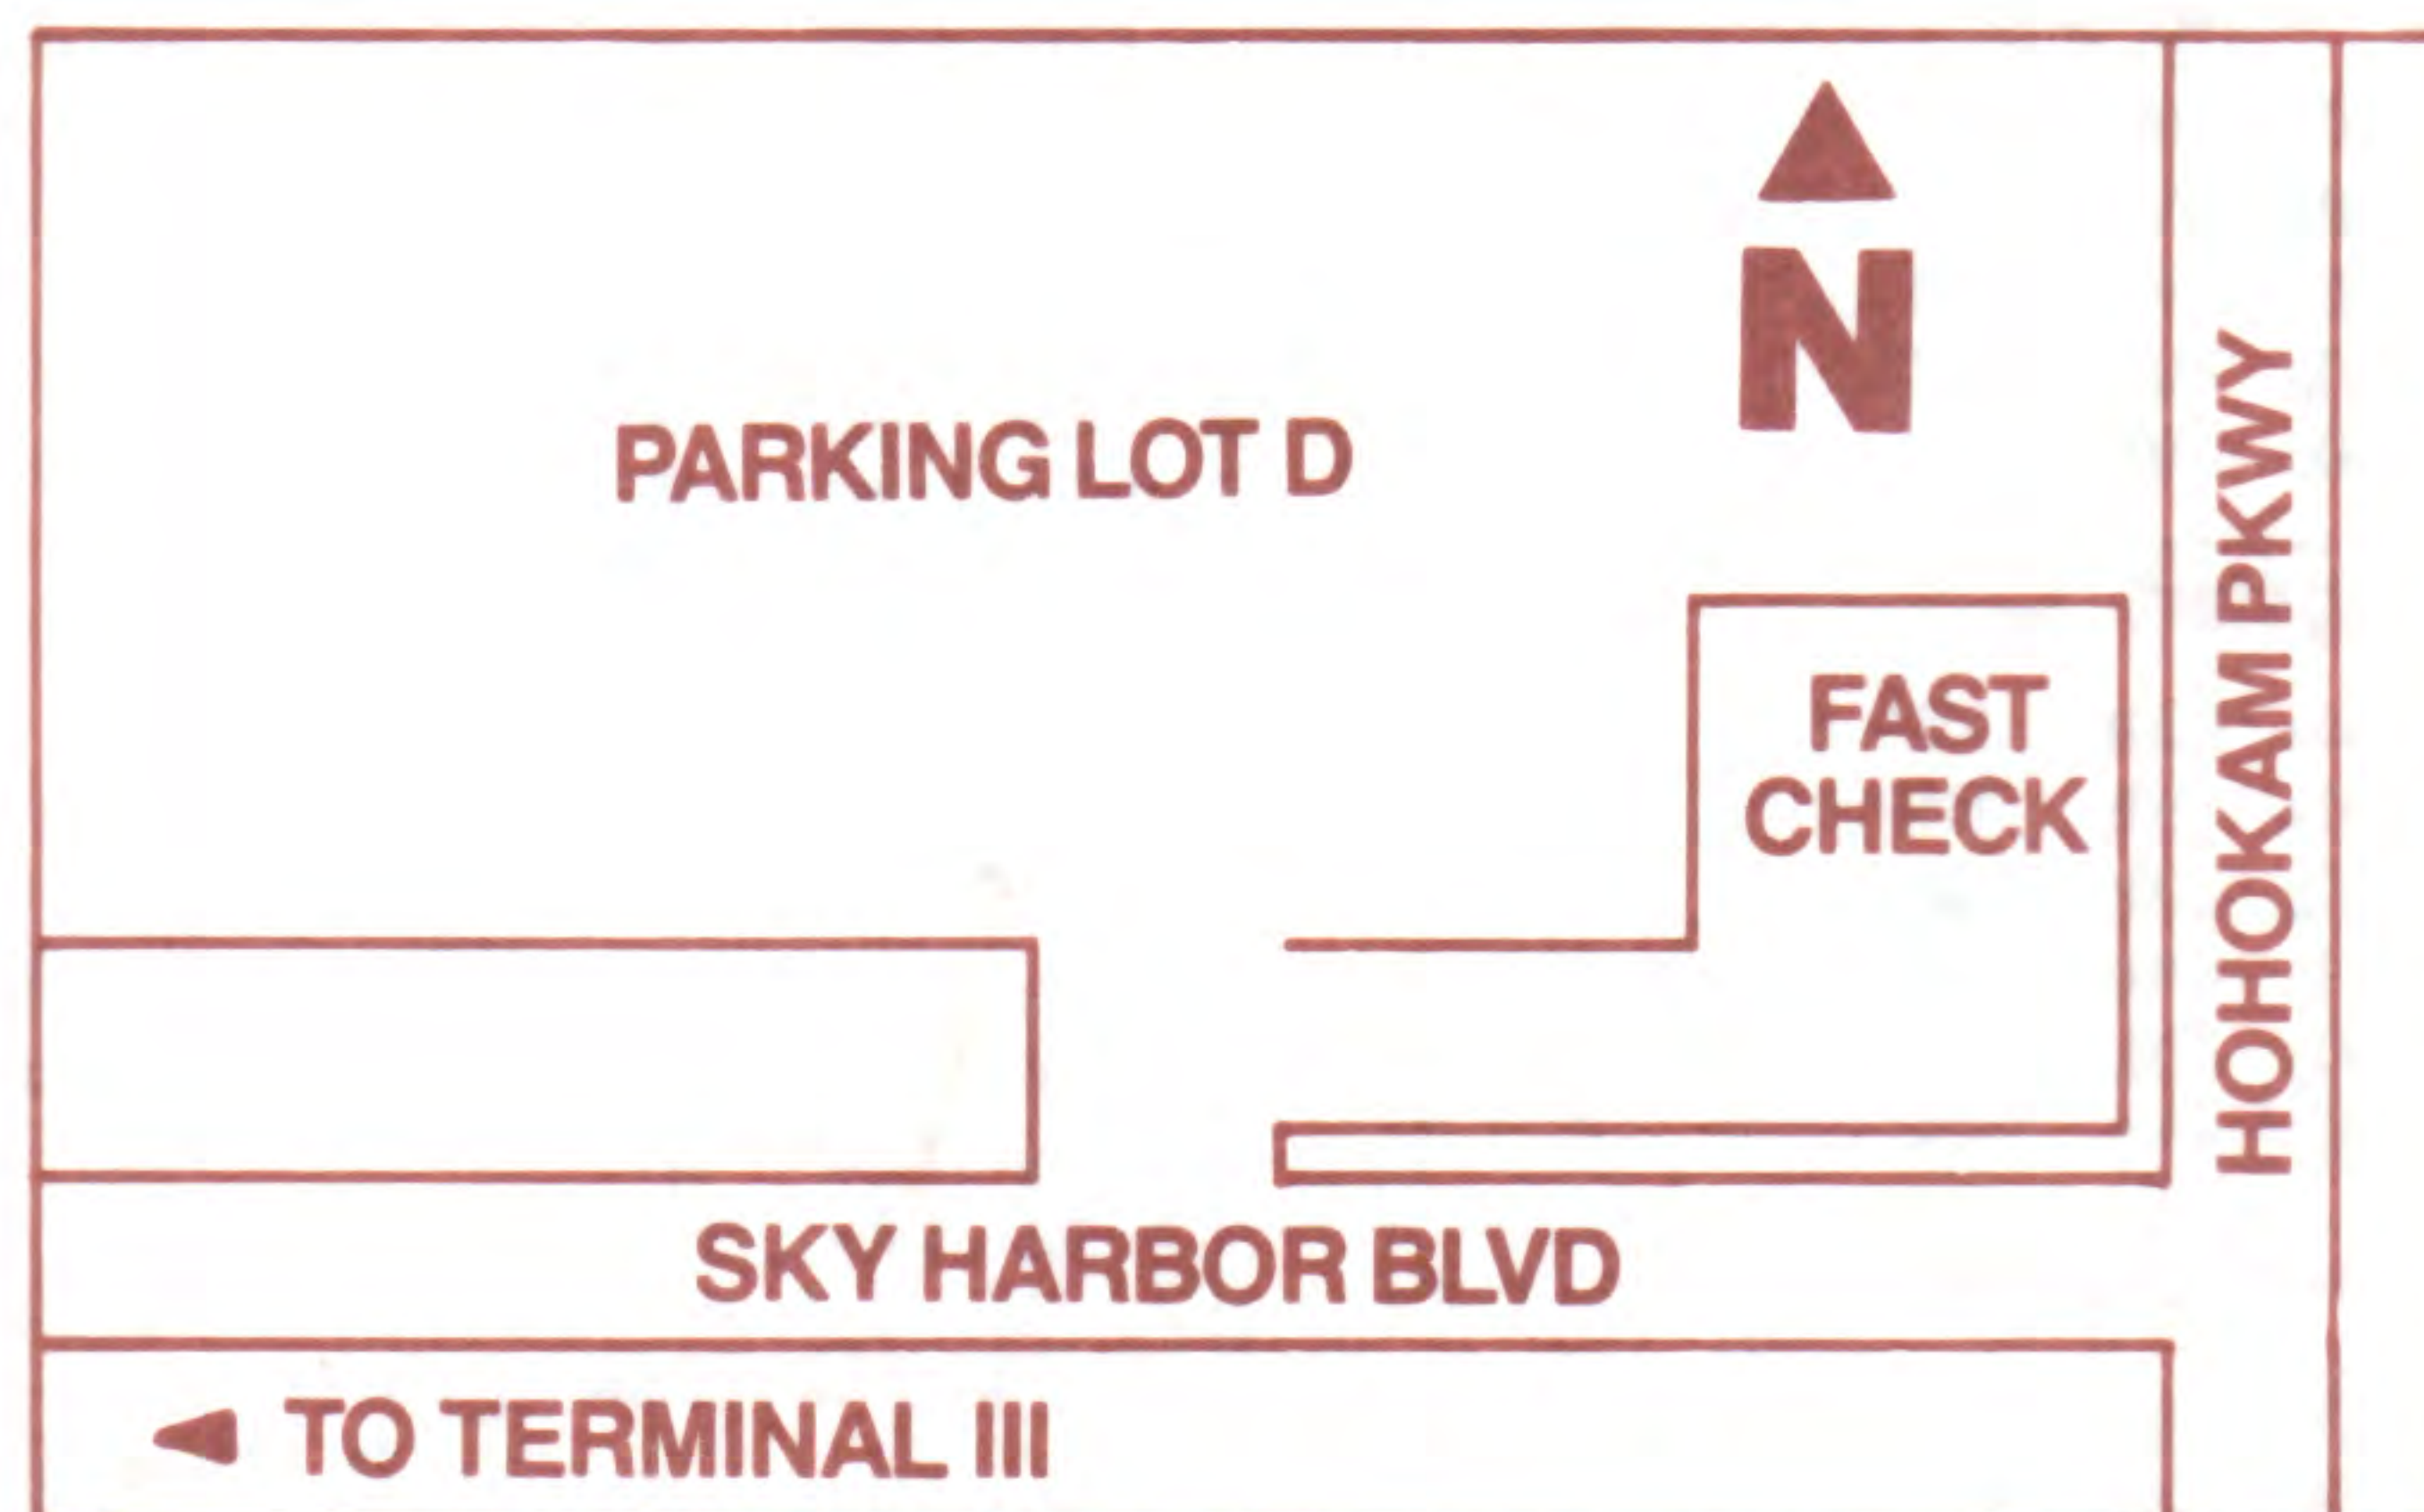

Depart	Arrive	Flt#(s)	Frq.	Stops	Via
Austin CST					
12:10p	3:10p	220		0	S
7:30p	10:30p	228		0	S
11:55p	6:30a	701/322		2	LAS

Depart	Arrive	Flt#(s)	Frq.	Stops	Via
Baltimore BWI EST					
9:50a	4:20p	240		0	B
12:10p	10:10p	525/293		2	LAS D
12:50p	6:50p	292	X6	0	D
11:00p	8:30a	125/724		2	LAS S

Depart	Arrive	Flt#(s)	Frq.	Stops	Via
Burbank PST					
7:00a	7:10a	474	X7	0	
11:10a	11:20a	476		0	
3:25p	3:35p	478		0	
7:30p	7:40p	480		0	

Depart	Arrive	Flt#(s)	Frq.	Stops	Via
Calgary MST					
1:50p	6:30p	460		1	S
8:30p	2:20a	553/346		1	LAS S
10:10p	2:20a	346		1	S

Depart	Arrive	Flt#(s)	Frq.	Stops	Via
Cedar Rapids/Iowa City CST					
8:40a	1:10p	250		1	S
1:00p	5:25p	252		1	S
7:25p	11:55p	256		1	S

Continued

Flights Operate Daily Unless Otherwise Noted.
Schedules Subject To Change.
Consult America West Reservations For Confirmation.

America West **FAST CHECK**

FAST CHECK

A full service drive-thru check in.

America West Airlines has a great new service to make flying even more convenient than ever. Fast Check, our new full service drive-thru check in.

All from the convenience of your car:

- Buy your ticket
- Get a seat assignment
- Check your bags
- You choose parking:
  - —reduced rates at Parking Lot D
  - —covered parking at Terminal III

Fast Check operates from 6:00 a.m. to 9:00 p.m. daily. Parking Lot D is located adjacent to Terminal III on Sky Harbor Boulevard.

Try it next time you fly. You will find it's a great new addition to our More Care service.

America West