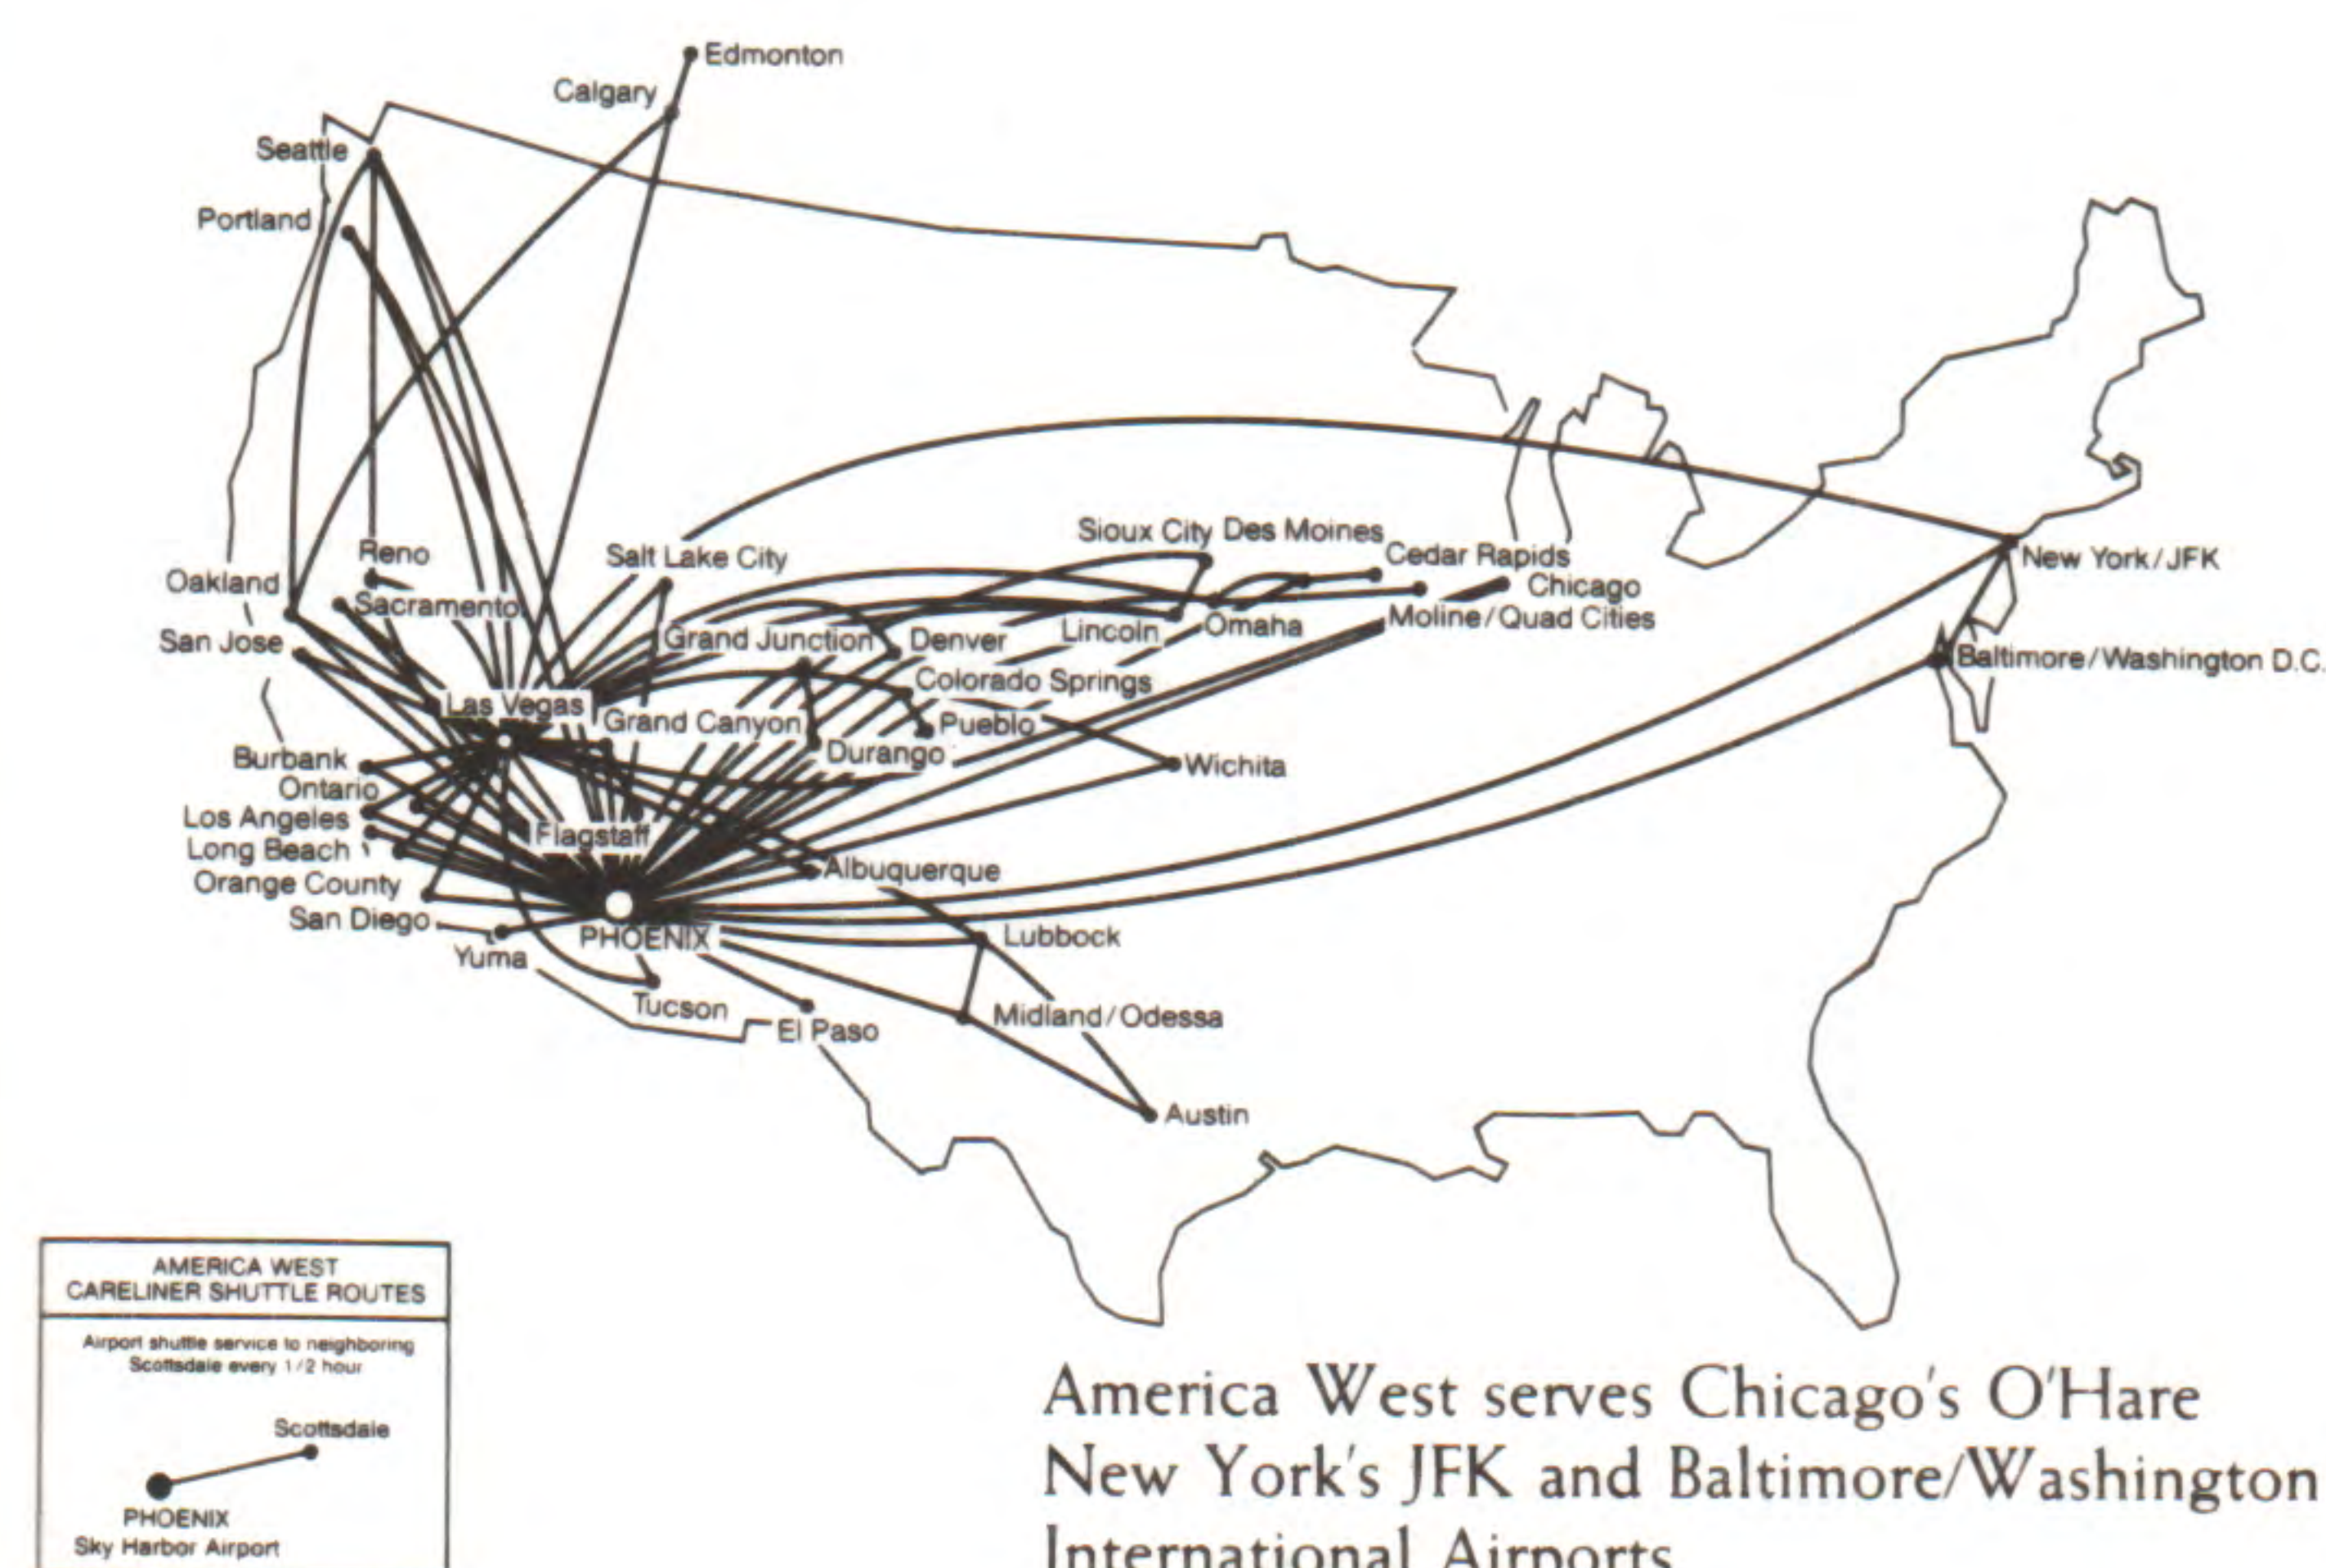

Depart	Arrive	Flt#(s)	Frq.	Stops	Via
San Francisco/OAK PST					
9:50a	12:10p	1063/572	1		PHX S
12:20p	2:40p	1065/460	1		PHX S
2:50p	6:50p	1067/576	1		PHX S
5:20p	8:30p	1069/578	1		PHX S
10:30p	2:20a	370/757	1		LAS

Depart	Arrive	Flt#(s)	Frq.	Stops	Via
San Jose PST					
9:50a	11:50a	1063/1	1		PHX S
12:20p	3:15p	1065/878	1		PHX S
2:50p	6:30p	1067/880	1		PHX S
7:50p	10:00p	1071/884	X6	1	PHX S

Depart	Arrive	Flt#(s)	Frq.	Stops	Via
Scottsdale MST					
7:20a	9:00a	1061/907	1		PHX
9:50a	11:30a	1063/917	1		PHX
12:20p	2:00p	1065/927	1		PHX
2:50p	4:30p	1067/937	1		PHX
5:20p	7:00p	1069/947	1		PHX
7:50p	9:30p	1071/957	1		PHX

Depart	Arrive	Flt#(s)	Frq.	Stops	Via
Seattle/Tacoma PST					
7:20a	1:20p	1061/841	2		PHX S
12:20p	4:25p	1065/844	1		PHX S
5:20p	9:25p	1069/848	1		PHX S
10:30p	3:20a	370/784	1		LAS S

Yuma to: (Cont'd)

Depart	Arrive	Flt#(s)	Frq.	Stops	Via
Sioux City CST					
7:20a	2:30p	1061/500	2		PHX S
12:20p	5:55p	1065/506	1		PHX S
2:50p	11:25p	1067/505	3		PHX S

Depart	Arrive	Flt#(s)	Frq.	Stops	Via
Tucson MST					
7:20a	9:25a	1061/432	1		PHX
9:50a	12:45p	1063/436	1		PHX
12:20p	2:25p	1065/438	1		PHX
2:50p	5:45p	1067/442	1		PHX
5:20p	7:25p	1069/444	1		PHX
7:50p	10:00p	1071/457	1		PHX

Yuma to: (Cont'd)

Depart	Arrive	Flt#(s)	Frq.	Stops	Via
Washington, D.C. BWI EST					
7:20a	4:20p	1061/240	1		PHX B
9:50a	6:50p	1063/292	X6	1	PHX D
10:30p	8:30a	370/724	2		LAS S

Depart	Arrive	Flt#(s)	Frq.	Stops	Via
Wichita CST					
12:20p	5:40p	1065/894	1		PHX S
5:20p	10:30p	1069/896	1		PHX S
10:30p	4:50a	370/141	2		LAS

America West Routes

America West serves Chicago's O'Hare New York's JFK and Baltimore/Washington International Airports.