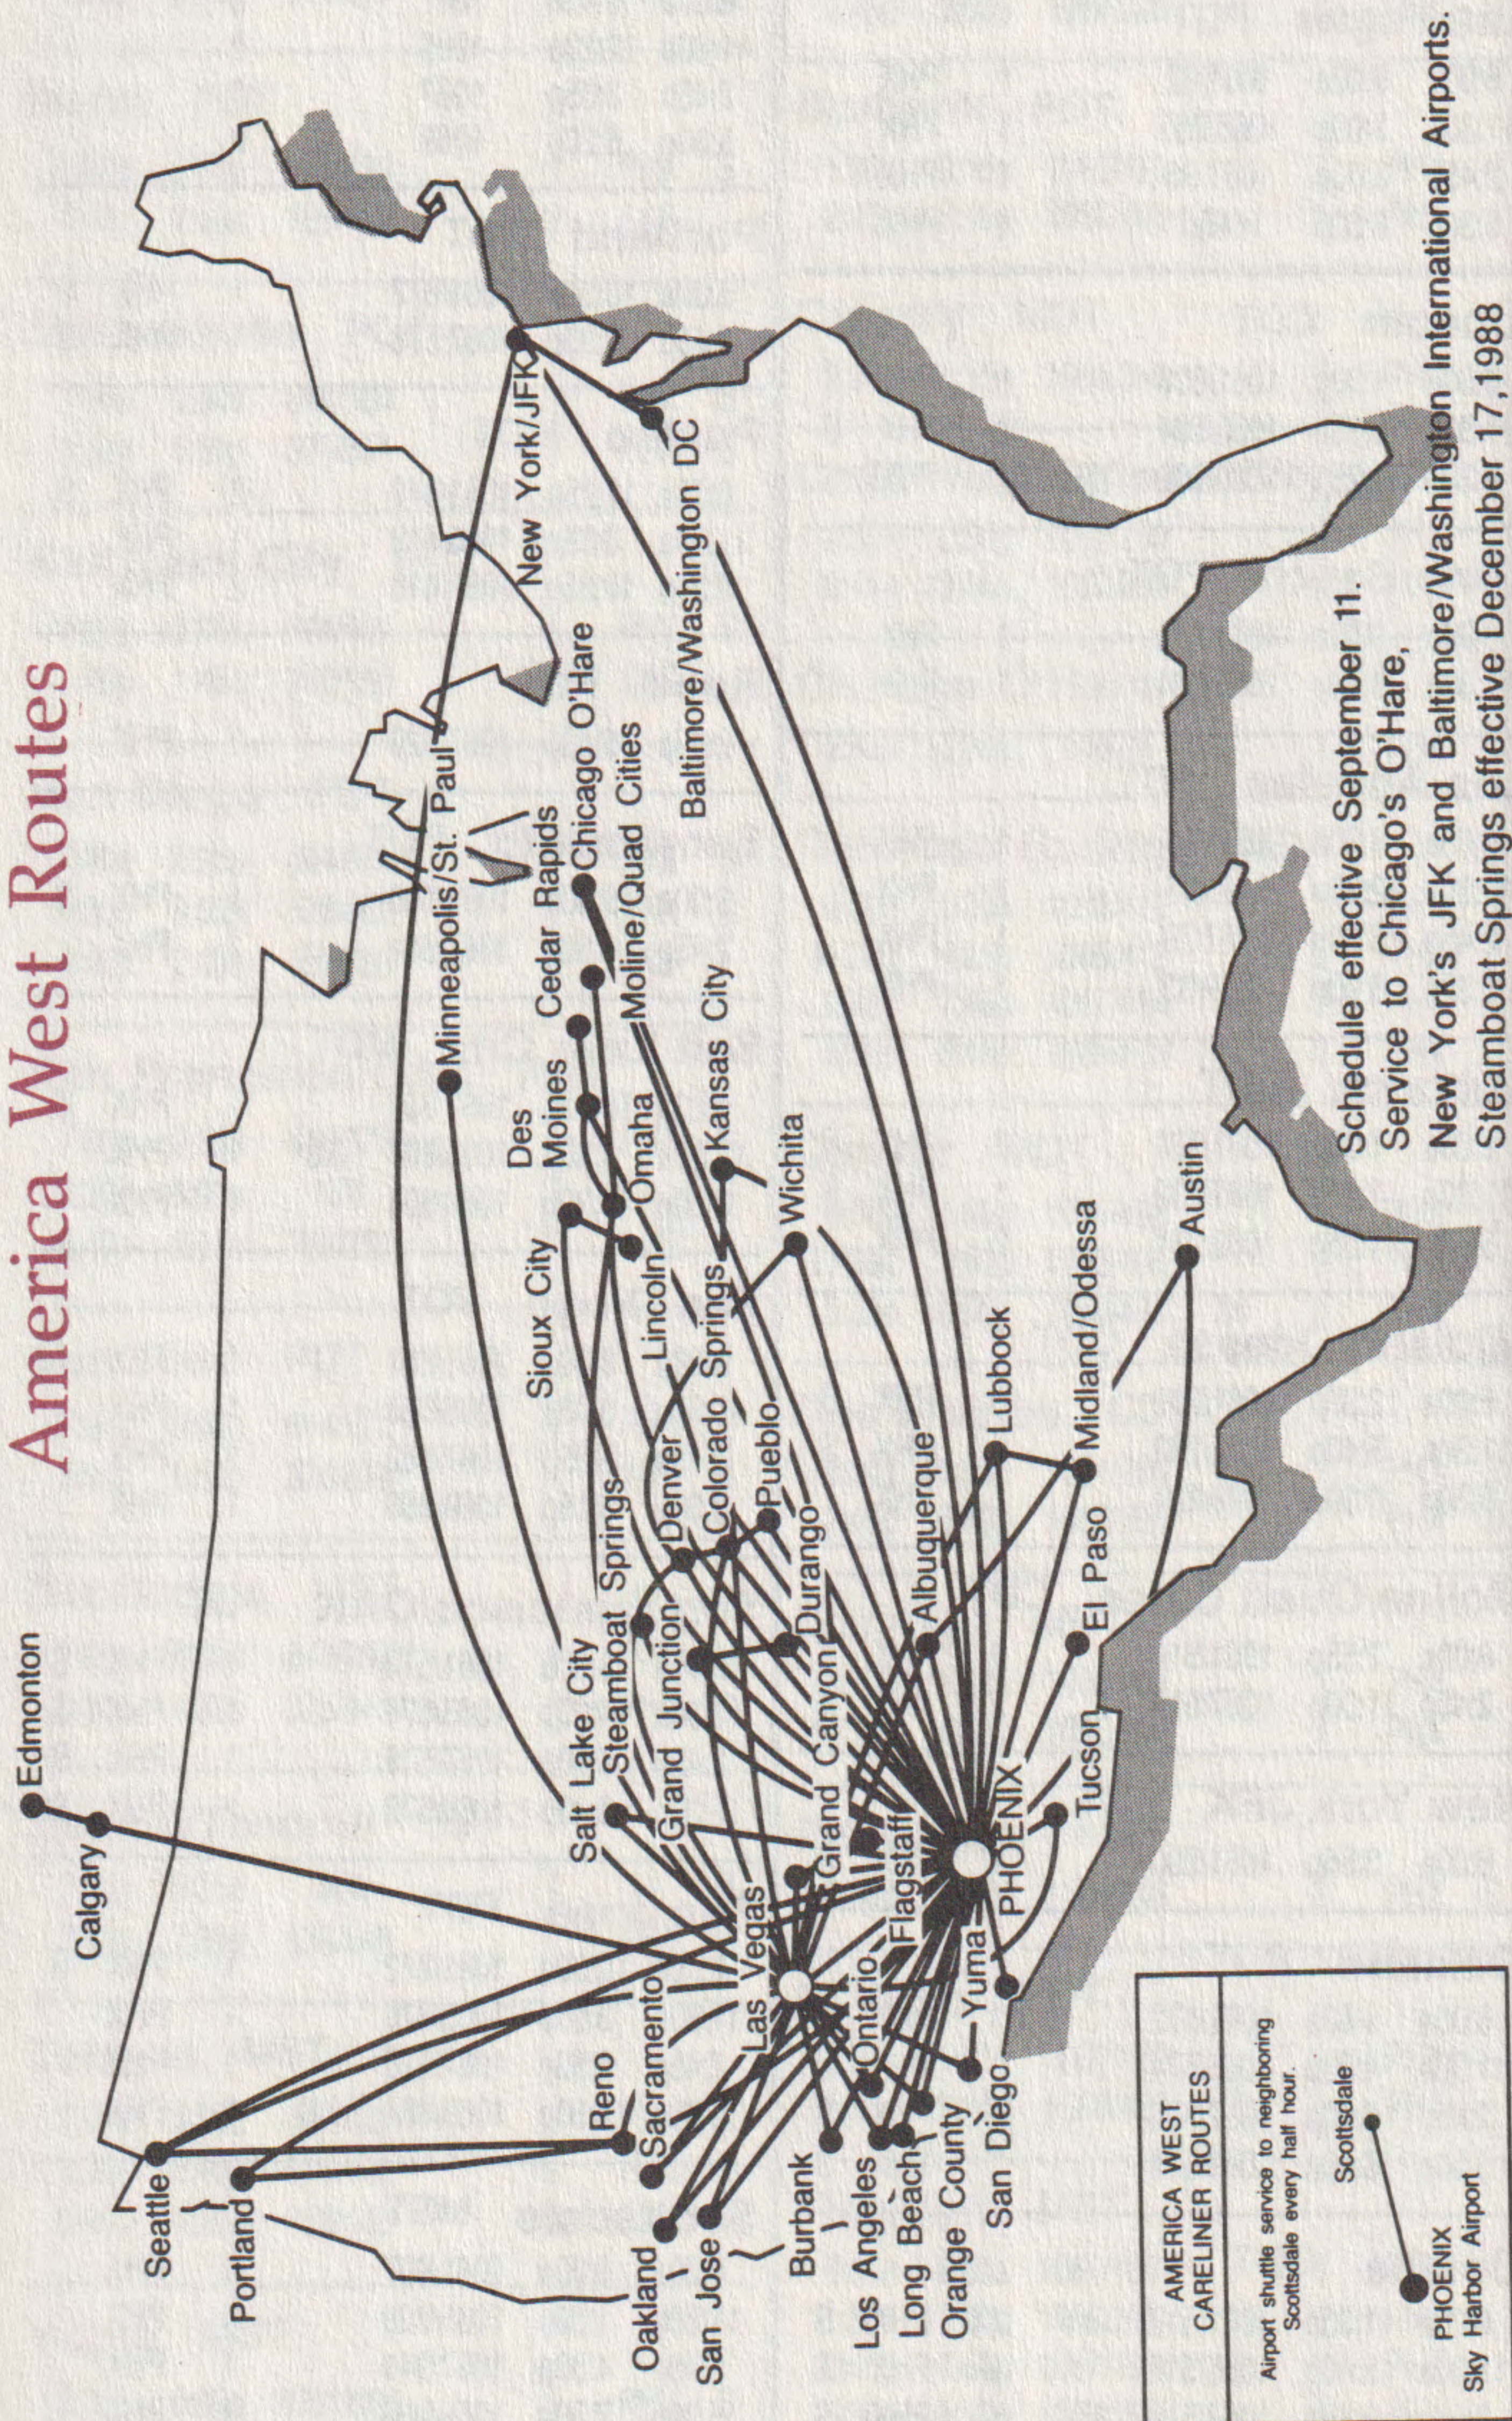

Yuma to: (Cont'd)

Depart	Arrive	Flt#(s)	Freq.	Stops	Via
Seattle/Tacoma PDT					
6:00a	10:35a	1061/844		1	PHX S
2:45p	7:00p	1067/848		1	PHX S
Sioux City CDT					
6:00a	2:30p	1061/500		2	PHX S
11:30a	5:35p	1065/504		1	PHX S
5:30p	12:20a	1069/506	X6	2	PHX S
Steamboat Springs MDT Eff. 12/17					
12:30a	3:40p	1065/600	367	1	PHX S

Yuma to: (Cont'd)

Depart	Arrive	Flt#(s)	Freq.	Stops	Via
Tucson MST					
6:00a	8:30a	1061/432		1	PHX
11:30a	2:40p	1065/438		1	PHX
2:45p	5:40p	1067/442		1	PHX
5:30p	8:05p	1069/446		1	PHX
Wichita CDT					
2:45p	9:10p	1067/896		1	PHX S

America West Routes

Schedule effective September 11.
Service to Chicago's O'Hare,
New York's JFK and Baltimore/Washington International Airports.
Steamboat Springs effective December 17, 1988

1-Monday	4-Thursday	7-Sunday	L-Lunch
2-Tuesday	5-Friday	X-Except	D-Dinner
3-Wednesday	6-Saturday	B-Breakfast	S-Snack

America West celebrates
the introduction of service to...

KANSAS CITY

Join the celebration. We've taken our party to Kansas City and you can too!

Choose from our three convenient daily nonstops from Kansas City to Phoenix. Or, when the party goes on all night, catch our Nite Flite from Kansas City to Las Vegas. If you're bound for the West Coast, America West has your ticket. We offer service to your favorite western cities including every major California destination.

Our modern Boeing fleet will get you there with the best of times because for 1988, America West has one of the best on-time performances in the industry! And, our celebrated More Care service offers:

- An assigned seat
- Complimentary copy of The Wall Street Journal or USA Today
- A triple bonus frequent flyer program throughout all of 1988
- Even the cocktails are included in our low fares

America West, Kansas City and you —
a winning combination.