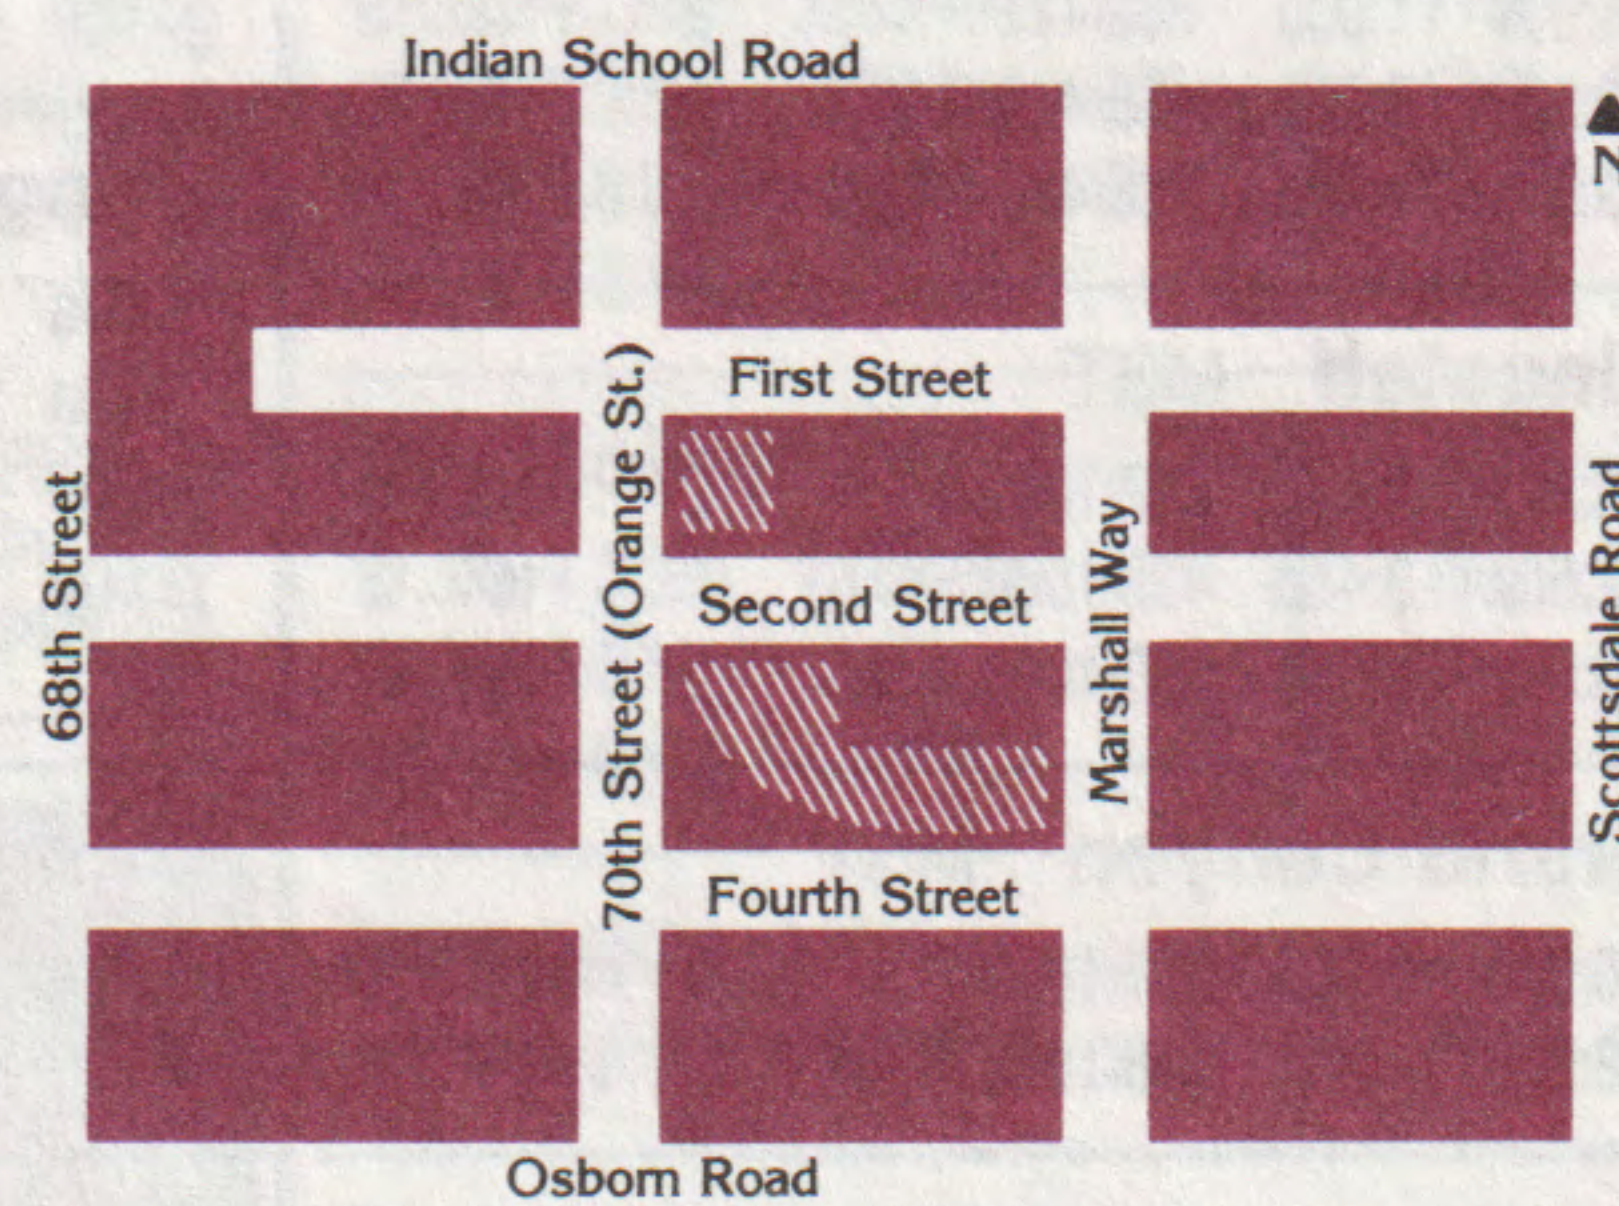

We will continue to provide the features you've come to expect from America West, such as departures to Phoenix Sky Harbor Int'l Airport every 30 minutes, advanced ticketing, assigned seating and convenient parking at our facility.