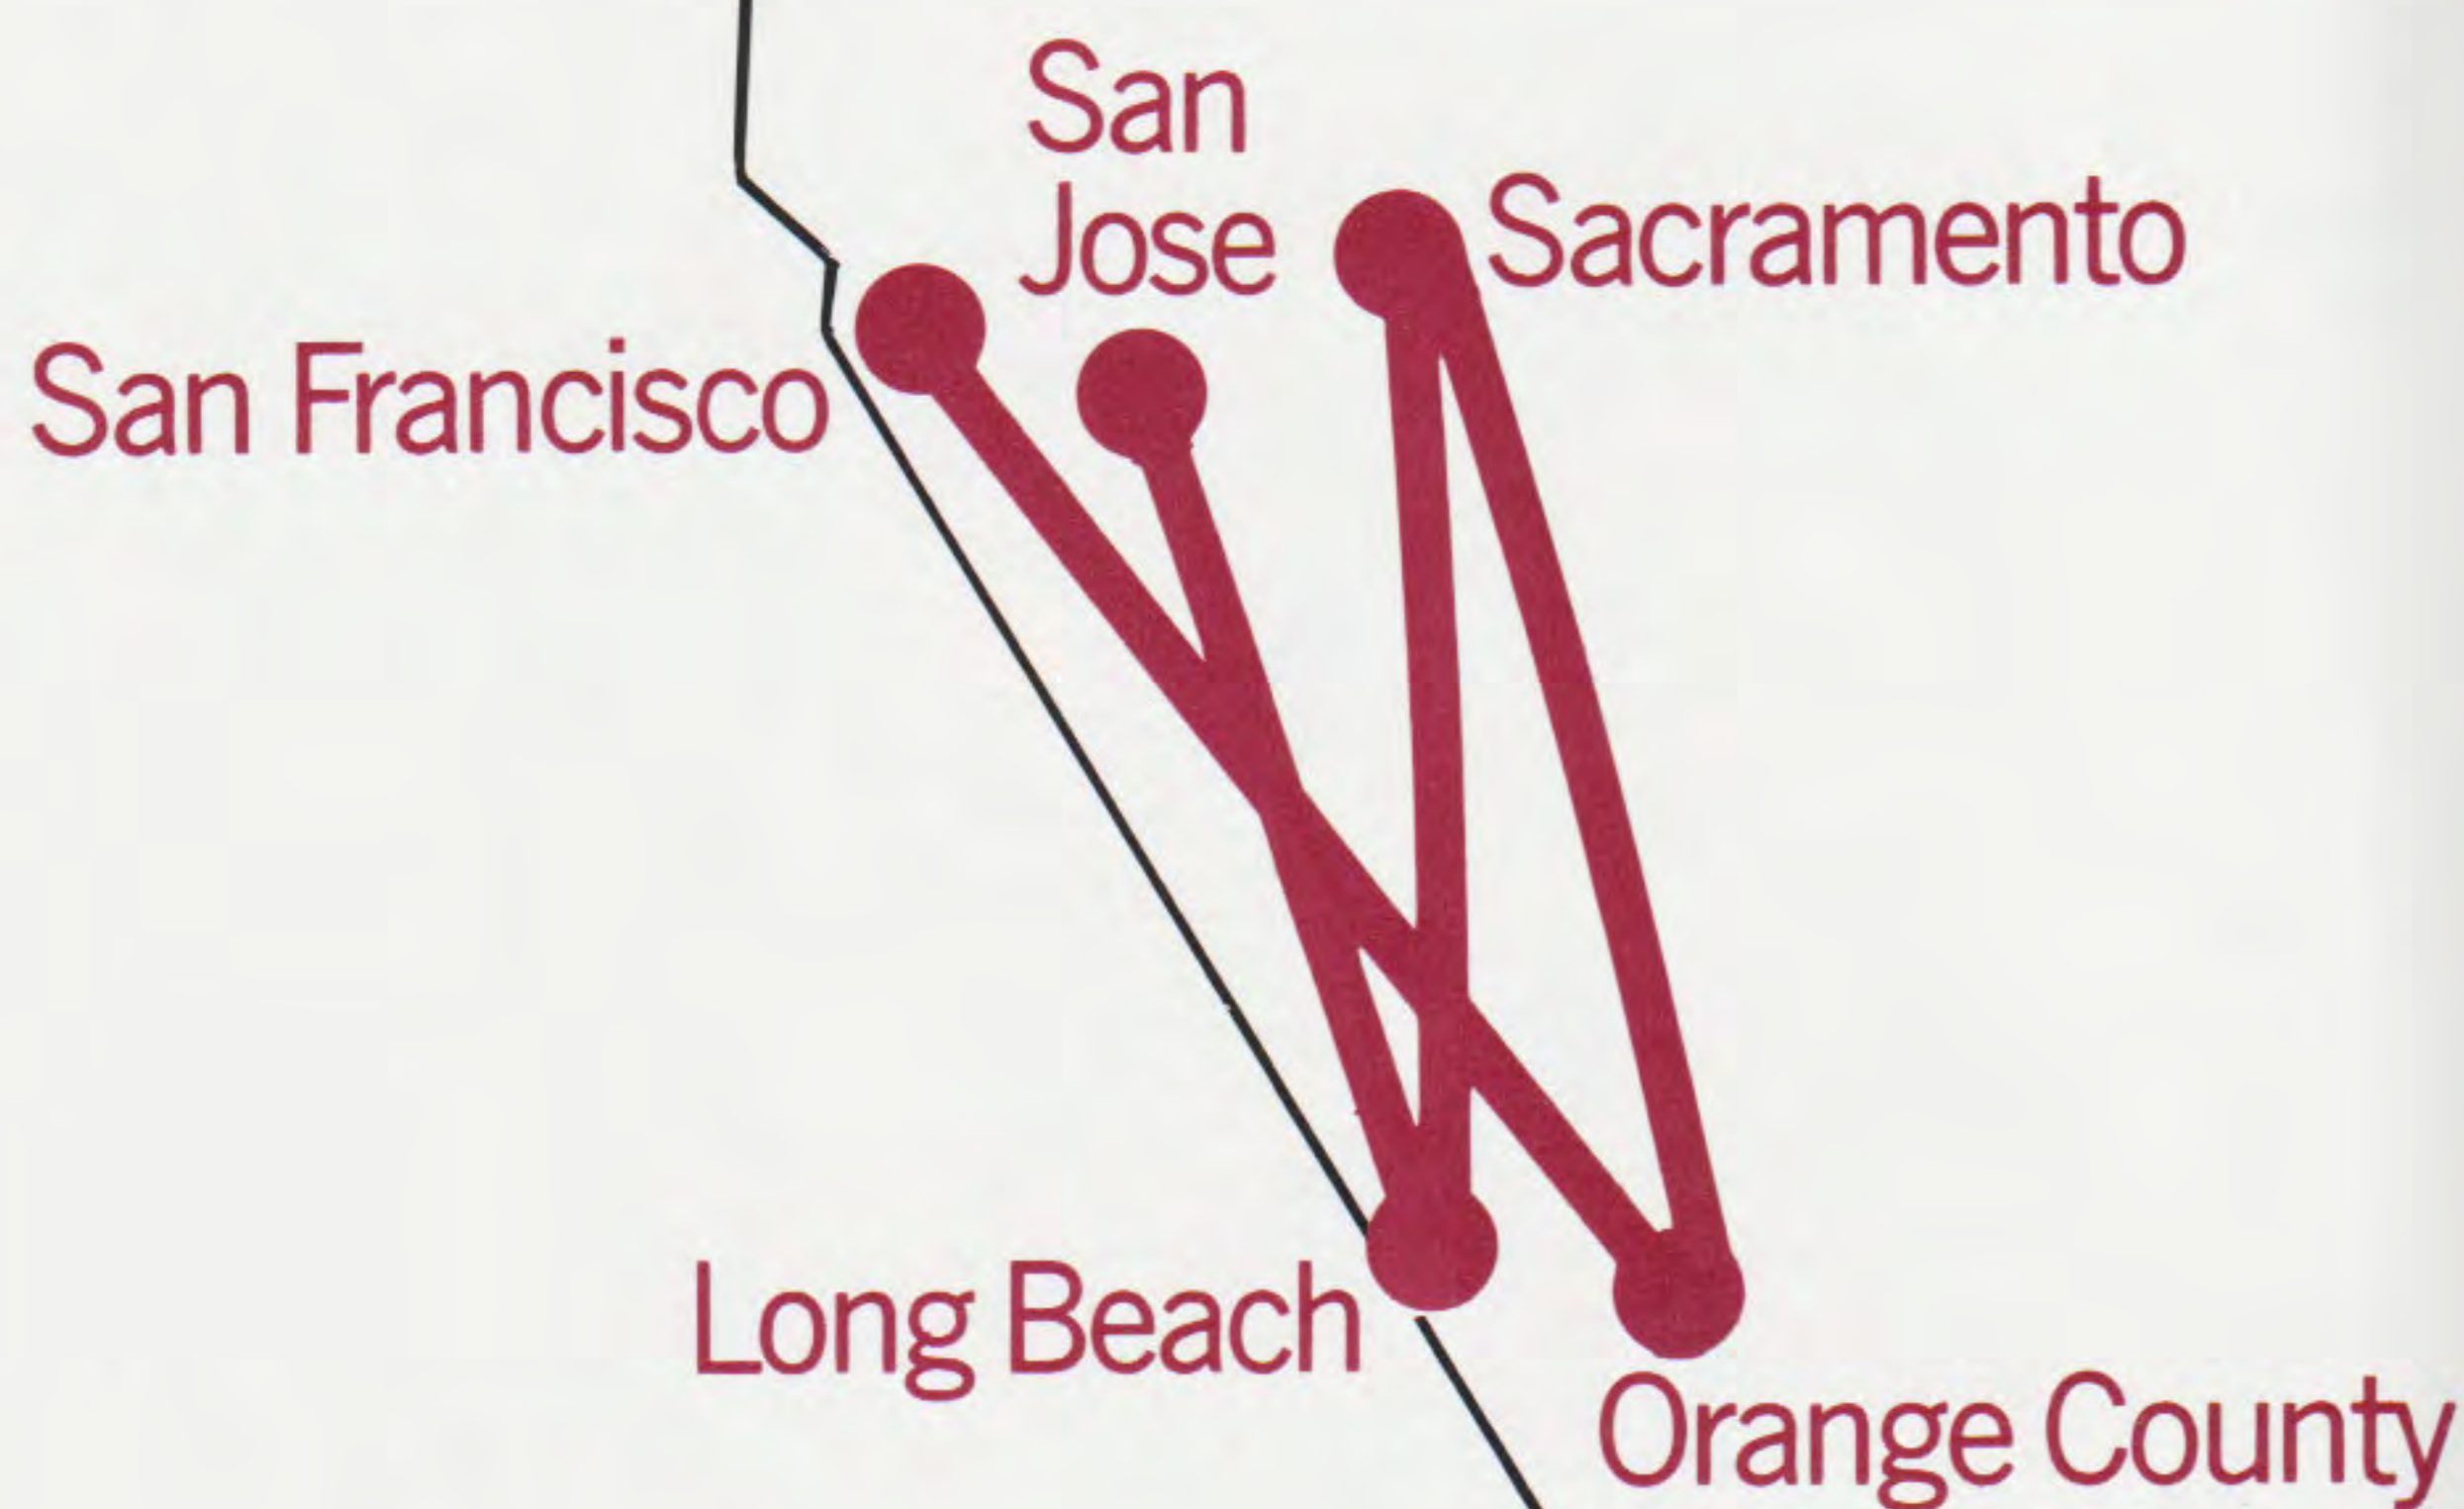

NEW

ATLANTA

Two daily nonstops from Phoenix and two from Las Vegas. Service starts August 30th.

NEW

ORANGE COUNTY/JFK

We've just added a second nonstop. The only daily nonstops between Orange County and New York's JFK. Luxurious First Class or popular Coach.

**Now serving
St. Louis, Missouri.
Service to
Atlanta begins
August 30, 1991.**

WE'VE EXPANDED CALIFORNIA'S INTRASTATE.

At America West, we've made getting around California easier than ever before. With convenient nonstops between all the cities you see here every morning, afternoon and evening.

What's more, as a member of FlightFund™, America West's popular frequent flyer program, you'll receive 2,500 bonus miles for every 10 one-way Intra-California flights you fly through December 31st, 1991.