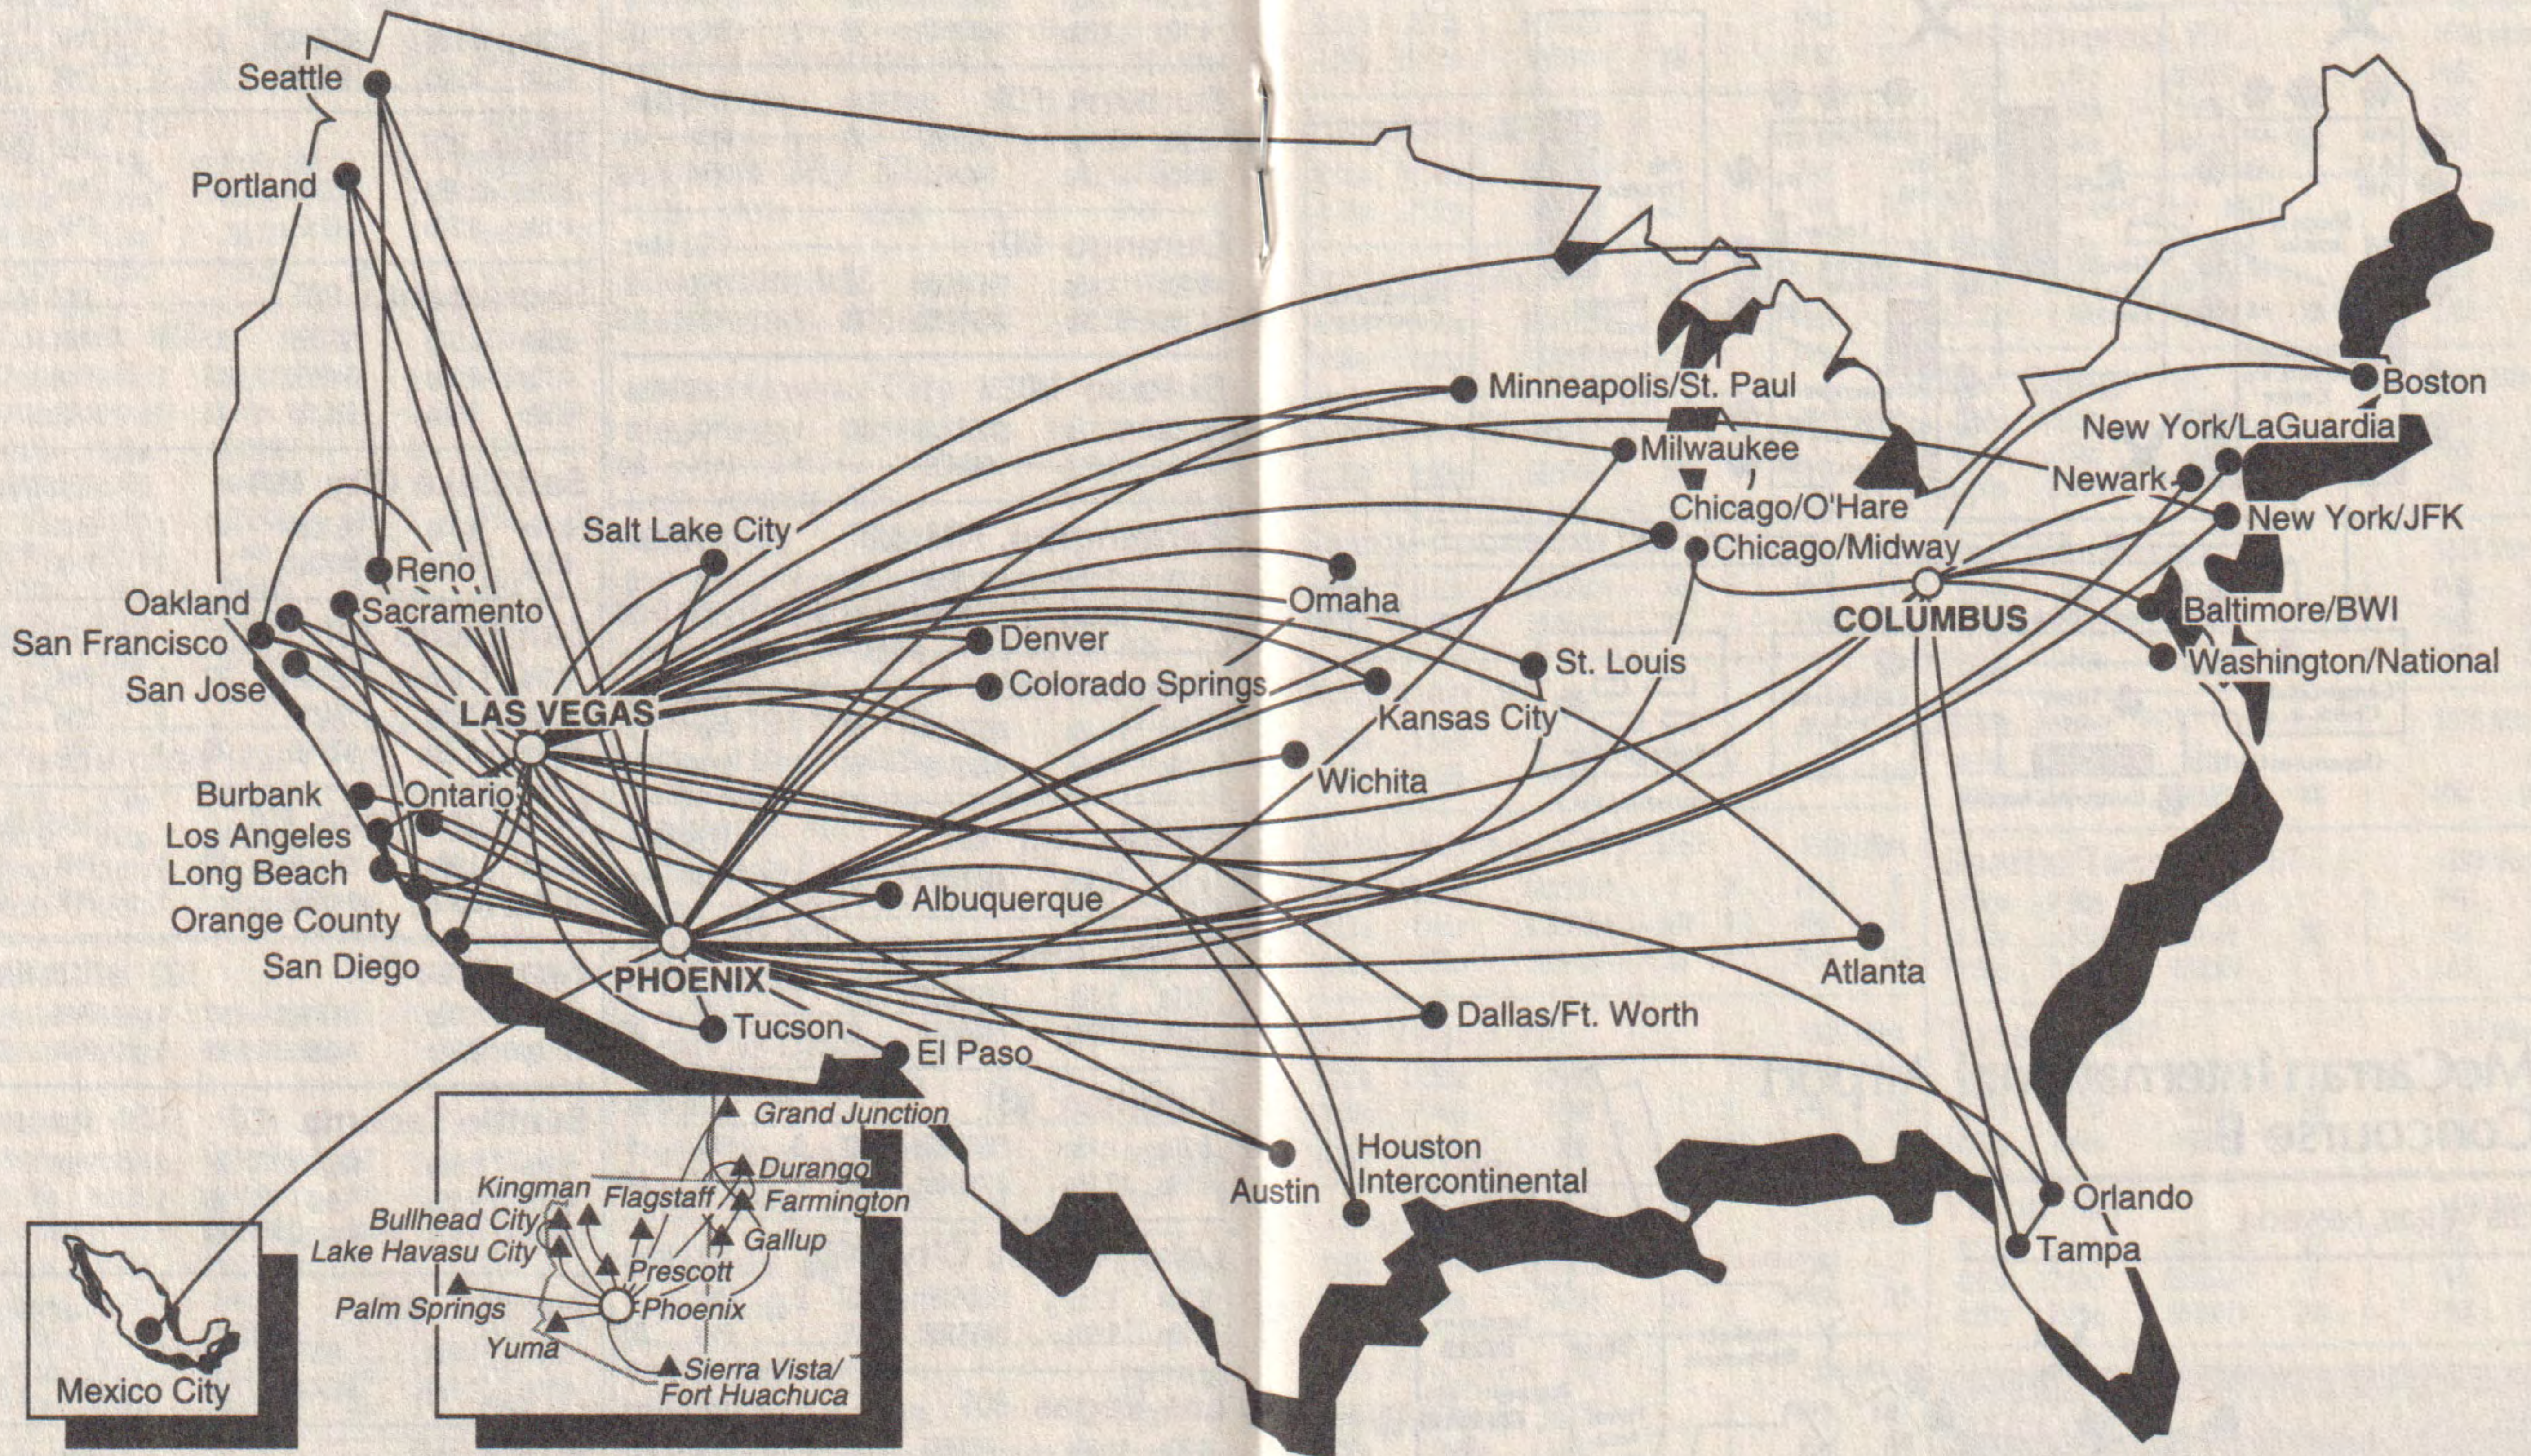

America West Airlines

SYSTEM ROUTE MAP

Revision Date: 7/7/93
Cities served by America West Airlines are subject to change without notice.

▲ indicates cities served by America West Express.
Map not to scale

For reservations and information, call your professional Travel Agent or America West at 1 800 2 FLY AWA (1-800-235-9292)