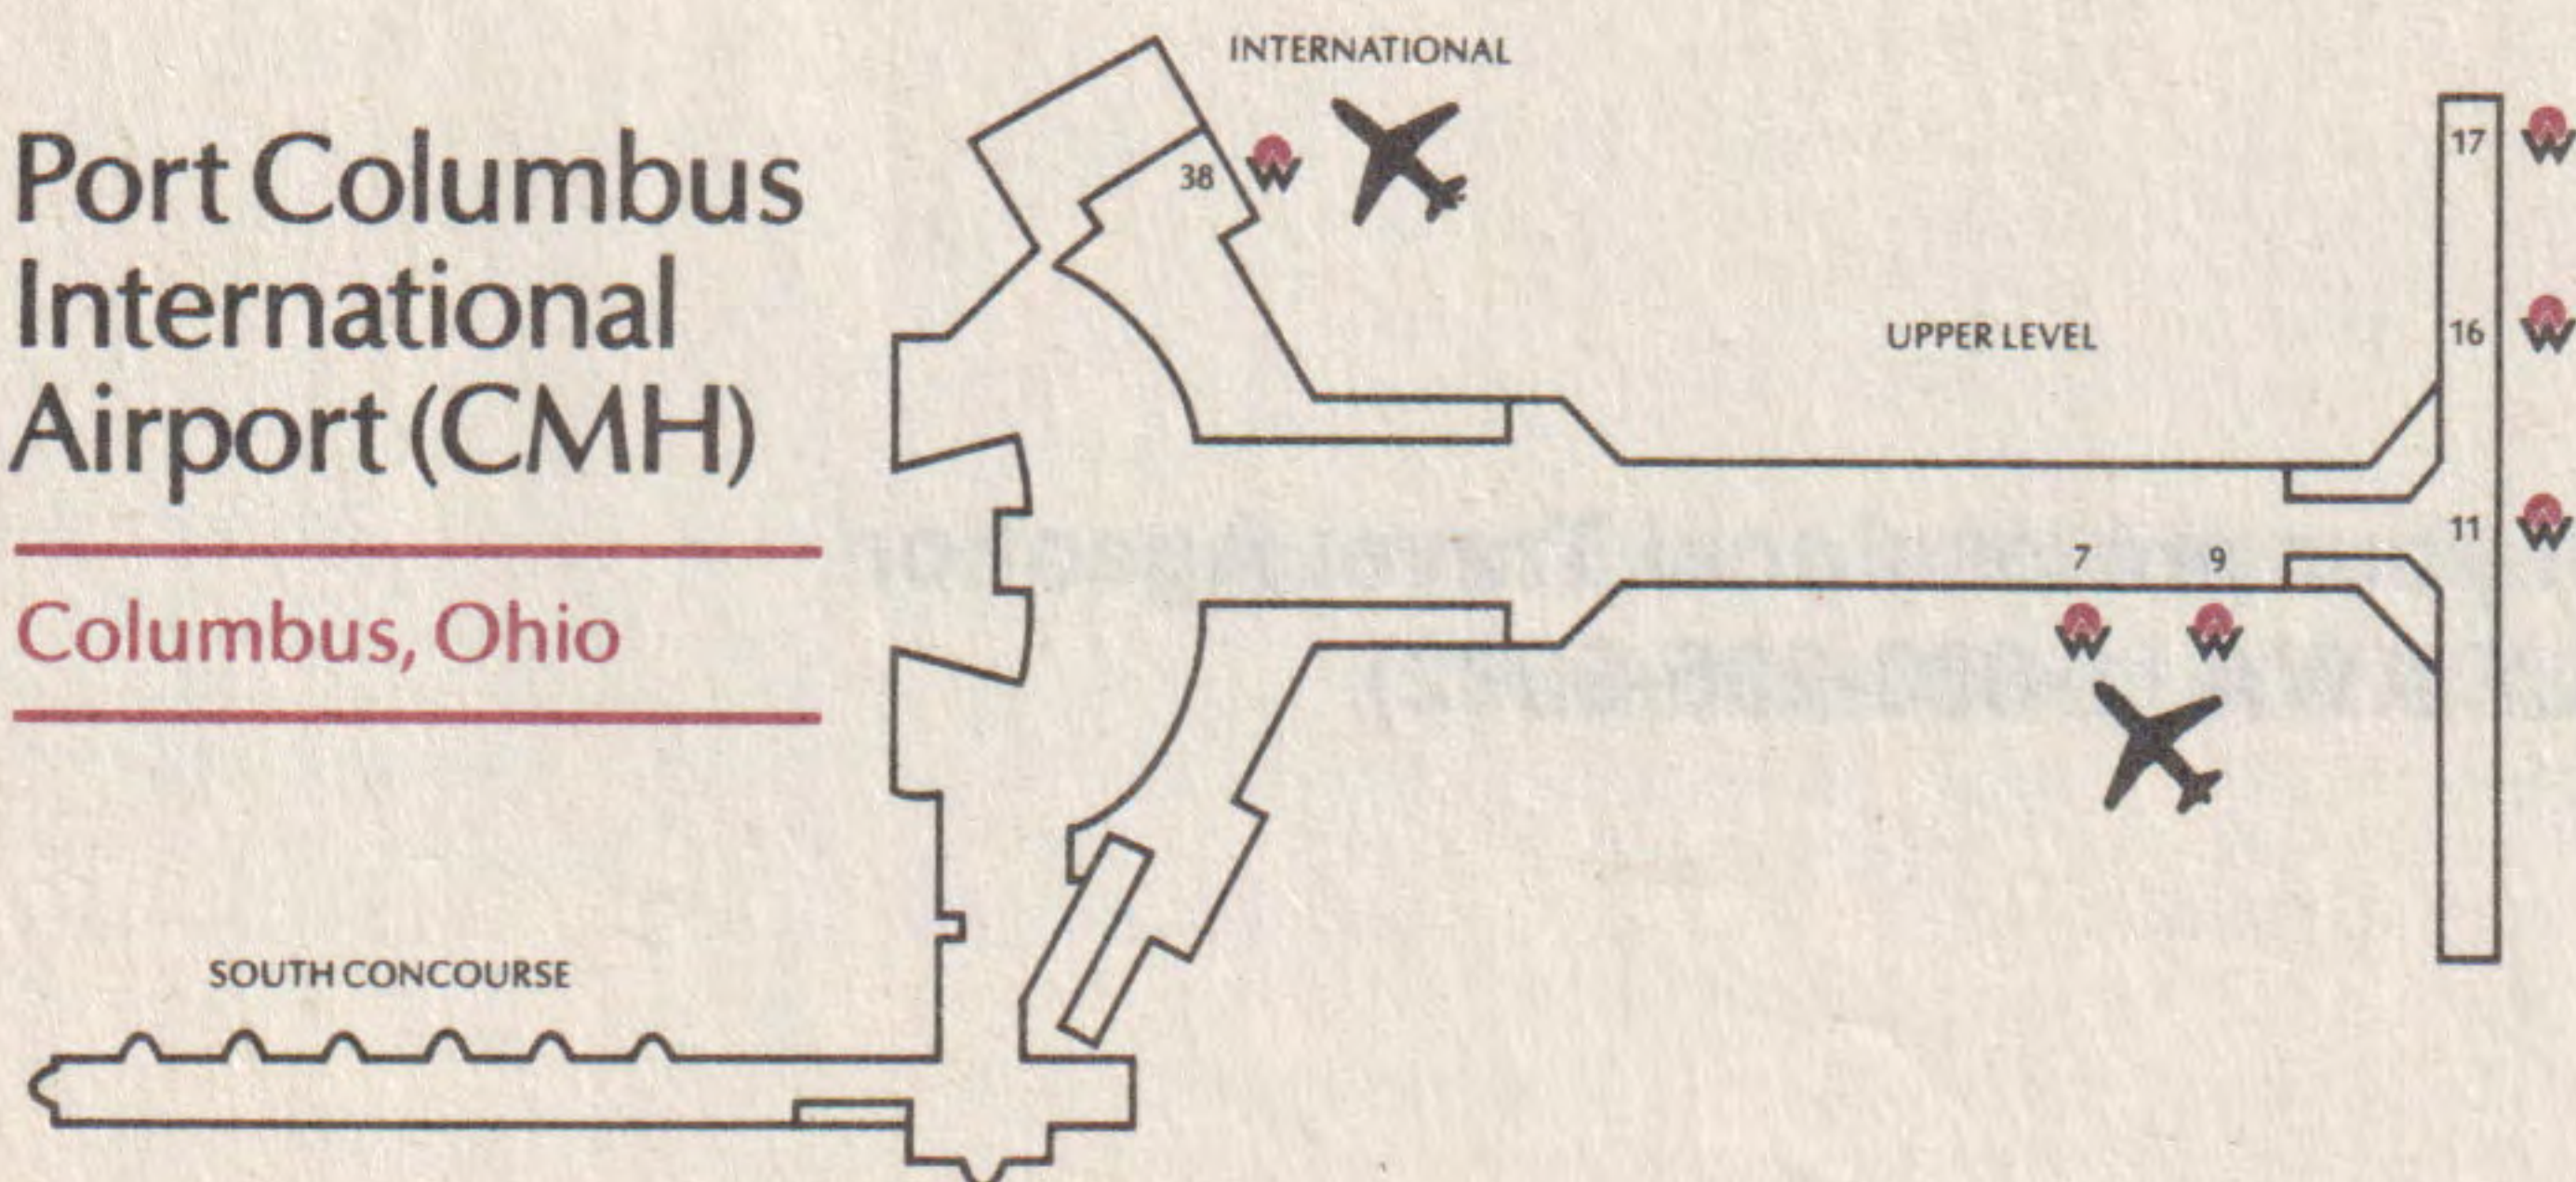

Port Columbus International
Airport (CMH)

Columbus, Ohio