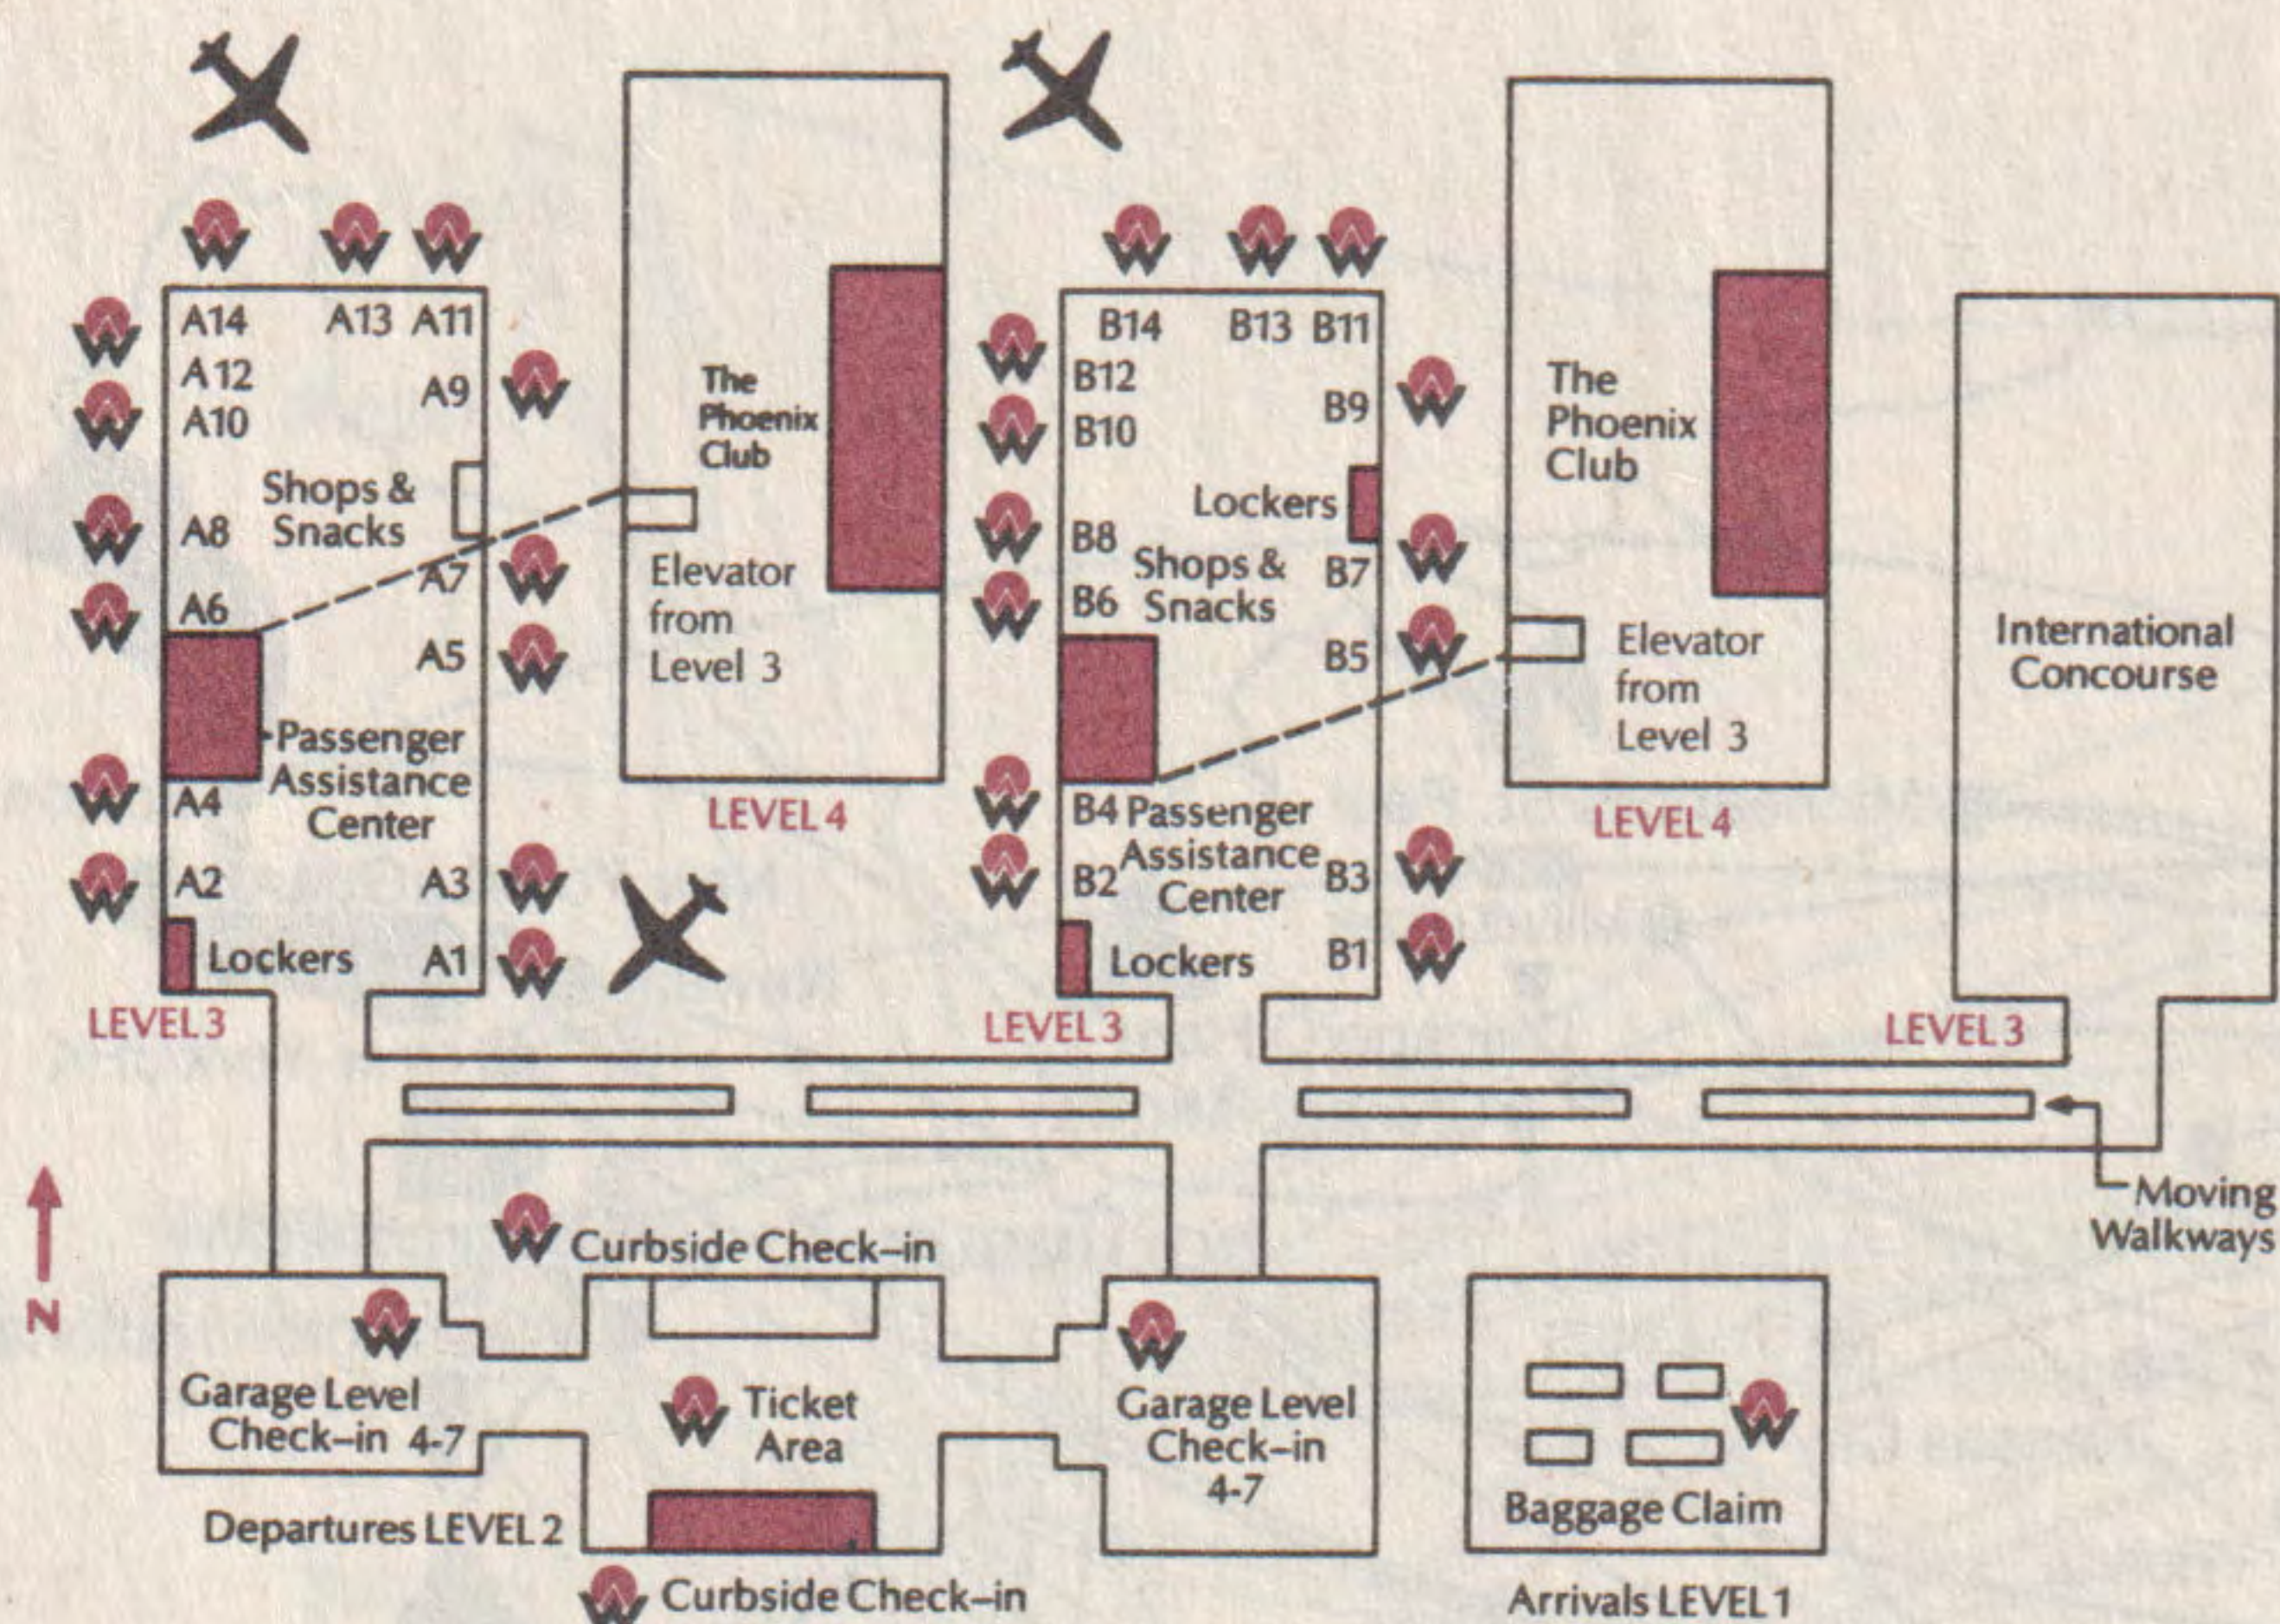

America West Airlines Superhub Gate Connections

Phoenix, Arizona

Barry M.
Goldwater
Terminal 4

Sky Harbor
International
Airport