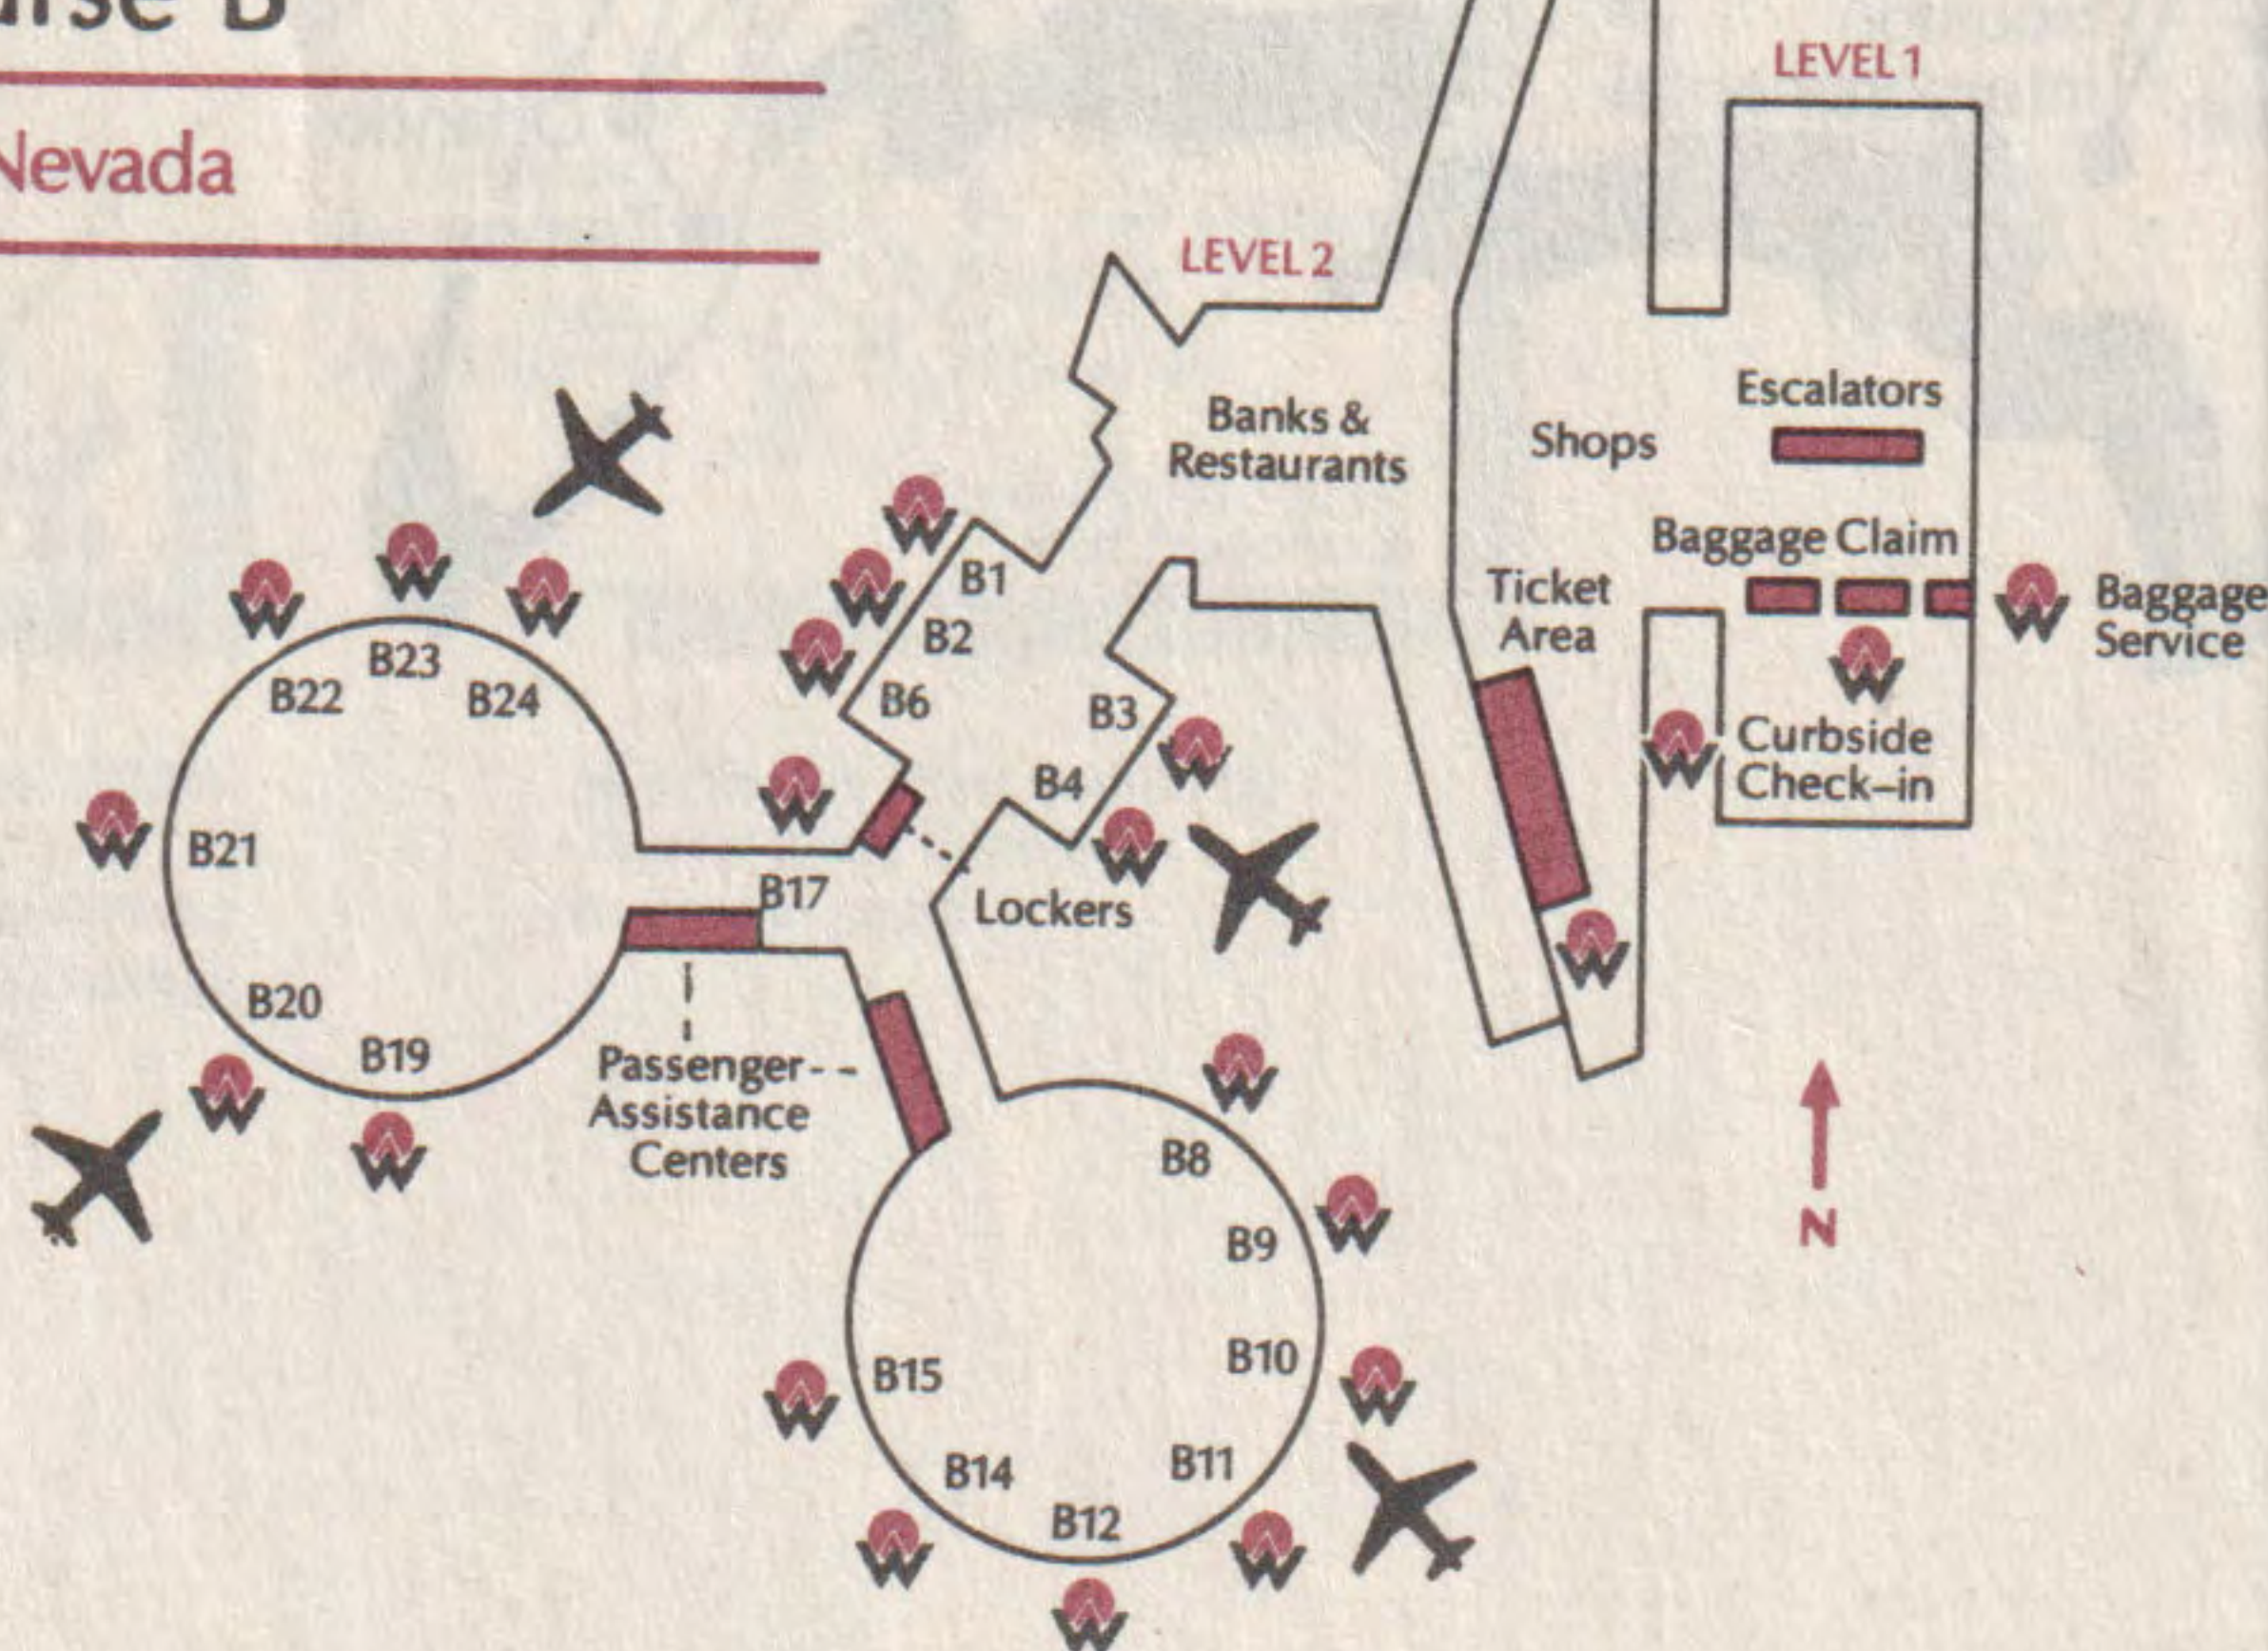

McCarran International Airport
Concourse B

Las Vegas, Nevada