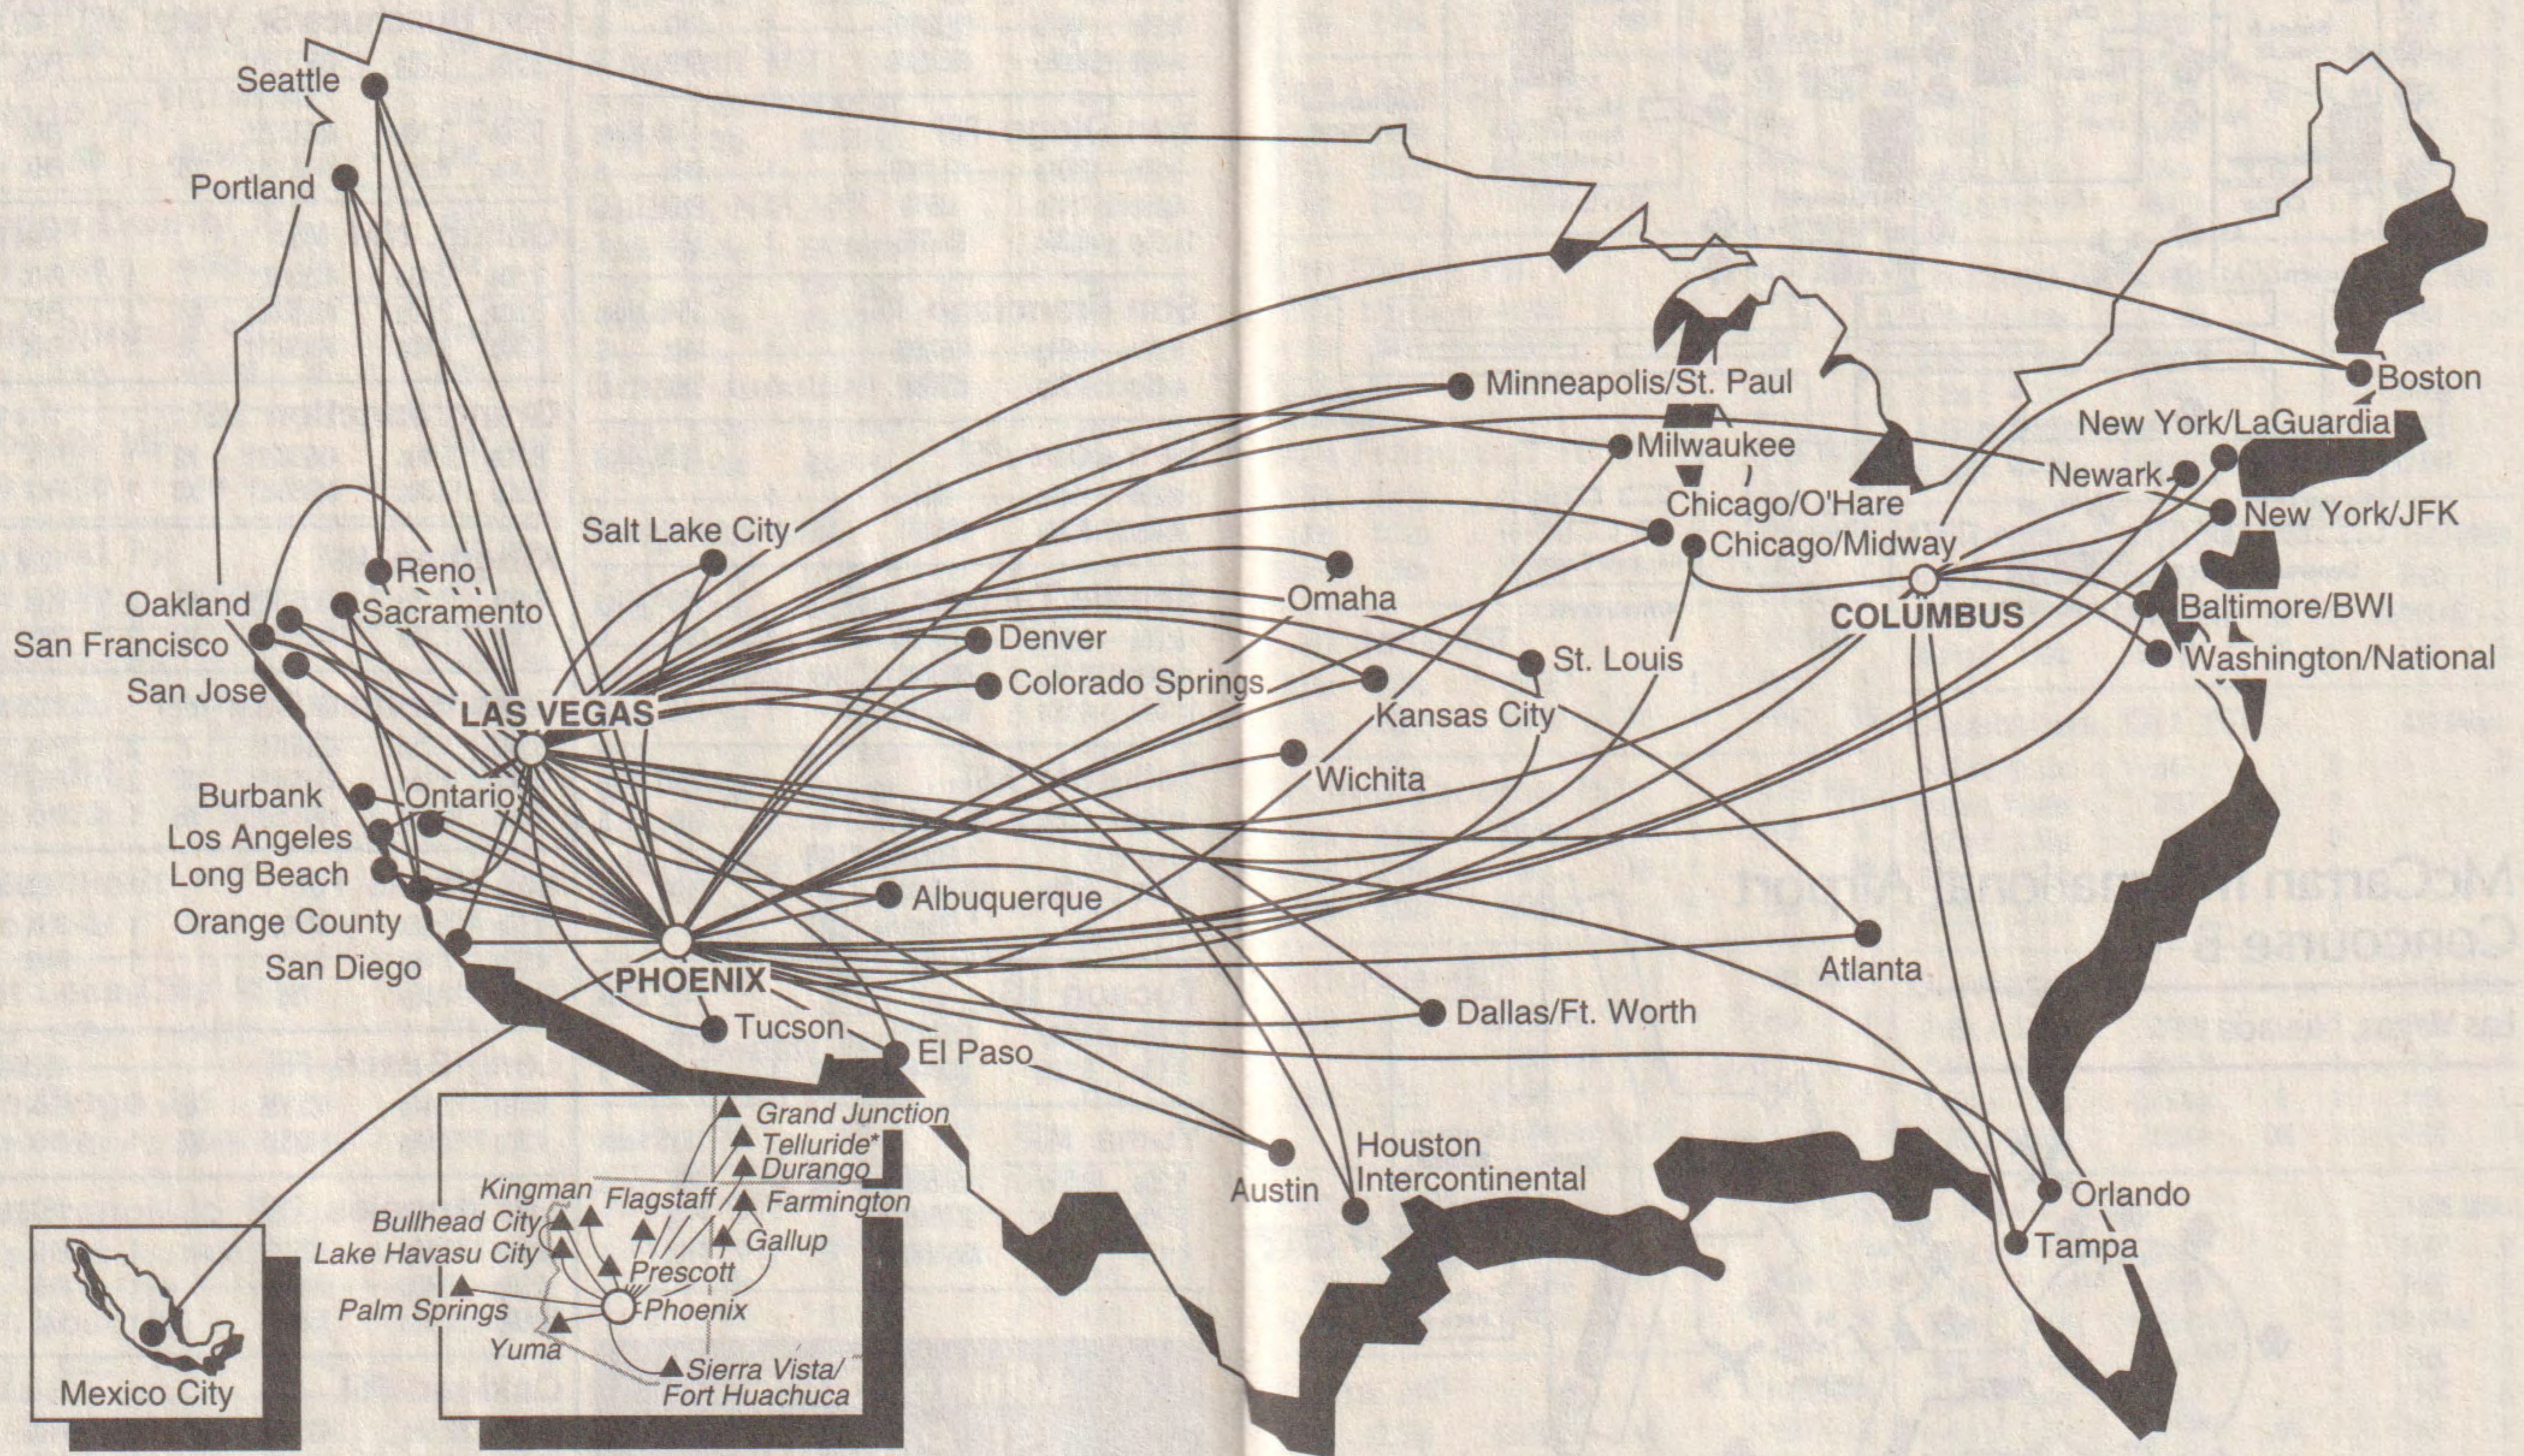

America West Airlines

SYSTEM ROUTE MAP

Revision Date: 10/31/93
Cities served by America West Airlines are subject to change without notice.

▲ indicates cities served by America West Express.
*Seasonal service begins Dec. 18
Map not to scale

For reservations and information, call your professional Travel Agent or America West at 1 800 2 FLY AWA (1-800-235-9292)