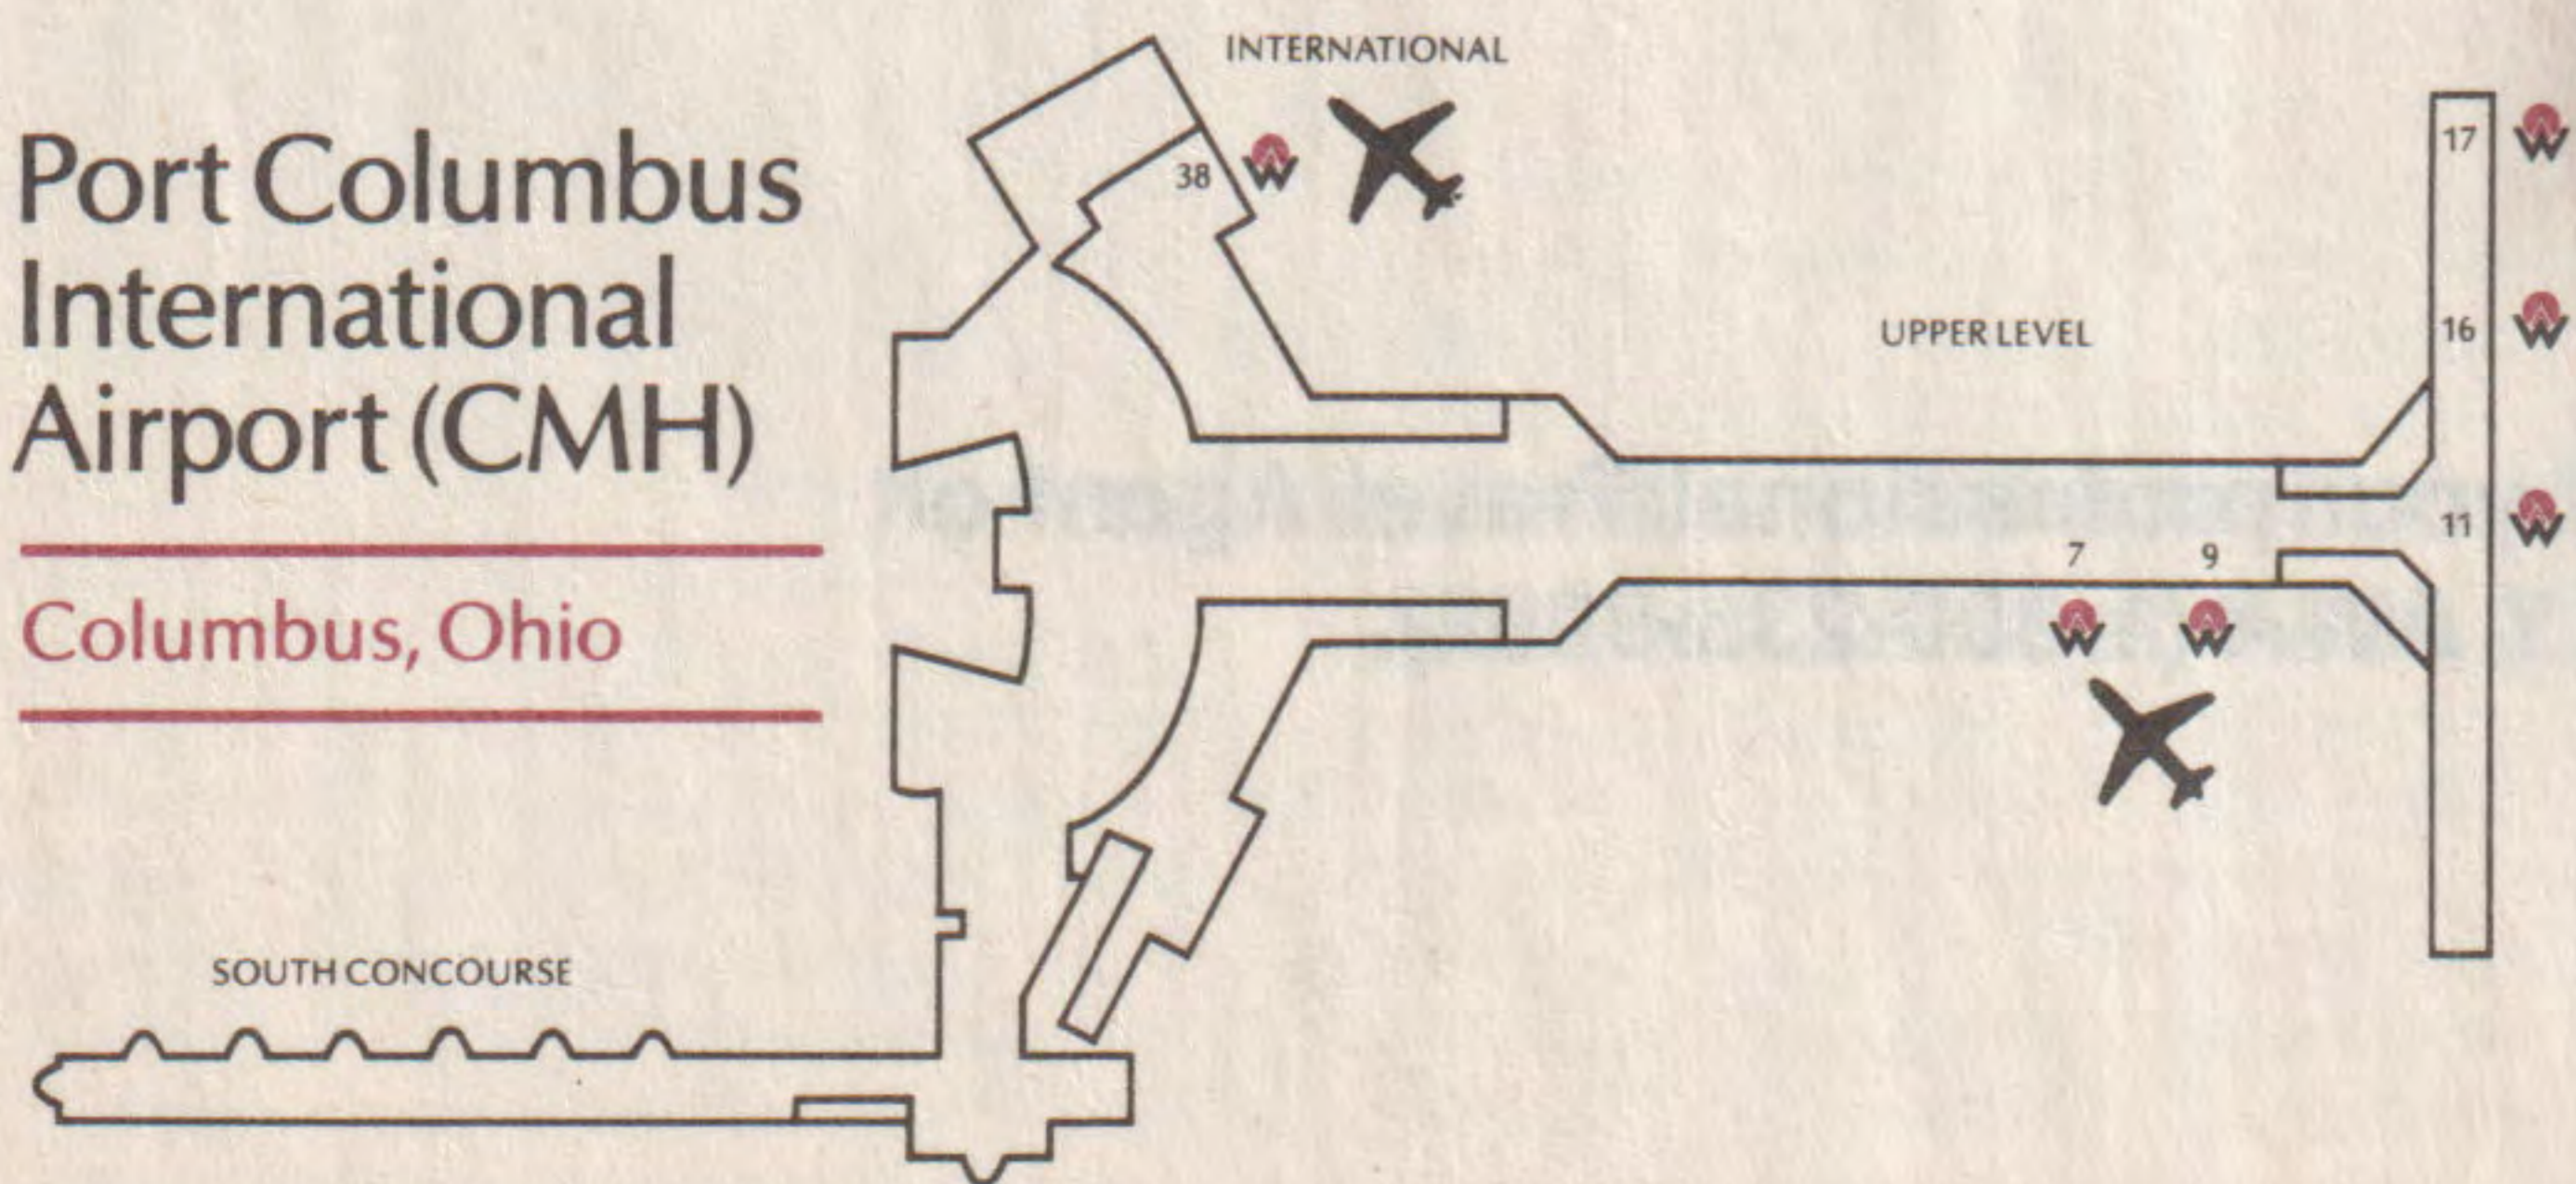

Port Columbus
International
Airport (CMH)

Columbus, Ohio