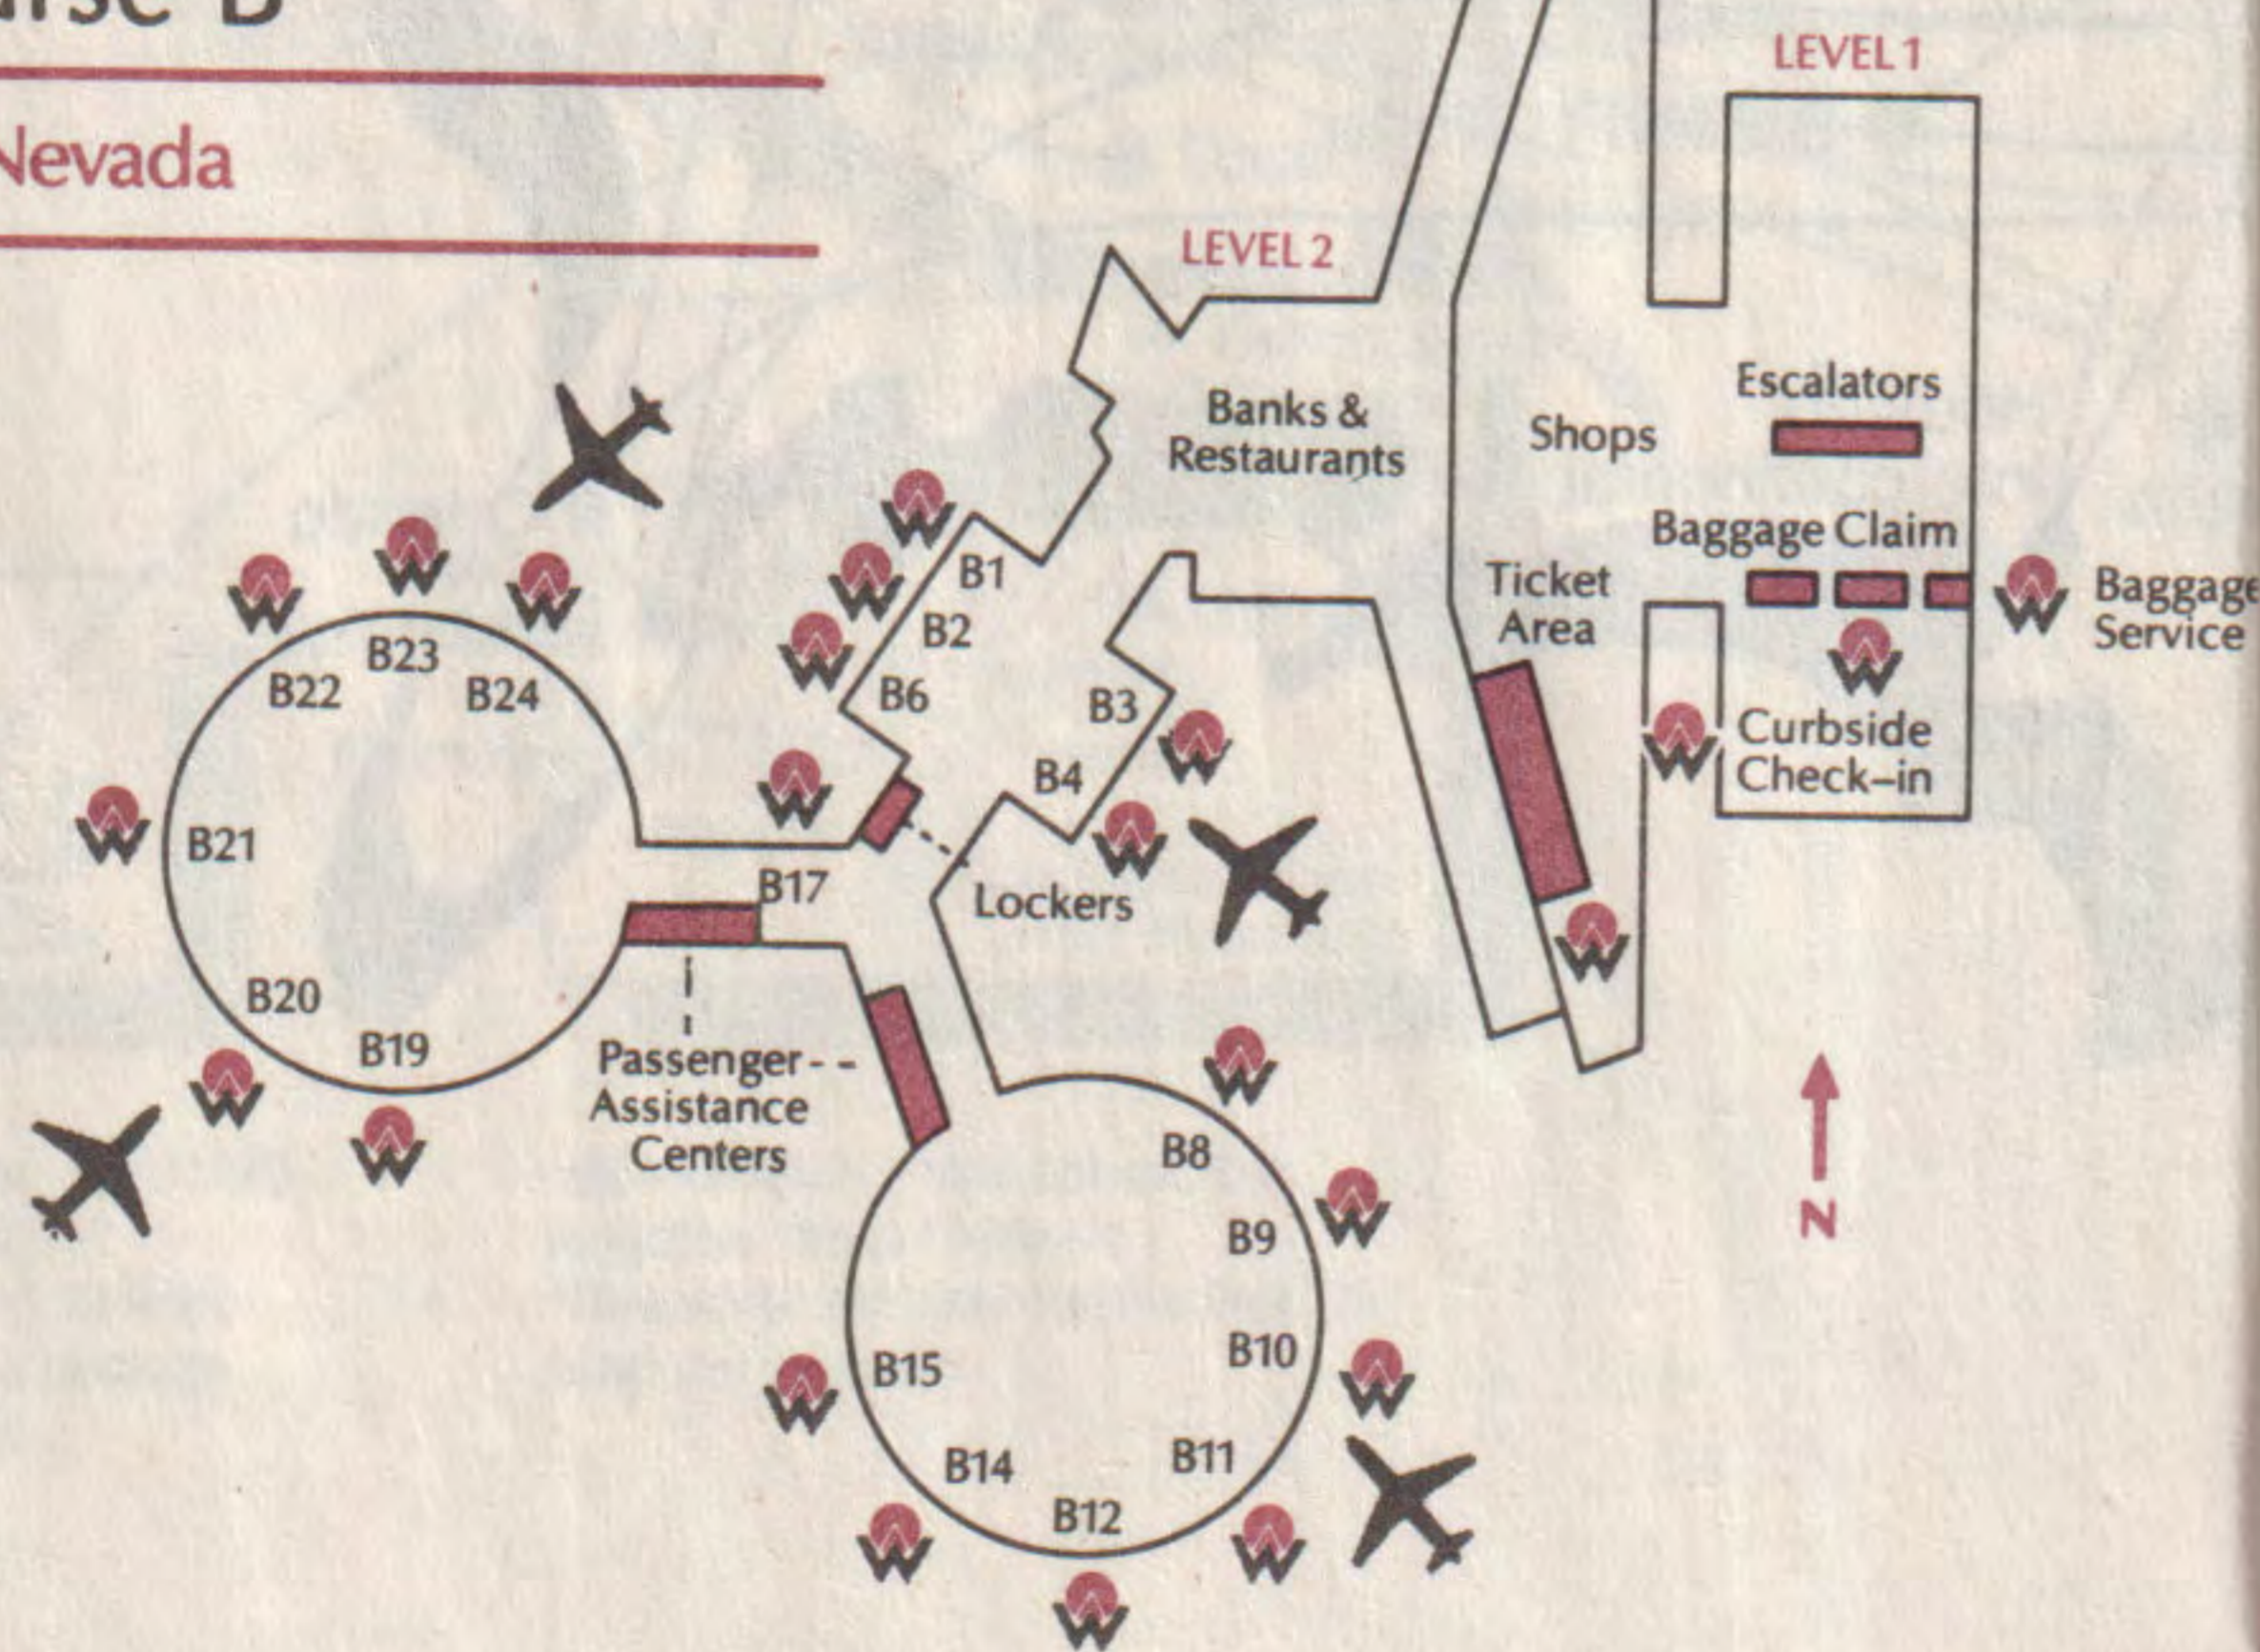

McCarran International Airport
Concourse B

Las Vegas, Nevada