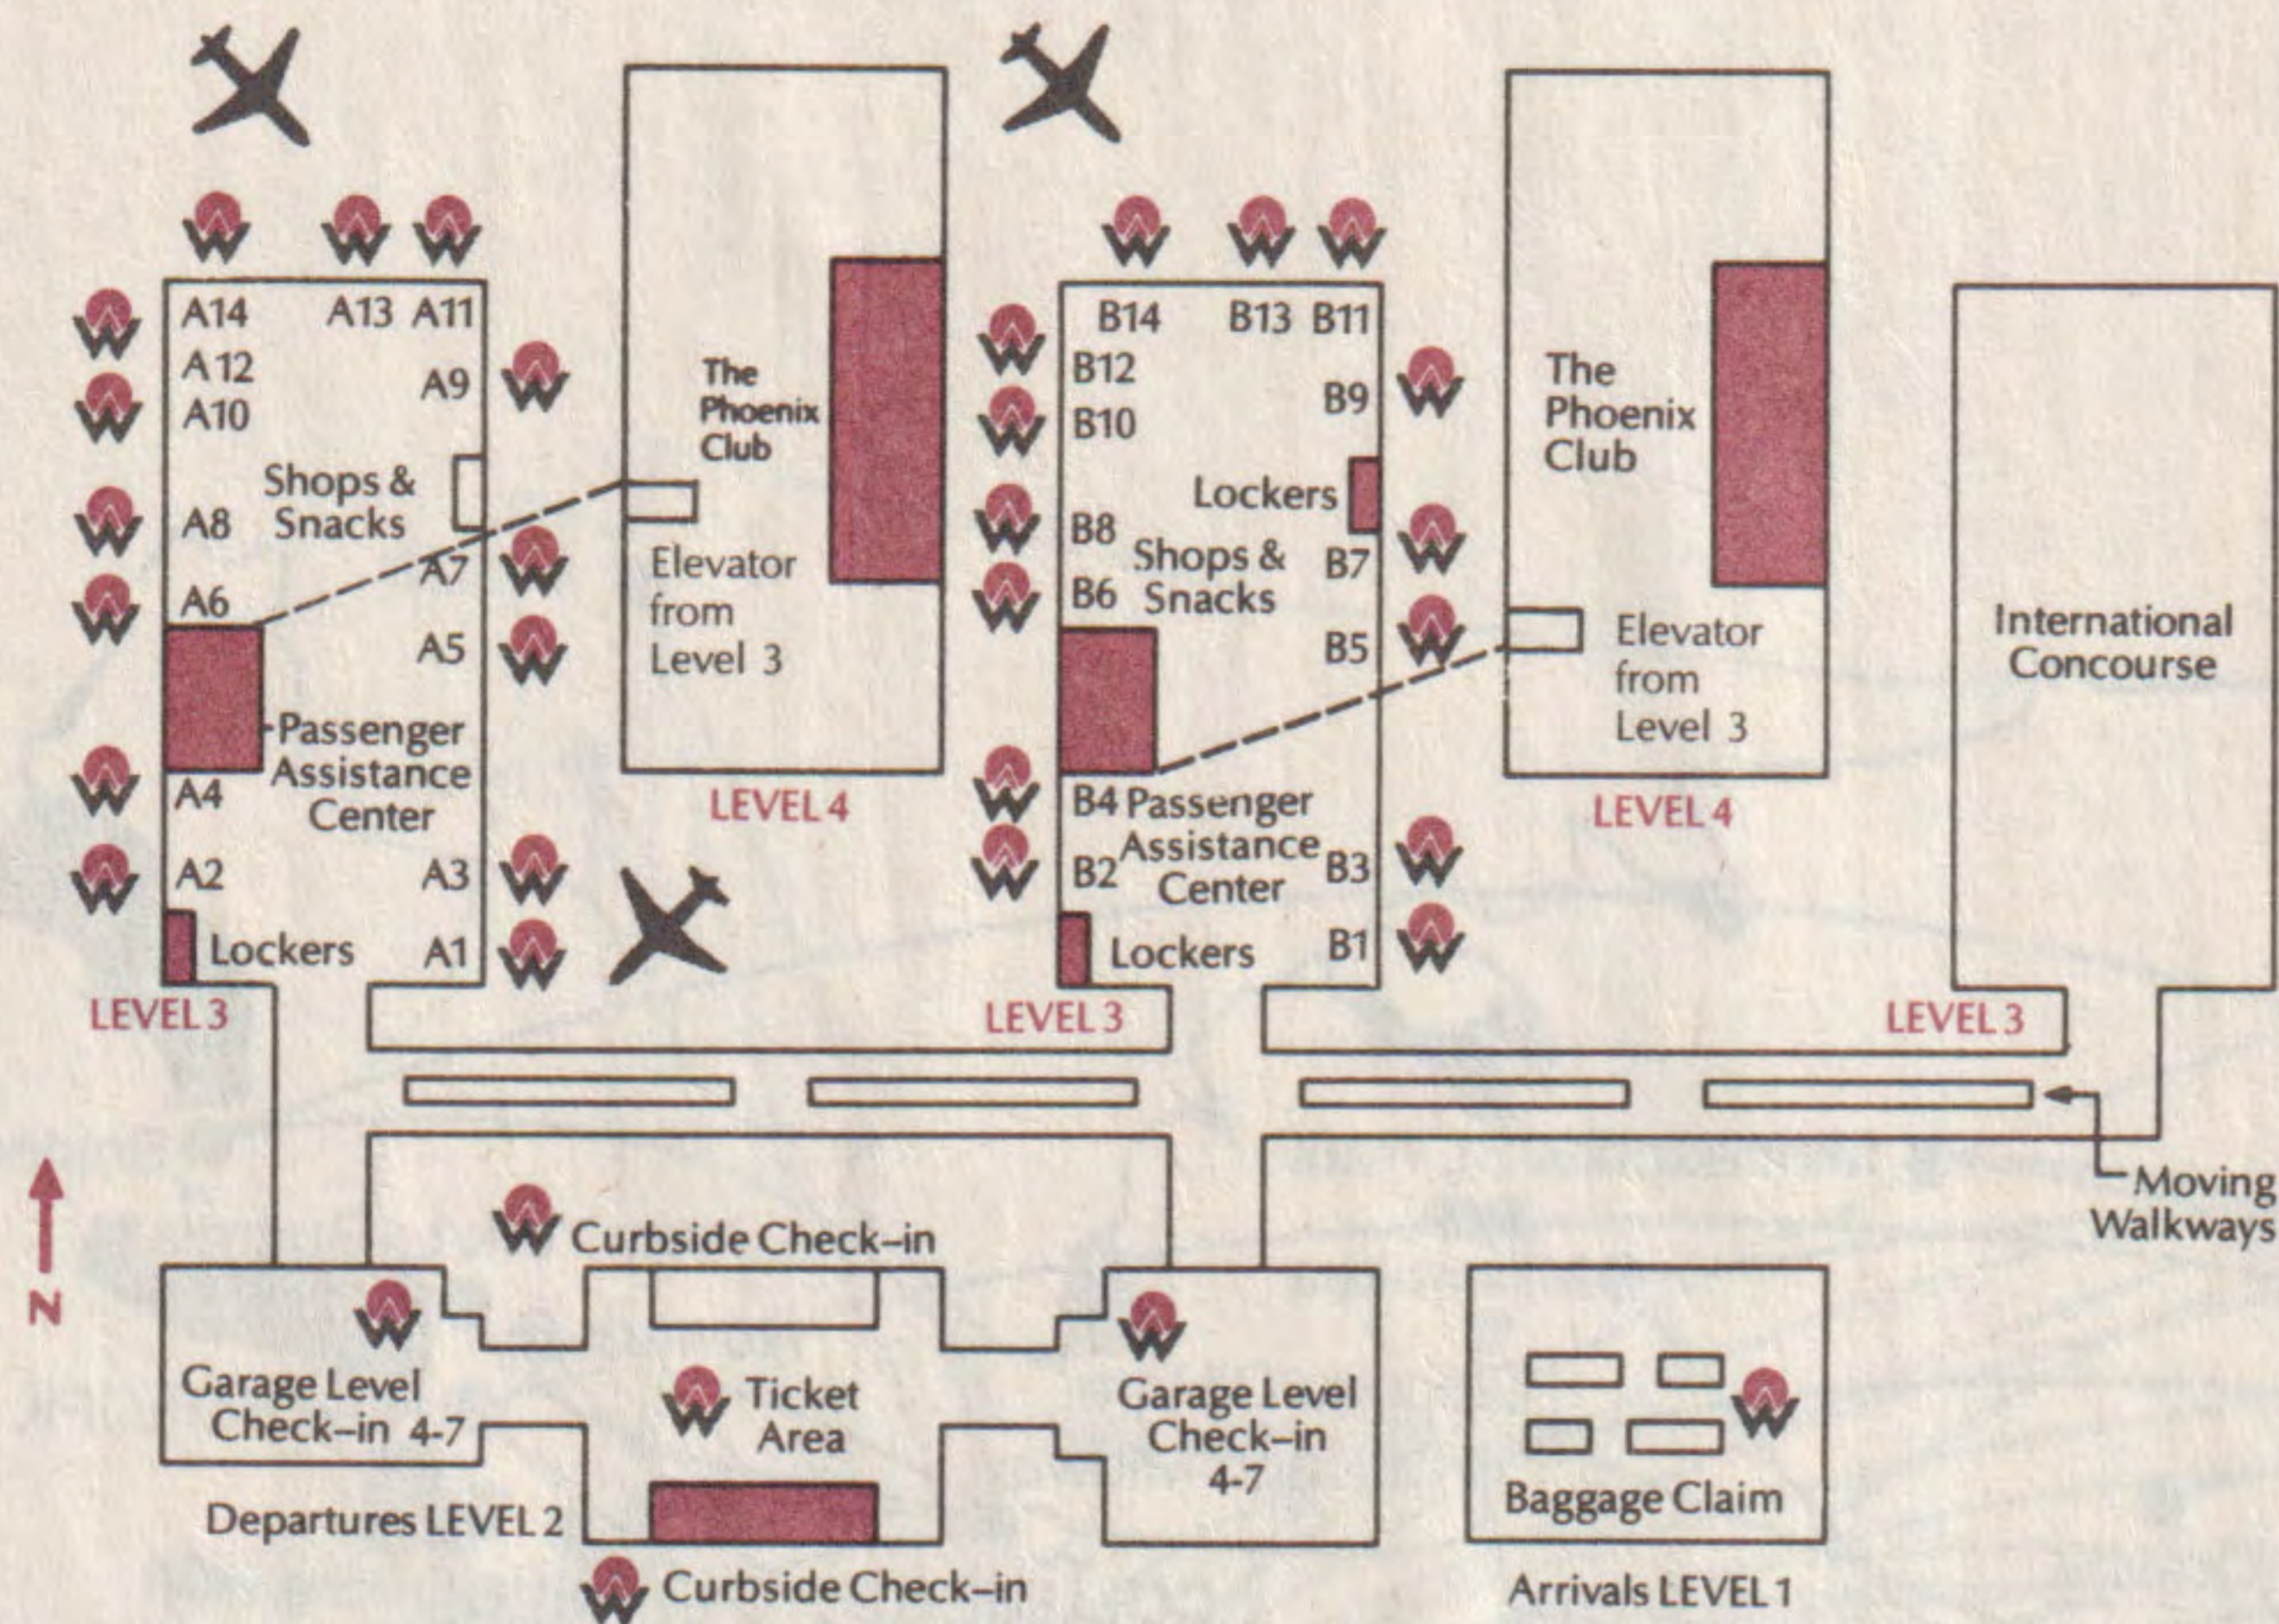

America West Airlines Superhub Gate Connections

Phoenix, Arizona

Barry M.
Goldwater
Terminal 4

Sky Harbor
International
Airport