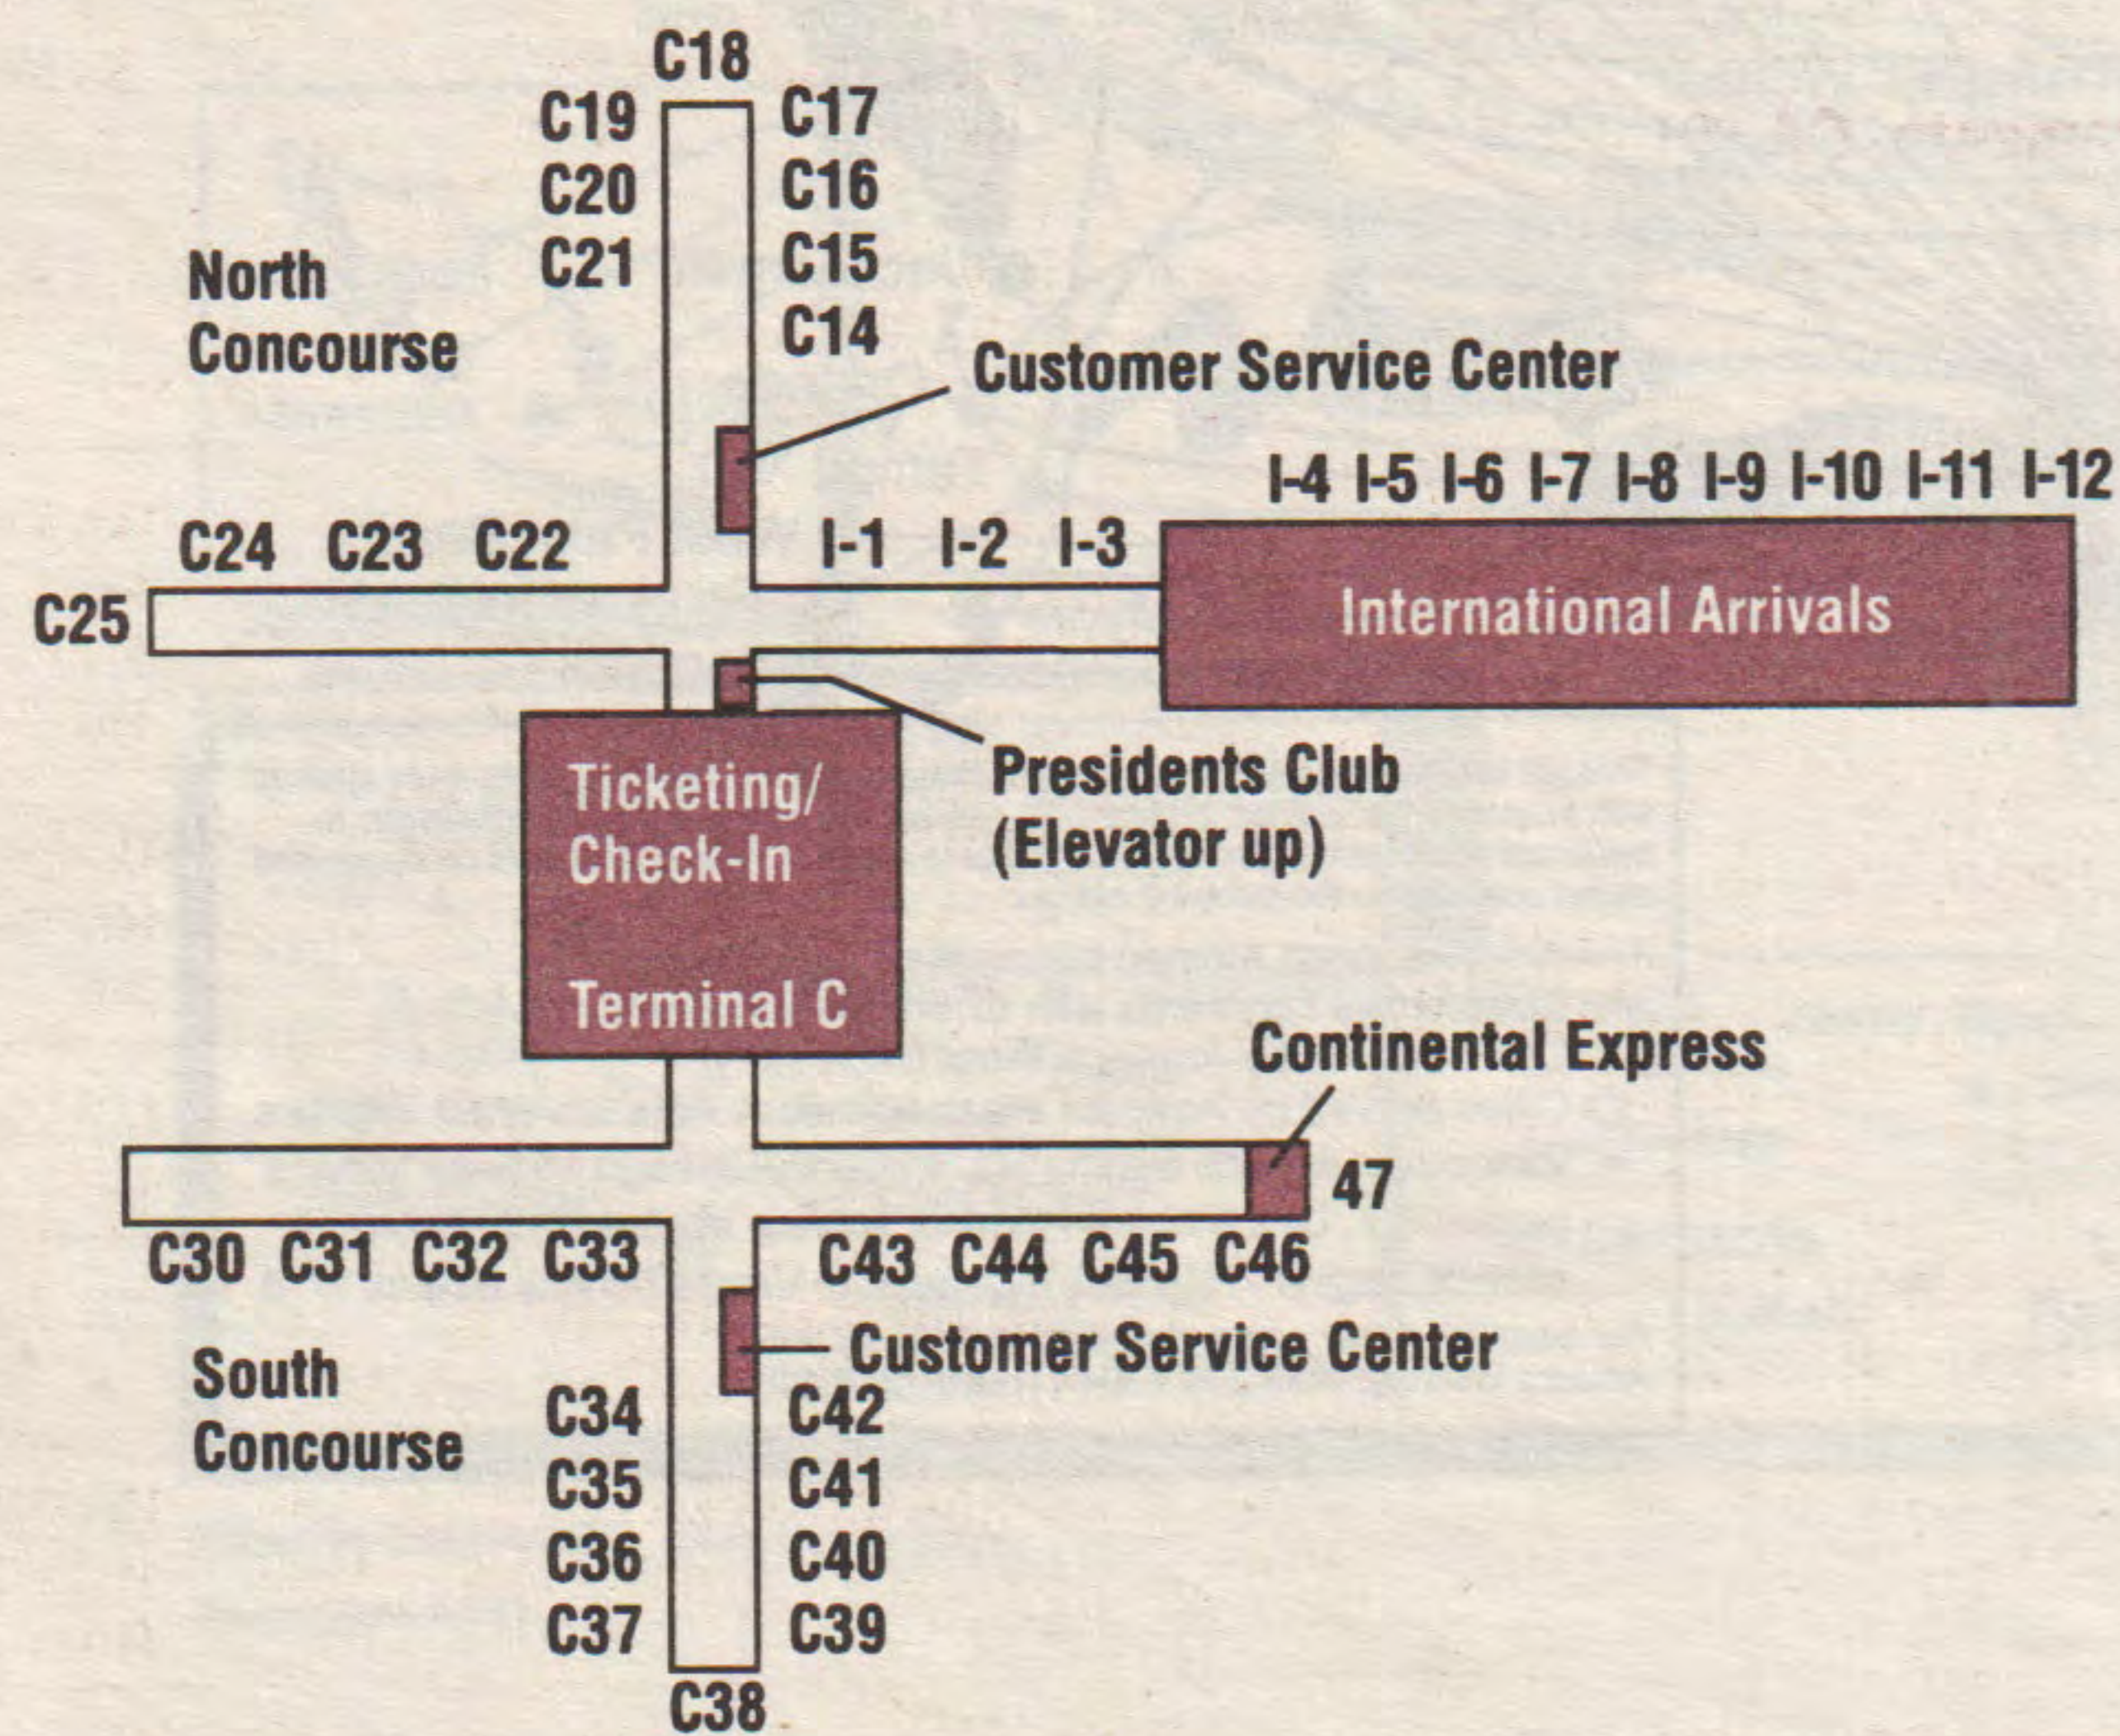

Continental Airlines Airport Terminal Maps

America West Airlines, with hubs in Phoenix, Las Vegas and Columbus, engages in a strategic partnership with Continental Airlines. On select routes, America West service is linked with Continental service, with connections provided for America West passengers primarily at Continental's Houston and Newark hubs.

Houston, Texas Houston Intercontinental Airport (IAH) Terminal C