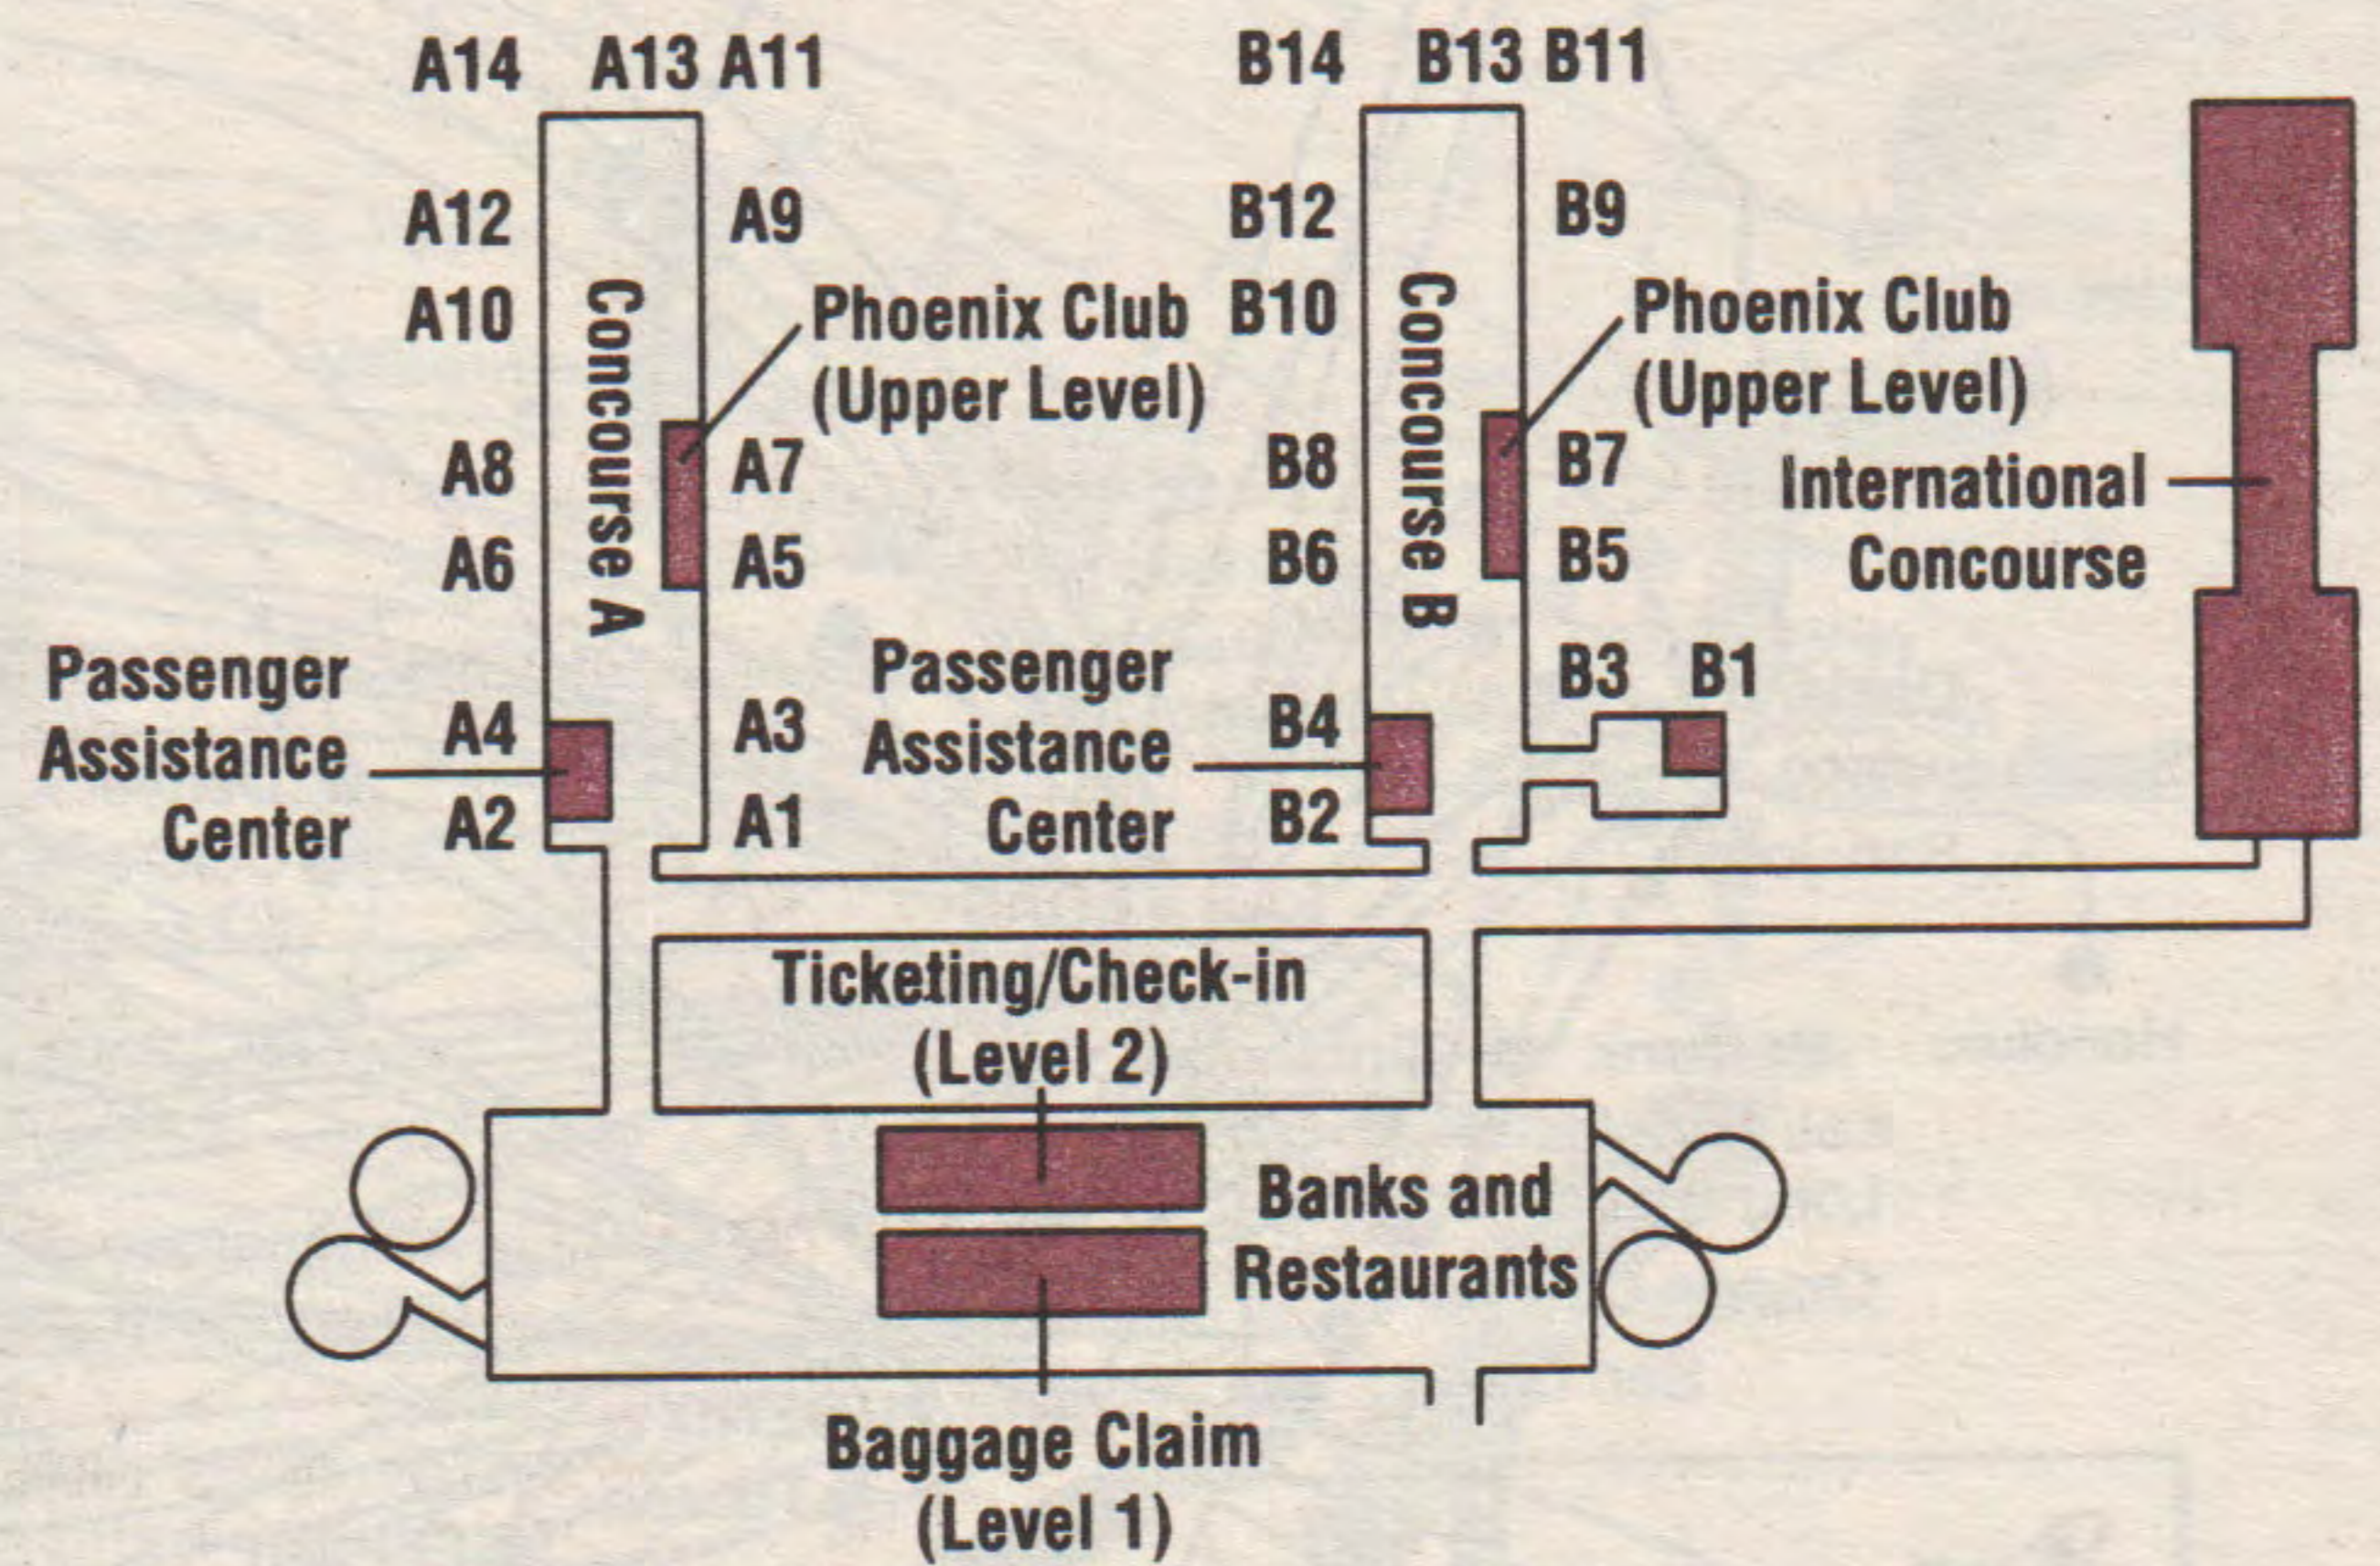

America West Airlines Superhub Gate Connections

Phoenix, Arizona
Sky Harbor International Airport (PHX)
Barry M. Goldwater Terminal 4