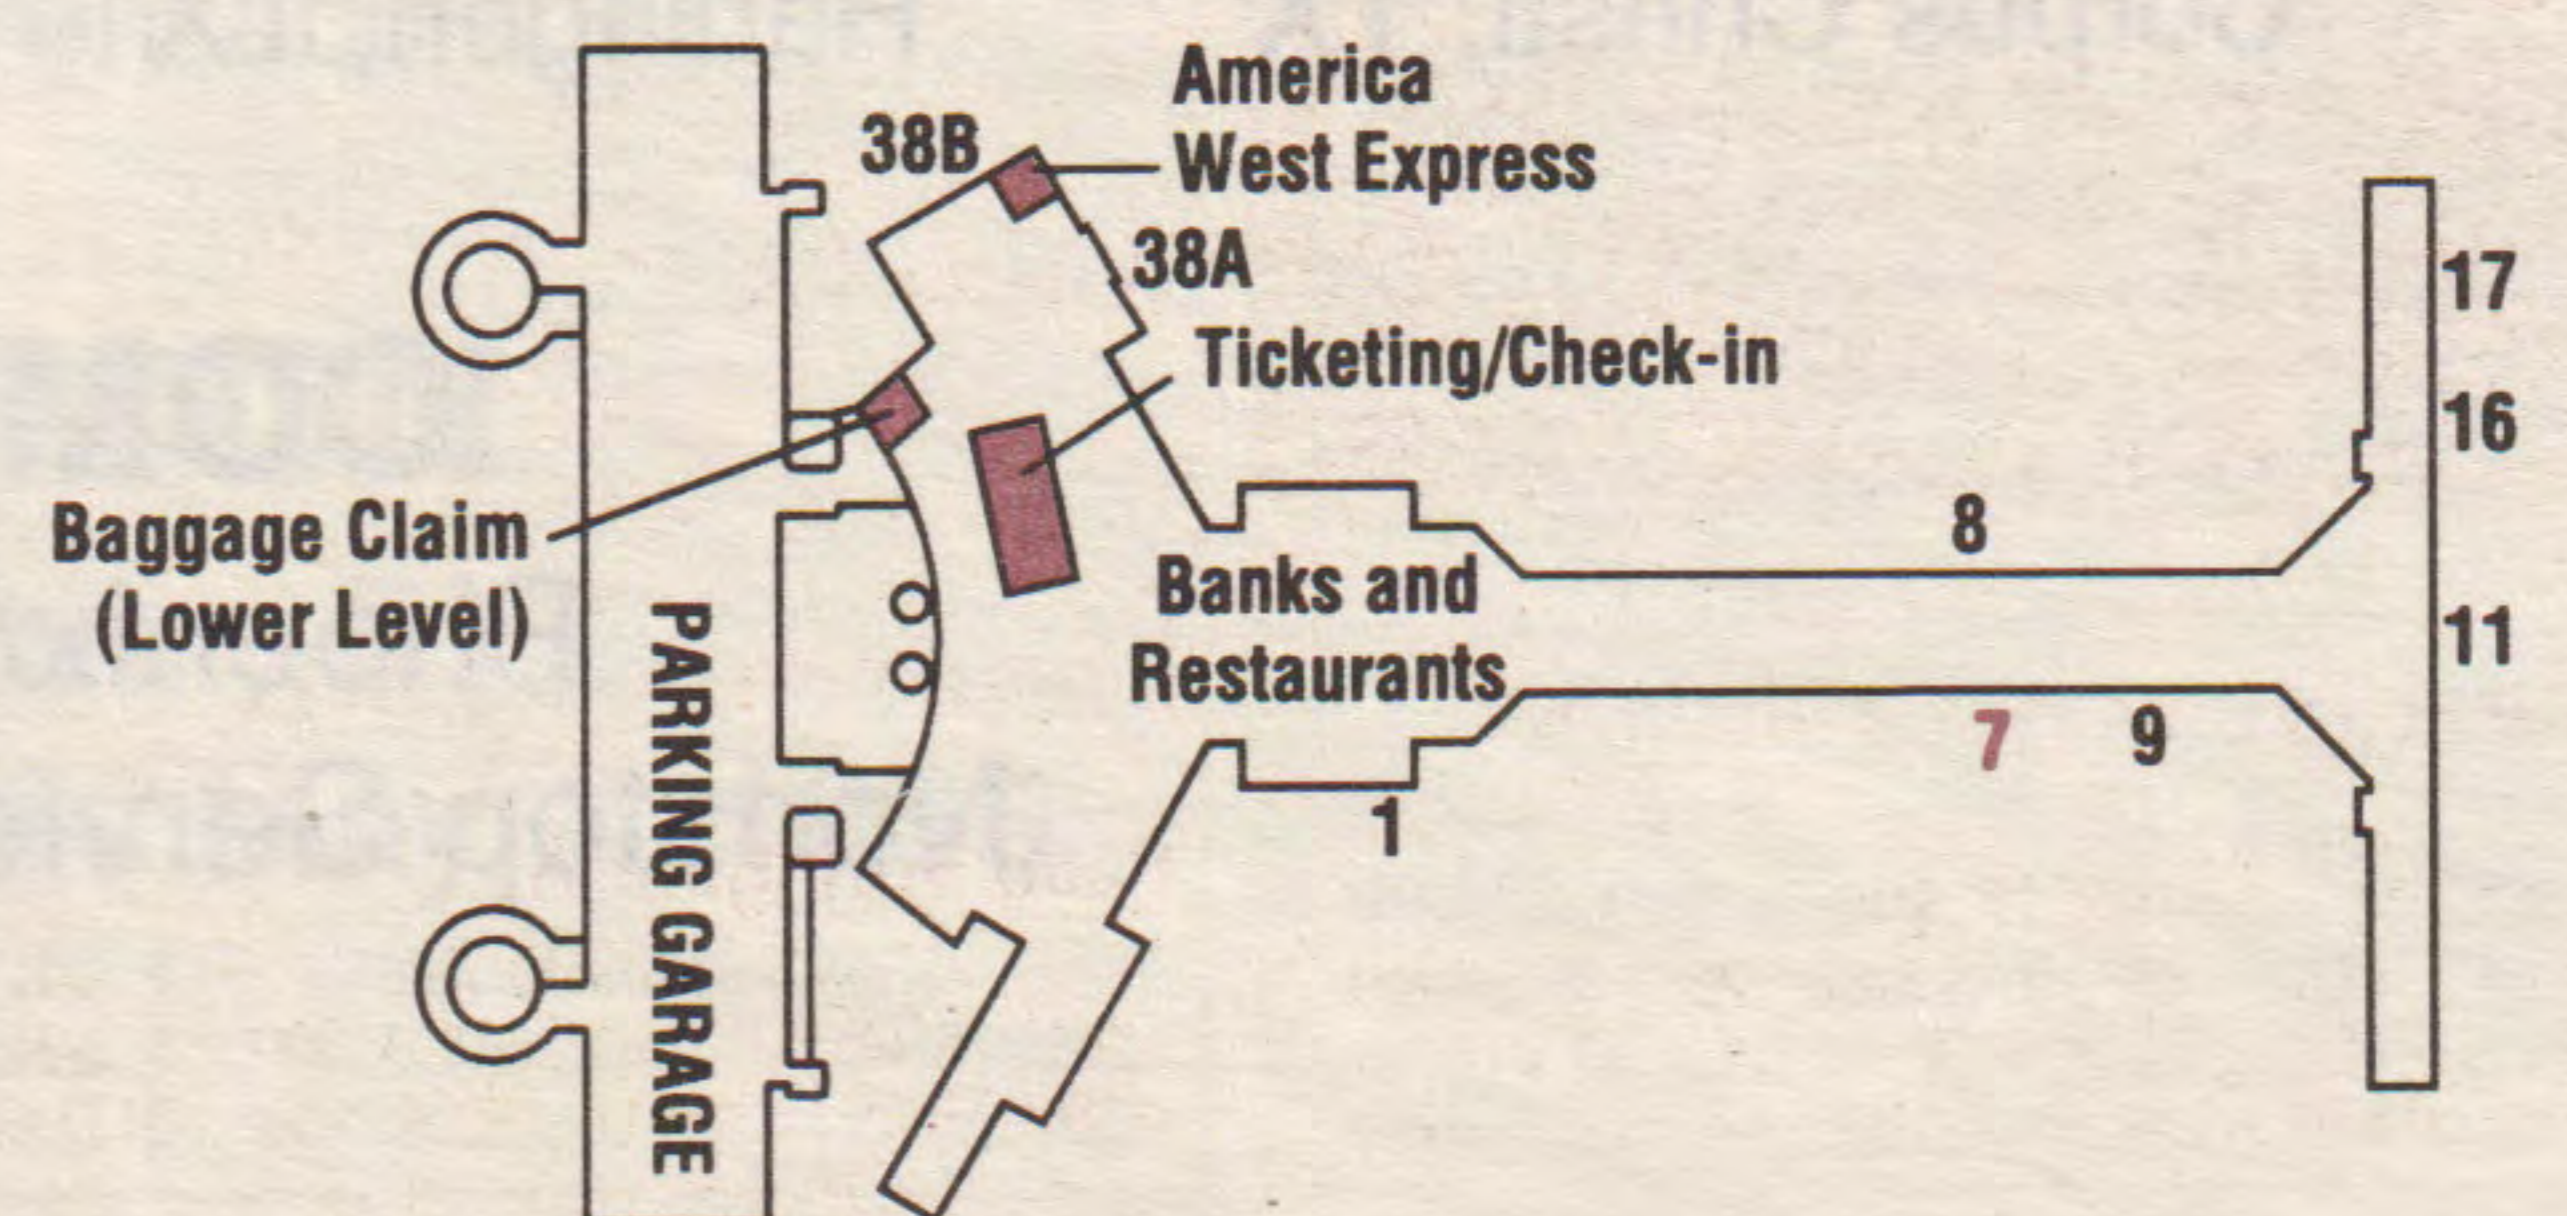

Columbus, Ohio
Port Columbus International Airport (CMH)