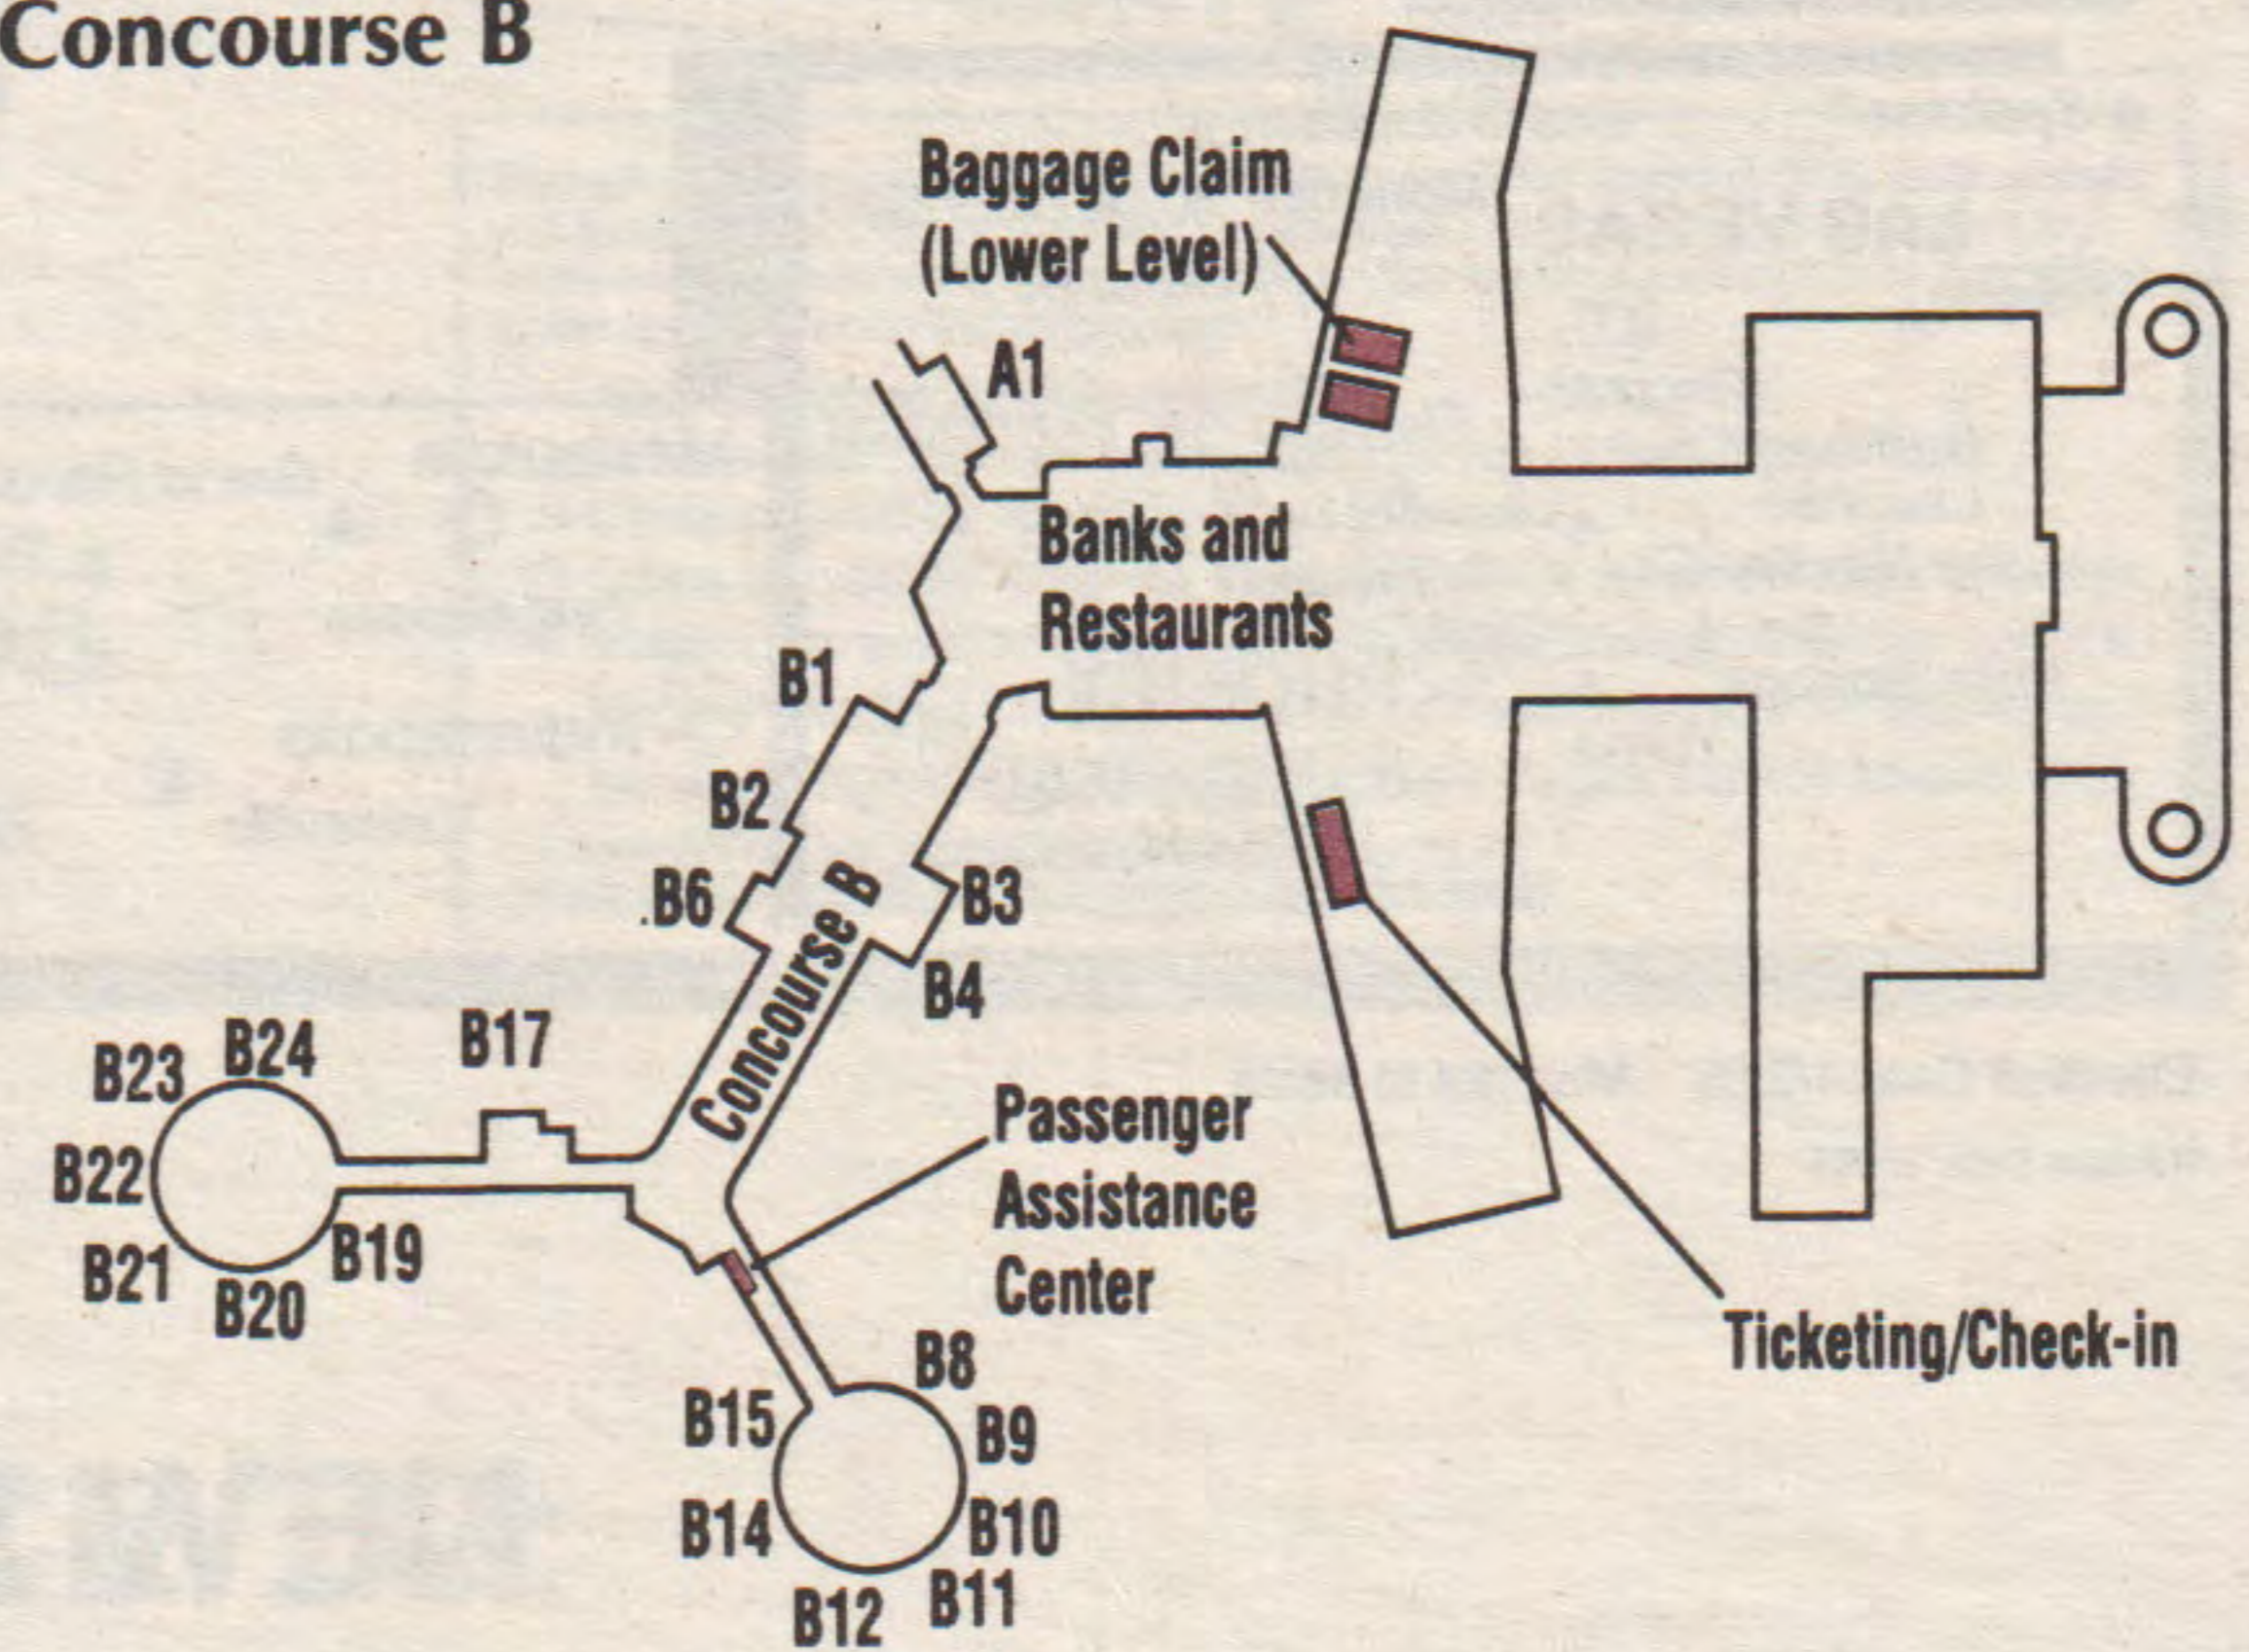

Las Vegas, Nevada
McCarran International Airport (LAS)
Concourse B