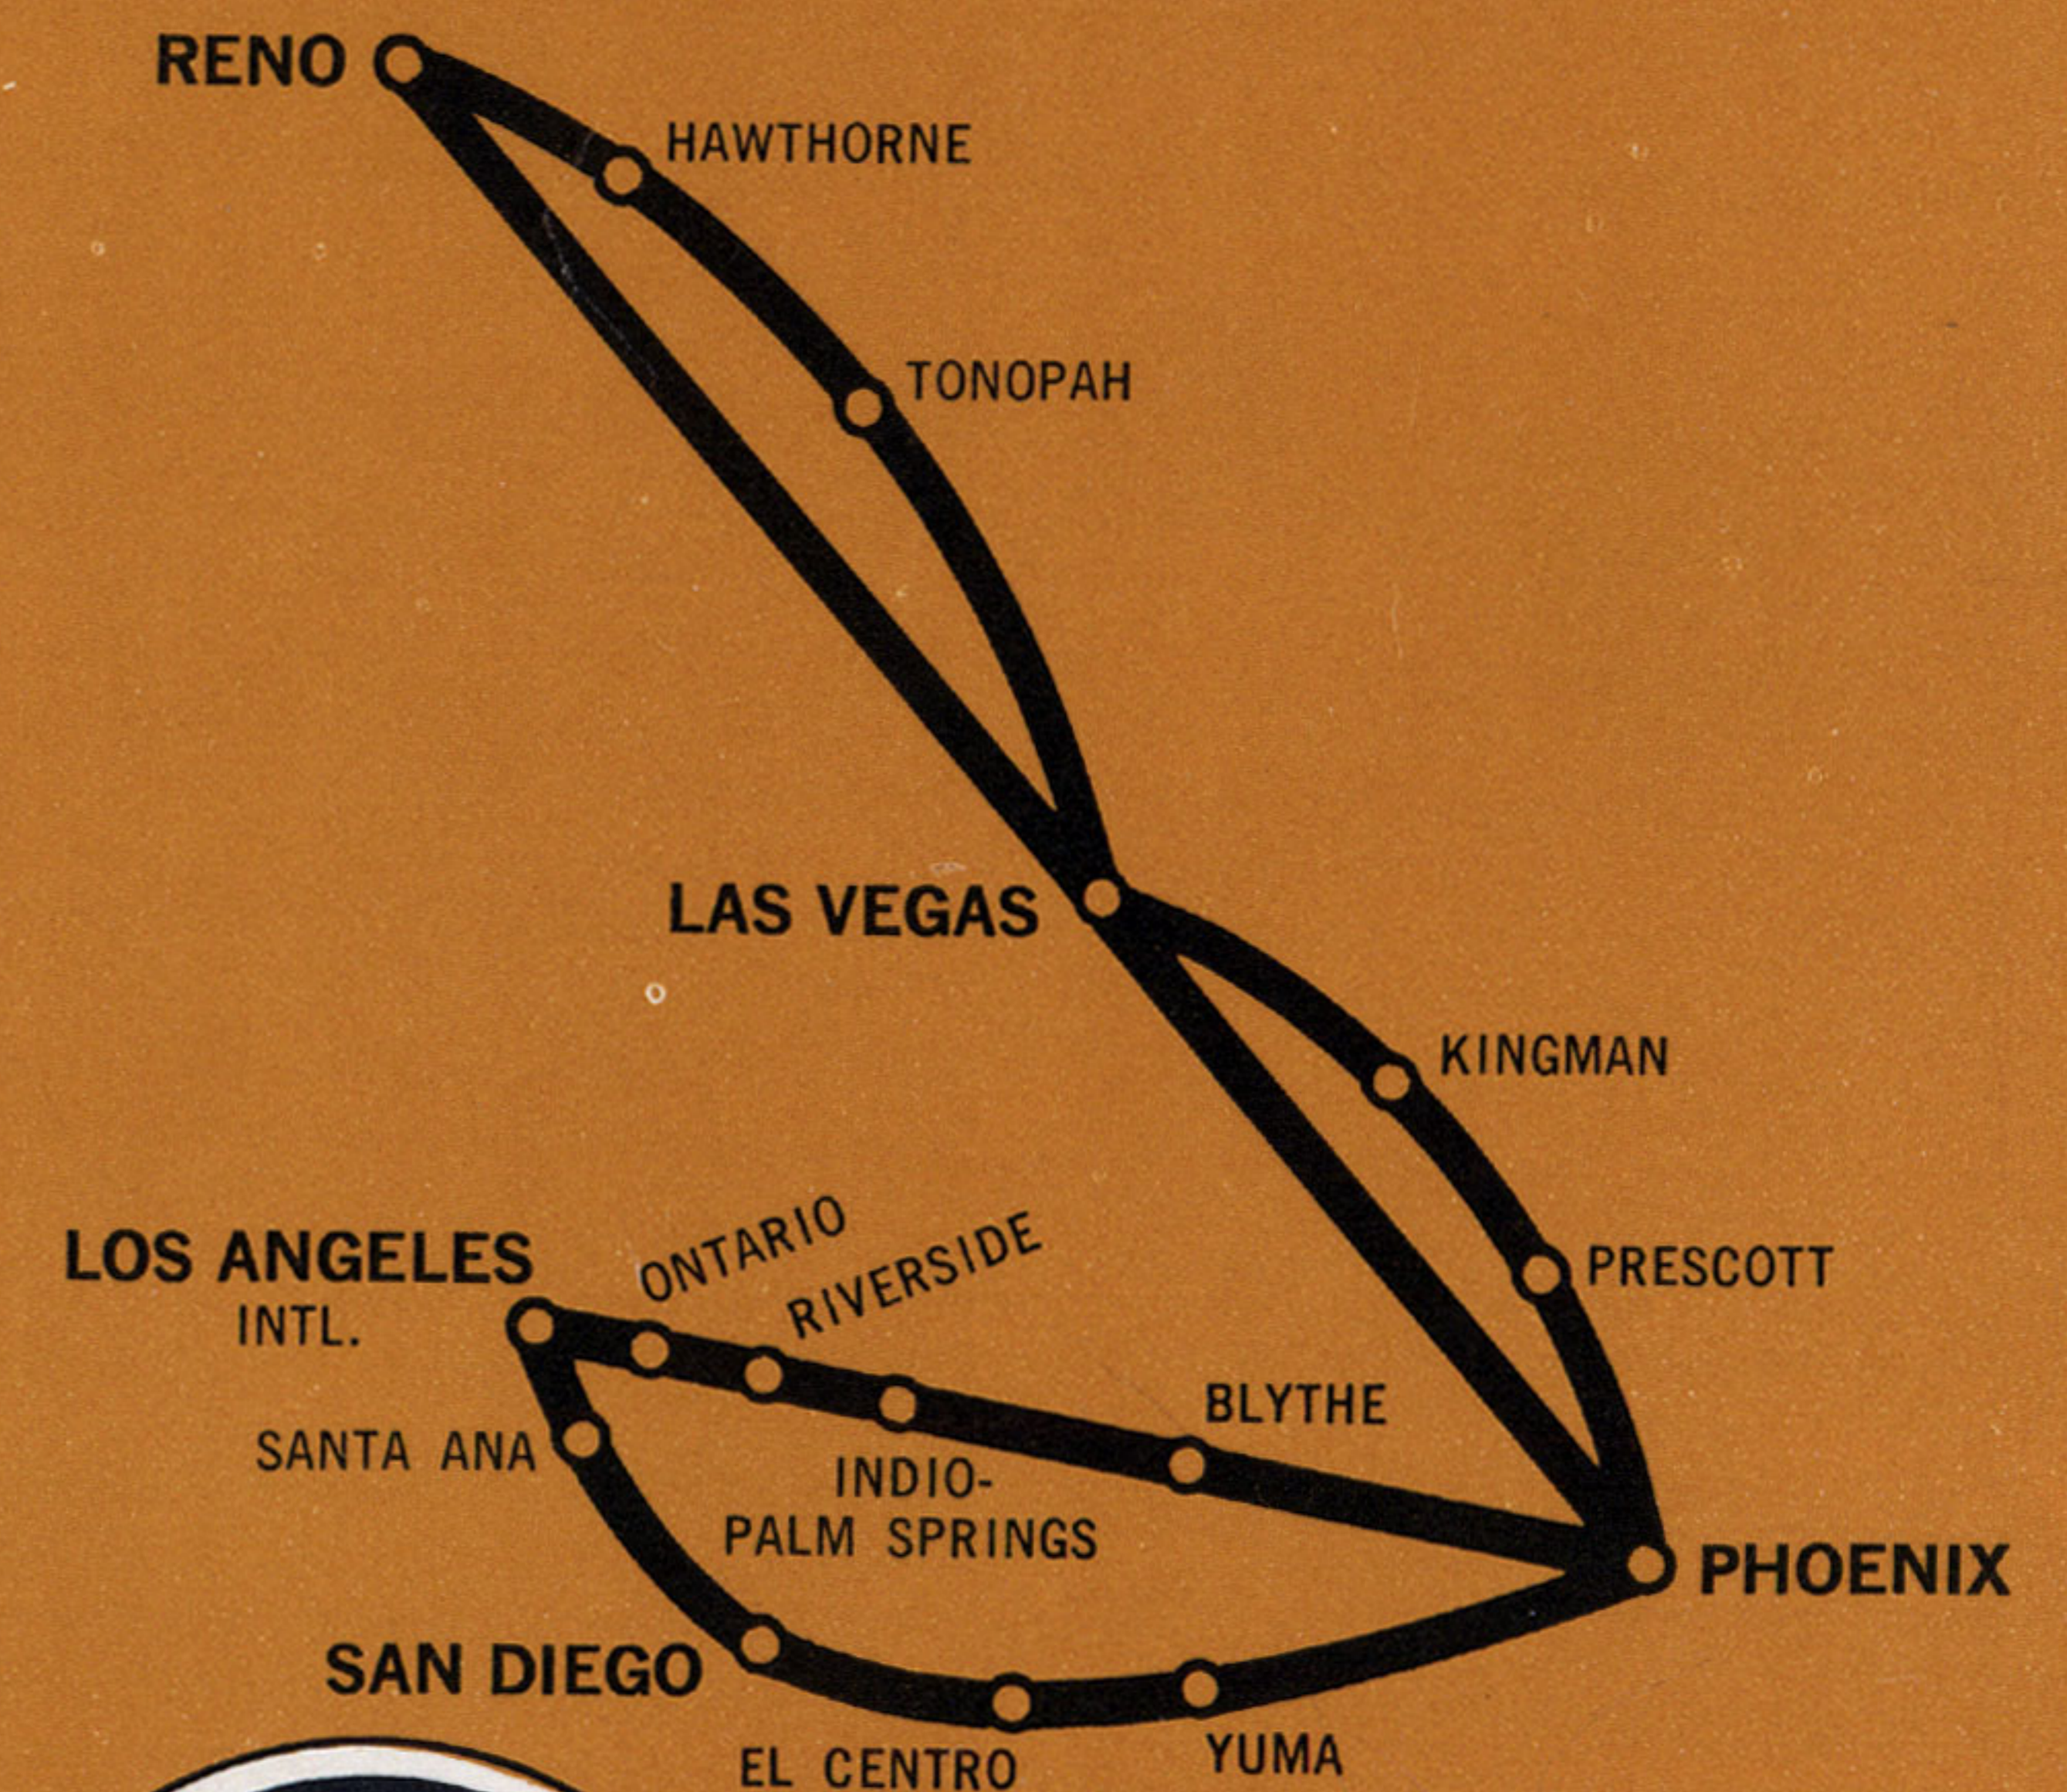

# 5

**ROUNDTrips DAILY**  
between  
**LAS VEGAS**  
and  
**PHOENIX**

OUR  
**11**<sup>TH</sup>  
YEAR OF  
SCHEDULED  
SERVICE

**SERVING 16 CITIES  
IN CALIFORNIA  
ARIZONA • NEVADA**

**RESERVATIONS AND INFORMATION**

**SPECIAL EXCURSION FARES**

**DESIGNED FOR BUSINESS AND PLEASURE**

RENO - LAS VEGAS ..... 36.70  
 (15-DAY LIMIT)  
 YUMA - PHOENIX ..... 18.90  
 (3-DAY LIMIT)

*Round Trip plus tax*

**REMEMBER YOUR 1/2 FARE FAMILY PLAN**

Phone MAdison 9-1721, Los Angeles  
 Phone DUDley 2-3031, Las Vegas, Nevada

Write P.O. Box 391, Las Vegas, Nev.  
 OR ANY BONANZA AIR LINE STATION

Sec. 34,66, P. L. & R.  
 U. S. POSTAGE  
**PAID**  
 LAS VEGAS, NEVADA  
 Permit No. 39

EFFECTIVE FEBRUARY 1, 1957

**ROUNDTrips DAILY**  
 between  
**LAS VEGAS**  
 and  
**PHOENIX**

**SERVING 16 CITIES  
 IN CALIFORNIA  
 ARIZONA • NEVADA**