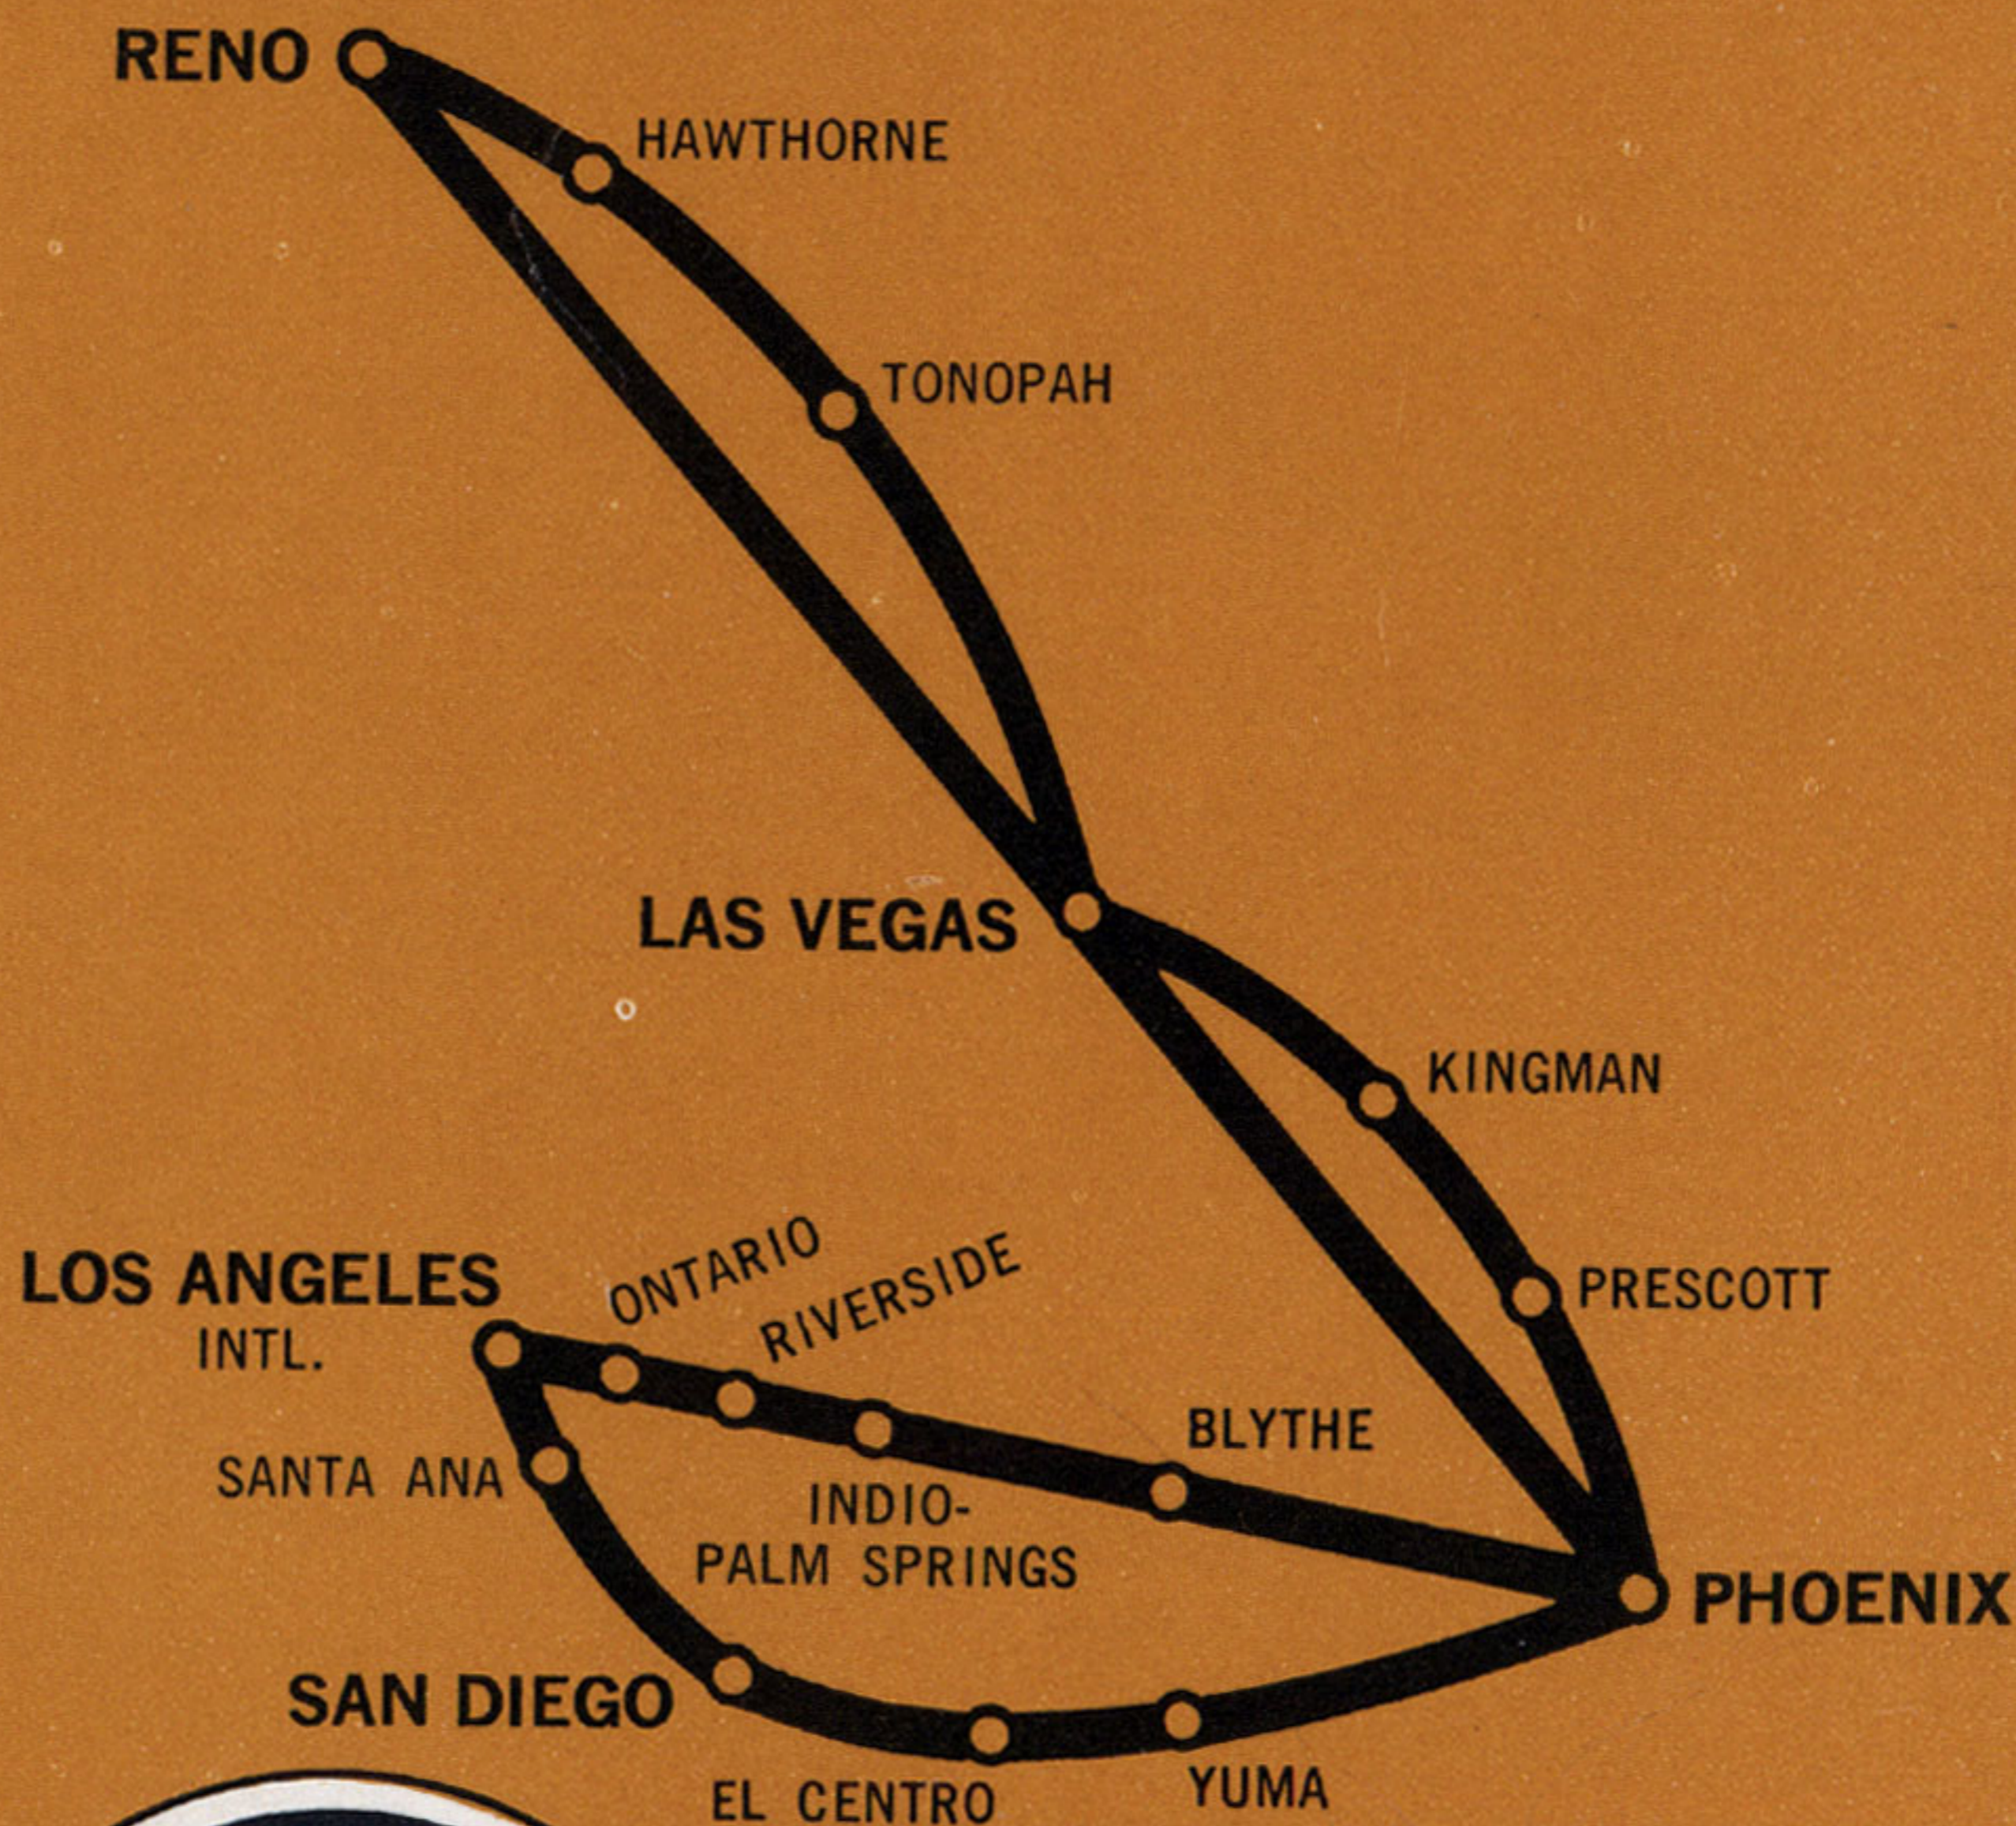

# Bonanza

AIR LINES

# 5

**ROUNDTrips DAILY**  
between  
**LAS VEGAS**  
and  
**PHOENIX**

OUR  
**11**<sup>TH</sup>  
YEAR OF  
SCHEDULED  
SERVICE

**SERVING 16 CITIES  
IN CALIFORNIA  
ARIZONA • NEVADA**

**RESERVATIONS AND INFORMATION**

**SPECIAL EXCURSION FARES**

**DESIGNED FOR BUSINESS AND PLEASURE**

RENO - LAS VEGAS ..... 36.70  
 (15-DAY LIMIT)  
 YUMA - PHOENIX ..... 18.90  
 (3-DAY LIMIT)

*Round Trip plus tax*

**REMEMBER YOUR 1/2 FARE FAMILY PLAN**

EFFECTIVE FEBRUARY 1, 1957

**ROUNDTrips DAILY**  
 between  
**LAS VEGAS**  
 and  
**PHOENIX**

**SERVING 16 CITIES  
 IN CALIFORNIA  
 ARIZONA • NEVADA**