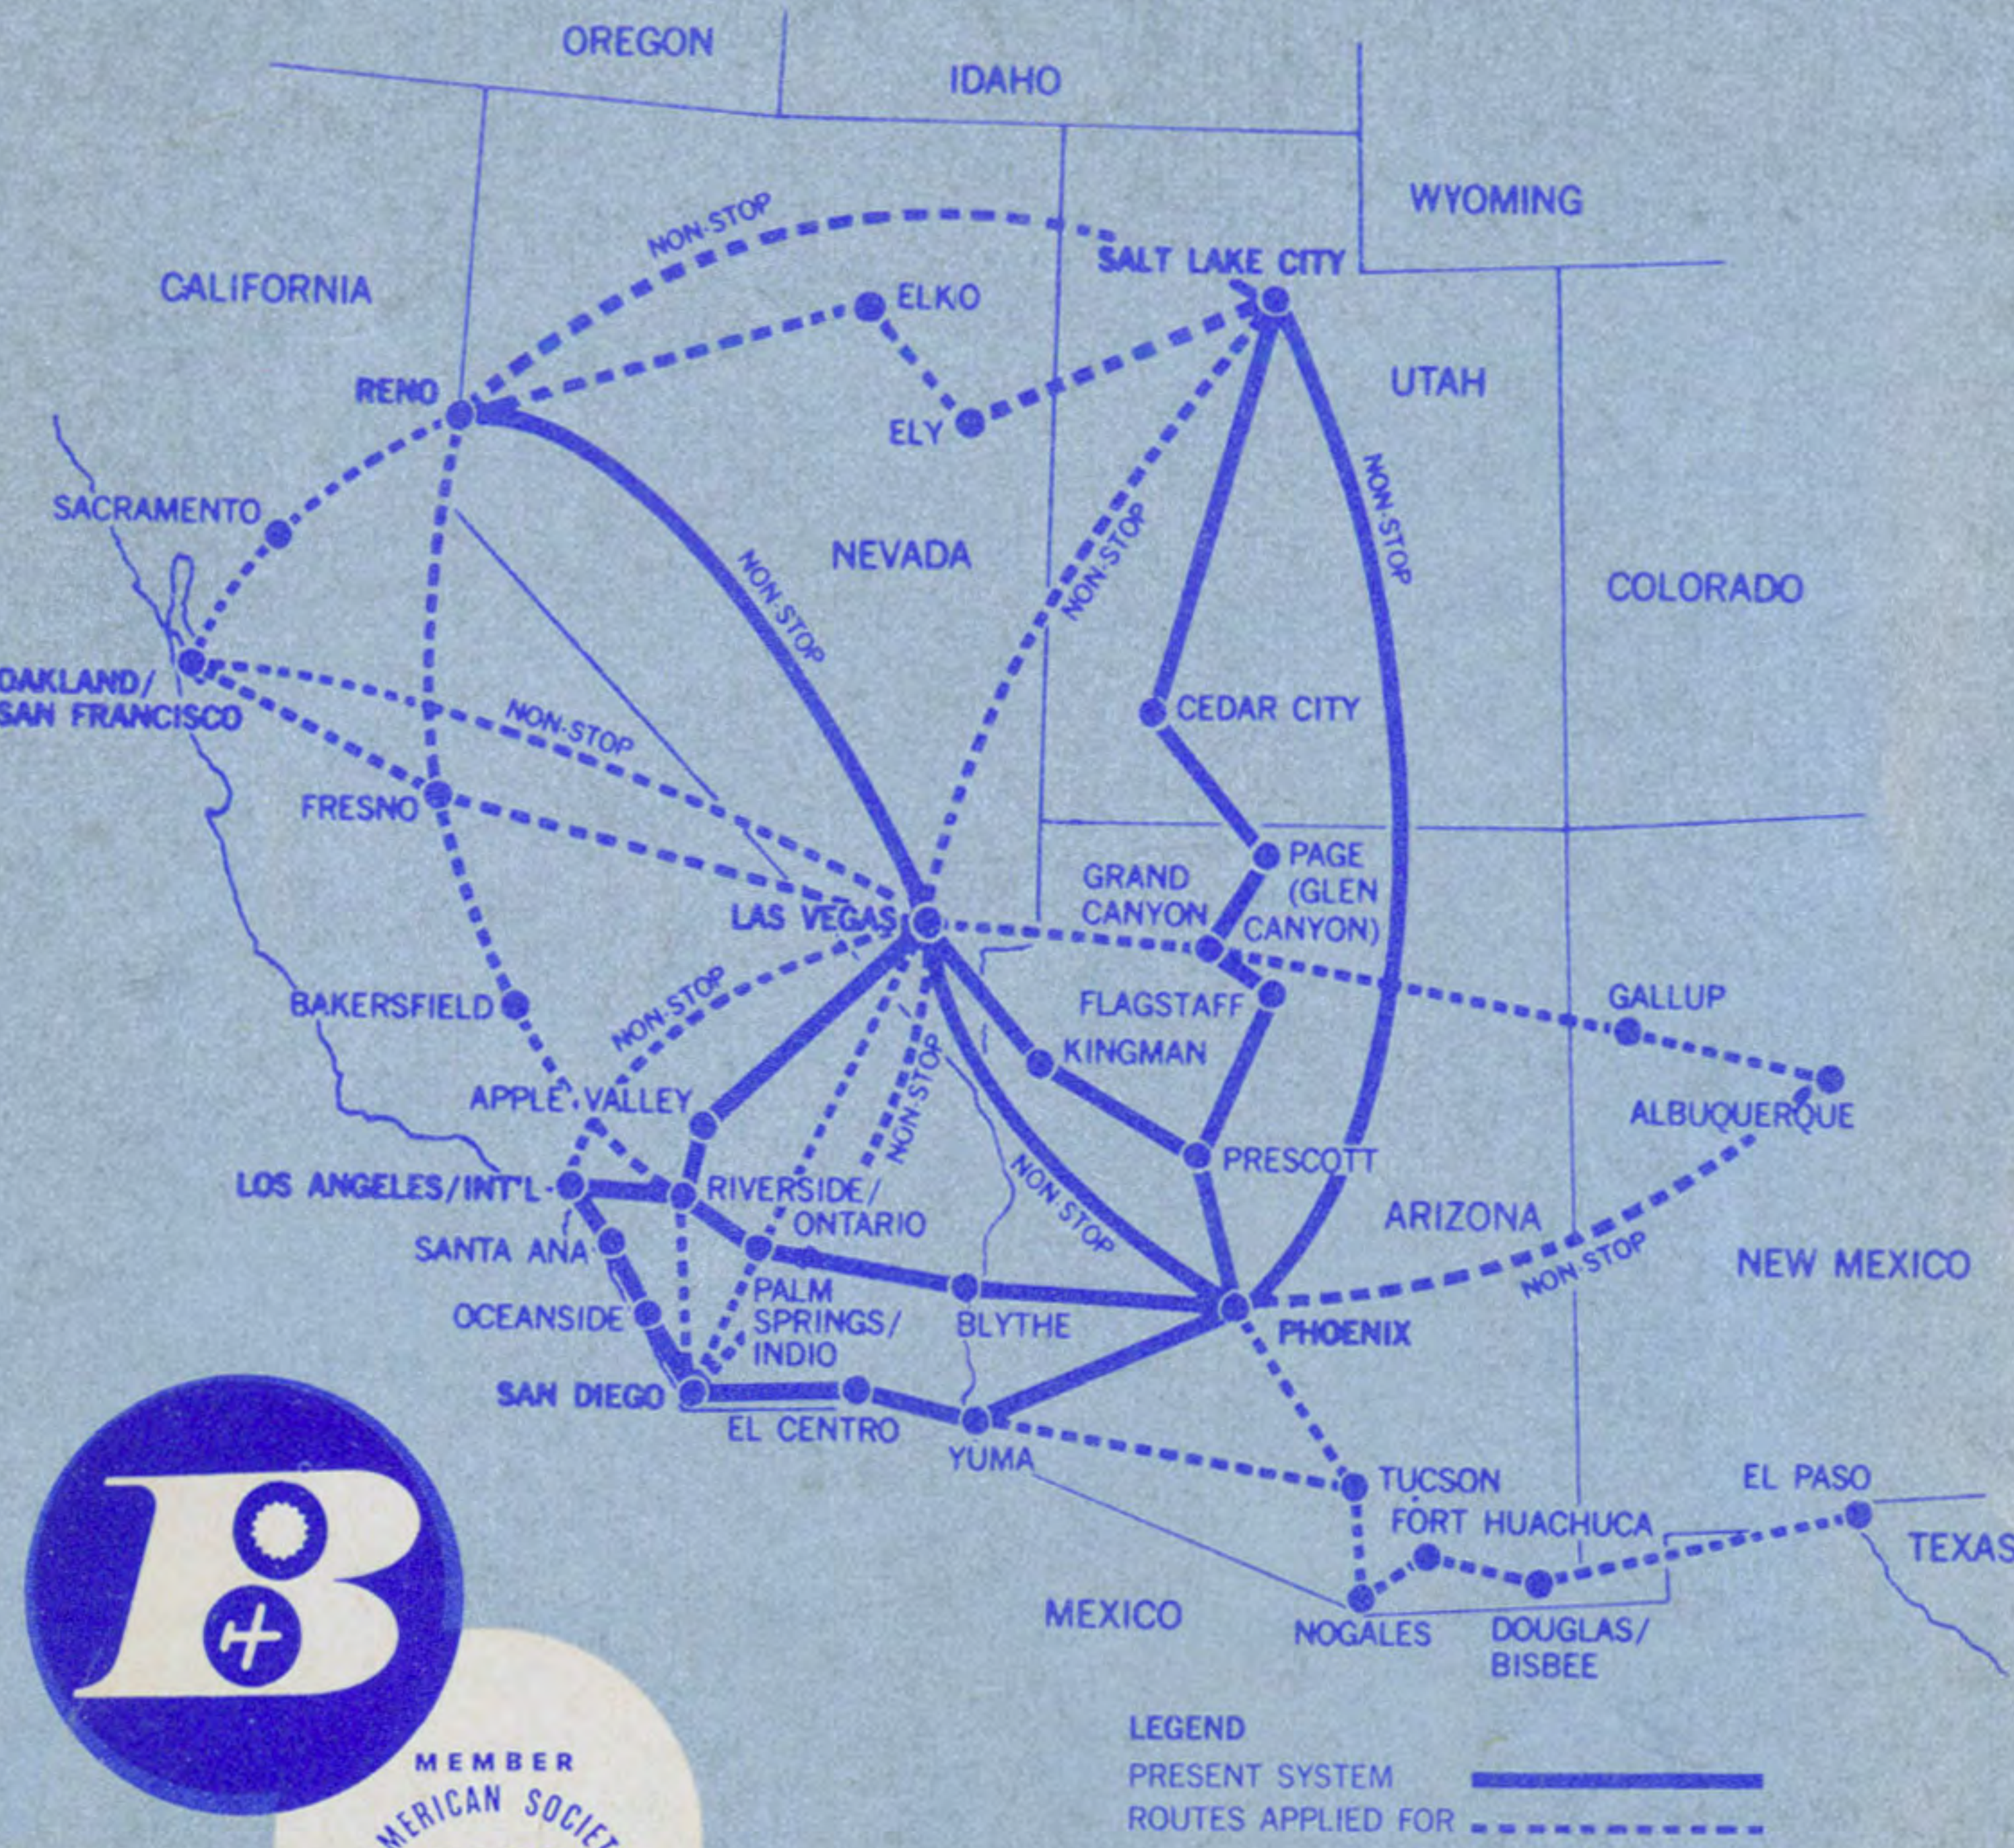

BONANZA

FLIES YOU TO THE RESORTS

Effective Sept. 25, 1960