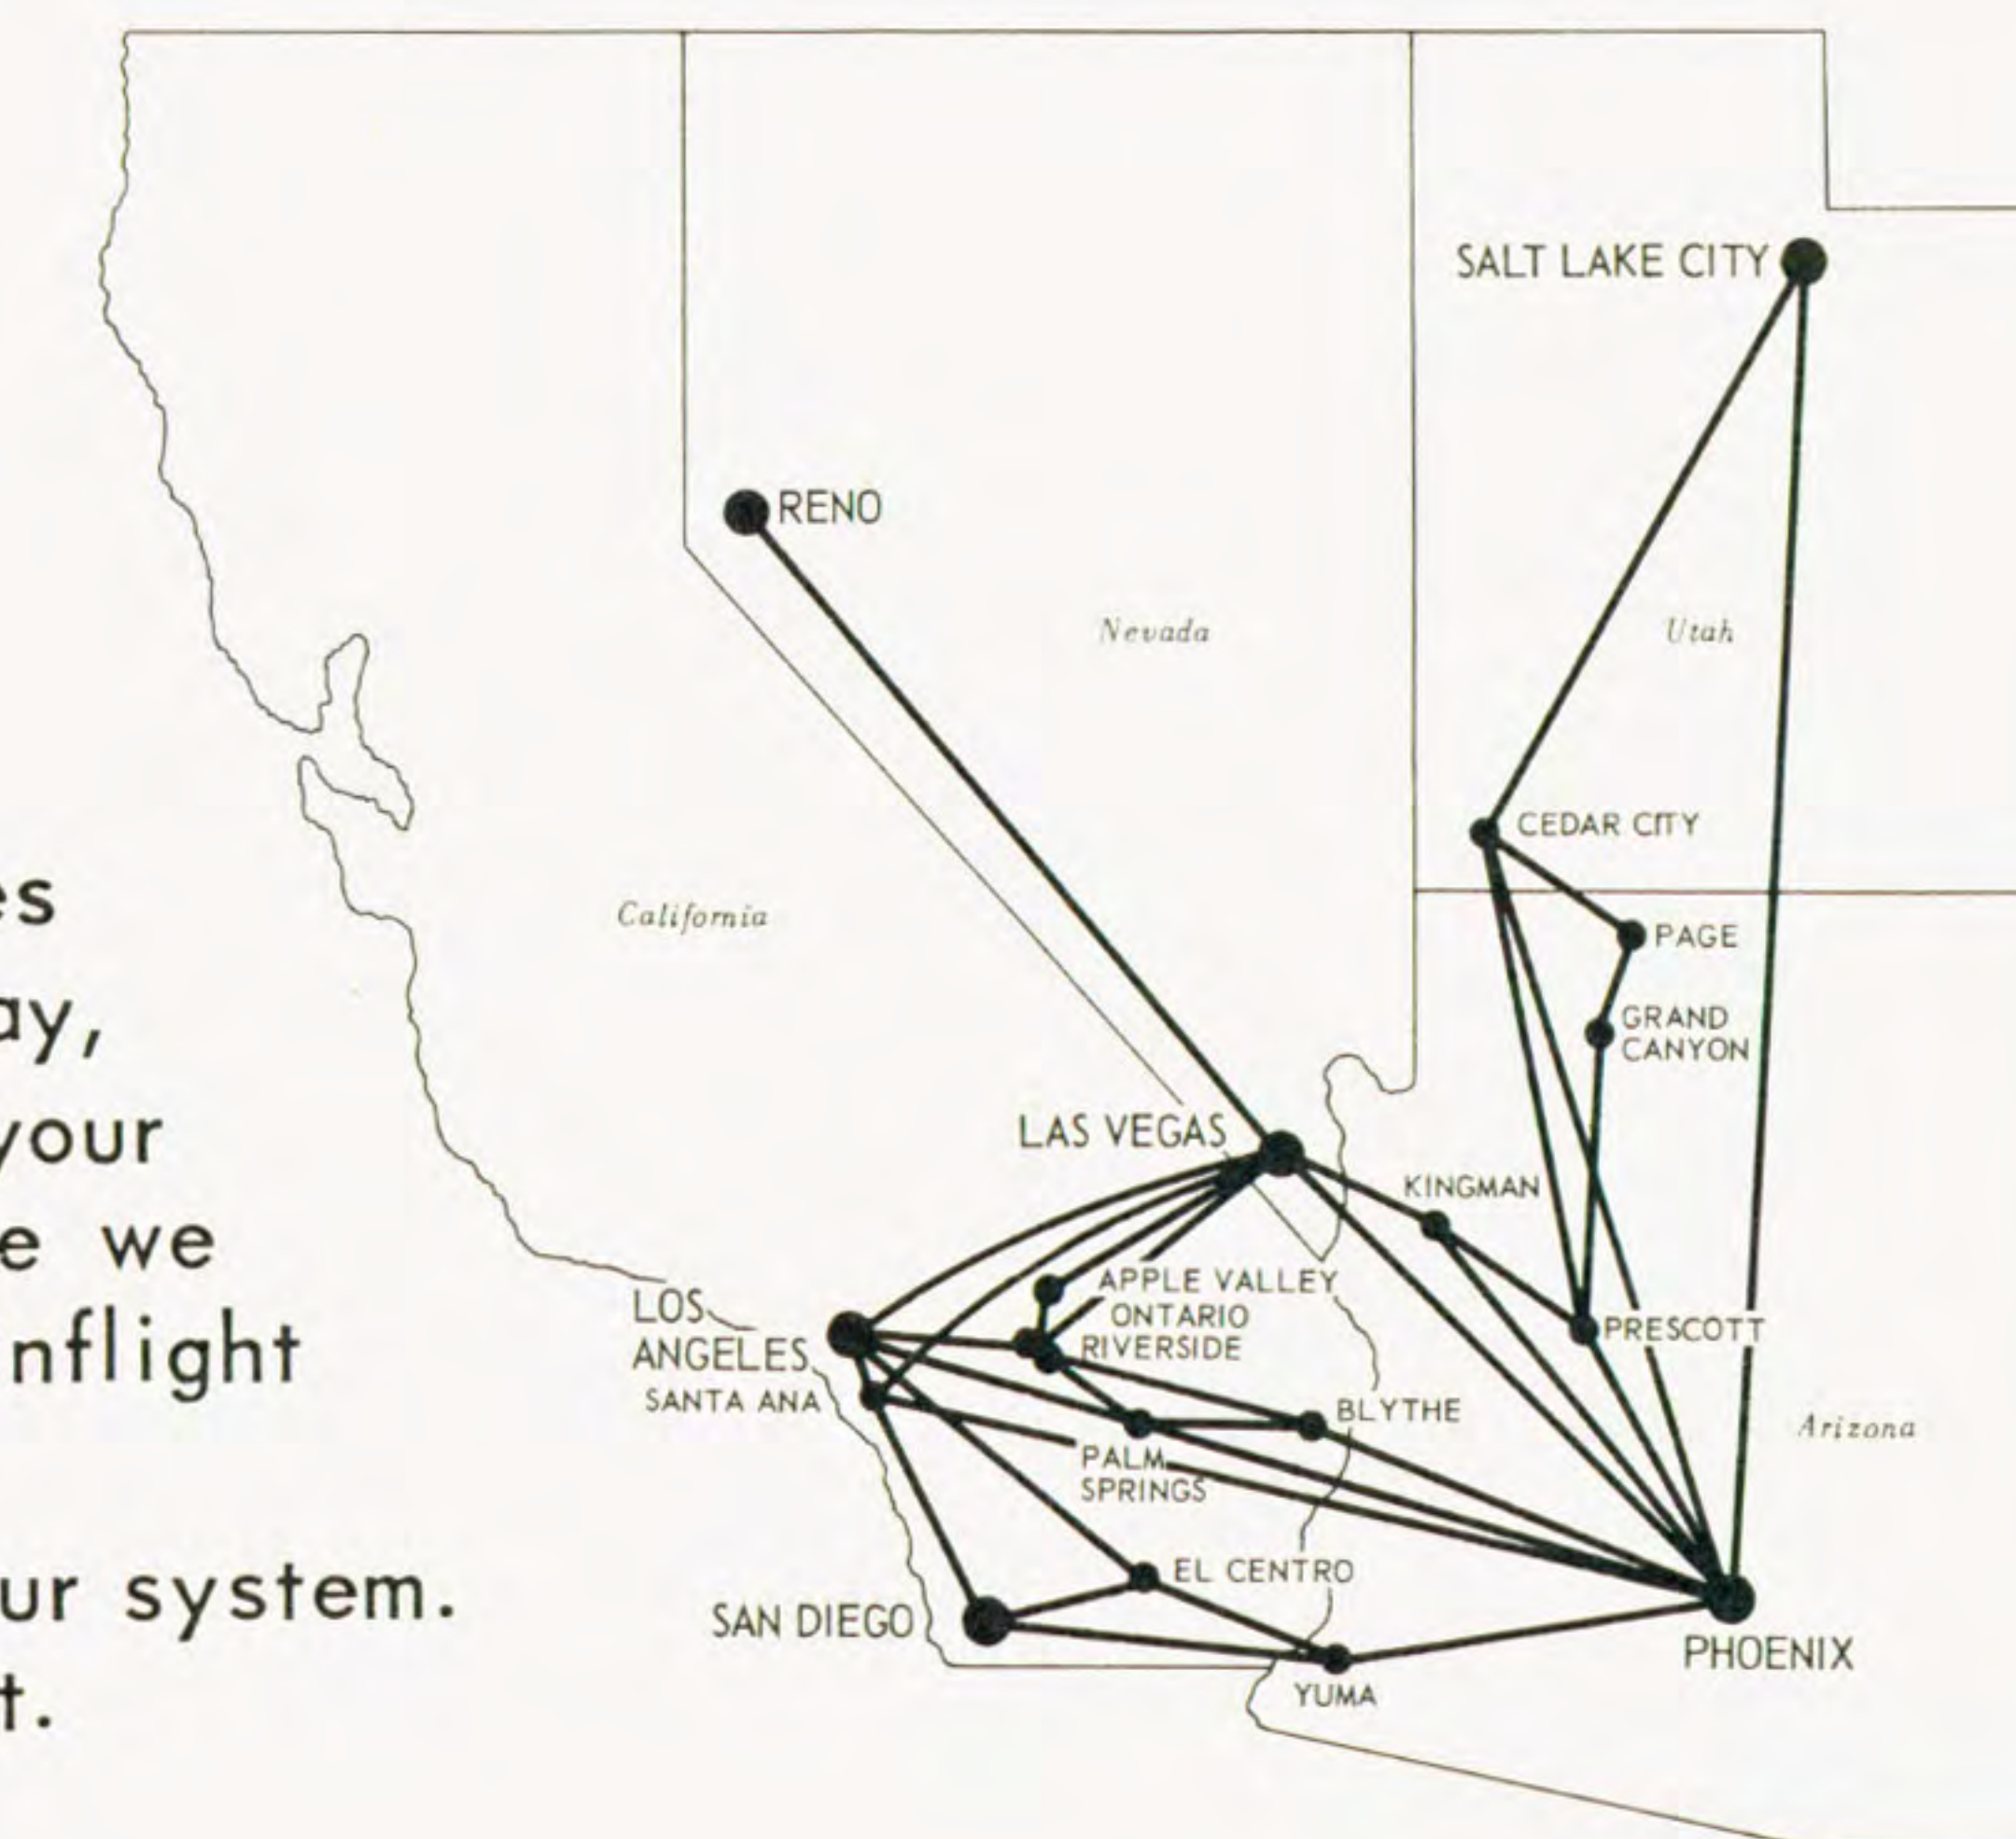

F-27A Jet-Prop Silver Dart Flight **602**  
 LV. SANTA ANA (Orange Co. Airport) ... 4:30 P.M.  
 AR. LAS VEGAS ... 5:35 P.M.

F-27A Jet-Prop Silver Dart Flight **601**  
 LV. LAS VEGAS ... 6:00 P.M.  
 AR. SANTA ANA (Orange Co. Airport) ... 7:05 P.M.

ONE WAY  
FIRST CLASS  
FARE **\$17** Plus  
Tax

**This is BUDGET-AIRE**

**Our one low \$13 fare is just one reason to fly Bonanza to Las Vegas!**

BUDGET-AIRE is what we call our low fare between Los Angeles and Las Vegas. It's our only fare. Bonanza offers 12 flights every day, both ways, so you see it's easy to choose a departure time that fits your schedule. You'll enjoy a fast comfortable jet-prop flight too, because we offer all F-27 jet-prop flights. Your favorite cocktails are available inflight as well as complimentary service such as coffee, tea, etc.

Fly Bonanza to Las Vegas and if we please you, try the rest of our system. You'll find low fares to most all of the interesting places in the west.

**FARES**

**Bonanza's New One Way Budget-Aire Fares**

	APPLE VALLEY	LAS VEGAS	LOS ANGELES
LAS VEGAS .....	\$10.00		
LOS ANGELES ....	9.00	\$13.00	
ONTARIO .....	4.70	12.00	\$6.00
RIVERSIDE .....	4.70	12.00	6.00

(All fares subject to 5% Federal Airways Tax)

**NOTE: References**

- 7-day return limit. Applicable all days. May be combined with other fares.
- 10-day return limit. Applicable daily except on flights departing between 6:00 a.m. and 10:00 p.m. on Friday or on flights departing between 12:00 noon and 10:00 p.m. on Sunday. May not be combined with other fares.
- 10-day return limit. Applicable daily except Friday and Sunday. May be combined with other fares.