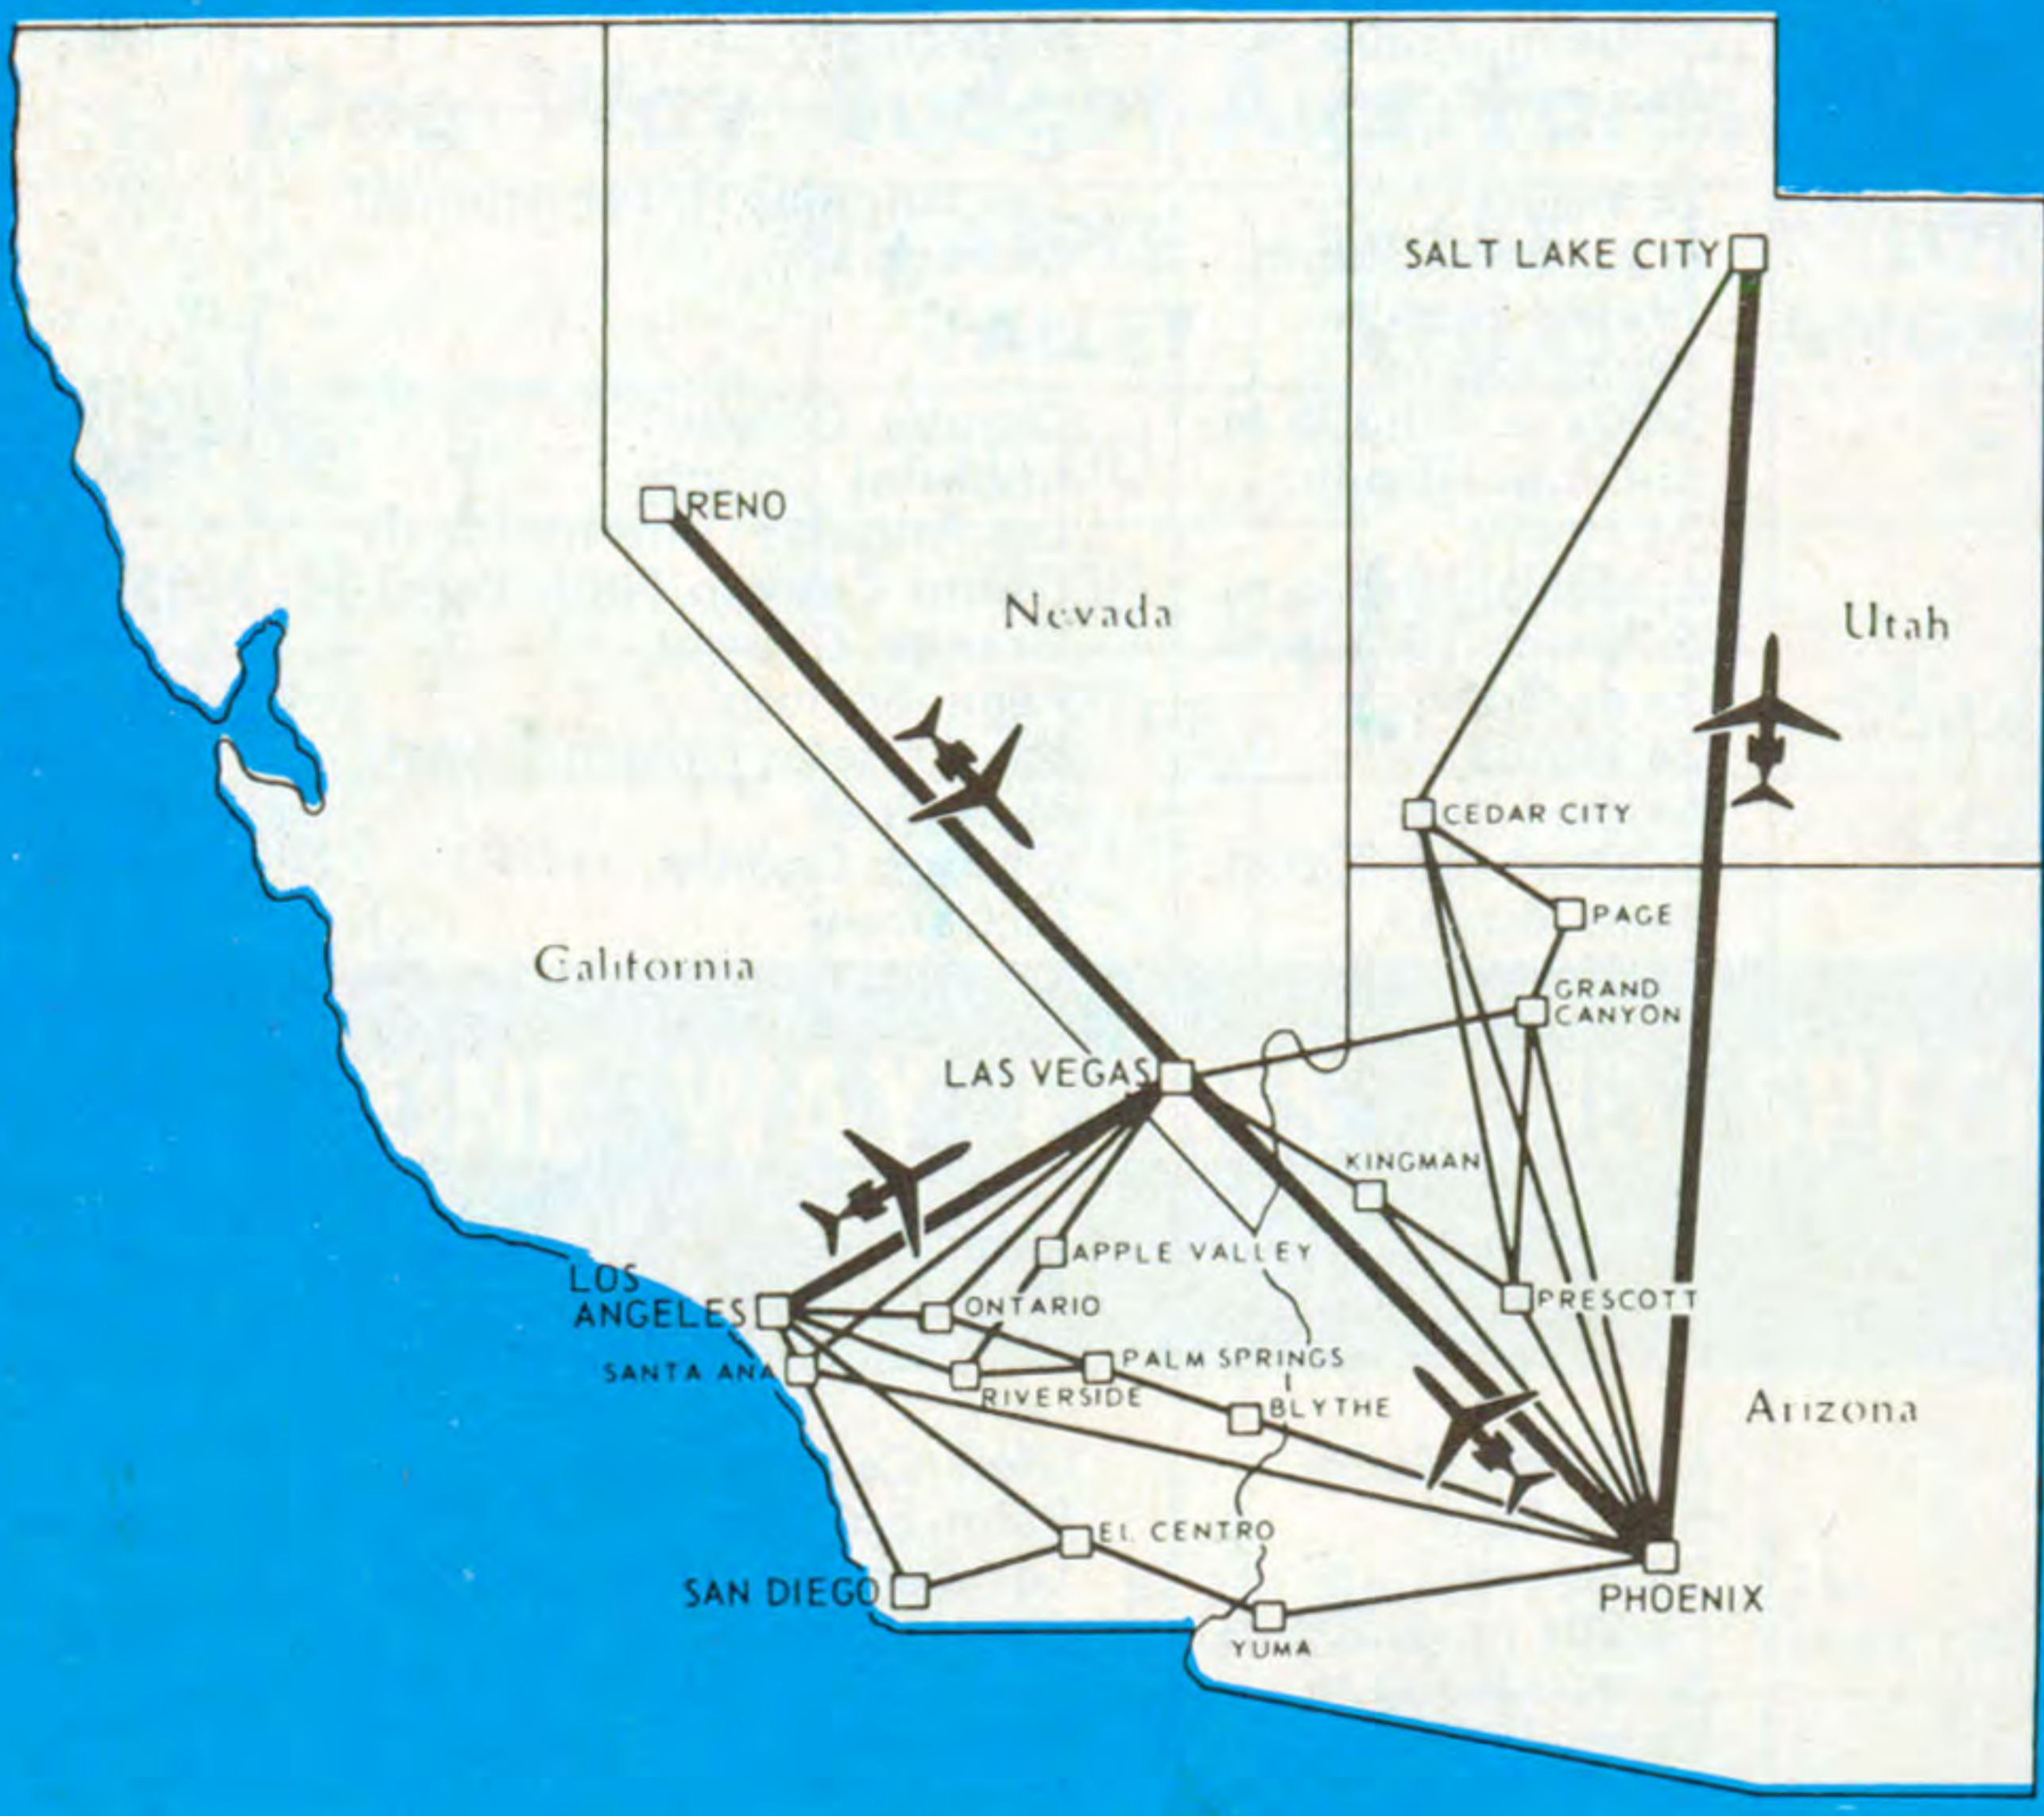

BONANZA AIR LINES
SYSTEM ROUTE MAP

DC-9 FAN/JET SERVICE

EFFECTIVE APRIL 24, 1966

BONANZA AIR LINES