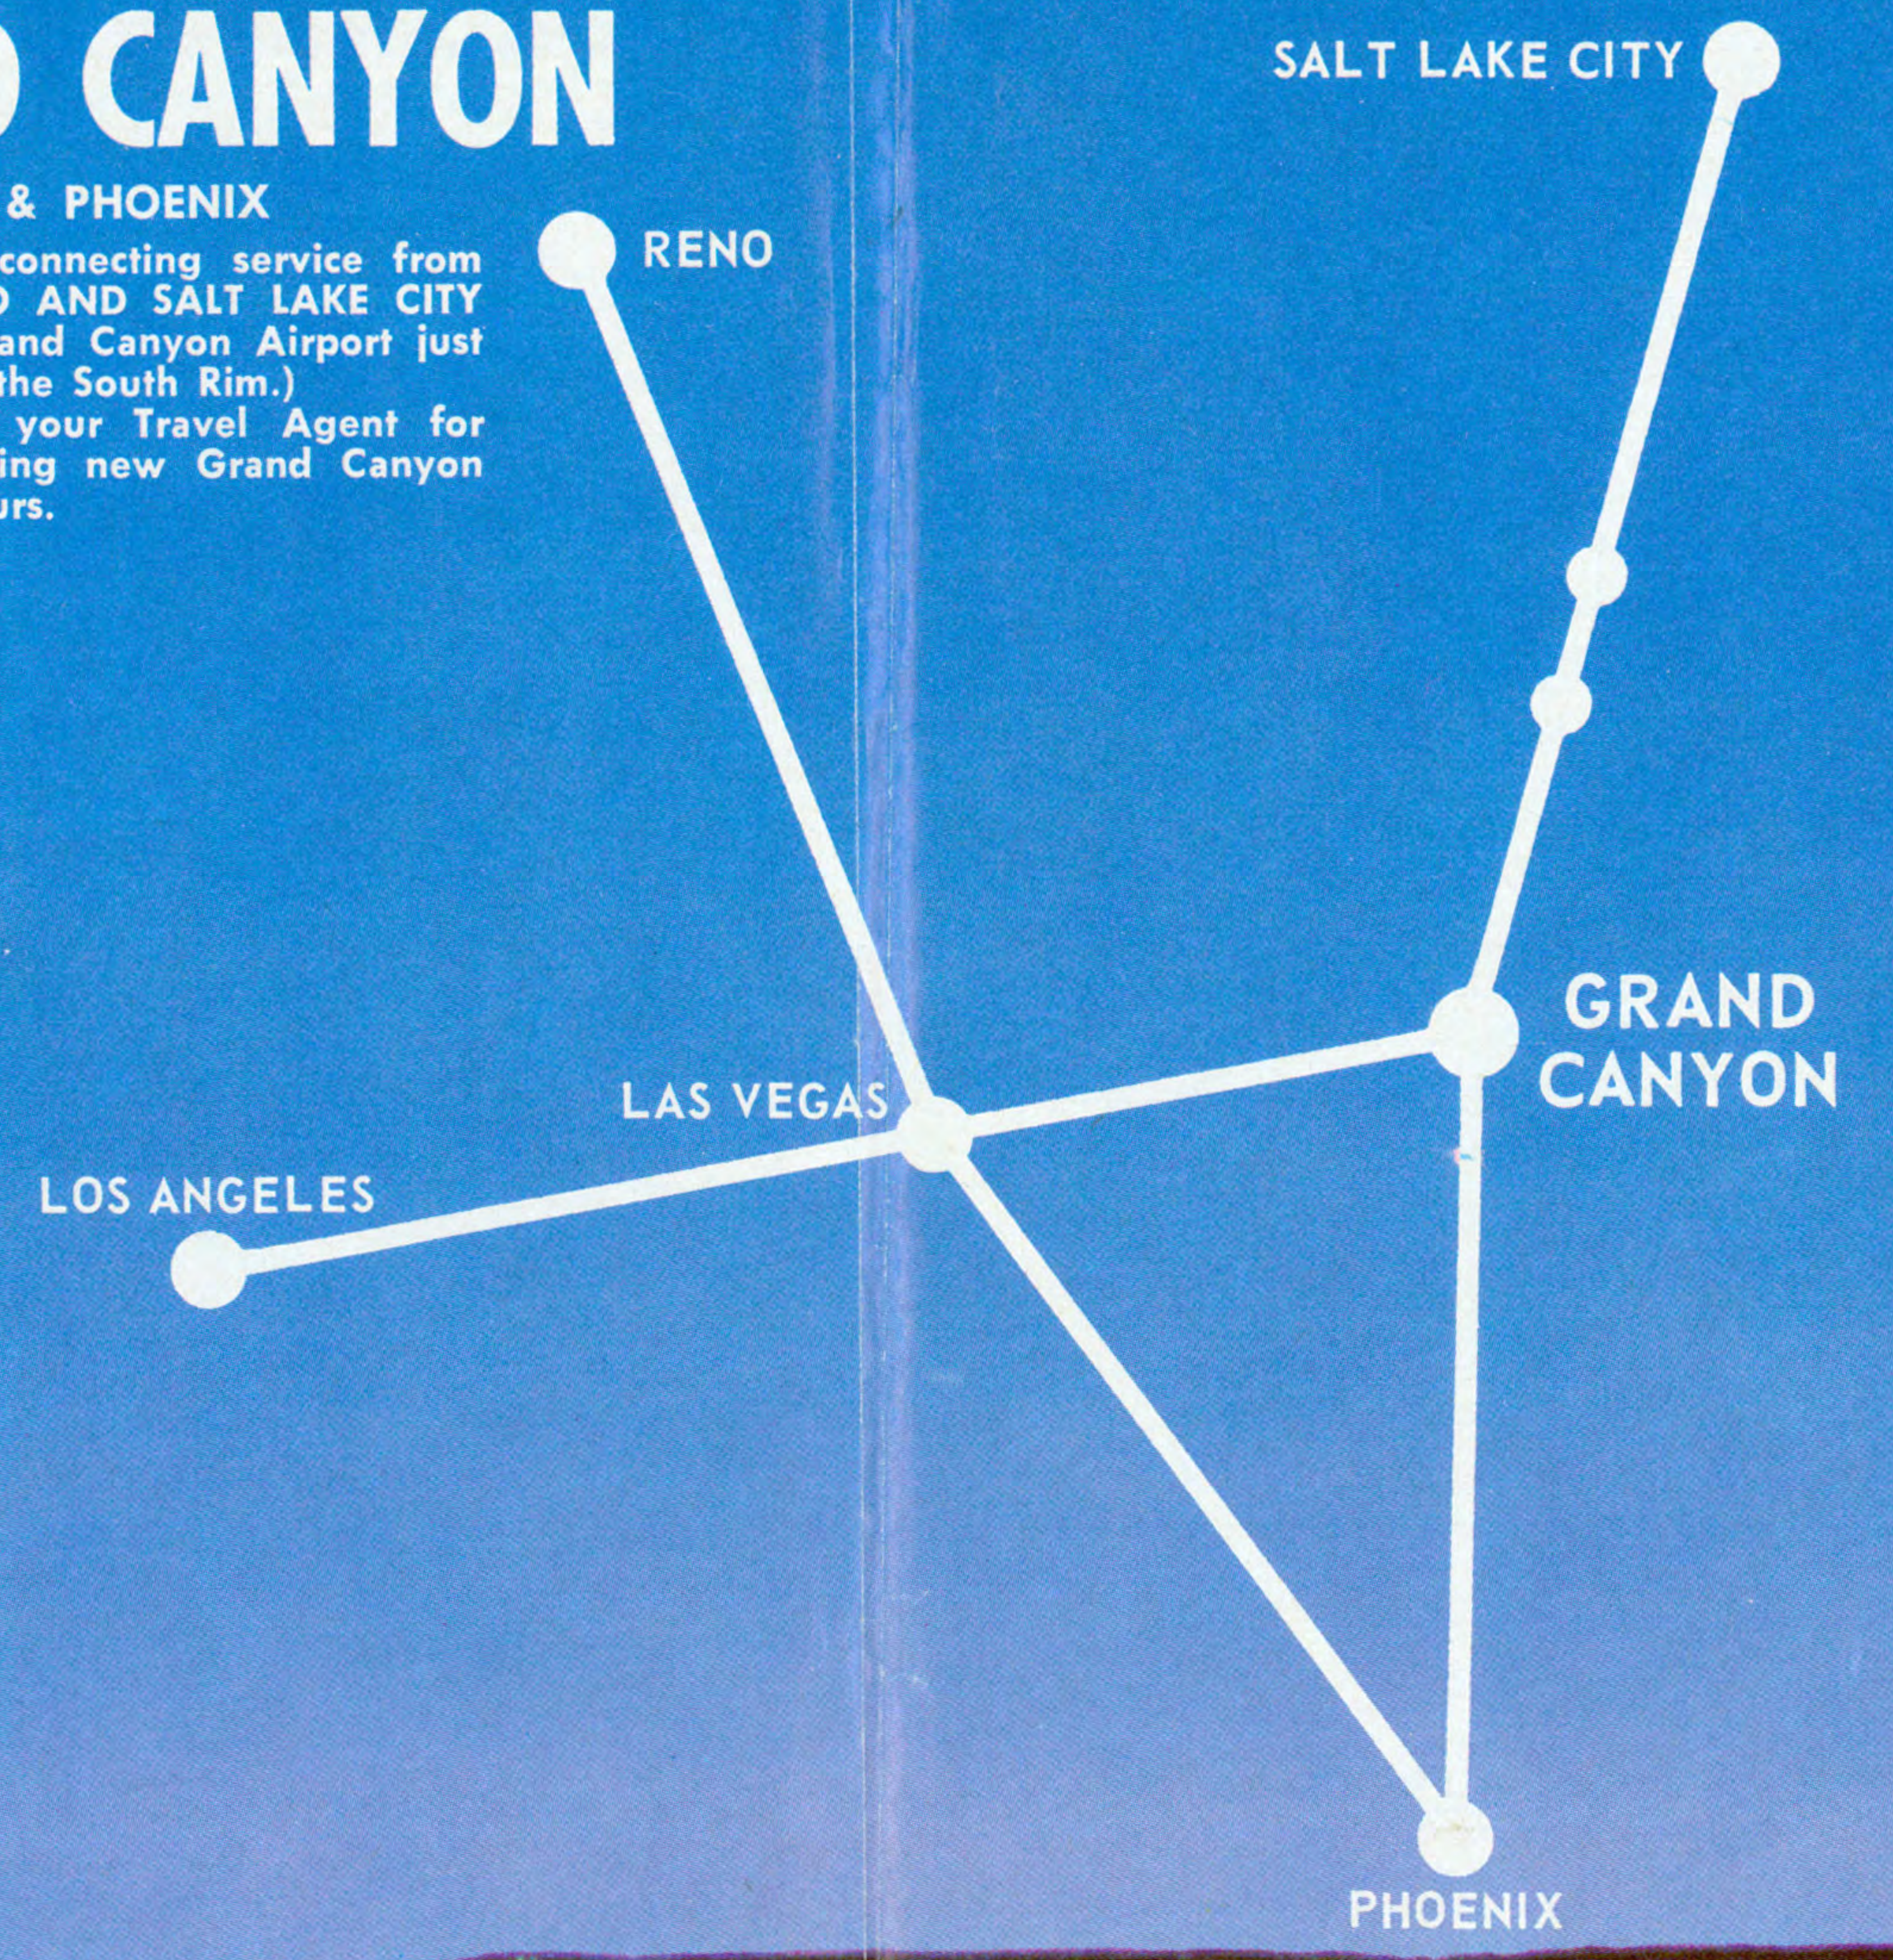

BONANZA AIR LINES

Serving the West
 with new DC-9 FanJets
 and F-27 Jetprop Silver Darts

NONSTOP GRAND CANYON

from LAS VEGAS & PHOENIX
 Direct onestop and connecting service from LOS ANGELES, RENO AND SALT LAKE CITY (Serving the new Grand Canyon Airport just a few minutes from the South Rim.)
 Contact Bonanza or your Travel Agent for information on exciting new Grand Canyon Package Vacation Tours.

SALT LAKE CITY - RENO - LAS VEGAS - PHOENIX

Table with columns for flight numbers (111, 101, 501, 131, 131, 103, 511, 503, 105, 133, 109, 435, 515, 115, 137), services, frequencies, and equipment. Includes flight details for Salt Lake City, Reno, Las Vegas, and Phoenix.

HOW TO USE THE QUICK REFERENCE SCHEDULE

- 1. Find your departure city which is listed alphabetically and shown in the colored block.
2. Find your destination city listed alphabetically under your departure city. The applicable fare is shown following the destination city.
3. You will find on one line from left to right departure time, arrival time, flight number, stops, equipment and operating exceptions.

LEGEND
MST - Mountain Standard Time
PDT - Pacific Daylight Saving Time
AM - Light Face
PM - Bold Face
All flights operate daily except as otherwise indicated.

Table with flight schedules for various routes including Riverside, Santa Ana, Salt Lake City, Santa Ana, Yuma, Phoenix, San Diego, Las Vegas, and Ontario.