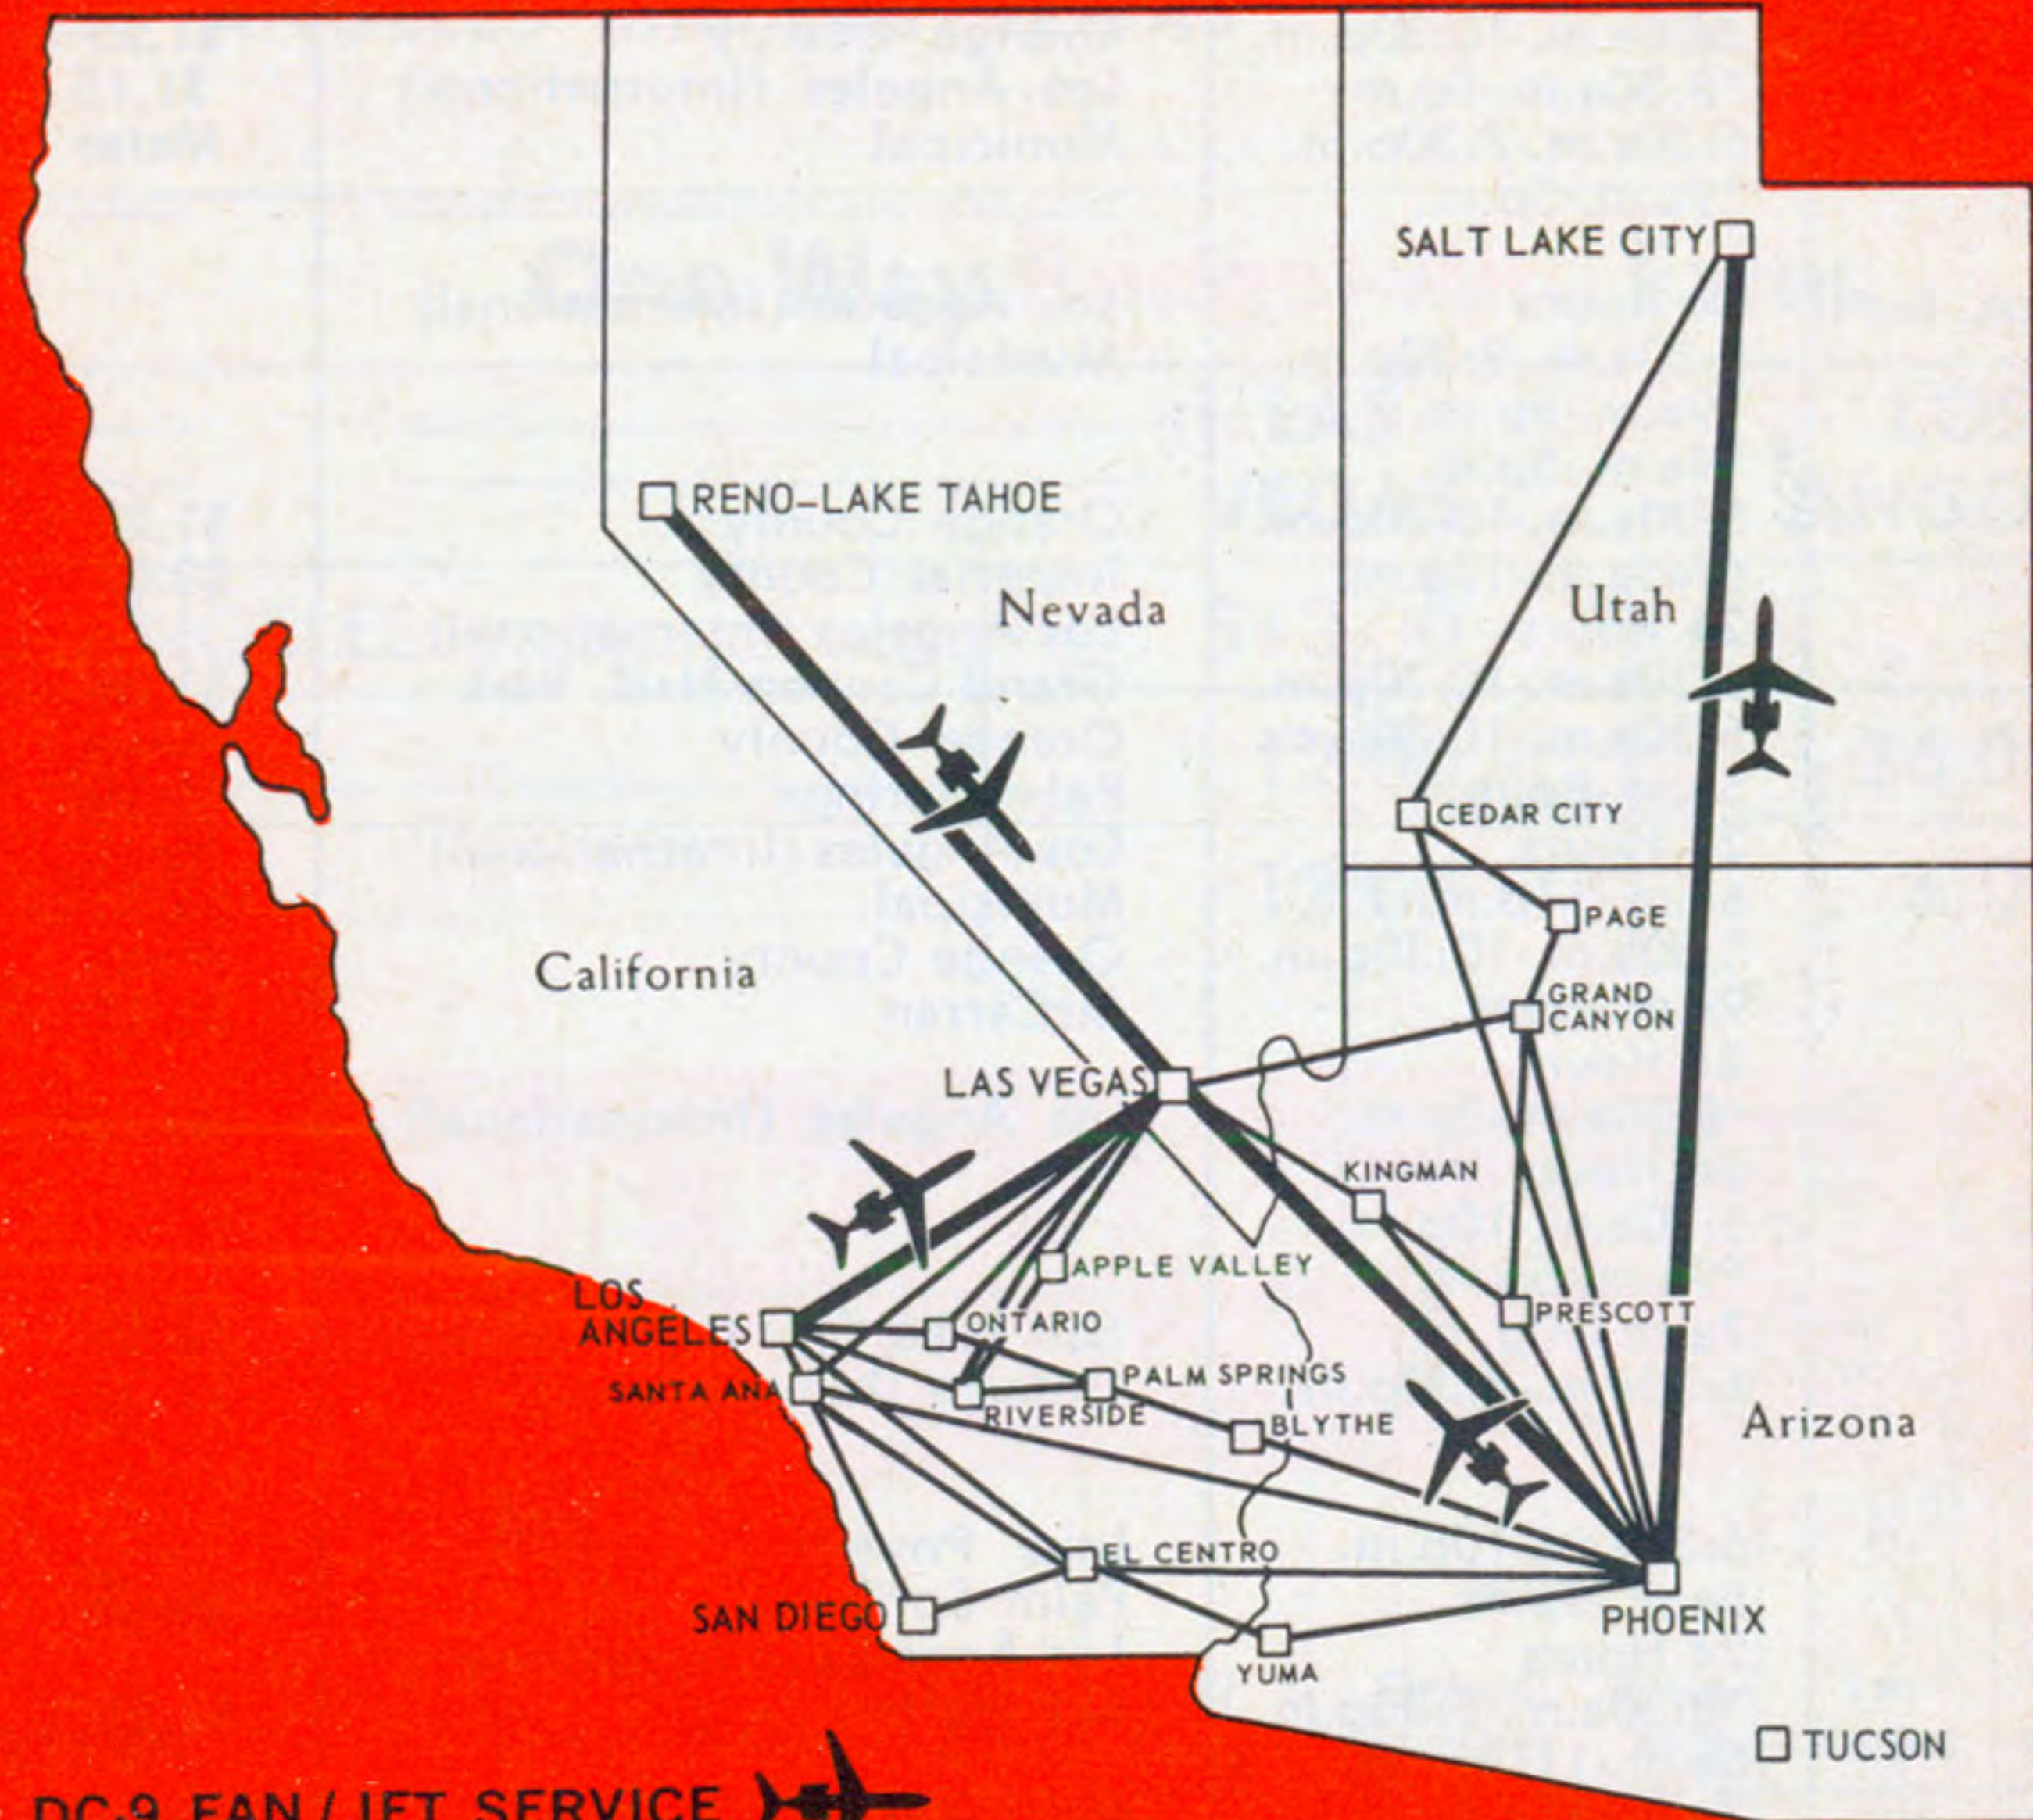

EFFECTIVE JANUARY 1, 1967

BONANZA **AIR LINES**

DC-9 FUNJETS TO

Las Vegas

*Just one of the ten most popular
fun spots of the West*

BONANZA AIR LINES
SYSTEM ROUTE MAP

EFFECTIVE JANUARY 1, 1967

BONANZA AIR LINES

RENO - LAS VEGAS - LOS ANGELES

Table with columns for flight numbers (401, 441, 451, 405, 601, 311, 443, 131, 407, 411, 445, 433, 417, 603, 315, 447, 419, 137, 135, 453) and rows for flight details including service, frequency, equipment, and departure/arrival times for Reno, Las Vegas, and Los Angeles.

SALT LAKE CITY - RENO - LAS VEGAS - PHOENIX

Table with columns for flight numbers (111, 101, 501, 103, 131, 511, 433, 105, 107, 115, 115, 137, 135, 515, 503) and rows for flight details including service, frequency, equipment, and departure/arrival times for Salt Lake City, Reno, Las Vegas, and Phoenix.

PHOENIX - LAS VEGAS - RENO - SALT LAKE CITY

Table with columns for flight numbers (502, 100, 432, 510, 112, 134, 104, 514, 138, 116, 136, 108, 504, 118) and rows for flight details including service, frequency, equipment, and departure/arrival times for Phoenix, Las Vegas, Reno, and Salt Lake City.