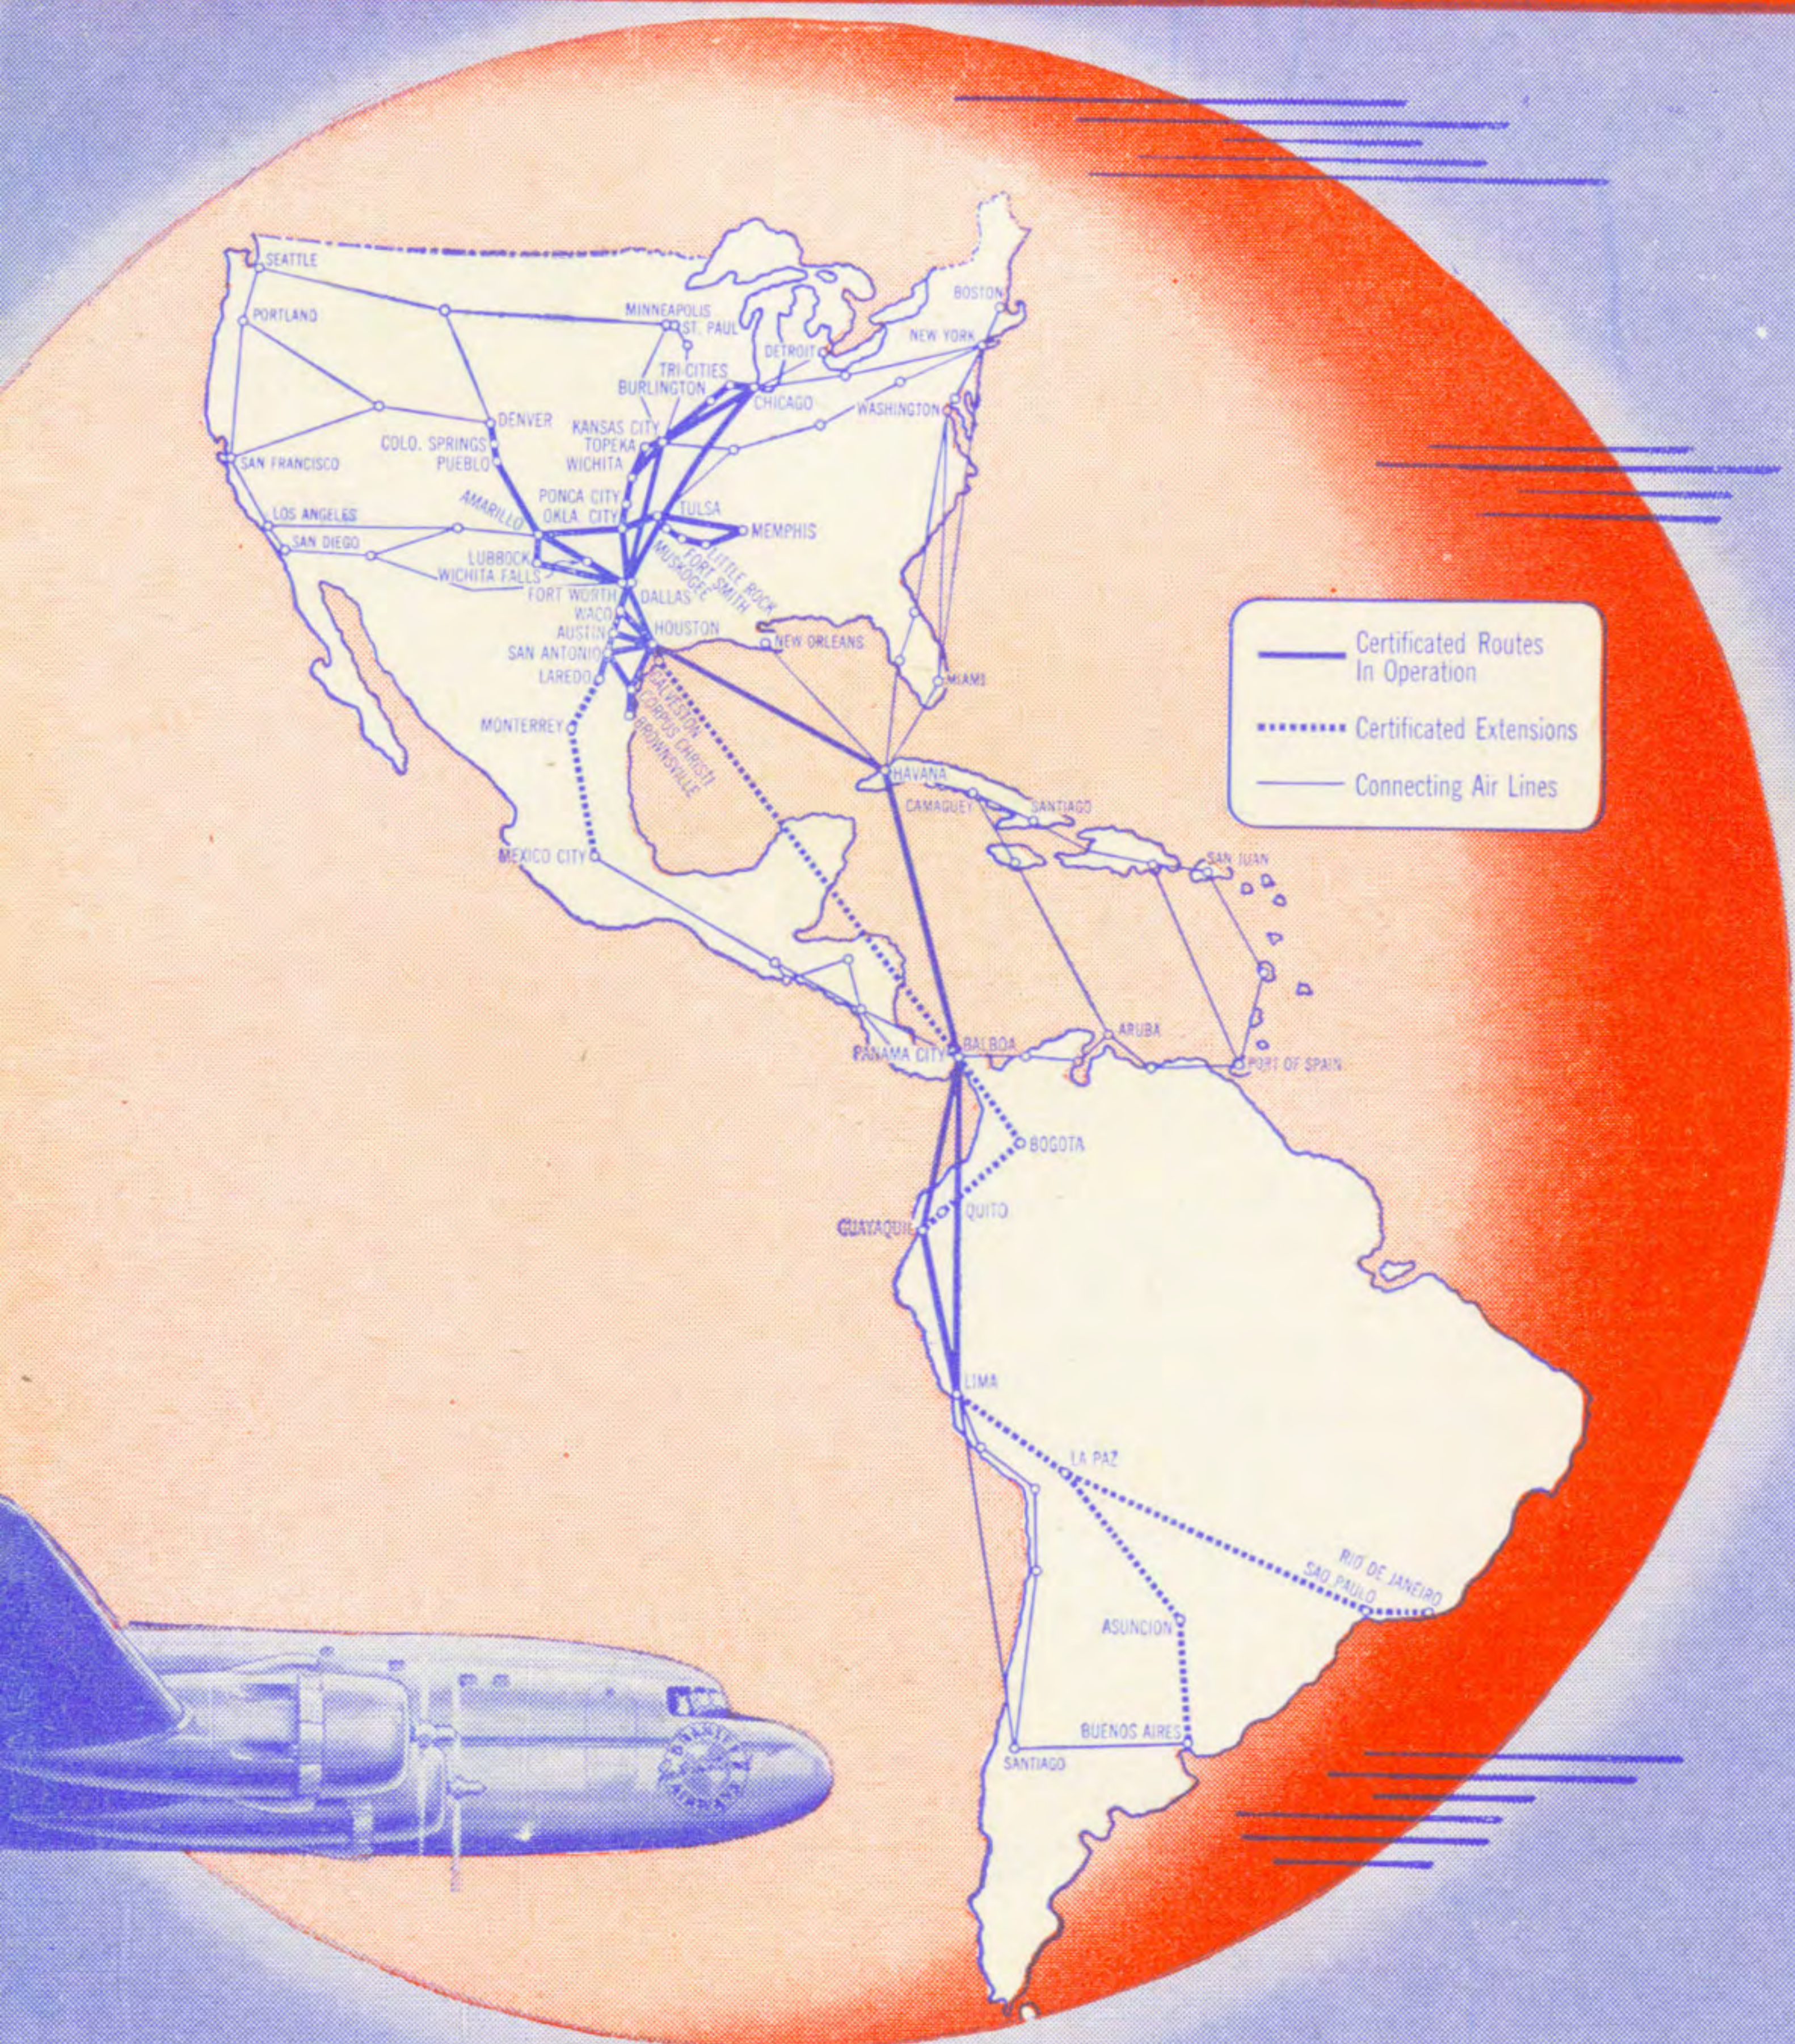

SCHEDULES AND FARES
AUG. 1, 1948

BRANIFF

International

AIRWAYS

Fly **BRANIFF** *to South America*
3 Flights Weekly . . . each way