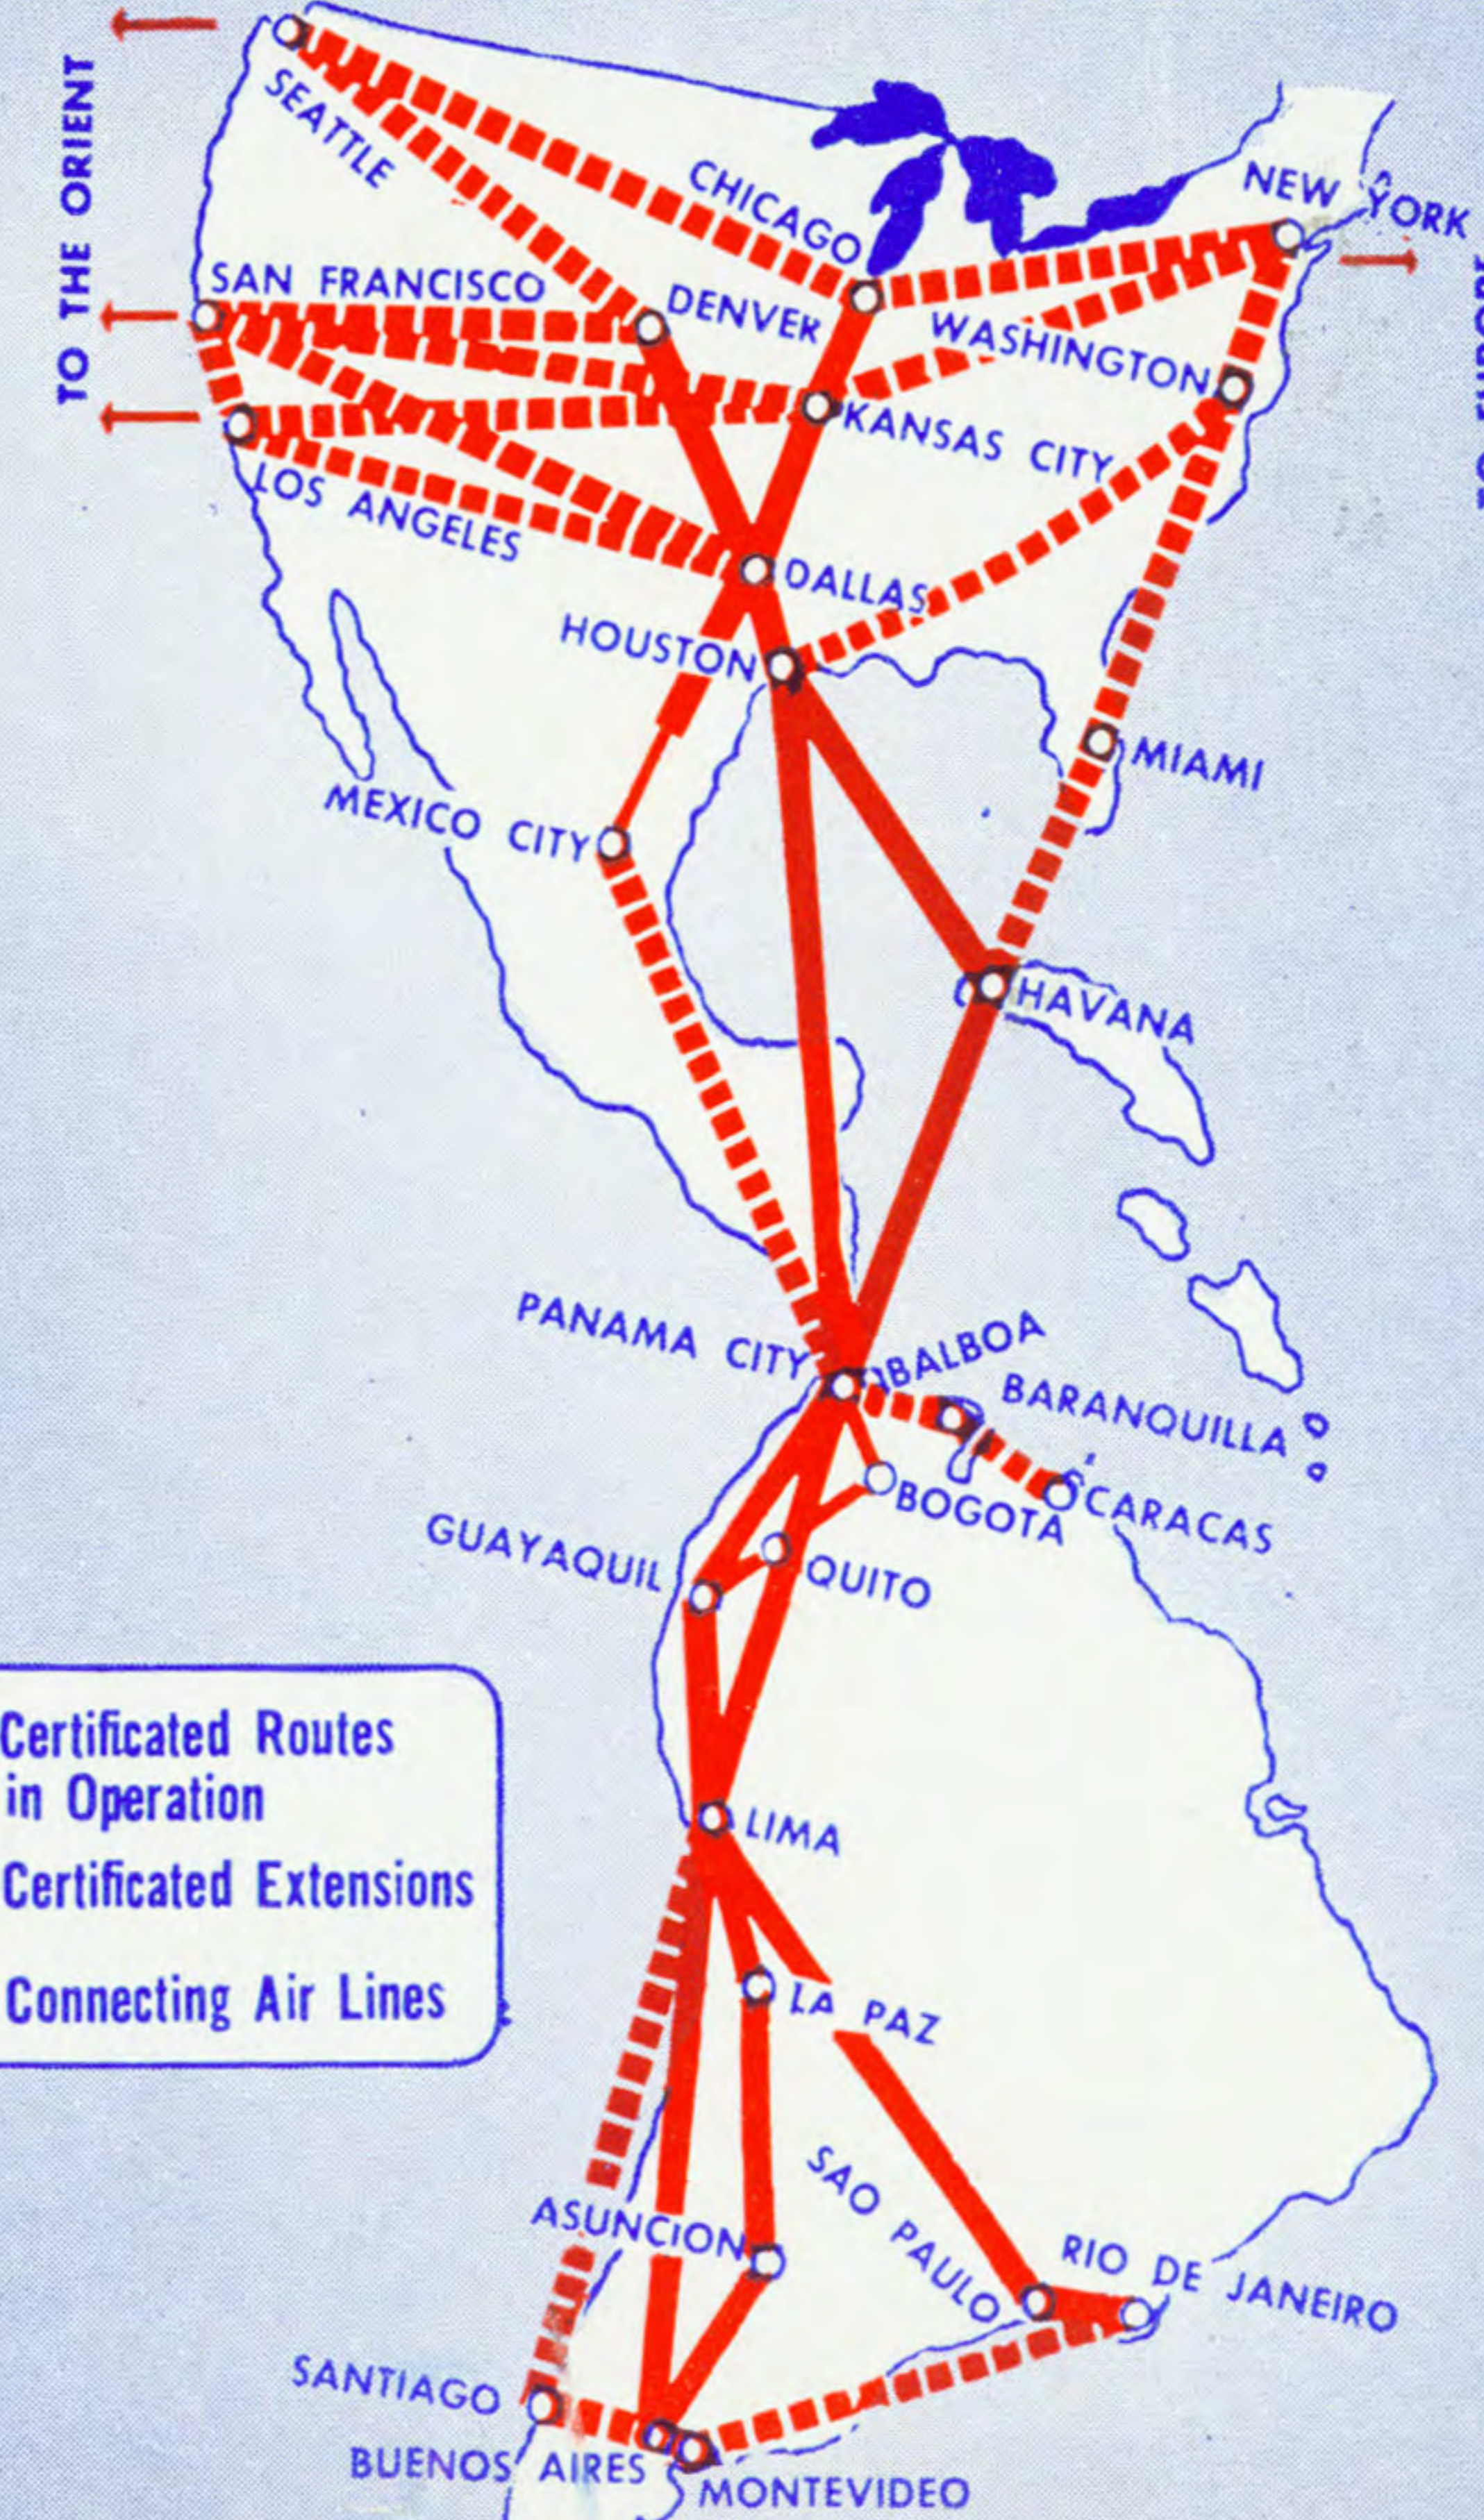

Ω OMEGA—Official Watch of Braniff International Airways Ω