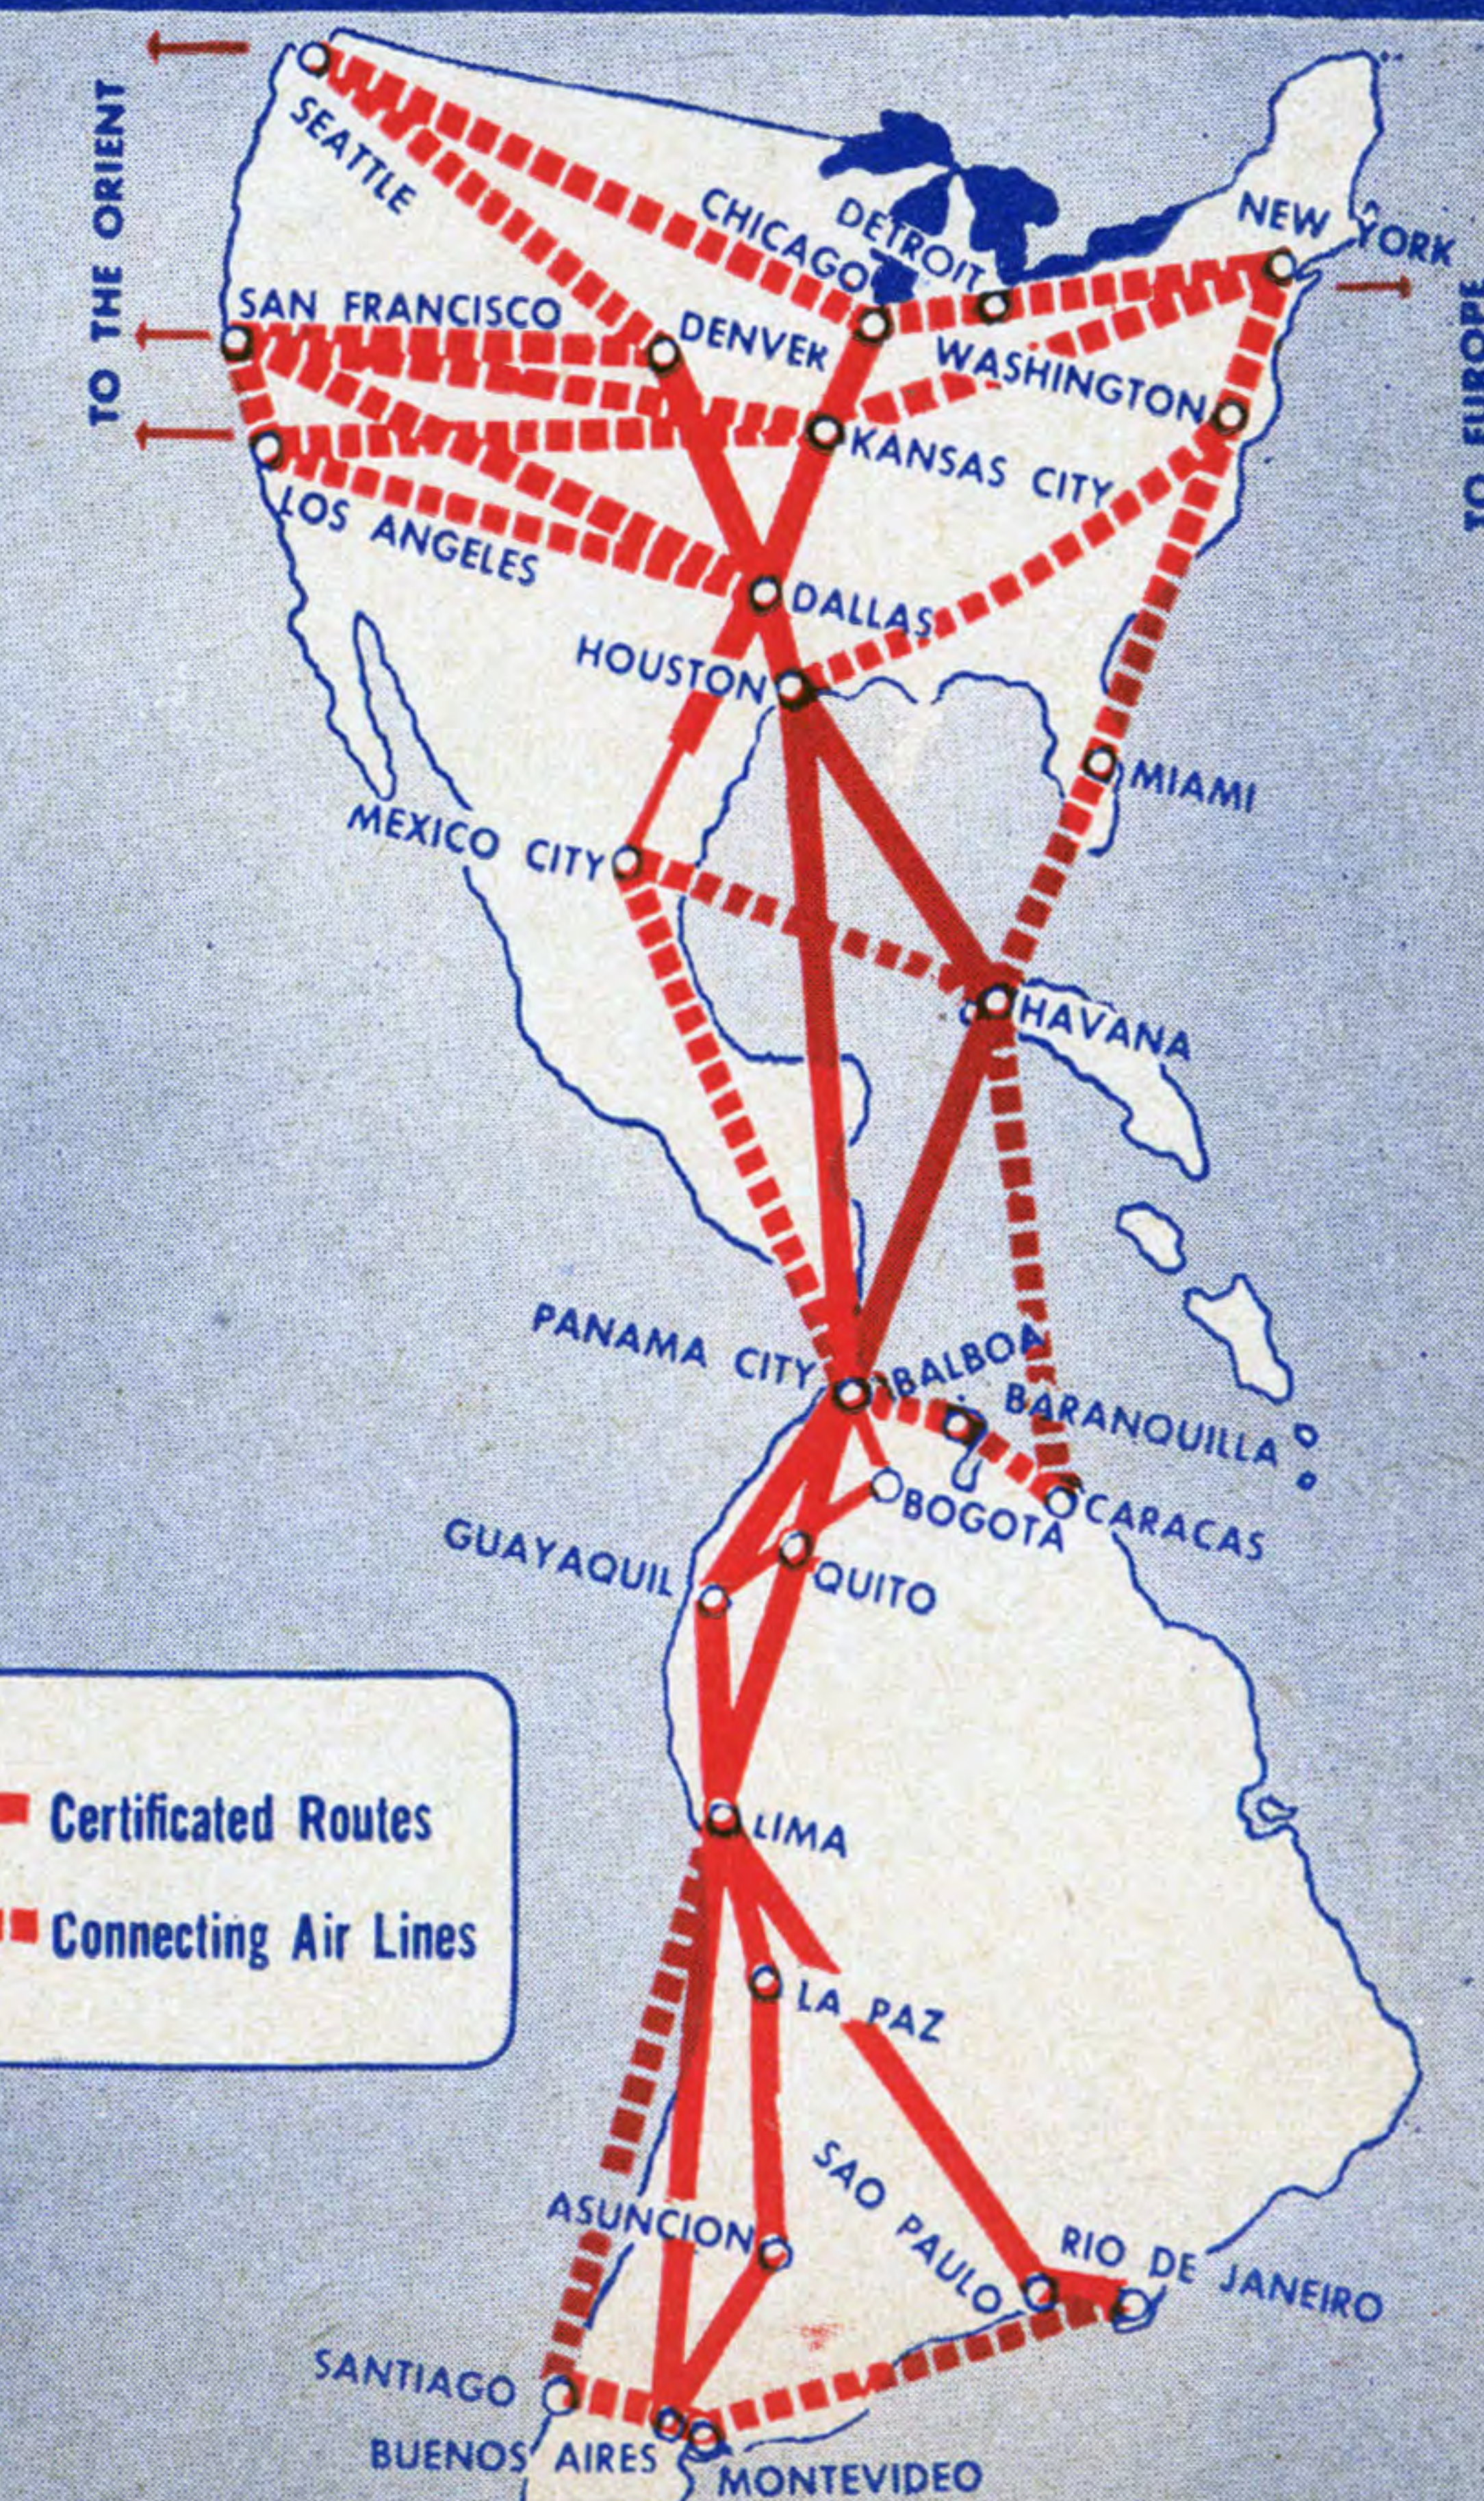

Braniff has arranged with steamship companies so you can go one way by air, return by steamer and still enjoy the benefits of round trip fares. Authorized agents, Moore-McCormack and Delta steamship lines, and Braniff offices can give you full information, and make all arrangements, for a sea-air itinerary.

# AIRWAYS

**YOU'RE IN EXPERIENCED HANDS  
when you Fly Braniff!**

One more reason for Braniff's record of nearly 2 billion passenger miles flown in complete safety.

## BRANIFF ROUTES IN THE UNITED STATES

**Braniff International Routes**

**TODAY IN THE U.S.A. — TOMORROW IN "B.A."**

Buenos Aires, Argentina, third largest city in the Western Hemisphere is 6000 miles away. Yet you can leave home today, and tomorrow be in "B.A." Imagine: overnight to South America! While you sleep the night away in a big air-conditioned berth, four countries and over 2000 miles slip beneath you. During daylight hours you enjoy the special drinks and dishes of the countries over which you fly and view scenery unsurpassed on Earth. Braniff's new "express route" to Argentina is truly THE way to "B.A."

**Announcing ADDITIONAL SERVICE**

between the U.S.A. and Rio de Janeiro—and serving the intermediate points of HAVANA, PANAMA, GUAYAQUIL and LIMA.

**BRANIFF** *International* **AIRWAYS**

Ω OMEGA—Official Watch of Braniff International Airways Ω